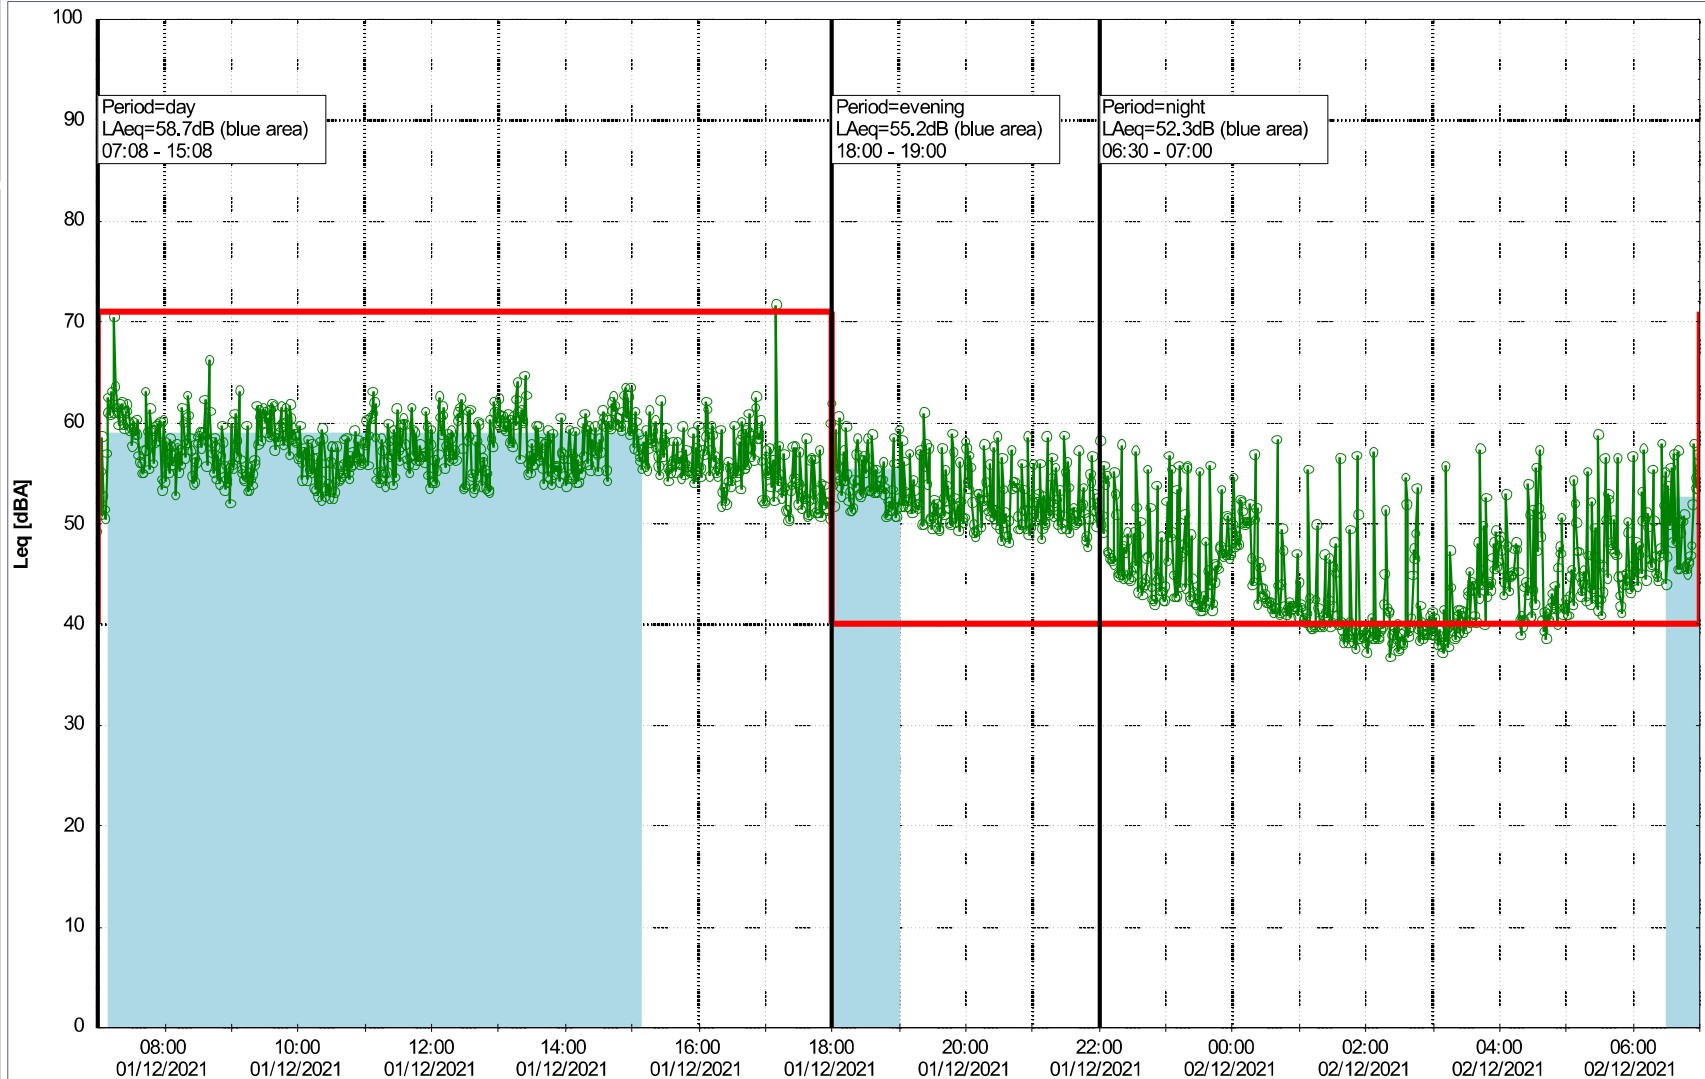

Plan View

Remarks

...

Noise Time Related Diagram

30/11/2021
01/12/2021

○○○ NEL_NS01

Project: Kronos Sydhavnen
Construction: Ny Ellebjerg
Location: N-V

Plan View

Remarks

...

Noise Time Related Diagram

01/12/2021
02/12/2021

○○○ NEL_NS01

Project: Kronos Sydhavnen
Construction: Ny Ellebjerg
Location: N-V

Plan View

Remarks

Noise Time Related Diagram

03/12/2021
04/12/2021

○○○○ NEL_NS01

Project: Kronos Sydhavnen
Construction: Ny Ellebjerg
Location: N-V

Plan View

Remarks

...

Noise Time Related Diagram

04/12/2021
05/12/2021

○○○ NEL_NS01

Project: Kronos Sydhavnen
Construction: Ny Ellebjerg
Location: N-V

Plan View

Remarks

...

Noise Time Related Diagram

05/12/2021
06/12/2021