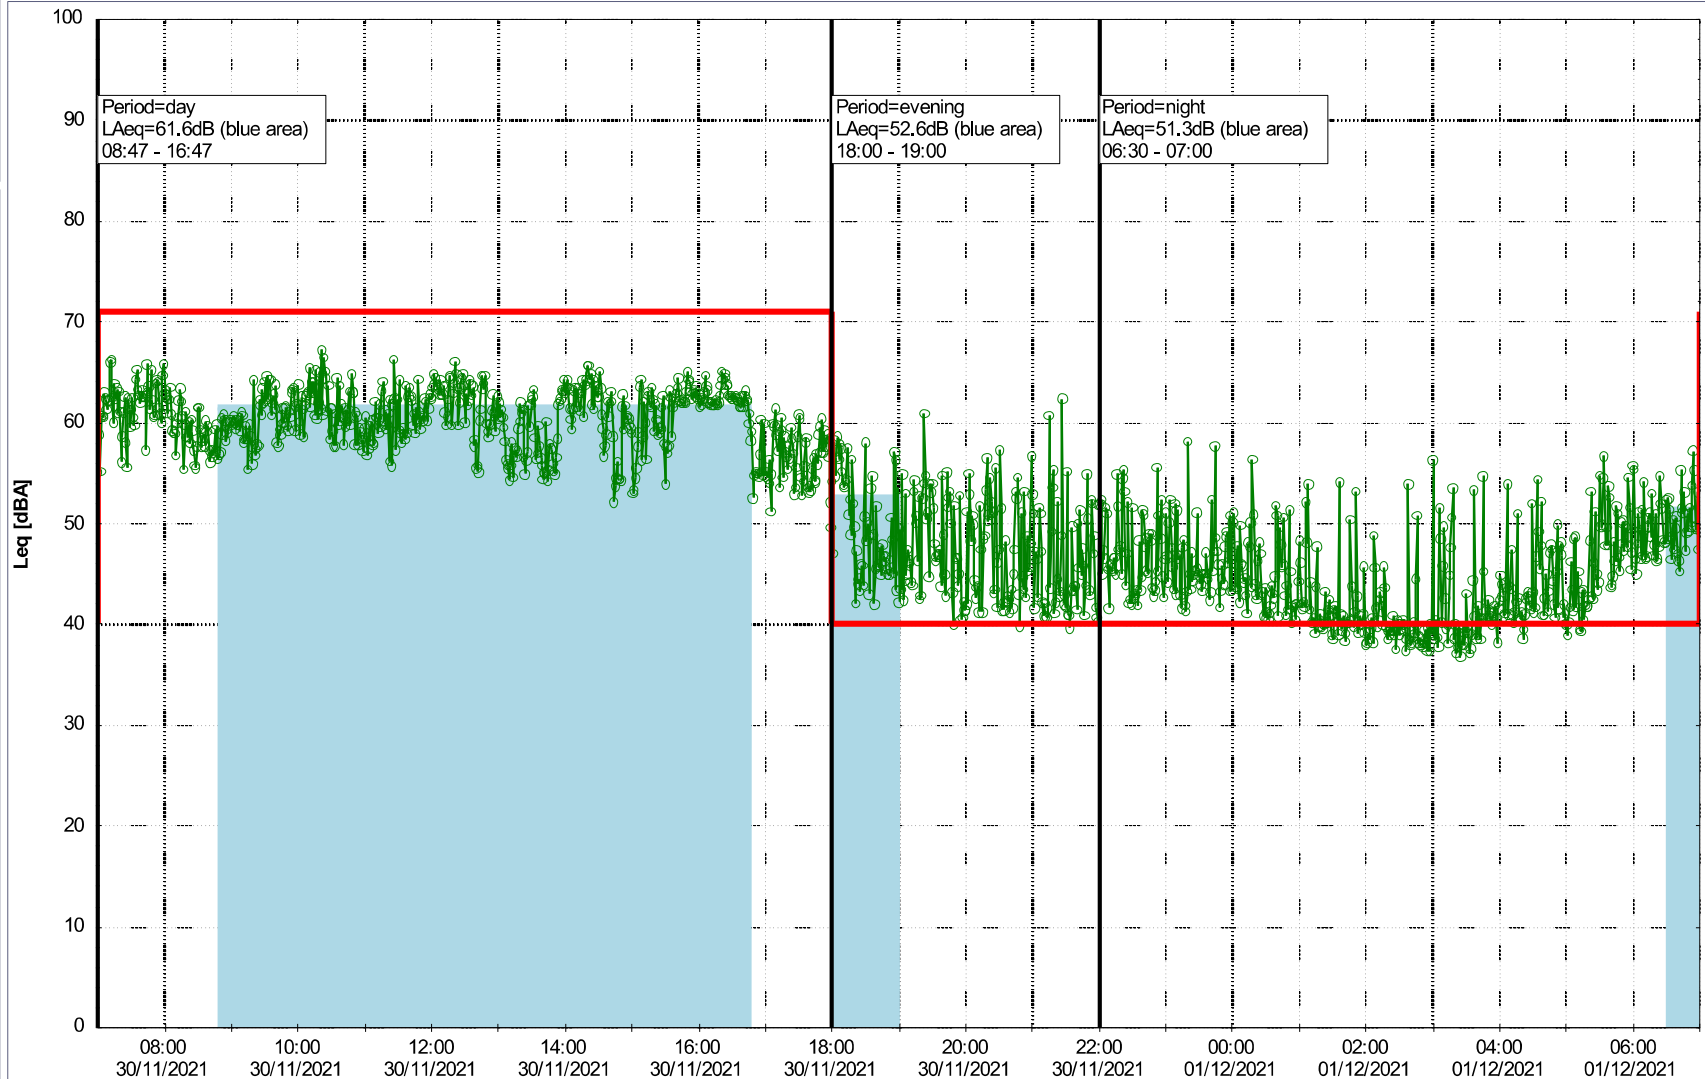

Plan View

Remarks

...

Noise Time Related Diagram

30/11/2021
01/12/2021

○○○ NEL_NS01

Project: Kronos Sydhavnen
Construction: Ny Ellebjerg
Location: N-V

Plan View

Remarks

...

Noise Time Related Diagram

01/12/2021
02/12/2021

○○○ NEL_NS01

Project: Kronos Sydhavnen
Construction: Ny Ellebjerg
Location: N-V

Plan View

Remarks

Noise Time Related Diagram

03/12/2021
04/12/2021

○○○○ NEL_NS01

Project: Kronos Sydhavnen
Construction: Ny Ellebjerg
Location: N-V

Plan View

Remarks

...

Noise Time Related Diagram

04/12/2021
05/12/2021

○○○ NEL_NS01

Project: Kronos Sydhavnen
Construction: Ny Ellebjerg
Location: N-V

Plan View

Remarks

...

Noise Time Related Diagram

05/12/2021
06/12/2021