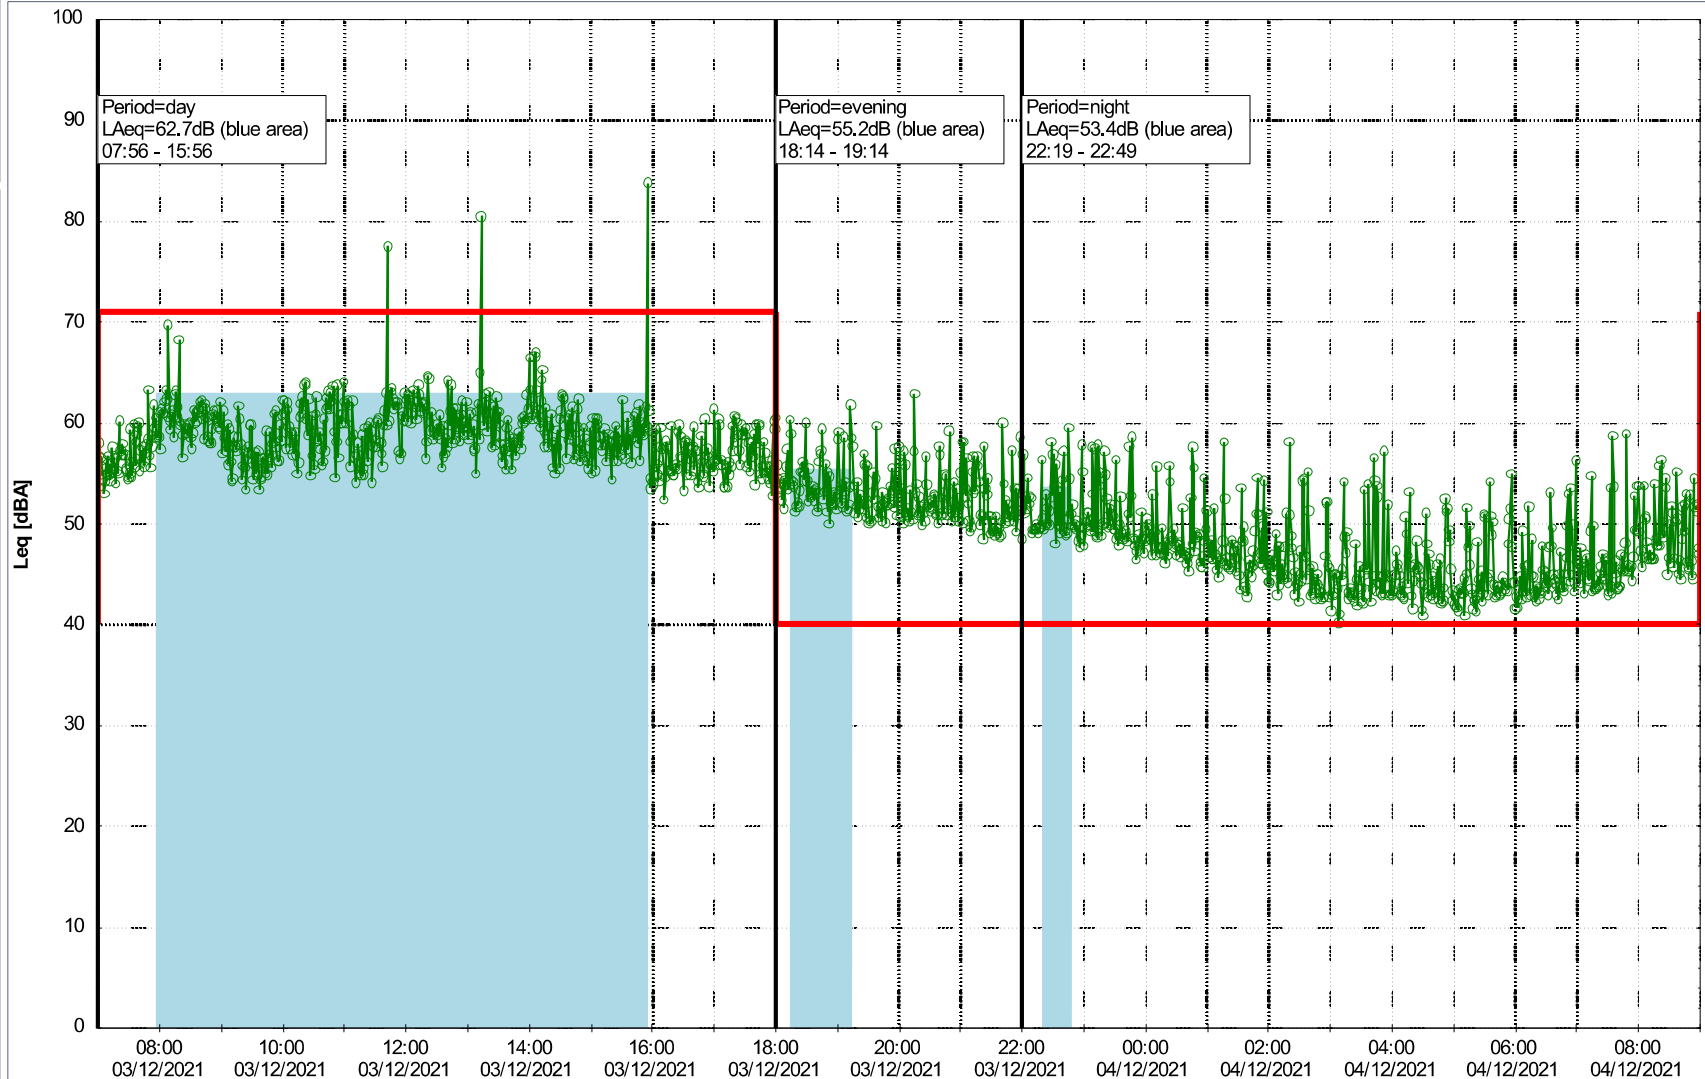

...

Noise Time Related Diagram

02/12/2021
03/12/2021

○○○○ NEL_NS01

Project: Kronos Sydhavnen
Construction: Ny Ellebjerg
Location: N-V

Plan View

Remarks

...

Noise Time Related Diagram

03/12/2021
04/12/2021

○○○○ NEL_NS01

Project: Kronos Sydhavnen
Construction: Ny Ellebjerg
Location: N-V

Plan View

Remarks

...

Noise Time Related Diagram

04/12/2021
05/12/2021

○○○ NEL_NS01

Project: Kronos Sydhavnen
Construction: Ny Ellebjerg
Location: N-V

Plan View

Remarks

...

Noise Time Related Diagram

05/12/2021
06/12/2021