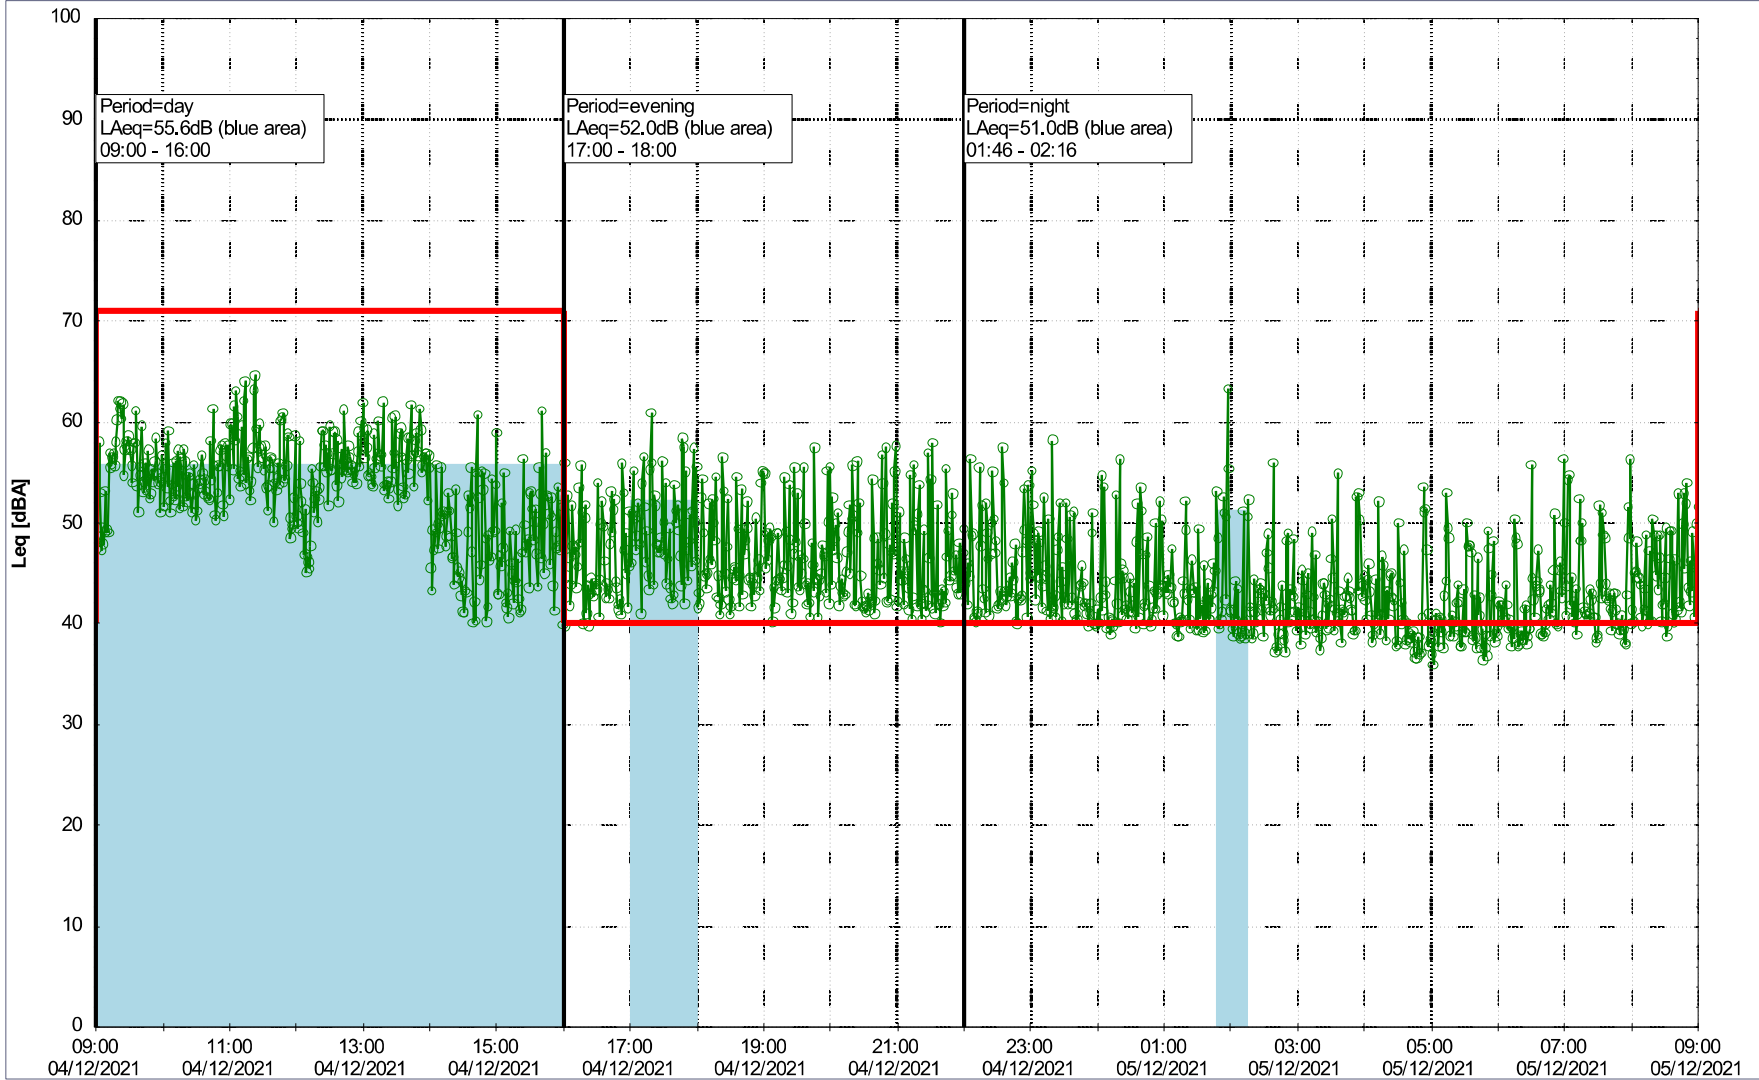

Noise Time Related Diagram

03/12/2021
04/12/2021

○○○○ NEL_NS01

Project: Kronos Sydhavnen
Construction: Ny Ellebjerg
Location: N-V

Plan View

Remarks

...

Noise Time Related Diagram

04/12/2021
05/12/2021

○○○ NEL_NS01

Project: Kronos Sydhavnen
Construction: Ny Ellebjerg
Location: N-V

Plan View

Remarks

...

Noise Time Related Diagram

05/12/2021
06/12/2021