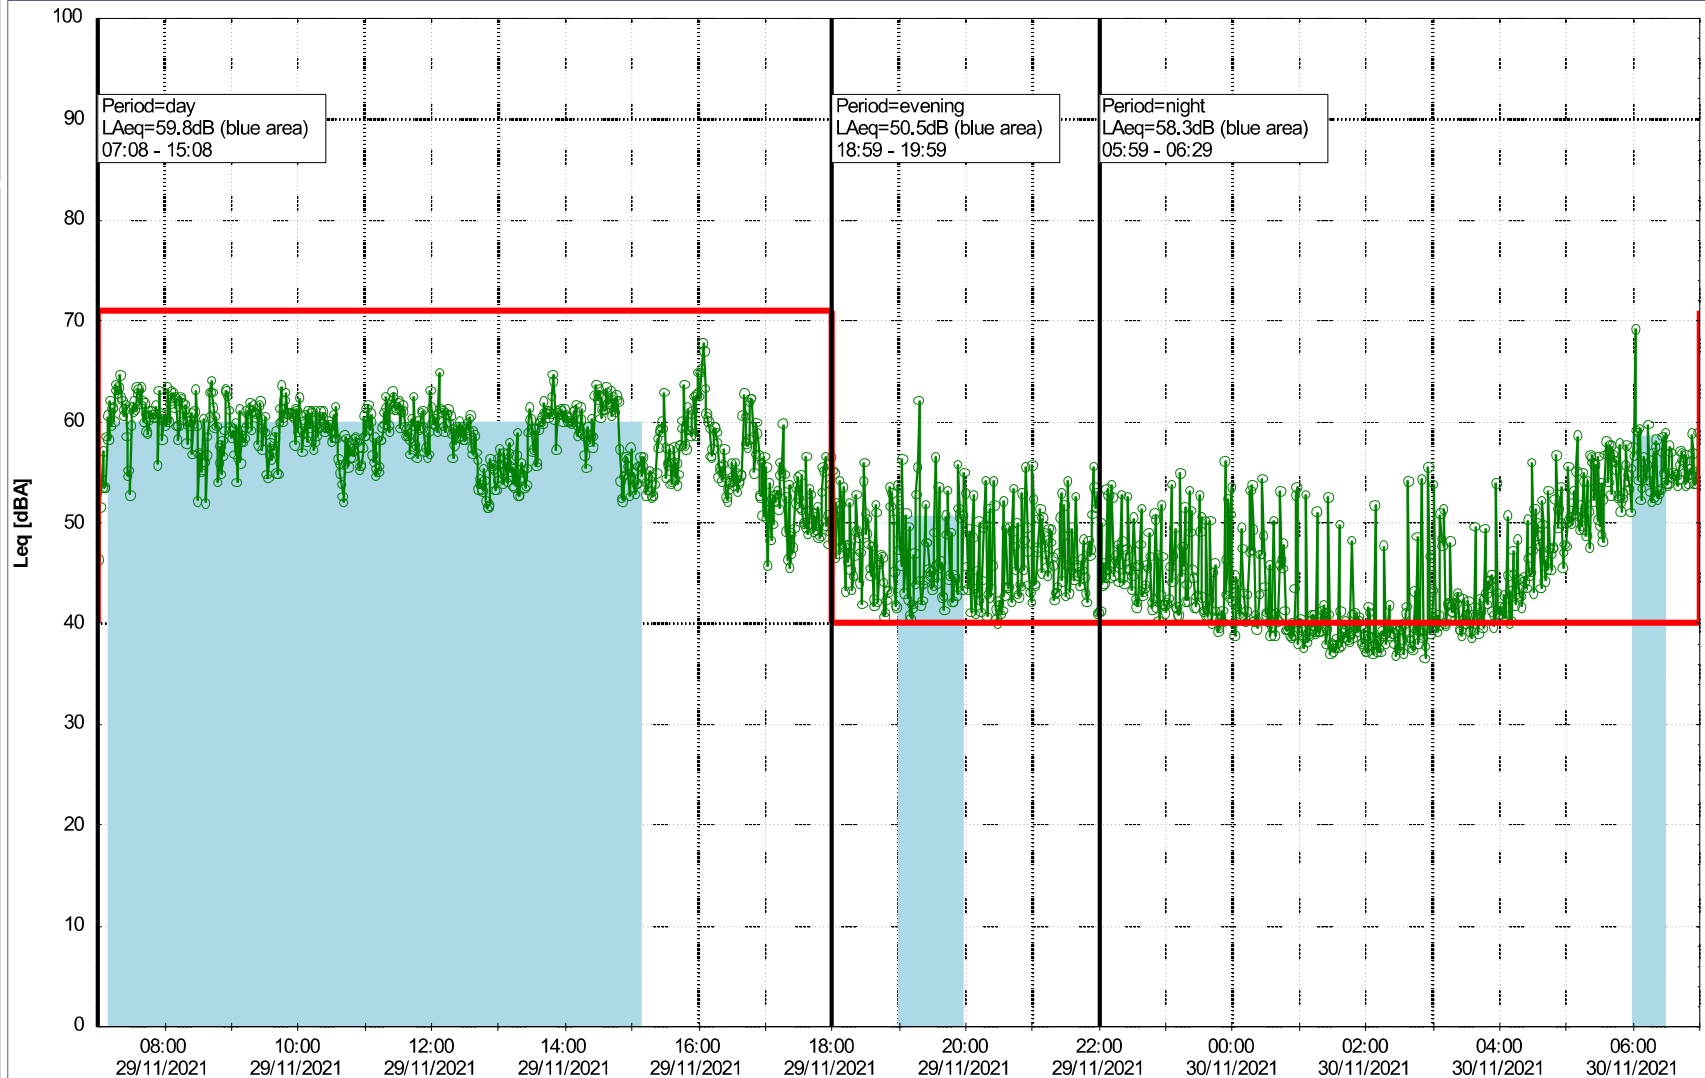

Project: Kronos Sydhavnen
Construction: Ny Ellebjerg
Location: N-V

29/11/2021
30/11/2021

Plan View

Noise Time Related Diagram

○○○ NEL_NS01

Remarks

...

Project: Kronos Sydhavnen
Construction: Ny Ellebjerg
Location: N-V

Plan View

Remarks

...

Noise Time Related Diagram

30/11/2021
01/12/2021

○○○ NEL_NS01

Project: Kronos Sydhavnen
Construction: Ny Ellebjerg
Location: N-V

Plan View

Remarks

...

Noise Time Related Diagram

01/12/2021
02/12/2021

○○○ NEL_NS01

Project: Kronos Sydhavnen
Construction: Ny Ellebjerg
Location: N-V

Plan View

Remarks

04/12/2021
05/12/2021

○○○ NEL_NS01

Project: Kronos Sydhavnen
Construction: Ny Ellebjerg
Location: N-V

Plan View

Remarks

...

Noise Time Related Diagram

05/12/2021
06/12/2021