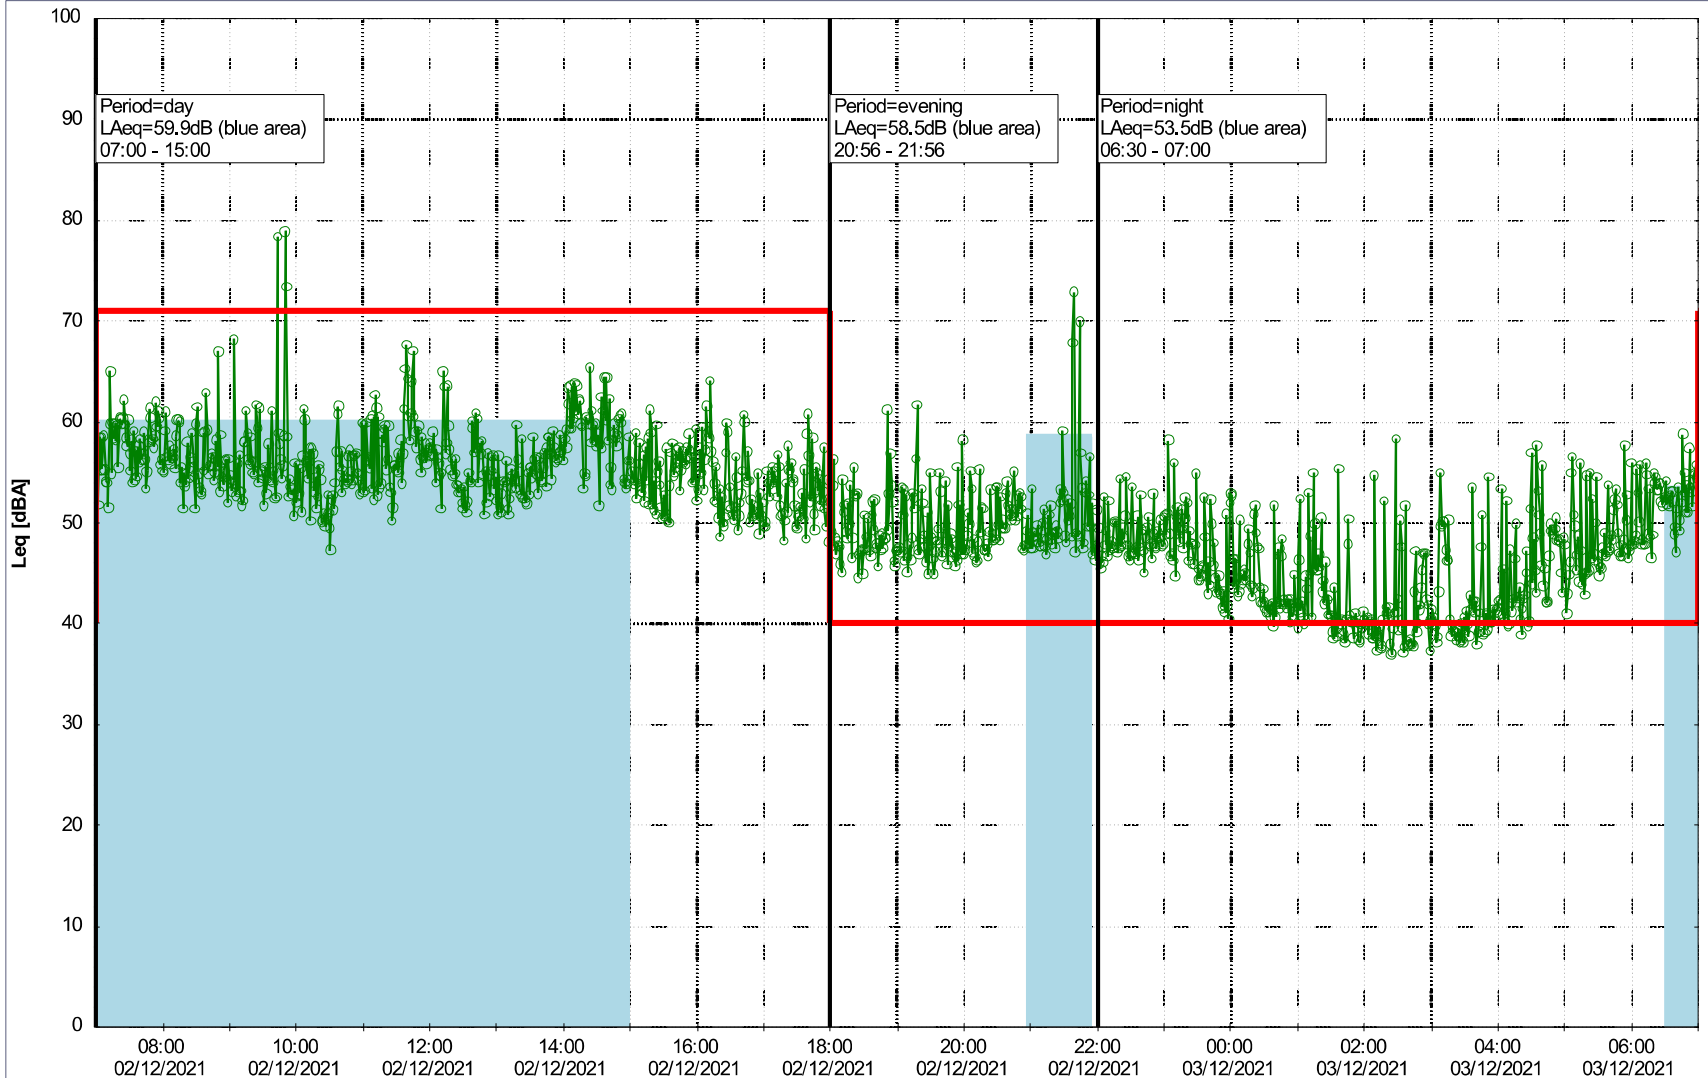

Remarks

...

Noise Time Related Diagram

01/12/2021
02/12/2021

○○○ NEL_NS01

Project: Kronos Sydhavnen
Construction: Ny Ellebjerg
Location: N-V

Plan View

Remarks

...

Noise Time Related Diagram

02/12/2021
03/12/2021

○○○○ NEL_NS01

Project: Kronos Sydhavnen
Construction: Ny Ellebjerg
Location: N-V

Plan View

Remarks

...

Noise Time Related Diagram

03/12/2021
04/12/2021

○○○○ NEL_NS01

Project: Kronos Sydhavnen
Construction: Ny Ellebjerg
Location: N-V

Plan View

Remarks

...

Noise Time Related Diagram

04/12/2021
05/12/2021

○○○ NEL_NS01

Project: Kronos Sydhavnen
Construction: Ny Ellebjerg
Location: N-V

Plan View

Remarks

...

Noise Time Related Diagram

05/12/2021
06/12/2021