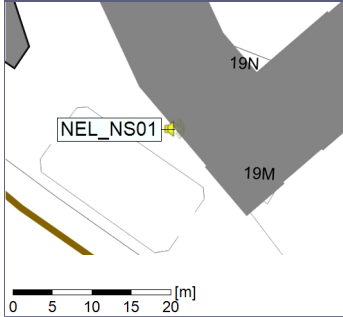

### Noise Time Related Diagram

19/12/2022  
20/12/2022

○○○ NEL\_NS01

Project: Kronos Sydhavnen  
Construction: Ny Ellebjerg  
Location: N-V

Plan View

Remarks

...