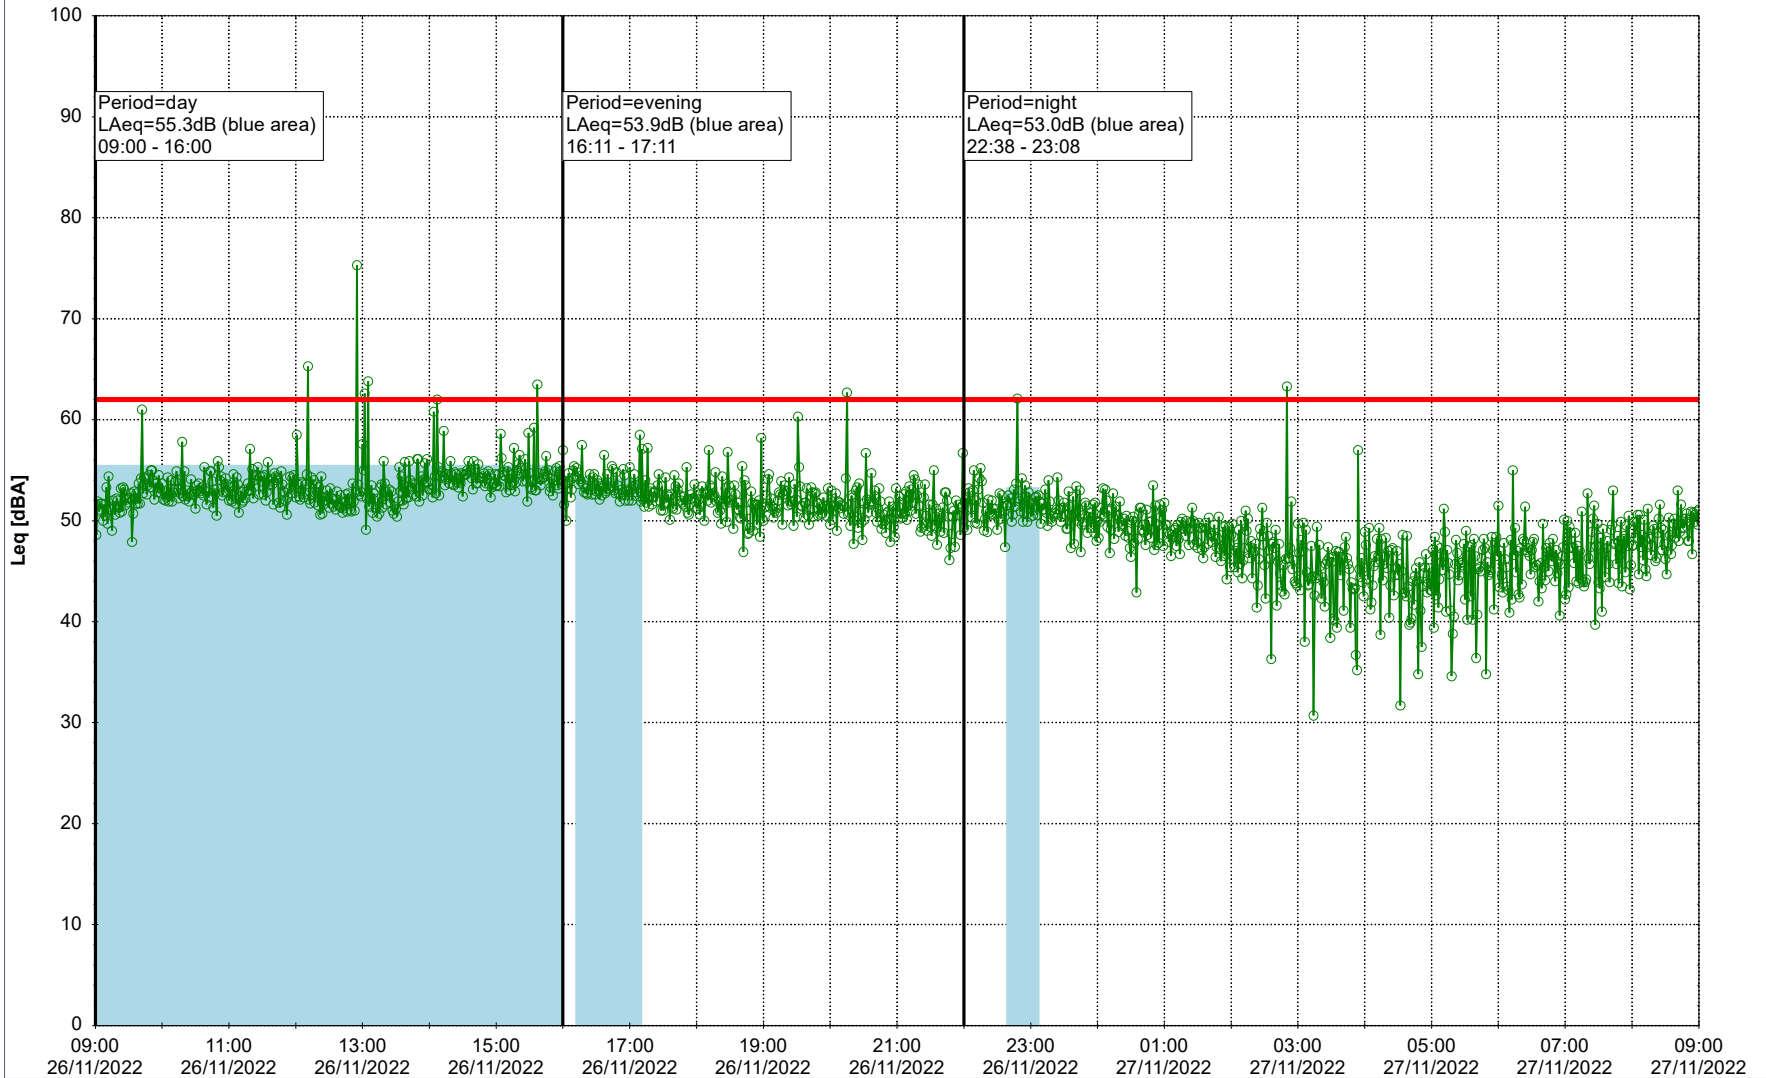

### Noise Time Related Diagram

25/11/2022  
26/11/2022

○○○○ GAB\_NS01

**Project:** Kronos Sydhavnen  
**Construction:** Gåsebæk  
**Location:** N-V

Plan View

Remarks

...

### Noise Time Related Diagram

26/11/2022  
27/11/2022

○○○ GAB\_NS01

Project: Kronos Sydhavnen  
Construction: Gåsebæk  
Location: N-V

27/11/2022  
28/11/2022

Plan View

Remarks

...

### Noise Time Related Diagram

○○○ GAB\_NS01