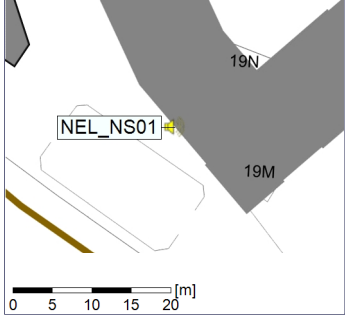

Remarks

...

Noise Time Related Diagram

○○○ NEL_NS01

Project: Kronos Sydhavnen
Construction: Ny Ellebjerg
Location: N-V

24/03/2023
25/03/2023

Plan View

Remarks