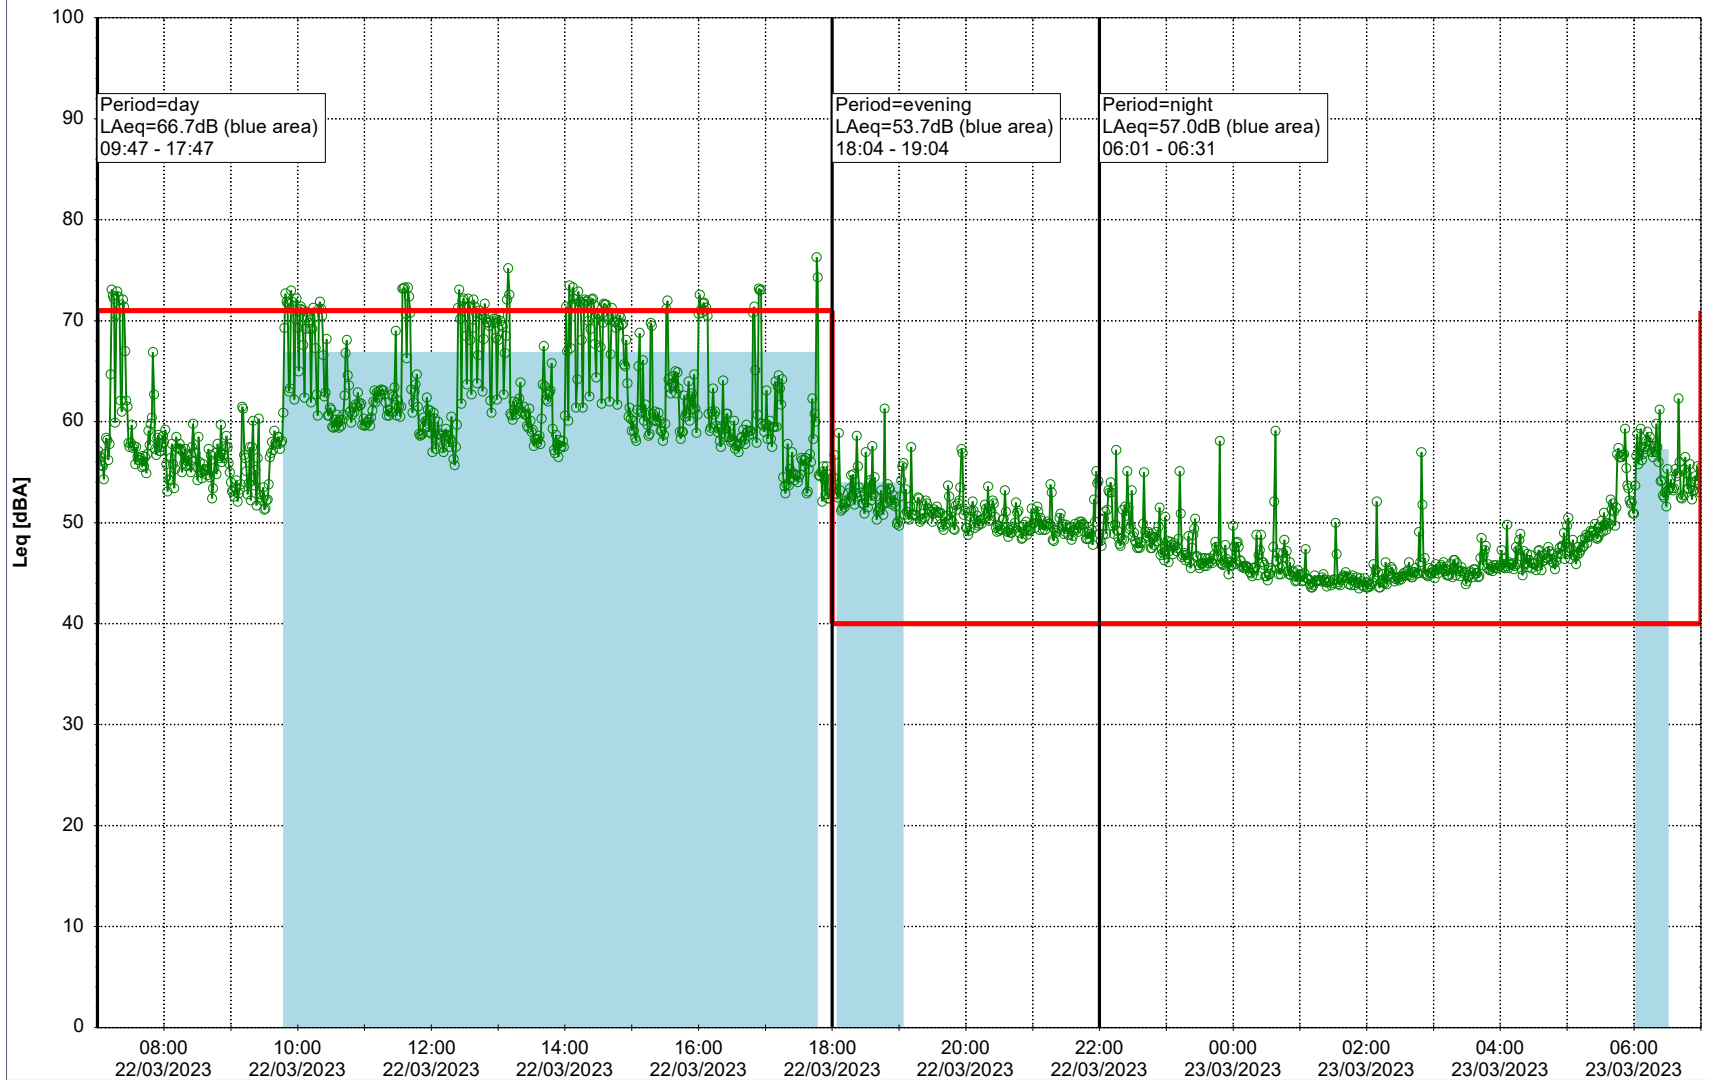

Plan View

Remarks

...

Noise Time Related Diagram

21/03/2023
22/03/2023

○ ○ ○ ○ NEL_NS01

Project: Kronos Sydhavnen
Construction: Ny Ellebjerg
Location: N-V

Plan View

Remarks

...

Noise Time Related Diagram

22/03/2023
23/03/2023

○ ○ ○ ○ NEL_NS01

Project: Kronos Sydhavnen
Construction: Ny Ellebjerg
Location: N-V

23/03/2023
24/03/2023

Plan View

...

Noise Time Related Diagram

○○○ NEL_NS01

Project: Kronos Sydhavnen
Construction: Ny Ellebjerg
Location: N-V

25/03/2023
26/03/2023

Noise Time Related Diagram

○○○ NEL_NS01

Remarks

...

Project: Kronos Sydhavnen
Construction: Ny Ellebjerg
Location: N-V

26/03/2023
27/03/2023

Noise Time Related Diagram

○○○ NEL_NS01

Remarks

...