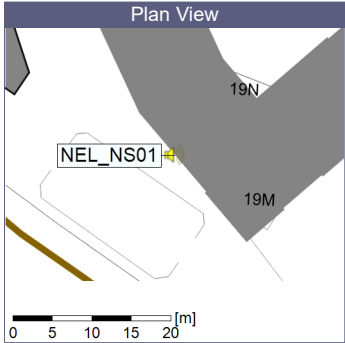

...

Noise Time Related Diagram

○○○ NEL_NS01

Project: Kronos Sydhavnen
Construction: Ny Ellebjerg
Location: N-V

25/03/2023
26/03/2023

Noise Time Related Diagram

○○○ NEL_NS01

Remarks