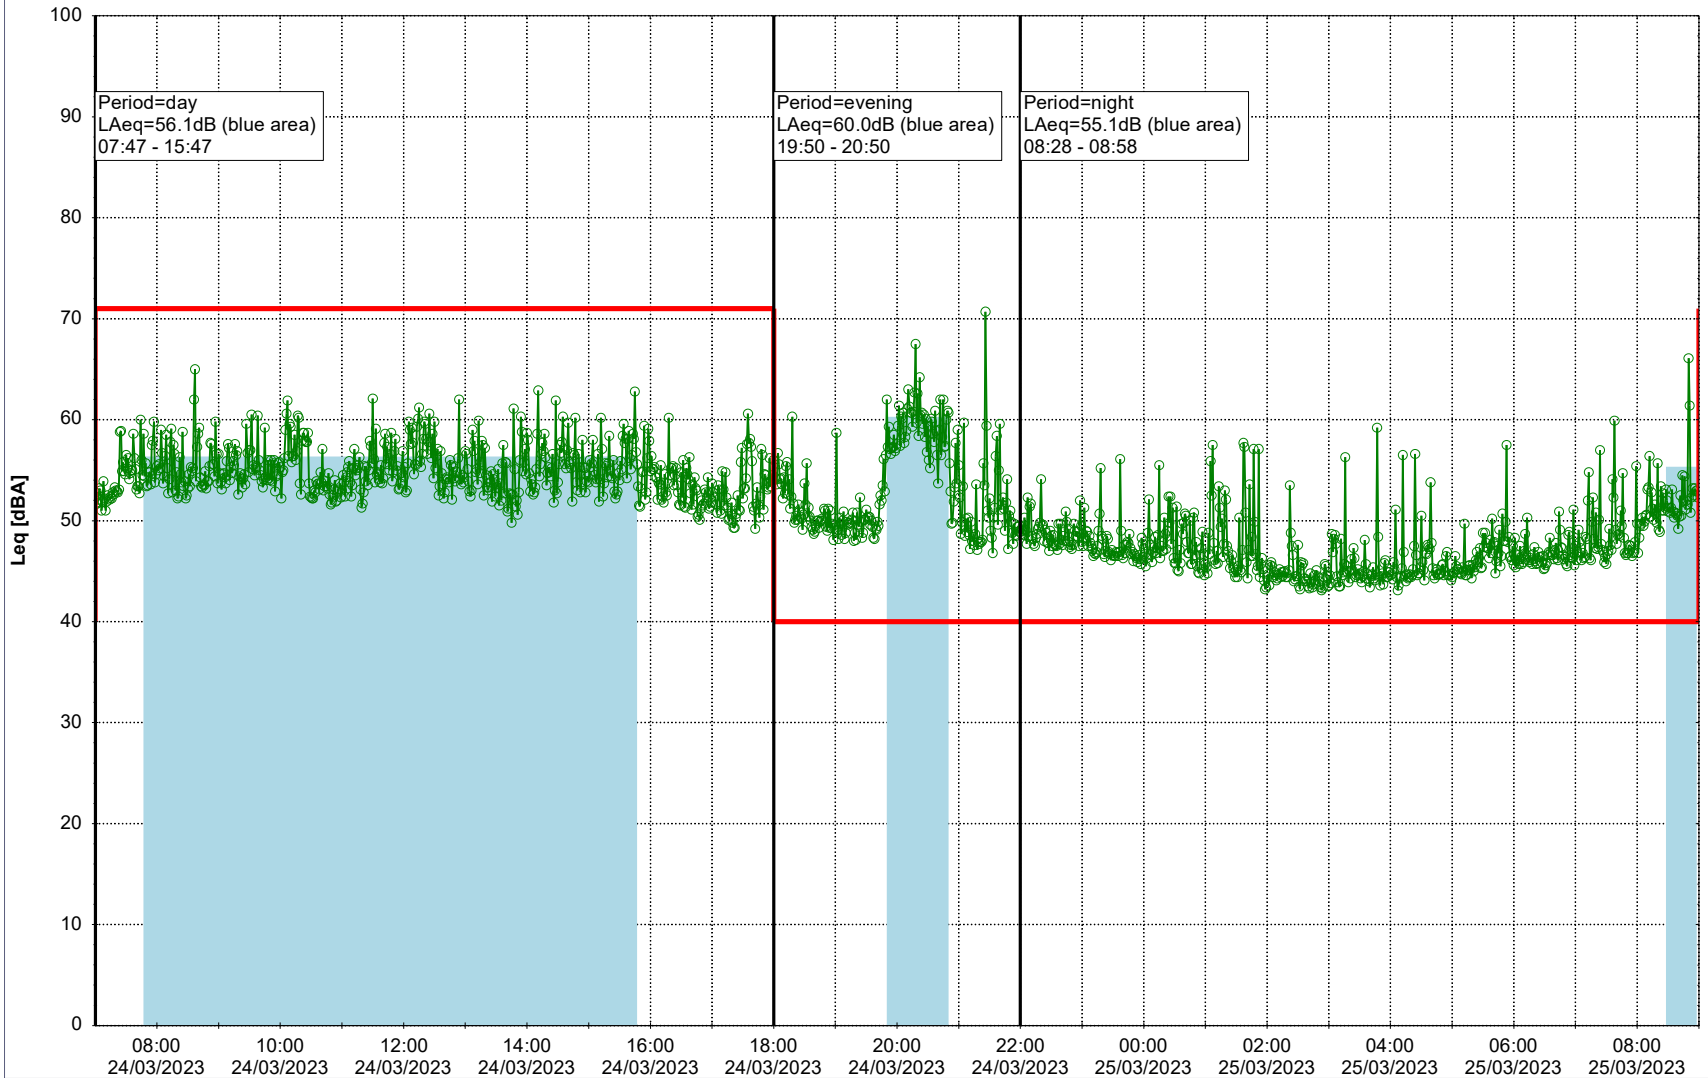

Remarks

...

Noise Time Related Diagram

○○○ NEL_NS01

Project: Kronos Sydhavnen
Construction: Ny Ellebjerg
Location: N-V

24/03/2023
25/03/2023

Plan View

Remarks

...

Noise Time Related Diagram

○○○ NEL_NS01

Project: Kronos Sydhavnen
Construction: Ny Ellebjerg
Location: N-V

25/03/2023
26/03/2023

Noise Time Related Diagram

○○○ NEL_NS01

Remarks

...

Project: Kronos Sydhavnen
Construction: Ny Ellebjerg
Location: N-V

26/03/2023
27/03/2023

Noise Time Related Diagram

○○○ NEL_NS01

Remarks

...