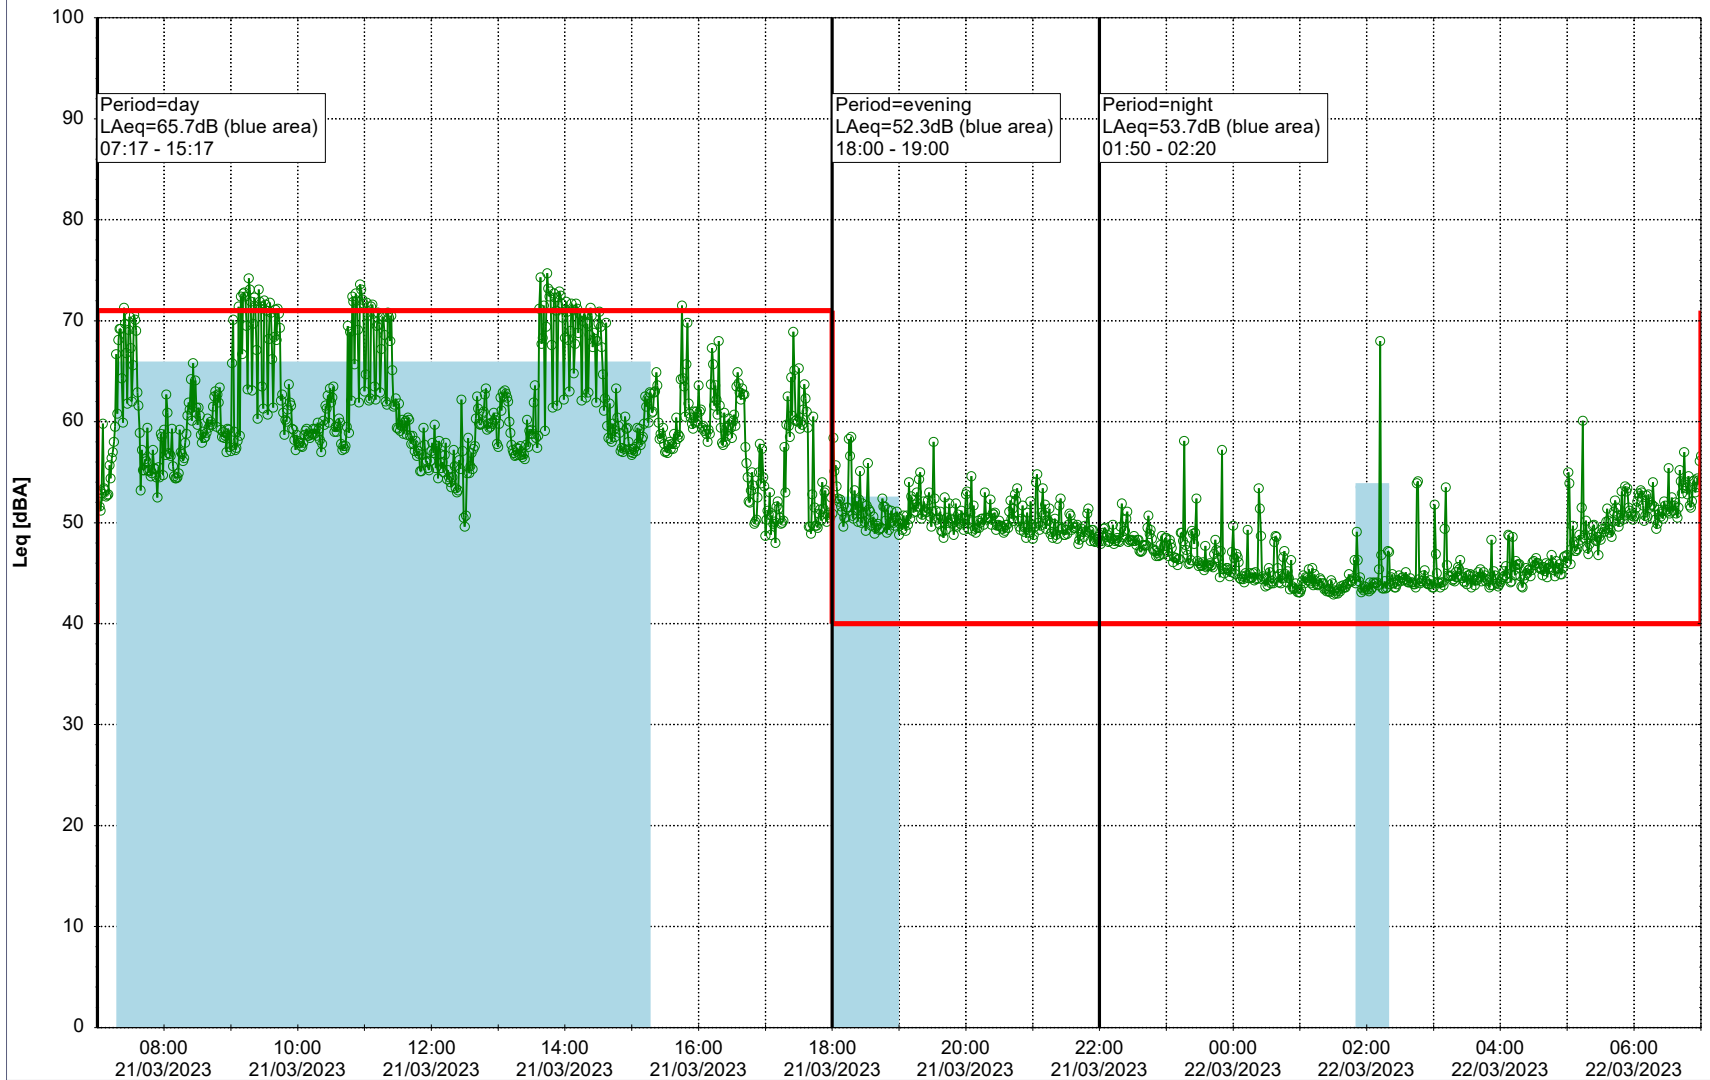

Plan View

Remarks

...

Noise Time Related Diagram

21/03/2023
22/03/2023

○ ○ ○ ○ NEL_NS01

Project: Kronos Sydhavnen
Construction: Ny Ellebjerg
Location: N-V

Plan View

Remarks

...

Noise Time Related Diagram

22/03/2023
23/03/2023

○ ○ ○ ○ NEL_NS01

Project: Kronos Sydhavnen
Construction: Ny Ellebjerg
Location: N-V

23/03/2023
24/03/2023

Plan View

...

Noise Time Related Diagram

○○○ NEL_NS01

Project: Kronos Sydhavnen
Construction: Ny Ellebjerg
Location: N-V

25/03/2023
26/03/2023

Noise Time Related Diagram

○○○ NEL_NS01

Remarks

...

Project: Kronos Sydhavnen
Construction: Ny Ellebjerg
Location: N-V

26/03/2023
27/03/2023

Noise Time Related Diagram

○○○ NEL_NS01

Remarks

...