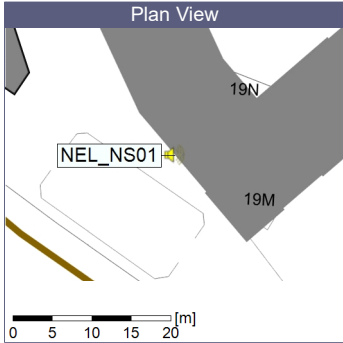

...

Project: Kronos Sydhavnen
Construction: Ny Ellebjerg
Location: N-V

26/03/2023
27/03/2023

Noise Time Related Diagram

○○○ NEL_NS01

Remarks

...