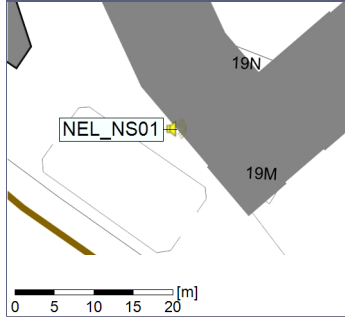

Project: Kronos Sydhavnen
Construction: Ny Ellebjerg
Location: N-V

Plan View

Remarks

...

Noise Time Related Diagram

20/03/2023
21/03/2023

○○○ NEL_NS01

Project: Kronos Sydhavnen
Construction: Ny Ellebjerg
Location: N-V

Plan View

Remarks

...

Noise Time Related Diagram

21/03/2023
22/03/2023

○ ○ ○ ○ NEL_NS01

Project: Kronos Sydhavnen
Construction: Ny Ellebjerg
Location: N-V

Plan View

...

Project: Kronos Sydhavnen
Construction: Ny Ellebjerg
Location: N-V

26/03/2023
27/03/2023

Noise Time Related Diagram

○○○ NEL_NS01

Remarks

...