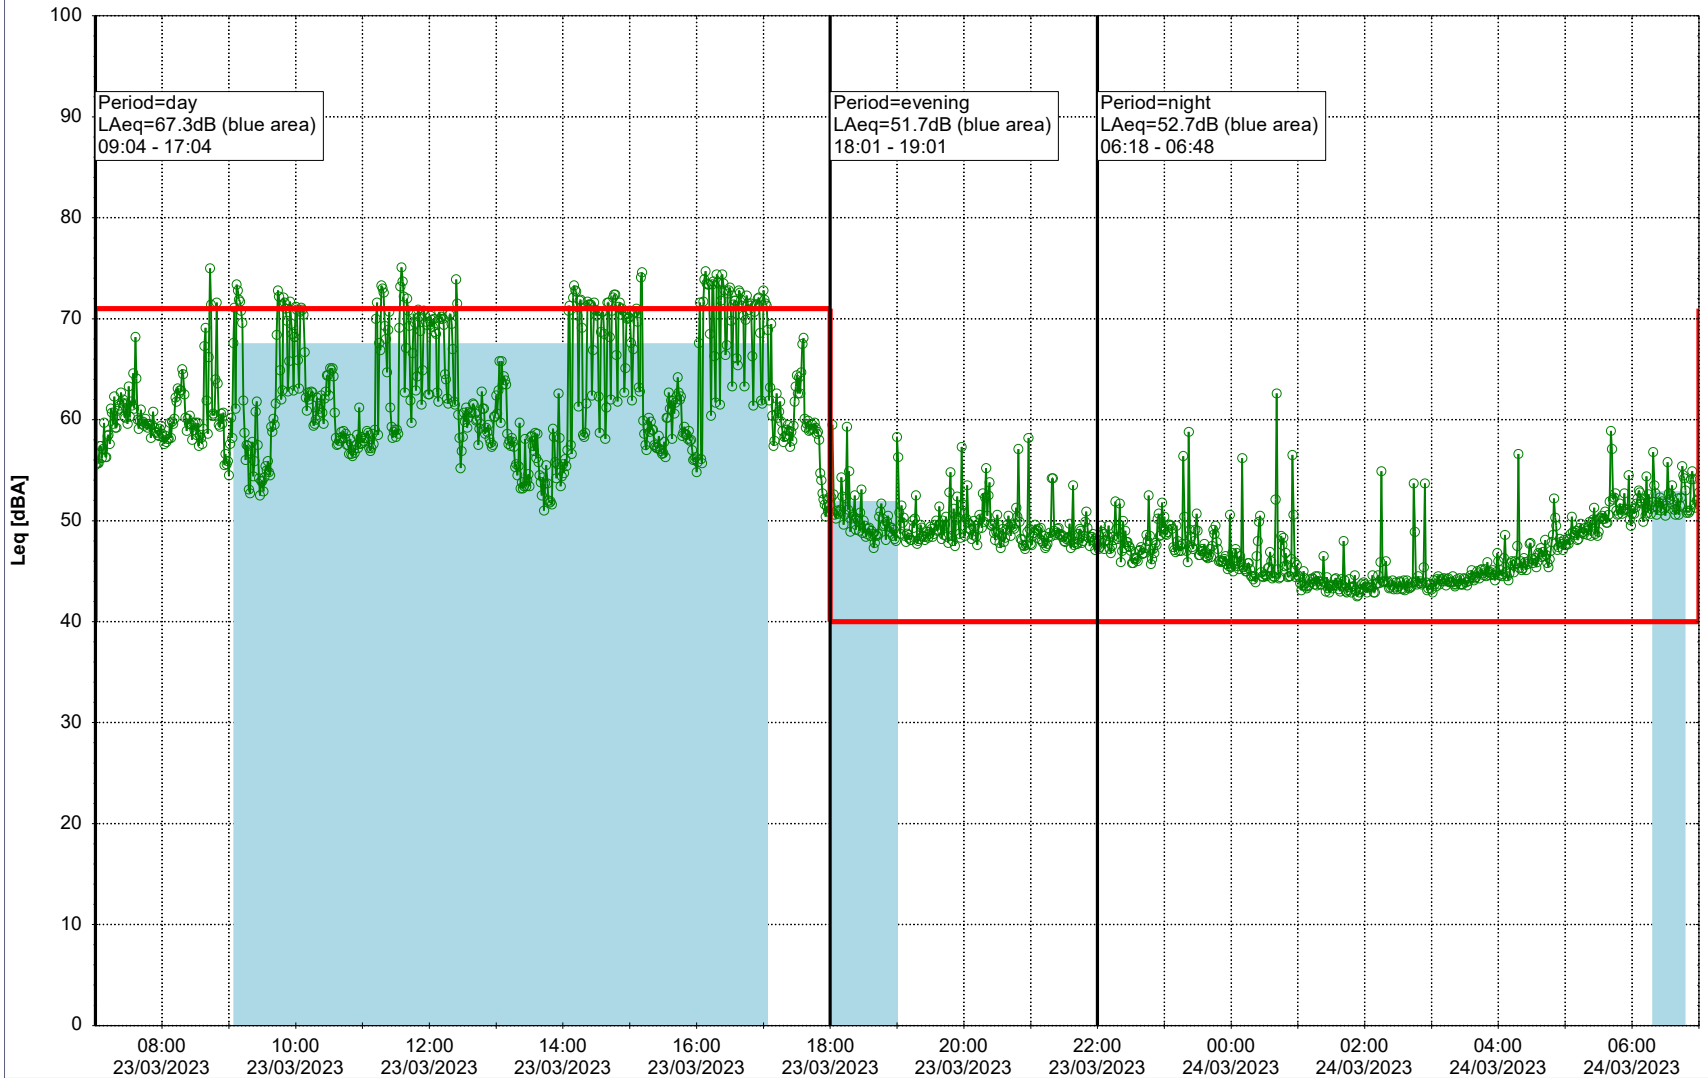

Remarks

...

Noise Time Related Diagram

22/03/2023
23/03/2023

○ ○ ○ ○ NEL_NS01

Project: Kronos Sydhavnen
Construction: Ny Ellebjerg
Location: N-V

23/03/2023
24/03/2023

Plan View

Remarks

...

Noise Time Related Diagram

○○○ NEL_NS01

Project: Kronos Sydhavnen
Construction: Ny Ellebjerg
Location: N-V

24/03/2023
25/03/2023

Plan View

Remarks

...

Noise Time Related Diagram

○○○ NEL_NS01

Project: Kronos Sydhavnen
Construction: Ny Ellebjerg
Location: N-V

25/03/2023
26/03/2023

Noise Time Related Diagram

○○○ NEL_NS01

Remarks

...

Project: Kronos Sydhavnen
Construction: Ny Ellebjerg
Location: N-V

26/03/2023
27/03/2023

Noise Time Related Diagram

○○○ NEL_NS01

Remarks

...