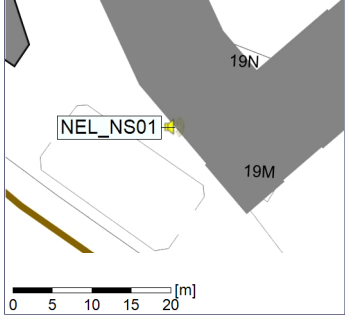

Remarks

...

Noise Time Related Diagram

22/03/2023
23/03/2023

○ ○ ○ ○ NEL_NS01

Project: Kronos Sydhavnen
Construction: Ny Ellebjerg
Location: N-V

23/03/2023
24/03/2023

Plan View