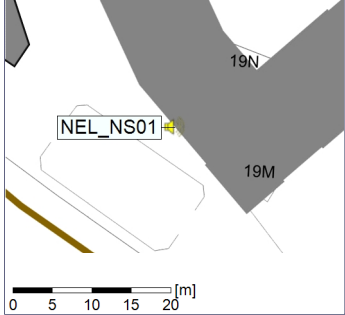

Plan View

Remarks

...

Noise Time Related Diagram

21/03/2023
22/03/2023

○ ○ ○ ○ NEL_NS01

Project: Kronos Sydhavnen
Construction: Ny Ellebjerg
Location: N-V

Plan View

...

Project: Kronos Sydhavnen
Construction: Ny Ellebjerg
Location: N-V

26/03/2023
27/03/2023

Noise Time Related Diagram

○○○ NEL_NS01

Remarks

...