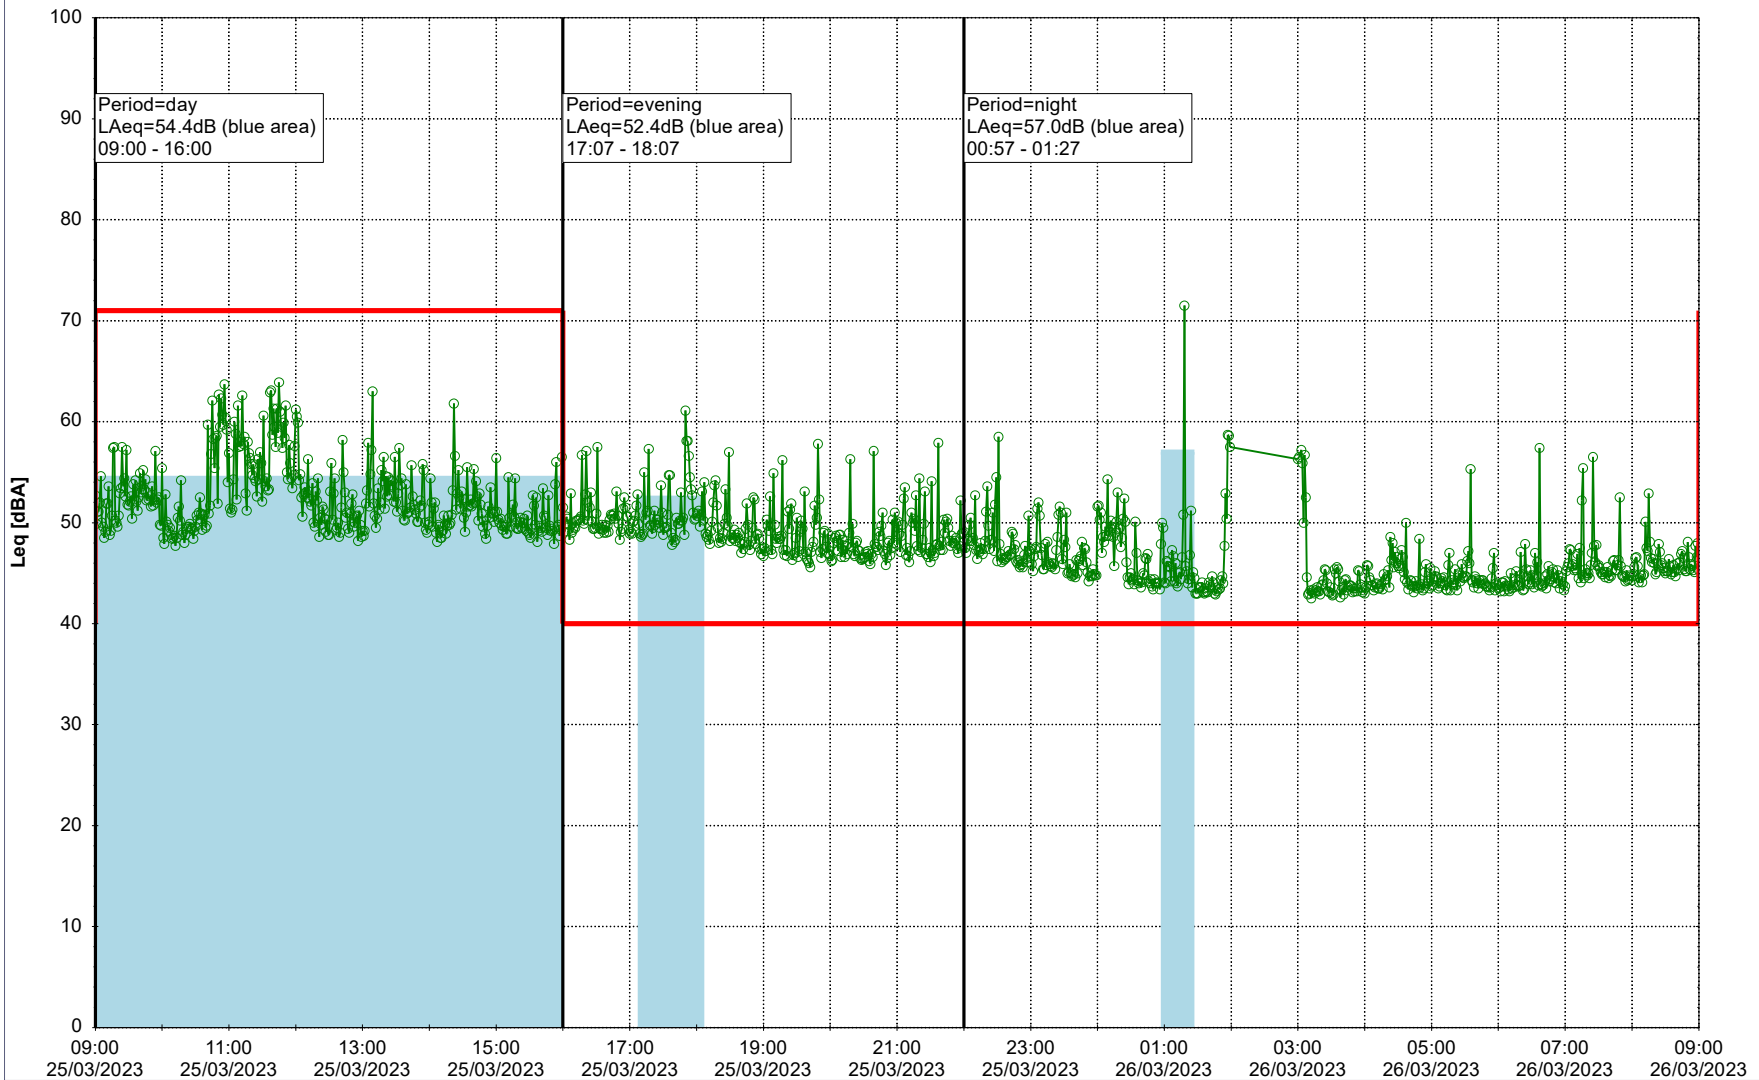

...

Noise Time Related Diagram

○○○ NEL_NS01

Project: Kronos Sydhavnen
Construction: Ny Ellebjerg
Location: N-V

25/03/2023
26/03/2023

Noise Time Related Diagram

○○○ NEL_NS01

Remarks

...

Project: Kronos Sydhavnen
Construction: Ny Ellebjerg
Location: N-V

26/03/2023
27/03/2023

Noise Time Related Diagram

○○○ NEL_NS01

Remarks

...