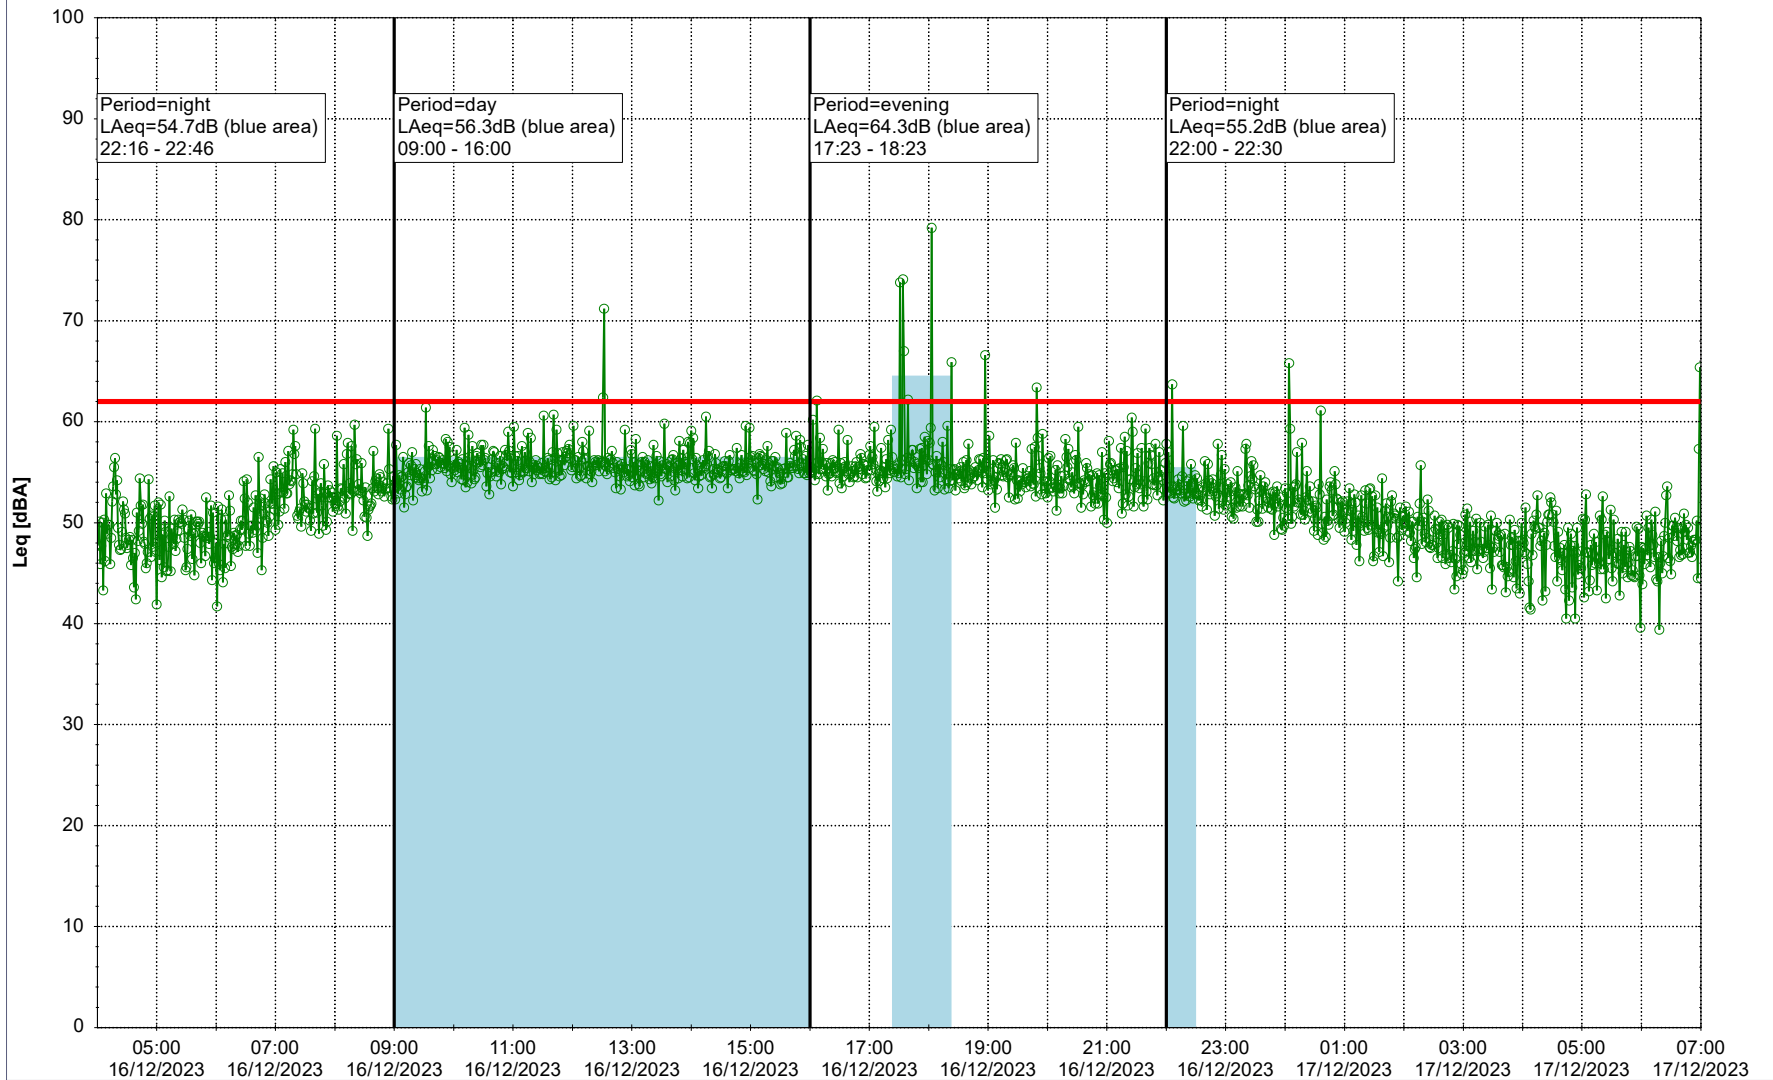

Noise Time Related Diagram

15/12/2023
16/12/2023

○○○ GAB_NS01

Project: Kronos Sydhavnen
Construction: Gåsebæk
Location: N-V

Plan View

Remarks

...

Noise Time Related Diagram

16/12/2023
17/12/2023

○○○ GAB_NS01

Project: Kronos Sydhavnen
Construction: Gåsebæk
Location: N-V

17/12/2023
18/12/2023

Plan View

Remarks

...

Noise Time Related Diagram