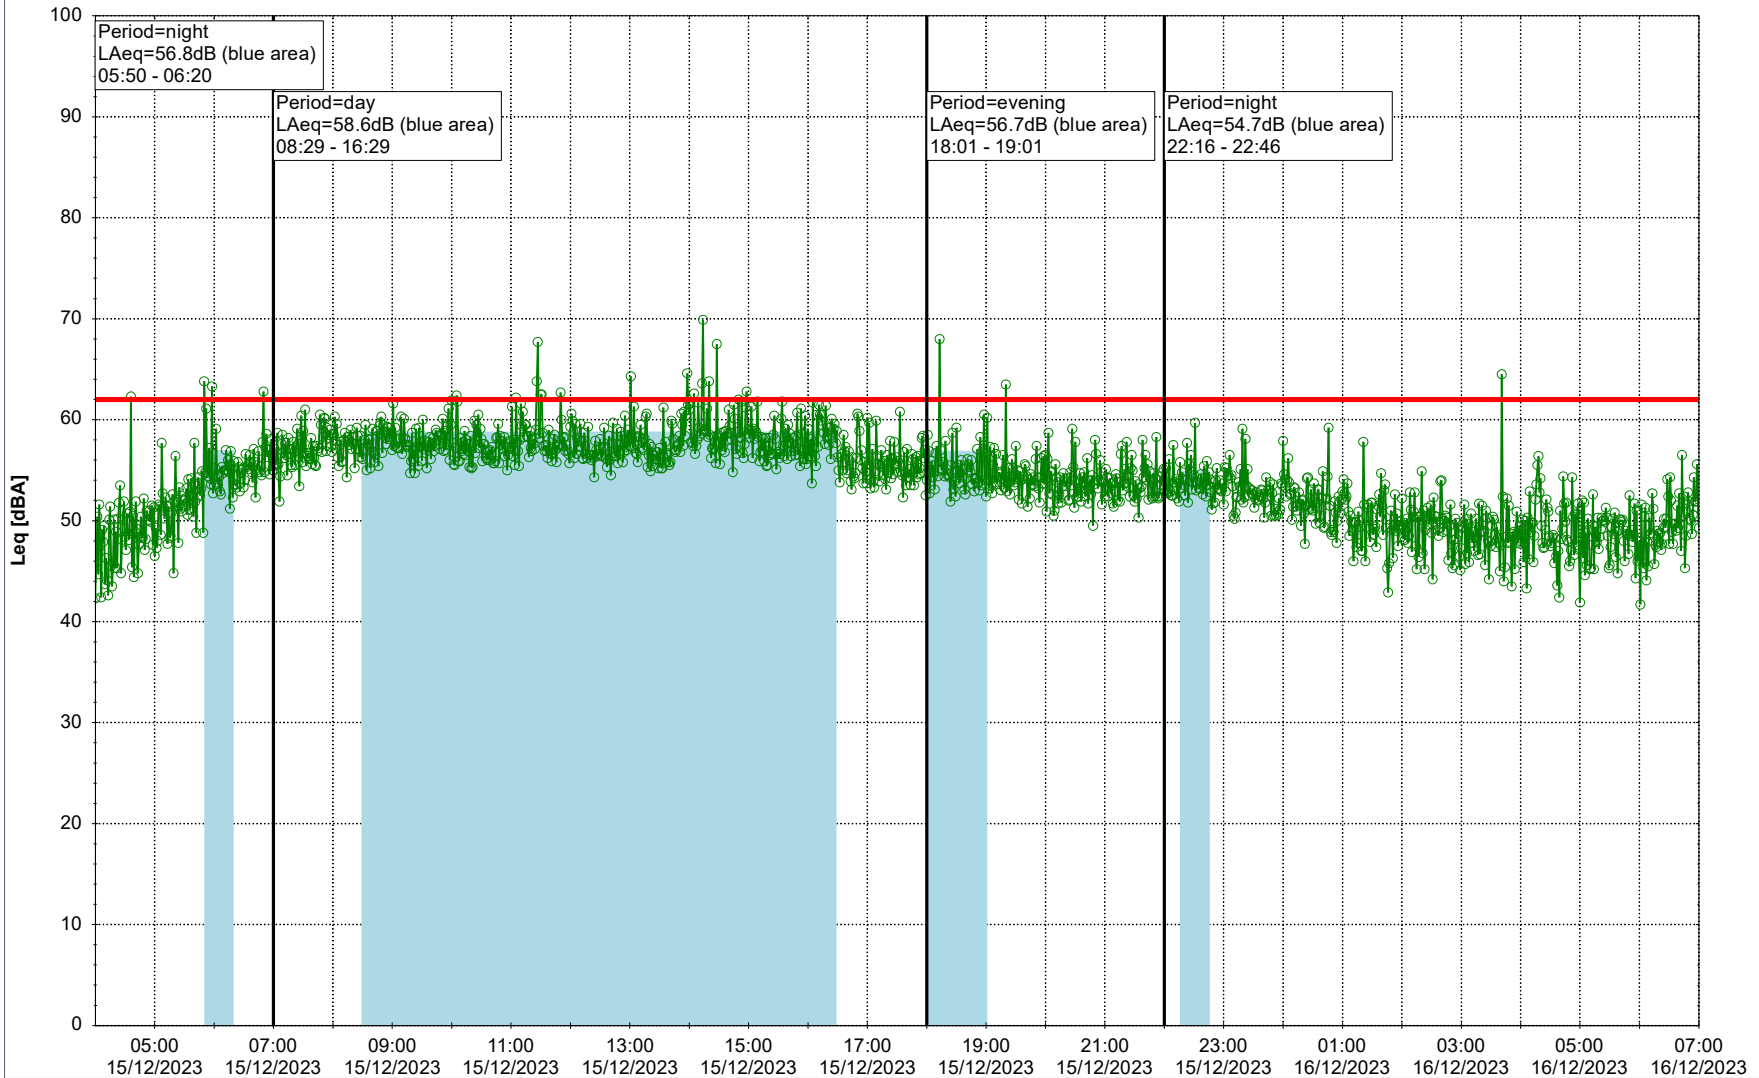

...

Noise Time Related Diagram

14/12/2023
15/12/2023

○○○ GAB_NS01

Project: Kronos Sydhavnen
Construction: Gåsebæk
Location: N-V

Plan View

Remarks

...

Noise Time Related Diagram

15/12/2023
16/12/2023

○○○ GAB_NS01

Project: Kronos Sydhavnen
Construction: Gåsebæk
Location: N-V

Plan View

Remarks

...

Noise Time Related Diagram

16/12/2023
17/12/2023

○○○ GAB_NS01

Project: Kronos Sydhavnen
Construction: Gåsebæk
Location: N-V

17/12/2023
18/12/2023

Plan View

Remarks

...

Noise Time Related Diagram