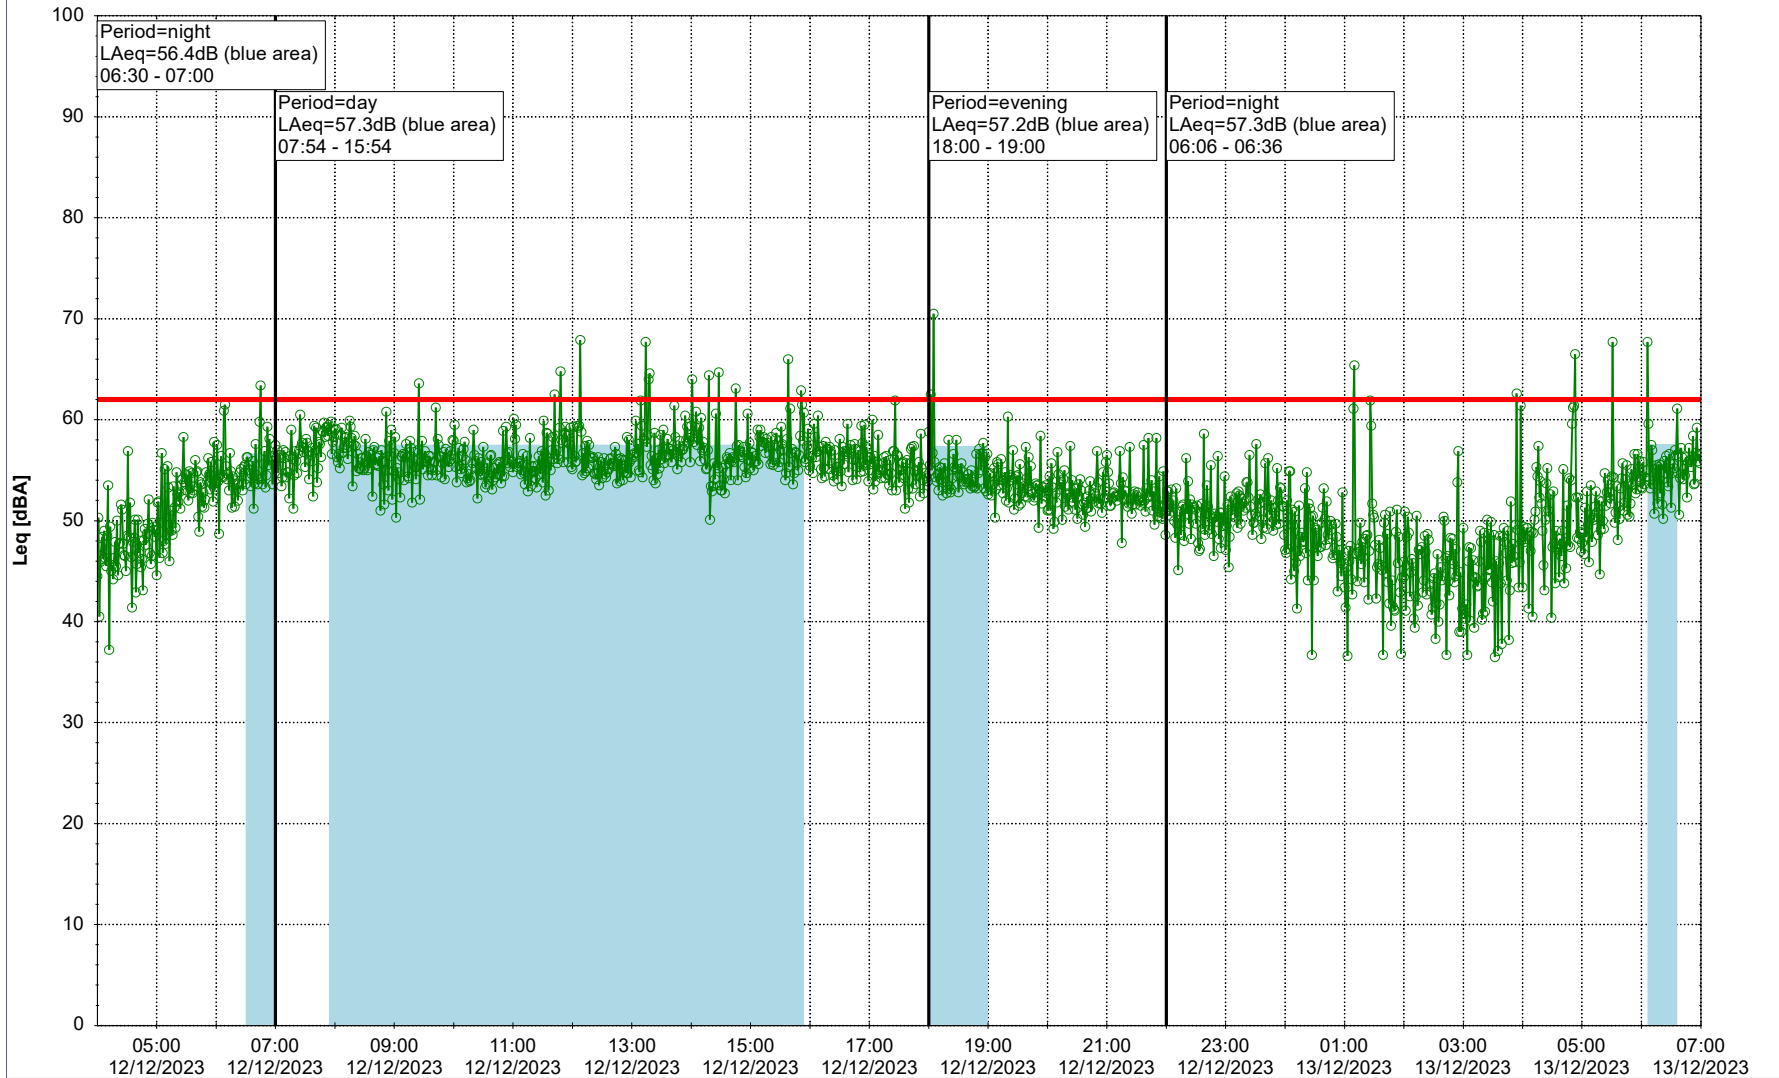

Project: Kronos Sydhavnen
Construction: Gåsebæk
Location: N-V

Plan View

Remarks

...

Noise Time Related Diagram

11/12/2023
12/12/2023

○○○○ GAB_NS01

Project: Kronos Sydhavnen
Construction: Gåsebæk
Location: N-V

Plan View

Remarks

...

Noise Time Related Diagram

12/12/2023
13/12/2023

○○○ GAB_NS01

Project: Kronos Sydhavnen
Construction: Gåsebæk
Location: N-V

Plan View

Remarks

...

Noise Time Related Diagram

13/12/2023
14/12/2023

○○○ GAB_NS01

Project: Kronos Sydhavnen
Construction: Gåsebæk
Location: N-V

Plan View

Remarks

16/12/2023
17/12/2023

○○○ GAB_NS01

Project: Kronos Sydhavnen
Construction: Gåsebæk
Location: N-V

17/12/2023
18/12/2023

Plan View

Remarks

...

Noise Time Related Diagram