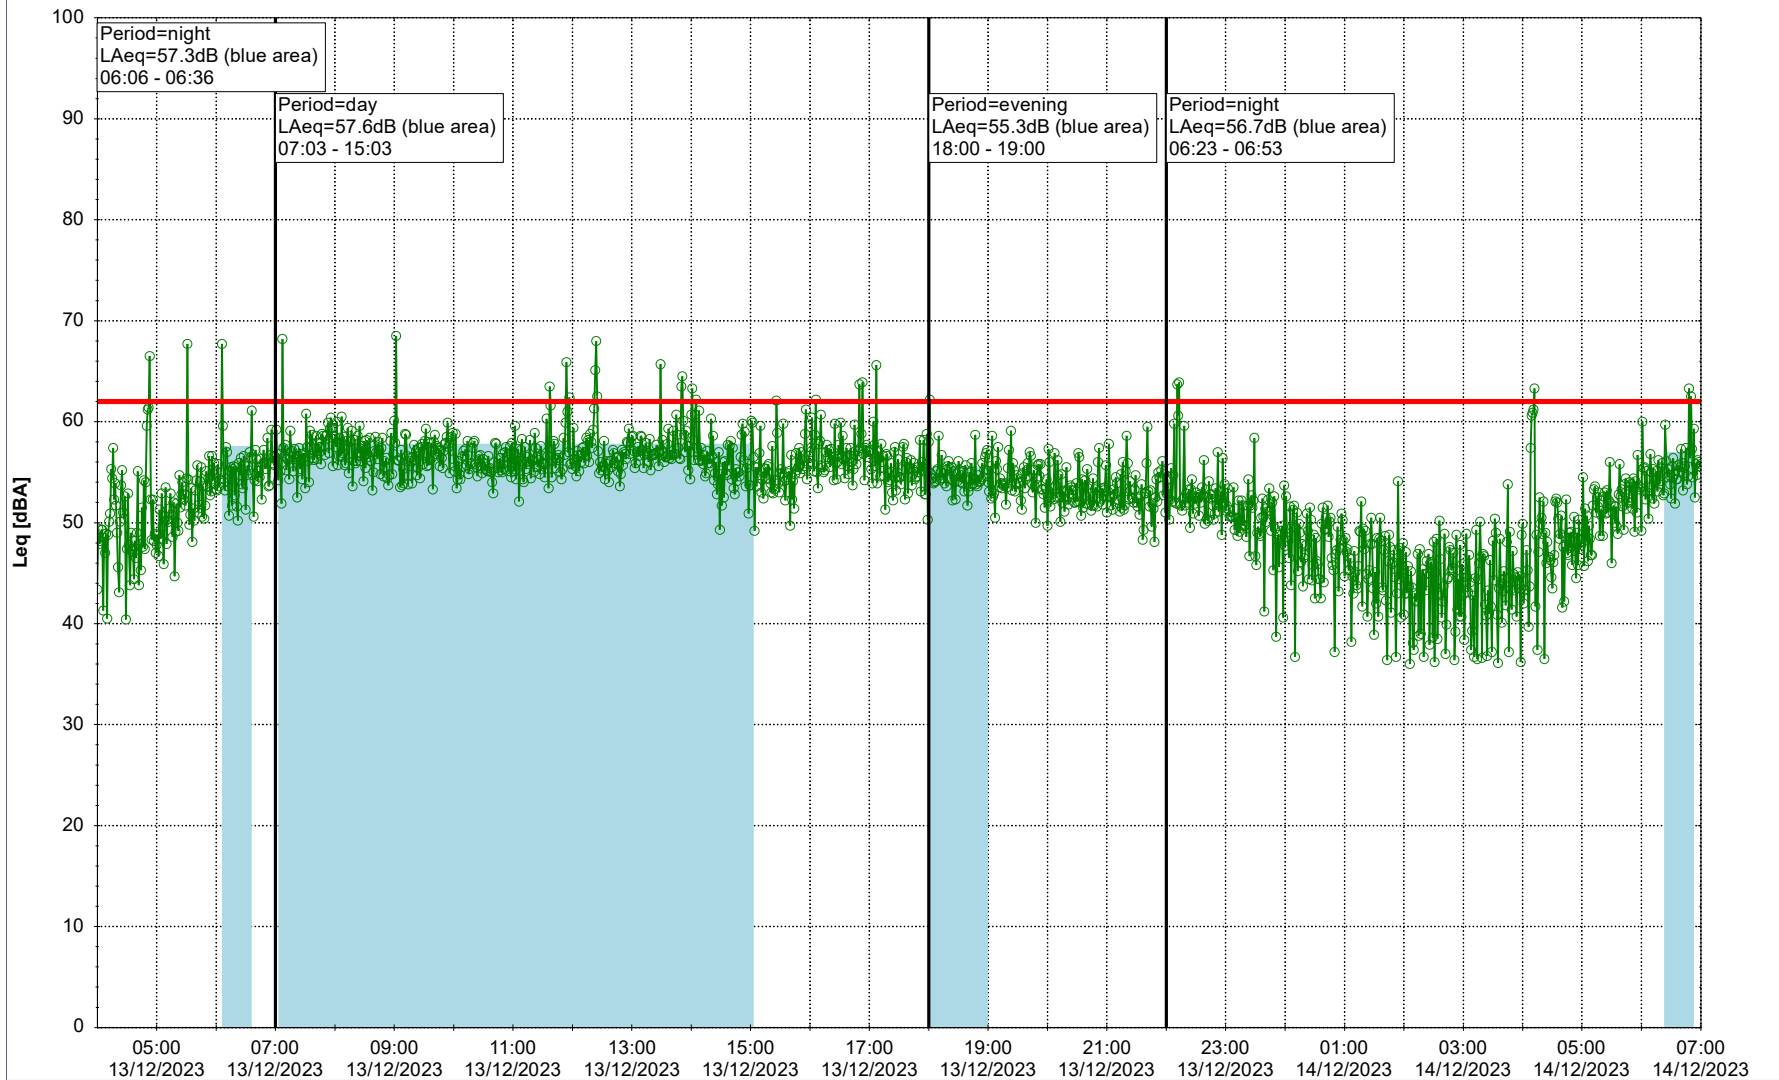

Project: Kronos Sydhavnen
Construction: Gåsebæk
Location: N-V

Plan View

Remarks

...

Noise Time Related Diagram

11/12/2023
12/12/2023

○○○○ GAB_NS01

Project: Kronos Sydhavnen
Construction: Gåsebæk
Location: N-V

Plan View

Remarks

...

Noise Time Related Diagram

12/12/2023
13/12/2023

○○○ GAB_NS01

Project: Kronos Sydhavnen
Construction: Gåsebæk
Location: N-V

Plan View

Remarks

...

Noise Time Related Diagram

13/12/2023
14/12/2023

○○○ GAB_NS01

Project: Kronos Sydhavnen
Construction: Gåsebæk
Location: N-V

Plan View

Remarks

16/12/2023
17/12/2023

○○○ GAB_NS01

Project: Kronos Sydhavnen
Construction: Gåsebæk
Location: N-V

17/12/2023
18/12/2023

Plan View

Remarks

...

Noise Time Related Diagram