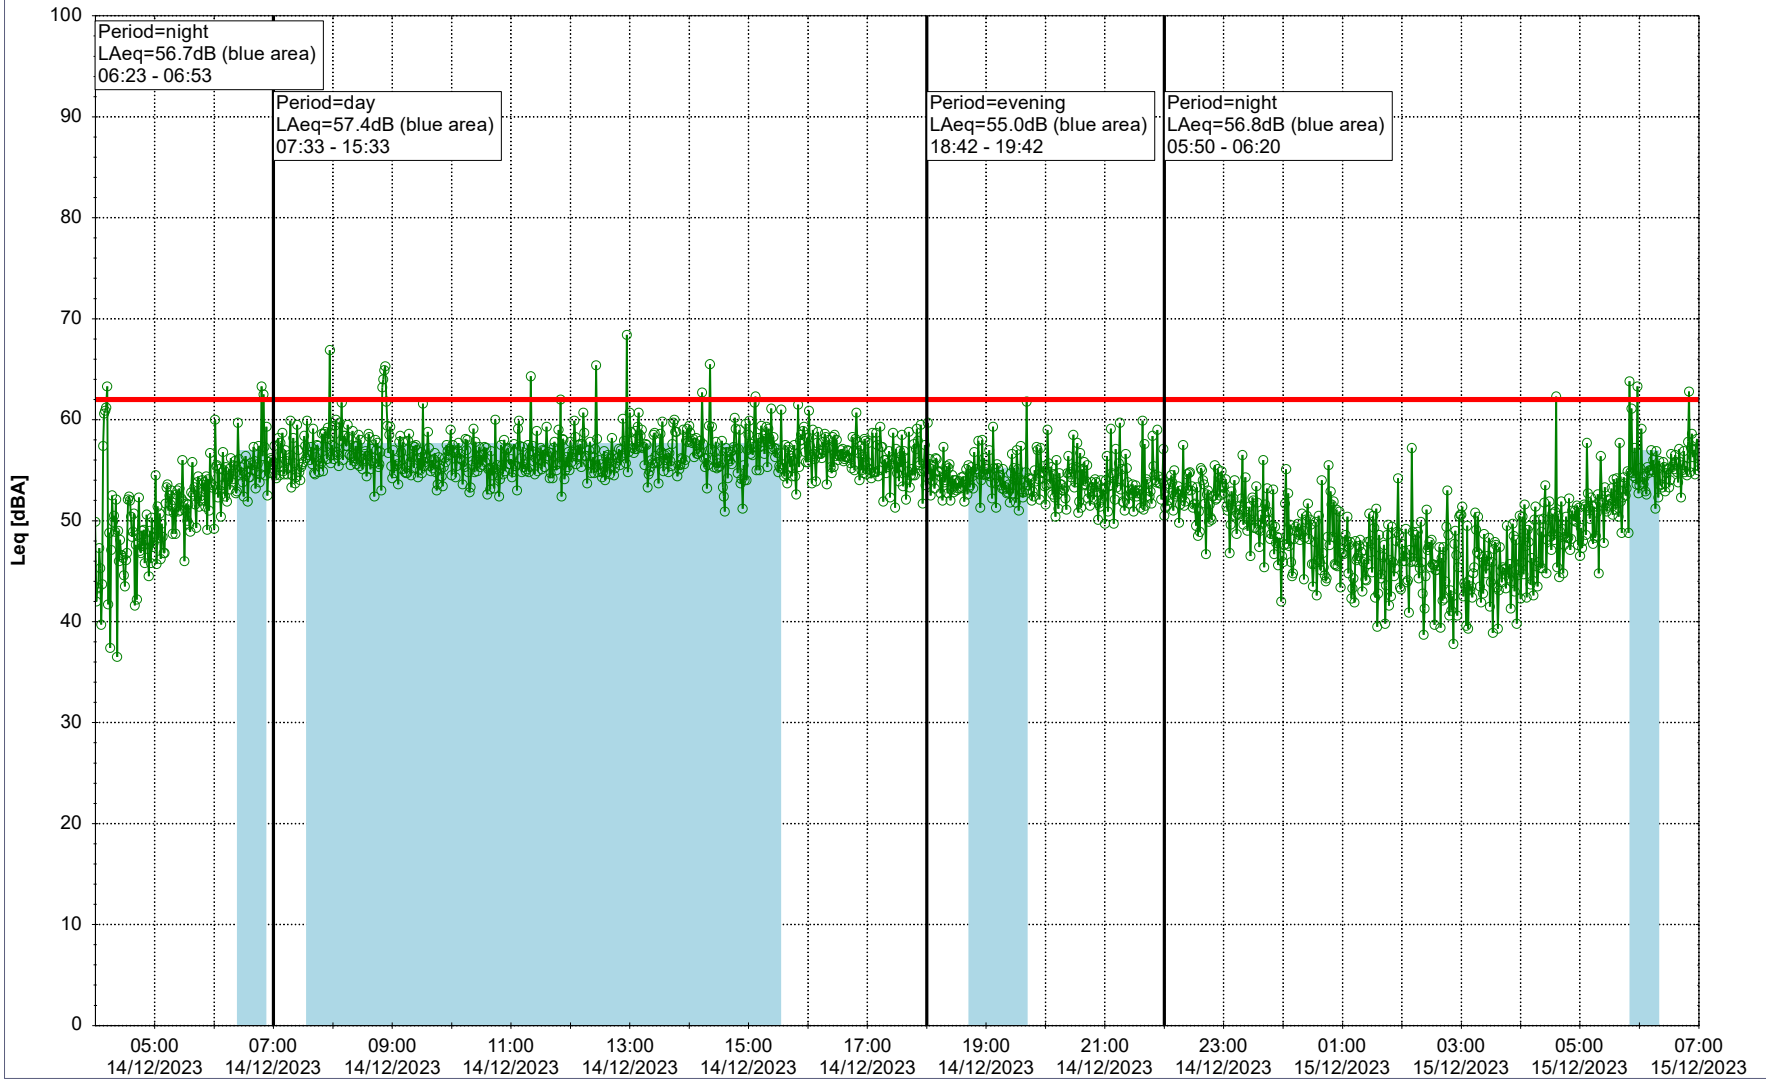

Remarks

...

Noise Time Related Diagram

13/12/2023
14/12/2023

○○○ GAB_NS01

Project: Kronos Sydhavnen
Construction: Gåsebæk
Location: N-V

Plan View

Remarks

...

Noise Time Related Diagram

14/12/2023
15/12/2023

○○○ GAB_NS01

Project: Kronos Sydhavnen
Construction: Gåsebæk
Location: N-V

Plan View

Remarks

...

Noise Time Related Diagram

15/12/2023
16/12/2023

○○○ GAB_NS01

Project: Kronos Sydhavnen
Construction: Gåsebæk
Location: N-V

Plan View

Remarks

...

Noise Time Related Diagram

16/12/2023
17/12/2023

○○○ GAB_NS01

Project: Kronos Sydhavnen
Construction: Gåsebæk
Location: N-V

17/12/2023
18/12/2023

Plan View

Remarks

...

Noise Time Related Diagram