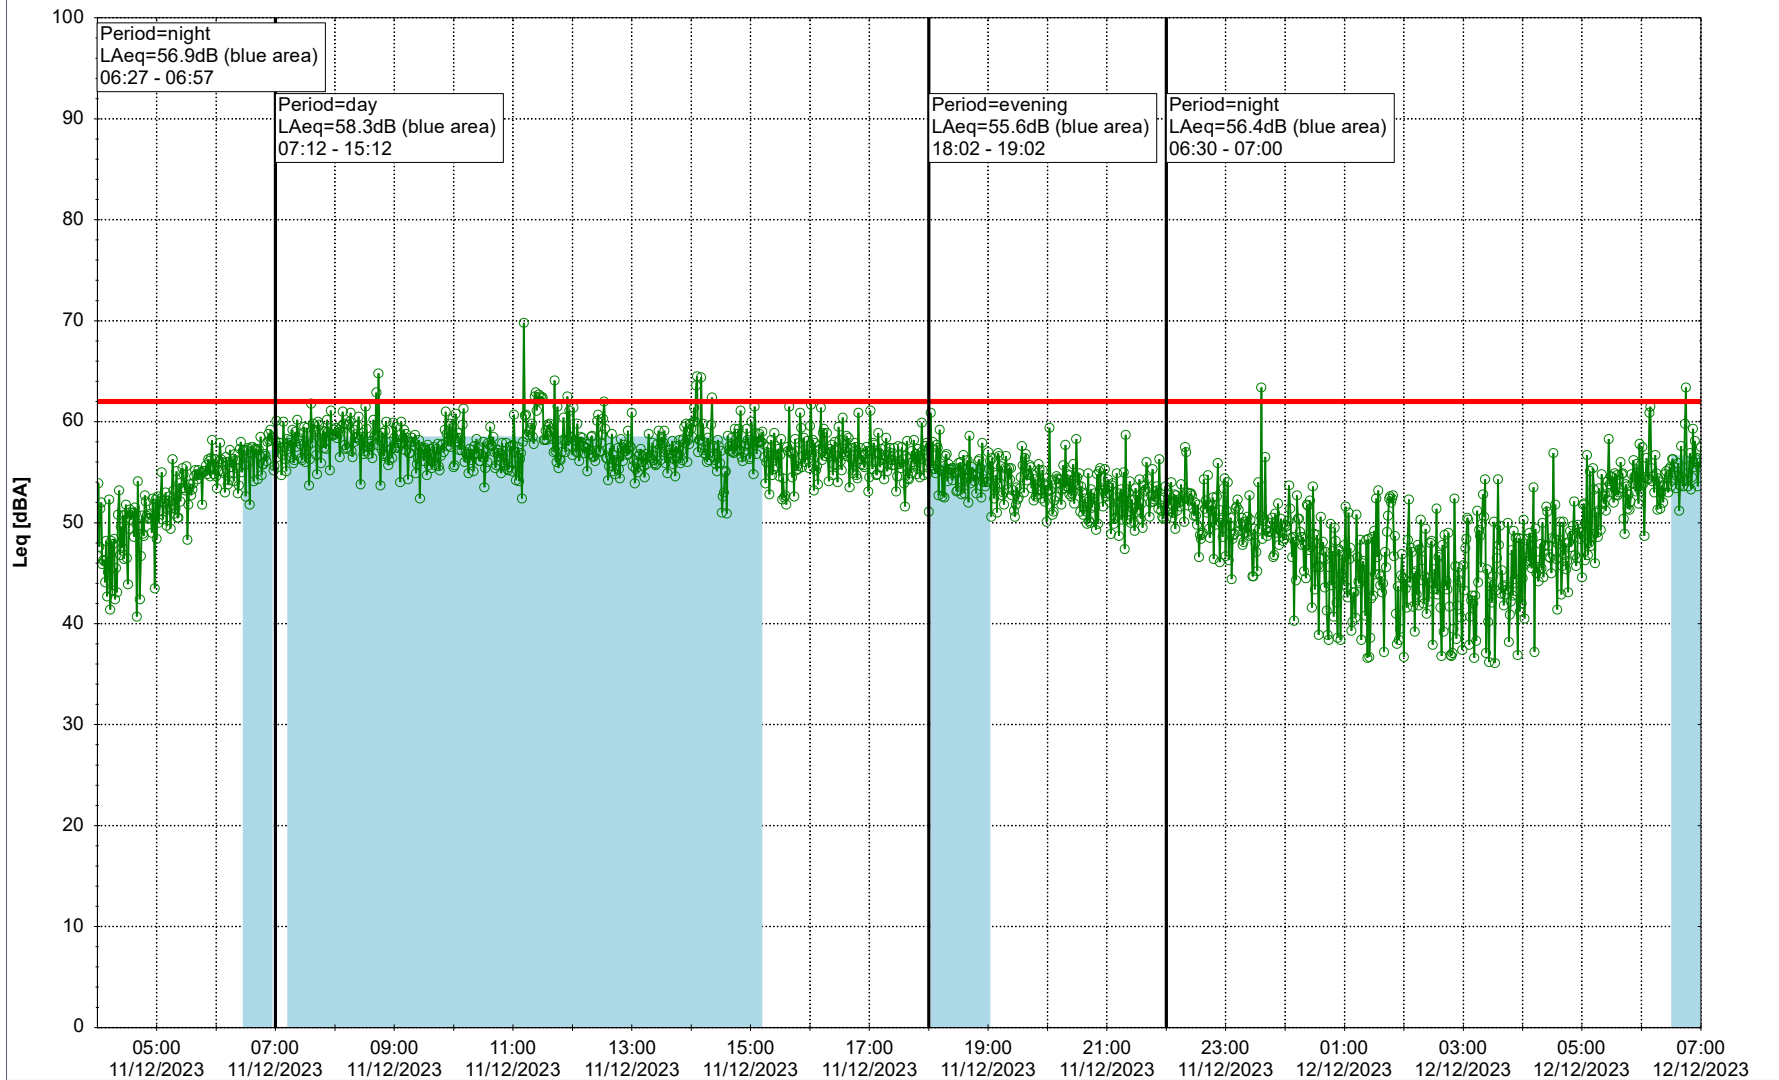

Project: Kronos Sydhavnen
Construction: Gåsebæk
Location: N-V

Plan View

Remarks

...

Noise Time Related Diagram

11/12/2023
12/12/2023

○○○○ GAB_NS01

Project: Kronos Sydhavnen
Construction: Gåsebæk
Location: N-V

Plan View

Remarks

...

Noise Time Related Diagram

12/12/2023
13/12/2023

○○○ GAB_NS01

Project: Kronos Sydhavnen
Construction: Gåsebæk
Location: N-V

Plan View

Remarks

...

Noise Time Related Diagram

13/12/2023
14/12/2023

○○○ GAB_NS01

Project: Kronos Sydhavnen
Construction: Gåsebæk
Location: N-V

Plan View

Remarks

16/12/2023
17/12/2023

○○○ GAB_NS01

Project: Kronos Sydhavnen
Construction: Gåsebæk
Location: N-V

17/12/2023
18/12/2023

Plan View

Remarks

...

Noise Time Related Diagram