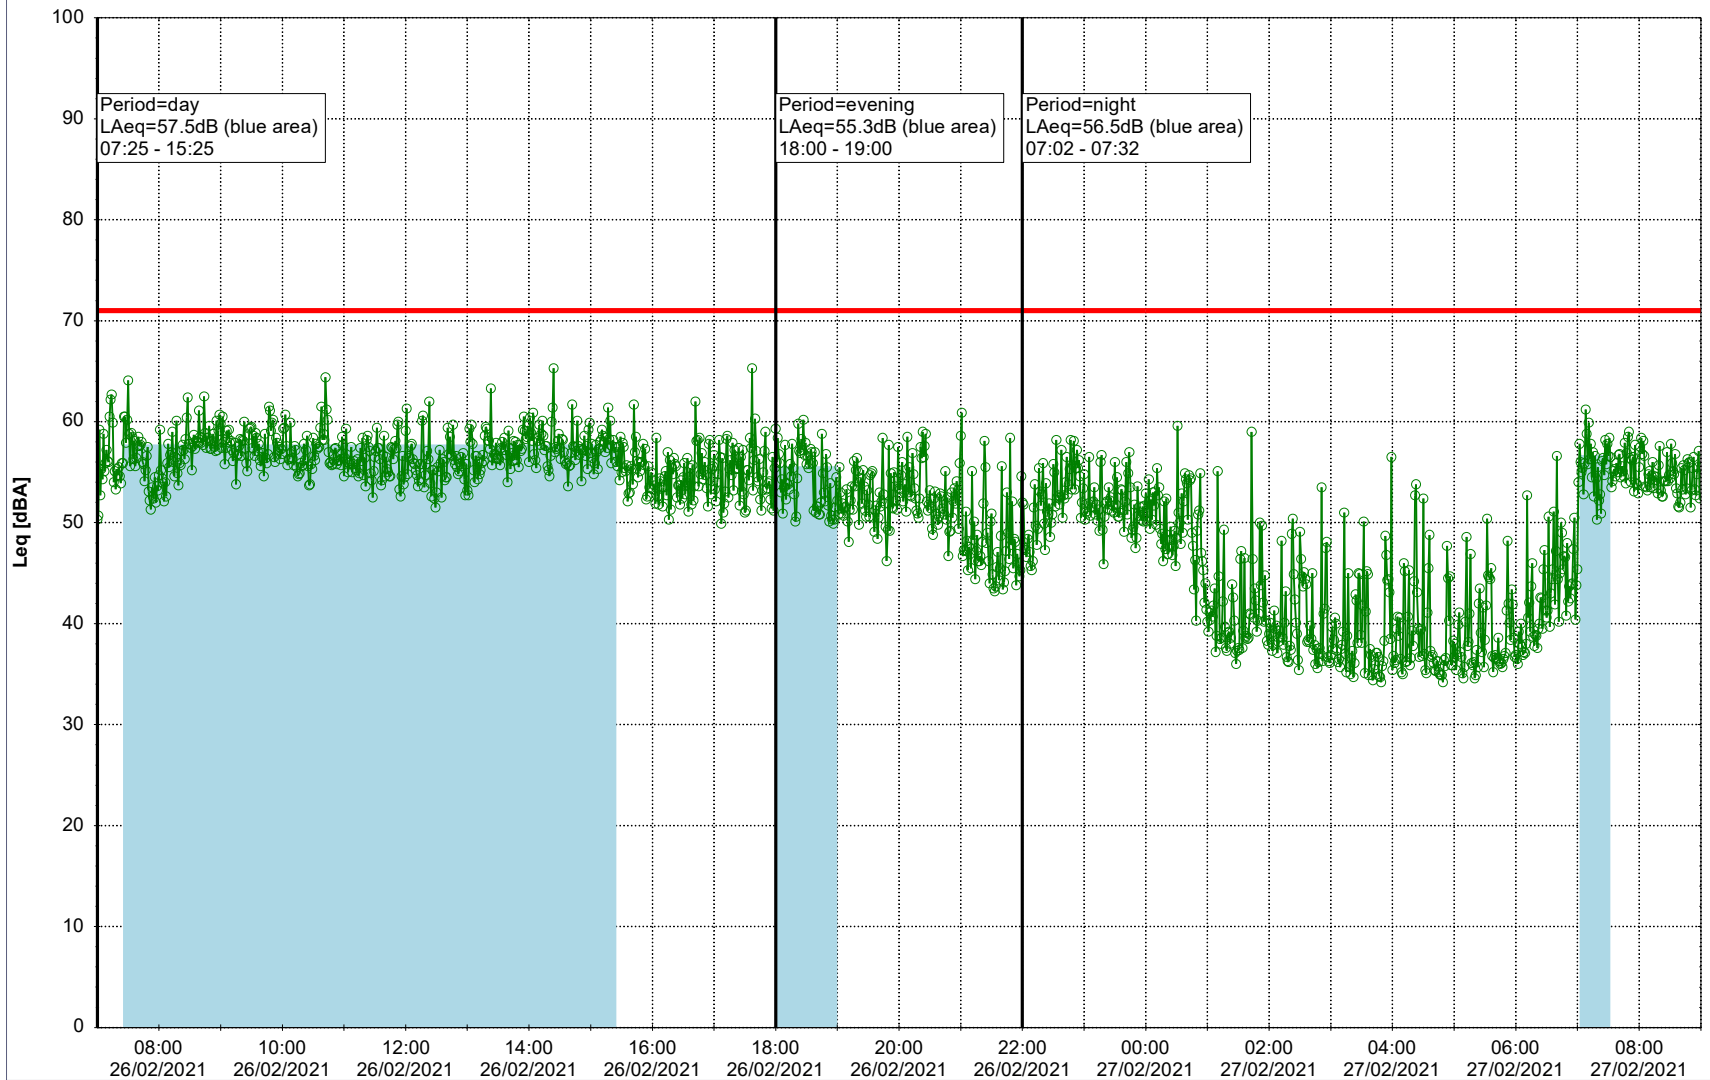

### Noise Time Related Diagram

25/02/2021  
26/02/2021

○○○ NEL\_NS01

Project: Kronos Sydhavnen  
Construction: Ny Ellebjerg  
Location: N-V

Plan View

Remarks

...

### Noise Time Related Diagram

26/02/2021  
27/02/2021

○ NEL\_NS01

**Project:** Kronos Sydhavnen  
**Construction:** Ny Ellebjerg  
**Location:** N-V

Plan View

Remarks

...

### Noise Time Related Diagram

27/02/2021  
28/02/2021

○ ○ ○ ○ NEL\_NS01

Project: Kronos Sydhavnen  
Construction: Ny Ellebjerg  
Location: N-V

28/02/2021  
01/03/2021

Plan View

Remarks

...