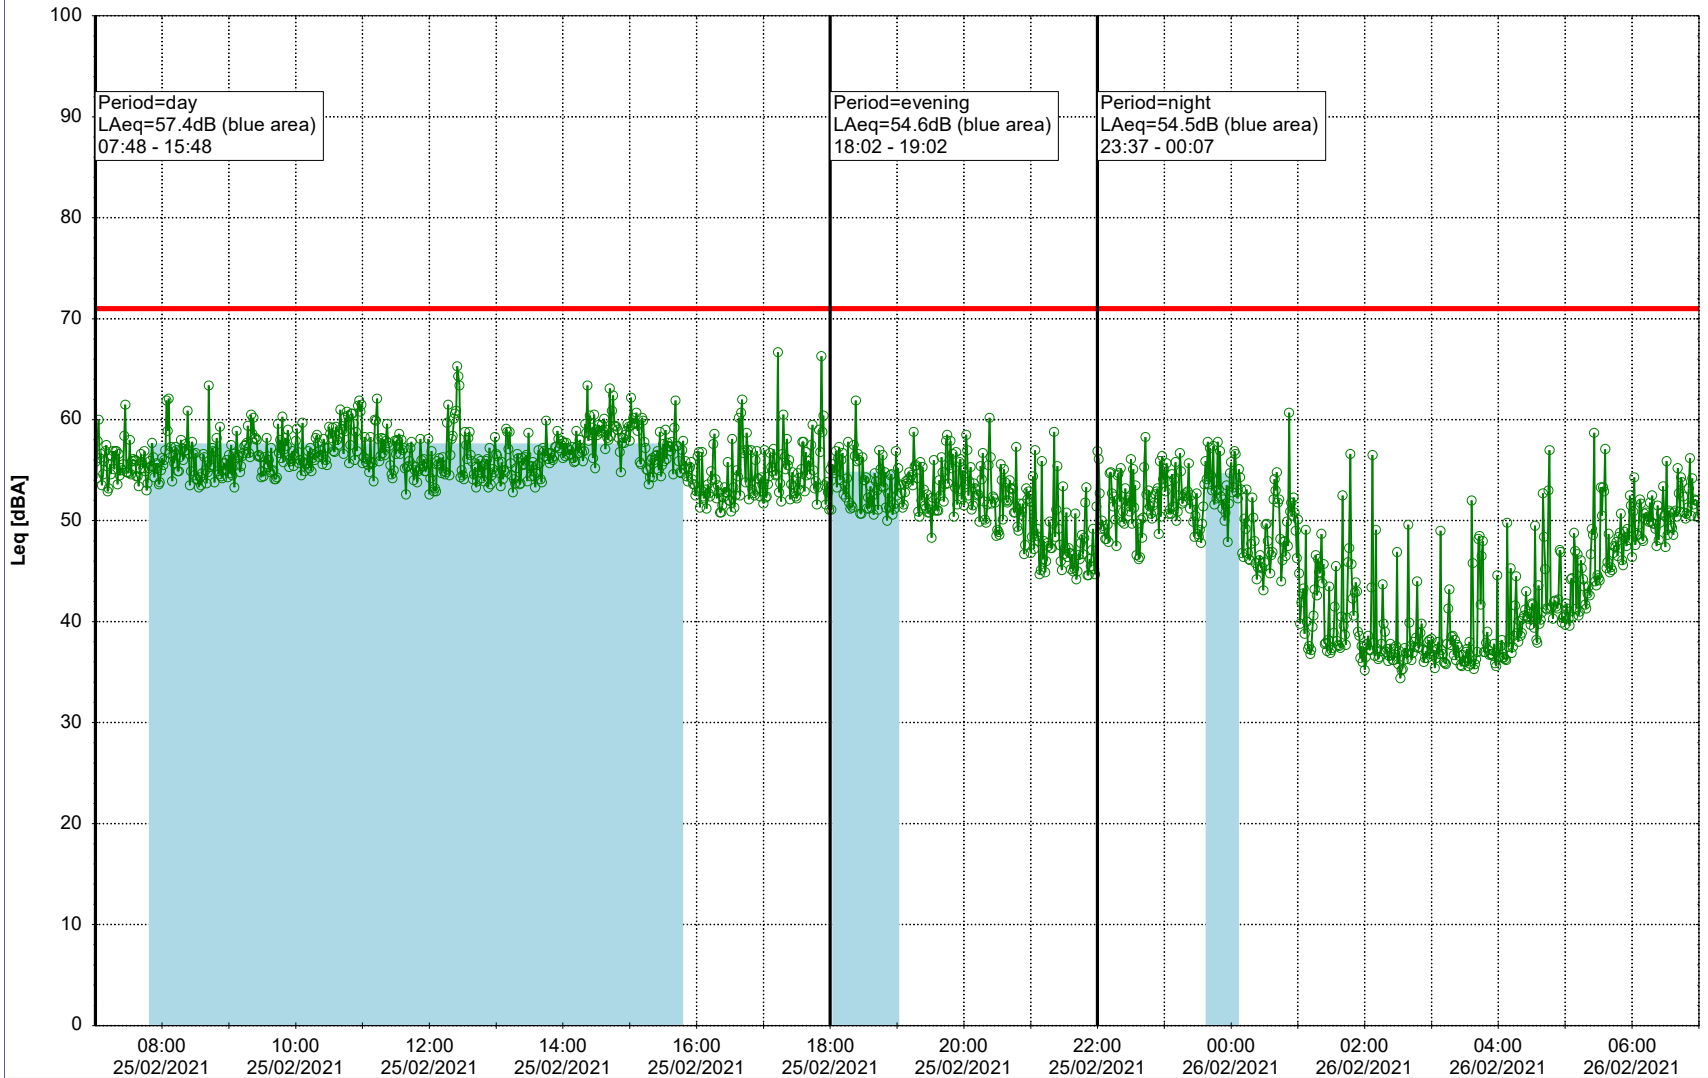

### Noise Time Related Diagram

○○○ NEL\_NS01

Remarks

...

**Project:** Kronos Sydhavnen  
**Construction:** Ny Ellebjerg  
**Location:** N-V

Plan View

Remarks

...

### Noise Time Related Diagram

25/02/2021  
26/02/2021

○○○ NEL\_NS01

Project: Kronos Sydhavnen  
Construction: Ny Ellebjerg  
Location: N-V

Plan View

Remarks

...

### Noise Time Related Diagram

27/02/2021  
28/02/2021

○ ○ ○ ○ NEL\_NS01

Project: Kronos Sydhavnen  
Construction: Ny Ellebjerg  
Location: N-V

28/02/2021  
01/03/2021

Plan View

Remarks

...