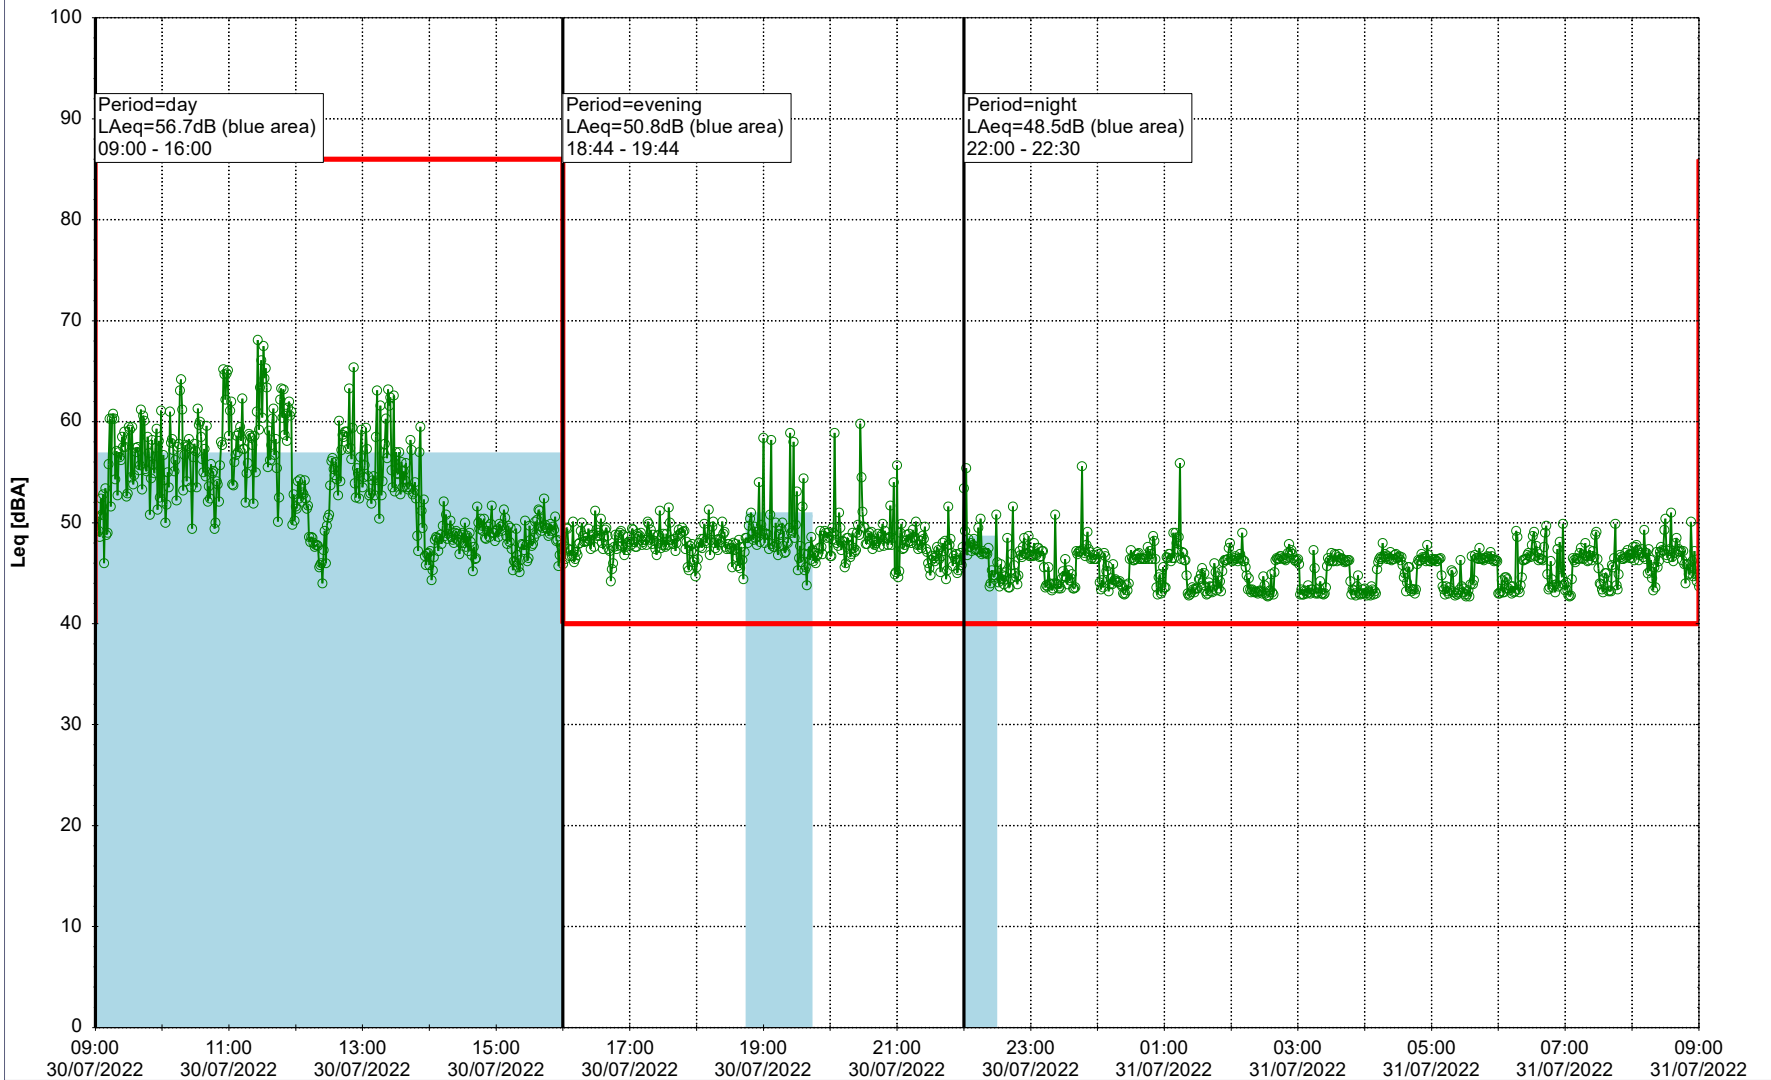

Noise Time Related Diagram

29/07/2022
30/07/2022

○○○○ MOP_NS01

Project: Kronos Sydhavnen
Construction: Mozarts Plads
Location: N-V

Plan View

Remarks

...

Noise Time Related Diagram

30/07/2022
31/07/2022

○○○○ MOP_NS01

Project: Kronos Sydhavnen
Construction: Mozarts Plads
Location: N-V

Plan View

Remarks

...

Noise Time Related Diagram

31/07/2022
01/08/2022