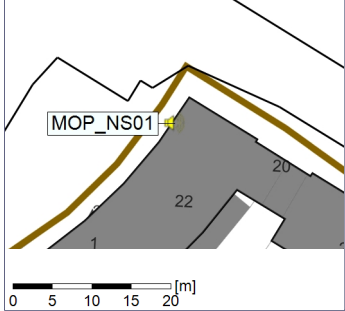

30/07/2022
31/07/2022

○○○○ MOP_NS01

Project: Kronos Sydhavnen
Construction: Mozarts Plads
Location: N-V

Plan View

Remarks

...

Noise Time Related Diagram

31/07/2022
01/08/2022