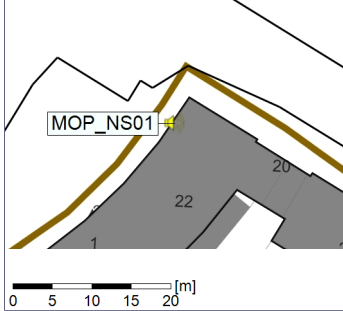

Plan View

Remarks

...

Noise Time Related Diagram

26/07/2022
27/07/2022

○○○○ MOP_NS01

Project: Kronos Sydhavnen
Construction: Mozarts Plads
Location: N-V

Plan View