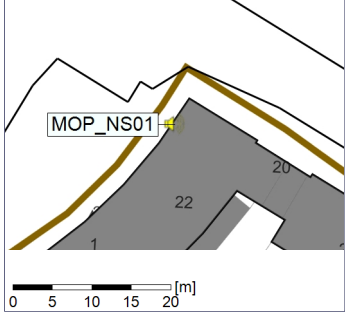

Remarks

...

Noise Time Related Diagram

27/07/2022
28/07/2022

○○○○ MOP_NS01

Project: Kronos Sydhavnen
Construction: Mozarts Plads
Location: N-V

Plan View

Remarks