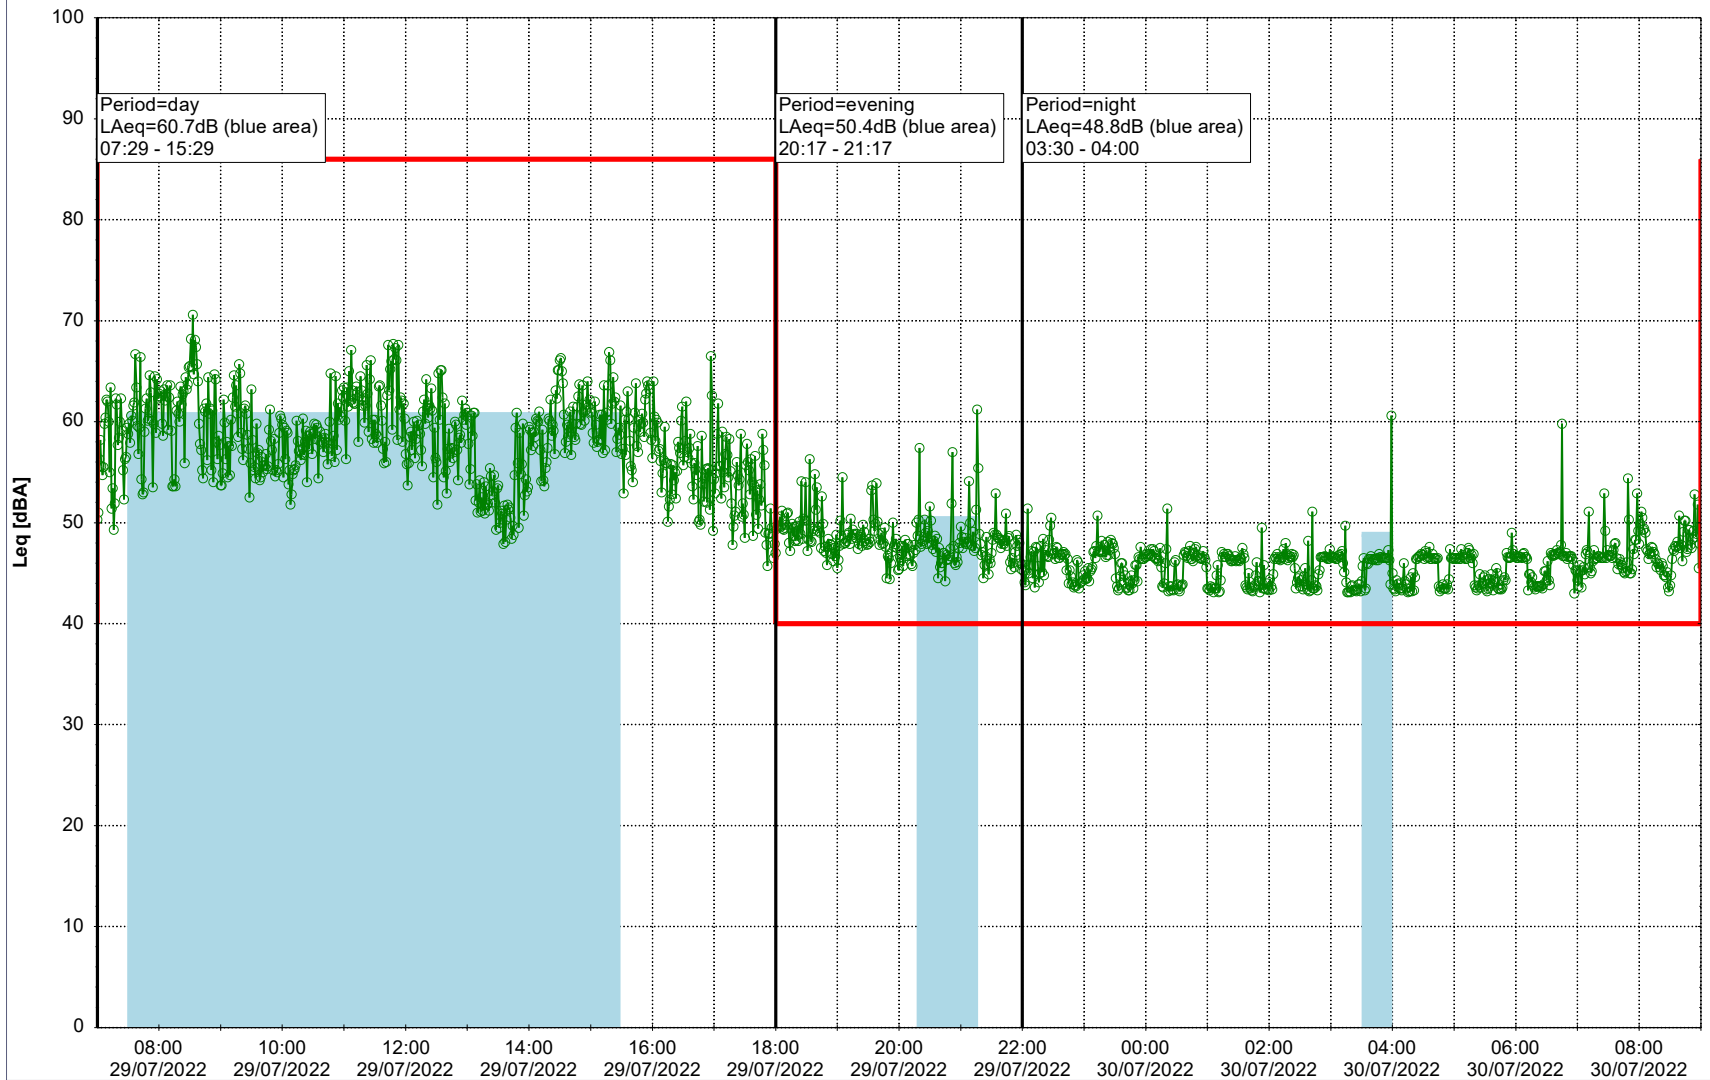

...

Noise Time Related Diagram

28/07/2022
29/07/2022

○○○○ MOP_NS01

Project: Kronos Sydhavnen
Construction: Mozarts Plads
Location: N-V

Plan View

Remarks

...

Noise Time Related Diagram

29/07/2022
30/07/2022

○○○○ MOP_NS01

Project: Kronos Sydhavnen
Construction: Mozarts Plads
Location: N-V

Plan View

Remarks

...

Noise Time Related Diagram