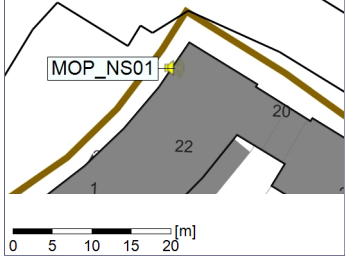

...

Noise Time Related Diagram

28/07/2022
29/07/2022

○○○○ MOP_NS01

Project: Kronos Sydhavnen
Construction: Mozarts Plads
Location: N-V

Plan View

Remarks

...