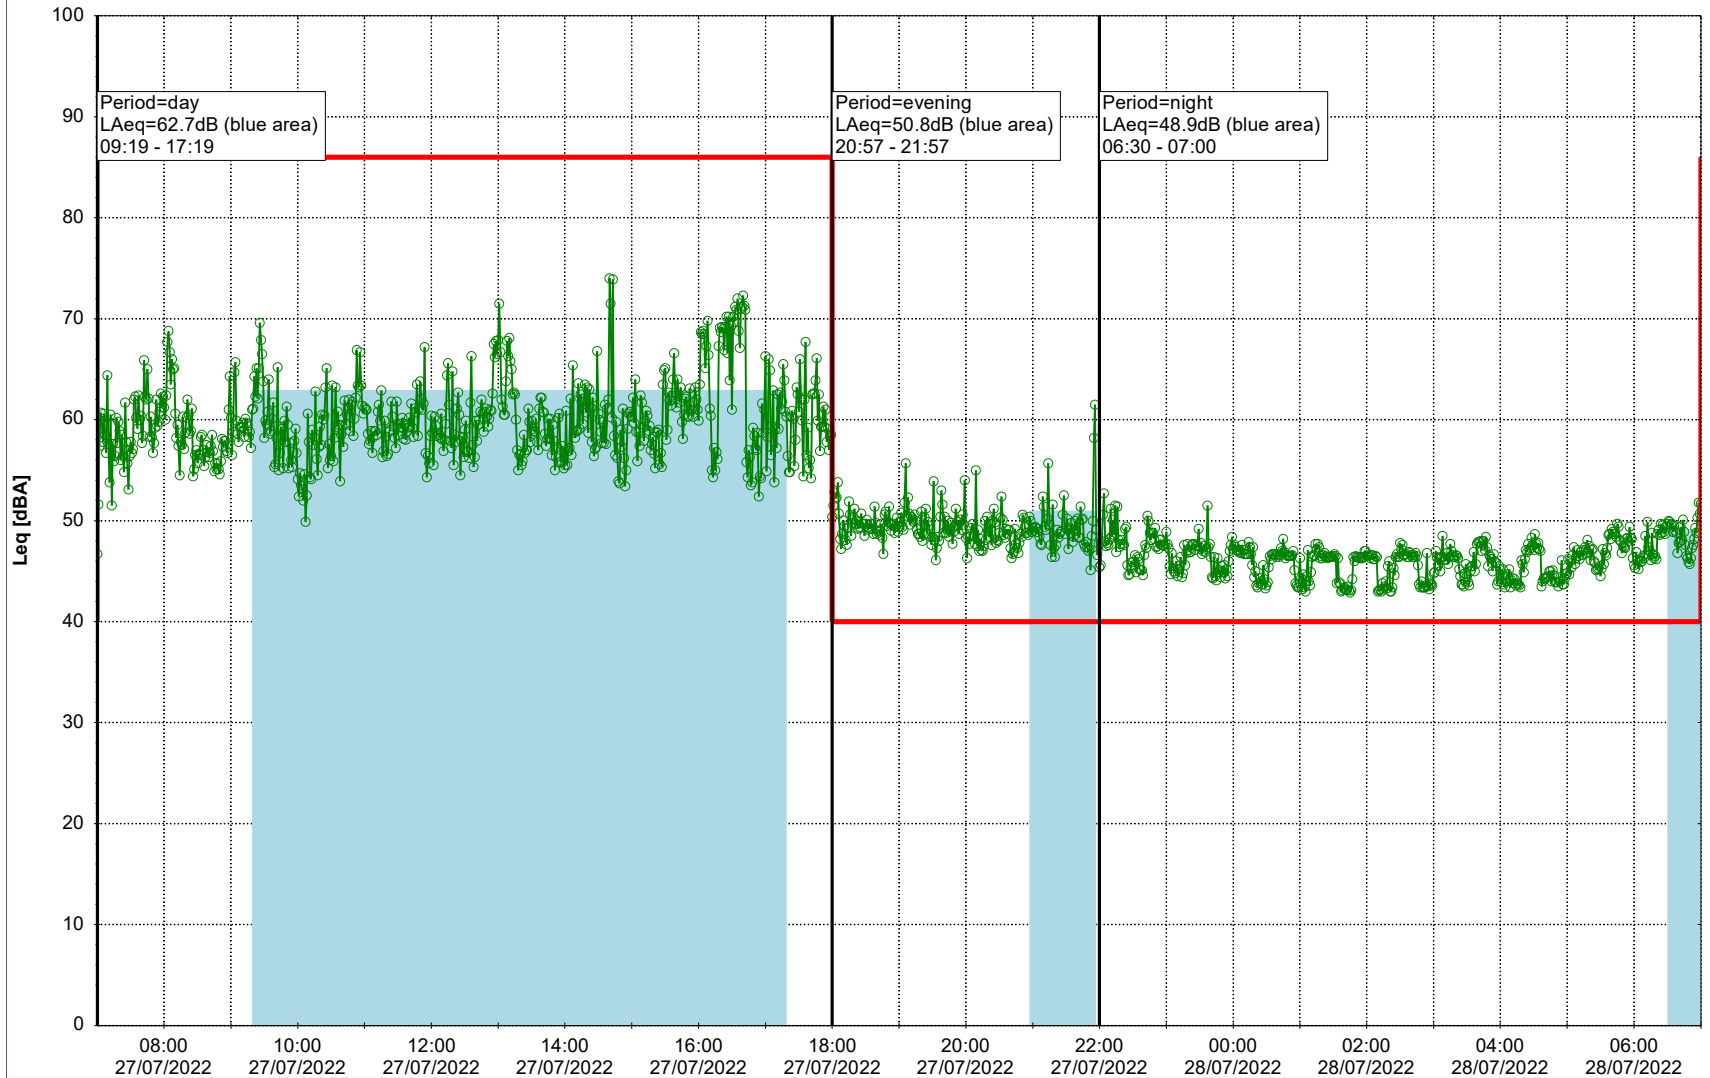

Plan View

Remarks

...

Noise Time Related Diagram

26/07/2022
27/07/2022

○○○○ MOP_NS01

Project: Kronos Sydhavnen
Construction: Mozarts Plads
Location: N-V

Plan View

Remarks

...

Noise Time Related Diagram

27/07/2022
28/07/2022

○○○○ MOP_NS01

Project: Kronos Sydhavnen
Construction: Mozarts Plads
Location: N-V

Plan View

Remarks

30/07/2022
31/07/2022

○○○○ MOP_NS01

Project: Kronos Sydhavnen
Construction: Mozarts Plads
Location: N-V

Plan View

Remarks

...

Noise Time Related Diagram

31/07/2022
01/08/2022