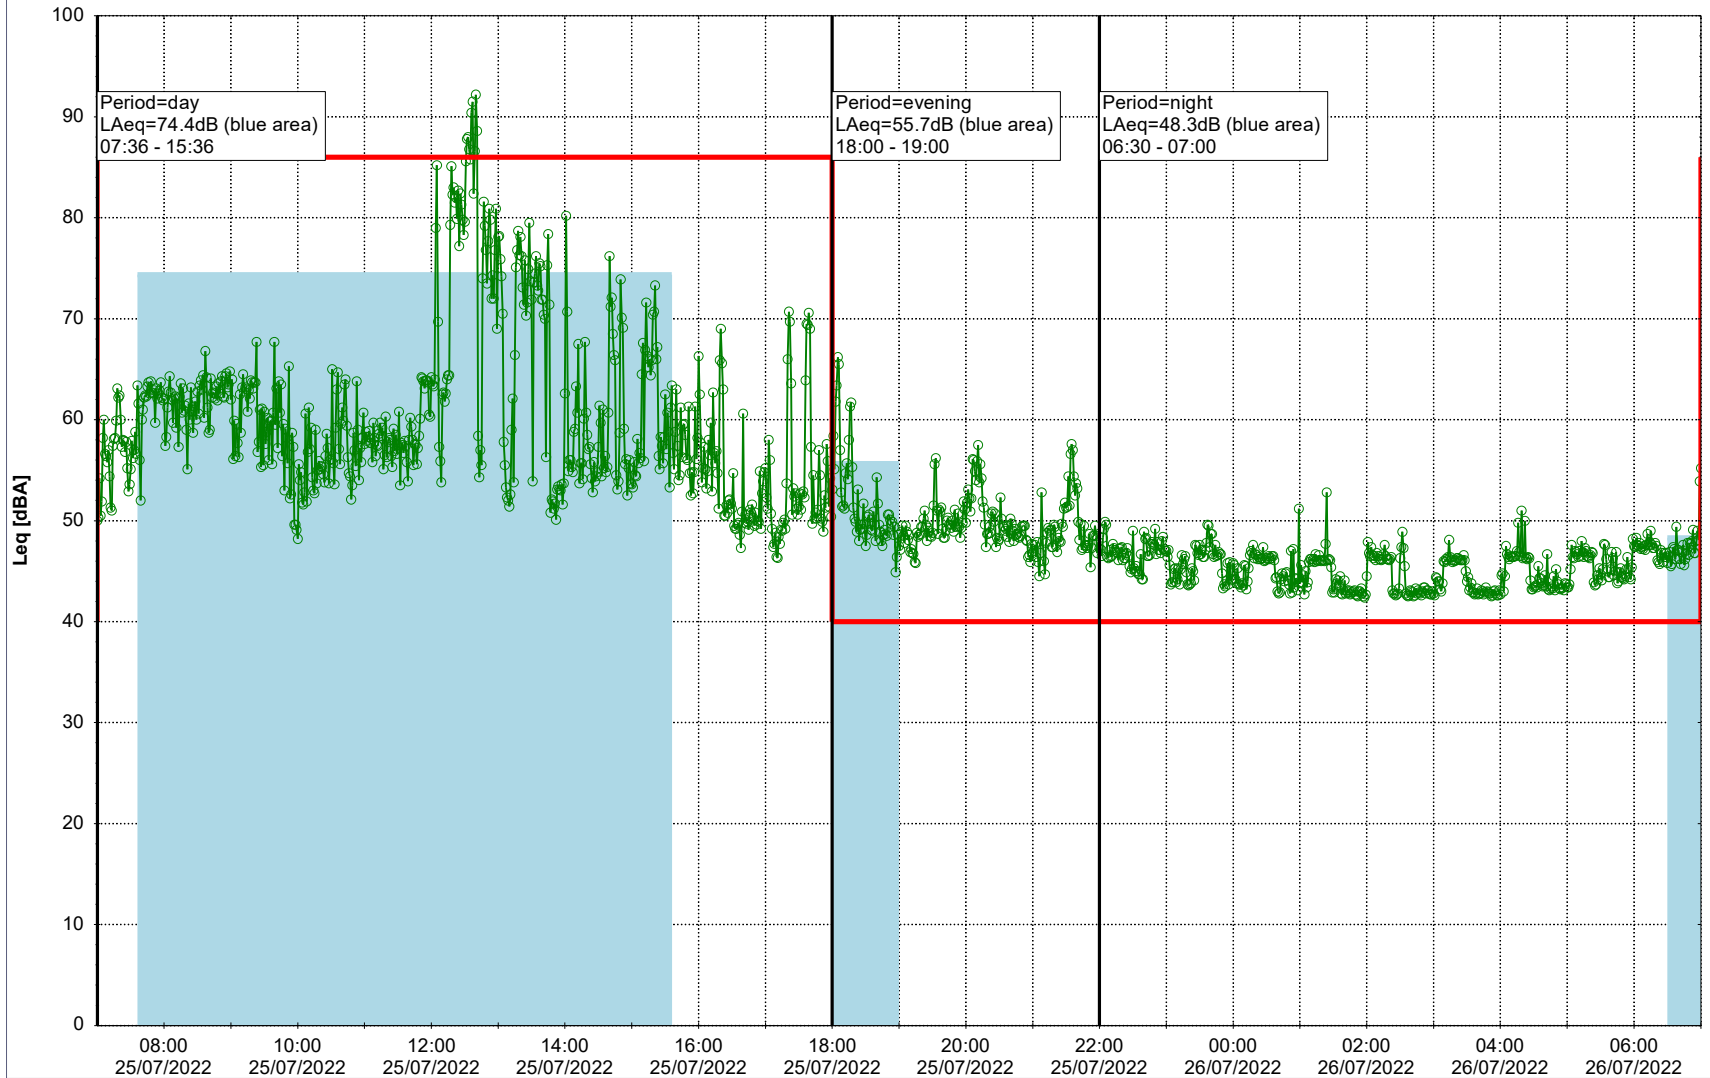

Project: Kronos Sydhavnen
Construction: Mozarts Plads
Location: N-V

Plan View

Remarks

...

Noise Time Related Diagram

25/07/2022
26/07/2022

○○○○ MOP_NS01

Project: Kronos Sydhavnen
Construction: Mozarts Plads
Location: N-V

Plan View

Remarks

...

Noise Time Related Diagram

26/07/2022
27/07/2022

○○○○ MOP_NS01

Project: Kronos Sydhavnen
Construction: Mozarts Plads
Location: N-V

Plan View

Remarks

...

Noise Time Related Diagram

27/07/2022
28/07/2022

○○○○ MOP_NS01

Project: Kronos Sydhavnen
Construction: Mozarts Plads
Location: N-V

Plan View

Remarks

30/07/2022
31/07/2022

○○○○ MOP_NS01

Project: Kronos Sydhavnen
Construction: Mozarts Plads
Location: N-V

Plan View

Remarks

...

Noise Time Related Diagram

31/07/2022
01/08/2022