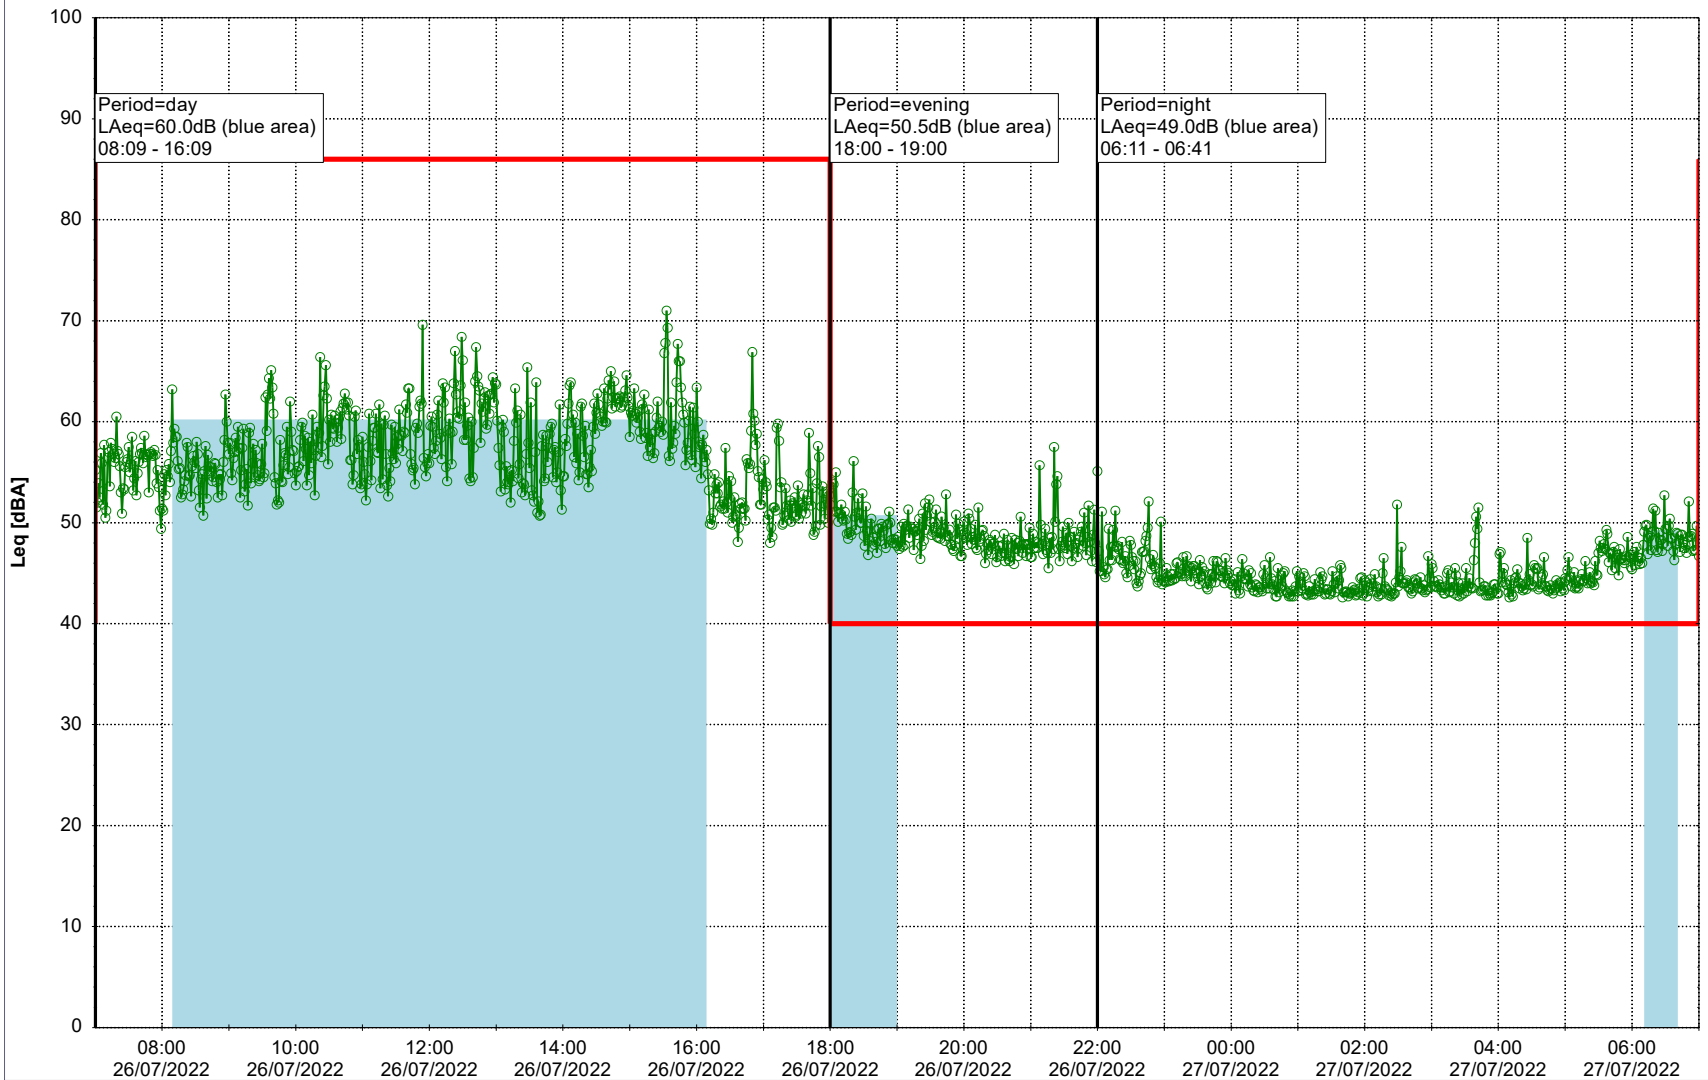

Plan View

Remarks

...

Noise Time Related Diagram

26/07/2022
27/07/2022

○○○○ MOP_NS01

Project: Kronos Sydhavnen
Construction: Mozarts Plads
Location: N-V

Plan View