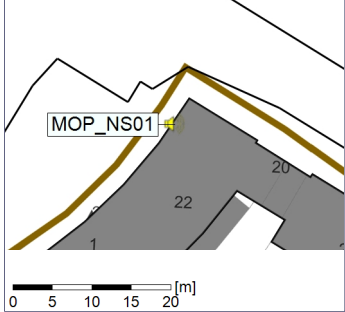

Noise Time Related Diagram

29/07/2022
30/07/2022

○○○○ MOP_NS01

Project: Kronos Sydhavnen
Construction: Mozarts Plads
Location: N-V

Plan View

Remarks

...

Noise Time Related Diagram