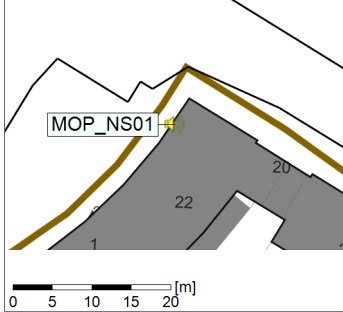

Project: Kronos Sydhavnen
Construction: Mozarts Plads
Location: N-V

Plan View

Remarks

...

Noise Time Related Diagram

25/07/2022
26/07/2022

○○○○ MOP_NS01

Project: Kronos Sydhavnen
Construction: Mozarts Plads
Location: N-V