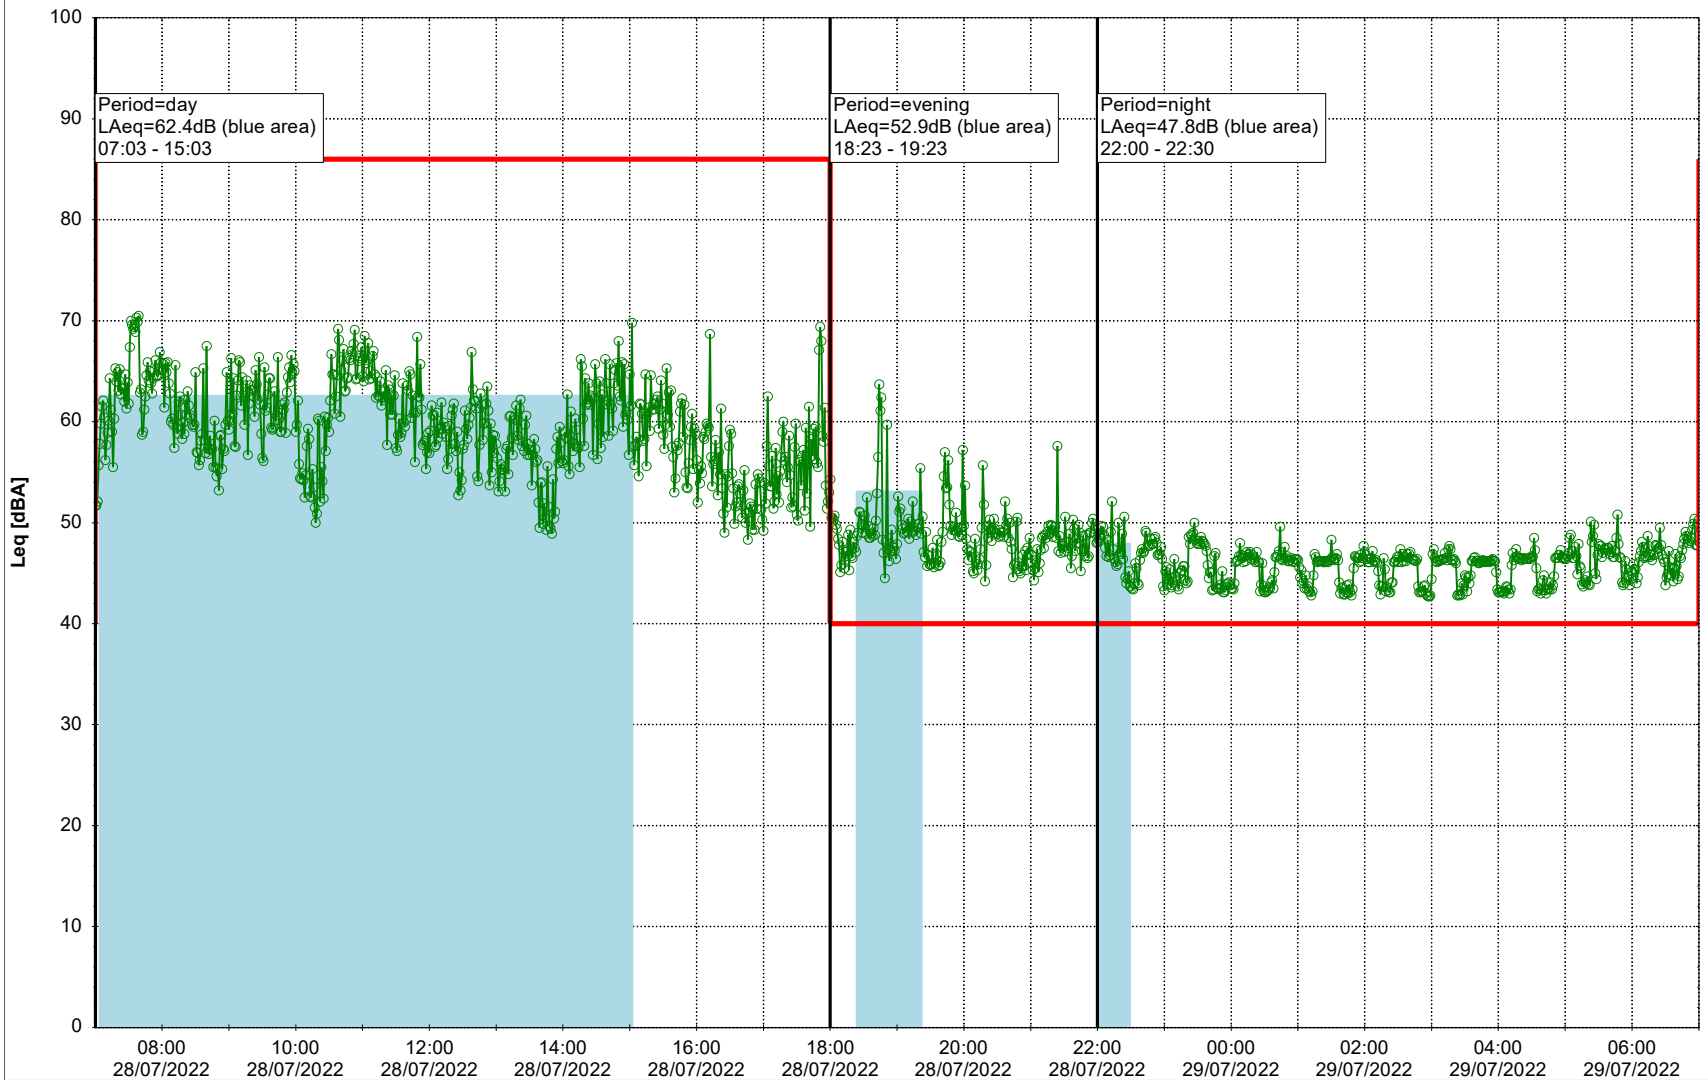

Remarks

...

Noise Time Related Diagram

27/07/2022
28/07/2022

○○○○ MOP_NS01

Project: Kronos Sydhavnen
Construction: Mozarts Plads
Location: N-V

Plan View

Remarks

...

Noise Time Related Diagram

28/07/2022
29/07/2022

○○○○ MOP_NS01

Project: Kronos Sydhavnen
Construction: Mozarts Plads
Location: N-V

Plan View

Remarks

...

Noise Time Related Diagram

29/07/2022
30/07/2022

○○○○ MOP_NS01

Project: Kronos Sydhavnen
Construction: Mozarts Plads
Location: N-V

Plan View

Remarks

...

Noise Time Related Diagram