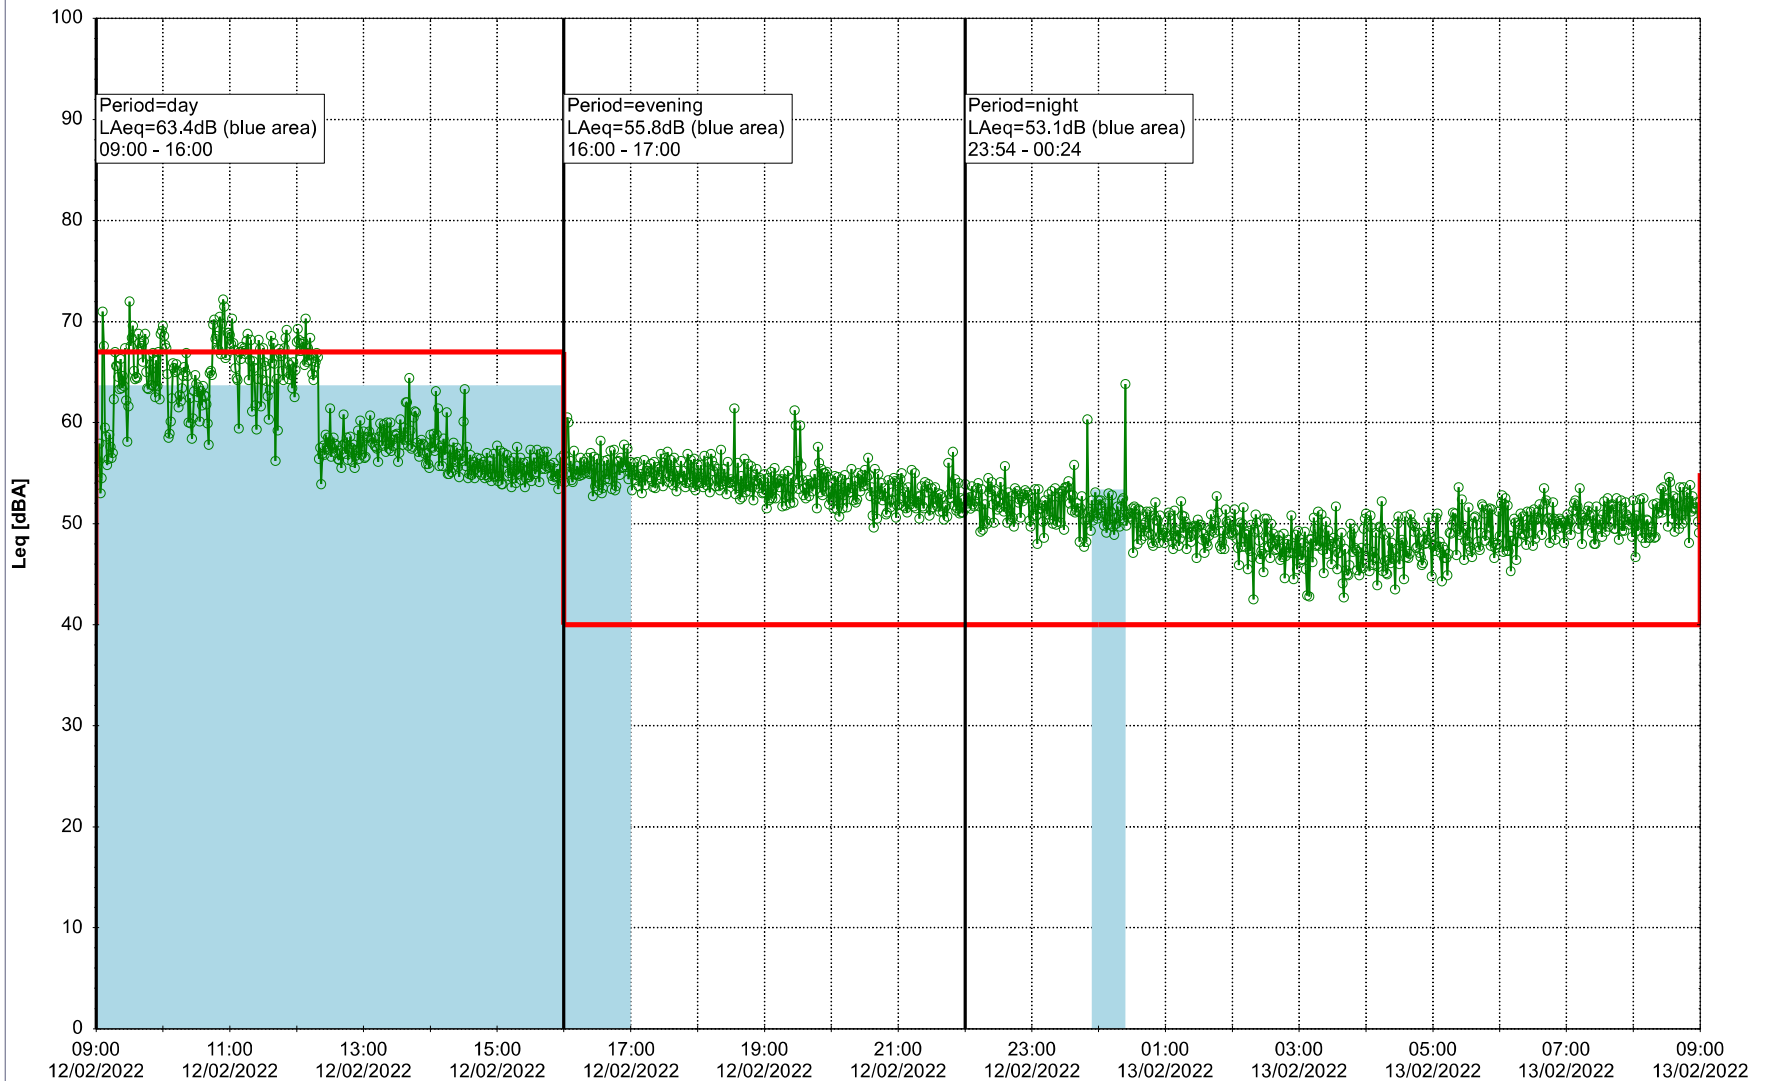

Noise Time Related Diagram

11/02/2022
12/02/2022

○○○ SLU_NS01

Project: Kronos Sydhavnen
Construction: Sluseholmen
Location: N-V

Plan View

Remarks

- Ørsted Værket

Noise Time Related Diagram

12/02/2022
13/02/2022

○○○ SLU_NS01

Project: Kronos Sydhavnen
Construction: Sluseholmen
Location: N-V

Plan View

Remarks

- Ørsted Værket

Noise Time Related Diagram

13/02/2022
14/02/2022