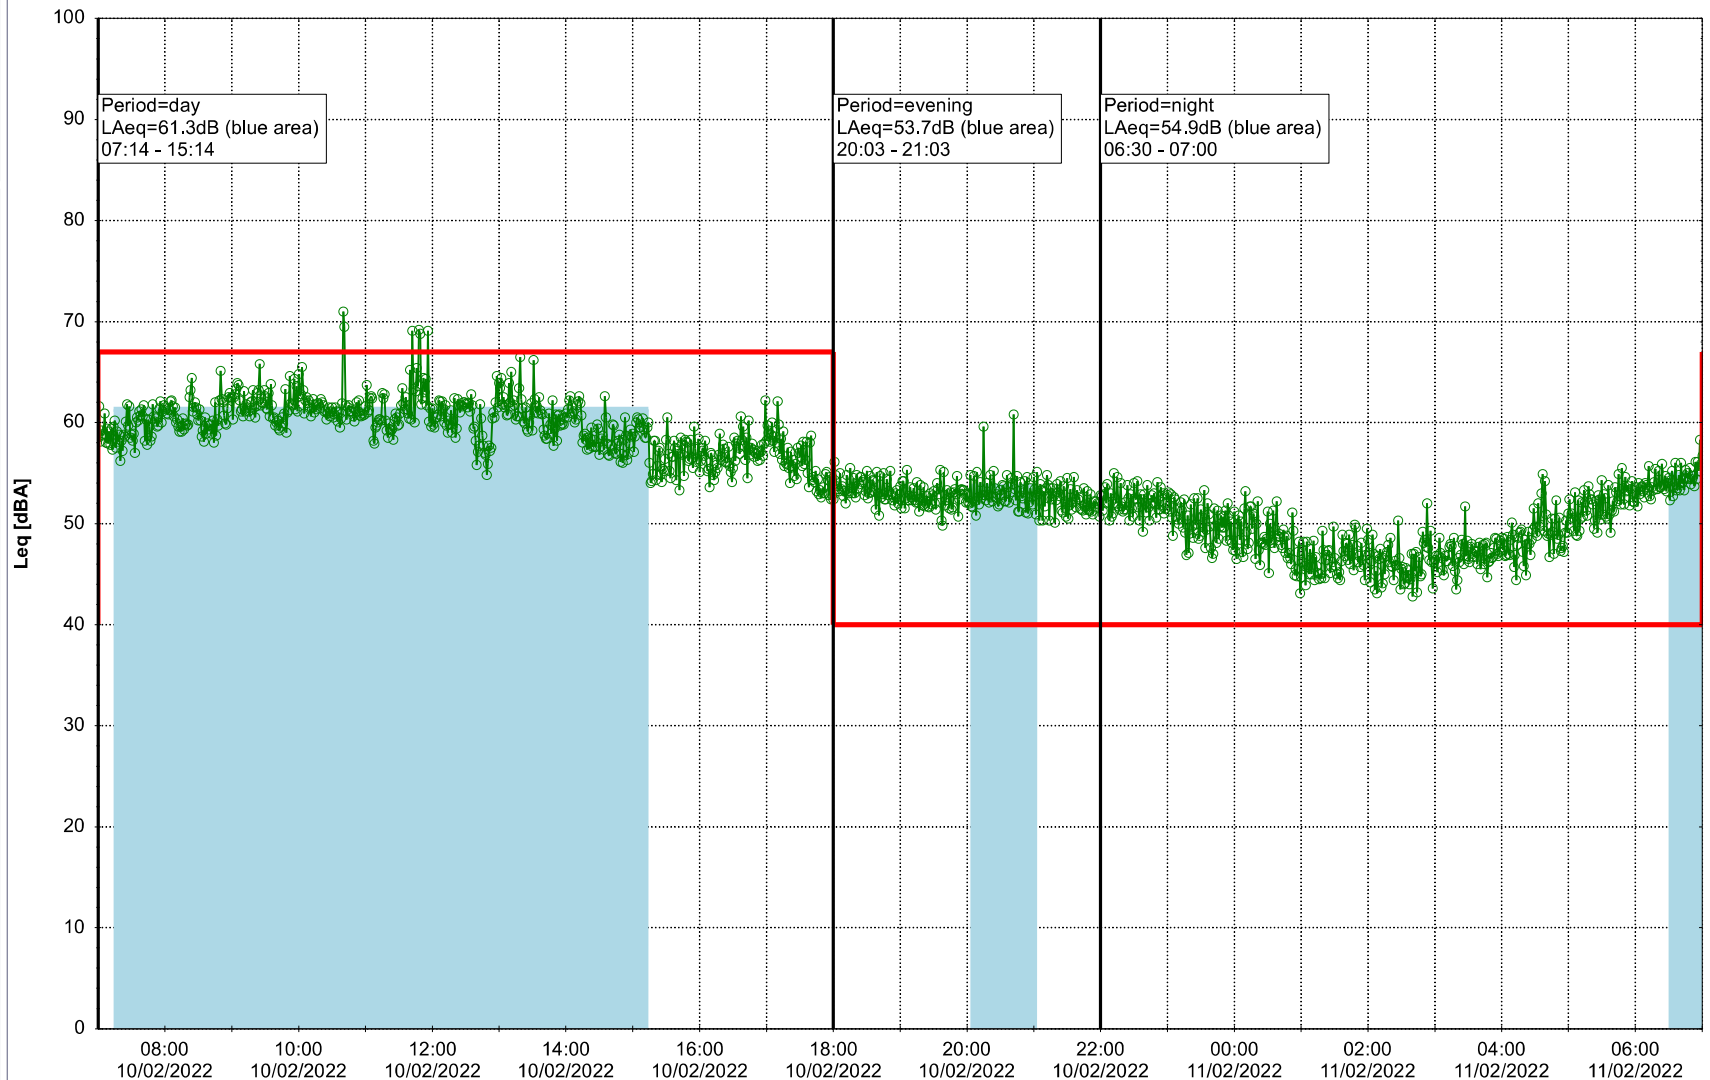

Remarks

...

Noise Time Related Diagram

09/02/2022
10/02/2022

○○○ SLU_NS01

Project: Kronos Sydhavnen
Construction: Sluseholmen
Location: N-V

Plan View

Remarks

- Ørsted Værket

Noise Time Related Diagram

10/02/2022
11/02/2022

○○○ SLU_NS01

Project: Kronos Sydhavnen
Construction: Sluseholmen
Location: N-V

Plan View

Remarks

- Ørsted Værket

Noise Time Related Diagram

11/02/2022
12/02/2022

○○○ SLU_NS01

Project: Kronos Sydhavnen
Construction: Sluseholmen
Location: N-V

Plan View

Remarks

- Ørsted Værket

Noise Time Related Diagram

12/02/2022
13/02/2022

○○○ SLU_NS01

Project: Kronos Sydhavnen
Construction: Sluseholmen
Location: N-V

Plan View

Remarks

- Ørsted Værket

Noise Time Related Diagram

13/02/2022
14/02/2022