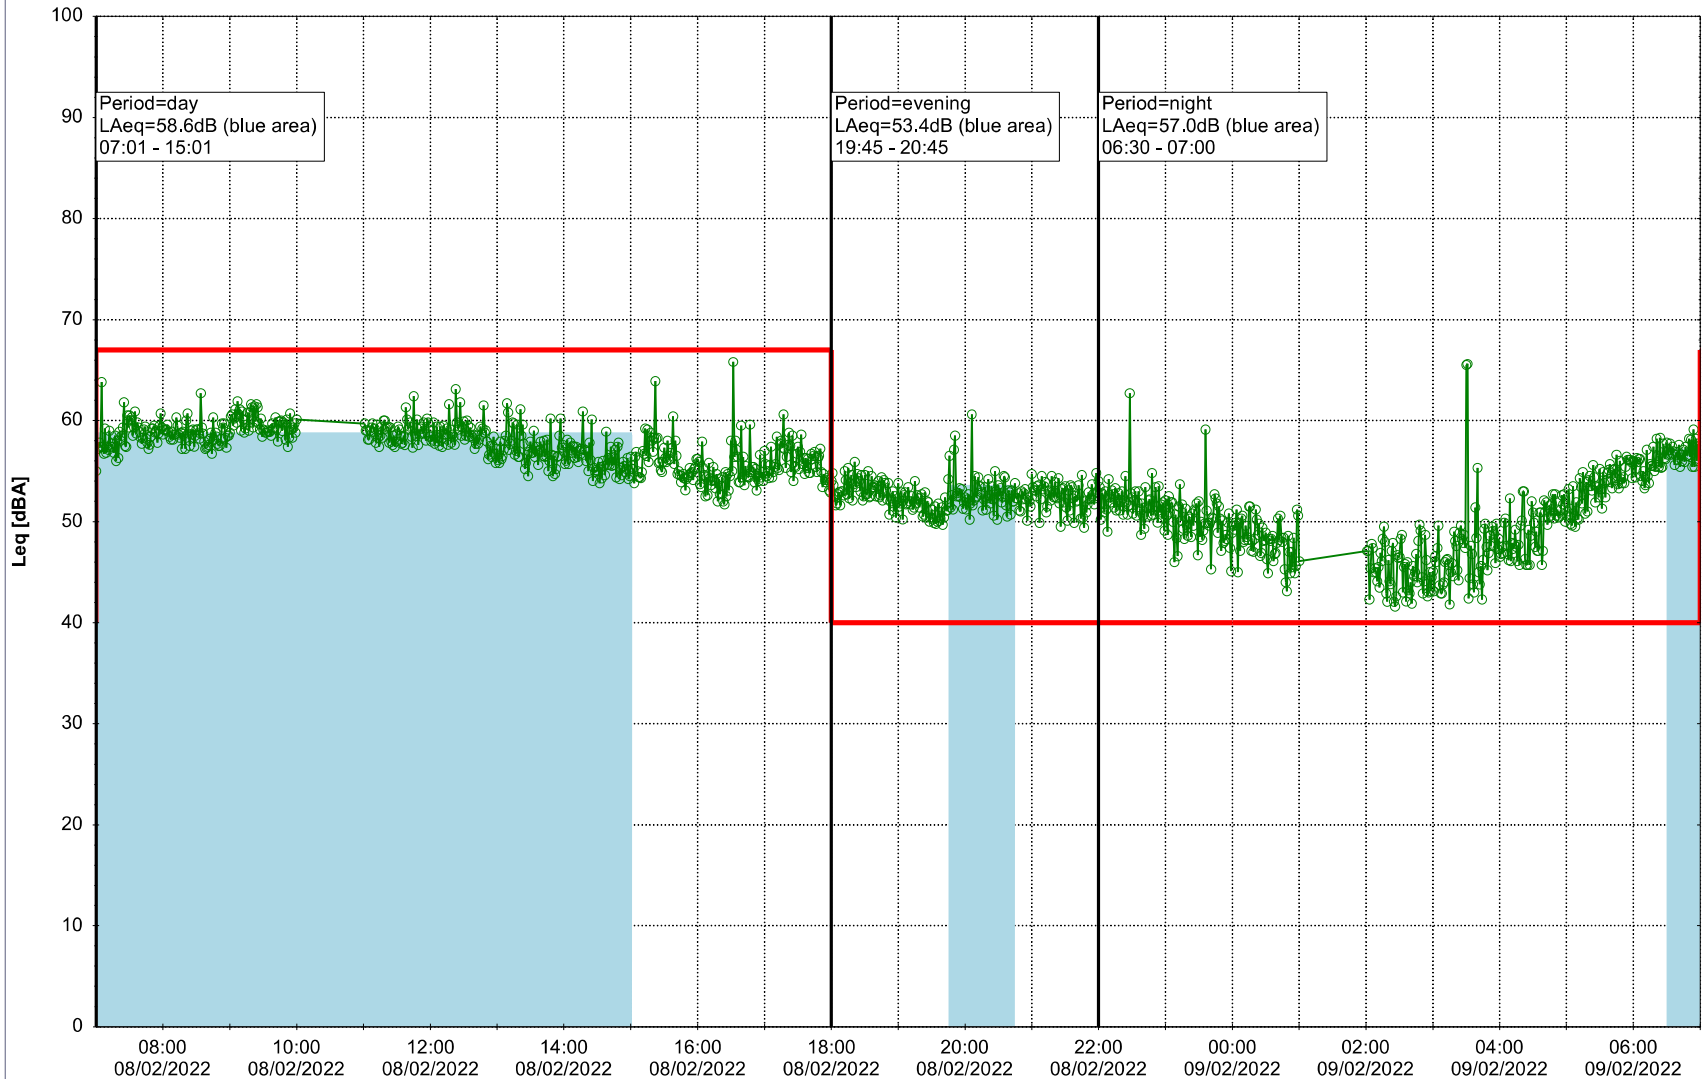

Project: Kronos Sydhavnen
Construction: Sluseholmen
Location: N-V

Plan View

Noise Time Related Diagram

08/02/2022
09/02/2022

○○○○ SLU_NS01

Project: Kronos Sydhavnen
Construction: Sluseholmen
Location: N-V

Plan View

Remarks

...

Noise Time Related Diagram

09/02/2022
10/02/2022

○○○ SLU_NS01

Project: Kronos Sydhavnen
Construction: Sluseholmen
Location: N-V

Plan View

Remarks

Noise Time Related Diagram

11/02/2022
12/02/2022

○○○ SLU_NS01

Project: Kronos Sydhavnen
Construction: Sluseholmen
Location: N-V

Plan View

Remarks

- Ørsted Værket

Noise Time Related Diagram

12/02/2022
13/02/2022

○○○ SLU_NS01

Project: Kronos Sydhavnen
Construction: Sluseholmen
Location: N-V

Plan View

Remarks

- Ørsted Værket

Noise Time Related Diagram

13/02/2022
14/02/2022