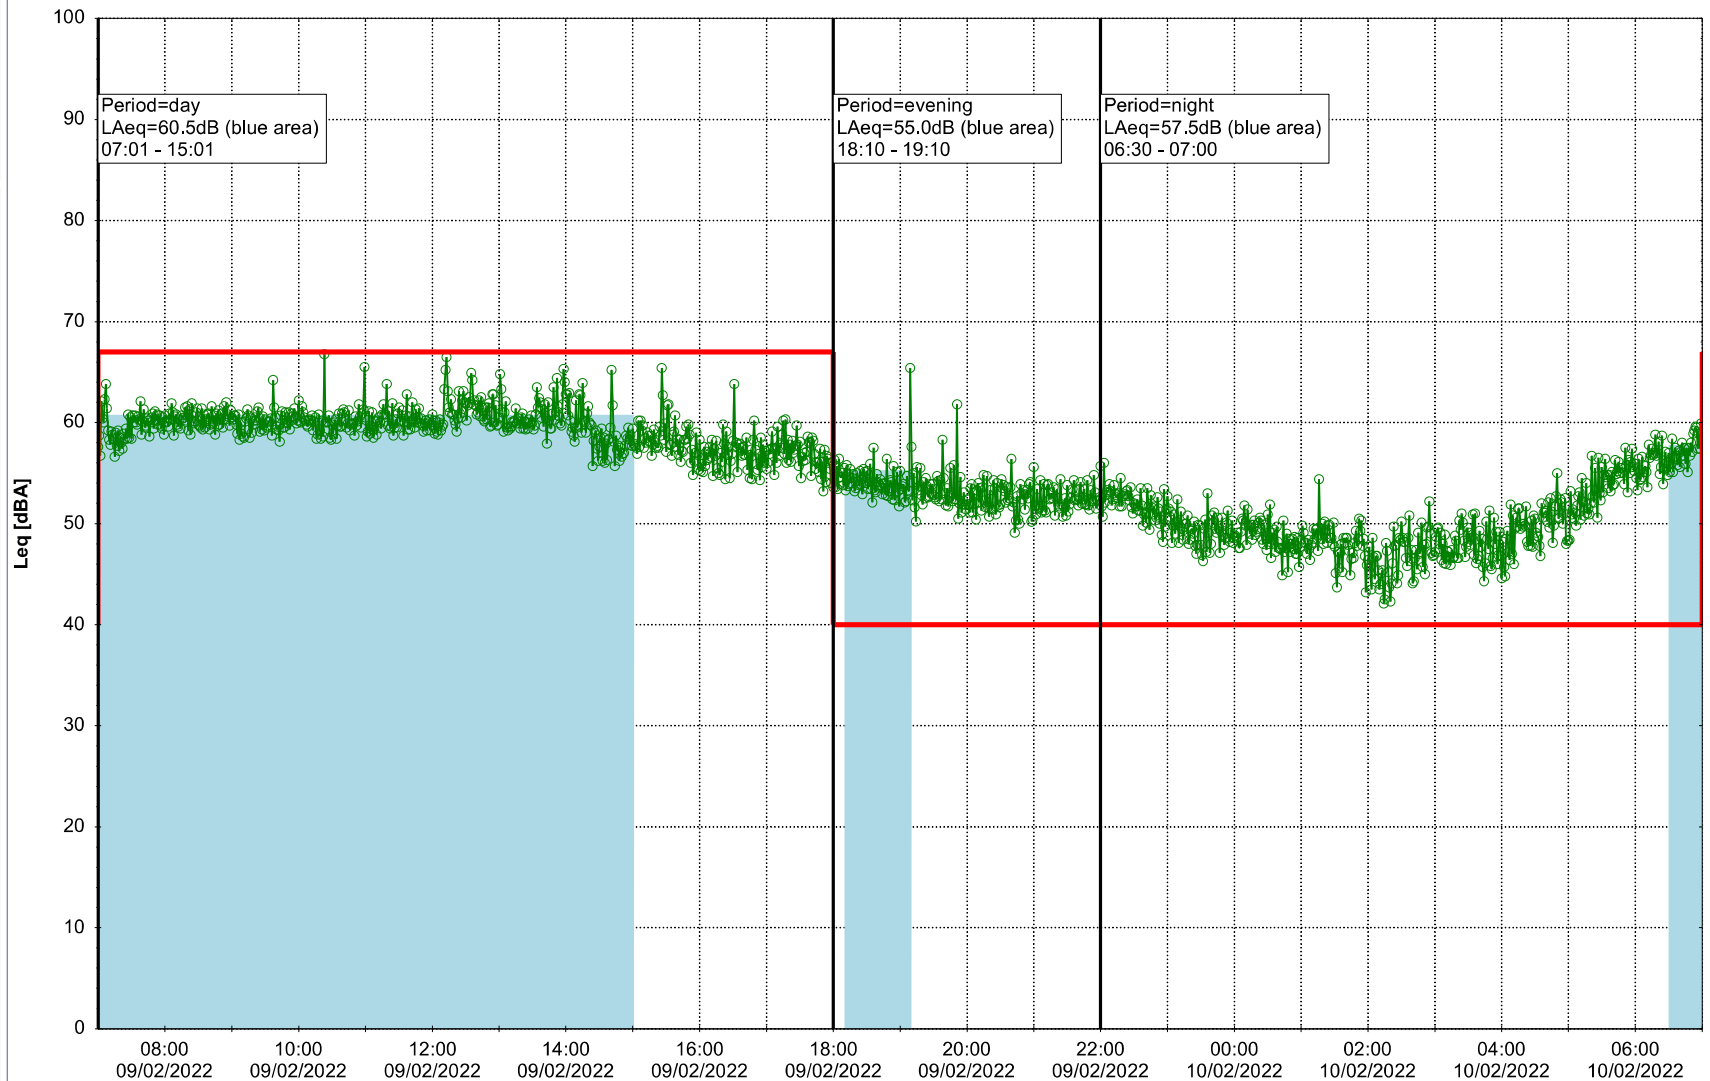

Project: Kronos Sydhavnen
Construction: Sluseholmen
Location: N-V

Plan View

Noise Time Related Diagram

08/02/2022
09/02/2022

○○○○ SLU_NS01

Project: Kronos Sydhavnen
Construction: Sluseholmen
Location: N-V

Plan View

Remarks

...

Noise Time Related Diagram

09/02/2022
10/02/2022

○○○ SLU_NS01

Project: Kronos Sydhavnen
Construction: Sluseholmen
Location: N-V

Plan View

Remarks

Noise Time Related Diagram

11/02/2022
12/02/2022

○○○ SLU_NS01

Project: Kronos Sydhavnen
Construction: Sluseholmen
Location: N-V

Plan View

Remarks

- Ørsted Værket

Noise Time Related Diagram

12/02/2022
13/02/2022

○○○ SLU_NS01

Project: Kronos Sydhavnen
Construction: Sluseholmen
Location: N-V

Plan View

Remarks

- Ørsted Værket

Noise Time Related Diagram

13/02/2022
14/02/2022