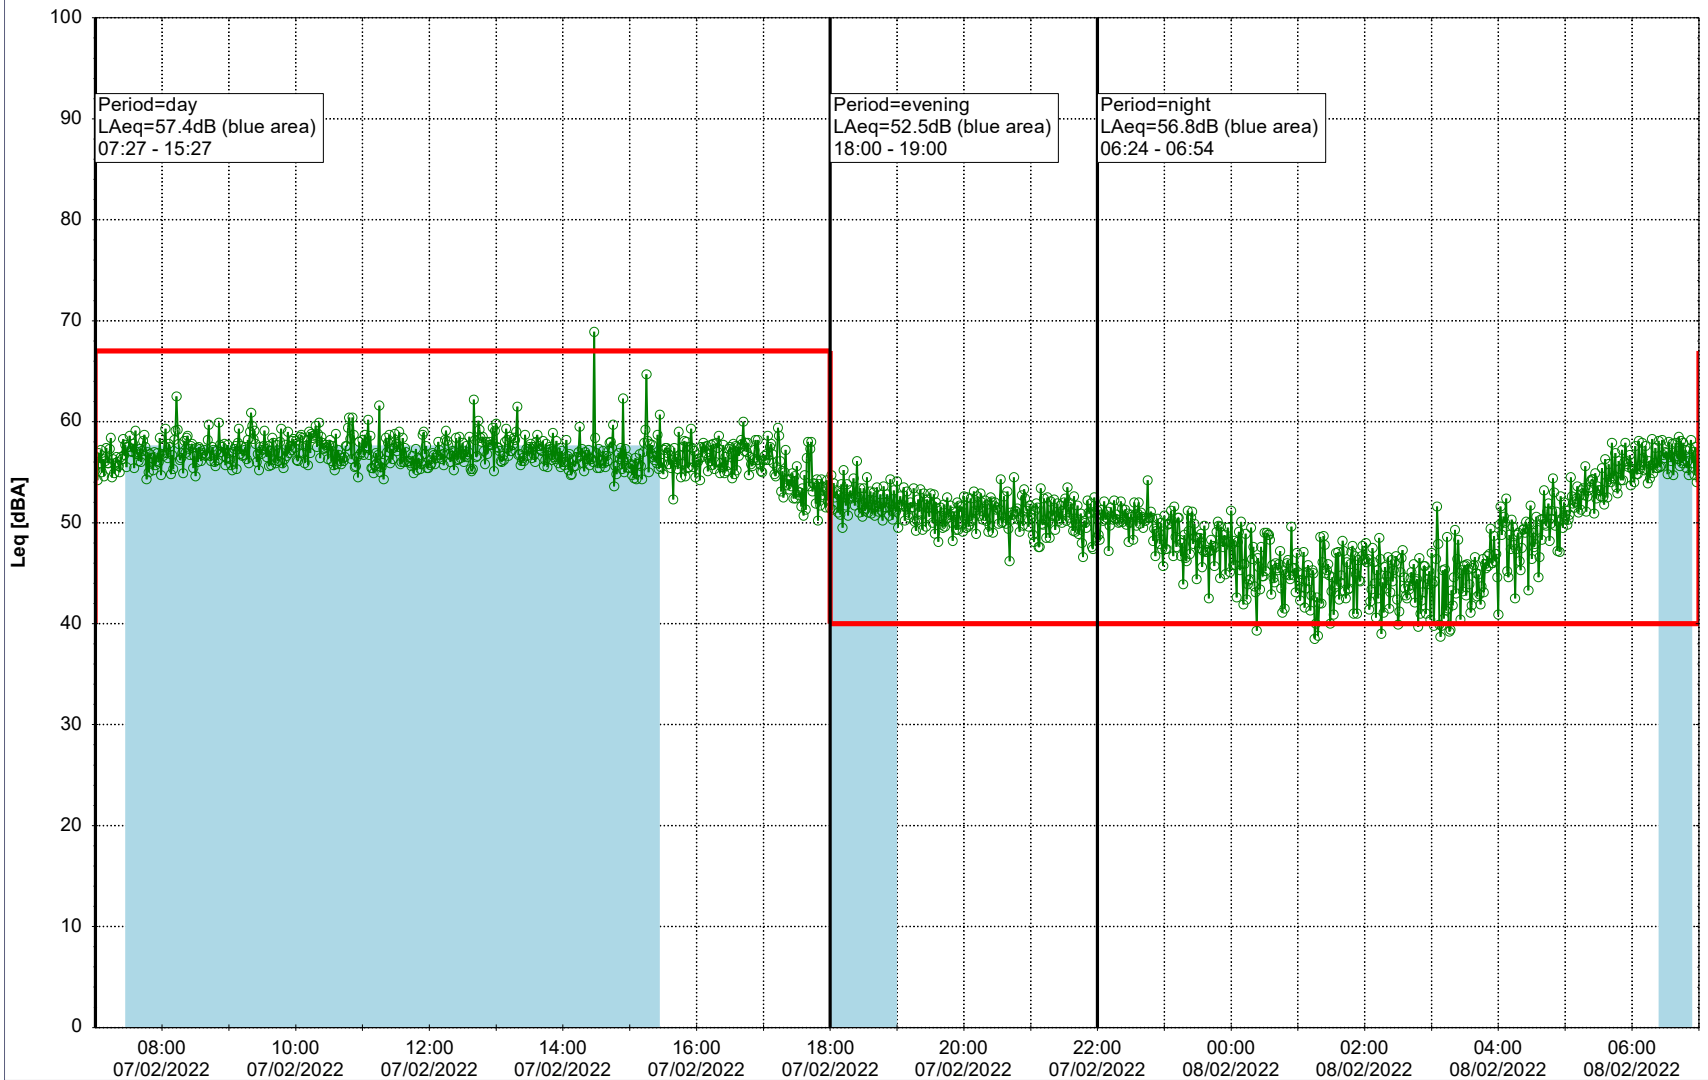

Project: Kronos Sydhavnen
Construction: Sluseholmen
Location: N-V

Plan View

0 5 10 15 20 [m]

Remarks

...

Noise Time Related Diagram

07/02/2022
08/02/2022

○○○ SLU_NS01

Project: Kronos Sydhavnen
Construction: Sluseholmen
Location: N-V

Plan View

Noise Time Related Diagram

08/02/2022
09/02/2022

○○○○ SLU_NS01

Project: Kronos Sydhavnen
Construction: Sluseholmen
Location: N-V

Plan View

Remarks

...

Noise Time Related Diagram

09/02/2022
10/02/2022

○○○ SLU_NS01

Project: Kronos Sydhavnen
Construction: Sluseholmen
Location: N-V

Plan View

Remarks

Noise Time Related Diagram

11/02/2022
12/02/2022

○○○ SLU_NS01

Project: Kronos Sydhavnen
Construction: Sluseholmen
Location: N-V

Plan View

Remarks

- Ørsted Værket

Noise Time Related Diagram