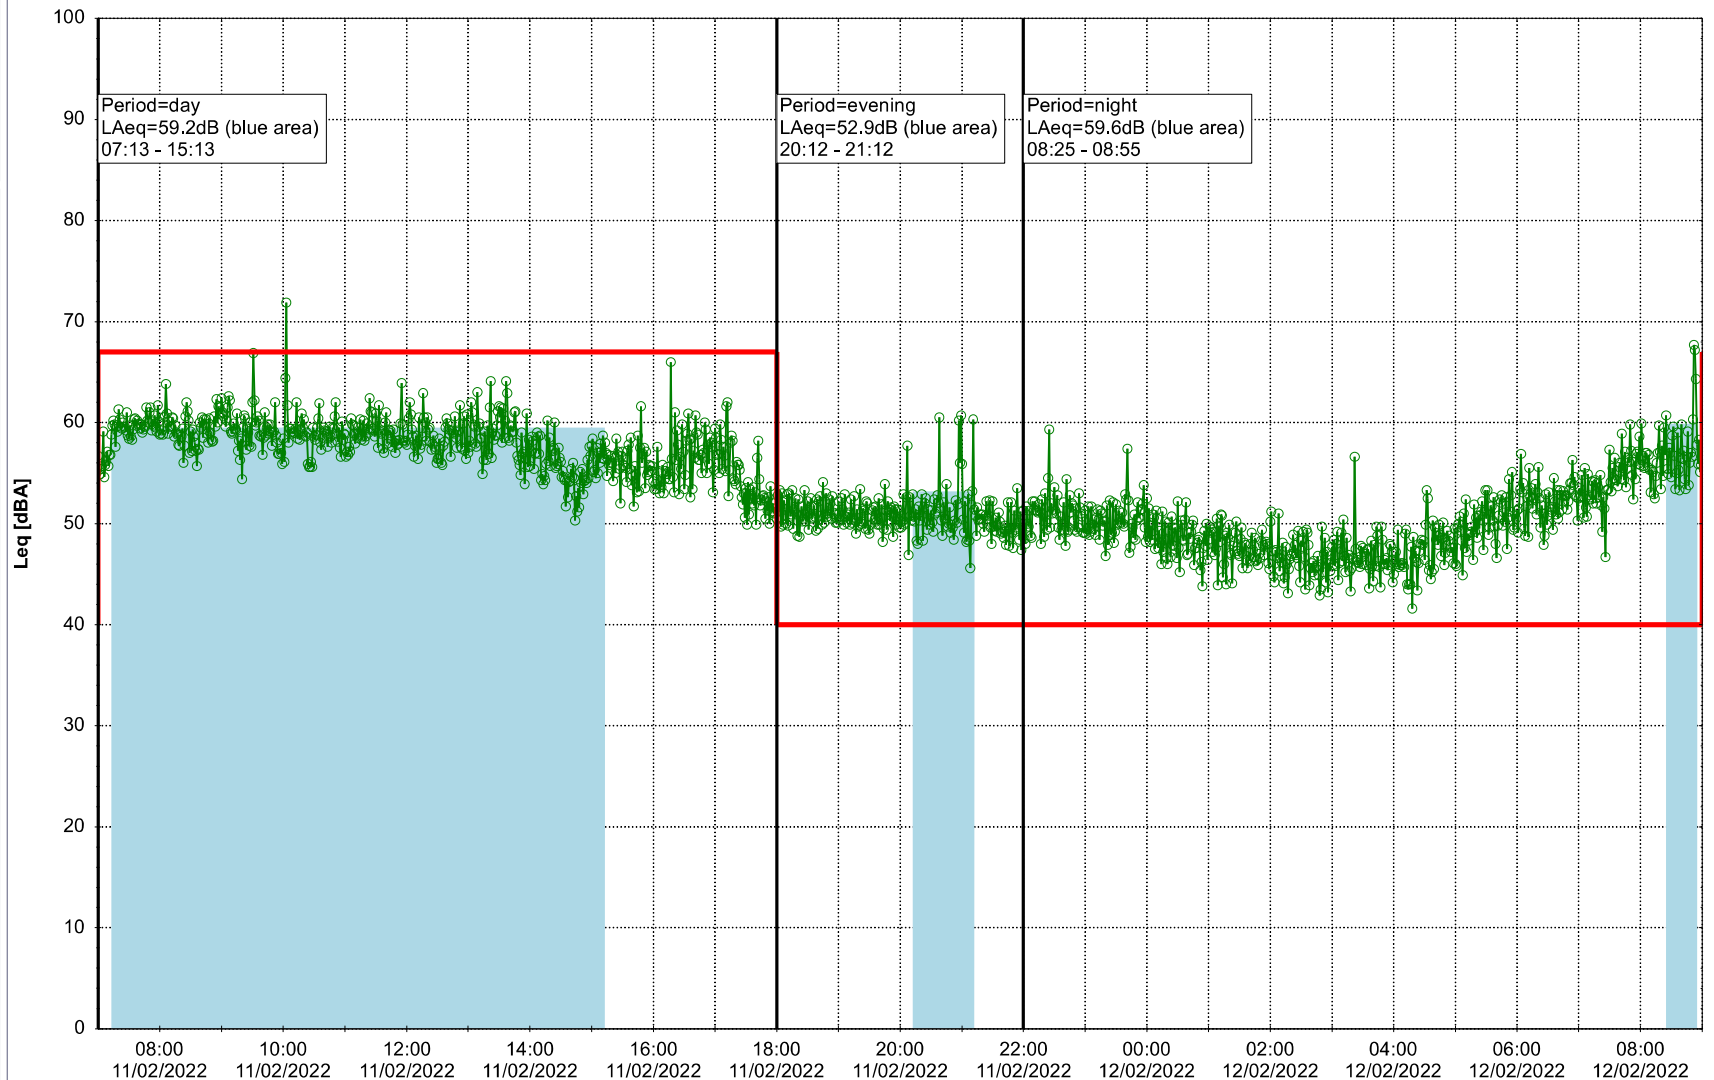

- Ørsted Værket

Noise Time Related Diagram

10/02/2022
11/02/2022

○○○ SLU_NS01

Project: Kronos Sydhavnen
Construction: Sluseholmen
Location: N-V

Plan View

Remarks

- Ørsted Værket

Noise Time Related Diagram

11/02/2022
12/02/2022

○○○ SLU_NS01

Project: Kronos Sydhavnen
Construction: Sluseholmen
Location: N-V

Plan View

Remarks

- Ørsted Værket

Noise Time Related Diagram

12/02/2022
13/02/2022

○○○ SLU_NS01

Project: Kronos Sydhavnen
Construction: Sluseholmen
Location: N-V

Plan View

Remarks

- Ørsted Værket

Noise Time Related Diagram

13/02/2022
14/02/2022