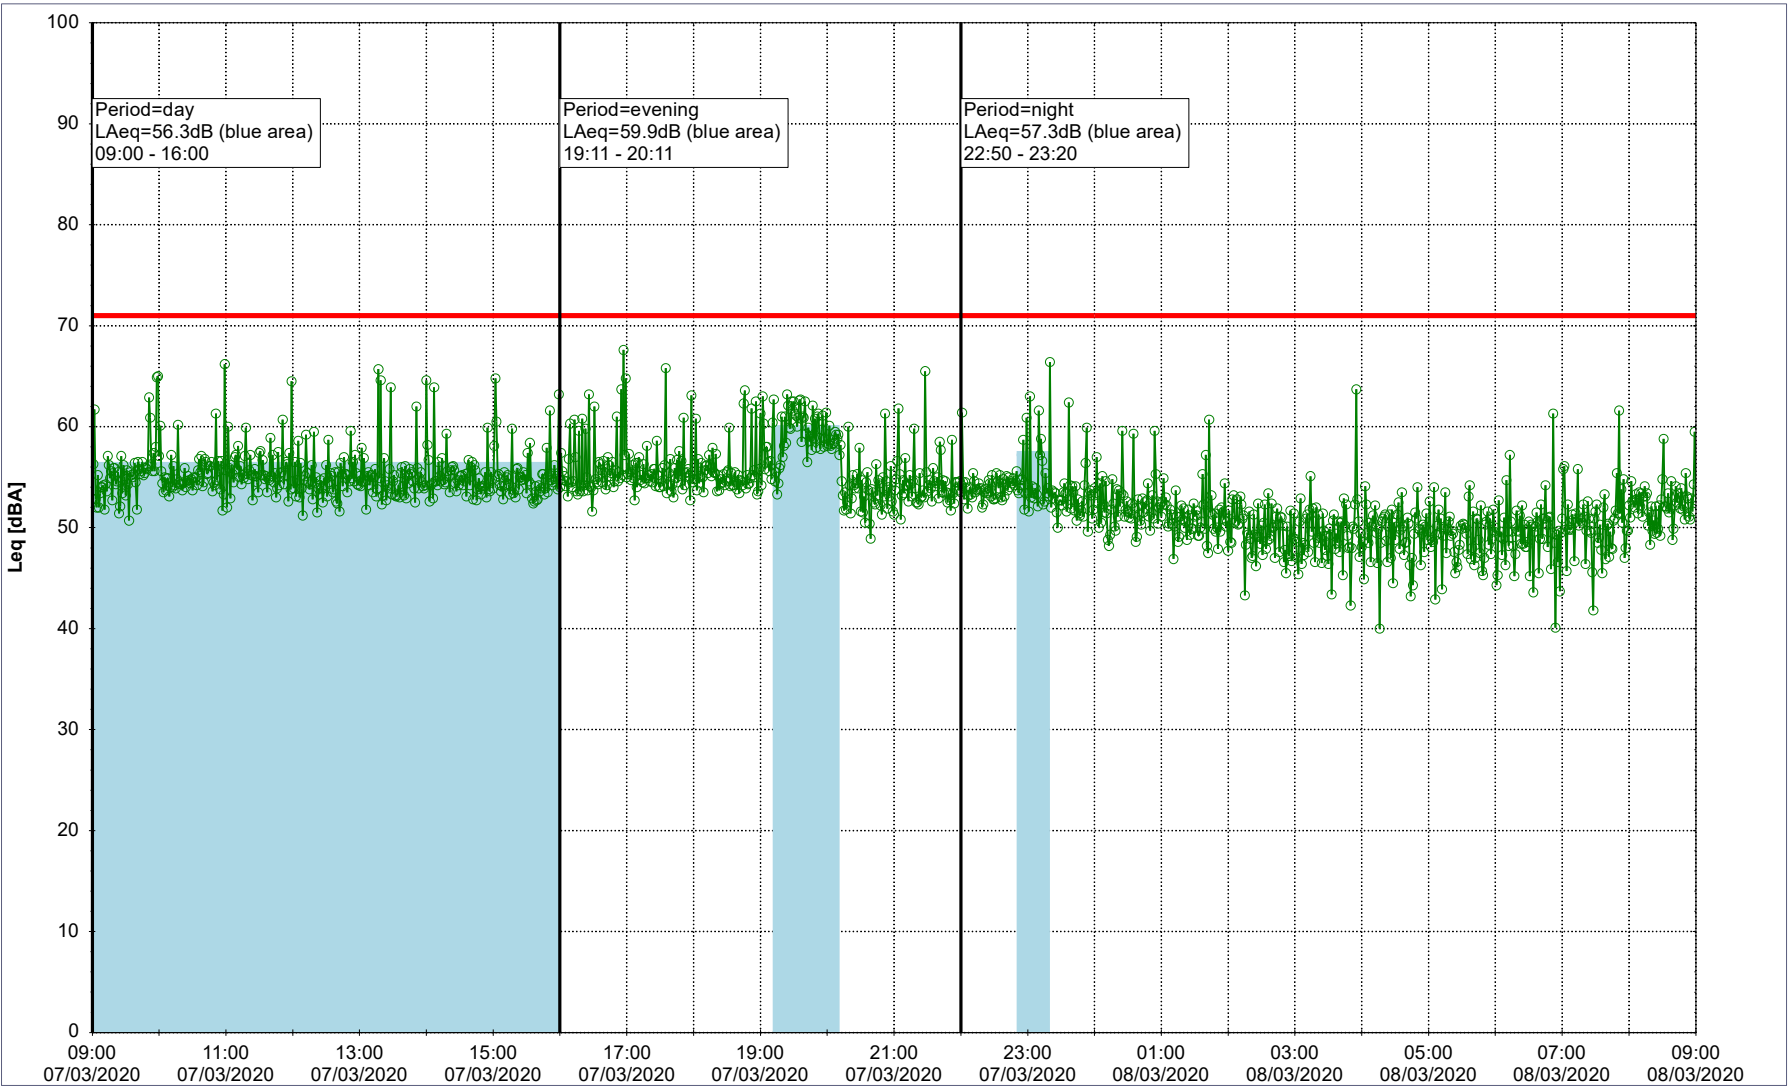

Project: Kronos Sydhavnen
Construction: Gåsebæk
Location: N-V

07/03/2020
08/03/2020

Remarks

...

Noise Time Related Diagram

○○○ GAB_NS01

Project: Kronos Sydhavnen
Construction: Gåsebæk
Location: N-V

08/03/2020
09/03/2020

Remarks

...

Noise Time Related Diagram

○○○ GAB_NS01