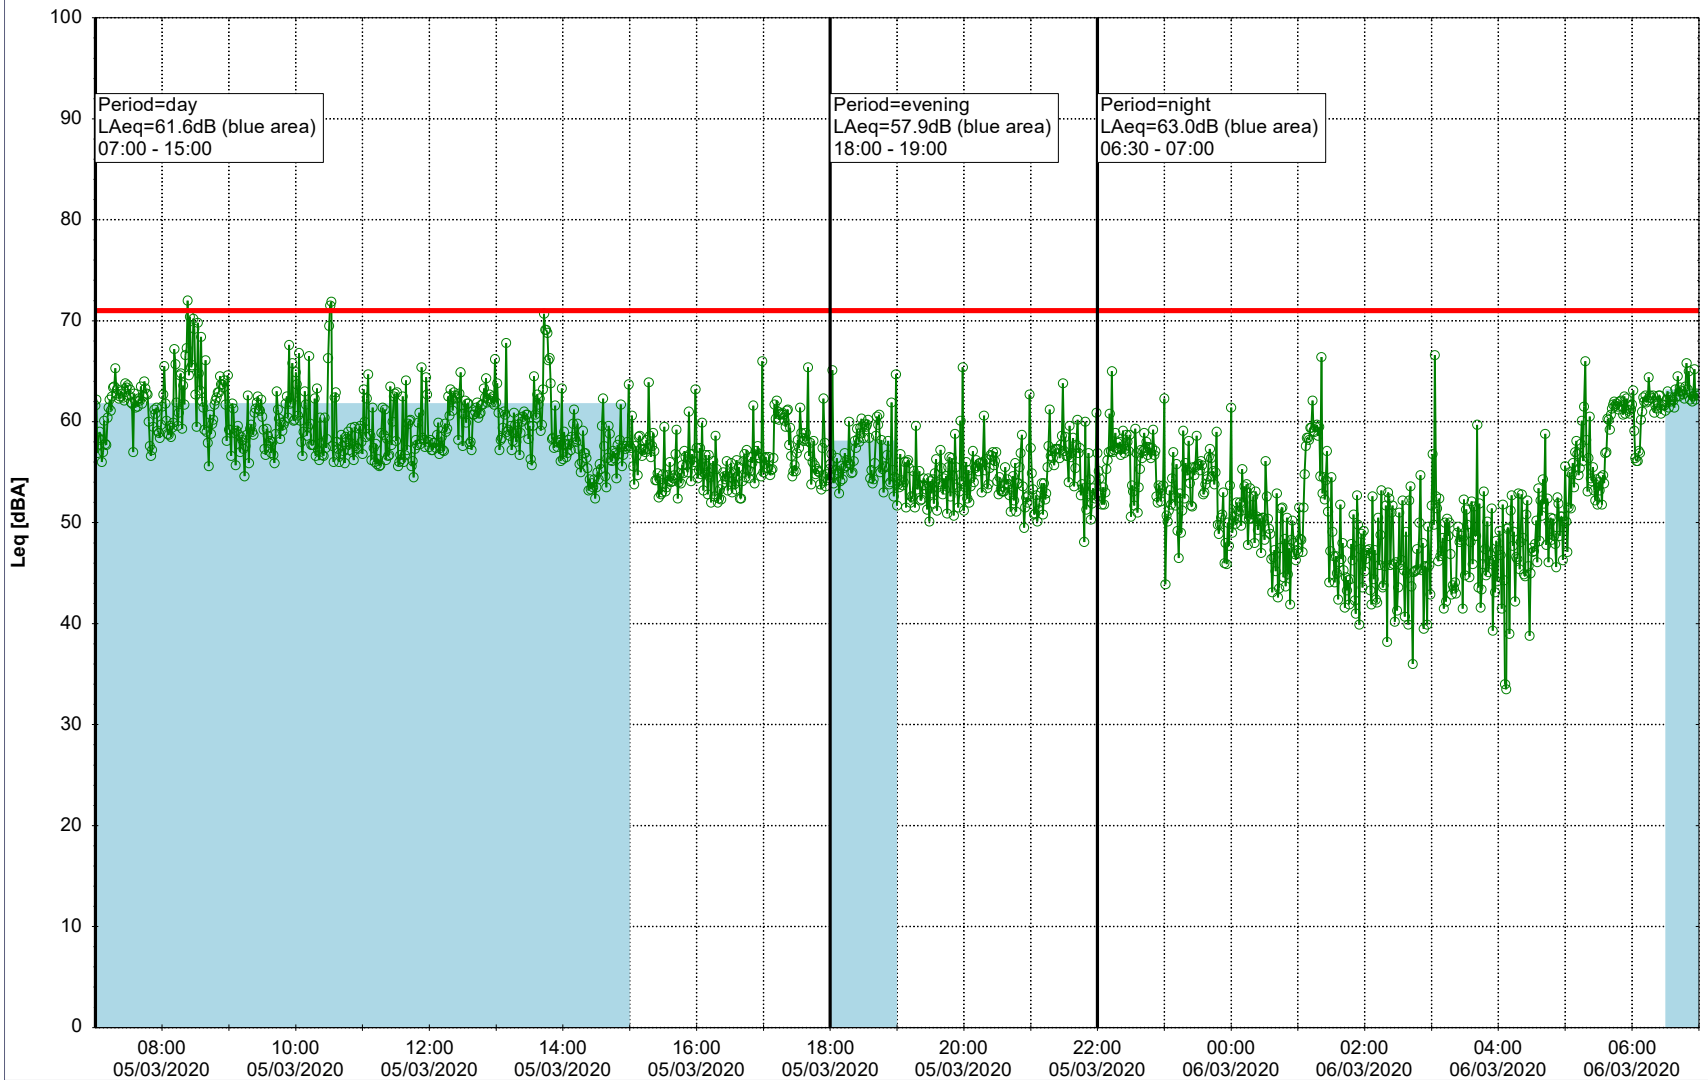

Noise Time Related Diagram

○○○ GAB_NS01

Project: Kronos Sydhavnen
Construction: Gåsebæk
Location: N-V

Plan View

Remarks

...

Noise Time Related Diagram

05/03/2020

06/03/2020

○○○ GAB_NS01

Project: Kronos Sydhavnen
Construction: Gåsebæk
Location: N-V

06/03/2020
07/03/2020

Noise Time Related Diagram

○○○○ GAB_NS01

Remarks

...

Project: Kronos Sydhavnen
Construction: Gåsebæk
Location: N-V

07/03/2020
08/03/2020

Remarks

...

Noise Time Related Diagram

○○○ GAB_NS01

Project: Kronos Sydhavnen
Construction: Gåsebæk
Location: N-V

08/03/2020
09/03/2020