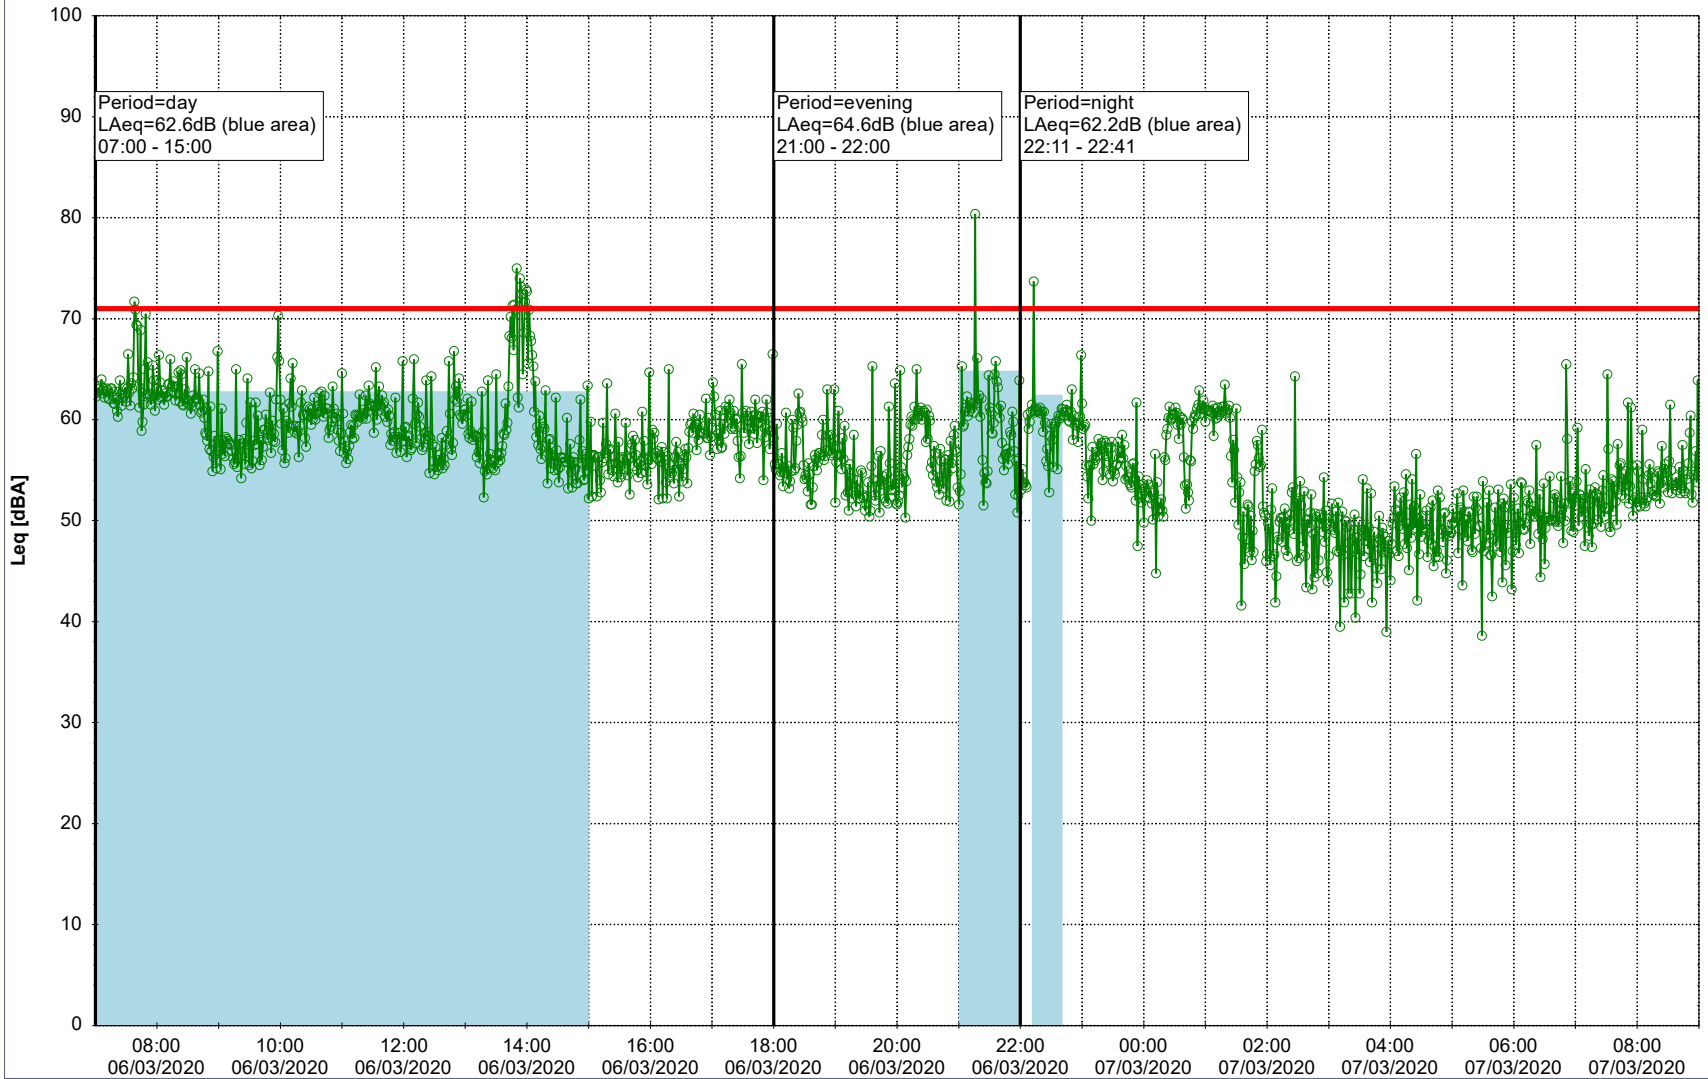

Noise Time Related Diagram

○○○ GAB_NS01

Project: Kronos Sydhavnen
Construction: Gåsebæk
Location: N-V

Plan View

Remarks

...

Noise Time Related Diagram

05/03/2020

06/03/2020

○○○ GAB_NS01

Project: Kronos Sydhavnen
Construction: Gåsebæk
Location: N-V

06/03/2020
07/03/2020

Noise Time Related Diagram

○○○○ GAB_NS01

Remarks

...

Project: Kronos Sydhavnen
Construction: Gåsebæk
Location: N-V

07/03/2020
08/03/2020

Remarks

...

Noise Time Related Diagram

○○○ GAB_NS01

Project: Kronos Sydhavnen
Construction: Gåsebæk
Location: N-V

08/03/2020
09/03/2020

Remarks

...

Noise Time Related Diagram

○○○ GAB_NS01