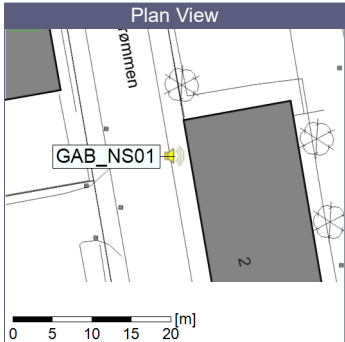

Project: Kronos Sydhavnen
Construction: Gåsebæk
Location: N-V

07/03/2020
08/03/2020

Remarks

...

Noise Time Related Diagram

○○○ GAB_NS01

Project: Kronos Sydhavnen
Construction: Gåsebæk
Location: N-V

08/03/2020
09/03/2020