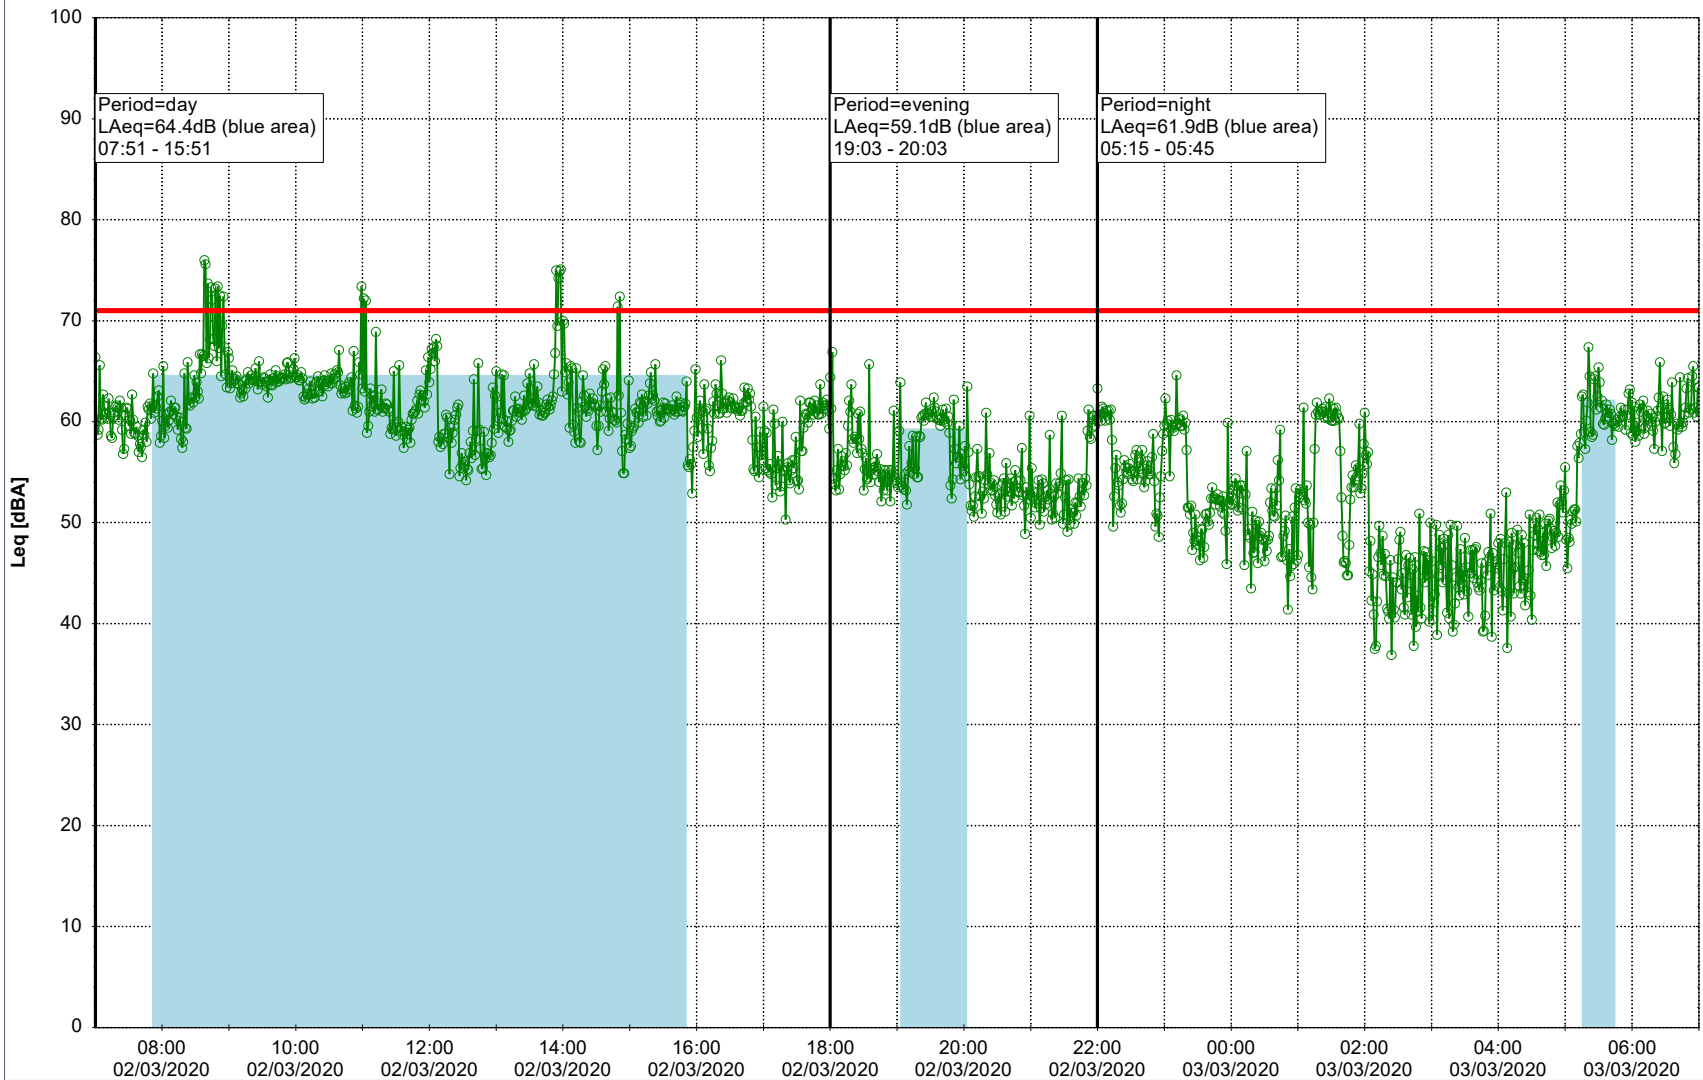

Project: Kronos Sydhavnen
Construction: Gåsebæk
Location: N-V

02/03/2020
03/03/2020

Remarks

...

Noise Time Related Diagram

○○○ GAB_NS01

Project: Kronos Sydhavnen
Construction: Gåsebæk
Location: N-V

03/03/2020
04/03/2020

Noise Time Related Diagram

○○○ GAB_NS01

Remarks

...

Project: Kronos Sydhavnen
Construction: Gåsebæk
Location: N-V

04/03/2020
05/03/2020

Remarks

...

Noise Time Related Diagram

○○○ GAB_NS01

Project: Kronos Sydhavnen
Construction: Gåsebæk
Location: N-V

Plan View

Remarks

...

Noise Time Related Diagram

05/03/2020

Project: Kronos Sydhavnen
Construction: Gåsebæk
Location: N-V

07/03/2020
08/03/2020

Remarks

...

Noise Time Related Diagram

○○○ GAB_NS01

Project: Kronos Sydhavnen
Construction: Gåsebæk
Location: N-V

08/03/2020
09/03/2020