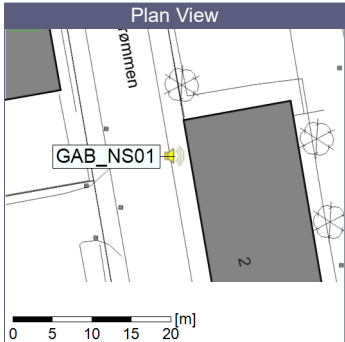

Project: Kronos Sydhavnen
Construction: Gåsebæk
Location: N-V

02/03/2020
03/03/2020

Remarks

...

Noise Time Related Diagram

○○○ GAB_NS01

Project: Kronos Sydhavnen
Construction: Gåsebæk
Location: N-V

03/03/2020
04/03/2020