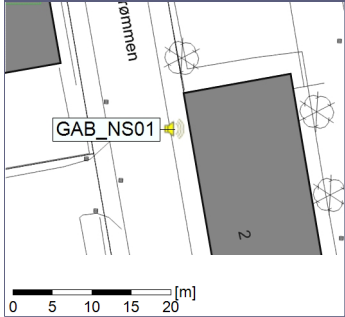

Noise Time Related Diagram

○○○ GAB_NS01

Project: Kronos Sydhavnen
Construction: Gåsebæk
Location: N-V

Plan View

Remarks

...

Noise Time Related Diagram

05/03/2020