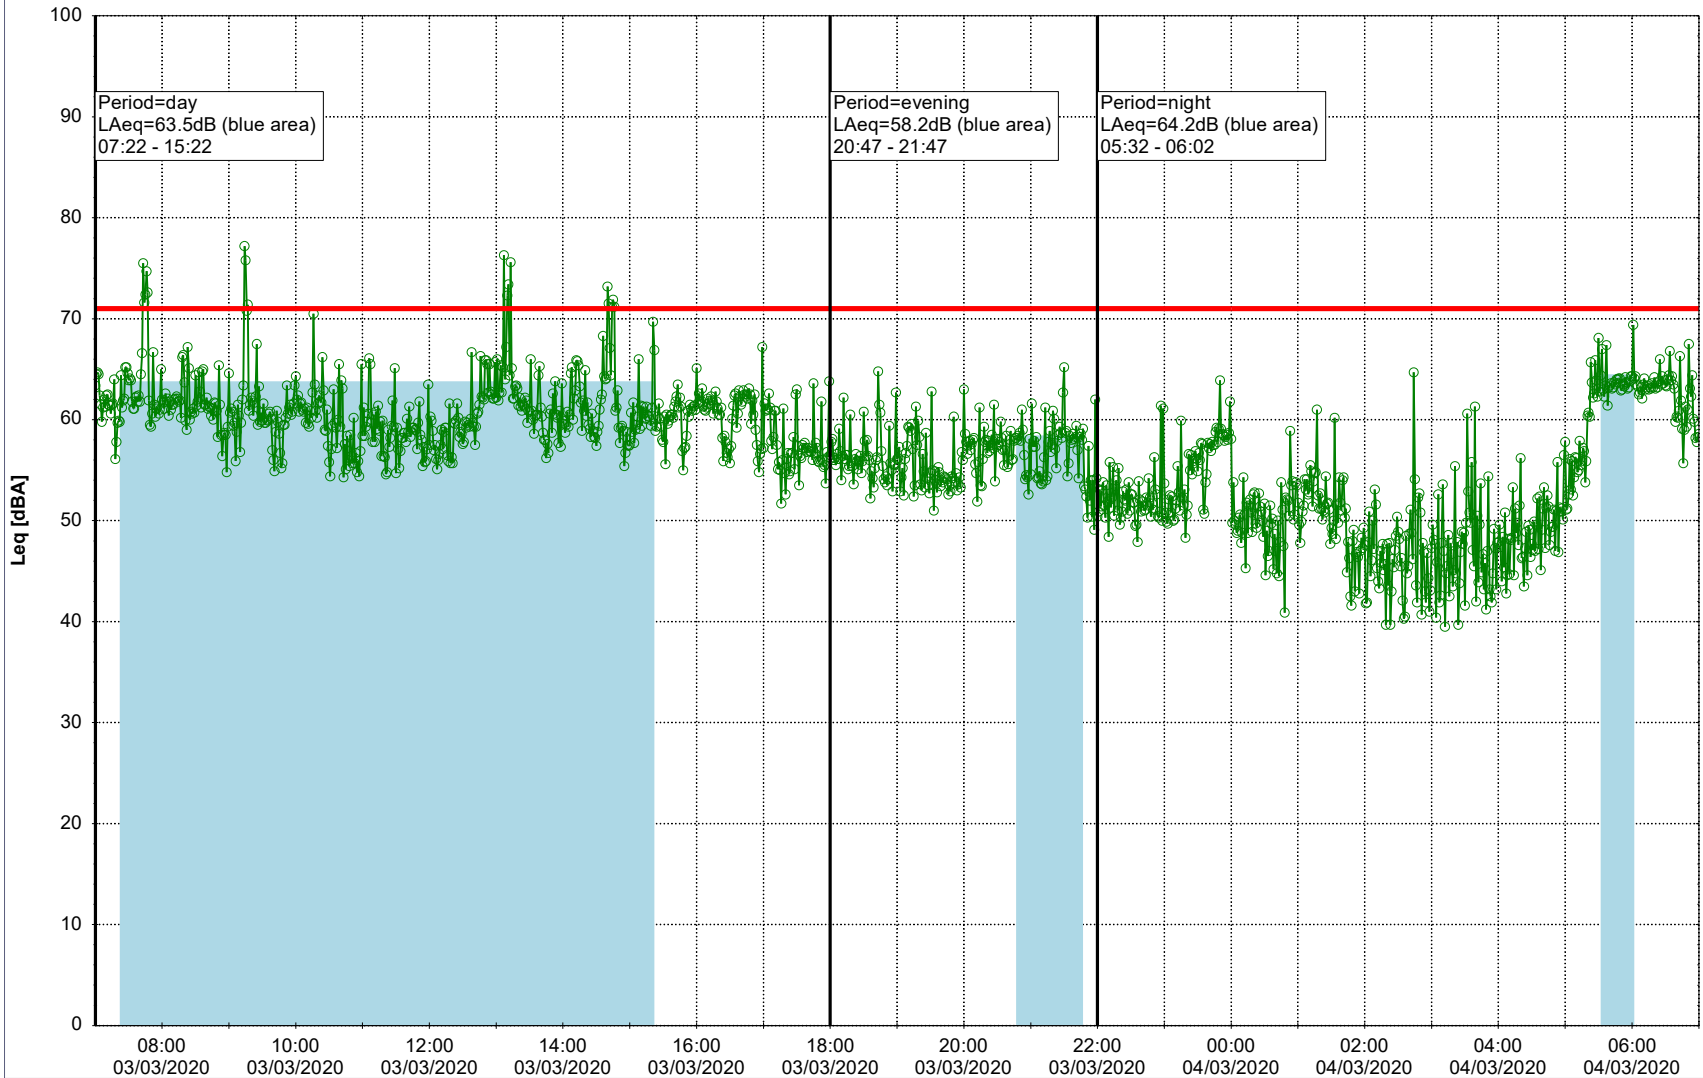

Project: Kronos Sydhavnen
Construction: Gåsebæk
Location: N-V

02/03/2020
03/03/2020

Remarks

...

Noise Time Related Diagram

○○○ GAB_NS01

Project: Kronos Sydhavnen
Construction: Gåsebæk
Location: N-V

03/03/2020
04/03/2020

Noise Time Related Diagram

○○○ GAB_NS01

Remarks

...

Project: Kronos Sydhavnen
Construction: Gåsebæk
Location: N-V

04/03/2020
05/03/2020

Remarks

...

Noise Time Related Diagram

○○○ GAB_NS01

Project: Kronos Sydhavnen
Construction: Gåsebæk
Location: N-V

Plan View

Remarks

...

Noise Time Related Diagram

05/03/2020

Project: Kronos Sydhavnen
Construction: Gåsebæk
Location: N-V

07/03/2020
08/03/2020

Remarks

...

Noise Time Related Diagram

○○○ GAB_NS01

Project: Kronos Sydhavnen
Construction: Gåsebæk
Location: N-V

08/03/2020
09/03/2020