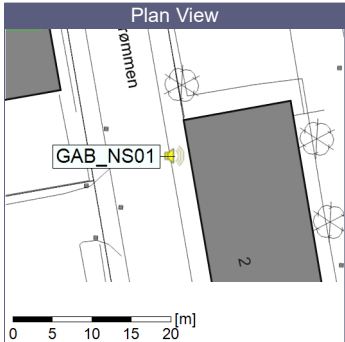

Project: Kronos Sydhavnen
Construction: Gåsebæk
Location: N-V

07/03/2020
08/03/2020