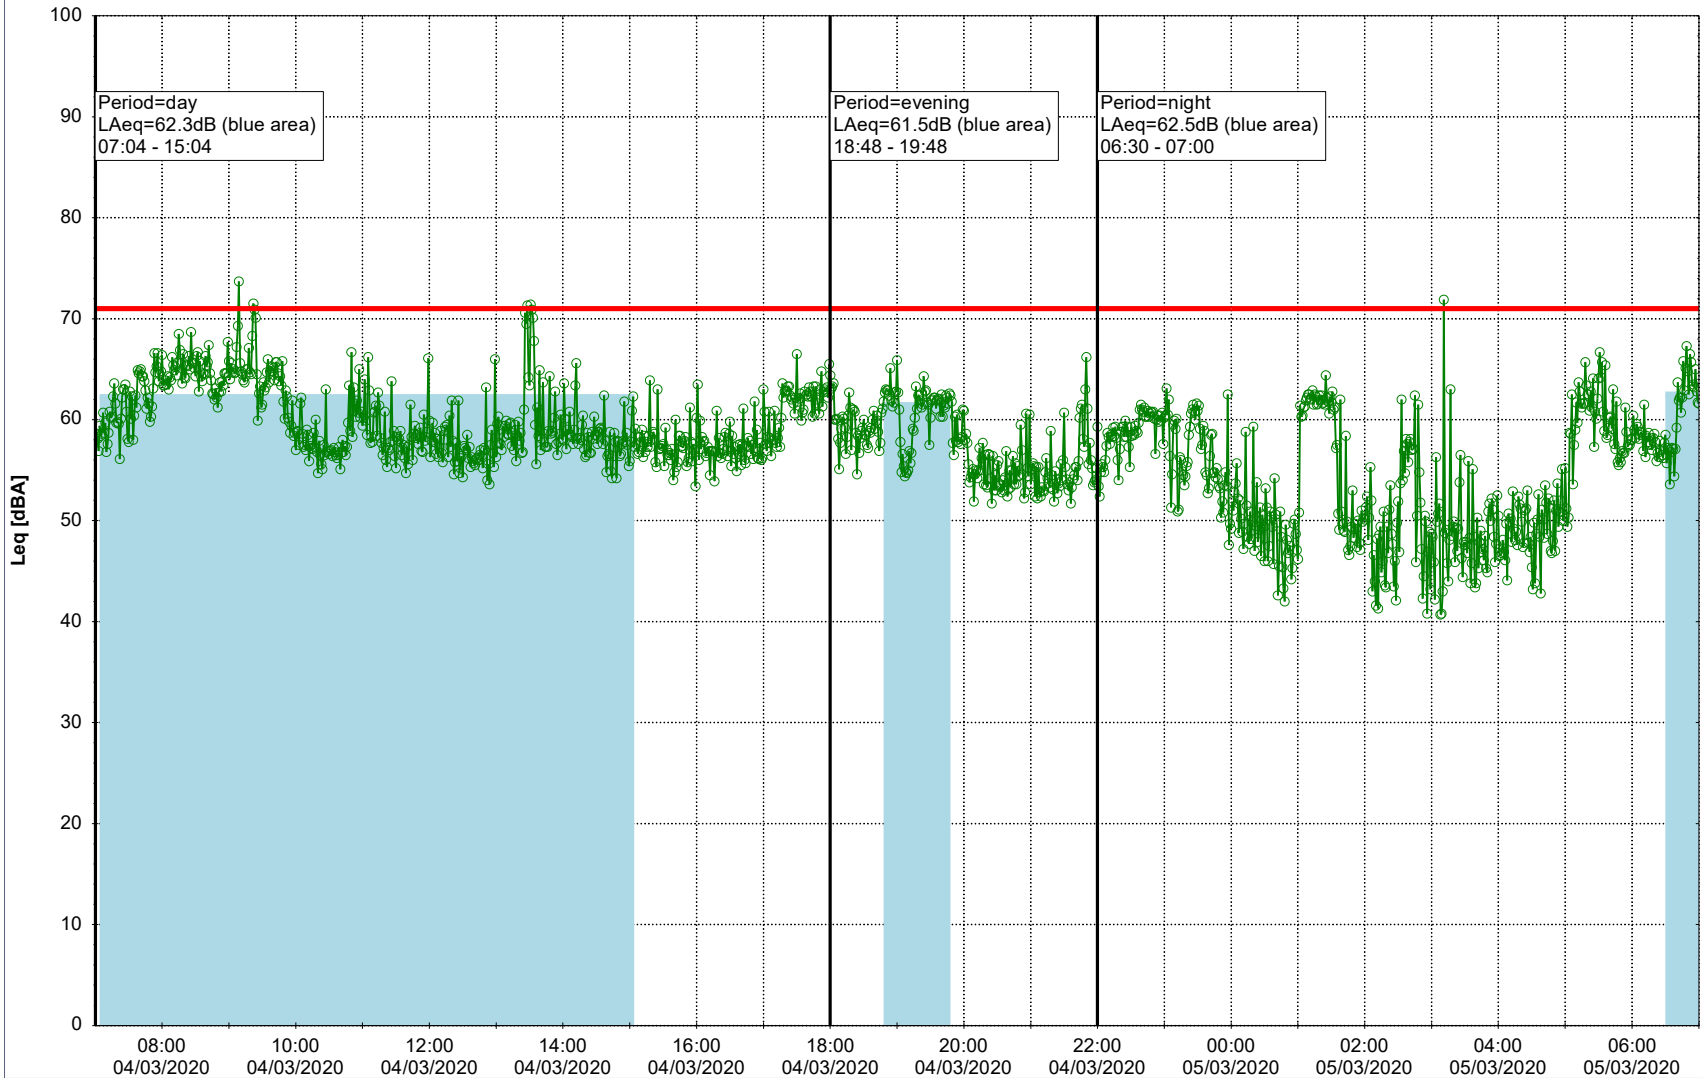

Noise Time Related Diagram

○○○ GAB_NS01

Remarks

...

Project: Kronos Sydhavnen
Construction: Gåsebæk
Location: N-V

04/03/2020
05/03/2020

Remarks

...

Noise Time Related Diagram

○○○ GAB_NS01

Project: Kronos Sydhavnen
Construction: Gåsebæk
Location: N-V

Plan View

Remarks

...

Noise Time Related Diagram

05/03/2020

06/03/2020

○○○ GAB_NS01

Project: Kronos Sydhavnen
Construction: Gåsebæk
Location: N-V

06/03/2020
07/03/2020

Noise Time Related Diagram

○○○○ GAB_NS01

Remarks

...

Project: Kronos Sydhavnen
Construction: Gåsebæk
Location: N-V

07/03/2020
08/03/2020

Remarks

...

Noise Time Related Diagram

○○○ GAB_NS01

Project: Kronos Sydhavnen
Construction: Gåsebæk
Location: N-V

08/03/2020
09/03/2020