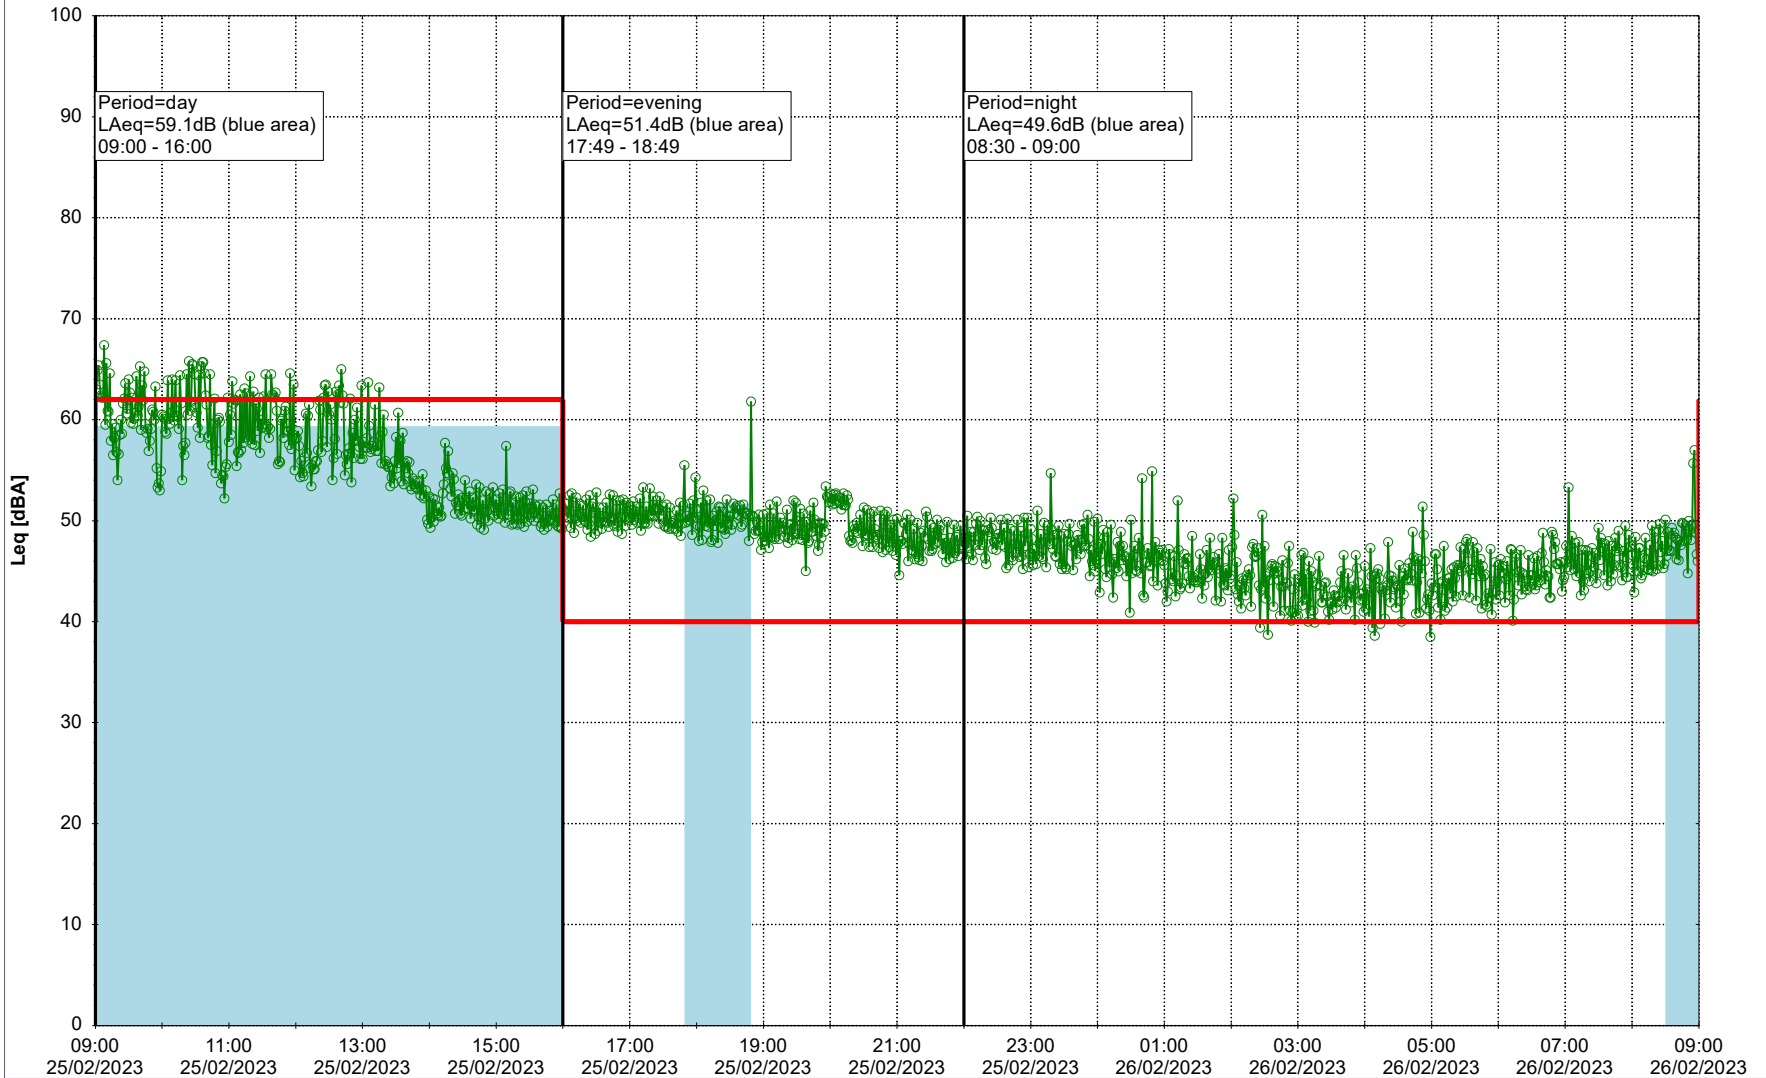

Remarks

...

Noise Time Related Diagram

24/02/2023
25/02/2023

○○○○ SLU_NS01

Project: Kronos Sydhavnen
Construction: Sluseholmen
Location: N-V

Plan View

Remarks

...

Noise Time Related Diagram

25/02/2023
26/02/2023

SLU_NS01

Project: Kronos Sydhavnen
Construction: Sluseholmen
Location: N-V

Plan View

Remarks

...