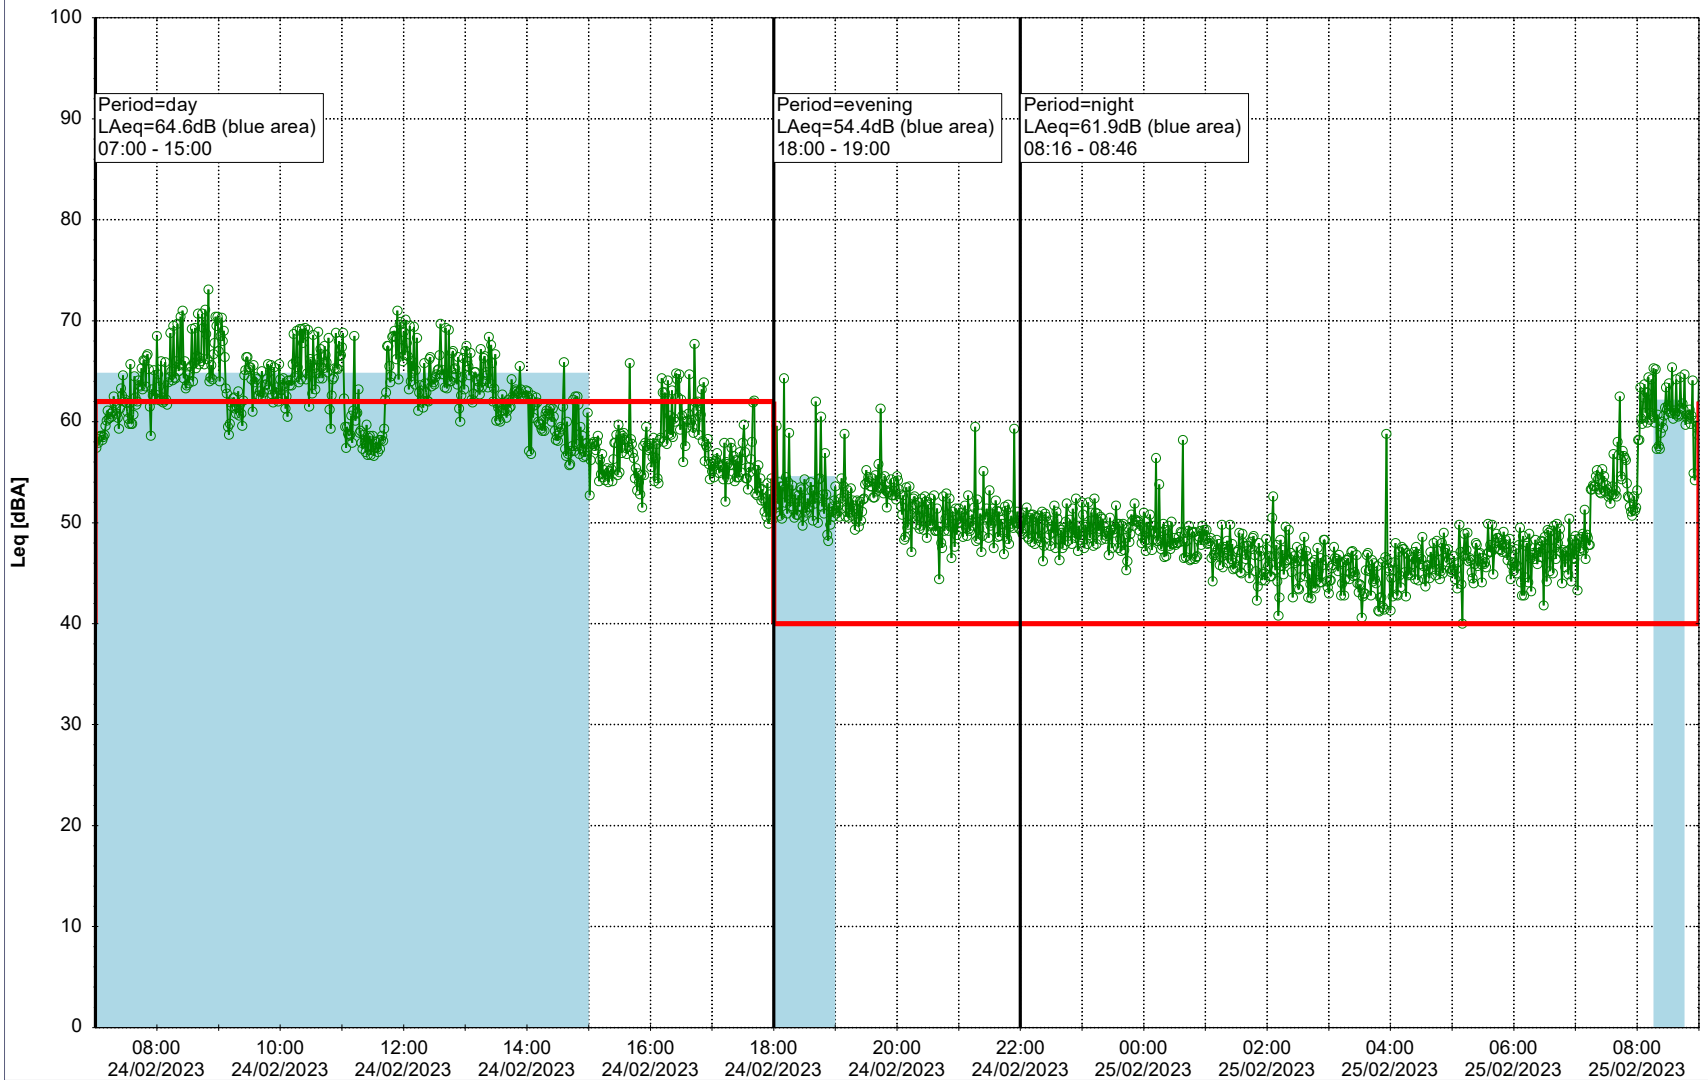

Plan View

Remarks

...

Noise Time Related Diagram

22/02/2023
23/02/2023

○○○○ SLU_NS01

Project: Kronos Sydhavnen
Construction: Sluseholmen
Location: N-V

Plan View

Remarks

...

Noise Time Related Diagram

23/02/2023
24/02/2023

○○○○ SLU_NS01

Project: Kronos Sydhavnen
Construction: Sluseholmen
Location: N-V

Plan View

0 5 10 15 20 [m]

Remarks

...

Noise Time Related Diagram

24/02/2023
25/02/2023

○○○○ SLU_NS01

Project: Kronos Sydhavnen
Construction: Sluseholmen
Location: N-V

Plan View

Remarks

...

Noise Time Related Diagram

25/02/2023
26/02/2023

SLU_NS01

Project: Kronos Sydhavnen
Construction: Sluseholmen
Location: N-V

Plan View

Remarks

...