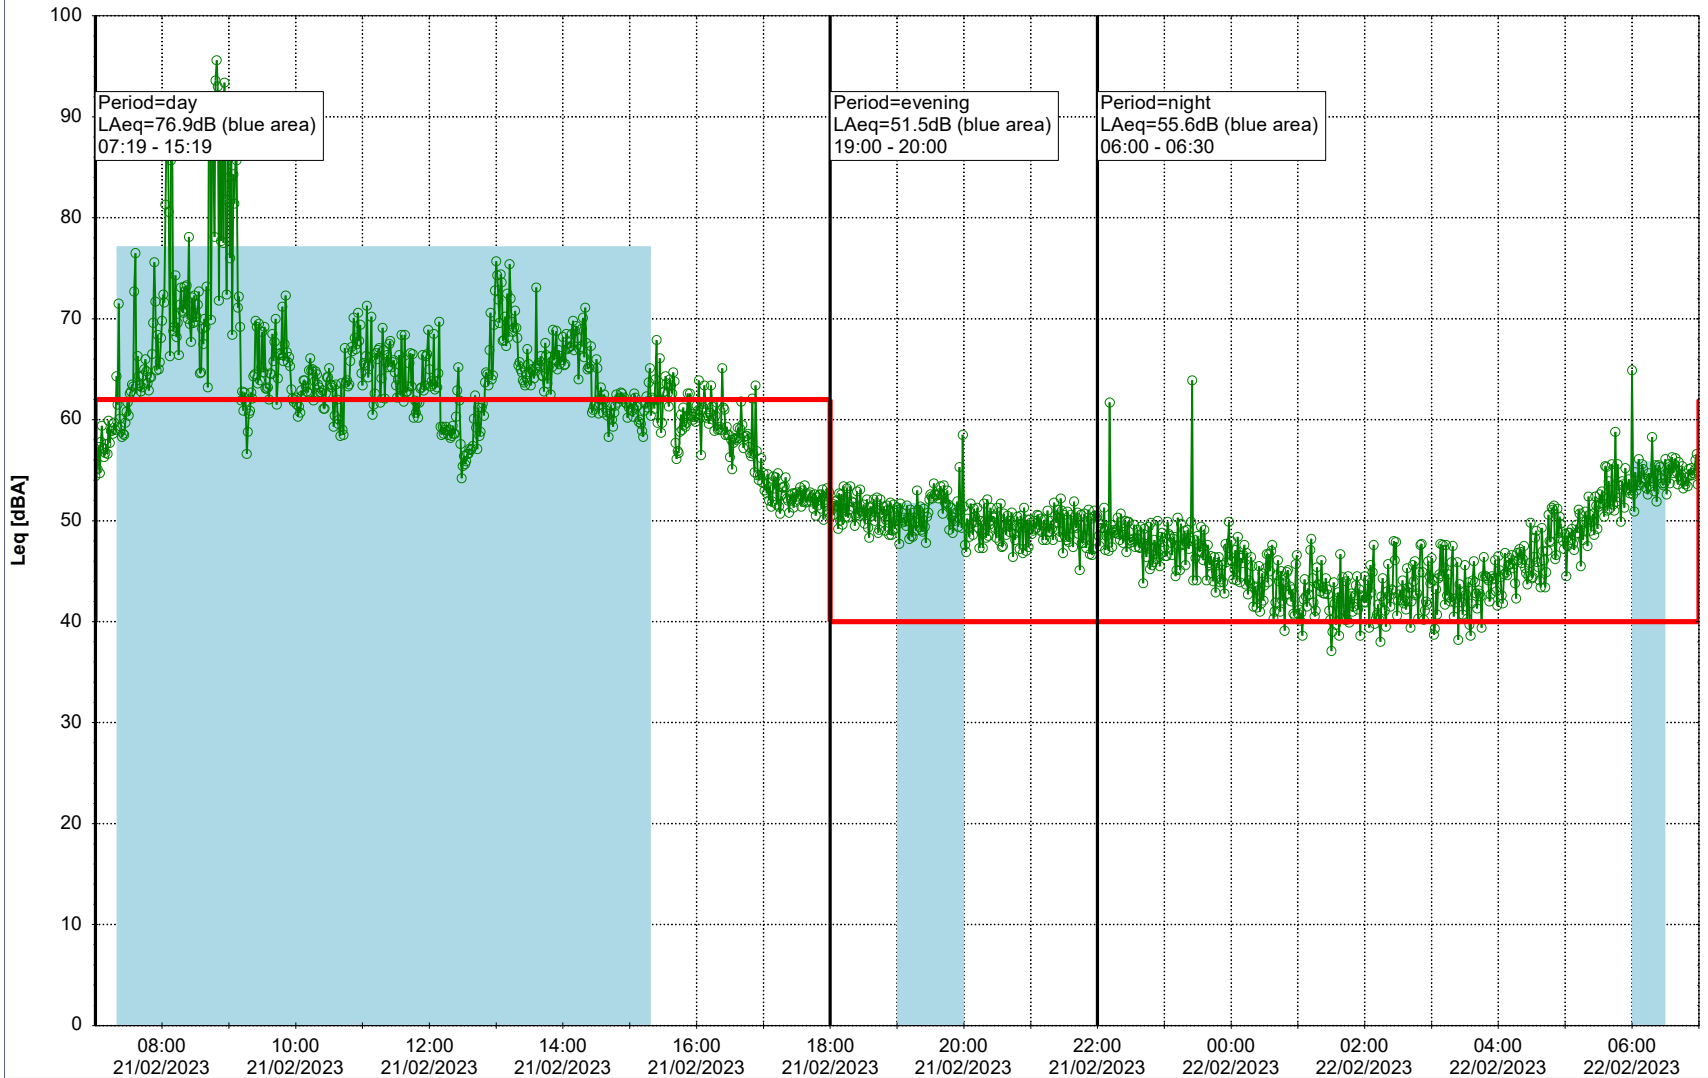

Project: Kronos Sydhavnen
Construction: Sluseholmen
Location: N-V

Plan View

Remarks

...

Noise Time Related Diagram

21/02/2023
22/02/2023

SLU_NS01

Project: Kronos Sydhavnen
Construction: Sluseholmen
Location: N-V

Plan View

Remarks

...

Noise Time Related Diagram

22/02/2023
23/02/2023

○○○○ SLU_NS01

Project: Kronos Sydhavnen
Construction: Sluseholmen
Location: N-V

Plan View

Remarks

...

Noise Time Related Diagram

23/02/2023
24/02/2023

○○○○ SLU_NS01

Project: Kronos Sydhavnen
Construction: Sluseholmen
Location: N-V

Plan View

0 5 10 15 20 [m]

...

Noise Time Related Diagram

25/02/2023
26/02/2023

SLU_NS01

Project: Kronos Sydhavnen
Construction: Sluseholmen
Location: N-V

Plan View

Remarks

...