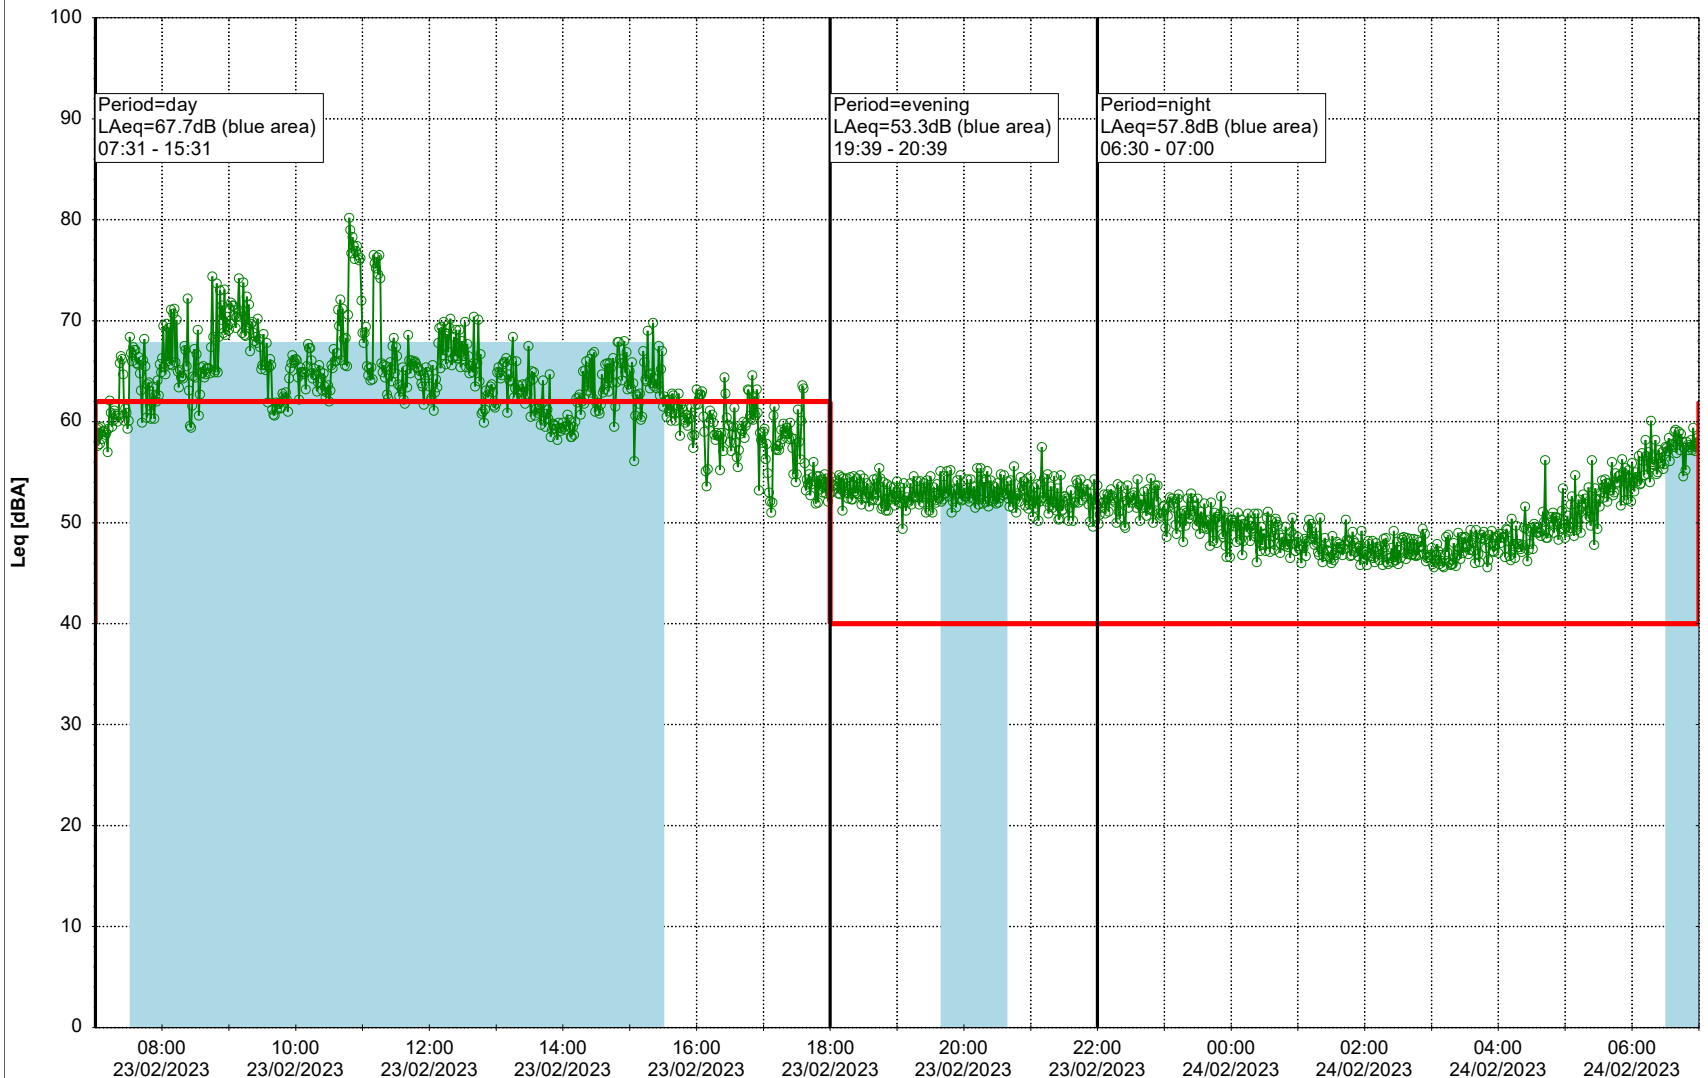

Plan View

Remarks

...

Noise Time Related Diagram

22/02/2023
23/02/2023

○○○○ SLU_NS01

Project: Kronos Sydhavnen
Construction: Sluseholmen
Location: N-V

Plan View

Remarks

...

Noise Time Related Diagram

23/02/2023
24/02/2023

○○○○ SLU_NS01

Project: Kronos Sydhavnen
Construction: Sluseholmen
Location: N-V

Plan View

0 5 10 15 20 [m]

Remarks

...

Noise Time Related Diagram

24/02/2023
25/02/2023

○○○○ SLU_NS01

Project: Kronos Sydhavnen
Construction: Sluseholmen
Location: N-V

Plan View

Remarks

...

Noise Time Related Diagram

25/02/2023
26/02/2023

SLU_NS01

Project: Kronos Sydhavnen
Construction: Sluseholmen
Location: N-V

Plan View

Remarks

...