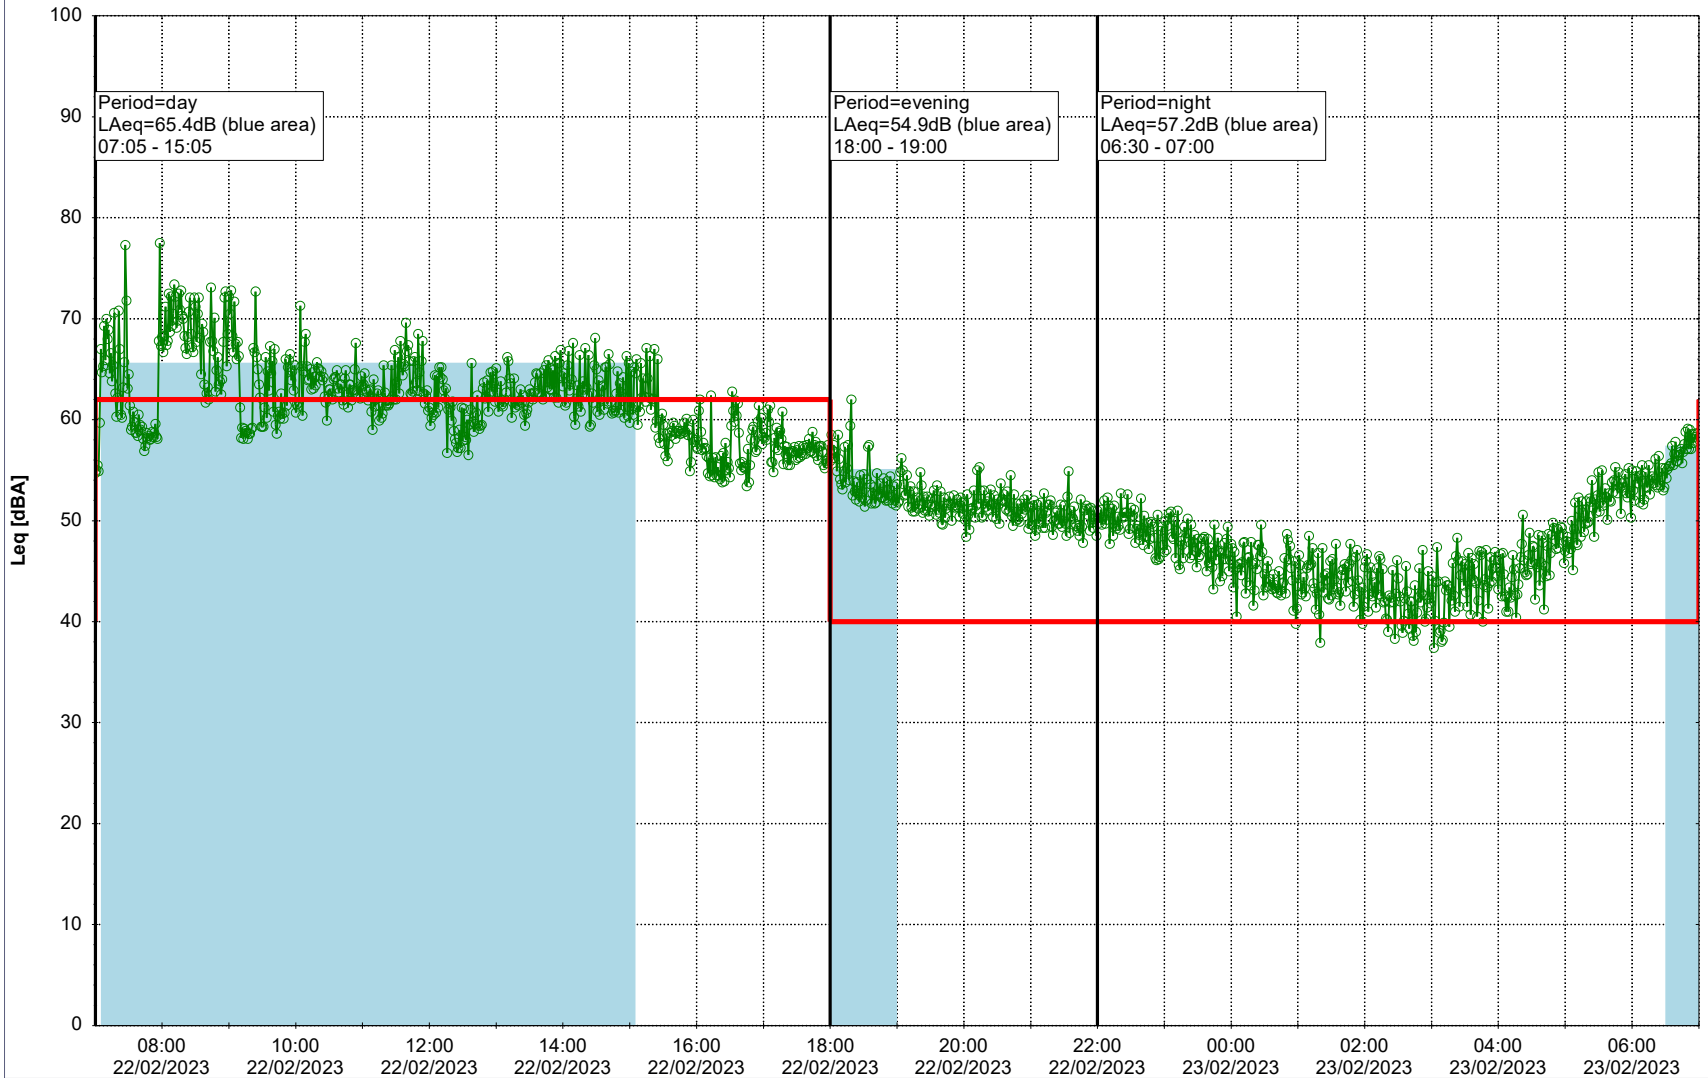

Plan View

Remarks

...

Noise Time Related Diagram

22/02/2023
23/02/2023

○○○○ SLU_NS01

Project: Kronos Sydhavnen
Construction: Sluseholmen
Location: N-V

Plan View

Remarks

...

Noise Time Related Diagram

23/02/2023
24/02/2023

○○○○ SLU_NS01

Project: Kronos Sydhavnen
Construction: Sluseholmen
Location: N-V

Plan View

0 5 10 15 20 [m]

Remarks

...

Noise Time Related Diagram

24/02/2023
25/02/2023

○○○○ SLU_NS01

Project: Kronos Sydhavnen
Construction: Sluseholmen
Location: N-V

Plan View

Remarks

...

Noise Time Related Diagram

25/02/2023
26/02/2023

SLU_NS01

Project: Kronos Sydhavnen
Construction: Sluseholmen
Location: N-V

Plan View

Remarks

...