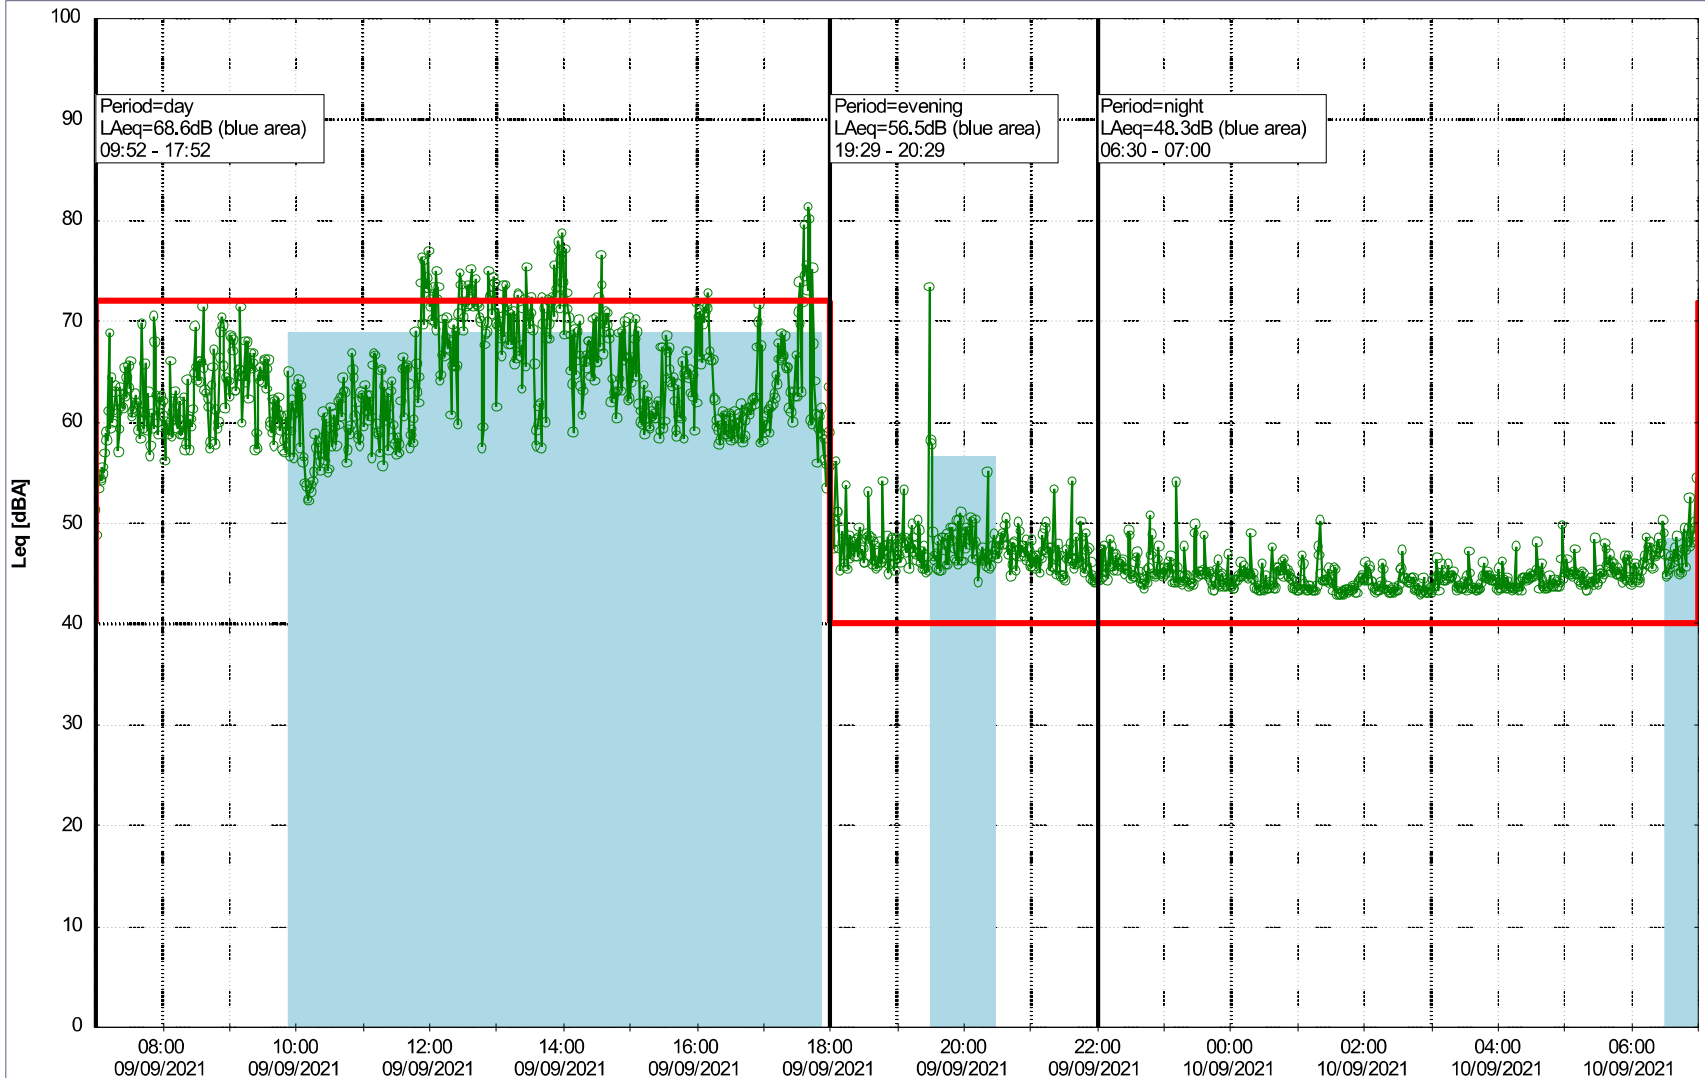

Noise Time Related Diagram

09/09/2021
10/09/2021

○○○ MOP_NS01