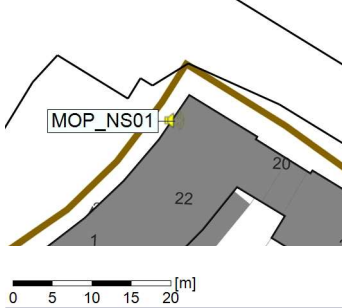

Noise Time Related Diagram

11/09/2021
12/09/2021

○○○○ MOP_NS01

Project: Kronos Sydhavnen
Construction: Mozarts Plads
Location: N-V

Plan View

Remarks

...

Noise Time Related Diagram