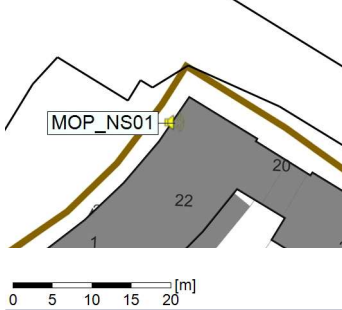

...

Noise Time Related Diagram

10/09/2021
11/09/2021

○○○○ MOP_NS01

Project: Kronos Sydhavnen
Construction: Mozarts Plads
Location: N-V

Plan View

Remarks

...