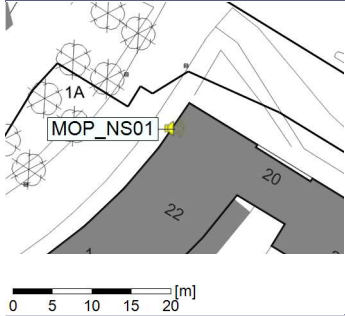

Remarks

...

Noise Time Related Diagram

09/09/2021
10/09/2021

○○○ MOP_NS01

Project: Kronos Sydhavnen
Construction: Mozarts Plads
Location: N-V

Plan View

Remarks