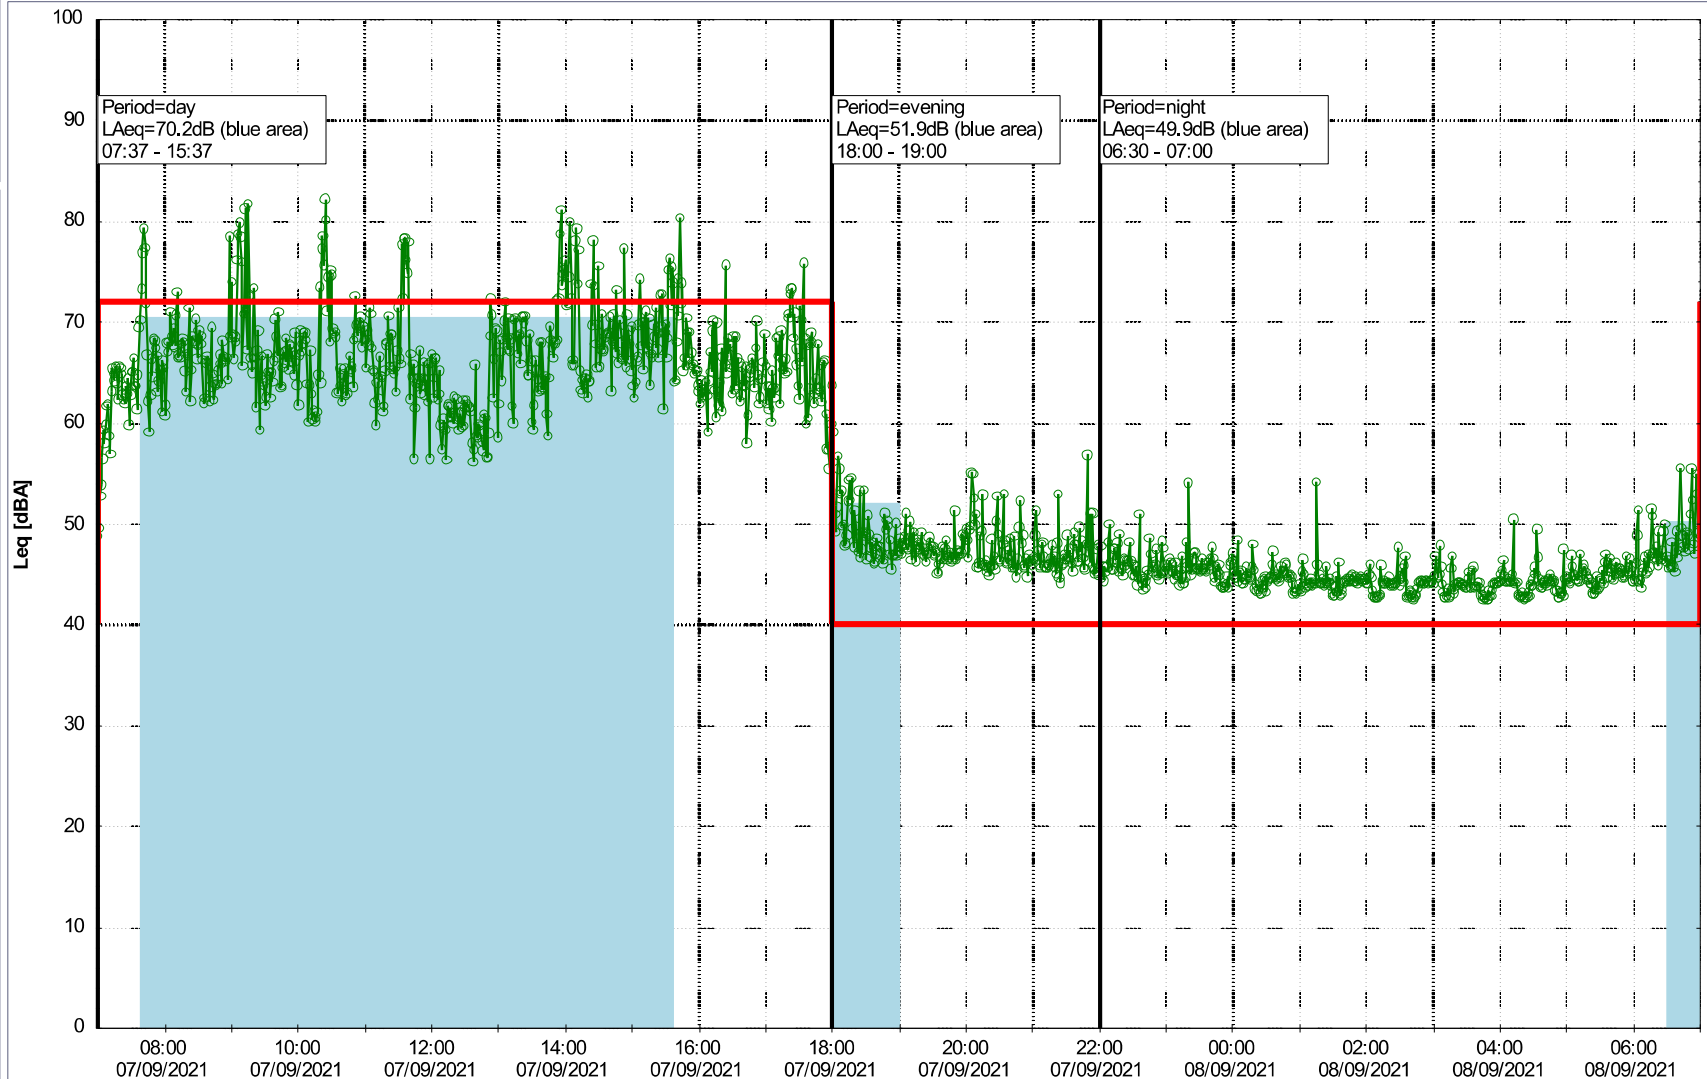

Project: Kronos Sydhavnen
Construction: Mozarts Plads
Location: N-V

Plan View

Remarks

...

Noise Time Related Diagram

07/09/2021
08/09/2021

○○○○ MOP_NS01

Project: Kronos Sydhavnen
Construction: Mozarts Plads
Location: N-V

Plan View

Remarks

...

Noise Time Related Diagram

08/09/2021
09/09/2021

○○○○ MOP_NS01

Project: Kronos Sydhavnen
Construction: Mozarts Plads
Location: N-V

Plan View

Noise Time Related Diagram

11/09/2021
12/09/2021

○○○○ MOP_NS01

Project: Kronos Sydhavnen
Construction: Mozarts Plads
Location: N-V

Plan View

Remarks

...

Noise Time Related Diagram