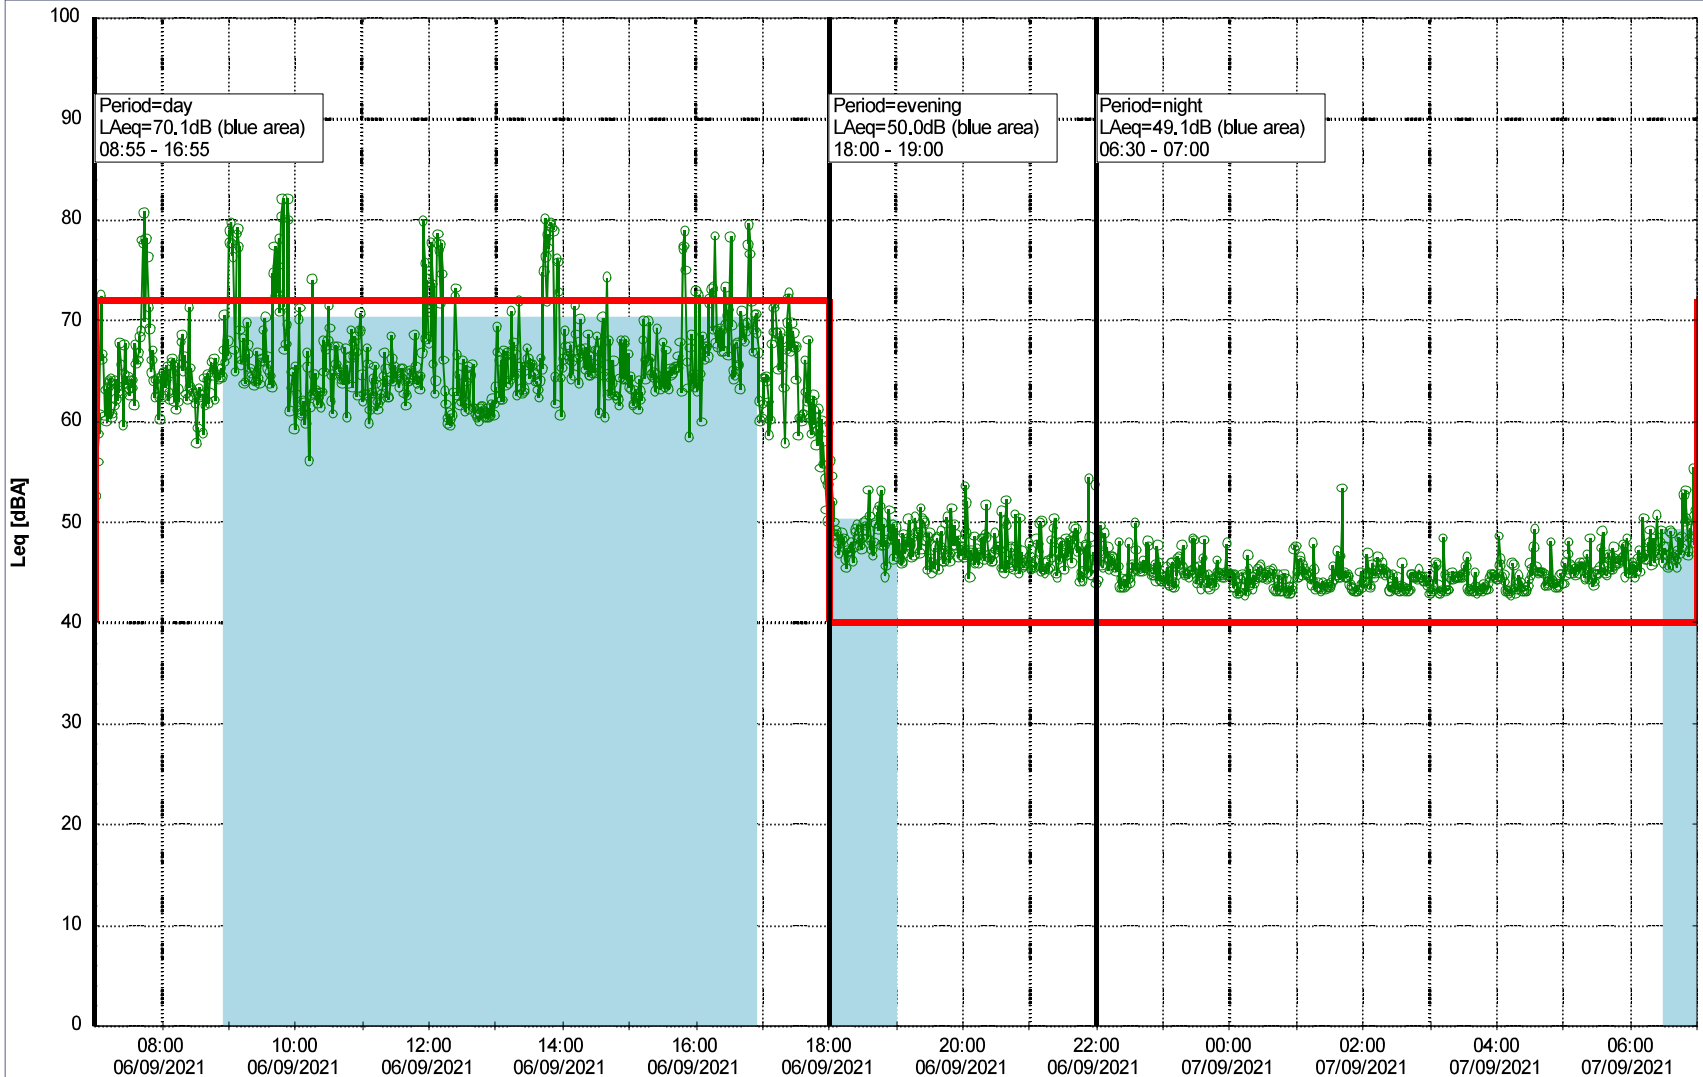

Project: Kronos Sydhavnen
Construction: Mozarts Plads
Location: N-V

Plan View

0 5 10 15 20 [m]

Remarks

...

Noise Time Related Diagram

06/09/2021
07/09/2021

○○○○ MOP_NS01

Project: Kronos Sydhavnen
Construction: Mozarts Plads
Location: N-V

Plan View

Remarks

...

Noise Time Related Diagram

07/09/2021
08/09/2021

○○○○ MOP_NS01

Project: Kronos Sydhavnen
Construction: Mozarts Plads
Location: N-V

Plan View

Remarks

...

Noise Time Related Diagram

08/09/2021
09/09/2021

○○○○ MOP_NS01

Project: Kronos Sydhavnen
Construction: Mozarts Plads
Location: N-V

Plan View