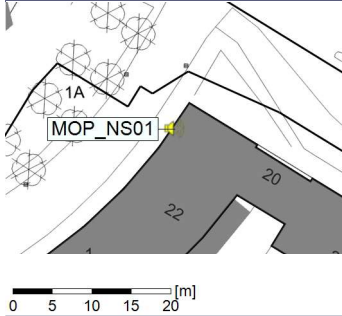

Project: Kronos Sydhavnen
Construction: Mozarts Plads
Location: N-V

Plan View