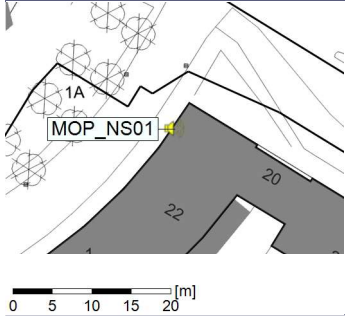

Plan View

Remarks

...

Noise Time Related Diagram

08/09/2021
09/09/2021

○○○○ MOP_NS01

Project: Kronos Sydhavnen
Construction: Mozarts Plads
Location: N-V

Plan View