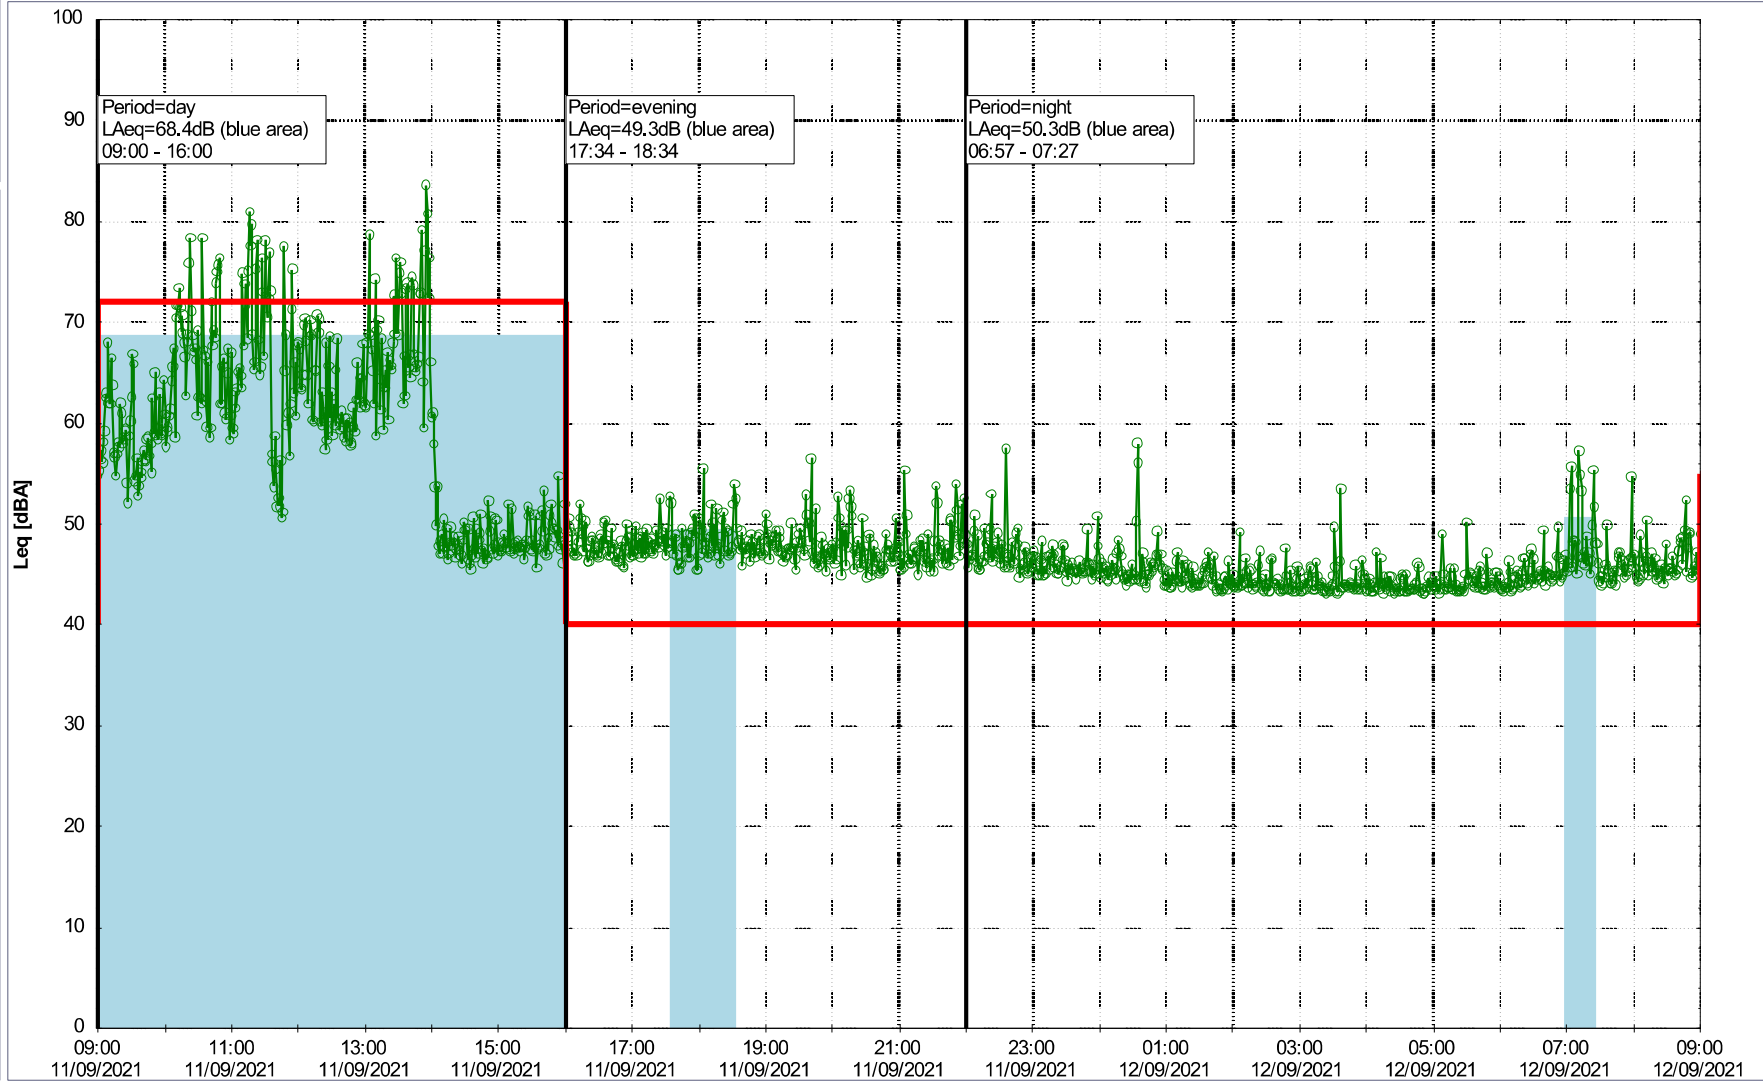

...

Noise Time Related Diagram

10/09/2021
11/09/2021

○○○○ MOP_NS01

Project: Kronos Sydhavnen
Construction: Mozarts Plads
Location: N-V

Plan View

Remarks

...

Noise Time Related Diagram

11/09/2021
12/09/2021

○○○○ MOP_NS01

Project: Kronos Sydhavnen
Construction: Mozarts Plads
Location: N-V

Plan View

Remarks

...

Noise Time Related Diagram