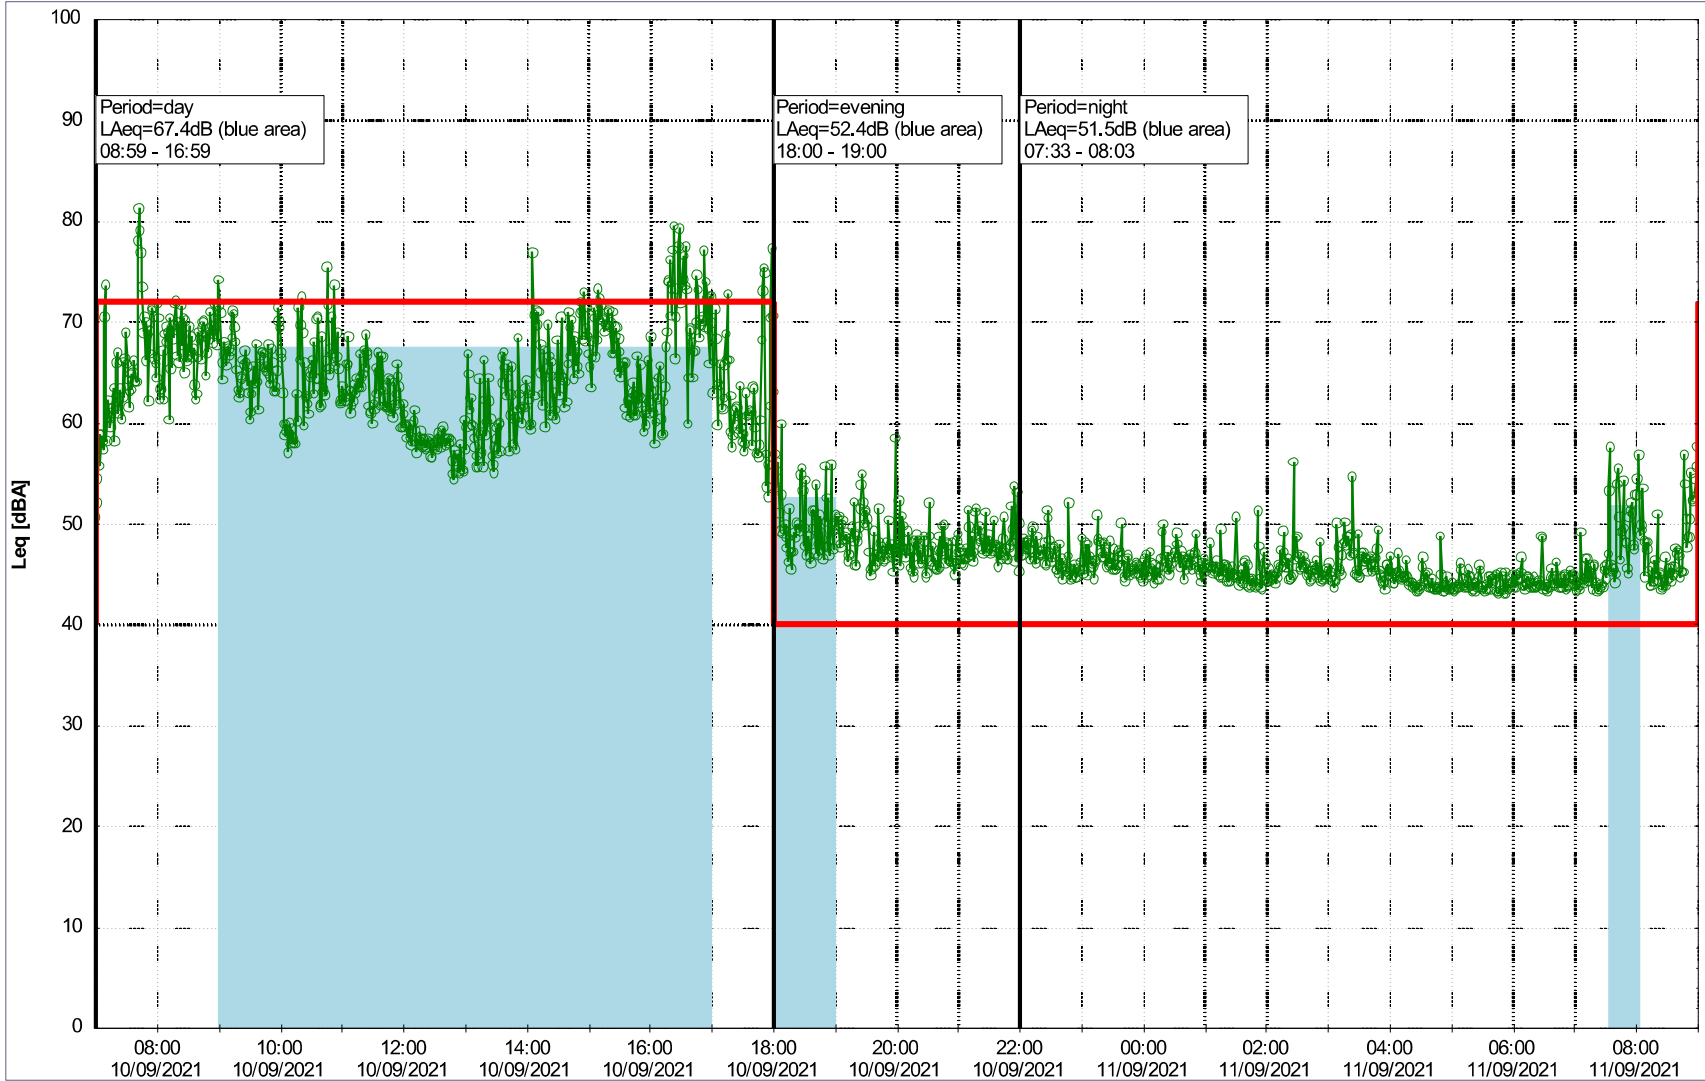

Noise Time Related Diagram

10/09/2021
11/09/2021

○○○○ MOP_NS01