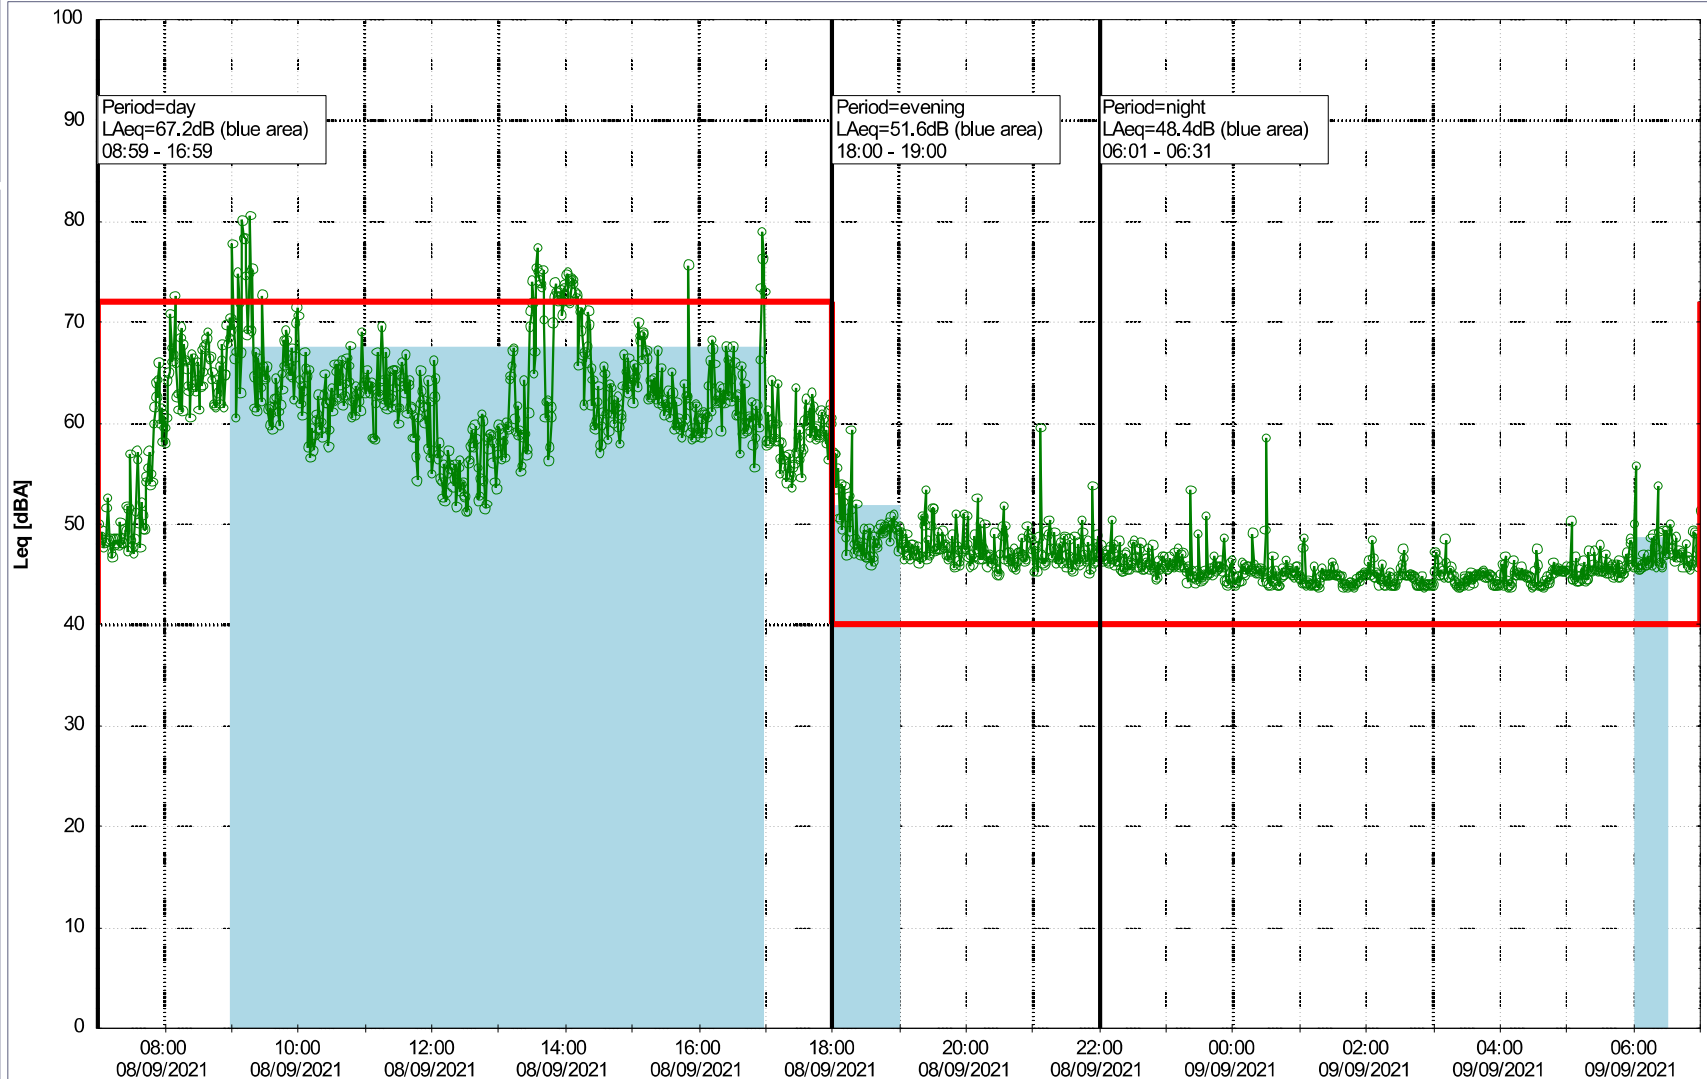

Plan View

Remarks

...

Noise Time Related Diagram

08/09/2021
09/09/2021

○○○○ MOP_NS01

Project: Kronos Sydhavnen
Construction: Mozarts Plads
Location: N-V

Plan View

Remarks

...

Noise Time Related Diagram

09/09/2021
10/09/2021

○○○ MOP_NS01

Project: Kronos Sydhavnen
Construction: Mozarts Plads
Location: N-V

Plan View

Remarks

Noise Time Related Diagram

11/09/2021
12/09/2021

○○○○ MOP_NS01

Project: Kronos Sydhavnen
Construction: Mozarts Plads
Location: N-V

Plan View

Remarks

...

Noise Time Related Diagram