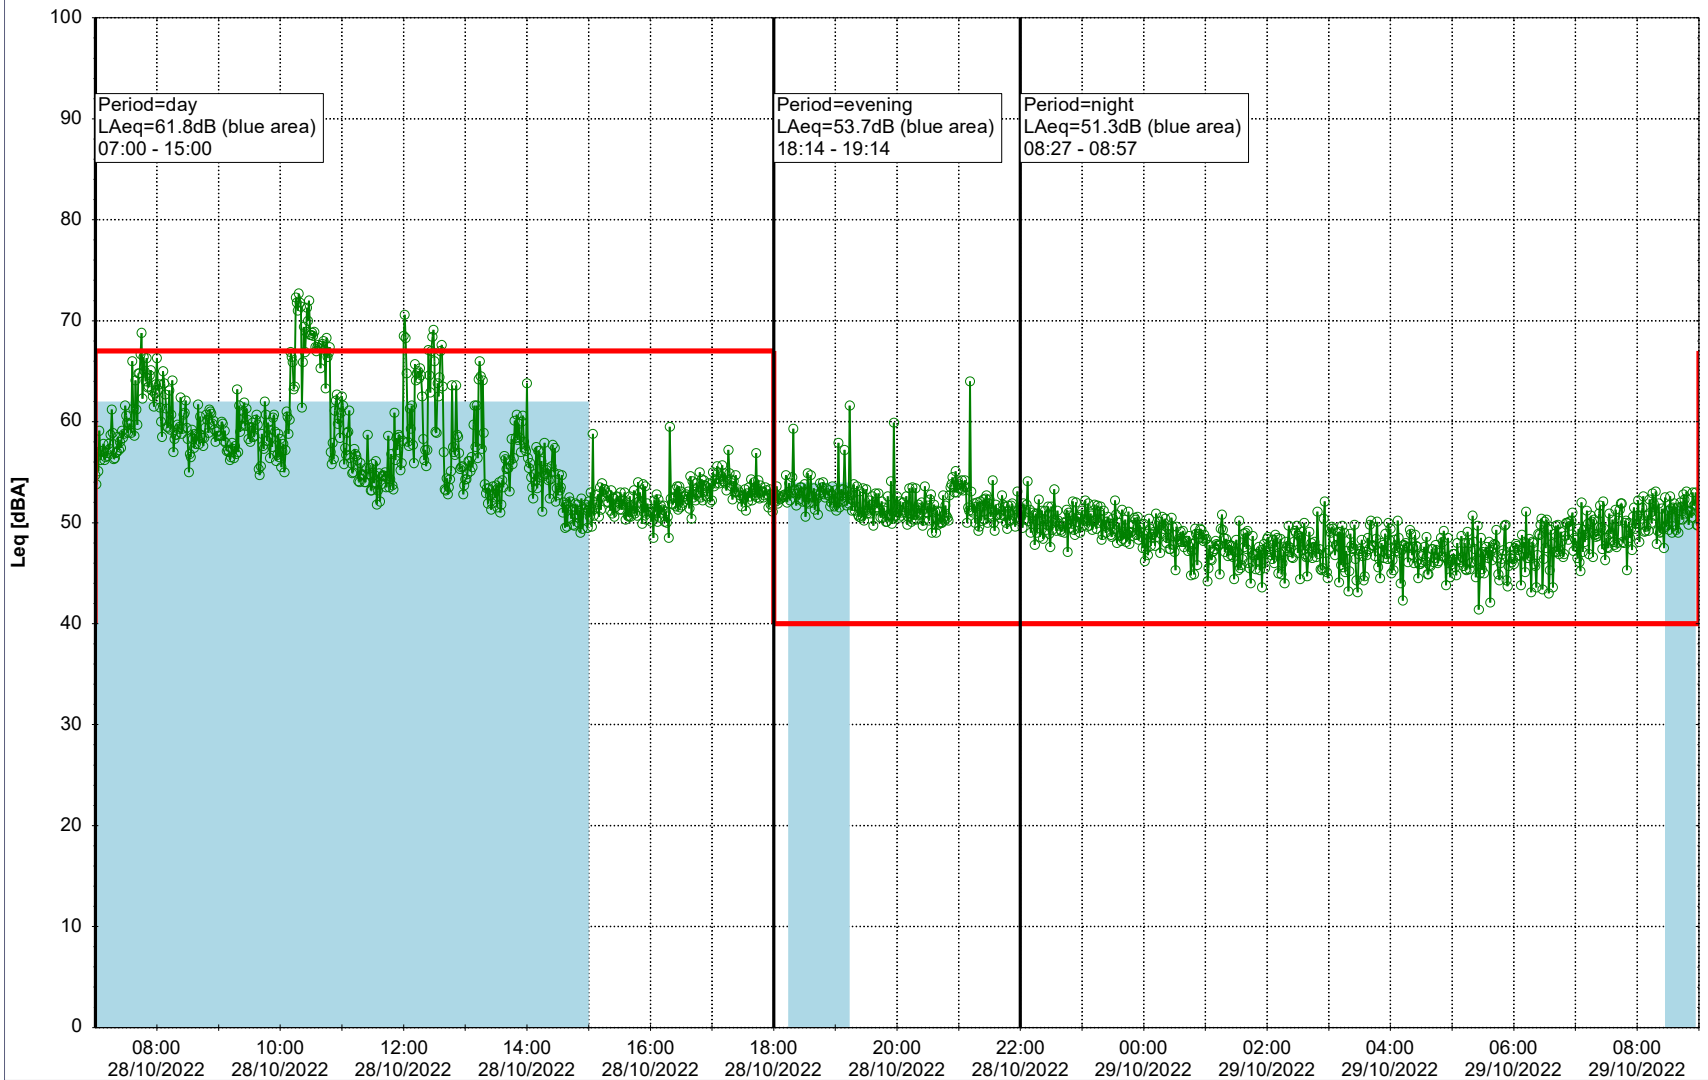

Project: Kronos Sydhavnen
Construction: Sluseholmen
Location: N-V

Plan View

Remarks

...

Noise Time Related Diagram

26/10/2022
27/10/2022

○○○○ SLU_NS01

Project: Kronos Sydhavnen
Construction: Sluseholmen
Location: N-V

Plan View

Remarks

...

Noise Time Related Diagram

27/10/2022
28/10/2022

○○○○ SLU_NS01

Project: Kronos Sydhavnen
Construction: Sluseholmen
Location: N-V

Plan View

Remarks

...

Noise Time Related Diagram

28/10/2022
29/10/2022

○○○○ SLU_NS01

Project: Kronos Sydhavnen
Construction: Sluseholmen
Location: N-V

Plan View

0 5 10 15 20 [m]

Remarks

...

Noise Time Related Diagram

29/10/2022
30/10/2022

○○○○ SLU_NS01

Project: Kronos Sydhavnen
Construction: Sluseholmen
Location: N-V

Plan View

0 5 10 15 20 [m]