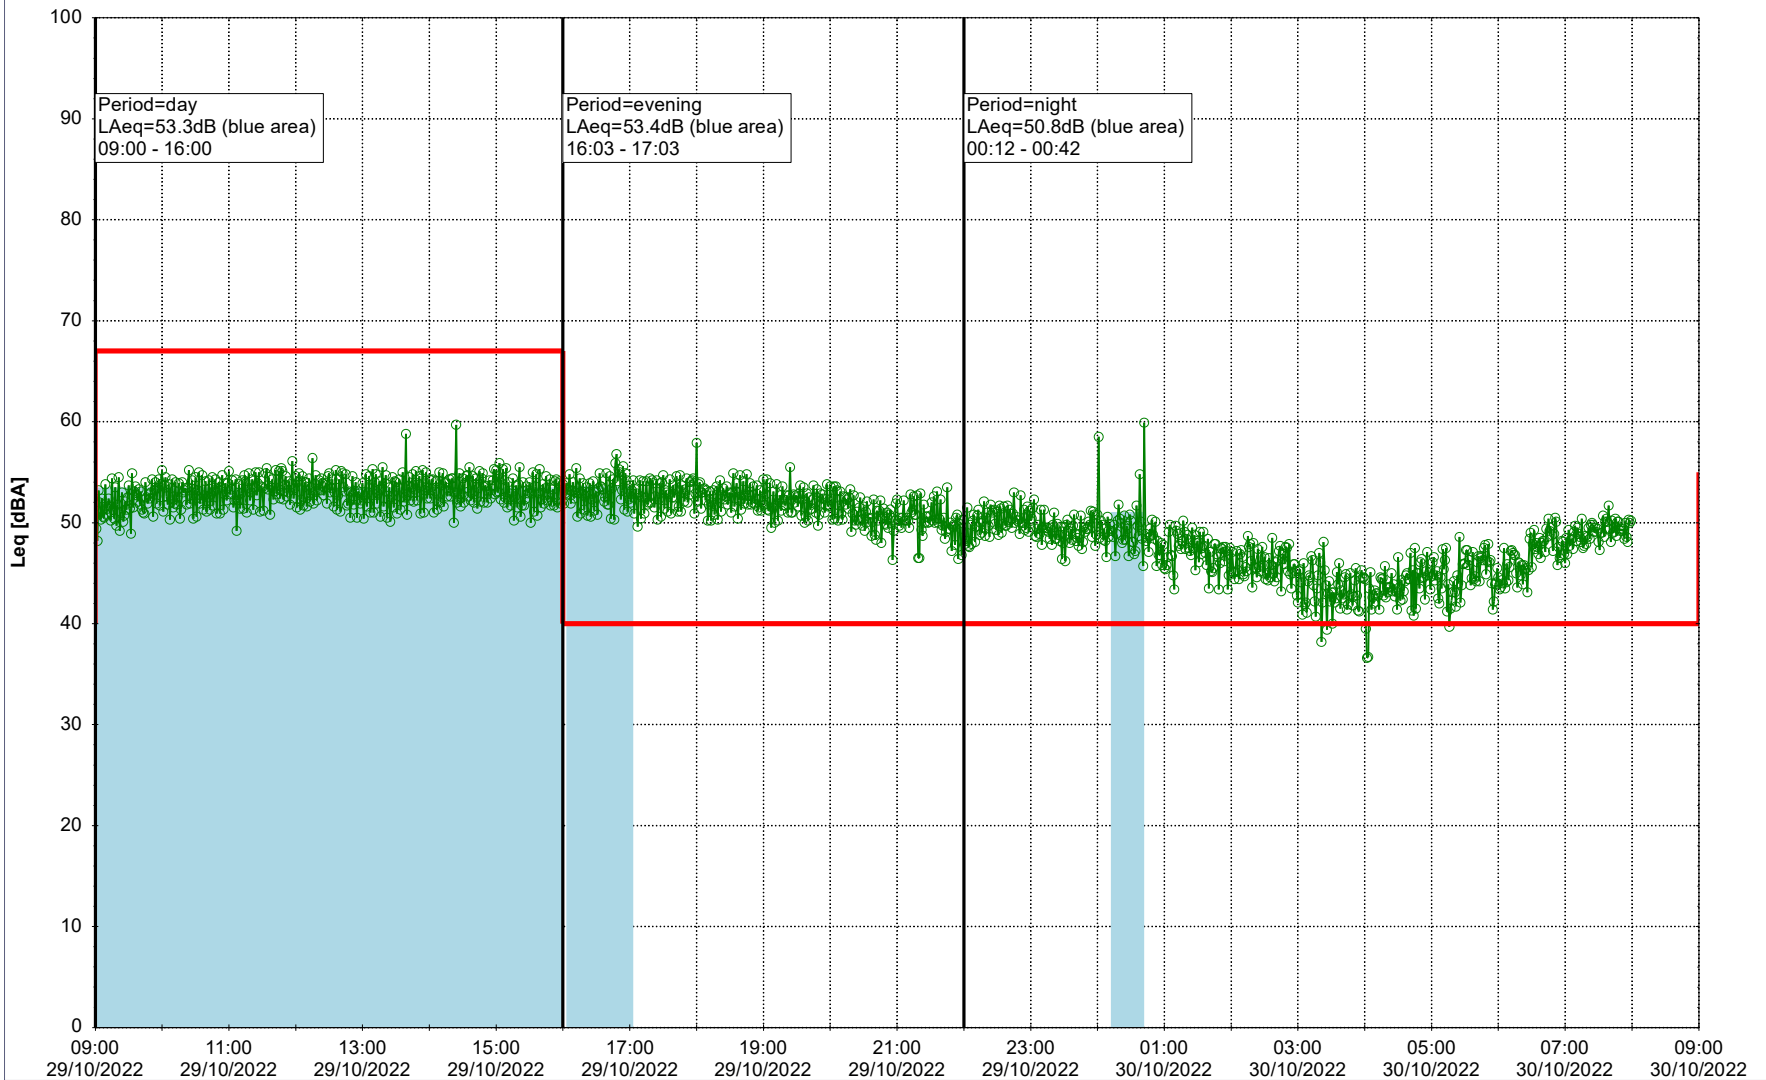

Remarks

...

Noise Time Related Diagram

28/10/2022
29/10/2022

○○○○ SLU_NS01

Project: Kronos Sydhavnen
Construction: Sluseholmen
Location: N-V

Plan View

0 5 10 15 20 [m]

Remarks

...

Noise Time Related Diagram

29/10/2022
30/10/2022

○○○○ SLU_NS01

Project: Kronos Sydhavnen
Construction: Sluseholmen
Location: N-V

Plan View

0 5 10 15 20 [m]