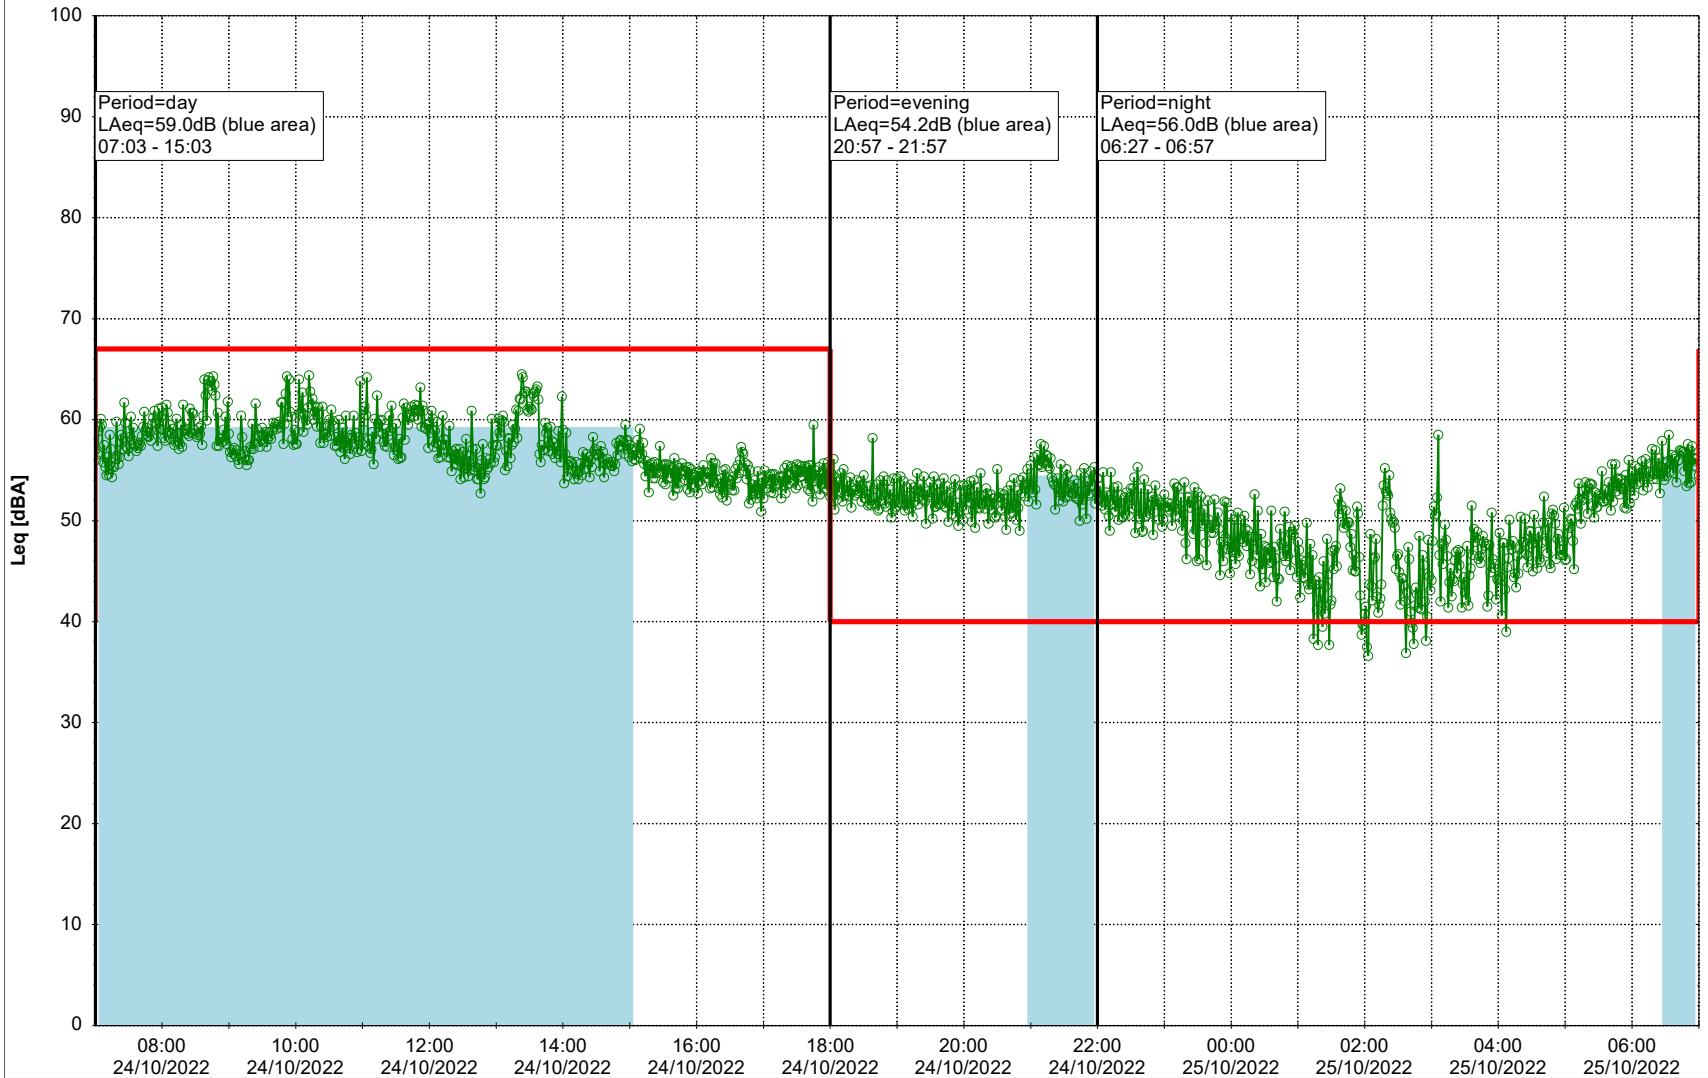

Project: Kronos Sydhavnen
Construction: Sluseholmen
Location: N-V

Plan View

0 5 10 15 20 [m]

Remarks

...

Noise Time Related Diagram

24/10/2022
25/10/2022

○○○○ SLU_NS01

Project: Kronos Sydhavnen
Construction: Sluseholmen
Location: N-V

Plan View

0 5 10 15 20 [m]

Remarks

...

Noise Time Related Diagram

25/10/2022
26/10/2022

○○○○ SLU_NS01

Project: Kronos Sydhavnen
Construction: Sluseholmen
Location: N-V

Plan View

Remarks

...

Noise Time Related Diagram

26/10/2022
27/10/2022

○○○○ SLU_NS01

Project: Kronos Sydhavnen
Construction: Sluseholmen
Location: N-V

Remarks

...

Noise Time Related Diagram

29/10/2022
30/10/2022

○○○○ SLU_NS01

Project: Kronos Sydhavnen
Construction: Sluseholmen
Location: N-V

Plan View

0 5 10 15 20 [m]