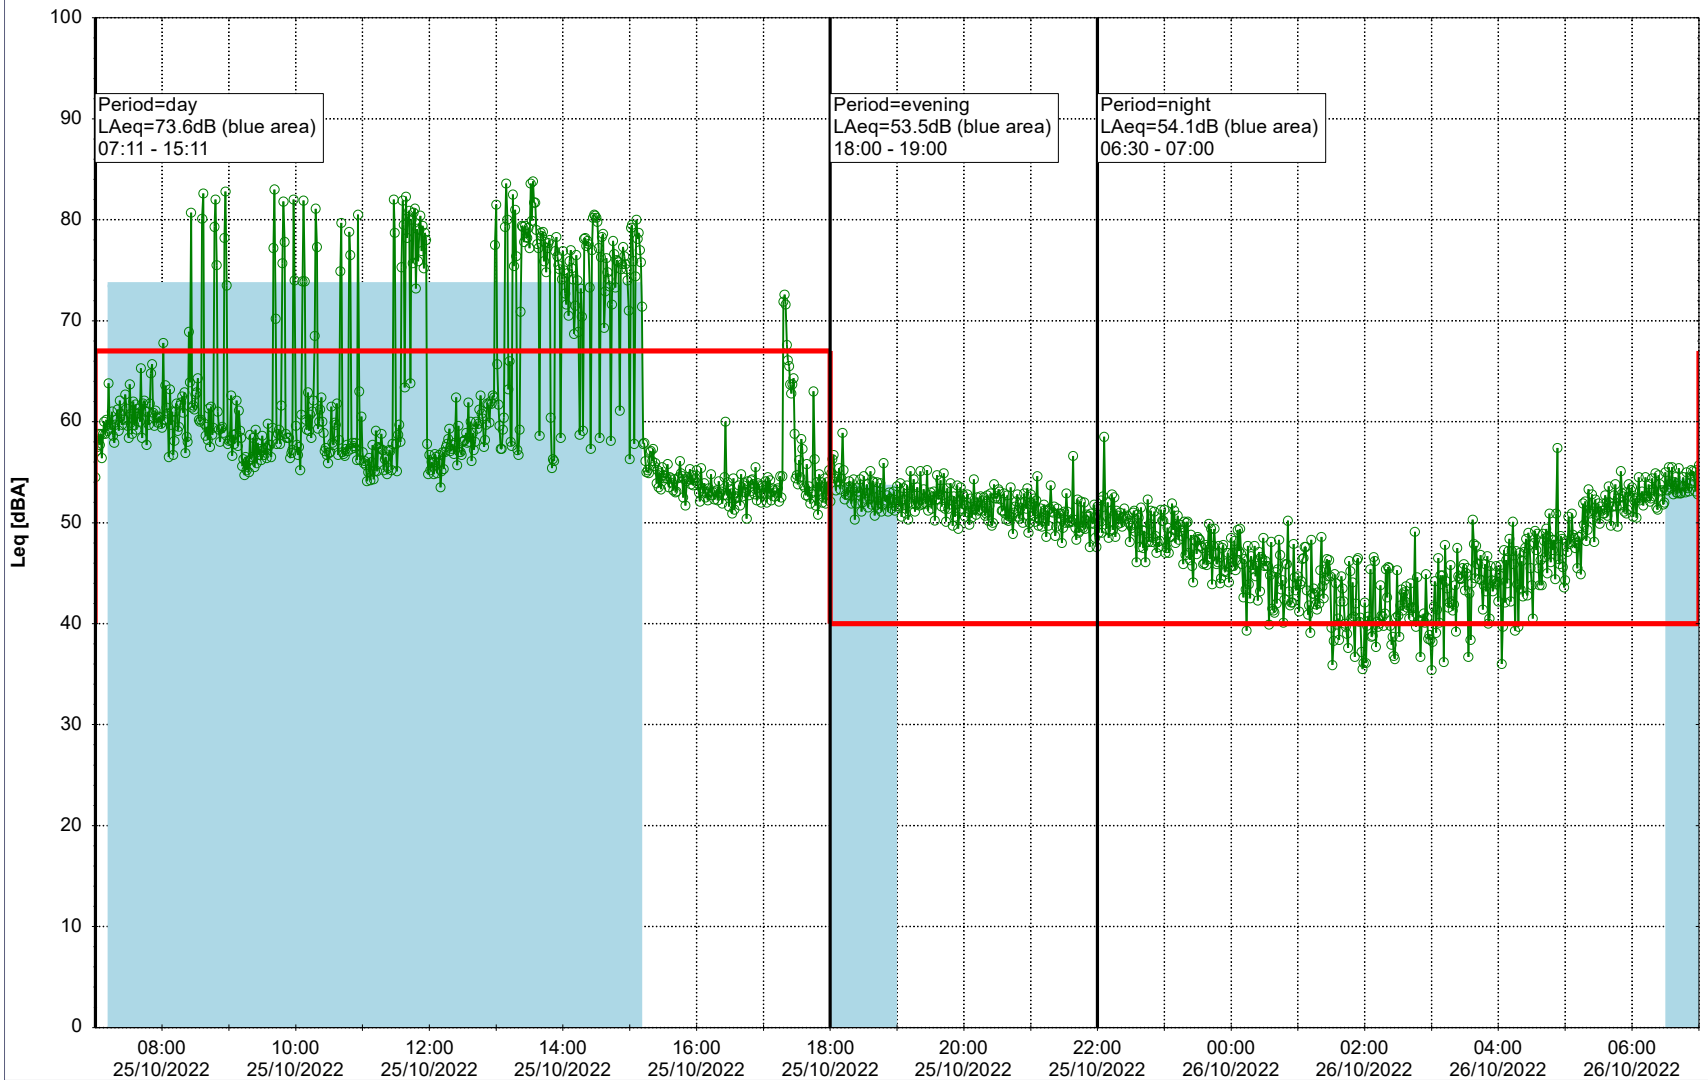

Project: Kronos Sydhavnen
Construction: Sluseholmen
Location: N-V

Plan View

0 5 10 15 20 [m]

Remarks

...

Noise Time Related Diagram

25/10/2022
26/10/2022

○○○○ SLU_NS01

Project: Kronos Sydhavnen
Construction: Sluseholmen
Location: N-V

Plan View

Remarks

...

Noise Time Related Diagram

26/10/2022
27/10/2022

○○○○ SLU_NS01

Project: Kronos Sydhavnen
Construction: Sluseholmen
Location: N-V

Remarks

...

Noise Time Related Diagram

28/10/2022
29/10/2022

○○○○ SLU_NS01

Project: Kronos Sydhavnen
Construction: Sluseholmen
Location: N-V

Plan View

0 5 10 15 20 [m]

Remarks

...

Noise Time Related Diagram

29/10/2022
30/10/2022

○○○○ SLU_NS01

Project: Kronos Sydhavnen
Construction: Sluseholmen
Location: N-V

Plan View

0 5 10 15 20 [m]