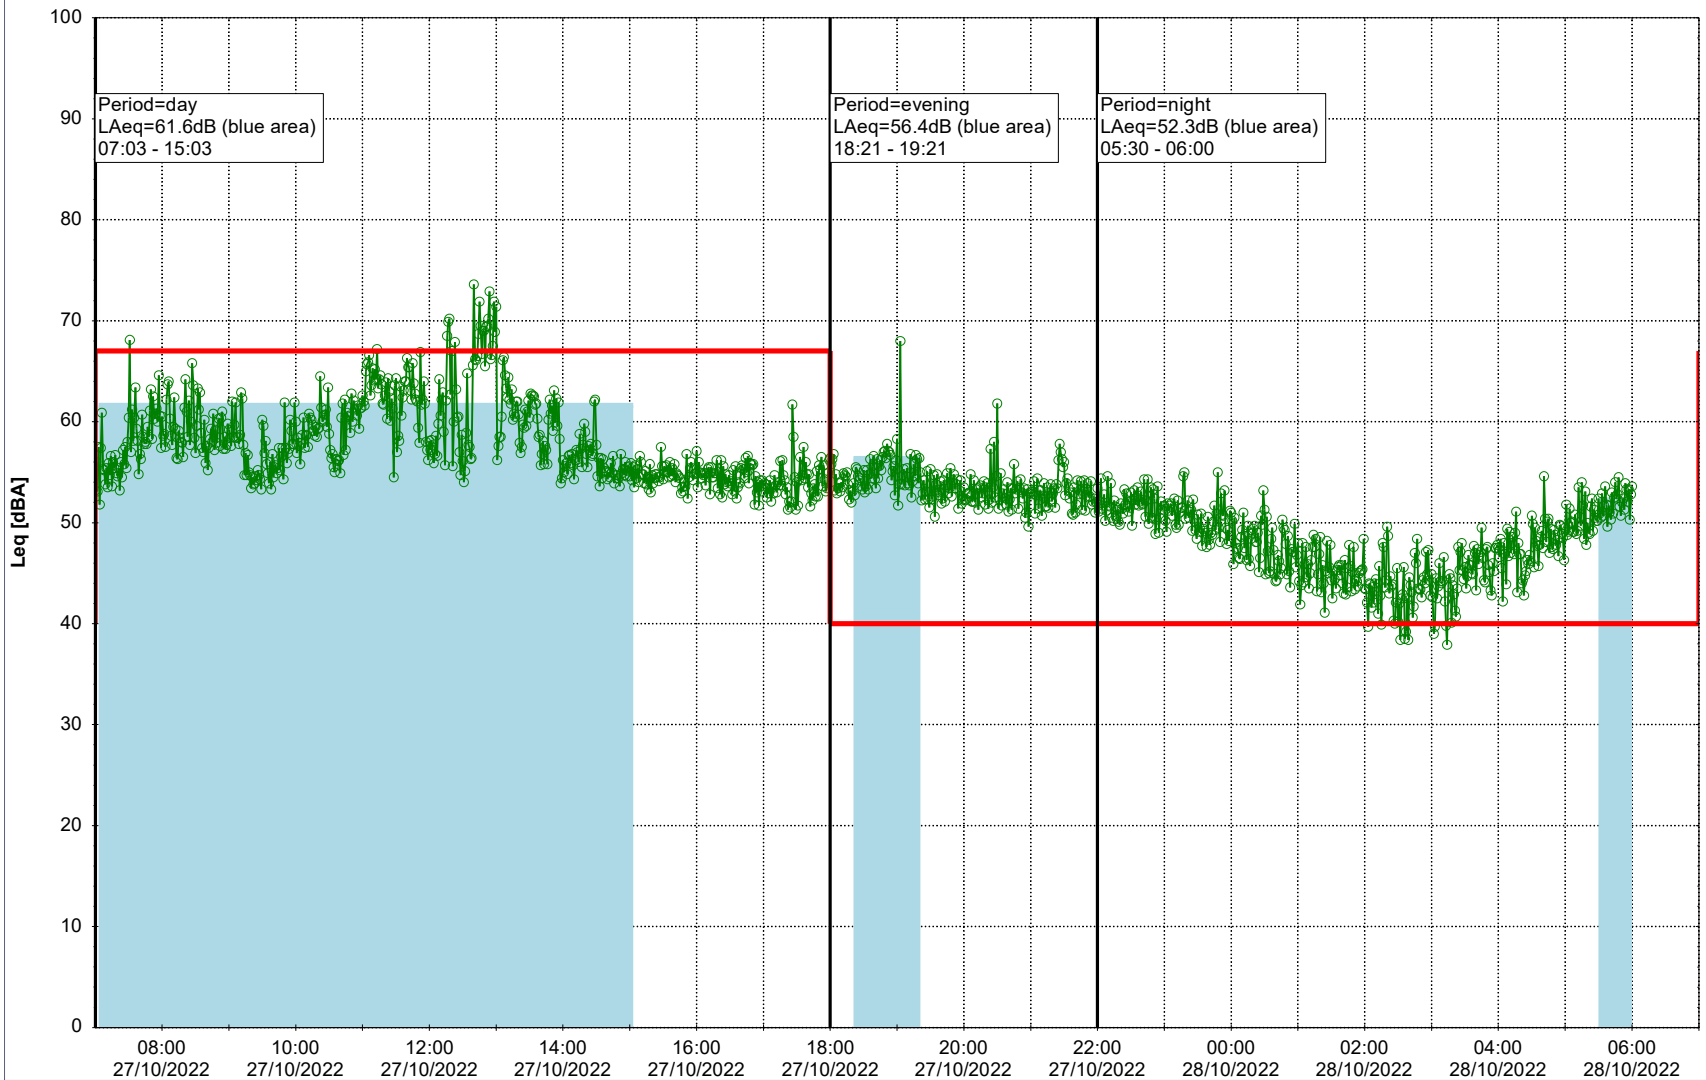

Plan View

Remarks

...

Noise Time Related Diagram

27/10/2022
28/10/2022

○○○○ SLU_NS01

Project: Kronos Sydhavnen
Construction: Sluseholmen
Location: N-V

Plan View

Remarks

...

Noise Time Related Diagram

28/10/2022
29/10/2022

○○○○ SLU_NS01

Project: Kronos Sydhavnen
Construction: Sluseholmen
Location: N-V

Plan View

0 5 10 15 20 [m]

Remarks

...

Noise Time Related Diagram

29/10/2022
30/10/2022

○○○○ SLU_NS01

Project: Kronos Sydhavnen
Construction: Sluseholmen
Location: N-V

Plan View

0 5 10 15 20 [m]