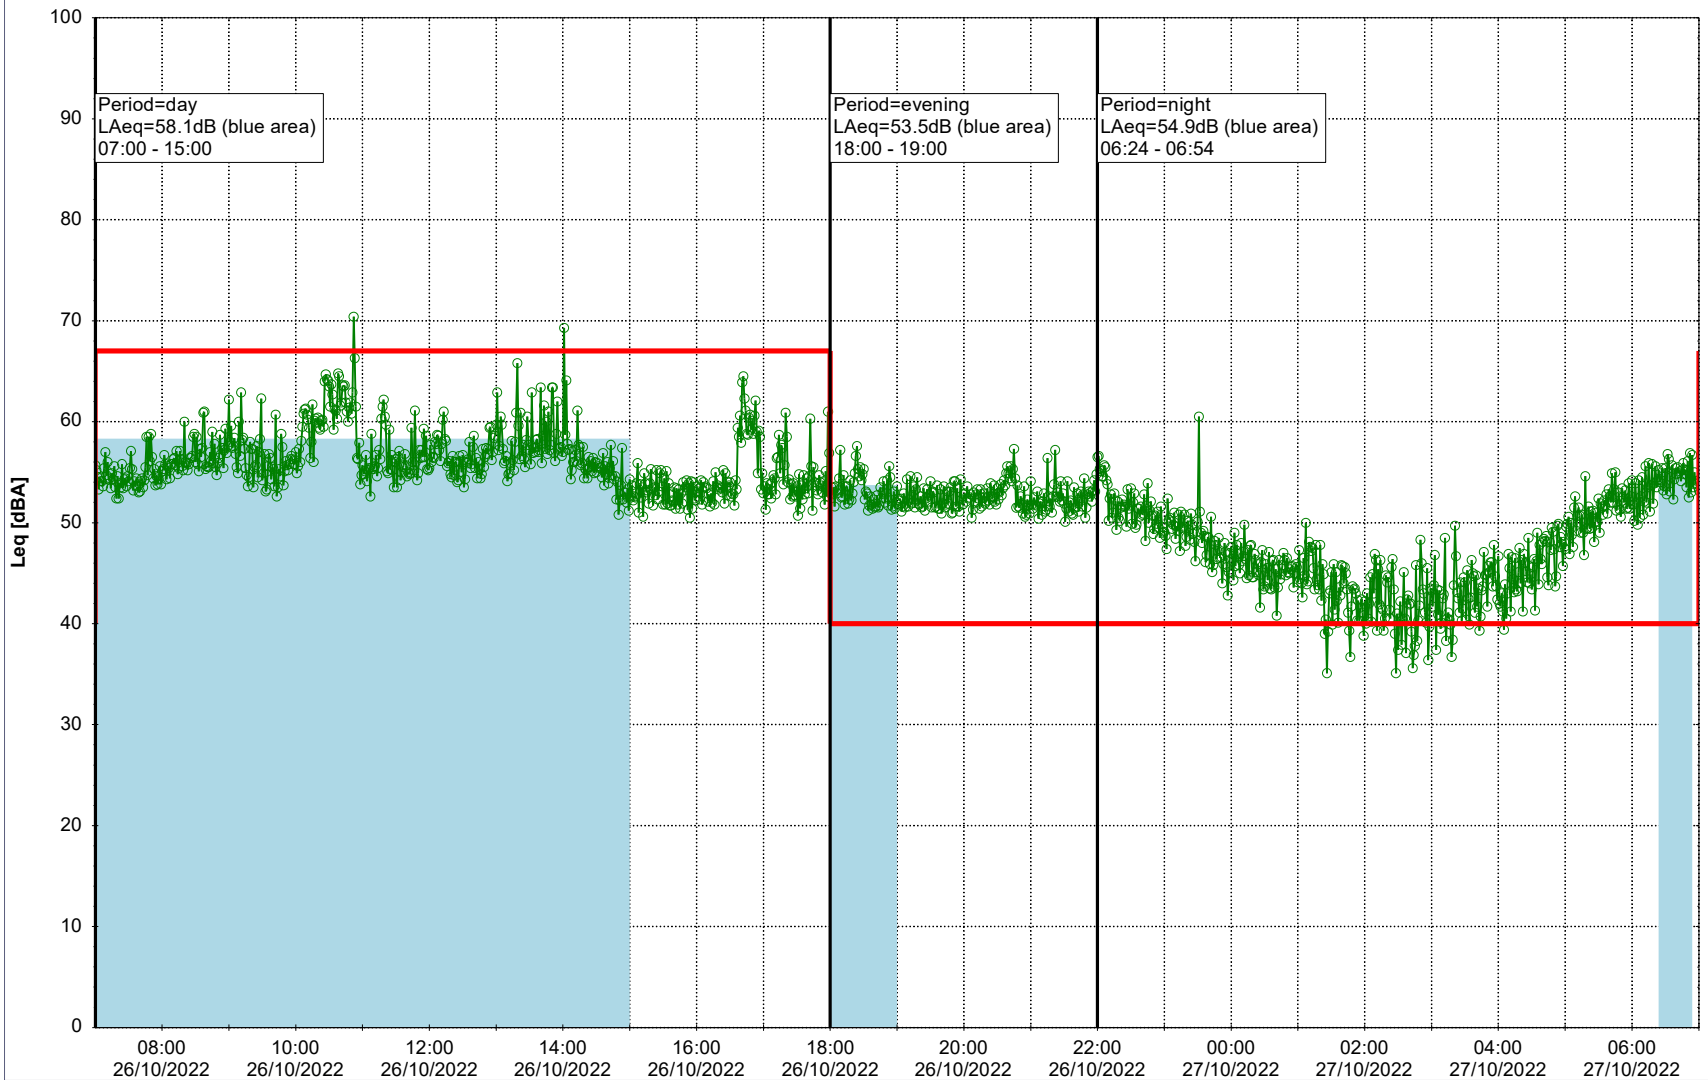

Project: Kronos Sydhavnen
Construction: Sluseholmen
Location: N-V

Plan View

Remarks

...

Noise Time Related Diagram

26/10/2022
27/10/2022

○○○○ SLU_NS01

Project: Kronos Sydhavnen
Construction: Sluseholmen
Location: N-V

Plan View

Remarks

...

Noise Time Related Diagram

27/10/2022
28/10/2022

○○○○ SLU_NS01

Project: Kronos Sydhavnen
Construction: Sluseholmen
Location: N-V

Plan View

Remarks

...

Noise Time Related Diagram

28/10/2022
29/10/2022

○○○○ SLU_NS01

Project: Kronos Sydhavnen
Construction: Sluseholmen
Location: N-V

Plan View

0 5 10 15 20 [m]

Remarks

...

Noise Time Related Diagram

29/10/2022
30/10/2022

○○○○ SLU_NS01

Project: Kronos Sydhavnen
Construction: Sluseholmen
Location: N-V

Plan View

0 5 10 15 20 [m]