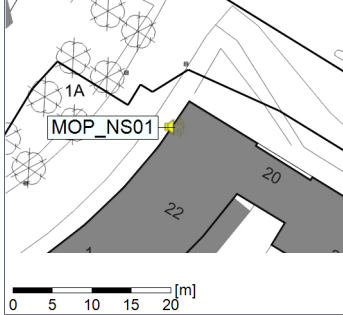

Project: Kronos Sydhavnen
Construction: Mozarts Plads
Location: N-V

Plan View

Remarks

...

Noise Time Related Diagram

07/09/2020
08/09/2020

○○○○ MOP_NS01

Project: Kronos Sydhavnen
Construction: Mozarts Plads
Location: N-V