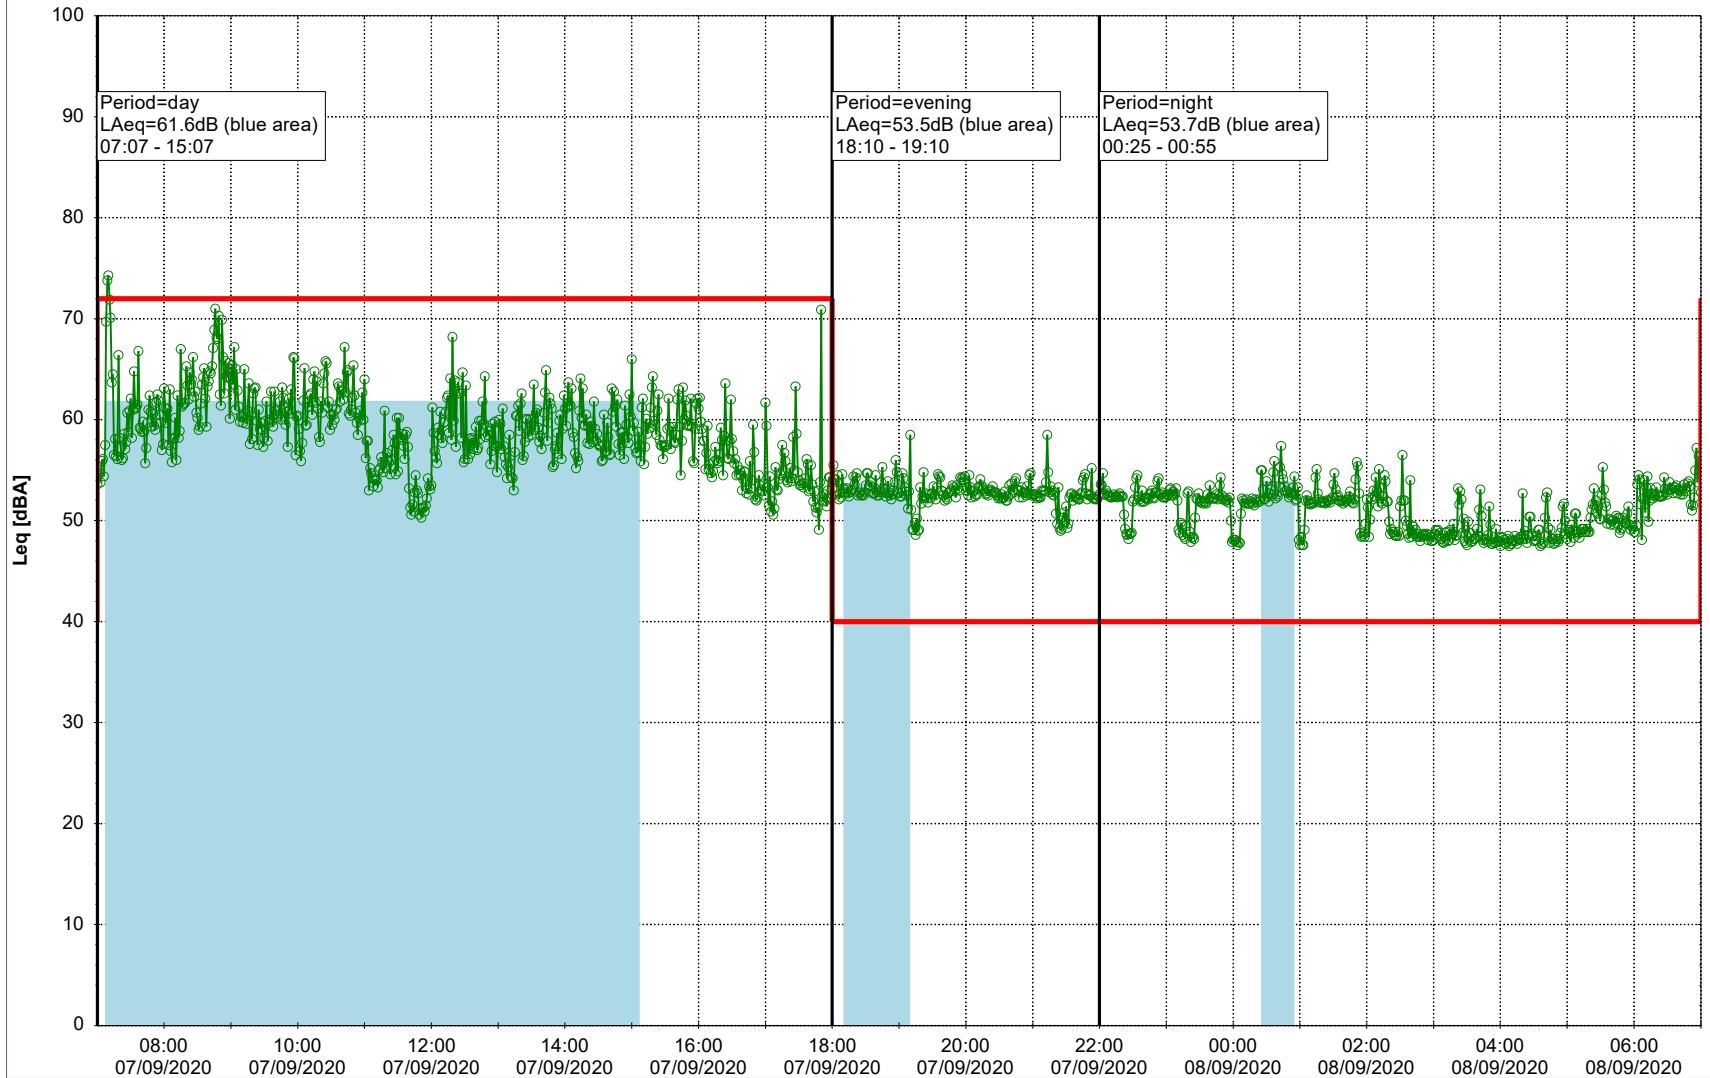

Project: Kronos Sydhavnen
Construction: Mozarts Plads
Location: N-V

Plan View

Remarks

...

Noise Time Related Diagram

07/09/2020
08/09/2020

○○○○ MOP_NS01

Project: Kronos Sydhavnen
Construction: Mozarts Plads
Location: N-V

Plan View

Remarks

...

Noise Time Related Diagram

08/09/2020
09/09/2020

○○○○ MOP_NS01

Project: Kronos Sydhavnen
Construction: Mozarts Plads
Location: N-V

09/09/2020
10/09/2020

Plan View

Remarks

...

Noise Time Related Diagram

○○○○ MOP_NS01

Project: Kronos Sydhavnen
Construction: Mozarts Plads
Location: N-V

10/09/2020
11/09/2020

Plan View

Remarks

...

Noise Time Related Diagram

○○○ MOP_NS01

Project: Kronos Sydhavnen
Construction: Mozarts Plads
Location: N-V

Plan View

Remarks

...