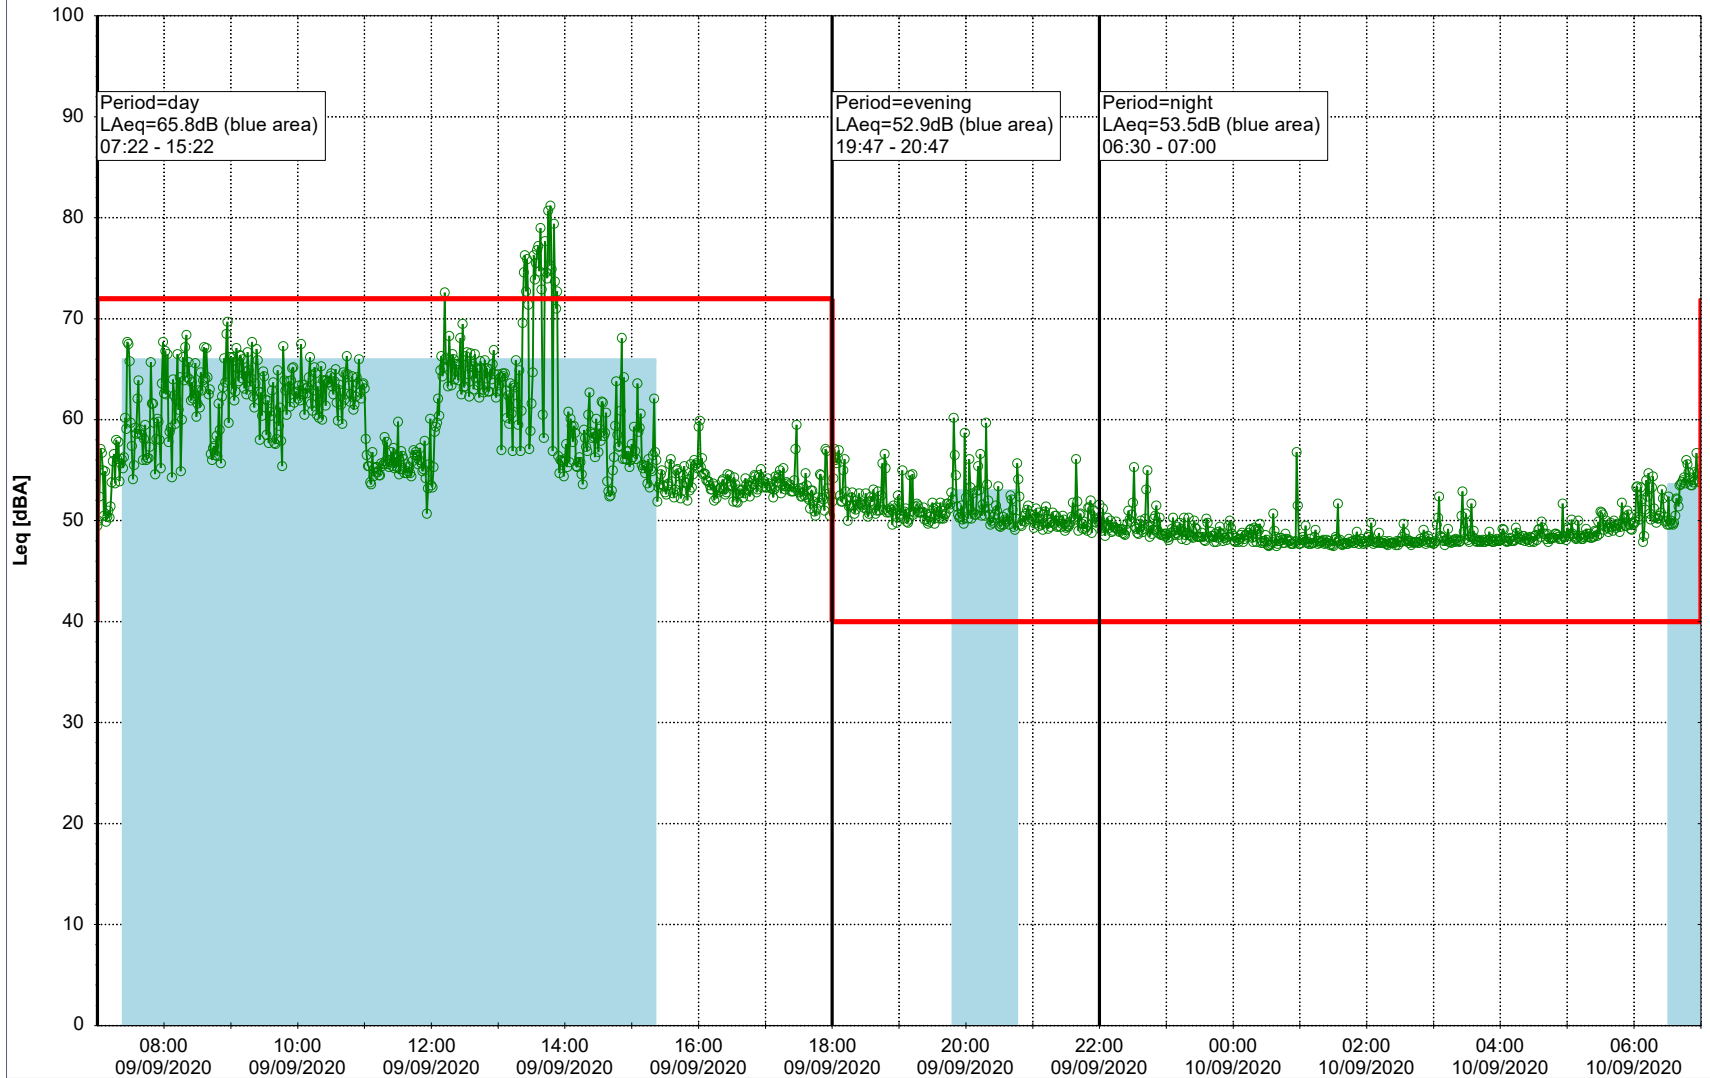

Plan View

Remarks

...

Noise Time Related Diagram

○○○○ MOP_NS01

Project: Kronos Sydhavnen
Construction: Mozarts Plads
Location: N-V

10/09/2020
11/09/2020

Plan View

Remarks

...

Noise Time Related Diagram

○○○ MOP_NS01

Project: Kronos Sydhavnen
Construction: Mozarts Plads
Location: N-V

Plan View

Remarks

...

Noise Time Related Diagram

○○○○ MOP_NS01

Project: Kronos Sydhavnen
Construction: Mozarts Plads
Location: N-V

13/09/2020
14/09/2020

Plan View

Remarks

...

Noise Time Related Diagram