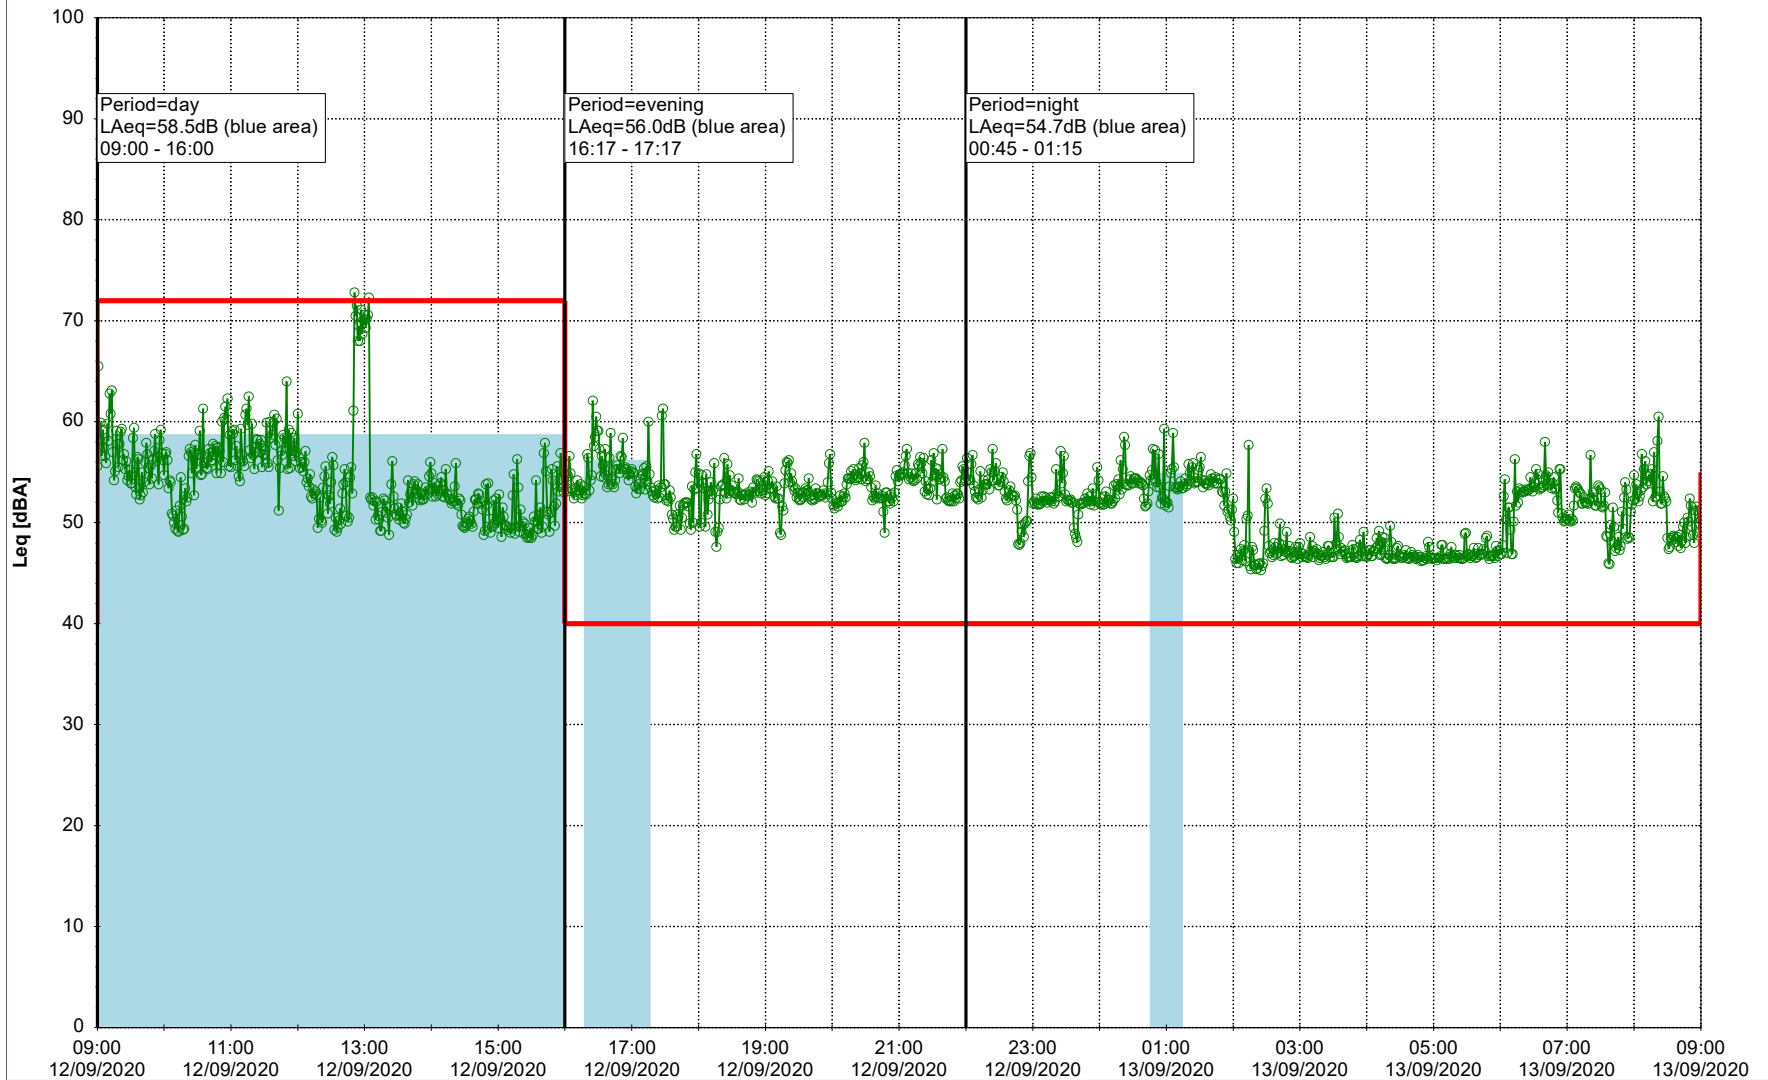

Noise Time Related Diagram

11/09/2020
12/09/2020

○○○○ MOP_NS01

Project: Kronos Sydhavnen
Construction: Mozarts Plads
Location: N-V

12/09/2020
13/09/2020

Plan View

Remarks

...

Noise Time Related Diagram

○○○○ MOP_NS01

Project: Kronos Sydhavnen
Construction: Mozarts Plads
Location: N-V

13/09/2020
14/09/2020

Plan View

Remarks

...

Noise Time Related Diagram