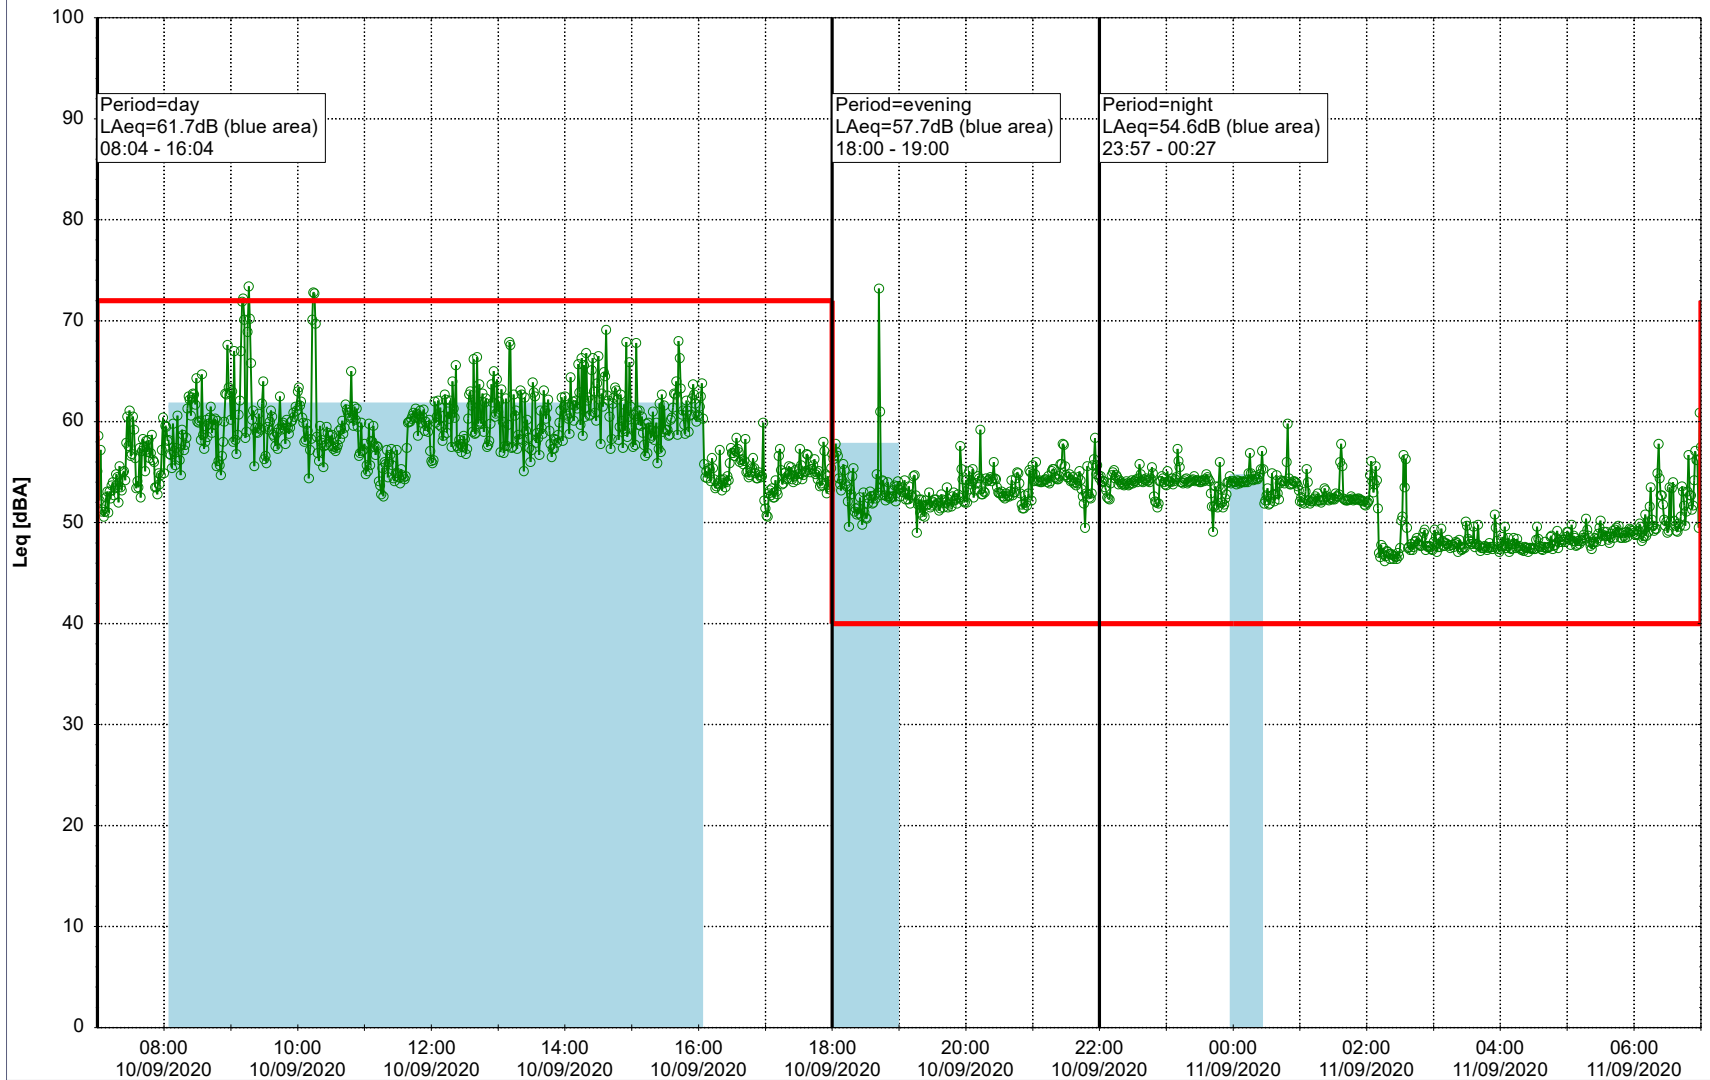

Plan View

Remarks

...

Noise Time Related Diagram

○○○○ MOP_NS01

Project: Kronos Sydhavnen
Construction: Mozarts Plads
Location: N-V

10/09/2020
11/09/2020

Plan View

Remarks

...

Noise Time Related Diagram

○○○ MOP_NS01

Project: Kronos Sydhavnen
Construction: Mozarts Plads
Location: N-V

Plan View

Remarks

...