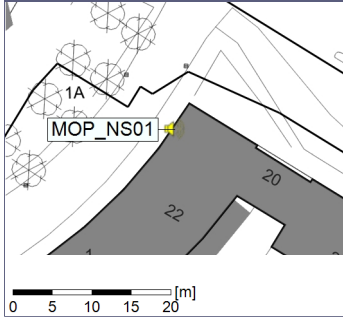

Plan View

Remarks

...

Noise Time Related Diagram

○○○○ MOP_NS01

Project: Kronos Sydhavnen
Construction: Mozarts Plads
Location: N-V

10/09/2020
11/09/2020

Plan View