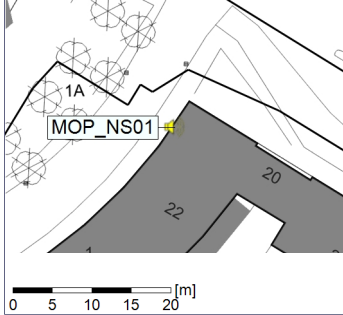

Remarks

...

Noise Time Related Diagram

○○○ MOP_NS01

Project: Kronos Sydhavnen
Construction: Mozarts Plads
Location: N-V

Plan View

Remarks

...