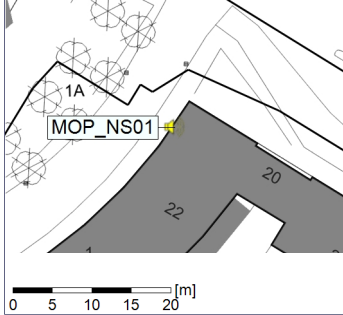

Project: Kronos Sydhavnen
Construction: Mozarts Plads
Location: N-V

12/09/2020
13/09/2020

Plan View