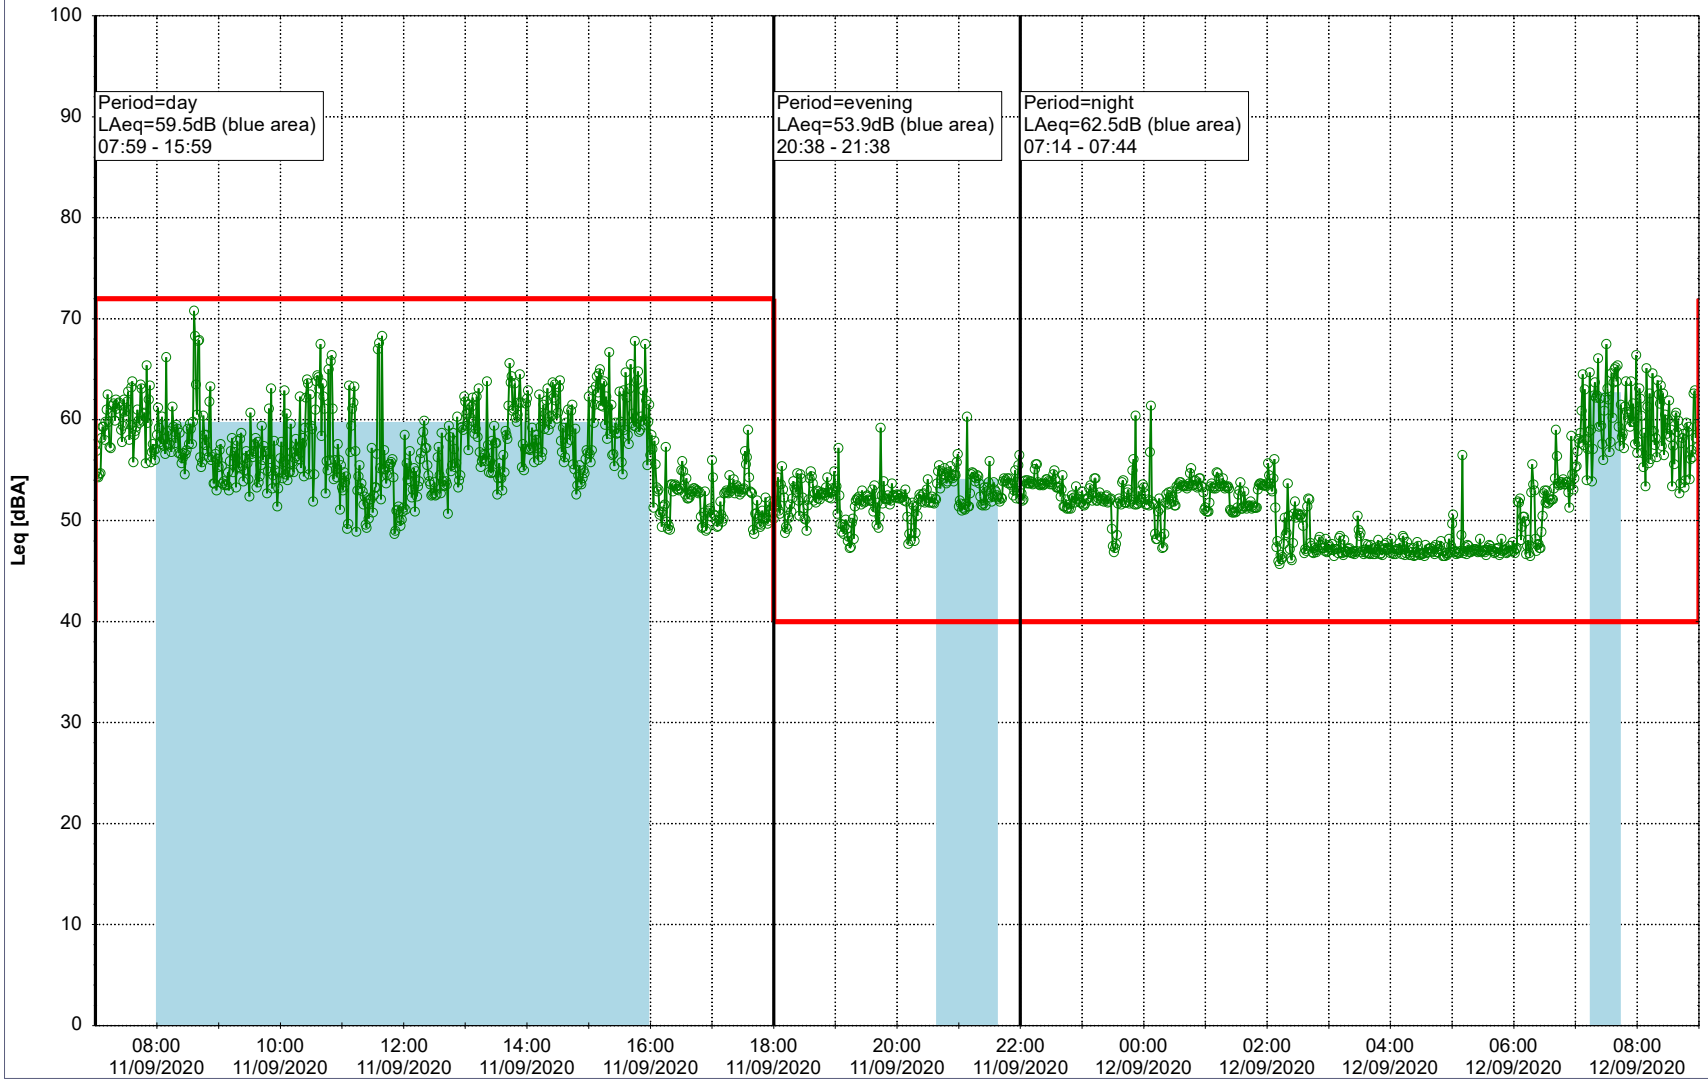

Remarks

...

Noise Time Related Diagram

○○○ MOP_NS01

Project: Kronos Sydhavnen
Construction: Mozarts Plads
Location: N-V

Plan View

Remarks

...

Noise Time Related Diagram

11/09/2020
12/09/2020

○○○○ MOP_NS01

Project: Kronos Sydhavnen
Construction: Mozarts Plads
Location: N-V

12/09/2020
13/09/2020

Plan View

Remarks

...

Noise Time Related Diagram

○○○○ MOP_NS01

Project: Kronos Sydhavnen
Construction: Mozarts Plads
Location: N-V

13/09/2020
14/09/2020

Plan View

Remarks

...

Noise Time Related Diagram