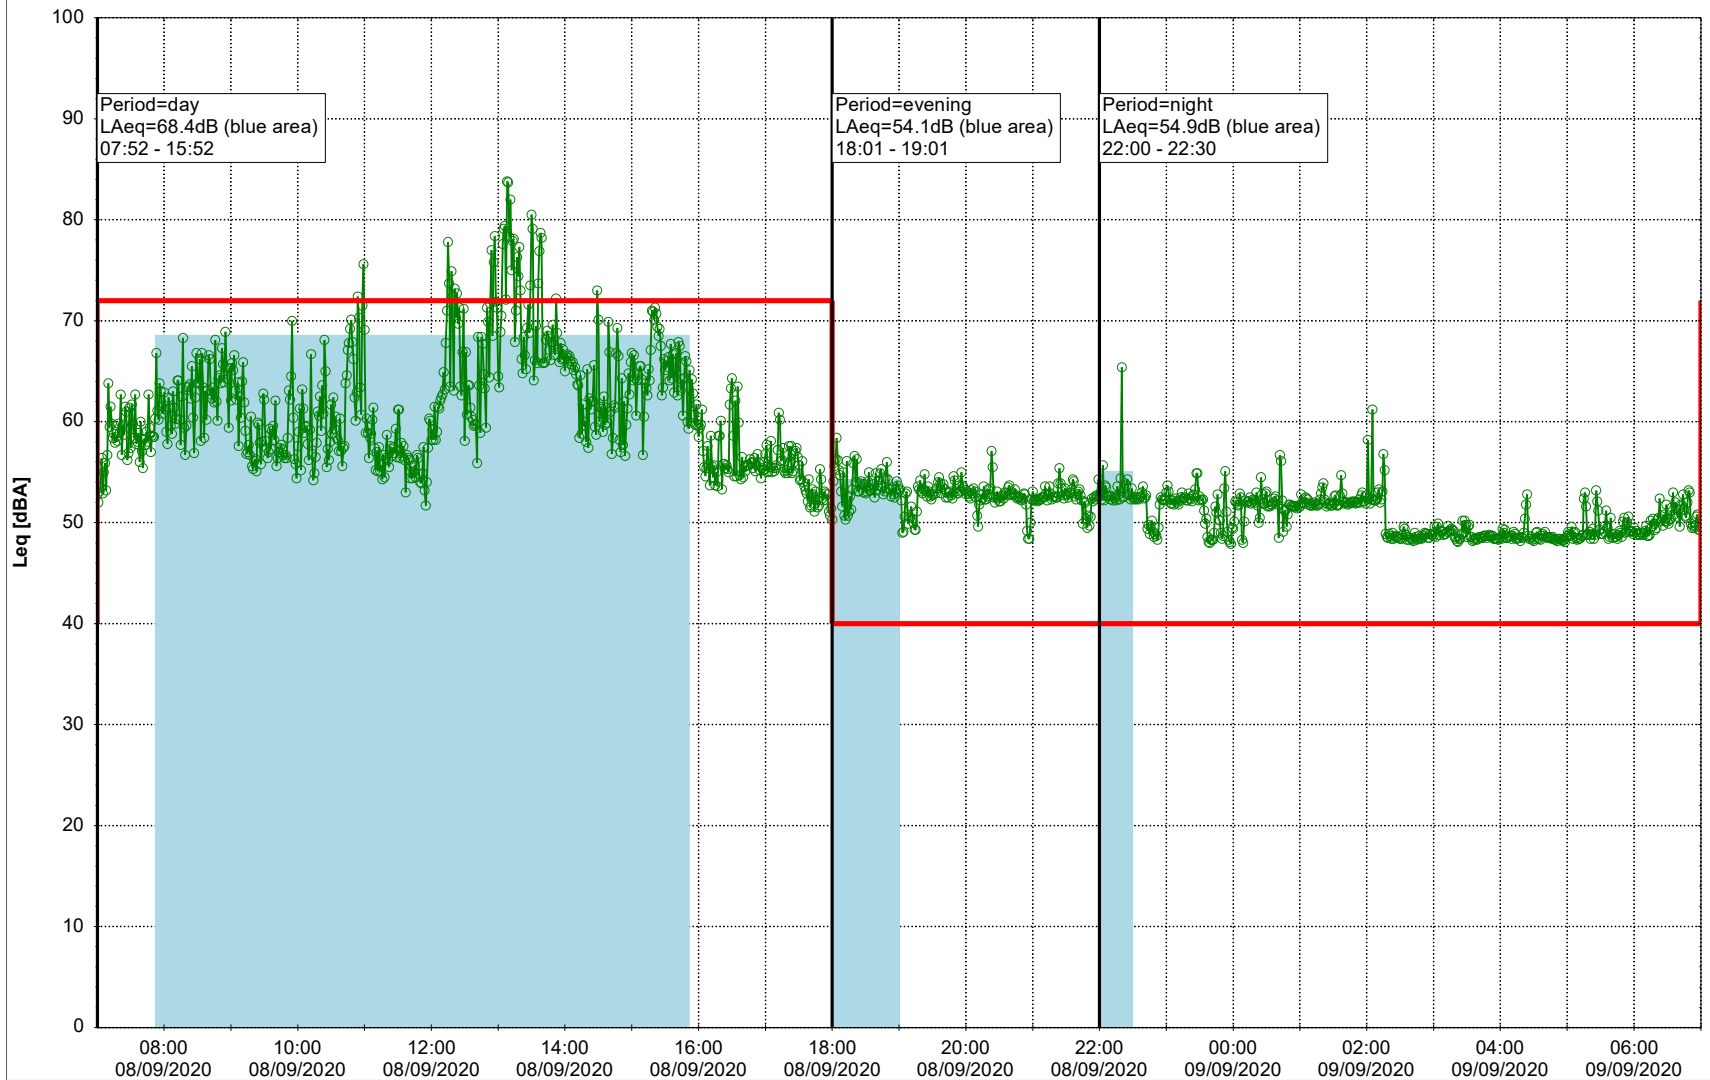

Plan View

Remarks

...

Noise Time Related Diagram

08/09/2020
09/09/2020

○○○○ MOP_NS01

Project: Kronos Sydhavnen
Construction: Mozarts Plads
Location: N-V

09/09/2020
10/09/2020

Plan View

Remarks

...

Noise Time Related Diagram

○○○○ MOP_NS01

Project: Kronos Sydhavnen
Construction: Mozarts Plads
Location: N-V

10/09/2020
11/09/2020

Plan View

Remarks

...

Noise Time Related Diagram

○○○ MOP_NS01

Project: Kronos Sydhavnen
Construction: Mozarts Plads
Location: N-V

Plan View

Remarks

...