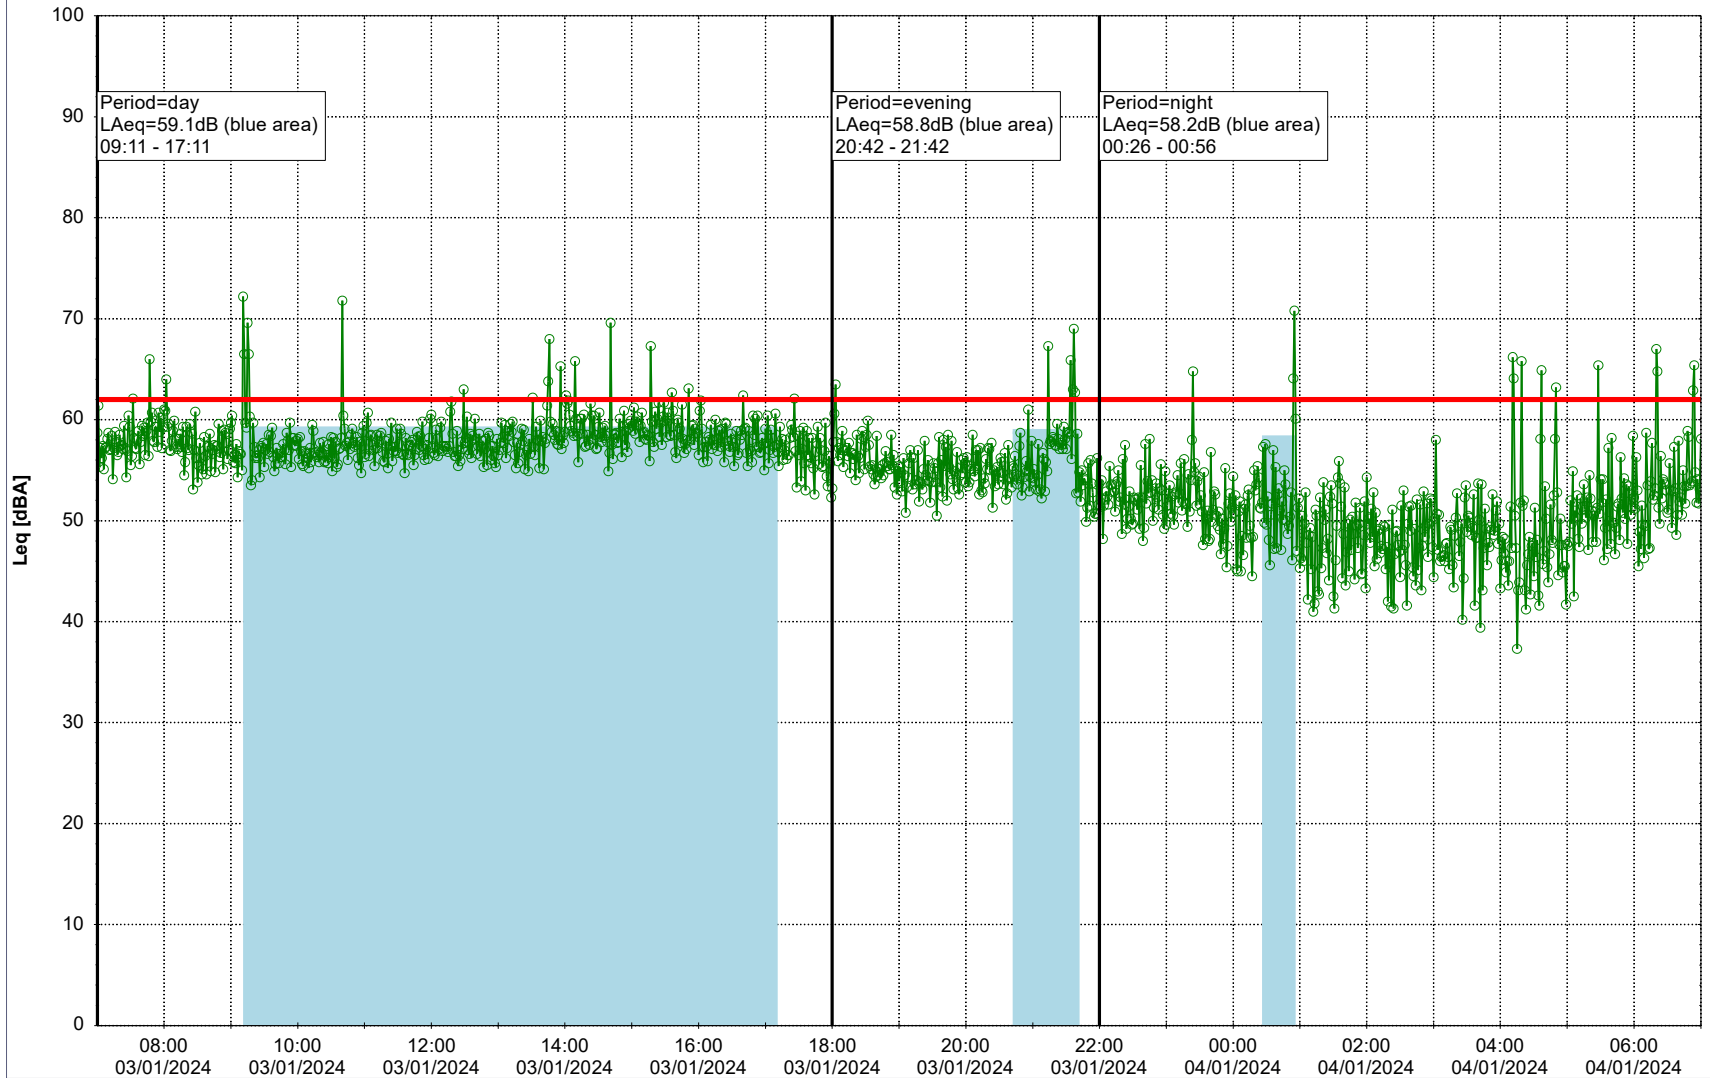

Plan View

Remarks

...

Noise Time Related Diagram

○○○ GAB_NS01

Project: Kronos Sydhavnen
Construction: Gåsebæk
Location: N-V

Plan View

Remarks

...

Noise Time Related Diagram

03/01/2024

04/01/2024

○○○ GAB_NS01

Project: Kronos Sydhavnen
Construction: Gåsebæk
Location: N-V

Plan View

Remarks

...

Noise Time Related Diagram

04/01/2024
05/01/2024

○○○ GAB_NS01

Project: Kronos Sydhavnen
Construction: Gåsebæk
Location: N-V

Plan View

Remarks

...

06/01/2024
07/01/2024

○○○ GAB_NS01

Project: Kronos Sydhavnen
Construction: Gåsebæk
Location: N-V

Plan View

Remarks

...

Noise Time Related Diagram

07/01/2024
08/01/2024