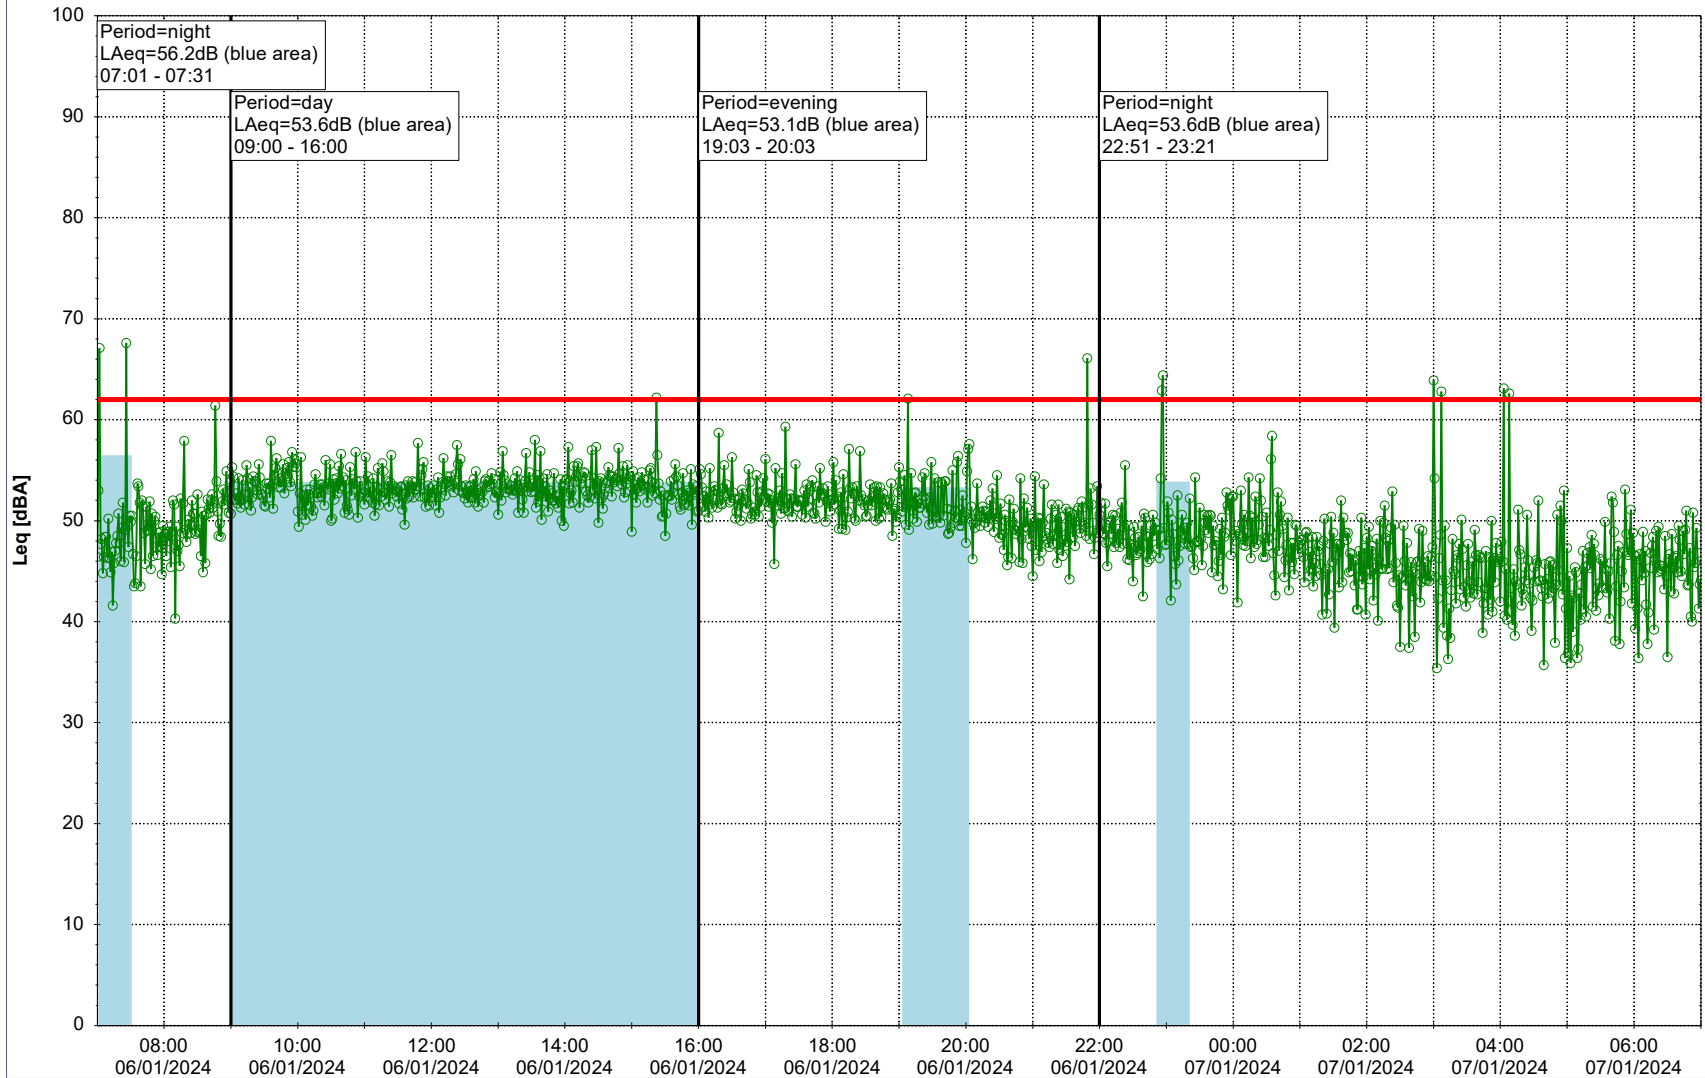

Noise Time Related Diagram

05/01/2024
06/01/2024

○○○ GAB_NS01

Project: Kronos Sydhavnen
Construction: Gåsebæk
Location: N-V

Plan View

Remarks

...

Noise Time Related Diagram

06/01/2024
07/01/2024

○○○ GAB_NS01

Project: Kronos Sydhavnen
Construction: Gåsebæk
Location: N-V

Plan View

Remarks

...

Noise Time Related Diagram

07/01/2024
08/01/2024