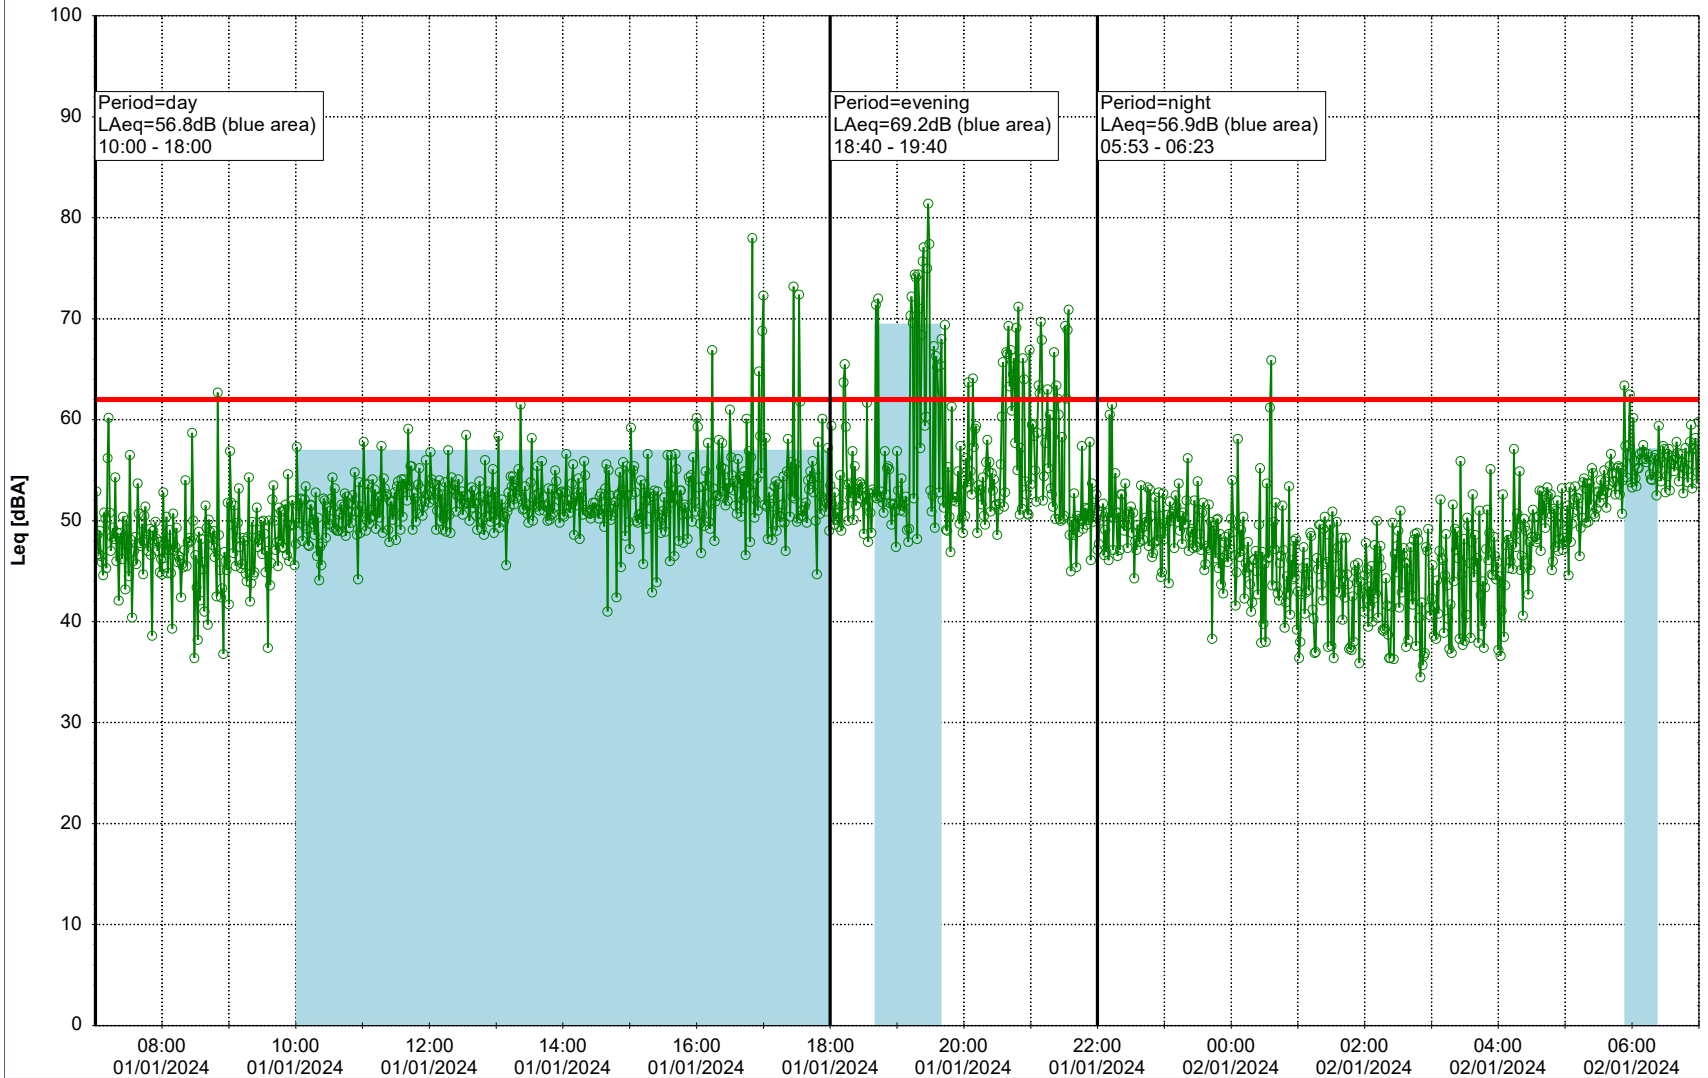

Project: Kronos Sydhavnen
Construction: Gåsebæk
Location: N-V

01/01/2024
02/01/2024

Remarks

...

Noise Time Related Diagram

○○○ GAB_NS01

Project: Kronos Sydhavnen
Construction: Gåsebæk
Location: N-V

02/01/2024
03/01/2024

Plan View

Remarks

...

Noise Time Related Diagram

○○○ GAB_NS01

Project: Kronos Sydhavnen
Construction: Gåsebæk
Location: N-V

Plan View

Remarks

...

Noise Time Related Diagram

03/01/2024

04/01/2024

○○○ GAB_NS01

Project: Kronos Sydhavnen
Construction: Gåsebæk
Location: N-V

Plan View

Remarks

06/01/2024
07/01/2024

○○○ GAB_NS01

Project: Kronos Sydhavnen
Construction: Gåsebæk
Location: N-V

Plan View

Remarks

...

Noise Time Related Diagram

07/01/2024
08/01/2024