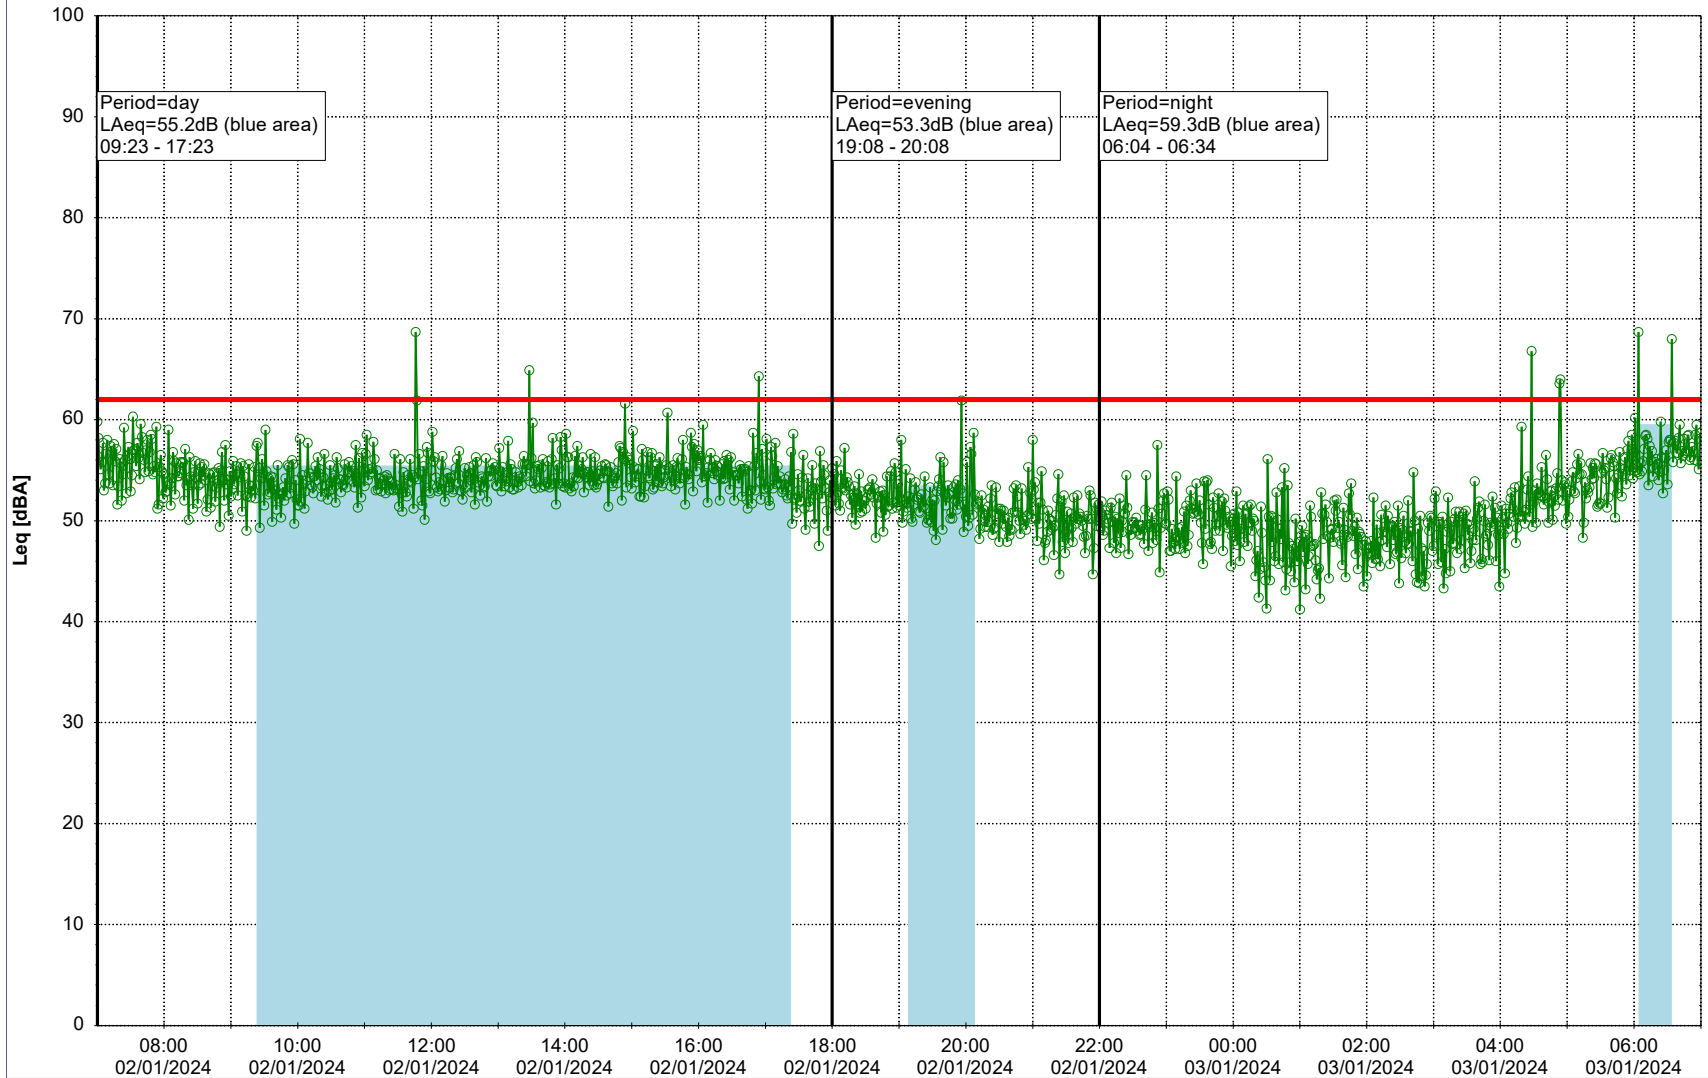

Plan View

Remarks

...

Noise Time Related Diagram

○○○ GAB_NS01

Project: Kronos Sydhavnen
Construction: Gåsebæk
Location: N-V

Plan View

Remarks

...

Noise Time Related Diagram

03/01/2024

04/01/2024

○○○ GAB_NS01

Project: Kronos Sydhavnen
Construction: Gåsebæk
Location: N-V

Plan View

Remarks

...

Noise Time Related Diagram

04/01/2024
05/01/2024

○○○ GAB_NS01

Project: Kronos Sydhavnen
Construction: Gåsebæk
Location: N-V

Plan View

Remarks

...

06/01/2024
07/01/2024

○○○ GAB_NS01

Project: Kronos Sydhavnen
Construction: Gåsebæk
Location: N-V

Plan View

Remarks

...

Noise Time Related Diagram

07/01/2024
08/01/2024