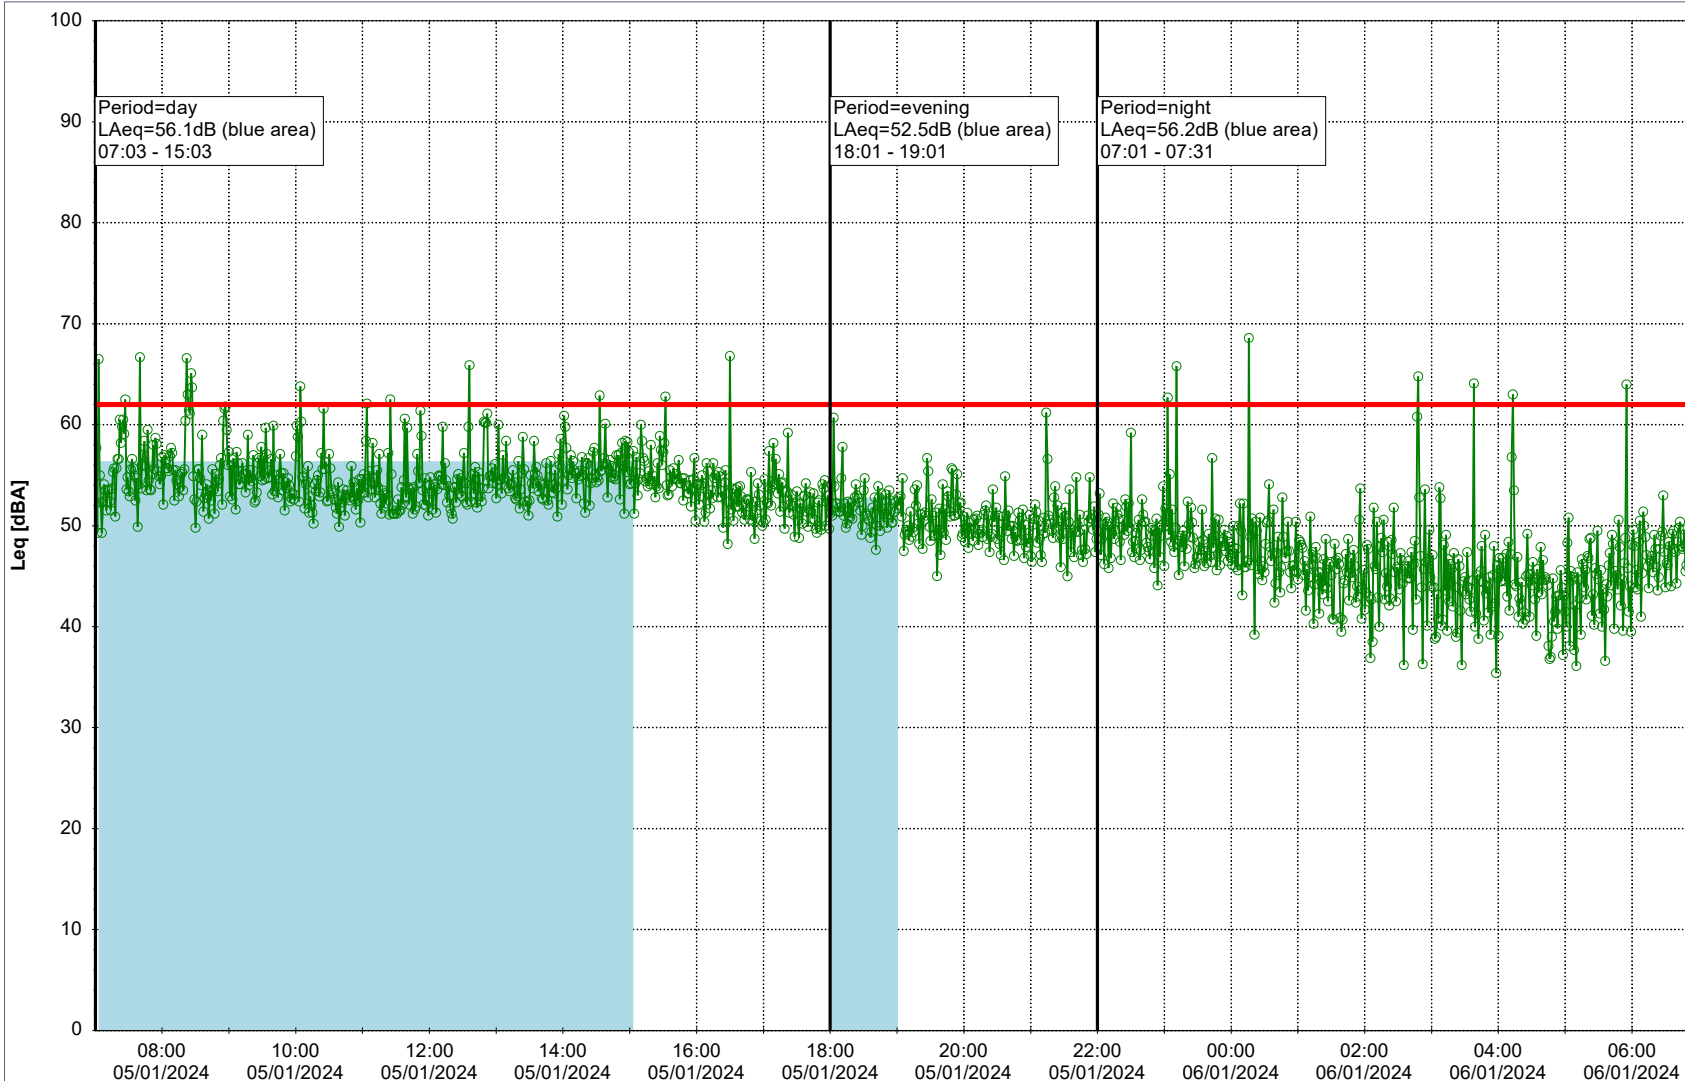

...

Noise Time Related Diagram

04/01/2024
05/01/2024

○○○ GAB_NS01

Project: Kronos Sydhavnen
Construction: Gåsebæk
Location: N-V

Plan View

Remarks

...

Noise Time Related Diagram

05/01/2024
06/01/2024

○○○ GAB_NS01

Project: Kronos Sydhavnen
Construction: Gåsebæk
Location: N-V

Plan View

Remarks

...

Noise Time Related Diagram

06/01/2024
07/01/2024

○○○ GAB_NS01

Project: Kronos Sydhavnen
Construction: Gåsebæk
Location: N-V

Plan View

Remarks

...

Noise Time Related Diagram

07/01/2024
08/01/2024