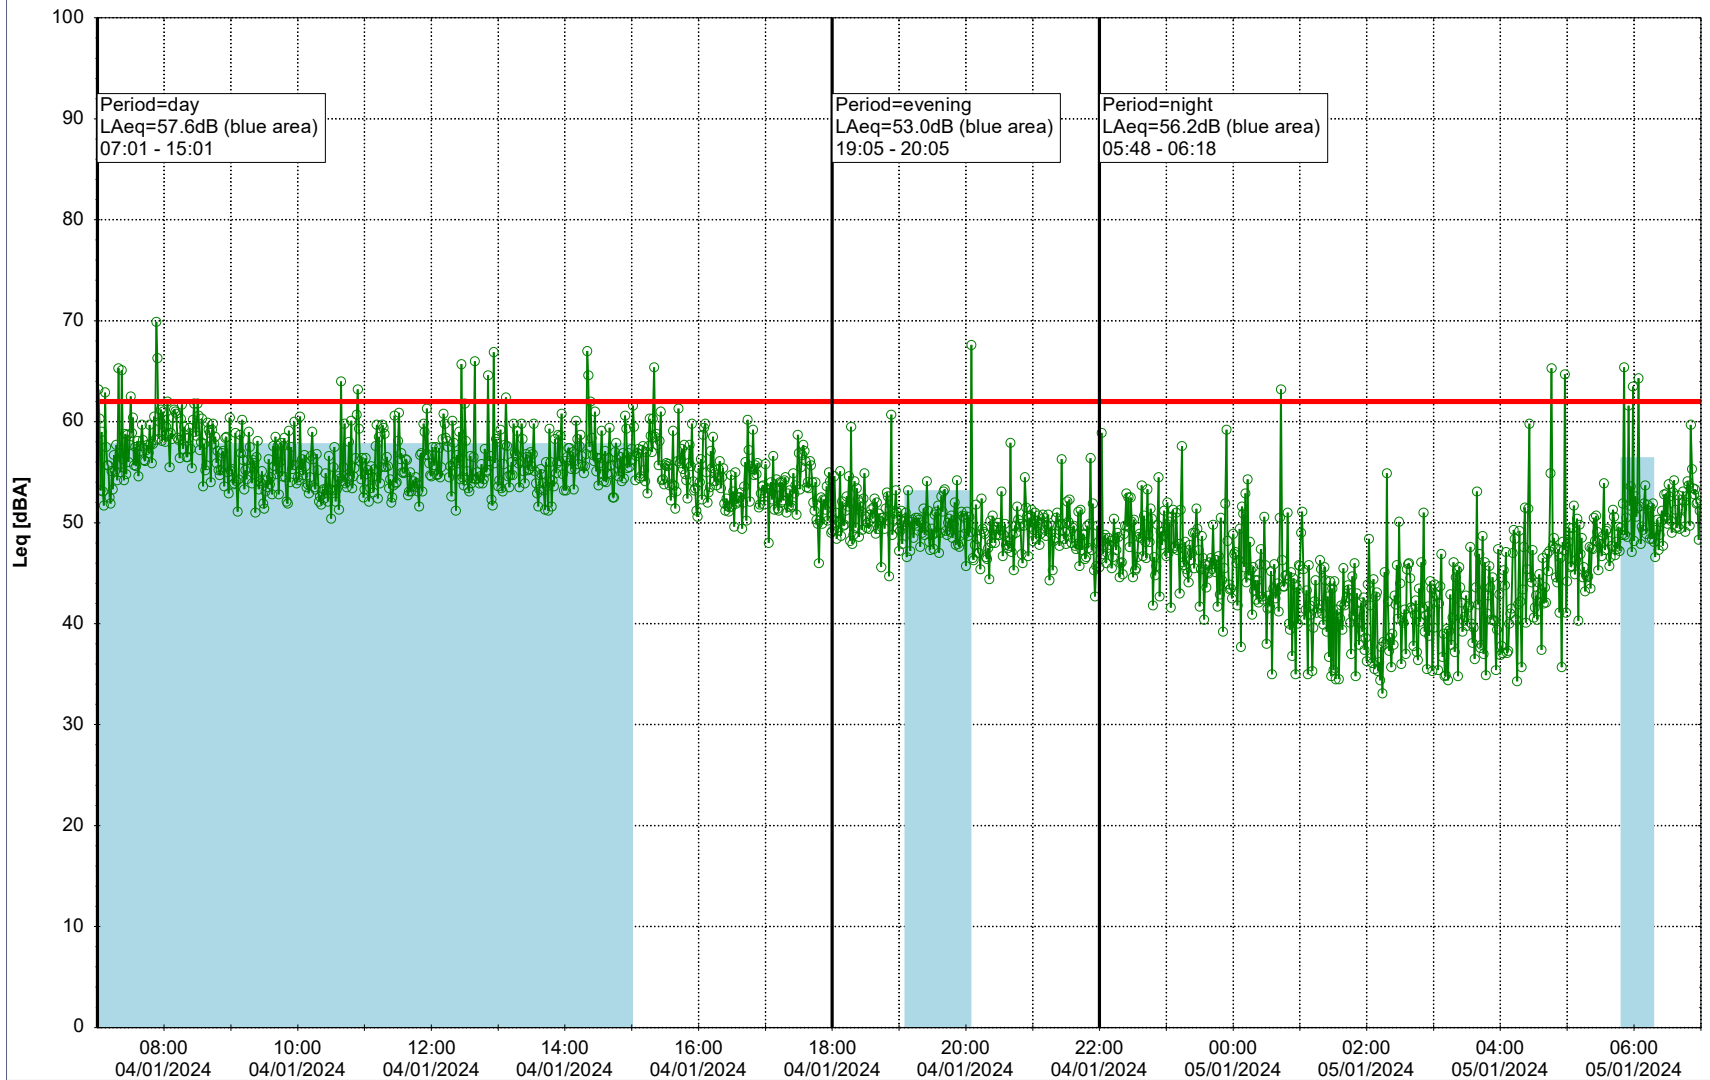

...

Noise Time Related Diagram

03/01/2024

04/01/2024

○○○ GAB_NS01

Project: Kronos Sydhavnen
Construction: Gåsebæk
Location: N-V

Plan View

Remarks

...

Noise Time Related Diagram

04/01/2024
05/01/2024

○○○ GAB_NS01

Project: Kronos Sydhavnen
Construction: Gåsebæk
Location: N-V

Plan View

Remarks

...

Noise Time Related Diagram

05/01/2024
06/01/2024

○○○ GAB_NS01

Project: Kronos Sydhavnen
Construction: Gåsebæk
Location: N-V

Plan View

Remarks

...

Noise Time Related Diagram

06/01/2024
07/01/2024

○○○ GAB_NS01

Project: Kronos Sydhavnen
Construction: Gåsebæk
Location: N-V

Plan View

Remarks

...

Noise Time Related Diagram

07/01/2024
08/01/2024