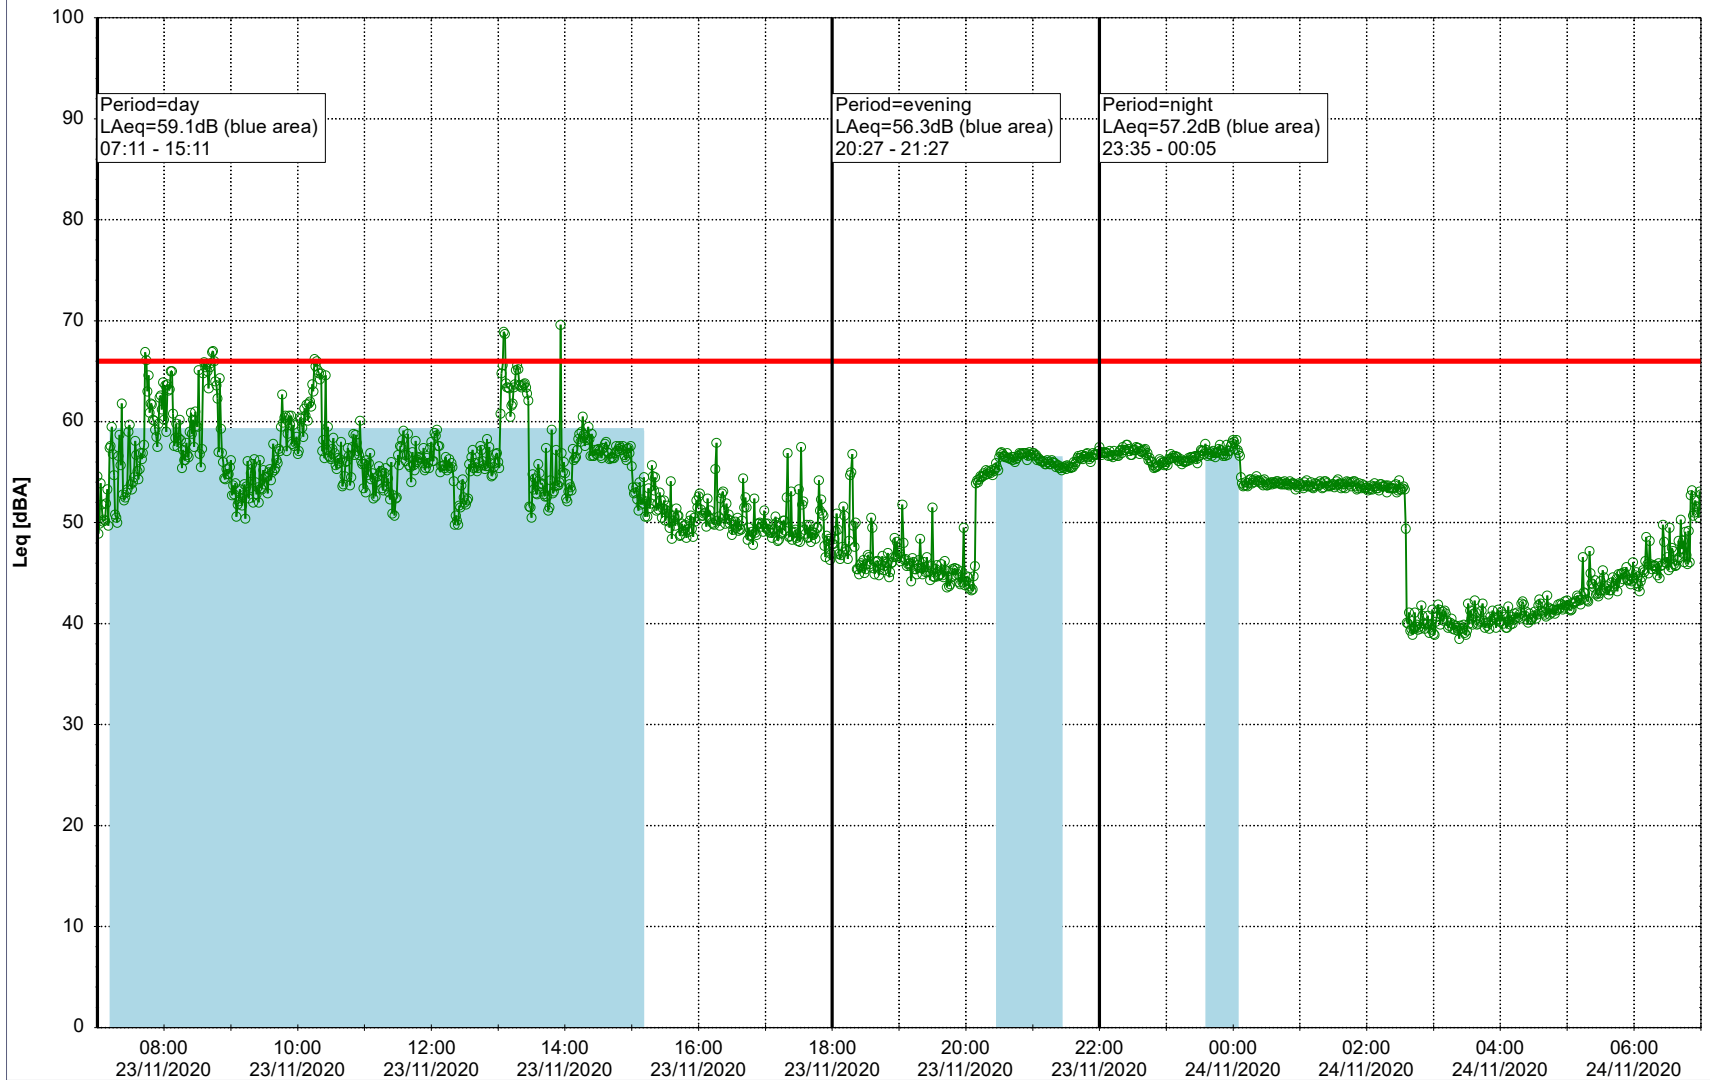

Project: Kronos Sydhavnen
Construction: Enghave Brygge
Location: N-V

Plan View

Remarks

- Ørsted Værket

Noise Time Related Diagram

23/11/2020
24/11/2020

○○○ EBR-OVK_NS02