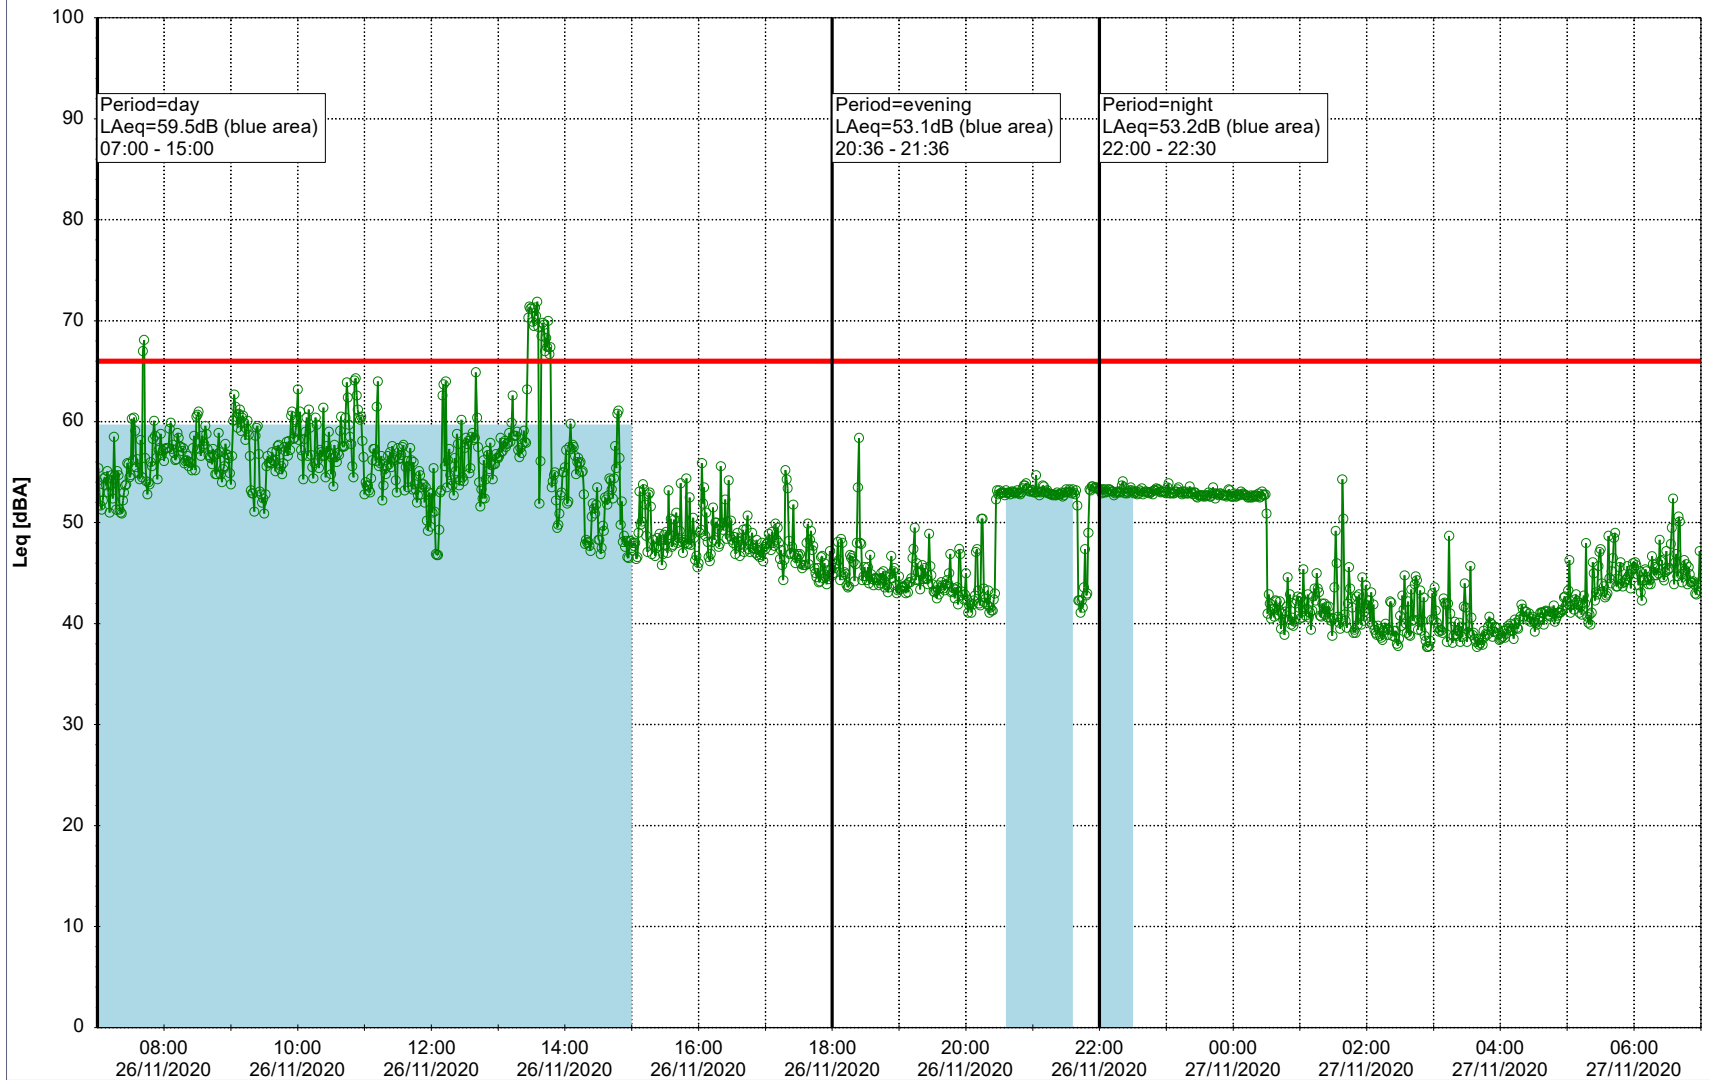

Remarks

- Ørsted Værket

Noise Time Related Diagram

25/11/2020
26/11/2020

○○○ EBR-OVK_NS02

Project: Kronos Sydhavnen
Construction: Enghave Brygge
Location: N-V

Plan View

Remarks

- Ørsted Værket

Noise Time Related Diagram

26/11/2020
27/11/2020

○○○ EBR-OVK_NS02

Project: Kronos Sydhavnen
Construction: Enghave Brygge
Location: N-V

Plan View

Remarks

- Ørsted Værket

Noise Time Related Diagram

27/11/2020
28/11/2020

○○○ EBR-OVK_NS02

Project: Kronos Sydhavnen
Construction: Enghave Brygge
Location: N-V

Plan View

Remarks

...

Noise Time Related Diagram

28/11/2020
29/11/2020

○○○ EBR-OVK_NS02

Project: Kronos Sydhavnen
Construction: Enghave Brygge
Location: N-V

Plan View

Remarks

- Ørsted Værket

Noise Time Related Diagram

29/11/2020
30/11/2020