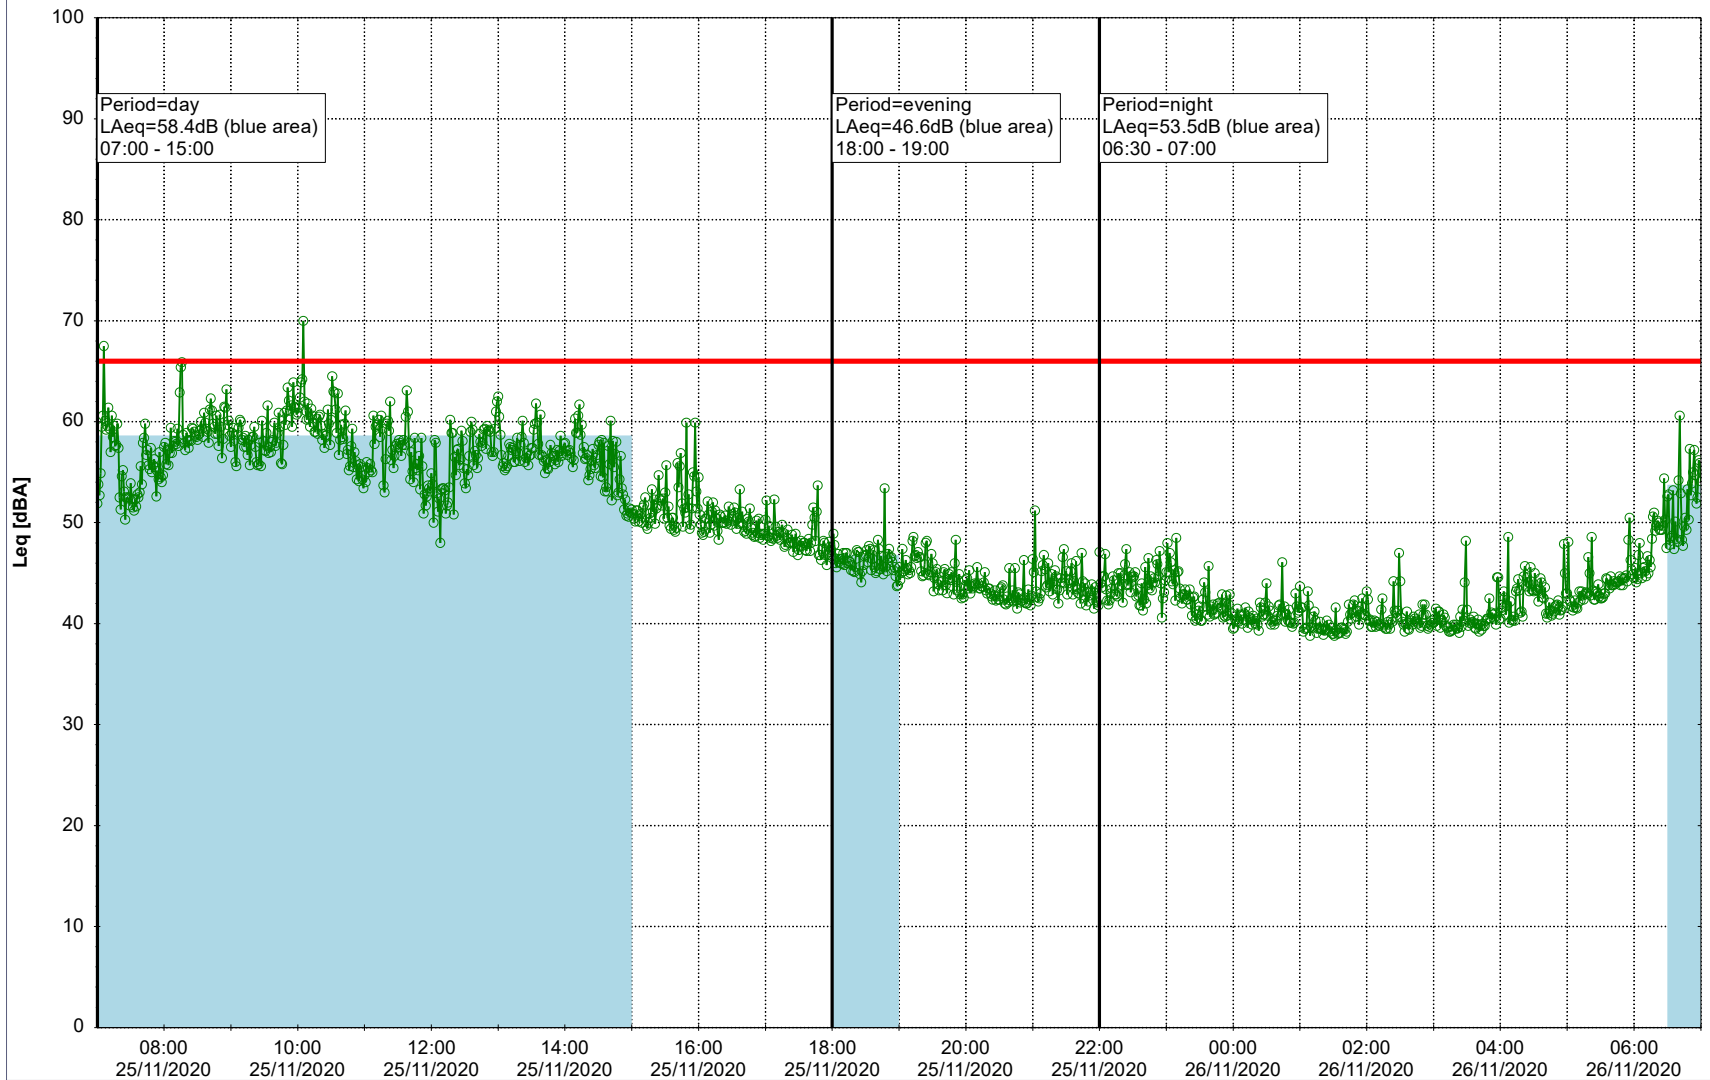

Plan View

Remarks

- Ørsted Værket

Noise Time Related Diagram

24/11/2020
25/11/2020

○○○ EBR-OVK_NS02

Project: Kronos Sydhavnen
Construction: Enghave Brygge
Location: N-V

Plan View

Remarks

- Ørsted Værket

Noise Time Related Diagram

25/11/2020
26/11/2020

○○○ EBR-OVK_NS02

Project: Kronos Sydhavnen
Construction: Enghave Brygge
Location: N-V

Plan View

Remarks