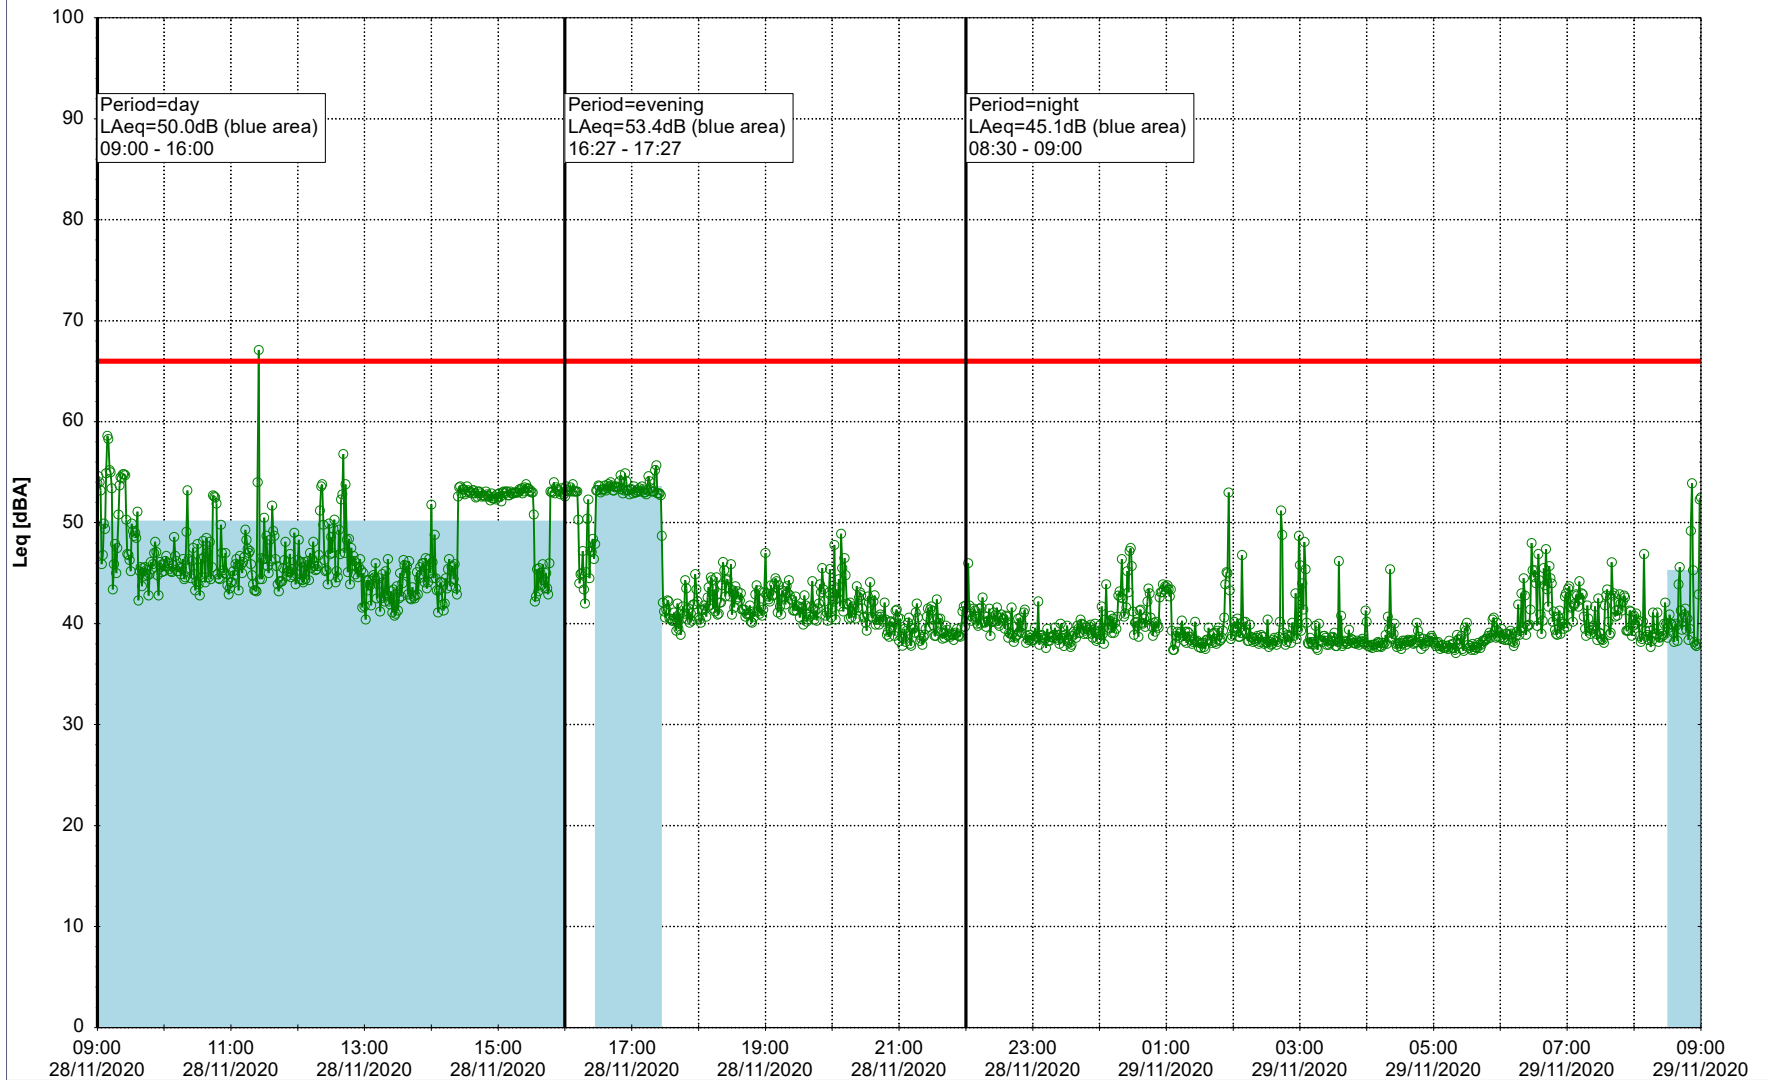

- Ørsted Værket

Noise Time Related Diagram

26/11/2020
27/11/2020

○○○ EBR-OVK_NS02

Project: Kronos Sydhavnen
Construction: Enghave Brygge
Location: N-V

Plan View

Remarks

- Ørsted Værket

Noise Time Related Diagram

27/11/2020
28/11/2020

○○○ EBR-OVK_NS02

Project: Kronos Sydhavnen
Construction: Enghave Brygge
Location: N-V

Plan View

Remarks

...

Noise Time Related Diagram

28/11/2020
29/11/2020

○○○ EBR-OVK_NS02

Project: Kronos Sydhavnen
Construction: Enghave Brygge
Location: N-V

Plan View

Remarks

- Ørsted Værket

Noise Time Related Diagram

29/11/2020
30/11/2020