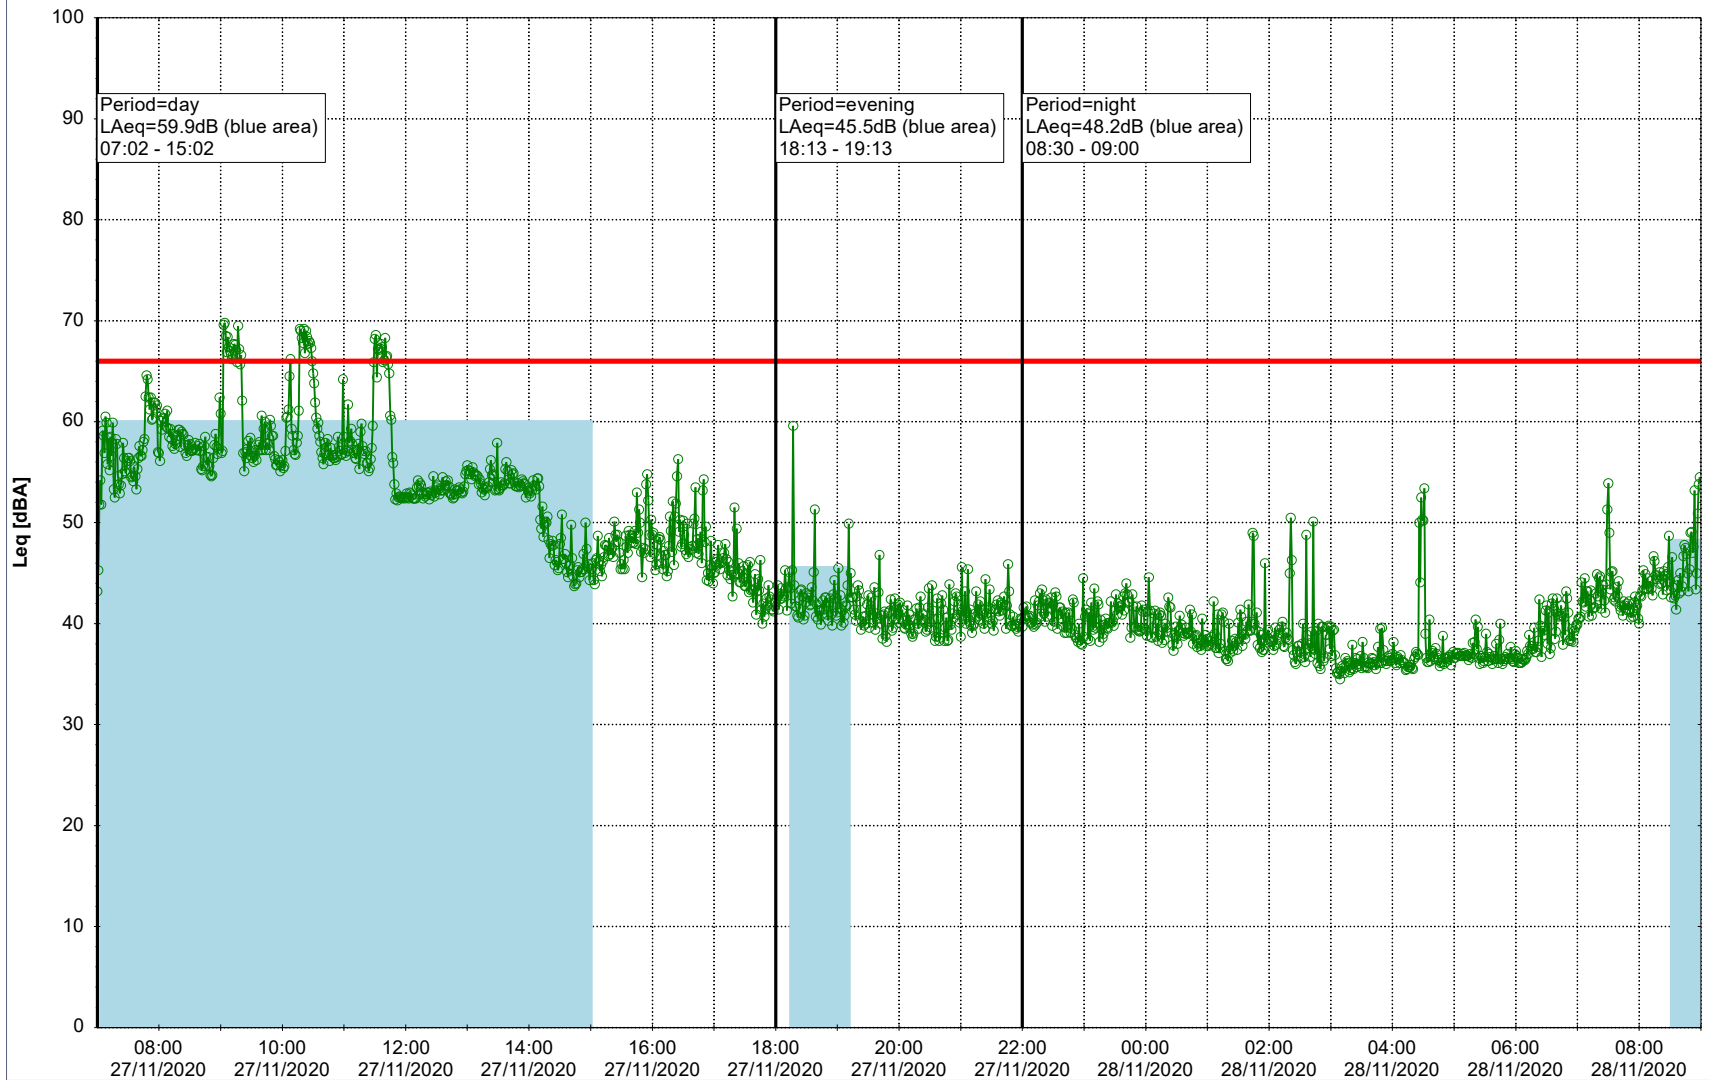

- Ørsted Værket

Noise Time Related Diagram

26/11/2020
27/11/2020

○○○ EBR-OVK_NS02

Project: Kronos Sydhavnen
Construction: Enghave Brygge
Location: N-V

Plan View

Remarks

- Ørsted Værket

Noise Time Related Diagram

27/11/2020
28/11/2020

○○○ EBR-OVK_NS02

Project: Kronos Sydhavnen
Construction: Enghave Brygge
Location: N-V

Plan View

Remarks

...

Noise Time Related Diagram

28/11/2020
29/11/2020

○○○ EBR-OVK_NS02

Project: Kronos Sydhavnen
Construction: Enghave Brygge
Location: N-V

Plan View

Remarks

- Ørsted Værket

Noise Time Related Diagram

29/11/2020
30/11/2020