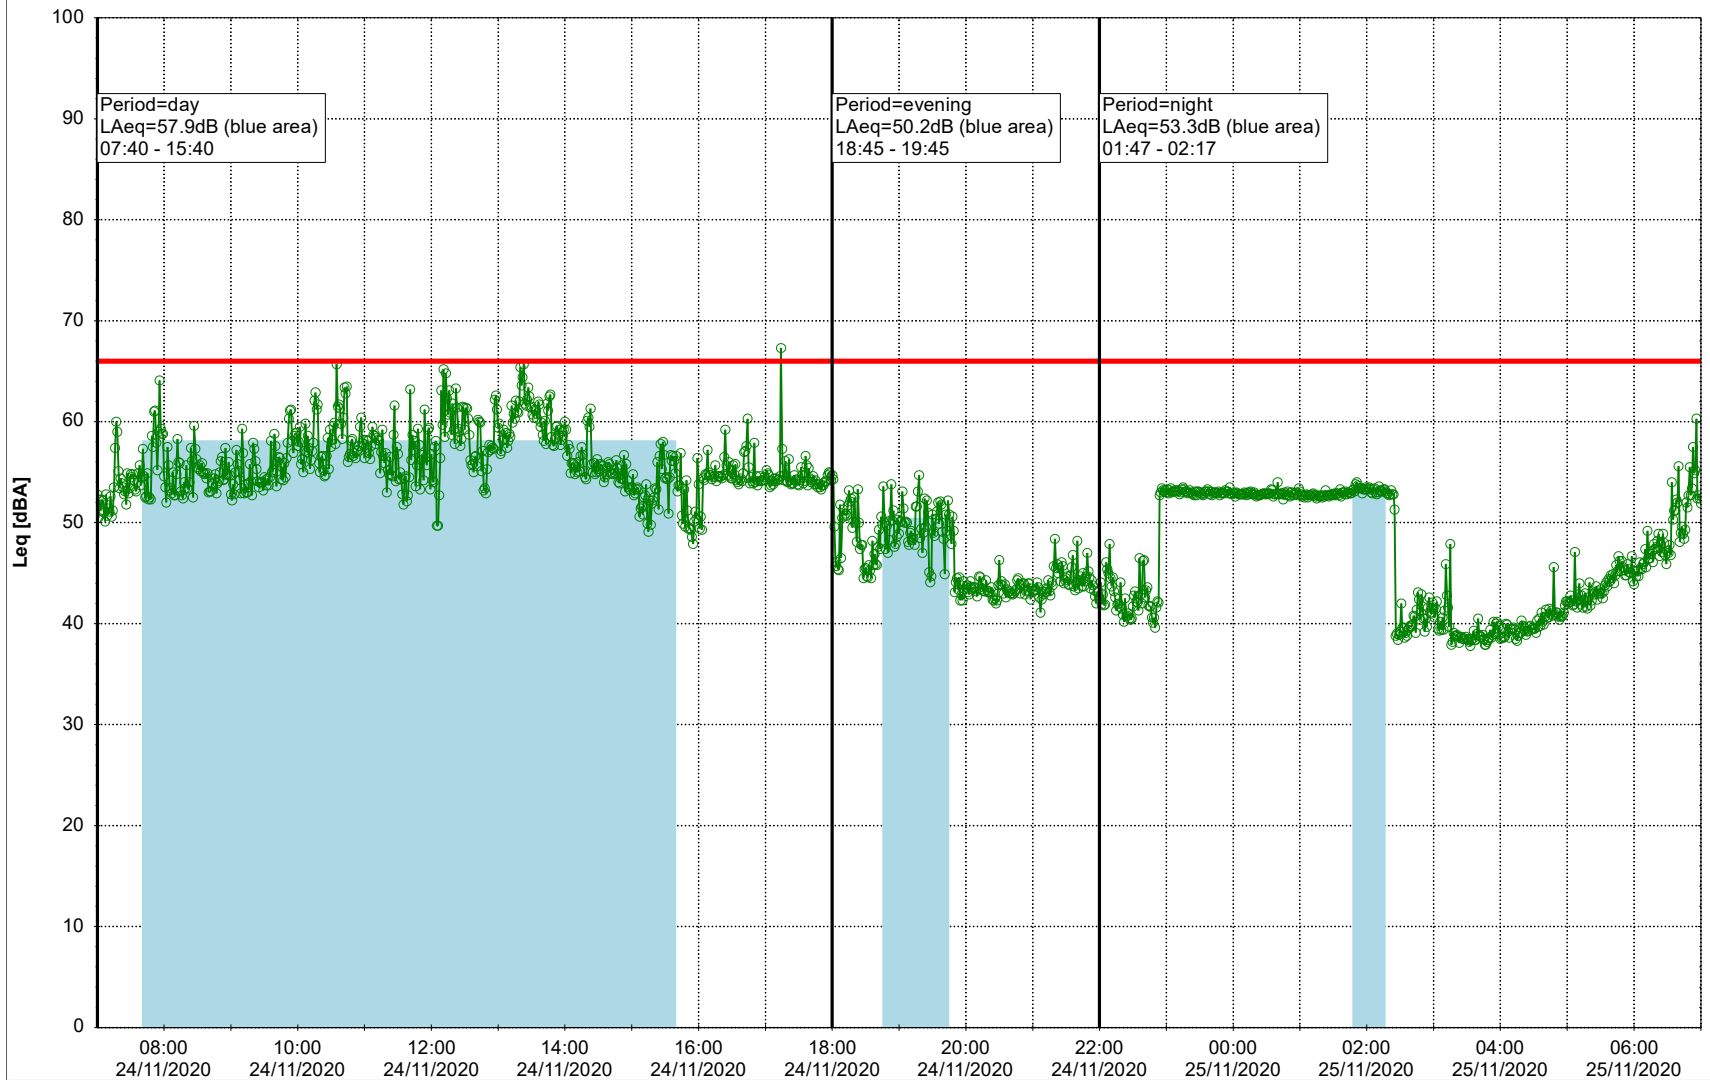

Plan View

Remarks

- Ørsted Værket

Noise Time Related Diagram

24/11/2020
25/11/2020

○○○ EBR-OVK_NS02

Project: Kronos Sydhavnen
Construction: Enghave Brygge
Location: N-V

Plan View

Remarks

- Ørsted Værket

Noise Time Related Diagram

25/11/2020
26/11/2020

○○○ EBR-OVK_NS02

Project: Kronos Sydhavnen
Construction: Enghave Brygge
Location: N-V

Plan View

Remarks

- Ørsted Værket

Noise Time Related Diagram

26/11/2020
27/11/2020

○○○ EBR-OVK_NS02

Project: Kronos Sydhavnen
Construction: Enghave Brygge
Location: N-V

Plan View

Remarks

- Ørsted Værket

Noise Time Related Diagram

27/11/2020
28/11/2020

○○○ EBR-OVK_NS02

Project: Kronos Sydhavnen
Construction: Enghave Brygge
Location: N-V

Plan View

Remarks

...

Noise Time Related Diagram