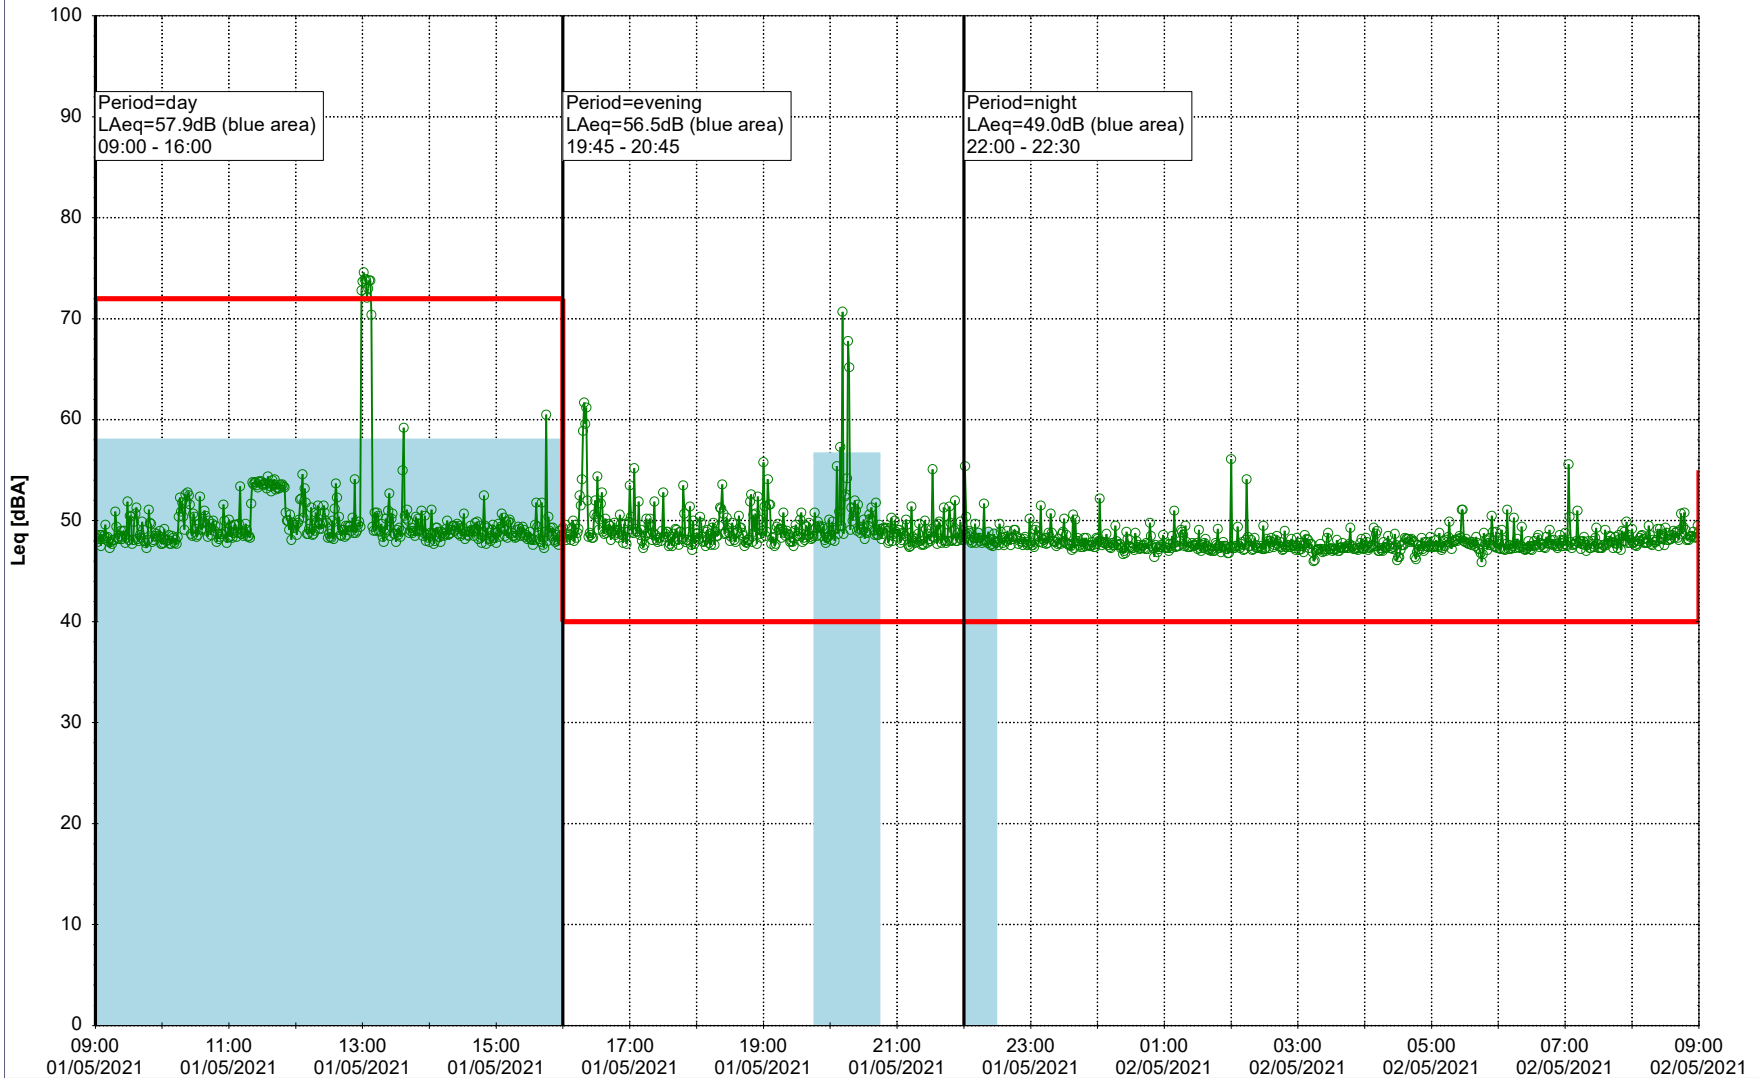

...

Noise Time Related Diagram

○○○○ MOP_NS01

Project: Kronos Sydhavnen
Construction: Mozarts Plads
Location: N-V

Plan View

Remarks

...

Noise Time Related Diagram

01/05/2021
02/05/2021

○○○○ MOP_NS01

Project: Kronos Sydhavnen
Construction: Mozarts Plads
Location: N-V

02/05/2021
03/05/2021

Plan View

Remarks

...

Noise Time Related Diagram