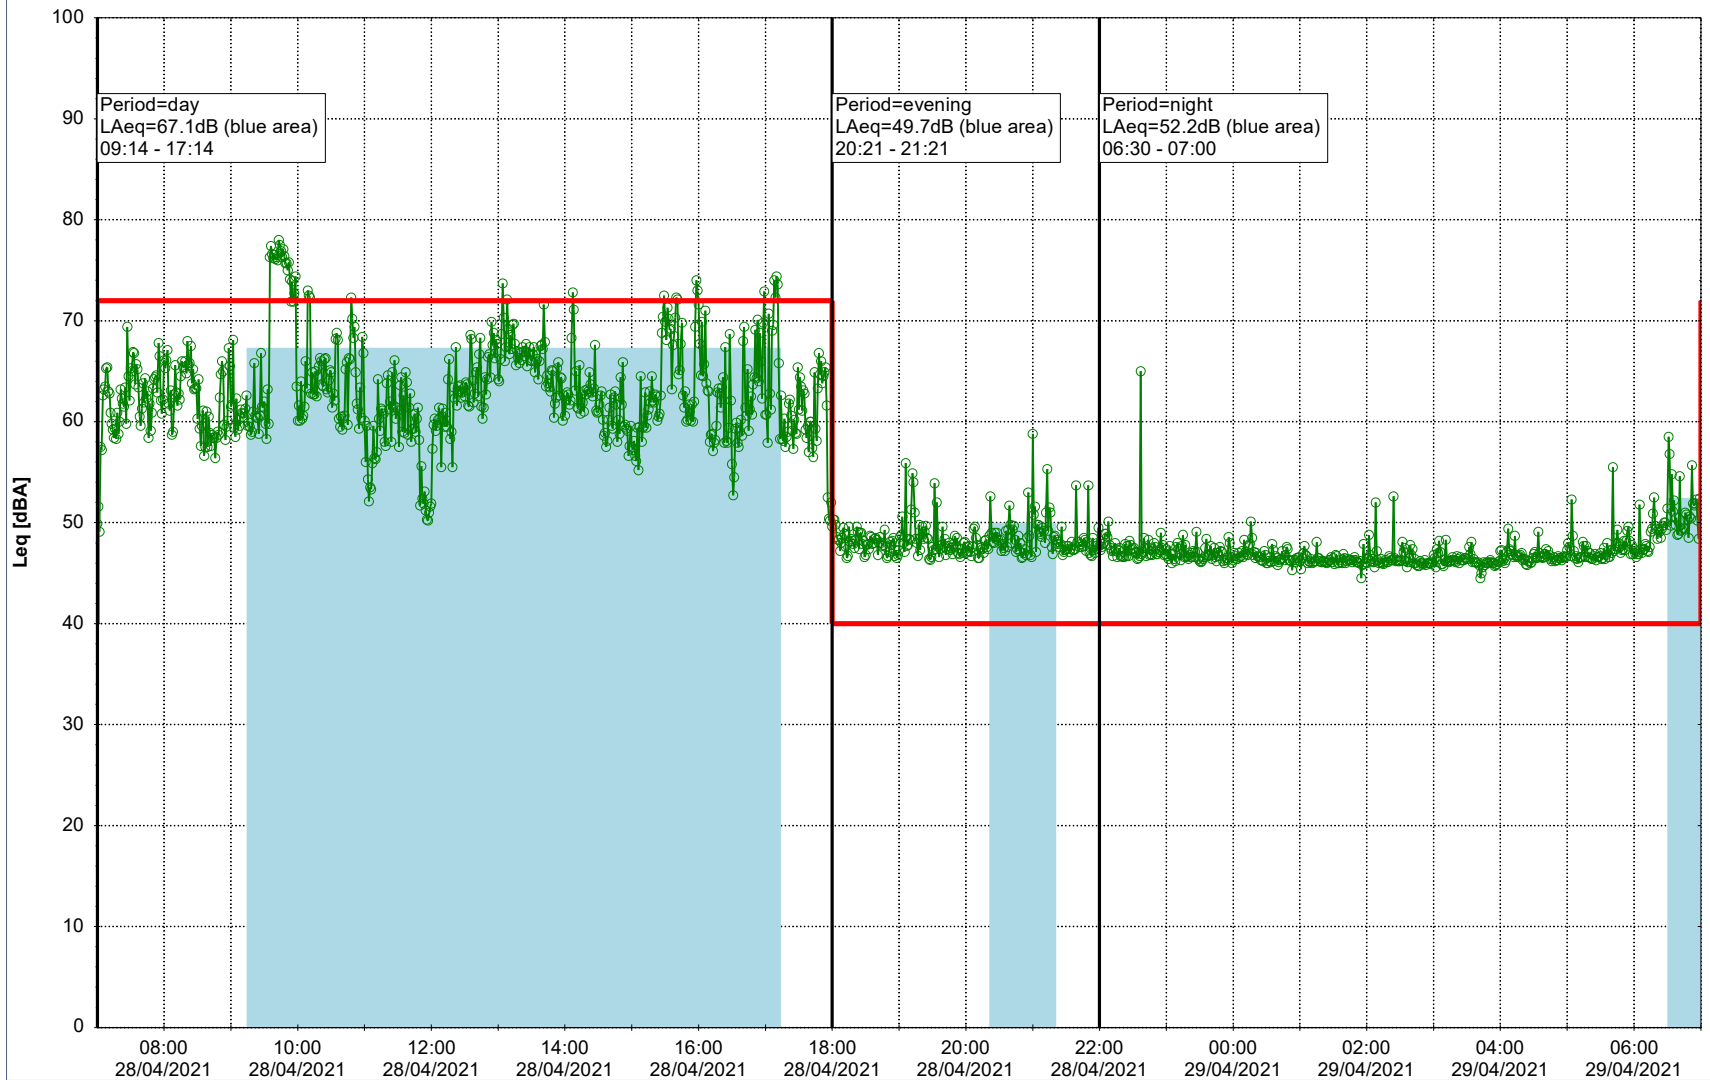

Noise Time Related Diagram

28/04/2021
29/04/2021

○○○○ MOP_NS01