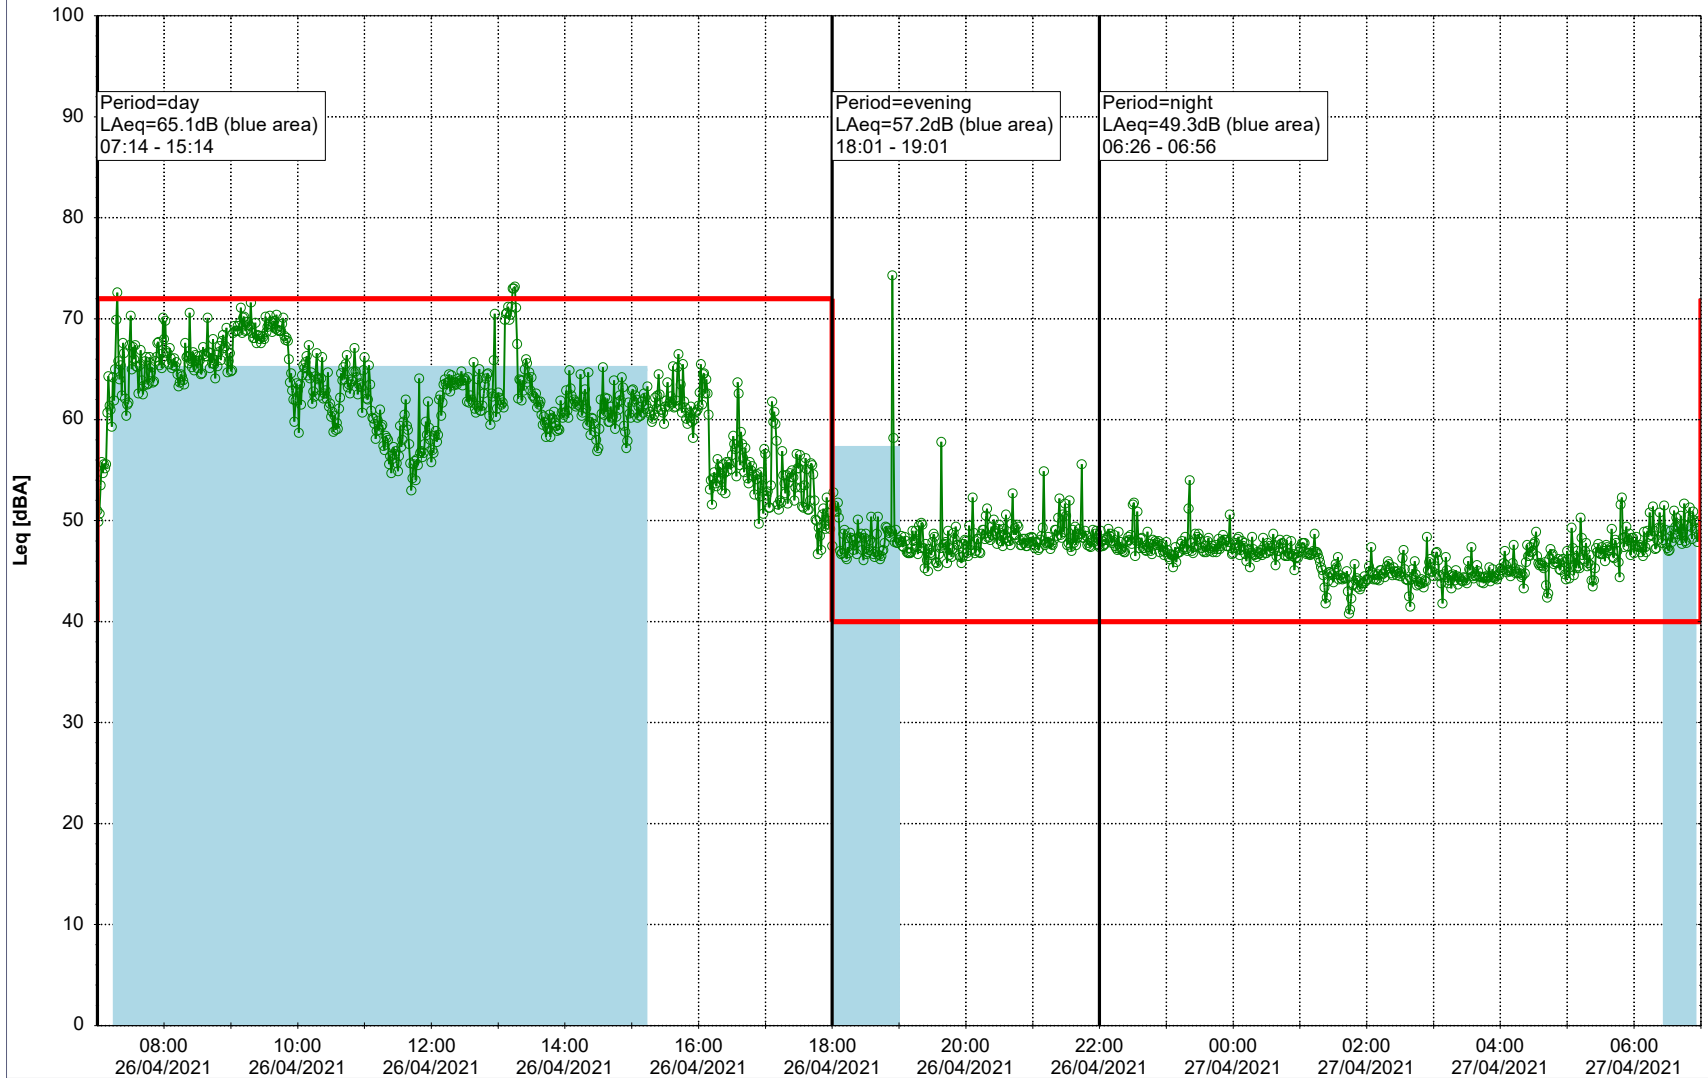

Project: Kronos Sydhavnen
Construction: Mozarts Plads
Location: N-V

26/04/2021
27/04/2021

Plan View

Remarks

...

Noise Time Related Diagram

○○○ MOP_NS01

Project: Kronos Sydhavnen
Construction: Mozarts Plads
Location: N-V

27/04/2021
28/04/2021

Plan View

Remarks

...

Noise Time Related Diagram

○○○○ MOP_NS01

Project: Kronos Sydhavnen
Construction: Mozarts Plads
Location: N-V

Plan View

Remarks

...

Noise Time Related Diagram

○○○○ MOP_NS01

Project: Kronos Sydhavnen
Construction: Mozarts Plads
Location: N-V

30/04/2021
01/05/2021

Plan View

Remarks

...

Noise Time Related Diagram

○○○○ MOP_NS01

Project: Kronos Sydhavnen
Construction: Mozarts Plads
Location: N-V

Plan View

Remarks

...

Noise Time Related Diagram