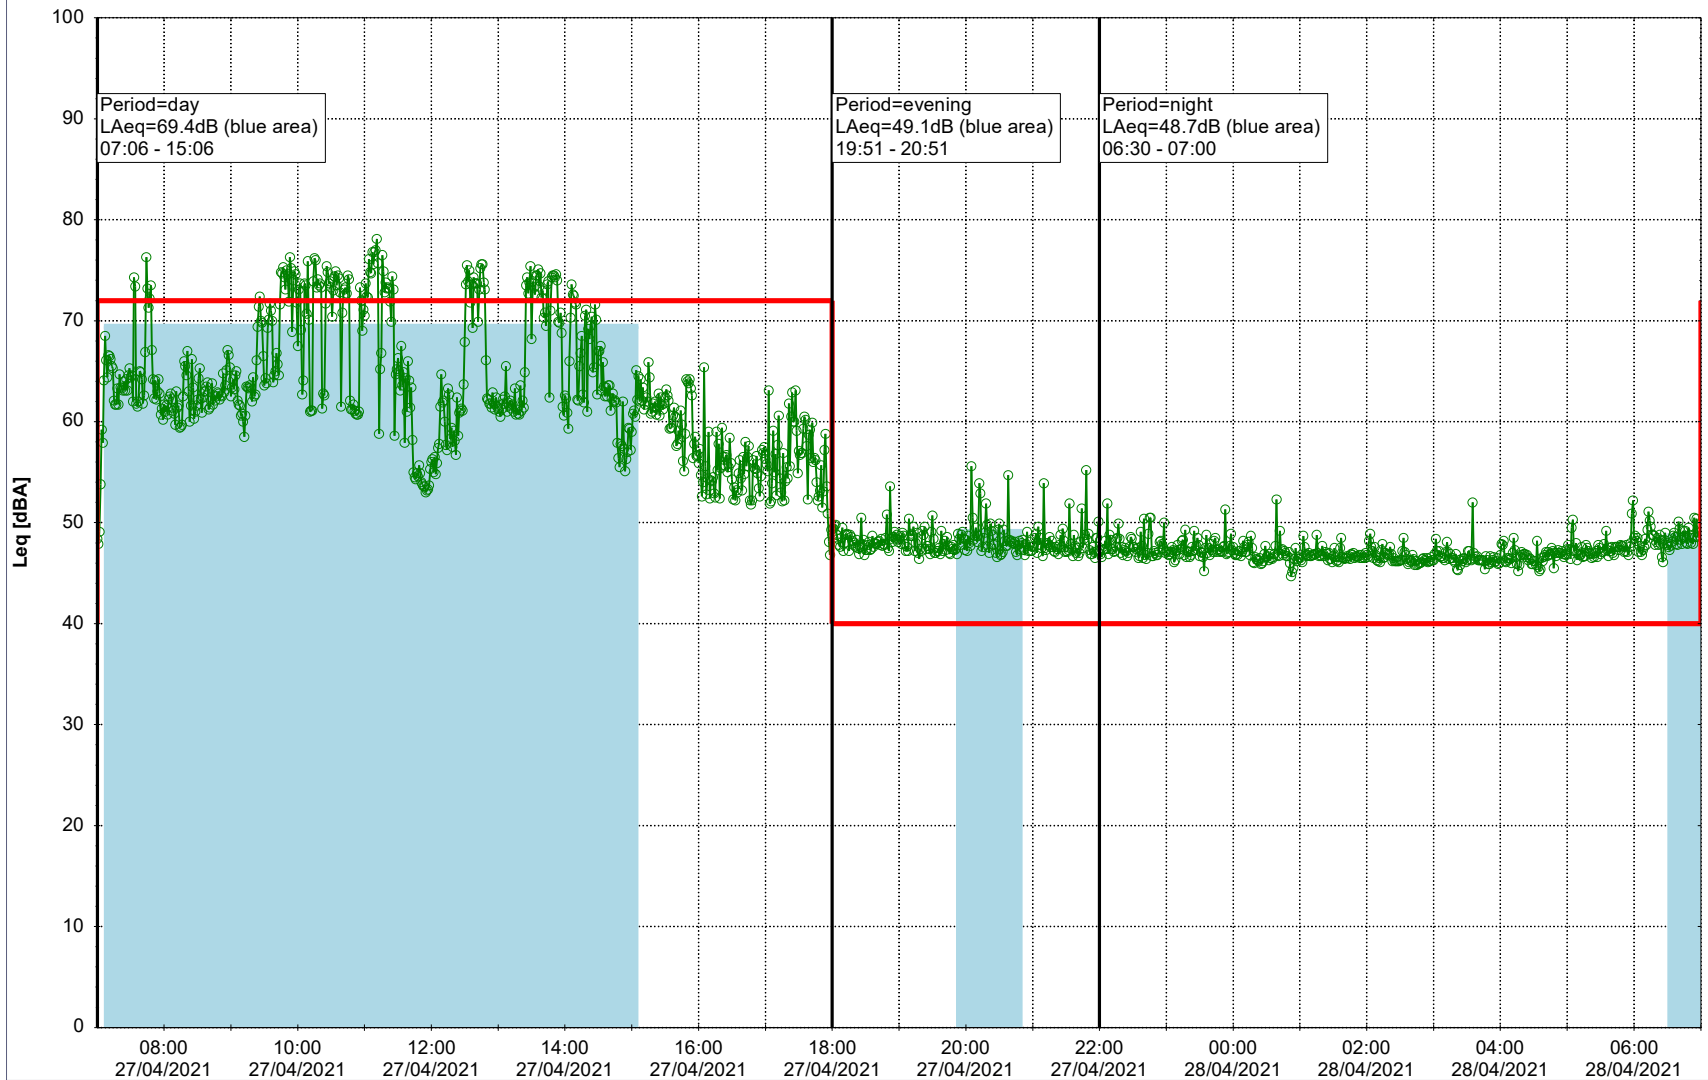

27/04/2021
28/04/2021

Plan View

Remarks

...

Noise Time Related Diagram

○○○○ MOP_NS01

Project: Kronos Sydhavnen
Construction: Mozarts Plads
Location: N-V

Plan View

Remarks

...

Noise Time Related Diagram

28/04/2021
29/04/2021

○○○○ MOP_NS01

Project: Kronos Sydhavnen
Construction: Mozarts Plads
Location: N-V

29/04/2021
30/04/2021

Plan View

...

Noise Time Related Diagram

○○○○ MOP_NS01

Project: Kronos Sydhavnen
Construction: Mozarts Plads
Location: N-V

Plan View

Remarks

...

Noise Time Related Diagram