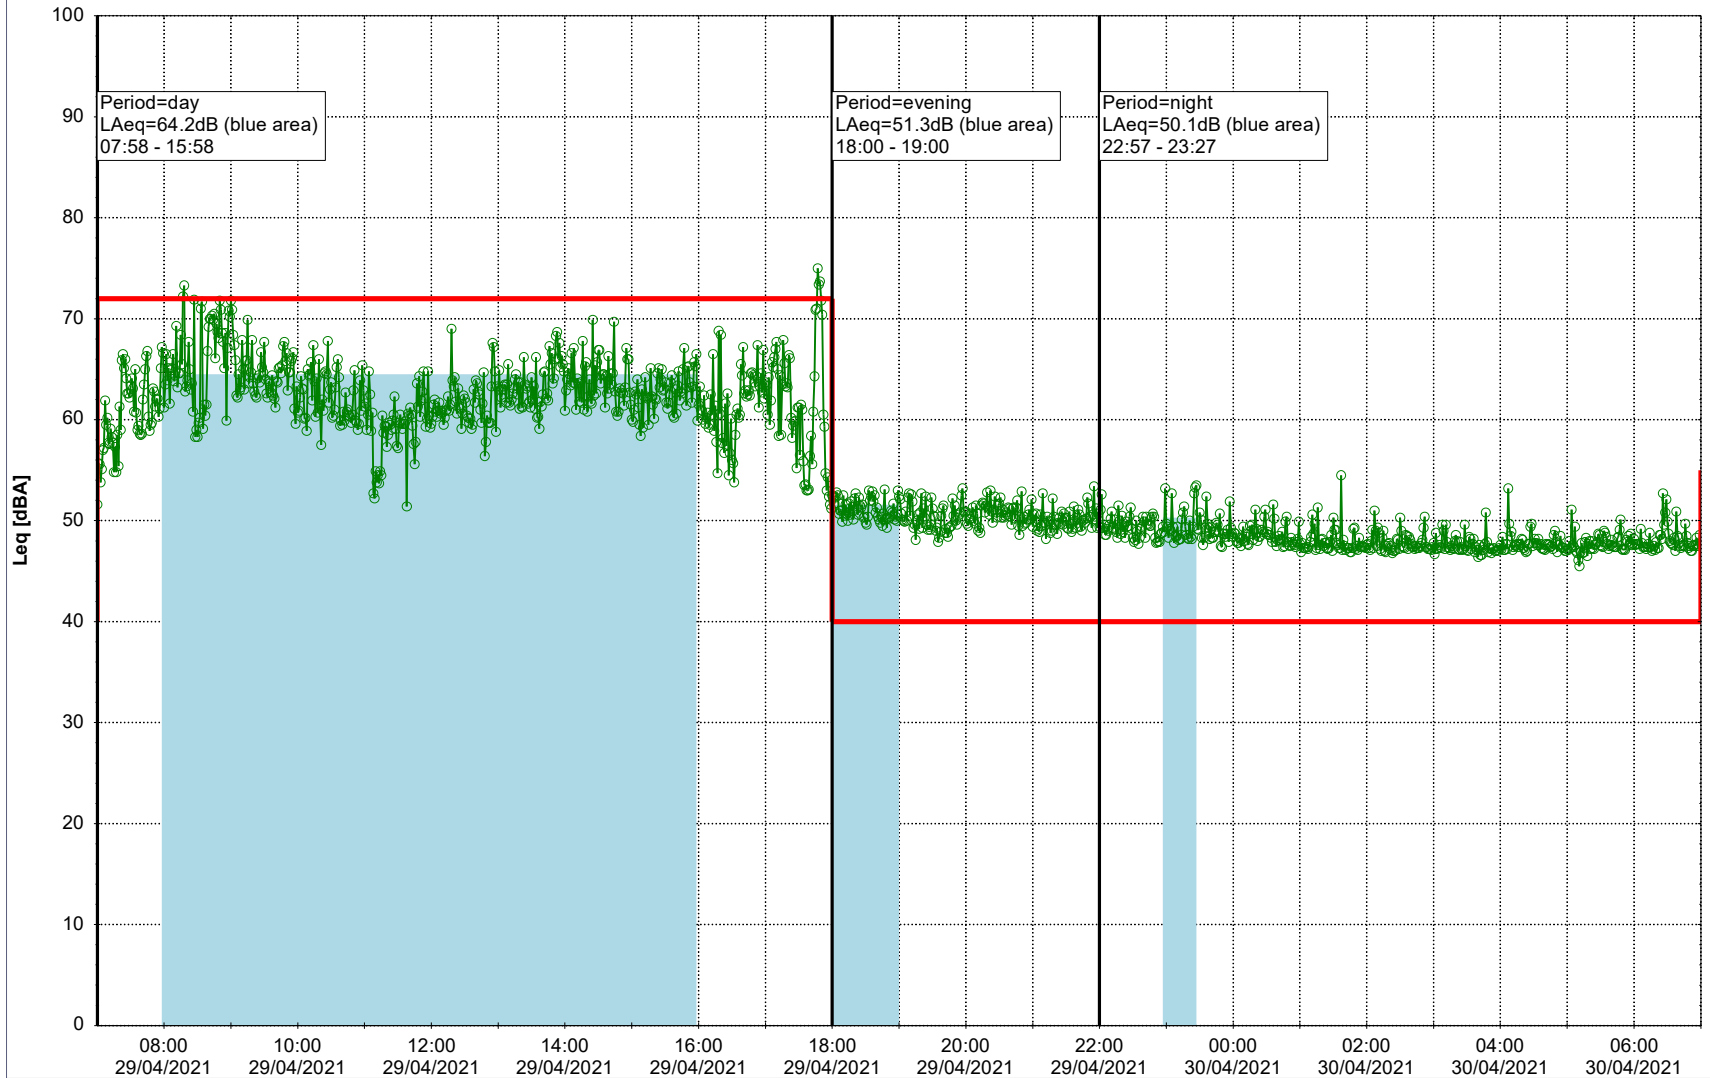

Remarks

...

Noise Time Related Diagram

28/04/2021
29/04/2021

○○○○ MOP_NS01

Project: Kronos Sydhavnen
Construction: Mozarts Plads
Location: N-V

29/04/2021
30/04/2021

Plan View

Remarks

...

Noise Time Related Diagram

○○○○ MOP_NS01

Project: Kronos Sydhavnen
Construction: Mozarts Plads
Location: N-V

30/04/2021
01/05/2021

Plan View

Remarks

...

Noise Time Related Diagram

○○○○ MOP_NS01

Project: Kronos Sydhavnen
Construction: Mozarts Plads
Location: N-V

Plan View

Remarks

...

Noise Time Related Diagram