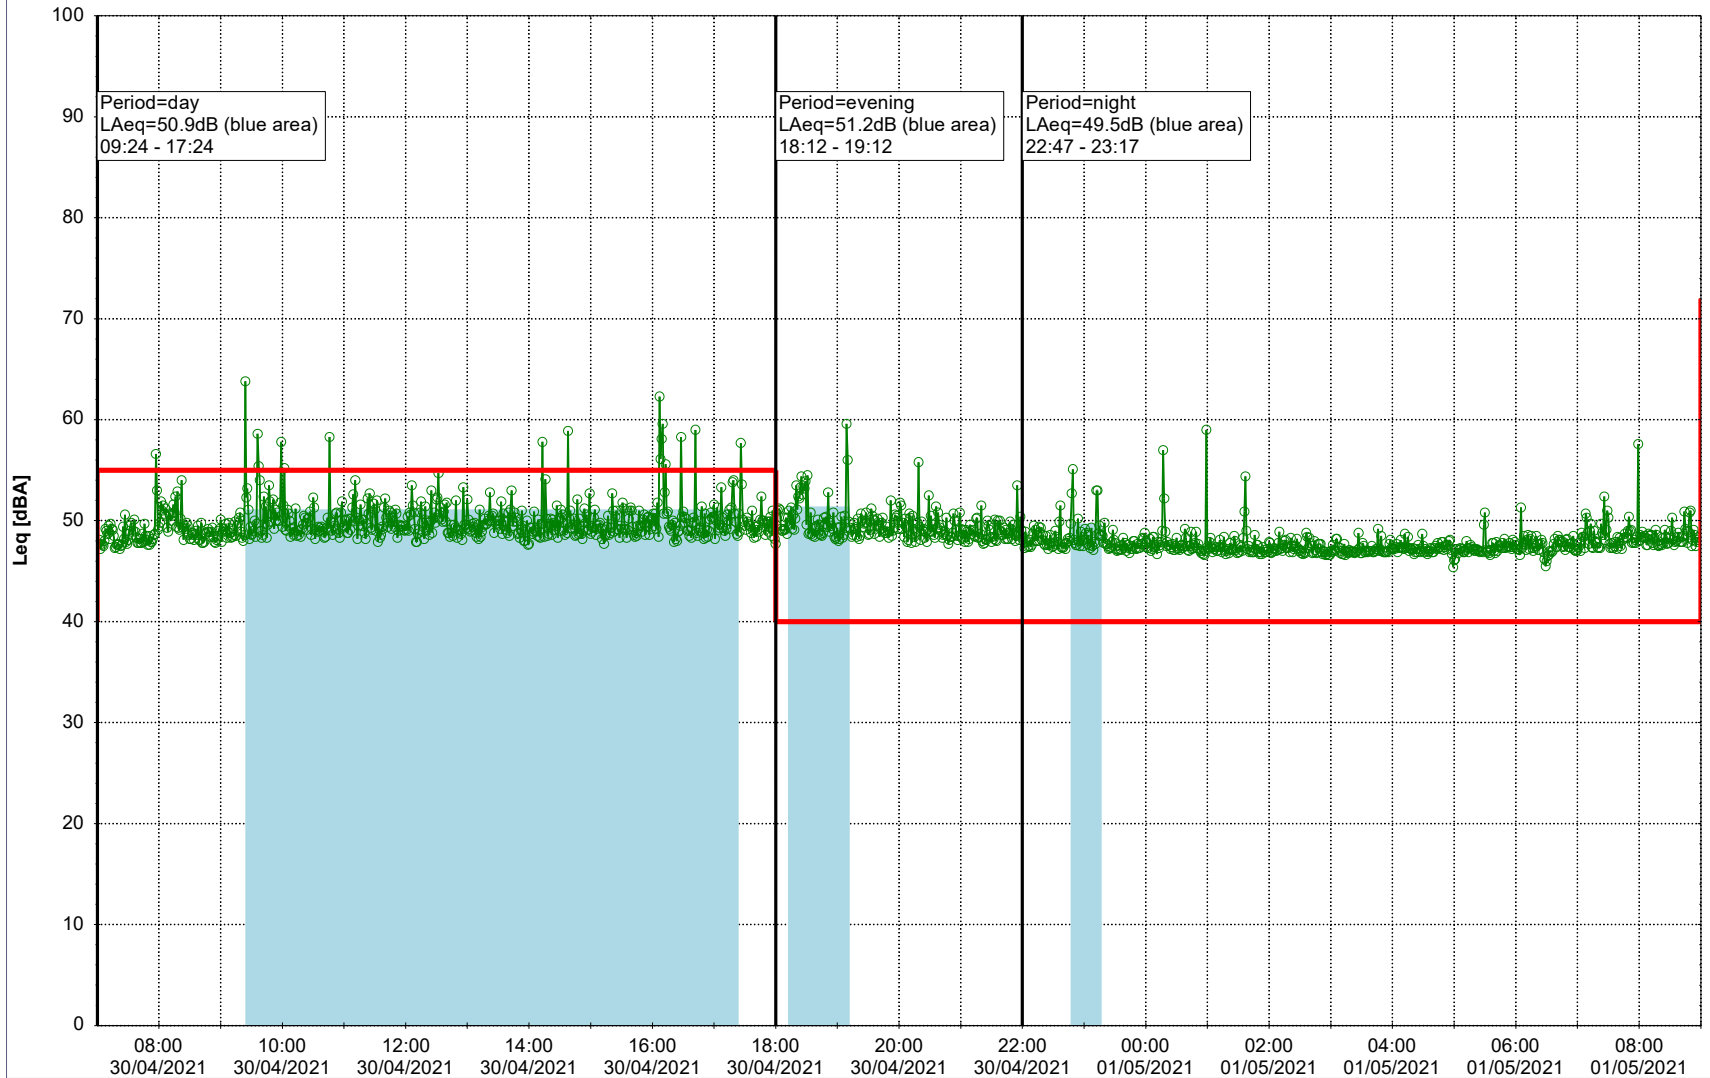

Remarks

...

Noise Time Related Diagram

○○○○ MOP_NS01

Project: Kronos Sydhavnen
Construction: Mozarts Plads
Location: N-V

30/04/2021
01/05/2021

Plan View

Remarks

...

Noise Time Related Diagram

○○○○ MOP_NS01

Project: Kronos Sydhavnen
Construction: Mozarts Plads
Location: N-V

Plan View

Remarks

...

Noise Time Related Diagram

01/05/2021
02/05/2021

○○○○ MOP_NS01

Project: Kronos Sydhavnen
Construction: Mozarts Plads
Location: N-V

02/05/2021
03/05/2021

Plan View

Remarks

...

Noise Time Related Diagram