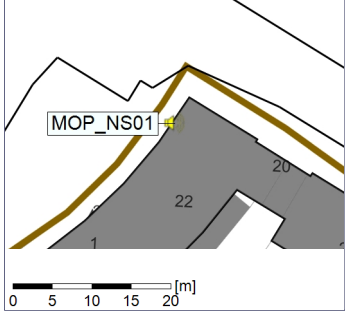

Noise Time Related Diagram

18/02/2023
19/02/2023

○○○○ MOP_NS01

Project: Kronos Sydhavnen
Construction: Mozarts Plads
Location: N-V

Plan View

Remarks

...

Noise Time Related Diagram