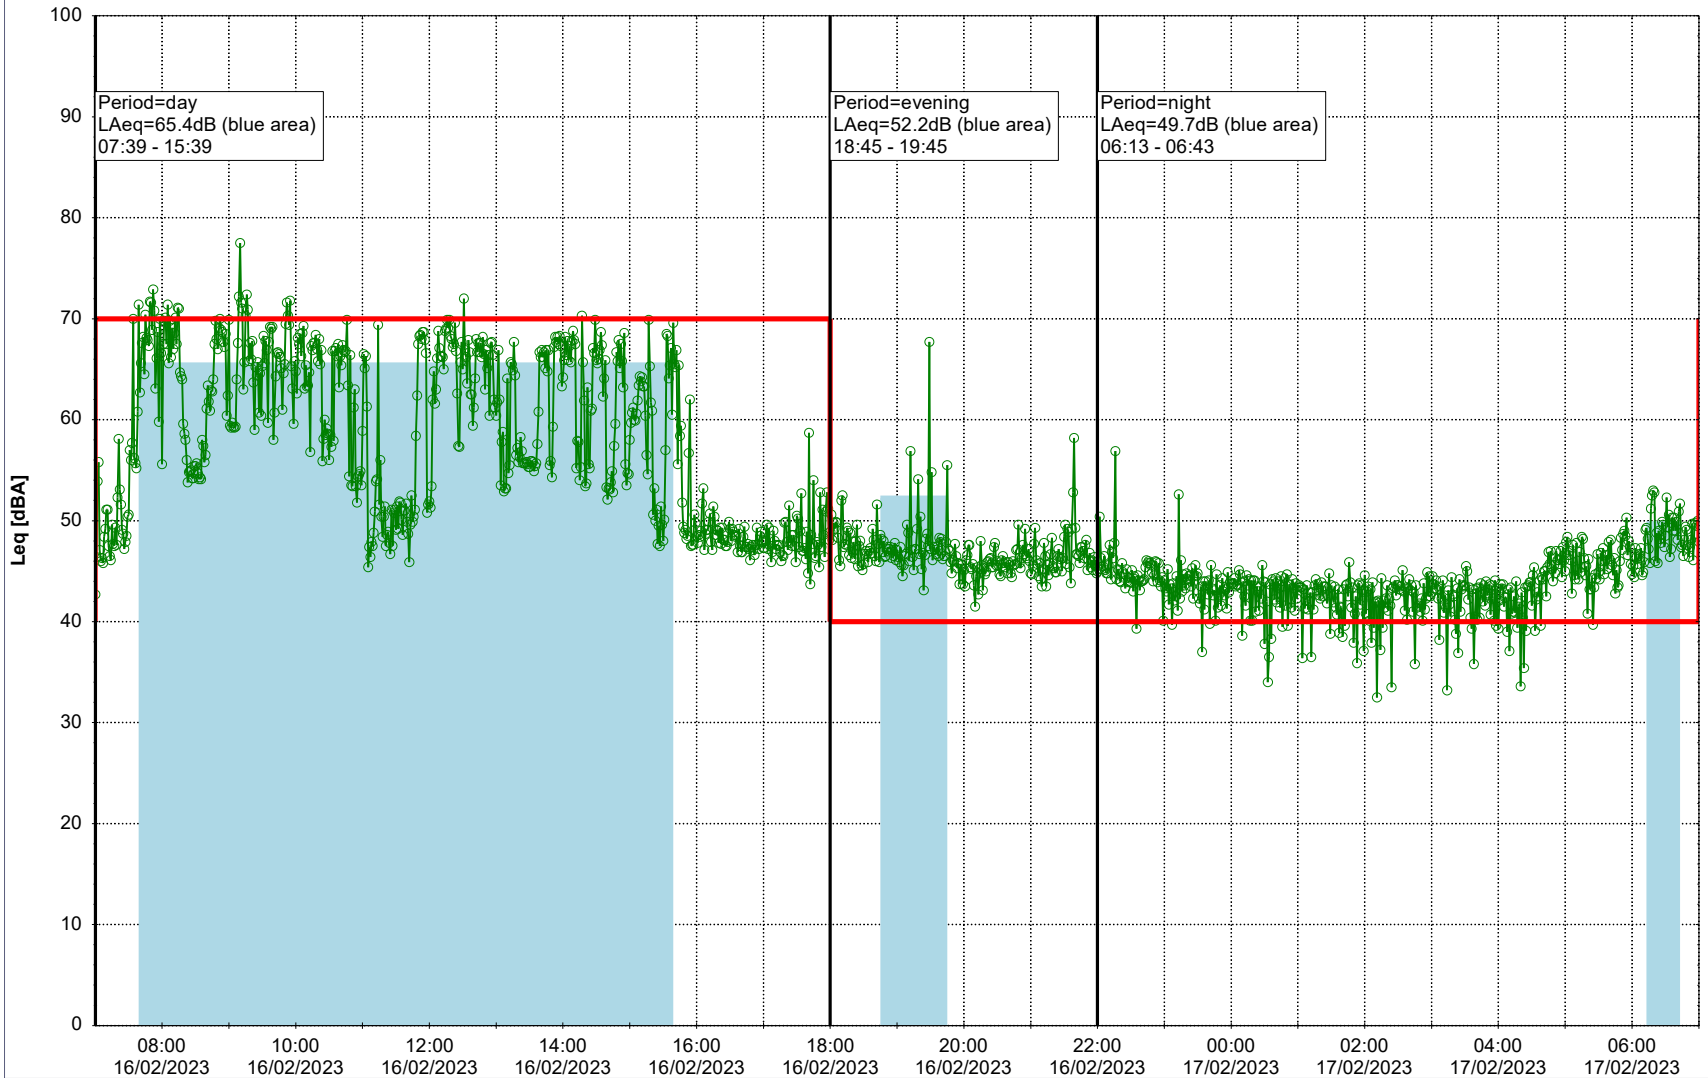

Noise Time Related Diagram

16/02/2023
17/02/2023

○○○○ MOP_NS01