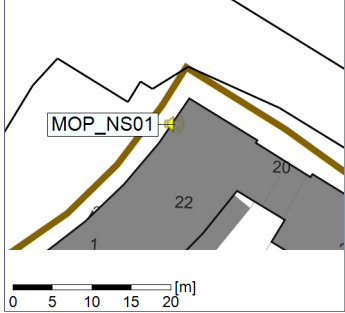

Plan View

Remarks

...

Noise Time Related Diagram

15/02/2023
16/02/2023

○○○○ MOP_NS01

Project: Kronos Sydhavnen
Construction: Mozarts Plads
Location: N-V

Plan View