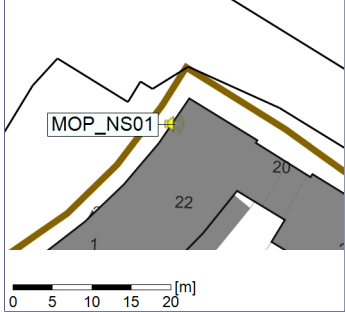

Remarks

...

Noise Time Related Diagram

16/02/2023
17/02/2023

○○○○ MOP_NS01

Project: Kronos Sydhavnen
Construction: Mozarts Plads
Location: N-V

Plan View

Remarks