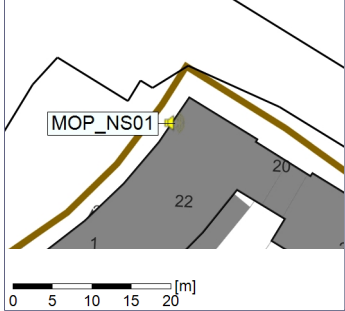

Project: Kronos Sydhavnen
Construction: Mozarts Plads
Location: N-V

Plan View

Remarks

...

Noise Time Related Diagram

13/02/2023

14/02/2023

○○○ MOP_NS01