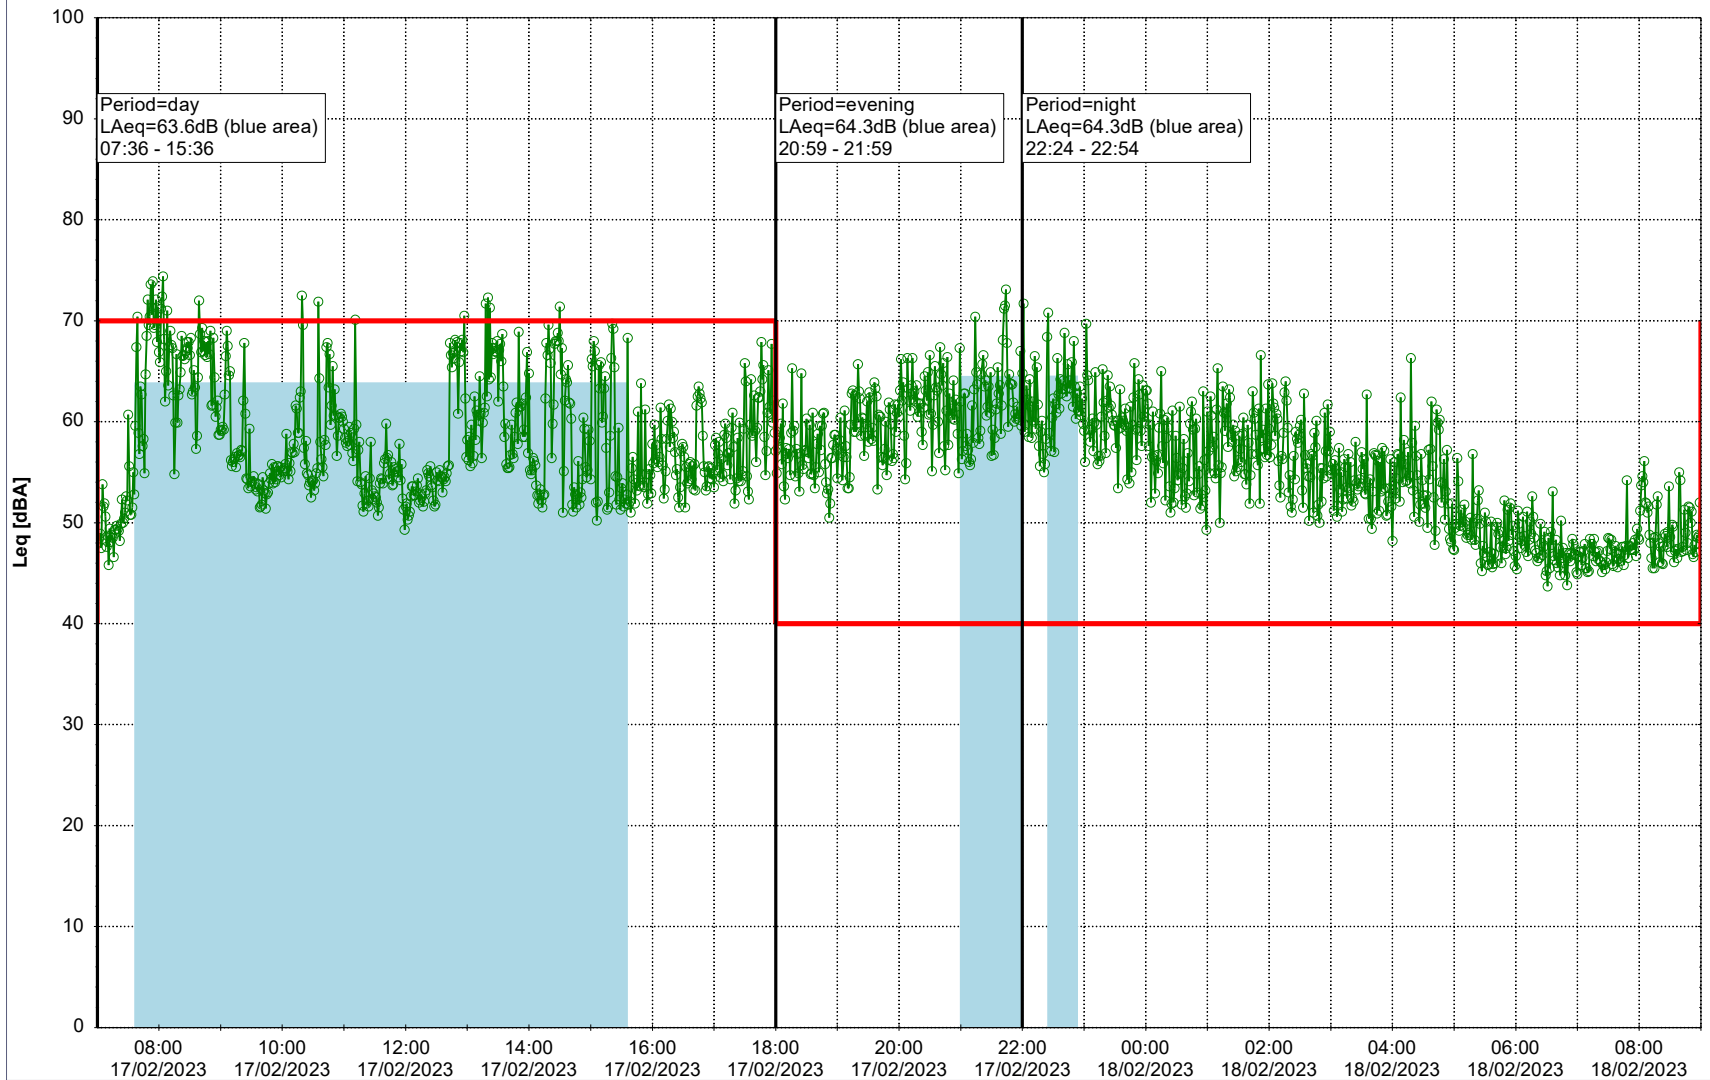

Remarks

...

Noise Time Related Diagram

16/02/2023
17/02/2023

○○○○ MOP_NS01

Project: Kronos Sydhavnen
Construction: Mozarts Plads
Location: N-V

Plan View

Remarks

...

Noise Time Related Diagram

17/02/2023
18/02/2023

○○○○ MOP_NS01

Project: Kronos Sydhavnen
Construction: Mozarts Plads
Location: N-V

Plan View

Remarks

...

Noise Time Related Diagram

18/02/2023
19/02/2023

○○○○ MOP_NS01

Project: Kronos Sydhavnen
Construction: Mozarts Plads
Location: N-V

Plan View

Remarks

...

Noise Time Related Diagram