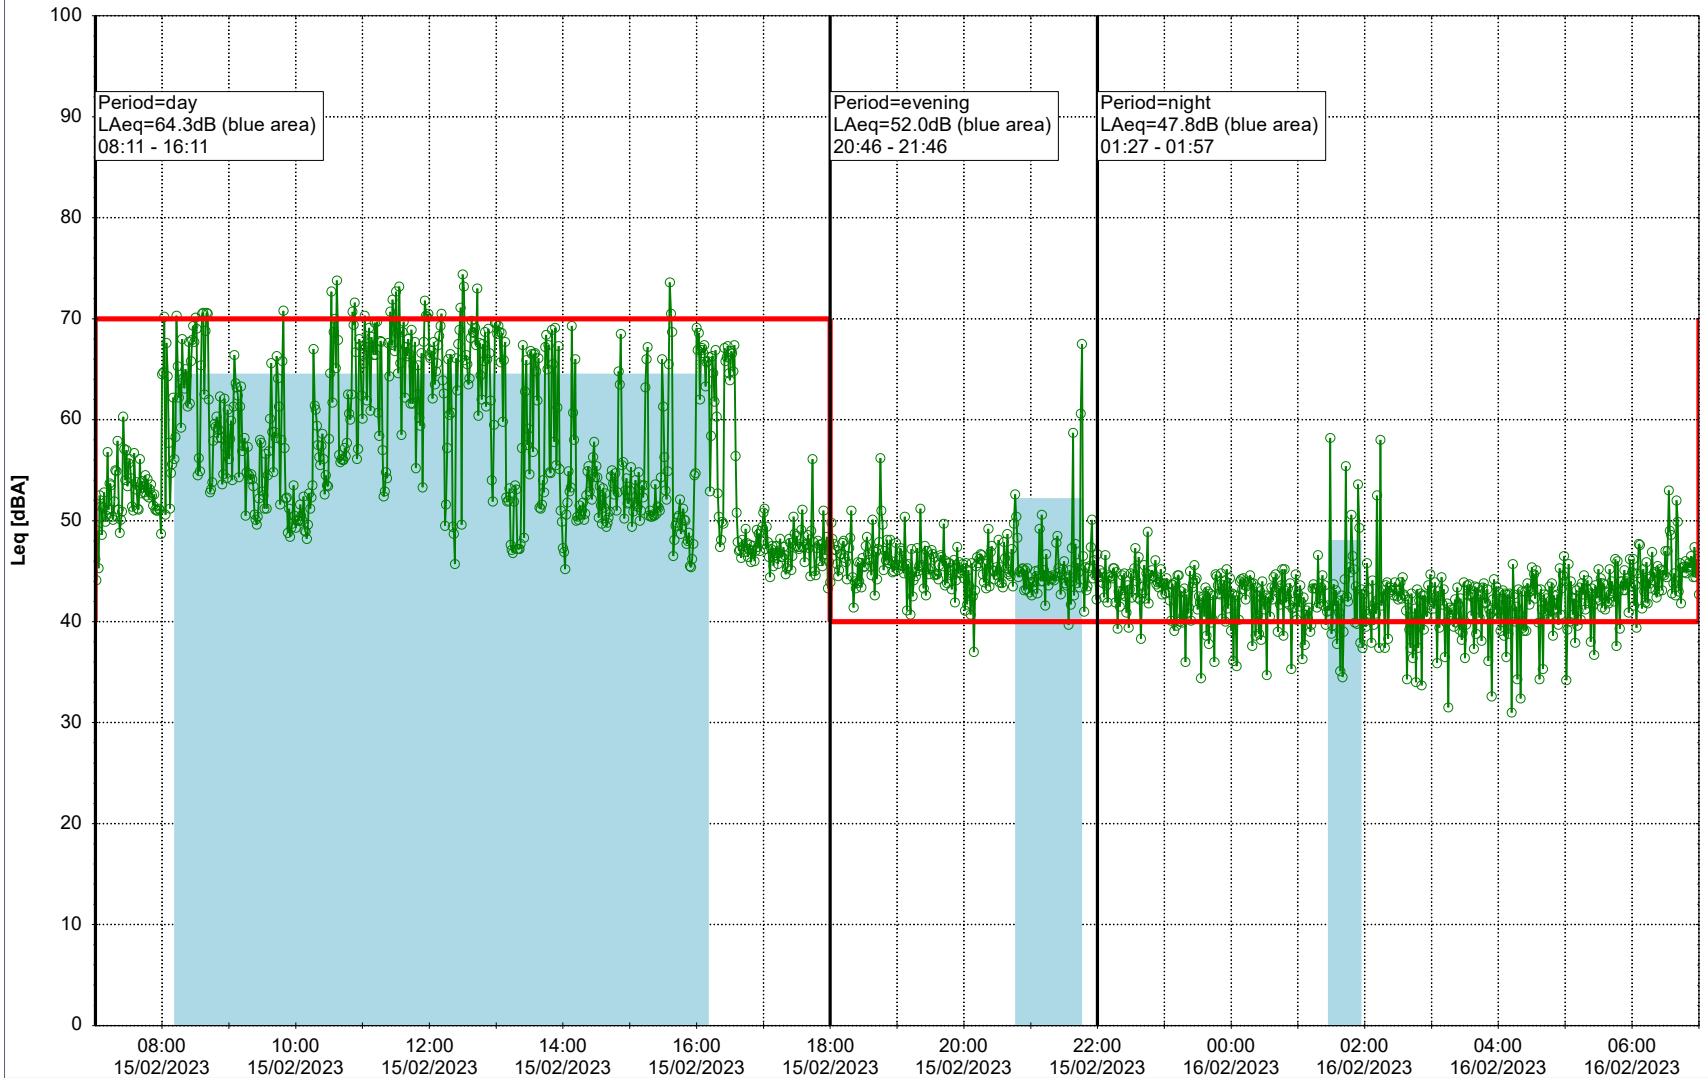

Plan View

Remarks

...

Noise Time Related Diagram

15/02/2023
16/02/2023

○○○○ MOP_NS01

Project: Kronos Sydhavnen
Construction: Mozarts Plads
Location: N-V

Plan View