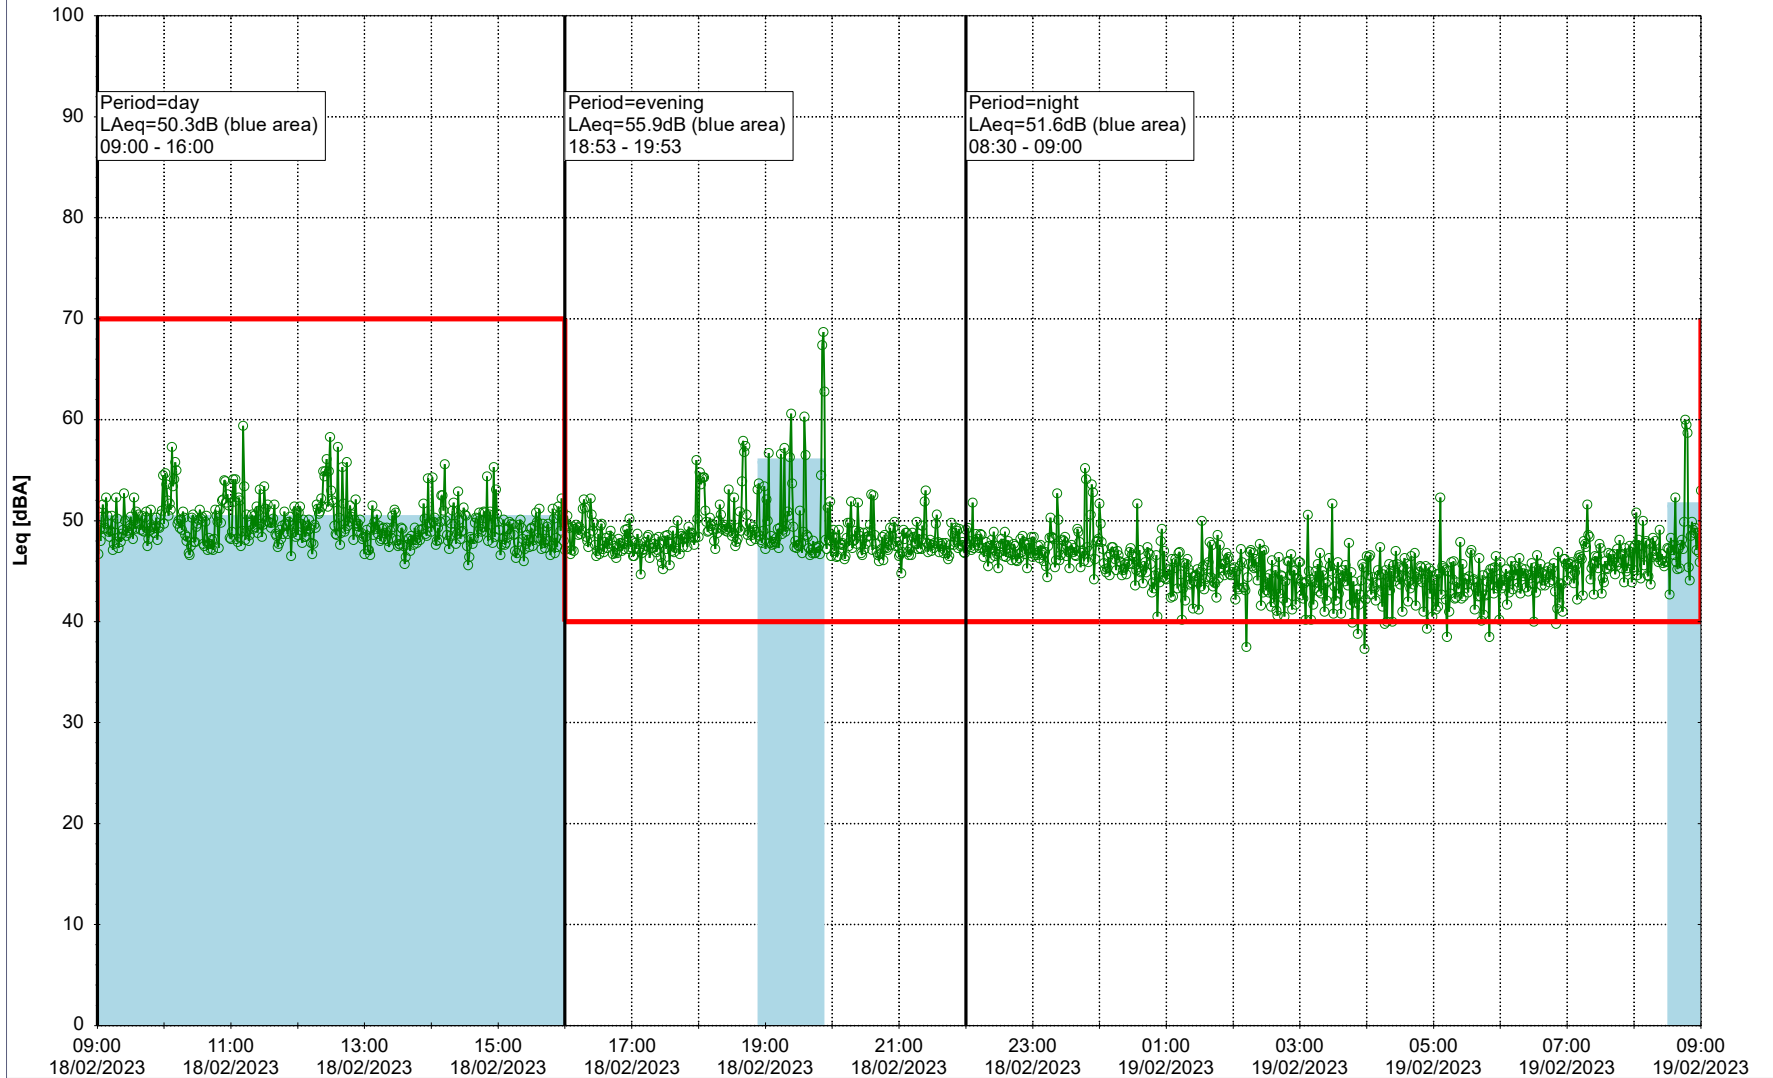

...

Noise Time Related Diagram

17/02/2023
18/02/2023

○○○○ MOP_NS01

Project: Kronos Sydhavnen
Construction: Mozarts Plads
Location: N-V

Plan View

Remarks

...

Noise Time Related Diagram

18/02/2023
19/02/2023

○○○○ MOP_NS01

Project: Kronos Sydhavnen
Construction: Mozarts Plads
Location: N-V

Plan View

Remarks

...

Noise Time Related Diagram