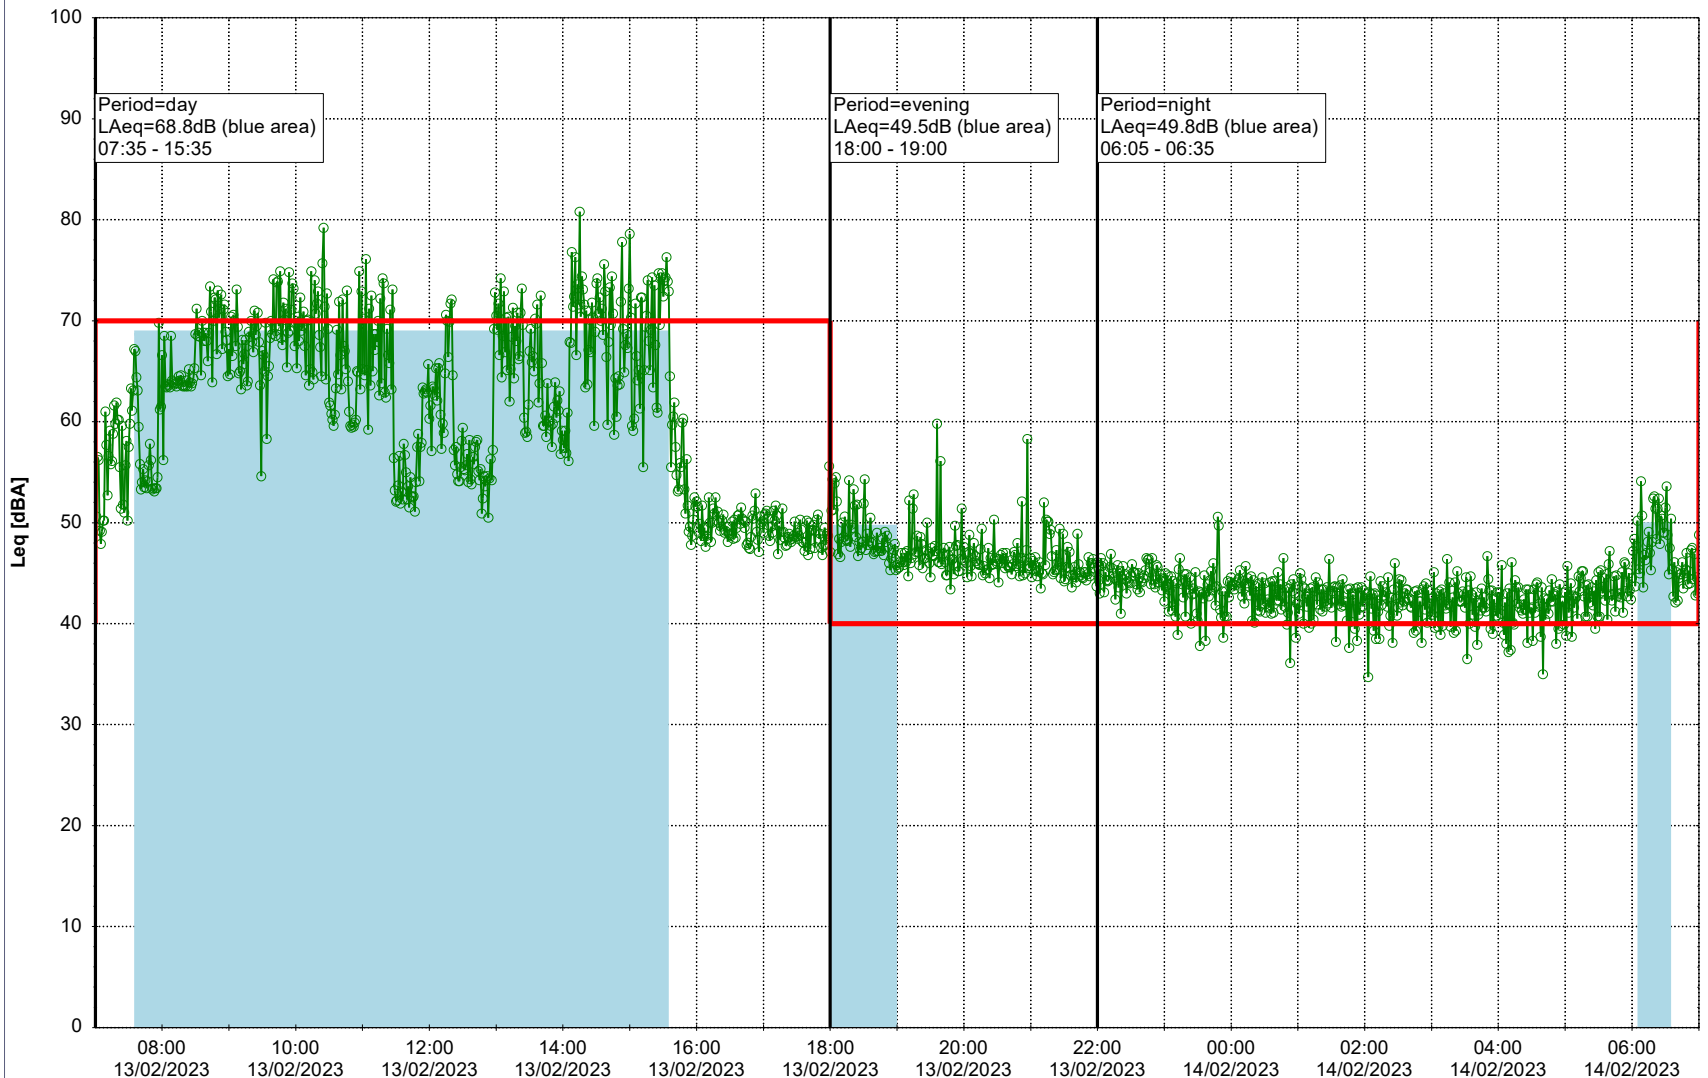

Project: Kronos Sydhavnen
Construction: Mozarts Plads
Location: N-V

Plan View

Remarks

...

Noise Time Related Diagram

13/02/2023

14/02/2023

○○○ MOP_NS01

Project: Kronos Sydhavnen
Construction: Mozarts Plads
Location: N-V

Plan View

Remarks

...

Noise Time Related Diagram

14/02/2023
15/02/2023

○○○○ MOP_NS01

Project: Kronos Sydhavnen
Construction: Mozarts Plads
Location: N-V

Plan View

Remarks

...

Noise Time Related Diagram

15/02/2023
16/02/2023

○○○○ MOP_NS01

Project: Kronos Sydhavnen
Construction: Mozarts Plads
Location: N-V

Plan View

...

Noise Time Related Diagram

17/02/2023
18/02/2023

○○○○ MOP_NS01

Project: Kronos Sydhavnen
Construction: Mozarts Plads
Location: N-V

Plan View

Remarks

...