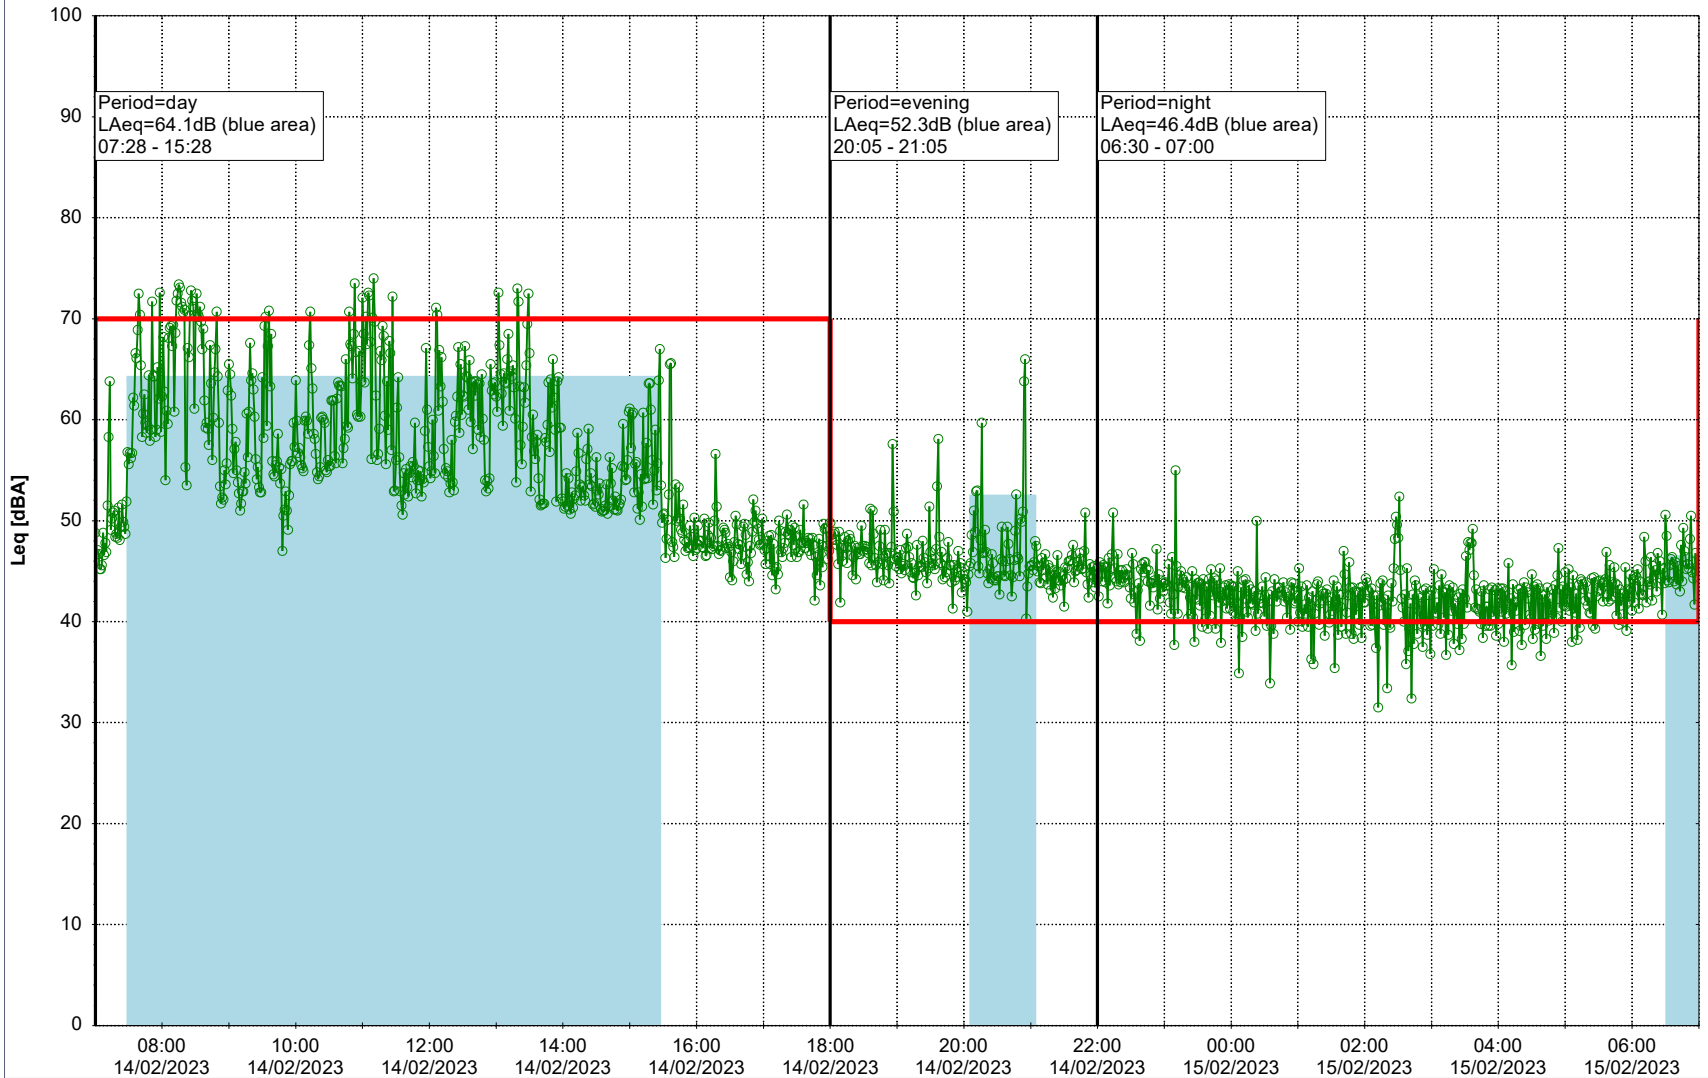

Project: Kronos Sydhavnen
Construction: Mozarts Plads
Location: N-V

Plan View

Remarks

...

Noise Time Related Diagram

14/02/2023
15/02/2023

○○○○ MOP_NS01

Project: Kronos Sydhavnen
Construction: Mozarts Plads
Location: N-V

Plan View

Remarks

...

Noise Time Related Diagram

15/02/2023
16/02/2023

○○○○ MOP_NS01

Project: Kronos Sydhavnen
Construction: Mozarts Plads
Location: N-V

Plan View