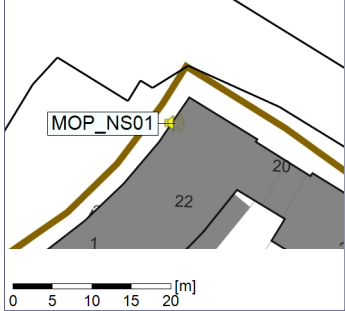

...

Noise Time Related Diagram

17/02/2023
18/02/2023

○○○○ MOP_NS01

Project: Kronos Sydhavnen
Construction: Mozarts Plads
Location: N-V

Plan View

Remarks

...