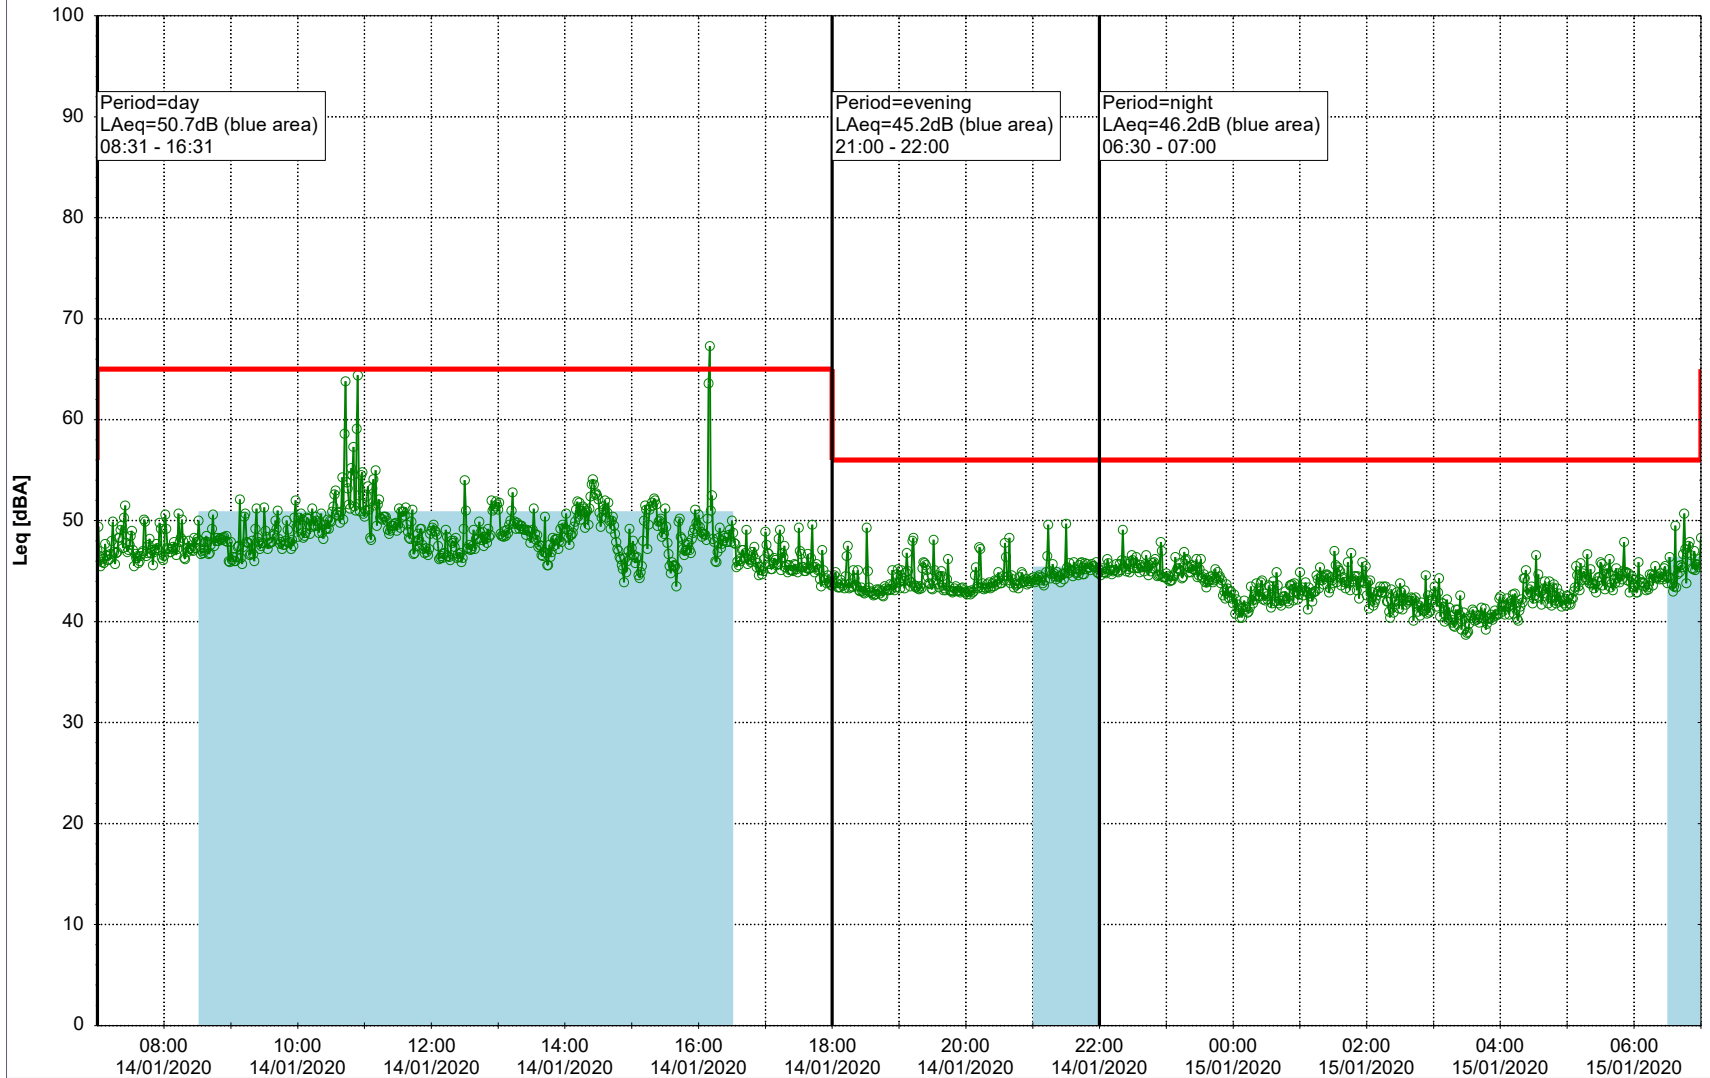

Project: Kronos Sydhavnen
Construction: Enghave Brygge
Location: N-V

Plan View

Remarks

...

Noise Time Related Diagram

13/01/2020
14/01/2020

○○○○ EBR-OVK_NS01

Project: Kronos Sydhavnen
Construction: Enghave Brygge
Location: N-V

Plan View

Remarks

...

Noise Time Related Diagram

14/01/2020
15/01/2020

○○○ EBR-OVK_NS01

Project: Kronos Sydhavnen
Construction: Enghave Brygge
Location: N-V

Plan View

Remarks

...

Noise Time Related Diagram

15/01/2020
16/01/2020

○○○ EBR-OVK_NS01

Project: Kronos Sydhavnen
Construction: Enghave Brygge
Location: N-V

Plan View

Remarks

18/01/2020
19/01/2020

○○○○ EBR-OVK_NS01

Project: Kronos Sydhavnen
Construction: Enghave Brygge
Location: N-V

Plan View

Remarks

...

Noise Time Related Diagram

19/01/2020
20/01/2020