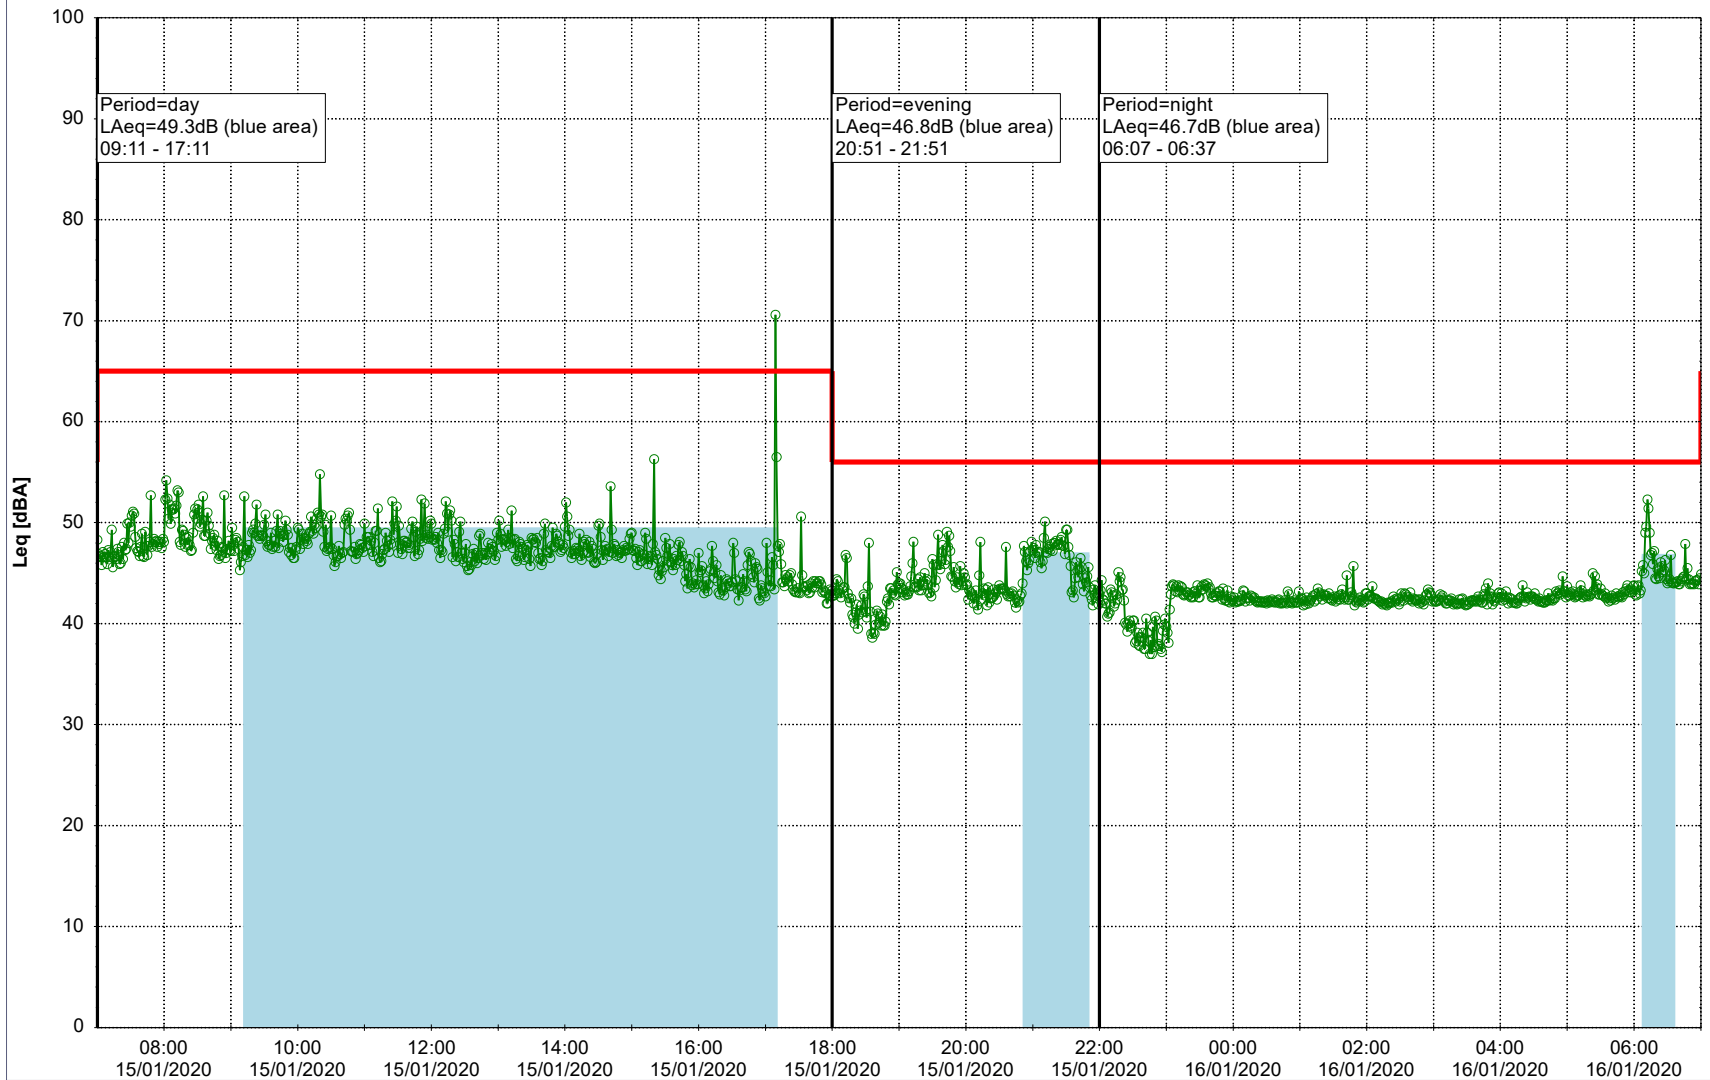

Project: Kronos Sydhavnen
Construction: Enghave Brygge
Location: N-V

Plan View

Remarks

...

Noise Time Related Diagram

13/01/2020
14/01/2020

○○○○ EBR-OVK_NS01

Project: Kronos Sydhavnen
Construction: Enghave Brygge
Location: N-V

Plan View

Remarks

...

Noise Time Related Diagram

14/01/2020
15/01/2020

○○○ EBR-OVK_NS01

Project: Kronos Sydhavnen
Construction: Enghave Brygge
Location: N-V

Plan View

Remarks

...

Noise Time Related Diagram

15/01/2020
16/01/2020

○○○ EBR-OVK_NS01

Project: Kronos Sydhavnen
Construction: Enghave Brygge
Location: N-V

Plan View

Remarks

18/01/2020
19/01/2020

○○○○ EBR-OVK_NS01

Project: Kronos Sydhavnen
Construction: Enghave Brygge
Location: N-V

Plan View

Remarks

...

Noise Time Related Diagram

19/01/2020
20/01/2020