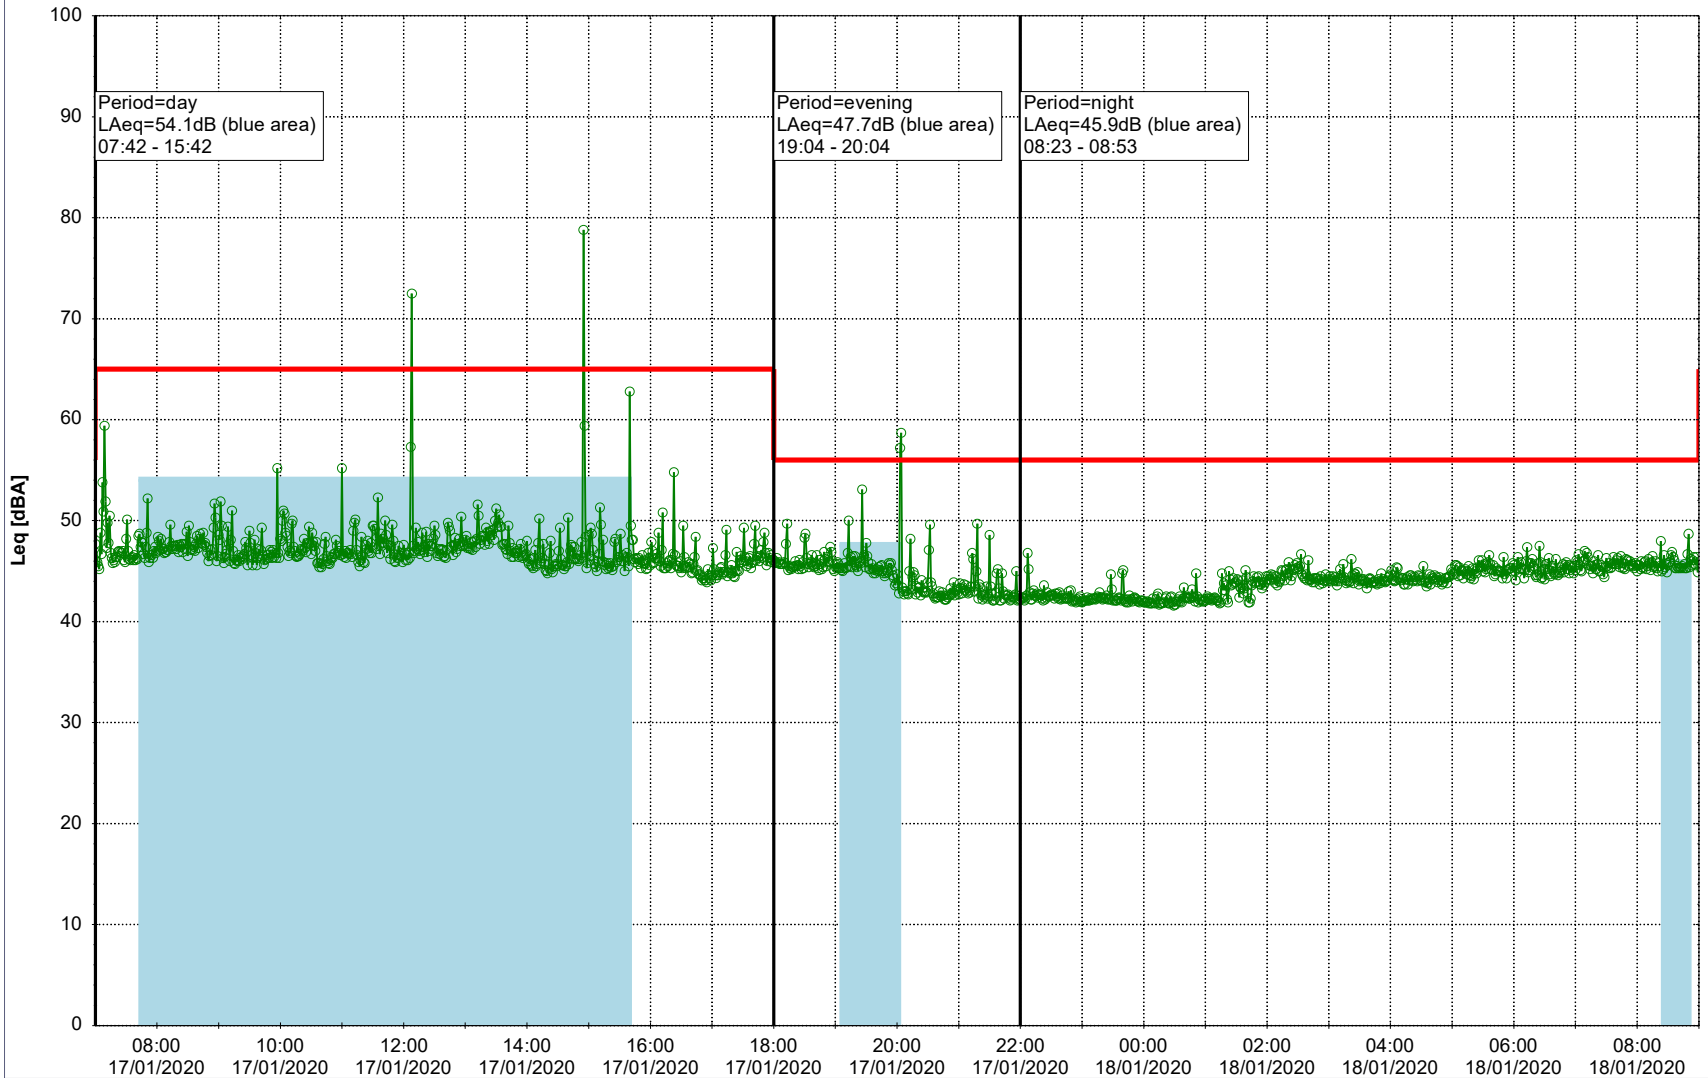

...

Noise Time Related Diagram

16/01/2020
17/01/2020

○○○ EBR-OVK_NS01

Project: Kronos Sydhavnen
Construction: Enghave Brygge
Location: N-V

Plan View

Remarks

...

Noise Time Related Diagram

17/01/2020
18/01/2020

○○○ EBR-OVK_NS01

Project: Kronos Sydhavnen
Construction: Enghave Brygge
Location: N-V

Plan View

Remarks

...

Noise Time Related Diagram

18/01/2020
19/01/2020

○○○○ EBR-OVK_NS01

Project: Kronos Sydhavnen
Construction: Enghave Brygge
Location: N-V

Plan View

Remarks

...

Noise Time Related Diagram

19/01/2020
20/01/2020