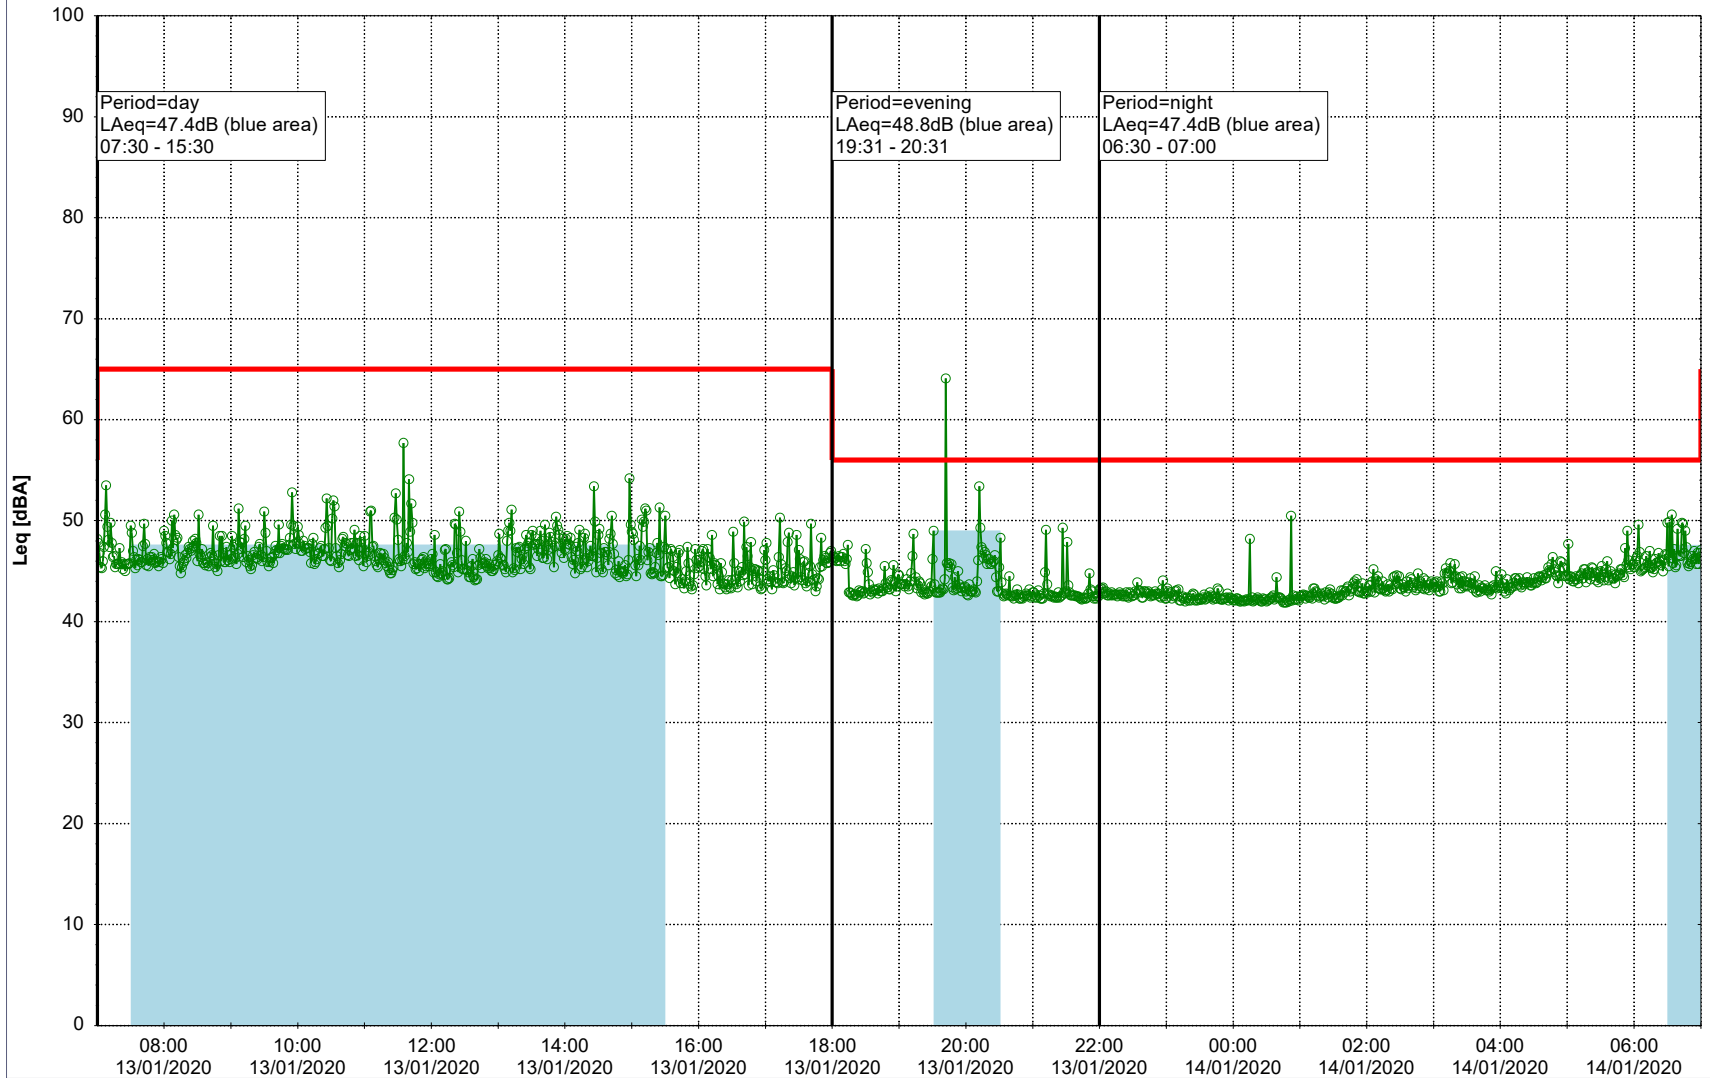

Project: Kronos Sydhavnen
Construction: Enghave Brygge
Location: N-V

Plan View

Remarks

...

Noise Time Related Diagram

13/01/2020
14/01/2020

○○○○ EBR-OVK_NS01

Project: Kronos Sydhavnen
Construction: Enghave Brygge
Location: N-V

Plan View

Remarks

...

Noise Time Related Diagram

14/01/2020
15/01/2020

○○○ EBR-OVK_NS01

Project: Kronos Sydhavnen
Construction: Enghave Brygge
Location: N-V

Plan View

Remarks

...

Noise Time Related Diagram

15/01/2020
16/01/2020

○○○ EBR-OVK_NS01

Project: Kronos Sydhavnen
Construction: Enghave Brygge
Location: N-V

Plan View

Remarks

18/01/2020
19/01/2020

○○○○ EBR-OVK_NS01

Project: Kronos Sydhavnen
Construction: Enghave Brygge
Location: N-V

Plan View

Remarks

...

Noise Time Related Diagram

19/01/2020
20/01/2020