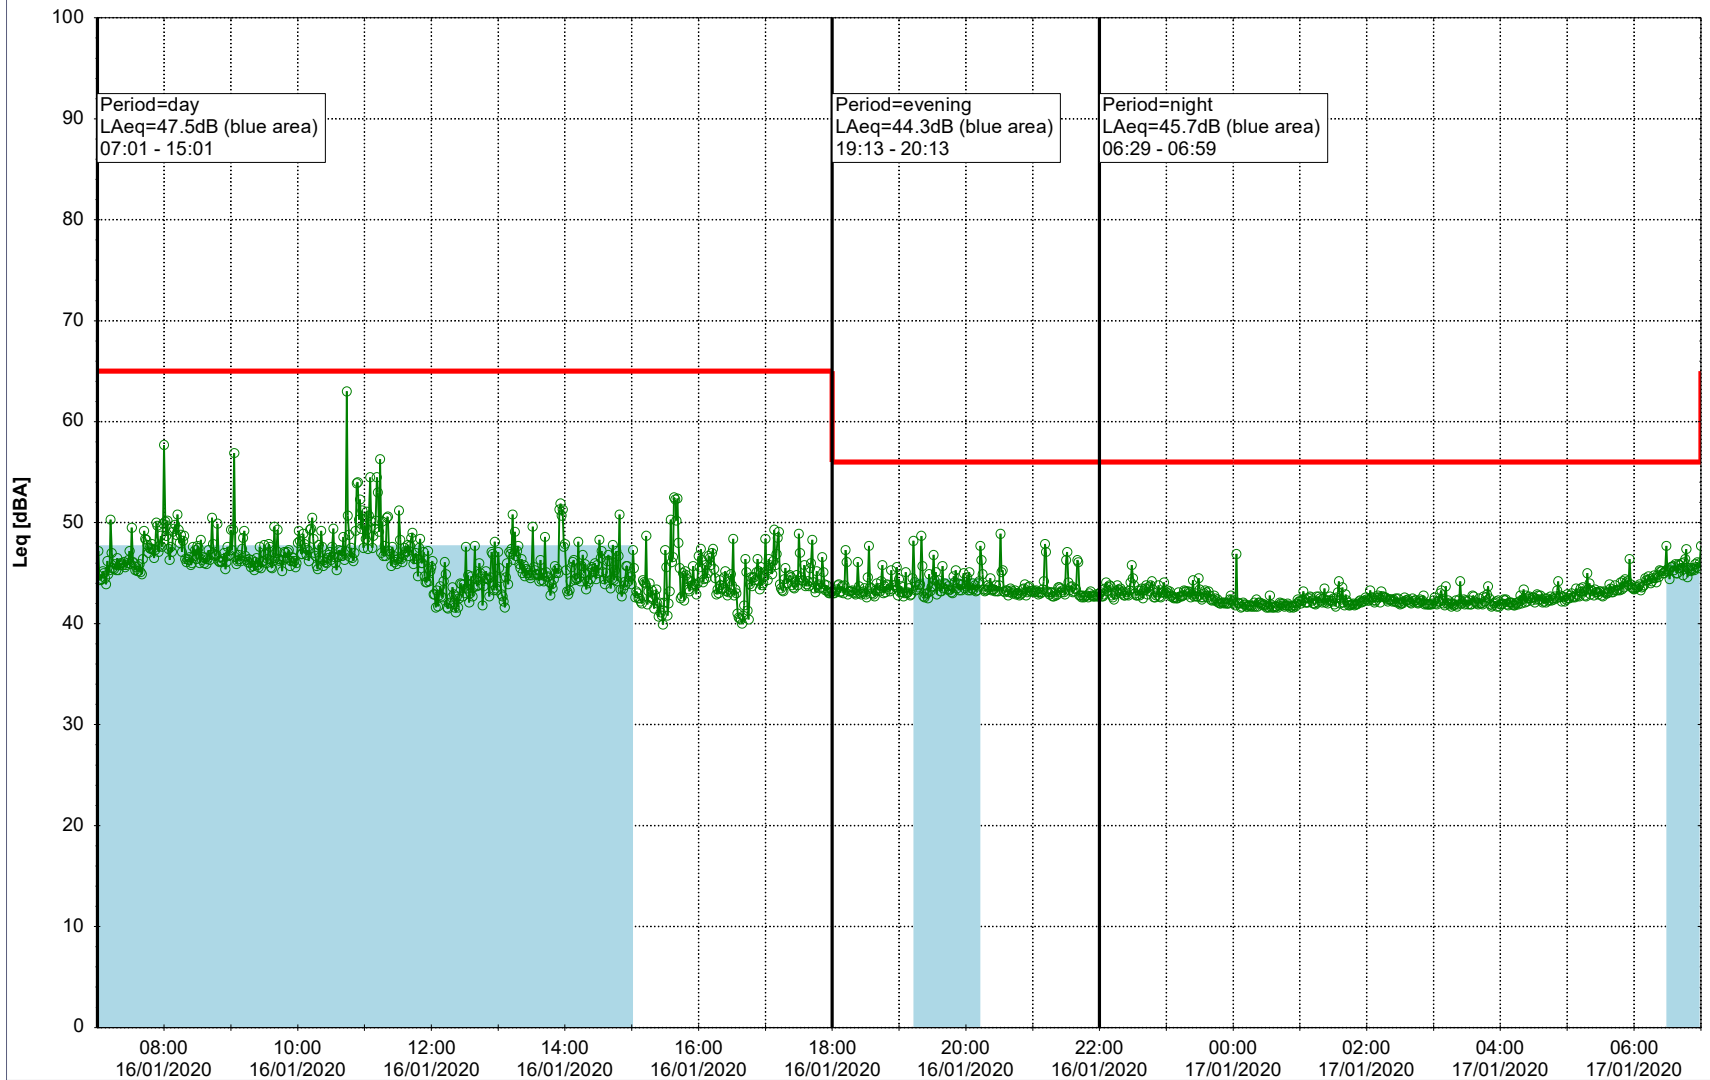

Remarks

...

Noise Time Related Diagram

15/01/2020
16/01/2020

○○○ EBR-OVK_NS01

Project: Kronos Sydhavnen
Construction: Enghave Brygge
Location: N-V

Plan View

Remarks

...

Noise Time Related Diagram

16/01/2020
17/01/2020

○○○ EBR-OVK_NS01

Project: Kronos Sydhavnen
Construction: Enghave Brygge
Location: N-V

Plan View

Remarks

...

Noise Time Related Diagram

17/01/2020
18/01/2020

○○○ EBR-OVK_NS01

Project: Kronos Sydhavnen
Construction: Enghave Brygge
Location: N-V

Plan View

Remarks

...

Noise Time Related Diagram

18/01/2020
19/01/2020

○○○○ EBR-OVK_NS01

Project: Kronos Sydhavnen
Construction: Enghave Brygge
Location: N-V

Plan View

Remarks

...

Noise Time Related Diagram

19/01/2020
20/01/2020