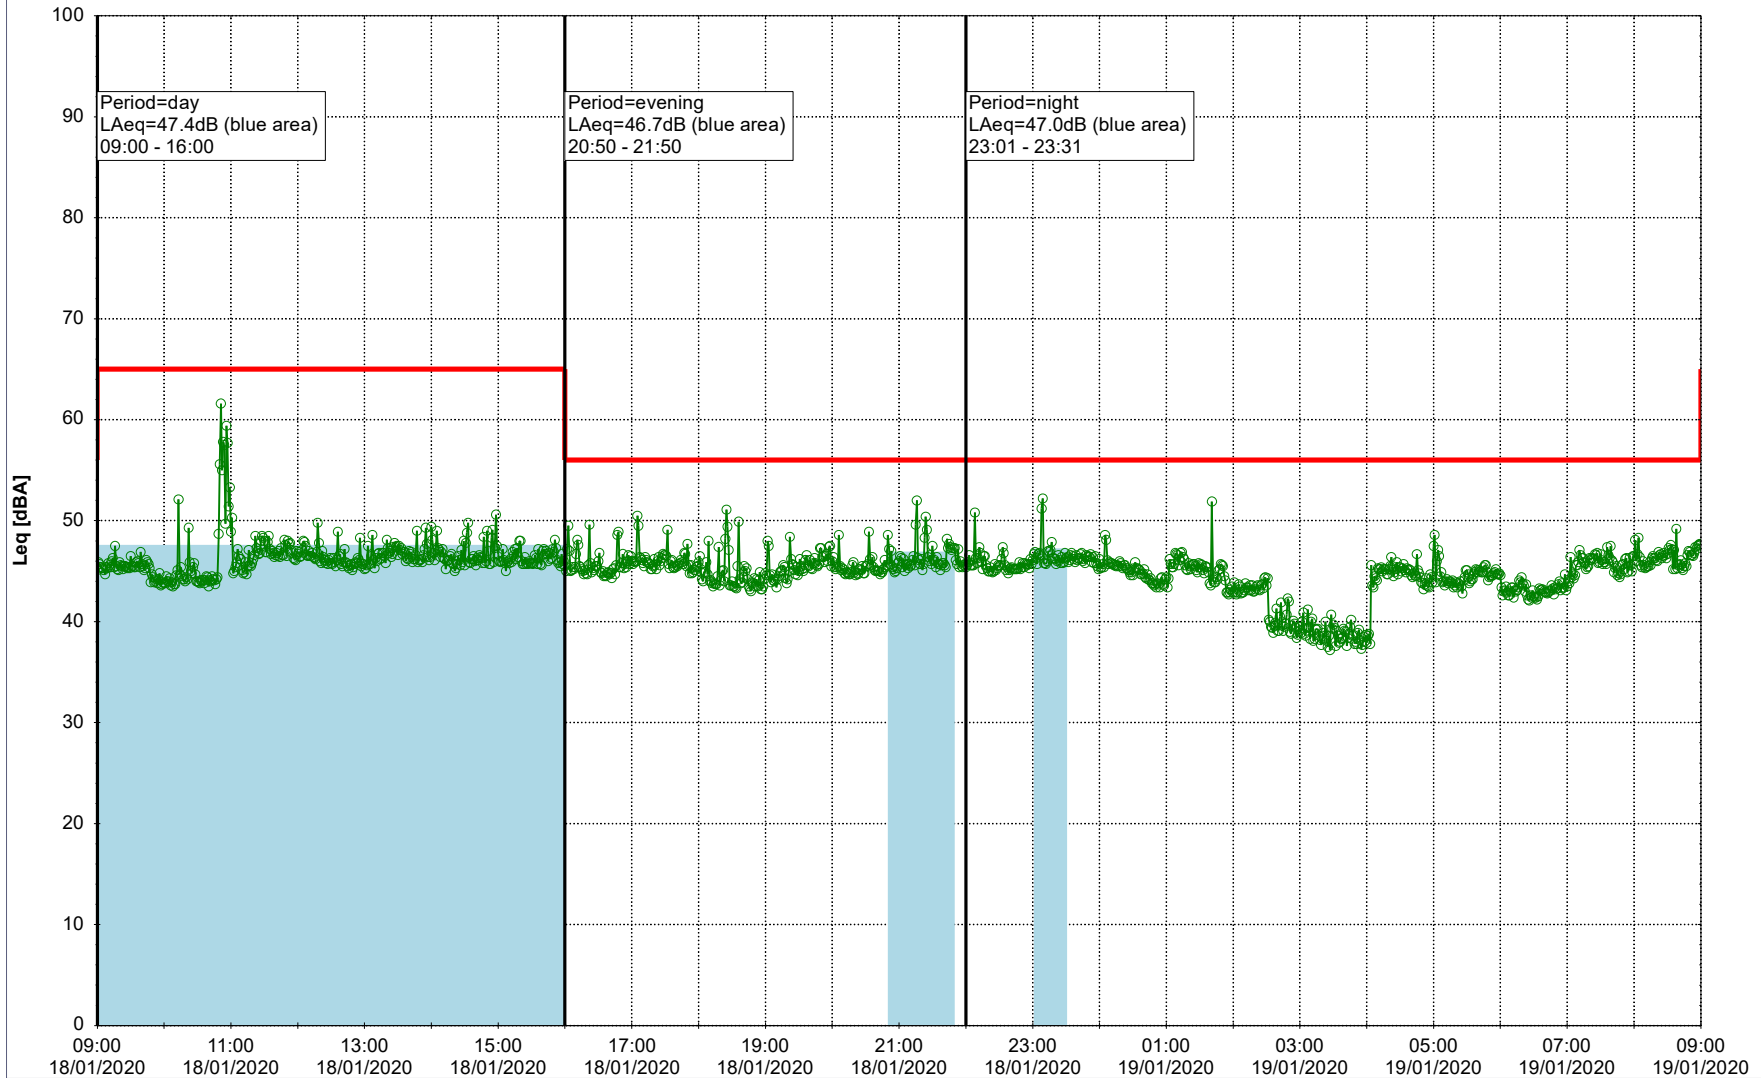

Noise Time Related Diagram

17/01/2020
18/01/2020

○○○ EBR-OVK_NS01

Project: Kronos Sydhavnen
Construction: Enghave Brygge
Location: N-V

Plan View

Remarks

...

Noise Time Related Diagram

18/01/2020
19/01/2020

○○○○ EBR-OVK_NS01

Project: Kronos Sydhavnen
Construction: Enghave Brygge
Location: N-V

Plan View

Remarks

...

Noise Time Related Diagram

19/01/2020
20/01/2020