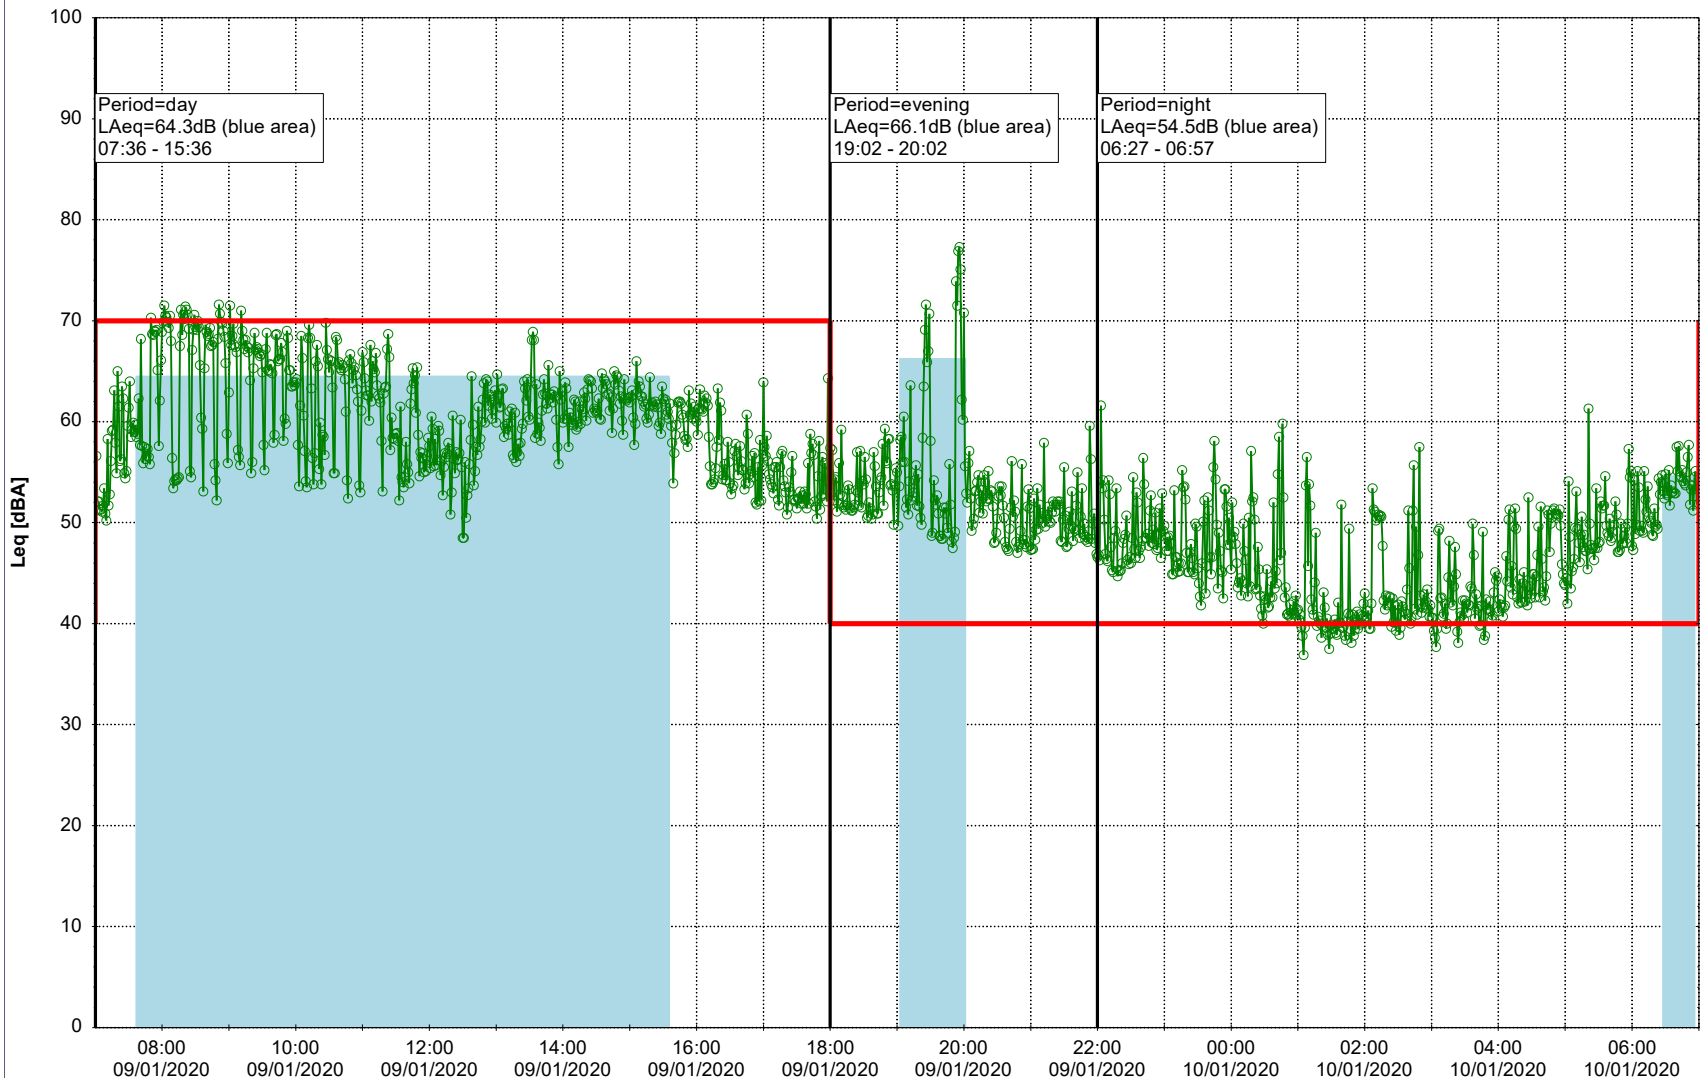

Remarks

...

Noise Time Related Diagram

08/01/2020
09/01/2020

○ NEL_NS01

Project: Kronos Sydhavnen
Construction: Ny Ellebjerg
Location: N-V

Plan View

Remarks

...

Noise Time Related Diagram

09/01/2020

10/01/2020

○ ○ ○ NEL_NS01

Project: Kronos Sydhavnen
Construction: Ny Ellebjerg
Location: N-V

Plan View

Remarks

...

Noise Time Related Diagram

10/01/2020
11/01/2020

○ ○ ○ ○ NEL_NS01

Project: Kronos Sydhavnen
Construction: Ny Ellebjerg
Location: N-V

Plan View

Remarks

...

Noise Time Related Diagram

11/01/2020
12/01/2020

○ ○ ○ ○ NEL_NS01

Project: Kronos Sydhavnen
Construction: Ny Ellebjerg
Location: N-V

Plan View

Remarks

...

Noise Time Related Diagram