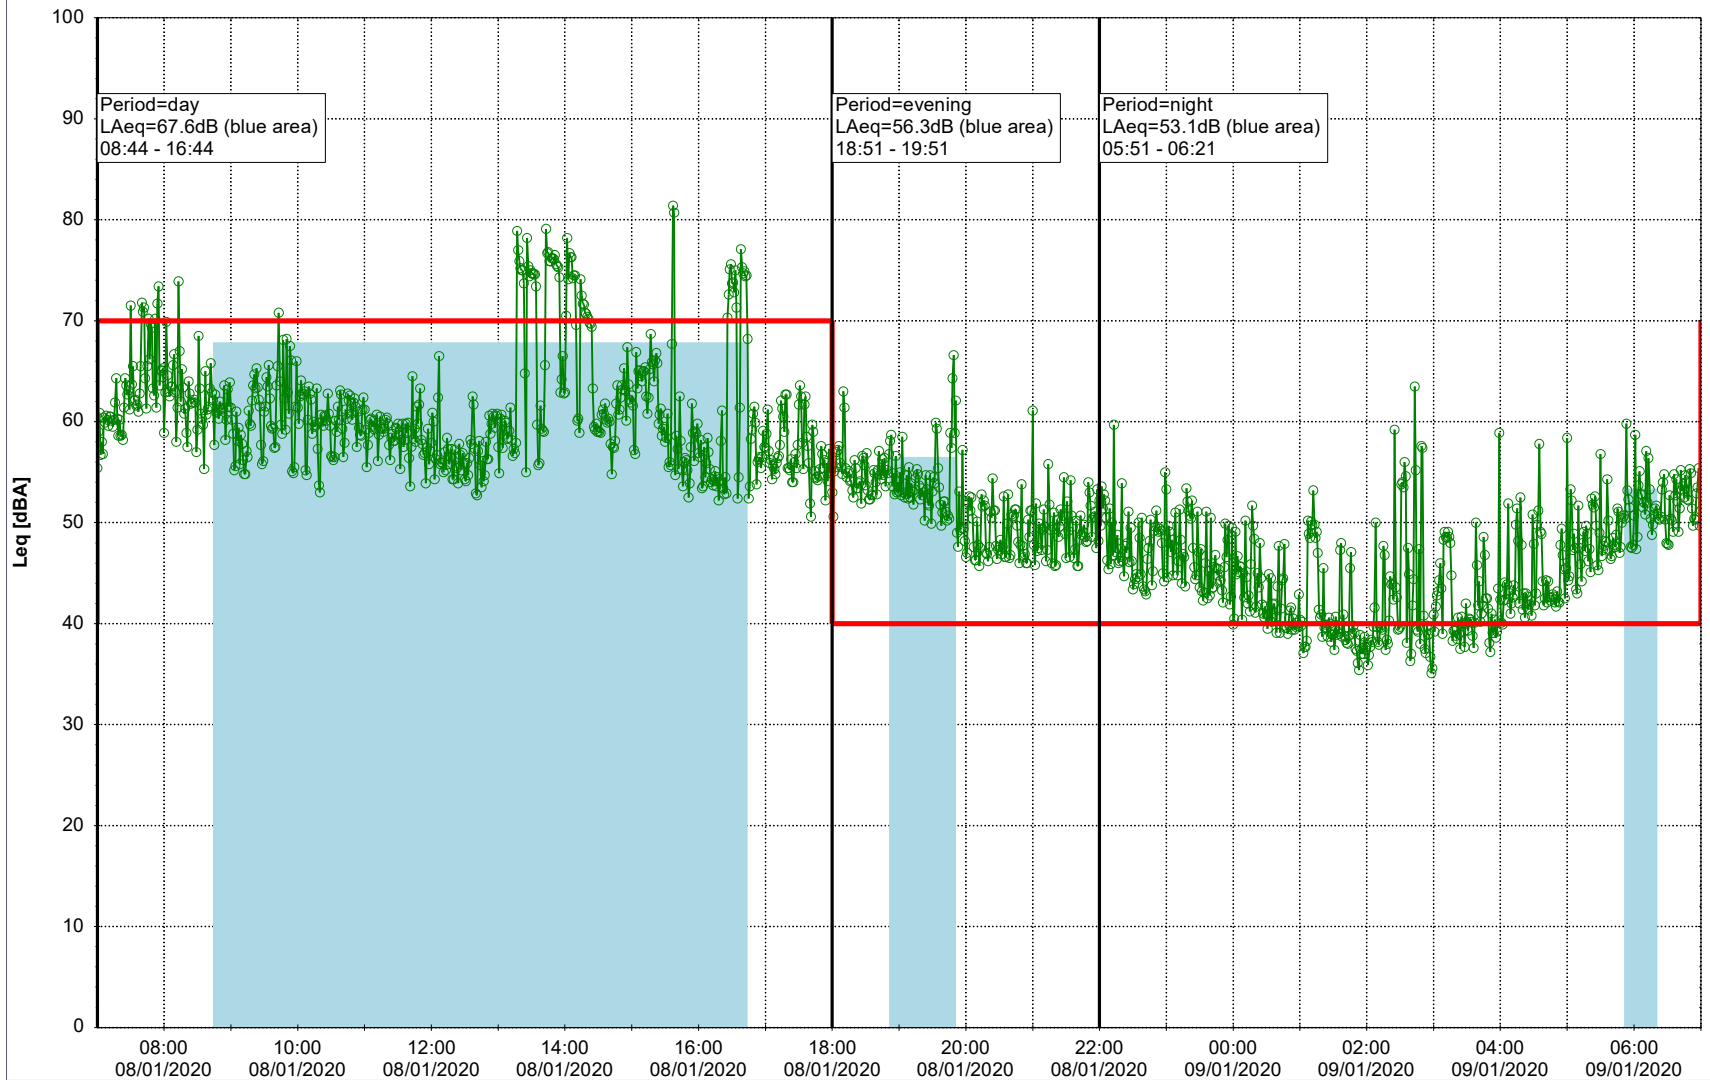

Plan View

Remarks

...

Noise Time Related Diagram

07/01/2020
08/01/2020

○ ○ ○ ○ NEL_NS01

Project: Kronos Sydhavnen
Construction: Ny Ellebjerg
Location: N-V

Plan View

Remarks

...

Noise Time Related Diagram

08/01/2020
09/01/2020

○ NEL_NS01

Project: Kronos Sydhavnen
Construction: Ny Ellebjerg
Location: N-V

Plan View

Remarks

...

Noise Time Related Diagram

09/01/2020

10/01/2020

○ ○ ○ NEL_NS01

Project: Kronos Sydhavnen
Construction: Ny Ellebjerg
Location: N-V

Plan View

Remarks

Noise Time Related Diagram

11/01/2020
12/01/2020

○ ○ ○ ○ NEL_NS01

Project: Kronos Sydhavnen
Construction: Ny Ellebjerg
Location: N-V

Plan View

Remarks

...

Noise Time Related Diagram