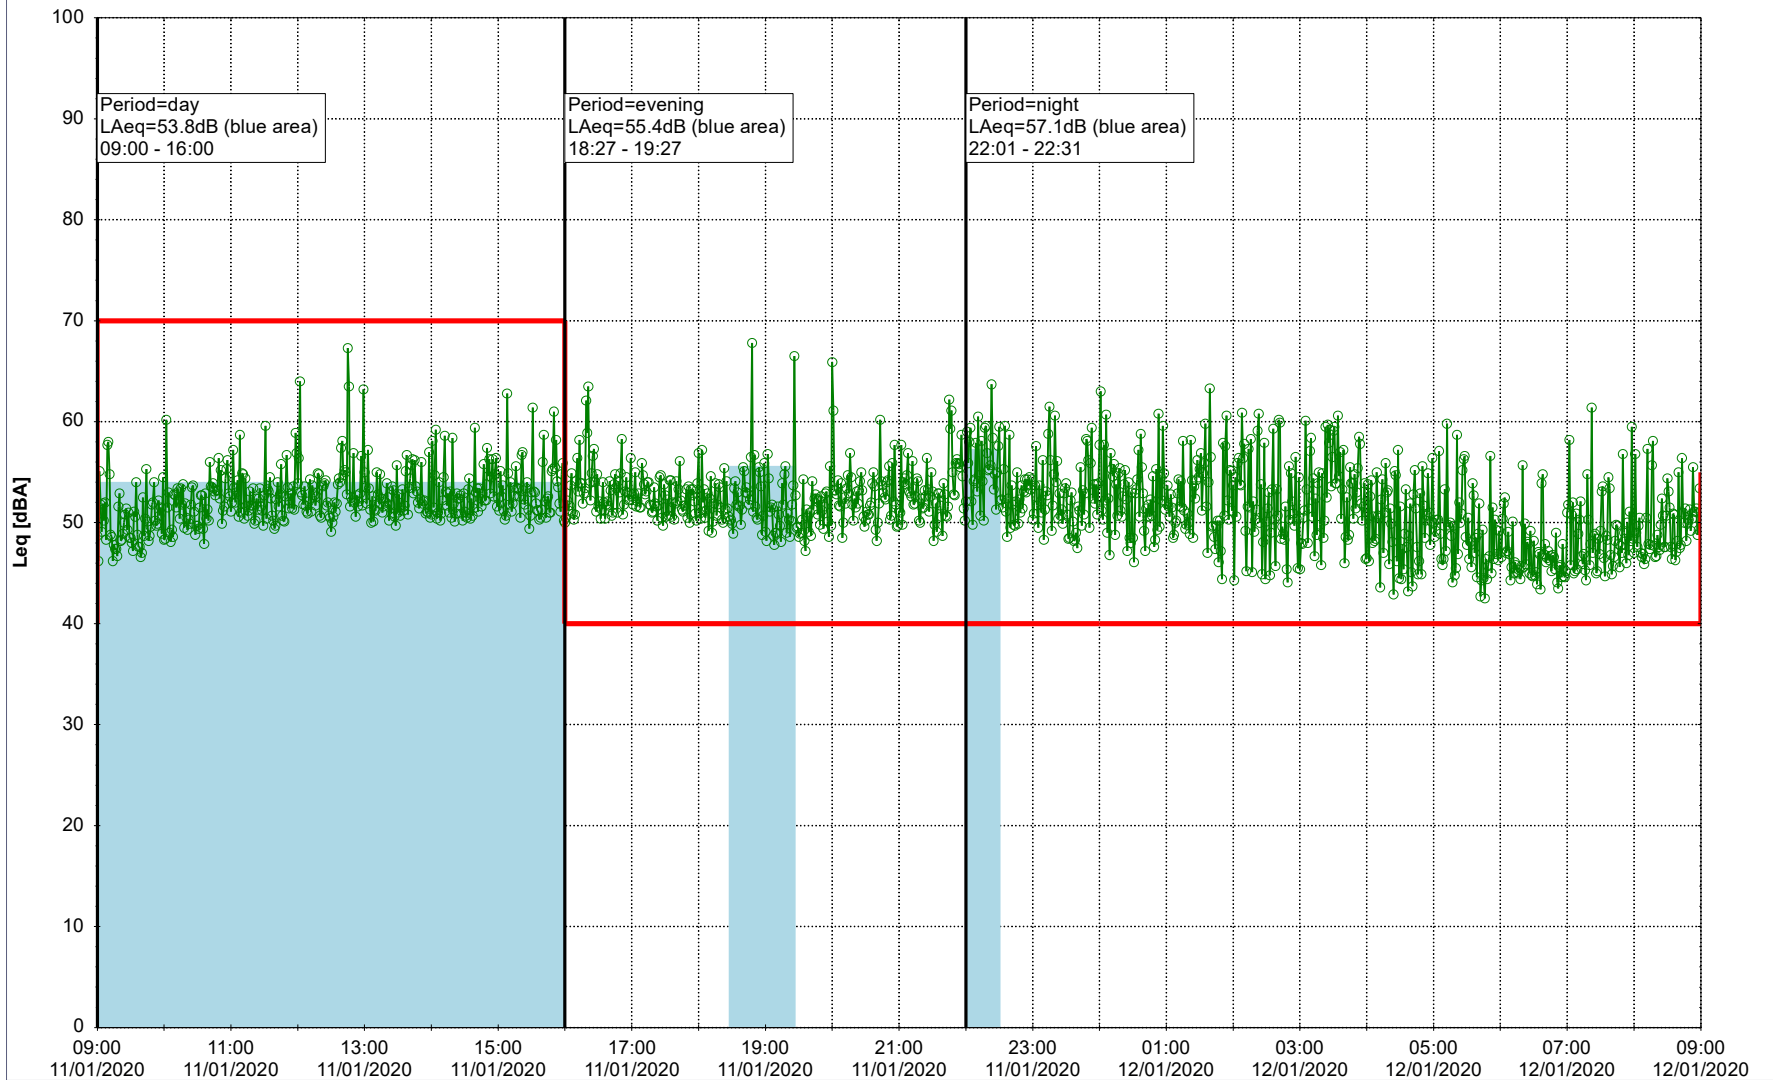

...

Noise Time Related Diagram

10/01/2020
11/01/2020

○ ○ ○ ○ NEL_NS01

Project: Kronos Sydhavnen
Construction: Ny Ellebjerg
Location: N-V

Plan View

Remarks

...

Noise Time Related Diagram

11/01/2020
12/01/2020

○ ○ ○ ○ NEL_NS01

Project: Kronos Sydhavnen
Construction: Ny Ellebjerg
Location: N-V

Plan View

Remarks

...

Noise Time Related Diagram