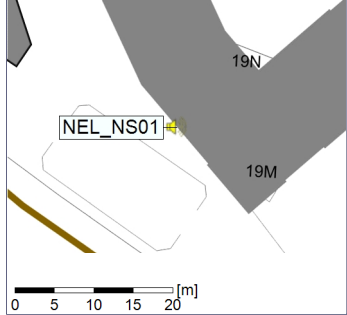

...

Noise Time Related Diagram

10/01/2020
11/01/2020

○ ○ ○ ○ NEL_NS01

Project: Kronos Sydhavnen
Construction: Ny Ellebjerg
Location: N-V

Plan View

Remarks

...

Noise Time Related Diagram

11/01/2020
12/01/2020

○ ○ ○ ○ NEL_NS01

Project: Kronos Sydhavnen
Construction: Ny Ellebjerg
Location: N-V

Plan View

Remarks

...

Noise Time Related Diagram