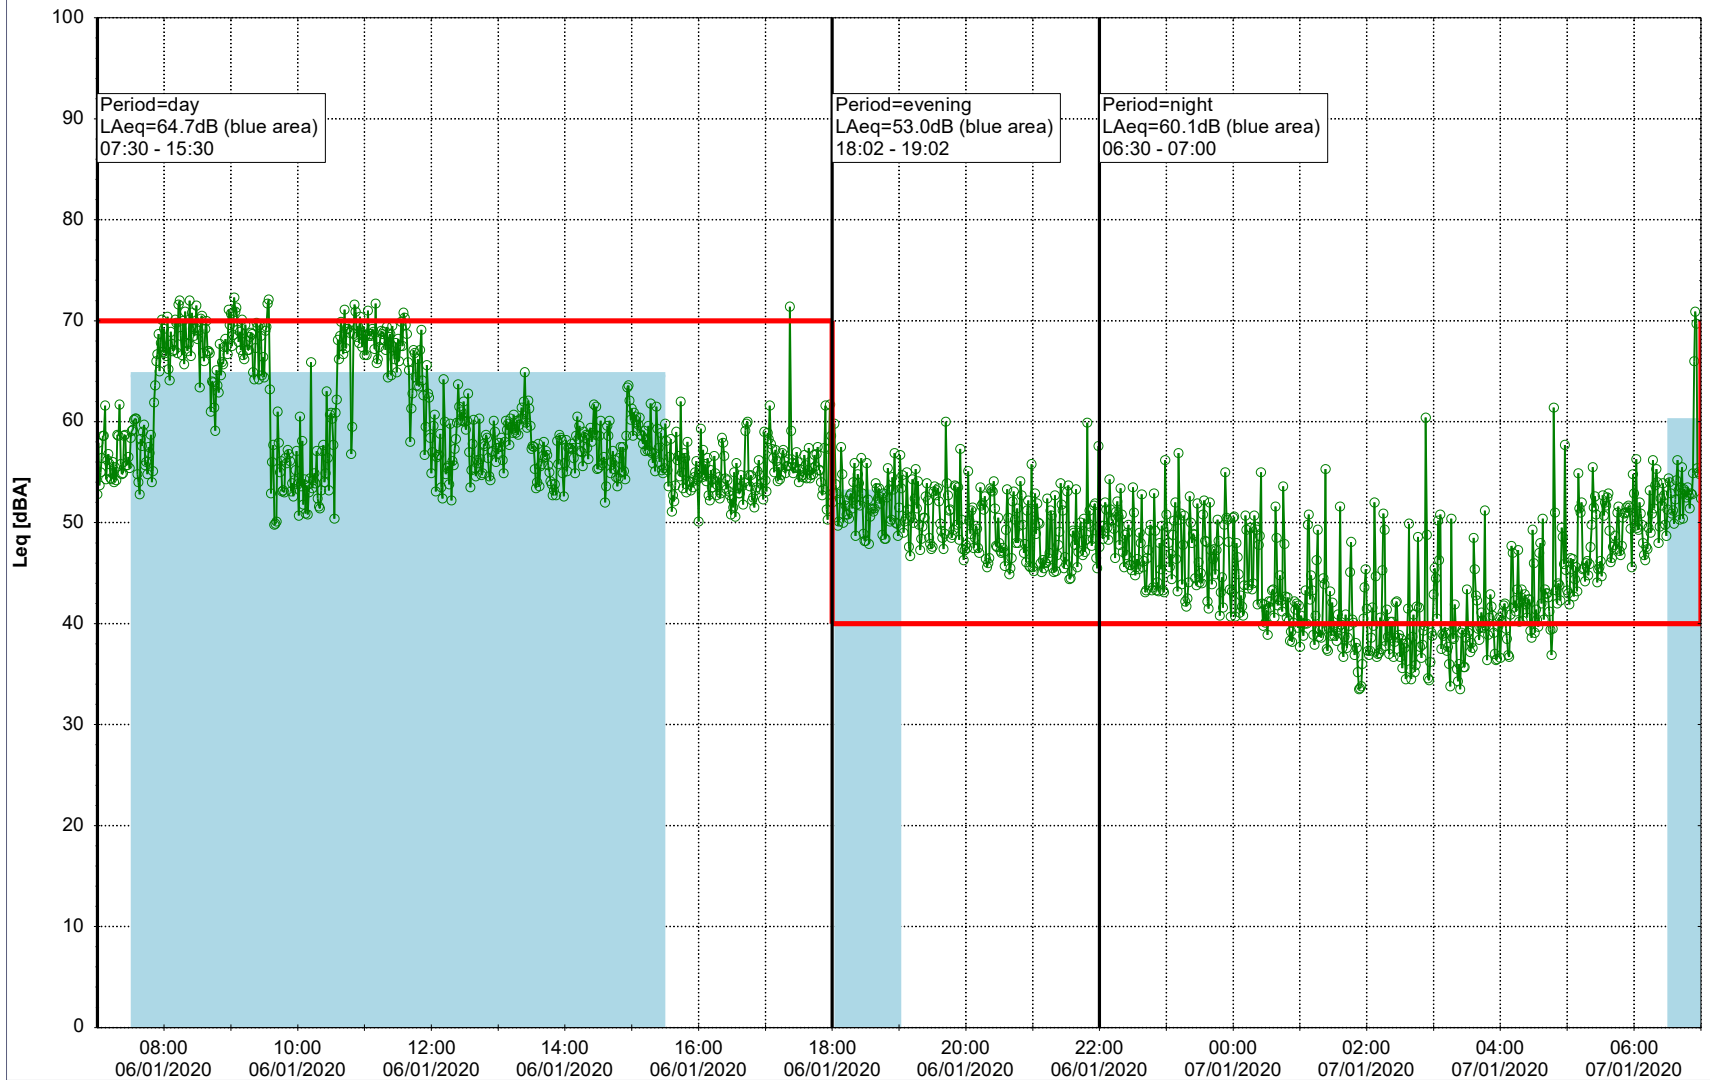

Project: Kronos Sydhavnen
Construction: Ny Ellebjerg
Location: N-V

Plan View

Remarks

...

Noise Time Related Diagram

06/01/2020
07/01/2020

○ ○ ○ NEL_NS01

Project: Kronos Sydhavnen
Construction: Ny Ellebjerg
Location: N-V

Plan View

Remarks

...

Noise Time Related Diagram

07/01/2020
08/01/2020

○ ○ ○ ○ NEL_NS01

Project: Kronos Sydhavnen
Construction: Ny Ellebjerg
Location: N-V

Plan View

Remarks

...

Noise Time Related Diagram

08/01/2020
09/01/2020

○ NEL_NS01

Project: Kronos Sydhavnen
Construction: Ny Ellebjerg
Location: N-V

Plan View

Remarks

...

Noise Time Related Diagram

09/01/2020

10/01/2020

○ ○ ○ NEL_NS01

Project: Kronos Sydhavnen
Construction: Ny Ellebjerg
Location: N-V

Plan View

Remarks