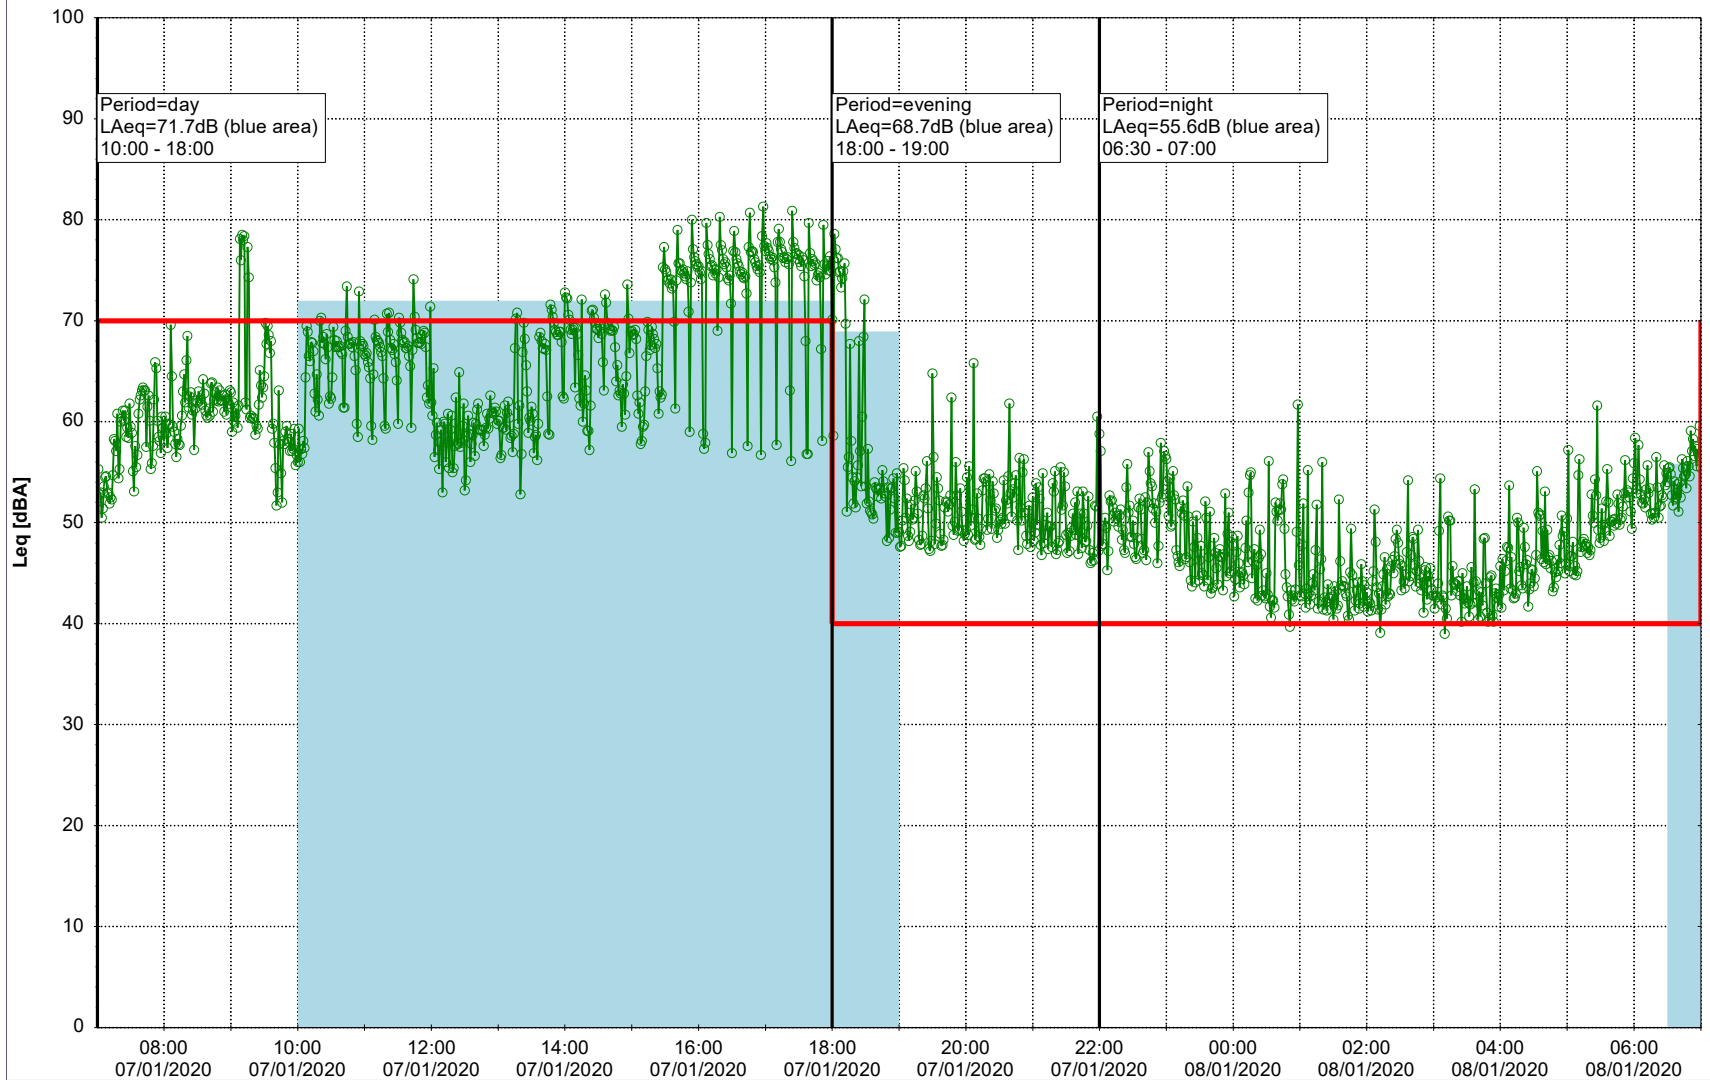

Plan View

Remarks

...

Noise Time Related Diagram

07/01/2020
08/01/2020

○ ○ ○ ○ NEL_NS01

Project: Kronos Sydhavnen
Construction: Ny Ellebjerg
Location: N-V

Plan View

Remarks

...

Noise Time Related Diagram

08/01/2020
09/01/2020

○ NEL_NS01

Project: Kronos Sydhavnen
Construction: Ny Ellebjerg
Location: N-V

Plan View

Remarks

...

Noise Time Related Diagram

09/01/2020

10/01/2020

○ ○ ○ NEL_NS01

Project: Kronos Sydhavnen
Construction: Ny Ellebjerg
Location: N-V

Plan View

Remarks

Noise Time Related Diagram

11/01/2020
12/01/2020

○ ○ ○ ○ NEL_NS01

Project: Kronos Sydhavnen
Construction: Ny Ellebjerg
Location: N-V

Plan View

Remarks

...

Noise Time Related Diagram