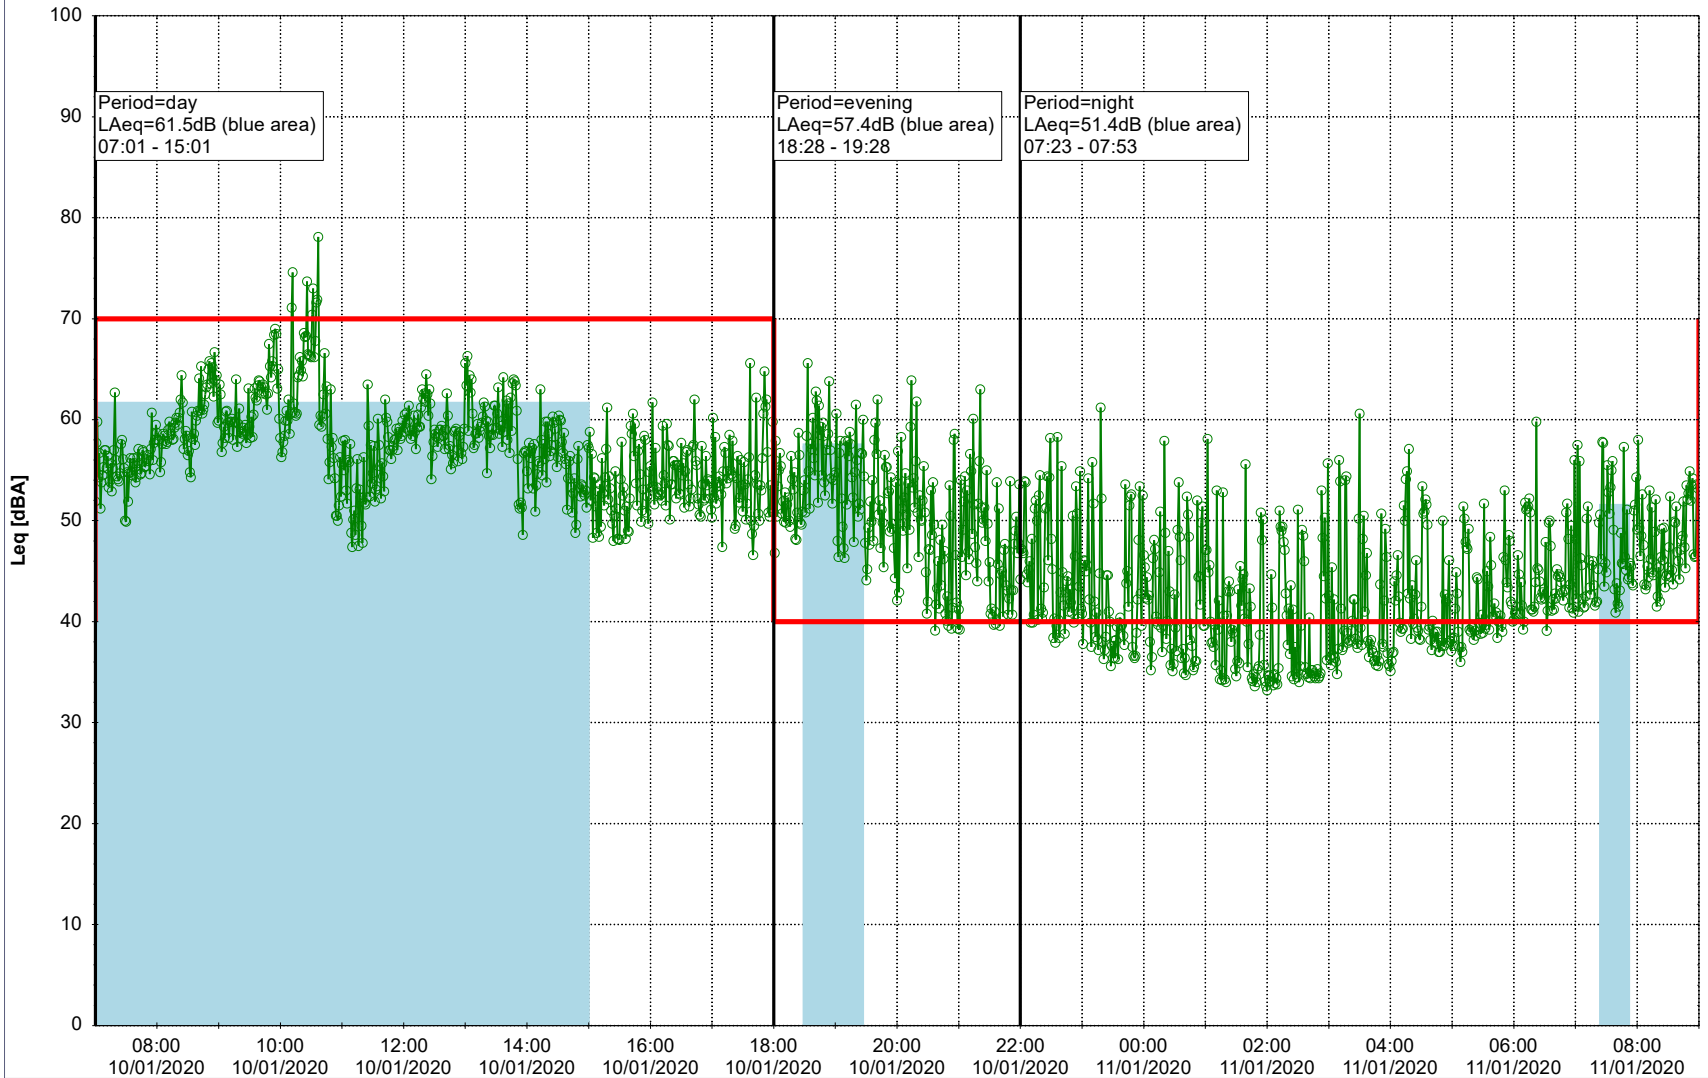

Remarks

...

Noise Time Related Diagram

08/01/2020
09/01/2020

○ NEL_NS01

Project: Kronos Sydhavnen
Construction: Ny Ellebjerg
Location: N-V

Plan View

Remarks

...

Noise Time Related Diagram

09/01/2020

10/01/2020

○ ○ ○ NEL_NS01

Project: Kronos Sydhavnen
Construction: Ny Ellebjerg
Location: N-V

Plan View

Remarks

...

Noise Time Related Diagram

10/01/2020
11/01/2020

○ ○ ○ ○ NEL_NS01

Project: Kronos Sydhavnen
Construction: Ny Ellebjerg
Location: N-V

Plan View

Remarks

...

Noise Time Related Diagram

11/01/2020
12/01/2020

○ ○ ○ ○ NEL_NS01

Project: Kronos Sydhavnen
Construction: Ny Ellebjerg
Location: N-V

Plan View

Remarks

...

Noise Time Related Diagram