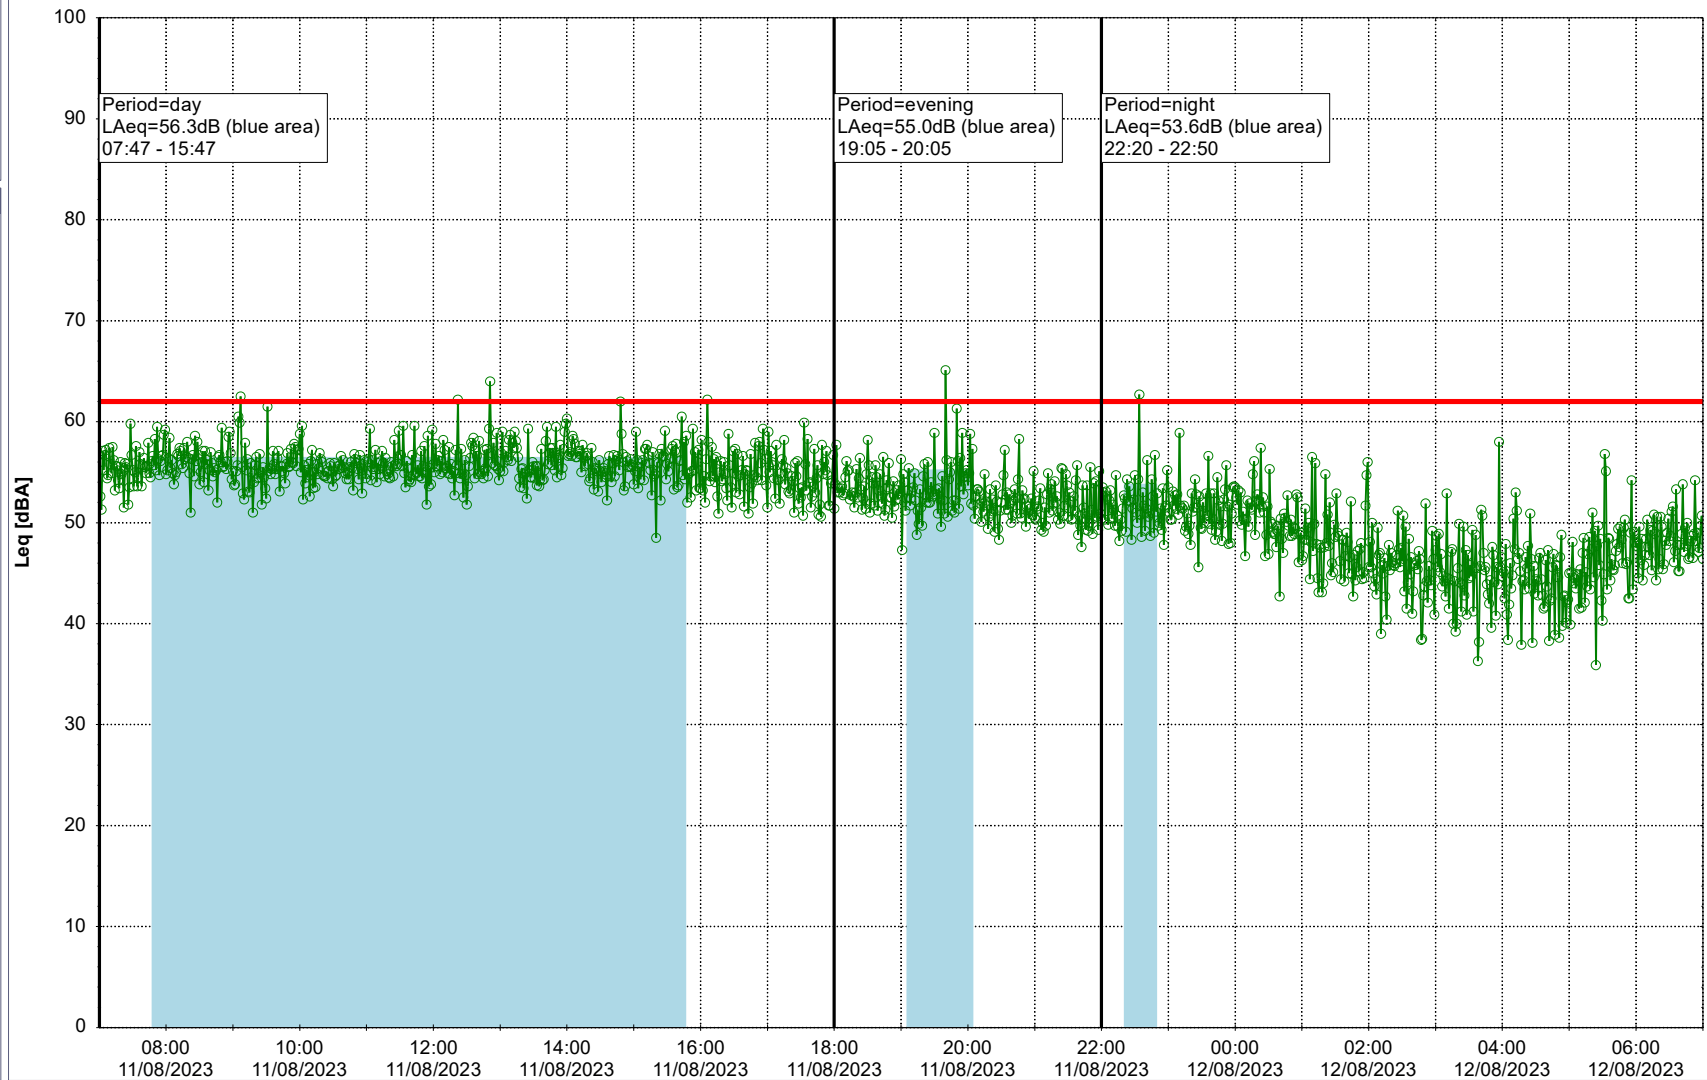

Project: Kronos Sydhavnen
Construction: Gåsebæk
Location: N-V

11/08/2023
12/08/2023

Remarks

...

Noise Time Related Diagram

○○○ GAB_NS01

Project: Kronos Sydhavnen
Construction: Gåsebæk
Location: N-V

12/08/2023
13/08/2023

Remarks

...

Noise Time Related Diagram

○○○ GAB_NS01

Project: Kronos Sydhavnen
Construction: Gåsebæk
Location: N-V

13/08/2023
14/08/2023

Remarks

...

Noise Time Related Diagram

○○○○ GAB_NS01