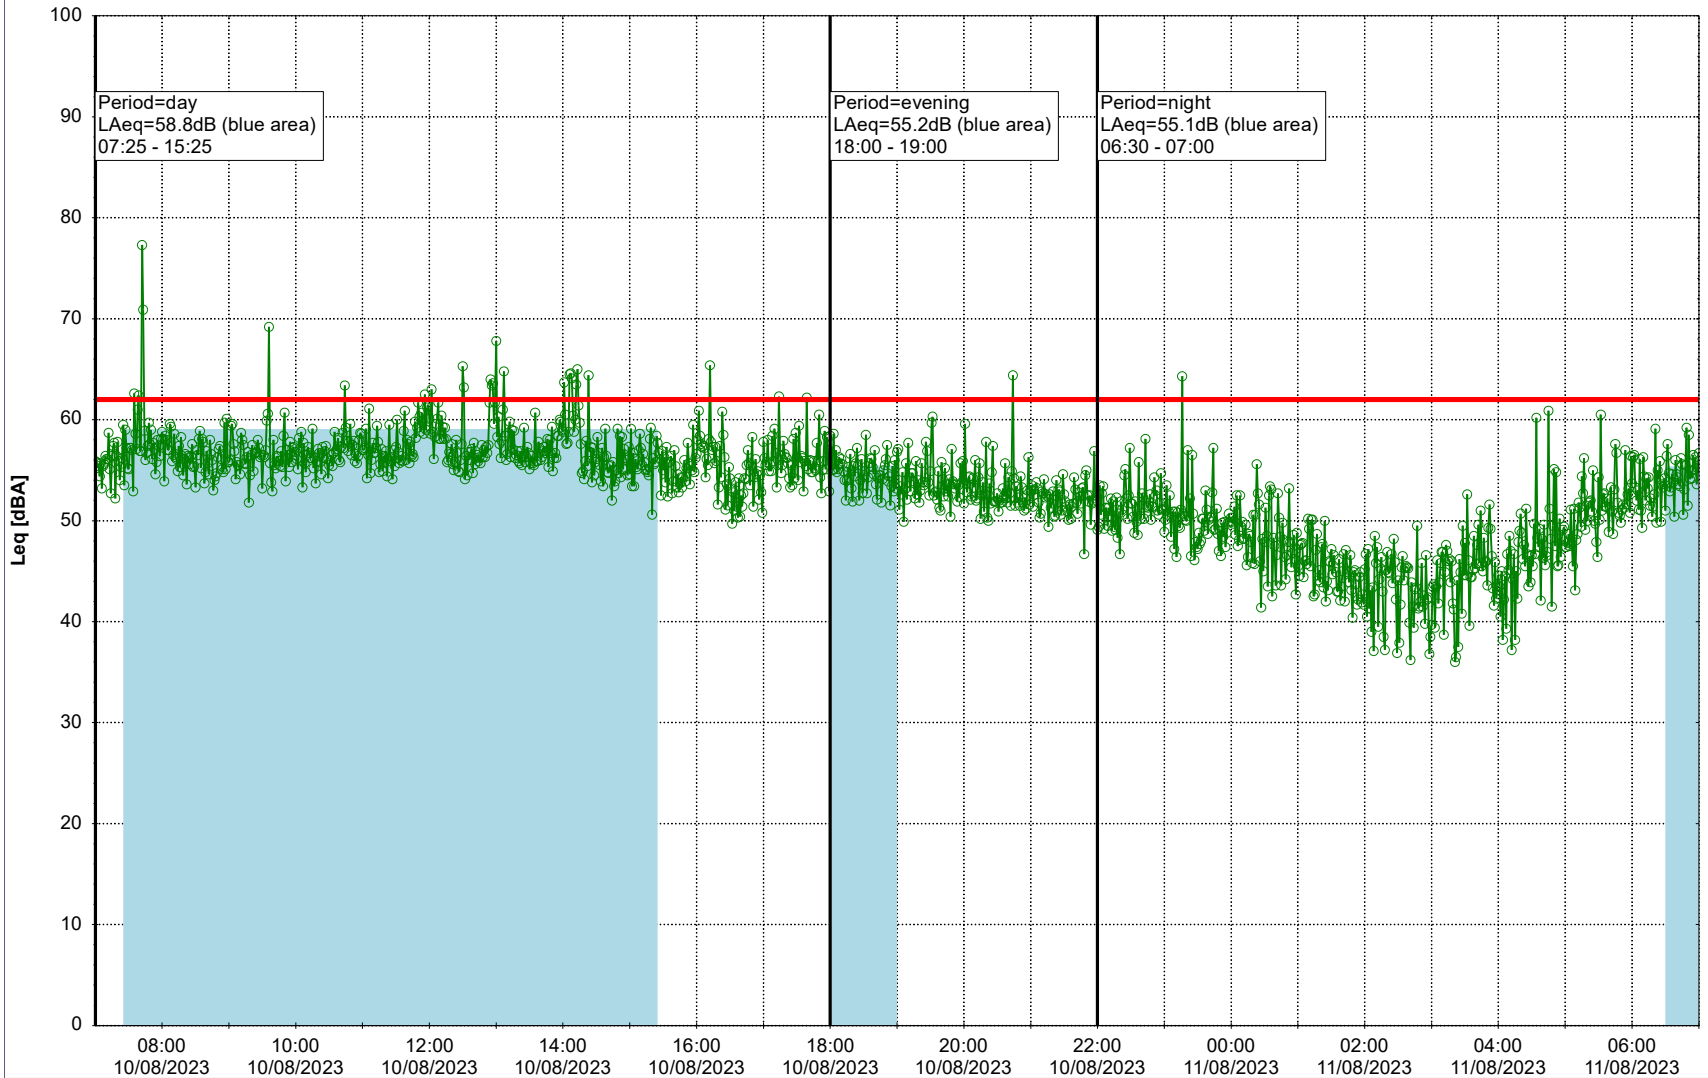

Noise Time Related Diagram

10/08/2023
11/08/2023

○○○ GAB_NS01