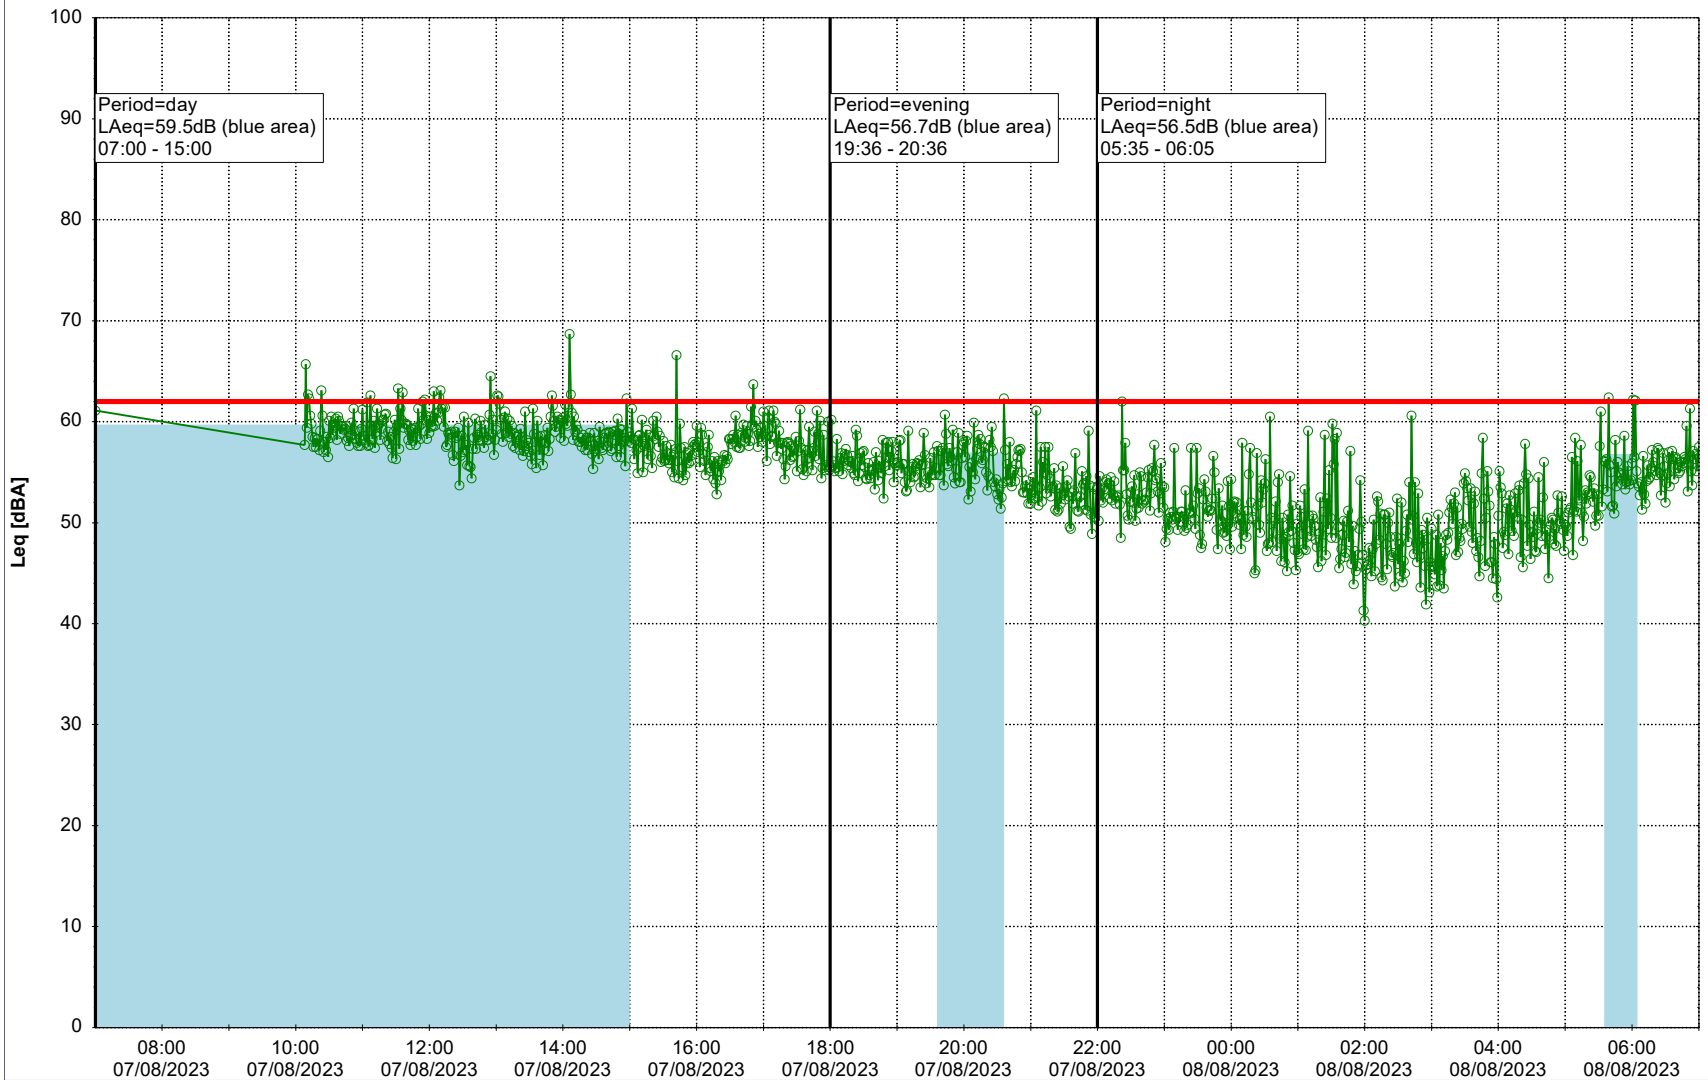

Project: Kronos Sydhavnen
Construction: Gåsebæk
Location: N-V

07/08/2023
08/08/2023

Remarks

...

Noise Time Related Diagram

○○○ GAB_NS01

Project: Kronos Sydhavnen
Construction: Gåsebæk
Location: N-V

08/08/2023
09/08/2023

Remarks

...

Noise Time Related Diagram

○○○ GAB_NS01

Project: Kronos Sydhavnen
Construction: Gåsebæk
Location: N-V

Remarks

...

Noise Time Related Diagram

Project: Kronos Sydhavnen
Construction: Gåsebæk
Location: N-V

11/08/2023
12/08/2023

Remarks

...

Noise Time Related Diagram

○○○ GAB_NS01

Project: Kronos Sydhavnen
Construction: Gåsebæk
Location: N-V

12/08/2023
13/08/2023

Remarks

...

Noise Time Related Diagram

○○○ GAB_NS01

Project: Kronos Sydhavnen
Construction: Gåsebæk
Location: N-V

13/08/2023
14/08/2023

Remarks

...