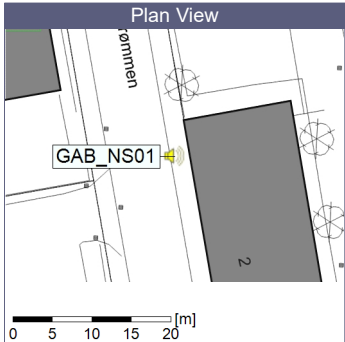

Project: Kronos Sydhavnen
Construction: Gåsebæk
Location: N-V

11/08/2023
12/08/2023