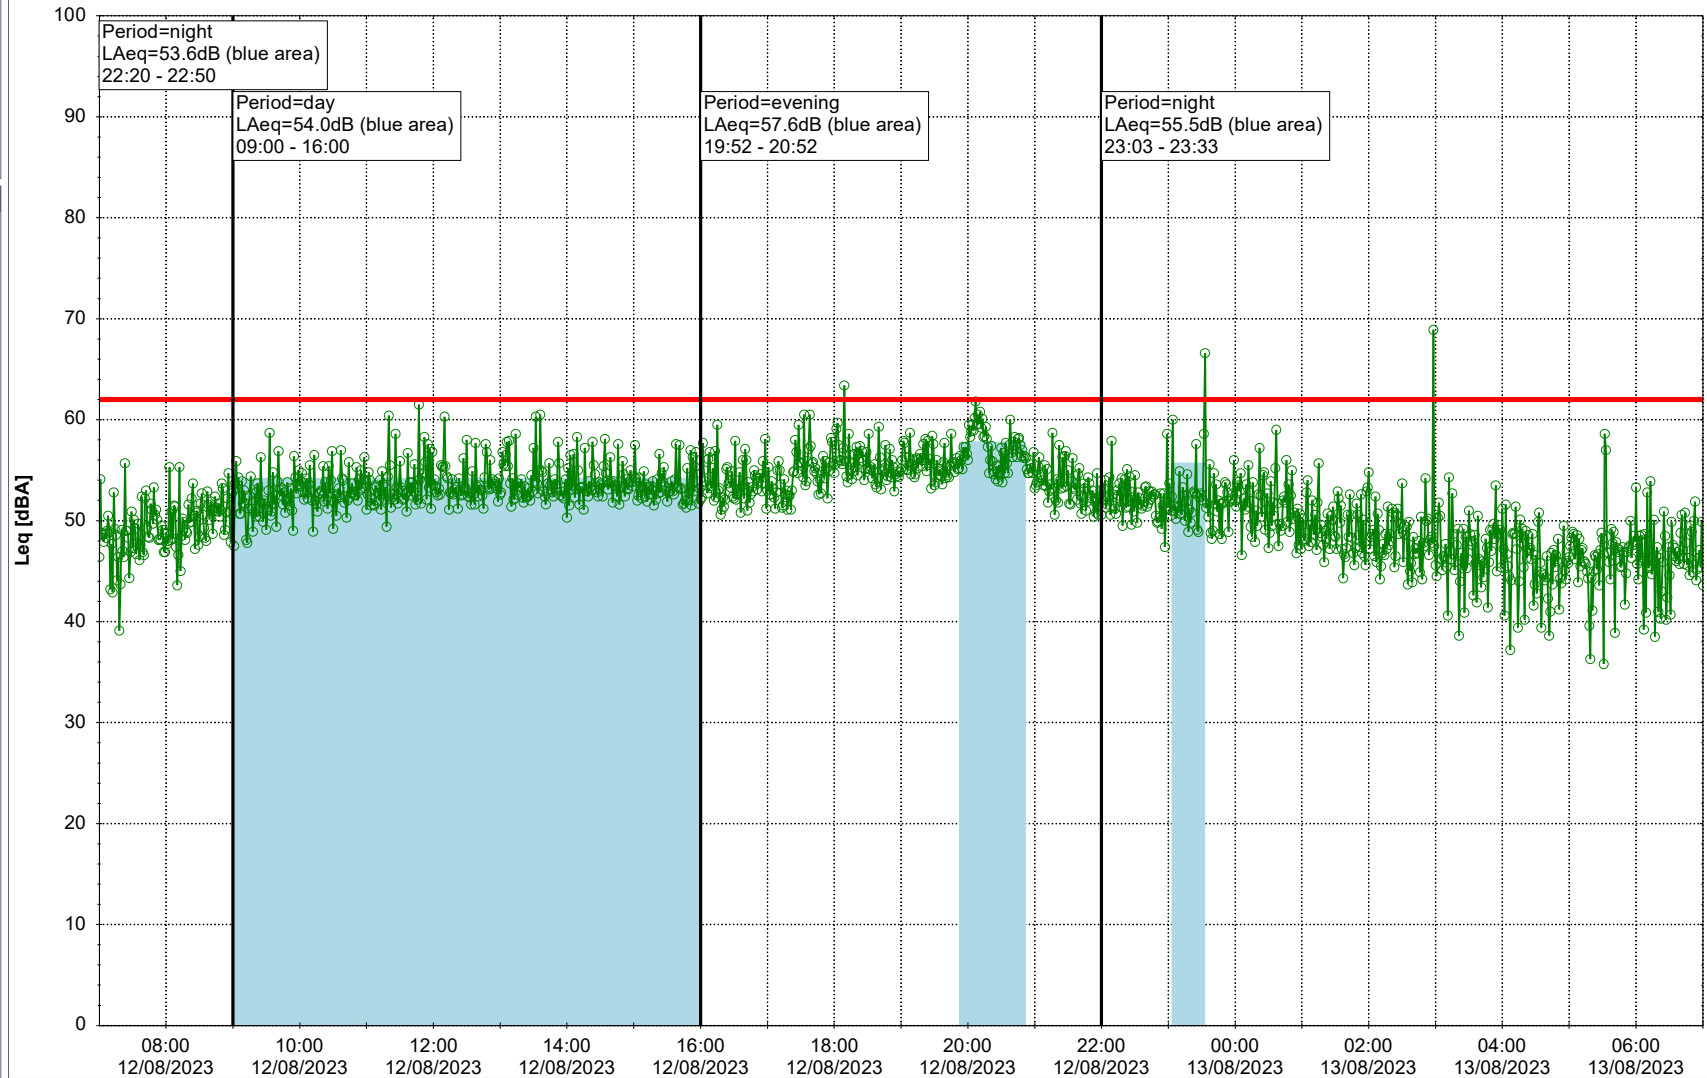

Project: Kronos Sydhavnen
Construction: Gåsebæk
Location: N-V

11/08/2023
12/08/2023

Remarks

...

Noise Time Related Diagram

○○○ GAB_NS01

Project: Kronos Sydhavnen
Construction: Gåsebæk
Location: N-V

12/08/2023
13/08/2023

Remarks

...

Noise Time Related Diagram

○○○ GAB_NS01

Project: Kronos Sydhavnen
Construction: Gåsebæk
Location: N-V

13/08/2023
14/08/2023

Remarks

...