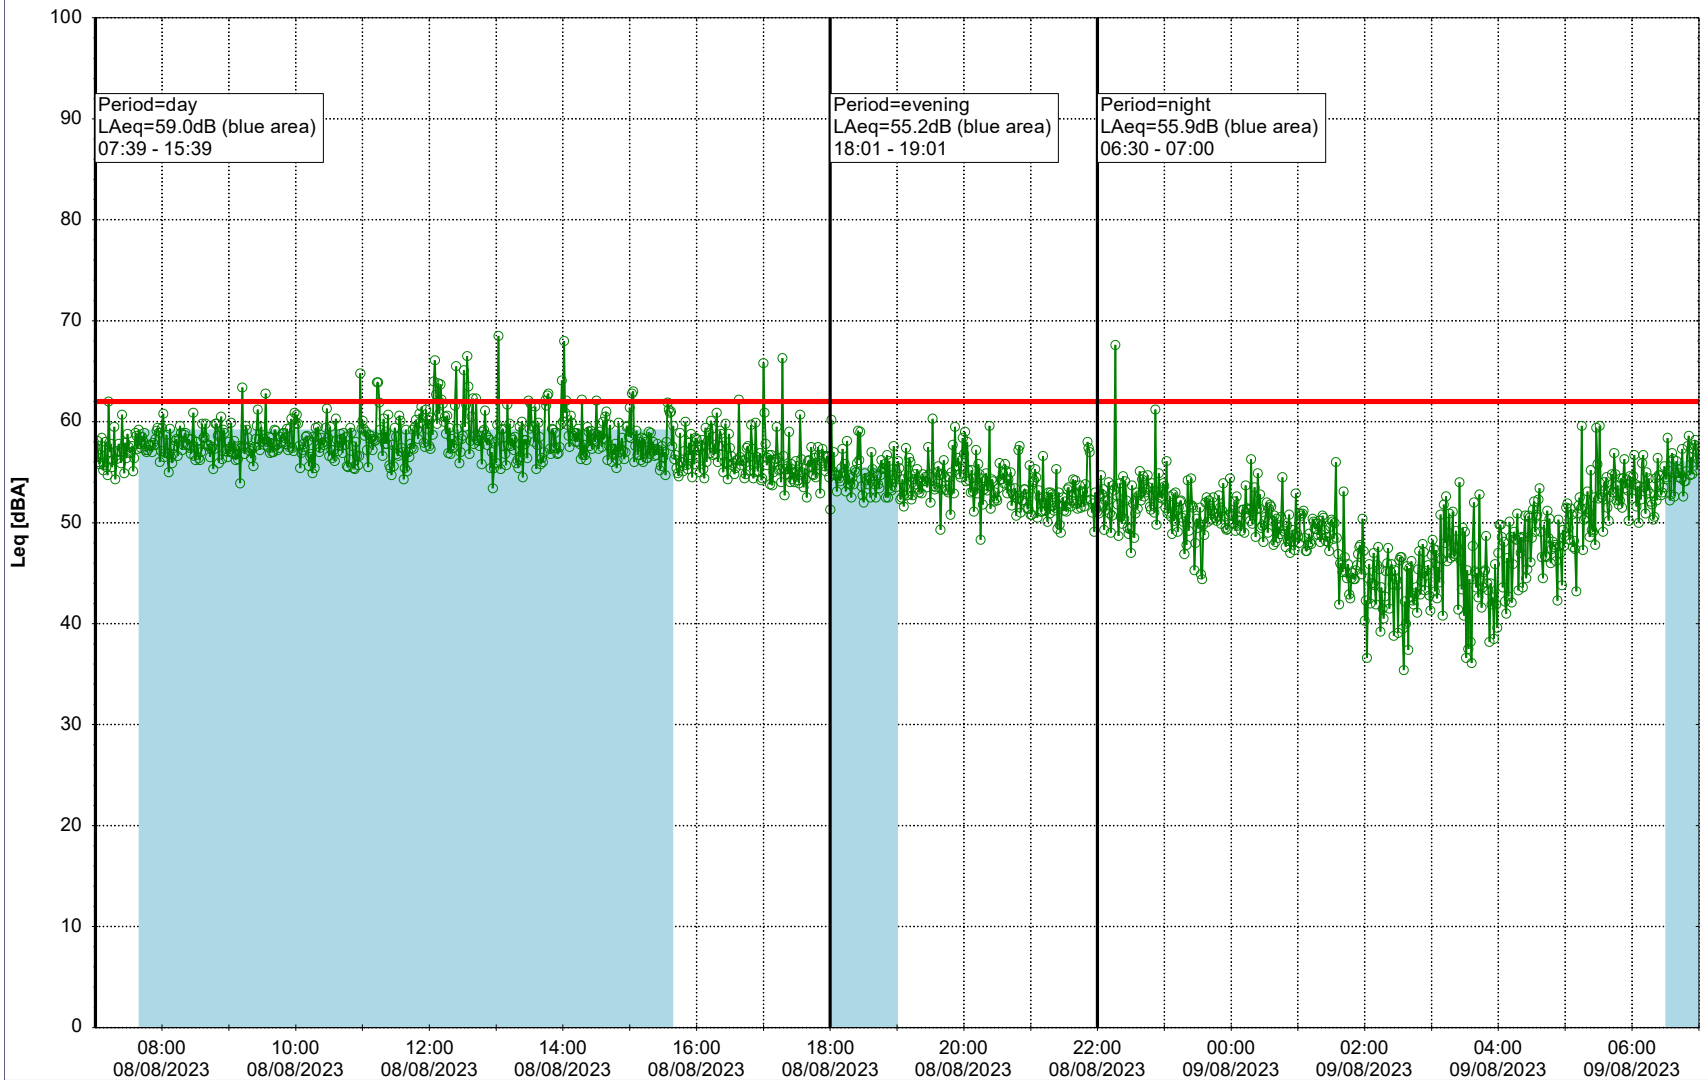

Noise Time Related Diagram

○○○ GAB_NS01