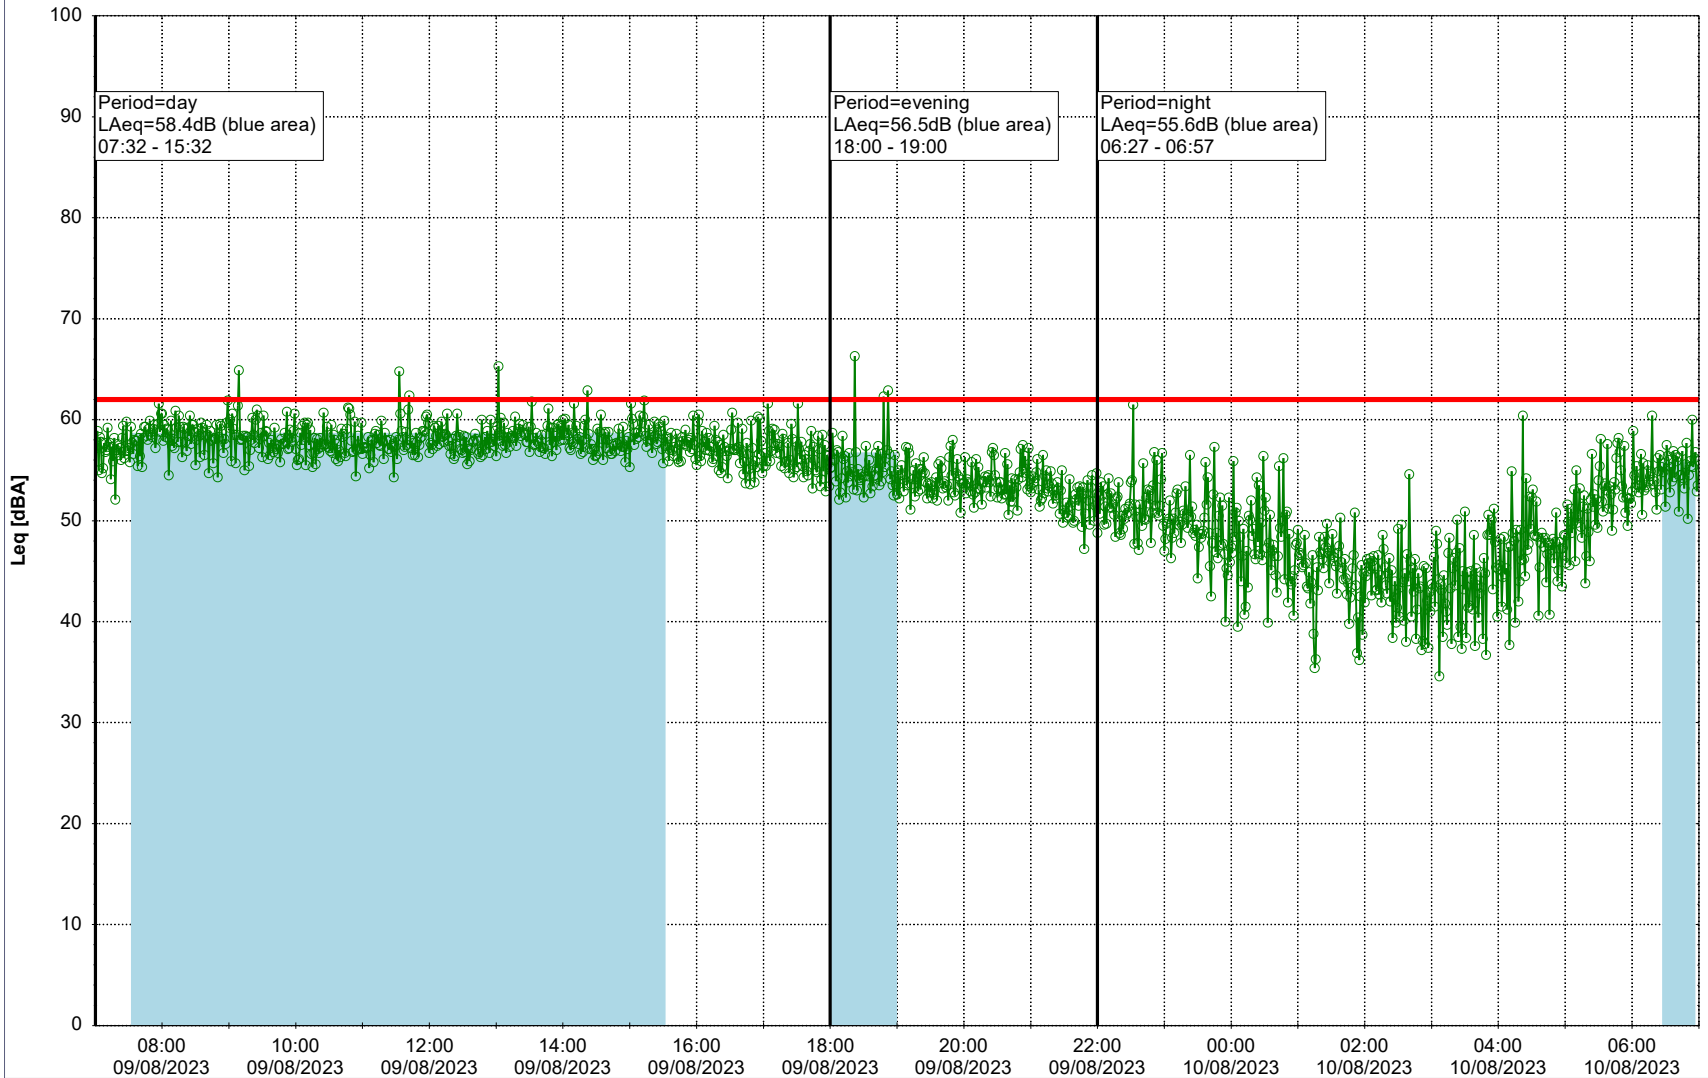

Noise Time Related Diagram

09/08/2023
10/08/2023

○○○ GAB_NS01