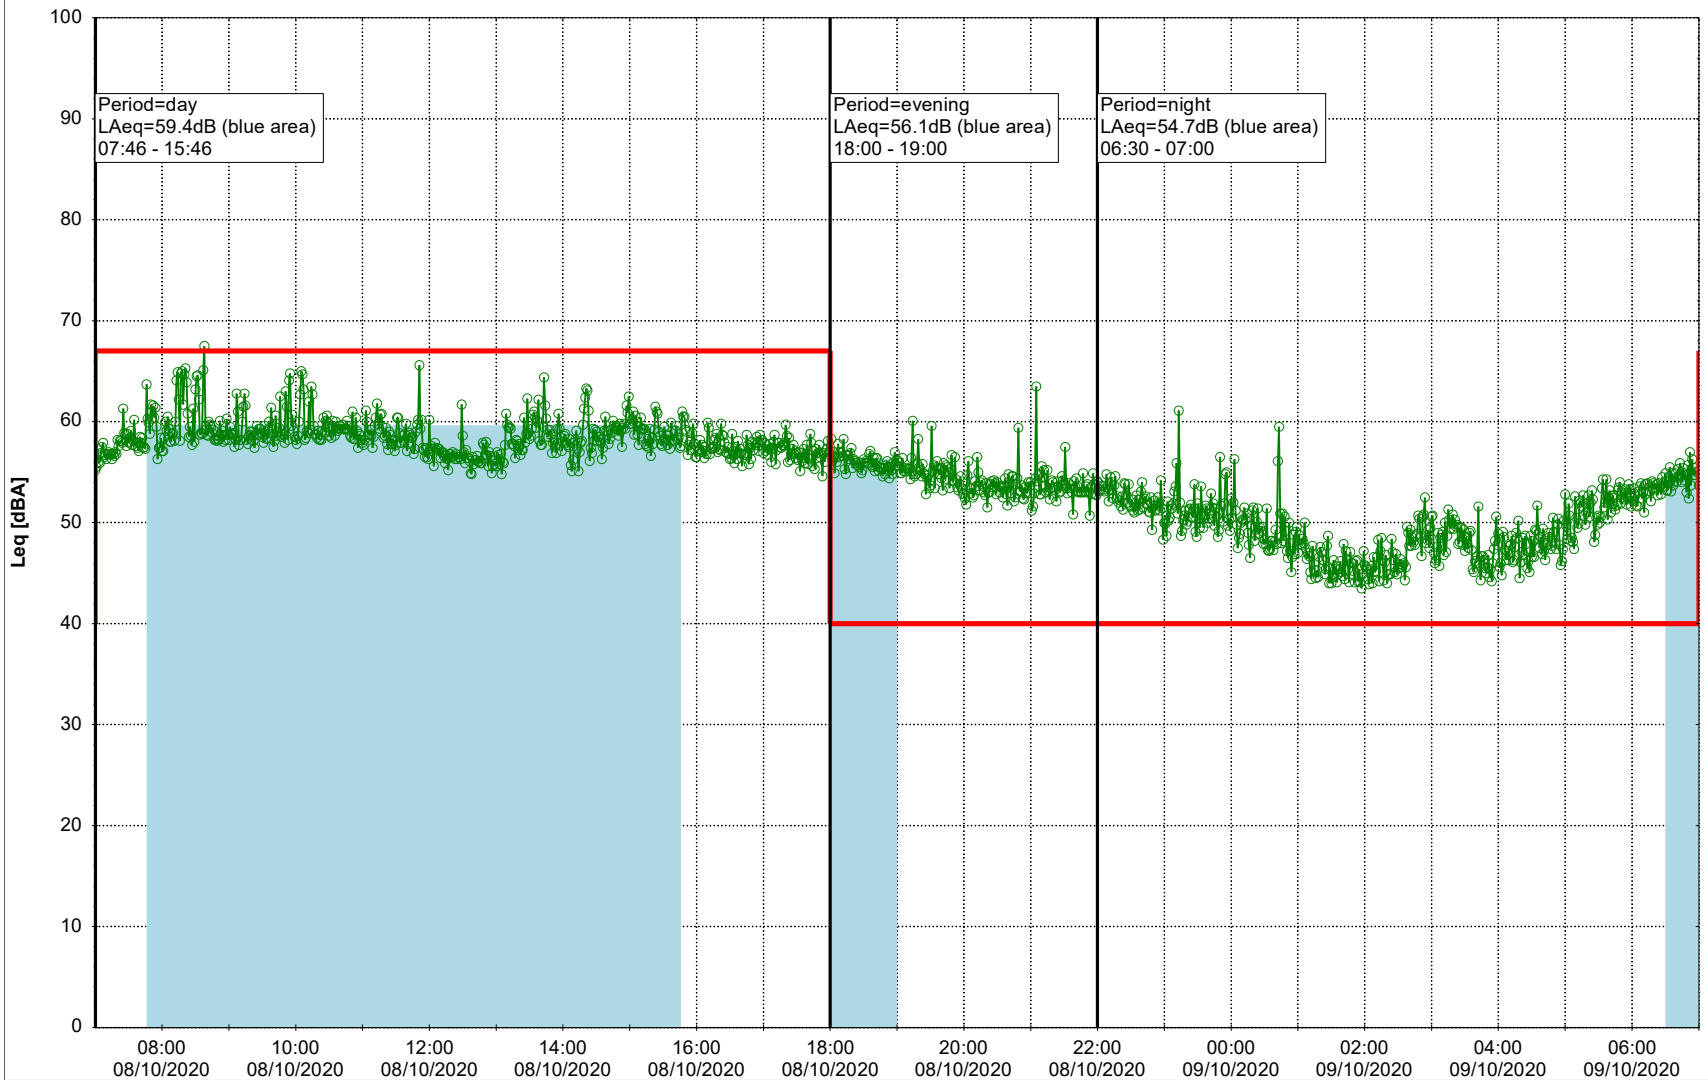

Plan View

Remarks

...

Noise Time Related Diagram

08/10/2020
09/10/2020

○○○○ SLU_NS01

Project: Kronos Sydhavnen
Construction: Sluseholmen
Location: N-V

Plan View

0 5 10 15 20 [m]

Remarks

...

Noise Time Related Diagram

09/10/2020
10/10/2020

○○○○ SLU_NS01

Project: Kronos Sydhavnen
Construction: Sluseholmen
Location: N-V

Plan View

Remarks

...

Noise Time Related Diagram

10/10/2020
11/10/2020

○○○○ SLU_NS01

Project: Kronos Sydhavnen
Construction: Sluseholmen
Location: N-V

Plan View

Remarks