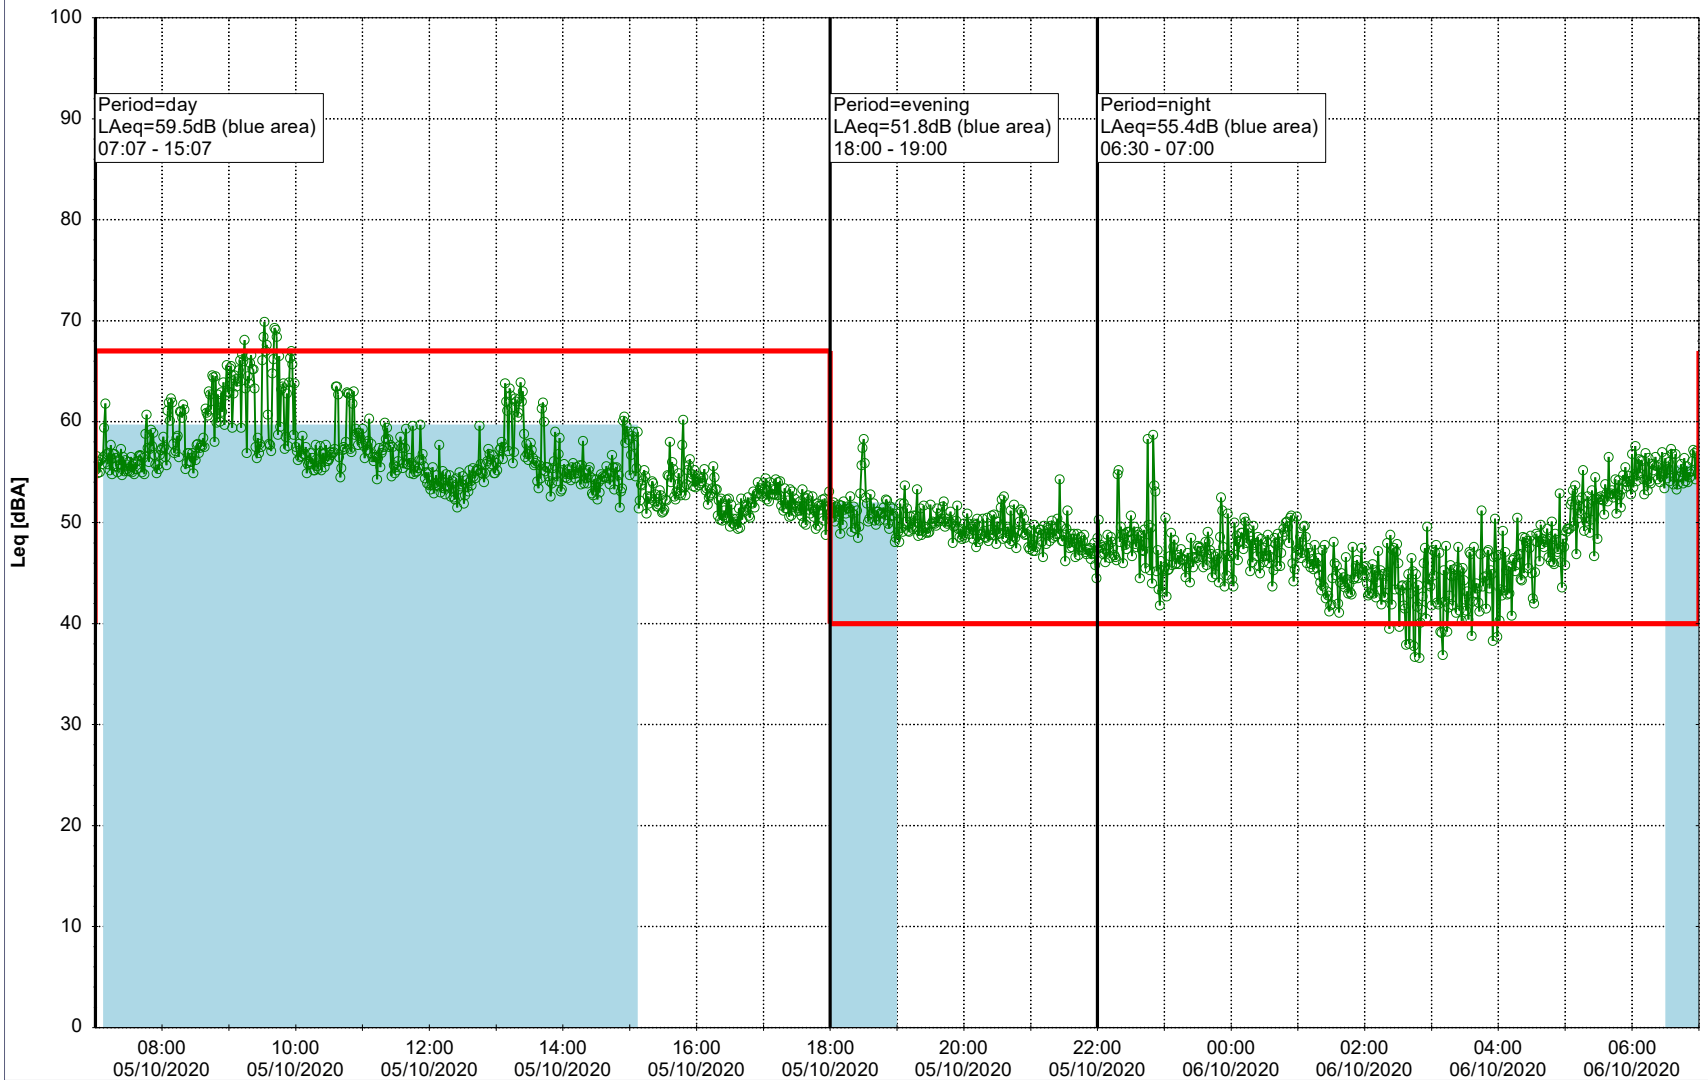

Project: Kronos Sydhavnen
Construction: Sluseholmen
Location: N-V

Plan View

0 5 10 15 20 [m]

Remarks

...

Noise Time Related Diagram

05/10/2020
06/10/2020

○○○○ SLU_NS01

Project: Kronos Sydhavnen
Construction: Sluseholmen
Location: N-V

Plan View

Remarks

...

Noise Time Related Diagram

06/10/2020
07/10/2020

○○○ SLU_NS01

Project: Kronos Sydhavnen
Construction: Sluseholmen
Location: N-V

Plan View

0 5 10 15 20 [m]

Remarks

...

Noise Time Related Diagram

07/10/2020
08/10/2020

○○○○ SLU_NS01

Project: Kronos Sydhavnen
Construction: Sluseholmen
Location: N-V

Plan View

Remarks

...

Noise Time Related Diagram

08/10/2020
09/10/2020

○○○○ SLU_NS01

Project: Kronos Sydhavnen
Construction: Sluseholmen
Location: N-V

Plan View