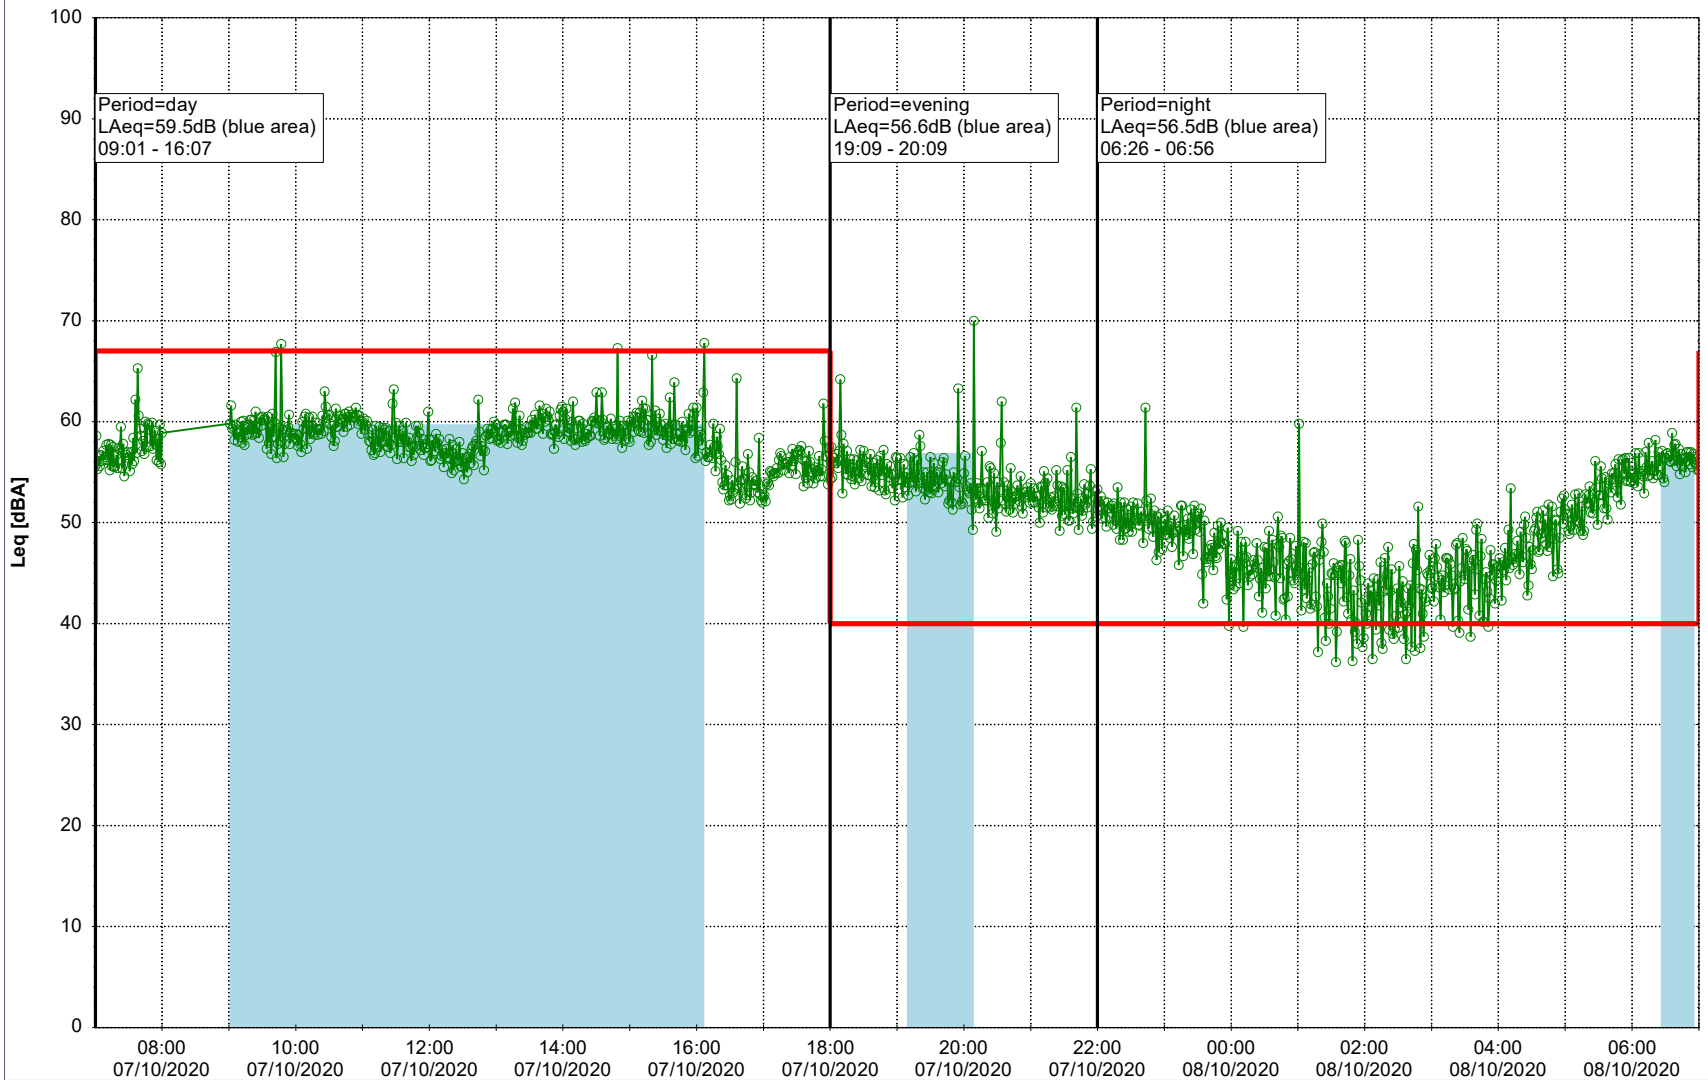

Plan View

0 5 10 15 20 [m]

Remarks

...

Noise Time Related Diagram

07/10/2020
08/10/2020

○○○○ SLU_NS01

Project: Kronos Sydhavnen
Construction: Sluseholmen
Location: N-V

Plan View

Remarks

...

Noise Time Related Diagram

08/10/2020
09/10/2020

○○○○ SLU_NS01

Project: Kronos Sydhavnen
Construction: Sluseholmen
Location: N-V

Plan View

0 5 10 15 20 [m]

Remarks

...

Noise Time Related Diagram

09/10/2020
10/10/2020

○○○○ SLU_NS01

Project: Kronos Sydhavnen
Construction: Sluseholmen
Location: N-V

Plan View

Remarks

...

Noise Time Related Diagram

10/10/2020
11/10/2020

○○○○ SLU_NS01

Project: Kronos Sydhavnen
Construction: Sluseholmen
Location: N-V

Plan View

Remarks