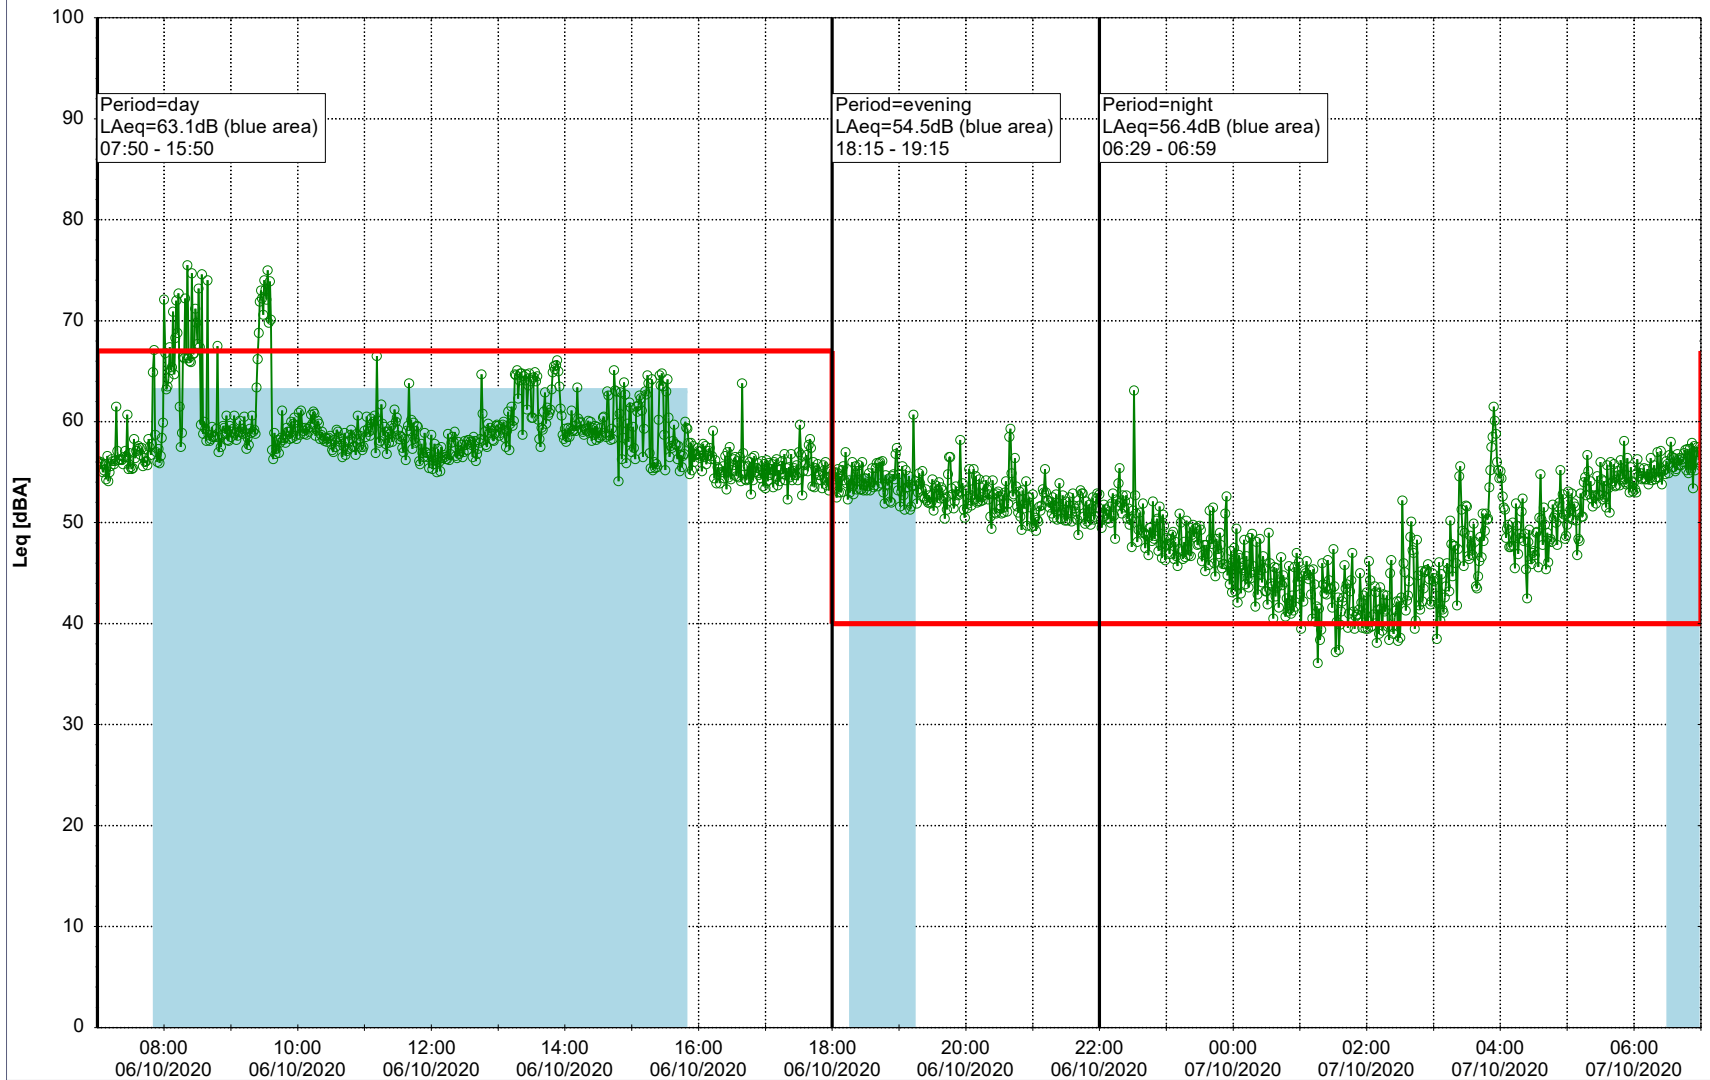

Project: Kronos Sydhavnen
Construction: Sluseholmen
Location: N-V

Plan View

Remarks

...

Noise Time Related Diagram

06/10/2020
07/10/2020

○○○ SLU_NS01

Project: Kronos Sydhavnen
Construction: Sluseholmen
Location: N-V

Plan View

0 5 10 15 20 [m]

Remarks

...

Noise Time Related Diagram

07/10/2020
08/10/2020

○○○○ SLU_NS01

Project: Kronos Sydhavnen
Construction: Sluseholmen
Location: N-V

Plan View

Remarks

...

Noise Time Related Diagram

08/10/2020
09/10/2020

○○○○ SLU_NS01

Project: Kronos Sydhavnen
Construction: Sluseholmen
Location: N-V

Plan View

0 5 10 15 20 [m]

Remarks

...

Noise Time Related Diagram

09/10/2020
10/10/2020

○○○○ SLU_NS01

Project: Kronos Sydhavnen
Construction: Sluseholmen
Location: N-V

Plan View