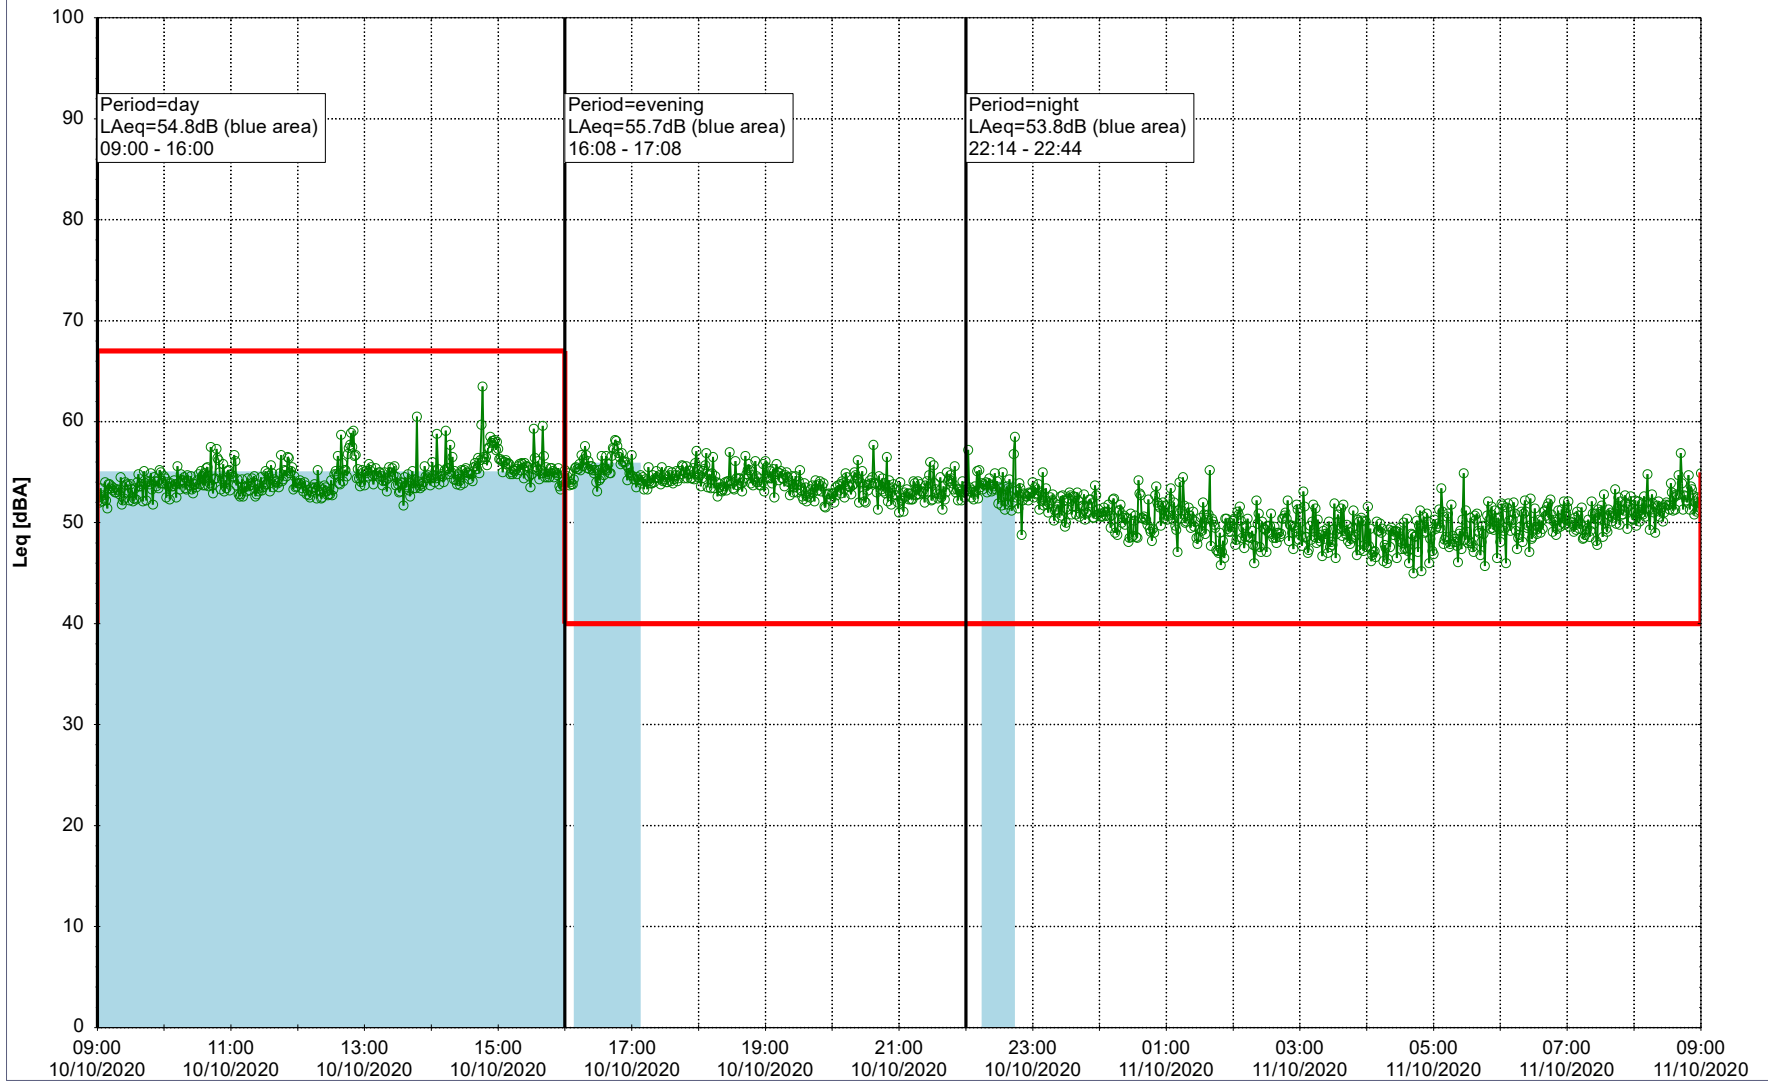

0 5 10 15 20 [m]

Remarks

...

Noise Time Related Diagram

09/10/2020
10/10/2020

○○○○ SLU_NS01

Project: Kronos Sydhavnen
Construction: Sluseholmen
Location: N-V

Plan View

Remarks

...

Noise Time Related Diagram

10/10/2020
11/10/2020

○○○○ SLU_NS01

Project: Kronos Sydhavnen
Construction: Sluseholmen
Location: N-V

Plan View

Remarks