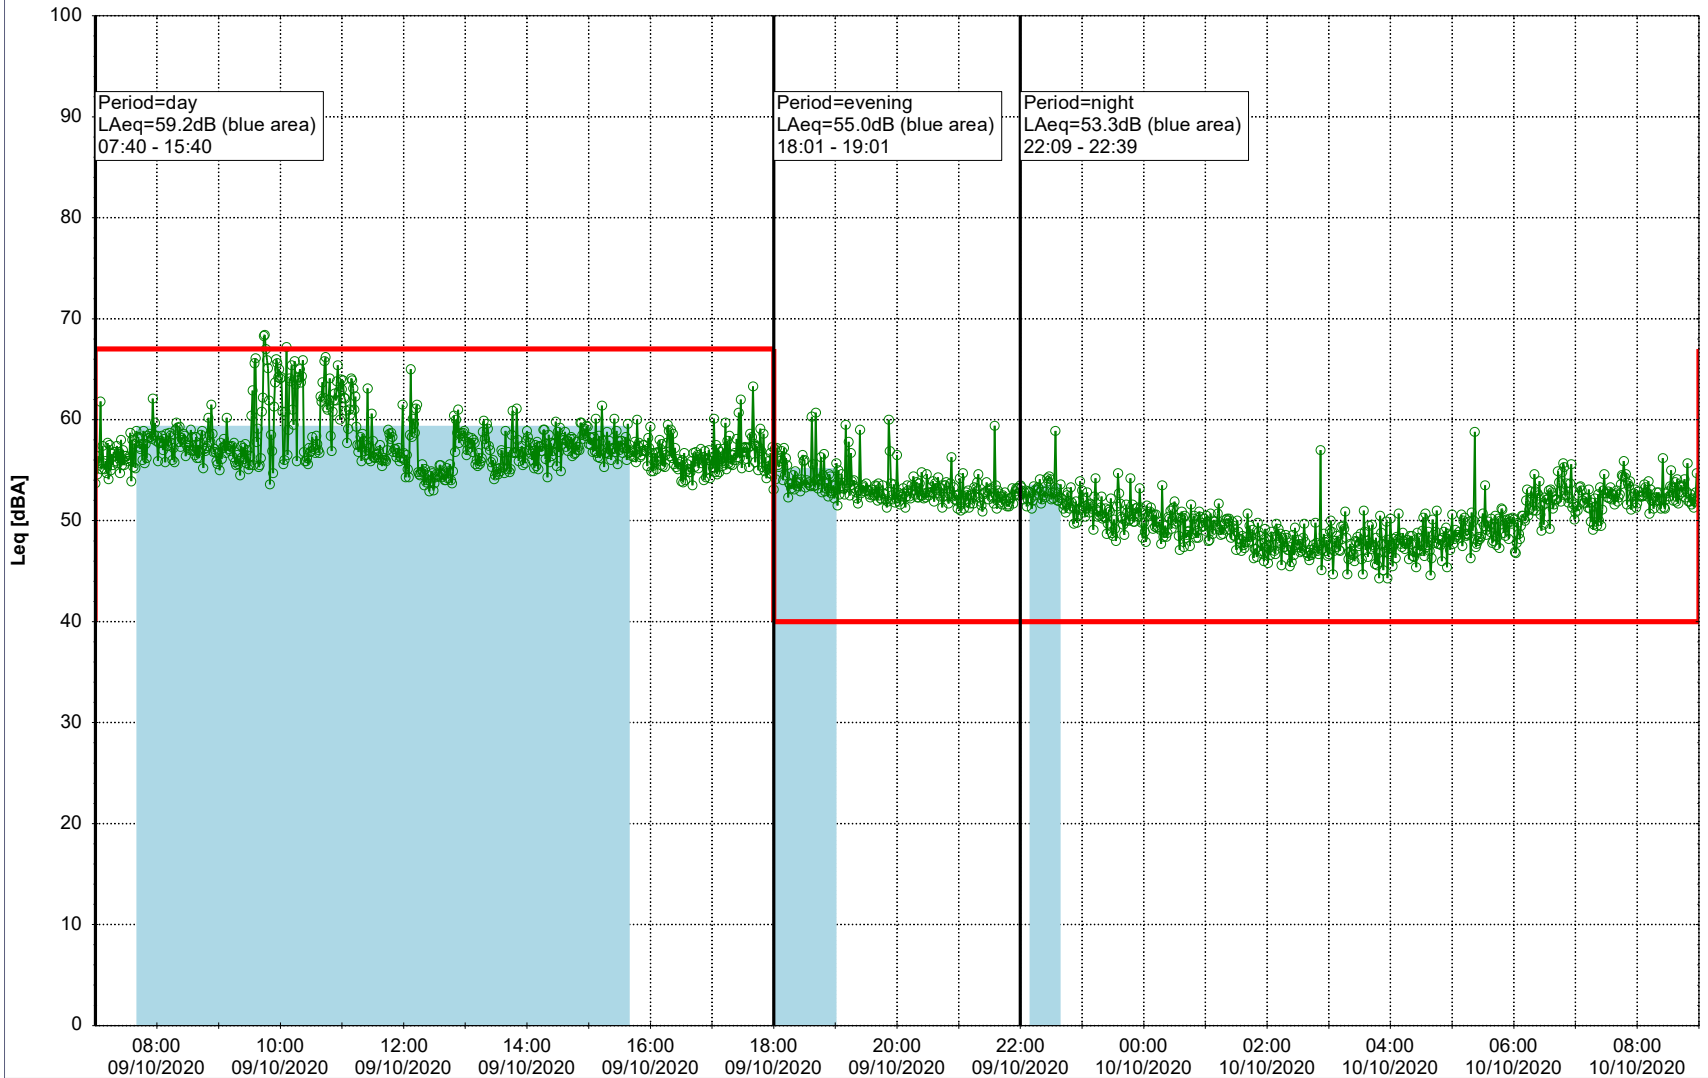

0 5 10 15 20 [m]

Remarks

...

Noise Time Related Diagram

09/10/2020
10/10/2020

○○○○ SLU_NS01

Project: Kronos Sydhavnen
Construction: Sluseholmen
Location: N-V

Plan View

Remarks

...

Noise Time Related Diagram

10/10/2020
11/10/2020

○○○○ SLU_NS01

Project: Kronos Sydhavnen
Construction: Sluseholmen
Location: N-V

Plan View

Remarks