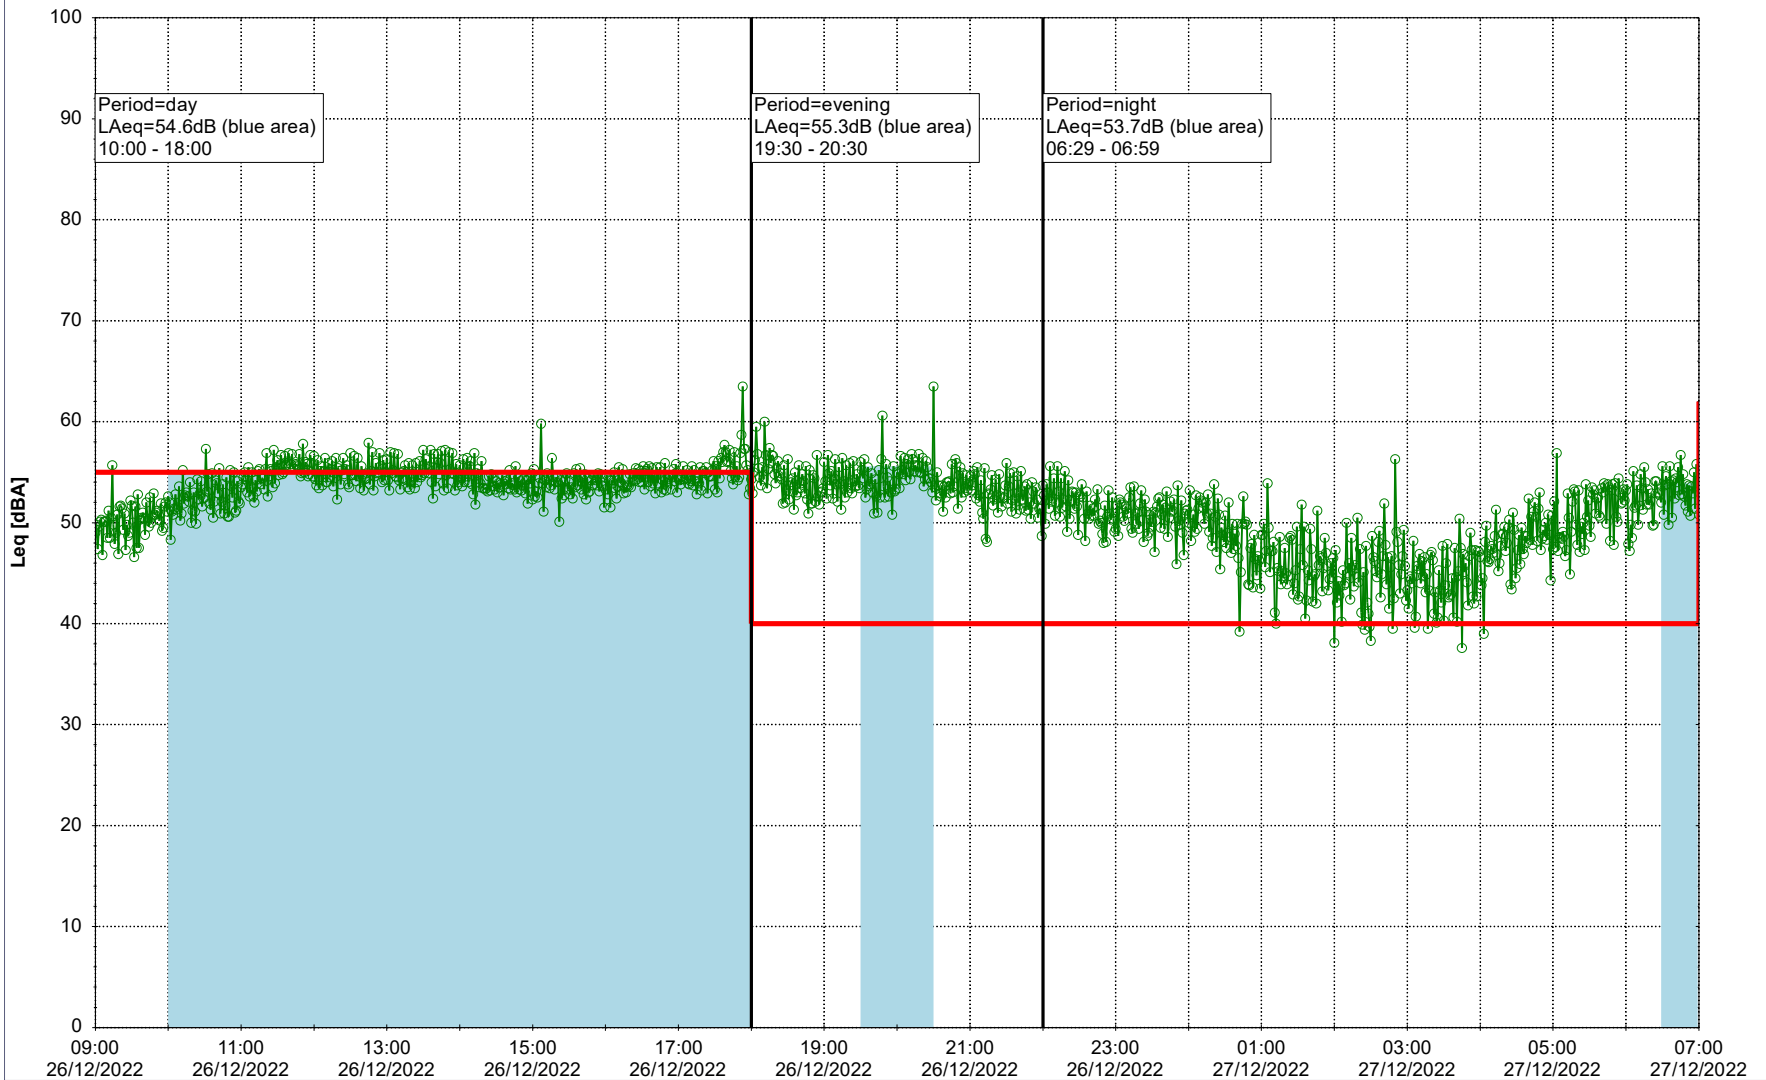

Project: Kronos Sydhavnen  
Construction: Sluseholmen  
Location: N-V

Plan View

Remarks

...

### Noise Time Related Diagram

26/12/2022  
27/12/2022

SLU\_NS01

**Project:** Kronos Sydhavnen  
**Construction:** Sluseholmen  
**Location:** N-V

Plan View

0 5 10 15 20 [m]

Remarks

...

### Noise Time Related Diagram

27/12/2022  
28/12/2022

○○○ SLU\_NS01

**Project:** Kronos Sydhavnen  
**Construction:** Sluseholmen  
**Location:** N-V

Plan View

0 5 10 15 20 [m]

Remarks

...

### Noise Time Related Diagram

31/12/2022  
01/01/2023

SLU\_NS01

Project: Kronos Sydhavnen  
Construction: Sluseholmen  
Location: N-V

Plan View

Remarks

...