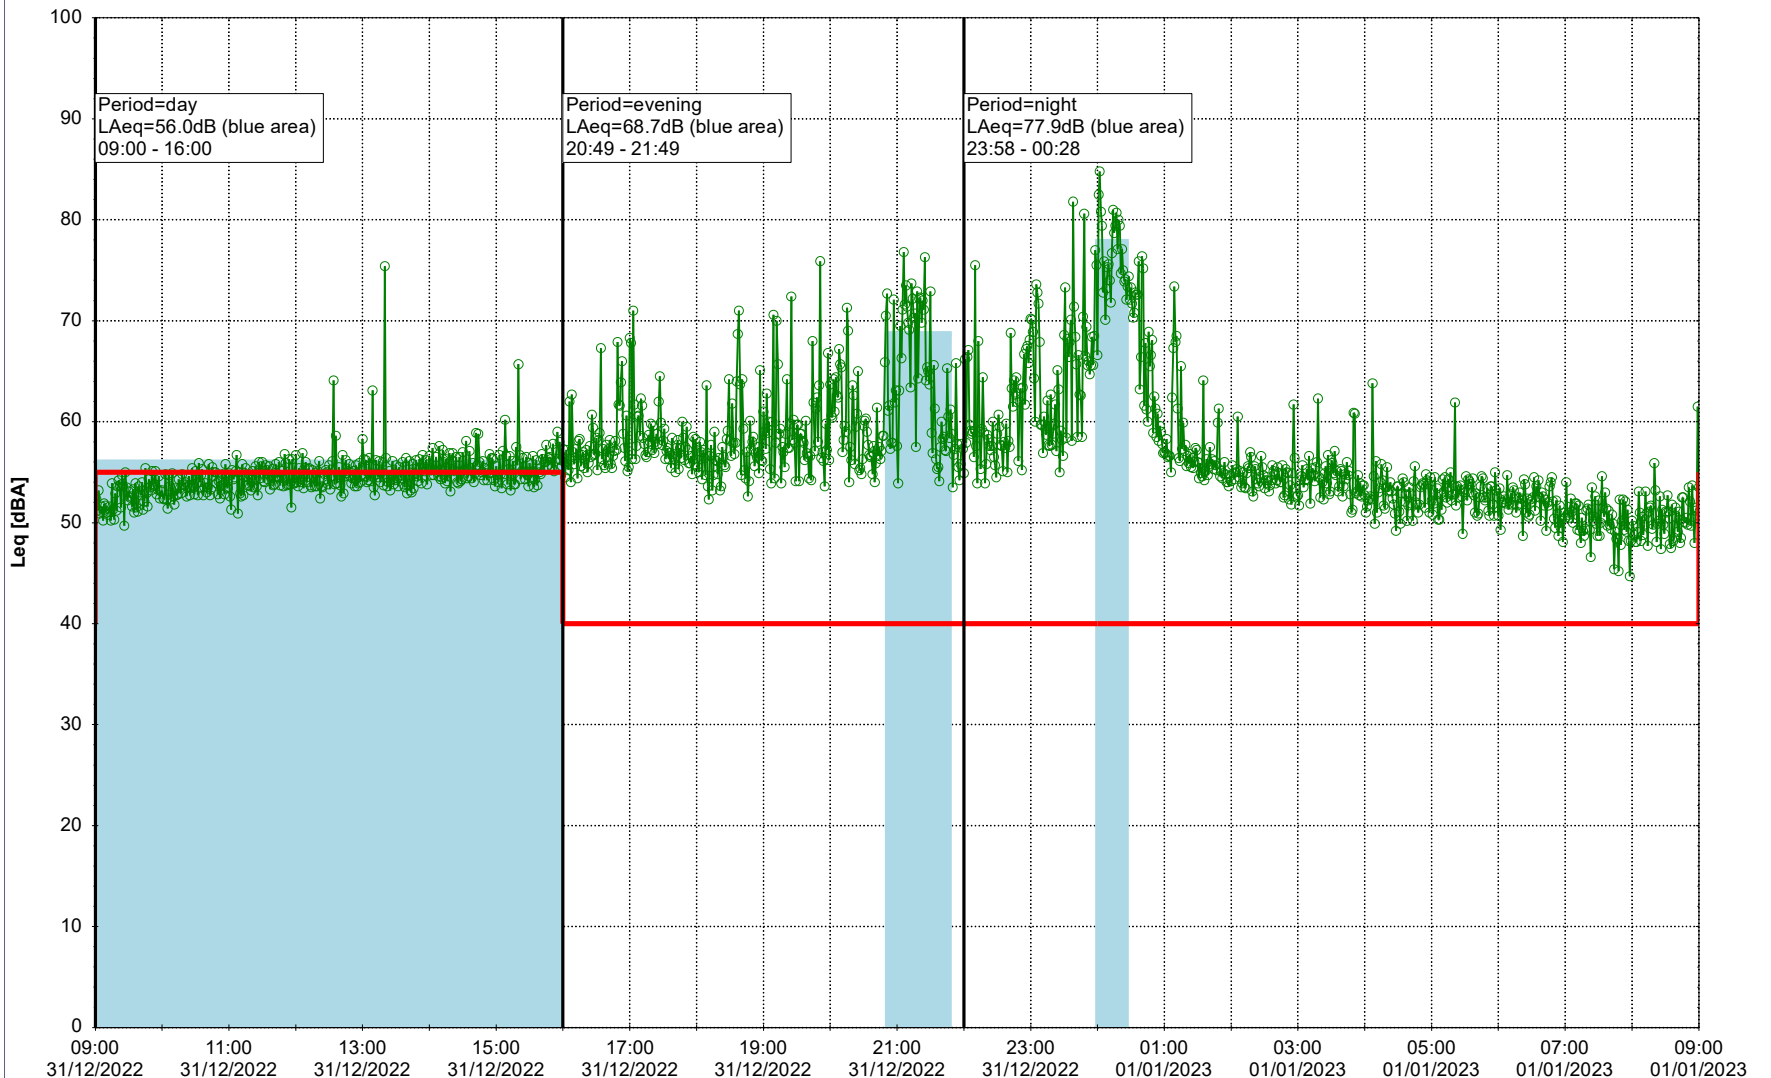

### Noise Time Related Diagram

30/12/2022  
31/12/2022

○○○○ SLU\_NS01

**Project:** Kronos Sydhavnen  
**Construction:** Sluseholmen  
**Location:** N-V

Plan View

Remarks

...

### Noise Time Related Diagram

31/12/2022  
01/01/2023

SLU\_NS01

Project: Kronos Sydhavnen  
Construction: Sluseholmen  
Location: N-V

Plan View

Remarks

...