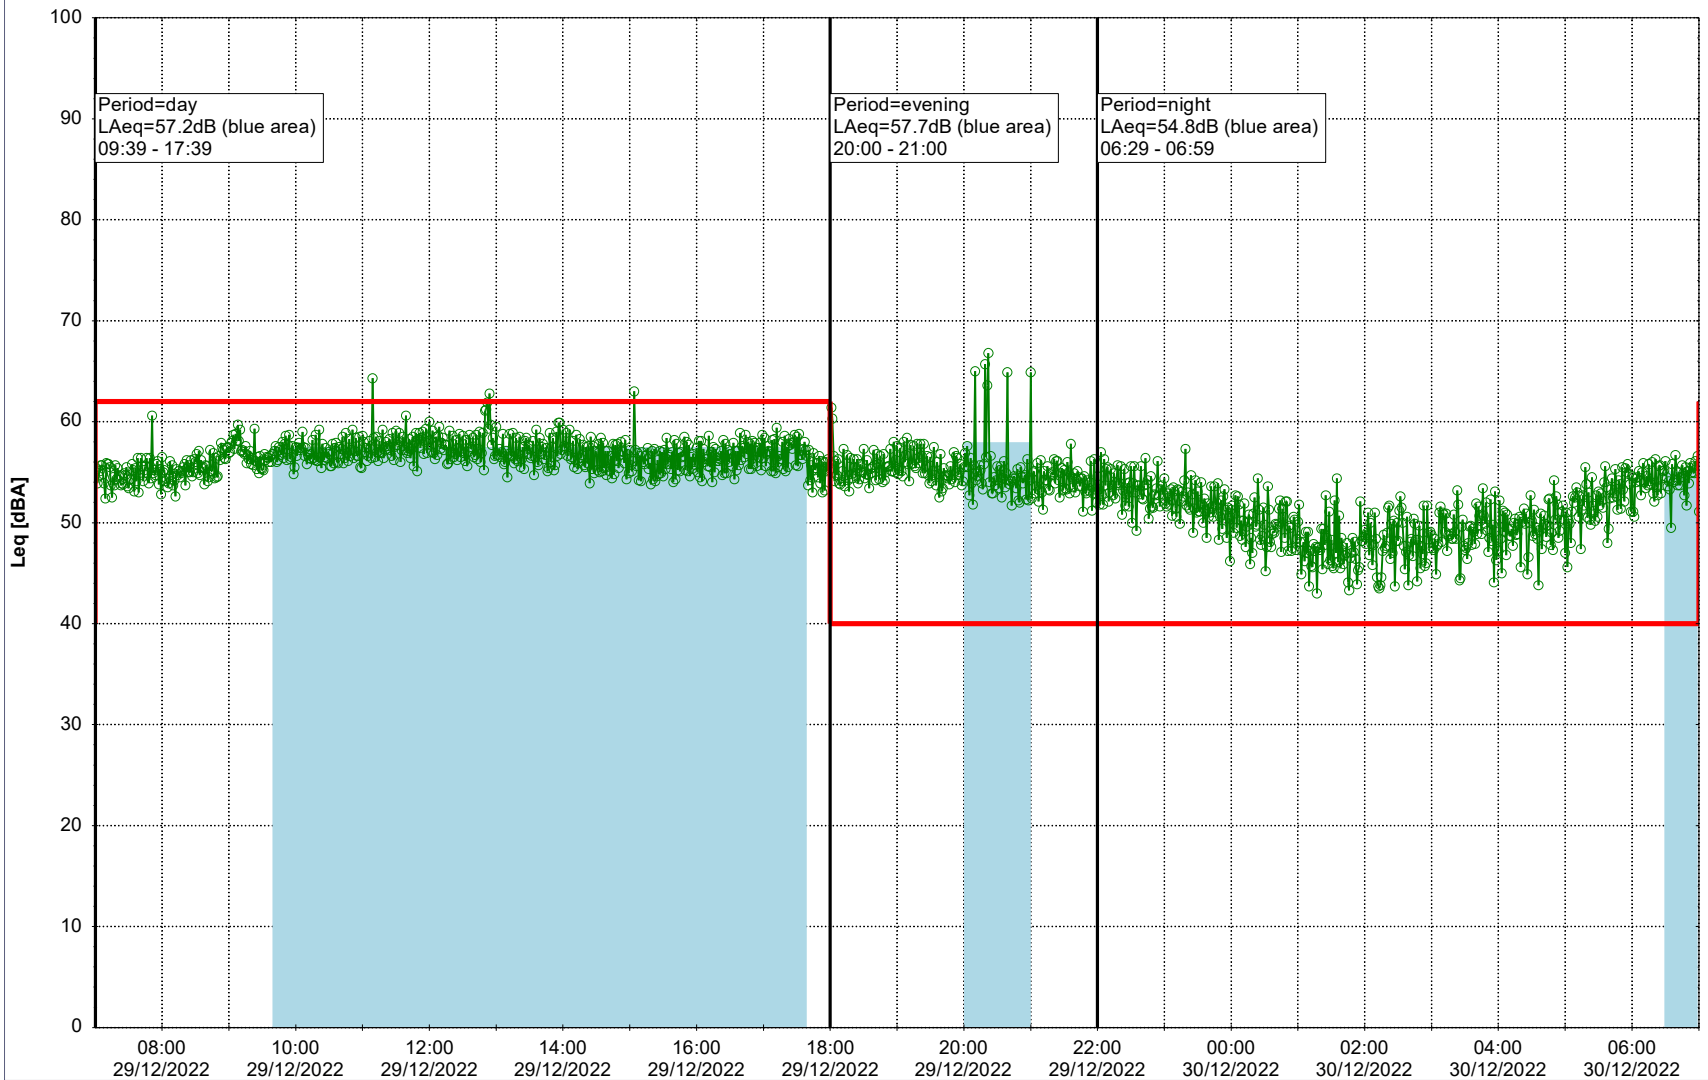

### Noise Time Related Diagram

28/12/2022  
29/12/2022

○○○○ SLU\_NS01

**Project:** Kronos Sydhavnen  
**Construction:** Sluseholmen  
**Location:** N-V

Plan View

Remarks

...

### Noise Time Related Diagram

29/12/2022  
30/12/2022

○○○ SLU\_NS01

**Project:** Kronos Sydhavnen  
**Construction:** Sluseholmen  
**Location:** N-V

Plan View

Remarks

...

### Noise Time Related Diagram

30/12/2022  
31/12/2022

○○○○ SLU\_NS01

**Project:** Kronos Sydhavnen  
**Construction:** Sluseholmen  
**Location:** N-V

Plan View

Remarks

...

### Noise Time Related Diagram

31/12/2022  
01/01/2023

SLU\_NS01

Project: Kronos Sydhavnen  
Construction: Sluseholmen  
Location: N-V

Plan View

Remarks

...