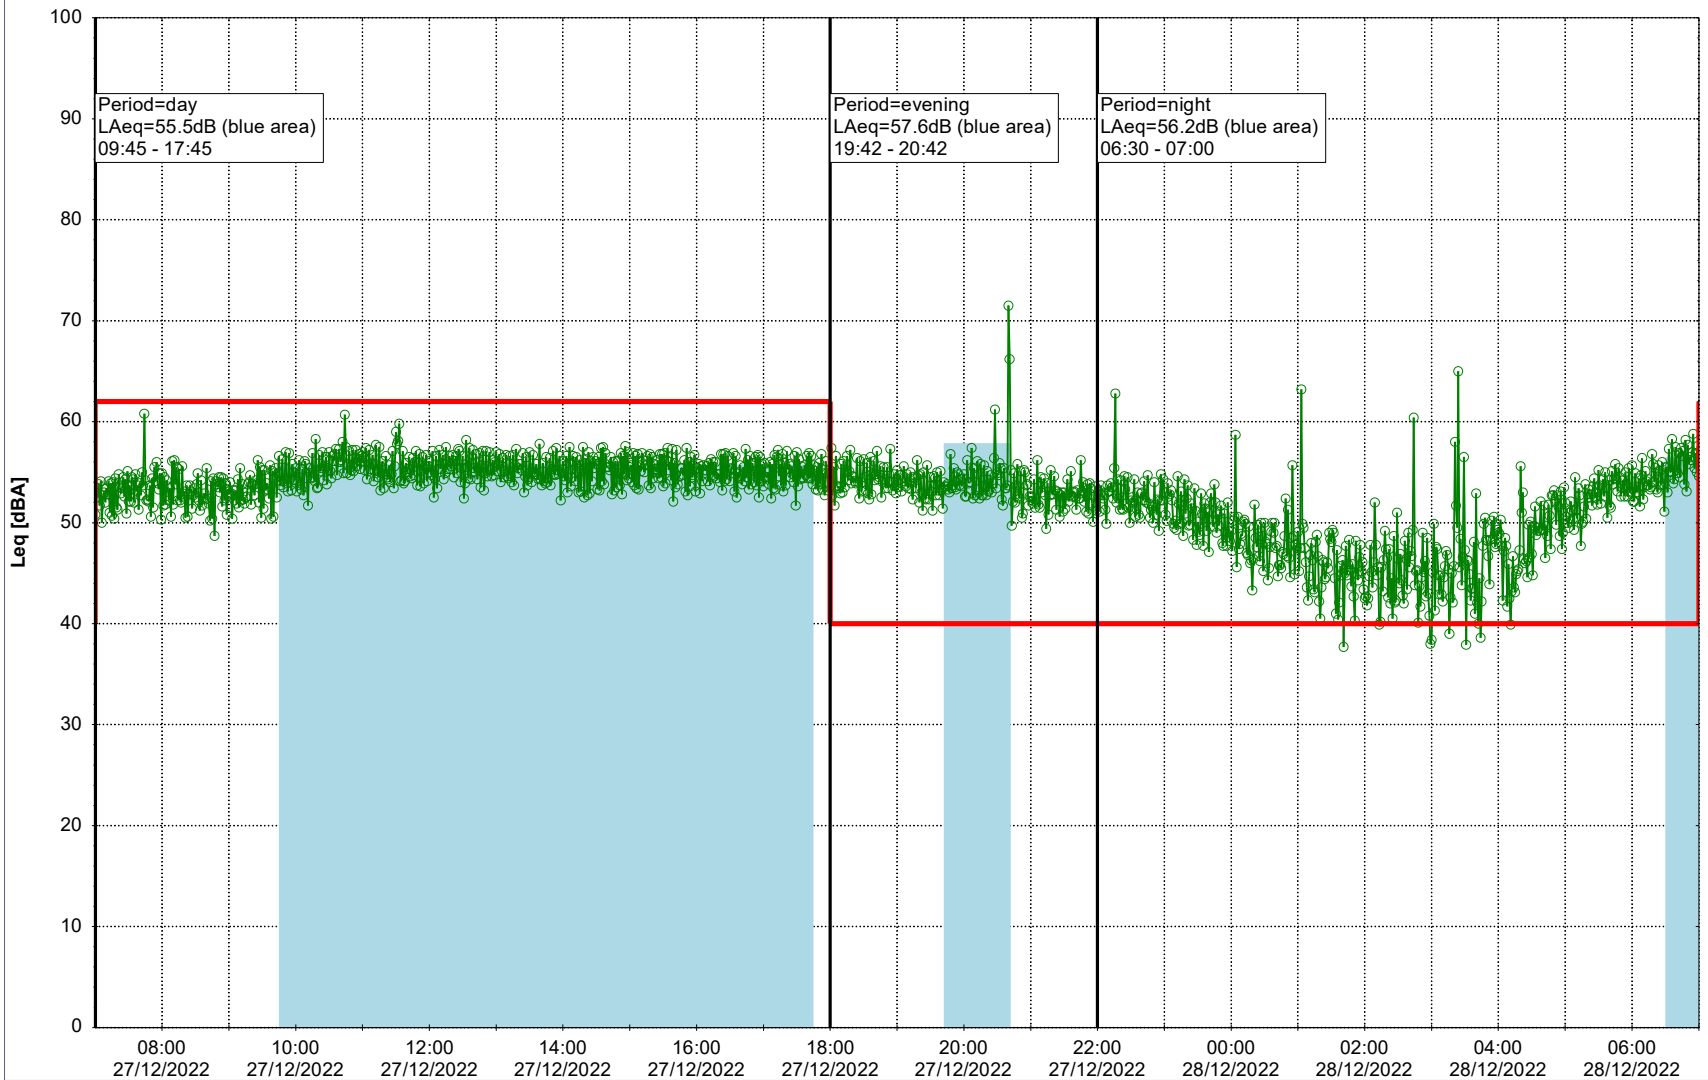

### Noise Time Related Diagram

26/12/2022  
27/12/2022

SLU\_NS01

**Project:** Kronos Sydhavnen  
**Construction:** Sluseholmen  
**Location:** N-V

Plan View

0 5 10 15 20 [m]

Remarks

...

### Noise Time Related Diagram

27/12/2022  
28/12/2022

○○○ SLU\_NS01

**Project:** Kronos Sydhavnen  
**Construction:** Sluseholmen  
**Location:** N-V

Plan View

0 5 10 15 20 [m]

Remarks

...

### Noise Time Related Diagram

31/12/2022  
01/01/2023

SLU\_NS01

Project: Kronos Sydhavnen  
Construction: Sluseholmen  
Location: N-V

Plan View

Remarks

...