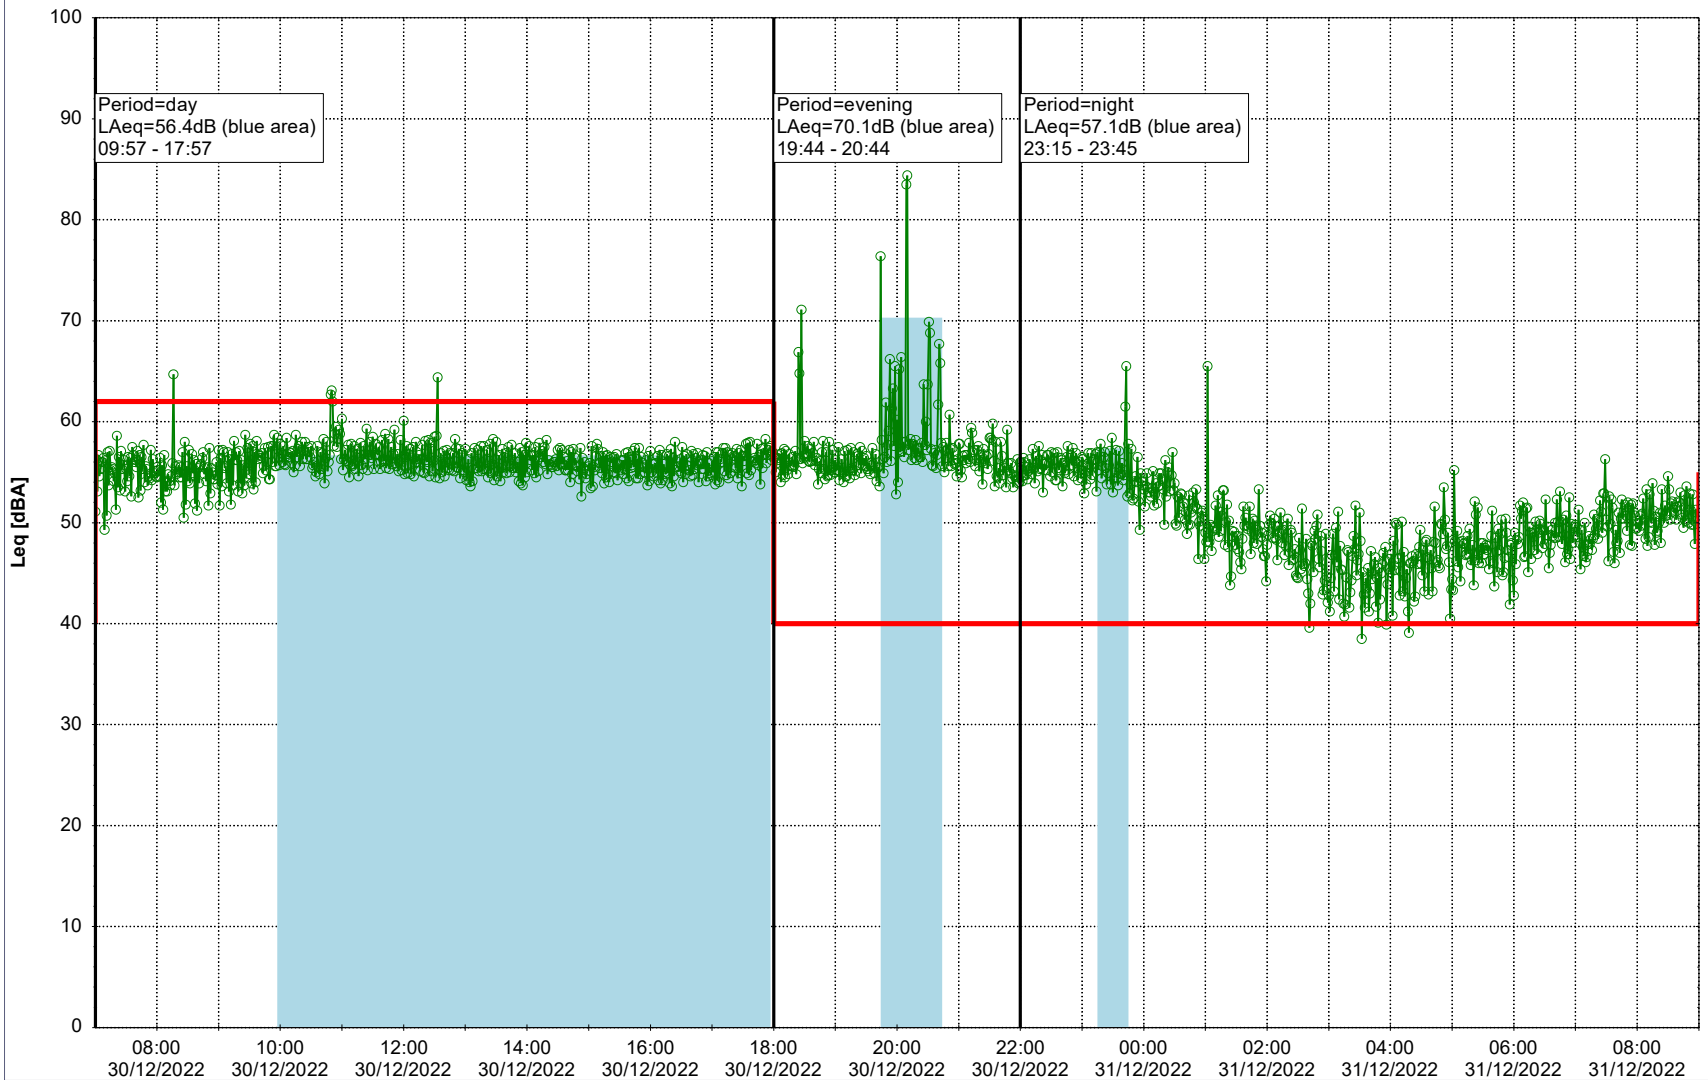

### Noise Time Related Diagram

29/12/2022  
30/12/2022

○○○ SLU\_NS01

**Project:** Kronos Sydhavnen  
**Construction:** Sluseholmen  
**Location:** N-V

Plan View

Remarks

...

### Noise Time Related Diagram

30/12/2022  
31/12/2022

○○○○ SLU\_NS01

**Project:** Kronos Sydhavnen  
**Construction:** Sluseholmen  
**Location:** N-V

Plan View

Remarks

...

### Noise Time Related Diagram

31/12/2022  
01/01/2023

SLU\_NS01

Project: Kronos Sydhavnen  
Construction: Sluseholmen  
Location: N-V

Plan View

Remarks

...