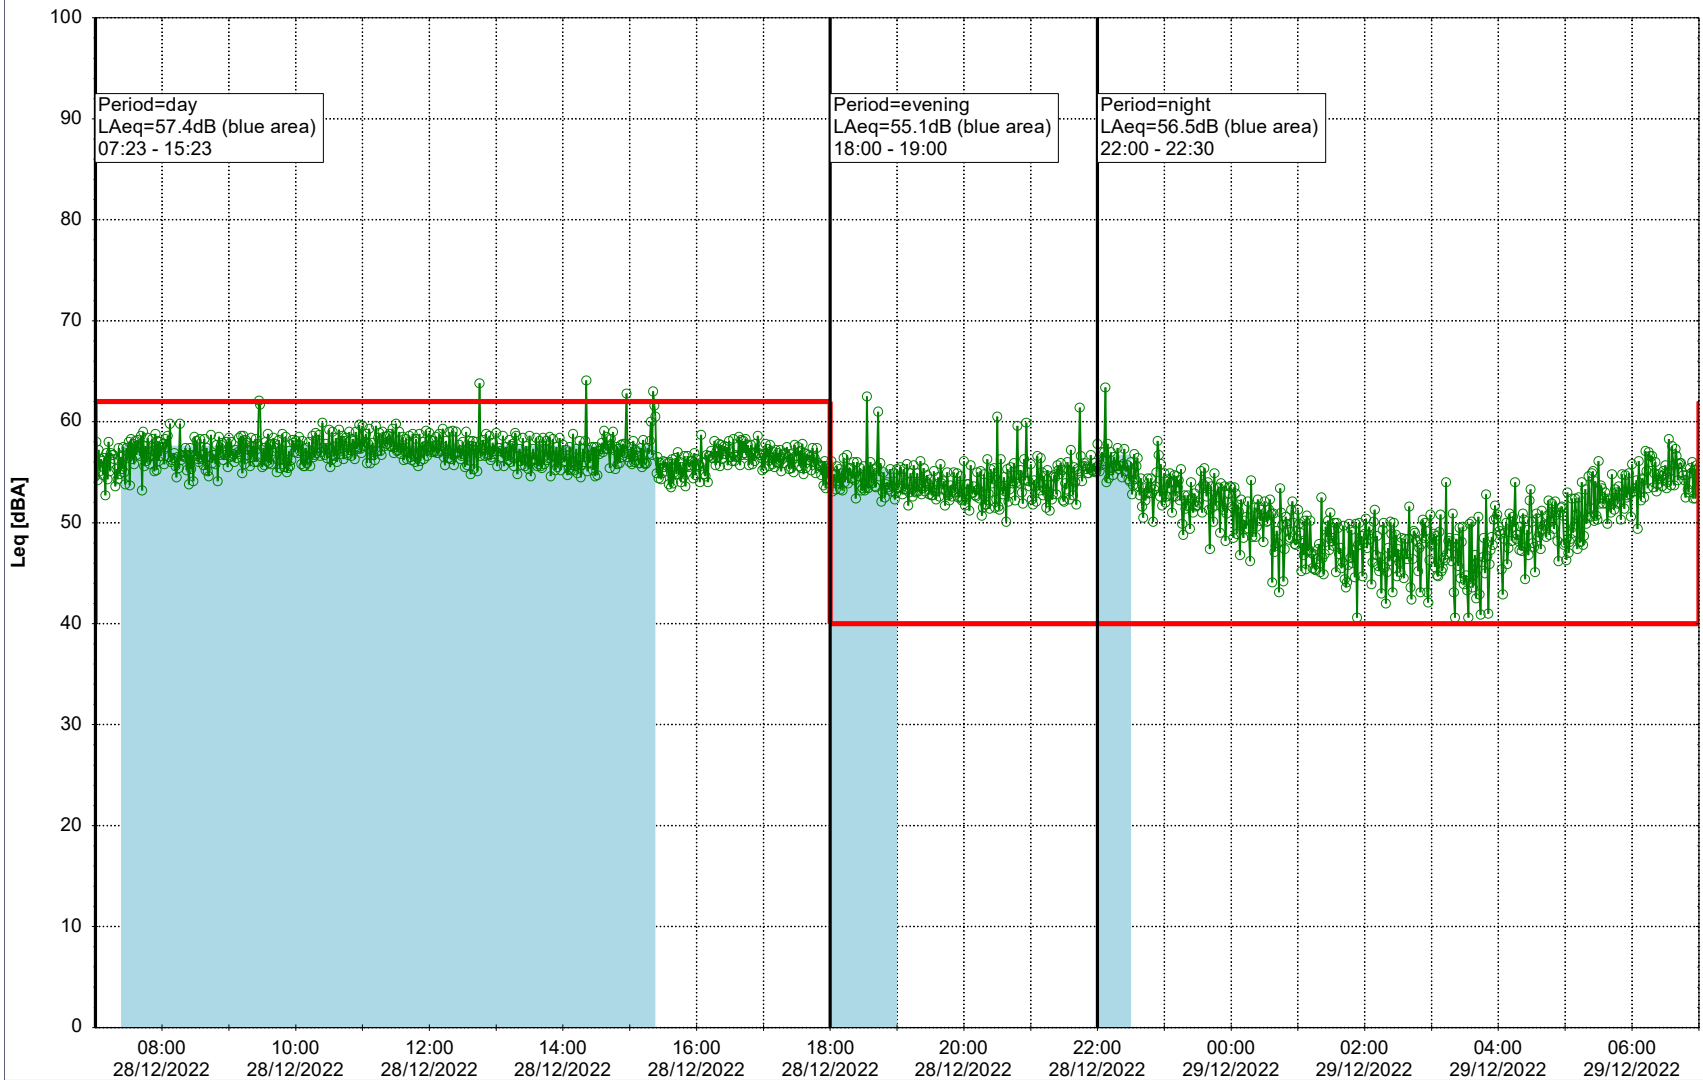

### Noise Time Related Diagram

27/12/2022  
28/12/2022

○○○ SLU\_NS01

**Project:** Kronos Sydhavnen  
**Construction:** Sluseholmen  
**Location:** N-V

Plan View

0 5 10 15 20 [m]

Remarks

...

### Noise Time Related Diagram

28/12/2022  
29/12/2022

○○○○ SLU\_NS01

**Project:** Kronos Sydhavnen  
**Construction:** Sluseholmen  
**Location:** N-V

Plan View

Remarks

...

### Noise Time Related Diagram

31/12/2022  
01/01/2023

SLU\_NS01

Project: Kronos Sydhavnen  
Construction: Sluseholmen  
Location: N-V

Plan View

Remarks

...