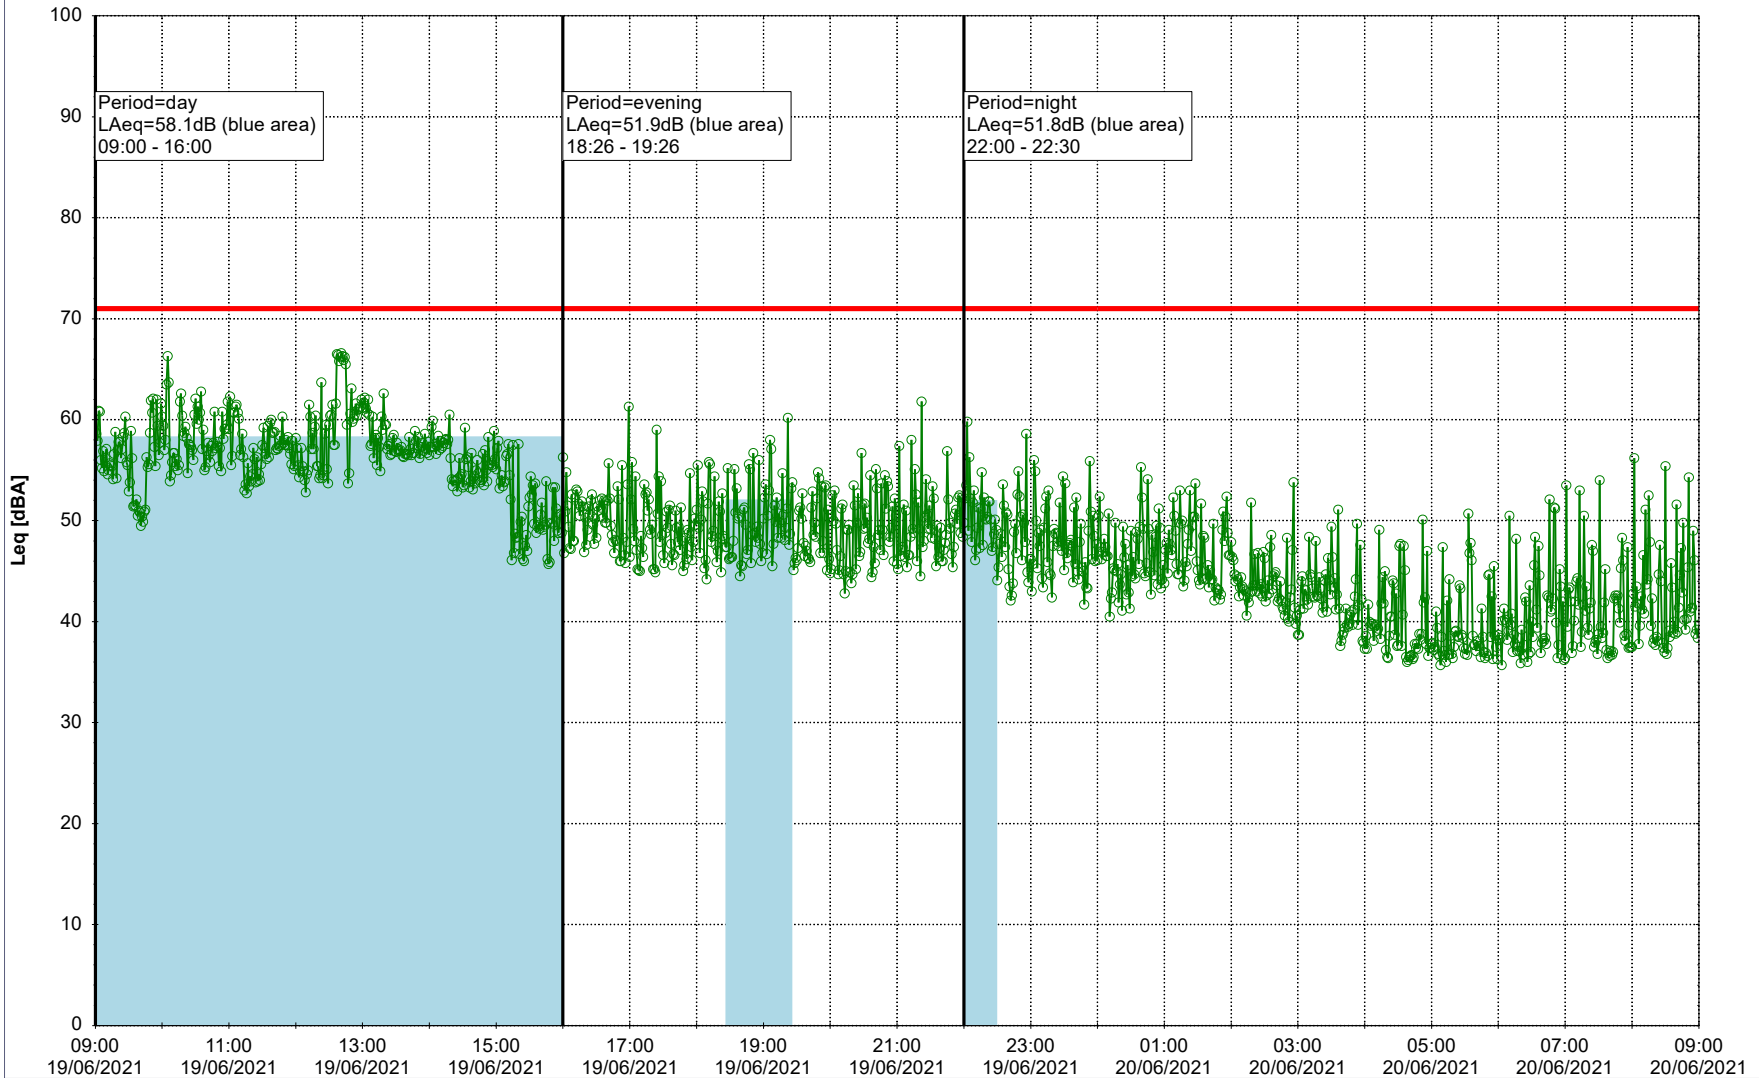

...

Noise Time Related Diagram

18/06/2021
19/06/2021

○ ○ ○ ○ NEL_NS01

Project: Kronos Sydhavnen
Construction: Ny Ellebjerg
Location: N-V

Plan View

Remarks

...

Noise Time Related Diagram

19/06/2021
20/06/2021

○ ○ ○ ○ NEL_NS01

Project: Kronos Sydhavnen
Construction: Ny Ellebjerg
Location: N-V

Plan View

Remarks

...

Noise Time Related Diagram