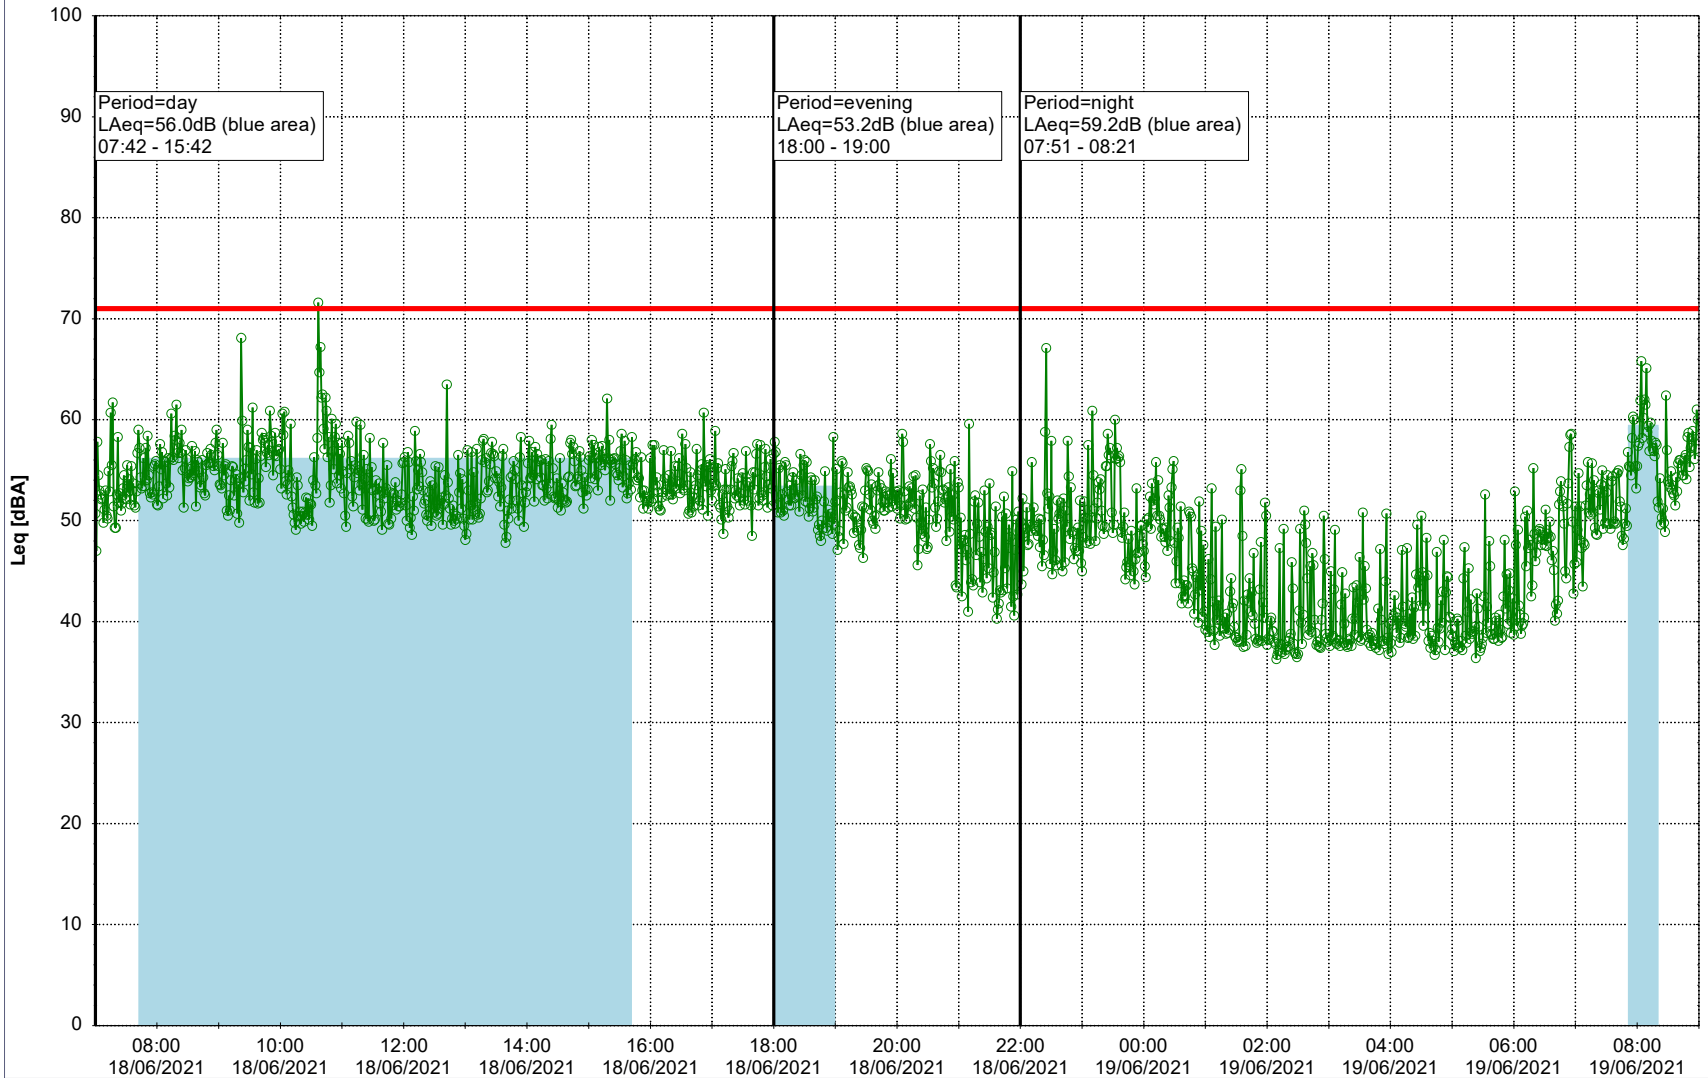

...

Noise Time Related Diagram

17/06/2021

18/06/2021

○ ○ ○ ○ NEL_NS01

Project: Kronos Sydhavnen
Construction: Ny Ellebjerg
Location: N-V

Plan View

Remarks

...

Noise Time Related Diagram

18/06/2021
19/06/2021

○ ○ ○ ○ NEL_NS01

Project: Kronos Sydhavnen
Construction: Ny Ellebjerg
Location: N-V

Plan View

Remarks

...

Noise Time Related Diagram

19/06/2021
20/06/2021

○ ○ ○ ○ NEL_NS01

Project: Kronos Sydhavnen
Construction: Ny Ellebjerg
Location: N-V

Plan View

Remarks

...

Noise Time Related Diagram