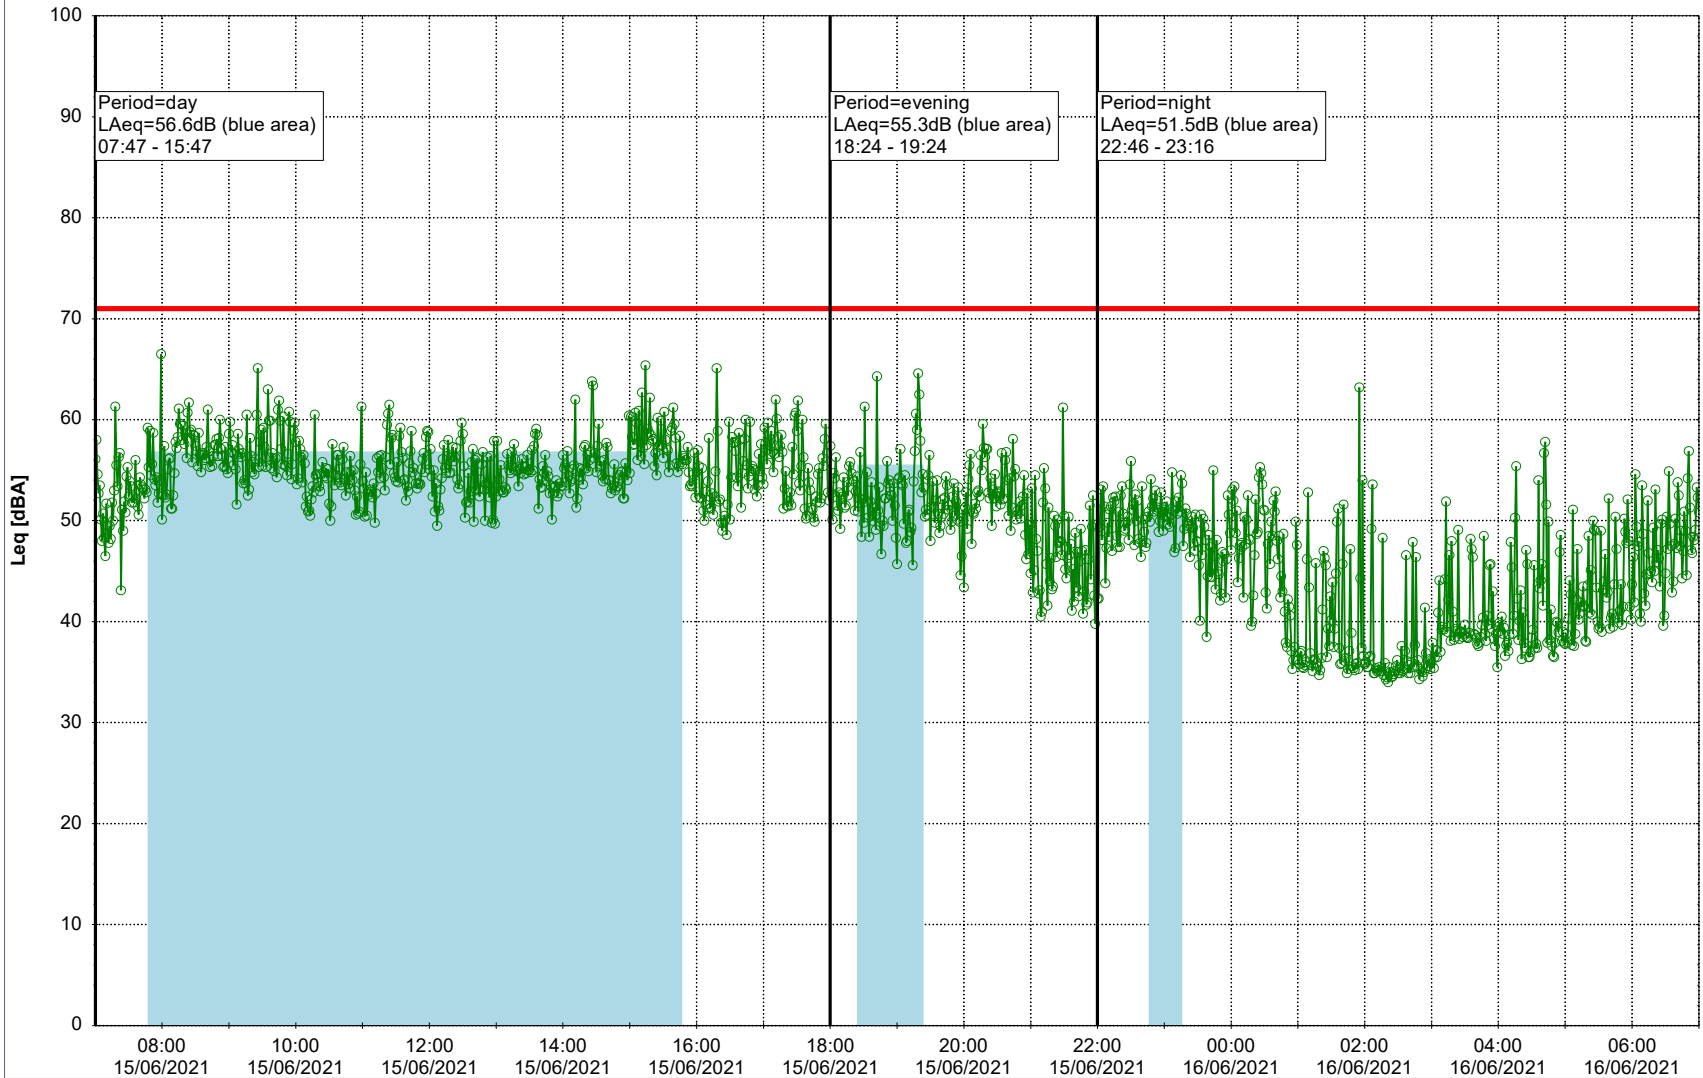

Plan View

Remarks

...

Noise Time Related Diagram

15/06/2021
16/06/2021

○ ○ ○ ○ NEL_NS01

Project: Kronos Sydhavnen
Construction: Ny Ellebjerg
Location: N-V

Plan View

Remarks

...

Noise Time Related Diagram

16/06/2021
17/06/2021

○ NEL_NS01

Project: Kronos Sydhavnen
Construction: Ny Ellebjerg
Location: N-V

Plan View

Remarks

...

Noise Time Related Diagram

17/06/2021

18/06/2021

○ ○ ○ ○ NEL_NS01

Project: Kronos Sydhavnen
Construction: Ny Ellebjerg
Location: N-V

Plan View

Remarks

Noise Time Related Diagram

19/06/2021
20/06/2021

○ ○ ○ ○ NEL_NS01

Project: Kronos Sydhavnen
Construction: Ny Ellebjerg
Location: N-V

Plan View

Remarks

...

Noise Time Related Diagram