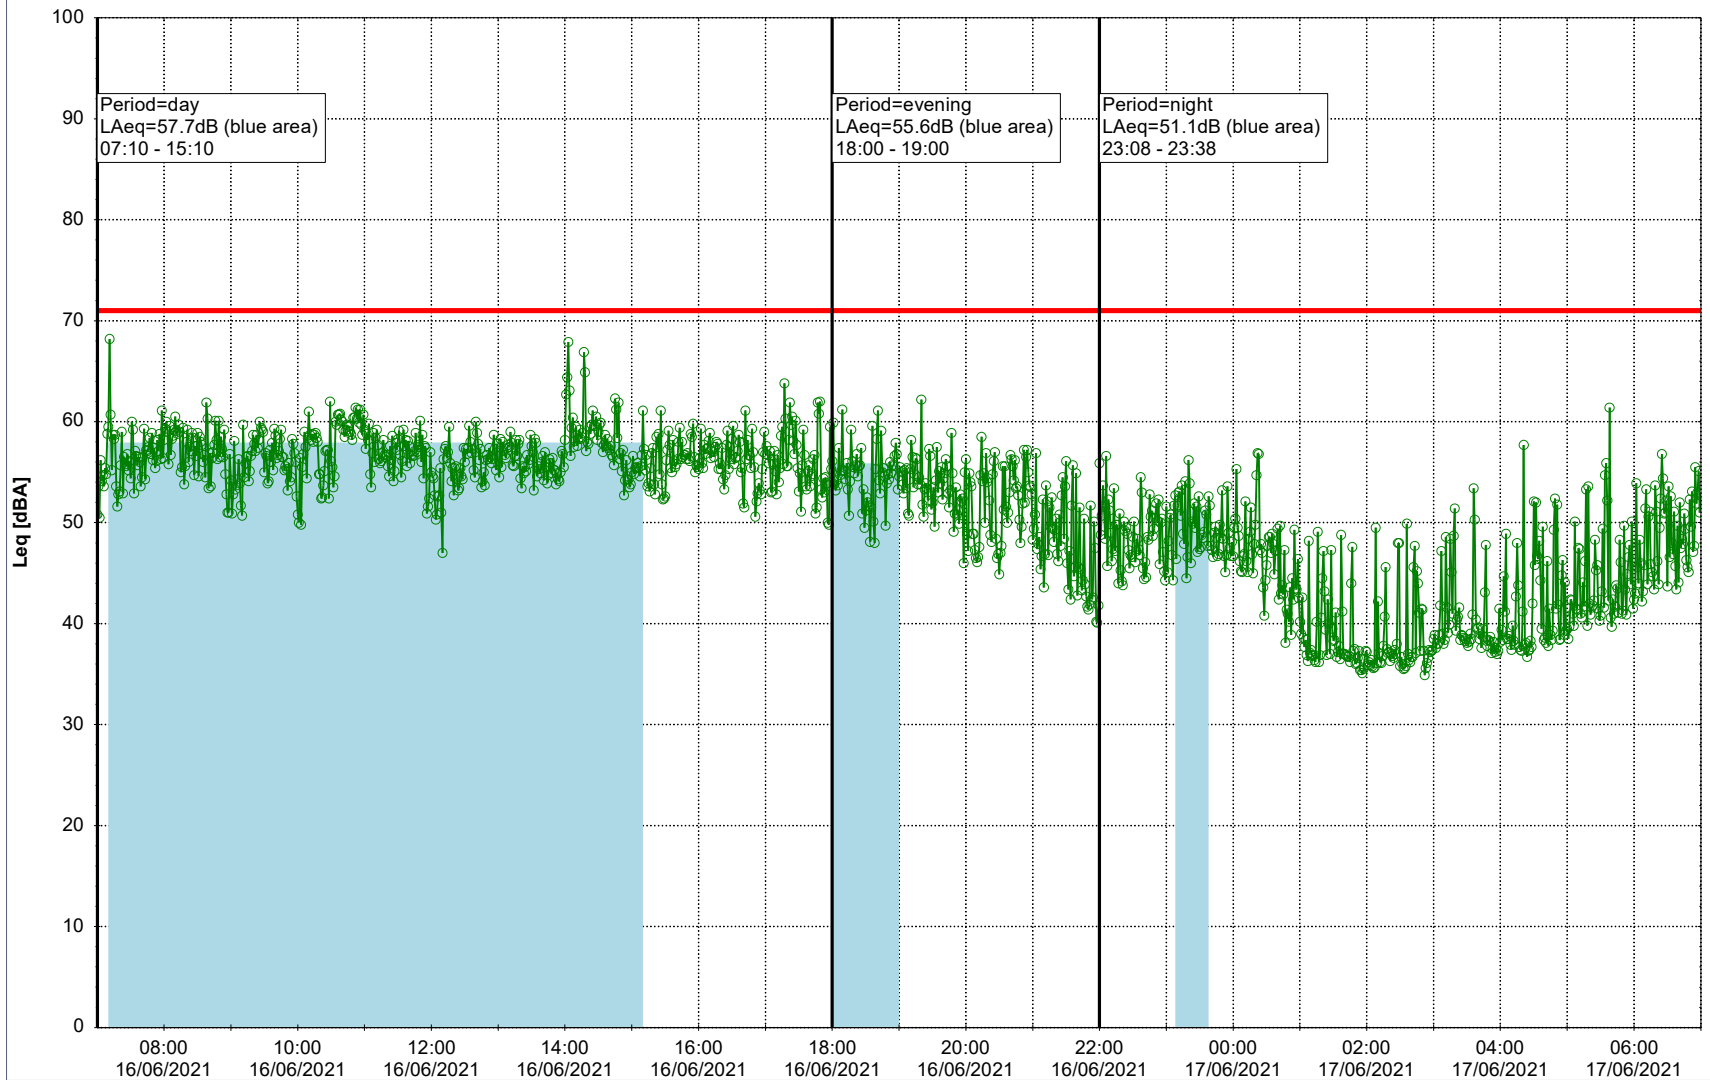

Plan View

Remarks

...

Noise Time Related Diagram

15/06/2021
16/06/2021

○ ○ ○ ○ NEL_NS01

Project: Kronos Sydhavnen
Construction: Ny Ellebjerg
Location: N-V

Plan View

Remarks

...

Noise Time Related Diagram

16/06/2021
17/06/2021

○ NEL_NS01

Project: Kronos Sydhavnen
Construction: Ny Ellebjerg
Location: N-V

Plan View

Remarks

...

Noise Time Related Diagram

17/06/2021

18/06/2021

○ ○ ○ ○ NEL_NS01

Project: Kronos Sydhavnen
Construction: Ny Ellebjerg
Location: N-V

Plan View

Remarks

Noise Time Related Diagram

19/06/2021
20/06/2021

○ ○ ○ ○ NEL_NS01

Project: Kronos Sydhavnen
Construction: Ny Ellebjerg
Location: N-V

Plan View

Remarks

...

Noise Time Related Diagram