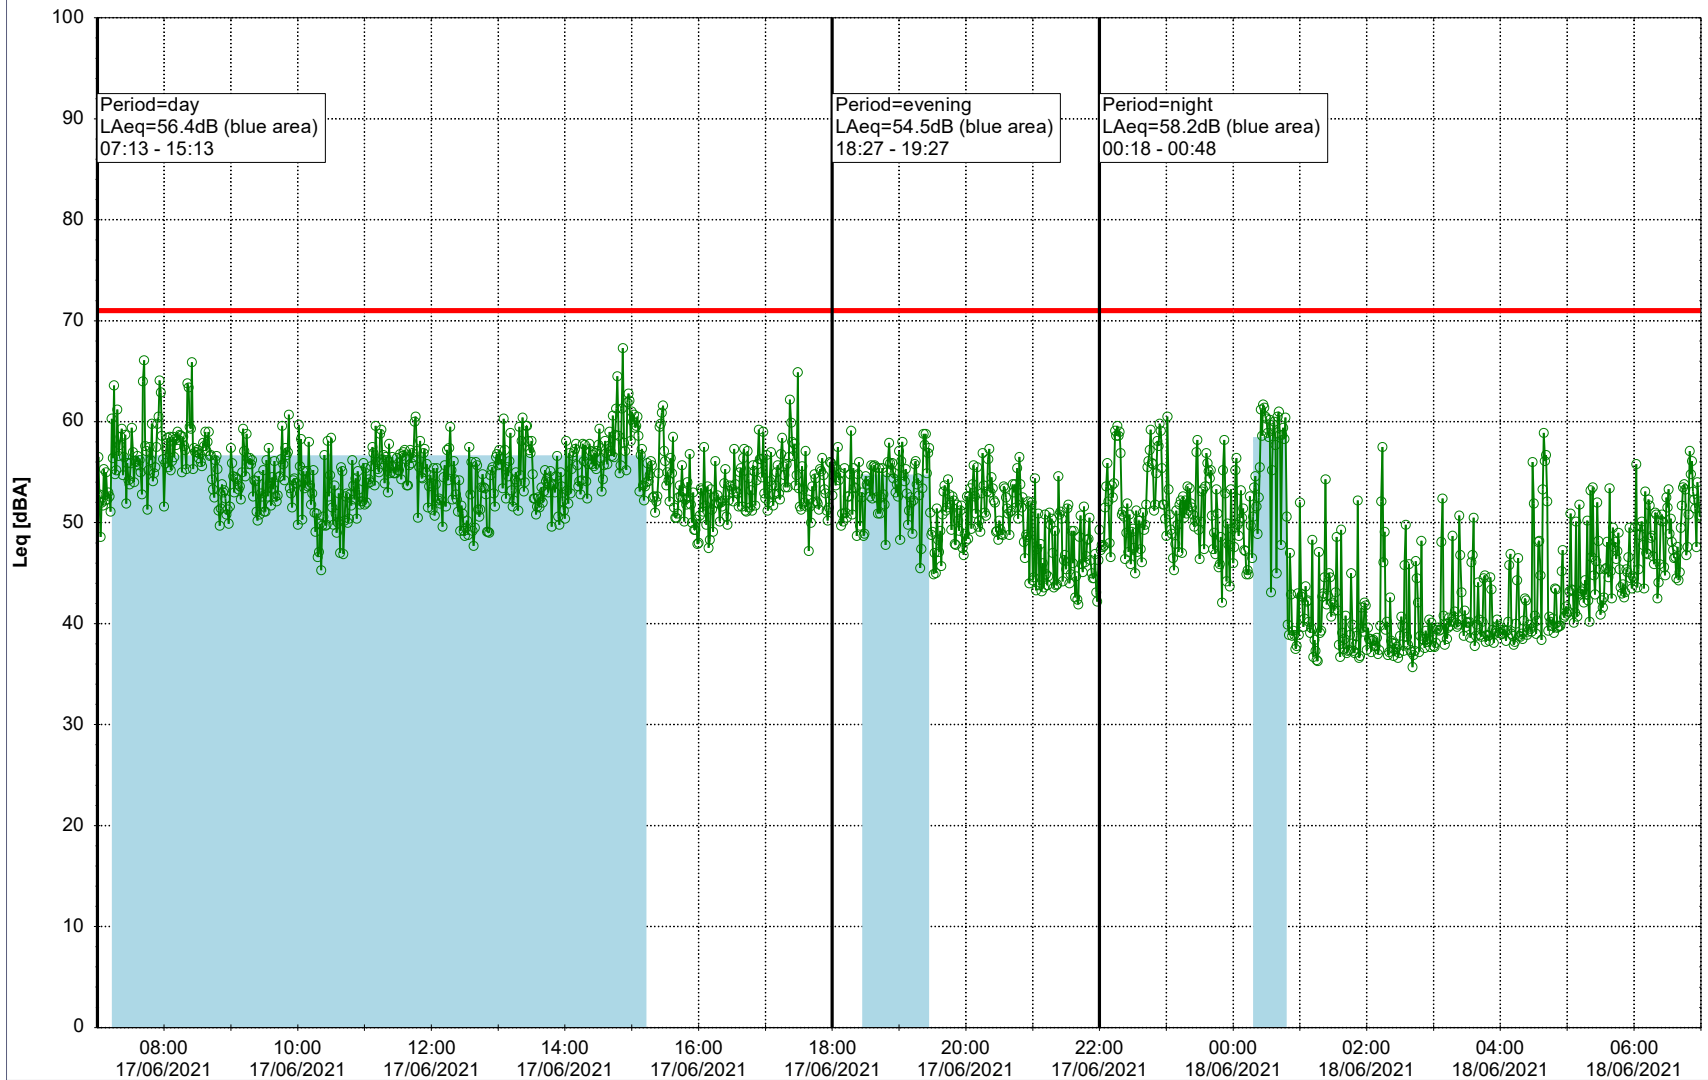

Remarks

...

Noise Time Related Diagram

16/06/2021
17/06/2021

○ NEL_NS01

Project: Kronos Sydhavnen
Construction: Ny Ellebjerg
Location: N-V

Plan View

Remarks

...

Noise Time Related Diagram

17/06/2021

18/06/2021

○ ○ ○ ○ NEL_NS01

Project: Kronos Sydhavnen
Construction: Ny Ellebjerg
Location: N-V

Plan View

Remarks

...

Noise Time Related Diagram

18/06/2021
19/06/2021

○ ○ ○ ○ NEL_NS01

Project: Kronos Sydhavnen
Construction: Ny Ellebjerg
Location: N-V

Plan View

Remarks

...

Noise Time Related Diagram

19/06/2021
20/06/2021

○ ○ ○ ○ NEL_NS01

Project: Kronos Sydhavnen
Construction: Ny Ellebjerg
Location: N-V

Plan View

Remarks

...

Noise Time Related Diagram