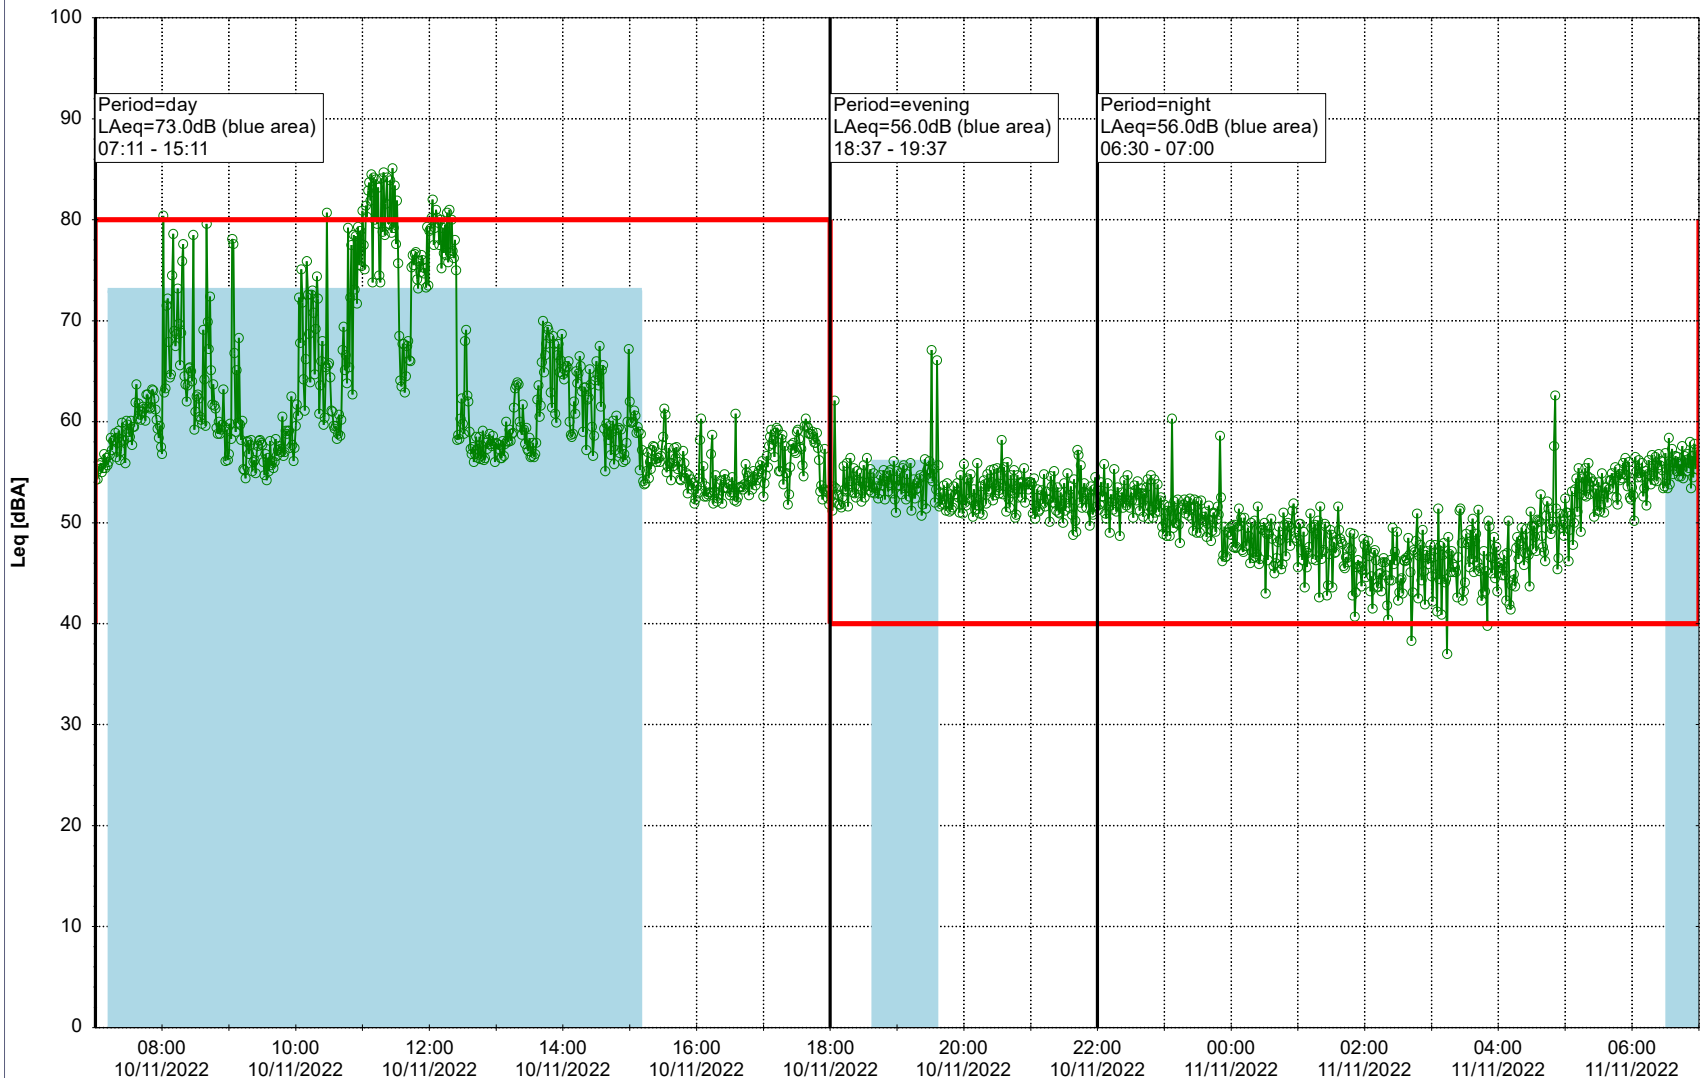

Plan View

0 5 10 15 20 [m]

Remarks

...

Noise Time Related Diagram

10/11/2022
11/11/2022

○○○○ SLU_NS01

Project: Kronos Sydhavnen
Construction: Sluseholmen
Location: N-V

Plan View

0 5 10 15 20 [m]

Remarks

...

Noise Time Related Diagram

11/11/2022

12/11/2022

○○○○ SLU_NS01

Project: Kronos Sydhavnen
Construction: Sluseholmen
Location: N-V

Plan View

Remarks

...

Noise Time Related Diagram

12/11/2022
13/11/2022

SLU_NS01

Project: Kronos Sydhavnen
Construction: Sluseholmen
Location: N-V