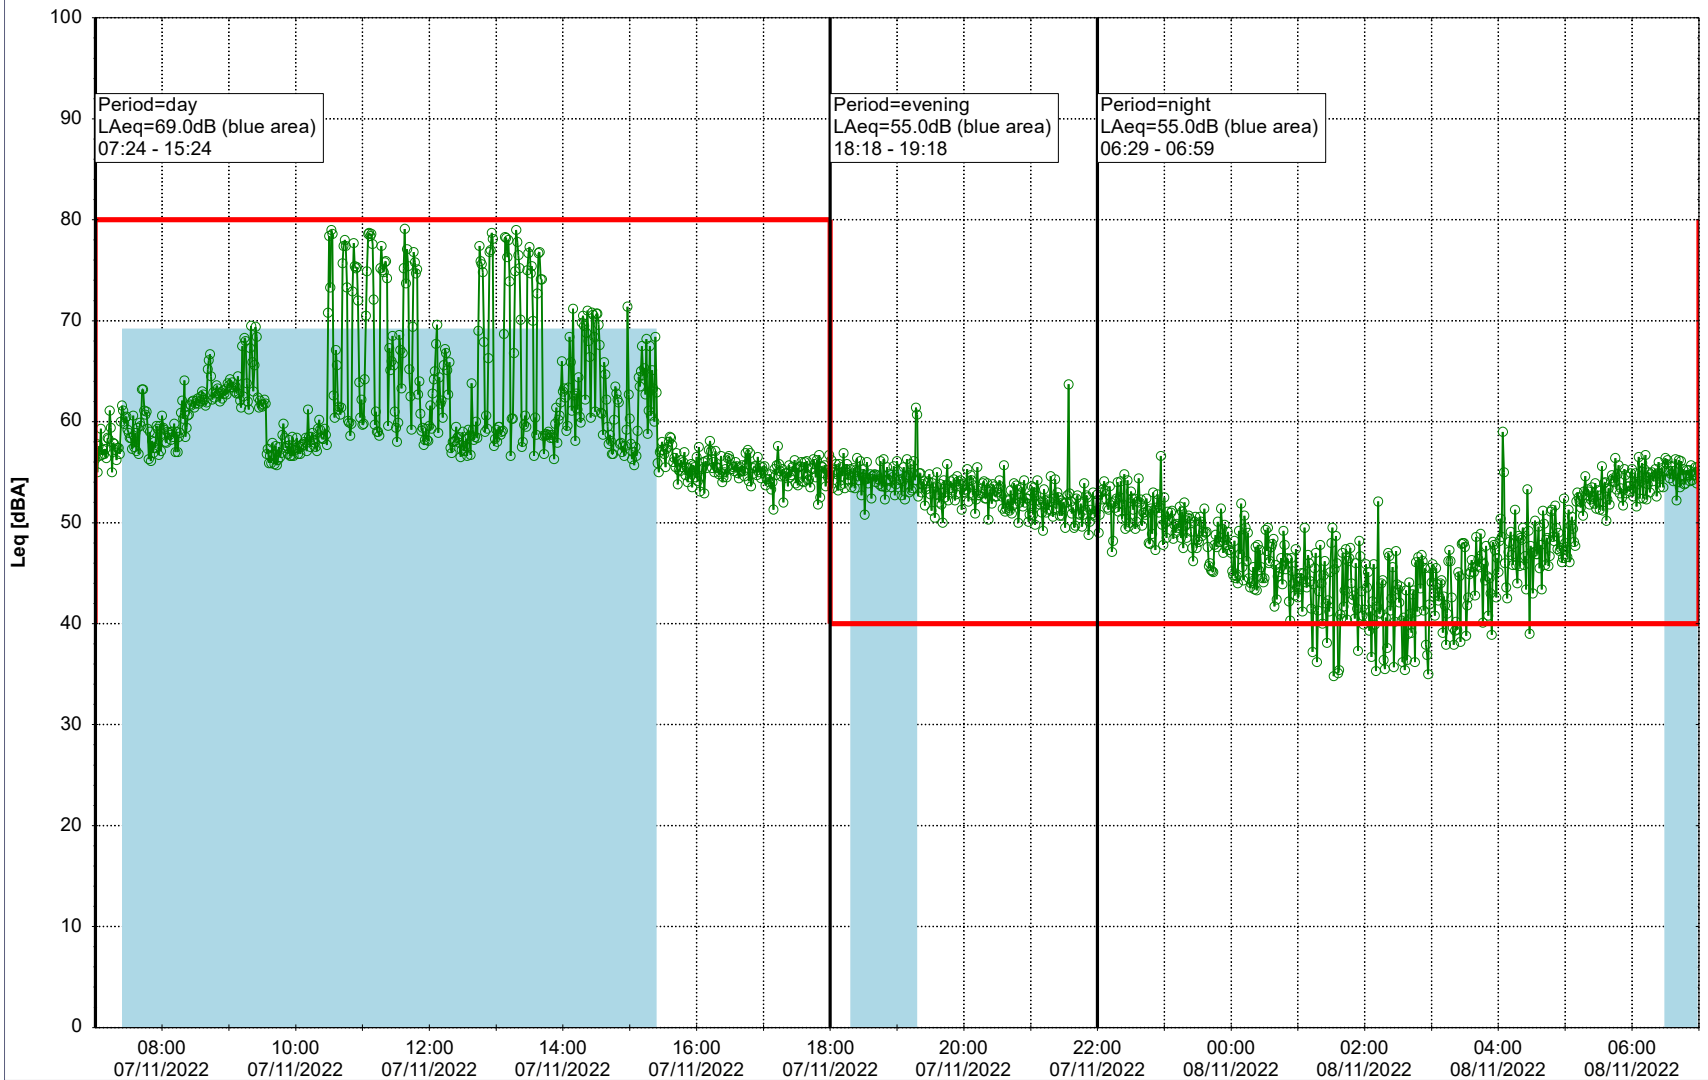

Project: Kronos Sydhavnen
Construction: Sluseholmen
Location: N-V

Plan View

0 5 10 15 20 [m]

Remarks

...

Noise Time Related Diagram

07/11/2022
08/11/2022

○○○○ SLU_NS01

Project: Kronos Sydhavnen
Construction: Sluseholmen
Location: N-V

Plan View

Remarks

...

Noise Time Related Diagram

08/11/2022
09/11/2022

○○○○ SLU_NS01

Project: Kronos Sydhavnen
Construction: Sluseholmen
Location: N-V

Plan View

0 5 10 15 20 [m]

Remarks

...

Noise Time Related Diagram

09/11/2022
10/11/2022

○○○○ SLU_NS01

Project: Kronos Sydhavnen
Construction: Sluseholmen
Location: N-V

Plan View

0 5 10 15 20 [m]

Remarks

...

Noise Time Related Diagram

10/11/2022
11/11/2022

○○○○ SLU_NS01

Project: Kronos Sydhavnen
Construction: Sluseholmen
Location: N-V