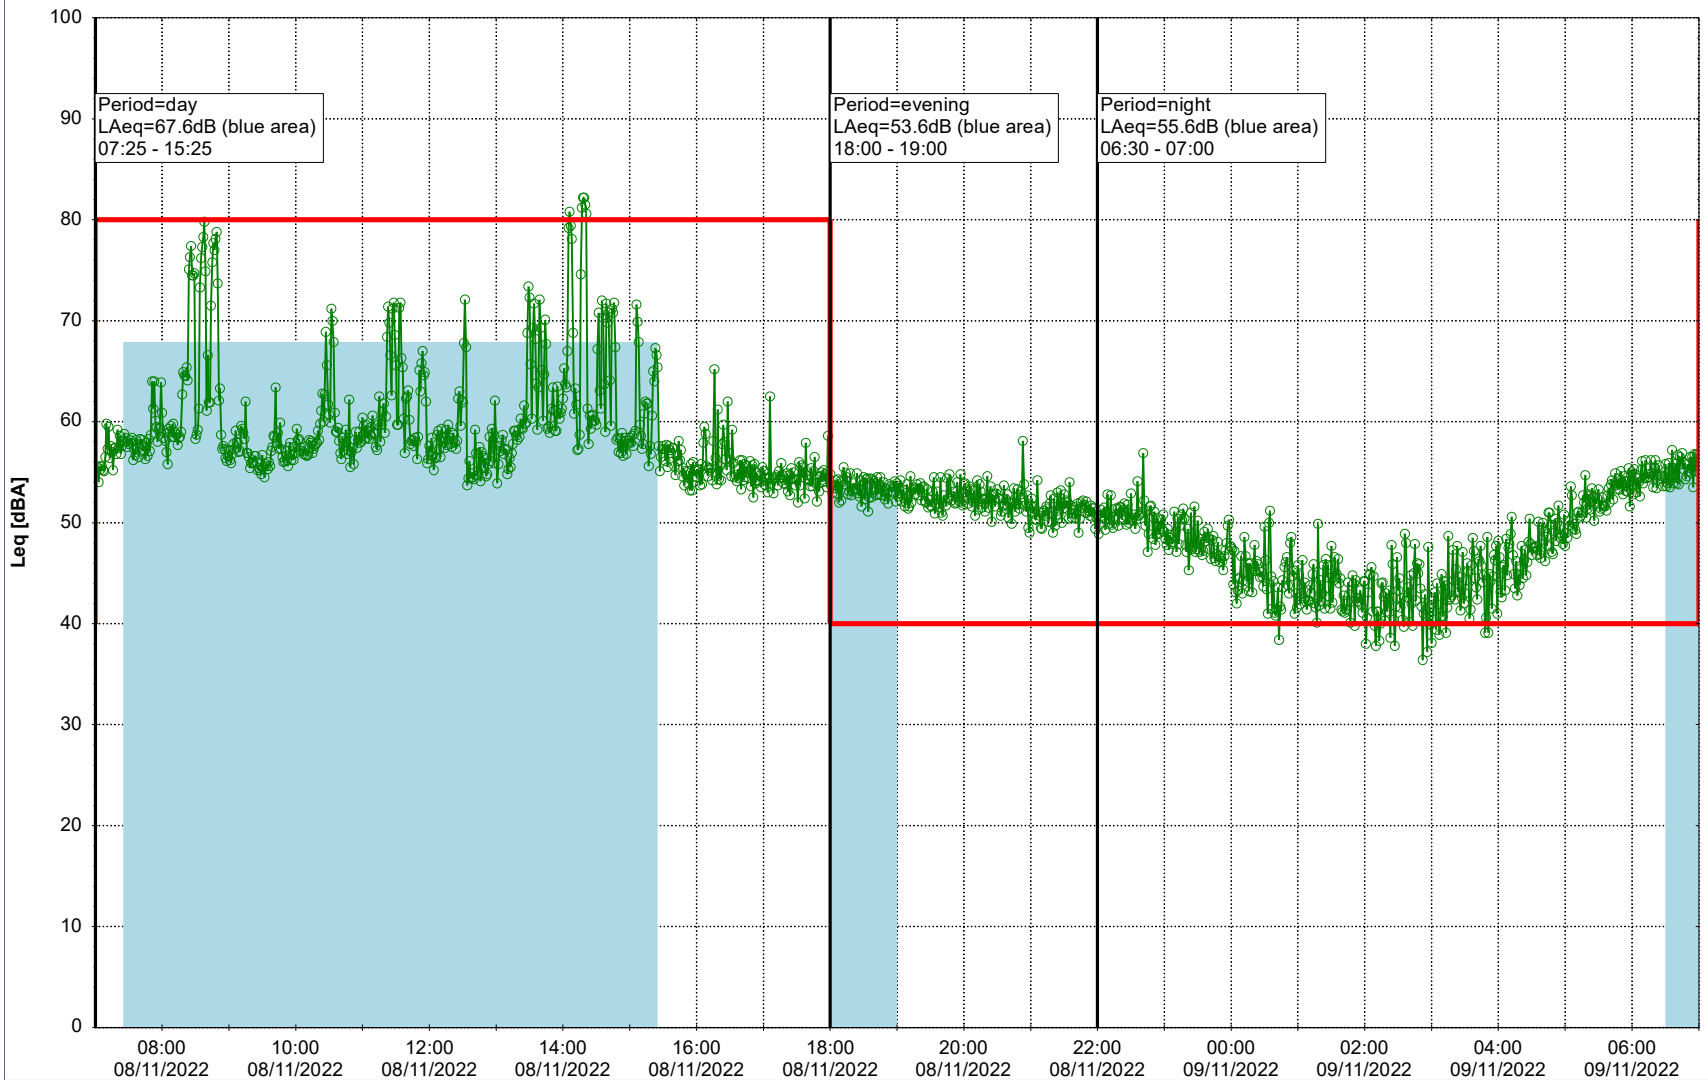

Project: Kronos Sydhavnen
Construction: Sluseholmen
Location: N-V

Plan View

Remarks

...

Noise Time Related Diagram

08/11/2022
09/11/2022

○○○○ SLU_NS01

Project: Kronos Sydhavnen
Construction: Sluseholmen
Location: N-V

Plan View

0 5 10 15 20 [m]

Remarks

...

Noise Time Related Diagram

09/11/2022
10/11/2022

○○○○ SLU_NS01

Project: Kronos Sydhavnen
Construction: Sluseholmen
Location: N-V

Plan View

0 5 10 15 20 [m]

Remarks

...

Noise Time Related Diagram

10/11/2022
11/11/2022

○○○○ SLU_NS01

Project: Kronos Sydhavnen
Construction: Sluseholmen
Location: N-V