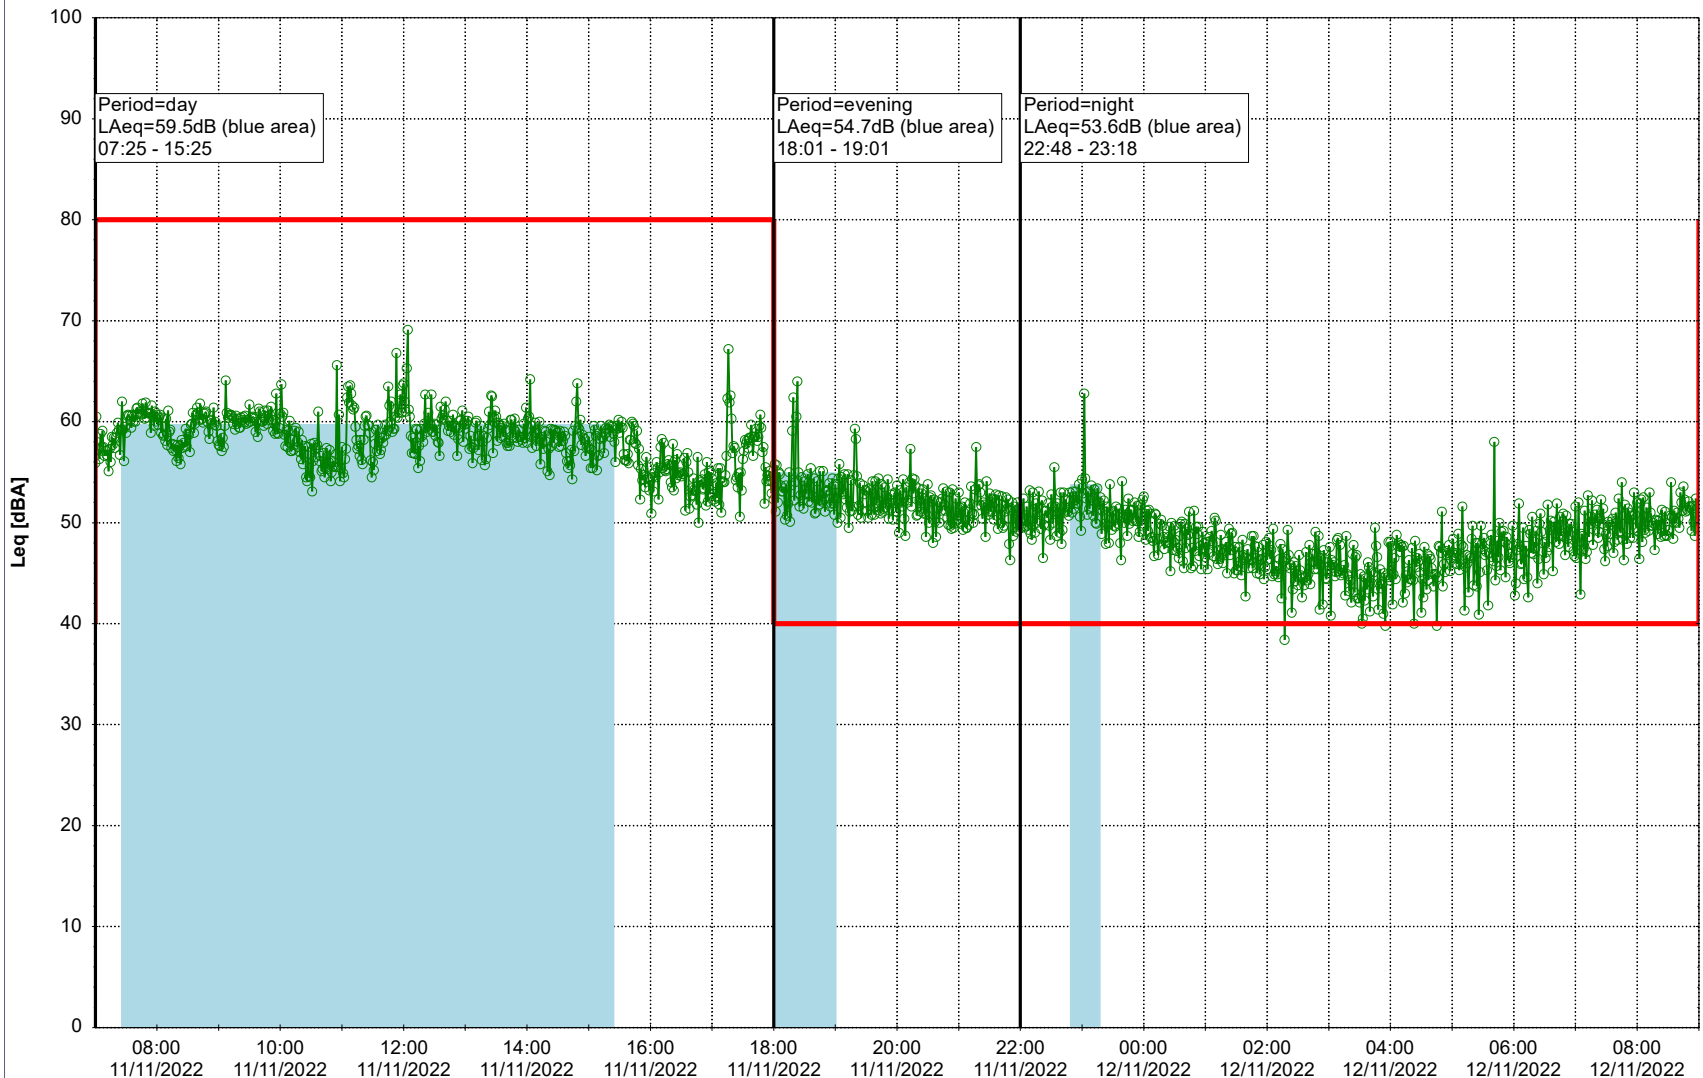

Plan View

0 5 10 15 20 [m]

Remarks

...

Noise Time Related Diagram

11/11/2022

12/11/2022

○○○○ SLU_NS01

Project: Kronos Sydhavnen
Construction: Sluseholmen
Location: N-V

Plan View

Remarks

...

Noise Time Related Diagram

12/11/2022
13/11/2022

SLU_NS01

Project: Kronos Sydhavnen
Construction: Sluseholmen
Location: N-V