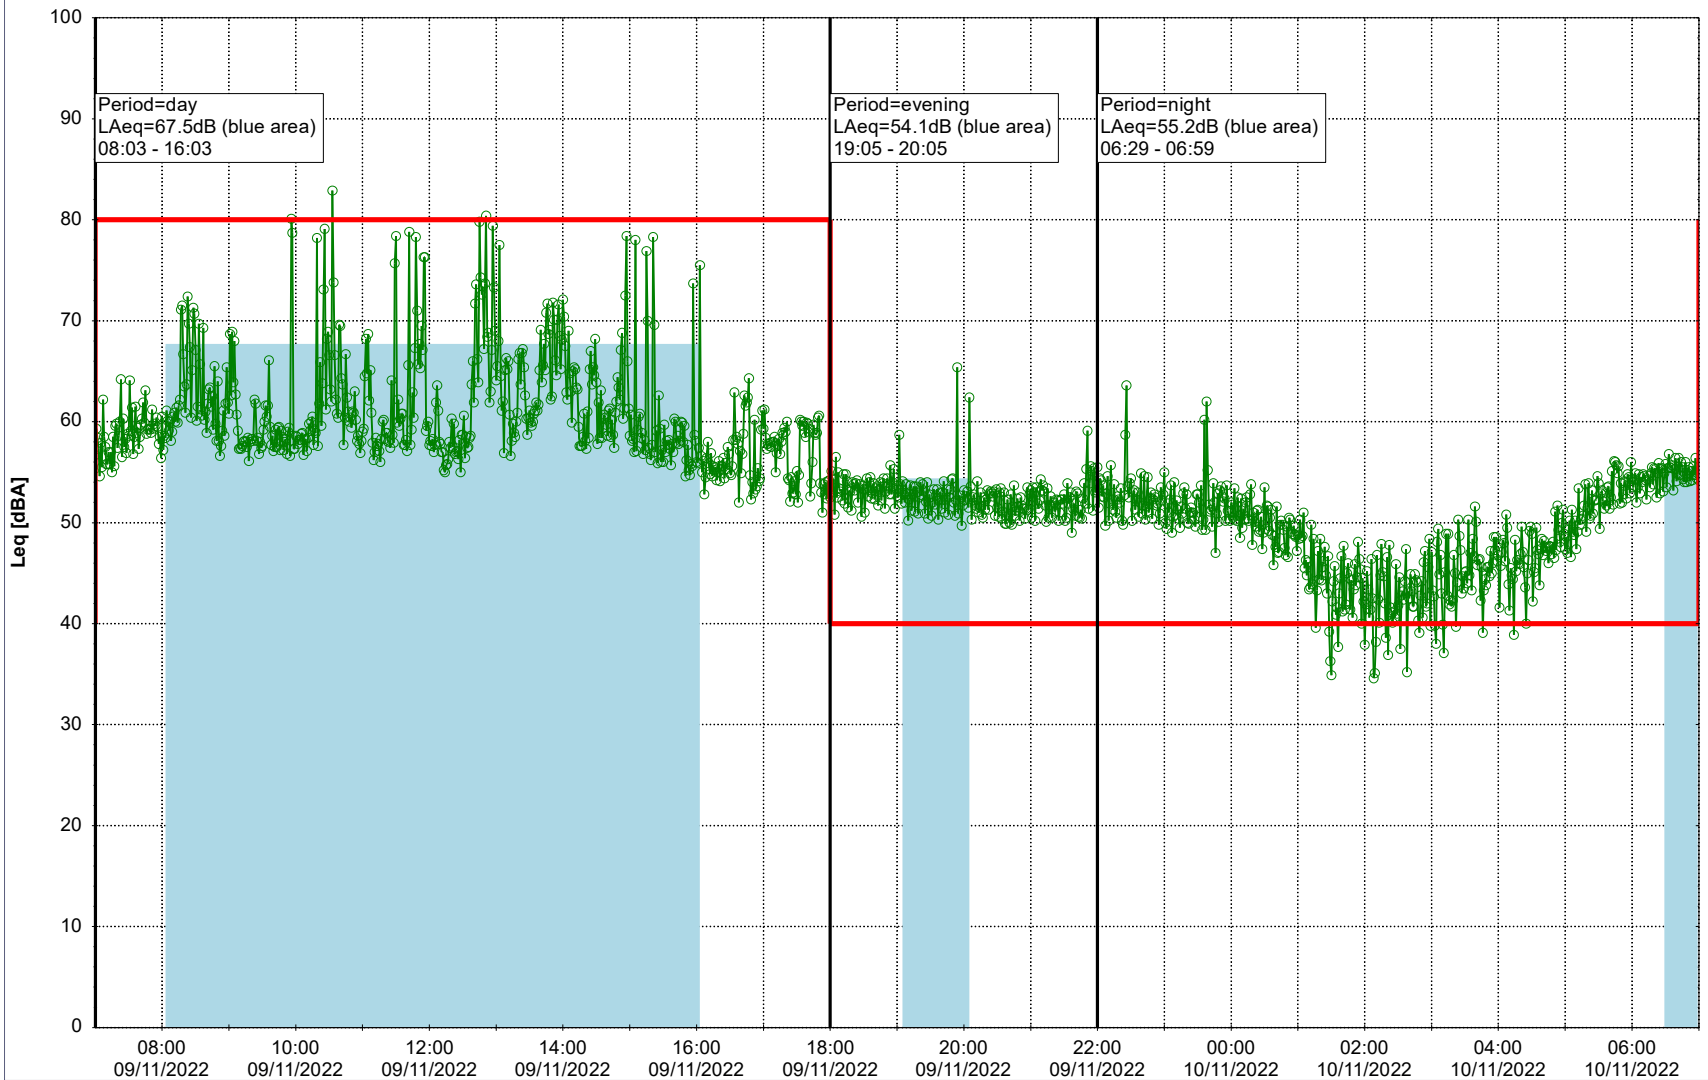

Plan View

0 5 10 15 20 [m]

Remarks

...

Noise Time Related Diagram

09/11/2022
10/11/2022

○○○○ SLU_NS01

Project: Kronos Sydhavnen
Construction: Sluseholmen
Location: N-V

Plan View

0 5 10 15 20 [m]

Remarks

...

Noise Time Related Diagram

10/11/2022
11/11/2022

○○○○ SLU_NS01

Project: Kronos Sydhavnen
Construction: Sluseholmen
Location: N-V

Project: Kronos Sydhavnen
Construction: Sluseholmen
Location: N-V

Plan View

Remarks

...

Noise Time Related Diagram

12/11/2022
13/11/2022

SLU_NS01

Project: Kronos Sydhavnen
Construction: Sluseholmen
Location: N-V