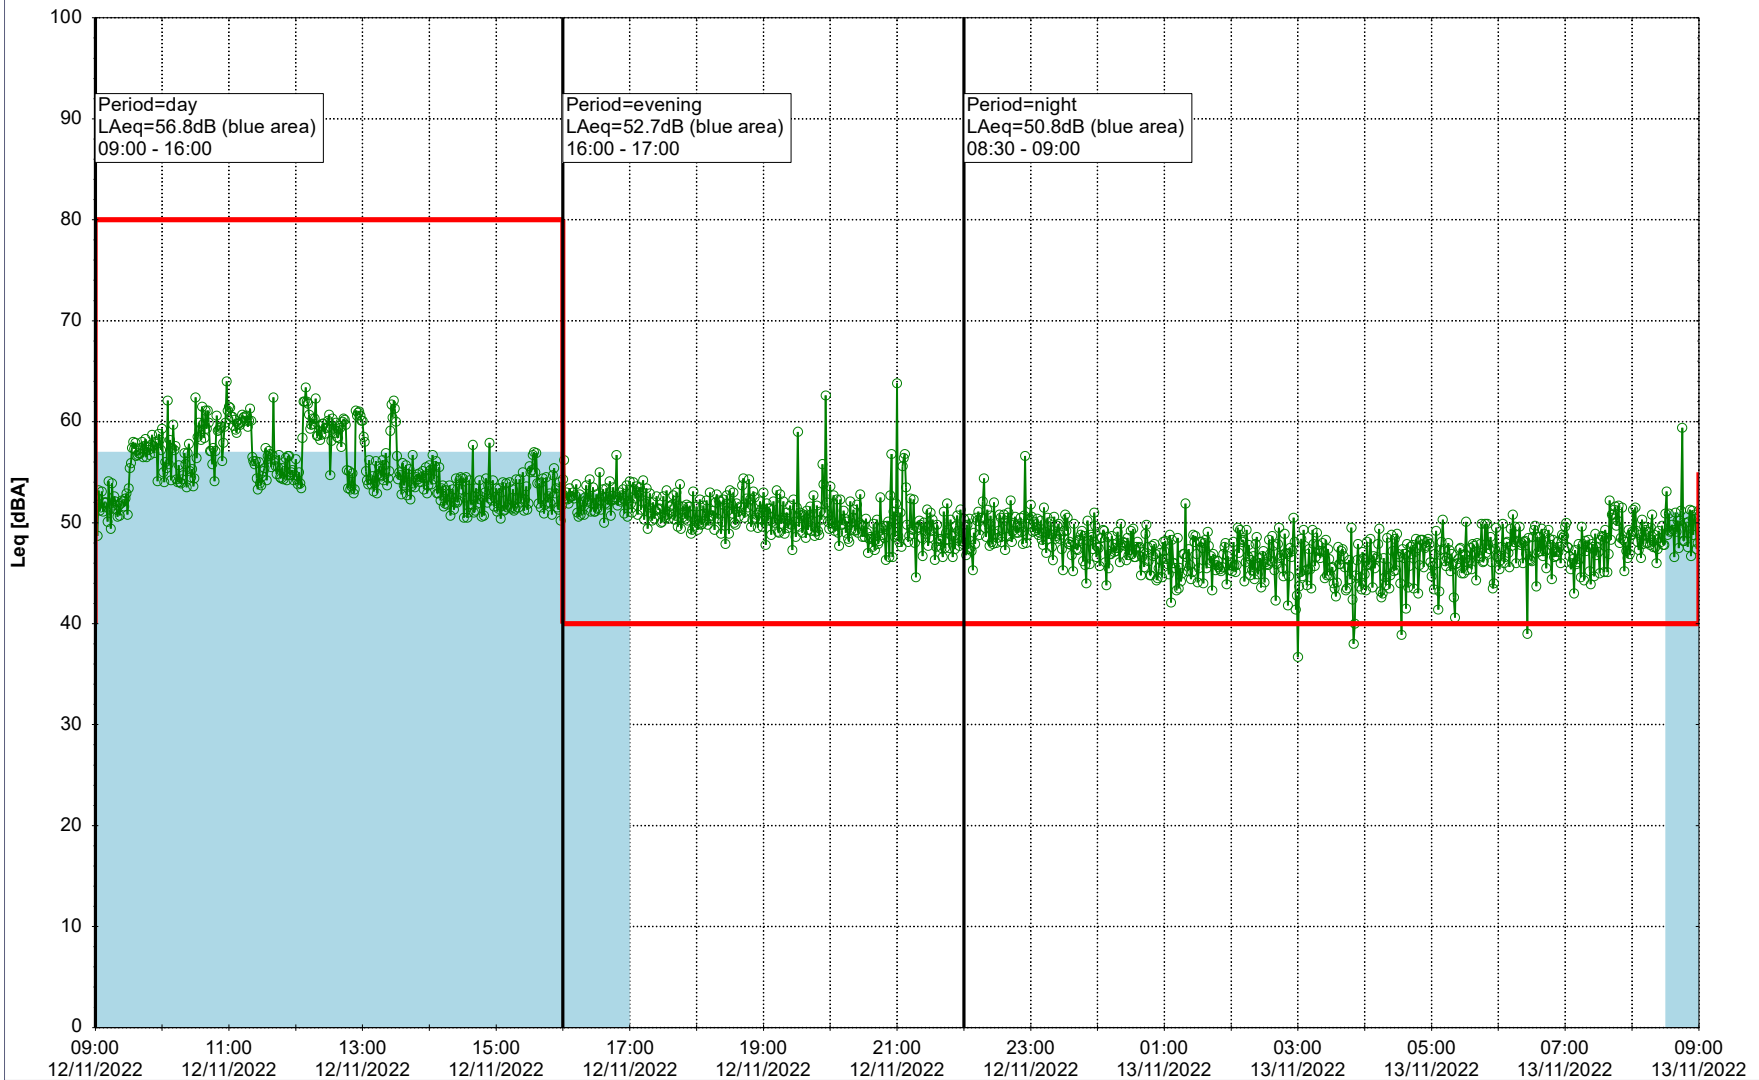

Project: Kronos Sydhavnen
Construction: Sluseholmen
Location: N-V

Plan View

Remarks

...

Noise Time Related Diagram

12/11/2022
13/11/2022

SLU_NS01

Project: Kronos Sydhavnen
Construction: Sluseholmen
Location: N-V

Plan View

0 5 10 15 20 [m]

Remarks

...

Noise Time Related Diagram

13/11/2022
14/11/2022

○○○○ SLU_NS01