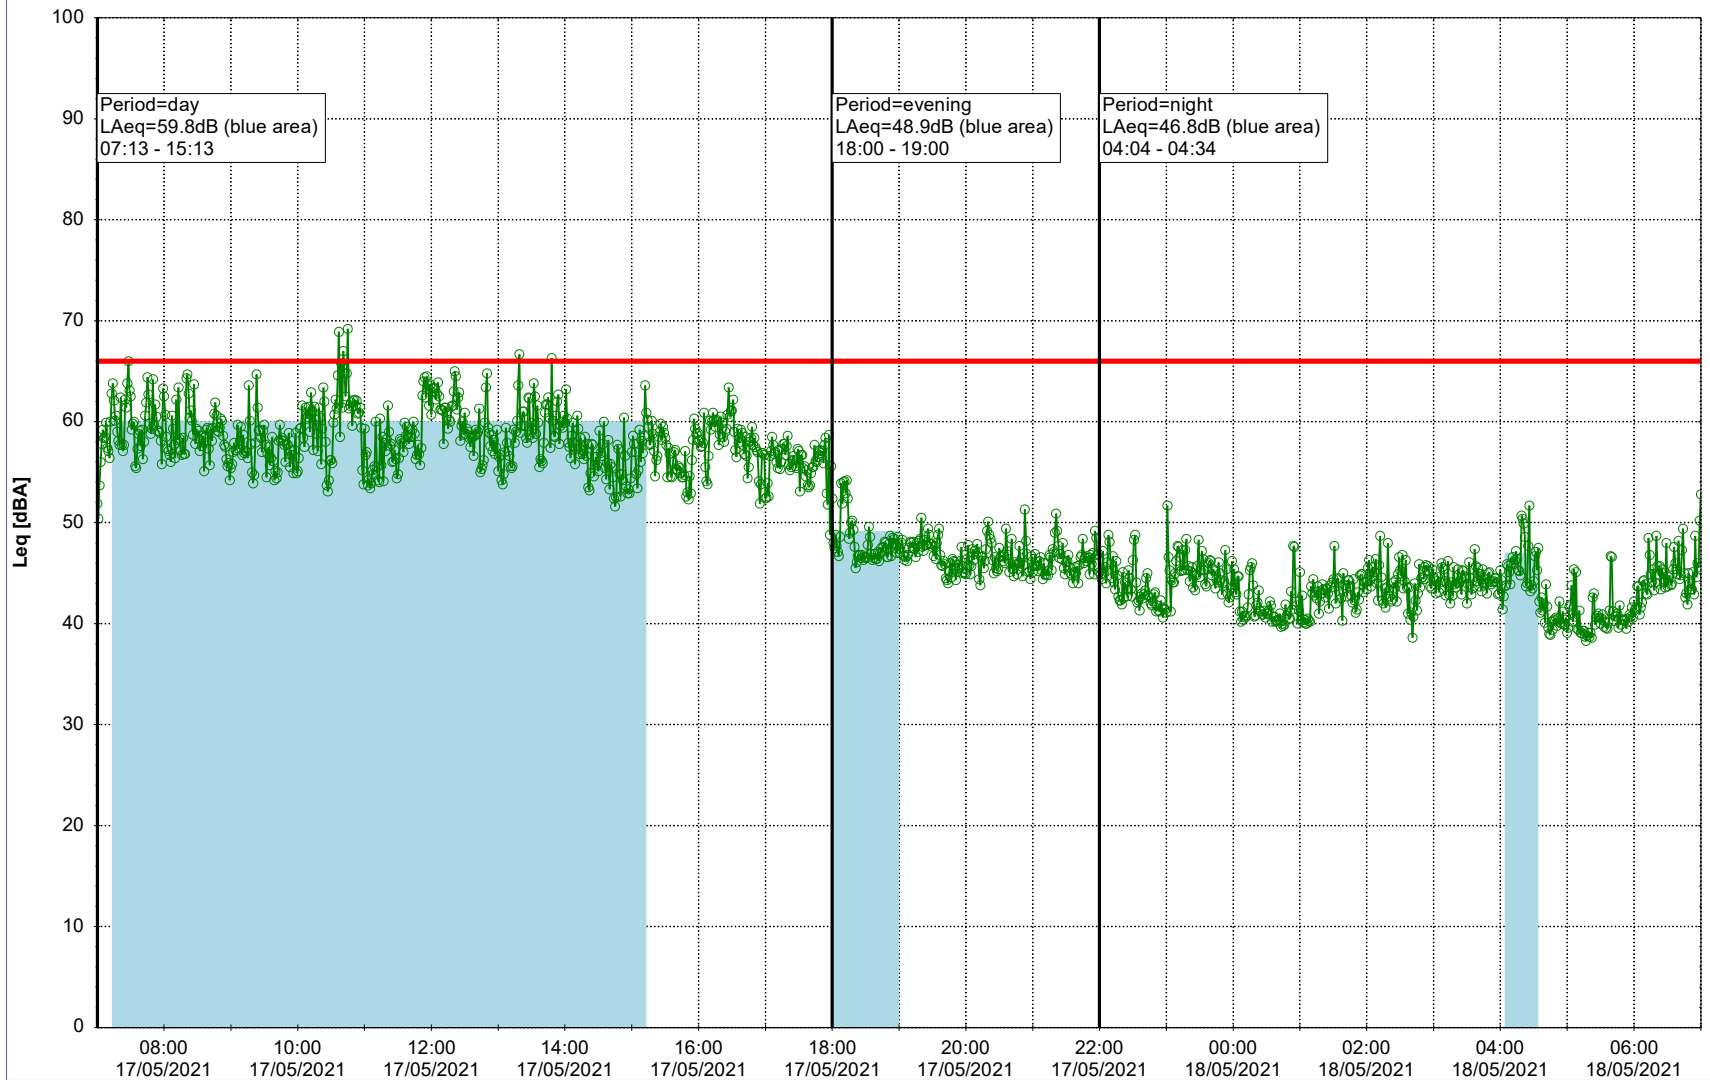

Project: Kronos Sydhavnen
Construction: Enghave Brygge
Location: N-V

Plan View

Remarks

- Ørsted Værket

Noise Time Related Diagram

17/05/2021
18/05/2021

○○○○ EBR-OVK_NS02

Project: Kronos Sydhavnen
Construction: Enghave Brygge
Location: N-V

Plan View

Remarks

- Ørsted Værket

Noise Time Related Diagram

18/05/2021
19/05/2021

○○○○ EBR-OVK_NS02

Project: Kronos Sydhavnen
Construction: Enghave Brygge
Location: N-V

Plan View

- Ørsted Værket

Noise Time Related Diagram

20/05/2021
21/05/2021

○○○ EBR-OVK_NS02

Project: Kronos Sydhavnen
Construction: Enghave Brygge
Location: N-V

Plan View

Remarks

- Tegholmen