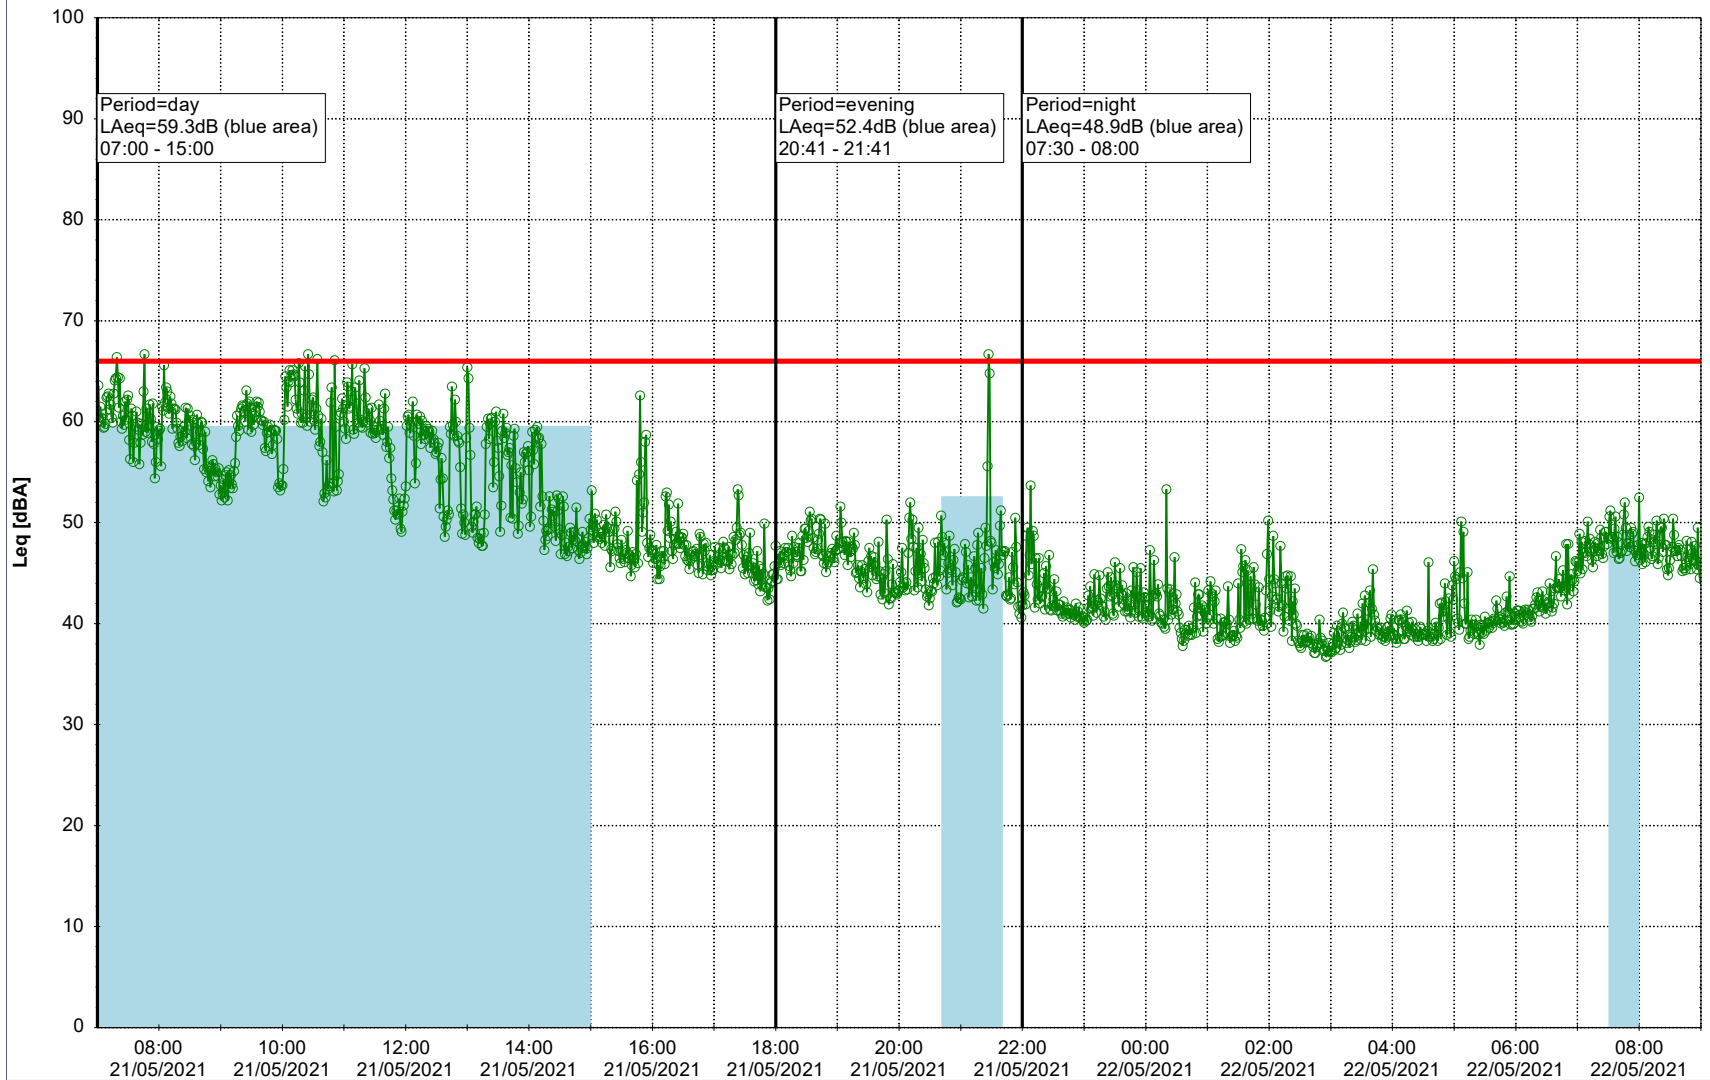

- Ørsted Værket

Noise Time Related Diagram

20/05/2021
21/05/2021

○○○ EBR-OVK_NS02

Project: Kronos Sydhavnen
Construction: Enghave Brygge
Location: N-V

Plan View

Remarks

- Tegholmen

Noise Time Related Diagram

21/05/2021
22/05/2021

○○○○ EBR-OVK_NS02

Project: Kronos Sydhavnen
Construction: Enghave Brygge
Location: N-V

Plan View

Remarks

- Ørsted Værket

Noise Time Related Diagram

22/05/2021
23/05/2021

○○○ EBR-OVK_NS02

Project: Kronos Sydhavnen
Construction: Enghave Brygge
Location: N-V

Plan View

Remarks

- Tegholmen

Noise Time Related Diagram

23/05/2021
24/05/2021