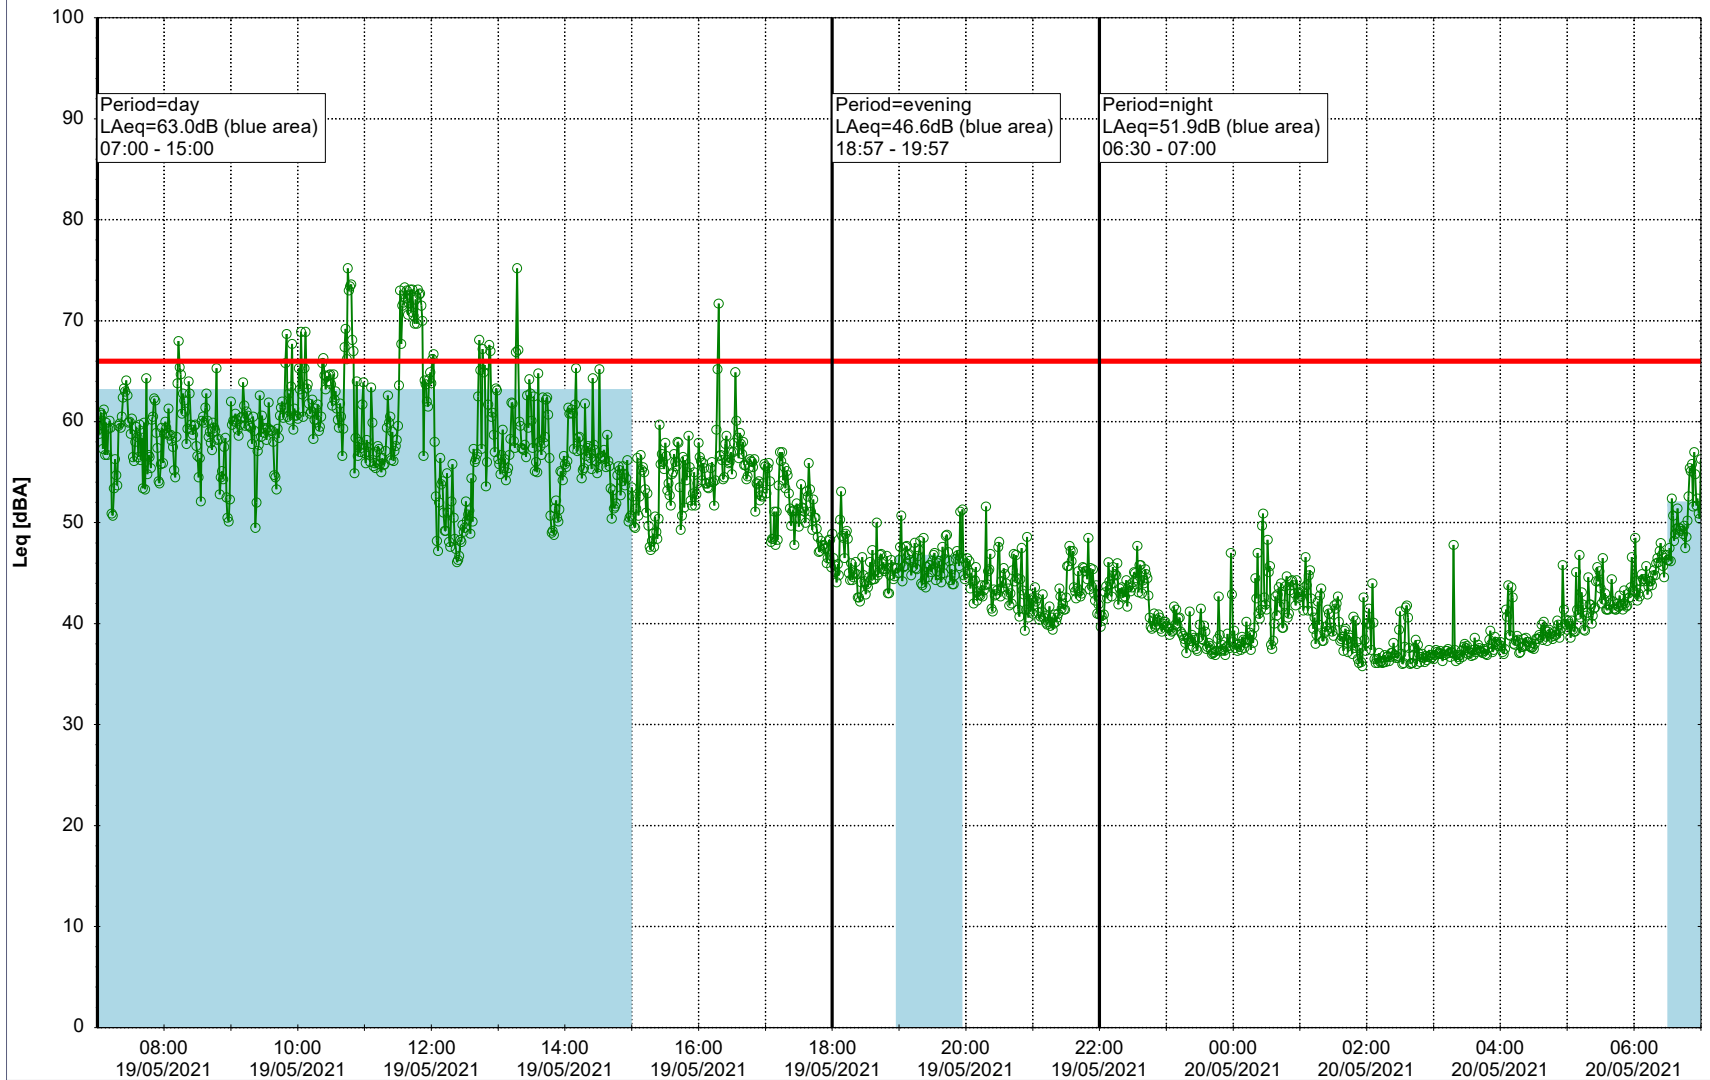

Plan View

Remarks

- Ørsted Værket

Noise Time Related Diagram

18/05/2021
19/05/2021

○○○○ EBR-OVK_NS02

Project: Kronos Sydhavnen
Construction: Enghave Brygge
Location: N-V

Plan View

Remarks

- Ørsted Værket

Noise Time Related Diagram

19/05/2021
20/05/2021

○○○ EBR-OVK_NS02

Project: Kronos Sydhavnen
Construction: Enghave Brygge
Location: N-V

Plan View

Remarks

- Ørsted Værket

Noise Time Related Diagram

20/05/2021
21/05/2021

○○○ EBR-OVK_NS02

Project: Kronos Sydhavnen
Construction: Enghave Brygge
Location: N-V

Plan View

Remarks

- Tegholmen