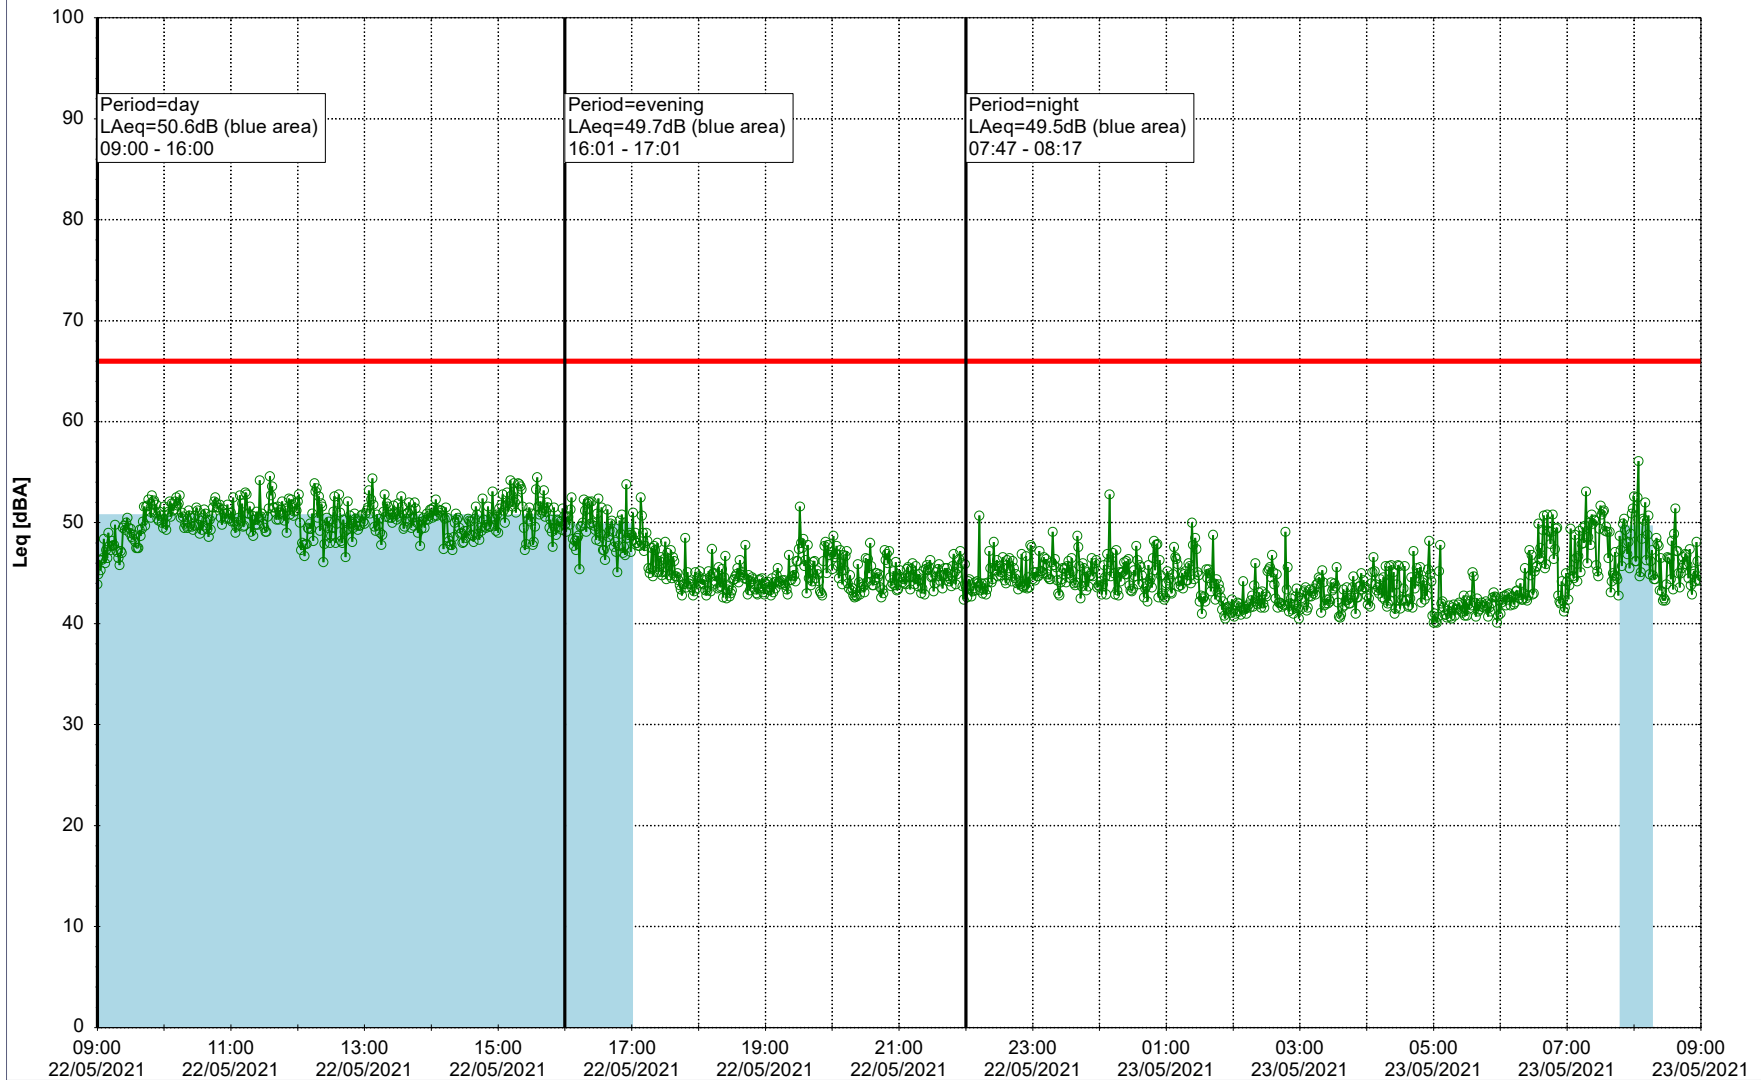

- Ørsted Værket

Noise Time Related Diagram

20/05/2021
21/05/2021

○○○ EBR-OVK_NS02

Project: Kronos Sydhavnen
Construction: Enghave Brygge
Location: N-V

Plan View

Remarks

- Tegholmen

Noise Time Related Diagram

21/05/2021
22/05/2021

○○○○ EBR-OVK_NS02

Project: Kronos Sydhavnen
Construction: Enghave Brygge
Location: N-V

Plan View

Remarks

- Ørsted Værket

Noise Time Related Diagram

22/05/2021
23/05/2021

○○○ EBR-OVK_NS02

Project: Kronos Sydhavnen
Construction: Enghave Brygge
Location: N-V

Plan View

Remarks

- Tegholmen

Noise Time Related Diagram

23/05/2021
24/05/2021