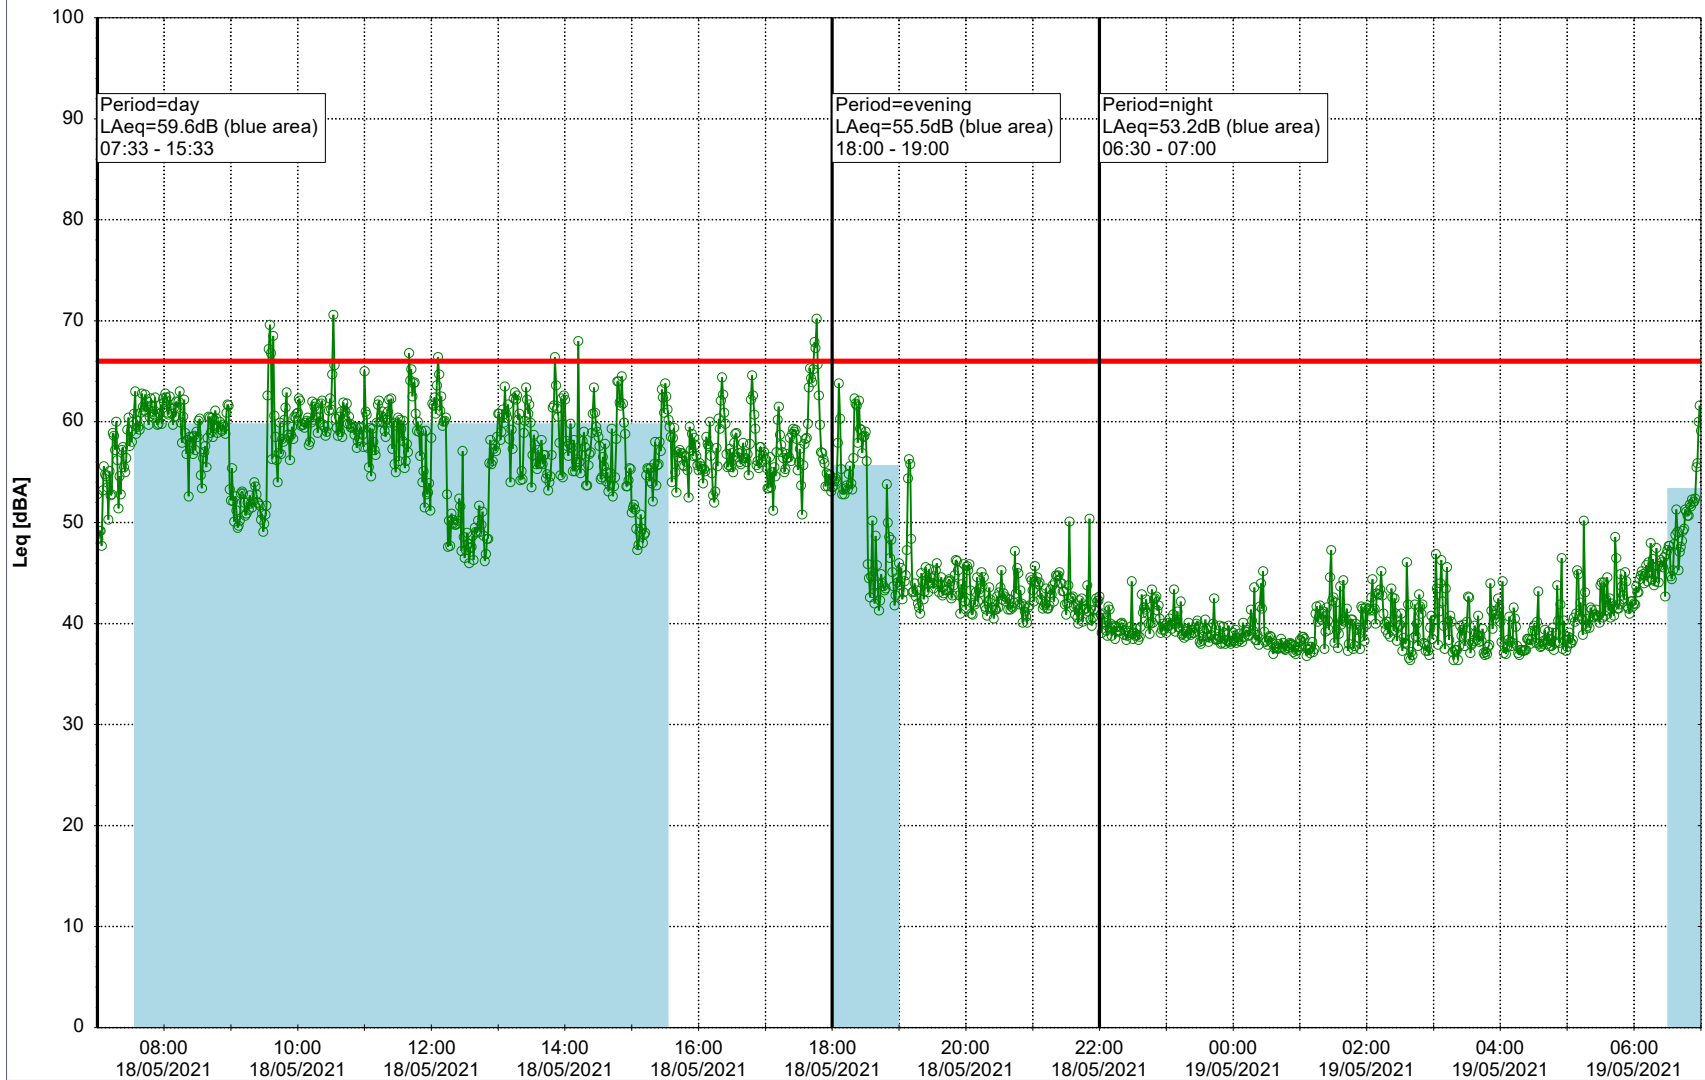

Plan View

Remarks

- Ørsted Værket

Noise Time Related Diagram

18/05/2021
19/05/2021

○○○○ EBR-OVK_NS02

Project: Kronos Sydhavnen
Construction: Enghave Brygge
Location: N-V

Plan View

Remarks

- Ørsted Værket

Noise Time Related Diagram

19/05/2021
20/05/2021

○○○ EBR-OVK_NS02

Project: Kronos Sydhavnen
Construction: Enghave Brygge
Location: N-V

Plan View

Remarks

- Ørsted Værket

Noise Time Related Diagram

20/05/2021
21/05/2021

○○○ EBR-OVK_NS02

Project: Kronos Sydhavnen
Construction: Enghave Brygge
Location: N-V

Plan View

Remarks

- Tegholmen

Noise Time Related Diagram

21/05/2021
22/05/2021

○○○○ EBR-OVK_NS02

Project: Kronos Sydhavnen
Construction: Enghave Brygge
Location: N-V

Plan View

Remarks

- Ørsted Værket

Noise Time Related Diagram