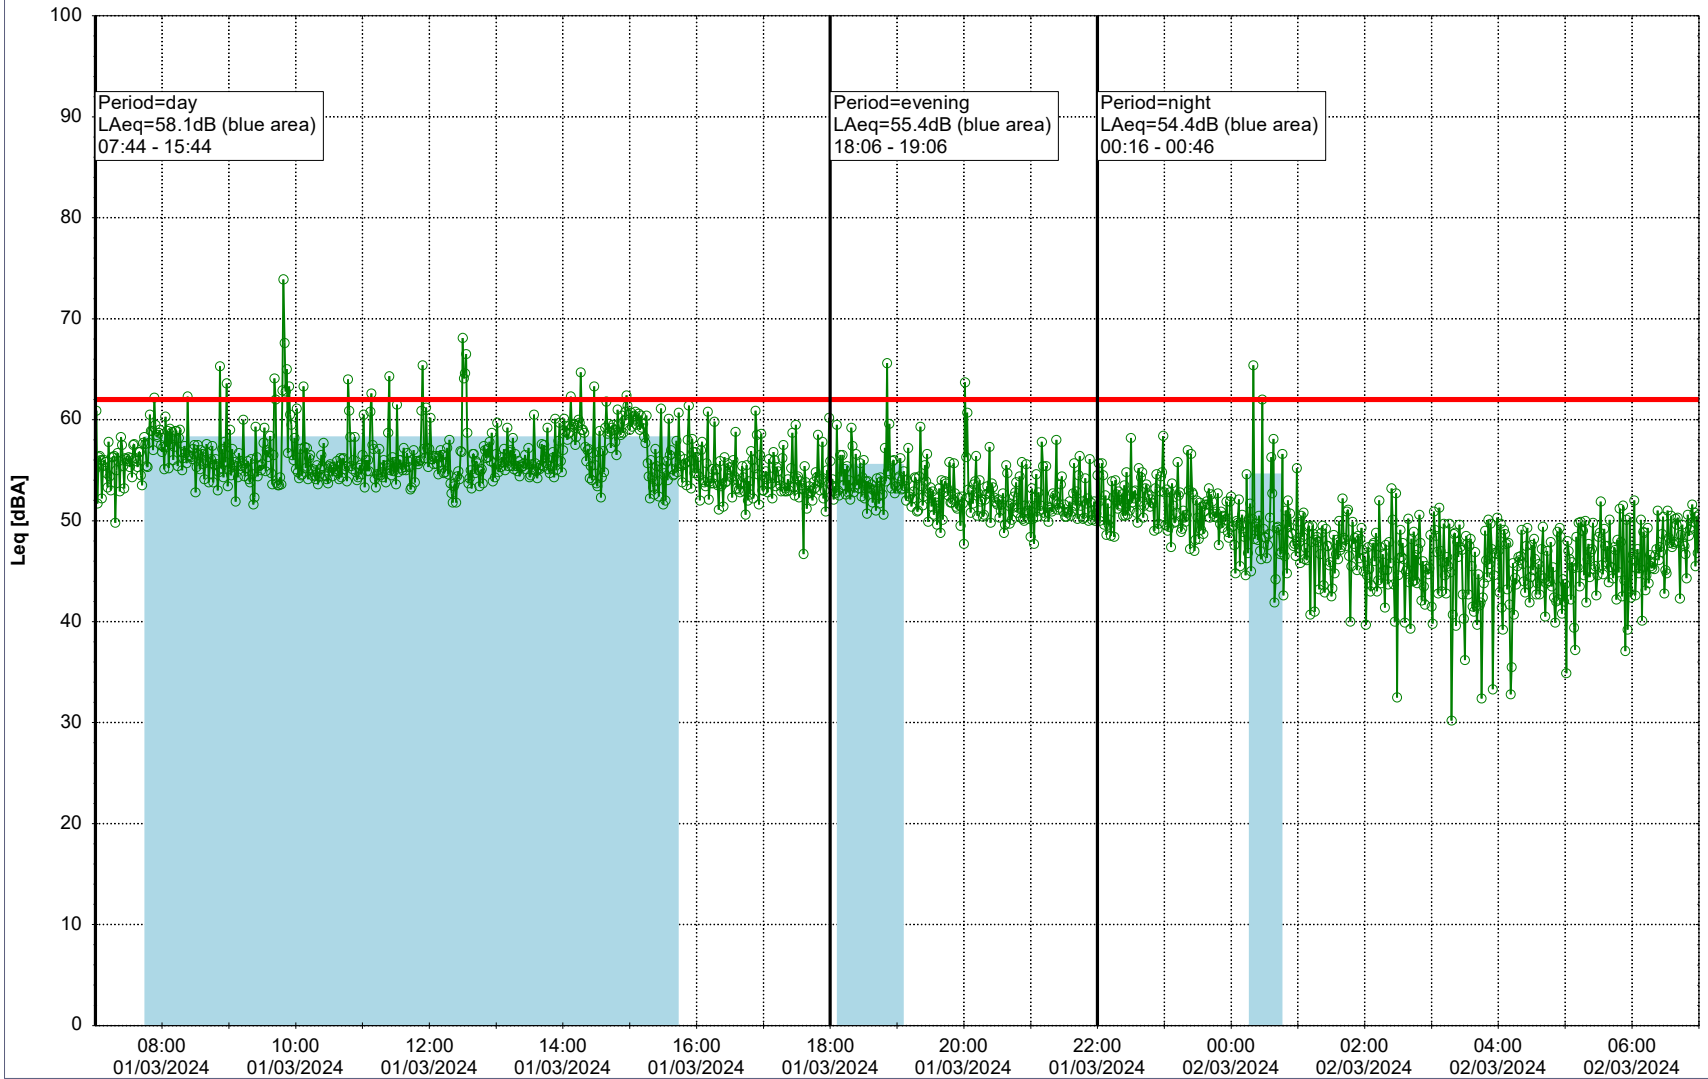

...

Noise Time Related Diagram

28/02/2024
29/02/2024

○○○ GAB_NS01

Project: Kronos Sydhavnen
Construction: Gåsebæk
Location: N-V

Plan View

Remarks

...

Noise Time Related Diagram

29/02/2024
01/03/2024

○○○ GAB_NS01

Project: Kronos Sydhavnen
Construction: Gåsebæk
Location: N-V

Plan View

Remarks

...

Noise Time Related Diagram

01/03/2024
02/03/2024

○○○ GAB_NS01

Project: Kronos Sydhavnen
Construction: Gåsebæk
Location: N-V

02/03/2024
03/03/2024

Remarks

...

Noise Time Related Diagram

○○○ GAB_NS01

Project: Kronos Sydhavnen
Construction: Gåsebæk
Location: N-V

03/03/2024
04/03/2024

Plan View

Remarks

...

Noise Time Related Diagram

○○○ GAB_NS01