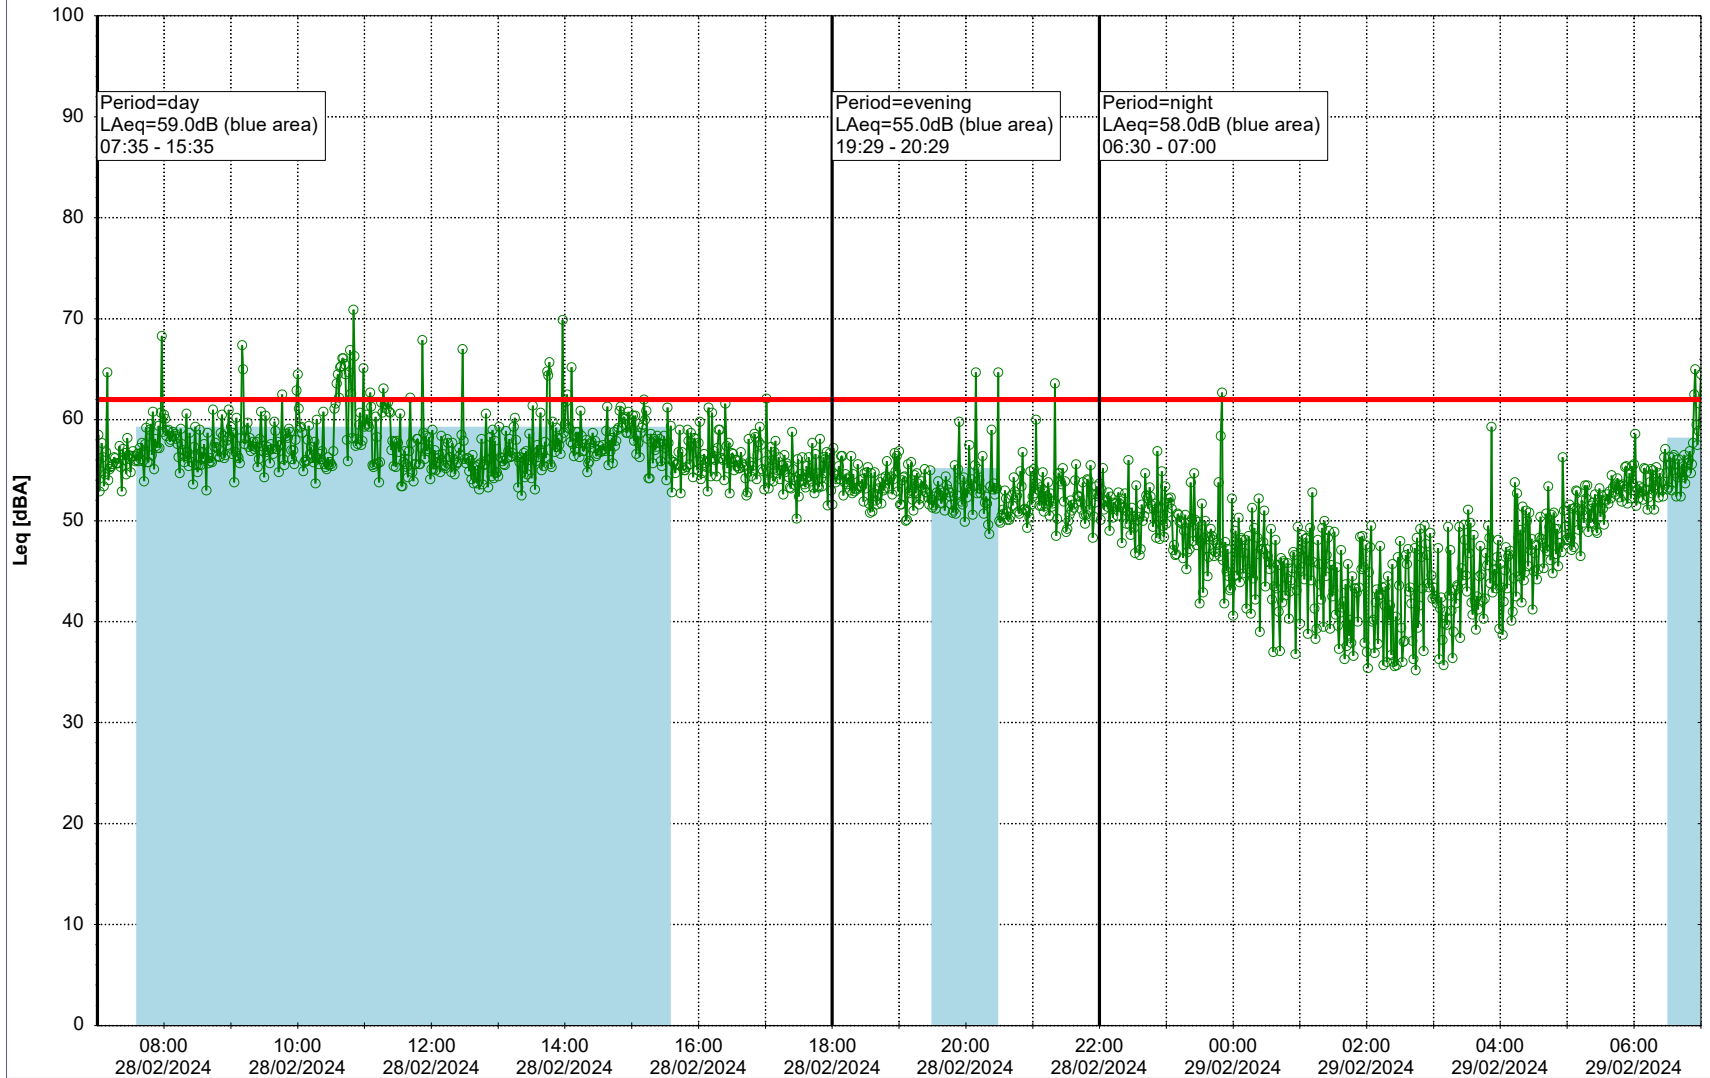

Noise Time Related Diagram

28/02/2024
29/02/2024

○○○ GAB_NS01