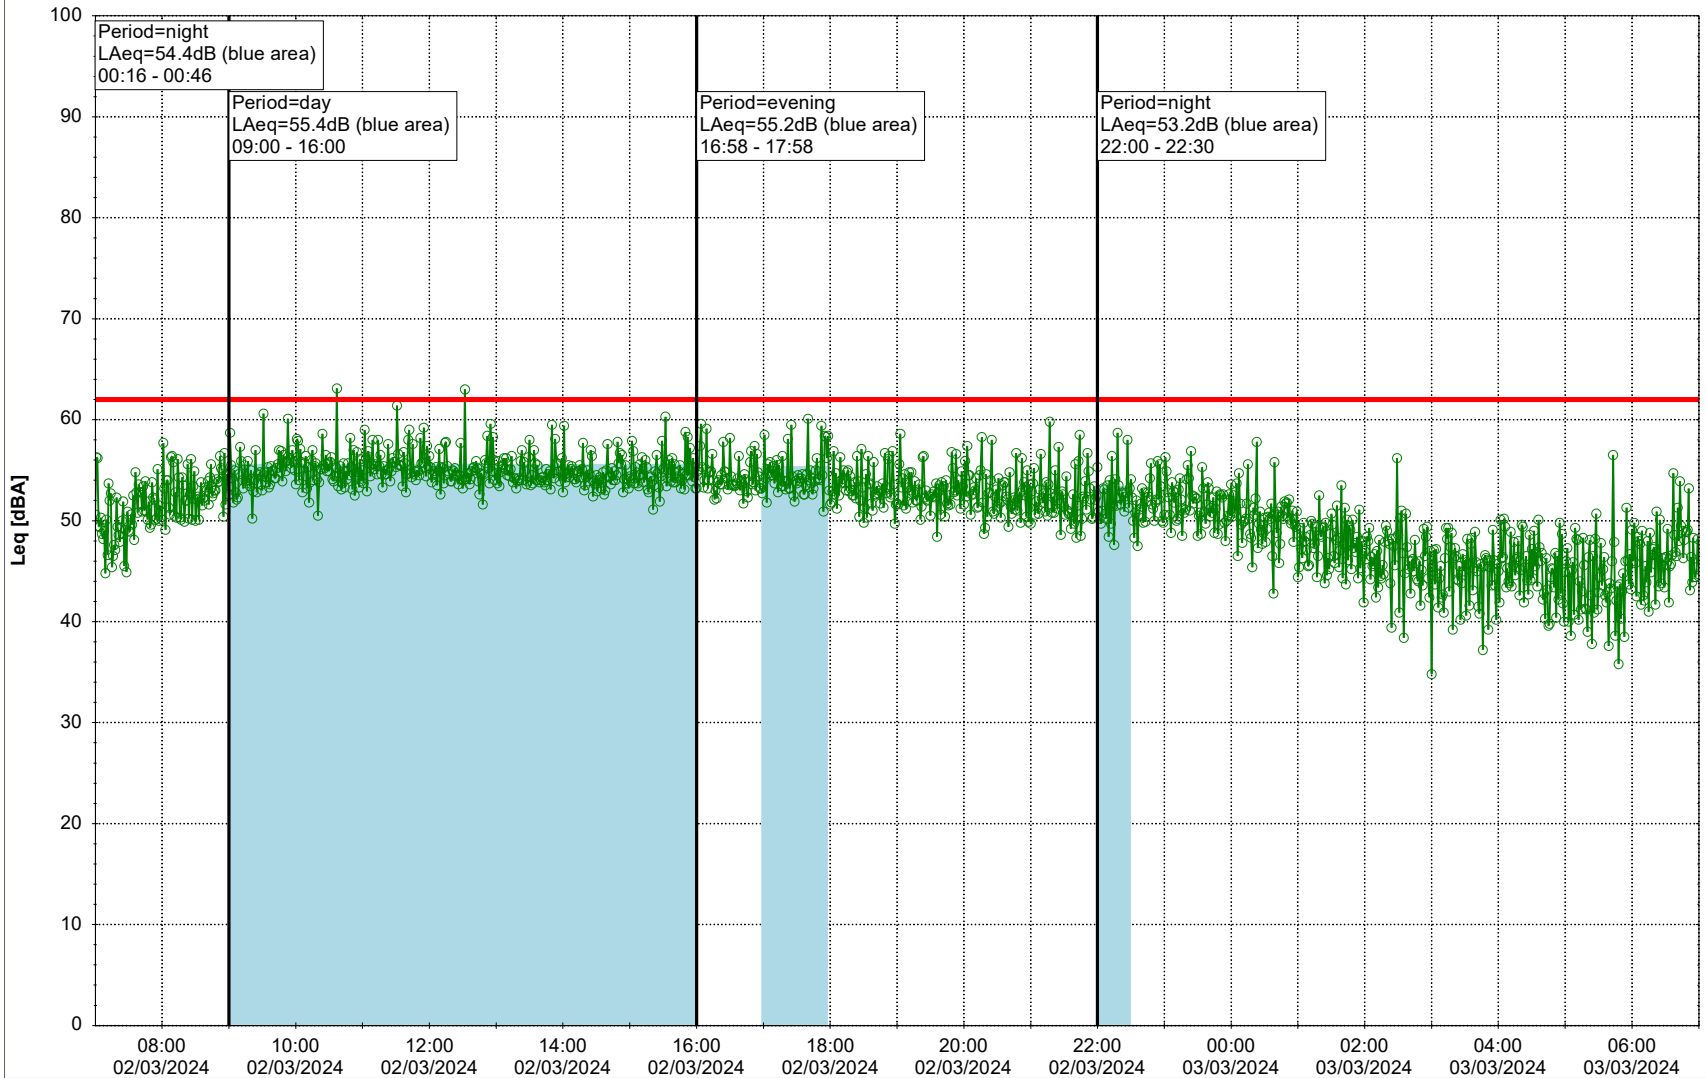

Noise Time Related Diagram

29/02/2024
01/03/2024

○○○ GAB_NS01

Project: Kronos Sydhavnen
Construction: Gåsebæk
Location: N-V

Plan View

Remarks

...

Noise Time Related Diagram

01/03/2024
02/03/2024

○○○ GAB_NS01

Project: Kronos Sydhavnen
Construction: Gåsebæk
Location: N-V

02/03/2024
03/03/2024

Remarks

...

Noise Time Related Diagram

○○○ GAB_NS01

Project: Kronos Sydhavnen
Construction: Gåsebæk
Location: N-V

03/03/2024
04/03/2024

Plan View

Remarks

...

Noise Time Related Diagram

○○○ GAB_NS01