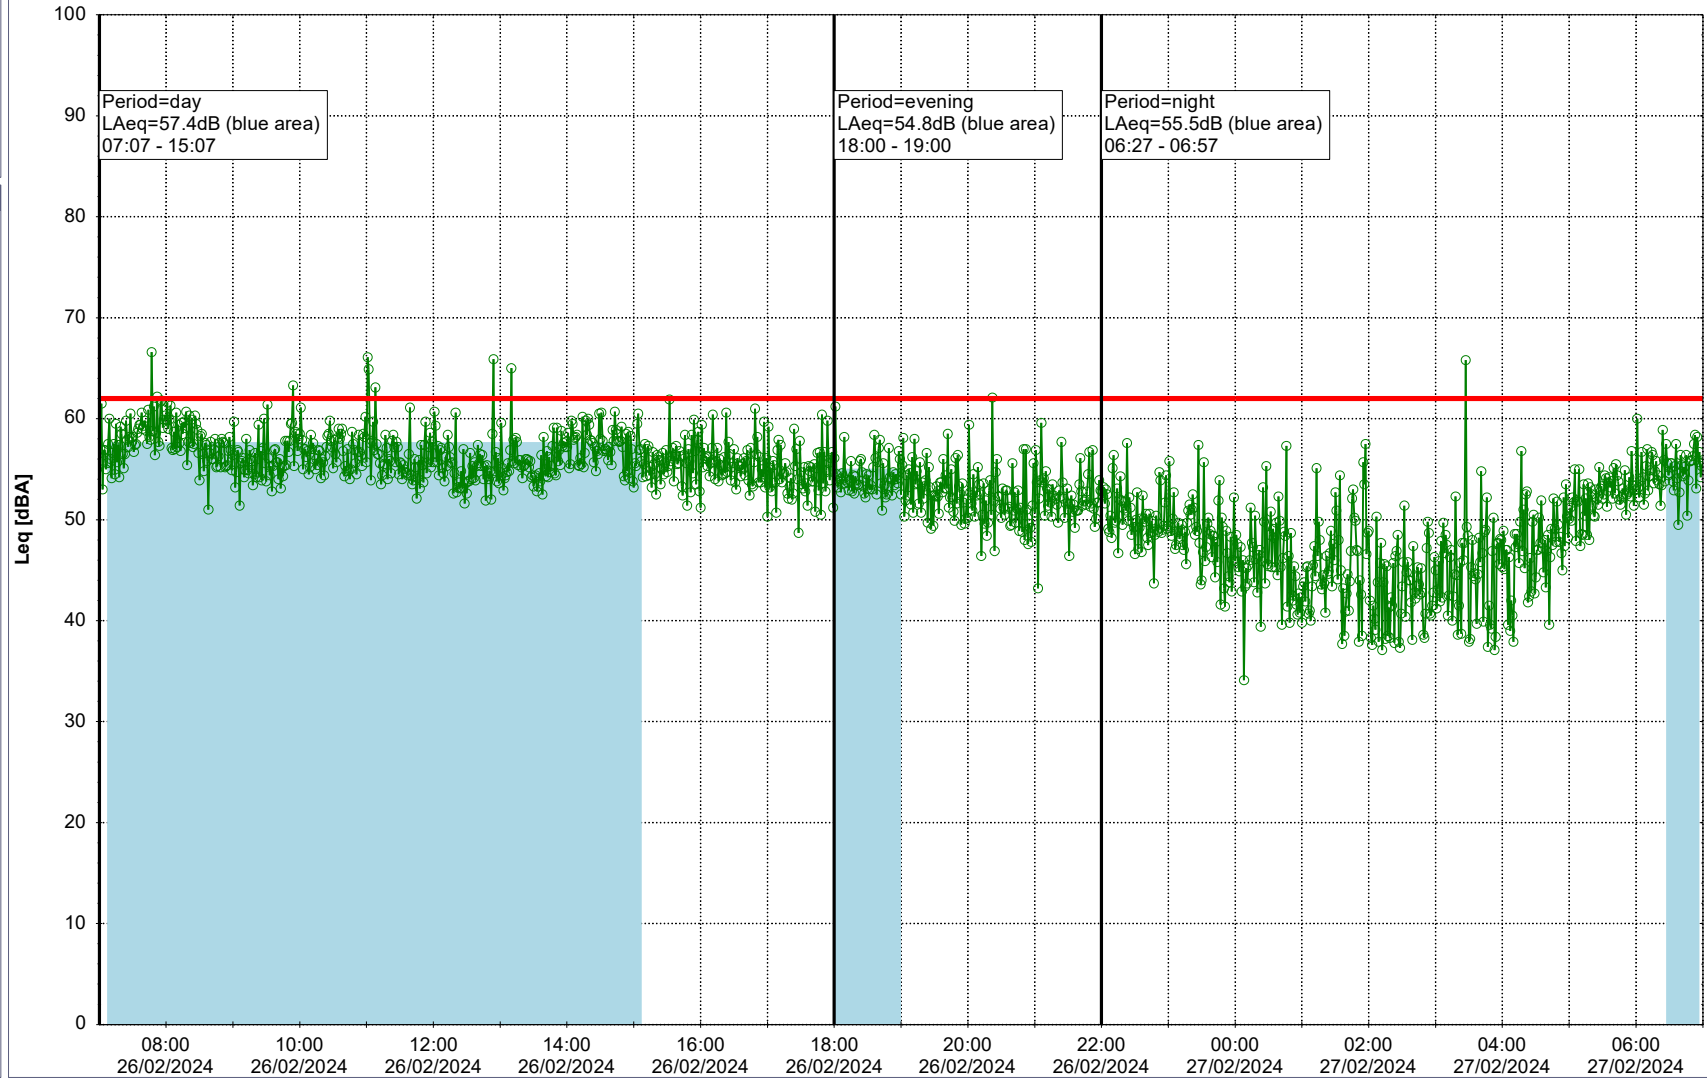

Project: Kronos Sydhavnen
Construction: Gåsebæk
Location: N-V

26/02/2024
27/02/2024

Remarks

...

Noise Time Related Diagram

○○○ GAB_NS01

Project: Kronos Sydhavnen
Construction: Gåsebæk
Location: N-V

Plan View

Remarks

...

Noise Time Related Diagram

27/02/2024
28/02/2024

○○○ GAB_NS01

Project: Kronos Sydhavnen
Construction: Gåsebæk
Location: N-V

Plan View

Remarks

01/03/2024
02/03/2024

○○○ GAB_NS01

Project: Kronos Sydhavnen
Construction: Gåsebæk
Location: N-V

02/03/2024
03/03/2024

Remarks

...

Noise Time Related Diagram

○○○ GAB_NS01

Project: Kronos Sydhavnen
Construction: Gåsebæk
Location: N-V

03/03/2024
04/03/2024

Plan View

Remarks

...

Noise Time Related Diagram

○○○ GAB_NS01