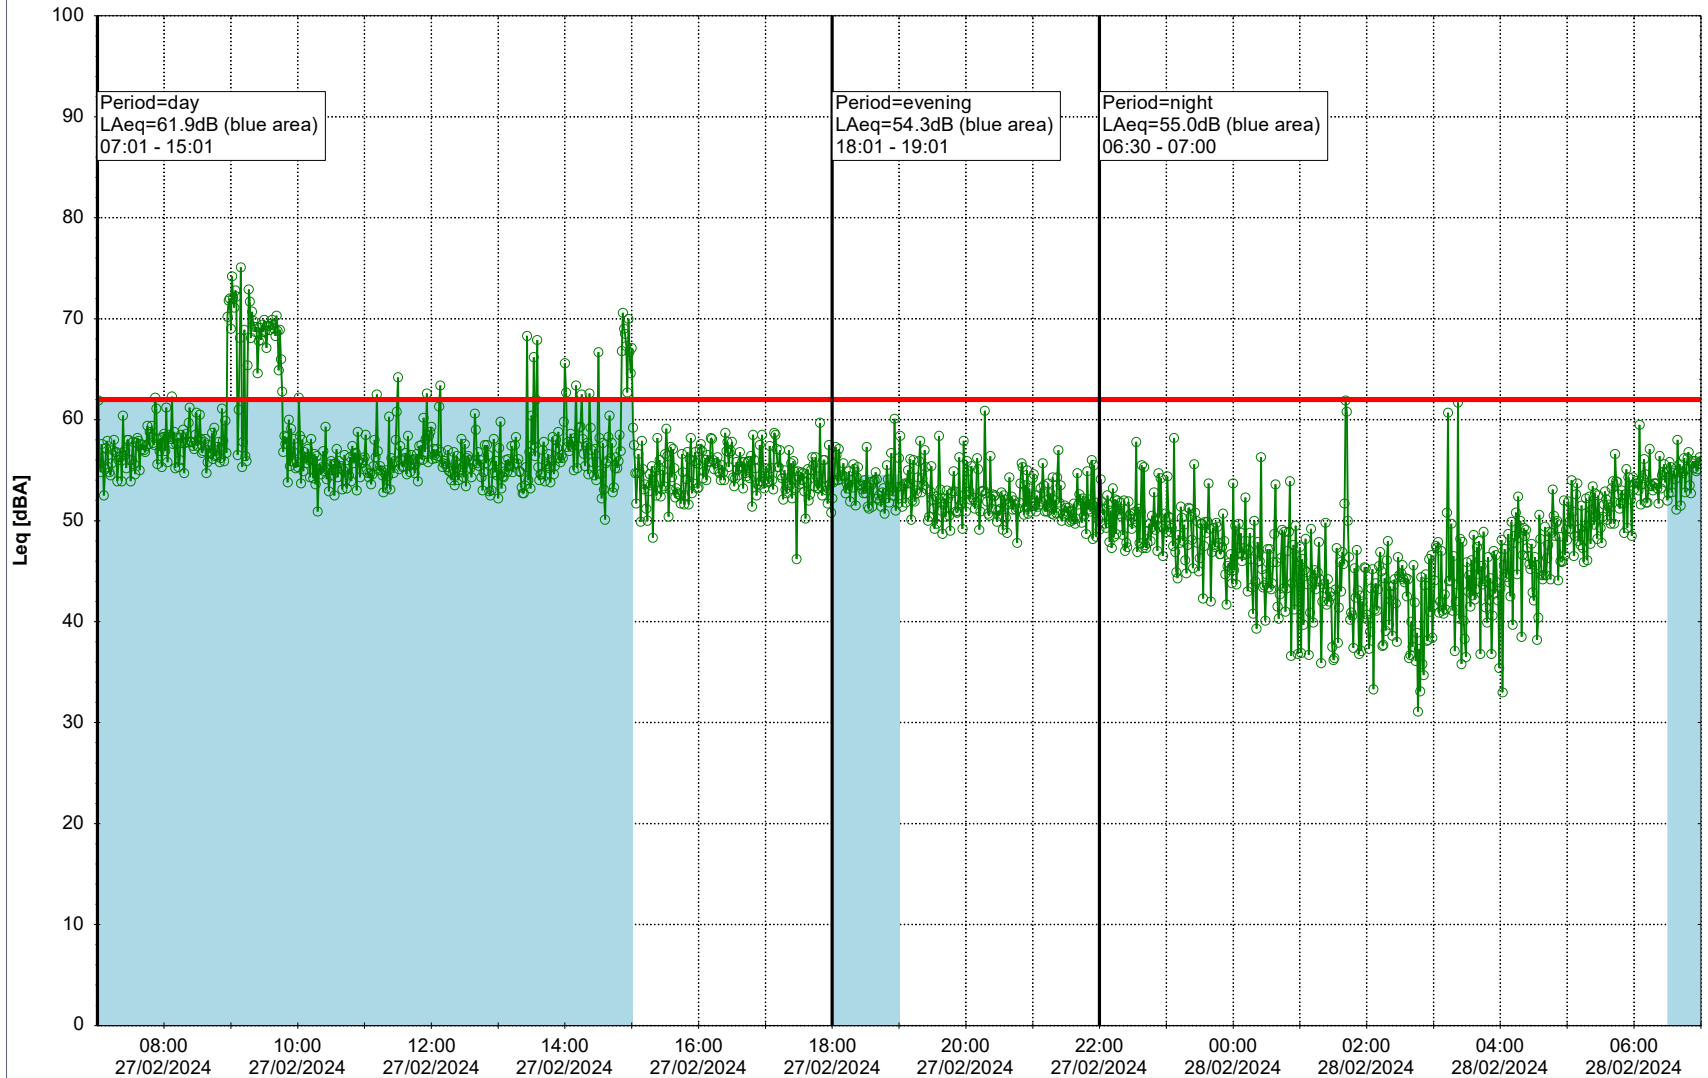

Project: Kronos Sydhavnen
Construction: Gåsebæk
Location: N-V

26/02/2024
27/02/2024

Remarks

...

Noise Time Related Diagram

○○○ GAB_NS01

Project: Kronos Sydhavnen
Construction: Gåsebæk
Location: N-V

Plan View

Remarks

...

Noise Time Related Diagram

27/02/2024
28/02/2024

○○○ GAB_NS01

Project: Kronos Sydhavnen
Construction: Gåsebæk
Location: N-V

Plan View

Remarks

01/03/2024
02/03/2024

○○○ GAB_NS01

Project: Kronos Sydhavnen
Construction: Gåsebæk
Location: N-V

02/03/2024
03/03/2024

Remarks

...

Noise Time Related Diagram

○○○ GAB_NS01

Project: Kronos Sydhavnen
Construction: Gåsebæk
Location: N-V

03/03/2024
04/03/2024

Plan View

Remarks

...

Noise Time Related Diagram

○○○ GAB_NS01