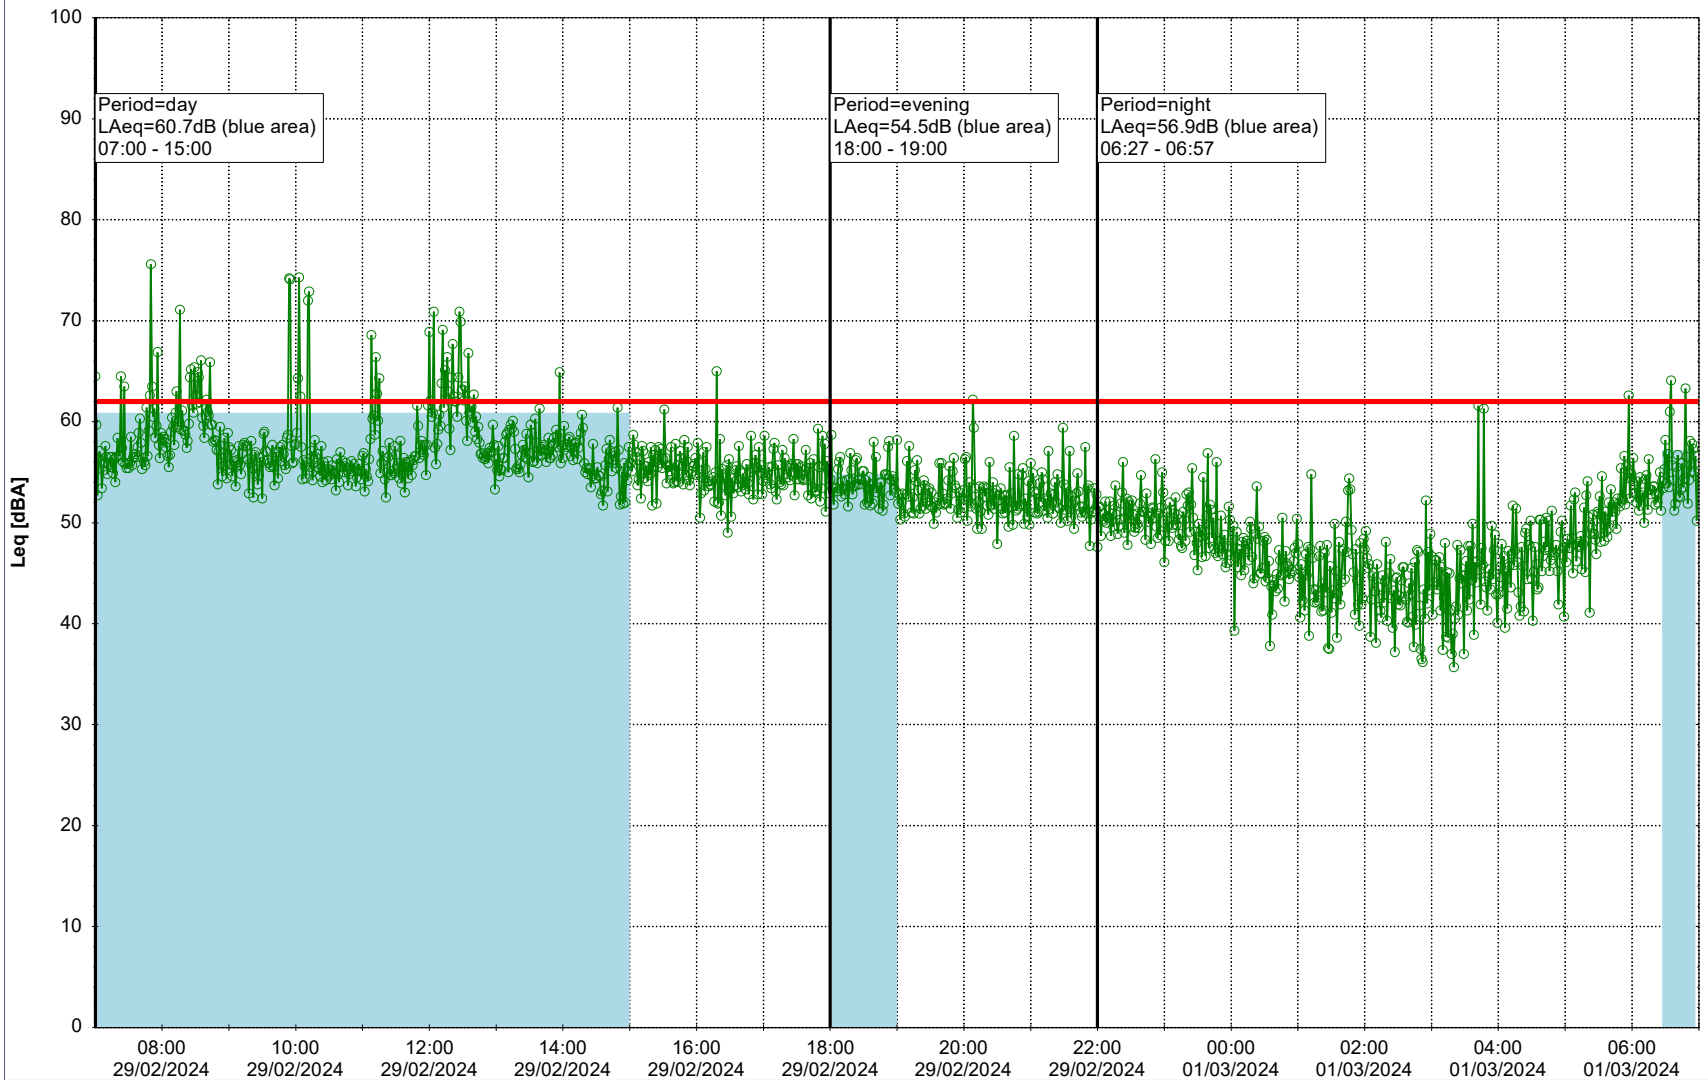

...

Noise Time Related Diagram

28/02/2024
29/02/2024

○○○ GAB_NS01

Project: Kronos Sydhavnen
Construction: Gåsebæk
Location: N-V

Plan View

Remarks

...

Noise Time Related Diagram

29/02/2024
01/03/2024

○○○ GAB_NS01

Project: Kronos Sydhavnen
Construction: Gåsebæk
Location: N-V

Plan View

Remarks

...

Noise Time Related Diagram

01/03/2024
02/03/2024

○○○ GAB_NS01

Project: Kronos Sydhavnen
Construction: Gåsebæk
Location: N-V

02/03/2024
03/03/2024

Remarks

...

Noise Time Related Diagram

○○○ GAB_NS01

Project: Kronos Sydhavnen
Construction: Gåsebæk
Location: N-V

03/03/2024
04/03/2024

Plan View

Remarks

...

Noise Time Related Diagram

○○○ GAB_NS01