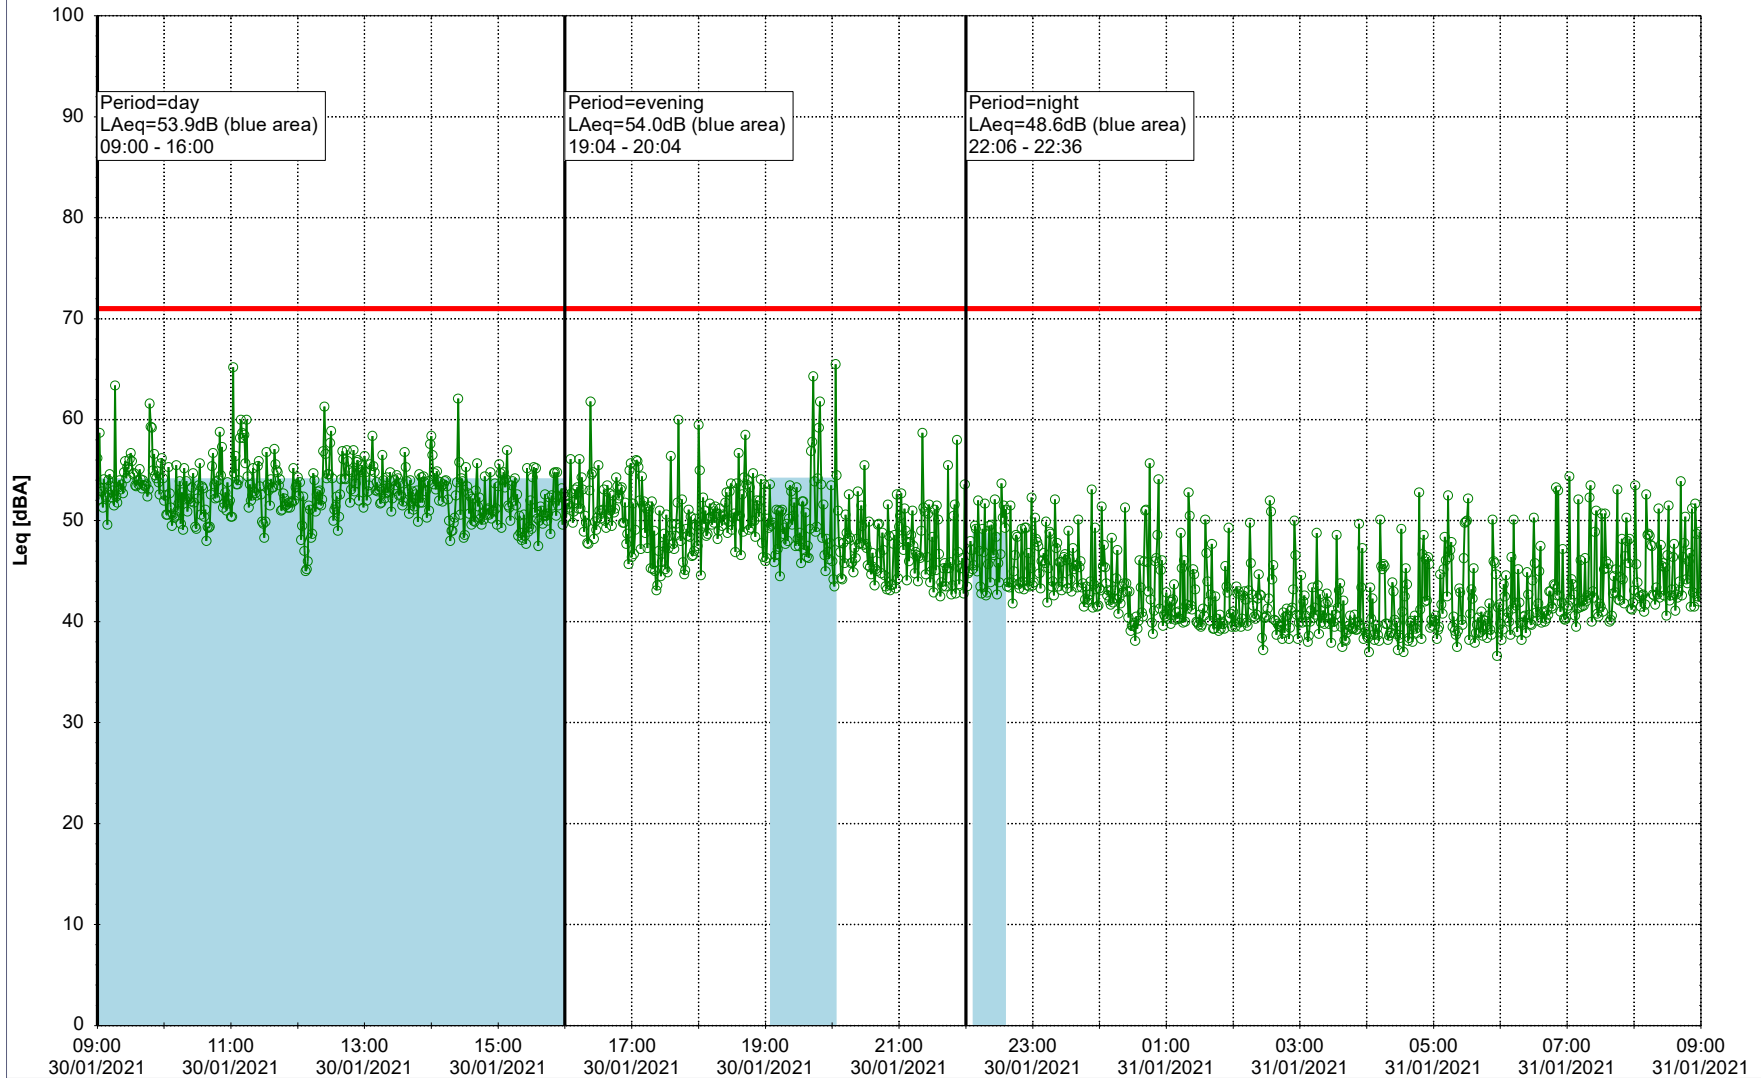

Noise Time Related Diagram

29/01/2021
30/01/2021

○ ○ ○ ○ NEL_NS01

Project: Kronos Sydhavnen
Construction: Ny Ellebjerg
Location: N-V

Plan View

Remarks

...

Noise Time Related Diagram

30/01/2021
31/01/2021

○ ○ ○ ○ NEL_NS01

Project: Kronos Sydhavnen
Construction: Ny Ellebjerg
Location: N-V

31/01/2021
01/02/2021

Plan View

Remarks

...

Noise Time Related Diagram