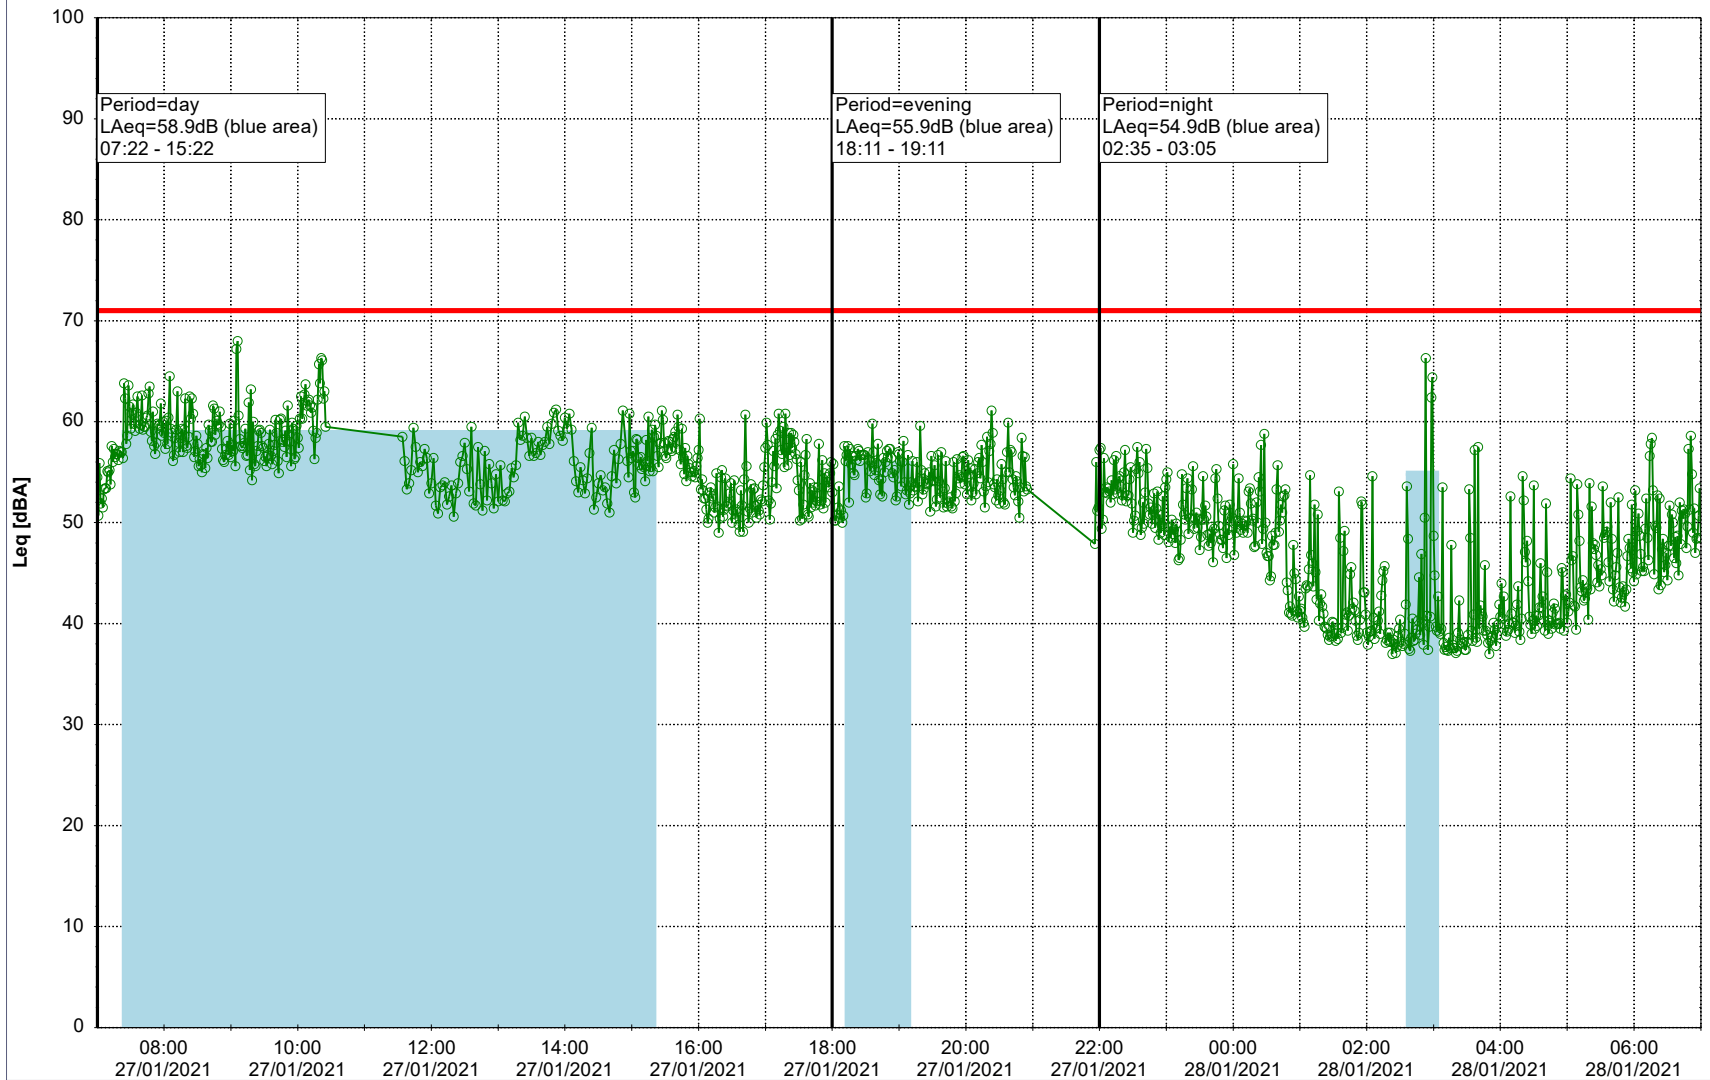

Plan View

Remarks

...

Noise Time Related Diagram

26/01/2021
27/01/2021

○ NEL_NS01

Project: Kronos Sydhavnen
Construction: Ny Ellebjerg
Location: N-V

Plan View

Remarks

- Tegholmen

Noise Time Related Diagram

27/01/2021
28/01/2021

○ NEL_NS01

Project: Kronos Sydhavnen
Construction: Ny Ellebjerg
Location: N-V

Plan View

Remarks

Noise Time Related Diagram

29/01/2021
30/01/2021

○ ○ ○ ○ NEL_NS01

Project: Kronos Sydhavnen
Construction: Ny Ellebjerg
Location: N-V

Plan View

Remarks

...

Noise Time Related Diagram

30/01/2021
31/01/2021

○ ○ ○ ○ NEL_NS01

Project: Kronos Sydhavnen
Construction: Ny Ellebjerg
Location: N-V

31/01/2021
01/02/2021

Plan View

Remarks

...

Noise Time Related Diagram