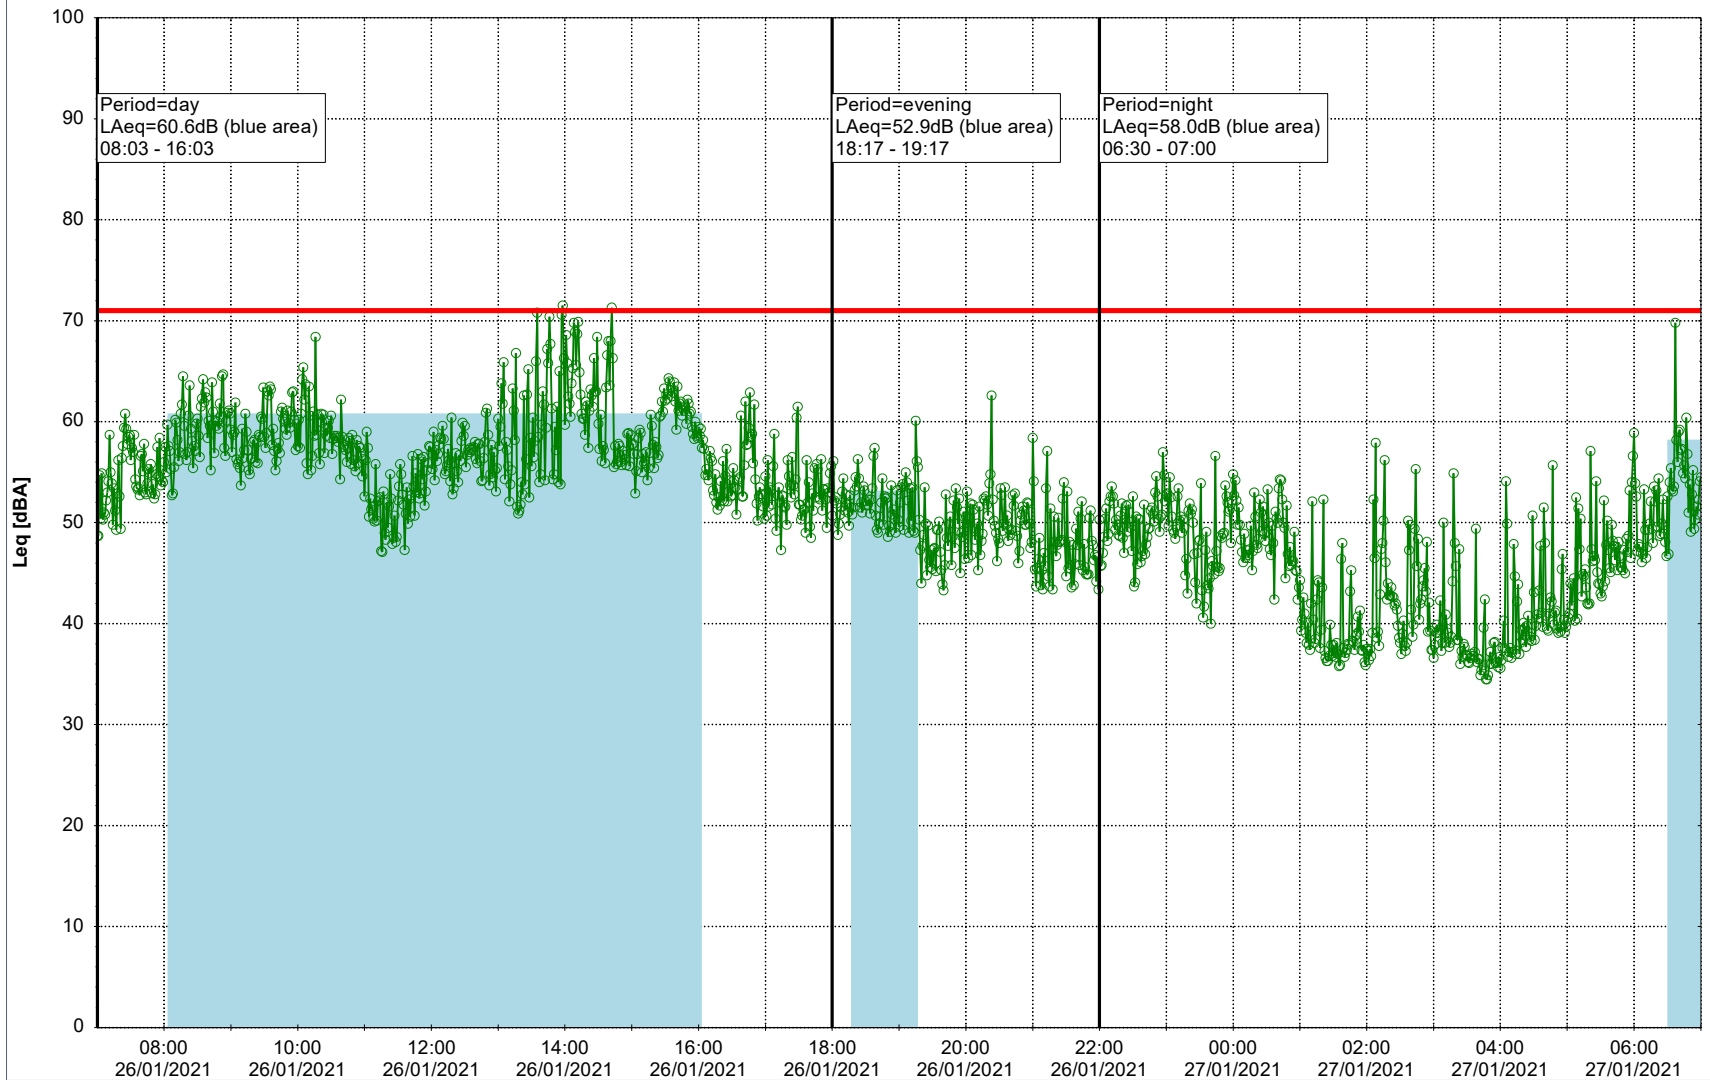

Plan View

Remarks

...

Noise Time Related Diagram

26/01/2021
27/01/2021

○ NEL_NS01

Project: Kronos Sydhavnen
Construction: Ny Ellebjerg
Location: N-V

Plan View

Remarks

- Tegholmen

Noise Time Related Diagram

27/01/2021
28/01/2021

○ NEL_NS01

Project: Kronos Sydhavnen
Construction: Ny Ellebjerg
Location: N-V

Plan View

Remarks

Noise Time Related Diagram

29/01/2021
30/01/2021

○ ○ ○ ○ NEL_NS01

Project: Kronos Sydhavnen
Construction: Ny Ellebjerg
Location: N-V

Plan View

Remarks

...

Noise Time Related Diagram

30/01/2021
31/01/2021

○ ○ ○ ○ NEL_NS01

Project: Kronos Sydhavnen
Construction: Ny Ellebjerg
Location: N-V

31/01/2021
01/02/2021

Plan View

Remarks

...

Noise Time Related Diagram