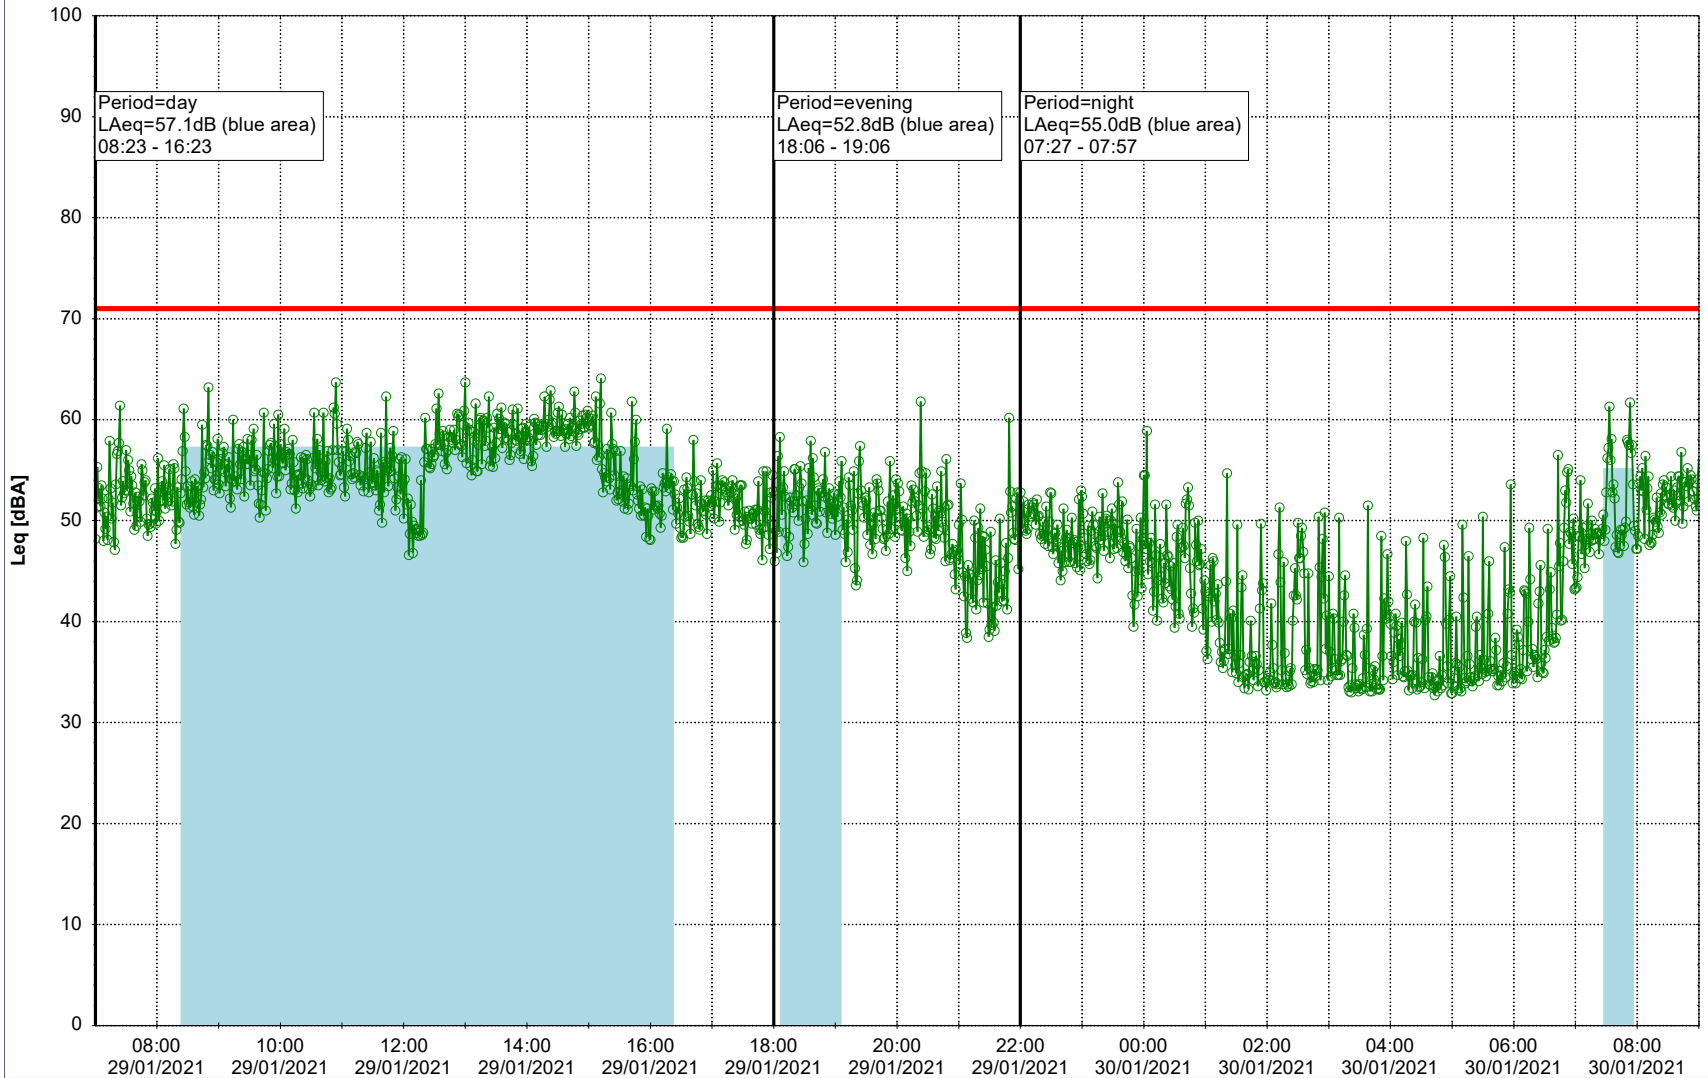

...

Noise Time Related Diagram

28/01/2021
29/01/2021

○ NEL_NS01

Project: Kronos Sydhavnen
Construction: Ny Ellebjerg
Location: N-V

Plan View

Remarks

...

Noise Time Related Diagram

29/01/2021
30/01/2021

○ ○ ○ ○ NEL_NS01

Project: Kronos Sydhavnen
Construction: Ny Ellebjerg
Location: N-V

Plan View

Remarks

...

Noise Time Related Diagram

30/01/2021
31/01/2021

○ ○ ○ ○ NEL_NS01

Project: Kronos Sydhavnen
Construction: Ny Ellebjerg
Location: N-V

31/01/2021
01/02/2021

Plan View

Remarks

...

Noise Time Related Diagram