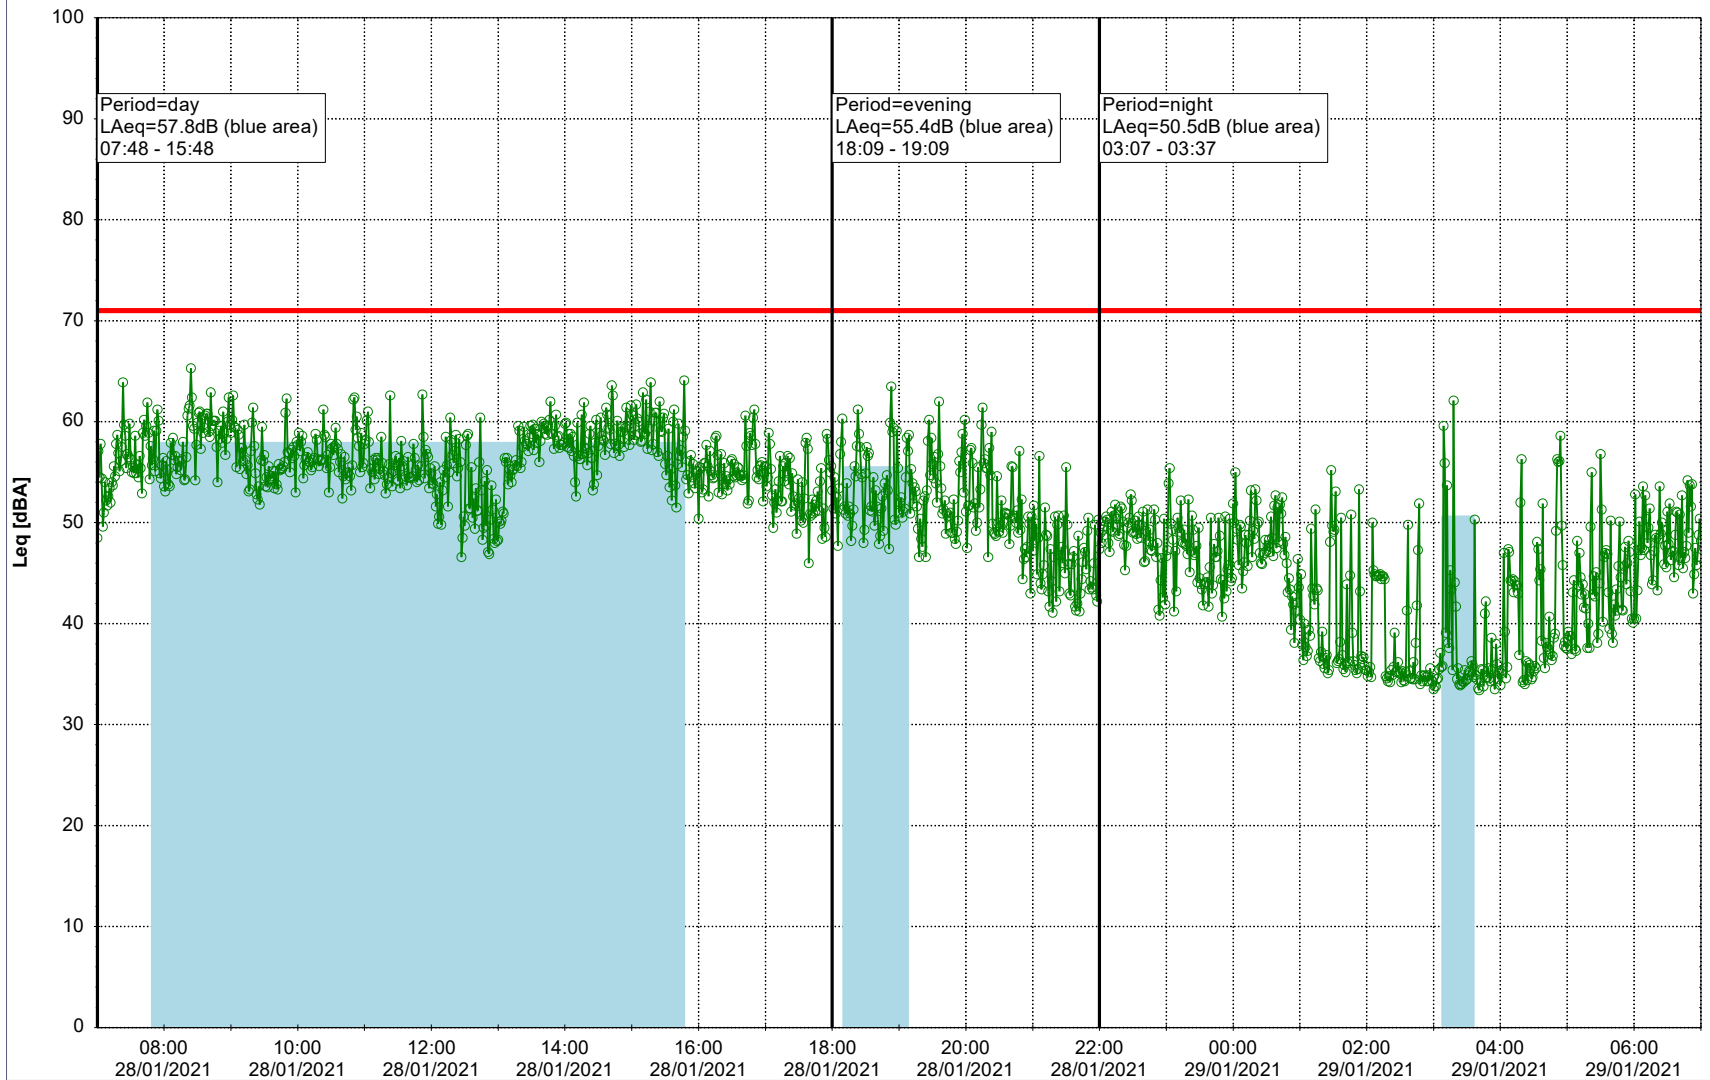

Remarks

- Tegholmen

Noise Time Related Diagram

27/01/2021
28/01/2021

○ NEL_NS01

Project: Kronos Sydhavnen
Construction: Ny Ellebjerg
Location: N-V

Plan View

Remarks

...

Noise Time Related Diagram

28/01/2021
29/01/2021

○ NEL_NS01

Project: Kronos Sydhavnen
Construction: Ny Ellebjerg
Location: N-V

Plan View

Remarks

...

Noise Time Related Diagram

29/01/2021
30/01/2021

○ ○ ○ ○ NEL_NS01

Project: Kronos Sydhavnen
Construction: Ny Ellebjerg
Location: N-V

Plan View

Remarks

...

Noise Time Related Diagram

30/01/2021
31/01/2021

○ ○ ○ ○ NEL_NS01

Project: Kronos Sydhavnen
Construction: Ny Ellebjerg
Location: N-V

31/01/2021
01/02/2021

Plan View

Remarks

...

Noise Time Related Diagram