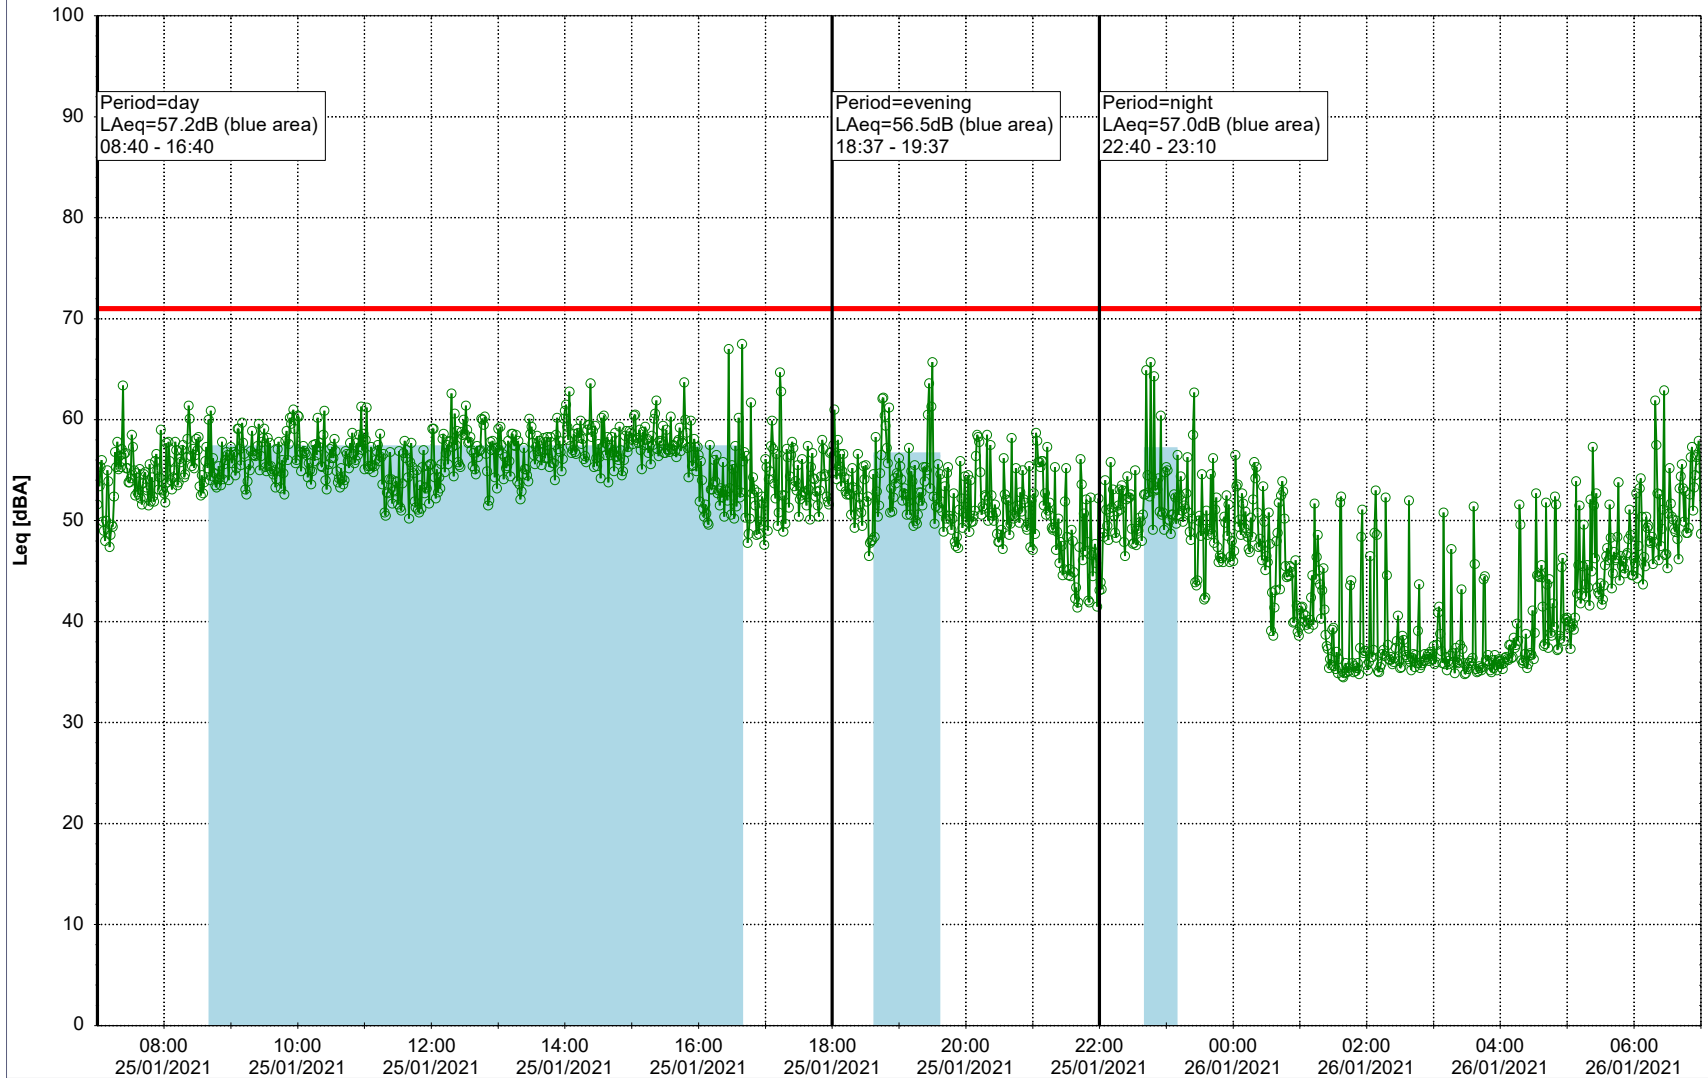

Project: Kronos Sydhavnen
Construction: Ny Ellebjerg
Location: N-V

25/01/2021
26/01/2021

Plan View

Remarks

...

Noise Time Related Diagram

○ NEL_NS01

Project: Kronos Sydhavnen
Construction: Ny Ellebjerg
Location: N-V

Plan View

Remarks

...

Noise Time Related Diagram

26/01/2021
27/01/2021

○ NEL_NS01

Project: Kronos Sydhavnen
Construction: Ny Ellebjerg
Location: N-V

Plan View

Remarks

- Tegholmen

Noise Time Related Diagram

27/01/2021
28/01/2021

○ NEL_NS01

Project: Kronos Sydhavnen
Construction: Ny Ellebjerg
Location: N-V

Plan View

Remarks

30/01/2021
31/01/2021

○ ○ ○ ○ NEL_NS01

Project: Kronos Sydhavnen
Construction: Ny Ellebjerg
Location: N-V

31/01/2021
01/02/2021

Plan View

Remarks

...

Noise Time Related Diagram