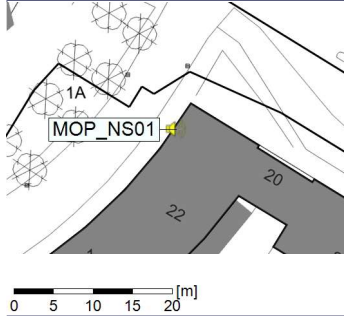

Noise Time Related Diagram

○○○○ MOP_NS01

Project: Kronos Sydhavnen
Construction: Mozarts Plads
Location: N-V

Plan View

Remarks

Noise Time Related Diagram

29/08/2021
29/08/2021

○○○○ MOP_NS01