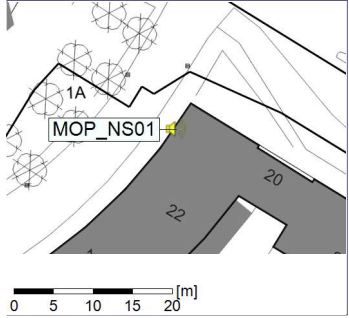

Project: Kronos Sydhavnen
Construction: Mozarts Plads
Location: N-V

23/08/2021
24/08/2021

Plan View