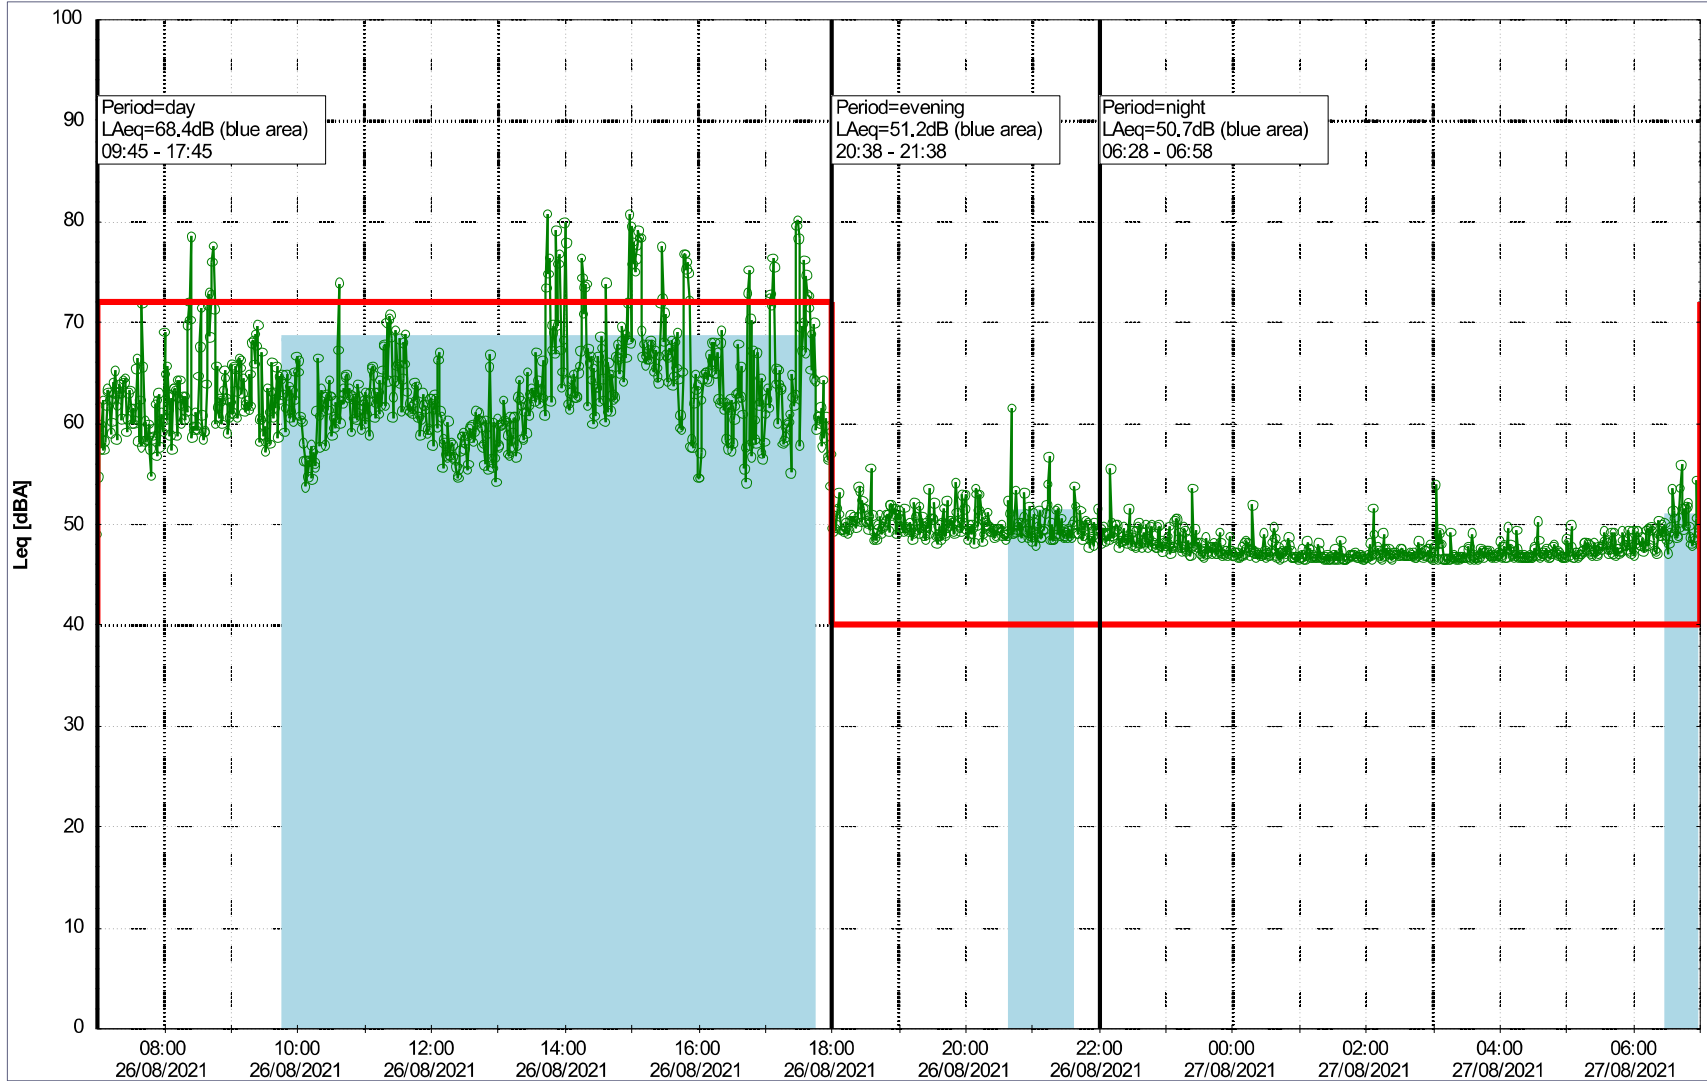

Remarks

...

Noise Time Related Diagram

25/08/2021
26/08/2021

○○○○ MOP_NS01

Project: Kronos Sydhavnen
Construction: Mozarts Plads
Location: N-V

Plan View

Remarks

...

Noise Time Related Diagram

26/08/2021
27/08/2021

○○○○ MOP_NS01

Project: Kronos Sydhavnen
Construction: Mozarts Plads
Location: N-V

Plan View

Remarks

...

Noise Time Related Diagram

○○○○ MOP_NS01

Project: Kronos Sydhavnen
Construction: Mozarts Plads
Location: N-V

Plan View

Remarks

Noise Time Related Diagram

29/08/2021
29/08/2021

○○○○ MOP_NS01