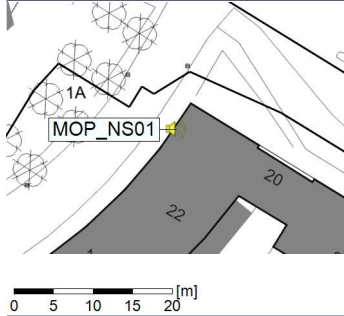

Remarks

...

Noise Time Related Diagram

25/08/2021
26/08/2021

○○○○ MOP_NS01

Project: Kronos Sydhavnen
Construction: Mozarts Plads
Location: N-V

Plan View

Remarks