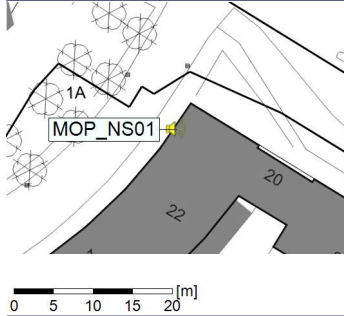

24/08/2021
25/08/2021

Plan View

Remarks

...

Noise Time Related Diagram

○○○○ MOP_NS01

Project: Kronos Sydhavnen
Construction: Mozarts Plads
Location: N-V

Plan View