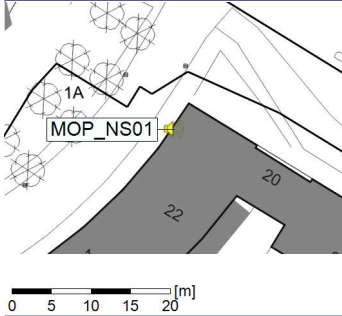

...

Noise Time Related Diagram

26/08/2021
27/08/2021

○○○○ MOP_NS01

Project: Kronos Sydhavnen
Construction: Mozarts Plads
Location: N-V

Plan View

Remarks

...