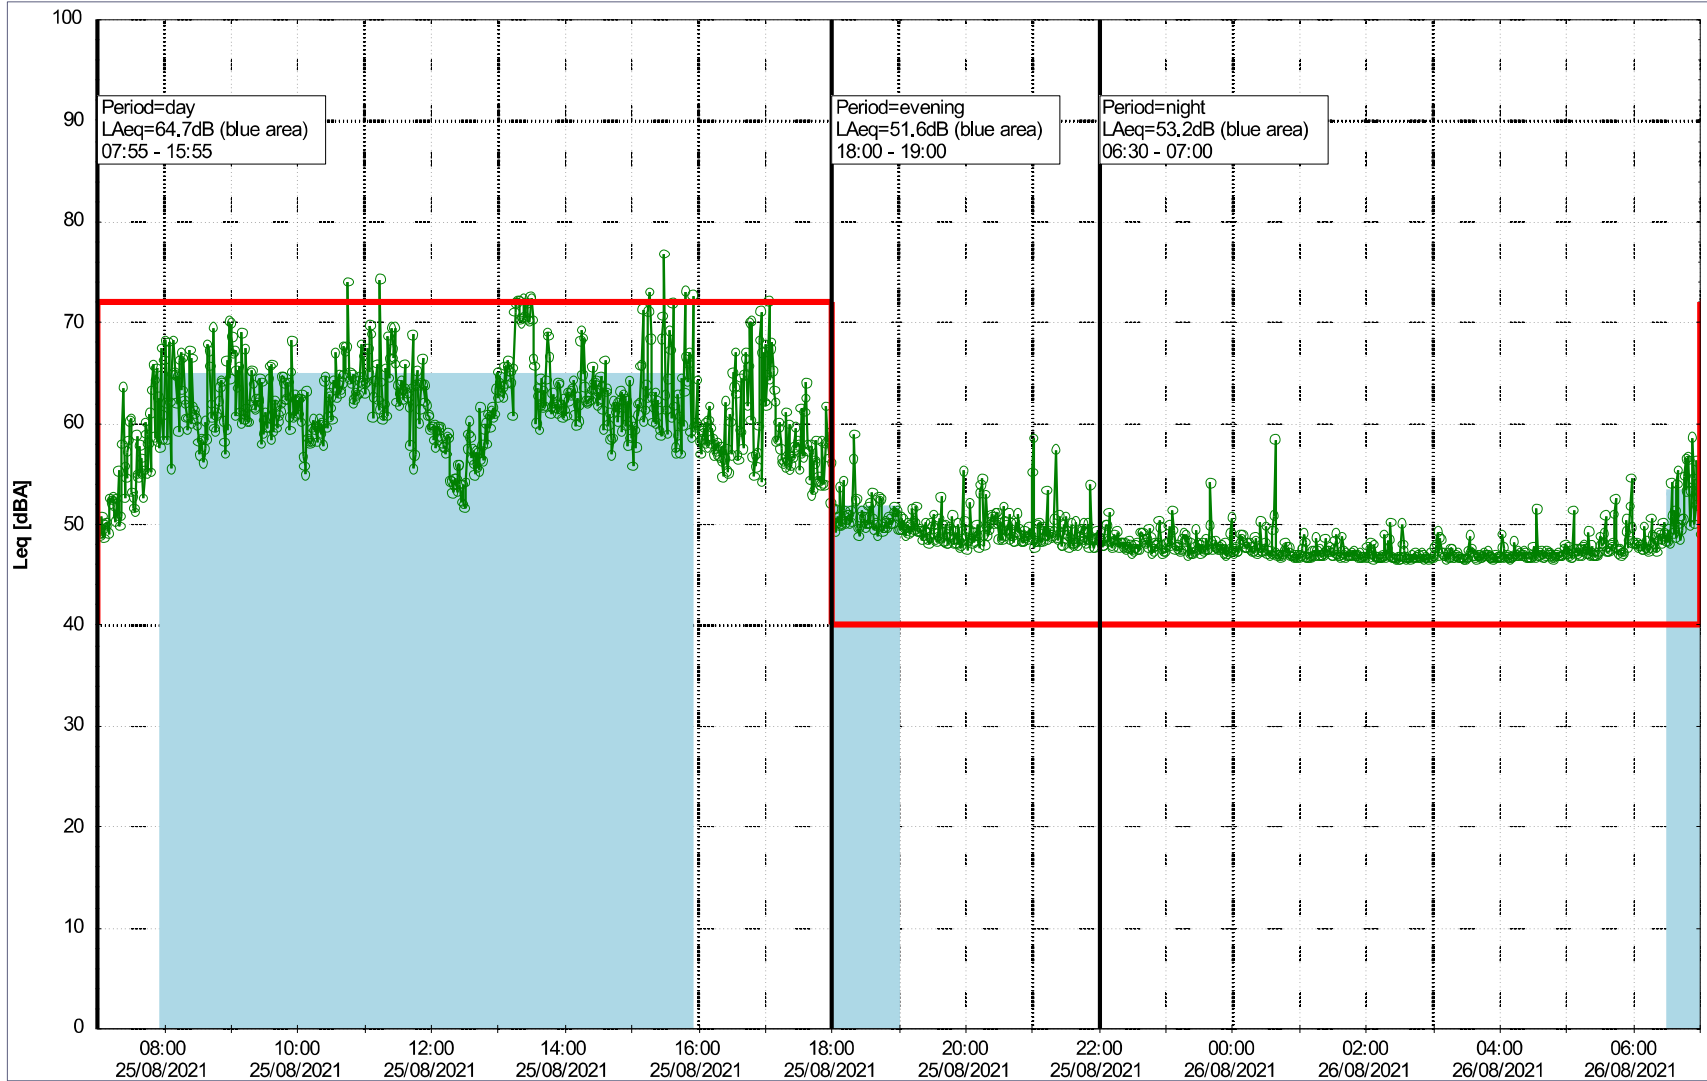

24/08/2021
25/08/2021

Plan View

Remarks

...

Noise Time Related Diagram

○○○○ MOP_NS01

Project: Kronos Sydhavnen
Construction: Mozarts Plads
Location: N-V

Plan View

Remarks

...

Noise Time Related Diagram

25/08/2021
26/08/2021

○○○○ MOP_NS01

Project: Kronos Sydhavnen
Construction: Mozarts Plads
Location: N-V

Plan View

Remarks

Noise Time Related Diagram

○○○○ MOP_NS01

Project: Kronos Sydhavnen
Construction: Mozarts Plads
Location: N-V

Plan View

Remarks

Noise Time Related Diagram

29/08/2021
29/08/2021

○○○○ MOP_NS01