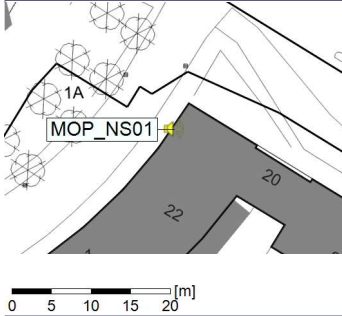

24/08/2021
25/08/2021

Plan View

Remarks

...

Noise Time Related Diagram

○○○○ MOP_NS01

Project: Kronos Sydhavnen
Construction: Mozarts Plads
Location: N-V

Plan View