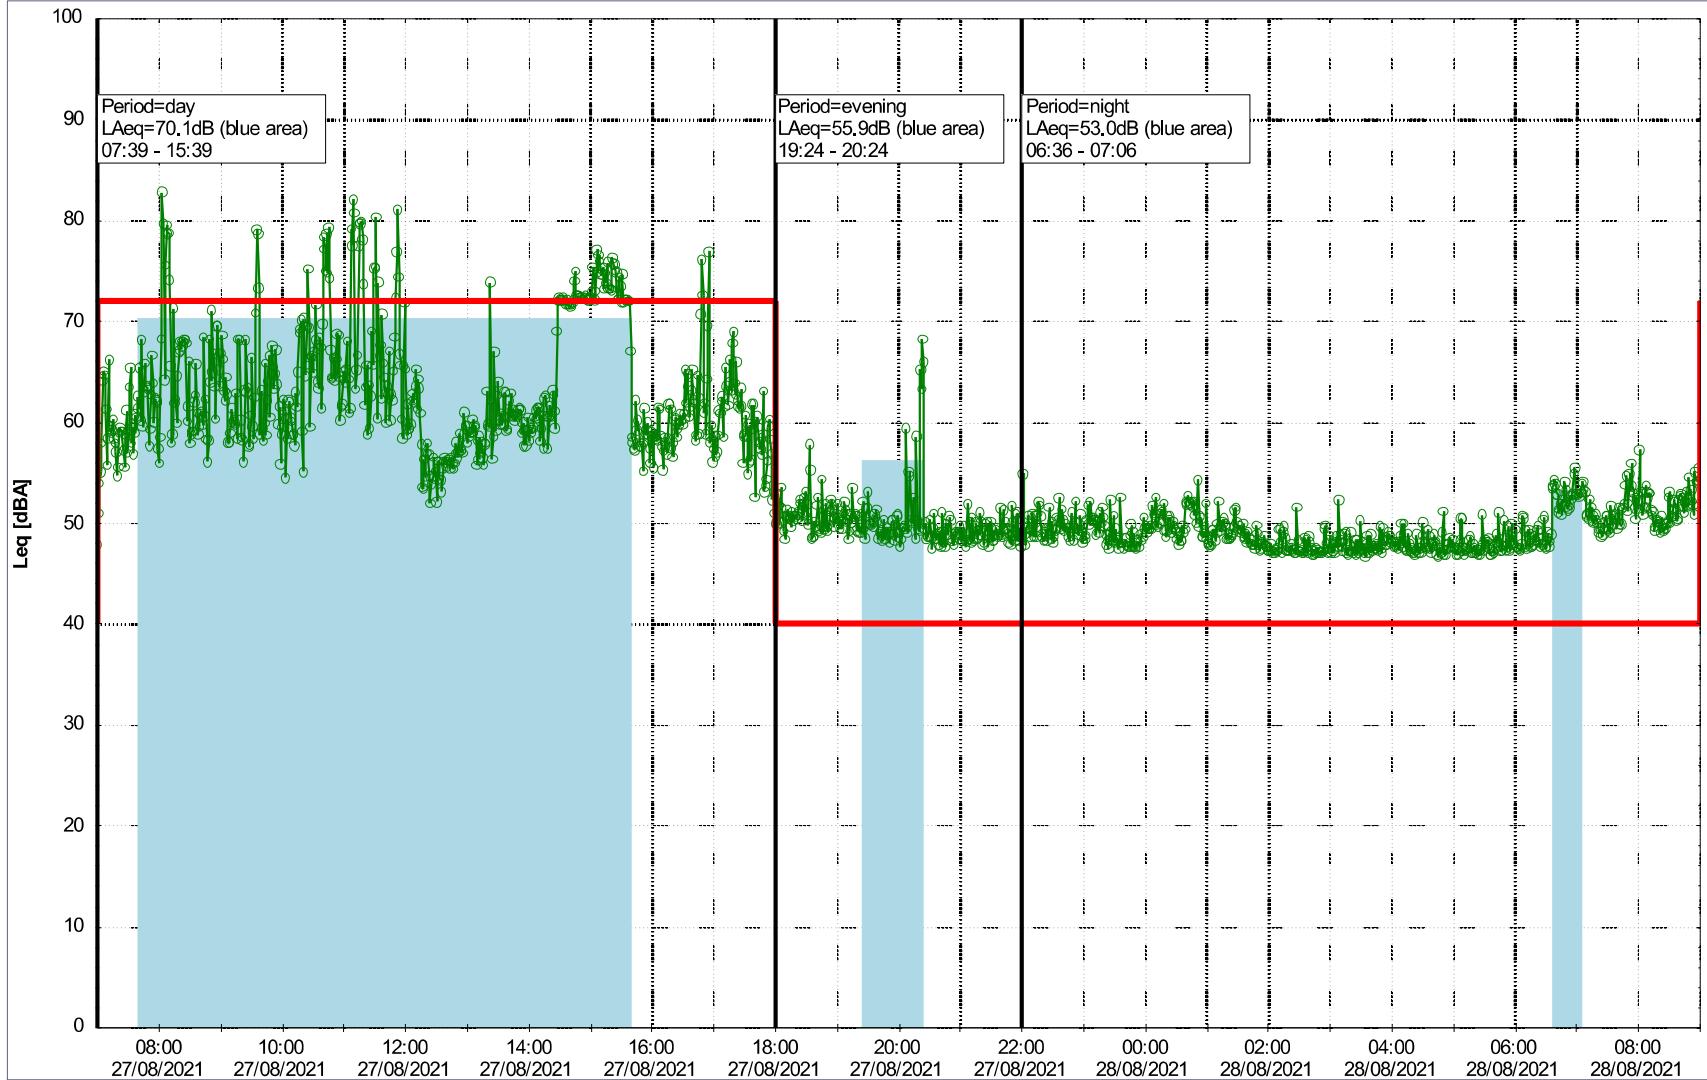

...

Noise Time Related Diagram

26/08/2021
27/08/2021

○○○○ MOP_NS01

Project: Kronos Sydhavnen
Construction: Mozarts Plads
Location: N-V

Plan View

Remarks

...

Noise Time Related Diagram

27/08/2021
28/08/2021

○○○○ MOP_NS01

Project: Kronos Sydhavnen
Construction: Mozarts Plads
Location: N-V

28/08/2021
29/08/2021

Plan View

Remarks

...

Noise Time Related Diagram

○○○○ MOP_NS01

Project: Kronos Sydhavnen
Construction: Mozarts Plads
Location: N-V

Plan View

Remarks

Noise Time Related Diagram

29/08/2021
29/08/2021

○○○○ MOP_NS01