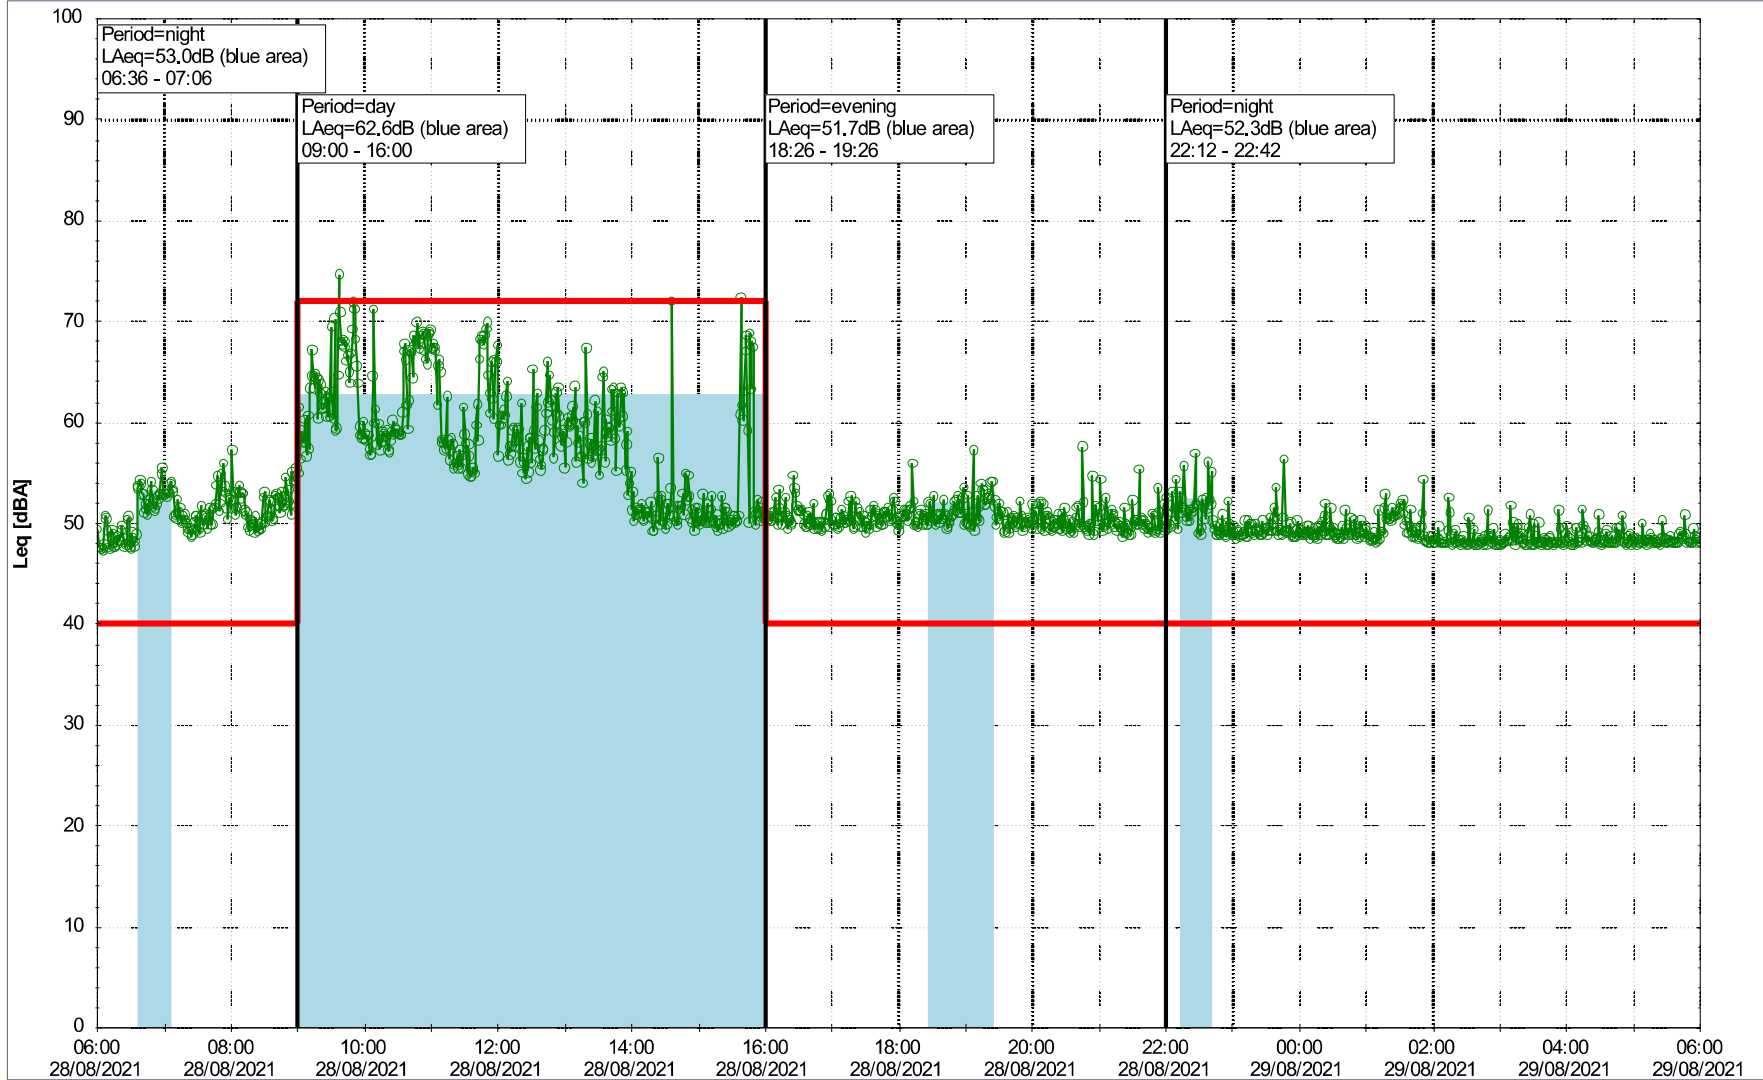

Noise Time Related Diagram

27/08/2021
28/08/2021

○○○○ MOP_NS01

Project: Kronos Sydhavnen
Construction: Mozarts Plads
Location: N-V

28/08/2021
29/08/2021

Plan View

Remarks

...

Noise Time Related Diagram

○○○○ MOP_NS01

Project: Kronos Sydhavnen
Construction: Mozarts Plads
Location: N-V

Plan View

Remarks

Noise Time Related Diagram

29/08/2021
29/08/2021

○○○○ MOP_NS01