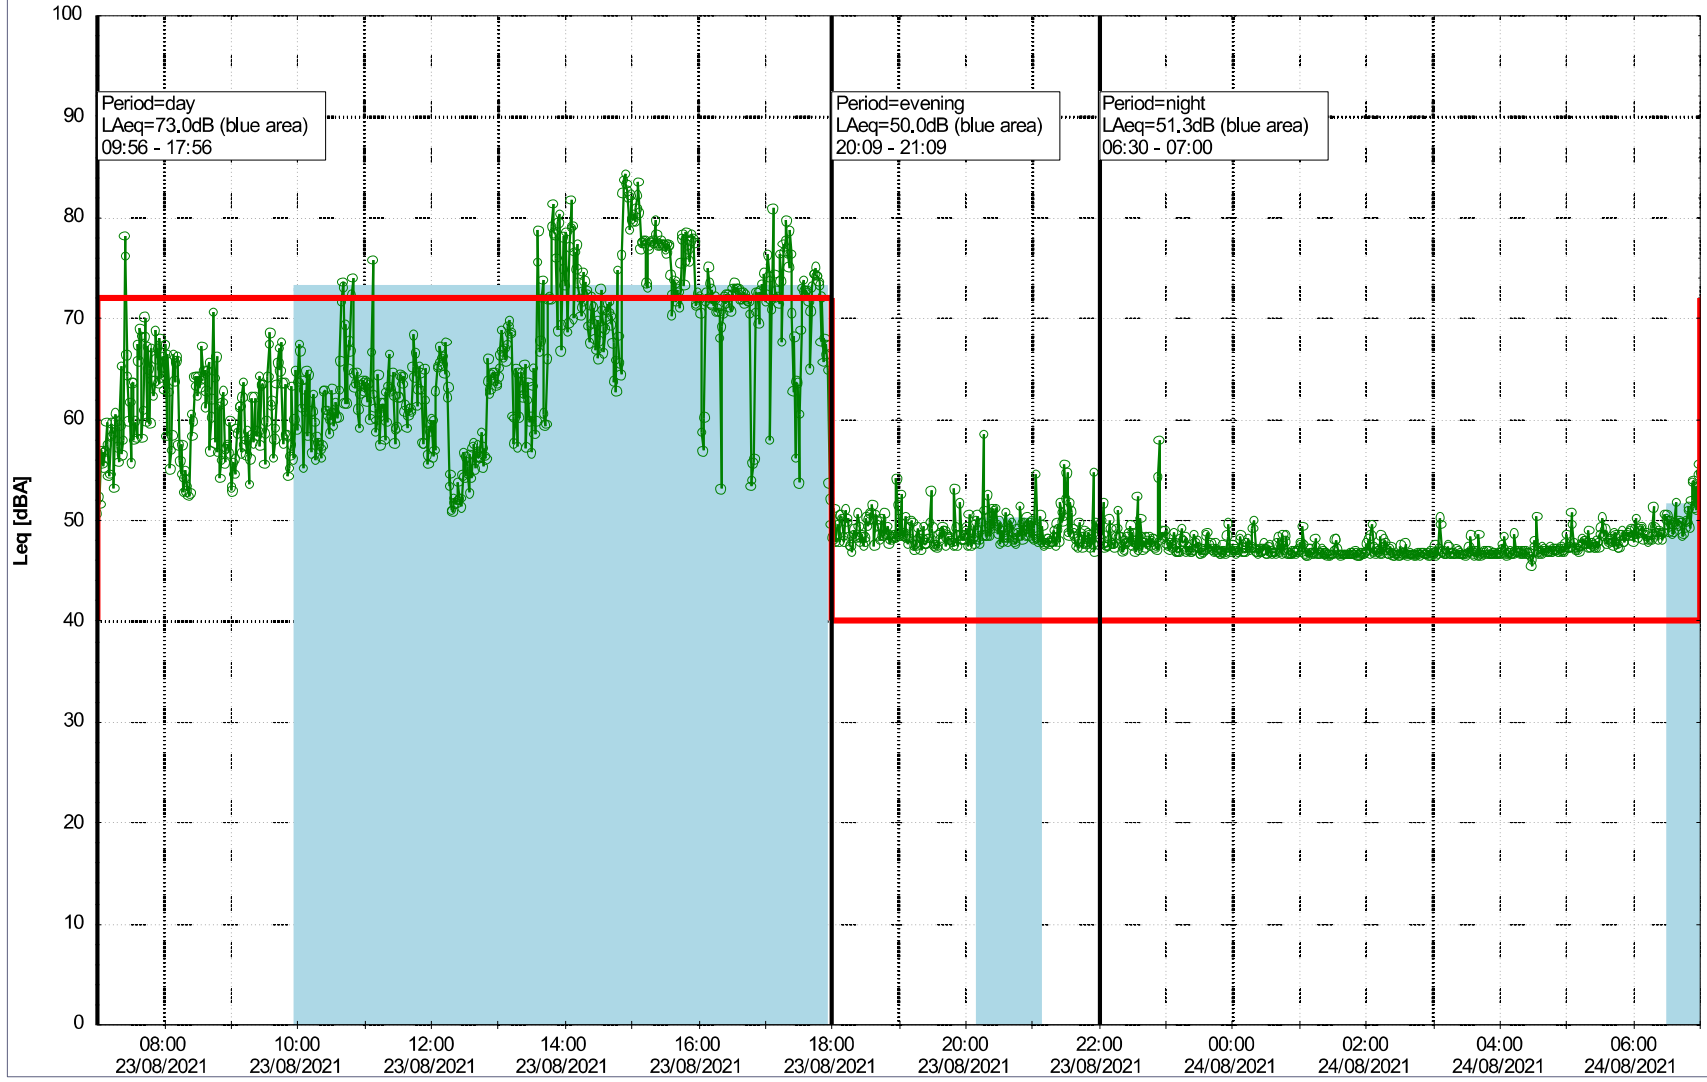

Noise Time Related Diagram

○○○○ MOP_NS01