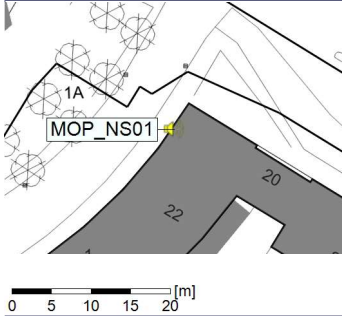

Noise Time Related Diagram

27/08/2021
28/08/2021

○○○○ MOP_NS01

Project: Kronos Sydhavnen
Construction: Mozarts Plads
Location: N-V

28/08/2021
29/08/2021

Plan View

Remarks

...