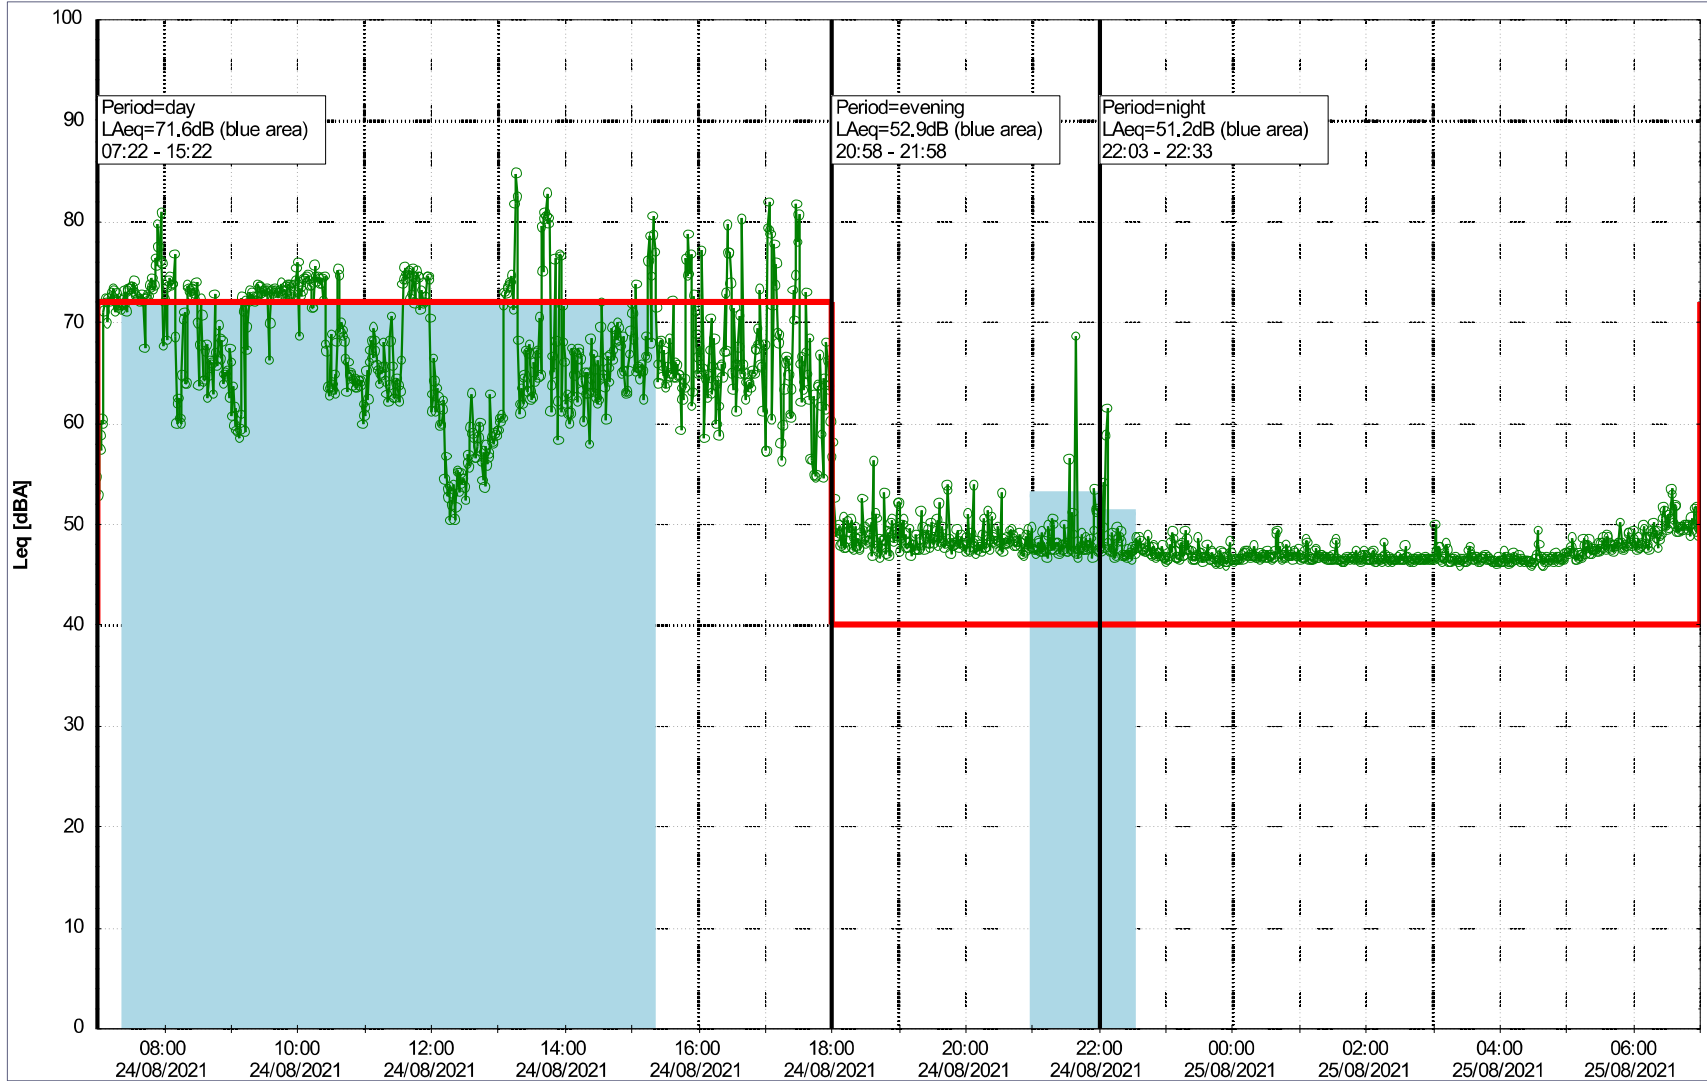

Noise Time Related Diagram

○○○○ MOP_NS01