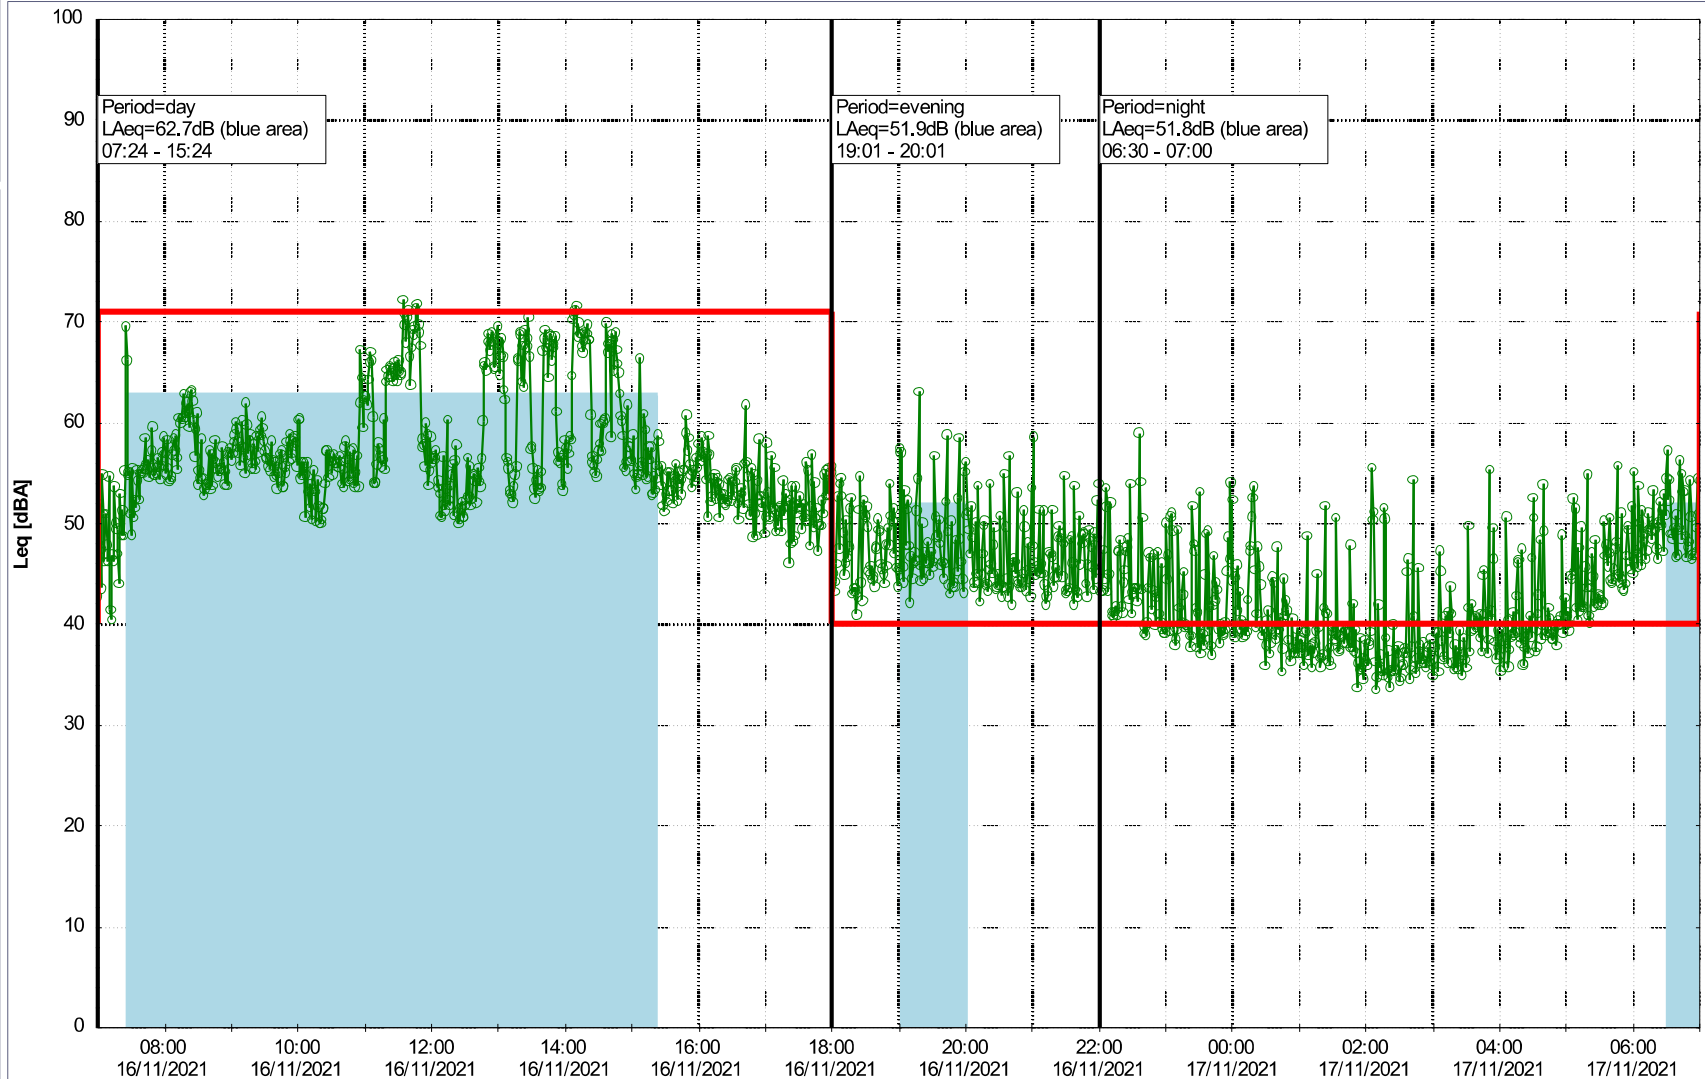

Plan View

Remarks

...

Noise Time Related Diagram

16/11/2021
17/11/2021

○○○ NEL_NS01

Project: Kronos Sydhavnen
Construction: Ny Ellebjerg
Location: N-V

Plan View

Remarks

...

Noise Time Related Diagram

17/11/2021
18/11/2021

○○○○ NEL_NS01

Project: Kronos Sydhavnen
Construction: Ny Ellebjerg
Location: N-V

Plan View

Remarks

Noise Time Related Diagram

19/11/2021
20/11/2021

○○○○ NEL_NS01

Project: Kronos Sydhavnen
Construction: Ny Ellebjerg
Location: N-V

Plan View

Remarks

...

Noise Time Related Diagram

20/11/2021
21/11/2021

○○○○ NEL_NS01

Project: Kronos Sydhavnen
Construction: Ny Ellebjerg
Location: N-V

Plan View

Remarks

...

Noise Time Related Diagram

21/11/2021
22/11/2021