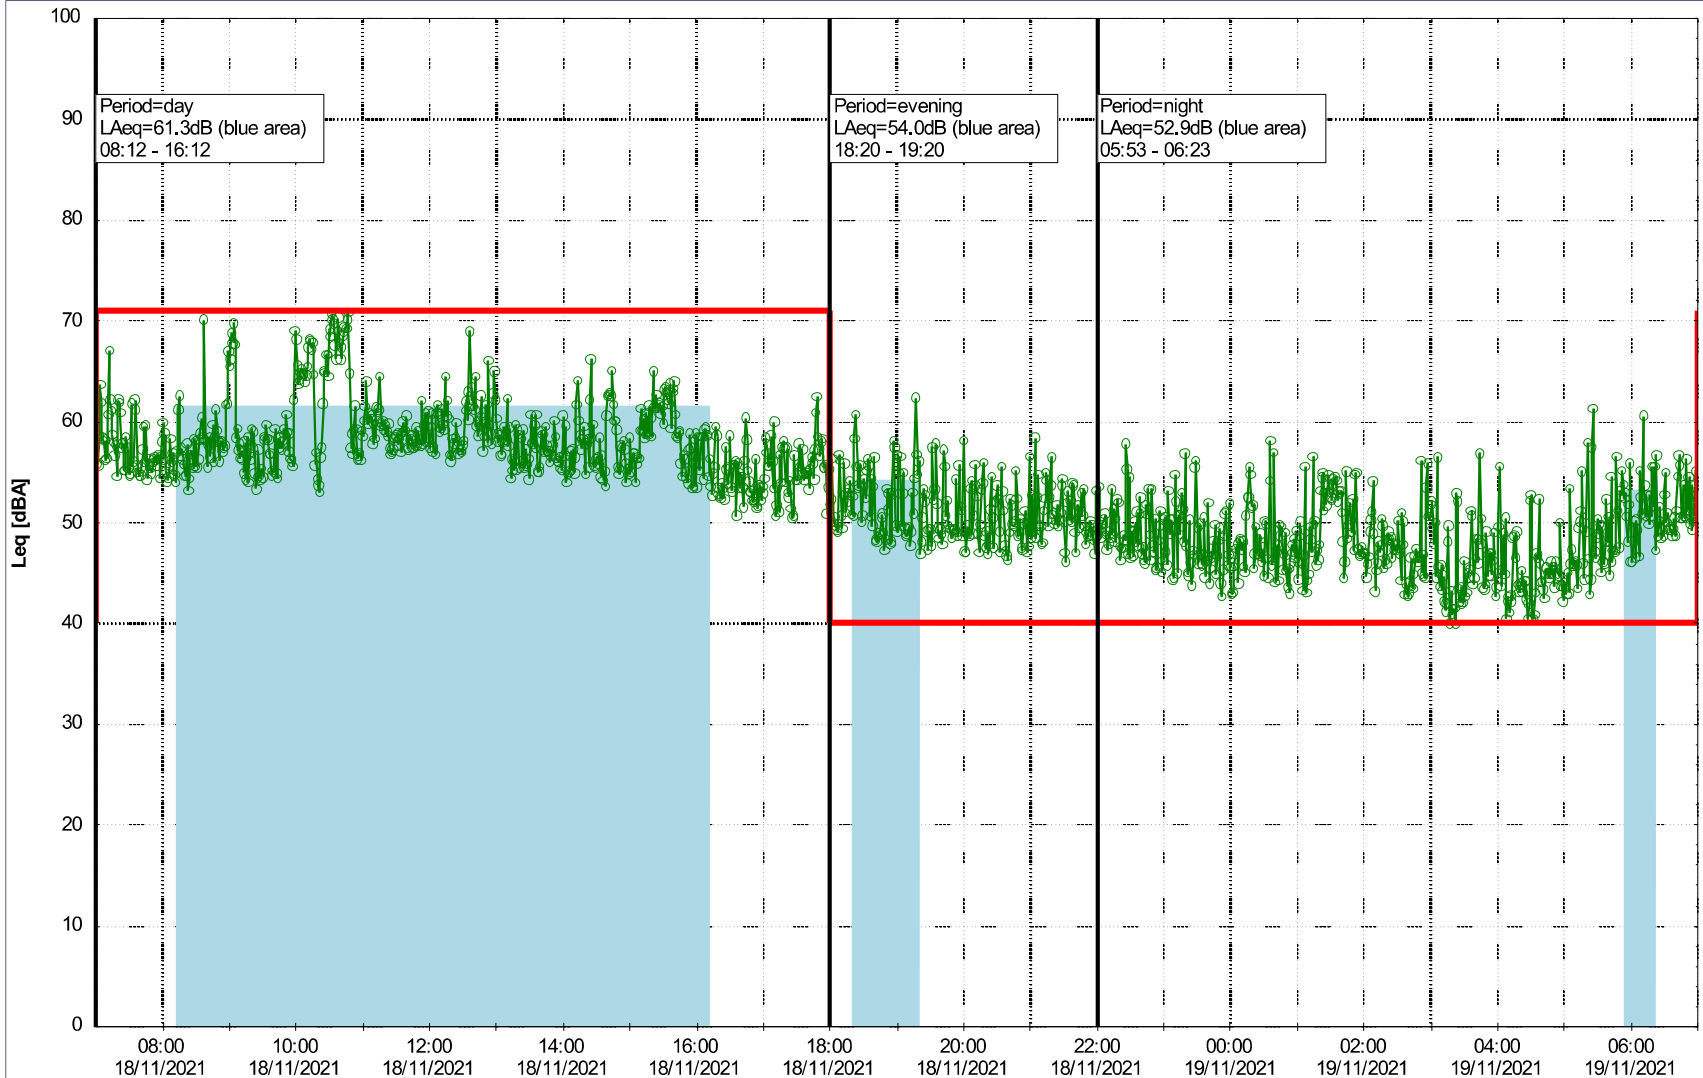

Remarks

...

Noise Time Related Diagram

17/11/2021
18/11/2021

○○○○ NEL_NS01

Project: Kronos Sydhavnen
Construction: Ny Ellebjerg
Location: N-V

Plan View

Remarks

...

Noise Time Related Diagram

18/11/2021
19/11/2021

○○○ NEL_NS01

Project: Kronos Sydhavnen
Construction: Ny Ellebjerg
Location: N-V

Plan View

Remarks

...

Noise Time Related Diagram

19/11/2021
20/11/2021

○○○○ NEL_NS01

Project: Kronos Sydhavnen
Construction: Ny Ellebjerg
Location: N-V

Plan View

Remarks

...

Noise Time Related Diagram

20/11/2021
21/11/2021

○○○○ NEL_NS01

Project: Kronos Sydhavnen
Construction: Ny Ellebjerg
Location: N-V

Plan View

Remarks

...

Noise Time Related Diagram

21/11/2021
22/11/2021