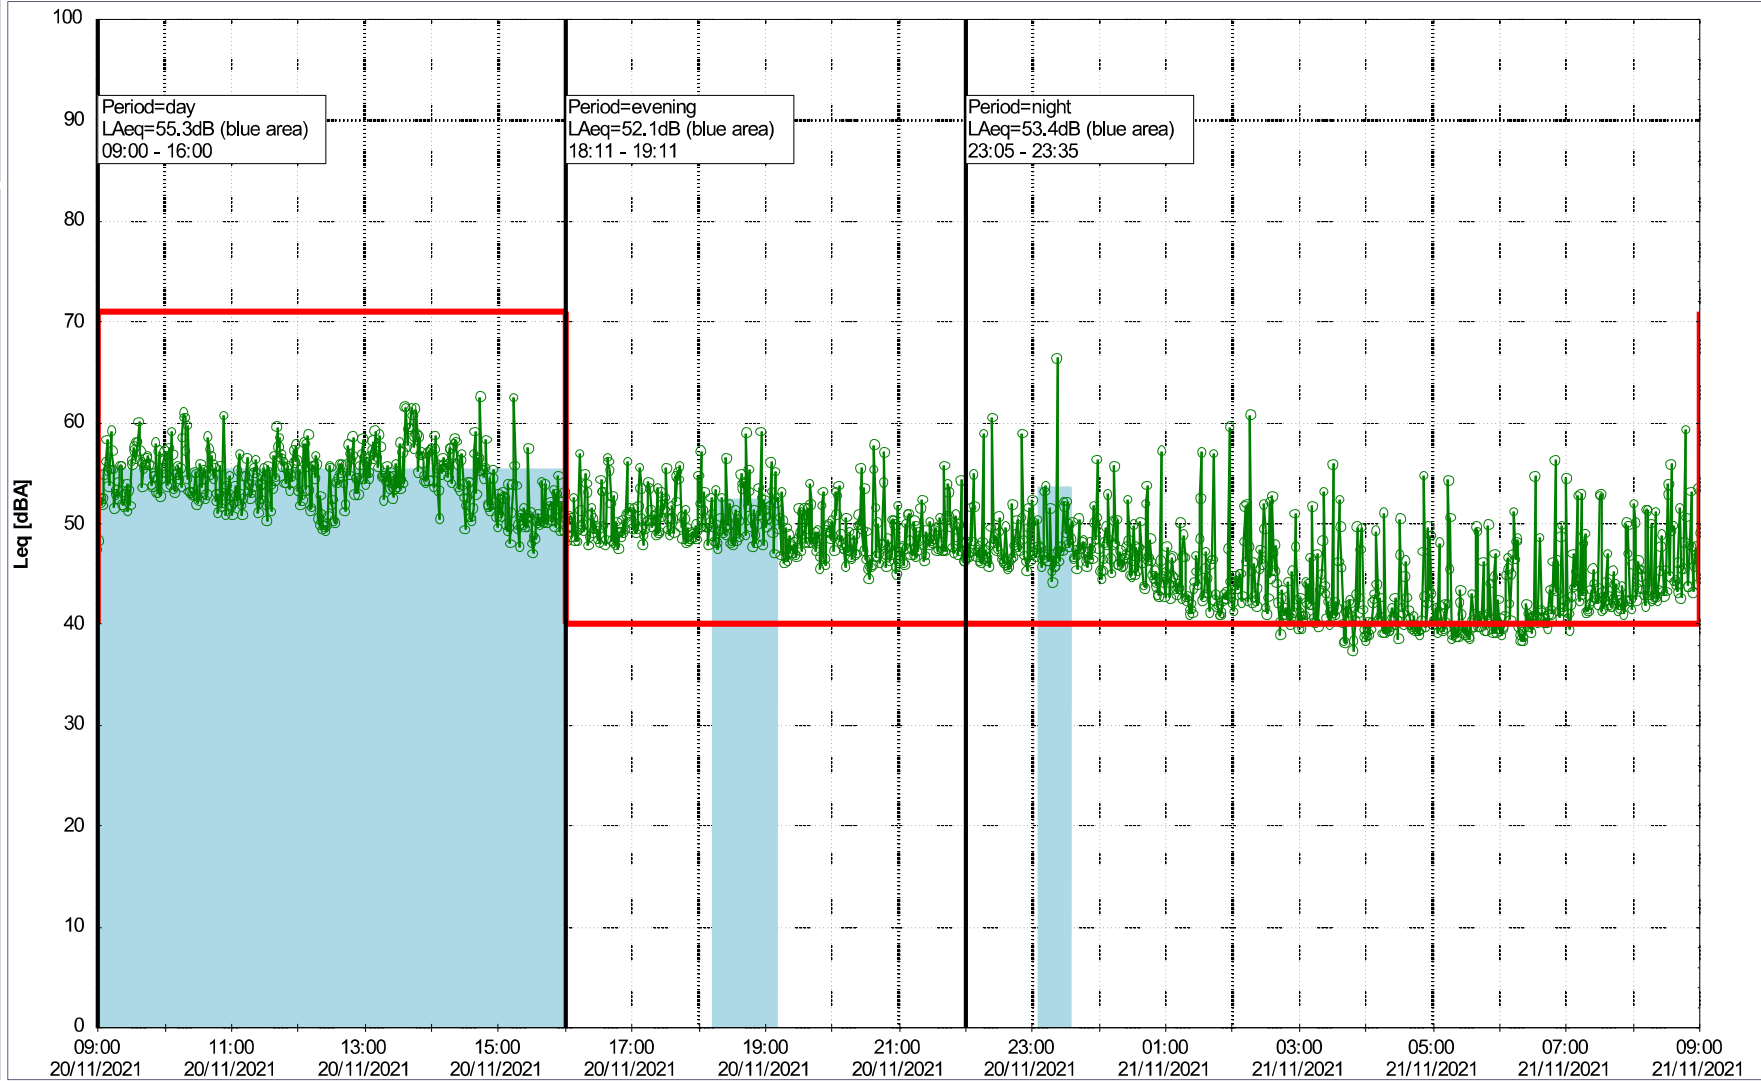

Noise Time Related Diagram

19/11/2021
20/11/2021

○○○○ NEL_NS01

Project: Kronos Sydhavnen
Construction: Ny Ellebjerg
Location: N-V

Plan View

Remarks

...

Noise Time Related Diagram

20/11/2021
21/11/2021

○○○○ NEL_NS01

Project: Kronos Sydhavnen
Construction: Ny Ellebjerg
Location: N-V

Plan View

Remarks

...

Noise Time Related Diagram

21/11/2021
22/11/2021