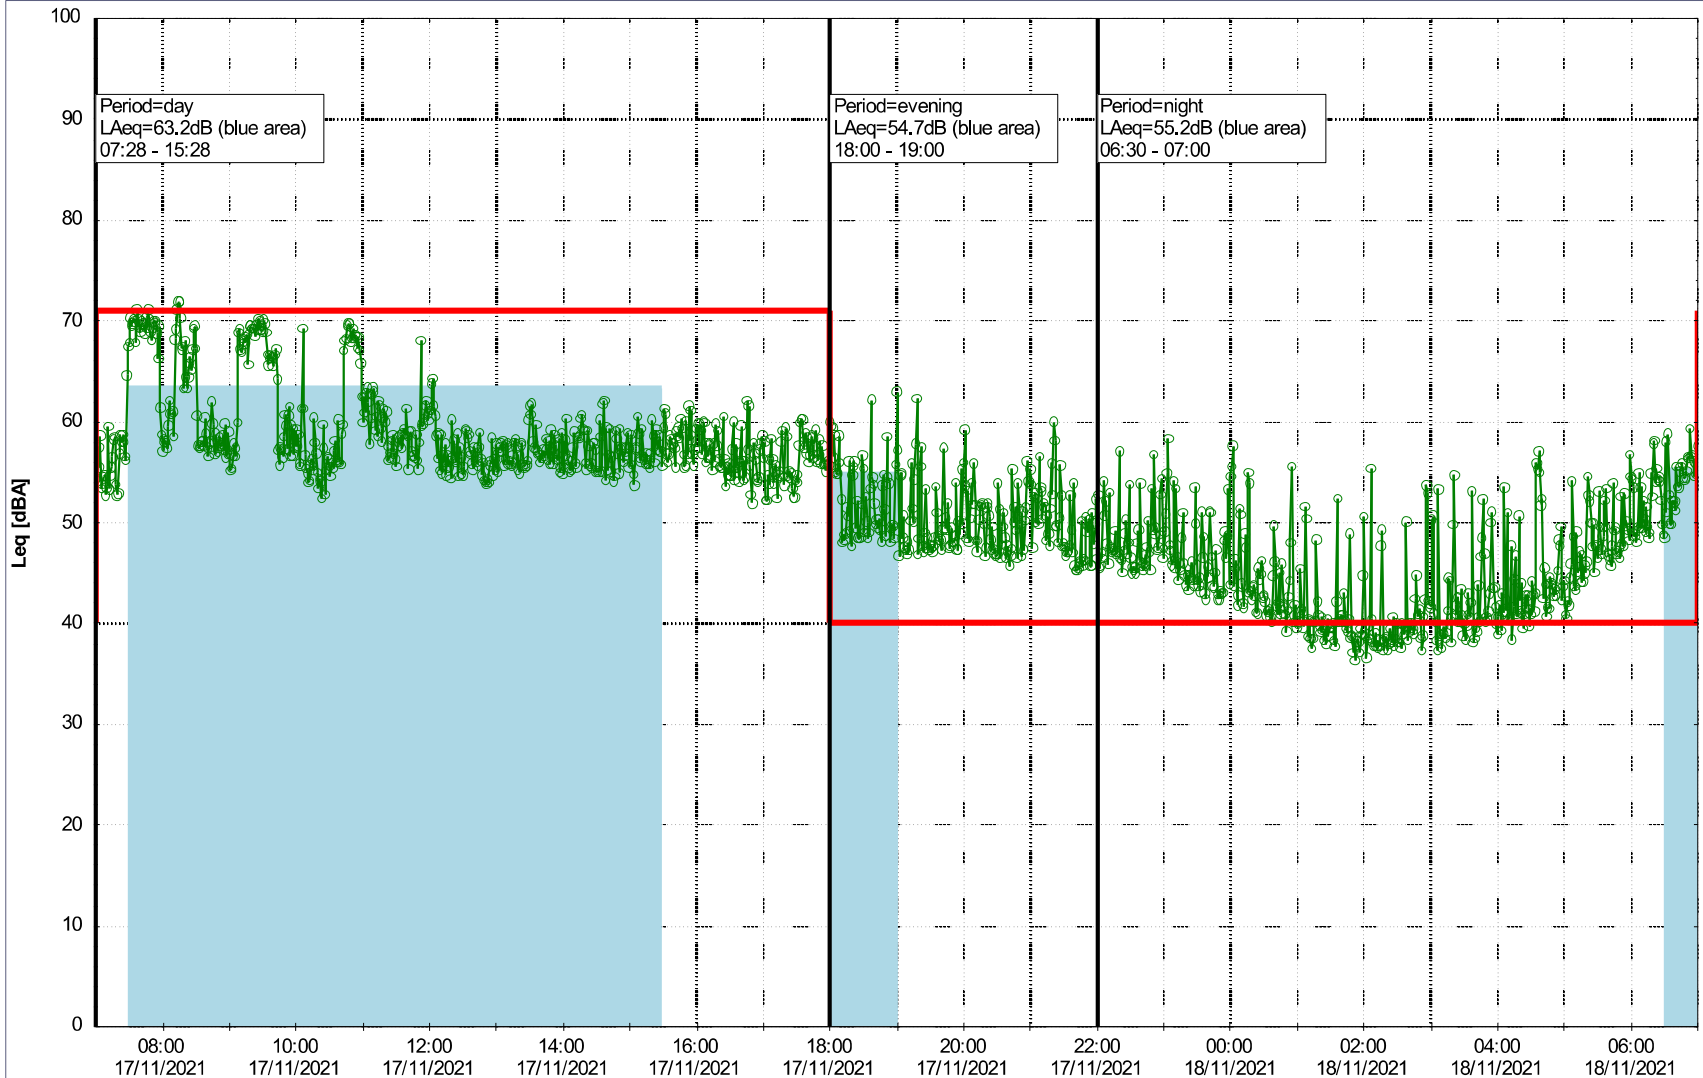

Plan View

Remarks

...

Noise Time Related Diagram

16/11/2021
17/11/2021

○○○ NEL_NS01

Project: Kronos Sydhavnen
Construction: Ny Ellebjerg
Location: N-V

Plan View

Remarks

...

Noise Time Related Diagram

17/11/2021
18/11/2021

○○○○ NEL_NS01

Project: Kronos Sydhavnen
Construction: Ny Ellebjerg
Location: N-V

Plan View

Remarks

...

Noise Time Related Diagram

18/11/2021
19/11/2021

○○○ NEL_NS01

Project: Kronos Sydhavnen
Construction: Ny Ellebjerg
Location: N-V

Plan View

Remarks

...

Noise Time Related Diagram

19/11/2021
20/11/2021

○○○○ NEL_NS01

Project: Kronos Sydhavnen
Construction: Ny Ellebjerg
Location: N-V

Plan View

Remarks

...

Noise Time Related Diagram