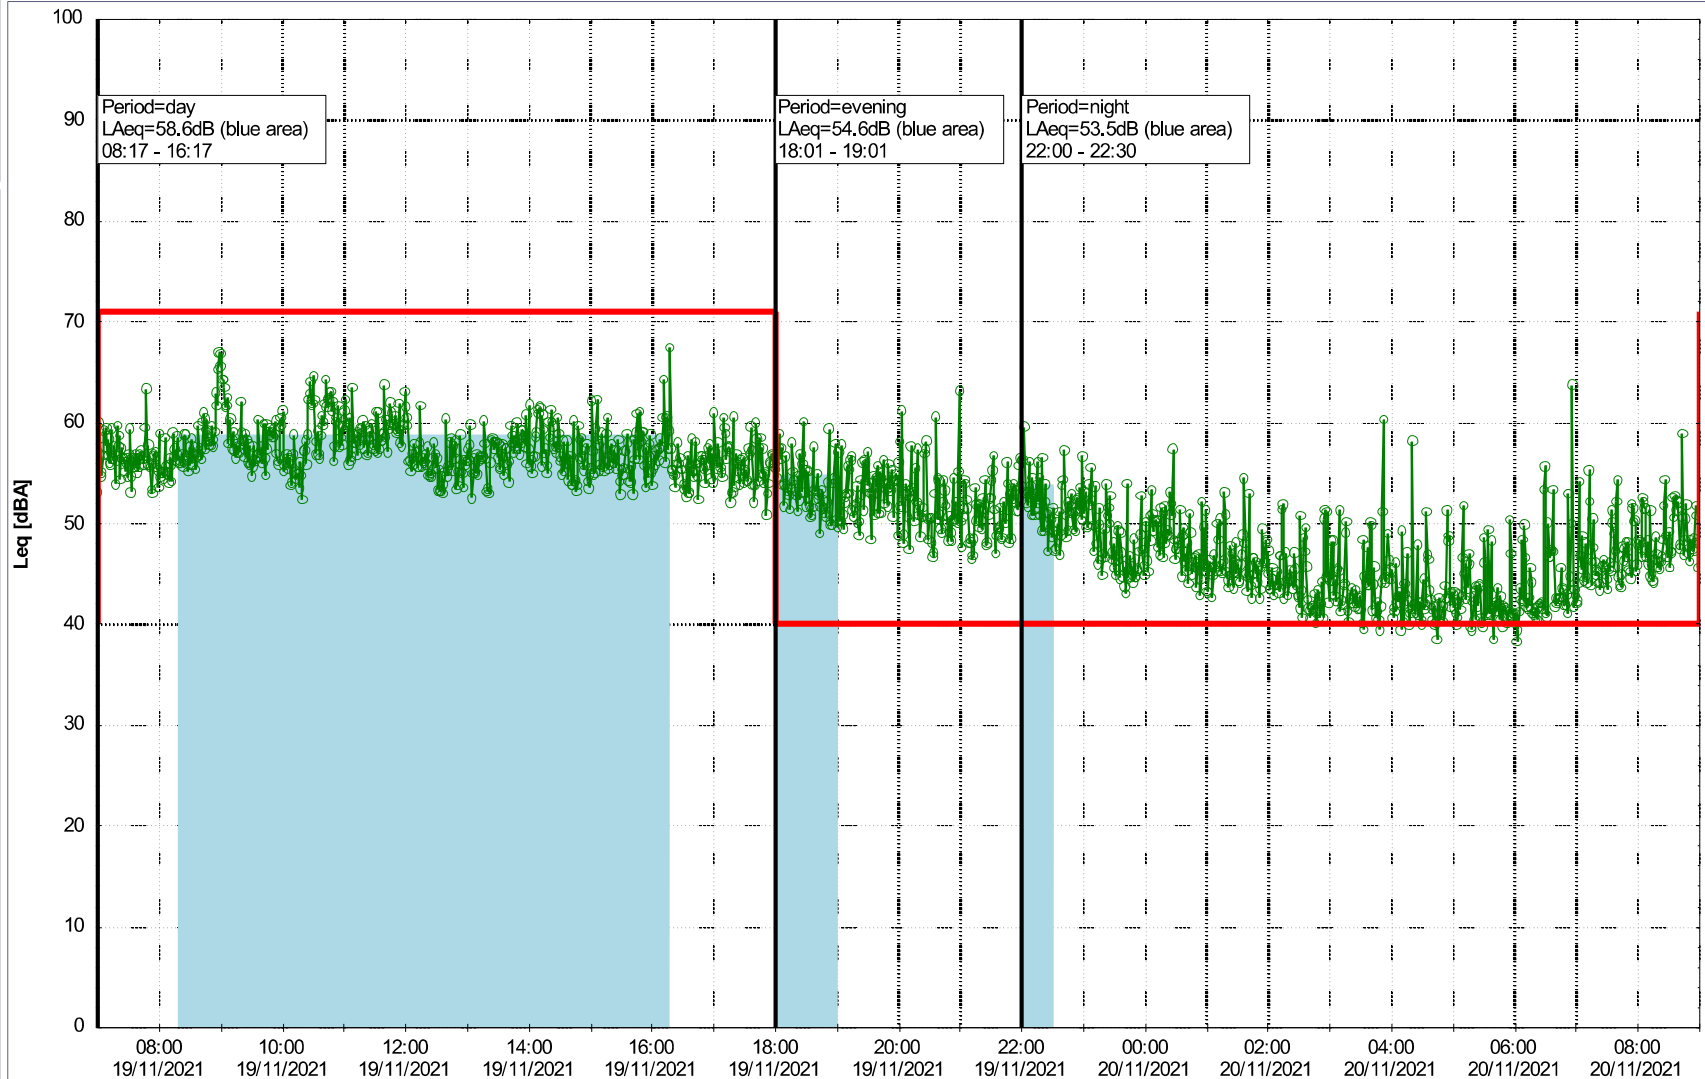

...

Noise Time Related Diagram

18/11/2021
19/11/2021

○○○ NEL_NS01

Project: Kronos Sydhavnen
Construction: Ny Ellebjerg
Location: N-V

Plan View

Remarks

...

Noise Time Related Diagram

19/11/2021
20/11/2021

○○○○ NEL_NS01

Project: Kronos Sydhavnen
Construction: Ny Ellebjerg
Location: N-V

Plan View

Remarks

...

Noise Time Related Diagram

20/11/2021
21/11/2021

○○○○ NEL_NS01

Project: Kronos Sydhavnen
Construction: Ny Ellebjerg
Location: N-V

Plan View

Remarks

...

Noise Time Related Diagram

21/11/2021
22/11/2021