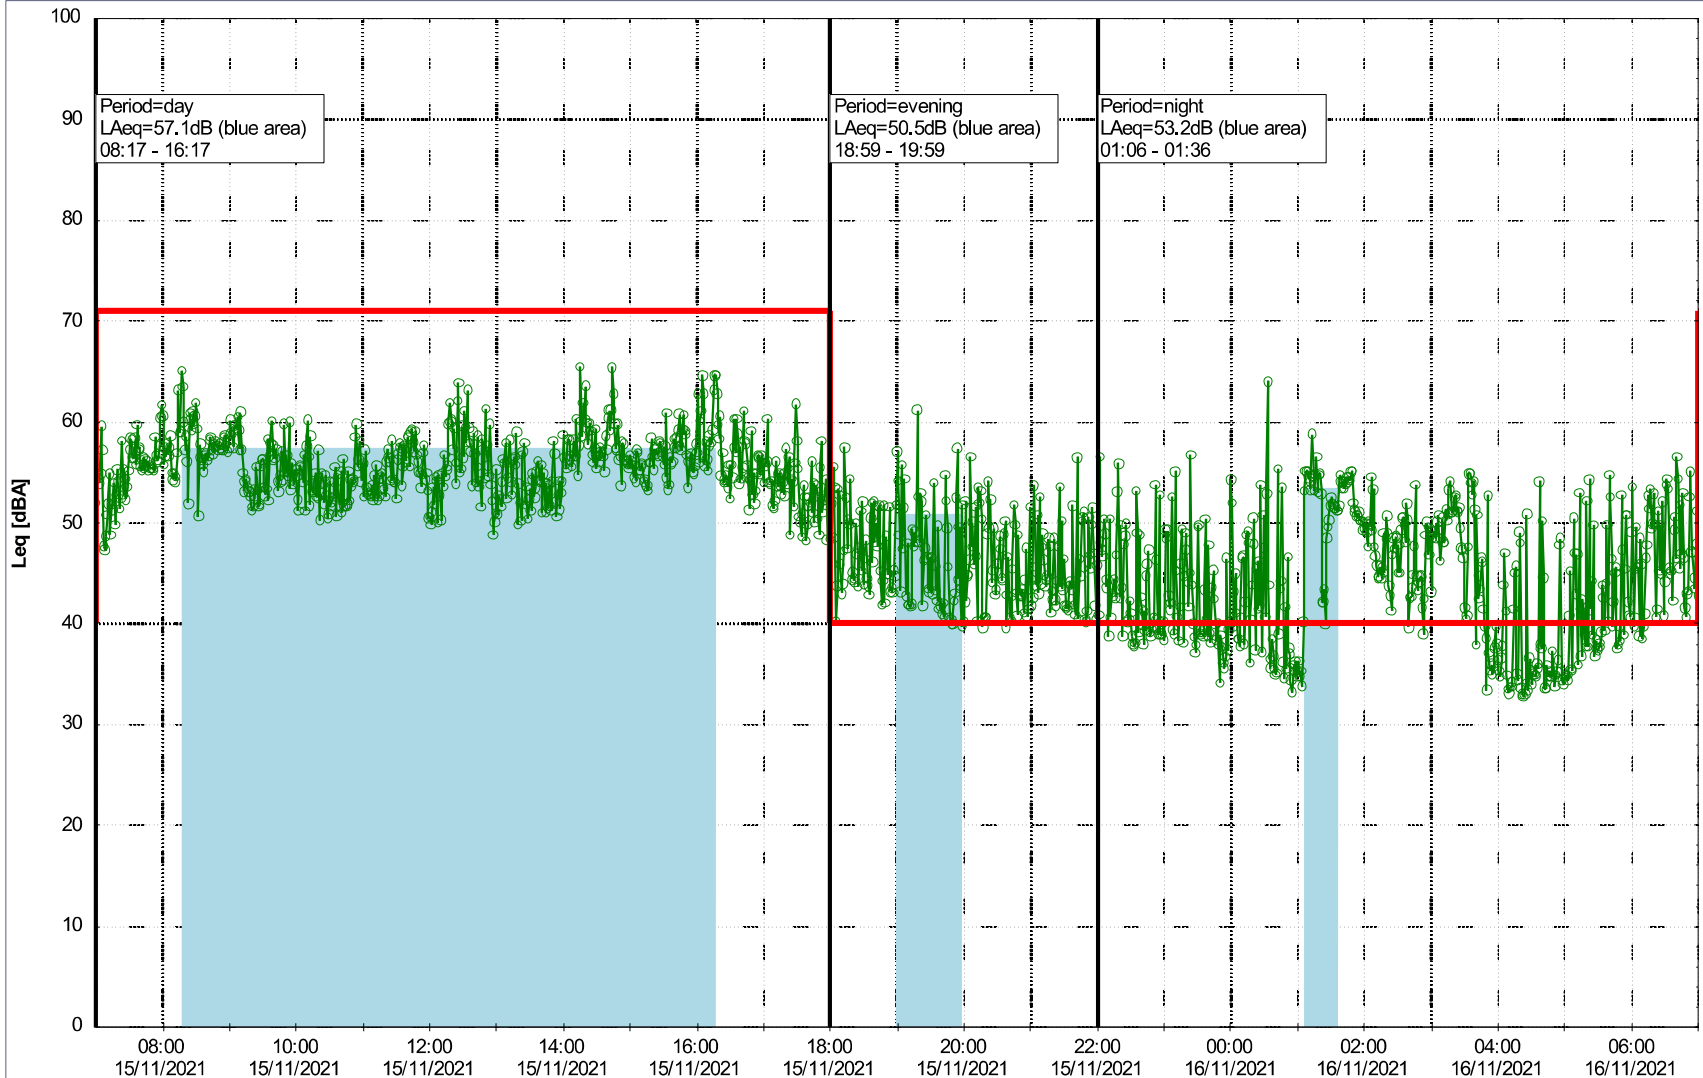

Project: Kronos Sydhavnen
Construction: Ny Ellebjerg
Location: N-V

Plan View

Remarks

...

Noise Time Related Diagram

15/11/2021
16/11/2021

○○○ NEL_NS01

Project: Kronos Sydhavnen
Construction: Ny Ellebjerg
Location: N-V

Plan View

Remarks

...

Noise Time Related Diagram

16/11/2021
17/11/2021

○○○ NEL_NS01

Project: Kronos Sydhavnen
Construction: Ny Ellebjerg
Location: N-V

Plan View

Remarks

...

Noise Time Related Diagram

17/11/2021
18/11/2021

○○○○ NEL_NS01

Project: Kronos Sydhavnen
Construction: Ny Ellebjerg
Location: N-V

Plan View

Remarks

Noise Time Related Diagram

19/11/2021
20/11/2021

○○○○ NEL_NS01

Project: Kronos Sydhavnen
Construction: Ny Ellebjerg
Location: N-V

Plan View

Remarks

...

Noise Time Related Diagram