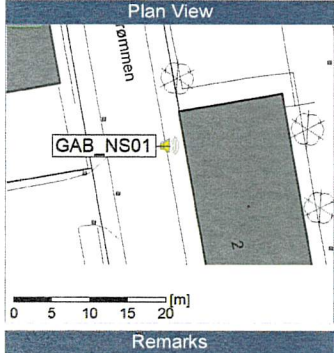

Project: Kronos Sydhavnen
Construction: Gåsebæk
Location: N-V