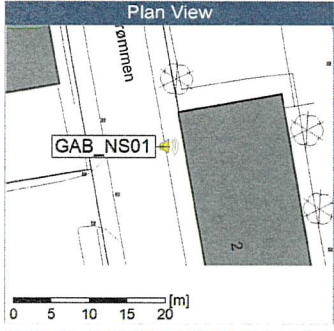

Noise Time Related Diagram

26/09/2019
 27/09/2019

Remarks

...

GAB_NS01

Project: Kronos Sydhavnen
Construction: Gåsebæk
Location: N-V

Remarks

...