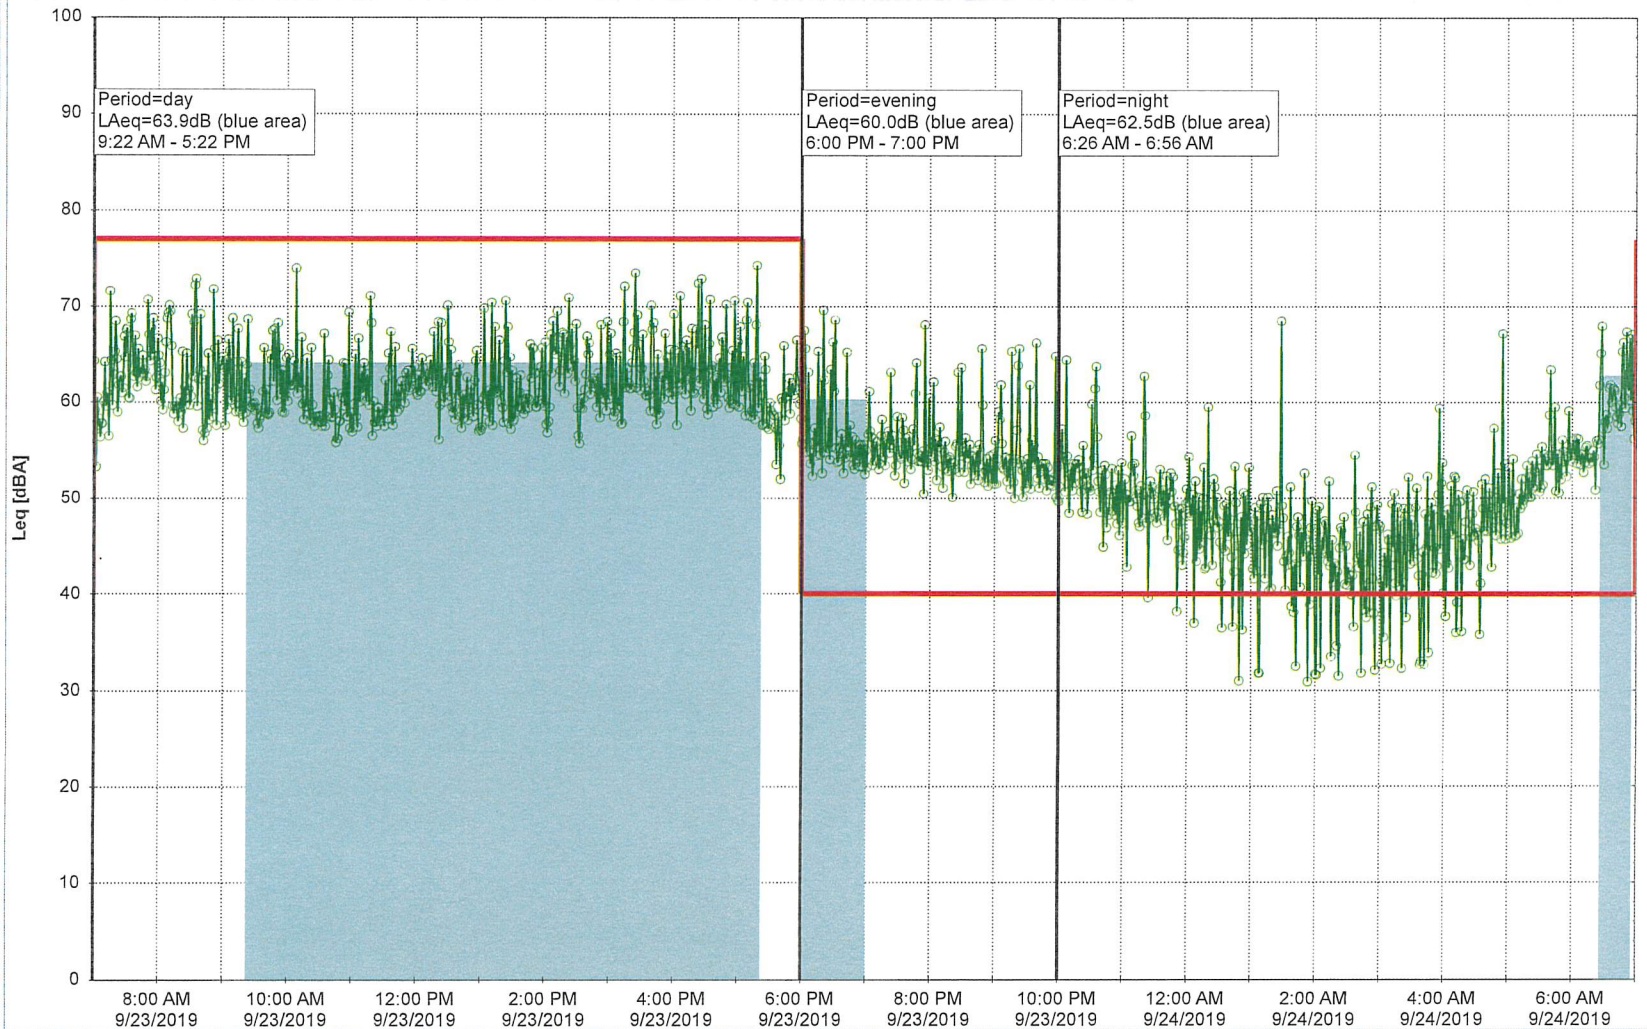

Project: Kronos Sydhavnen
Construction: Gåsebæk
Location: N-V

Noise Time Related Diagram

9/23/2019
9/24/2019

GAB_NS01

Project: Kronos Sydhavnen
Construction: Gåsebæk
Location: N-V

Remarks

...

Noise Time Related Diagram

9/24/2019
9/25/2019

GAB_NS01

Project: Kronos Sydhavnen
Construction: Gåsebæk
Location: N-V

Remarks

...

Noise Time Related Diagram

25/09/2019
26/09/2019

GAB_NS01

Noise Time Related Diagram

28/09/2019
29/09/2019

GAB_NS01

Project: Kronos Sydhavnen
Construction: Gåsebæk
Location: N-V

Remarks

...

Noise Time Related Diagram

29/09/2019
30/09/2019

GAB_NS01

Project: Kronos Sydhavnen
Construction: Gåsebæk
Location: N-V

30/09/2019
01/10/2019

Noise Time Related Diagram

GAB_NS01

Remarks

...