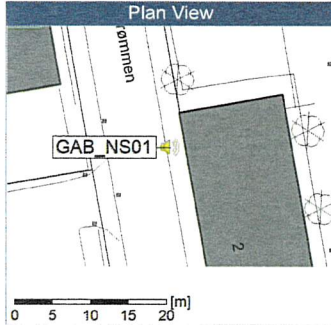

Project: Kronos Sydhavnen
Construction: Gåsebæk
Location: N-V

Noise Time Related Diagram

9/23/2019
9/24/2019

GAB_NS01

Project: Kronos Sydhavnen
Construction: Gåsebæk
Location: N-V

Remarks

...

Noise Time Related Diagram