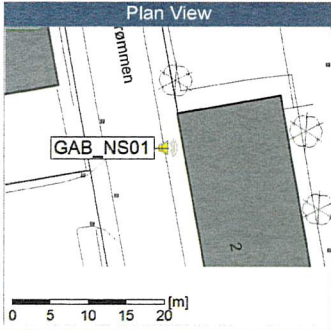

Project: Kronos Sydhavnen
Construction: Gåsebæk
Location: N-V

Noise Time Related Diagram

9/23/2019
9/24/2019

GAB_NS01

Project: Kronos Sydhavnen
Construction: Gåsebæk
Location: N-V

Remarks

...

Noise Time Related Diagram