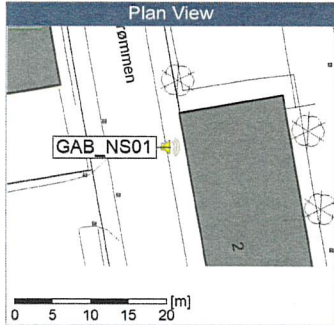

GAB_NS01

Project: Kronos Sydhavnen
Construction: Gåsebæk
Location: N-V

30/09/2019
01/10/2019

Noise Time Related Diagram

GAB_NS01

Remarks

...