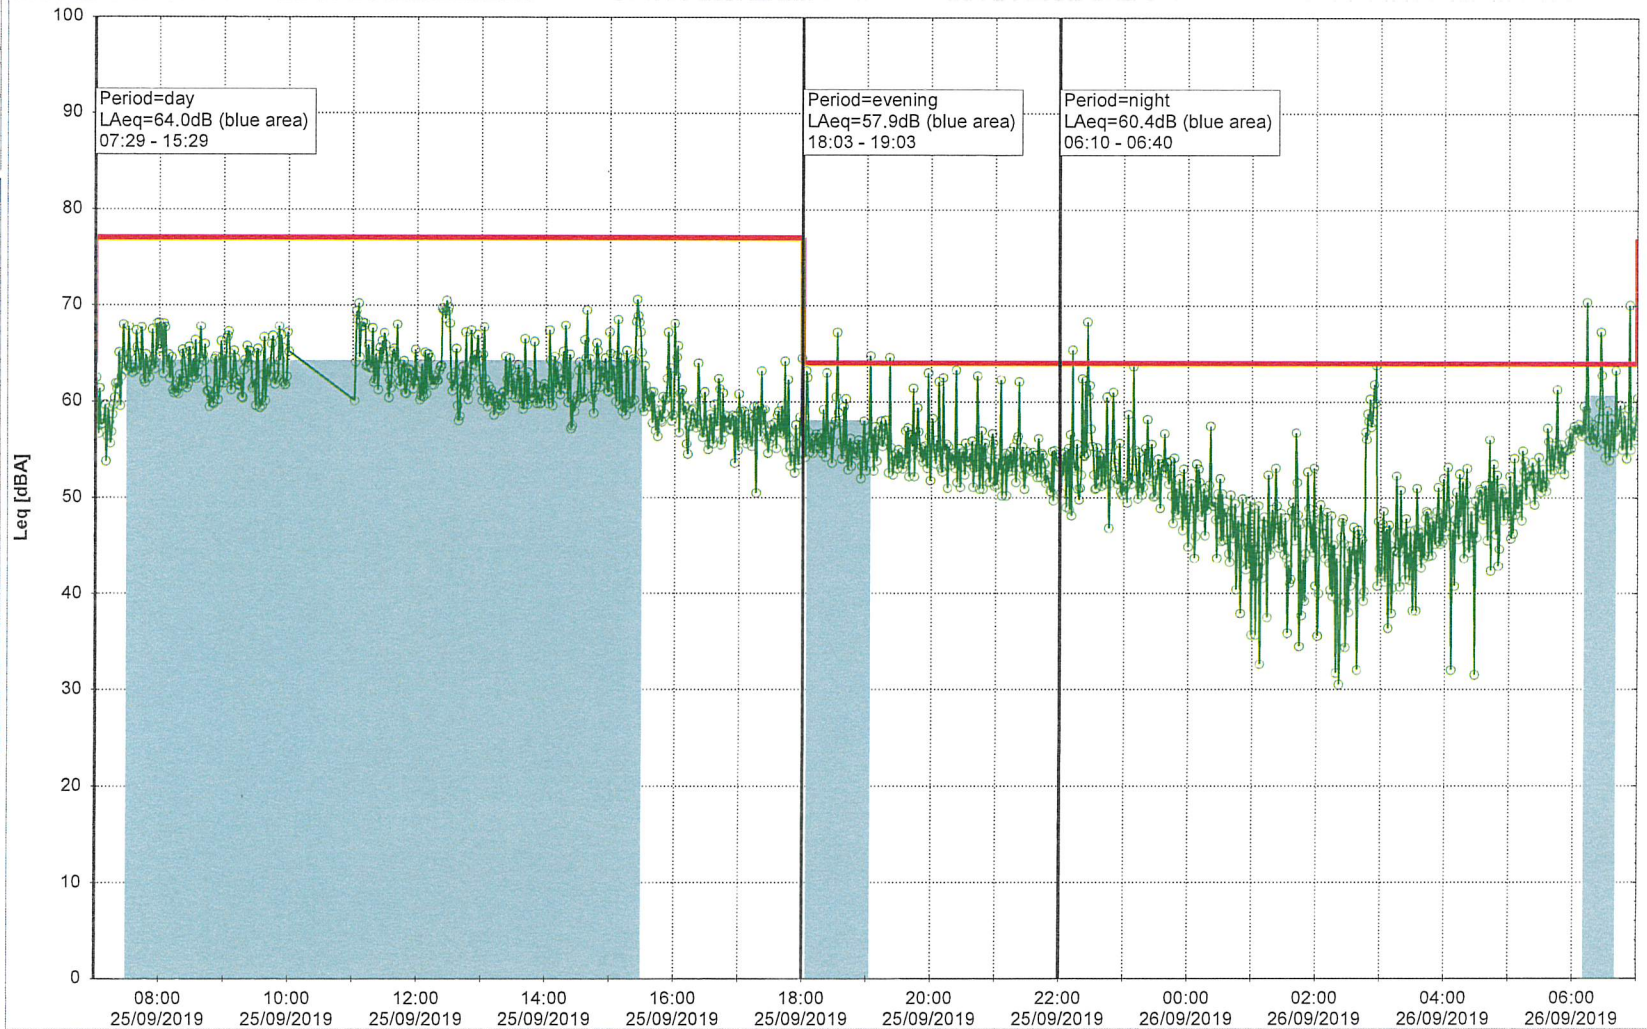

9/24/2019
9/25/2019

GAB_NS01

Project: Kronos Sydhavnen
Construction: Gåsebæk
Location: N-V

Remarks

...

Noise Time Related Diagram

25/09/2019
26/09/2019

GAB_NS01

Noise Time Related Diagram

26/09/2019
 27/09/2019

Remarks

...

GAB_NS01

Project: Kronos Sydhavnen
Construction: Gåsebæk
Location: N-V

Remarks

...

Noise Time Related Diagram

28/09/2019
29/09/2019

GAB_NS01

Project: Kronos Sydhavnen
Construction: Gåsebæk
Location: N-V

Remarks

...

Noise Time Related Diagram

29/09/2019
30/09/2019

GAB_NS01

Project: Kronos Sydhavnen
Construction: Gåsebæk
Location: N-V

30/09/2019
01/10/2019

Noise Time Related Diagram

GAB_NS01

Remarks

...