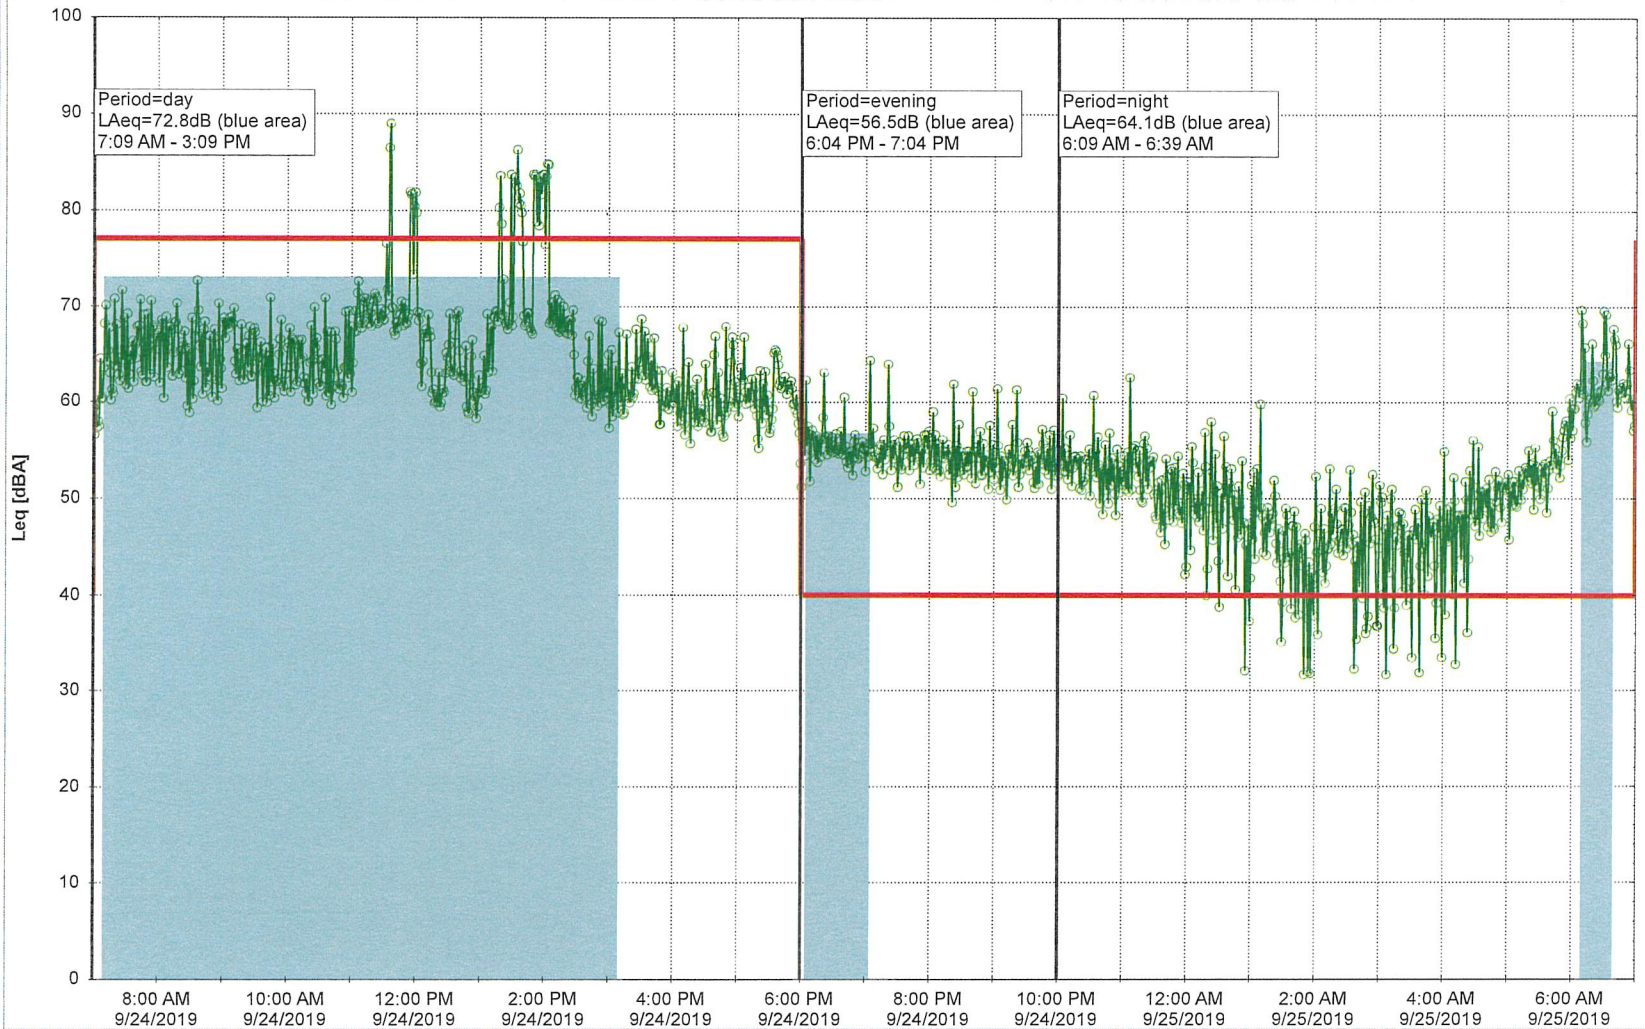

Project: Kronos Sydhavnen
Construction: Gåsebæk
Location: N-V

Noise Time Related Diagram

9/23/2019
9/24/2019

GAB_NS01

Project: Kronos Sydhavnen
Construction: Gåsebæk
Location: N-V

Remarks

...

Noise Time Related Diagram

9/24/2019
9/25/2019

GAB_NS01

Project: Kronos Sydhavnen
Construction: Gåsebæk
Location: N-V

Remarks

...

Noise Time Related Diagram

25/09/2019
26/09/2019

GAB_NS01

Noise Time Related Diagram

28/09/2019
29/09/2019

GAB_NS01

Project: Kronos Sydhavnen
Construction: Gåsebæk
Location: N-V

Remarks

...

Noise Time Related Diagram

29/09/2019
30/09/2019

GAB_NS01

Project: Kronos Sydhavnen
Construction: Gåsebæk
Location: N-V

30/09/2019
01/10/2019

Noise Time Related Diagram

GAB_NS01

Remarks

...