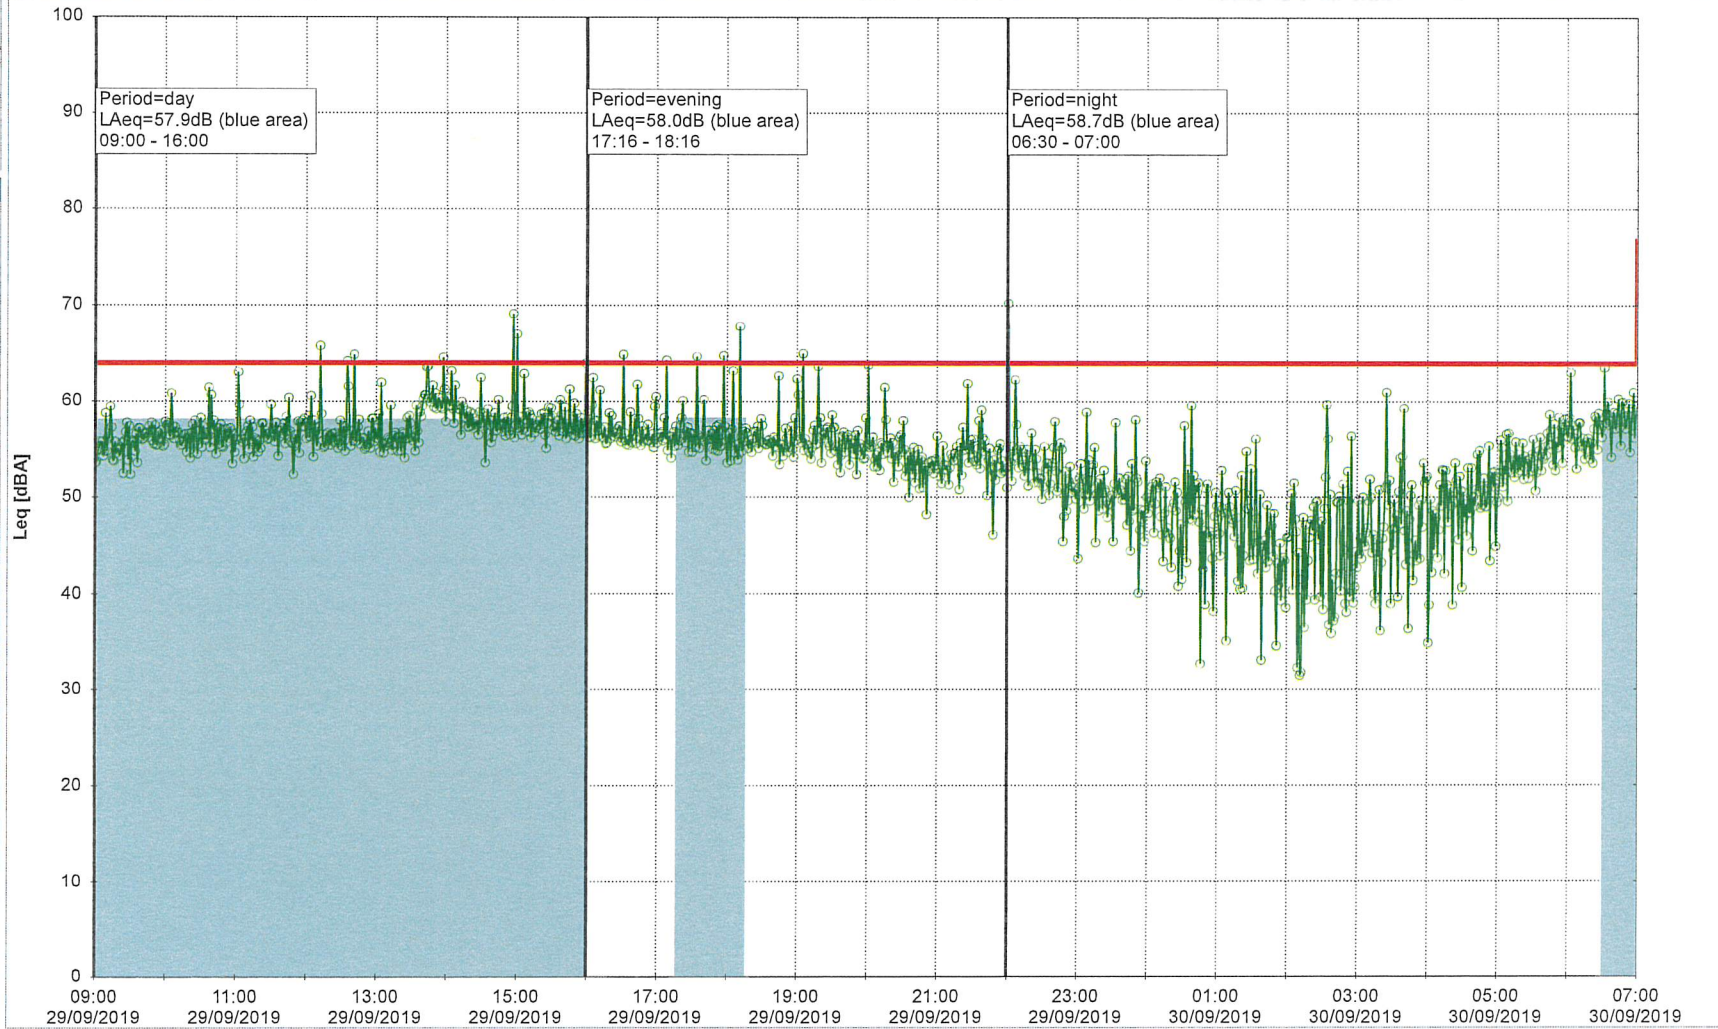

Noise Time Related Diagram

28/09/2019
29/09/2019

GAB_NS01

Project: Kronos Sydhavnen
Construction: Gåsebæk
Location: N-V

Remarks

...

Noise Time Related Diagram

29/09/2019
30/09/2019

GAB_NS01

Project: Kronos Sydhavnen
Construction: Gåsebæk
Location: N-V

30/09/2019
01/10/2019

Noise Time Related Diagram

GAB_NS01

Remarks

...