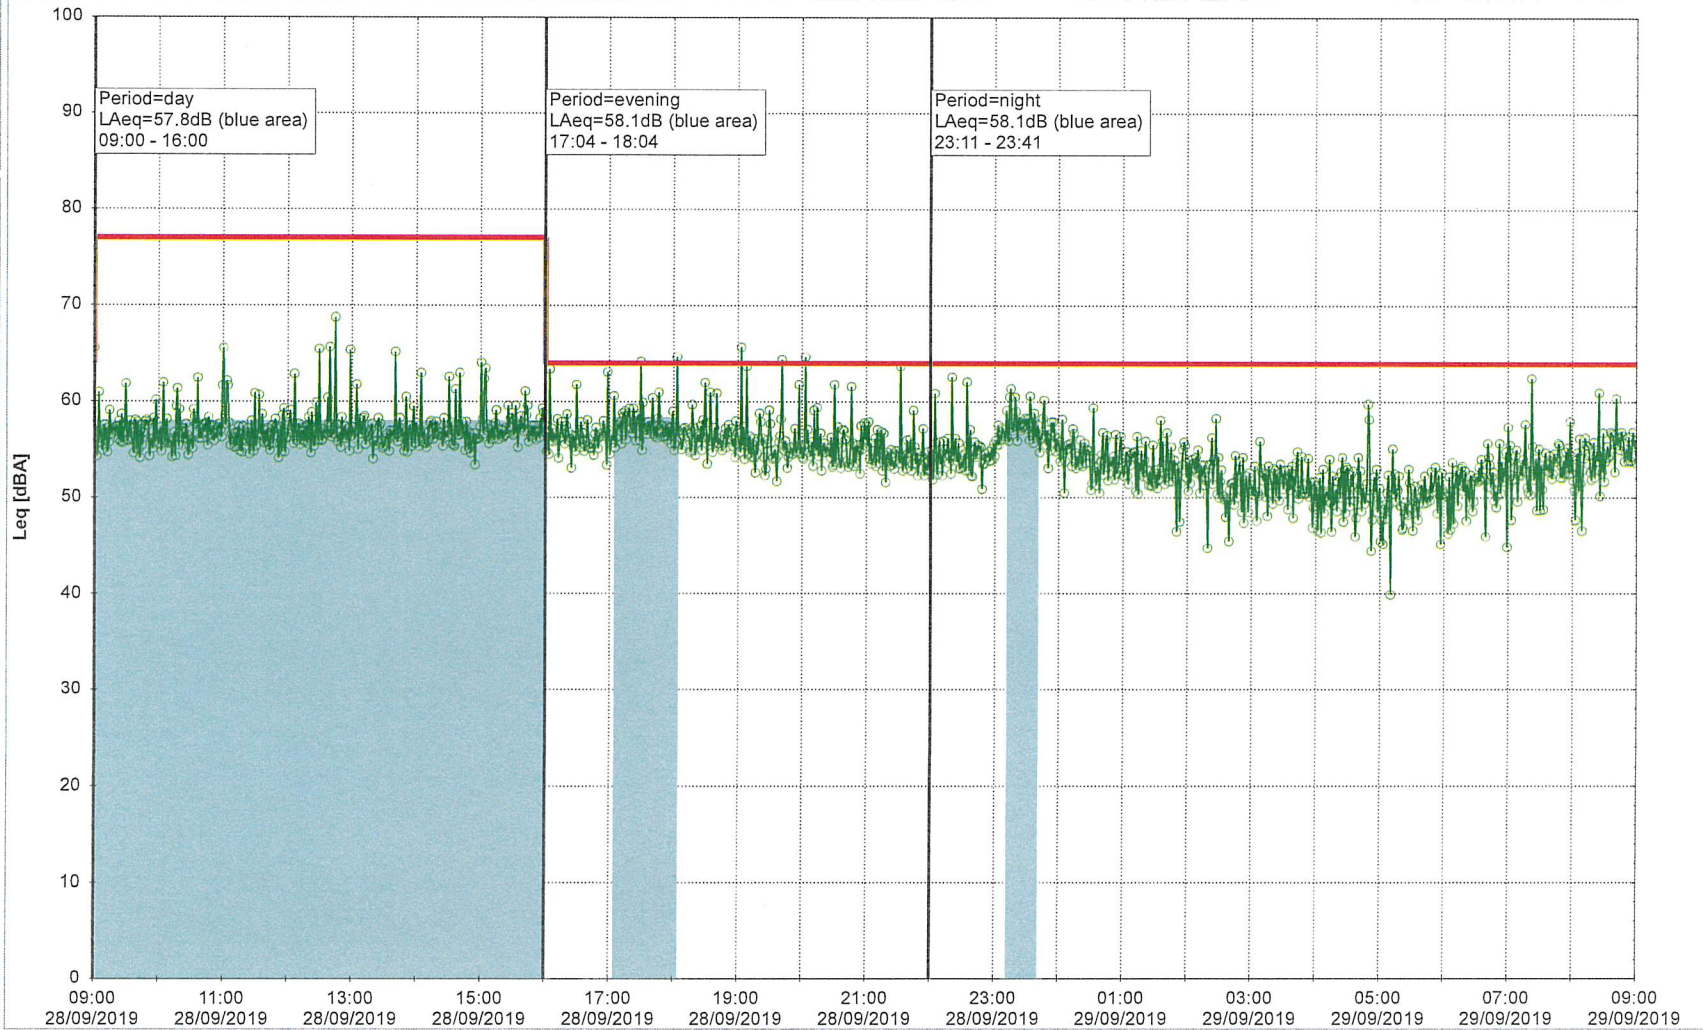

Noise Time Related Diagram

26/09/2019
 27/09/2019

Remarks

...

GAB_NS01

Project: Kronos Sydhavnen
Construction: Gåsebæk
Location: N-V

Remarks

...

Noise Time Related Diagram

28/09/2019
29/09/2019

GAB_NS01

Project: Kronos Sydhavnen
Construction: Gåsebæk
Location: N-V

Remarks

...

Noise Time Related Diagram

29/09/2019
30/09/2019

GAB_NS01

Project: Kronos Sydhavnen
Construction: Gåsebæk
Location: N-V

30/09/2019
01/10/2019

Noise Time Related Diagram

GAB_NS01

Remarks

...