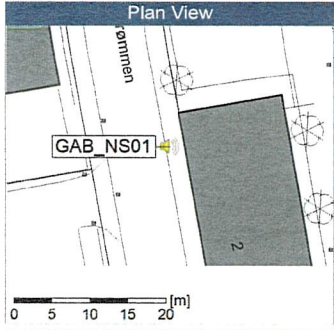

Noise Time Related Diagram

28/09/2019
29/09/2019

GAB_NS01

Project: Kronos Sydhavnen
Construction: Gåsebæk
Location: N-V

Remarks

...

Noise Time Related Diagram

29/09/2019
30/09/2019