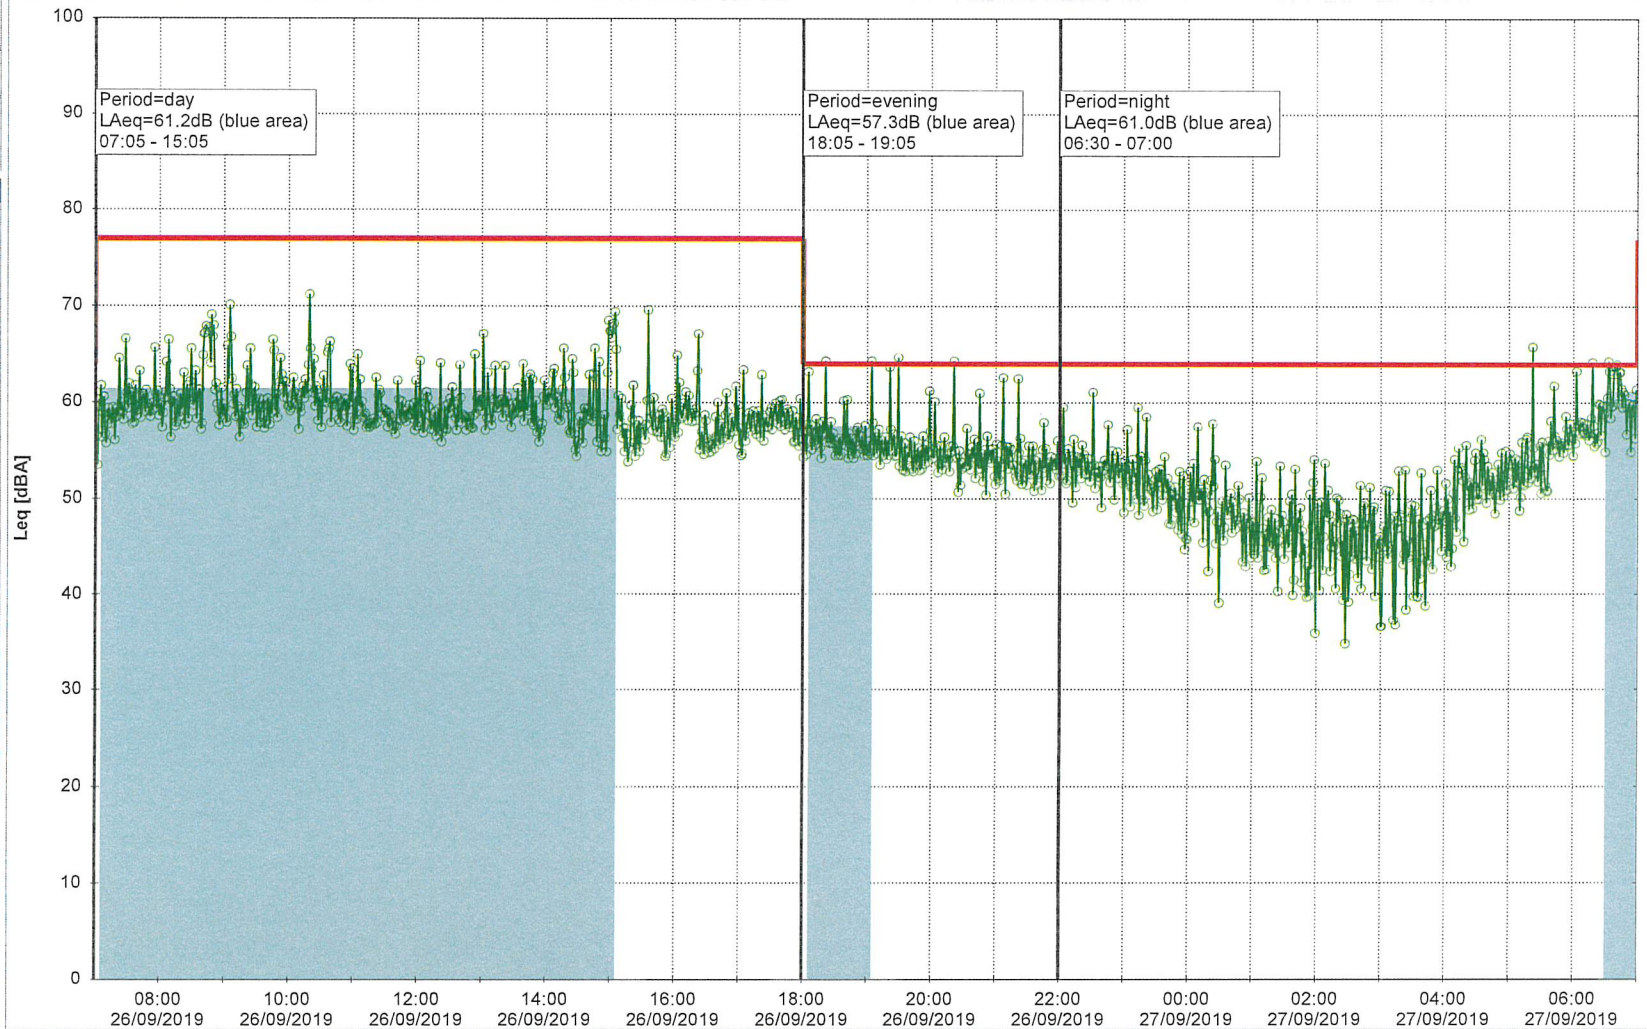

Noise Time Related Diagram

26/09/2019
 27/09/2019

Remarks

...

GAB_NS01

Project: Kronos Sydhavnen
Construction: Gåsebæk
Location: N-V

Remarks

...

Noise Time Related Diagram

28/09/2019
29/09/2019

GAB_NS01

Project: Kronos Sydhavnen
Construction: Gåsebæk
Location: N-V

Remarks

...

Noise Time Related Diagram

29/09/2019
30/09/2019

GAB_NS01

Project: Kronos Sydhavnen
Construction: Gåsebæk
Location: N-V

30/09/2019
01/10/2019

Noise Time Related Diagram

GAB_NS01

Remarks

...