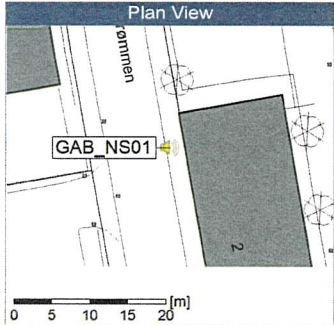

Noise Time Related Diagram

26/09/2019
27/09/2019

Remarks

...

GAB_NS01