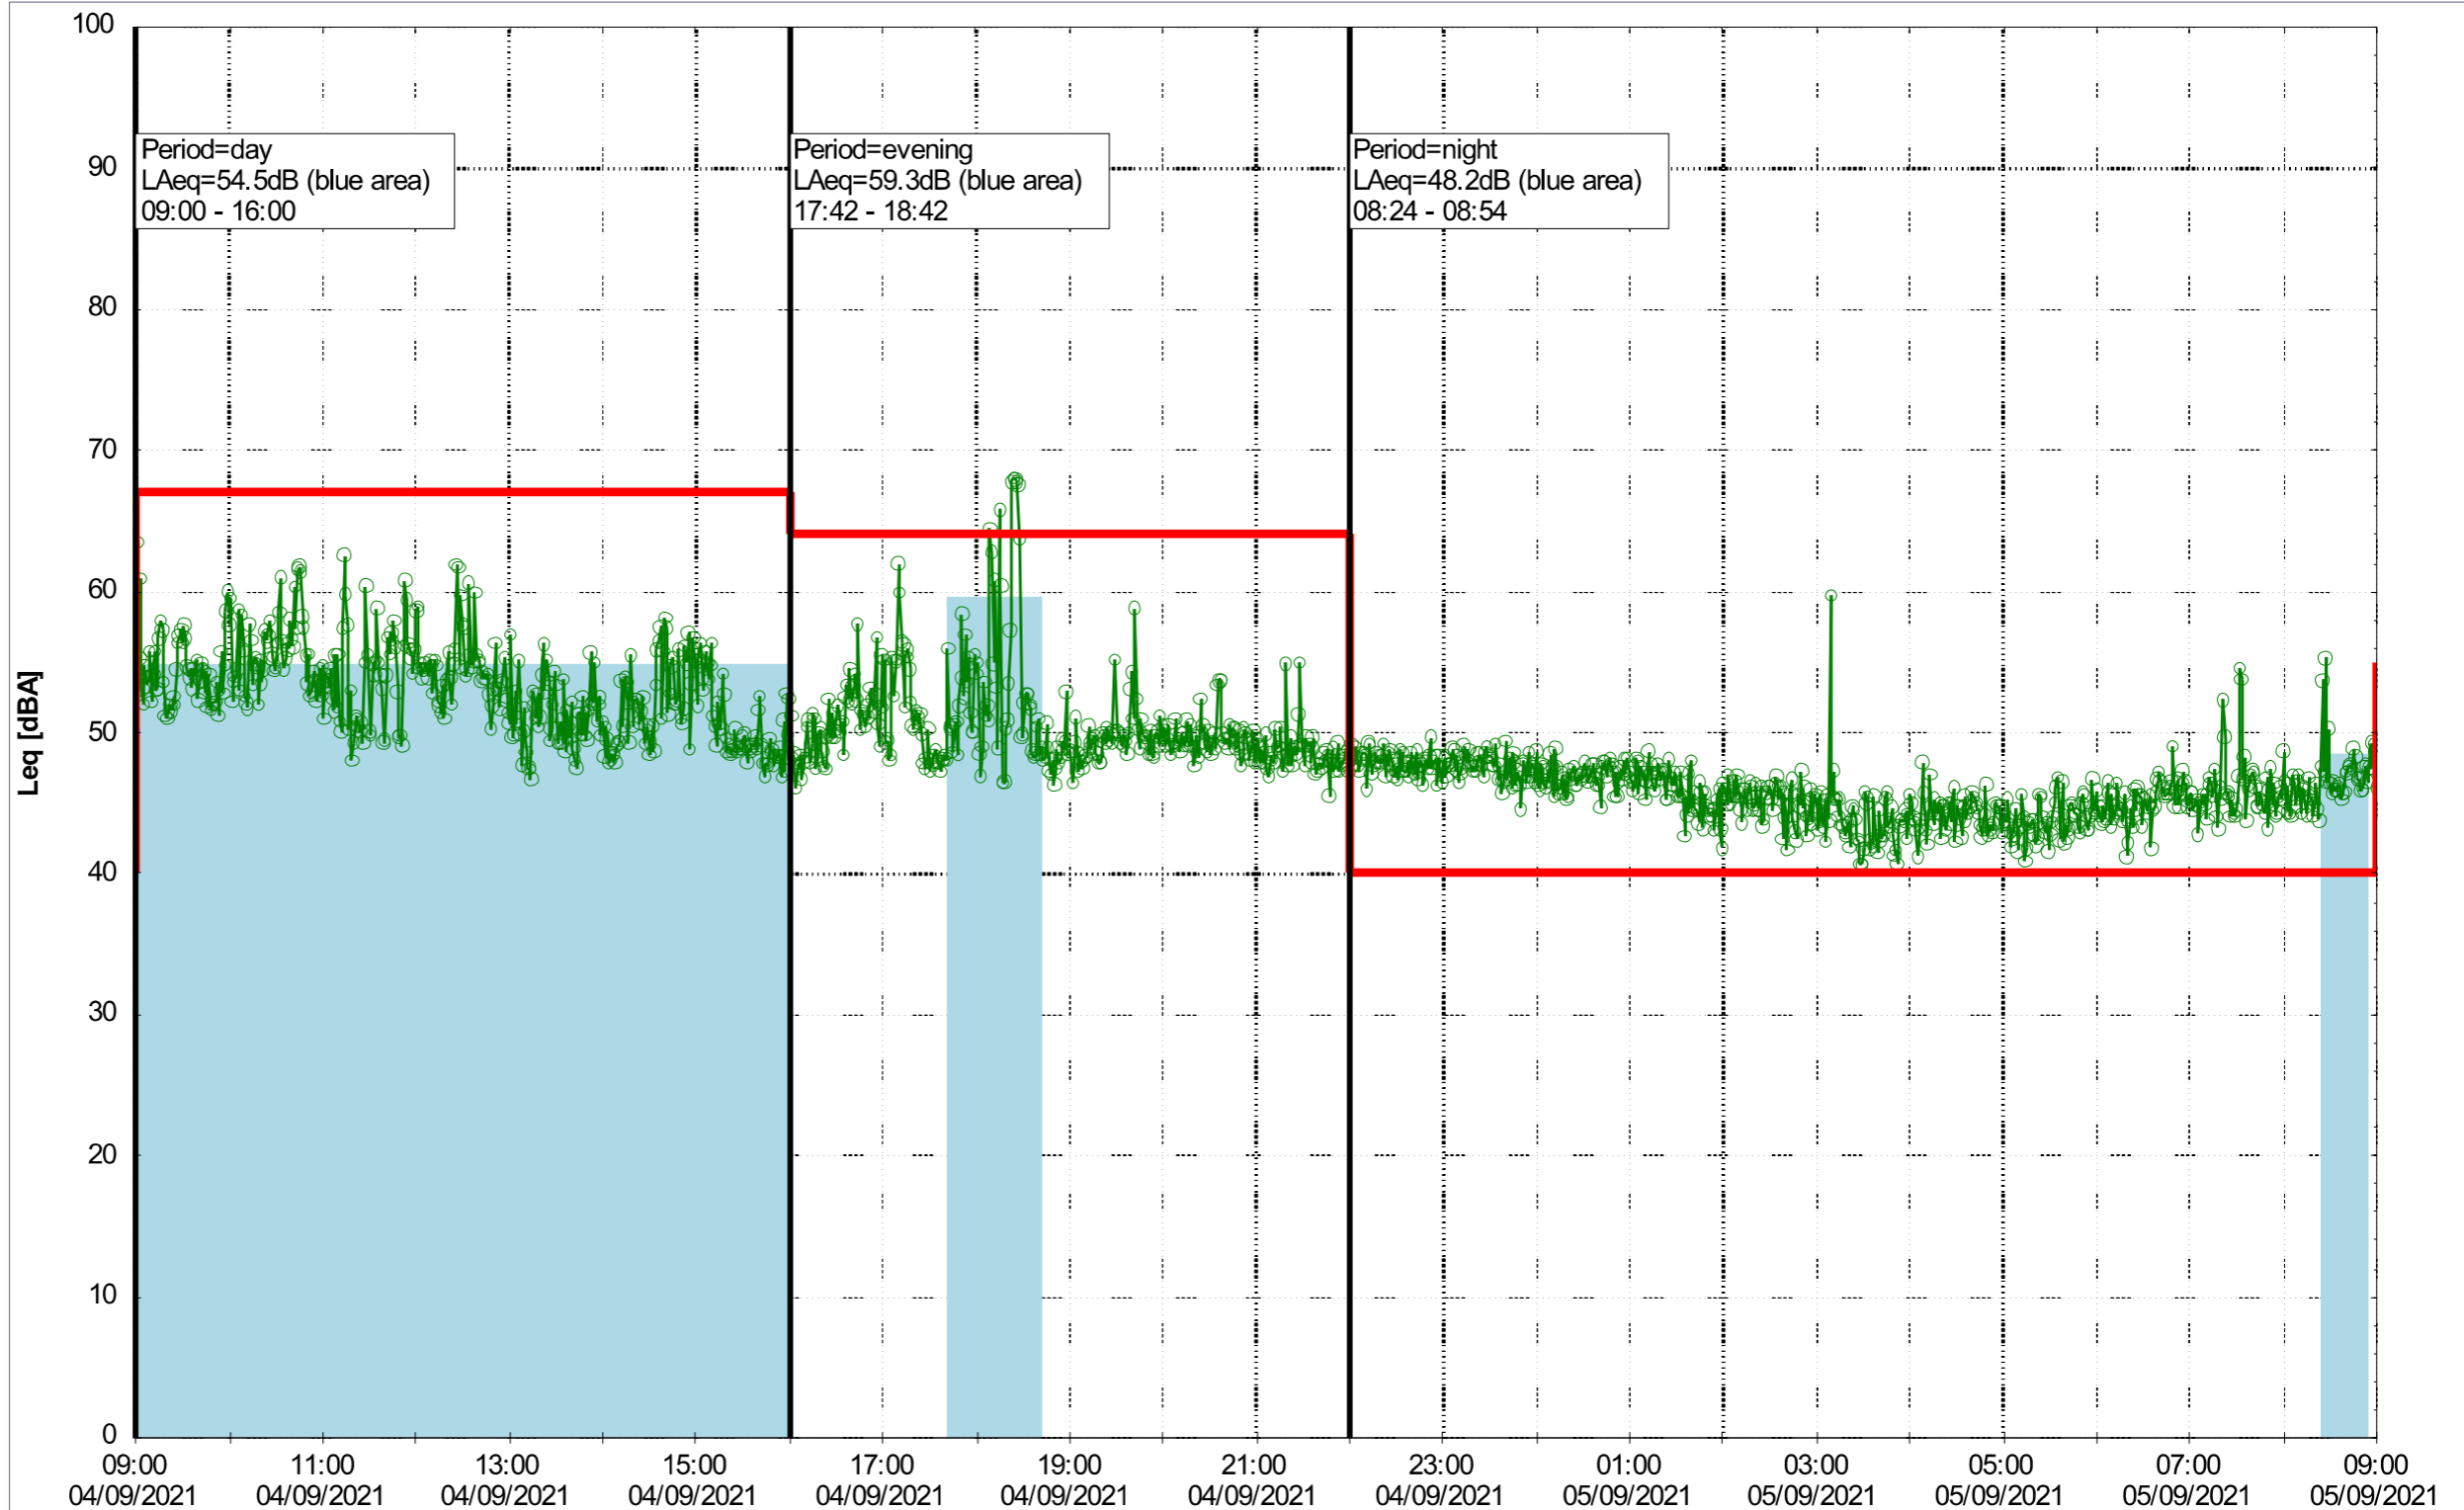

### Noise Time Related Diagram

02/09/2021  
03/09/2021

SLU\_NS01

Project: Kronos Sydhavnen  
Construction: Sluseholmen  
Location: N-V

Plan View

Remarks

...

### Noise Time Related Diagram

03/09/2021  
04/09/2021

SLU\_NS01

Project: Kronos Sydhavnen  
Construction: Sluseholmen  
Location: N-V

Plan View

Remarks

...

### Noise Time Related Diagram

04/09/2021  
05/09/2021

SLU\_NS01

Project: Kronos Sydhavnen  
Construction: Sluseholmen  
Location: N-V

Plan View

Remarks

...

### Noise Time Related Diagram

05/09/2021  
06/09/2021

SLU\_NS01