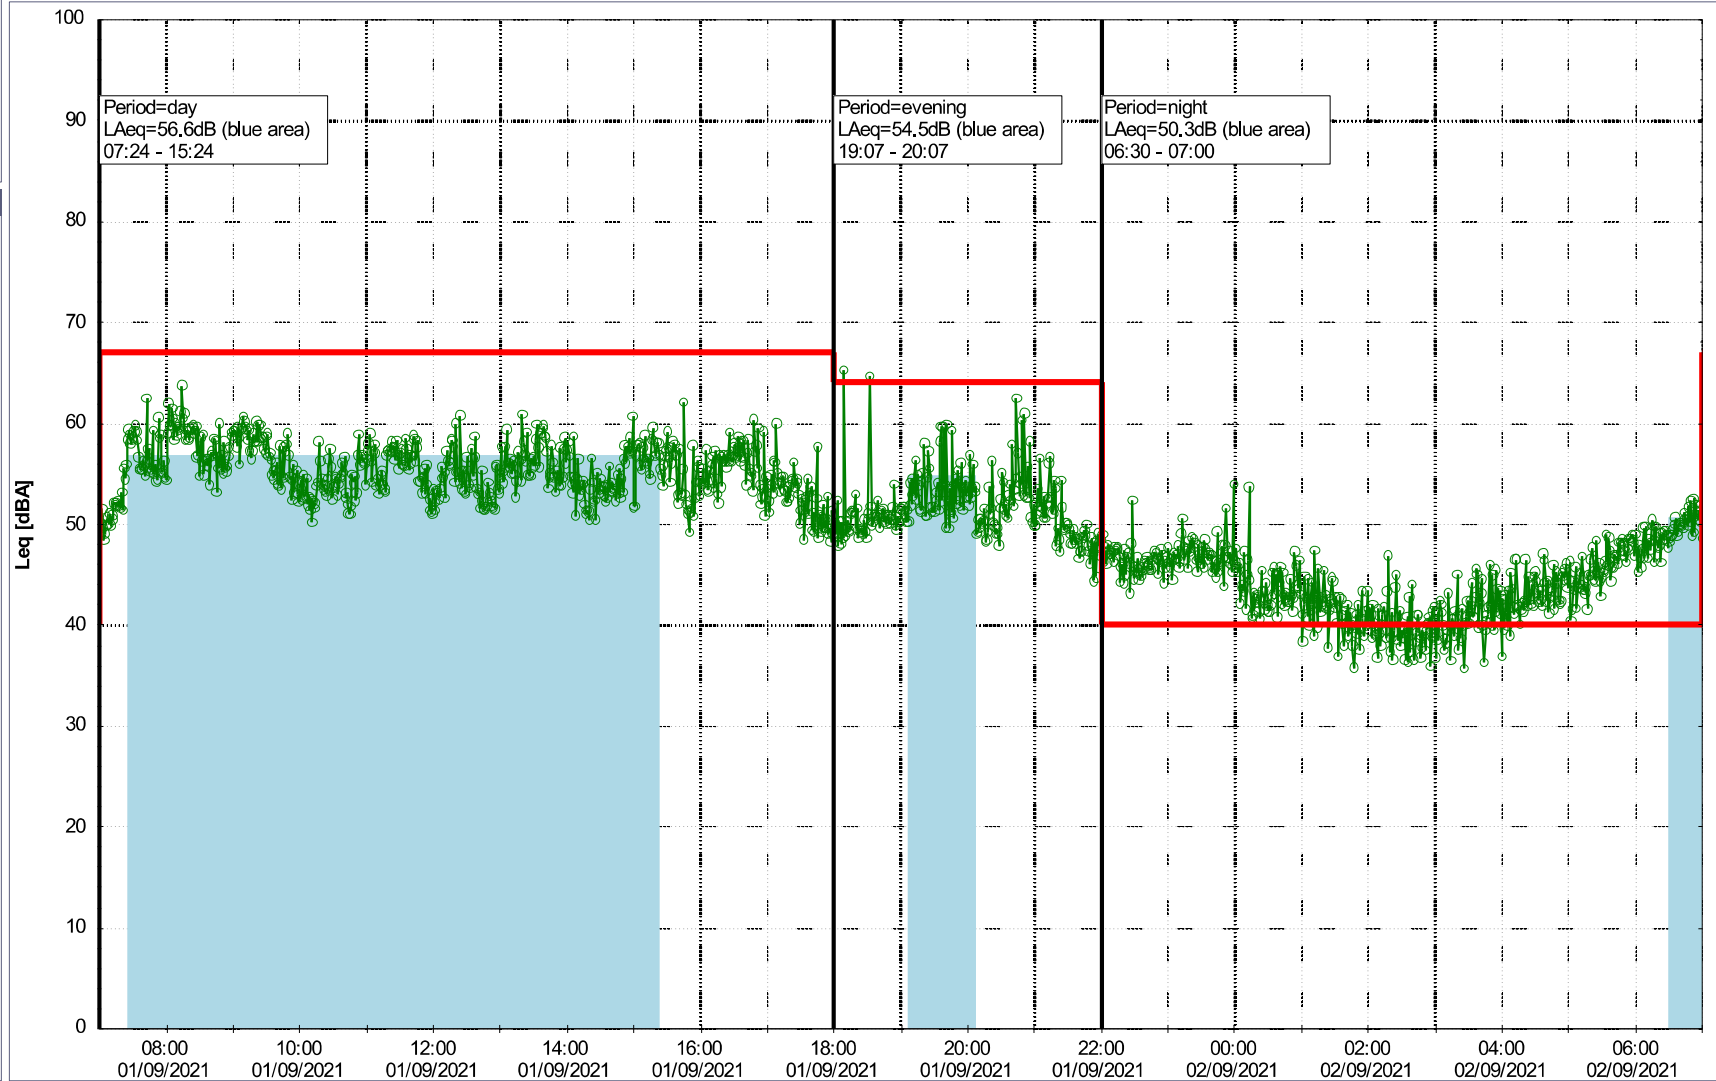

### Noise Time Related Diagram

31/08/2021  
01/09/2021

SLU\_NS01

**Project:** Kronos Sydhavnen  
**Construction:** Sluseholmen  
**Location:** N-V

Plan View

Remarks

...

### Noise Time Related Diagram

01/09/2021  
02/09/2021

SLU\_NS01

Project: Kronos Sydhavnen  
Construction: Sluseholmen  
Location: N-V

Plan View

Remarks

...

### Noise Time Related Diagram

02/09/2021  
03/09/2021

SLU\_NS01

Project: Kronos Sydhavnen  
Construction: Sluseholmen  
Location: N-V

Plan View

Remarks

...

### Noise Time Related Diagram

04/09/2021  
05/09/2021

SLU\_NS01

Project: Kronos Sydhavnen  
Construction: Sluseholmen  
Location: N-V

Plan View

Remarks

...