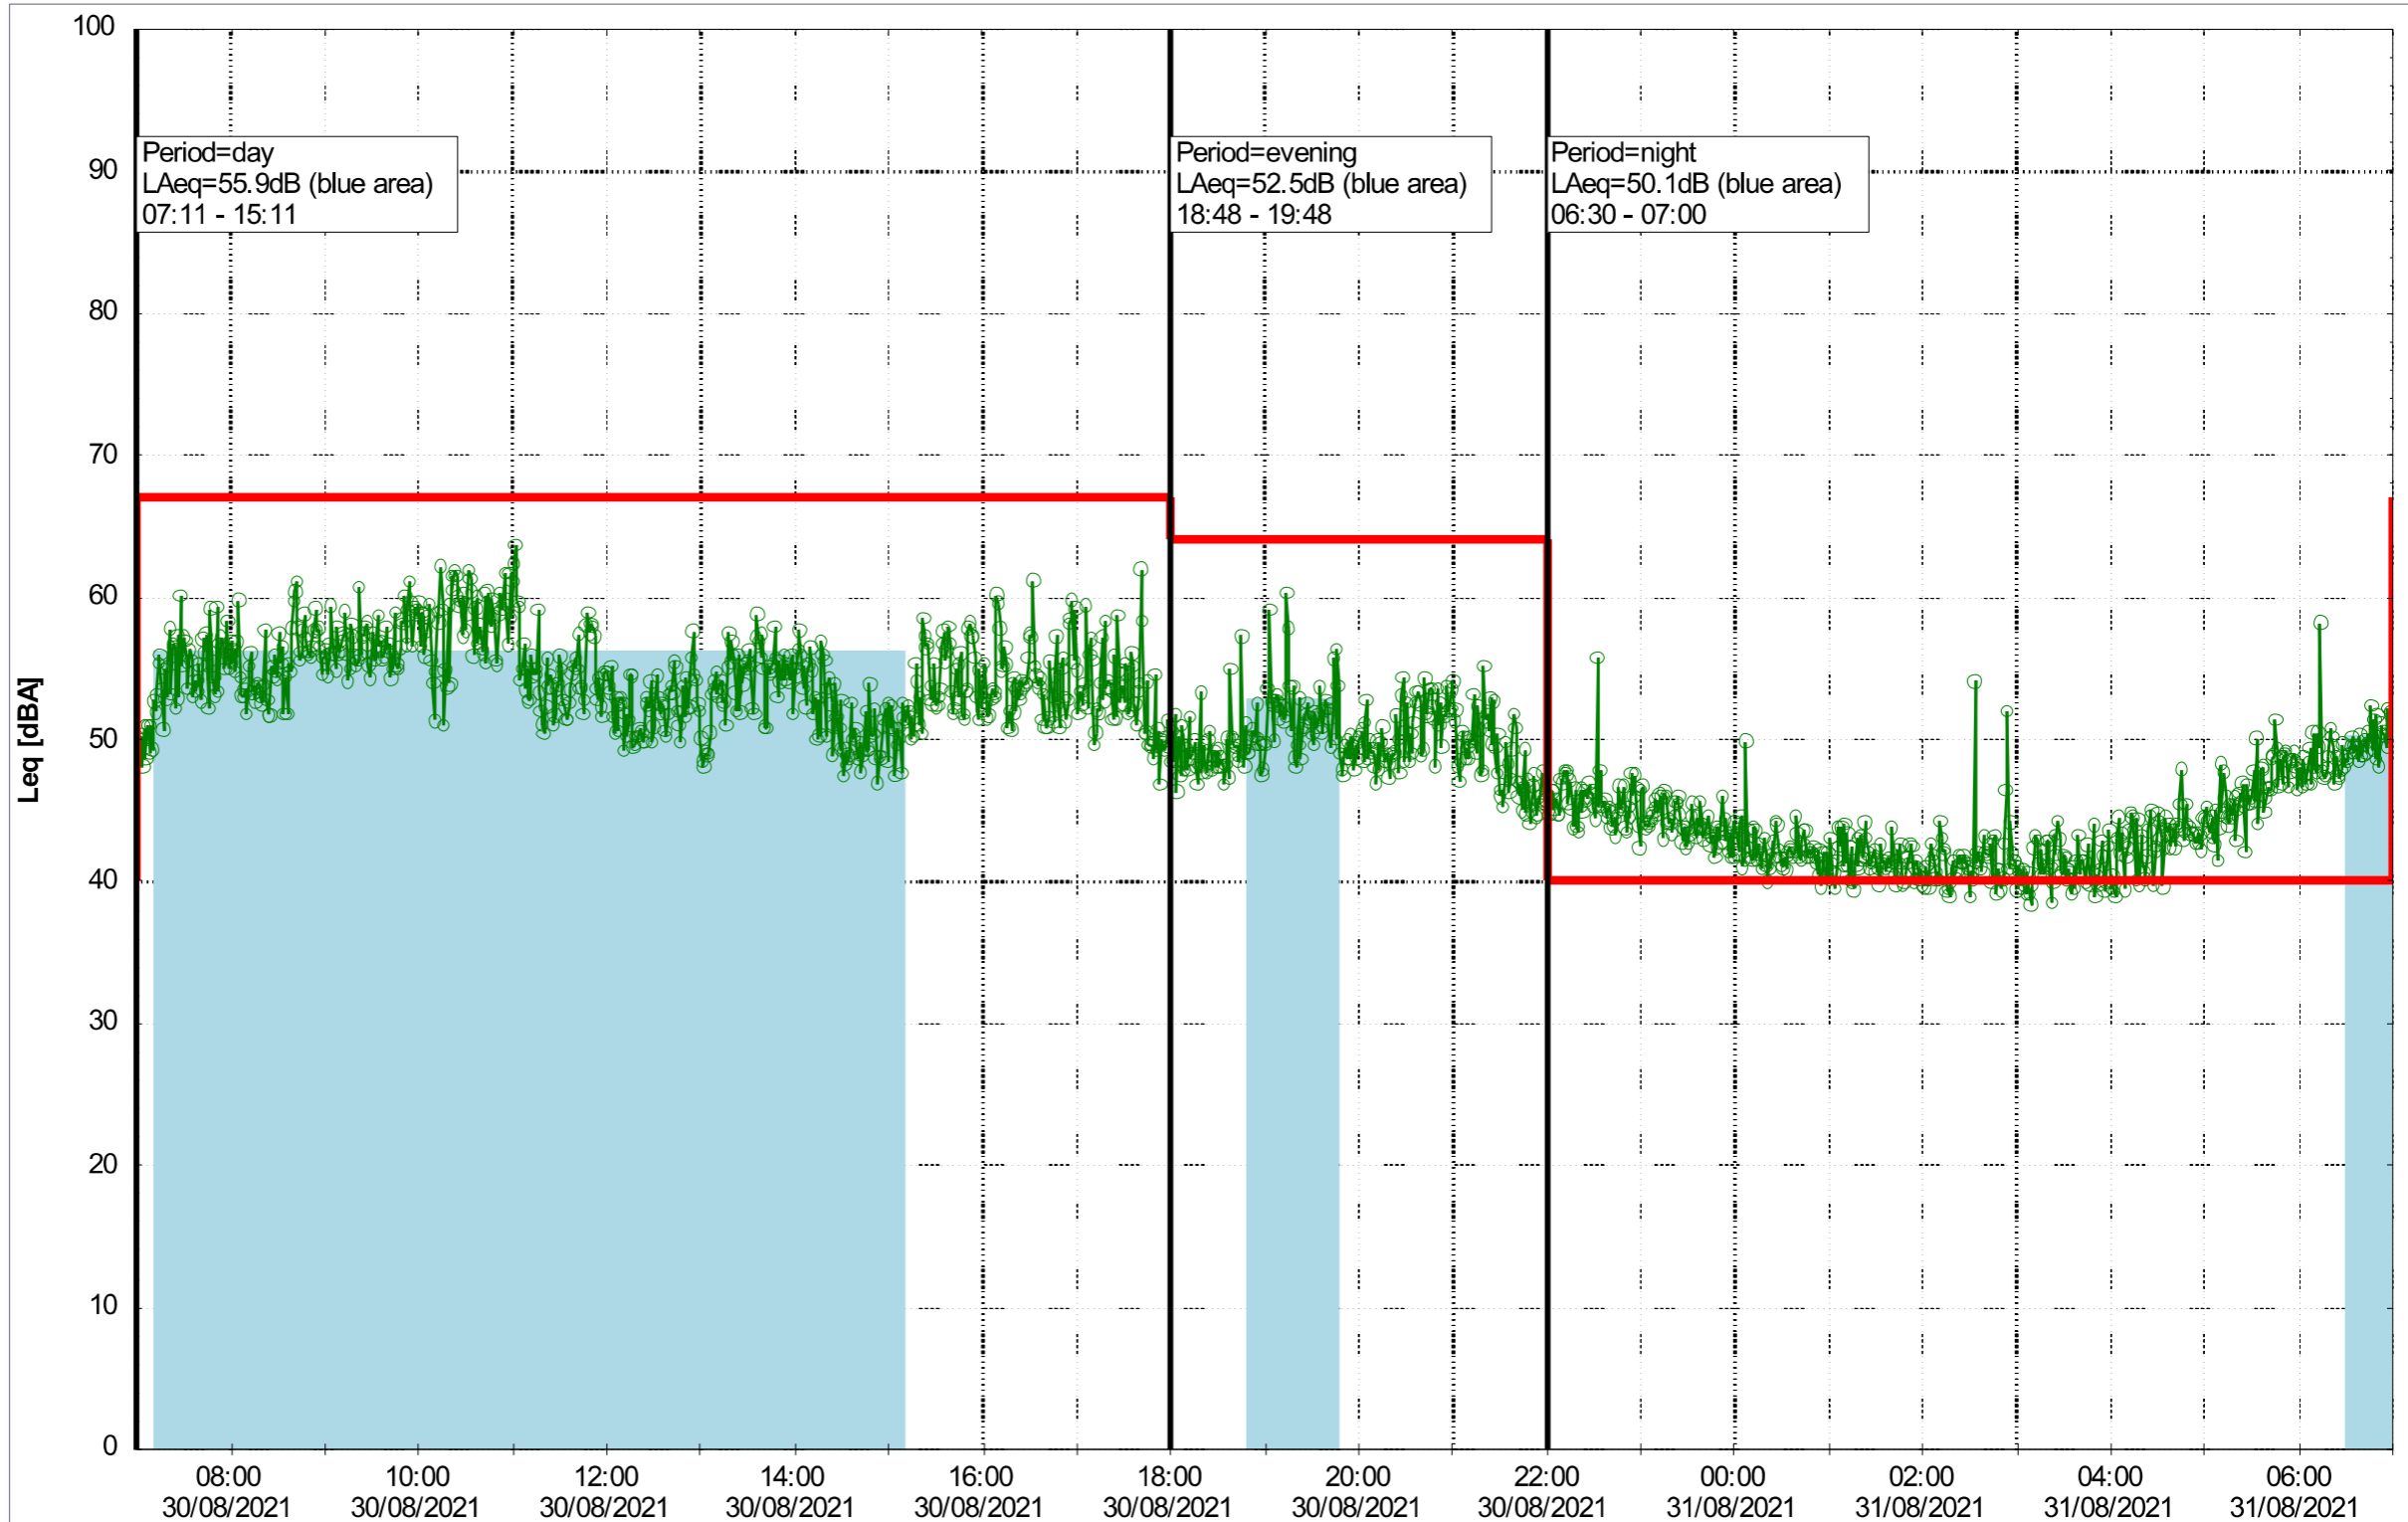

### Noise Time Related Diagram

30/08/2021  
31/08/2021

SLU\_NS01

Project: Kronos Sydhavnen  
Construction: Sluseholmen  
Location: N-V

Plan View

Remarks

...

### Noise Time Related Diagram

02/09/2021  
03/09/2021

SLU\_NS01

Project: Kronos Sydhavnen  
Construction: Sluseholmen  
Location: N-V

Plan View

Remarks

...

### Noise Time Related Diagram

03/09/2021  
04/09/2021

SLU\_NS01

Project: Kronos Sydhavnen  
Construction: Sluseholmen  
Location: N-V

Plan View

Remarks

...

### Noise Time Related Diagram

04/09/2021  
05/09/2021

SLU\_NS01

Project: Kronos Sydhavnen  
Construction: Sluseholmen  
Location: N-V

Plan View

Remarks

...