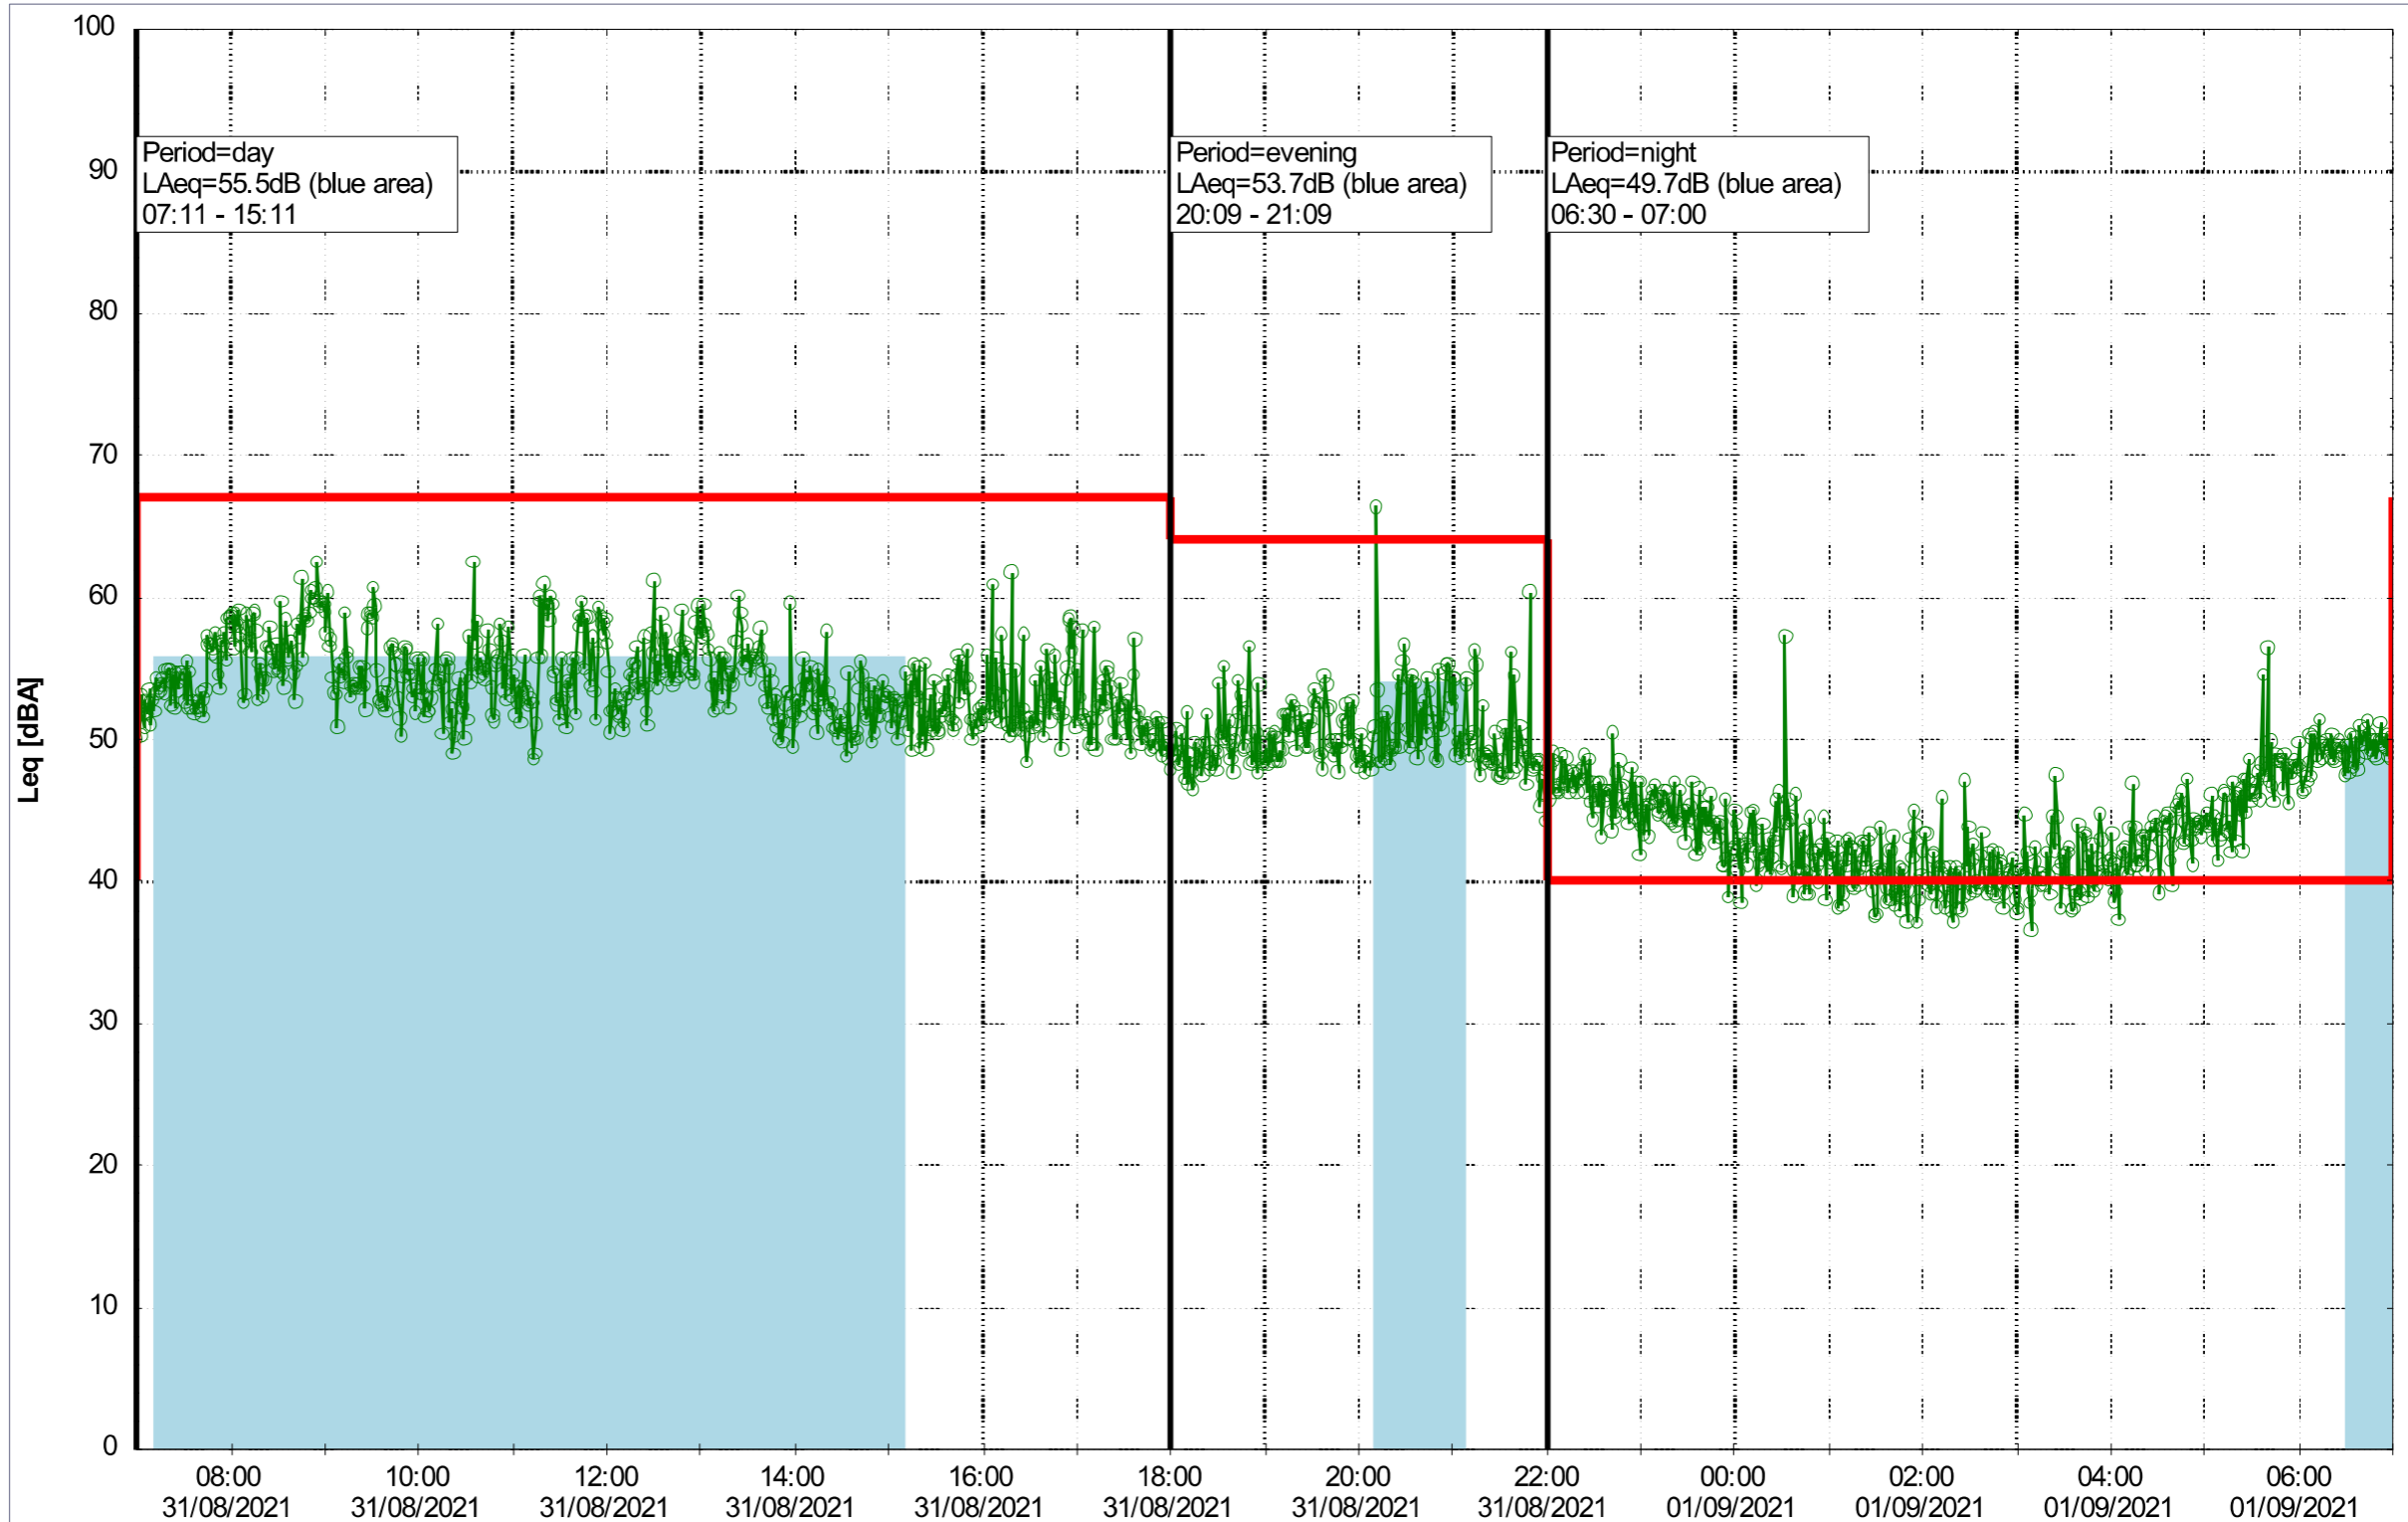

### Noise Time Related Diagram

30/08/2021  
31/08/2021

SLU\_NS01

Project: Kronos Sydhavnen  
Construction: Sluseholmen  
Location: N-V

Plan View

Remarks

...

### Noise Time Related Diagram

31/08/2021  
01/09/2021

SLU\_NS01

**Project:** Kronos Sydhavnen  
**Construction:** Sluseholmen  
**Location:** N-V

Plan View

Remarks

...

### Noise Time Related Diagram

03/09/2021  
04/09/2021

SLU\_NS01

Project: Kronos Sydhavnen  
Construction: Sluseholmen  
Location: N-V

Plan View

Remarks

...

### Noise Time Related Diagram

04/09/2021  
05/09/2021

SLU\_NS01

Project: Kronos Sydhavnen  
Construction: Sluseholmen  
Location: N-V

Plan View

Remarks

...