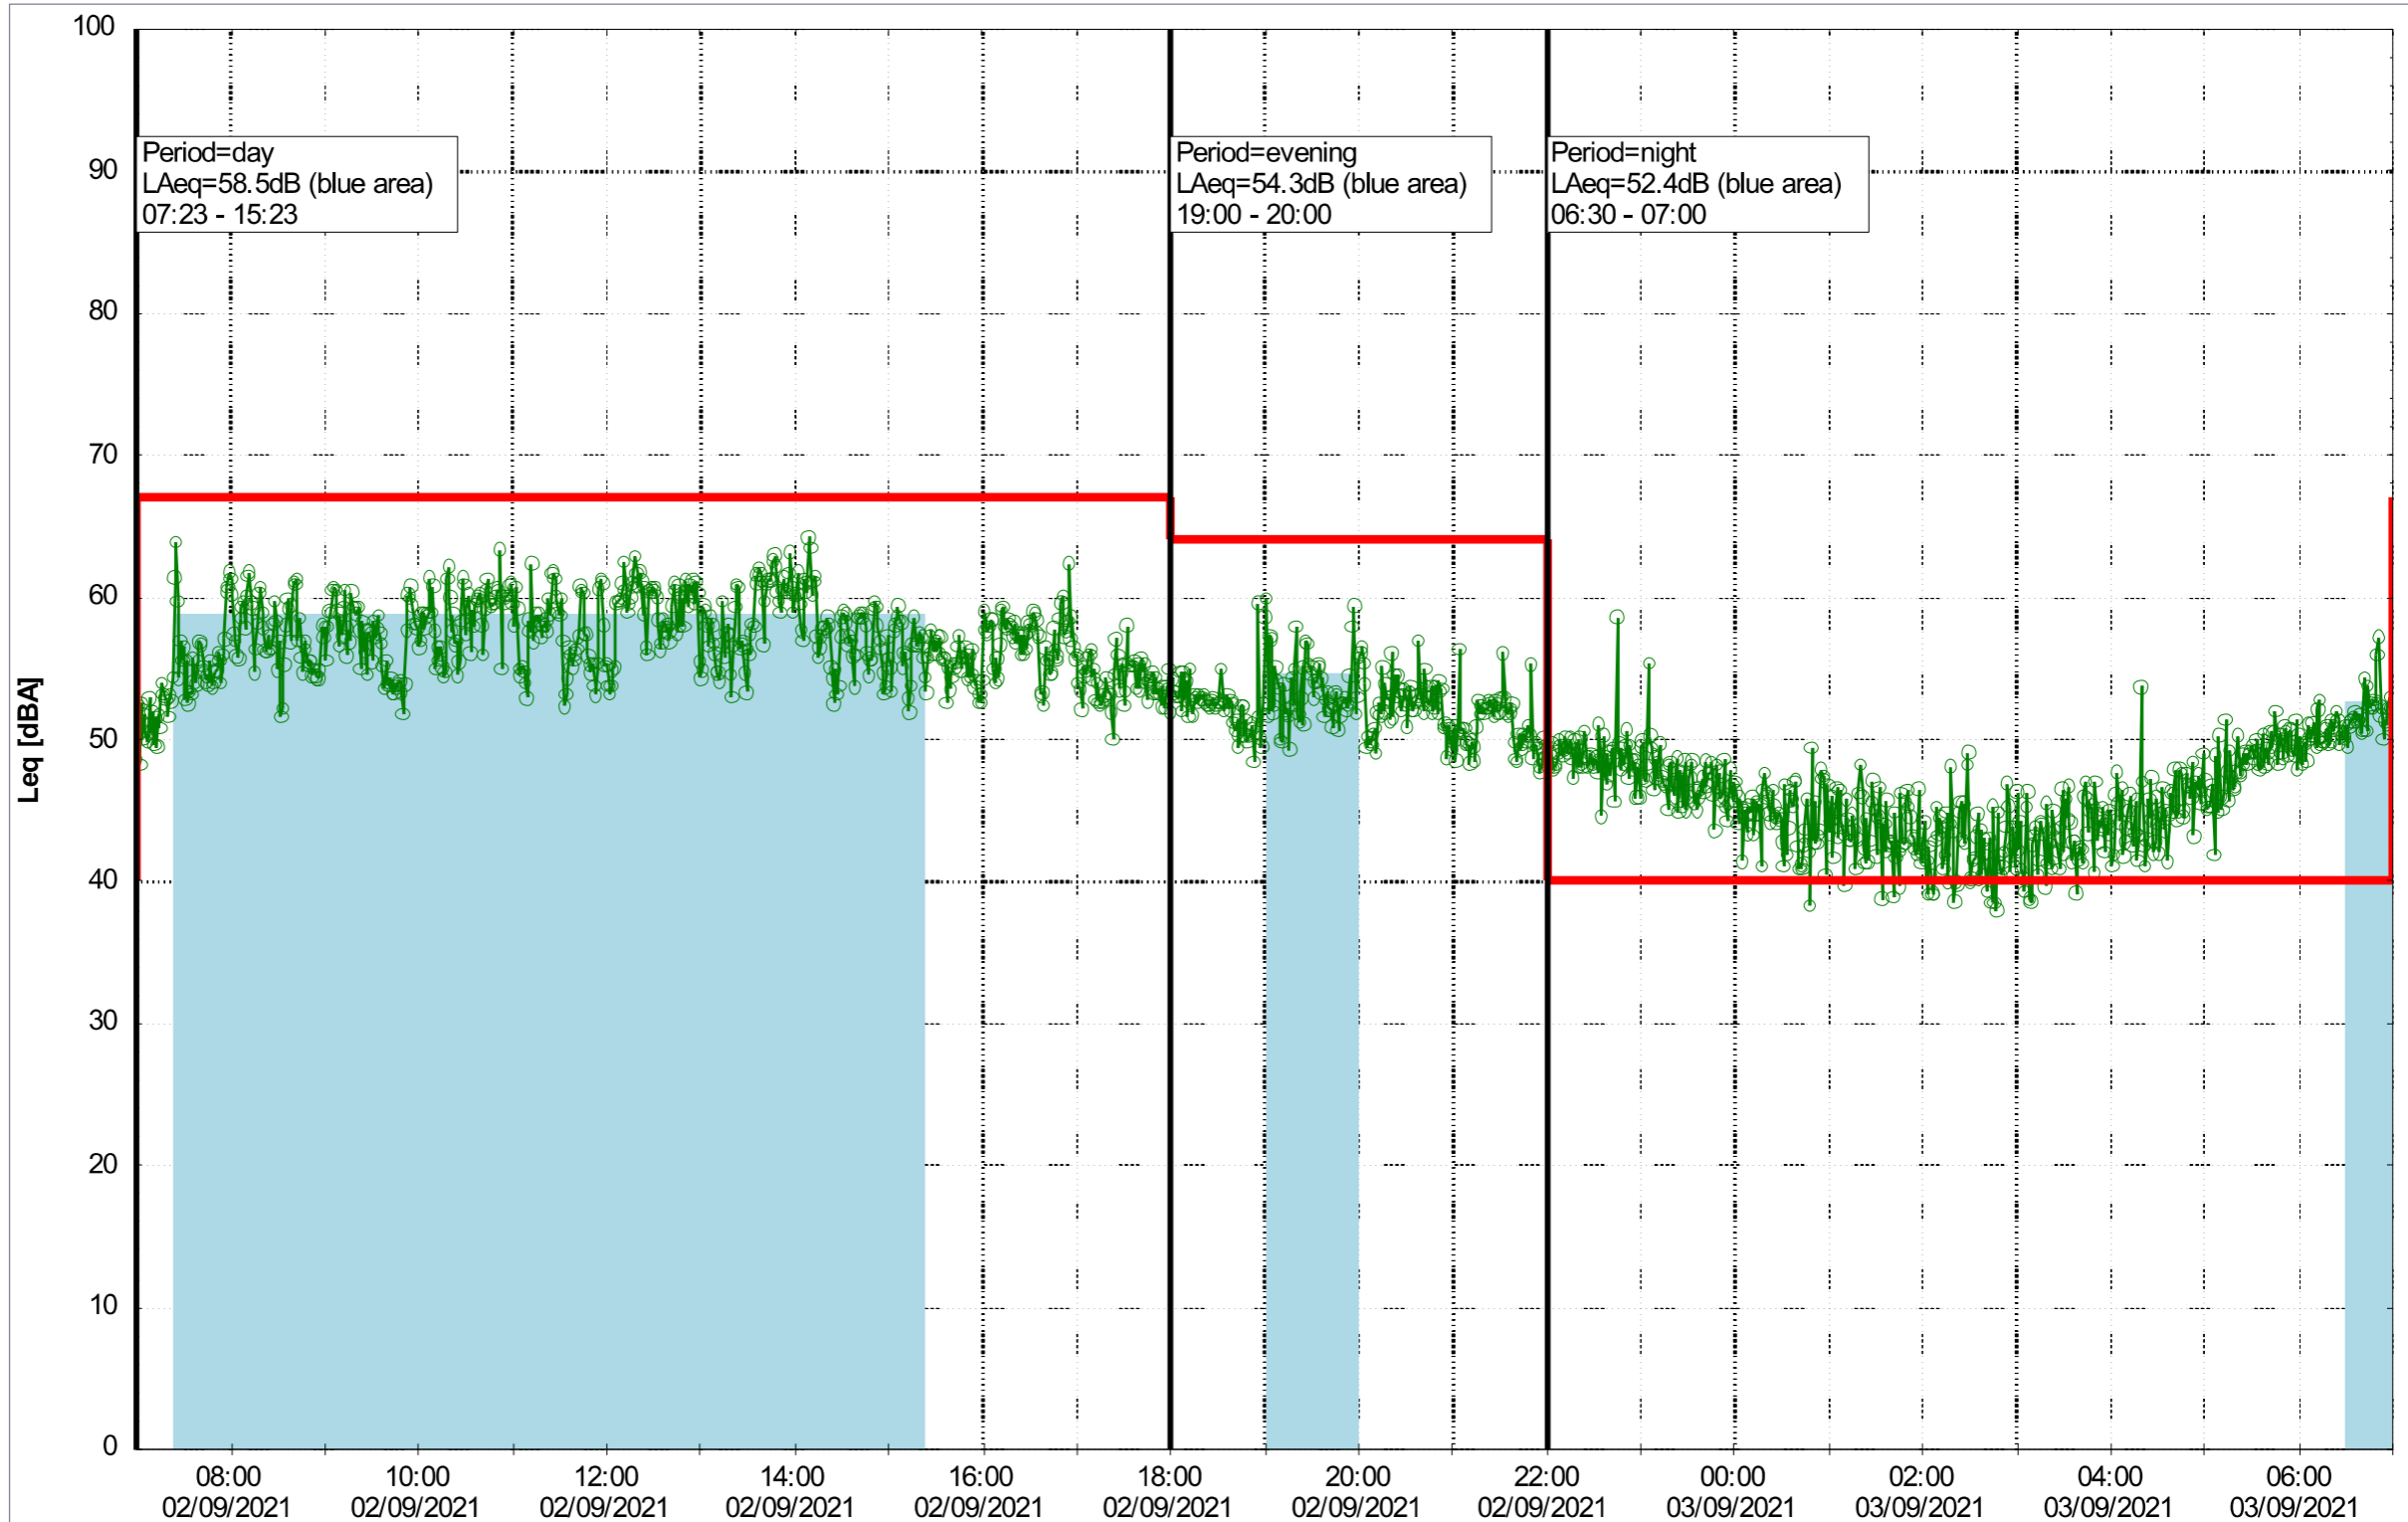

### Noise Time Related Diagram

01/09/2021  
02/09/2021

SLU\_NS01

Project: Kronos Sydhavnen  
Construction: Sluseholmen  
Location: N-V

Plan View

Remarks

...

### Noise Time Related Diagram

02/09/2021  
03/09/2021

SLU\_NS01

Project: Kronos Sydhavnen  
Construction: Sluseholmen  
Location: N-V

Plan View

Remarks

...

### Noise Time Related Diagram

03/09/2021  
04/09/2021

SLU\_NS01

Project: Kronos Sydhavnen  
Construction: Sluseholmen  
Location: N-V

Plan View

Remarks

...

### Noise Time Related Diagram

04/09/2021  
05/09/2021

SLU\_NS01

Project: Kronos Sydhavnen  
Construction: Sluseholmen  
Location: N-V

Plan View

Remarks

...