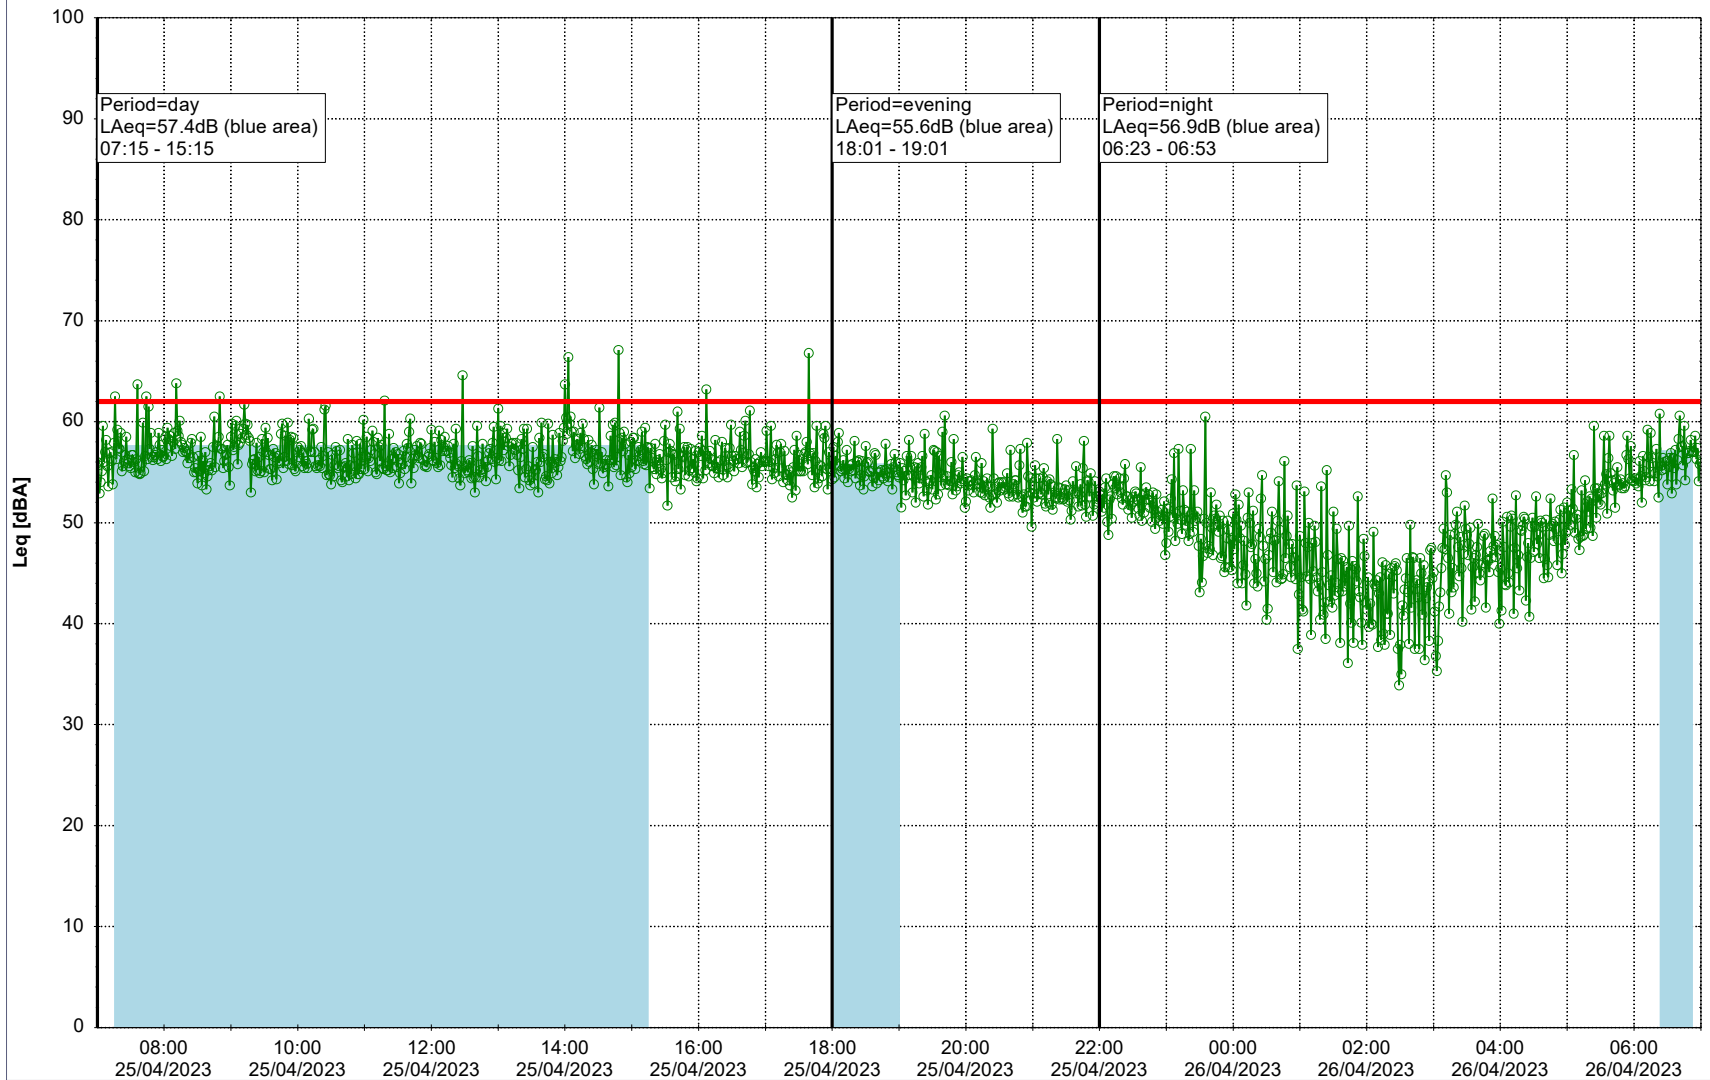

25/04/2023
26/04/2023

Plan View

Remarks

...

Noise Time Related Diagram

○○○ GAB_NS01

Project: Kronos Sydhavnen
Construction: Gåsebæk
Location: N-V

Plan View

Remarks

...

Noise Time Related Diagram

26/04/2023
27/04/2023

○○○ GAB_NS01

Project: Kronos Sydhavnen
Construction: Gåsebæk
Location: N-V

Plan View

Remarks

...

Noise Time Related Diagram

27/04/2023
28/04/2023

○○○ GAB_NS01

Project: Kronos Sydhavnen
Construction: Gåsebæk
Location: N-V

28/04/2023
29/04/2023

Plan View

Remarks

Noise Time Related Diagram

○○○ GAB_NS01

Project: Kronos Sydhavnen
Construction: Gåsebæk
Location: N-V

30/04/2023
01/05/2023

Plan View

Remarks

...

Noise Time Related Diagram