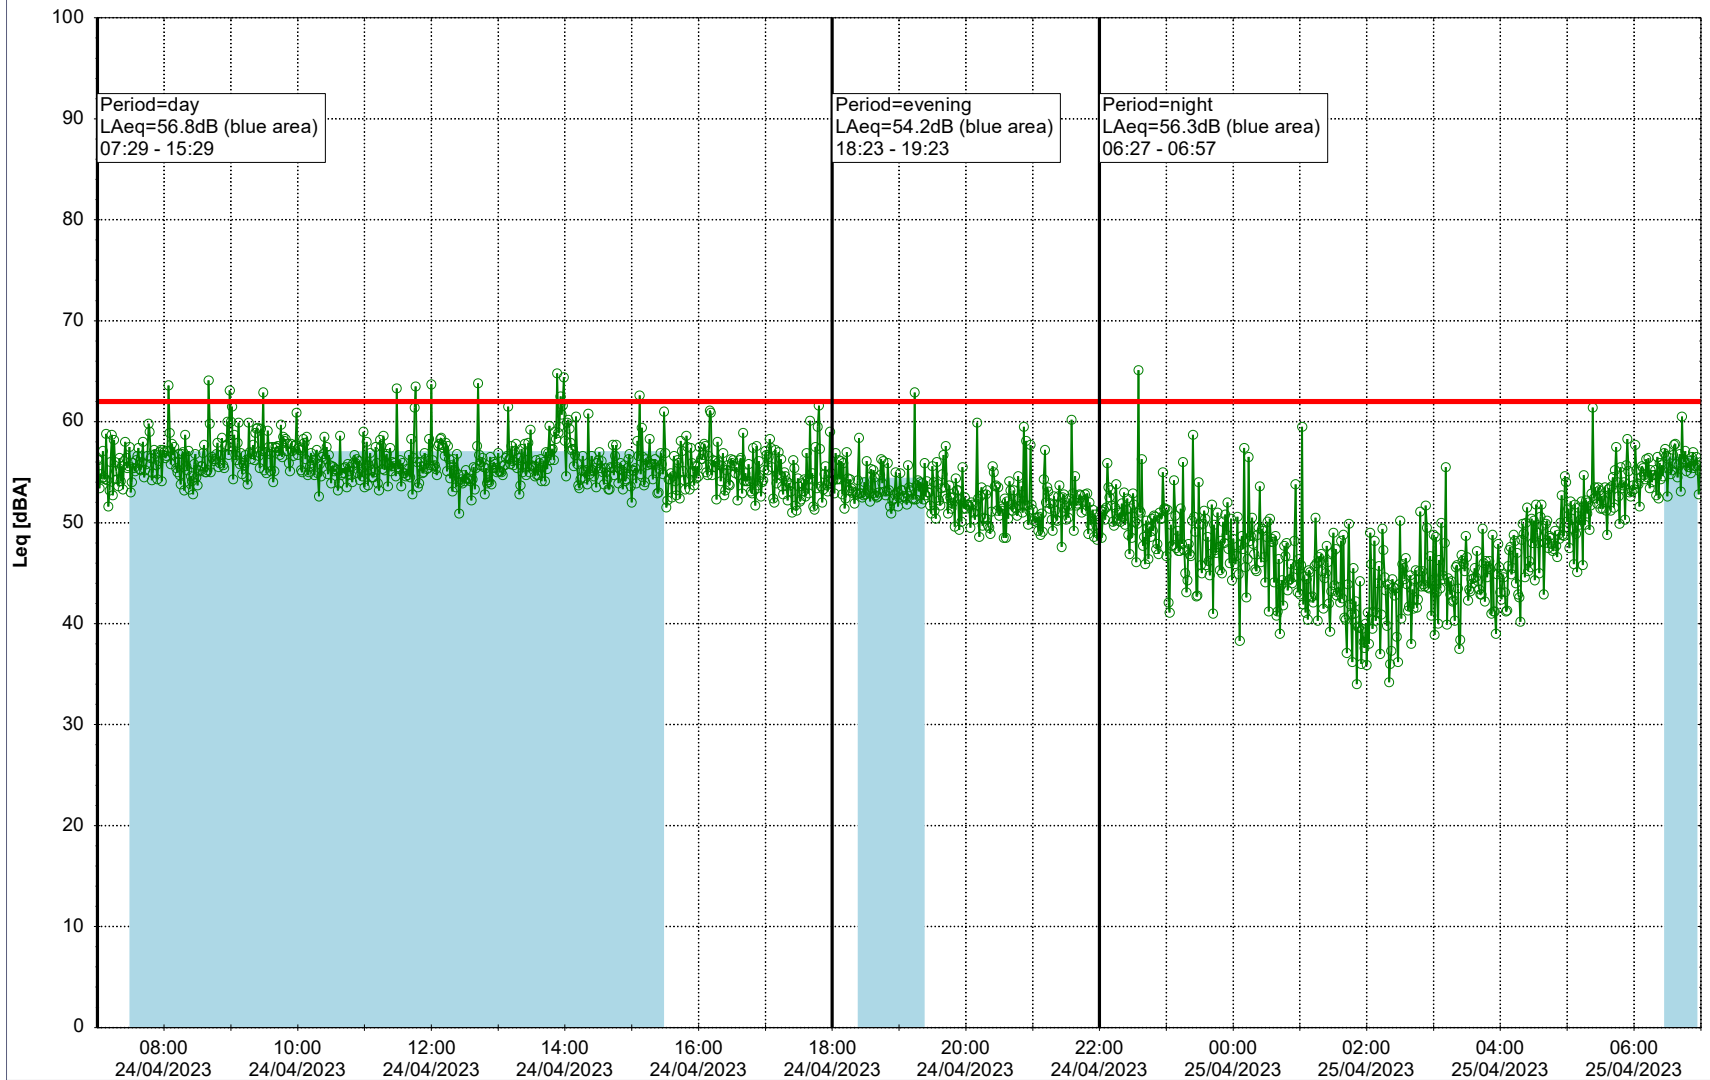

Project: Kronos Sydhavnen
Construction: Gåsebæk
Location: N-V

Plan View

Remarks

...

Noise Time Related Diagram

24/04/2023
25/04/2023

○○○ GAB_NS01

Project: Kronos Sydhavnen
Construction: Gåsebæk
Location: N-V

25/04/2023
26/04/2023

Plan View

Remarks

...

Noise Time Related Diagram

○○○ GAB_NS01

Project: Kronos Sydhavnen
Construction: Gåsebæk
Location: N-V

Plan View

...

Noise Time Related Diagram

○○○ GAB_NS01

Project: Kronos Sydhavnen
Construction: Gåsebæk
Location: N-V

29/04/2023
30/04/2023

Plan View

Remarks

...

Noise Time Related Diagram

○○○ GAB_NS01

Project: Kronos Sydhavnen
Construction: Gåsebæk
Location: N-V

30/04/2023
01/05/2023

Plan View

Remarks

...

Noise Time Related Diagram