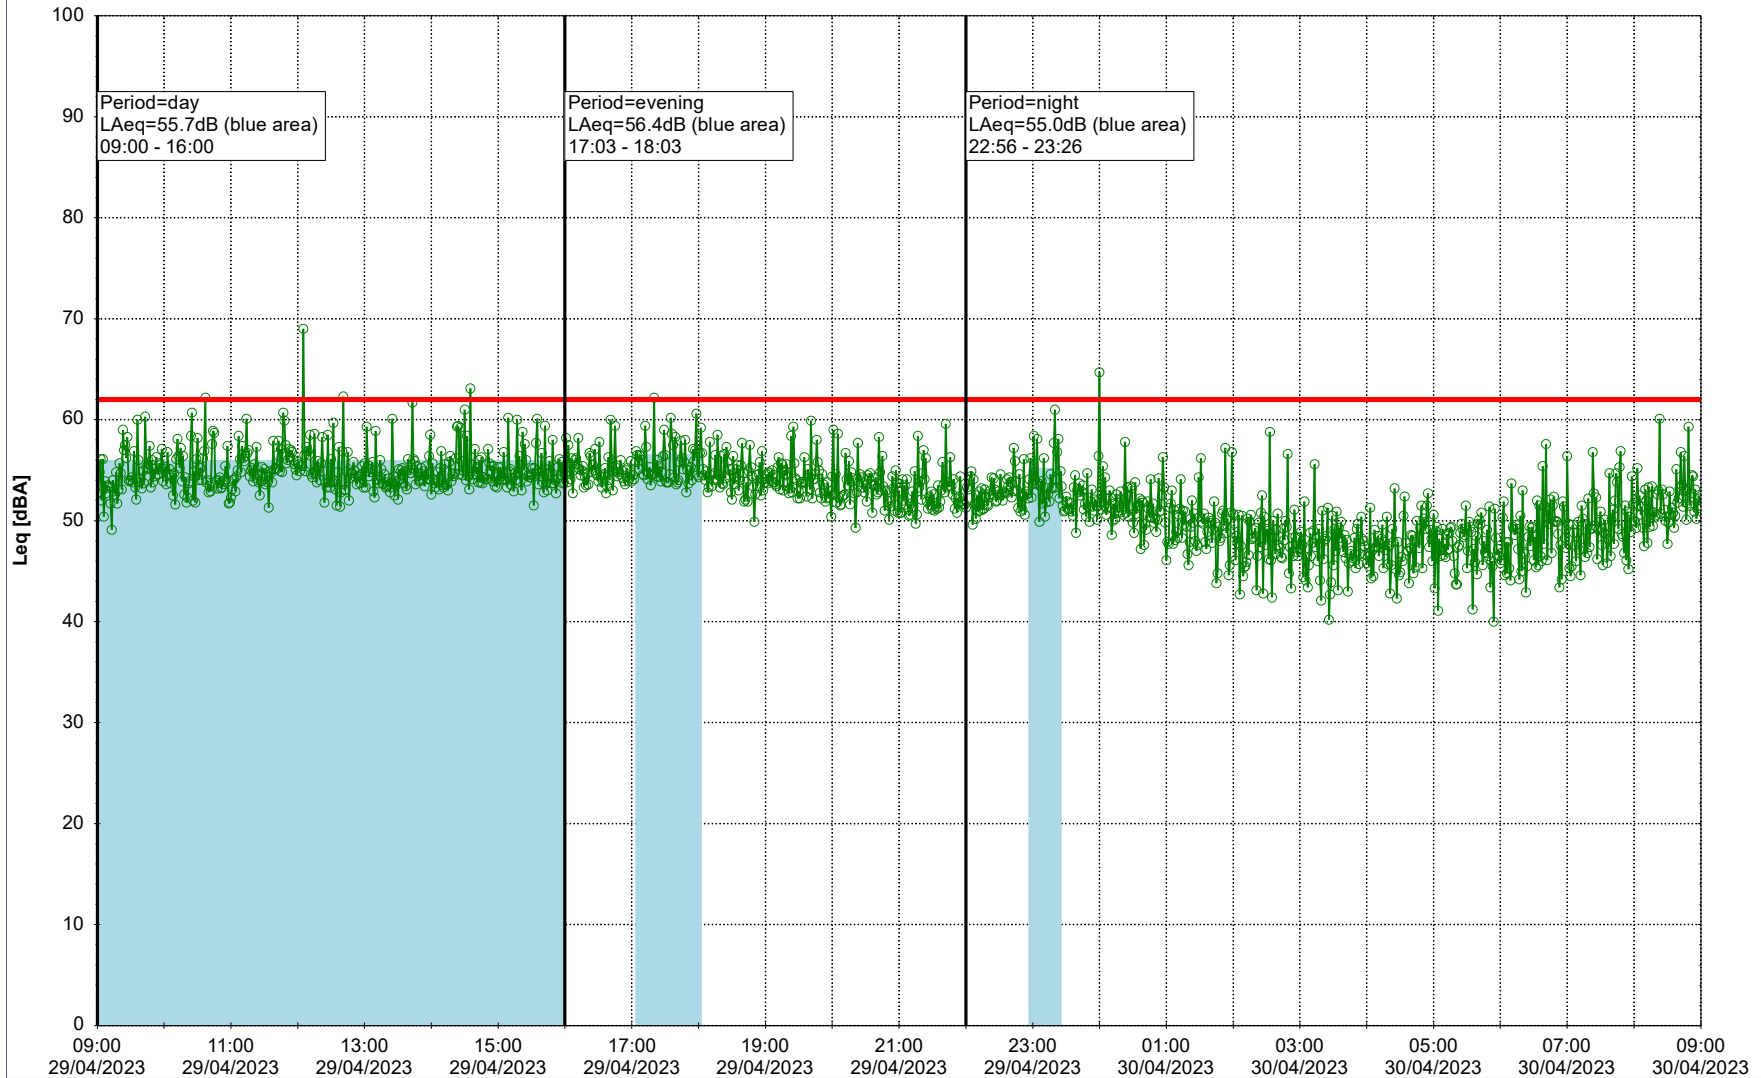

...

Noise Time Related Diagram

○○○ GAB_NS01

Project: Kronos Sydhavnen
Construction: Gåsebæk
Location: N-V

29/04/2023
30/04/2023

Plan View

Remarks

...

Noise Time Related Diagram

○○○ GAB_NS01

Project: Kronos Sydhavnen
Construction: Gåsebæk
Location: N-V

30/04/2023
01/05/2023

Plan View

Remarks

...

Noise Time Related Diagram