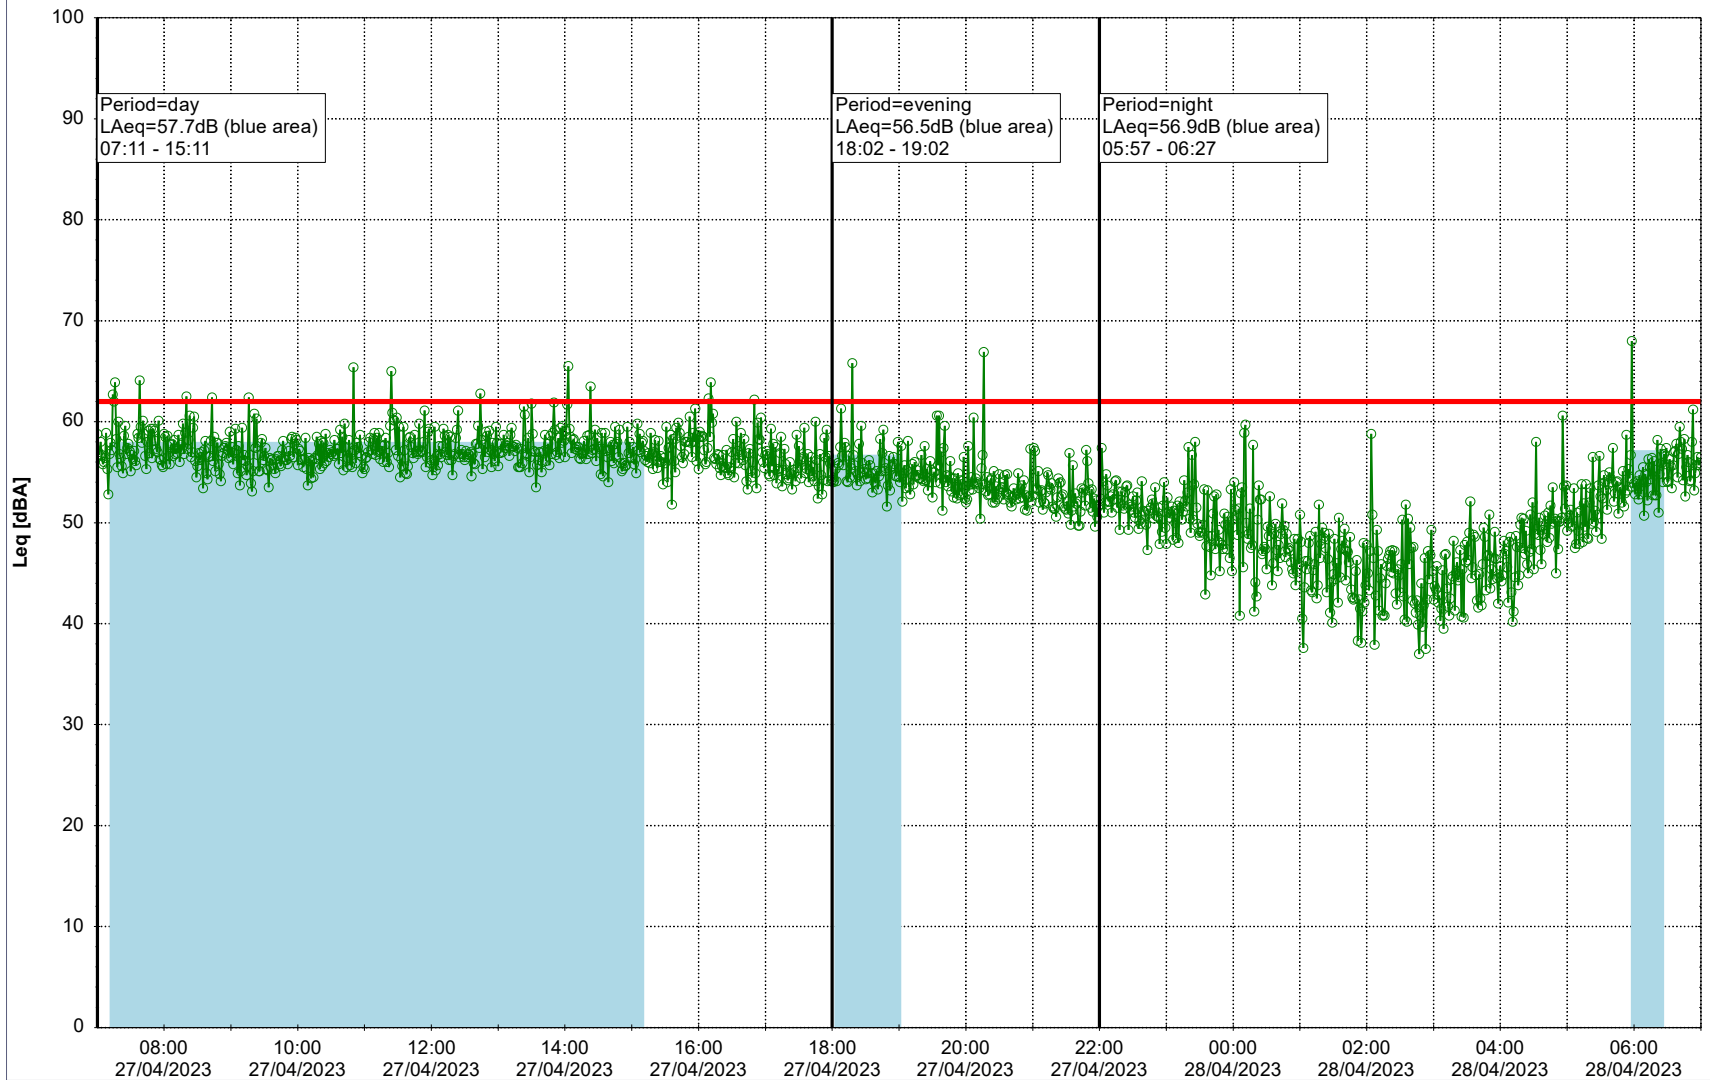

Remarks

...

Noise Time Related Diagram

26/04/2023
27/04/2023

○○○ GAB_NS01

Project: Kronos Sydhavnen
Construction: Gåsebæk
Location: N-V

Plan View

Remarks

...

Noise Time Related Diagram

27/04/2023
28/04/2023

○○○ GAB_NS01

Project: Kronos Sydhavnen
Construction: Gåsebæk
Location: N-V

28/04/2023
29/04/2023

Plan View

Remarks

...

Noise Time Related Diagram

○○○ GAB_NS01

Project: Kronos Sydhavnen
Construction: Gåsebæk
Location: N-V

29/04/2023
30/04/2023

Plan View

Remarks

...

Noise Time Related Diagram

○○○ GAB_NS01

Project: Kronos Sydhavnen
Construction: Gåsebæk
Location: N-V

30/04/2023
01/05/2023

Plan View

Remarks

...

Noise Time Related Diagram