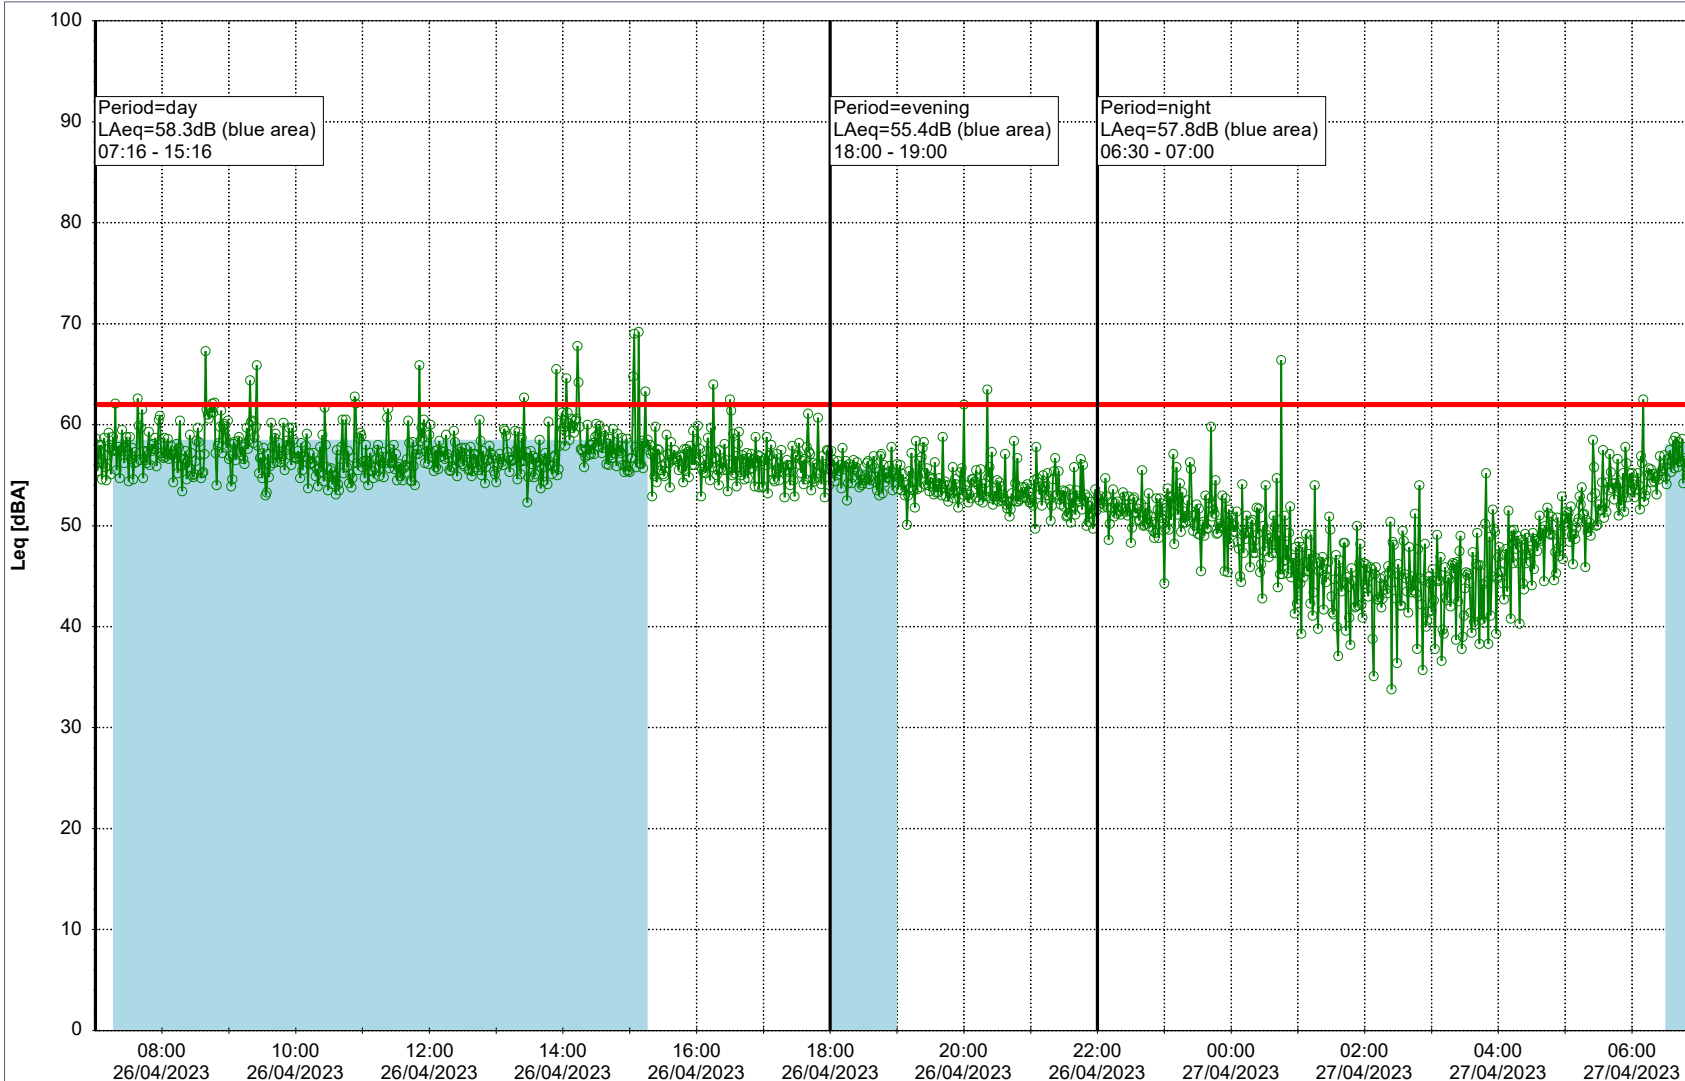

25/04/2023
26/04/2023

Plan View

Remarks

...

Noise Time Related Diagram

○○○ GAB_NS01

Project: Kronos Sydhavnen
Construction: Gåsebæk
Location: N-V

Plan View

Remarks

...

Noise Time Related Diagram

26/04/2023
27/04/2023

○○○ GAB_NS01

Project: Kronos Sydhavnen
Construction: Gåsebæk
Location: N-V

Plan View

Remarks

...

Noise Time Related Diagram

○○○ GAB_NS01

Project: Kronos Sydhavnen
Construction: Gåsebæk
Location: N-V

29/04/2023
30/04/2023

Plan View

Remarks

...

Noise Time Related Diagram

○○○ GAB_NS01

Project: Kronos Sydhavnen
Construction: Gåsebæk
Location: N-V

30/04/2023
01/05/2023

Plan View

Remarks

...

Noise Time Related Diagram