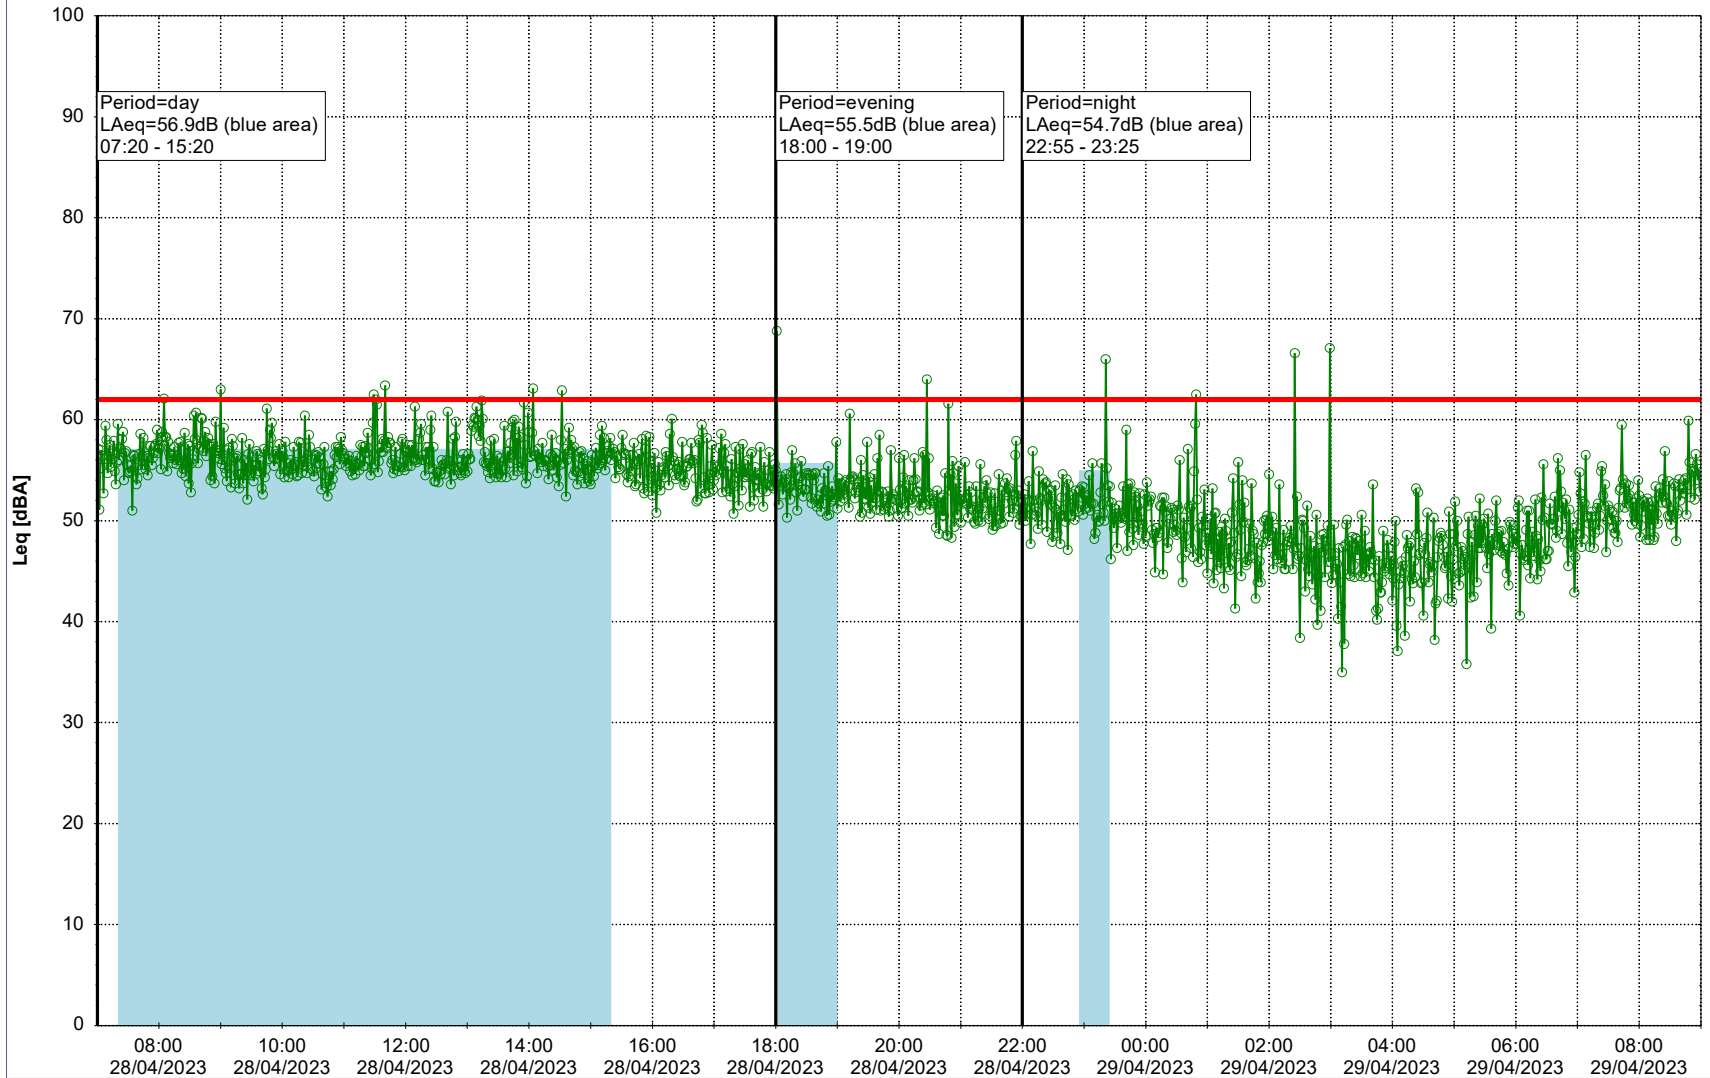

...

Noise Time Related Diagram

27/04/2023
28/04/2023

○○○ GAB_NS01

Project: Kronos Sydhavnen
Construction: Gåsebæk
Location: N-V

28/04/2023
29/04/2023

Plan View

Remarks

...

Noise Time Related Diagram

○○○ GAB_NS01

Project: Kronos Sydhavnen
Construction: Gåsebæk
Location: N-V

29/04/2023
30/04/2023

Plan View

Remarks

...

Noise Time Related Diagram

○○○ GAB_NS01

Project: Kronos Sydhavnen
Construction: Gåsebæk
Location: N-V

30/04/2023
01/05/2023

Plan View

Remarks

...

Noise Time Related Diagram