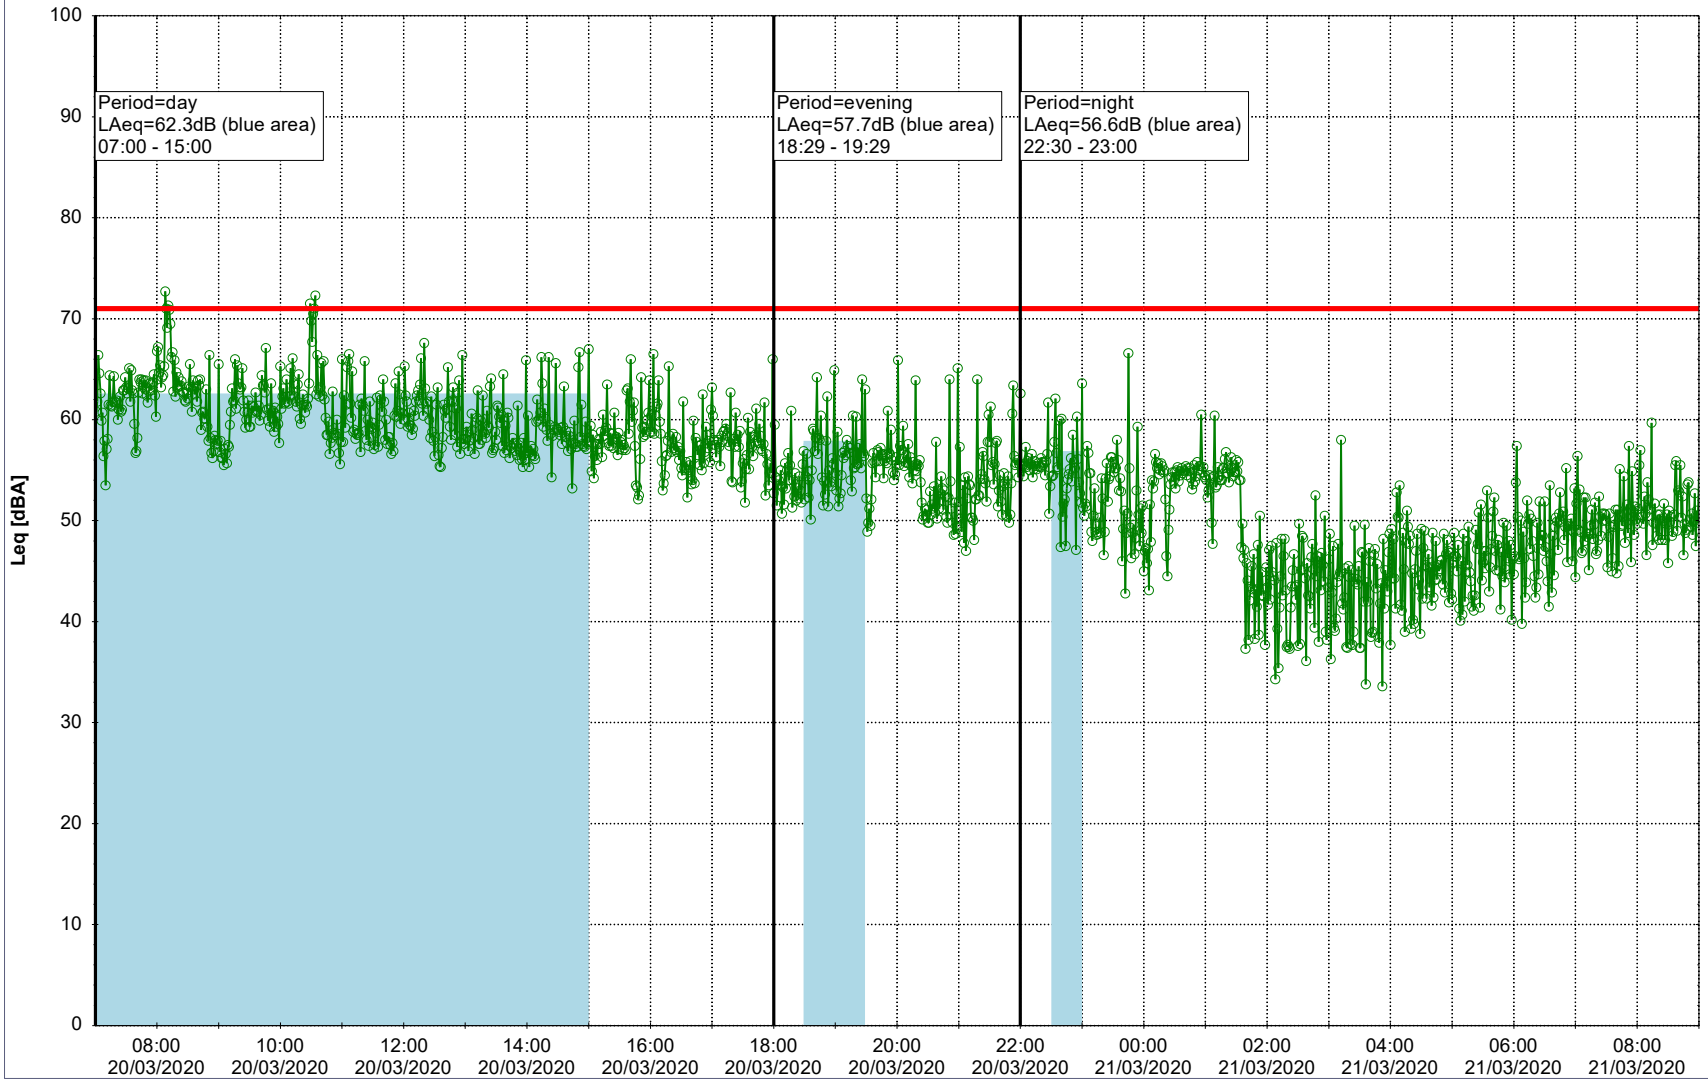

○○○ GAB_NS01

Project: Kronos Sydhavnen
Construction: Gåsebæk
Location: N-V

20/03/2020
21/03/2020

Remarks

...

Noise Time Related Diagram

○○○ GAB_NS01

Project: Kronos Sydhavnen
Construction: Gåsebæk
Location: N-V

21/03/2020
22/03/2020

Remarks

...

Noise Time Related Diagram

○○○ GAB_NS01

Project: Kronos Sydhavnen
Construction: Gåsebæk
Location: N-V

22/03/2020
23/03/2020

Noise Time Related Diagram