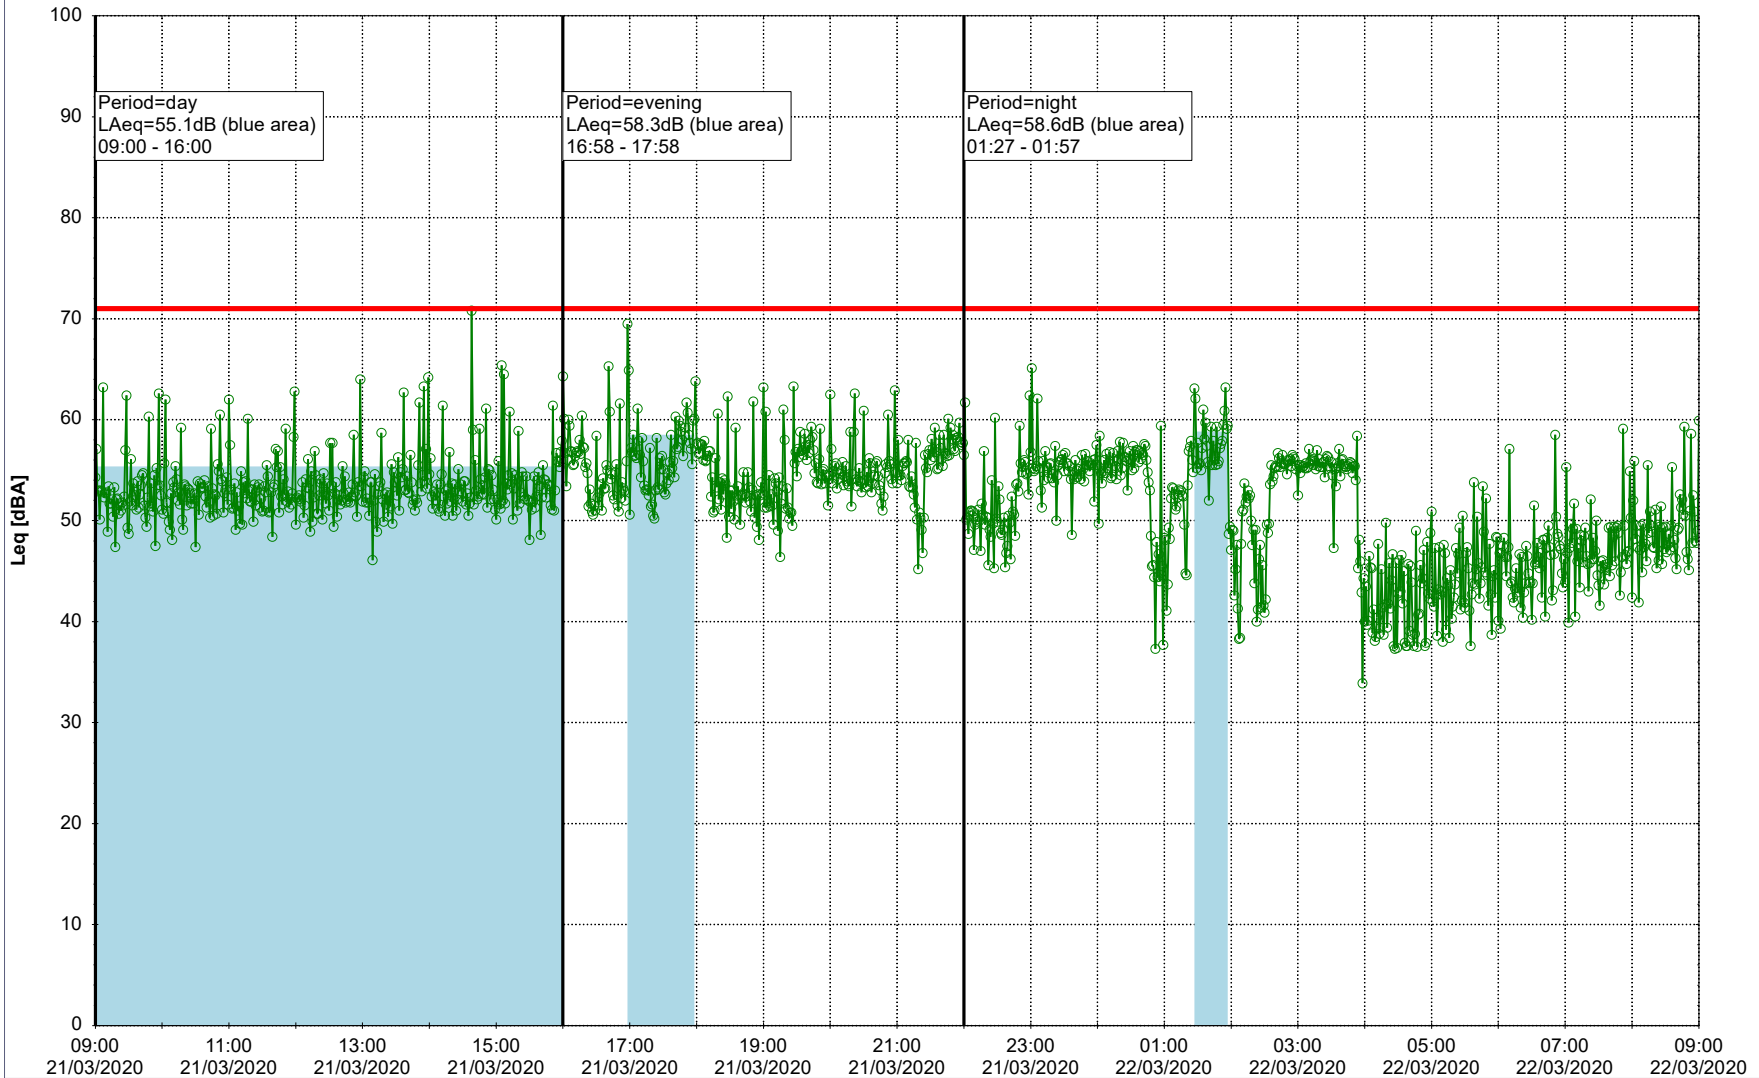

○○○ GAB_NS01

Project: Kronos Sydhavnen
Construction: Gåsebæk
Location: N-V

20/03/2020
21/03/2020

Remarks

...

Noise Time Related Diagram

○○○ GAB_NS01

Project: Kronos Sydhavnen
Construction: Gåsebæk
Location: N-V

21/03/2020
22/03/2020

Remarks

...

Noise Time Related Diagram

○○○ GAB_NS01

Project: Kronos Sydhavnen
Construction: Gåsebæk
Location: N-V

22/03/2020
23/03/2020

Noise Time Related Diagram