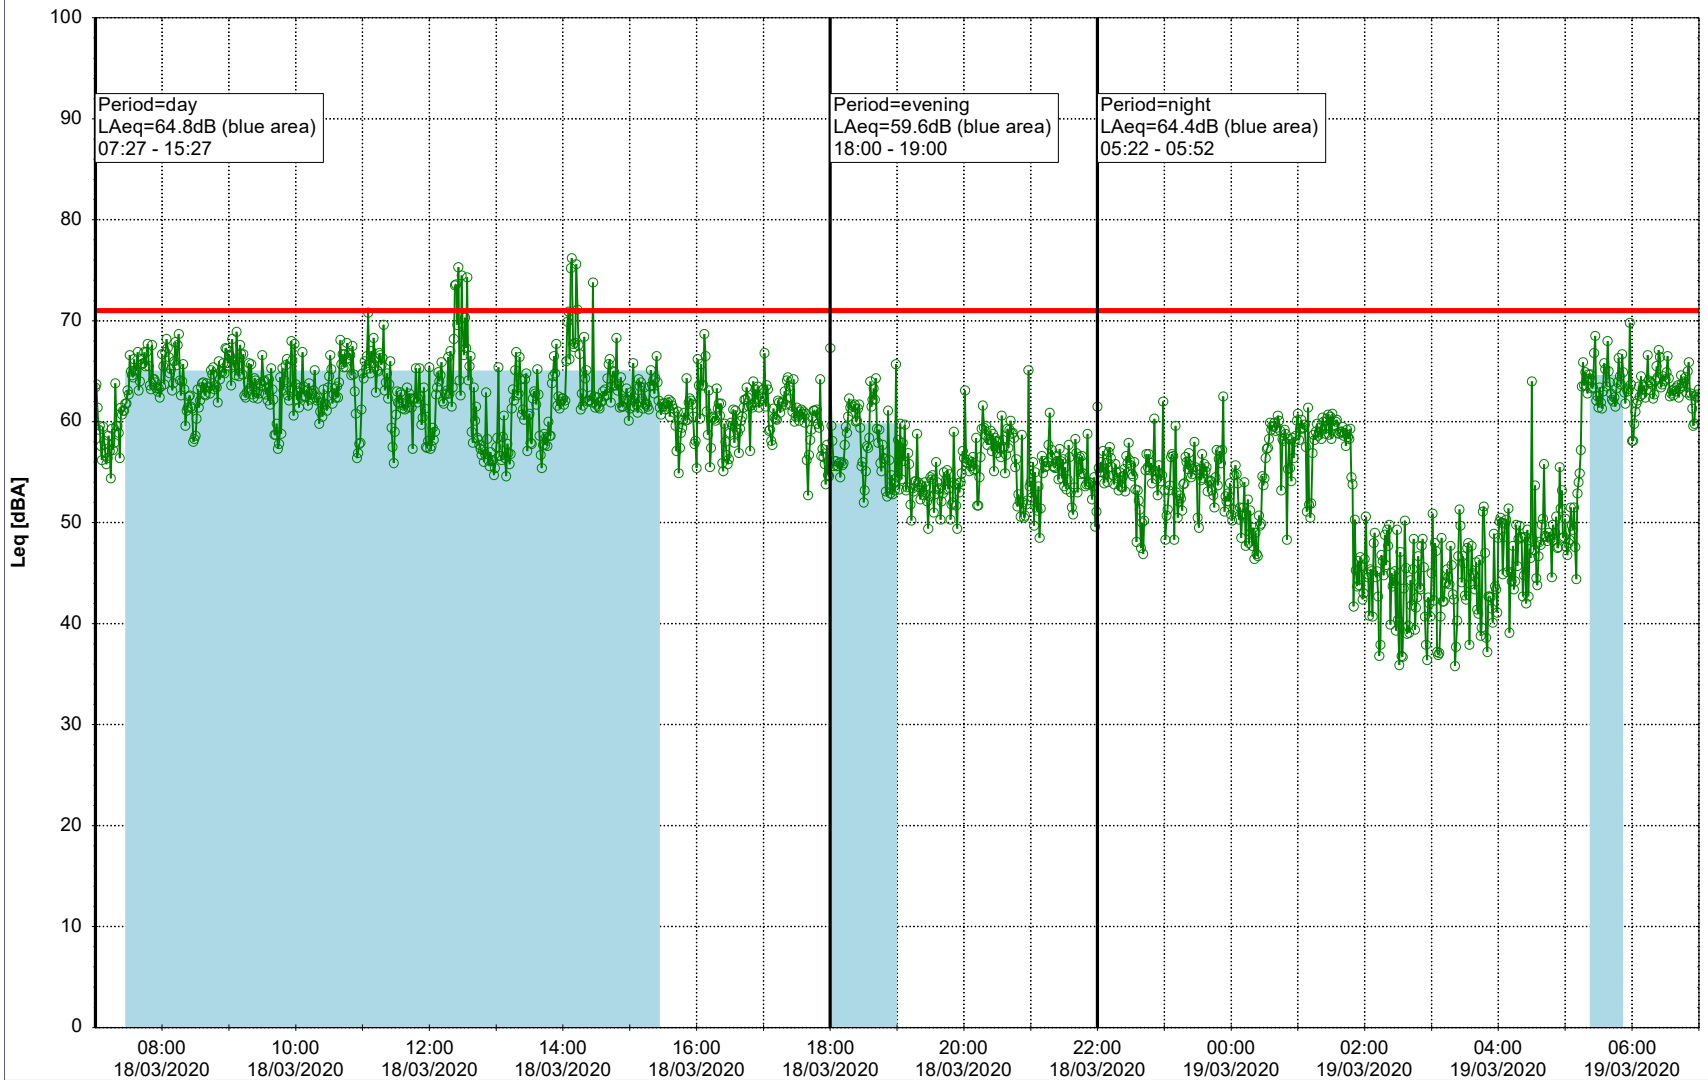

...

Noise Time Related Diagram

17/03/2020
18/03/2020

○○○ GAB_NS01

Project: Kronos Sydhavnen
Construction: Gåsebæk
Location: N-V

Remarks

...

Noise Time Related Diagram

18/03/2020
19/03/2020

○○○ GAB_NS01

Project: Kronos Sydhavnen
Construction: Gåsebæk
Location: N-V

Plan View

Remarks

...

Noise Time Related Diagram

19/03/2020
20/03/2020

○○○ GAB_NS01

Project: Kronos Sydhavnen
Construction: Gåsebæk
Location: N-V

20/03/2020
21/03/2020

Remarks

...

Noise Time Related Diagram

○○○ GAB_NS01

Project: Kronos Sydhavnen
Construction: Gåsebæk
Location: N-V

21/03/2020
22/03/2020

Remarks

...

Noise Time Related Diagram

○○○ GAB_NS01

Project: Kronos Sydhavnen
Construction: Gåsebæk
Location: N-V

22/03/2020
23/03/2020

Noise Time Related Diagram