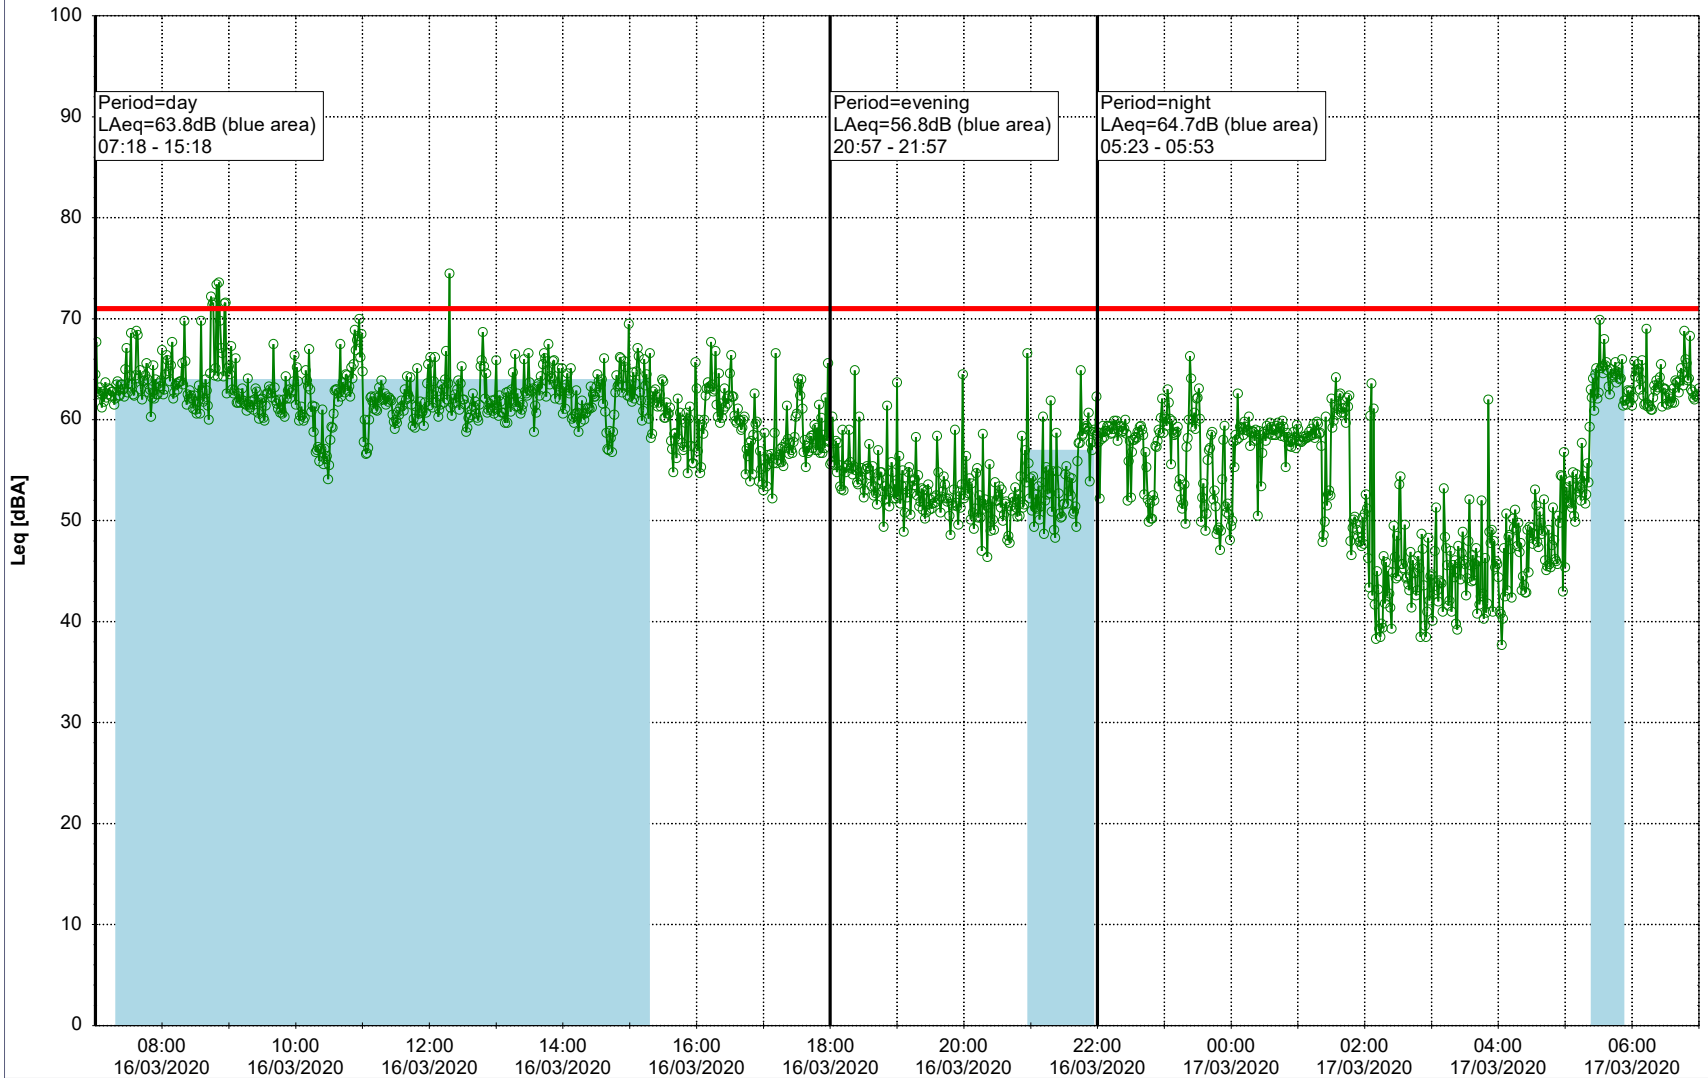

Noise Time Related Diagram

○○○ GAB_NS01