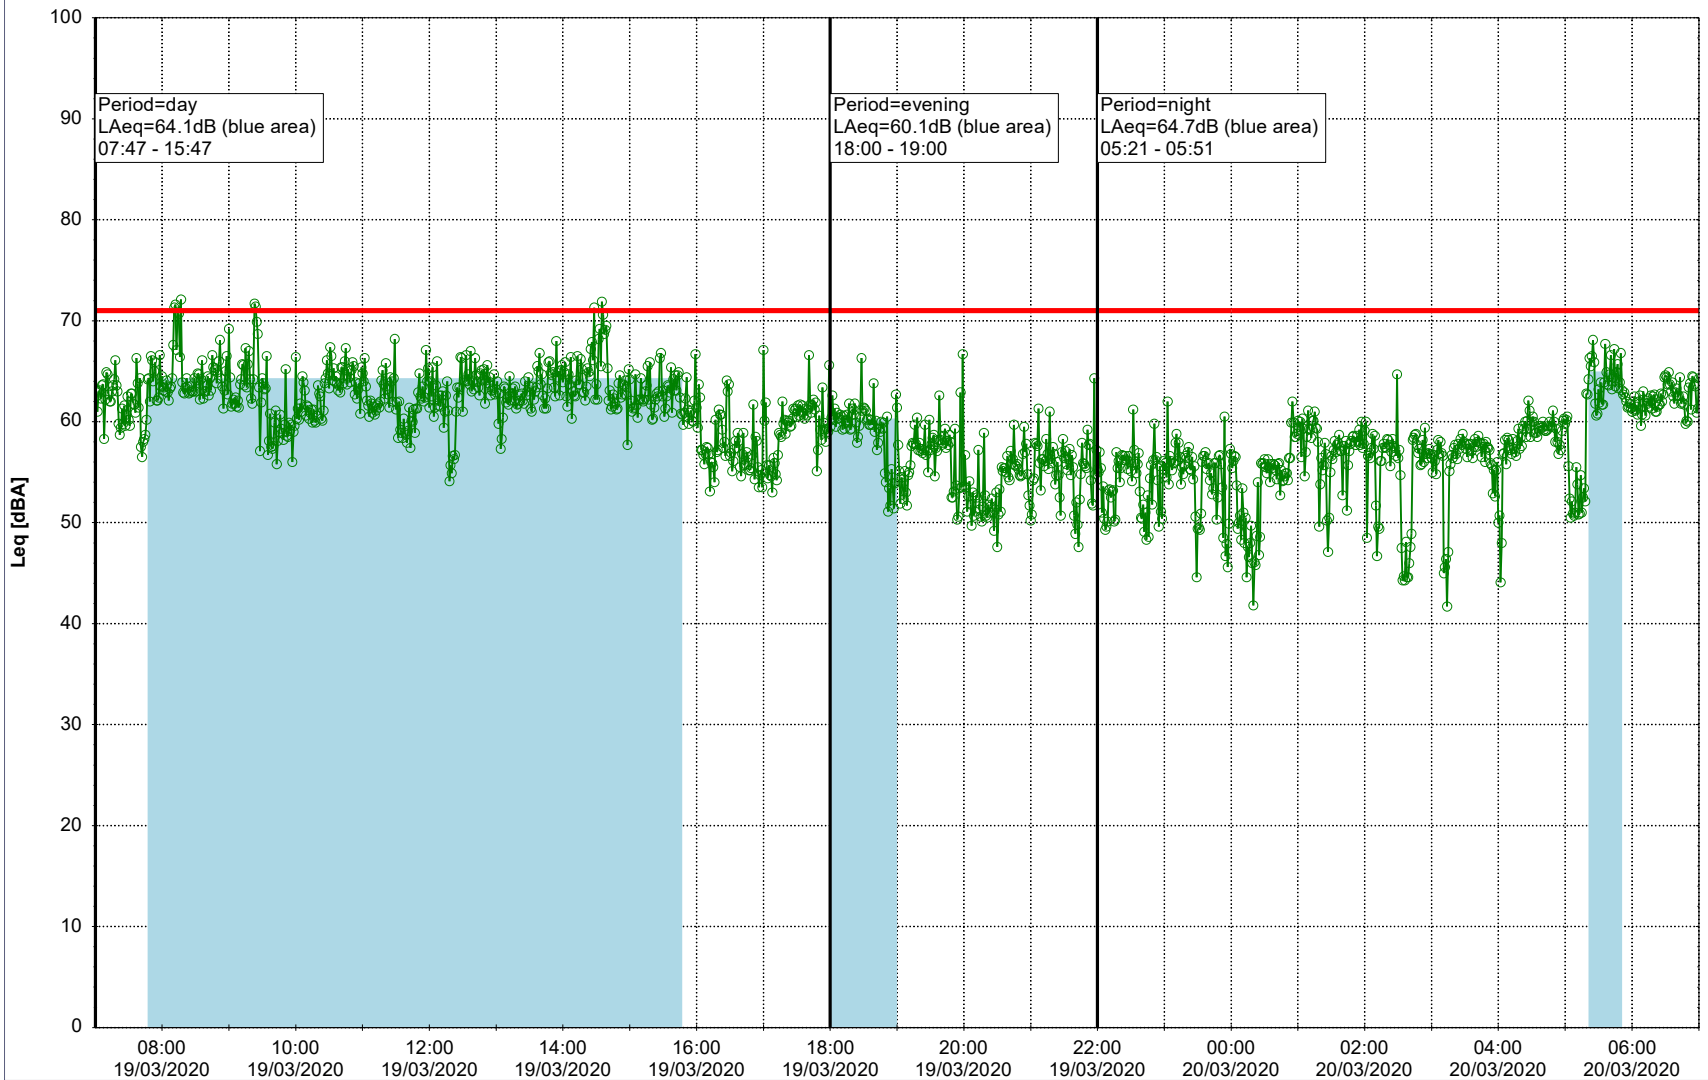

...

Noise Time Related Diagram

17/03/2020
18/03/2020

○○○ GAB_NS01

Project: Kronos Sydhavnen
Construction: Gåsebæk
Location: N-V

Remarks

...

Noise Time Related Diagram

18/03/2020
19/03/2020

○○○ GAB_NS01

Project: Kronos Sydhavnen
Construction: Gåsebæk
Location: N-V

Plan View

Remarks

...

Noise Time Related Diagram

19/03/2020
20/03/2020

○○○ GAB_NS01

Project: Kronos Sydhavnen
Construction: Gåsebæk
Location: N-V

20/03/2020
21/03/2020

Remarks

...

Noise Time Related Diagram

○○○ GAB_NS01

Project: Kronos Sydhavnen
Construction: Gåsebæk
Location: N-V

21/03/2020
22/03/2020

Remarks

...

Noise Time Related Diagram

○○○ GAB_NS01

Project: Kronos Sydhavnen
Construction: Gåsebæk
Location: N-V

22/03/2020
23/03/2020

Noise Time Related Diagram