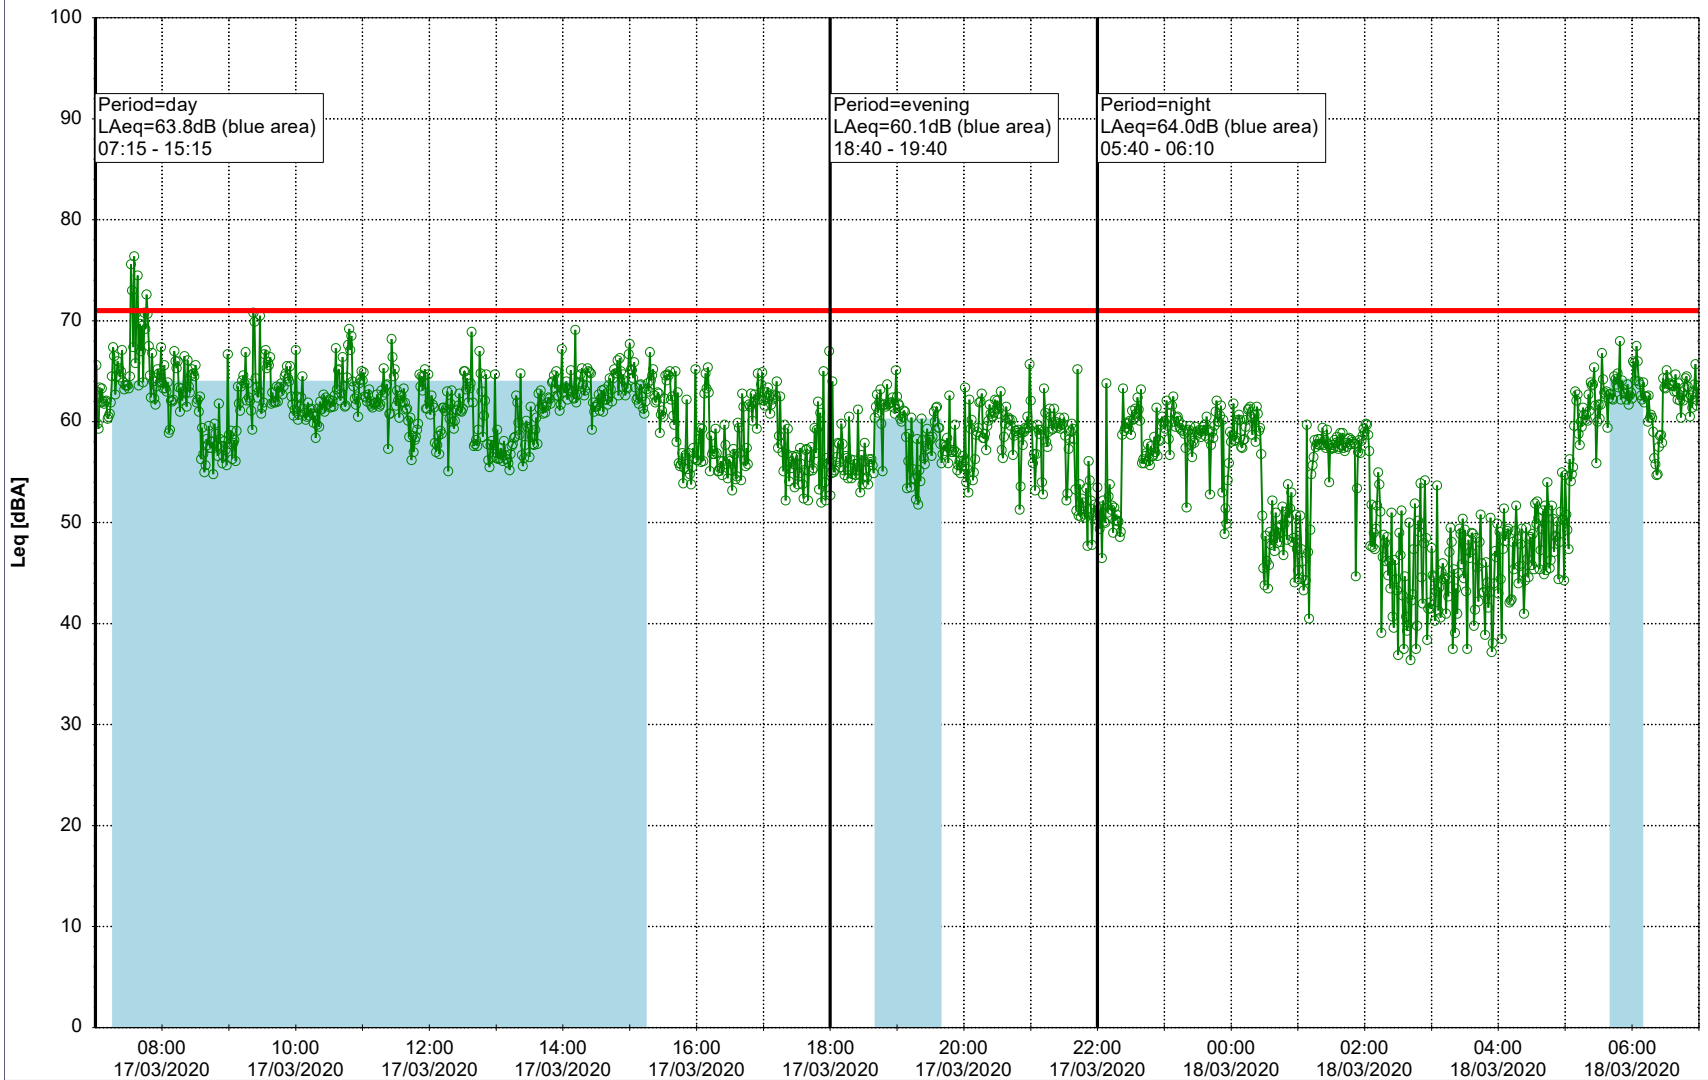

Noise Time Related Diagram

17/03/2020
18/03/2020

○○○ GAB_NS01