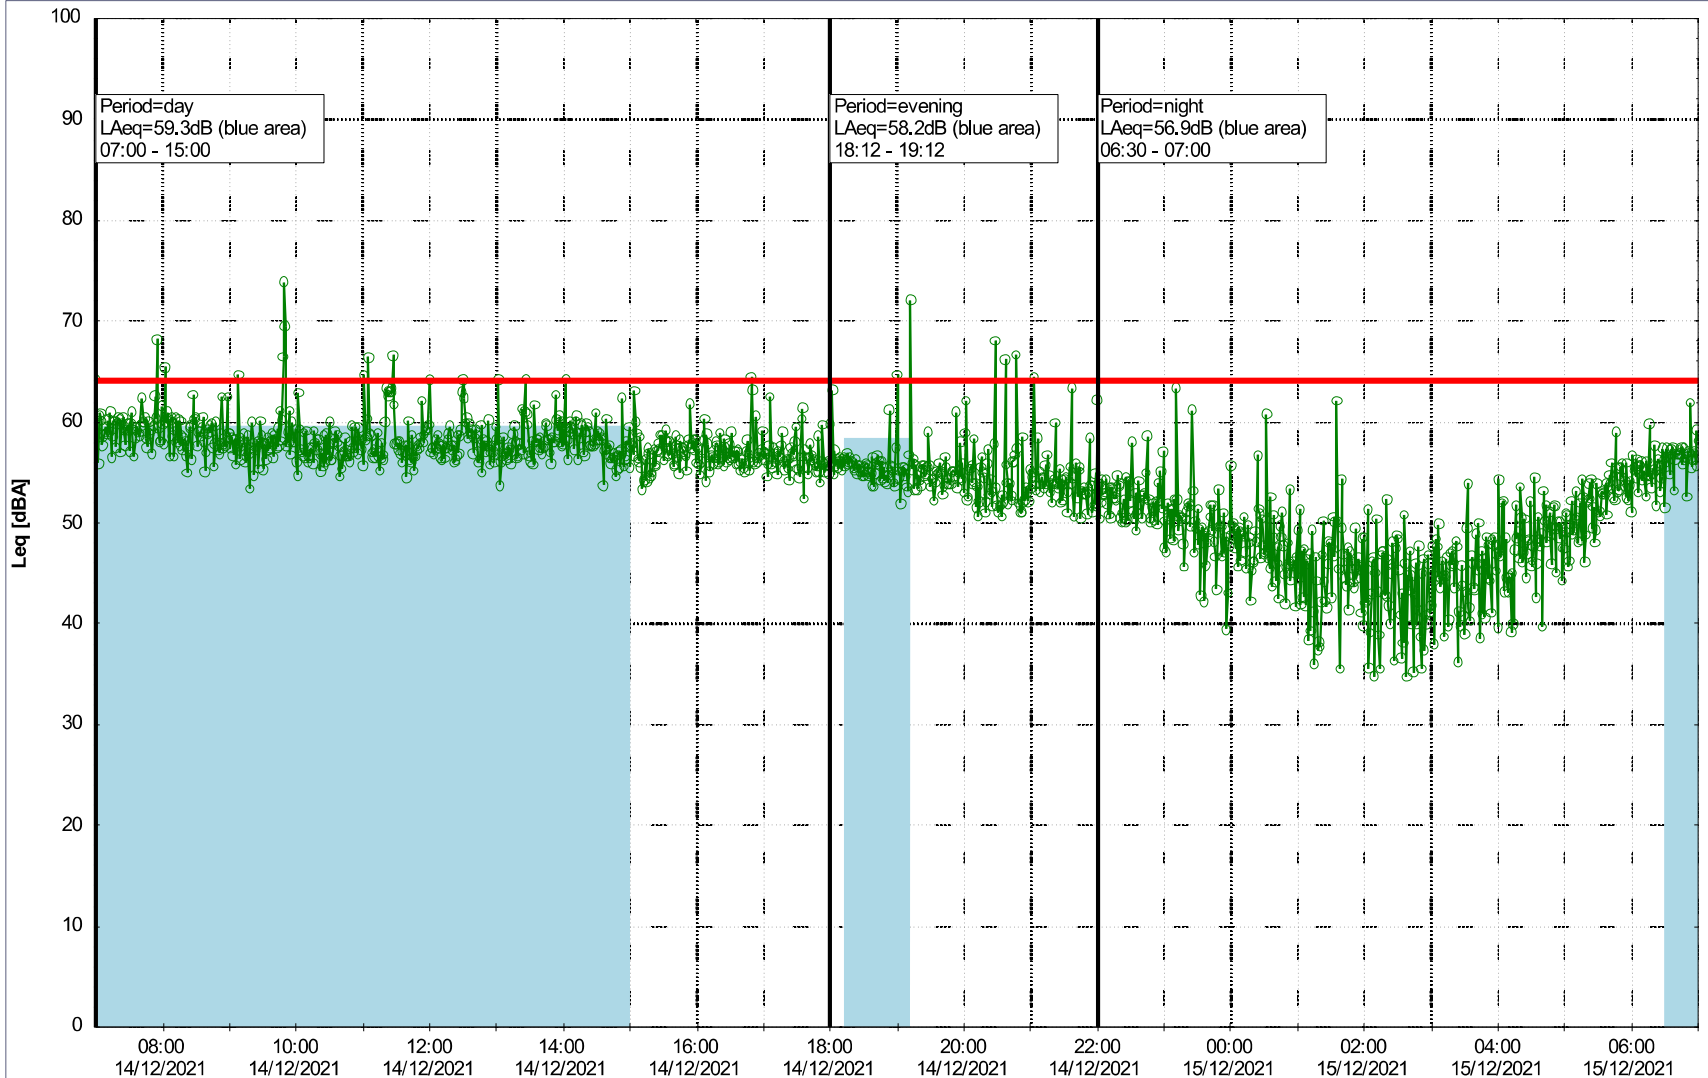

### Noise Time Related Diagram

13/12/2021  
14/12/2021

○○○○ GAB\_NS01

Project: Kronos Sydhavnen  
Construction: Gåsebæk  
Location: N-V

Plan View

○○○○ GAB\_NS01

### Noise Time Related Diagram

14/12/2021  
15/12/2021

Project: Kronos Sydhavnen  
Construction: Gåsebæk  
Location: N-V

Plan View

Remarks

...

### Noise Time Related Diagram

15/12/2021  
16/12/2021

○○○○ GAB\_NS01

Project: Kronos Sydhavnen  
Construction: Gåsebæk  
Location: N-V

Plan View

### Noise Time Related Diagram

18/12/2021  
19/12/2021

○○○○ GAB\_NS01

Project: Kronos Sydhavnen  
Construction: Gåsebæk  
Location: N-V

Plan View

Remarks

...