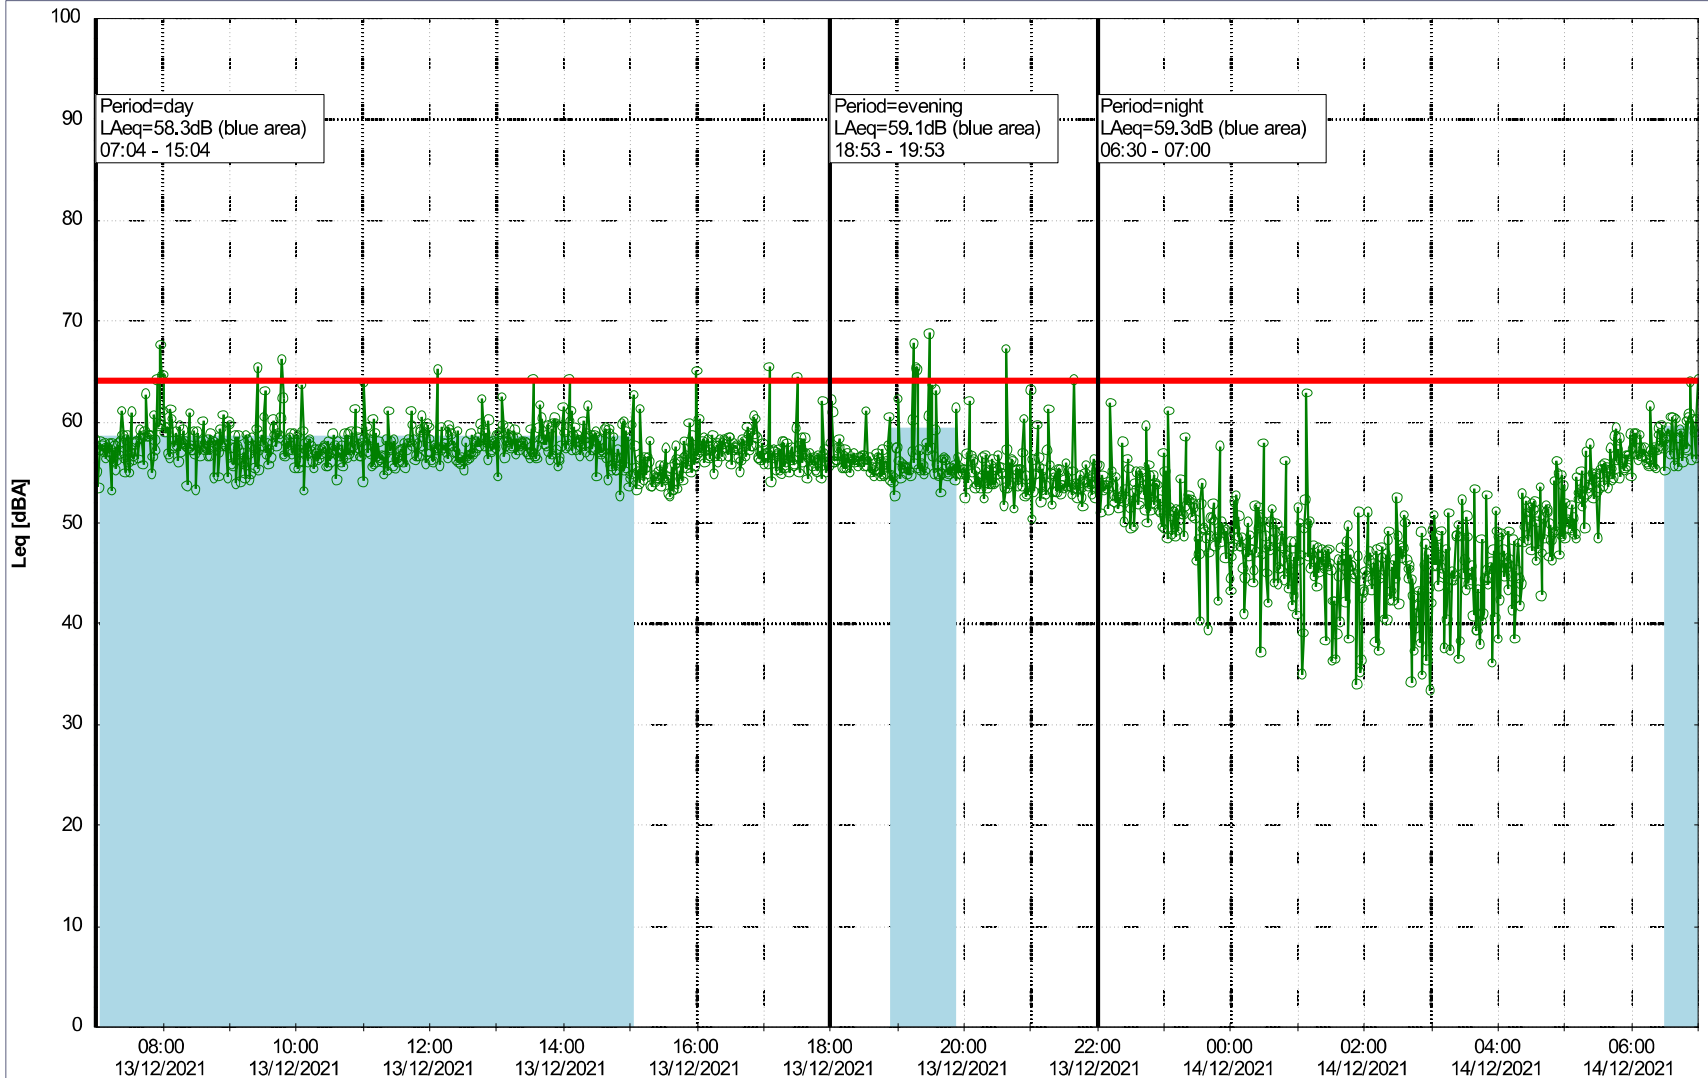

Project: Kronos Sydhavnen  
Construction: Gåsebæk  
Location: N-V

Plan View

### Noise Time Related Diagram

13/12/2021  
14/12/2021

○○○○ GAB\_NS01

Project: Kronos Sydhavnen  
Construction: Gåsebæk  
Location: N-V

Plan View

○○○○ GAB\_NS01

### Noise Time Related Diagram

14/12/2021  
15/12/2021

Project: Kronos Sydhavnen  
Construction: Gåsebæk  
Location: N-V

Plan View

Remarks

...

### Noise Time Related Diagram

15/12/2021  
16/12/2021

○○○○ GAB\_NS01

Project: Kronos Sydhavnen  
Construction: Gåsebæk  
Location: N-V

Plan View