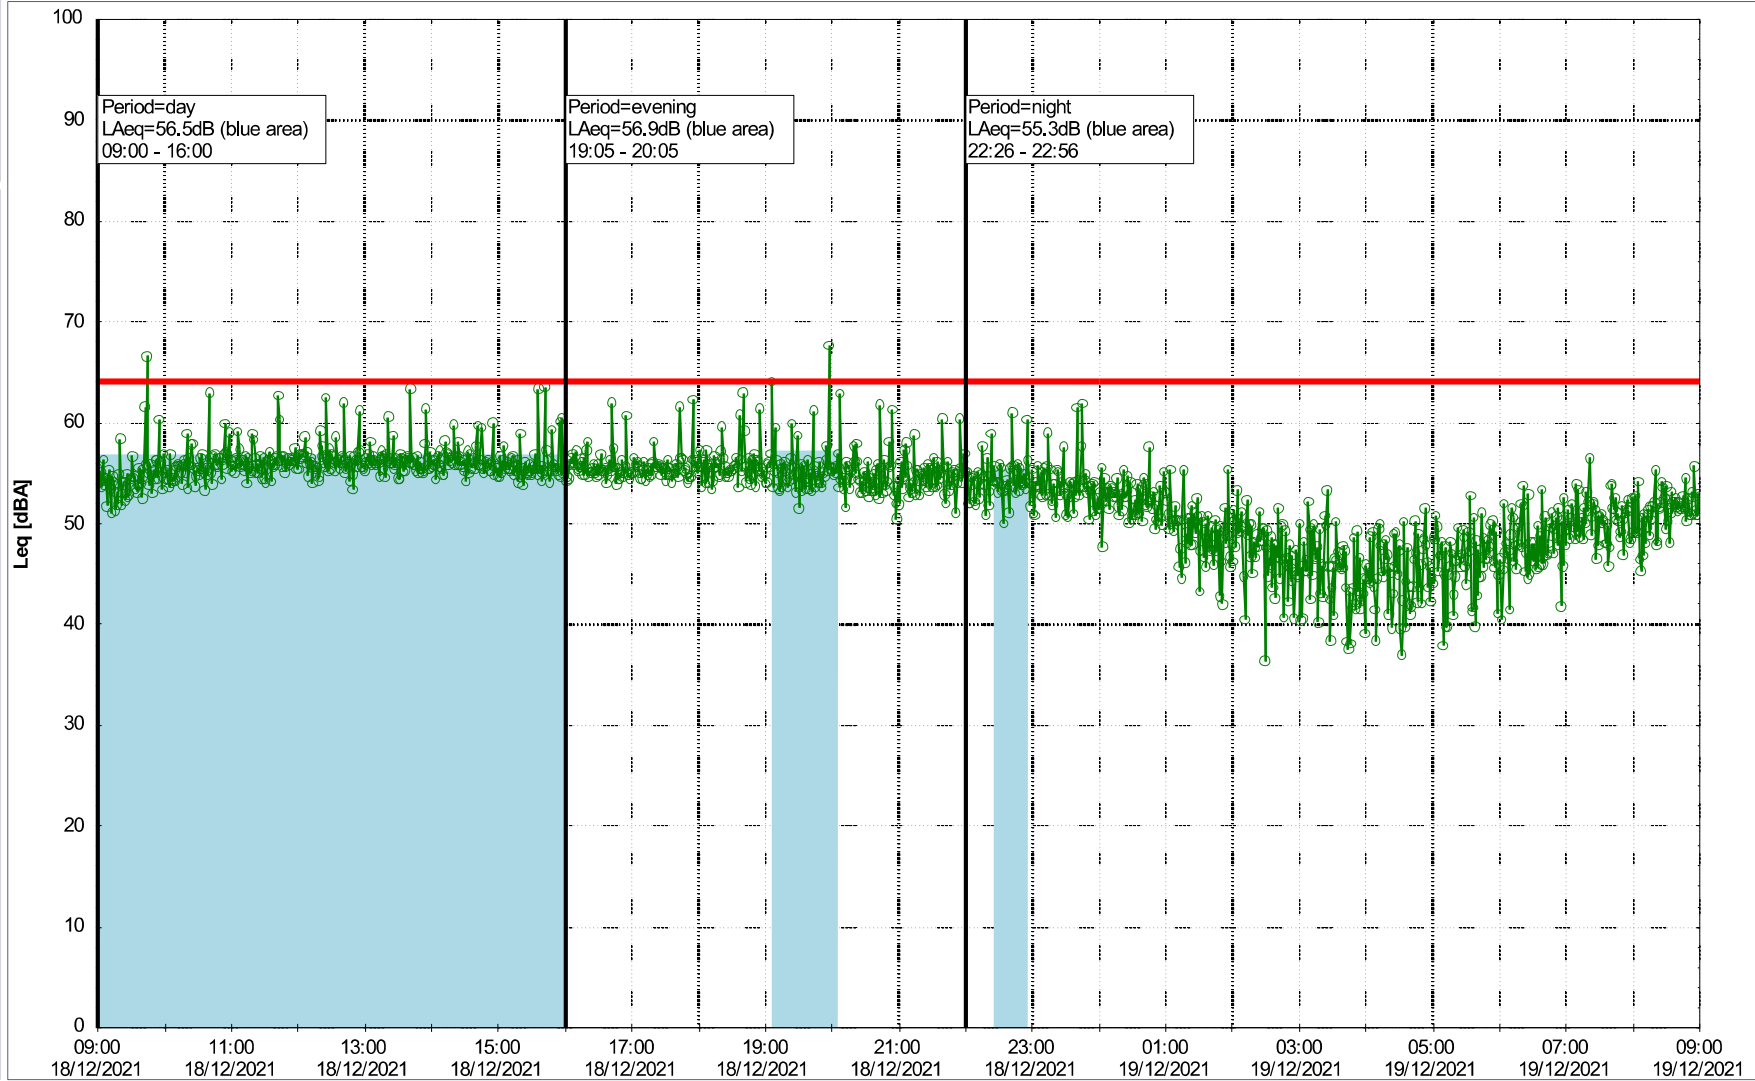

### Noise Time Related Diagram

16/12/2021  
17/12/2021

○○○○ GAB\_NS01

Project: Kronos Sydhavnen  
Construction: Gåsebæk  
Location: N-V

Plan View

Remarks

...

### Noise Time Related Diagram

17/12/2021  
18/12/2021

○○○○ GAB\_NS01

**Project:** Kronos Sydhavnen  
**Construction:** Gåsebæk  
**Location:** N-V

Plan View

### Noise Time Related Diagram

18/12/2021  
19/12/2021

○○○○ GAB\_NS01

Project: Kronos Sydhavnen  
Construction: Gåsebæk  
Location: N-V

Plan View

Remarks

...

### Noise Time Related Diagram

19/12/2021  
20/12/2021

○○○○ GAB\_NS01