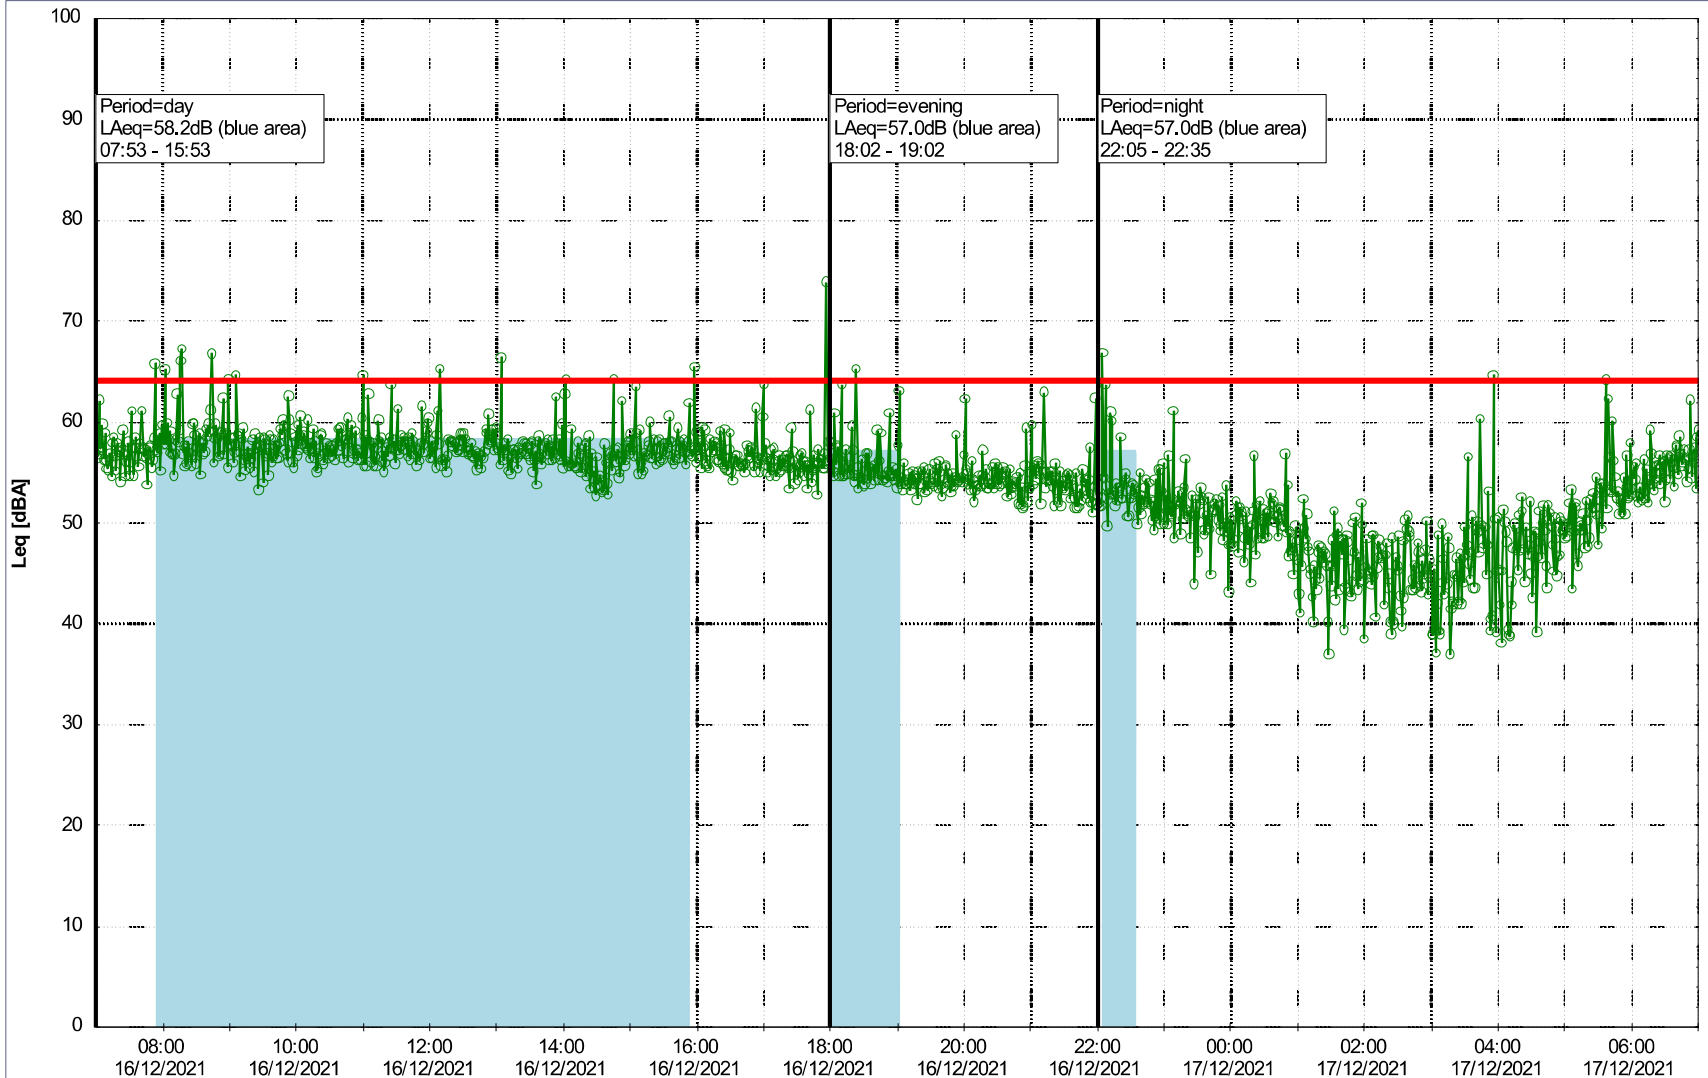

### Noise Time Related Diagram

15/12/2021  
16/12/2021

○○○○ GAB\_NS01

Project: Kronos Sydhavnen  
Construction: Gåsebæk  
Location: N-V

Plan View

### Noise Time Related Diagram

16/12/2021  
17/12/2021

○○○○ GAB\_NS01

Project: Kronos Sydhavnen  
Construction: Gåsebæk  
Location: N-V

Plan View

Remarks

...

### Noise Time Related Diagram

17/12/2021  
18/12/2021

○○○○ GAB\_NS01

**Project:** Kronos Sydhavnen  
**Construction:** Gåsebæk  
**Location:** N-V

Plan View

### Noise Time Related Diagram

18/12/2021  
19/12/2021

○○○○ GAB\_NS01

Project: Kronos Sydhavnen  
Construction: Gåsebæk  
Location: N-V

Plan View

Remarks

...