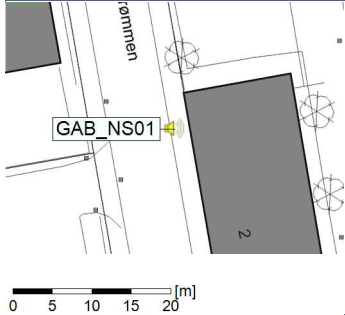

### Noise Time Related Diagram

16/12/2021  
17/12/2021

○○○○ GAB\_NS01

Project: Kronos Sydhavnen  
Construction: Gåsebæk  
Location: N-V

Plan View

Remarks

...