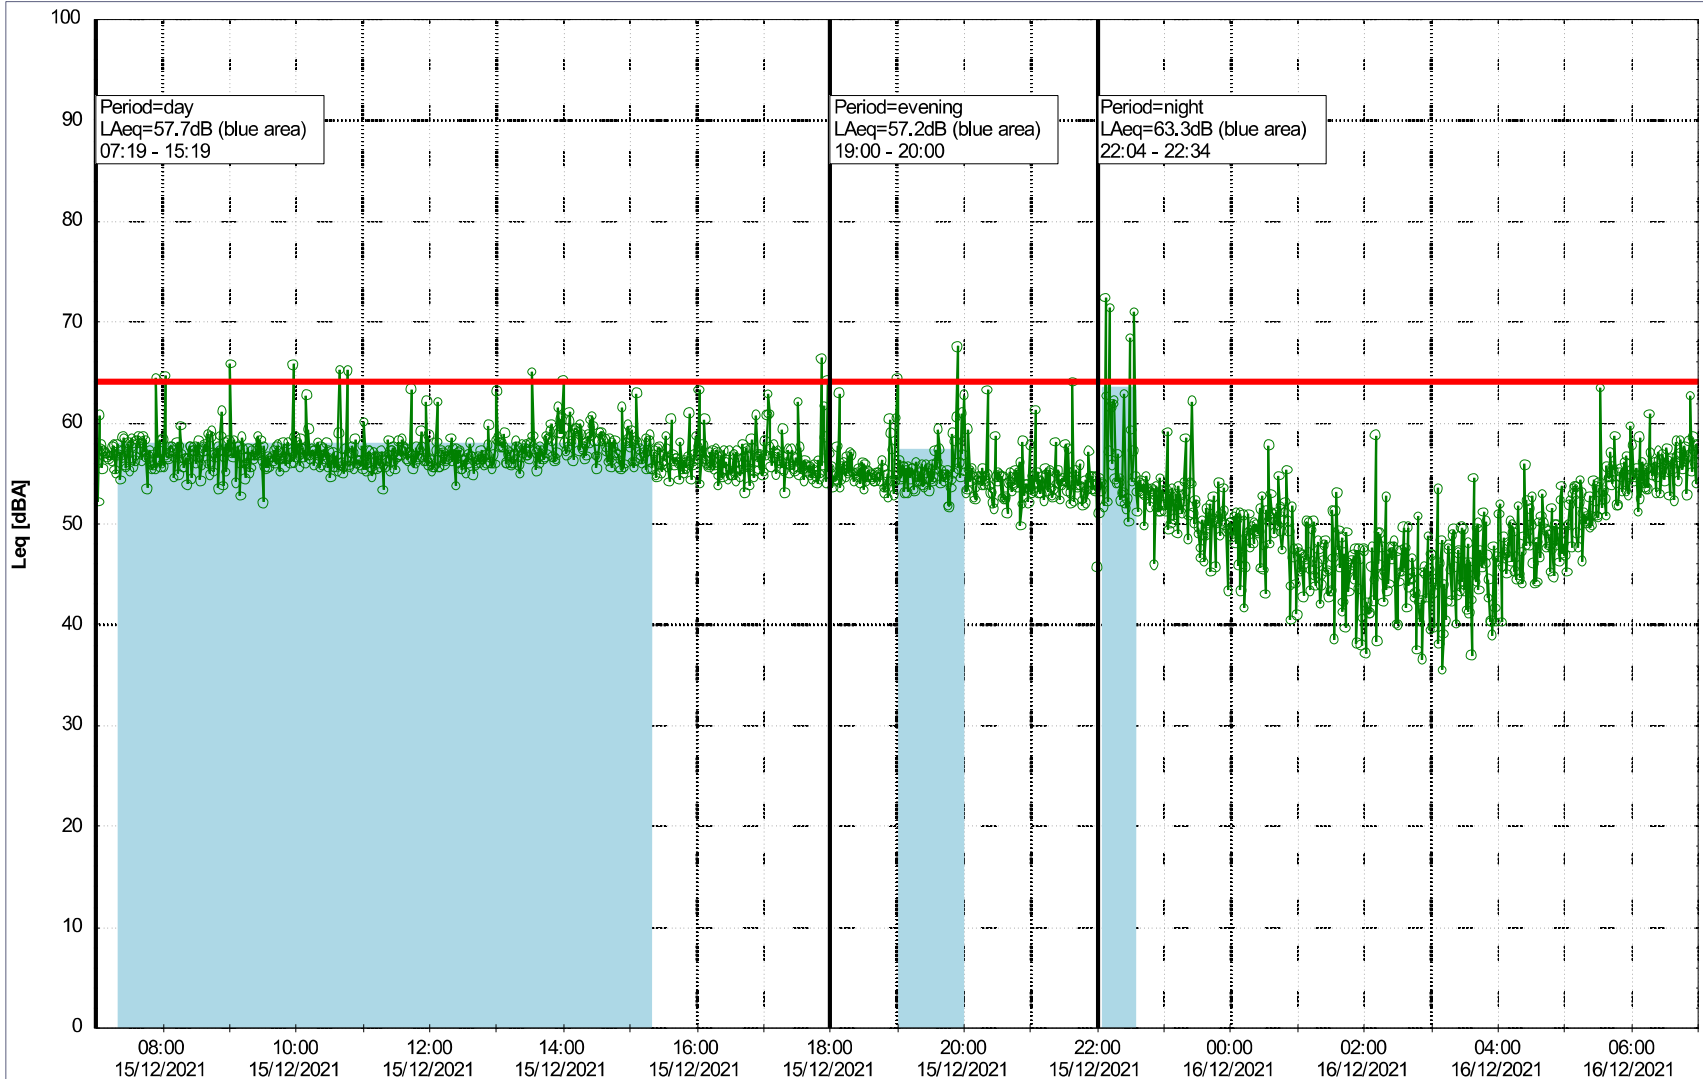

### Noise Time Related Diagram

14/12/2021  
15/12/2021

Project: Kronos Sydhavnen  
Construction: Gåsebæk  
Location: N-V

Plan View

Remarks

...

### Noise Time Related Diagram

15/12/2021  
16/12/2021

○○○○ GAB\_NS01

Project: Kronos Sydhavnen  
Construction: Gåsebæk  
Location: N-V

Plan View

### Noise Time Related Diagram

16/12/2021  
17/12/2021

○○○○ GAB\_NS01

Project: Kronos Sydhavnen  
Construction: Gåsebæk  
Location: N-V

Plan View

Remarks

...

### Noise Time Related Diagram

18/12/2021  
19/12/2021

○○○○ GAB\_NS01

Project: Kronos Sydhavnen  
Construction: Gåsebæk  
Location: N-V

Plan View

Remarks

...