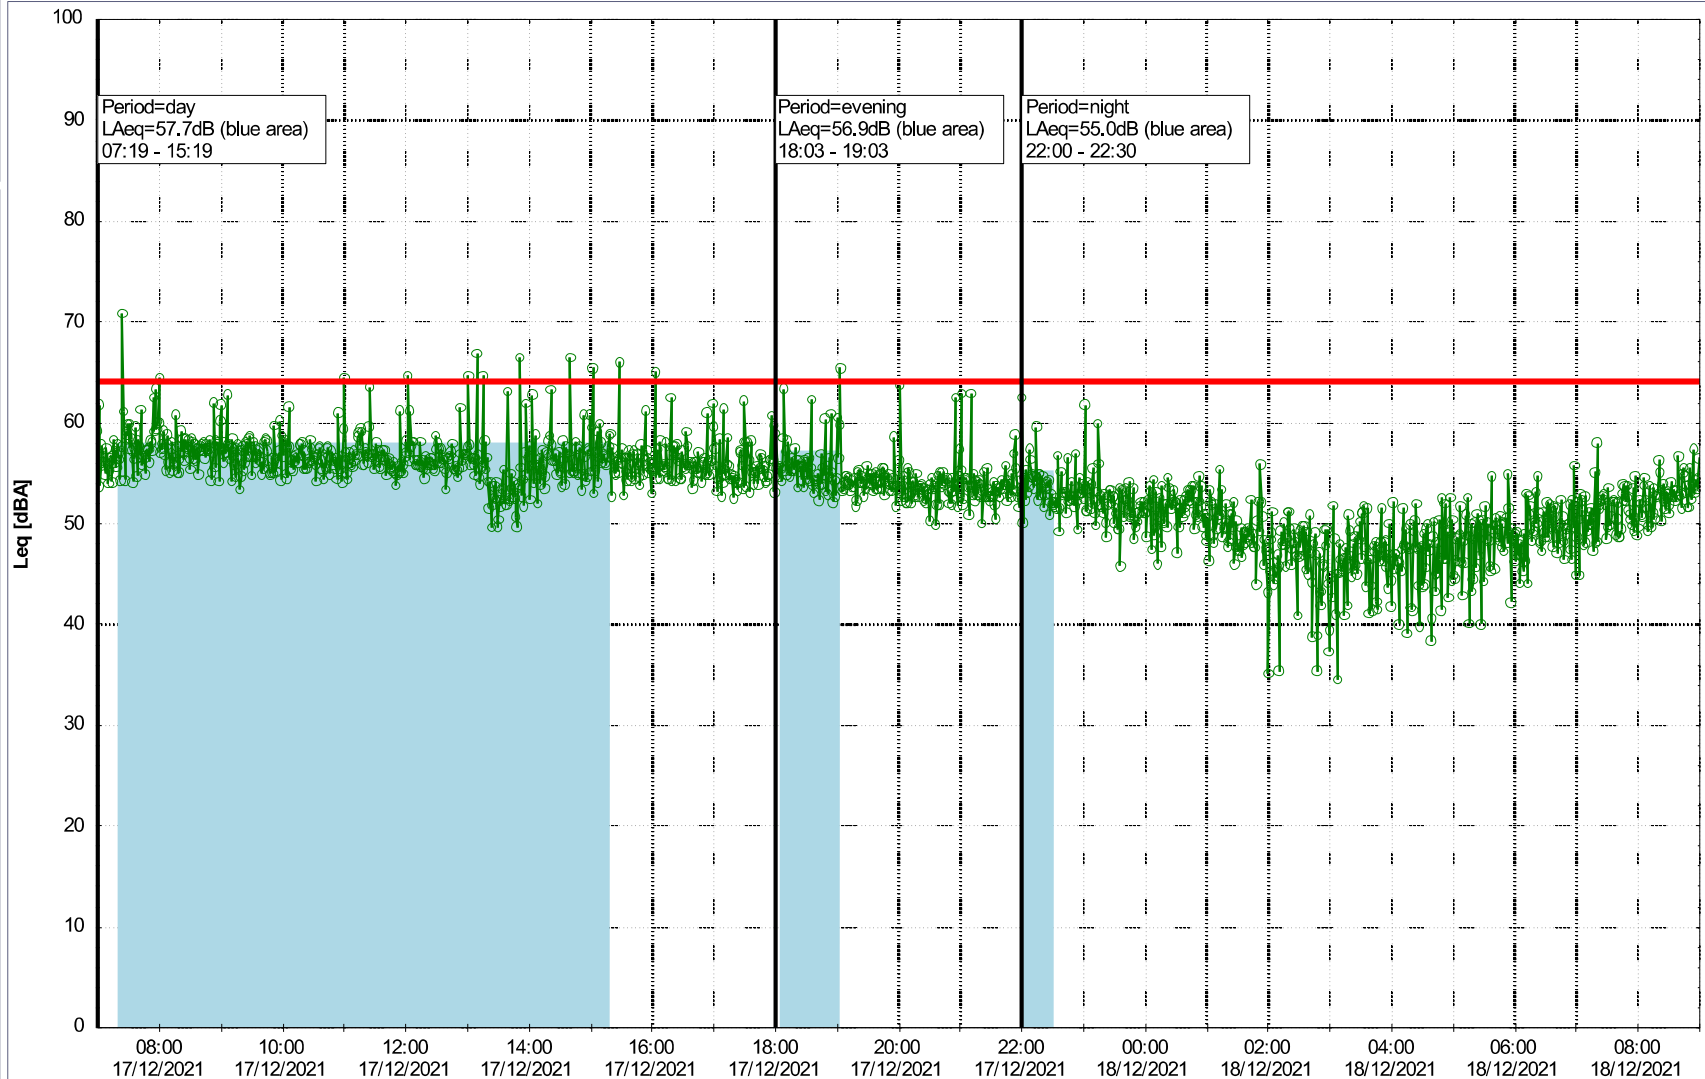

### Noise Time Related Diagram

16/12/2021  
17/12/2021

○○○○ GAB\_NS01

Project: Kronos Sydhavnen  
Construction: Gåsebæk  
Location: N-V

Plan View

Remarks

...

### Noise Time Related Diagram

17/12/2021  
18/12/2021

○○○○ GAB\_NS01

**Project:** Kronos Sydhavnen  
**Construction:** Gåsebæk  
**Location:** N-V

Plan View

### Noise Time Related Diagram

18/12/2021  
19/12/2021

○○○○ GAB\_NS01

Project: Kronos Sydhavnen  
Construction: Gåsebæk  
Location: N-V

Plan View

Remarks

...