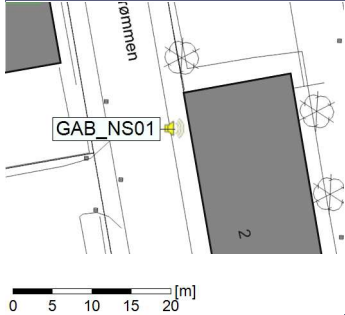

### Noise Time Related Diagram

18/12/2021  
19/12/2021

○○○○ GAB\_NS01

Project: Kronos Sydhavnen  
Construction: Gåsebæk  
Location: N-V

Plan View

Remarks

...