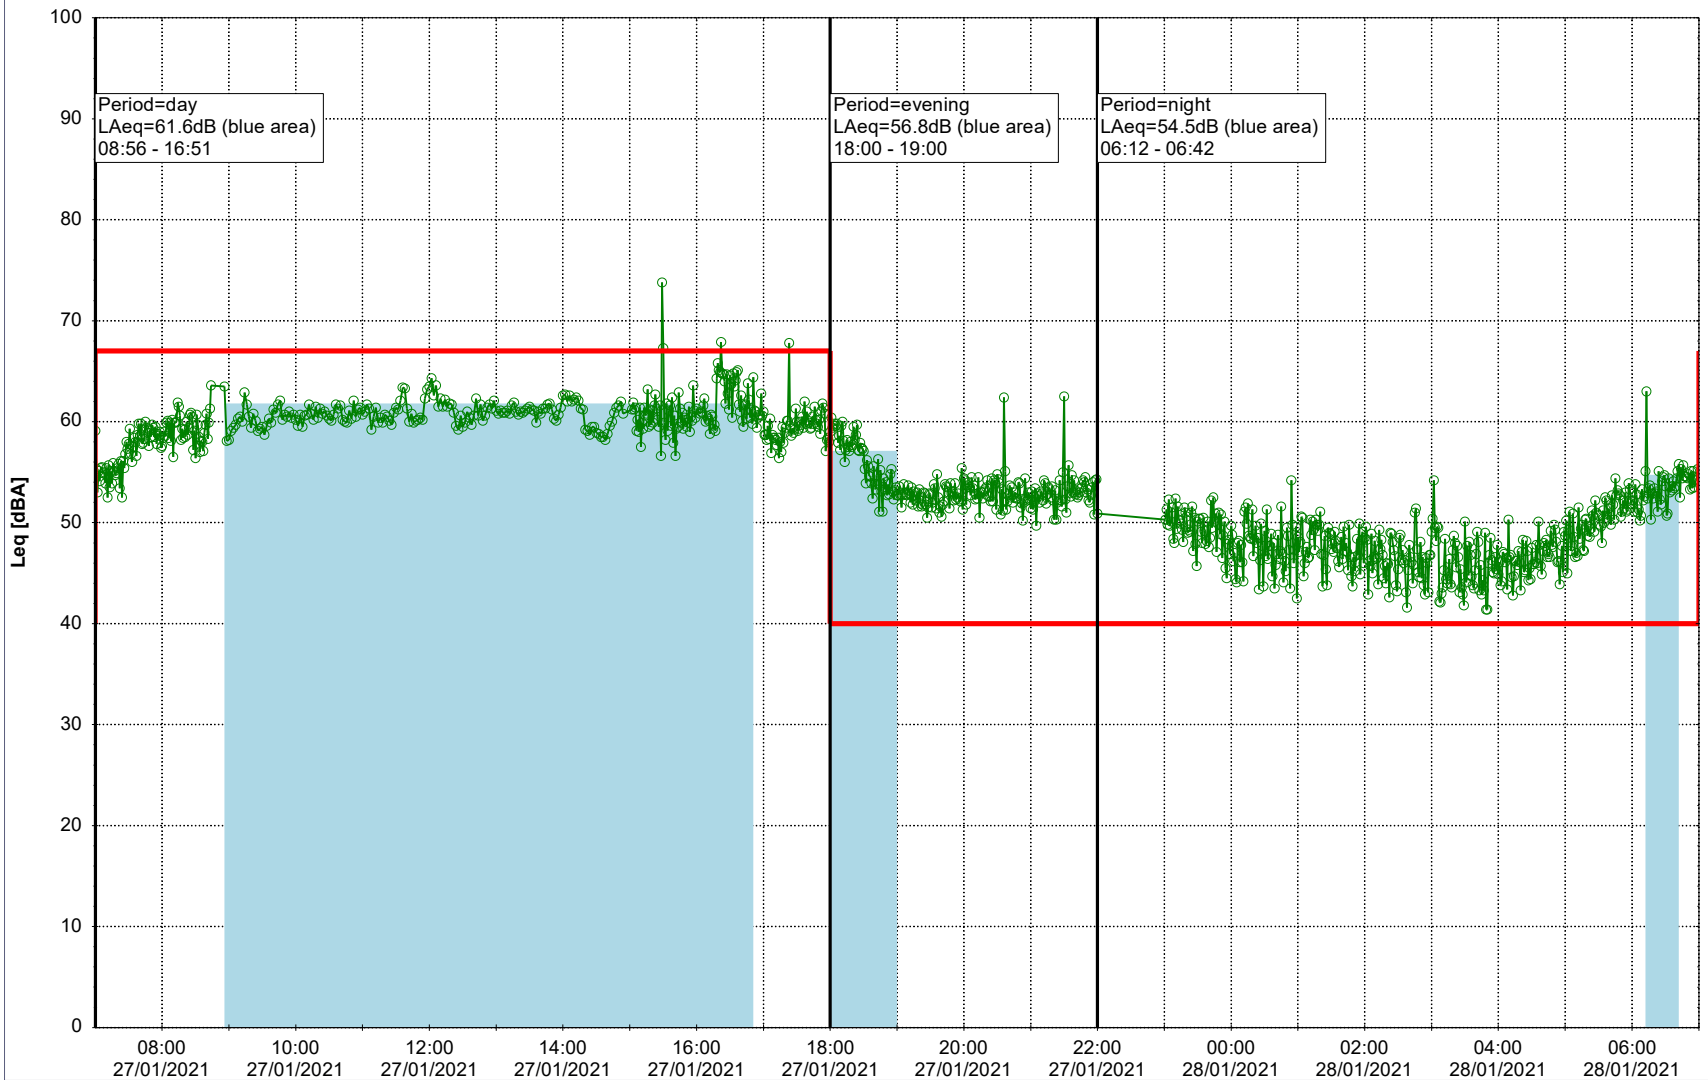

Plan View

Remarks

- Tegholmen

Noise Time Related Diagram

27/01/2021
28/01/2021

○○○ SLU_NS01

Project: Kronos Sydhavnen
Construction: Sluseholmen
Location: N-V

Plan View

Remarks

...

Noise Time Related Diagram

28/01/2021
29/01/2021

○○○ SLU_NS01

Project: Kronos Sydhavnen
Construction: Sluseholmen
Location: N-V

Plan View

Remarks

...

Noise Time Related Diagram

29/01/2021
30/01/2021

○○○ SLU_NS01

Project: Kronos Sydhavnen
Construction: Sluseholmen
Location: N-V

Plan View

Remarks

...

Noise Time Related Diagram

30/01/2021
31/01/2021

SLU_NS01

Project: Kronos Sydhavnen
Construction: Sluseholmen
Location: N-V

Plan View

Remarks

...

Noise Time Related Diagram