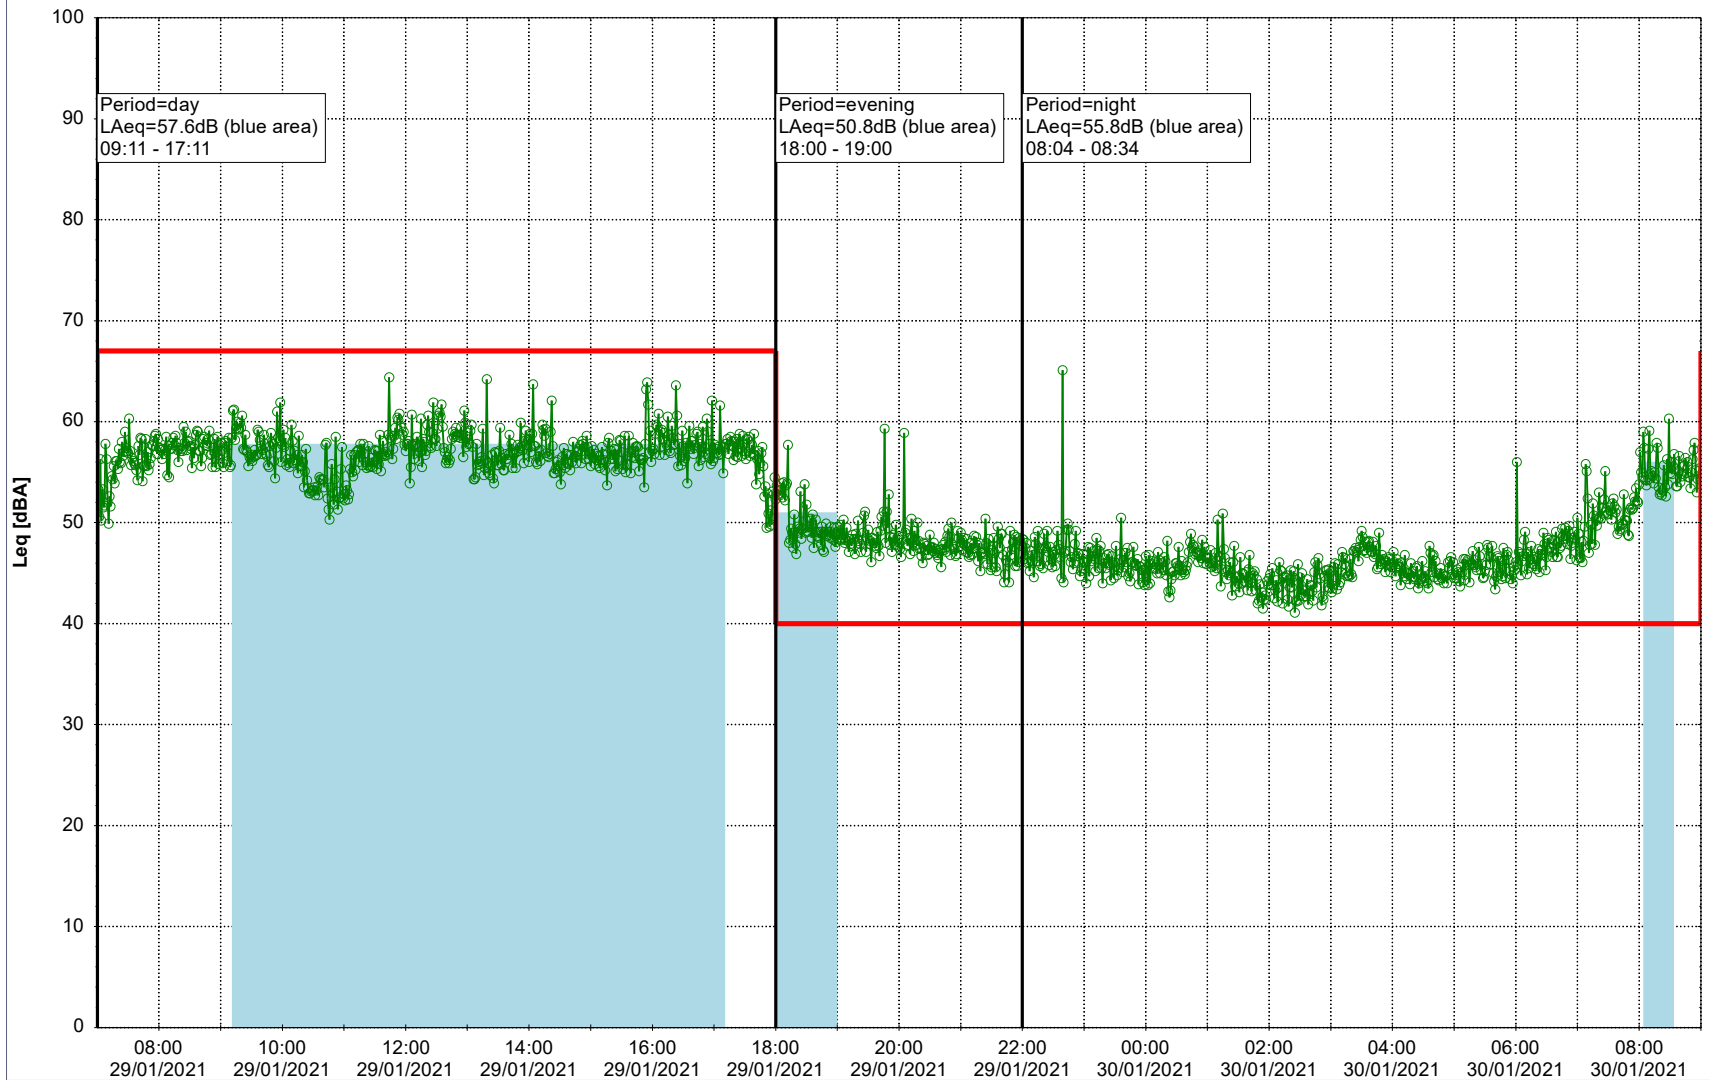

Remarks

...

Noise Time Related Diagram

28/01/2021
29/01/2021

○○○ SLU_NS01

Project: Kronos Sydhavnen
Construction: Sluseholmen
Location: N-V

Plan View

Remarks

...

Noise Time Related Diagram

29/01/2021
30/01/2021

○○○ SLU_NS01

Project: Kronos Sydhavnen
Construction: Sluseholmen
Location: N-V

Plan View

Remarks

...

Noise Time Related Diagram

30/01/2021
31/01/2021

SLU_NS01

Project: Kronos Sydhavnen
Construction: Sluseholmen
Location: N-V

Plan View

Remarks

...

Noise Time Related Diagram