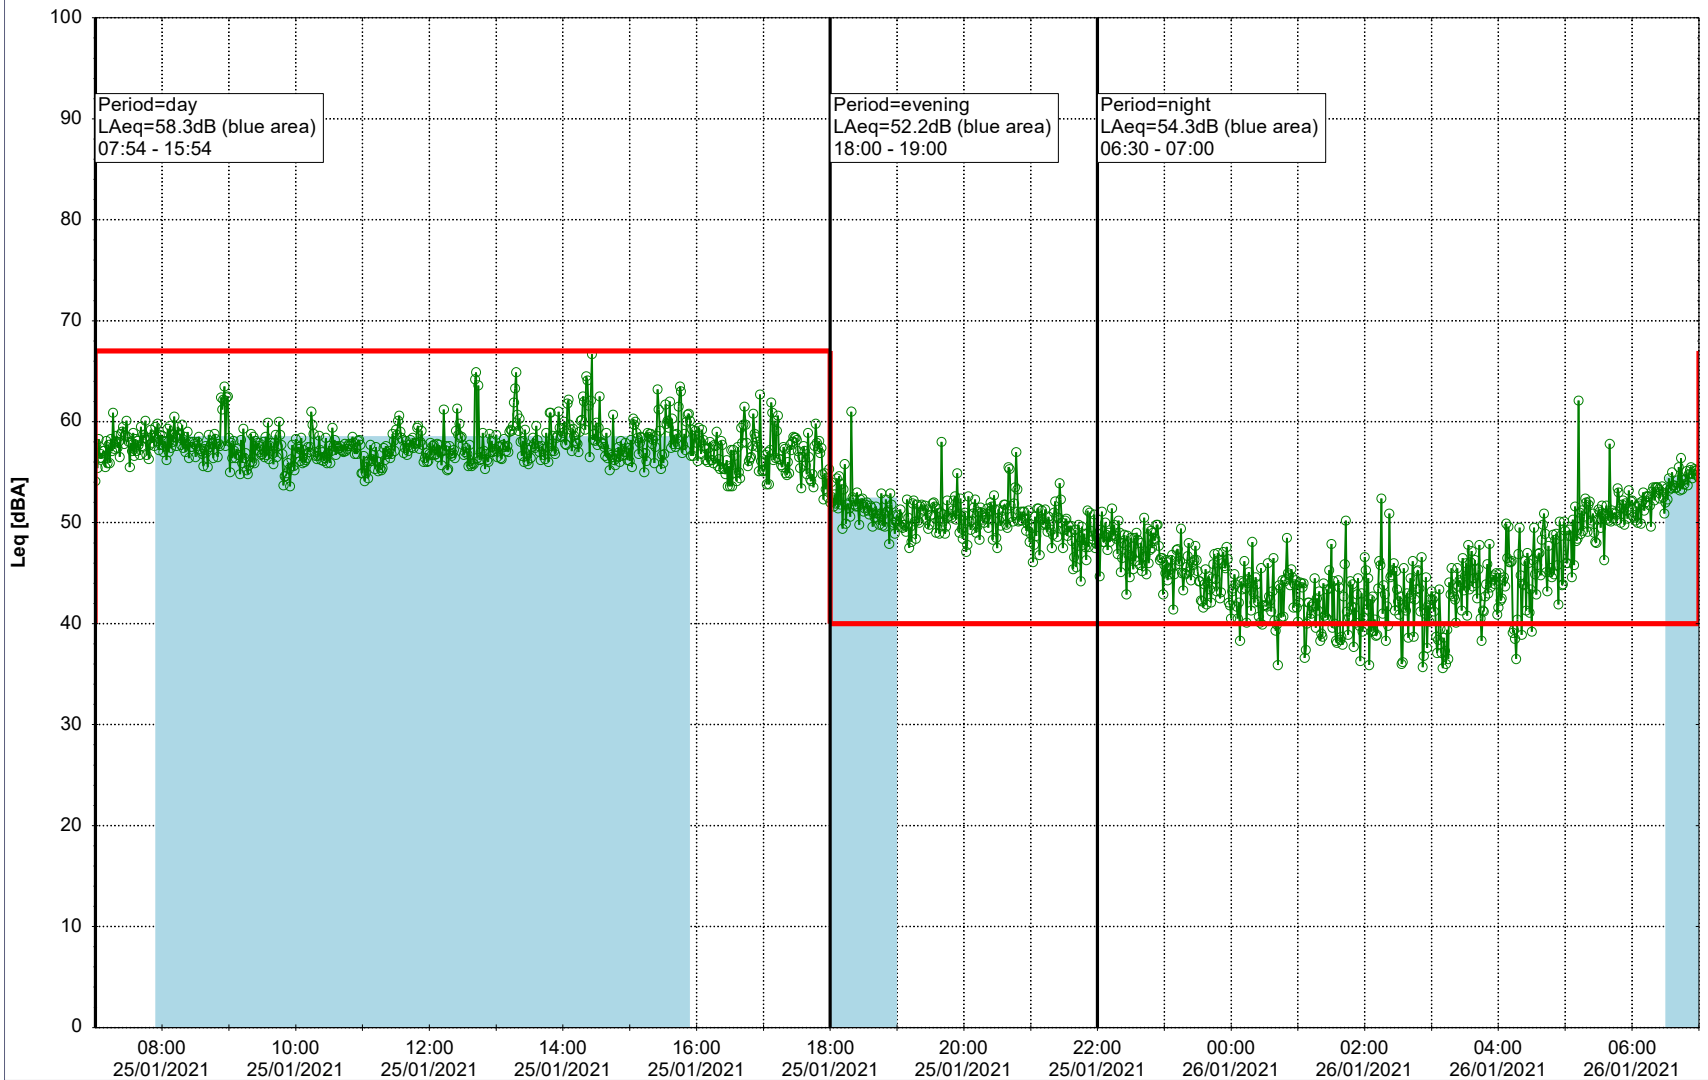

Project: Kronos Sydhavnen
Construction: Sluseholmen
Location: N-V

Plan View

Remarks

...

Noise Time Related Diagram

25/01/2021
26/01/2021

○○○○ SLU_NS01

Project: Kronos Sydhavnen
Construction: Sluseholmen
Location: N-V

Plan View

0 5 10 15 20 [m]

Remarks

...

Noise Time Related Diagram

26/01/2021
27/01/2021

○○○○ SLU_NS01

Project: Kronos Sydhavnen
Construction: Sluseholmen
Location: N-V

Plan View

Remarks

- Tegholmen

Noise Time Related Diagram

27/01/2021
28/01/2021

○○○ SLU_NS01

Project: Kronos Sydhavnen
Construction: Sluseholmen
Location: N-V

Plan View

Noise Time Related Diagram

30/01/2021
31/01/2021

SLU_NS01

Project: Kronos Sydhavnen
Construction: Sluseholmen
Location: N-V

Plan View

Remarks

...

Noise Time Related Diagram