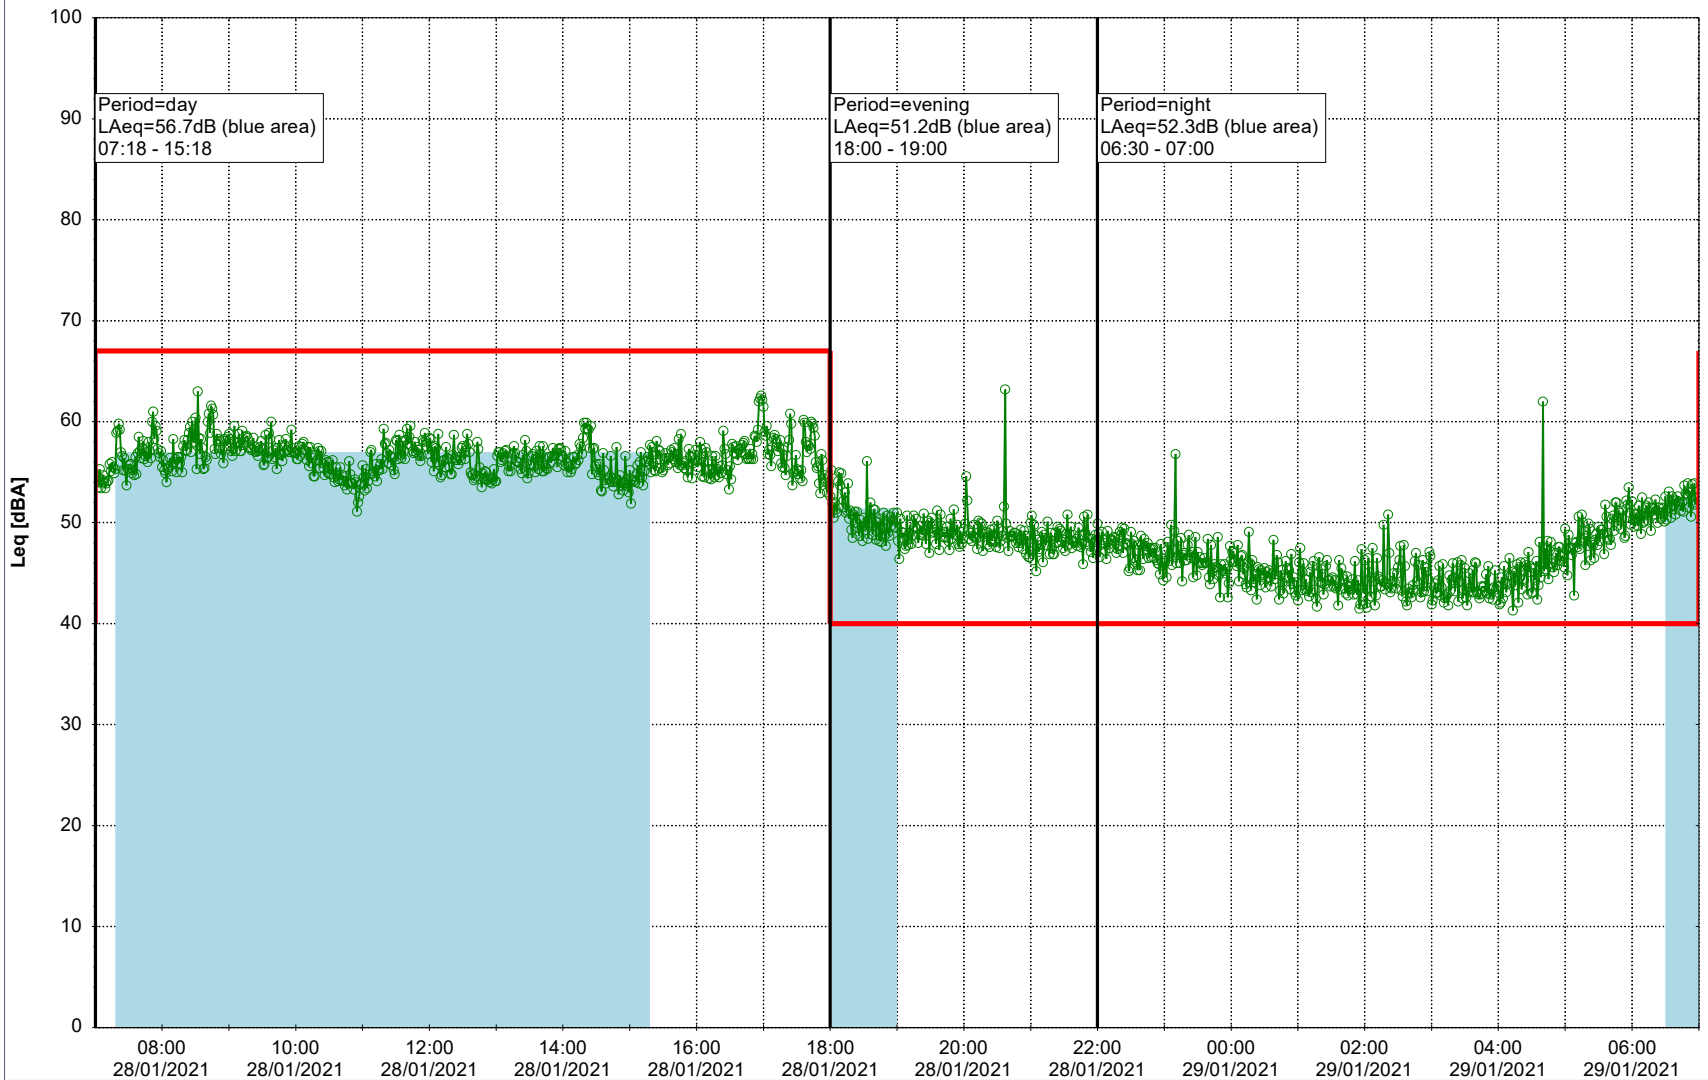

Plan View

Remarks

- Tegholmen

Noise Time Related Diagram

27/01/2021
28/01/2021

○○○ SLU_NS01

Project: Kronos Sydhavnen
Construction: Sluseholmen
Location: N-V

Plan View

Remarks

...

Noise Time Related Diagram

28/01/2021
29/01/2021

○○○ SLU_NS01

Project: Kronos Sydhavnen
Construction: Sluseholmen
Location: N-V

Plan View

Remarks

...

Noise Time Related Diagram

29/01/2021
30/01/2021

○○○ SLU_NS01

Project: Kronos Sydhavnen
Construction: Sluseholmen
Location: N-V

Plan View

Remarks

...

Noise Time Related Diagram

30/01/2021
31/01/2021

SLU_NS01

Project: Kronos Sydhavnen
Construction: Sluseholmen
Location: N-V

Plan View

Remarks

...

Noise Time Related Diagram