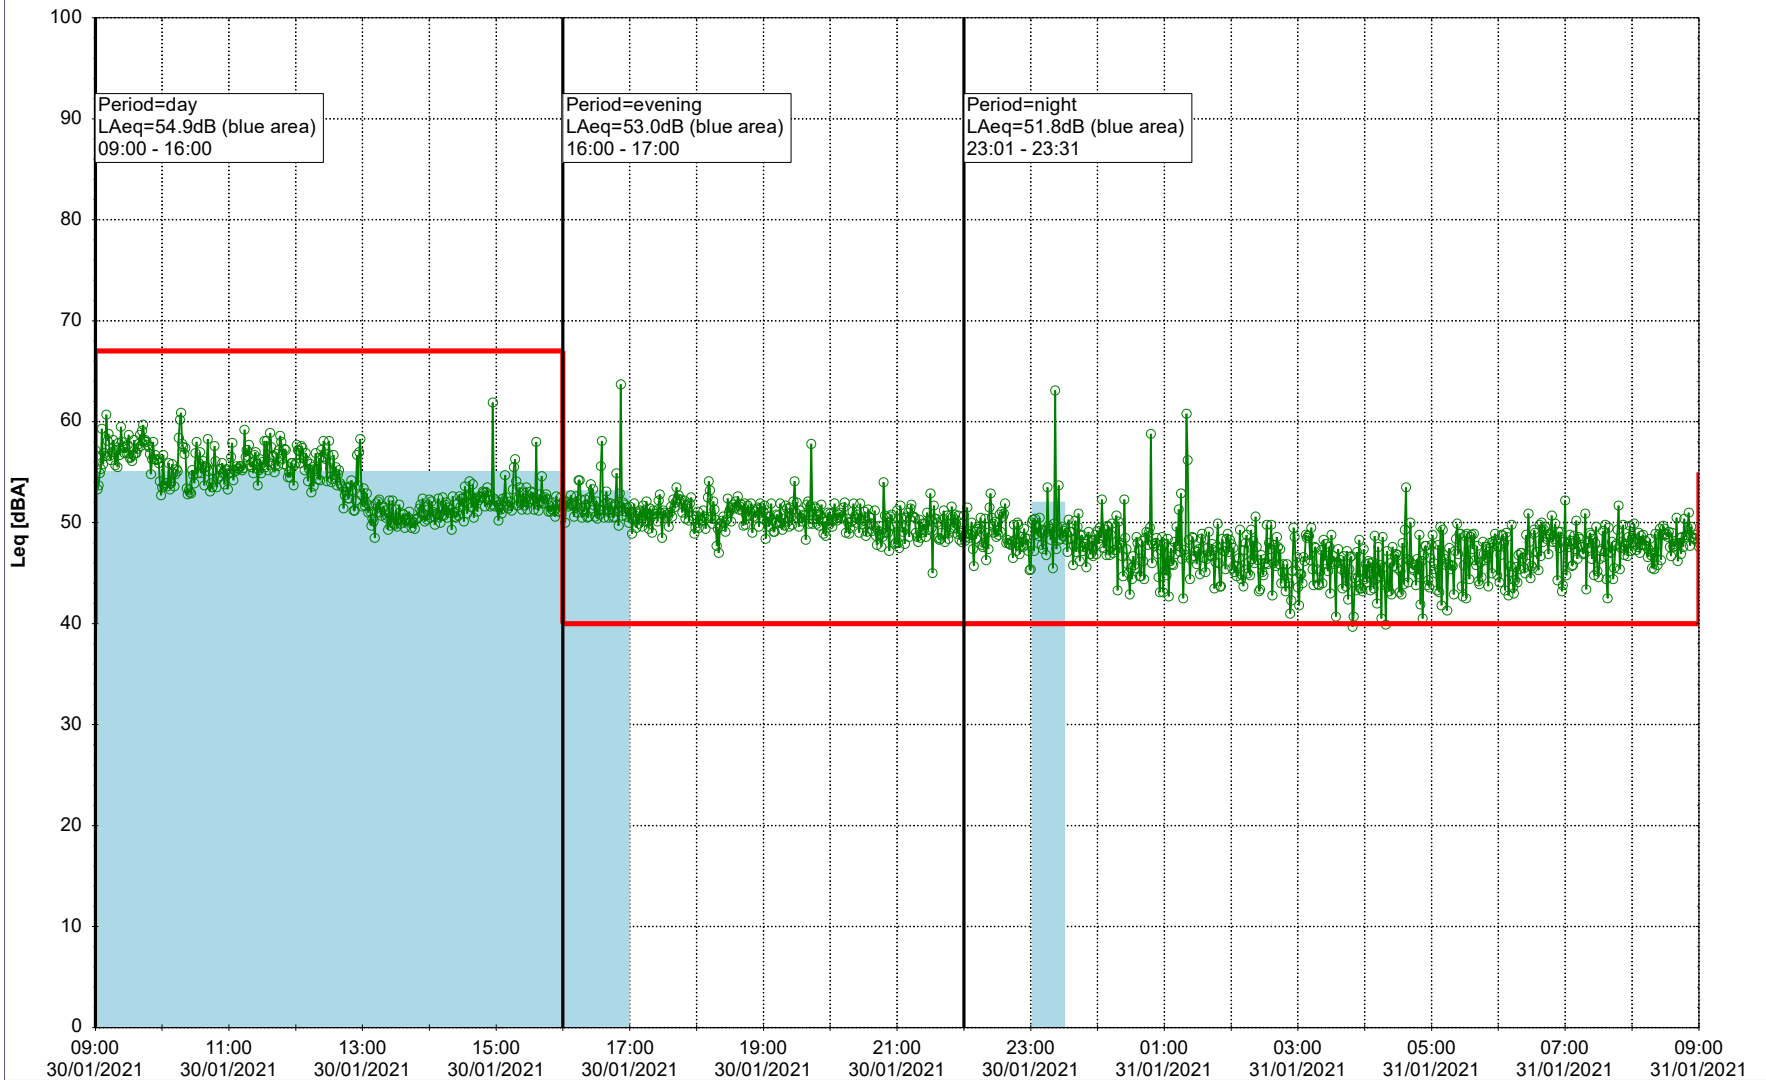

...

Noise Time Related Diagram

29/01/2021
30/01/2021

○○○ SLU_NS01

Project: Kronos Sydhavnen
Construction: Sluseholmen
Location: N-V

Plan View

Remarks

...

Noise Time Related Diagram

30/01/2021
31/01/2021

SLU_NS01

Project: Kronos Sydhavnen
Construction: Sluseholmen
Location: N-V

Plan View

Remarks

...

Noise Time Related Diagram