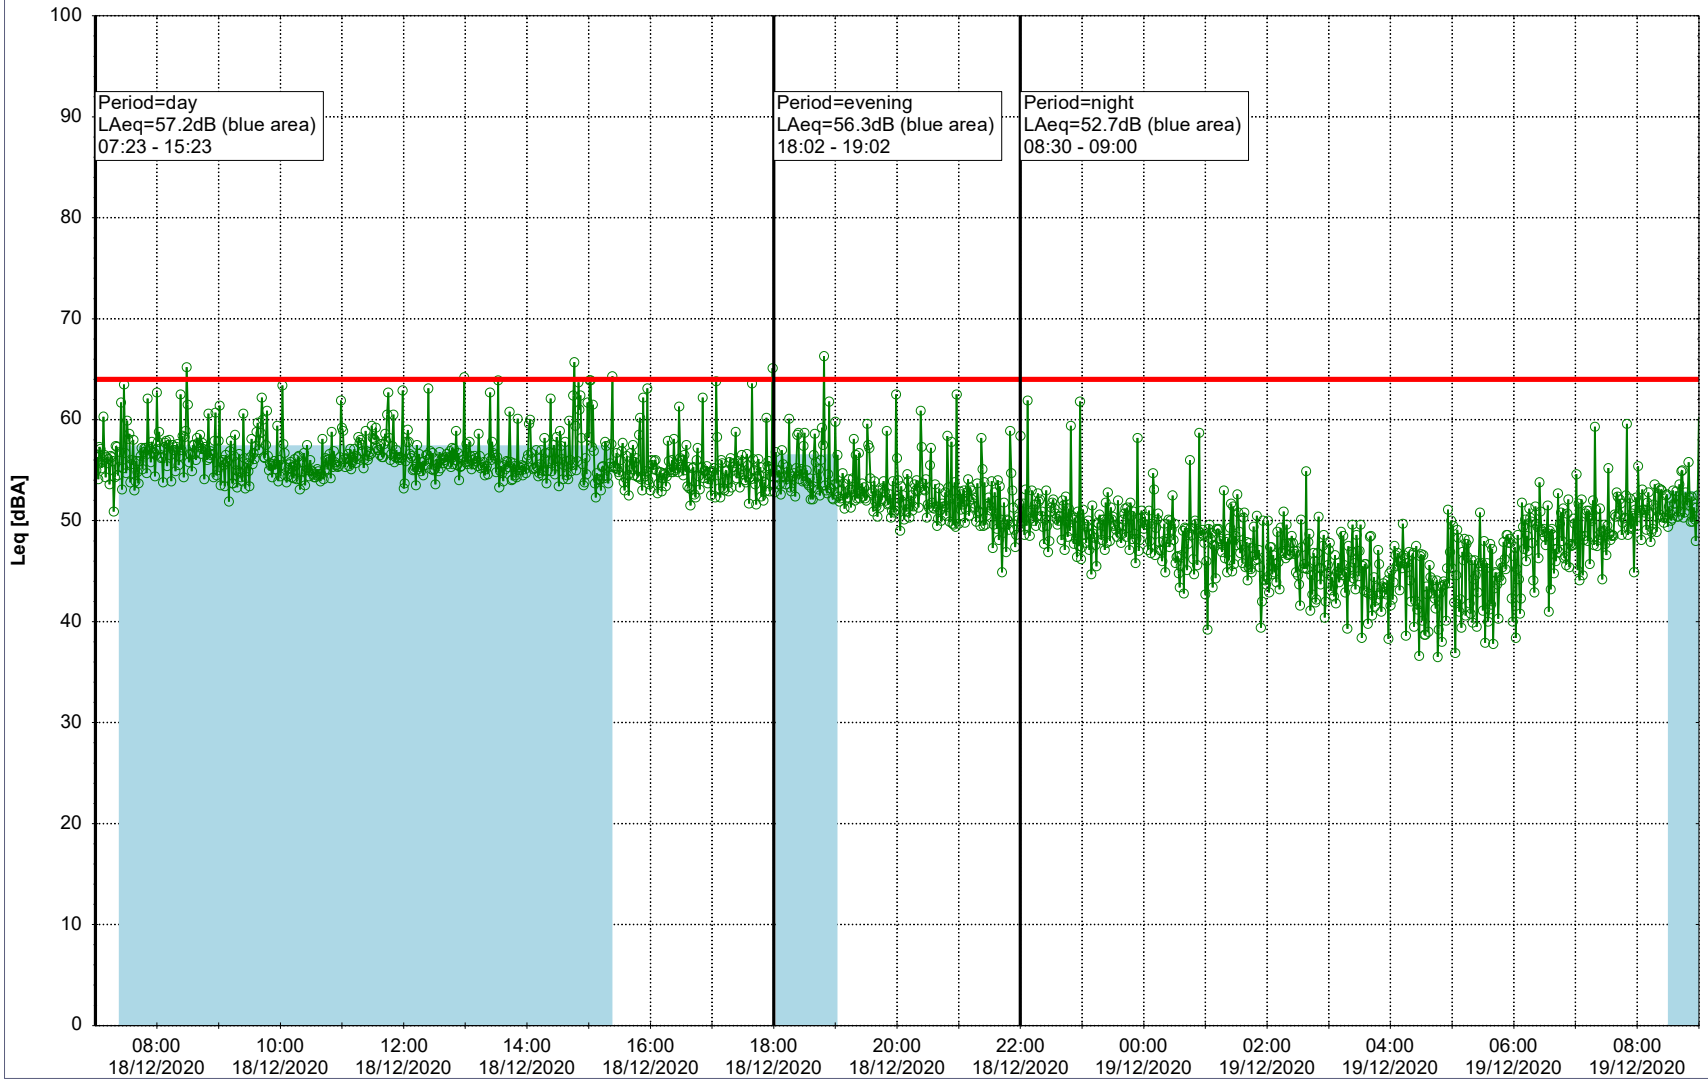

Project: Kronos Sydhavnen
Construction: Gåsebæk
Location: N-V

Remarks

...

Noise Time Related Diagram

18/12/2020
19/12/2020

○○○○ GAB_NS01

Project: Kronos Sydhavnen
Construction: Gåsebæk
Location: N-V

19/12/2020
20/12/2020

Remarks

...

Noise Time Related Diagram

○○○○ GAB_NS01

Project: Kronos Sydhavnen
Construction: Gåsebæk
Location: N-V

20/12/2020
21/12/2020

Remarks

...