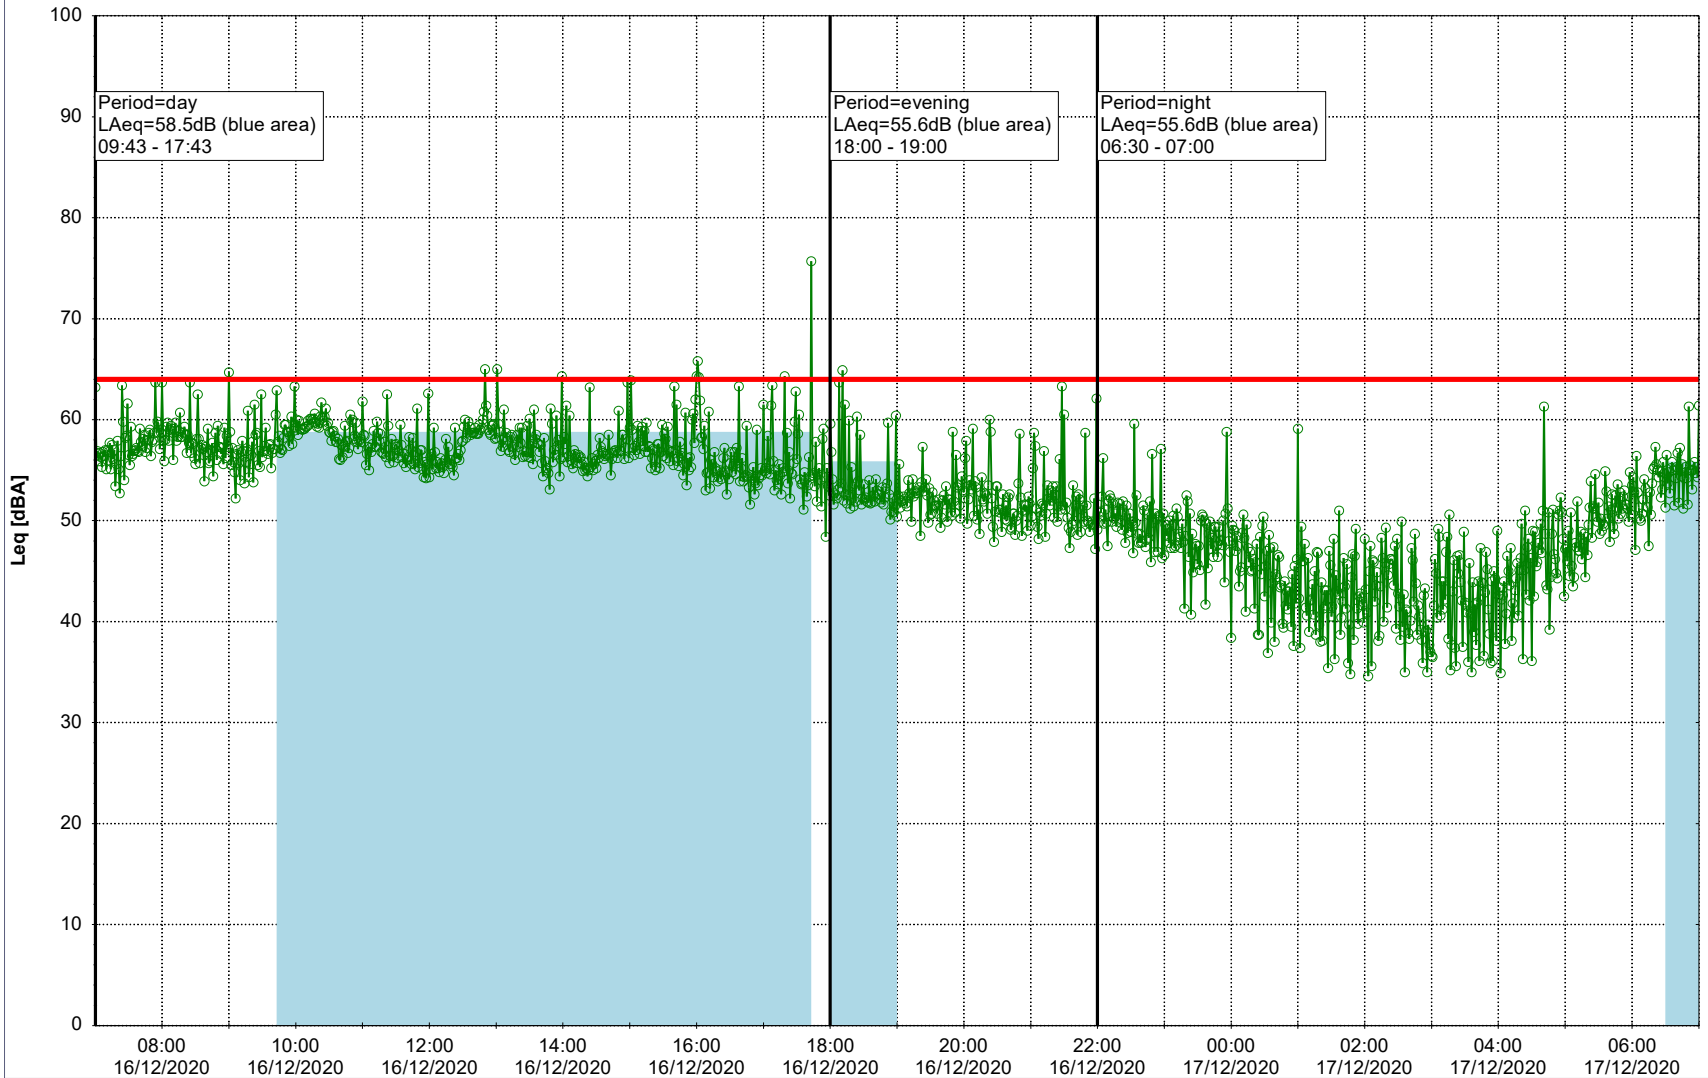

...

Noise Time Related Diagram

15/12/2020
16/12/2020

○○○ GAB_NS01

Project: Kronos Sydhavnen
Construction: Gåsebæk
Location: N-V

Remarks

...

Noise Time Related Diagram

16/12/2020
17/12/2020

○○○ GAB_NS01

Project: Kronos Sydhavnen
Construction: Gåsebæk
Location: N-V

Remarks

...

Noise Time Related Diagram

17/12/2020
18/12/2020

○○○○ GAB_NS01

Project: Kronos Sydhavnen
Construction: Gåsebæk
Location: N-V

Remarks

...

Noise Time Related Diagram

18/12/2020
19/12/2020

○○○○ GAB_NS01

Project: Kronos Sydhavnen
Construction: Gåsebæk
Location: N-V

19/12/2020
20/12/2020

Remarks

...

Noise Time Related Diagram

○○○○ GAB_NS01

Project: Kronos Sydhavnen
Construction: Gåsebæk
Location: N-V

20/12/2020
21/12/2020

Remarks

...