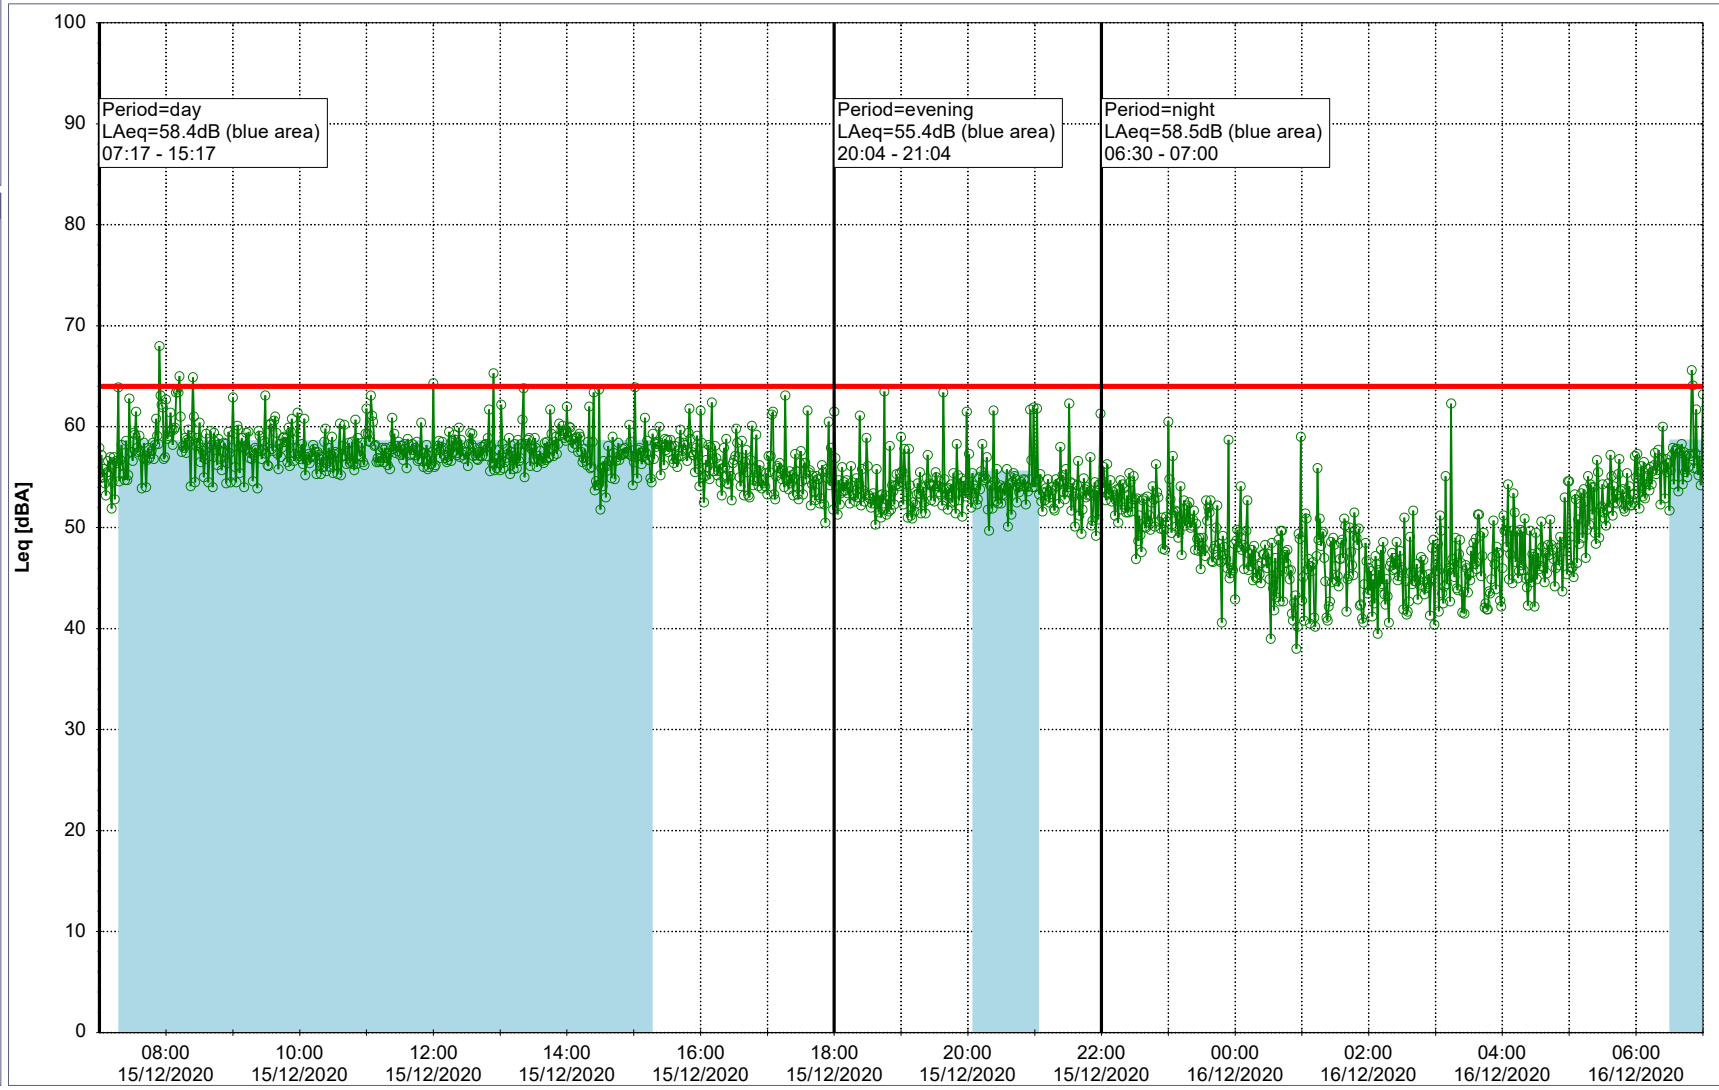

Project: Kronos Sydhavnen
Construction: Gåsebæk
Location: N-V

Remarks

...

Noise Time Related Diagram

14/12/2020
15/12/2020

○○○ GAB_NS01

Project: Kronos Sydhavnen
Construction: Gåsebæk
Location: N-V

Remarks

...

Noise Time Related Diagram

15/12/2020
16/12/2020

○○○ GAB_NS01

Project: Kronos Sydhavnen
Construction: Gåsebæk
Location: N-V

Remarks

...

Noise Time Related Diagram

16/12/2020
17/12/2020

○○○ GAB_NS01

Project: Kronos Sydhavnen
Construction: Gåsebæk
Location: N-V

Remarks

...

Noise Time Related Diagram

17/12/2020
18/12/2020

○○○○ GAB_NS01

Project: Kronos Sydhavnen
Construction: Gåsebæk
Location: N-V

Remarks

...

Noise Time Related Diagram

18/12/2020
19/12/2020

○○○○ GAB_NS01

Project: Kronos Sydhavnen
Construction: Gåsebæk
Location: N-V

19/12/2020
20/12/2020