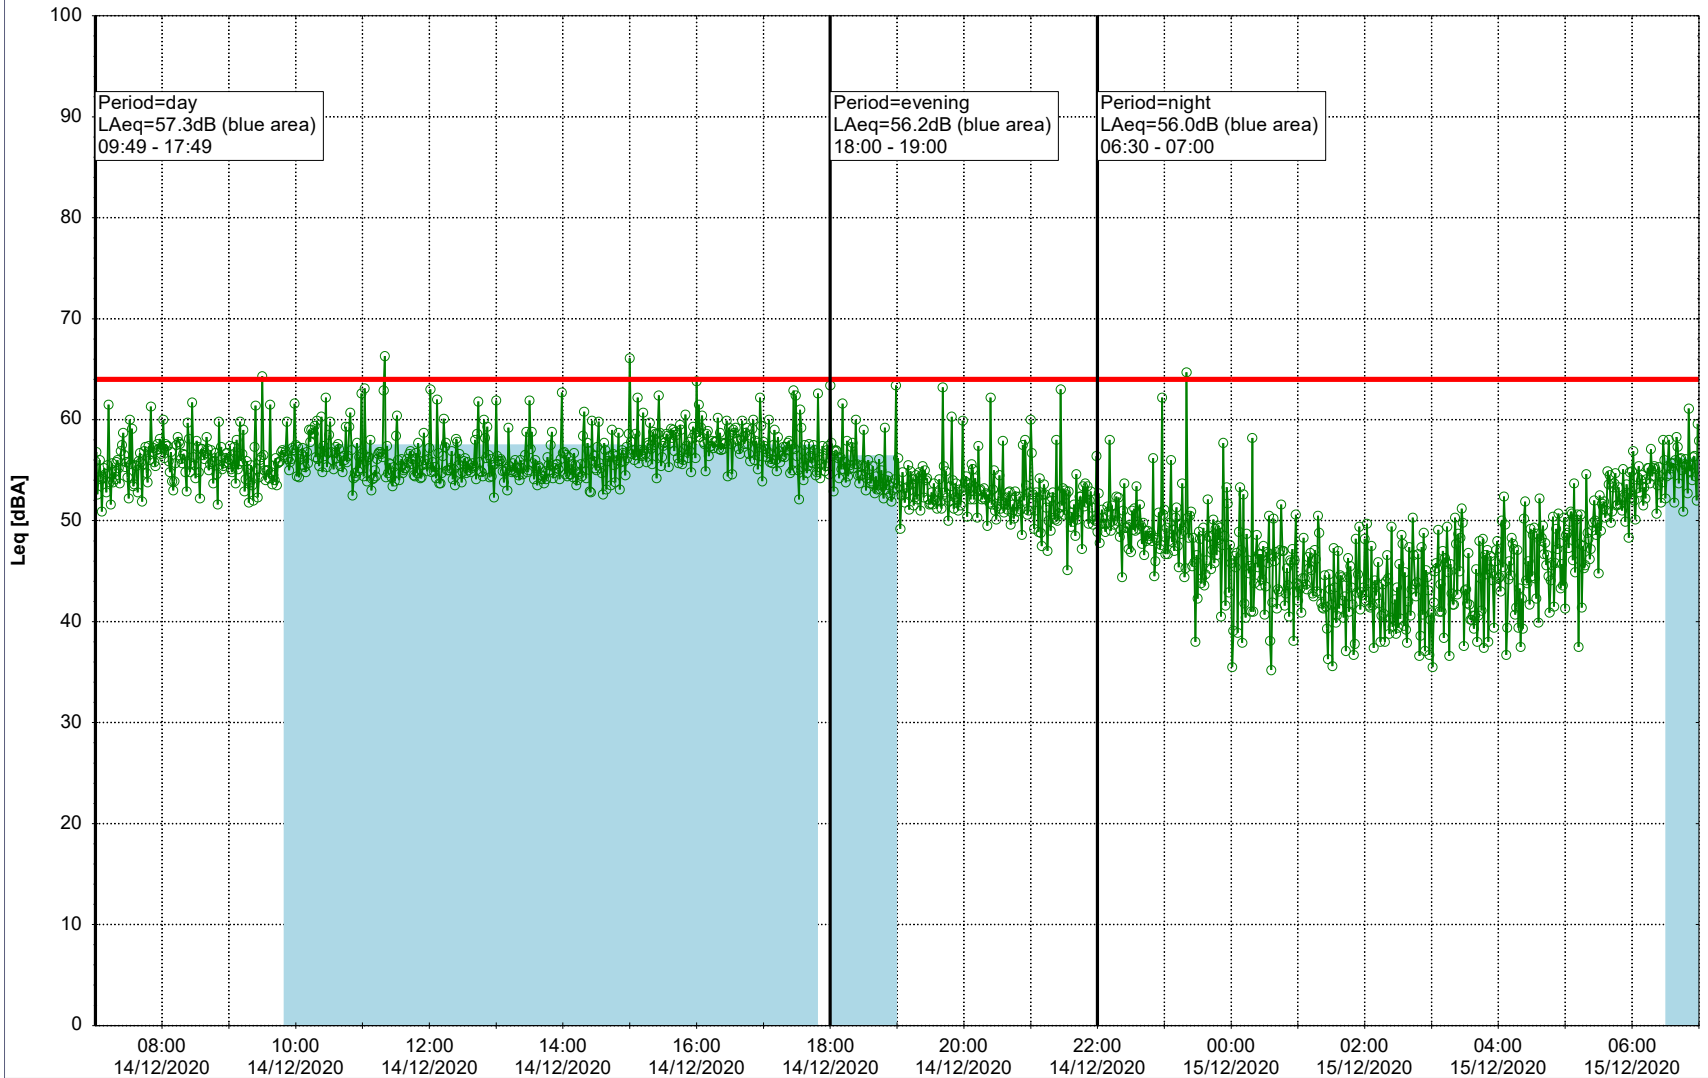

Project: Kronos Sydhavnen
Construction: Gåsebæk
Location: N-V

Remarks

...

Noise Time Related Diagram

14/12/2020
15/12/2020

○○○ GAB_NS01

Project: Kronos Sydhavnen
Construction: Gåsebæk
Location: N-V

Remarks

...

Noise Time Related Diagram

15/12/2020
16/12/2020

○○○ GAB_NS01

Project: Kronos Sydhavnen
Construction: Gåsebæk
Location: N-V

Remarks

...

Noise Time Related Diagram

16/12/2020
17/12/2020

○○○ GAB_NS01

Project: Kronos Sydhavnen
Construction: Gåsebæk
Location: N-V

Remarks

...

Noise Time Related Diagram

17/12/2020
18/12/2020

○○○○ GAB_NS01

Project: Kronos Sydhavnen
Construction: Gåsebæk
Location: N-V

Remarks

...

Noise Time Related Diagram

18/12/2020
19/12/2020

○○○○ GAB_NS01

Project: Kronos Sydhavnen
Construction: Gåsebæk
Location: N-V

19/12/2020
20/12/2020