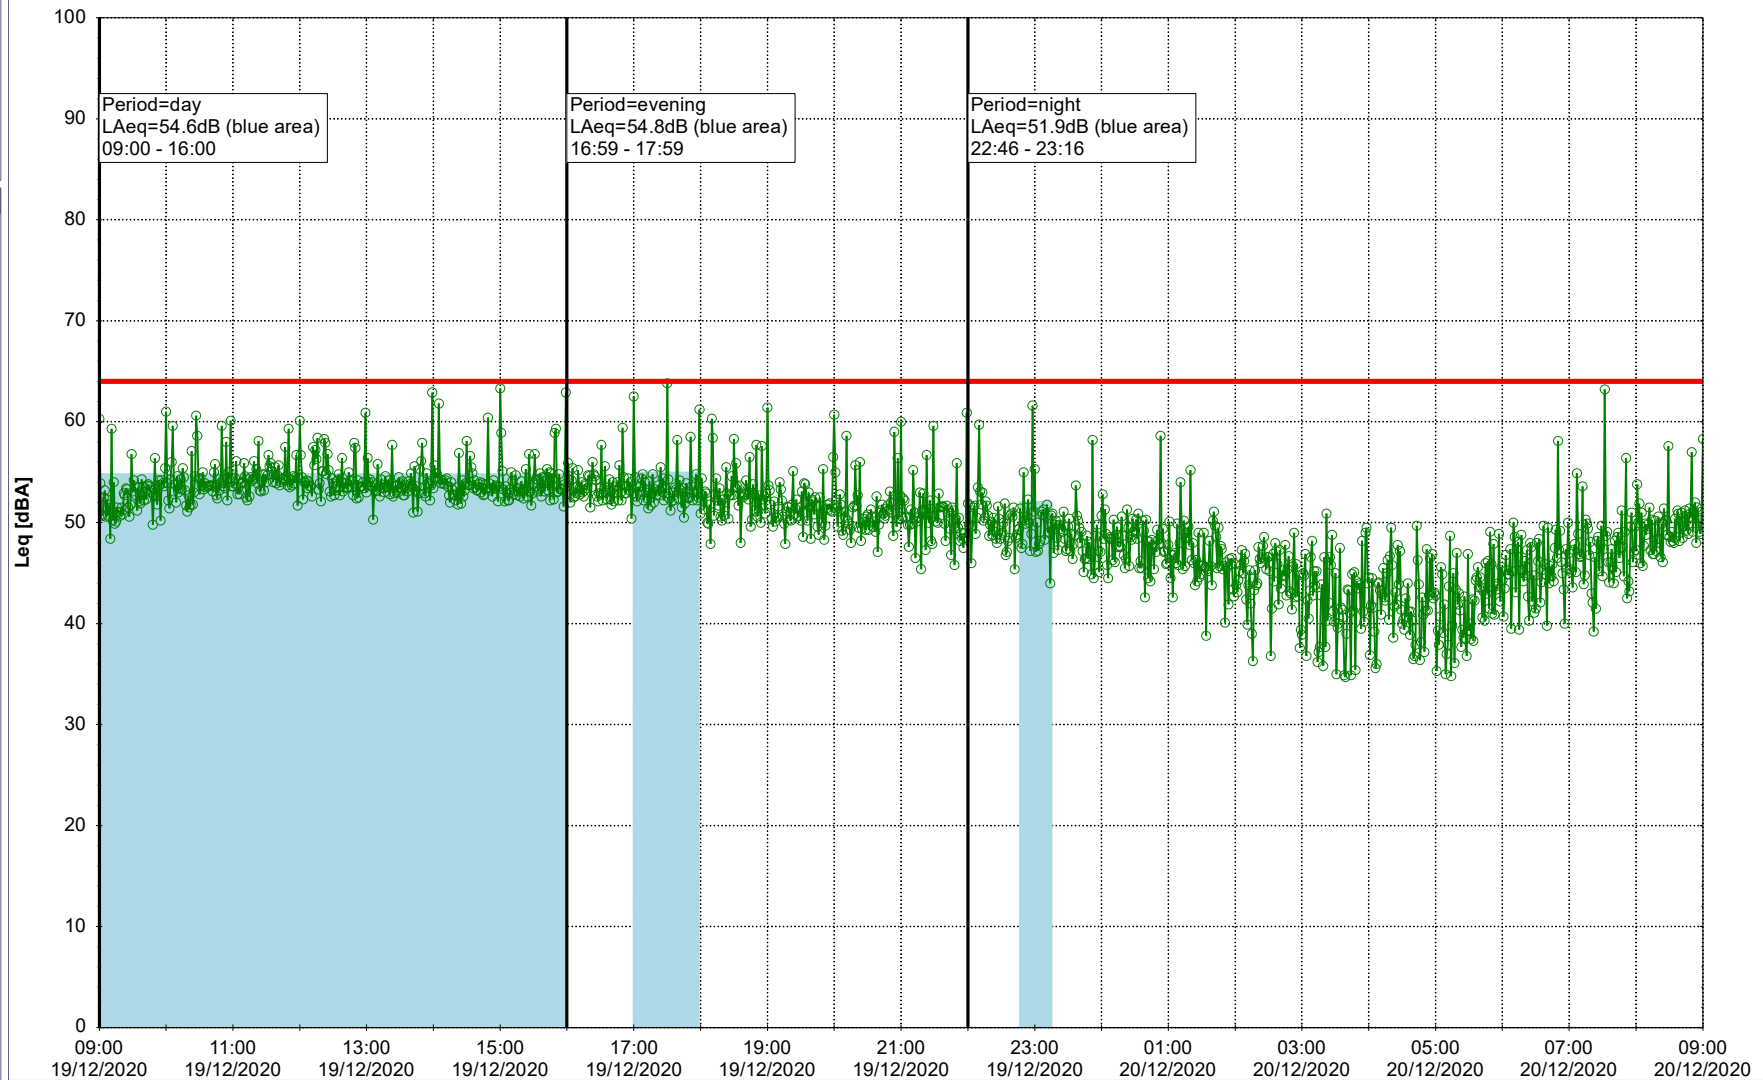

Project: Kronos Sydhavnen
Construction: Gåsebæk
Location: N-V

Remarks

...

Noise Time Related Diagram

18/12/2020
19/12/2020

○○○○ GAB_NS01

Project: Kronos Sydhavnen
Construction: Gåsebæk
Location: N-V

19/12/2020
20/12/2020

Remarks

...

Noise Time Related Diagram

○○○○ GAB_NS01

Project: Kronos Sydhavnen
Construction: Gåsebæk
Location: N-V

20/12/2020
21/12/2020

Remarks

...