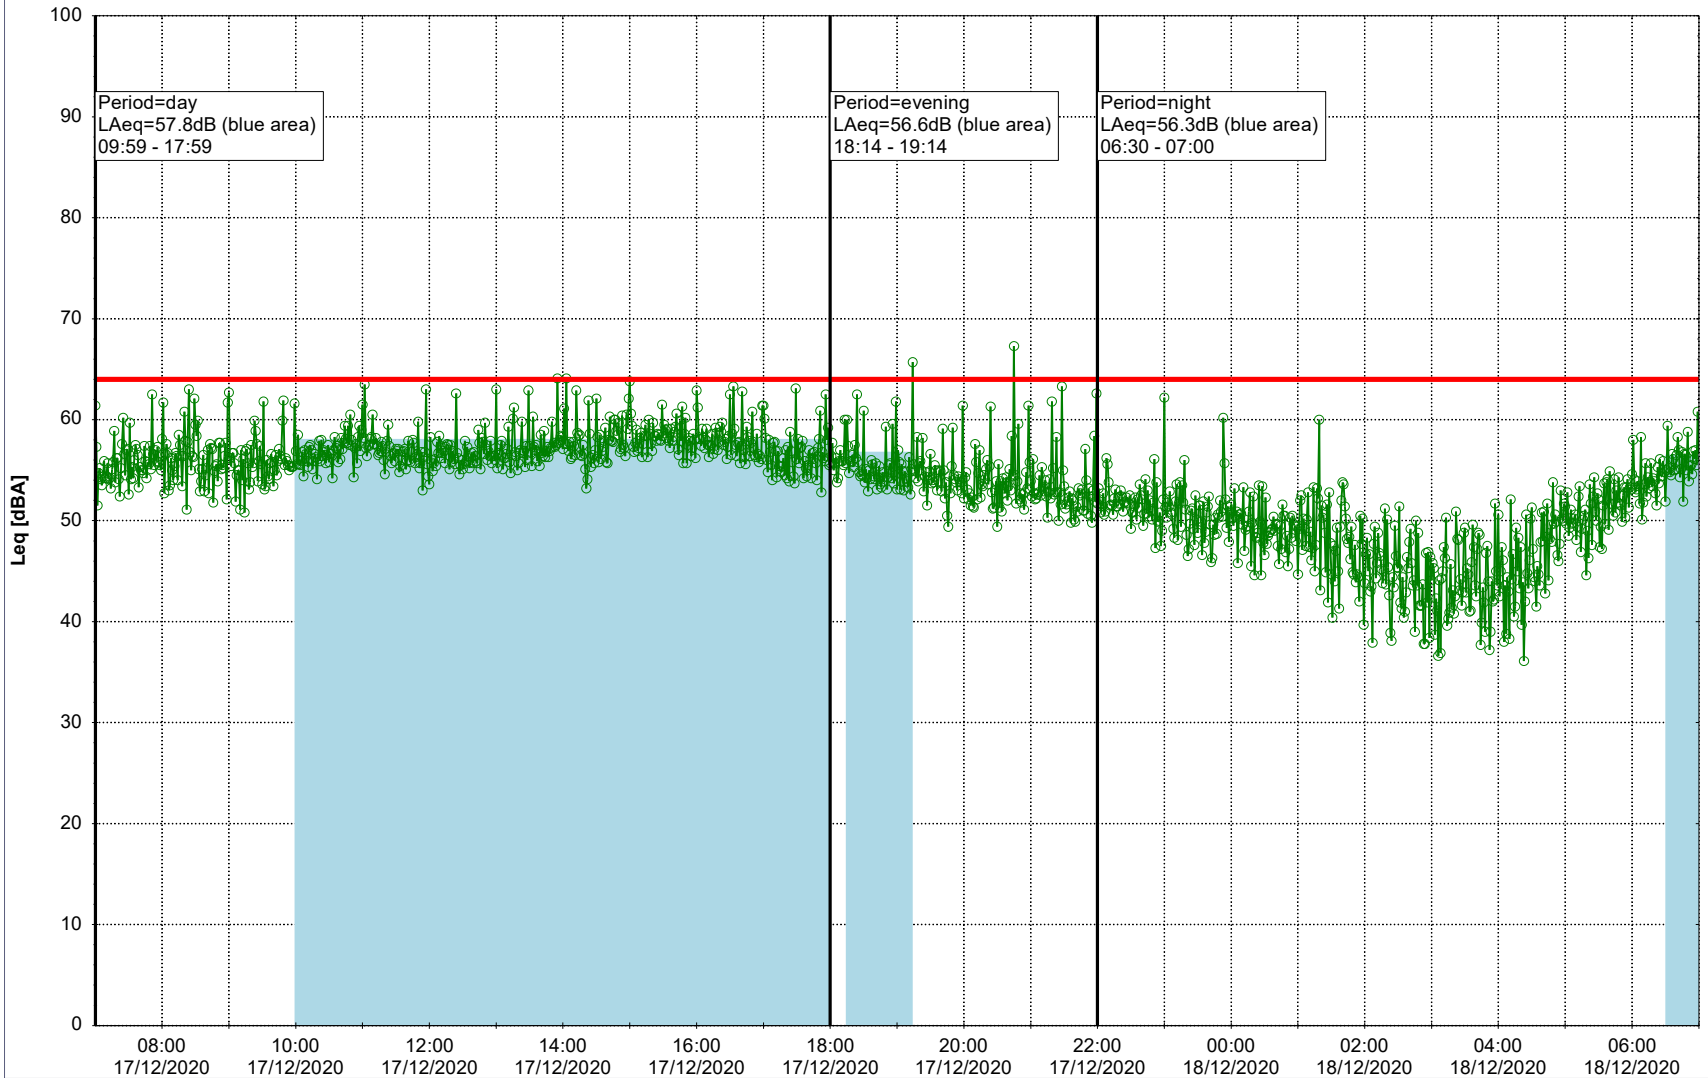

...

Noise Time Related Diagram

15/12/2020
16/12/2020

○○○ GAB_NS01

Project: Kronos Sydhavnen
Construction: Gåsebæk
Location: N-V

Remarks

...

Noise Time Related Diagram

16/12/2020
17/12/2020

○○○ GAB_NS01

Project: Kronos Sydhavnen
Construction: Gåsebæk
Location: N-V

Remarks

...

Noise Time Related Diagram

17/12/2020
18/12/2020

○○○○ GAB_NS01

Project: Kronos Sydhavnen
Construction: Gåsebæk
Location: N-V

Remarks

...

Noise Time Related Diagram

18/12/2020
19/12/2020

○○○○ GAB_NS01

Project: Kronos Sydhavnen
Construction: Gåsebæk
Location: N-V

19/12/2020
20/12/2020

Remarks

...

Noise Time Related Diagram

○○○○ GAB_NS01

Project: Kronos Sydhavnen
Construction: Gåsebæk
Location: N-V

20/12/2020
21/12/2020

Remarks

...