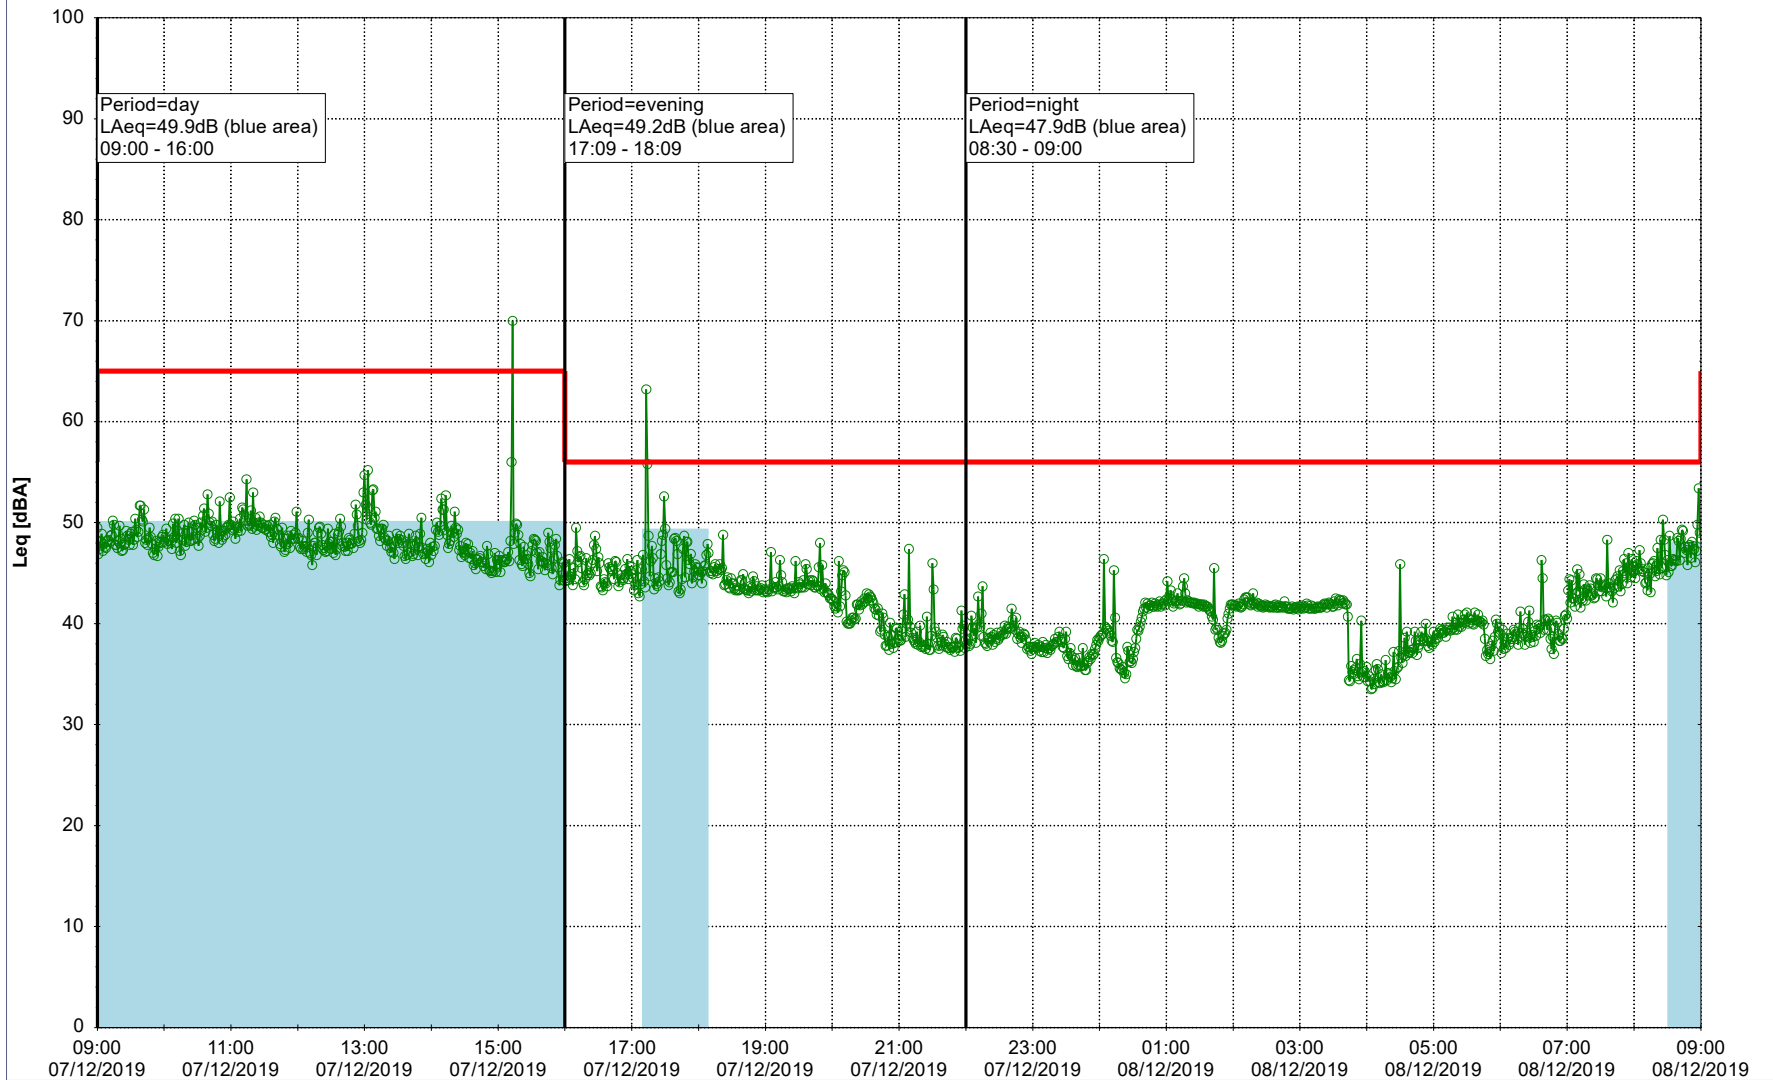

...

Noise Time Related Diagram

06/12/2019
07/12/2019

○○○ EBR-OVK_NS01

Project: Kronos Sydhavnen
Construction: Enghave Brygge
Location: N-V

Plan View

Remarks

...

Noise Time Related Diagram

07/12/2019
08/12/2019

○○○ EBR-OVK_NS01

Project: Kronos Sydhavnen
Construction: Enghave Brygge
Location: N-V

08/12/2019
09/12/2019

Plan View

Remarks

...