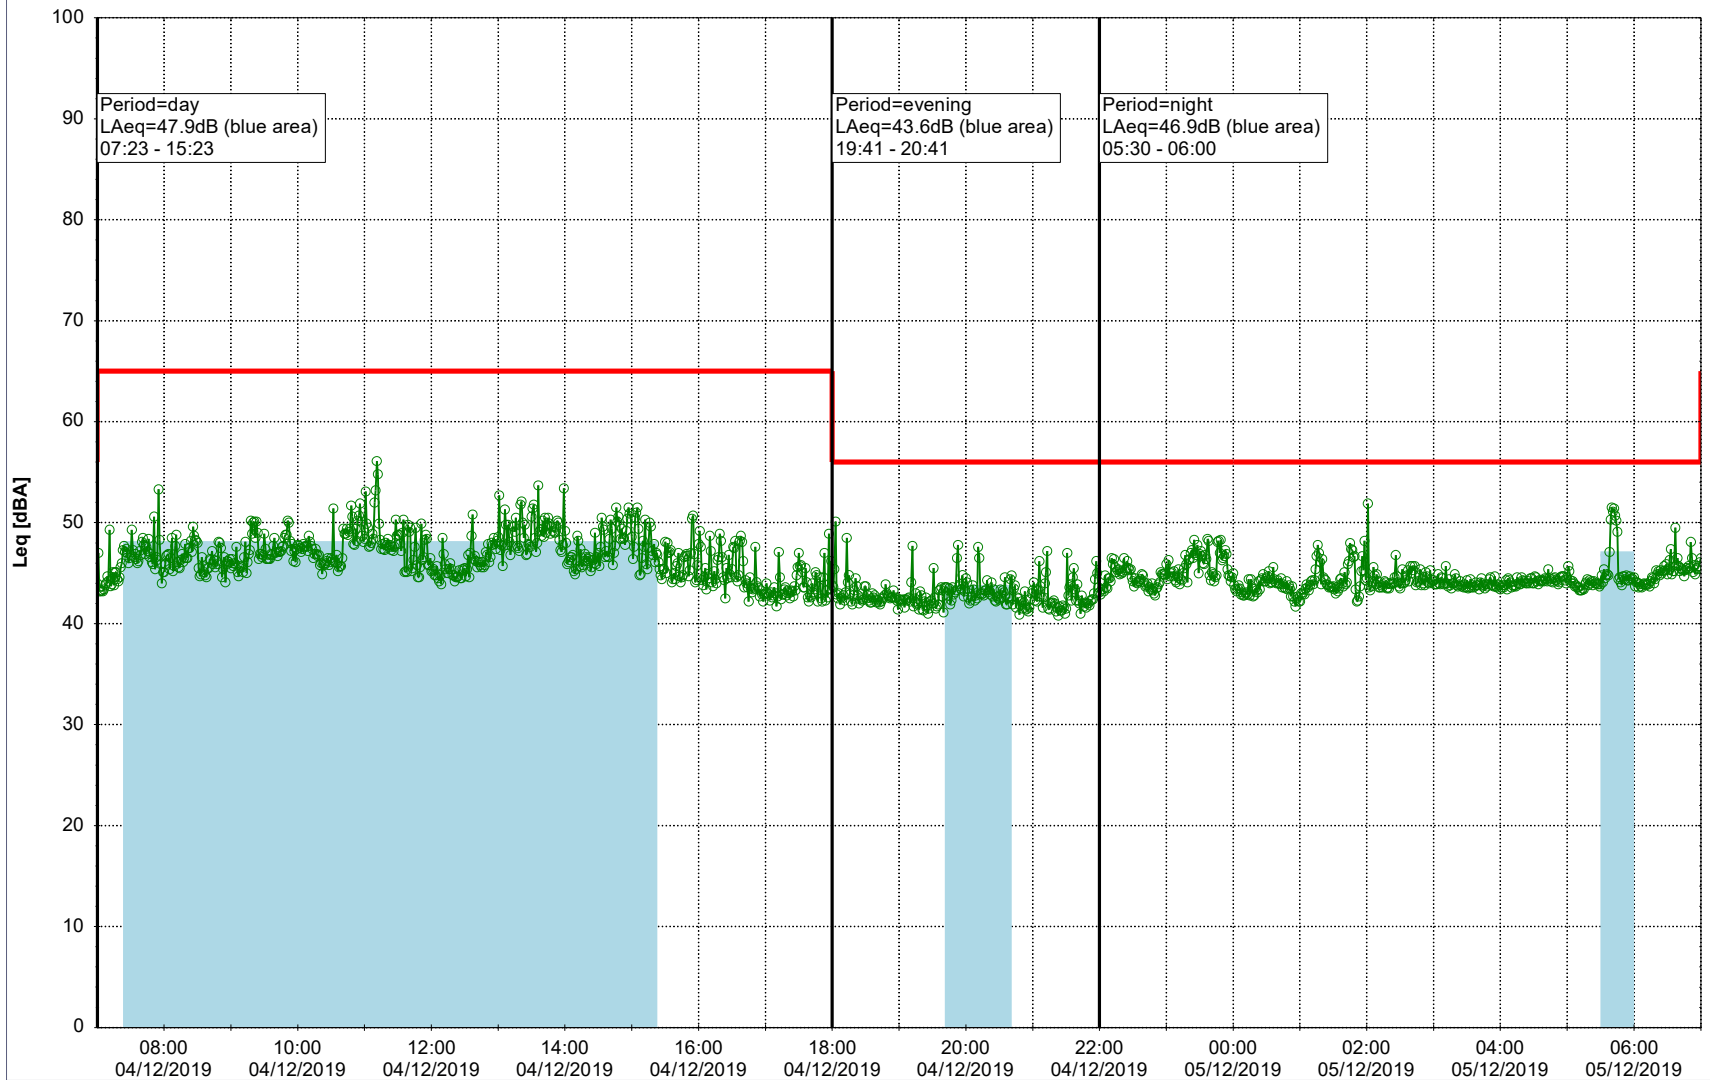

Project: Kronos Sydhavnen
Construction: Enghave Brygge
Location: N-V

Plan View

Remarks

...

Noise Time Related Diagram

02/12/2019
03/12/2019

○○○○ EBR-OVK_NS01

Project: Kronos Sydhavnen
Construction: Enghave Brygge
Location: N-V

Plan View

Remarks

...

Noise Time Related Diagram

03/12/2019
04/12/2019

○○○ EBR-OVK_NS01

Project: Kronos Sydhavnen
Construction: Enghave Brygge
Location: N-V

Plan View

Remarks

...

Noise Time Related Diagram

04/12/2019
05/12/2019

○○○○ EBR-OVK_NS01

Project: Kronos Sydhavnen
Construction: Enghave Brygge
Location: N-V

Plan View

Remarks