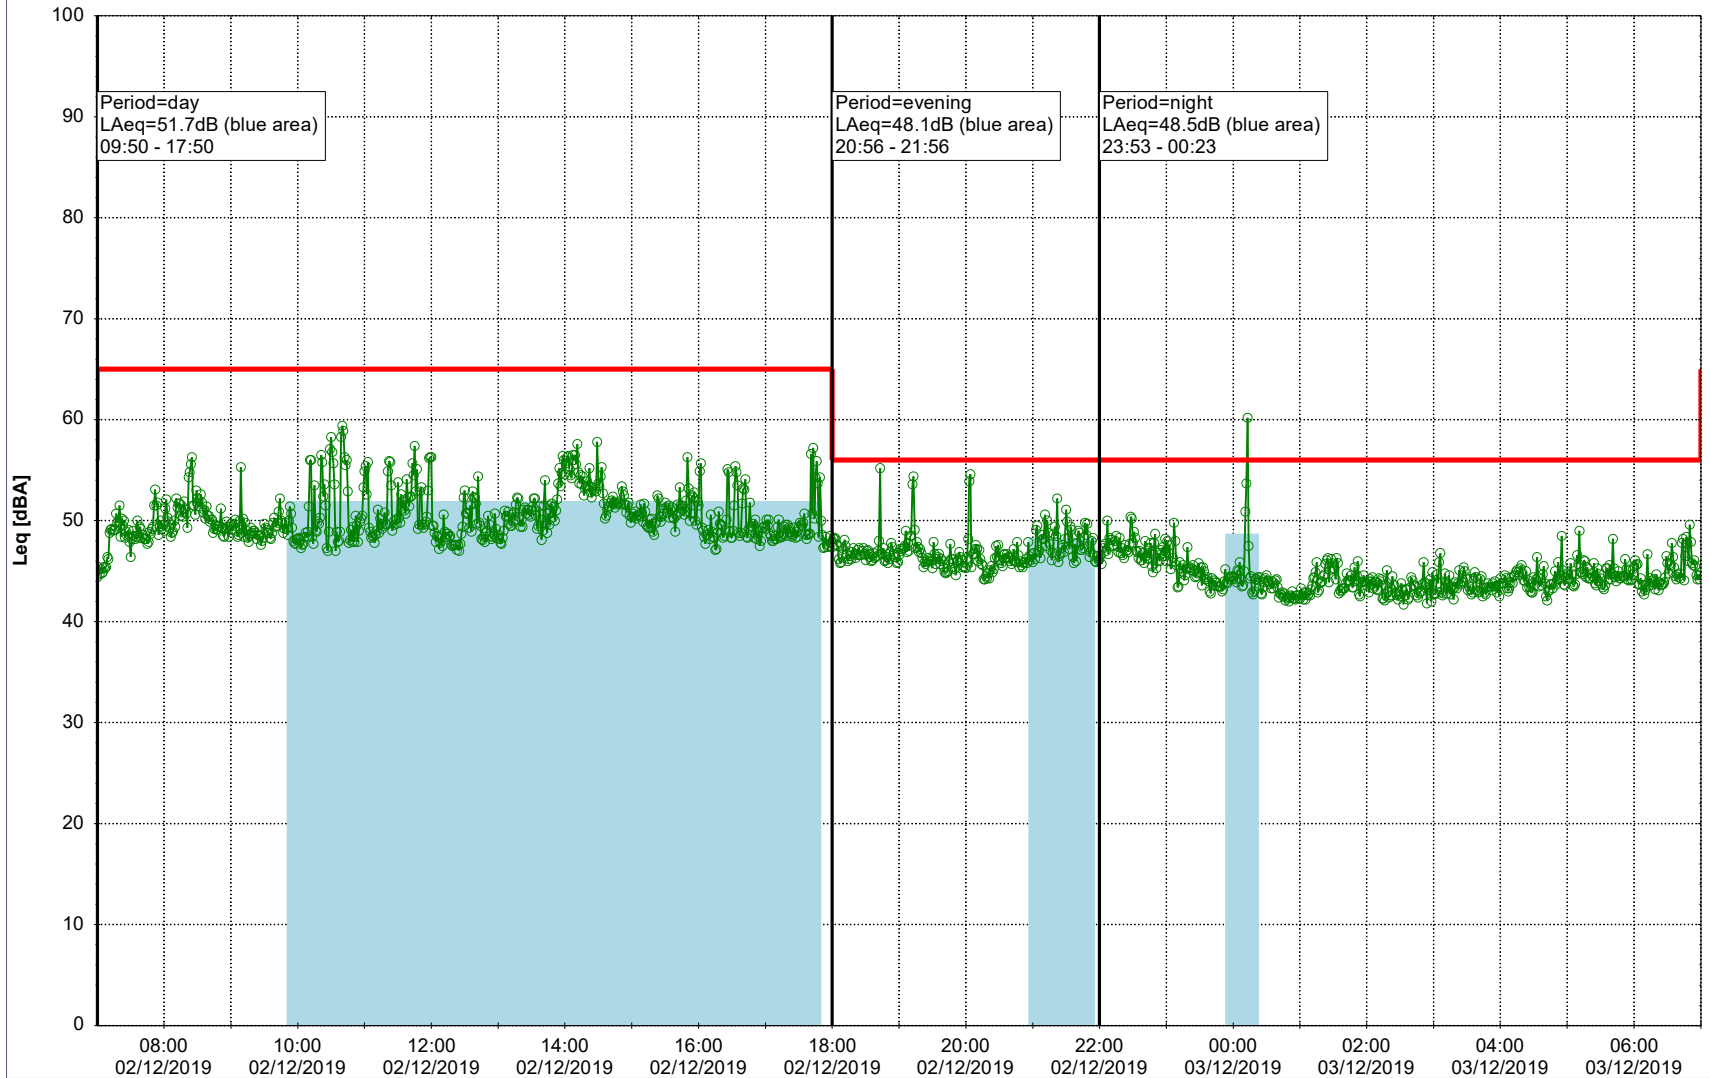

Project: Kronos Sydhavnen
Construction: Enghave Brygge
Location: N-V

Plan View

Remarks

...

Noise Time Related Diagram

02/12/2019
03/12/2019

○○○○ EBR-OVK_NS01

Project: Kronos Sydhavnen
Construction: Enghave Brygge
Location: N-V

Plan View

Remarks

...

Noise Time Related Diagram

03/12/2019
04/12/2019

○○○ EBR-OVK_NS01

Project: Kronos Sydhavnen
Construction: Enghave Brygge
Location: N-V

Plan View

Remarks

...

Noise Time Related Diagram

04/12/2019
05/12/2019

○○○○ EBR-OVK_NS01

Project: Kronos Sydhavnen
Construction: Enghave Brygge
Location: N-V

Plan View

Remarks