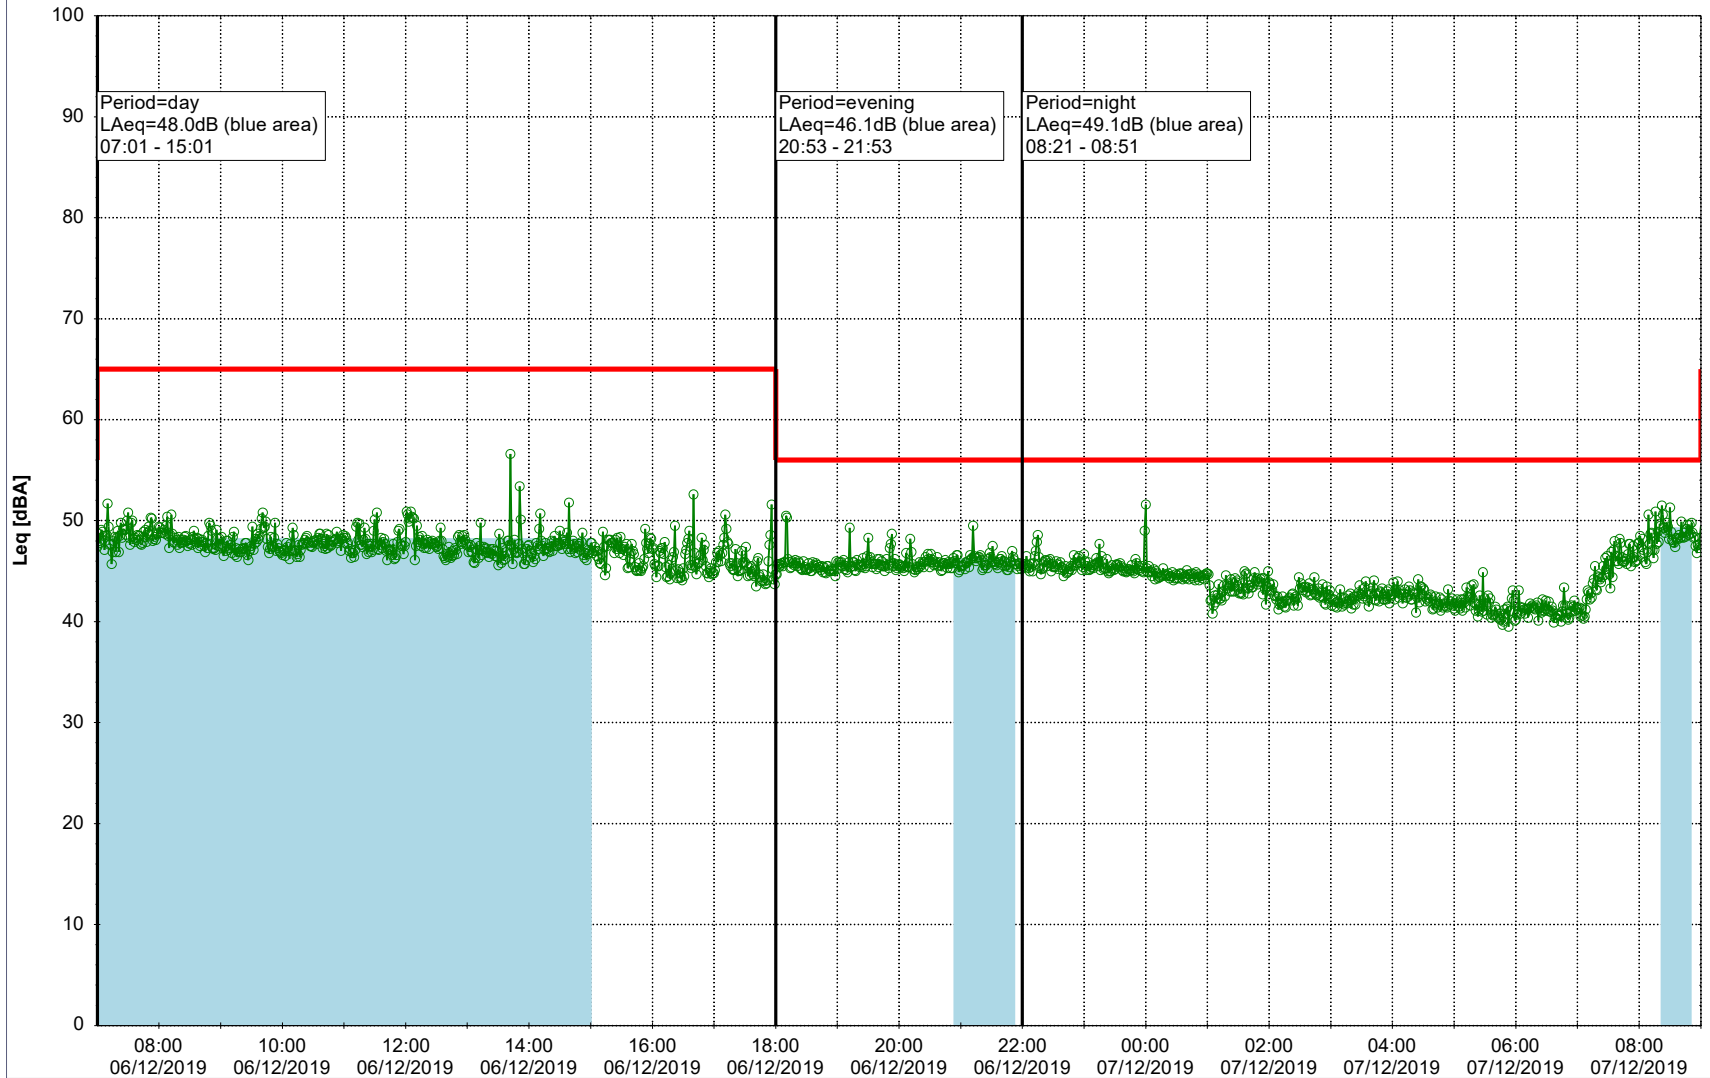

...

Noise Time Related Diagram

05/12/2019

06/12/2019

○○○ EBR-OVK_NS01

Project: Kronos Sydhavnen
Construction: Enghave Brygge
Location: N-V

Plan View

Remarks

...

Noise Time Related Diagram

06/12/2019
07/12/2019

○○○ EBR-OVK_NS01

Project: Kronos Sydhavnen
Construction: Enghave Brygge
Location: N-V

Plan View

Remarks

...

Noise Time Related Diagram

07/12/2019
08/12/2019

○○○ EBR-OVK_NS01

Project: Kronos Sydhavnen
Construction: Enghave Brygge
Location: N-V

08/12/2019
09/12/2019

Plan View

Remarks

...