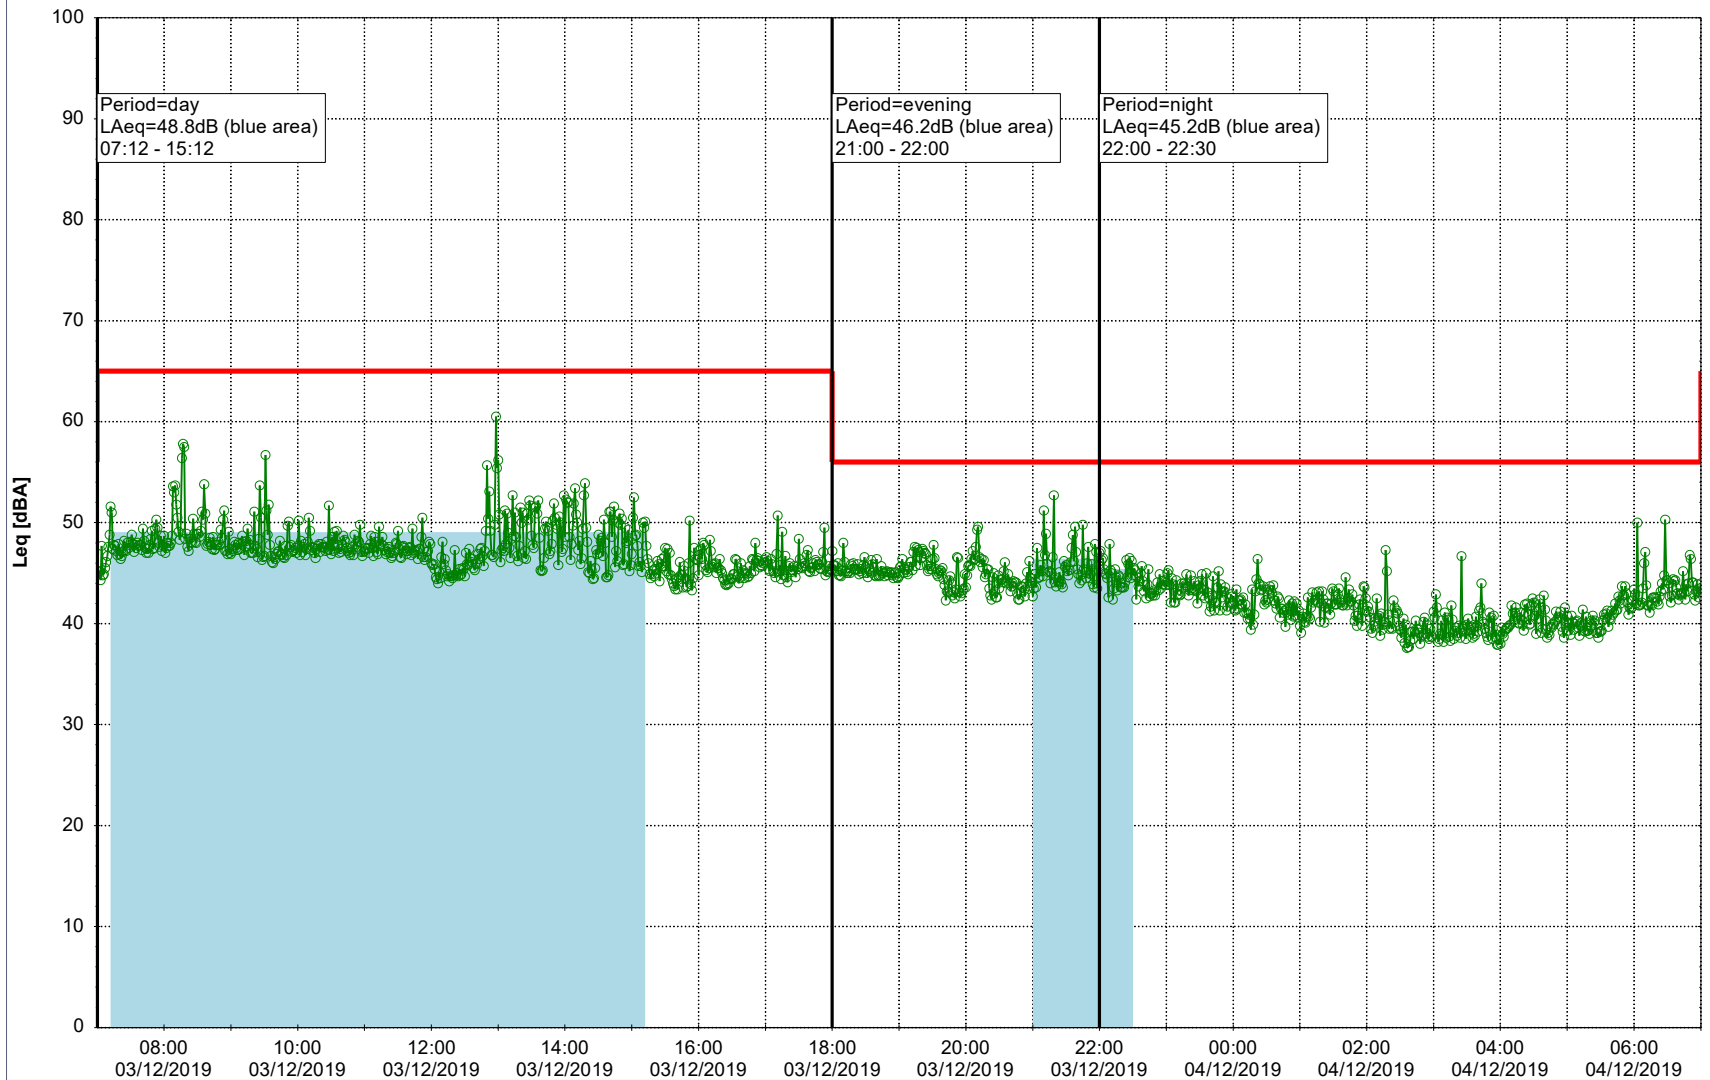

Project: Kronos Sydhavnen
Construction: Enghave Brygge
Location: N-V

Plan View

Remarks

...

Noise Time Related Diagram

02/12/2019
03/12/2019

○○○○ EBR-OVK_NS01

Project: Kronos Sydhavnen
Construction: Enghave Brygge
Location: N-V

Plan View

Remarks

...

Noise Time Related Diagram

03/12/2019
04/12/2019

○○○ EBR-OVK_NS01

Project: Kronos Sydhavnen
Construction: Enghave Brygge
Location: N-V

Plan View

Remarks

...

Noise Time Related Diagram

04/12/2019
05/12/2019

○○○○ EBR-OVK_NS01

Project: Kronos Sydhavnen
Construction: Enghave Brygge
Location: N-V

Plan View

Remarks