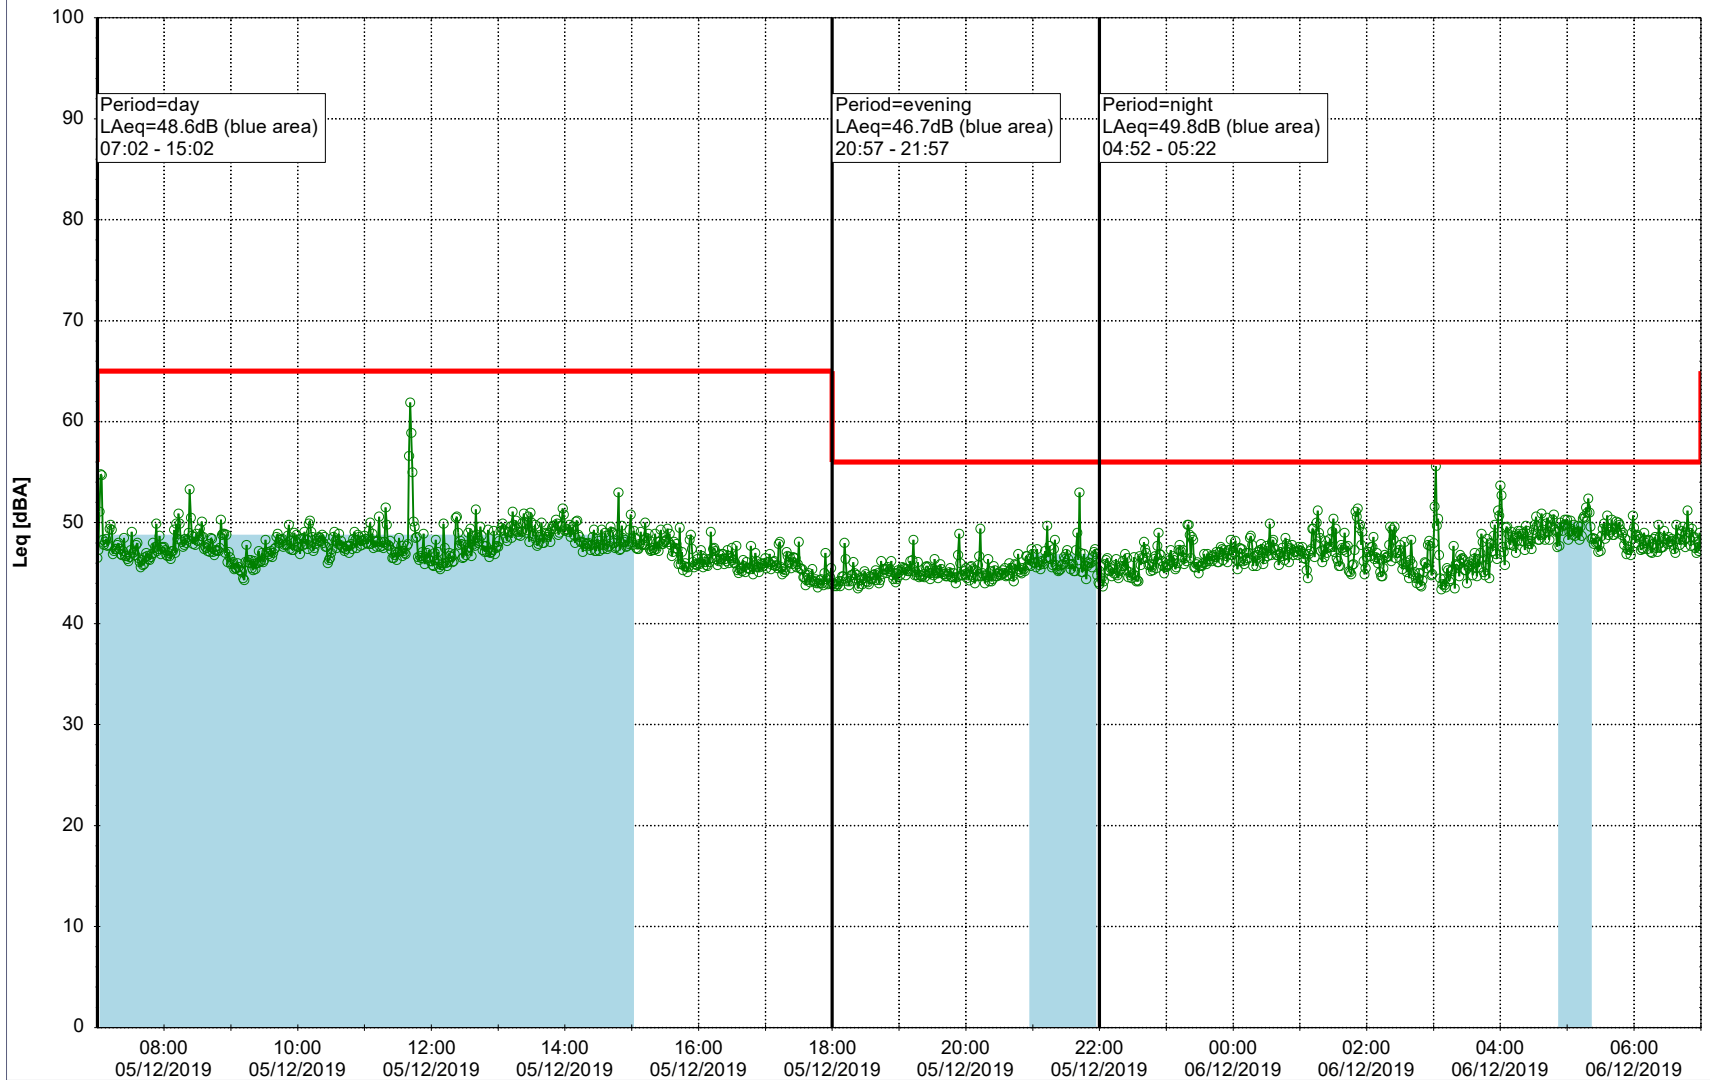

Remarks

...

Noise Time Related Diagram

04/12/2019
05/12/2019

○○○○ EBR-OVK_NS01

Project: Kronos Sydhavnen
Construction: Enghave Brygge
Location: N-V

Plan View

Remarks

...

Noise Time Related Diagram

05/12/2019

06/12/2019

○○○ EBR-OVK_NS01

Project: Kronos Sydhavnen
Construction: Enghave Brygge
Location: N-V

Plan View

Remarks