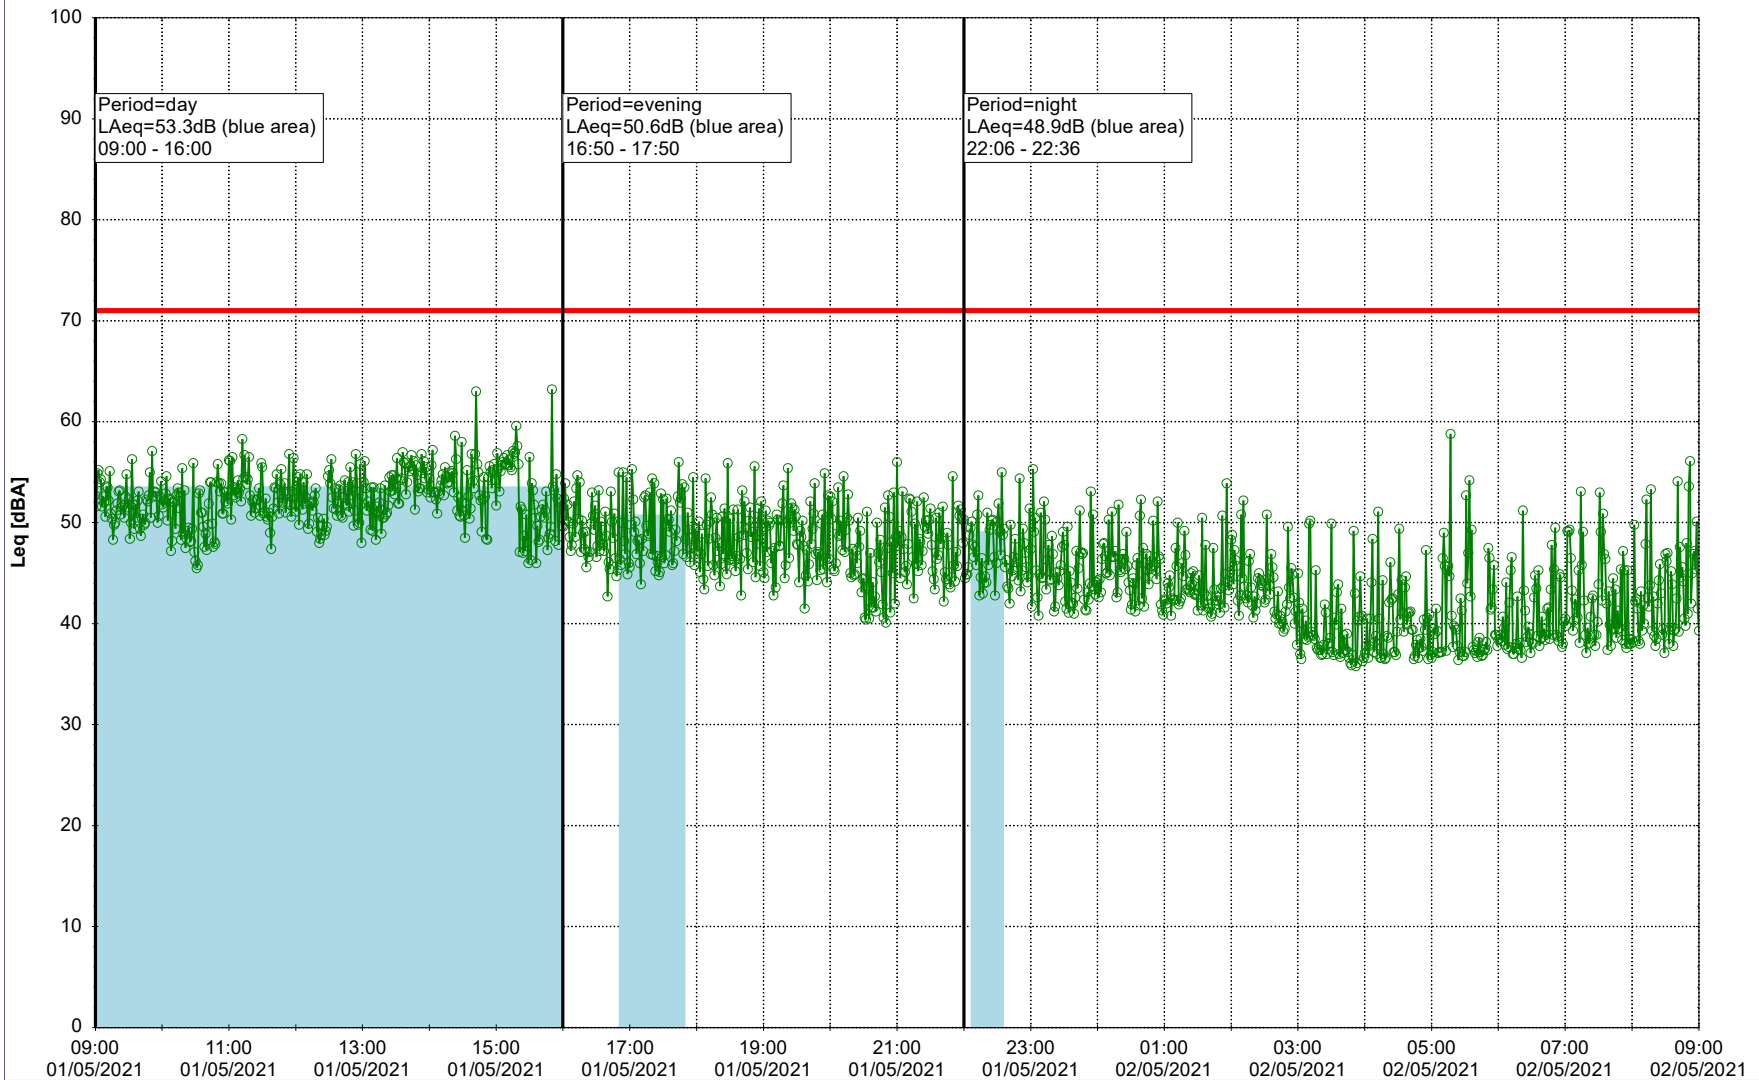

...

Noise Time Related Diagram

○○○ NEL_NS01

Project: Kronos Sydhavnen
Construction: Ny Ellebjerg
Location: N-V

Plan View

Remarks

...

Noise Time Related Diagram

01/05/2021

02/05/2021

○○○ NEL_NS01

Project: Kronos Sydhavnen
Construction: Ny Ellebjerg
Location: N-V

Plan View

Remarks

...

Noise Time Related Diagram