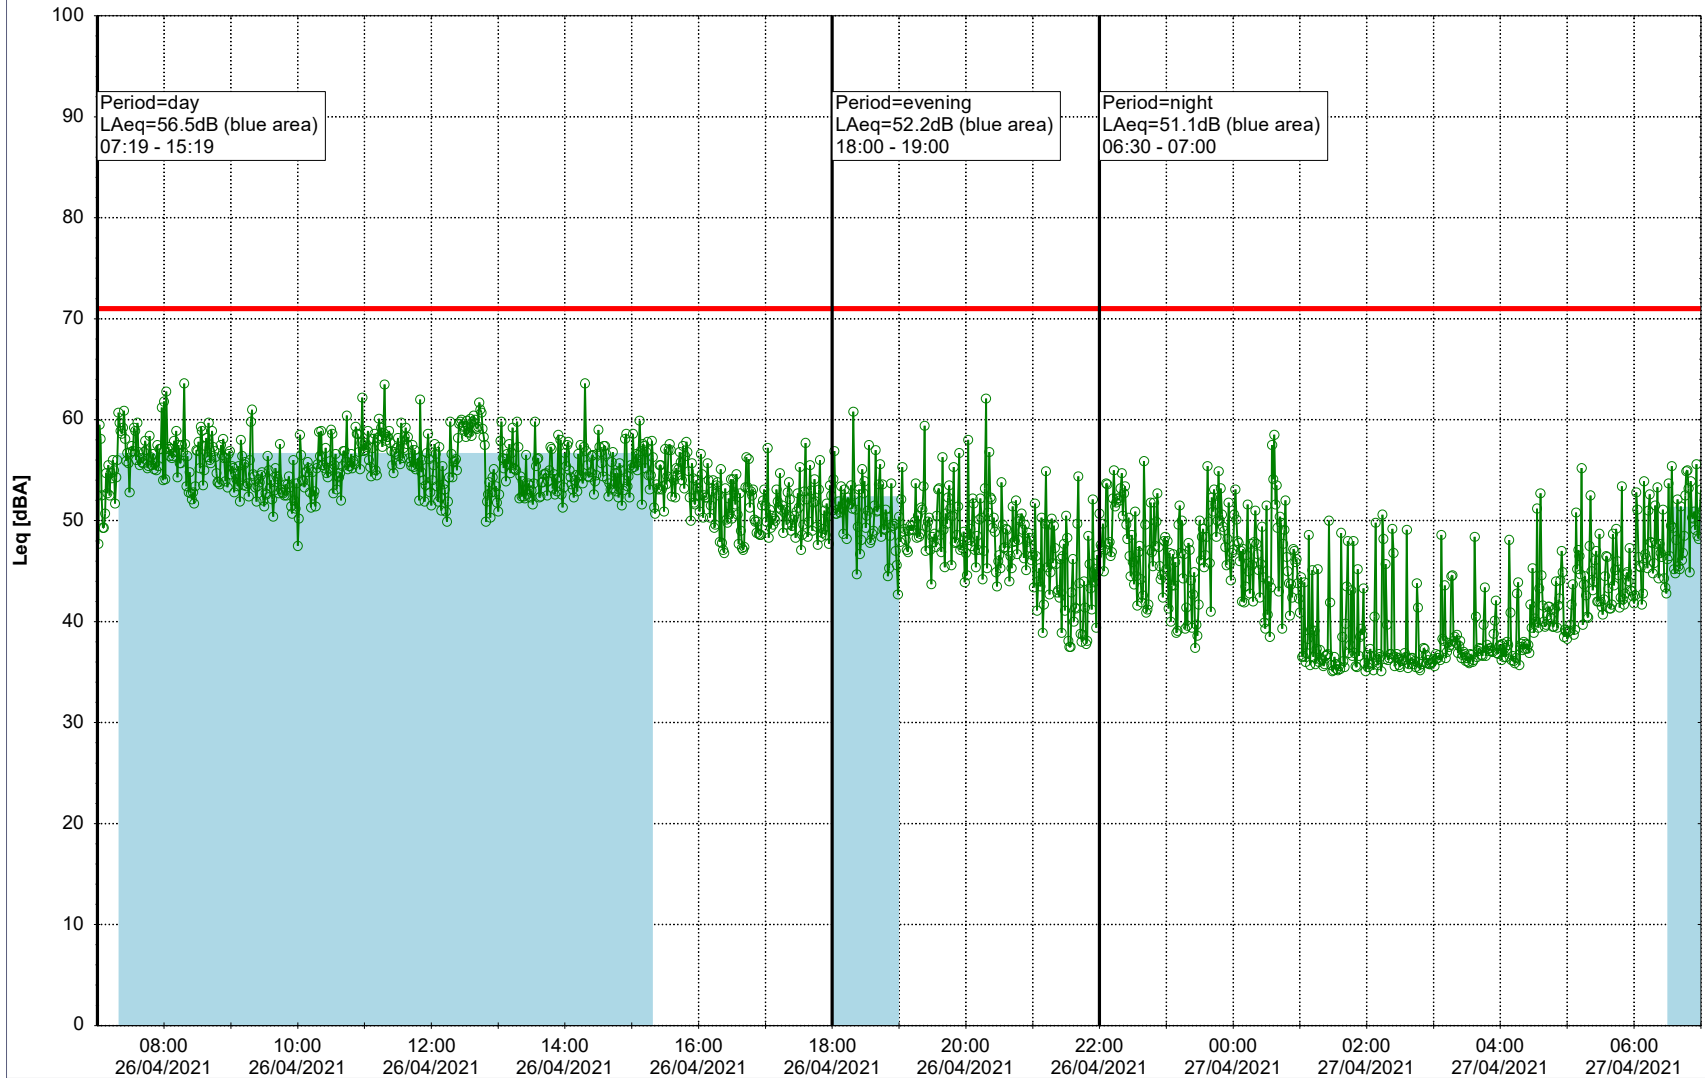

Project: Kronos Sydhavnen
Construction: Ny Ellebjerg
Location: N-V

Plan View

Remarks

...

Noise Time Related Diagram

26/04/2021
27/04/2021

○ NEL_NS01

Project: Kronos Sydhavnen
Construction: Ny Ellebjerg
Location: N-V

Plan View

Remarks

...

Noise Time Related Diagram

27/04/2021
28/04/2021

○ ○ ○ ○ NEL_NS01

Project: Kronos Sydhavnen
Construction: Ny Ellebjerg
Location: N-V

Plan View

Remarks

...

Noise Time Related Diagram

28/04/2021
29/04/2021

○ ○ ○ ○ NEL_NS01

Project: Kronos Sydhavnen
Construction: Ny Ellebjerg
Location: N-V

Plan View

Remarks

...

Noise Time Related Diagram

○○○ NEL_NS01

Project: Kronos Sydhavnen
Construction: Ny Ellebjerg
Location: N-V

Plan View

Remarks

...

Noise Time Related Diagram