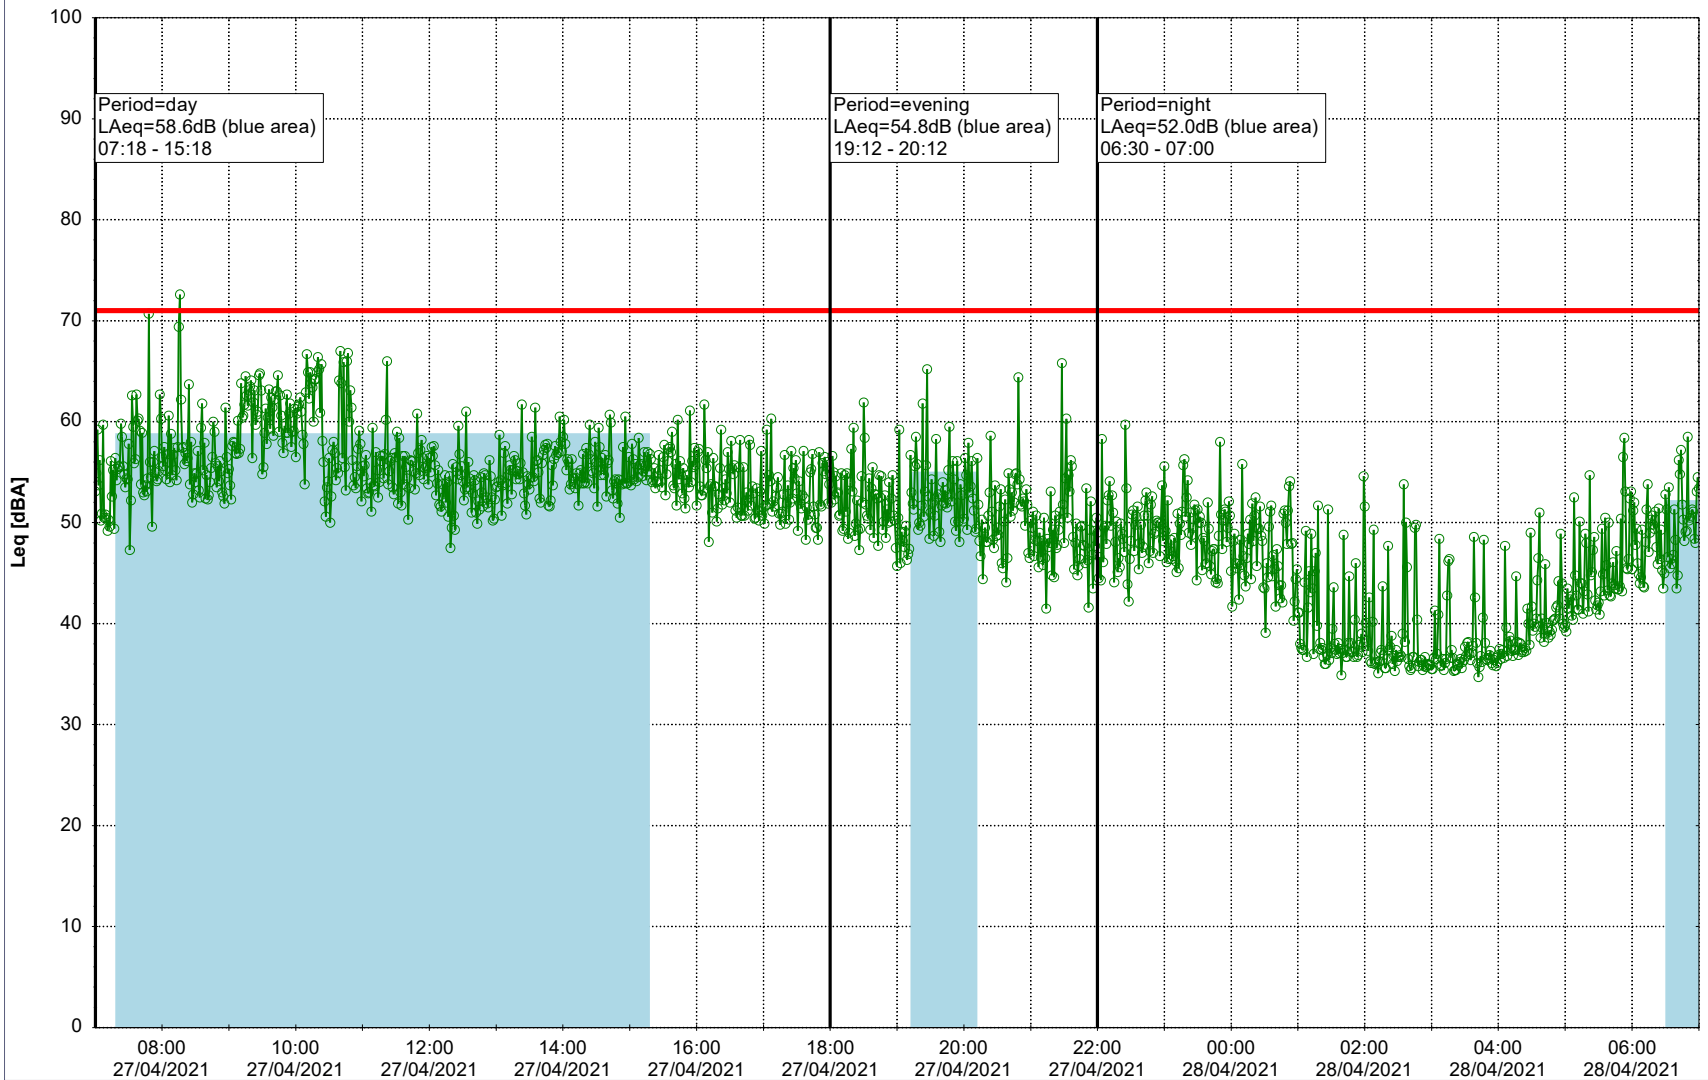

Plan View

Remarks

...

Noise Time Related Diagram

27/04/2021
28/04/2021

○ ○ ○ ○ NEL_NS01

Project: Kronos Sydhavnen
Construction: Ny Ellebjerg
Location: N-V

Plan View

Remarks

...

Noise Time Related Diagram

28/04/2021
29/04/2021

○ ○ ○ ○ NEL_NS01

Project: Kronos Sydhavnen
Construction: Ny Ellebjerg
Location: N-V

Plan View

Remarks

...

Noise Time Related Diagram

29/04/2021
30/04/2021

○ ○ ○ ○ NEL_NS01

Project: Kronos Sydhavnen
Construction: Ny Ellebjerg
Location: N-V

30/04/2021
01/05/2021

Plan View

Remarks

...

Noise Time Related Diagram

○○○ NEL_NS01

Project: Kronos Sydhavnen
Construction: Ny Ellebjerg
Location: N-V

Plan View

Remarks

...

Noise Time Related Diagram