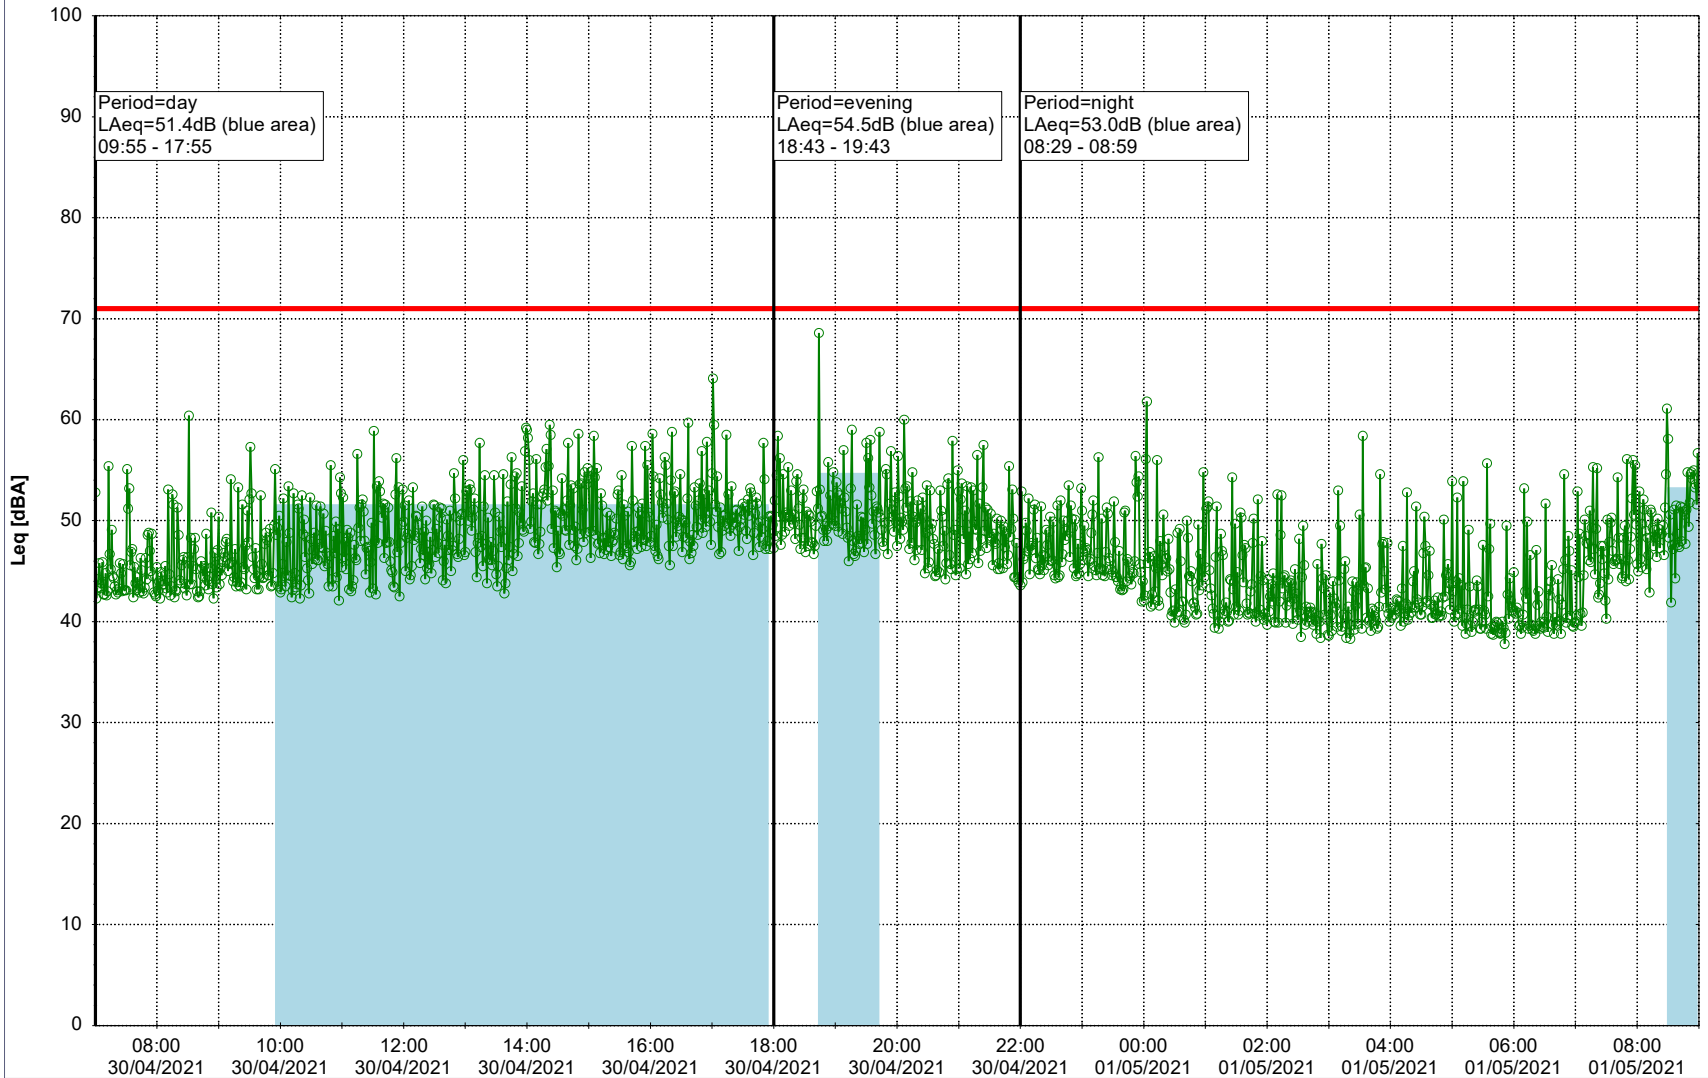

...

Noise Time Related Diagram

29/04/2021
30/04/2021

○ ○ ○ ○ NEL_NS01

Project: Kronos Sydhavnen
Construction: Ny Ellebjerg
Location: N-V

30/04/2021
01/05/2021

Plan View

Remarks

...

Noise Time Related Diagram

○○○ NEL_NS01

Project: Kronos Sydhavnen
Construction: Ny Ellebjerg
Location: N-V

Plan View

Remarks

...

Noise Time Related Diagram

01/05/2021

02/05/2021

○○○ NEL_NS01

Project: Kronos Sydhavnen
Construction: Ny Ellebjerg
Location: N-V

Plan View

Remarks

...

Noise Time Related Diagram