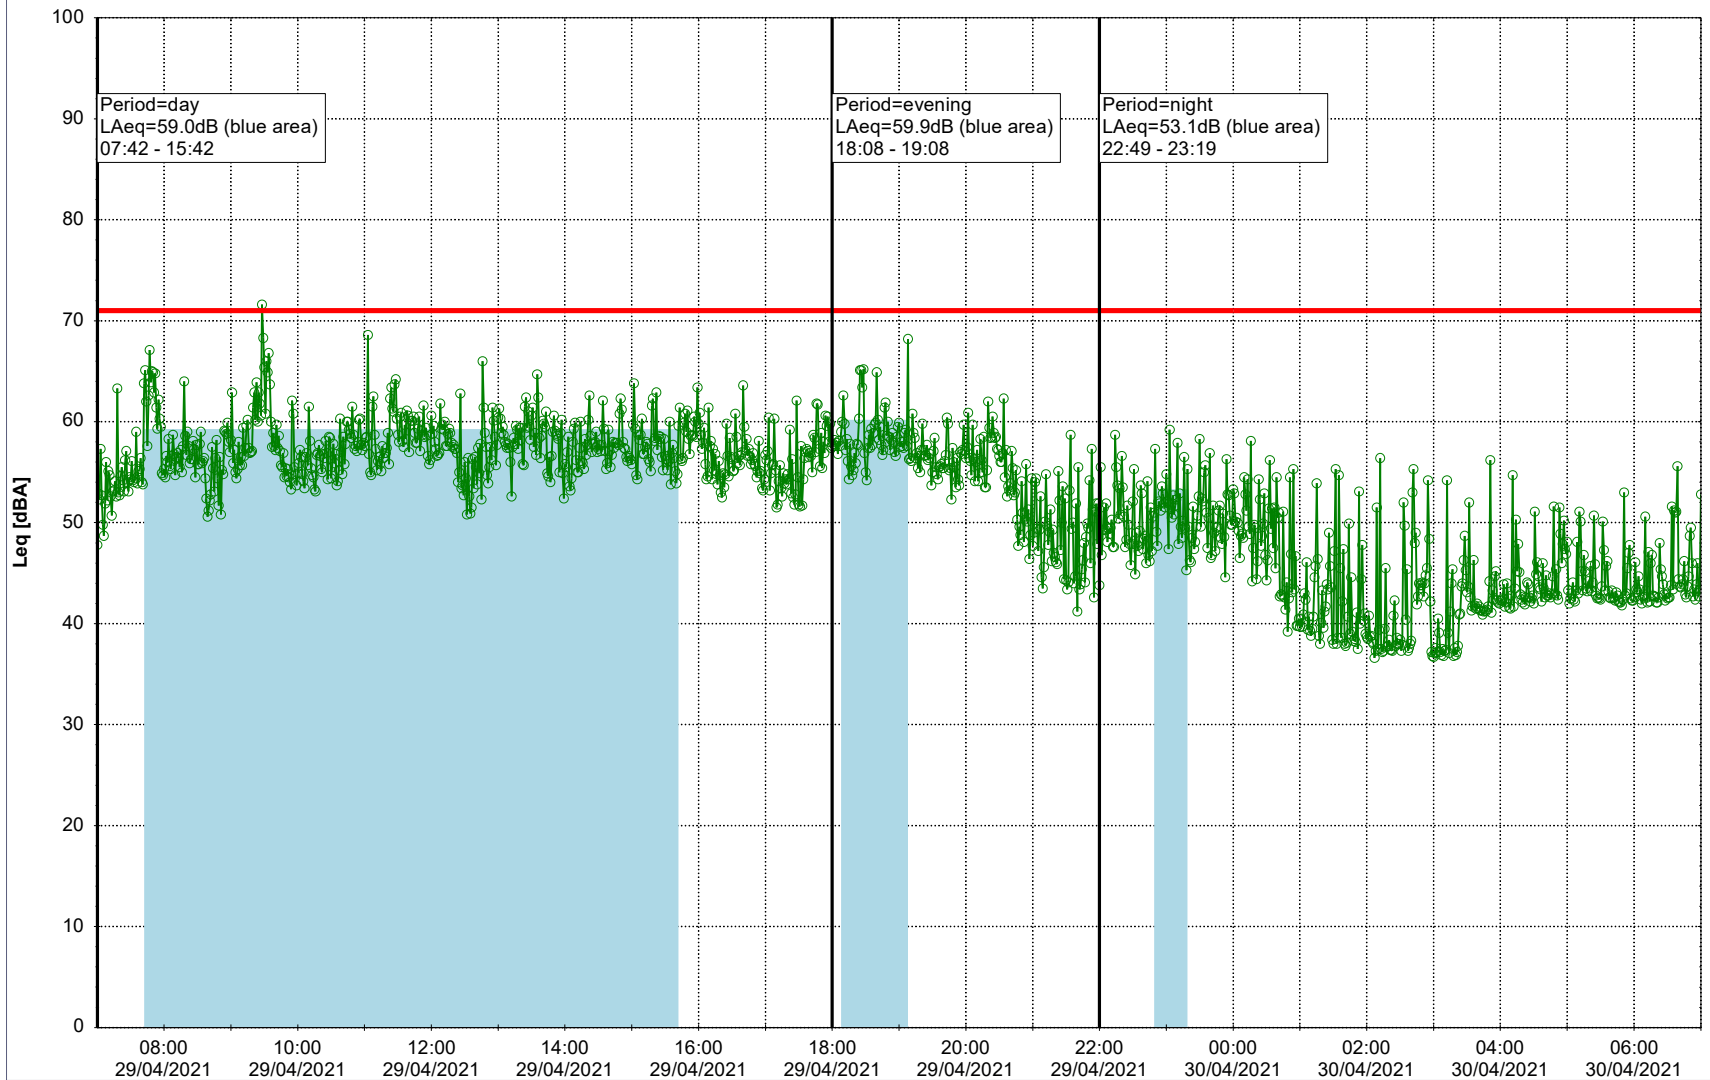

Remarks

...

Noise Time Related Diagram

28/04/2021
29/04/2021

○ ○ ○ ○ NEL_NS01

Project: Kronos Sydhavnen
Construction: Ny Ellebjerg
Location: N-V

Plan View

Remarks

...

Noise Time Related Diagram

29/04/2021
30/04/2021

○ ○ ○ ○ NEL_NS01

Project: Kronos Sydhavnen
Construction: Ny Ellebjerg
Location: N-V

30/04/2021
01/05/2021

Plan View

Remarks

...

Noise Time Related Diagram

○○○ NEL_NS01

Project: Kronos Sydhavnen
Construction: Ny Ellebjerg
Location: N-V

Plan View

Remarks

...

Noise Time Related Diagram

01/05/2021

02/05/2021

○○○ NEL_NS01

Project: Kronos Sydhavnen
Construction: Ny Ellebjerg
Location: N-V

Plan View

Remarks

...

Noise Time Related Diagram