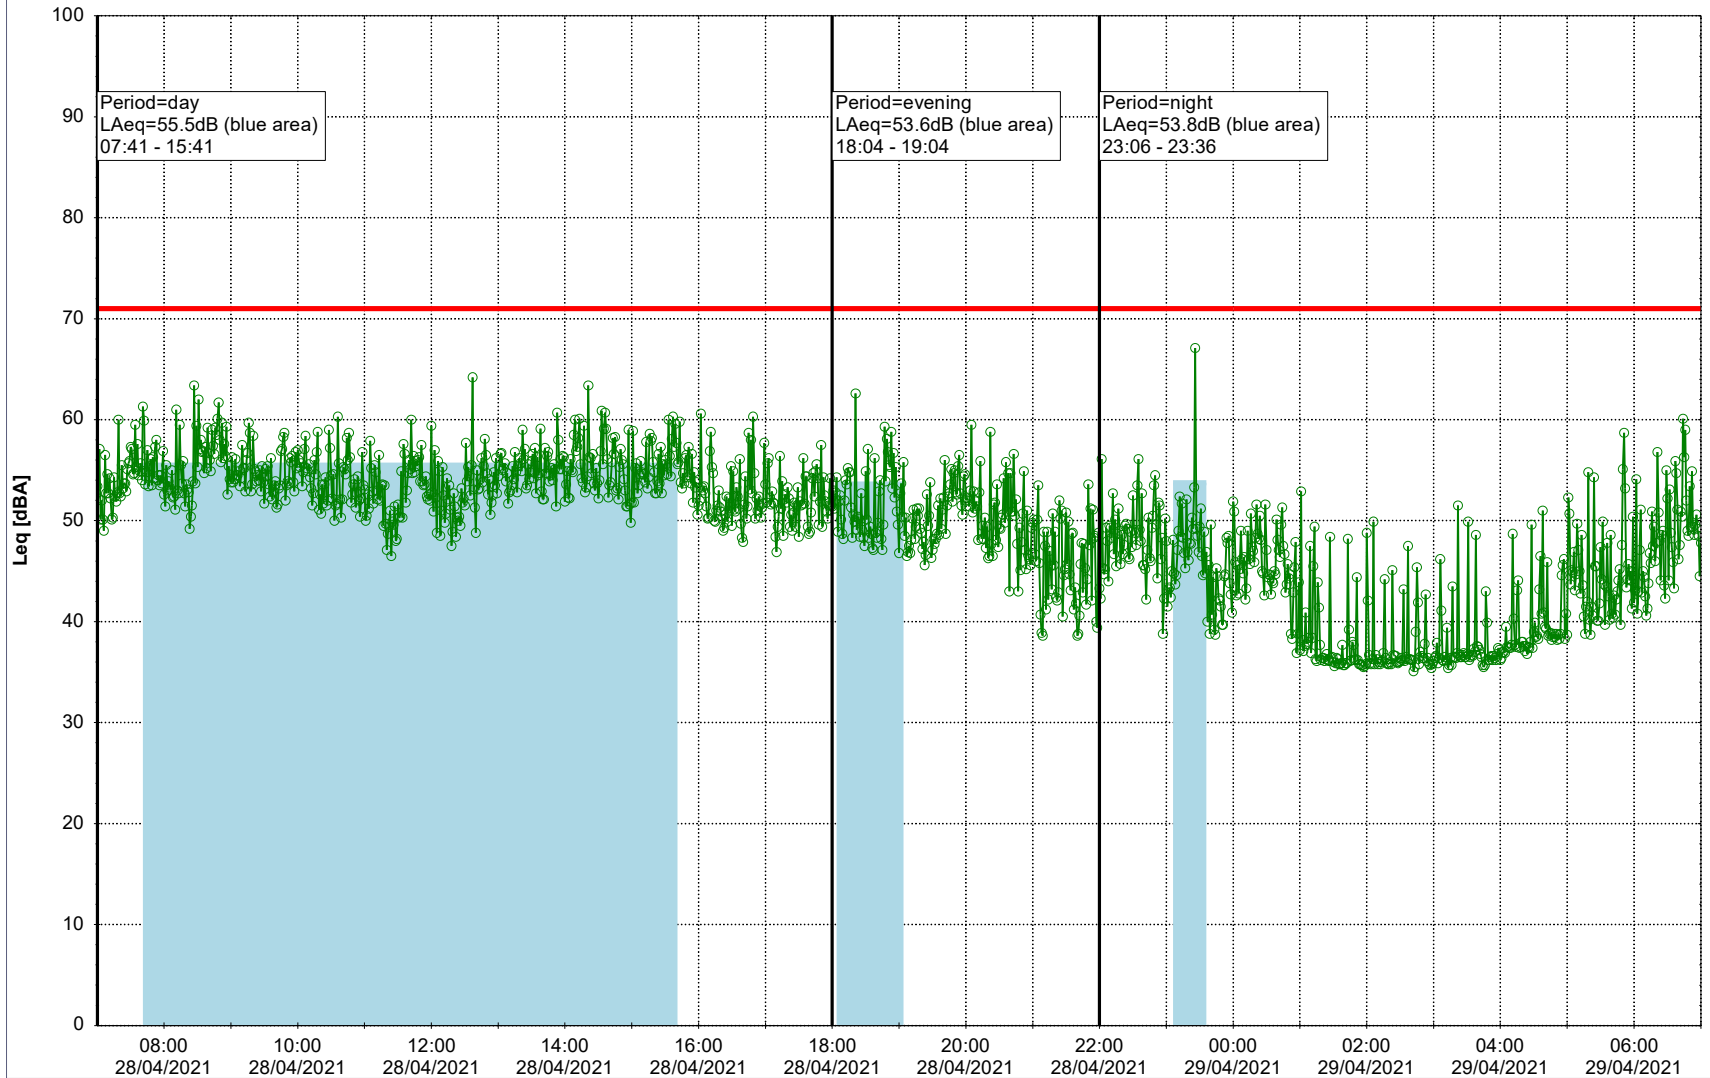

Plan View

Remarks

...

Noise Time Related Diagram

27/04/2021
28/04/2021

○ ○ ○ ○ NEL_NS01

Project: Kronos Sydhavnen
Construction: Ny Ellebjerg
Location: N-V

Plan View

Remarks

...

Noise Time Related Diagram

28/04/2021
29/04/2021

○ ○ ○ ○ NEL_NS01

Project: Kronos Sydhavnen
Construction: Ny Ellebjerg
Location: N-V

Plan View

Remarks

...

Noise Time Related Diagram

29/04/2021
30/04/2021

○ ○ ○ ○ NEL_NS01

Project: Kronos Sydhavnen
Construction: Ny Ellebjerg
Location: N-V

30/04/2021
01/05/2021

Plan View

Remarks

...

Noise Time Related Diagram

○○○ NEL_NS01

Project: Kronos Sydhavnen
Construction: Ny Ellebjerg
Location: N-V

Plan View

Remarks

...

Noise Time Related Diagram