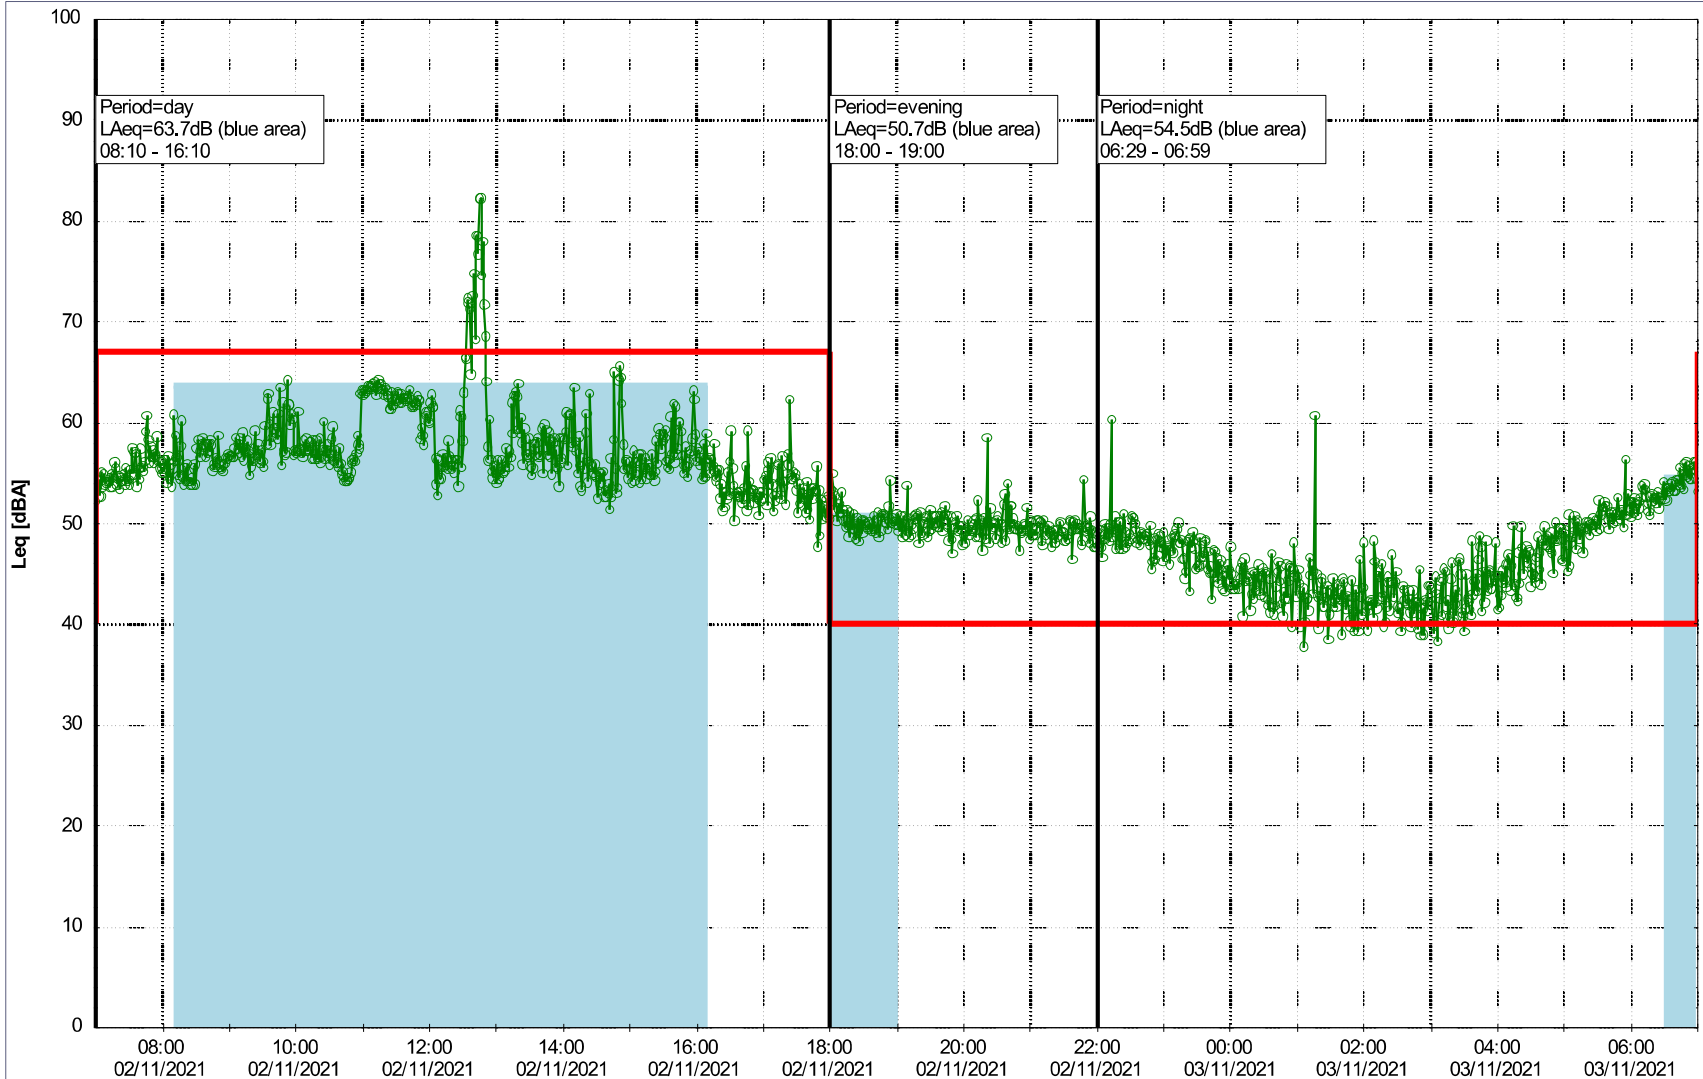

**Project:** Kronos Sydhavnen  
**Construction:** Sluseholmen  
**Location:** N-V

Plan View

0 5 10 15 20 [m]

Remarks

...

### Noise Time Related Diagram

01/11/2021  
02/11/2021

○○○○ SLU\_NS01

Project: Kronos Sydhavnen  
Construction: Sluseholmen  
Location: N-V

Plan View

0 5 10 15 20 [m]

Remarks

...

### Noise Time Related Diagram

02/11/2021  
03/11/2021

○○○○ SLU\_NS01

Project: Kronos Sydhavnen  
Construction: Sluseholmen  
Location: N-V

Plan View

Remarks

...