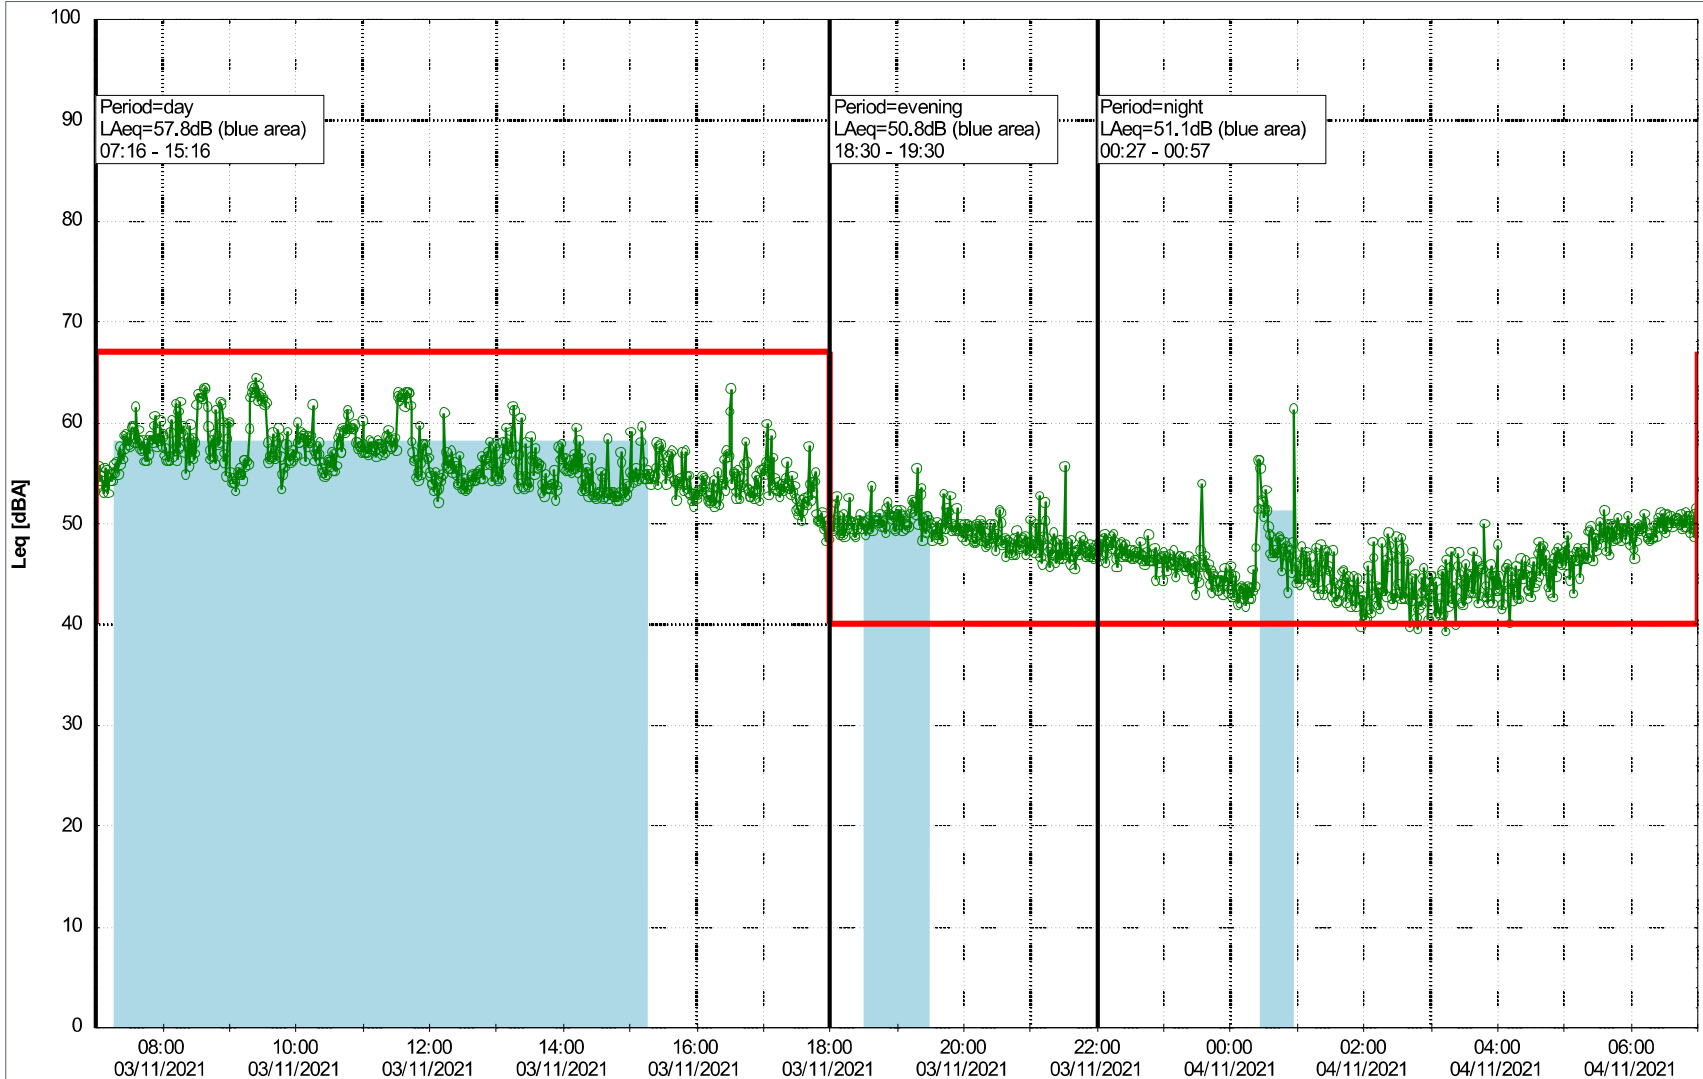

Project: Kronos Sydhavnen
Construction: Sluseholmen
Location: N-V

Plan View

Remarks

...

Noise Time Related Diagram

03/11/2021
04/11/2021

○○○○ SLU_NS01