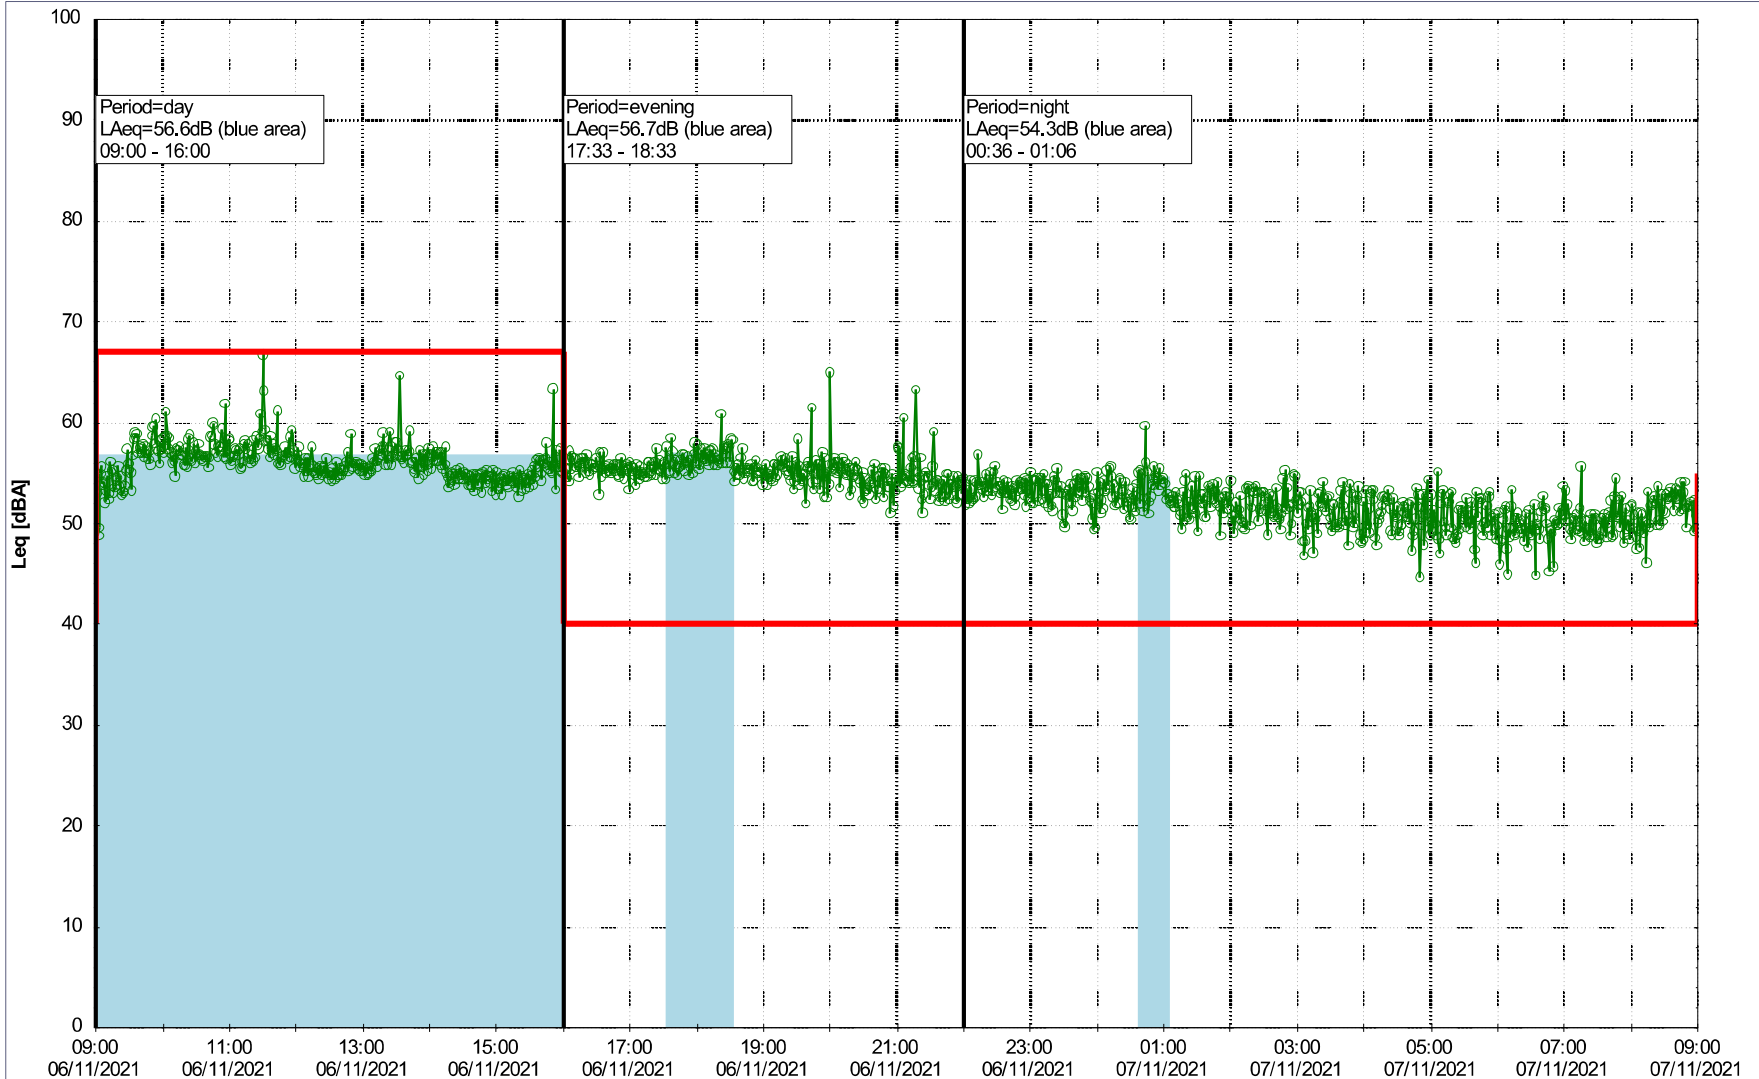

### Noise Time Related Diagram

06/11/2021  
07/11/2021

○○○○ SLU\_NS01

Remarks

...

Project: Kronos Sydhavnen  
Construction: Sluseholmen  
Location: N-V

Plan View

0 5 10 15 20 [m]

### Noise Time Related Diagram

07/11/2021  
08/11/2021

SLU\_NS01