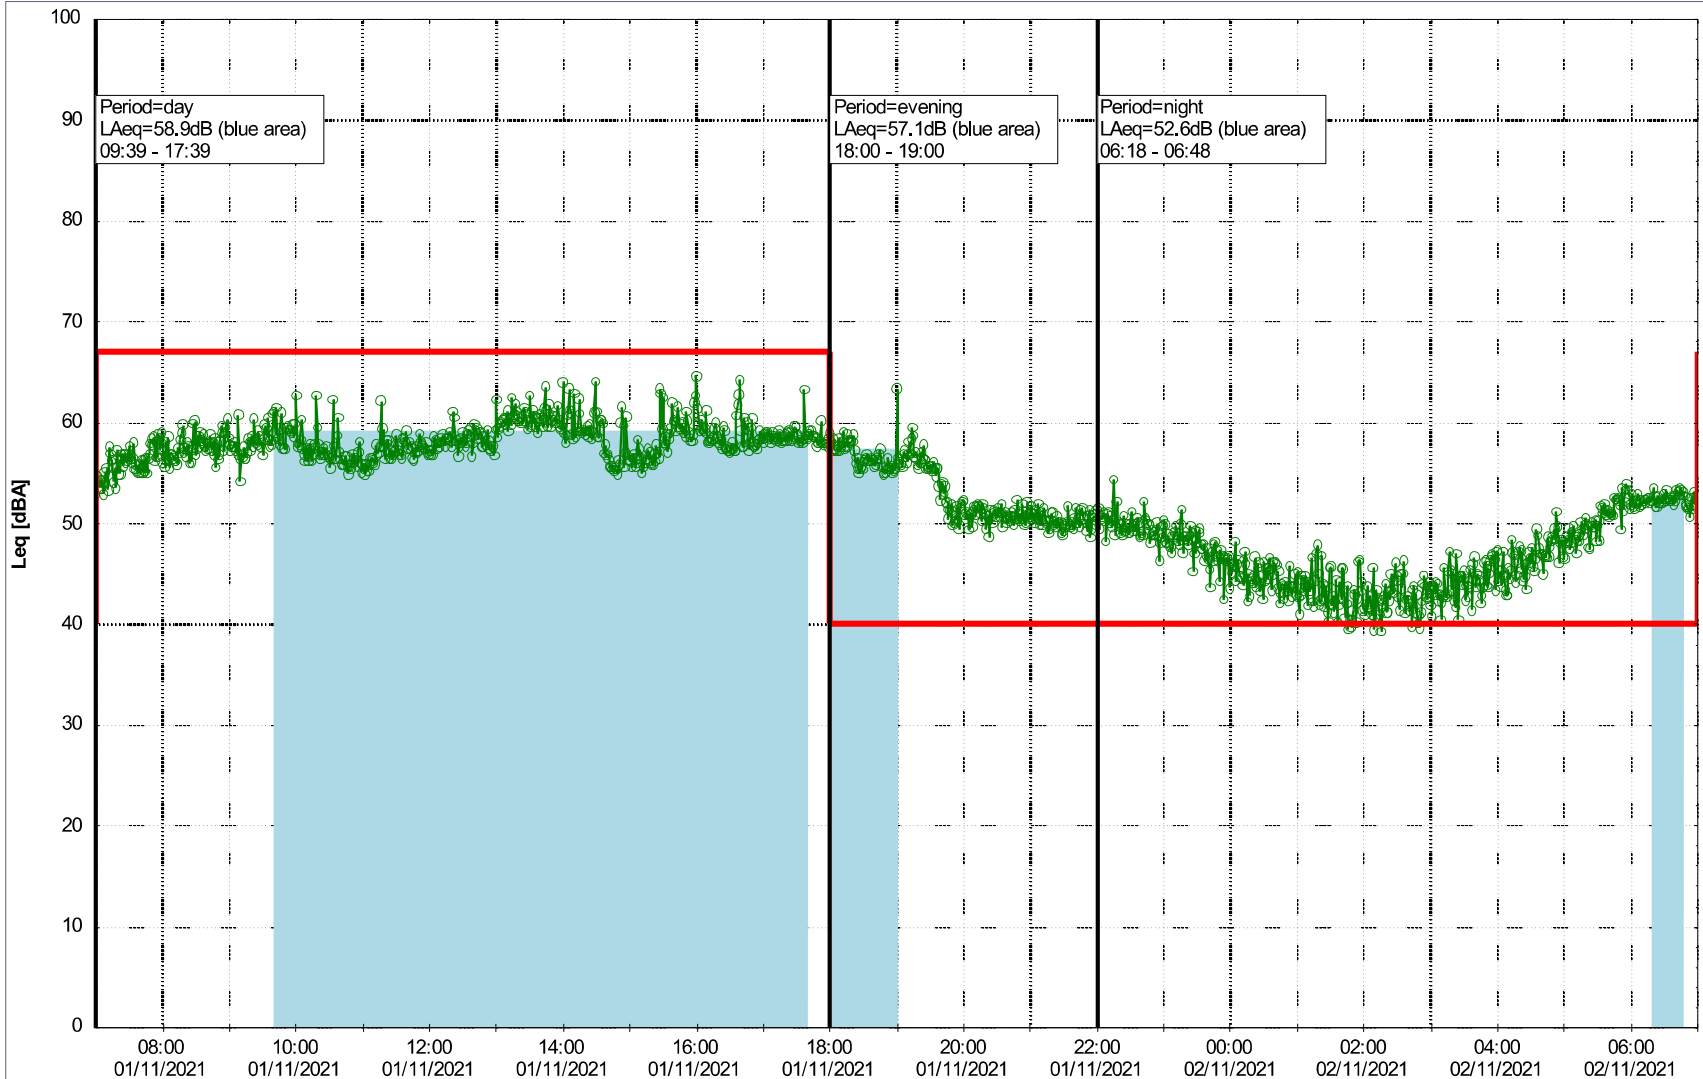

**Project:** Kronos Sydhavnen  
**Construction:** Sluseholmen  
**Location:** N-V

Plan View

0 5 10 15 20 [m]

Remarks

...

### Noise Time Related Diagram

01/11/2021  
02/11/2021

○○○○ SLU\_NS01

Project: Kronos Sydhavnen  
Construction: Sluseholmen  
Location: N-V

Plan View

0 5 10 15 20 [m]

Remarks

...

### Noise Time Related Diagram

02/11/2021  
03/11/2021

○○○○ SLU\_NS01

Project: Kronos Sydhavnen  
Construction: Sluseholmen  
Location: N-V

Plan View

Remarks

...

### Noise Time Related Diagram

06/11/2021  
07/11/2021

○○○○ SLU\_NS01

Remarks

...

Project: Kronos Sydhavnen  
Construction: Sluseholmen  
Location: N-V

Plan View

0 5 10 15 20 [m]