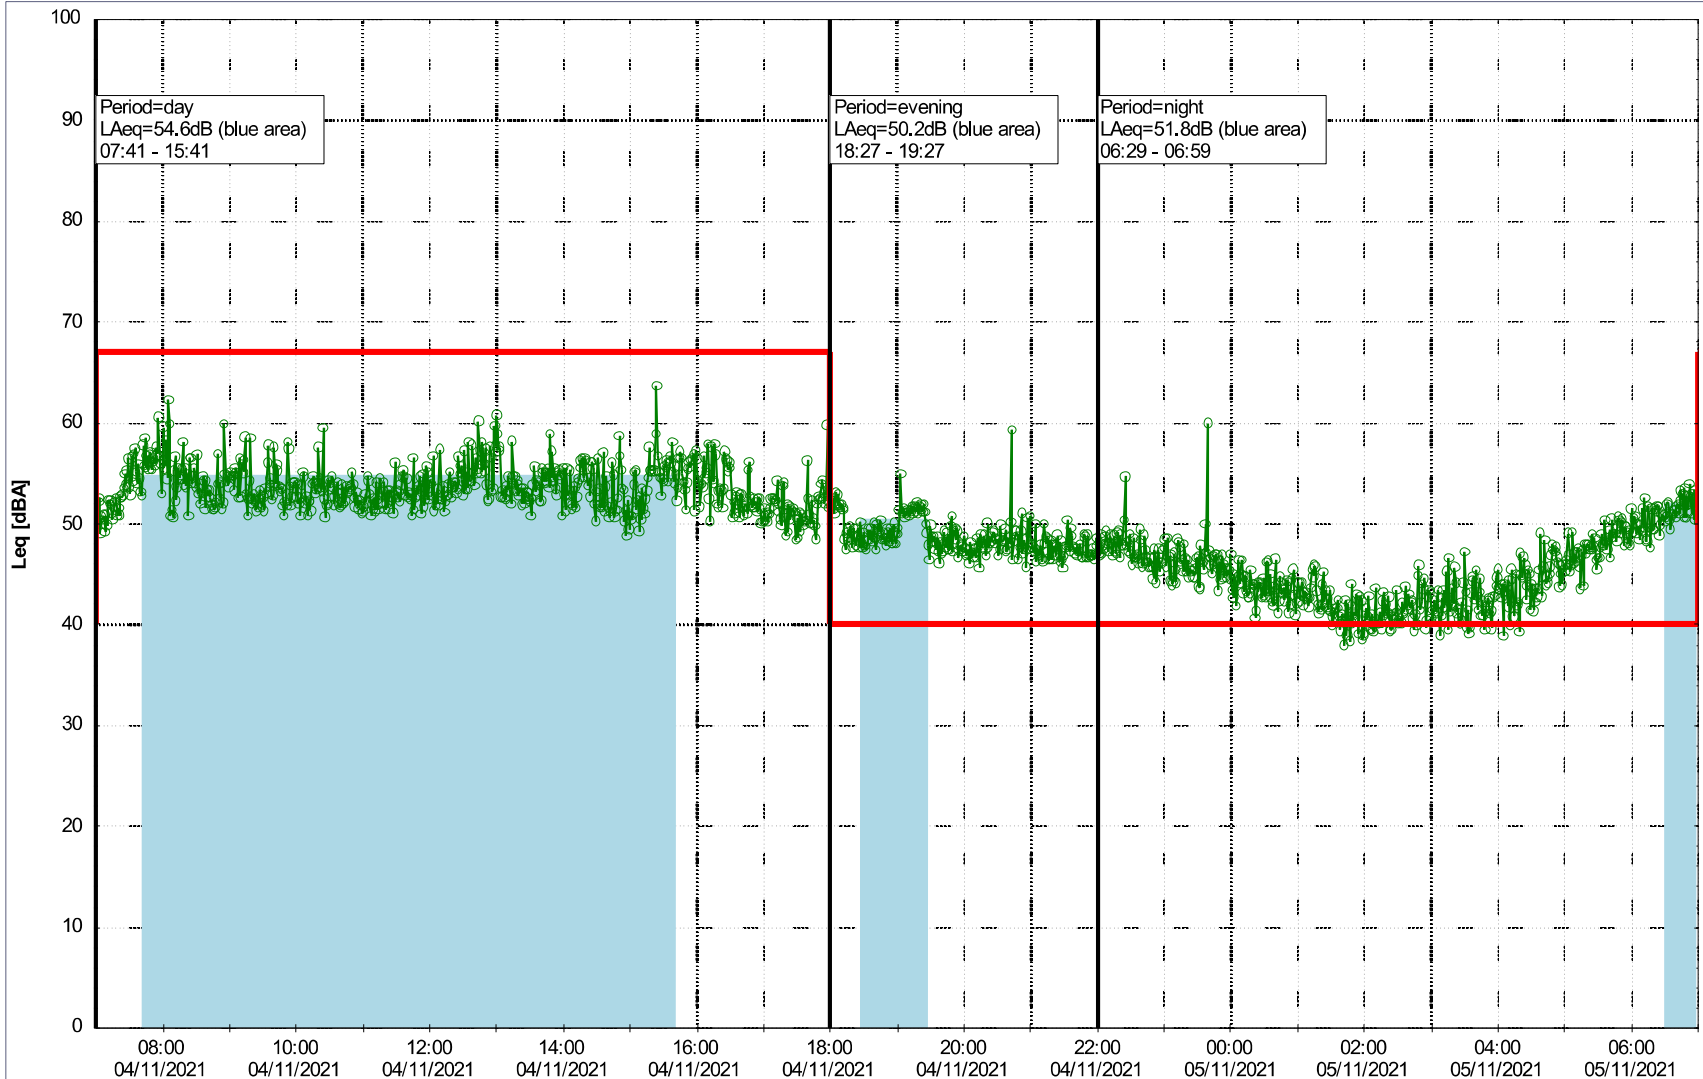

### Noise Time Related Diagram

03/11/2021  
04/11/2021

○○○○ SLU\_NS01

Project: Kronos Sydhavnen  
Construction: Sluseholmen  
Location: N-V

Plan View

Remarks

...

### Noise Time Related Diagram

04/11/2021  
05/11/2021

SLU\_NS01

Project: Kronos Sydhavnen  
Construction: Sluseholmen  
Location: N-V

Plan View

Remarks

...