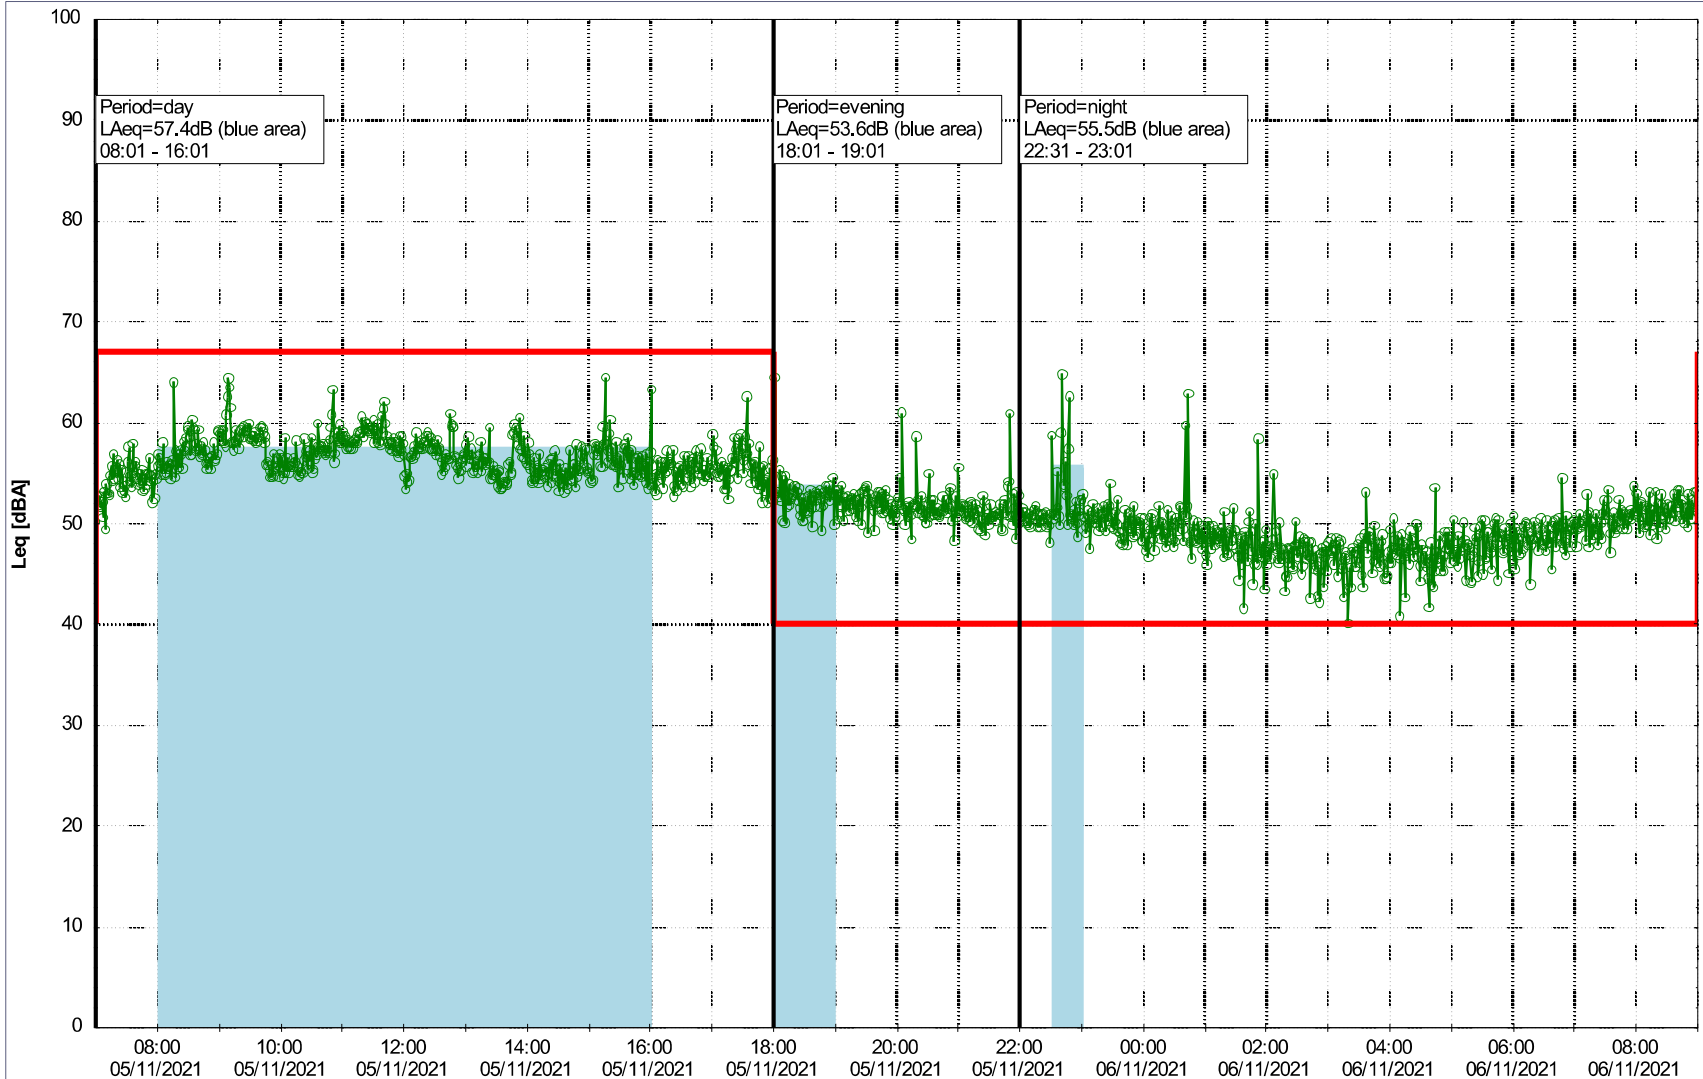

Project: Kronos Sydhavnen
Construction: Sluseholmen
Location: N-V

Plan View

Remarks

...

Noise Time Related Diagram

05/11/2021
06/11/2021

SLU_NS01