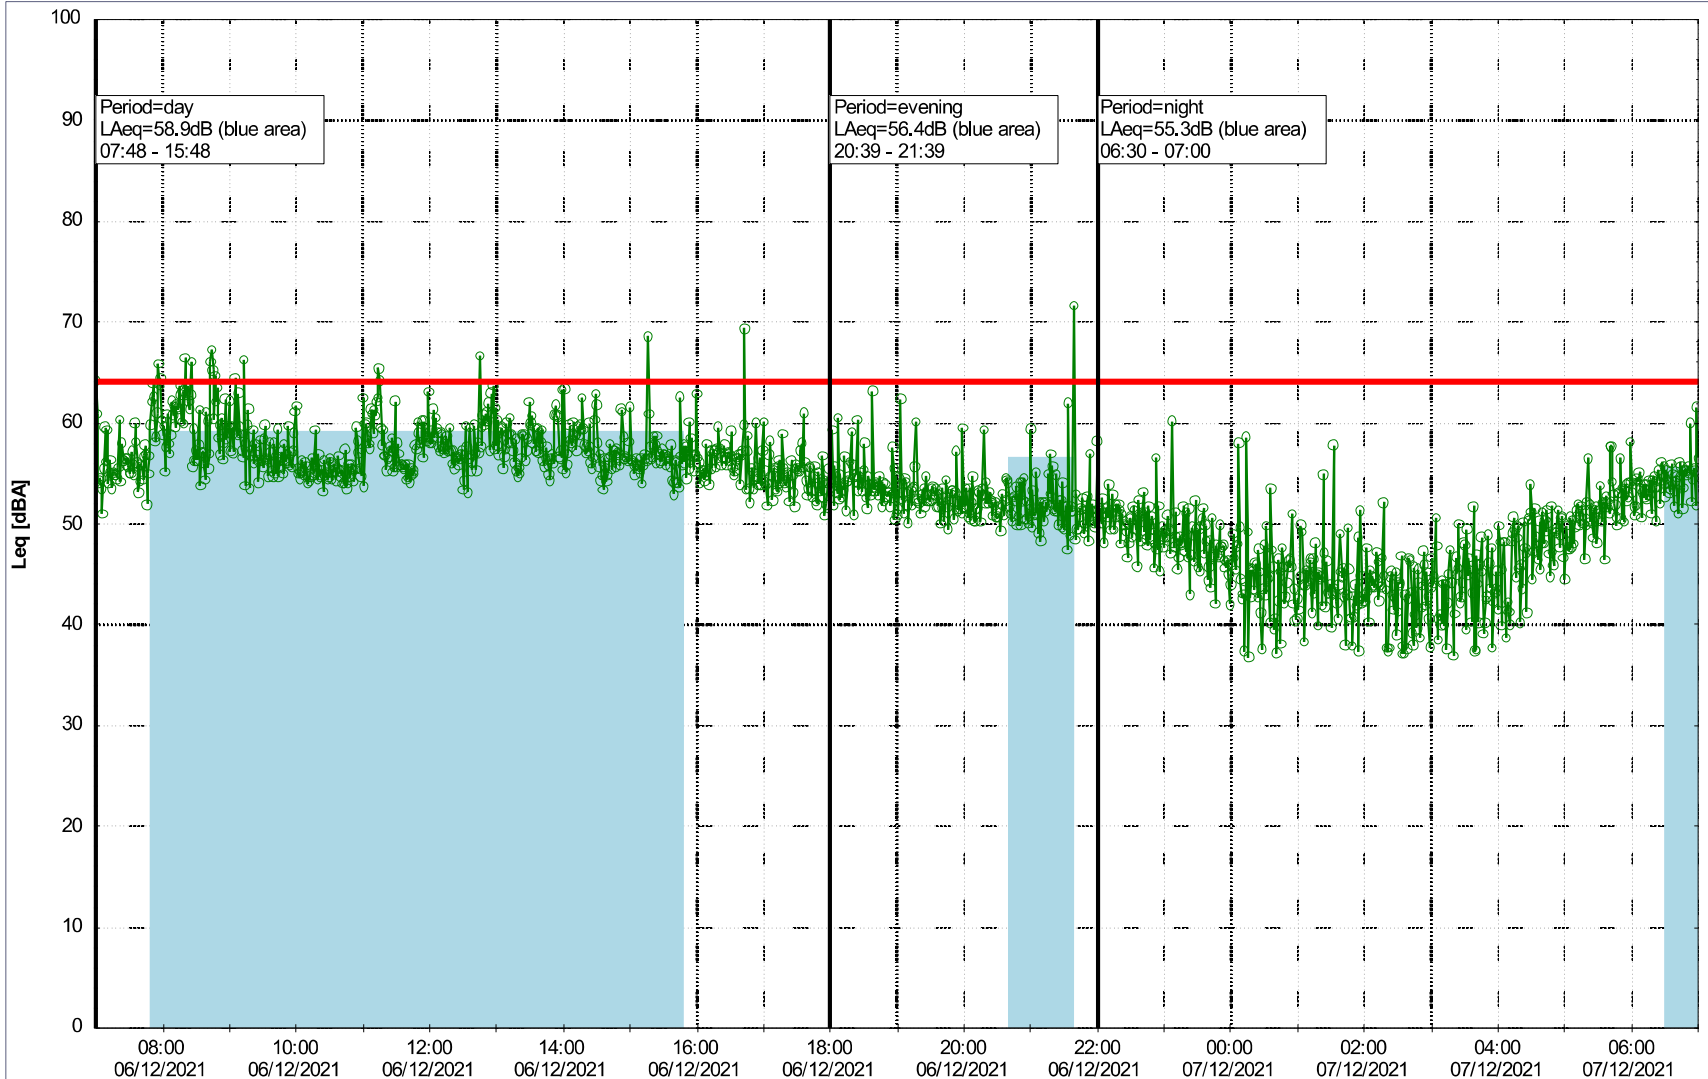

Project: Kronos Sydhavnen
Construction: Gåsebæk
Location: N-V

Plan View

○○○○ GAB_NS01

Noise Time Related Diagram

06/12/2021
07/12/2021

Project: Kronos Sydhavnen
Construction: Gåsebæk
Location: N-V

Remarks

...

Noise Time Related Diagram

07/12/2021
08/12/2021

○○○○ GAB_NS01

Project: Kronos Sydhavnen
Construction: Gåsebæk
Location: N-V

Plan View

Noise Time Related Diagram

08/12/2021
09/12/2021

○○○○ GAB_NS01

Project: Kronos Sydhavnen
Construction: Gåsebæk
Location: N-V

Plan View

Remarks

...

Noise Time Related Diagram

09/12/2021
10/12/2021

○○○○ GAB_NS01

Project: Kronos Sydhavnen
Construction: Gåsebæk
Location: N-V

...

Noise Time Related Diagram

11/12/2021
12/12/2021

○○○○ GAB_NS01

Project: Kronos Sydhavnen
Construction: Gåsebæk
Location: N-V

12/12/2021
13/12/2021

Remarks

...