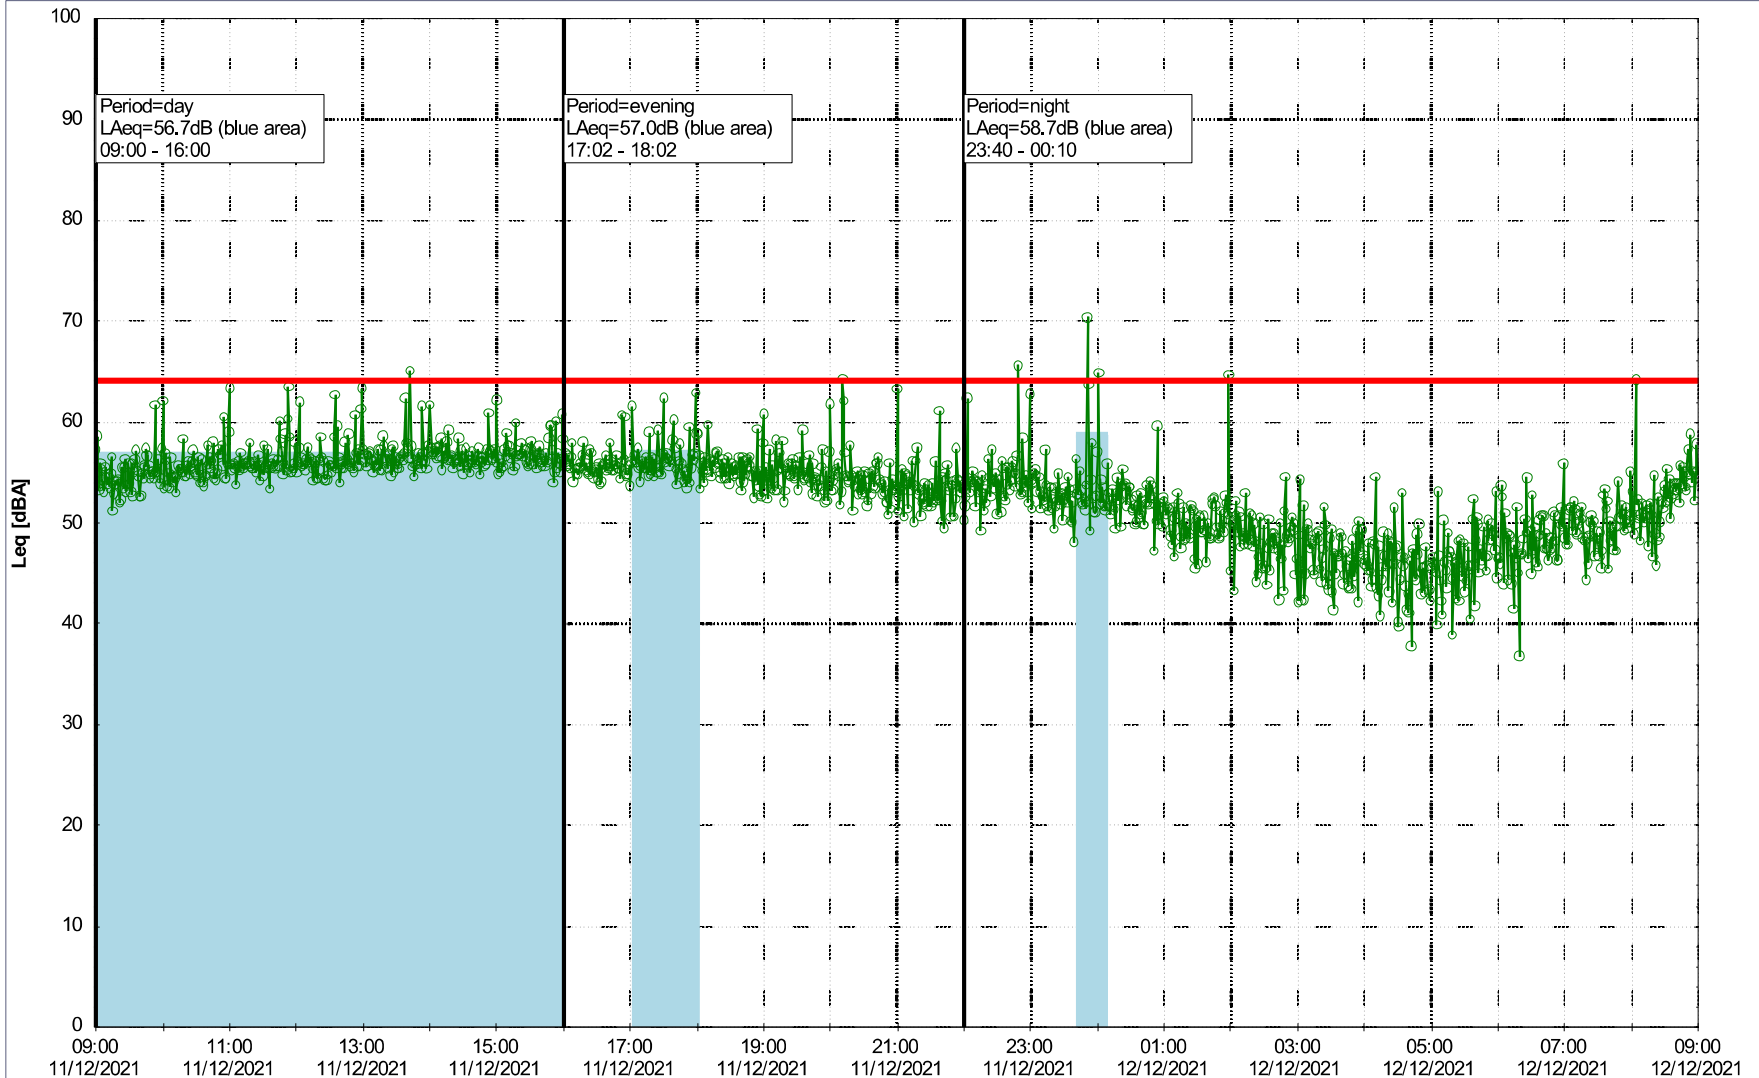

Project: Kronos Sydhavnen
Construction: Gåsebæk
Location: N-V

Plan View

Remarks

...

Noise Time Related Diagram

09/12/2021
10/12/2021

○○○○ GAB_NS01

Project: Kronos Sydhavnen
Construction: Gåsebæk
Location: N-V

10/12/2021
11/12/2021

Noise Time Related Diagram

○○○○ GAB_NS01

Remarks

...

Project: Kronos Sydhavnen
Construction: Gåsebæk
Location: N-V

Plan View

Remarks

...

Noise Time Related Diagram

11/12/2021
12/12/2021

○○○○ GAB_NS01

Project: Kronos Sydhavnen
Construction: Gåsebæk
Location: N-V

12/12/2021
13/12/2021

Remarks

...