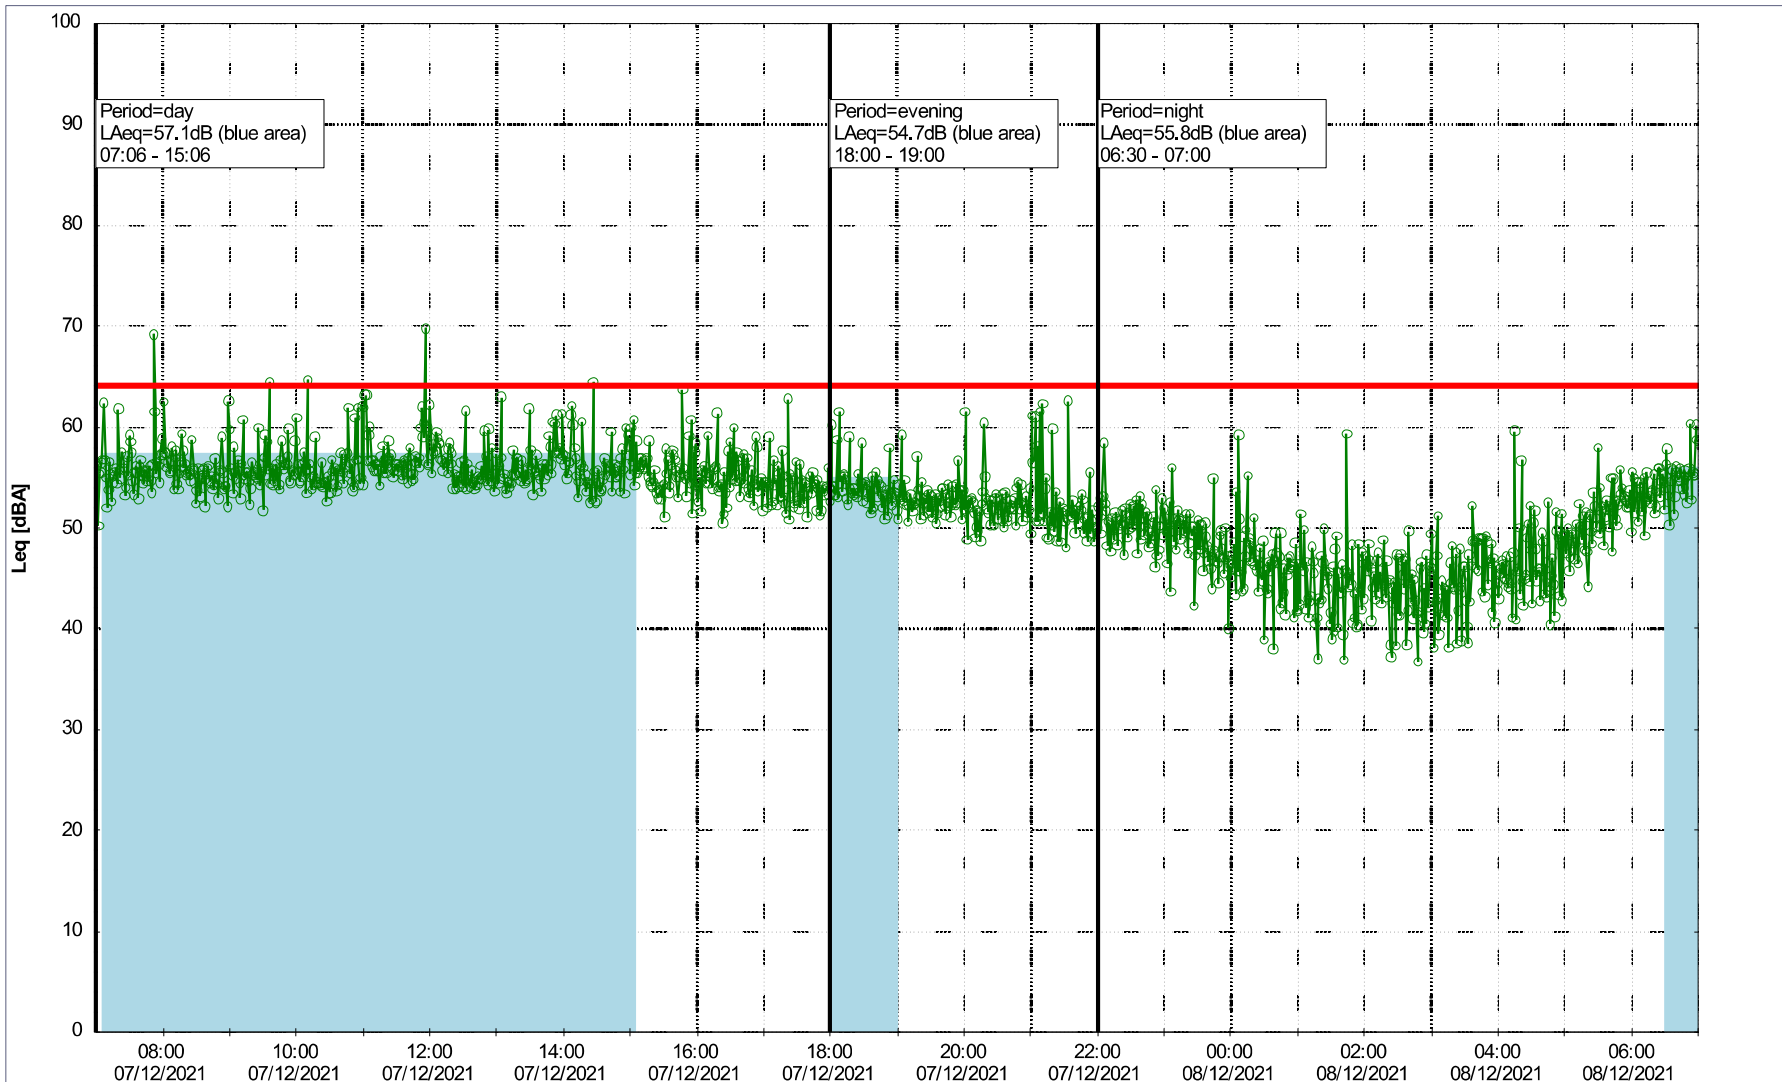

Project: Kronos Sydhavnen
Construction: Gåsebæk
Location: N-V

Plan View

○○○○ GAB_NS01

Noise Time Related Diagram

06/12/2021
07/12/2021

Project: Kronos Sydhavnen
Construction: Gåsebæk
Location: N-V

Remarks

...

Noise Time Related Diagram

07/12/2021
08/12/2021

○○○○ GAB_NS01

Project: Kronos Sydhavnen
Construction: Gåsebæk
Location: N-V

Plan View

Noise Time Related Diagram

08/12/2021
09/12/2021

○○○○ GAB_NS01

Project: Kronos Sydhavnen
Construction: Gåsebæk
Location: N-V

Plan View

Remarks

...

Noise Time Related Diagram

09/12/2021
10/12/2021

○○○○ GAB_NS01

Project: Kronos Sydhavnen
Construction: Gåsebæk
Location: N-V

...

Noise Time Related Diagram

11/12/2021
12/12/2021

○○○○ GAB_NS01

Project: Kronos Sydhavnen
Construction: Gåsebæk
Location: N-V

12/12/2021
13/12/2021

Remarks

...