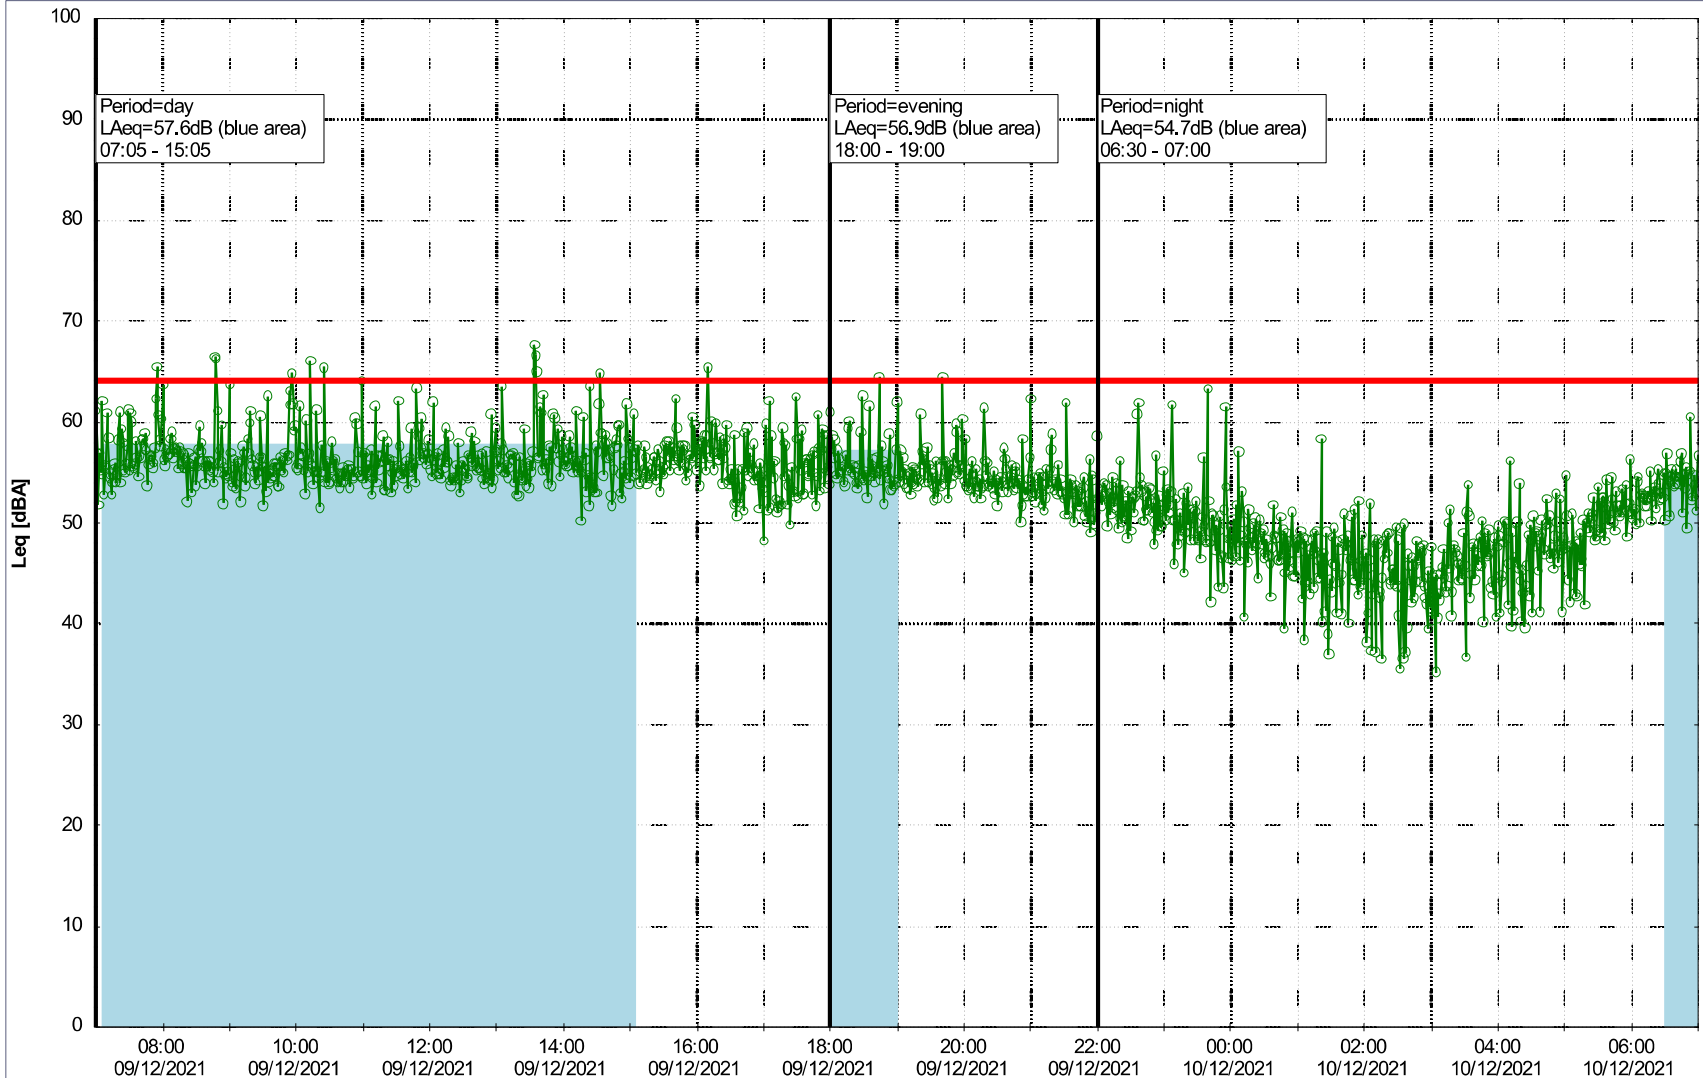

Noise Time Related Diagram

07/12/2021
08/12/2021

○○○○ GAB_NS01

Project: Kronos Sydhavnen
Construction: Gåsebæk
Location: N-V

Plan View

Noise Time Related Diagram

08/12/2021
09/12/2021

○○○○ GAB_NS01

Project: Kronos Sydhavnen
Construction: Gåsebæk
Location: N-V

Plan View

Remarks

...

Noise Time Related Diagram

09/12/2021
10/12/2021

○○○○ GAB_NS01

Project: Kronos Sydhavnen
Construction: Gåsebæk
Location: N-V

10/12/2021
11/12/2021

Noise Time Related Diagram

○○○○ GAB_NS01

Remarks

...

Project: Kronos Sydhavnen
Construction: Gåsebæk
Location: N-V

Plan View

Remarks

...

Noise Time Related Diagram

11/12/2021
12/12/2021

○○○○ GAB_NS01

Project: Kronos Sydhavnen
Construction: Gåsebæk
Location: N-V

12/12/2021
13/12/2021

Remarks

...