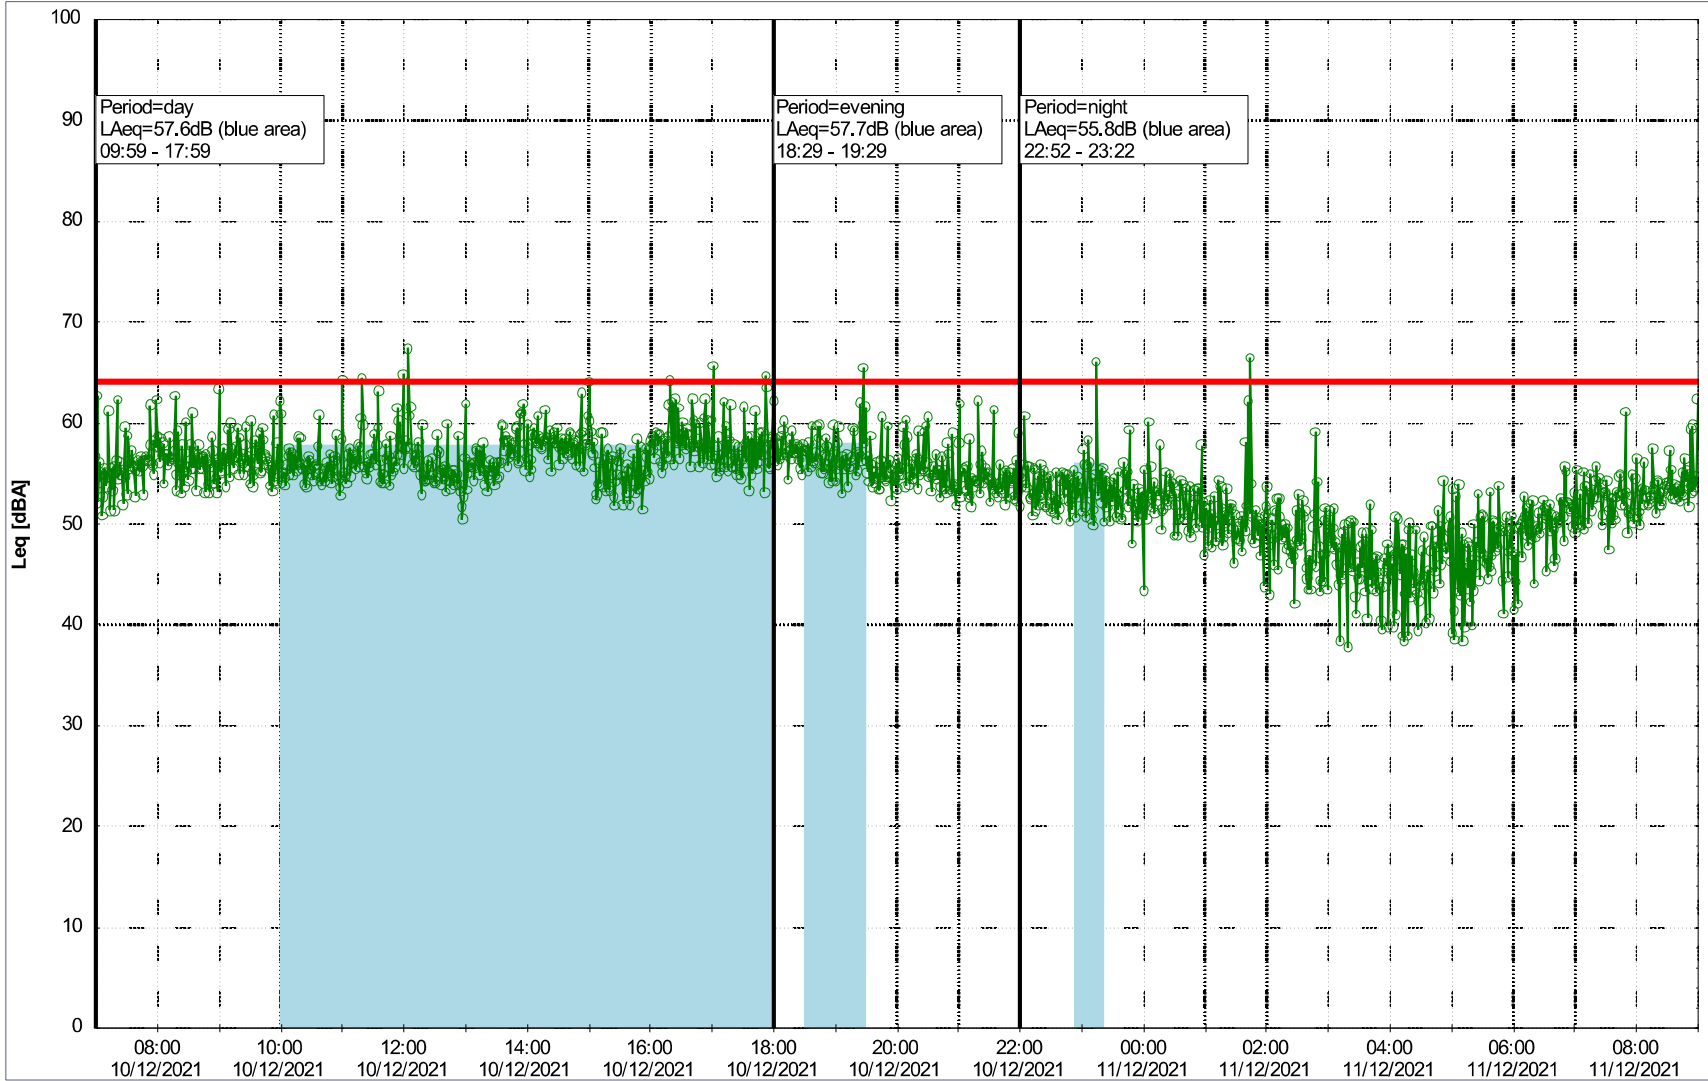

Project: Kronos Sydhavnen
Construction: Gåsebæk
Location: N-V

Plan View

Remarks

...

Noise Time Related Diagram

09/12/2021
10/12/2021

○○○○ GAB_NS01

Project: Kronos Sydhavnen
Construction: Gåsebæk
Location: N-V

10/12/2021
11/12/2021

Noise Time Related Diagram

○○○○ GAB_NS01

Remarks

...

Project: Kronos Sydhavnen
Construction: Gåsebæk
Location: N-V

Plan View

Remarks

...

Noise Time Related Diagram

11/12/2021
12/12/2021

○○○○ GAB_NS01

Project: Kronos Sydhavnen
Construction: Gåsebæk
Location: N-V

12/12/2021
13/12/2021

Remarks

...