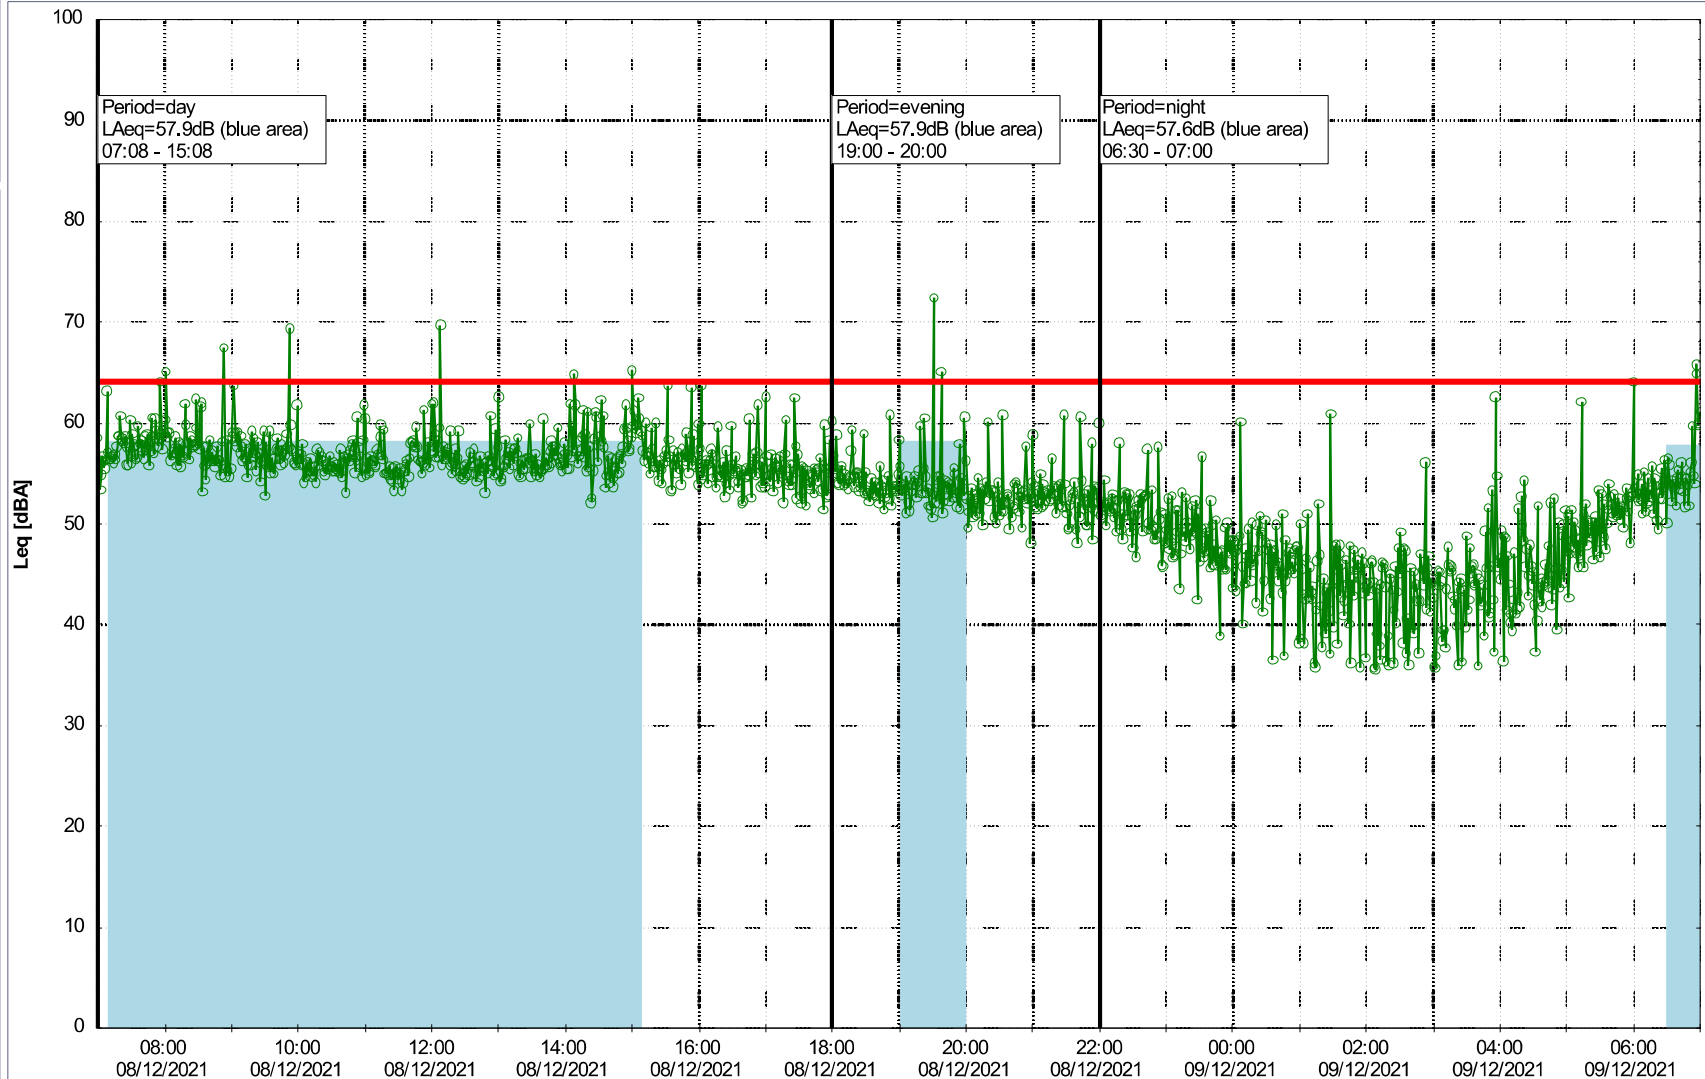

Noise Time Related Diagram

07/12/2021
08/12/2021

○○○○ GAB_NS01

Project: Kronos Sydhavnen
Construction: Gåsebæk
Location: N-V

Plan View

Noise Time Related Diagram

08/12/2021
09/12/2021

○○○○ GAB_NS01

Project: Kronos Sydhavnen
Construction: Gåsebæk
Location: N-V

Plan View

Remarks

...

Noise Time Related Diagram

09/12/2021
10/12/2021

○○○○ GAB_NS01

Project: Kronos Sydhavnen
Construction: Gåsebæk
Location: N-V

10/12/2021
11/12/2021

Noise Time Related Diagram

○○○○ GAB_NS01

Remarks

...

Project: Kronos Sydhavnen
Construction: Gåsebæk
Location: N-V

Plan View

Remarks

...

Noise Time Related Diagram

11/12/2021
12/12/2021

○○○○ GAB_NS01

Project: Kronos Sydhavnen
Construction: Gåsebæk
Location: N-V

12/12/2021
13/12/2021

Remarks

...