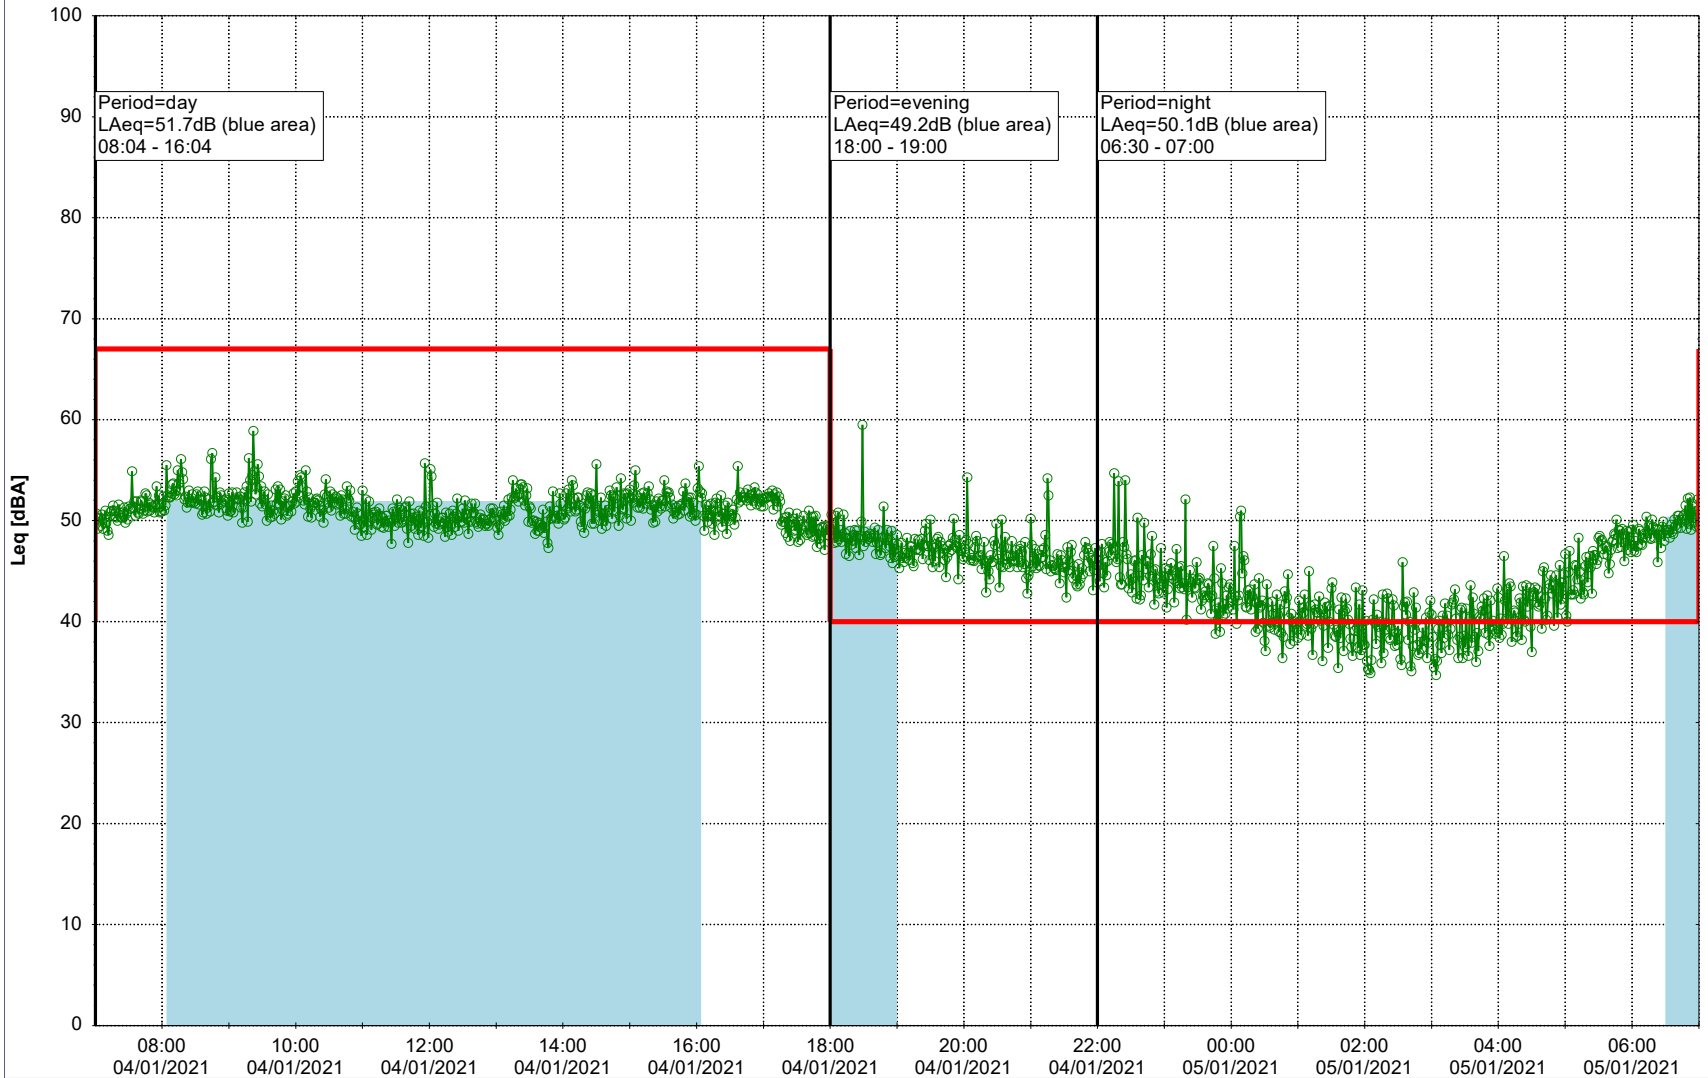

Project: Kronos Sydhavnen
Construction: Sluseholmen
Location: N-V

Plan View

Remarks

...

Noise Time Related Diagram

04/01/2021
05/01/2021

SLU_NS01

Project: Kronos Sydhavnen
Construction: Sluseholmen
Location: N-V

Plan View

0 5 10 15 20 [m]

Remarks

...

Noise Time Related Diagram

05/01/2021
06/01/2021

○○○○ SLU_NS01

Project: Kronos Sydhavnen
Construction: Sluseholmen
Location: N-V

Plan View

0 5 10 15 20 [m]

Remarks

...

Noise Time Related Diagram

06/01/2021
07/01/2021

○○○○ SLU_NS01

Project: Kronos Sydhavnen
Construction: Sluseholmen
Location: N-V

Remarks

...

Noise Time Related Diagram

09/01/2021
10/01/2021

○○○○ SLU_NS01

Project: Kronos Sydhavnen
Construction: Sluseholmen
Location: N-V

Plan View

0 5 10 15 20 [m]