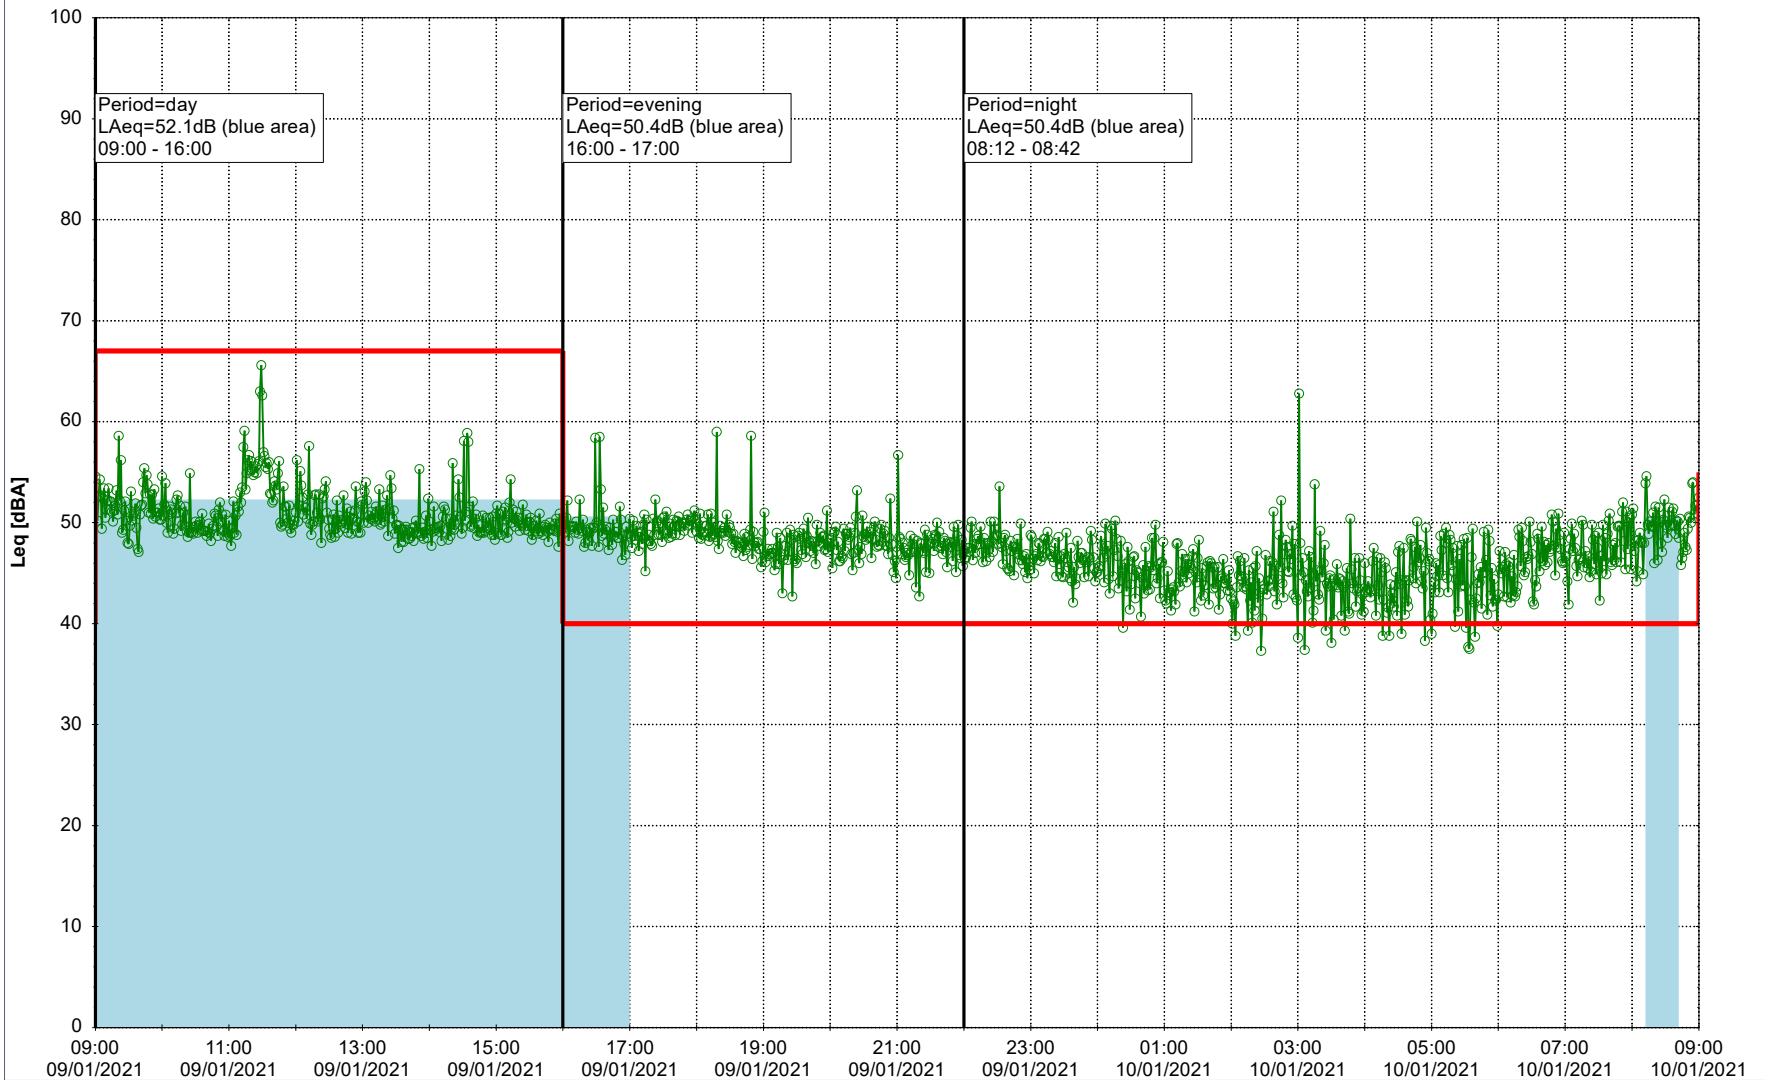

Remarks

...

Noise Time Related Diagram

08/01/2021
09/01/2021

○○○○ SLU_NS01

Project: Kronos Sydhavnen
Construction: Sluseholmen
Location: N-V

Plan View

0 5 10 15 20 [m]

Remarks

...

Noise Time Related Diagram

09/01/2021
10/01/2021

○○○○ SLU_NS01

Project: Kronos Sydhavnen
Construction: Sluseholmen
Location: N-V

Plan View

0 5 10 15 20 [m]