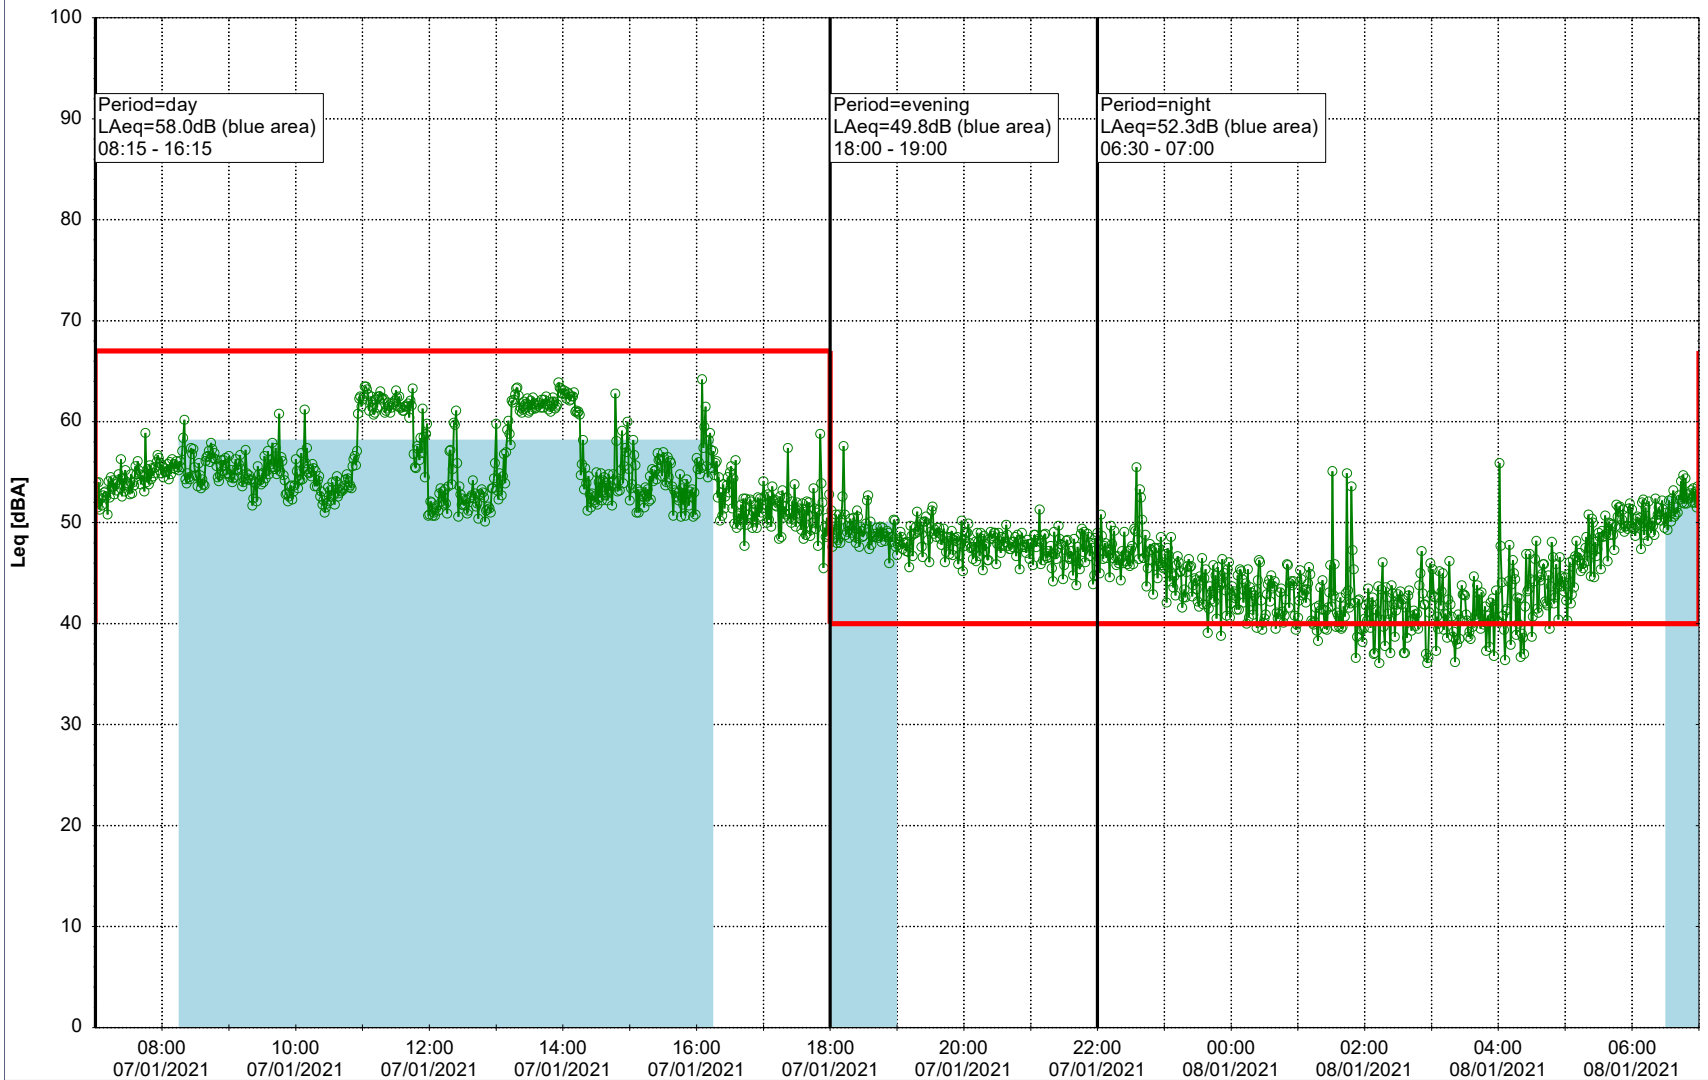

Plan View

Remarks

...

Noise Time Related Diagram

07/01/2021
08/01/2021

○○○○ SLU_NS01

Project: Kronos Sydhavnen
Construction: Sluseholmen
Location: N-V

Plan View

Remarks

...

Noise Time Related Diagram

08/01/2021
09/01/2021

○○○○ SLU_NS01

Project: Kronos Sydhavnen
Construction: Sluseholmen
Location: N-V

Plan View

0 5 10 15 20 [m]

Remarks

...

Noise Time Related Diagram

09/01/2021
10/01/2021

○○○○ SLU_NS01

Project: Kronos Sydhavnen
Construction: Sluseholmen
Location: N-V

Plan View

0 5 10 15 20 [m]