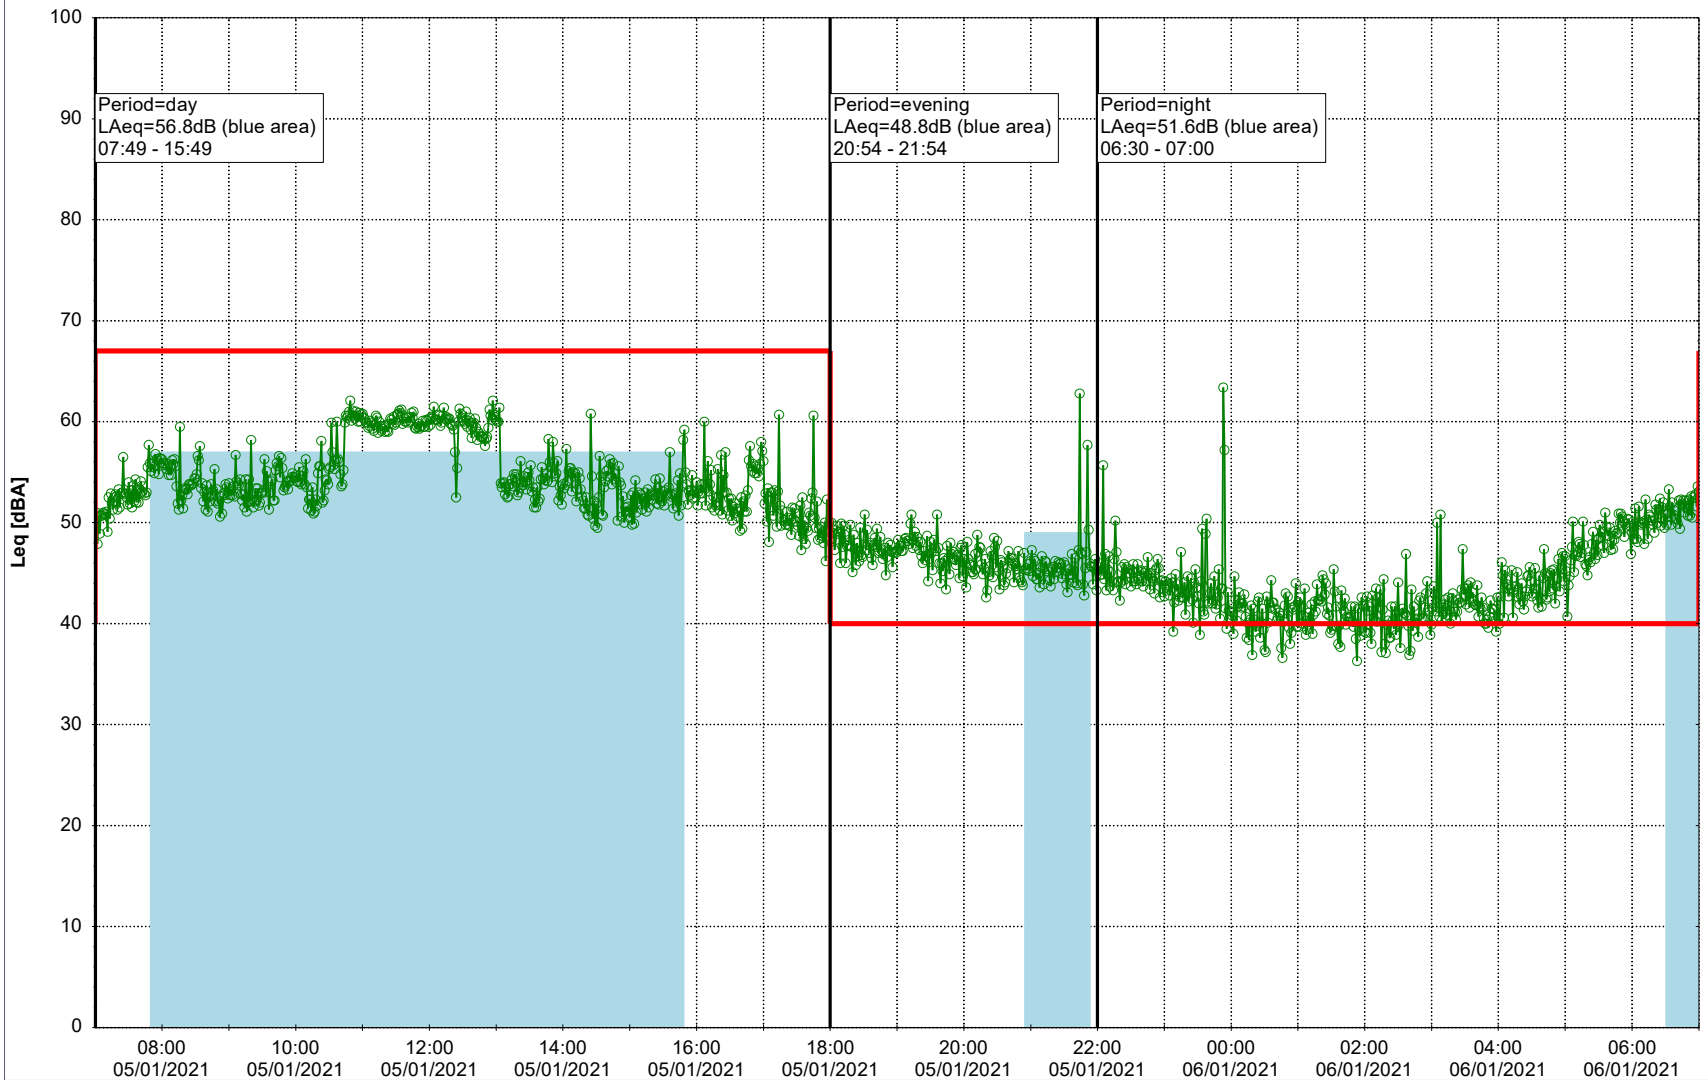

Plan View

0 5 10 15 20 [m]

Remarks

...

Noise Time Related Diagram

05/01/2021
06/01/2021

○○○○ SLU_NS01

Project: Kronos Sydhavnen
Construction: Sluseholmen
Location: N-V

Plan View

0 5 10 15 20 [m]

Remarks

...

Noise Time Related Diagram

06/01/2021
07/01/2021

○○○○ SLU_NS01

Project: Kronos Sydhavnen
Construction: Sluseholmen
Location: N-V

Plan View

Remarks

...

Noise Time Related Diagram

07/01/2021
08/01/2021

○○○○ SLU_NS01

Project: Kronos Sydhavnen
Construction: Sluseholmen
Location: N-V

Plan View

Remarks

...

Noise Time Related Diagram

09/01/2021
10/01/2021

○○○○ SLU_NS01

Project: Kronos Sydhavnen
Construction: Sluseholmen
Location: N-V

Plan View

0 5 10 15 20 [m]