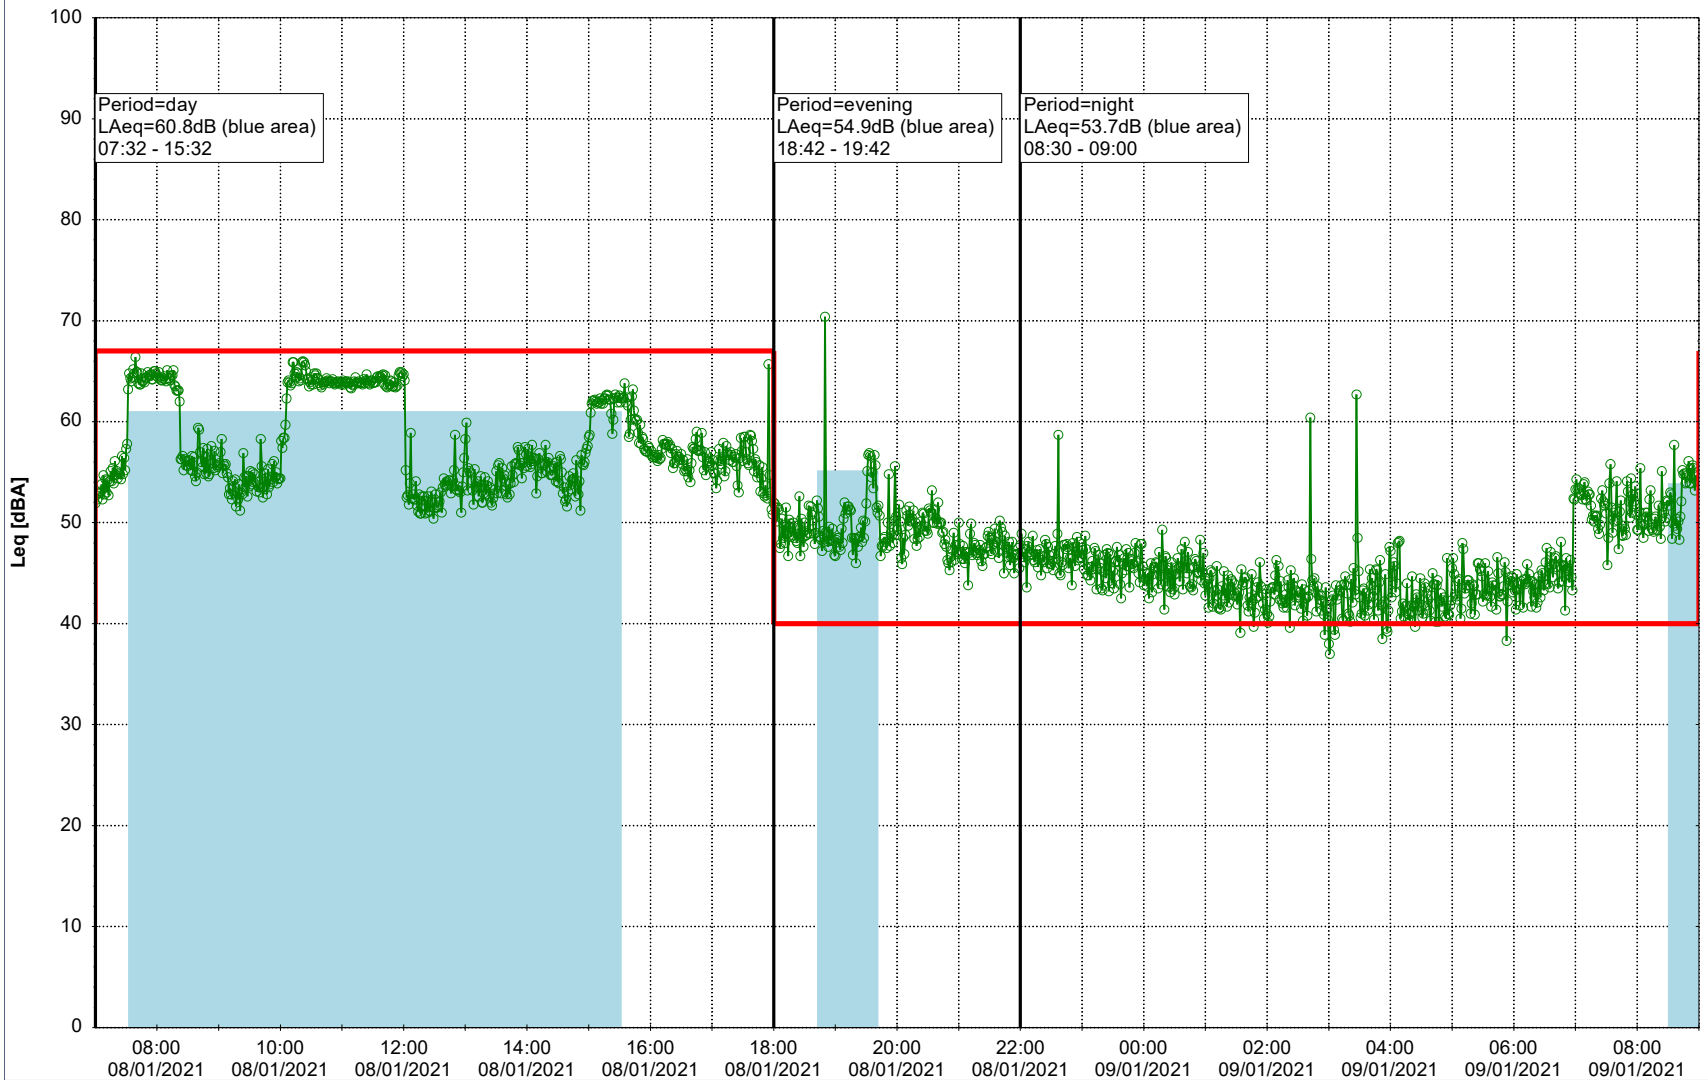

Plan View

Remarks

...

Noise Time Related Diagram

07/01/2021
08/01/2021

○○○○ SLU_NS01

Project: Kronos Sydhavnen
Construction: Sluseholmen
Location: N-V

Plan View

Remarks

...

Noise Time Related Diagram

08/01/2021
09/01/2021

○○○○ SLU_NS01

Project: Kronos Sydhavnen
Construction: Sluseholmen
Location: N-V

Plan View

0 5 10 15 20 [m]

Remarks

...

Noise Time Related Diagram

09/01/2021
10/01/2021

○○○○ SLU_NS01

Project: Kronos Sydhavnen
Construction: Sluseholmen
Location: N-V

Plan View

0 5 10 15 20 [m]