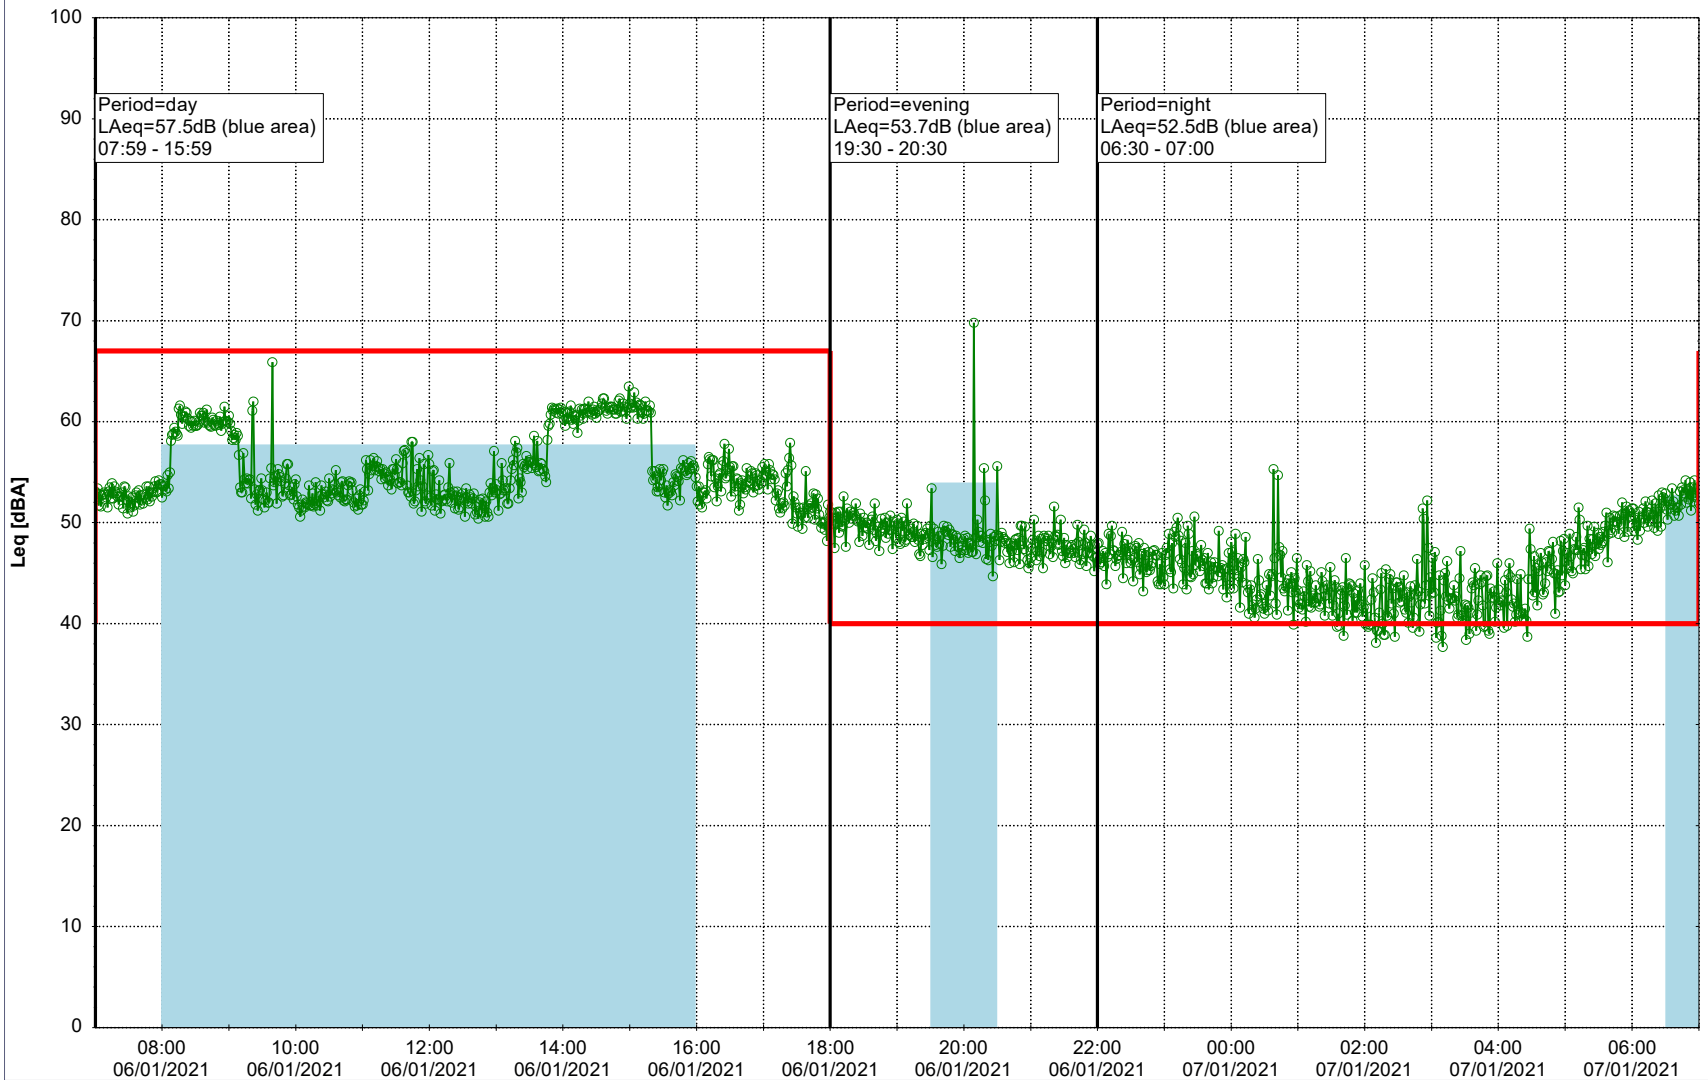

Plan View

0 5 10 15 20 [m]

Remarks

...

Noise Time Related Diagram

06/01/2021
07/01/2021

○○○○ SLU_NS01

Project: Kronos Sydhavnen
Construction: Sluseholmen
Location: N-V

Plan View

Remarks

...

Noise Time Related Diagram

07/01/2021
08/01/2021

○○○○ SLU_NS01

Project: Kronos Sydhavnen
Construction: Sluseholmen
Location: N-V

Plan View

Remarks

...

Noise Time Related Diagram

08/01/2021
09/01/2021

○○○○ SLU_NS01

Project: Kronos Sydhavnen
Construction: Sluseholmen
Location: N-V

Plan View

0 5 10 15 20 [m]

Remarks

...

Noise Time Related Diagram

09/01/2021
10/01/2021

○○○○ SLU_NS01

Project: Kronos Sydhavnen
Construction: Sluseholmen
Location: N-V

Plan View

0 5 10 15 20 [m]