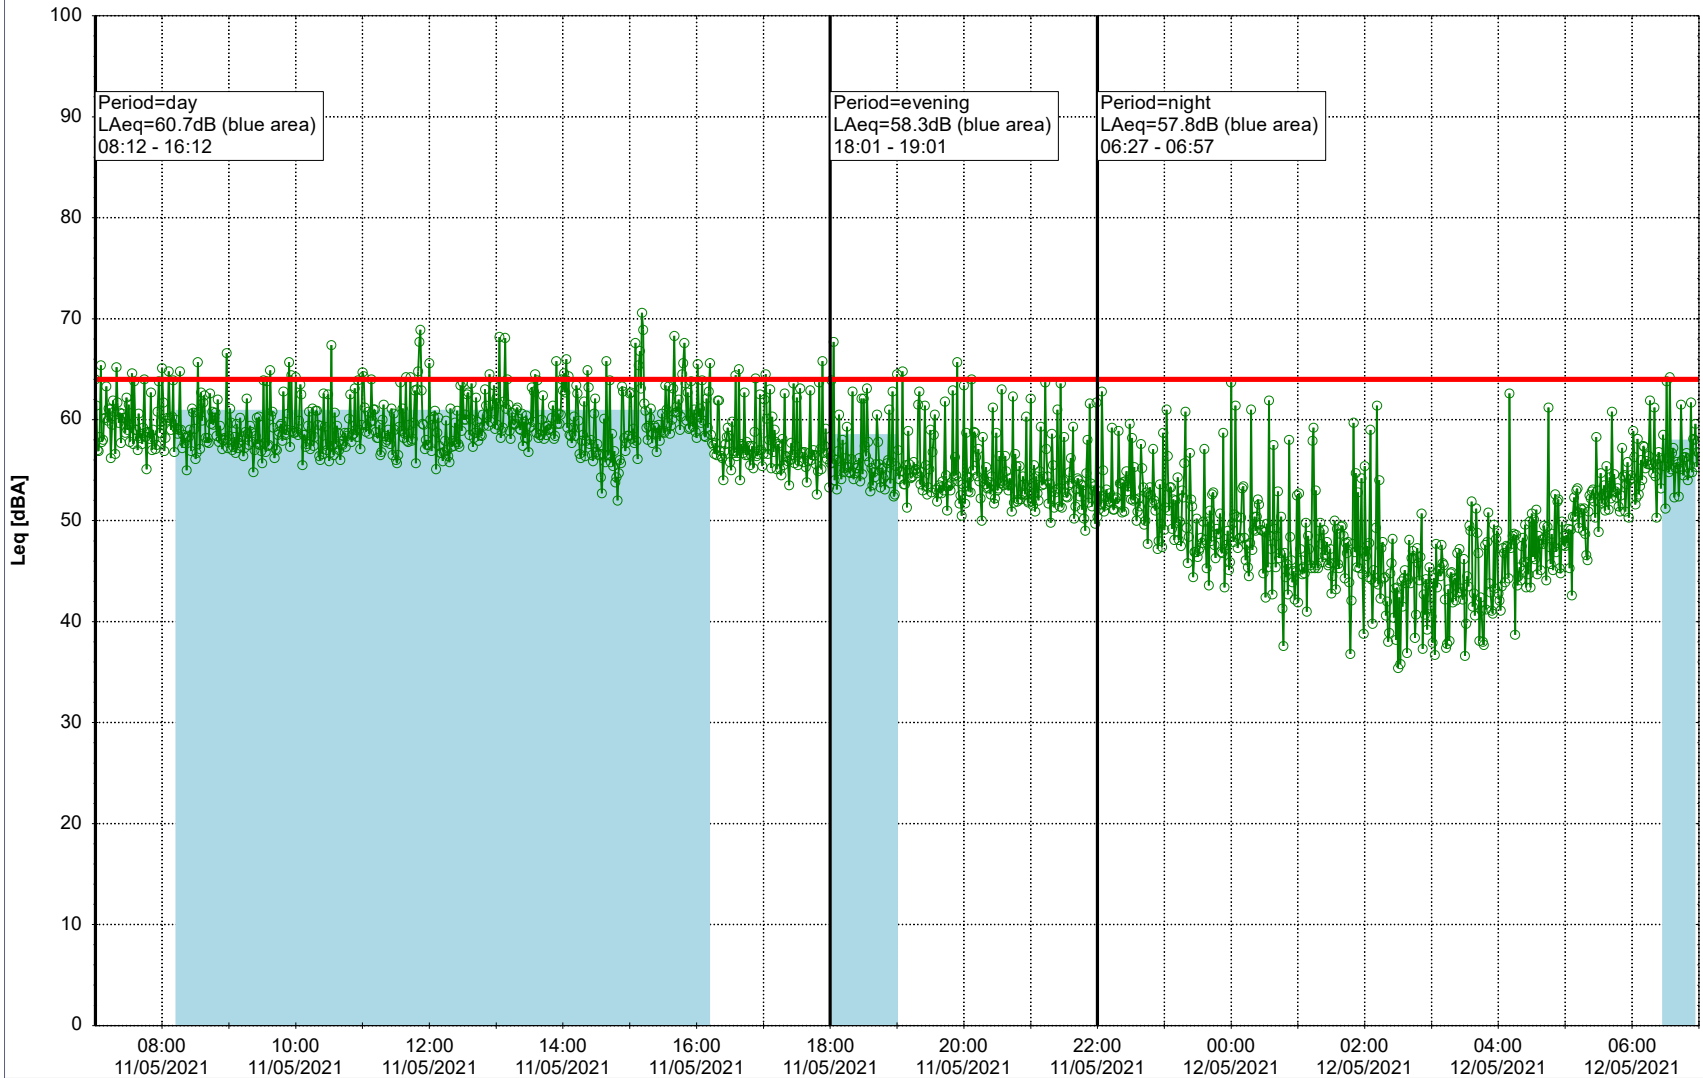

Project: Kronos Sydhavnen
Construction: Gåsebæk
Location: N-V

Remarks

...

Noise Time Related Diagram

10/05/2021
11/05/2021

○○○ GAB_NS01

Project: Kronos Sydhavnen
Construction: Gåsebæk
Location: N-V

11/05/2021
12/05/2021

Remarks

...

Noise Time Related Diagram

○○○ GAB_NS01

Project: Kronos Sydhavnen
Construction: Gåsebæk
Location: N-V

Remarks

...

Noise Time Related Diagram

12/05/2021
13/05/2021

○○○ GAB_NS01

Project: Kronos Sydhavnen
Construction: Gåsebæk
Location: N-V

Remarks

...

Noise Time Related Diagram

13/05/2021
14/05/2021

○○○○ GAB_NS01

Remarks

...

Noise Time Related Diagram

○○○○ GAB_NS01

Project: Kronos Sydhavnen
Construction: Gåsebæk
Location: N-V

16/05/2021
17/05/2021

Remarks

...