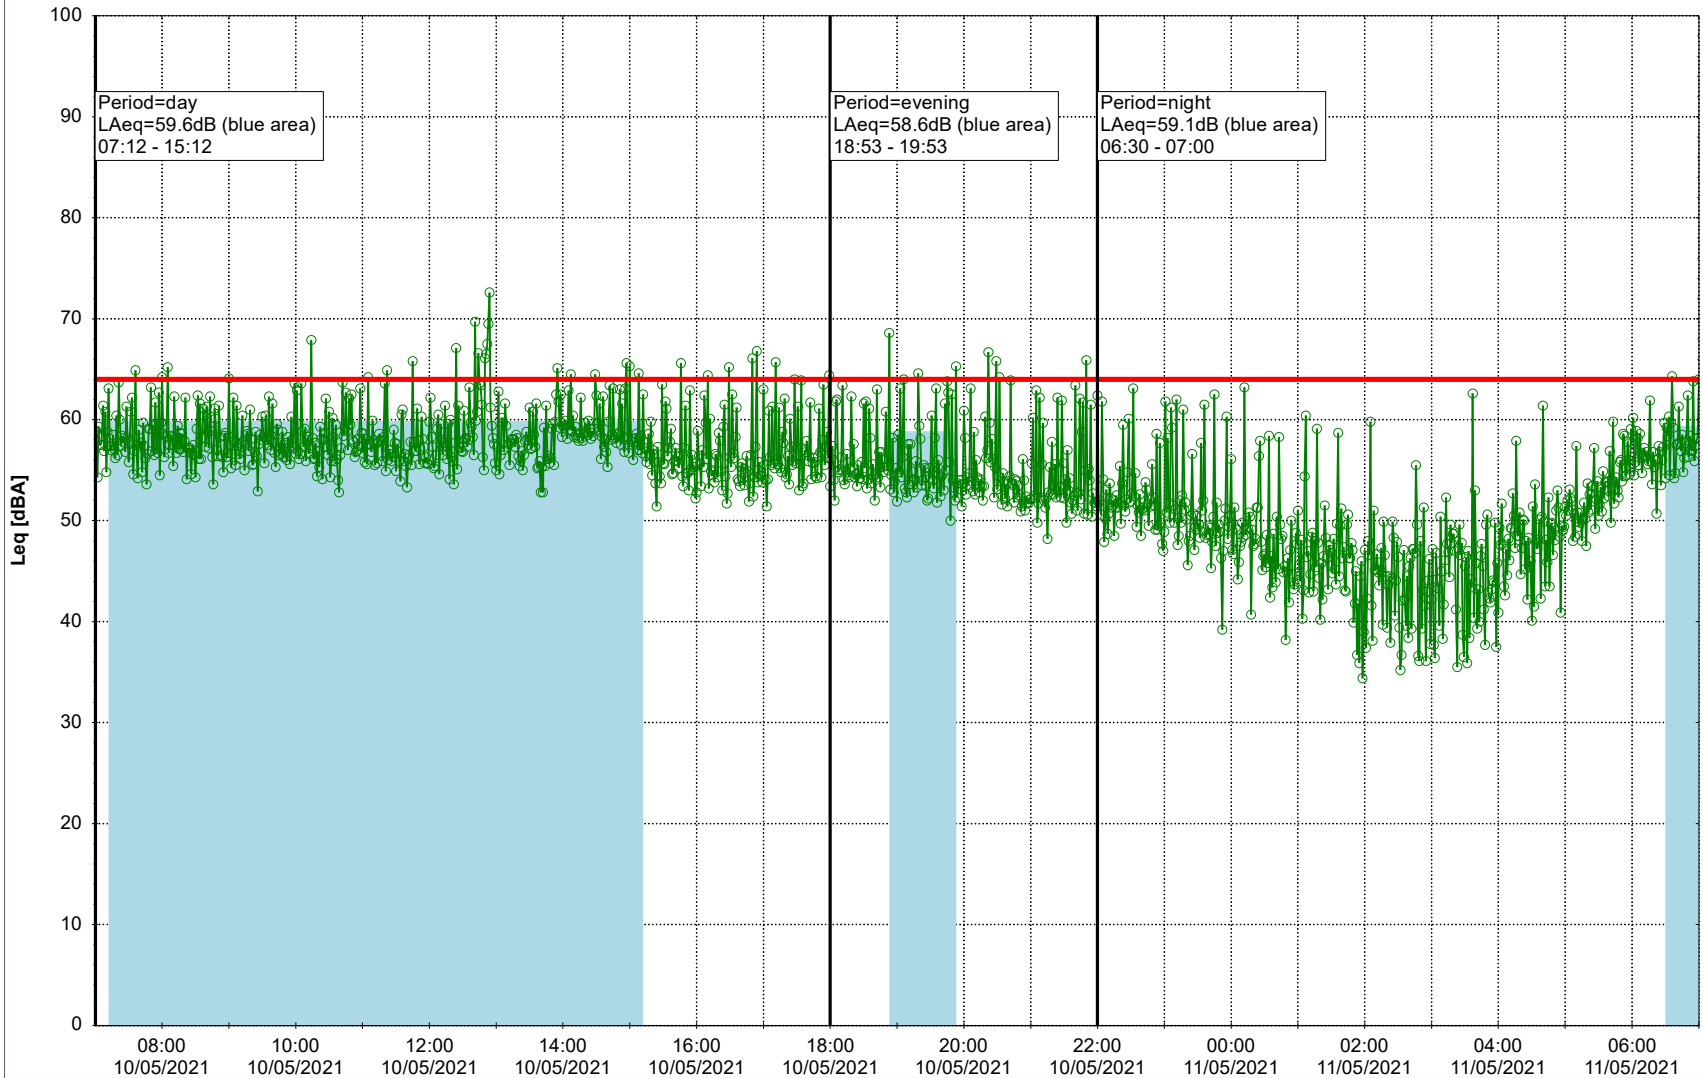

Project: Kronos Sydhavnen
Construction: Gåsebæk
Location: N-V

Remarks

...

Noise Time Related Diagram

10/05/2021
11/05/2021

○○○ GAB_NS01

Project: Kronos Sydhavnen
Construction: Gåsebæk
Location: N-V

11/05/2021
12/05/2021

Remarks

...

Noise Time Related Diagram

○○○ GAB_NS01

Project: Kronos Sydhavnen
Construction: Gåsebæk
Location: N-V

Remarks

...

Noise Time Related Diagram

12/05/2021
13/05/2021

○○○ GAB_NS01

Project: Kronos Sydhavnen
Construction: Gåsebæk
Location: N-V

Remarks

...

Noise Time Related Diagram

13/05/2021
14/05/2021

○○○○ GAB_NS01

Remarks

...

Noise Time Related Diagram

○○○○ GAB_NS01

Project: Kronos Sydhavnen
Construction: Gåsebæk
Location: N-V

16/05/2021
17/05/2021

Remarks

...