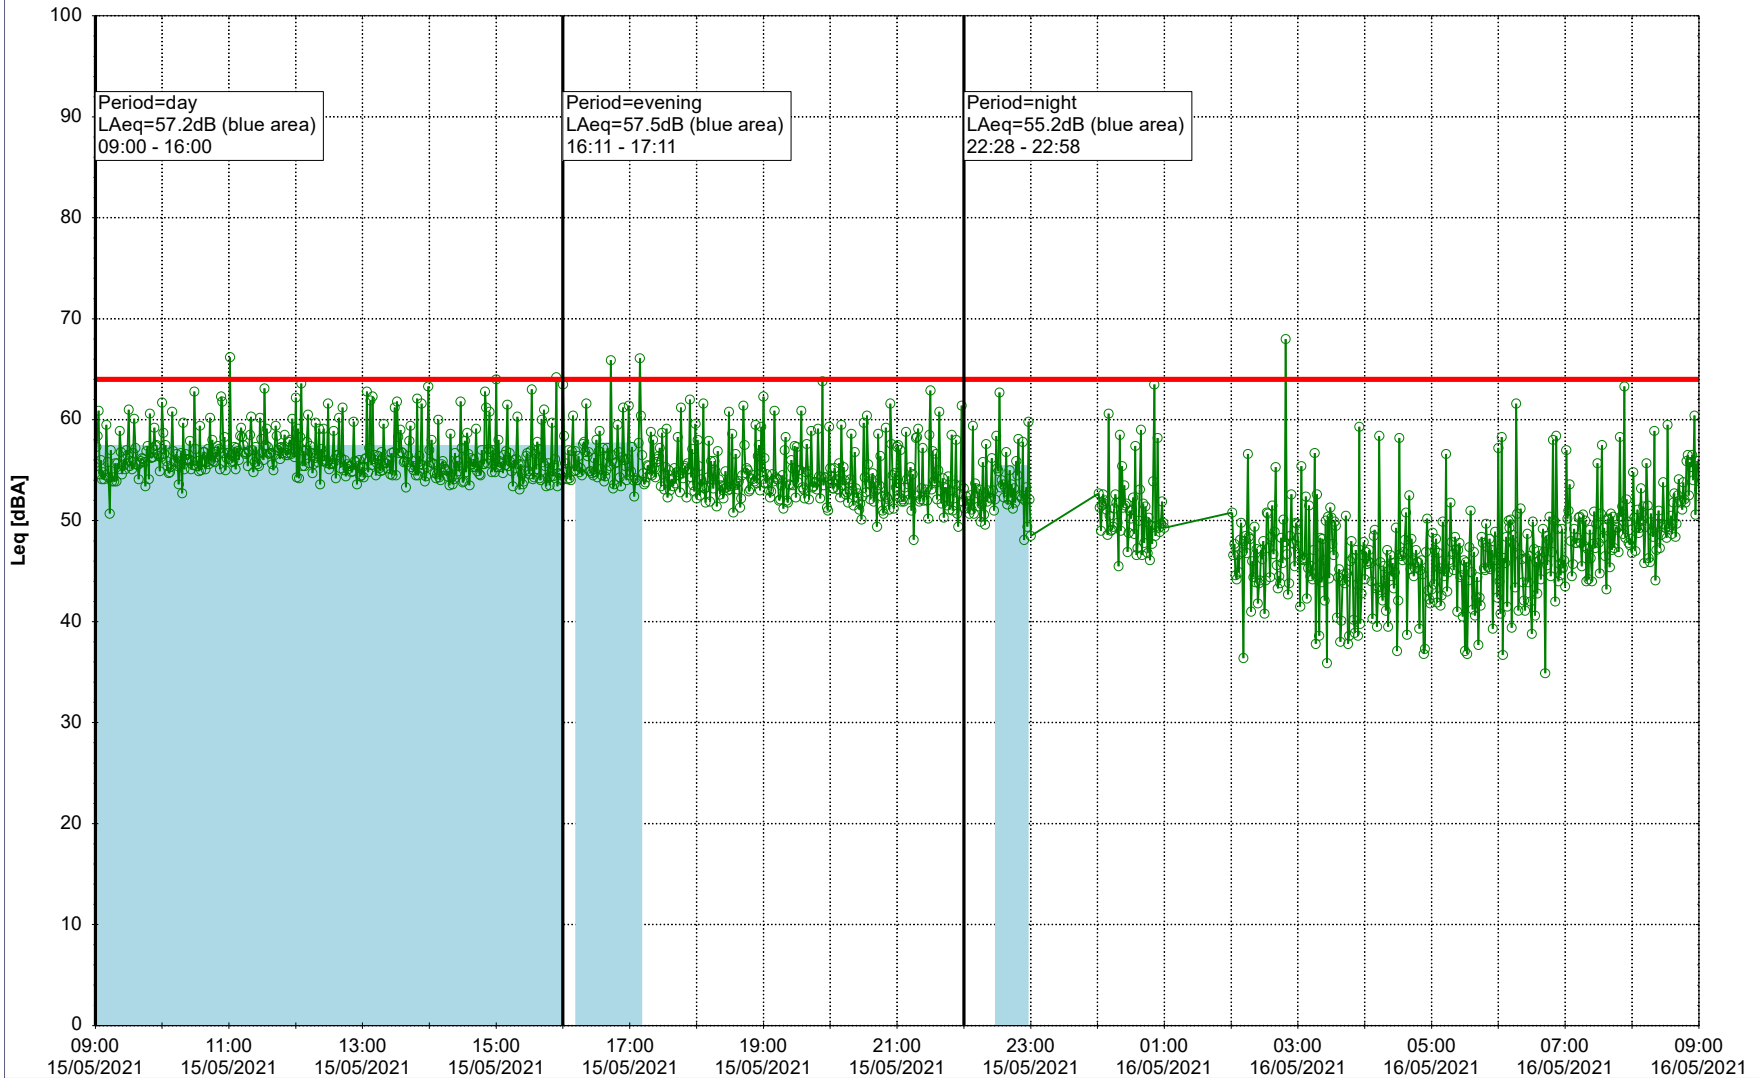

Project: Kronos Sydhavnen
Construction: Gåsebæk
Location: N-V

Remarks

...

Noise Time Related Diagram

14/05/2021
15/05/2021

○○○○ GAB_NS01

Project: Kronos Sydhavnen
Construction: Gåsebæk
Location: N-V

15/05/2021
16/05/2021

Remarks

...

Noise Time Related Diagram

○○○○ GAB_NS01

Project: Kronos Sydhavnen
Construction: Gåsebæk
Location: N-V

16/05/2021
17/05/2021

Remarks

...