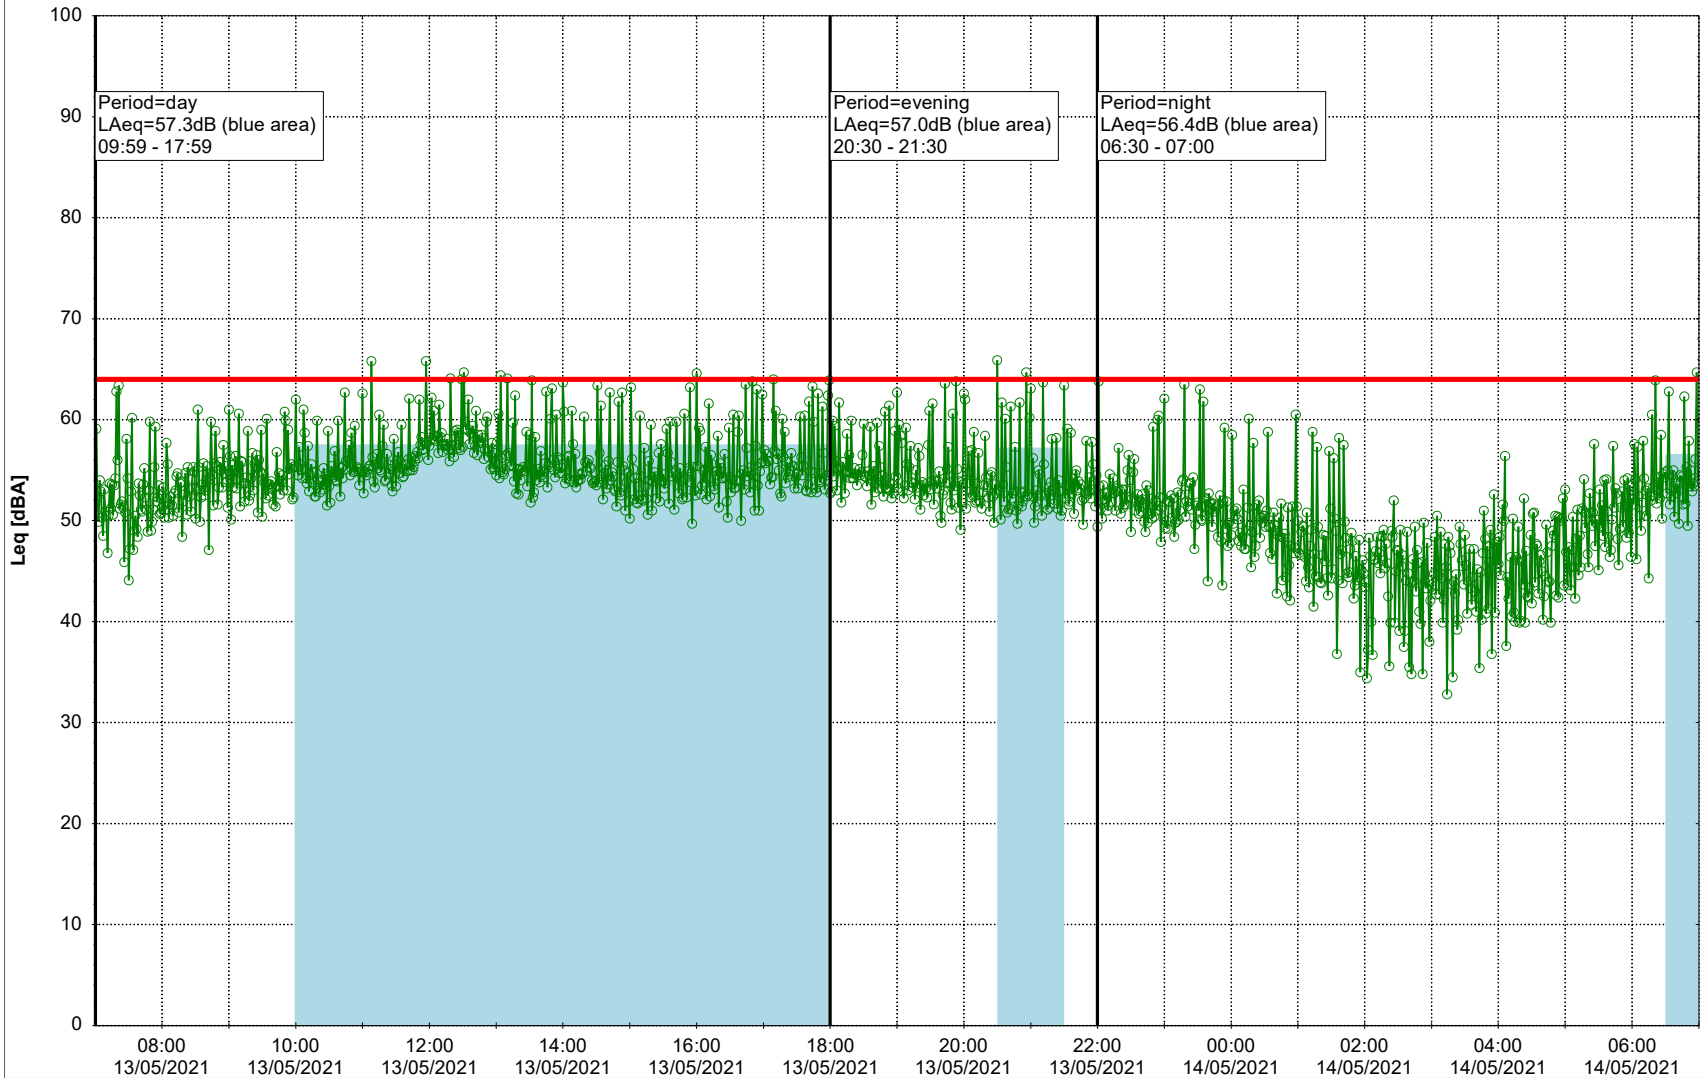

Remarks

...

Noise Time Related Diagram

○○○ GAB_NS01

Project: Kronos Sydhavnen
Construction: Gåsebæk
Location: N-V

Remarks

...

Noise Time Related Diagram

12/05/2021
13/05/2021

○○○ GAB_NS01

Project: Kronos Sydhavnen
Construction: Gåsebæk
Location: N-V

Remarks

...

Noise Time Related Diagram

13/05/2021
14/05/2021

○○○○ GAB_NS01

Project: Kronos Sydhavnen
Construction: Gåsebæk
Location: N-V

Remarks

...

Noise Time Related Diagram

14/05/2021
15/05/2021

○○○○ GAB_NS01

Project: Kronos Sydhavnen
Construction: Gåsebæk
Location: N-V

15/05/2021
16/05/2021

Remarks

...

Noise Time Related Diagram

○○○○ GAB_NS01

Project: Kronos Sydhavnen
Construction: Gåsebæk
Location: N-V

16/05/2021
17/05/2021

Remarks

...