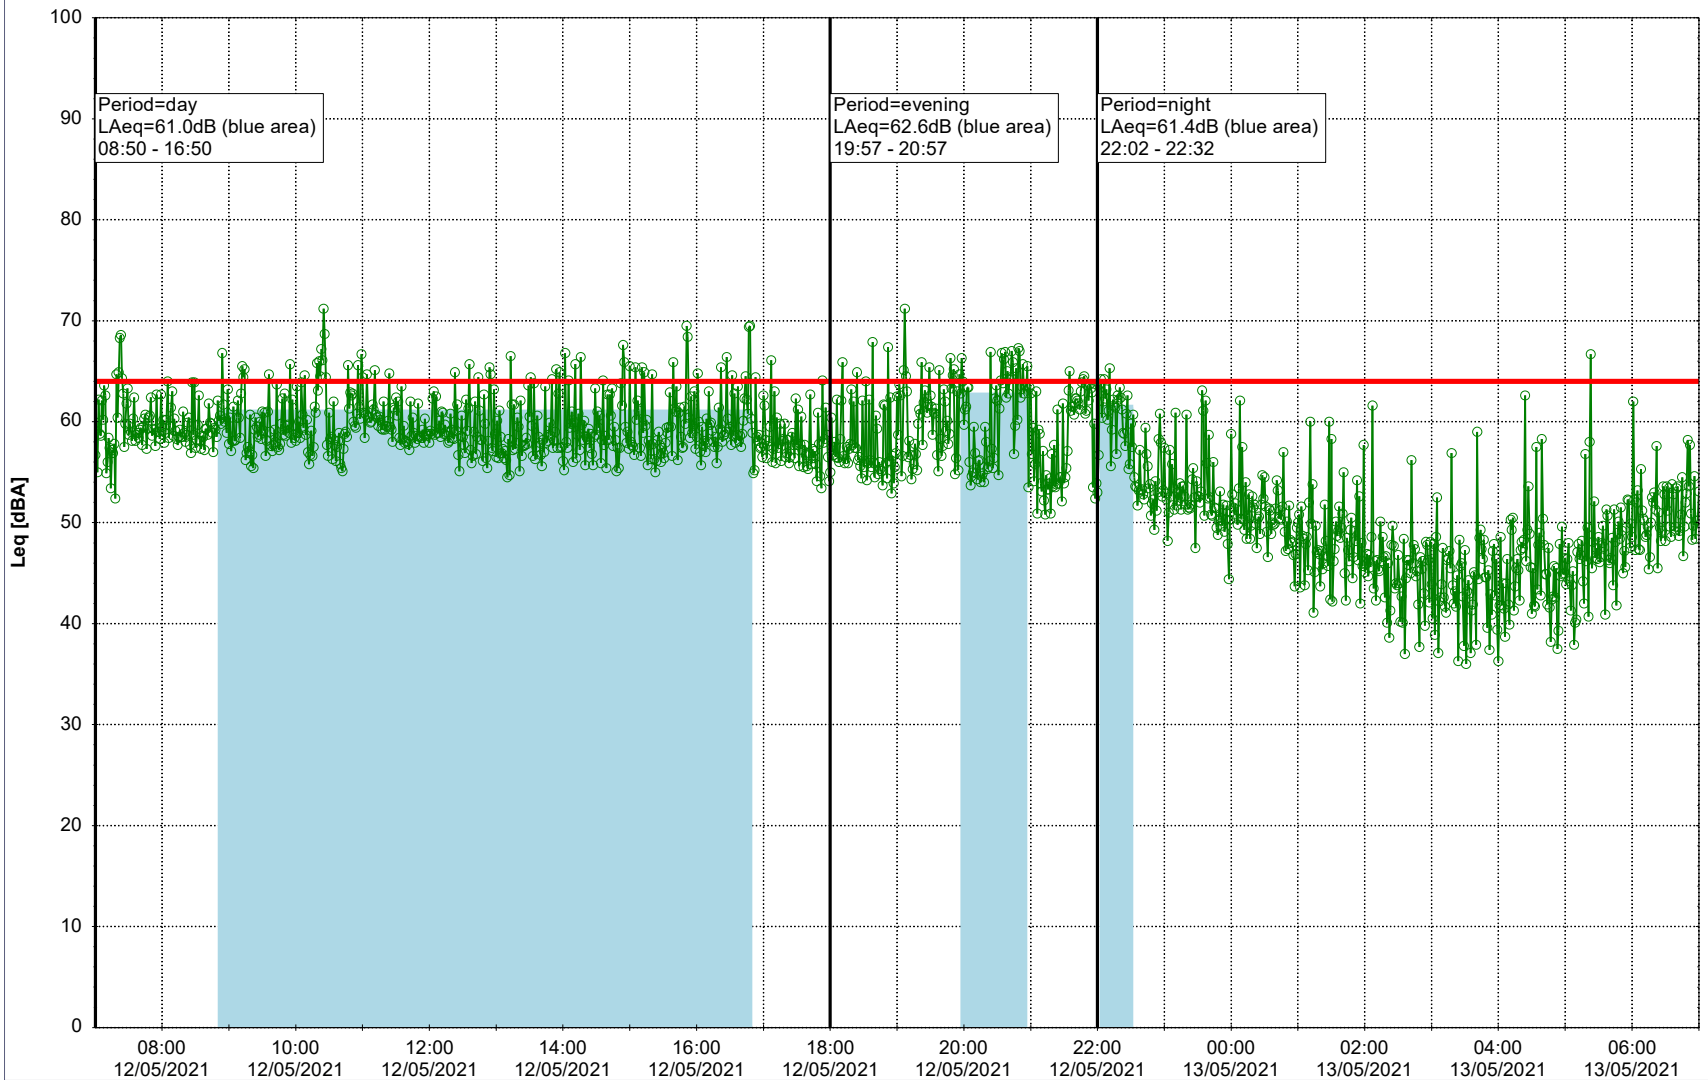

Remarks

...

Noise Time Related Diagram

○○○ GAB_NS01

Project: Kronos Sydhavnen
Construction: Gåsebæk
Location: N-V

Remarks

...

Noise Time Related Diagram

12/05/2021
13/05/2021

○○○ GAB_NS01

Project: Kronos Sydhavnen
Construction: Gåsebæk
Location: N-V

Remarks

...

Noise Time Related Diagram

13/05/2021
14/05/2021

○○○○ GAB_NS01

Project: Kronos Sydhavnen
Construction: Gåsebæk
Location: N-V

Remarks

...

Noise Time Related Diagram

14/05/2021
15/05/2021

○○○○ GAB_NS01

Project: Kronos Sydhavnen
Construction: Gåsebæk
Location: N-V

15/05/2021
16/05/2021

Remarks

...

Noise Time Related Diagram

○○○○ GAB_NS01

Project: Kronos Sydhavnen
Construction: Gåsebæk
Location: N-V

16/05/2021
17/05/2021

Remarks

...