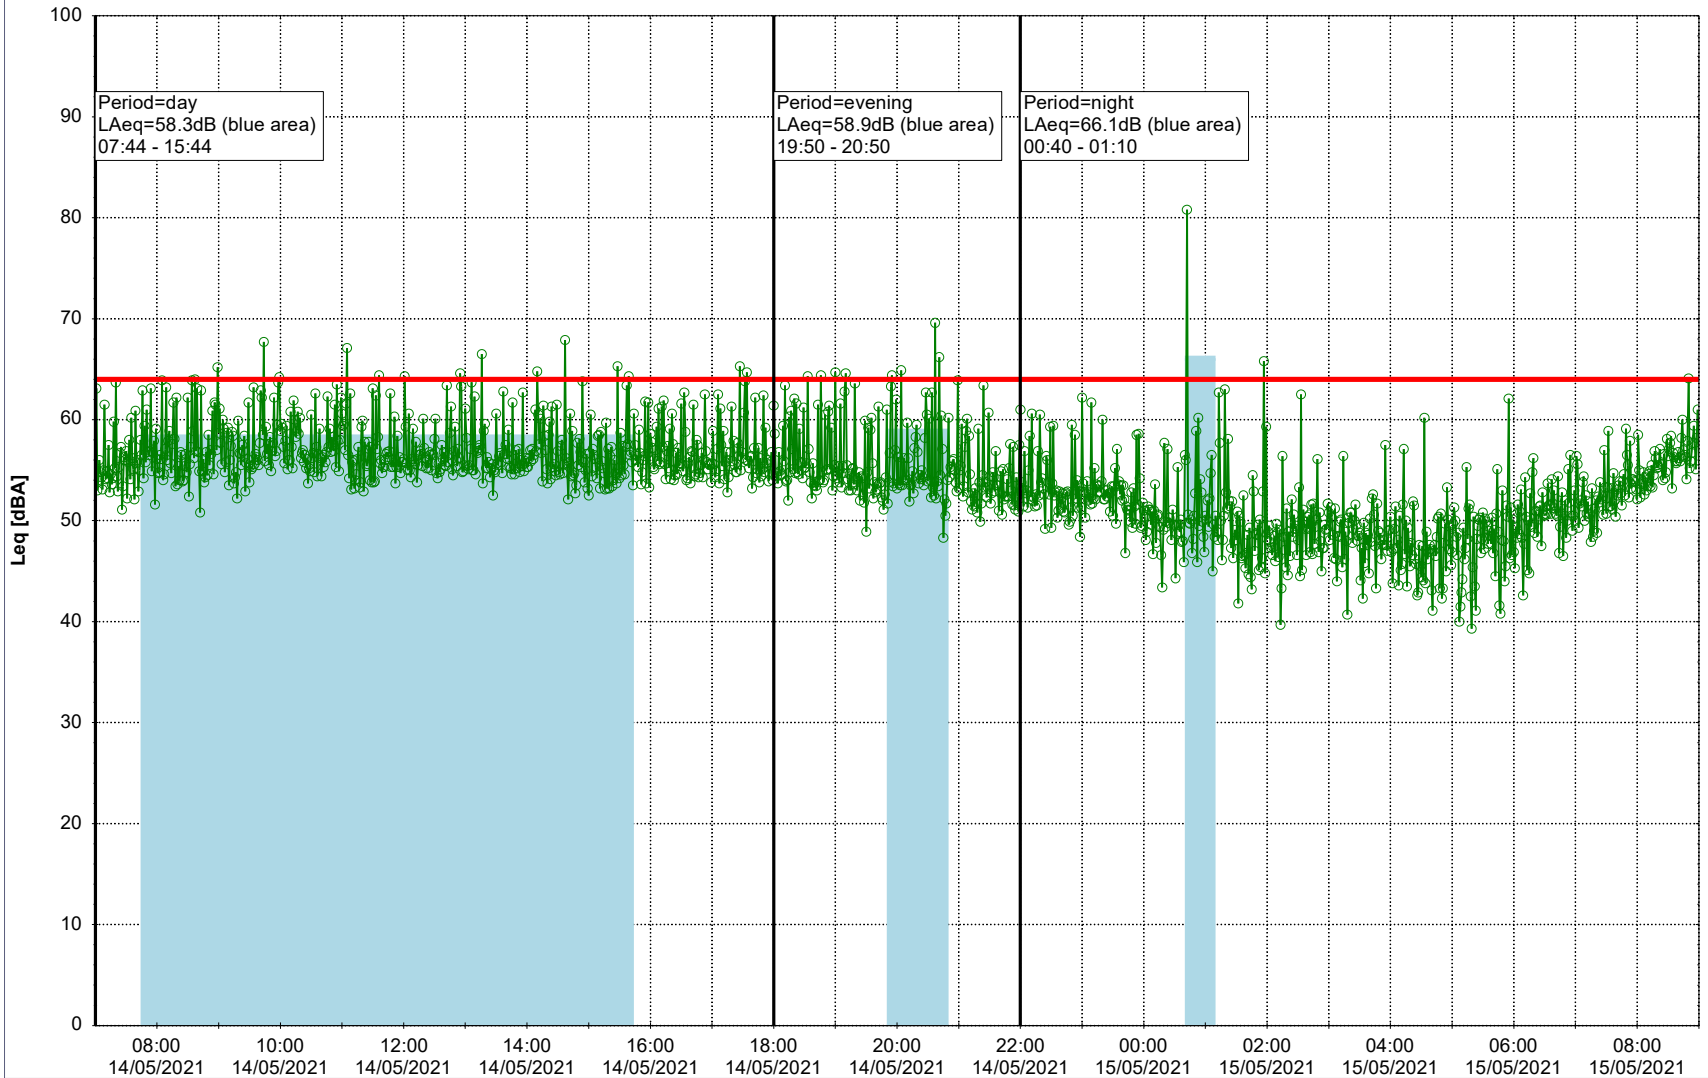

Project: Kronos Sydhavnen
Construction: Gåsebæk
Location: N-V

Remarks

...

Noise Time Related Diagram

14/05/2021
15/05/2021

○○○○ GAB_NS01

Project: Kronos Sydhavnen
Construction: Gåsebæk
Location: N-V

15/05/2021
16/05/2021

Remarks

...

Noise Time Related Diagram

○○○○ GAB_NS01

Project: Kronos Sydhavnen
Construction: Gåsebæk
Location: N-V

16/05/2021
17/05/2021

Remarks

...