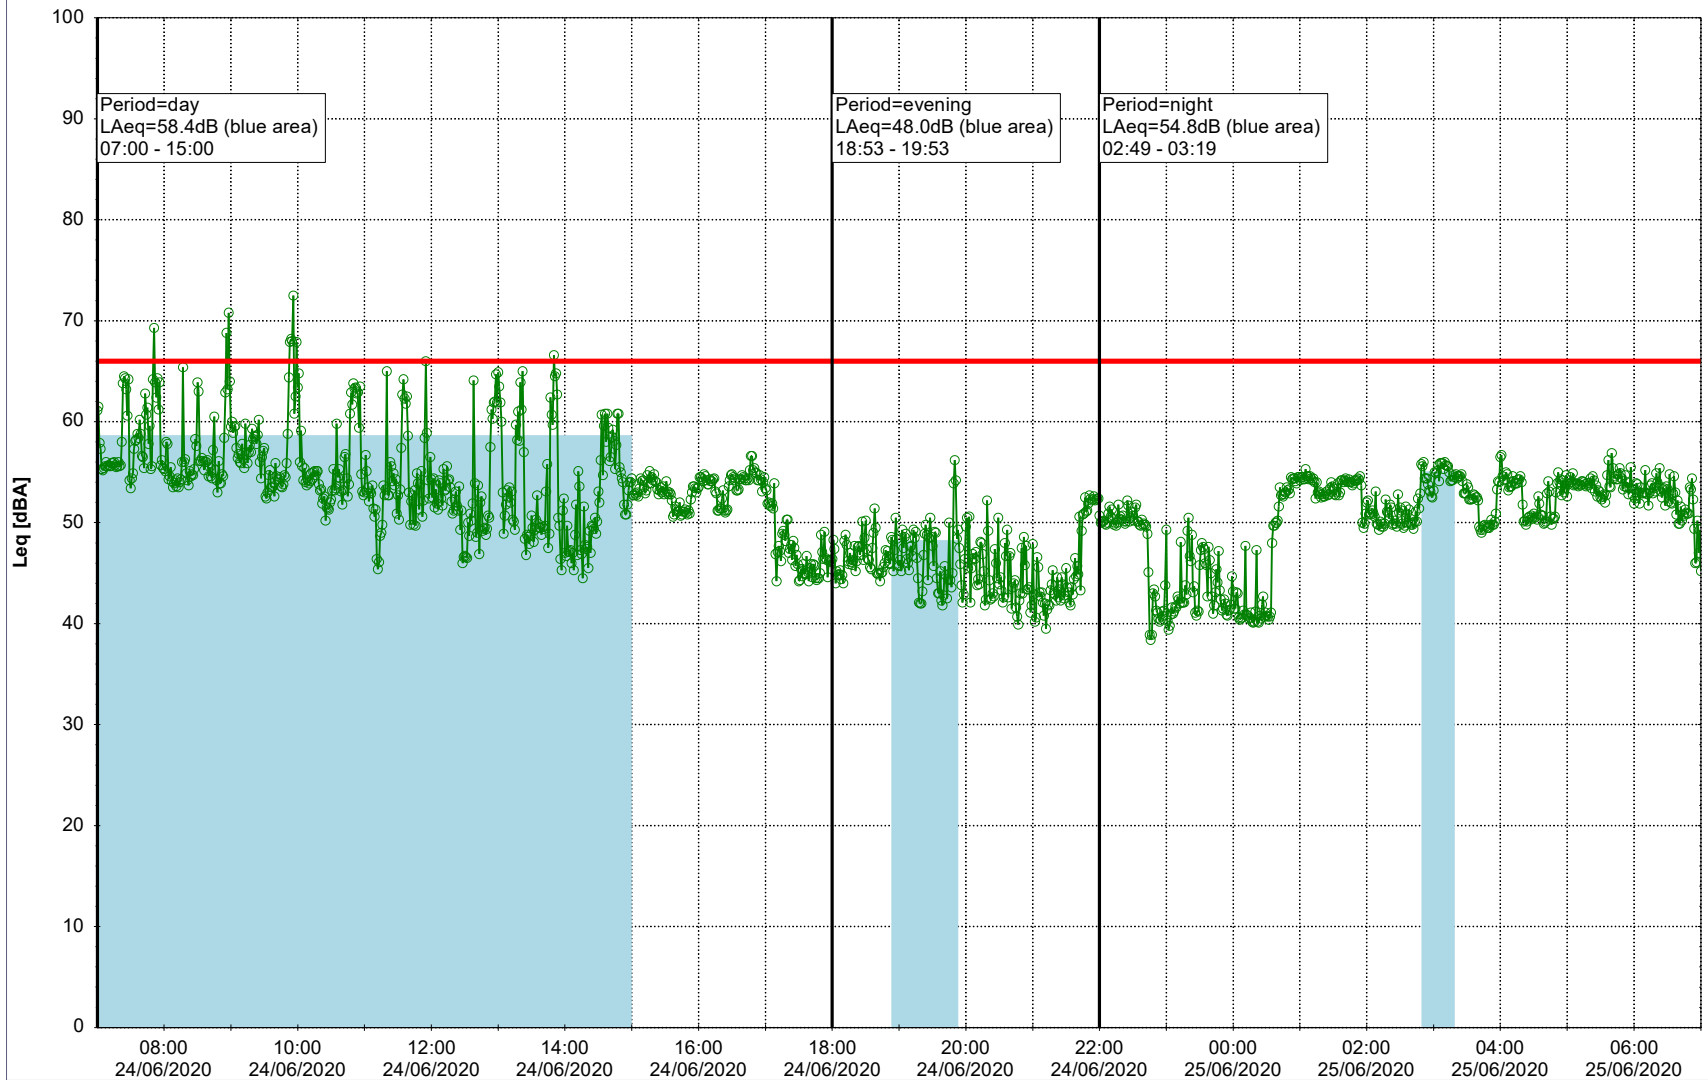

Plan View

Remarks

- Ørsted Værket

Noise Time Related Diagram

23/06/2020
24/06/2020

○○○ EBR-OVK_NS02

Project: Kronos Sydhavnen
Construction: Enghave Brygge
Location: N-V

Plan View

Remarks

- Ørsted Værket

Noise Time Related Diagram

24/06/2020
25/06/2020

○○○ EBR-OVK_NS02

Project: Kronos Sydhavnen
Construction: Enghave Brygge
Location: N-V

Plan View

Remarks

- Ørsted Værket

Noise Time Related Diagram

25/06/2020
26/06/2020

○○○ EBR-OVK_NS02

Project: Kronos Sydhavnen
Construction: Enghave Brygge
Location: N-V

Plan View

Remarks

- Ørsted Værket

27/06/2020
28/06/2020

○○○ EBR-OVK_NS02

Project: Kronos Sydhavnen
Construction: Enghave Brygge
Location: N-V

Plan View

Remarks

- Ørsted Værket

Noise Time Related Diagram

28/06/2020
29/06/2020