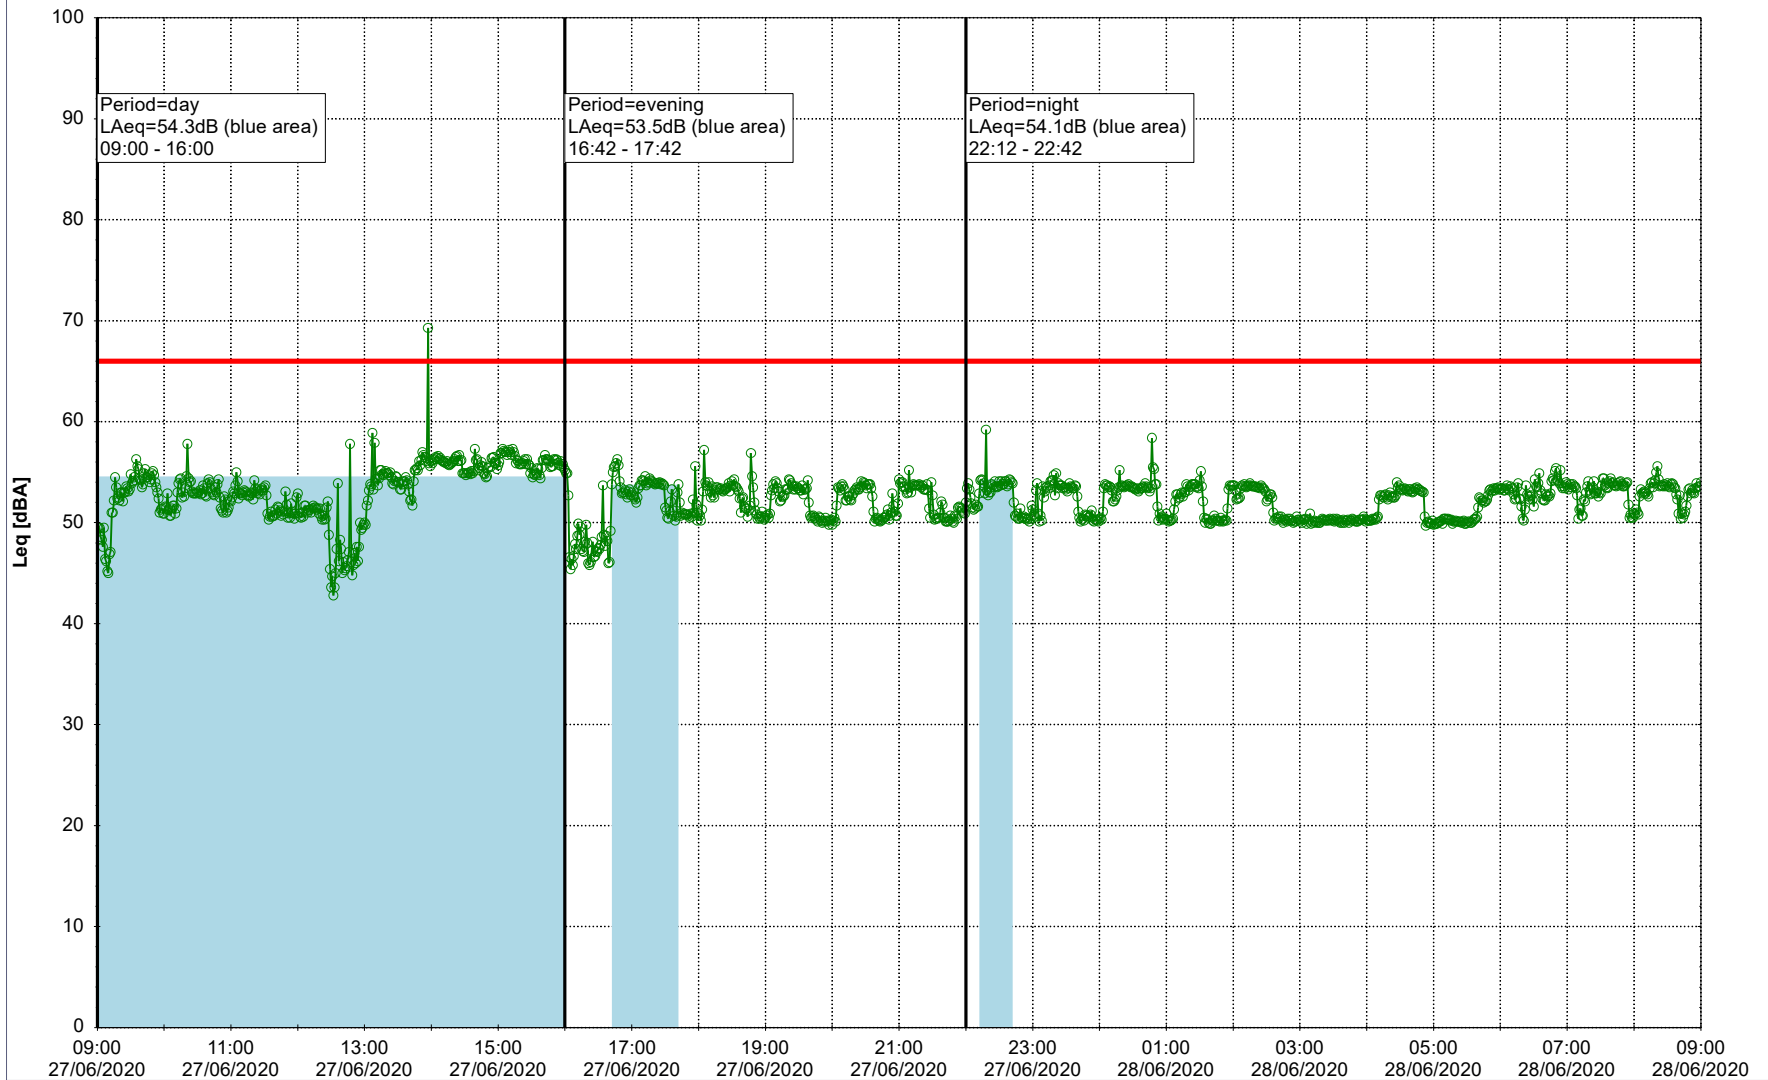

- Ørsted Værket

Noise Time Related Diagram

25/06/2020
26/06/2020

○○○ EBR-OVK_NS02

Project: Kronos Sydhavnen
Construction: Enghave Brygge
Location: N-V

Plan View

Remarks

- Ørsted Værket

Noise Time Related Diagram

26/06/2020
27/06/2020

○○○ EBR-OVK_NS02

Project: Kronos Sydhavnen
Construction: Enghave Brygge
Location: N-V

Plan View

Remarks

- Ørsted Værket

Noise Time Related Diagram

27/06/2020
28/06/2020

○○○ EBR-OVK_NS02

Project: Kronos Sydhavnen
Construction: Enghave Brygge
Location: N-V

Plan View

Remarks

- Ørsted Værket

Noise Time Related Diagram

28/06/2020
29/06/2020