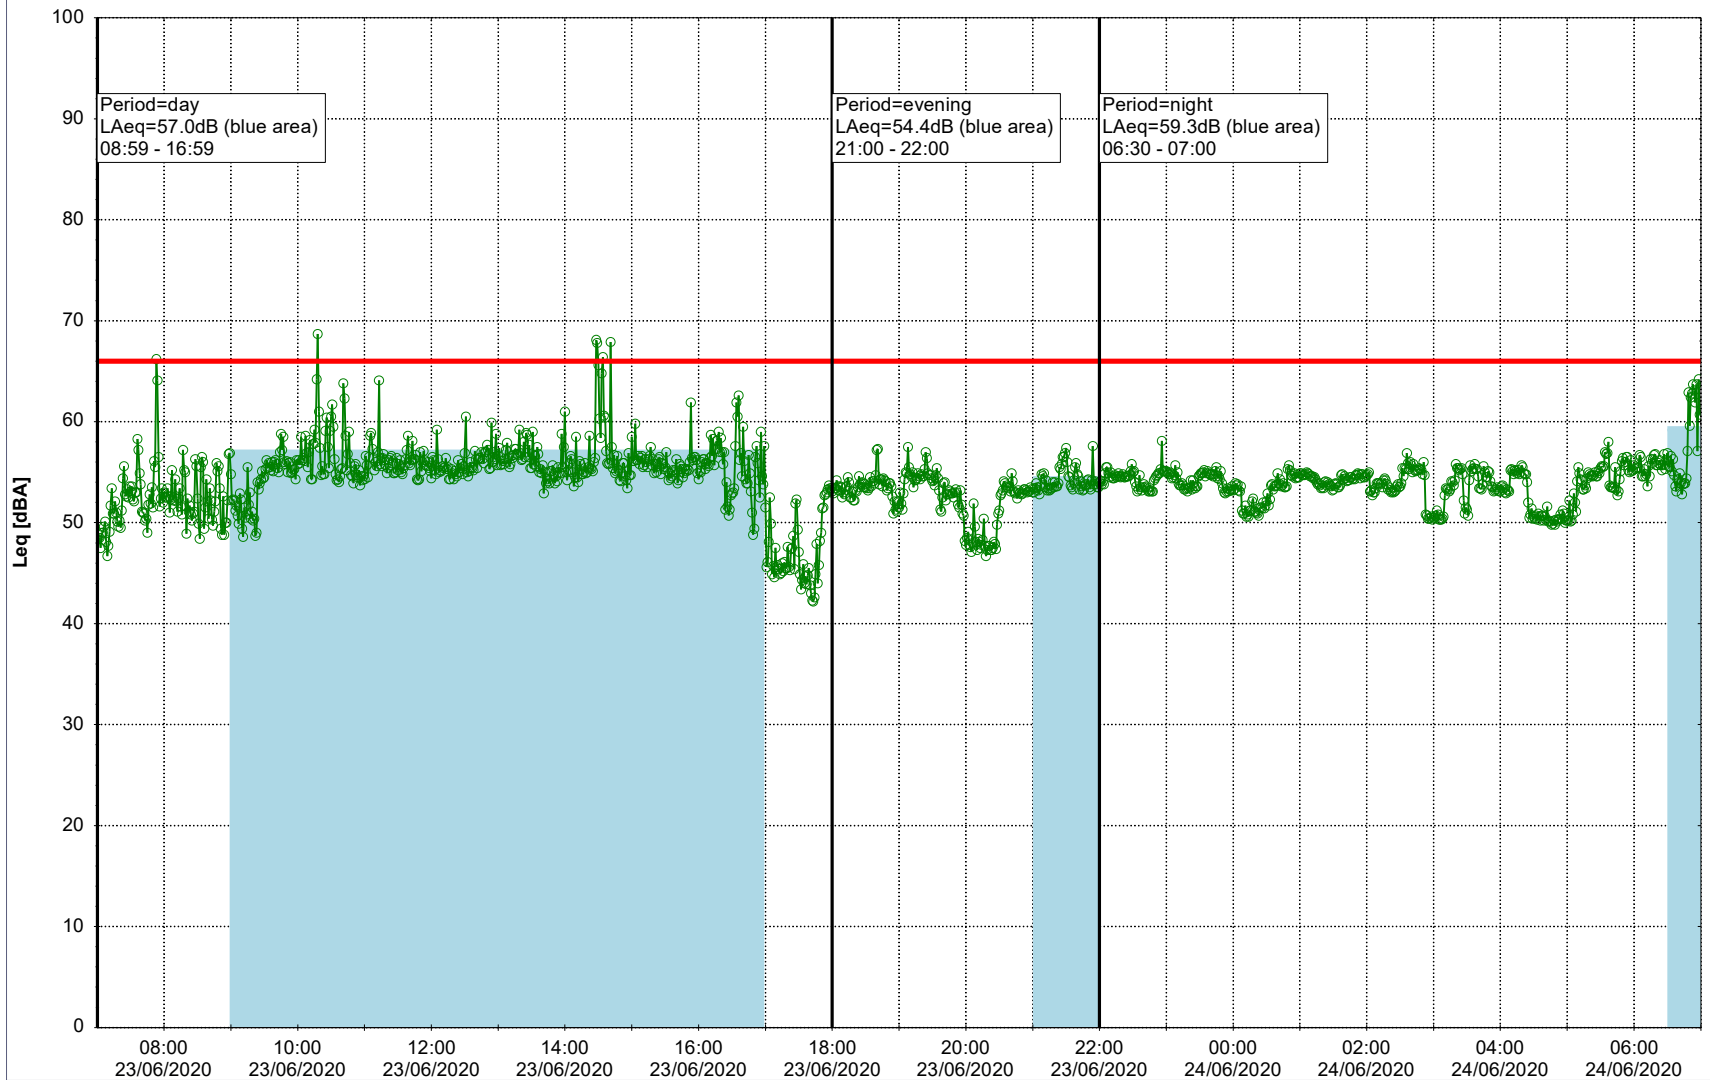

Project: Kronos Sydhavnen
Construction: Enghave Brygge
Location: N-V

Plan View

Remarks

- Ørsted Værket

Noise Time Related Diagram

23/06/2020
24/06/2020

○○○ EBR-OVK_NS02