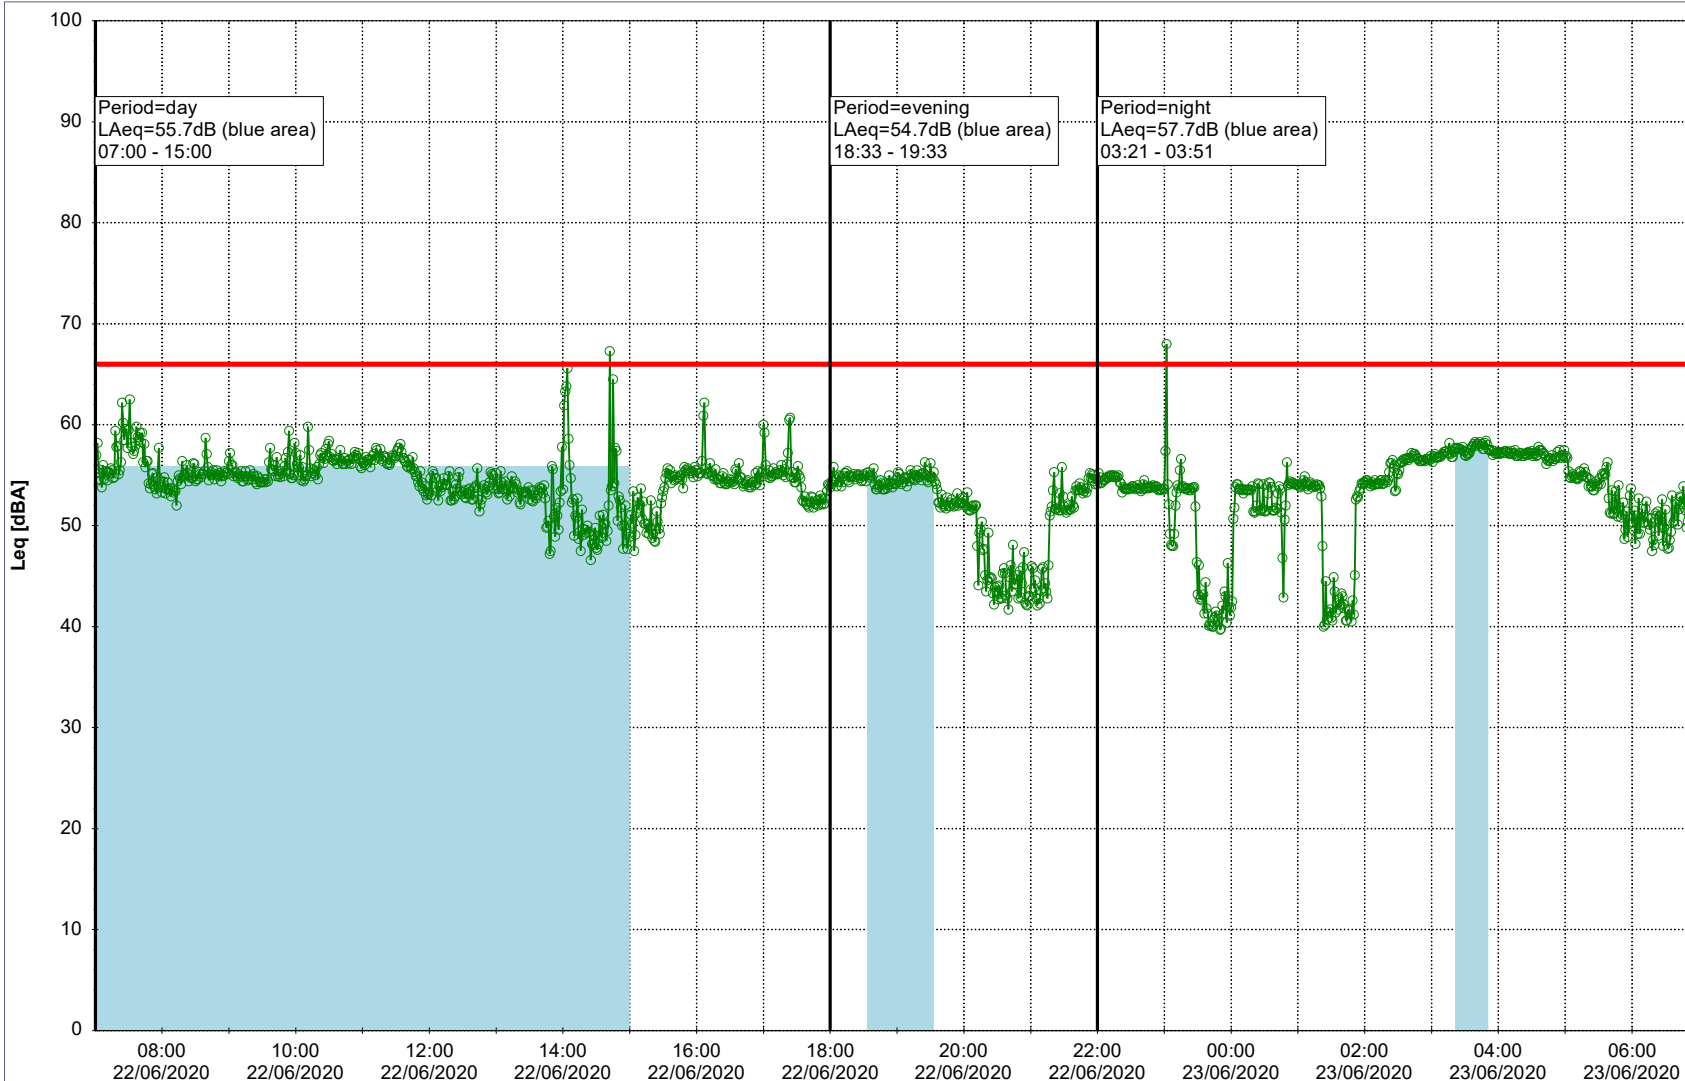

Project: Kronos Sydhavnen
Construction: Enghave Brygge
Location: N-V

Plan View

Remarks

- Ørsted Værket

Noise Time Related Diagram

22/06/2020
23/06/2020

○○○ EBR-OVK_NS02