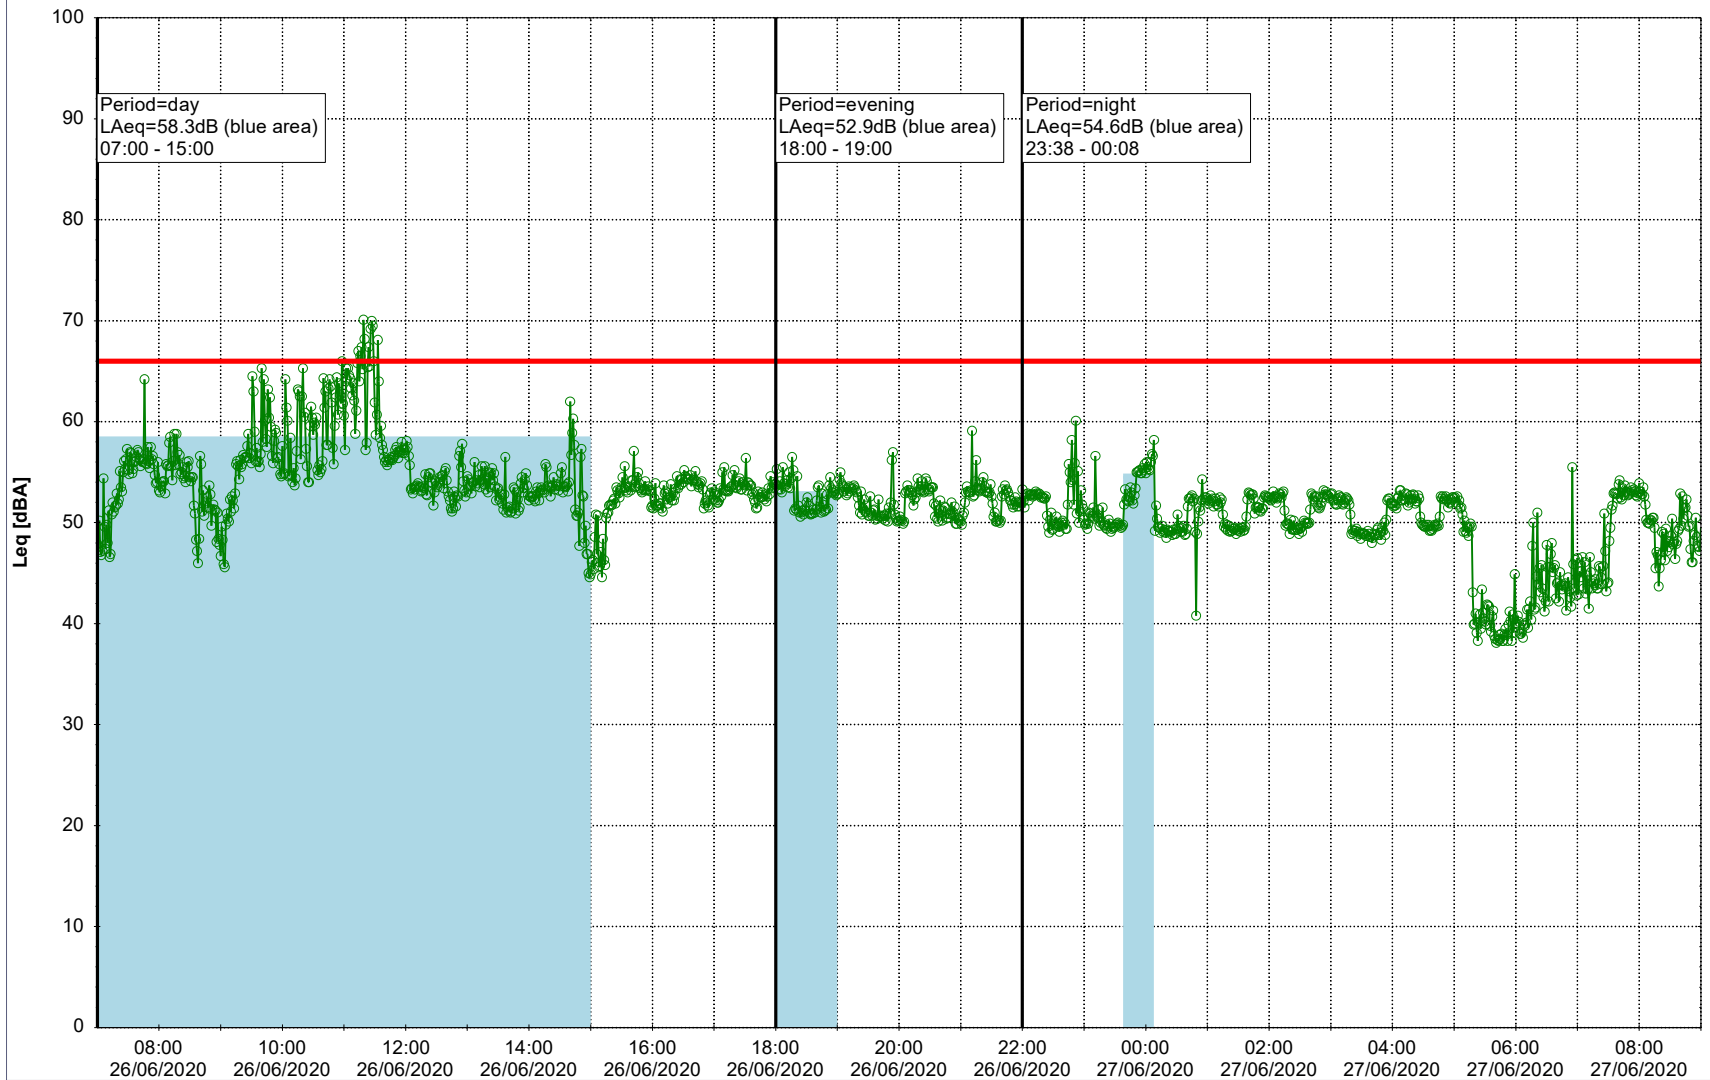

- Ørsted Værket

Noise Time Related Diagram

25/06/2020
26/06/2020

○○○ EBR-OVK_NS02

Project: Kronos Sydhavnen
Construction: Enghave Brygge
Location: N-V

Plan View

Remarks

- Ørsted Værket

Noise Time Related Diagram

26/06/2020
27/06/2020

○○○ EBR-OVK_NS02

Project: Kronos Sydhavnen
Construction: Enghave Brygge
Location: N-V

Plan View

Remarks

- Ørsted Værket

Noise Time Related Diagram

27/06/2020
28/06/2020

○○○ EBR-OVK_NS02

Project: Kronos Sydhavnen
Construction: Enghave Brygge
Location: N-V

Plan View

Remarks

- Ørsted Værket

Noise Time Related Diagram

28/06/2020
29/06/2020