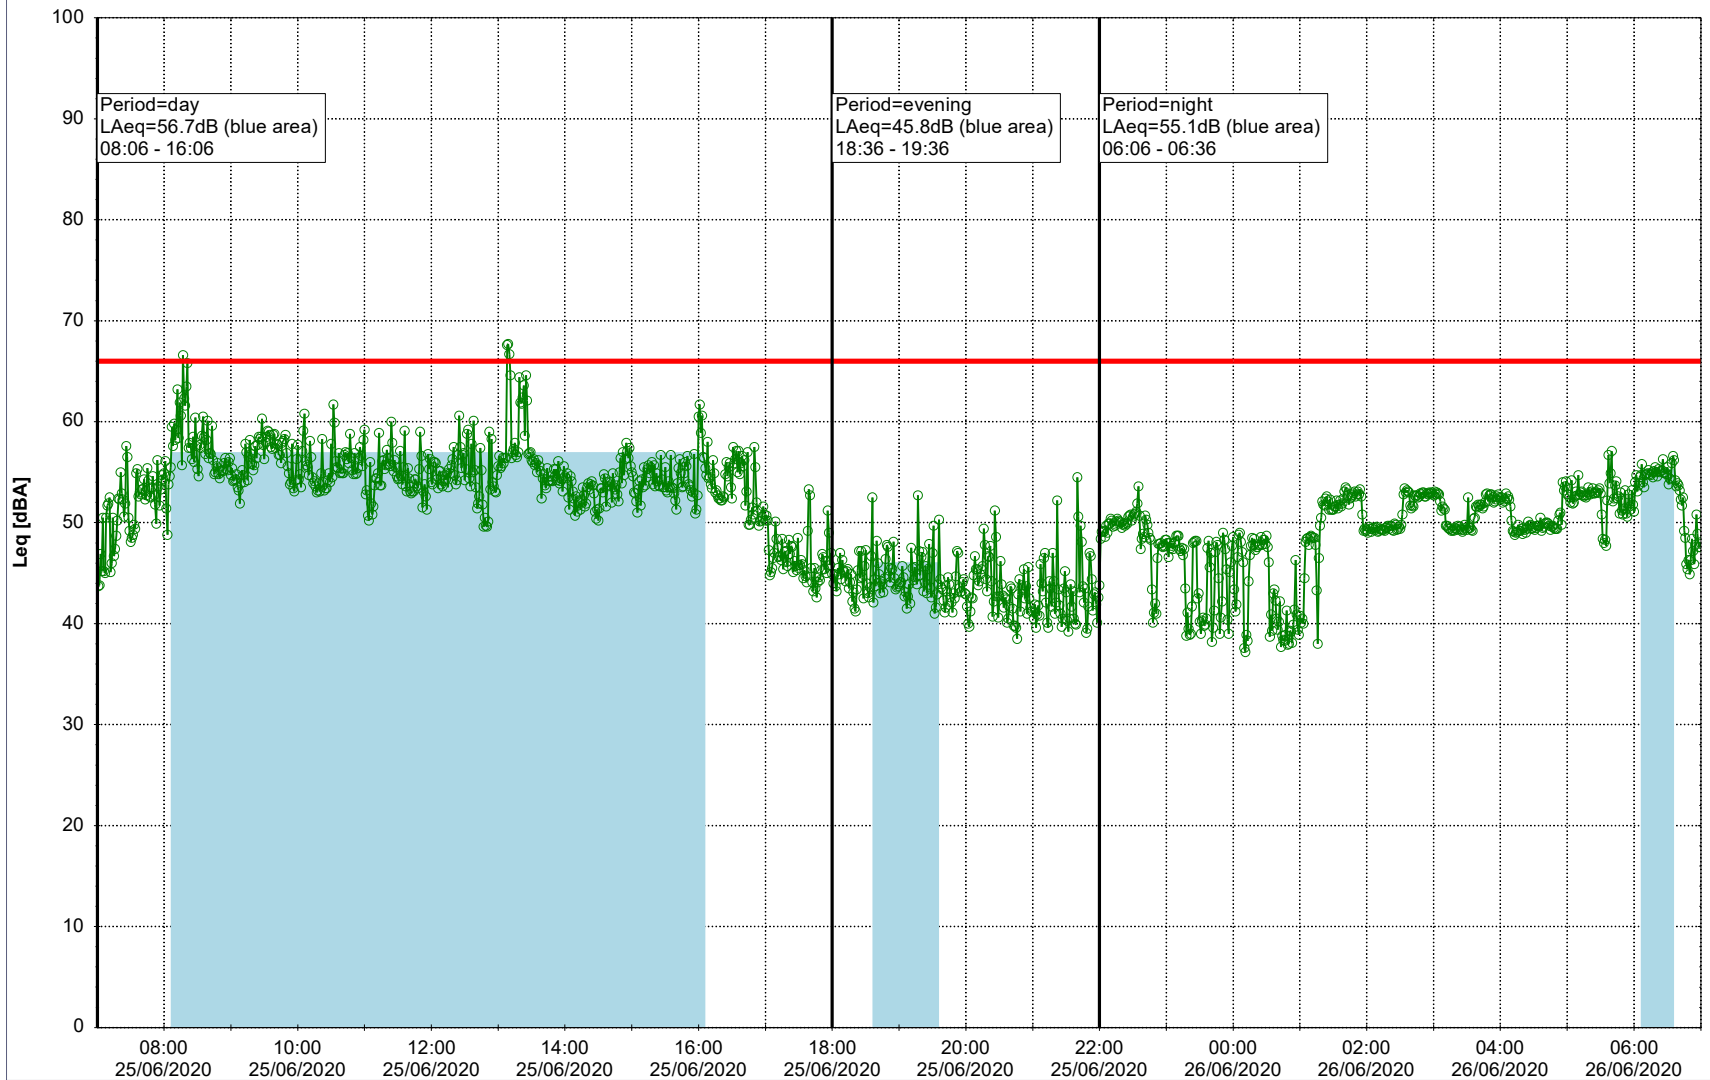

Remarks

- Ørsted Værket

Noise Time Related Diagram

24/06/2020
25/06/2020

○○○ EBR-OVK_NS02

Project: Kronos Sydhavnen
Construction: Enghave Brygge
Location: N-V

Plan View

Remarks

- Ørsted Værket

Noise Time Related Diagram

25/06/2020
26/06/2020

○○○ EBR-OVK_NS02

Project: Kronos Sydhavnen
Construction: Enghave Brygge
Location: N-V

Plan View

Remarks

- Ørsted Værket

Noise Time Related Diagram

26/06/2020
27/06/2020

○○○ EBR-OVK_NS02

Project: Kronos Sydhavnen
Construction: Enghave Brygge
Location: N-V

Plan View

Remarks

- Ørsted Værket

Noise Time Related Diagram

27/06/2020
28/06/2020

○○○ EBR-OVK_NS02

Project: Kronos Sydhavnen
Construction: Enghave Brygge
Location: N-V

Plan View

Remarks

- Ørsted Værket

Noise Time Related Diagram

28/06/2020
29/06/2020