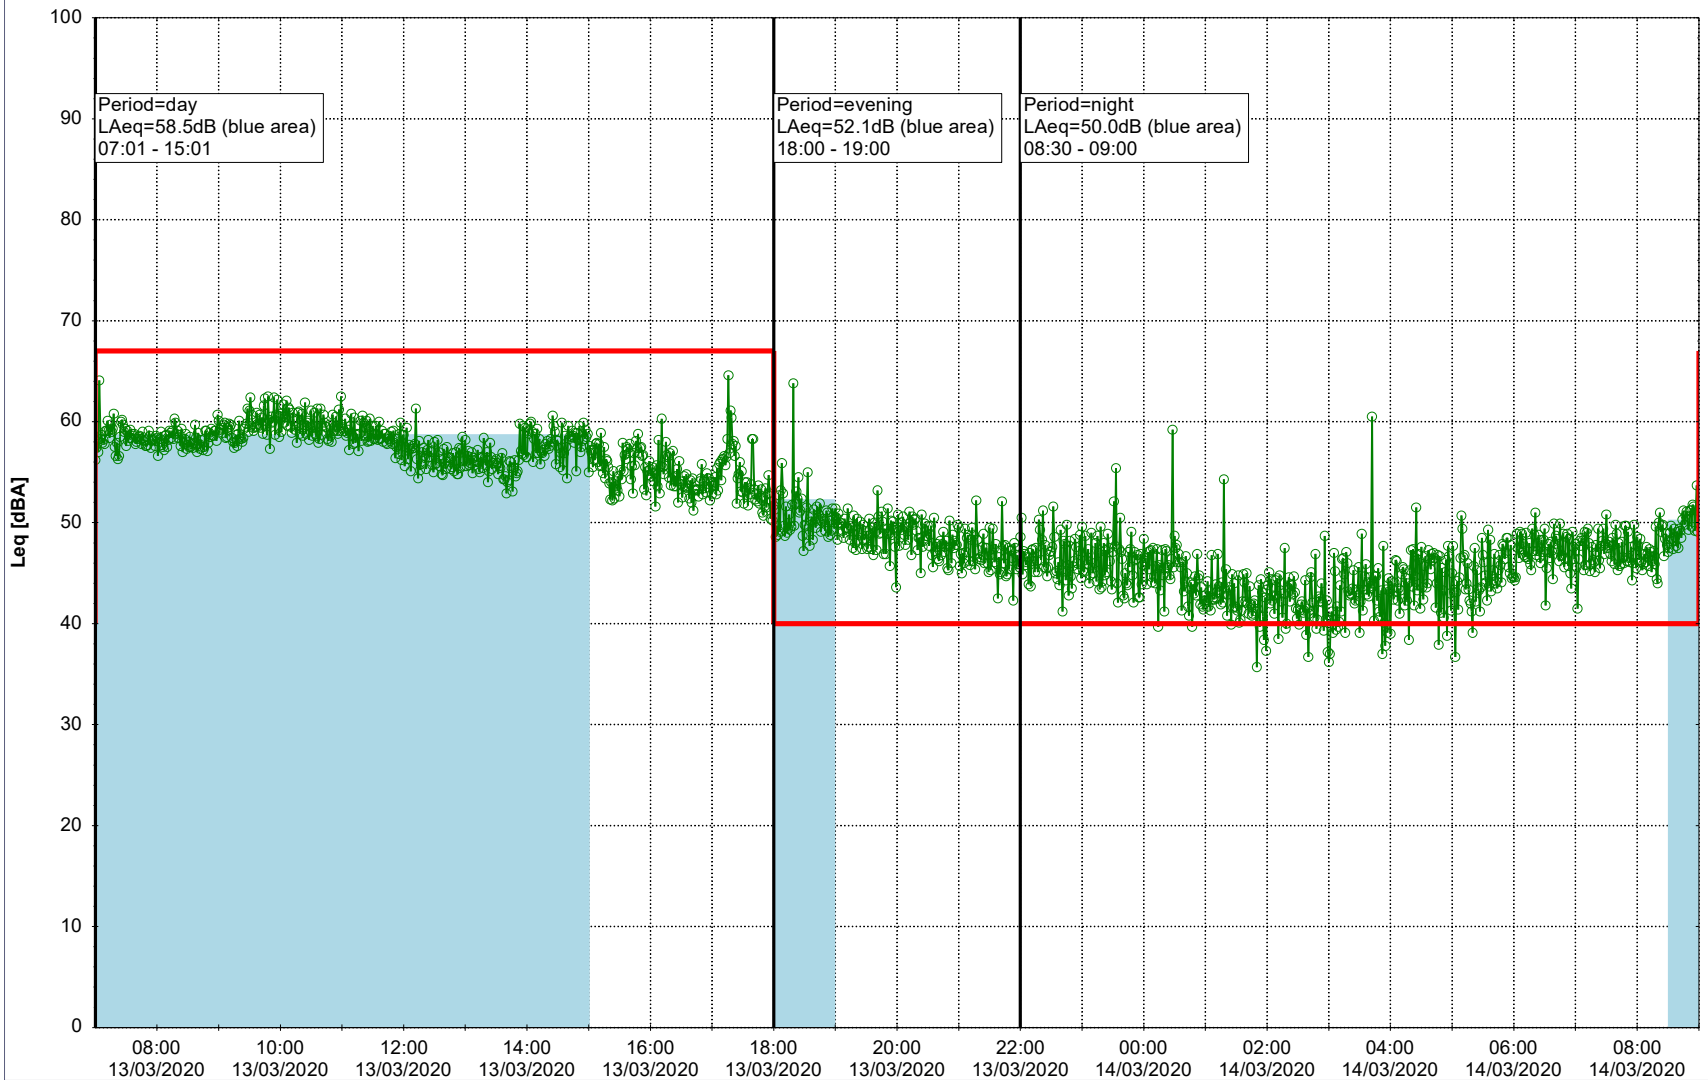

### Noise Time Related Diagram

12/03/2020  
13/03/2020

○○○ SLU\_NS01

**Project:** Kronos Sydhavnen  
**Construction:** Sluseholmen  
**Location:** N-V

Plan View

Remarks

...

### Noise Time Related Diagram

13/03/2020  
14/03/2020

○○○○ SLU\_NS01

Project: Kronos Sydhavnen  
Construction: Sluseholmen  
Location: N-V

Plan View

Remarks

...

### Noise Time Related Diagram

14/03/2020  
15/03/2020

SLU\_NS01

Project: Kronos Sydhavnen  
Construction: Sluseholmen  
Location: N-V

Plan View

Remarks

...