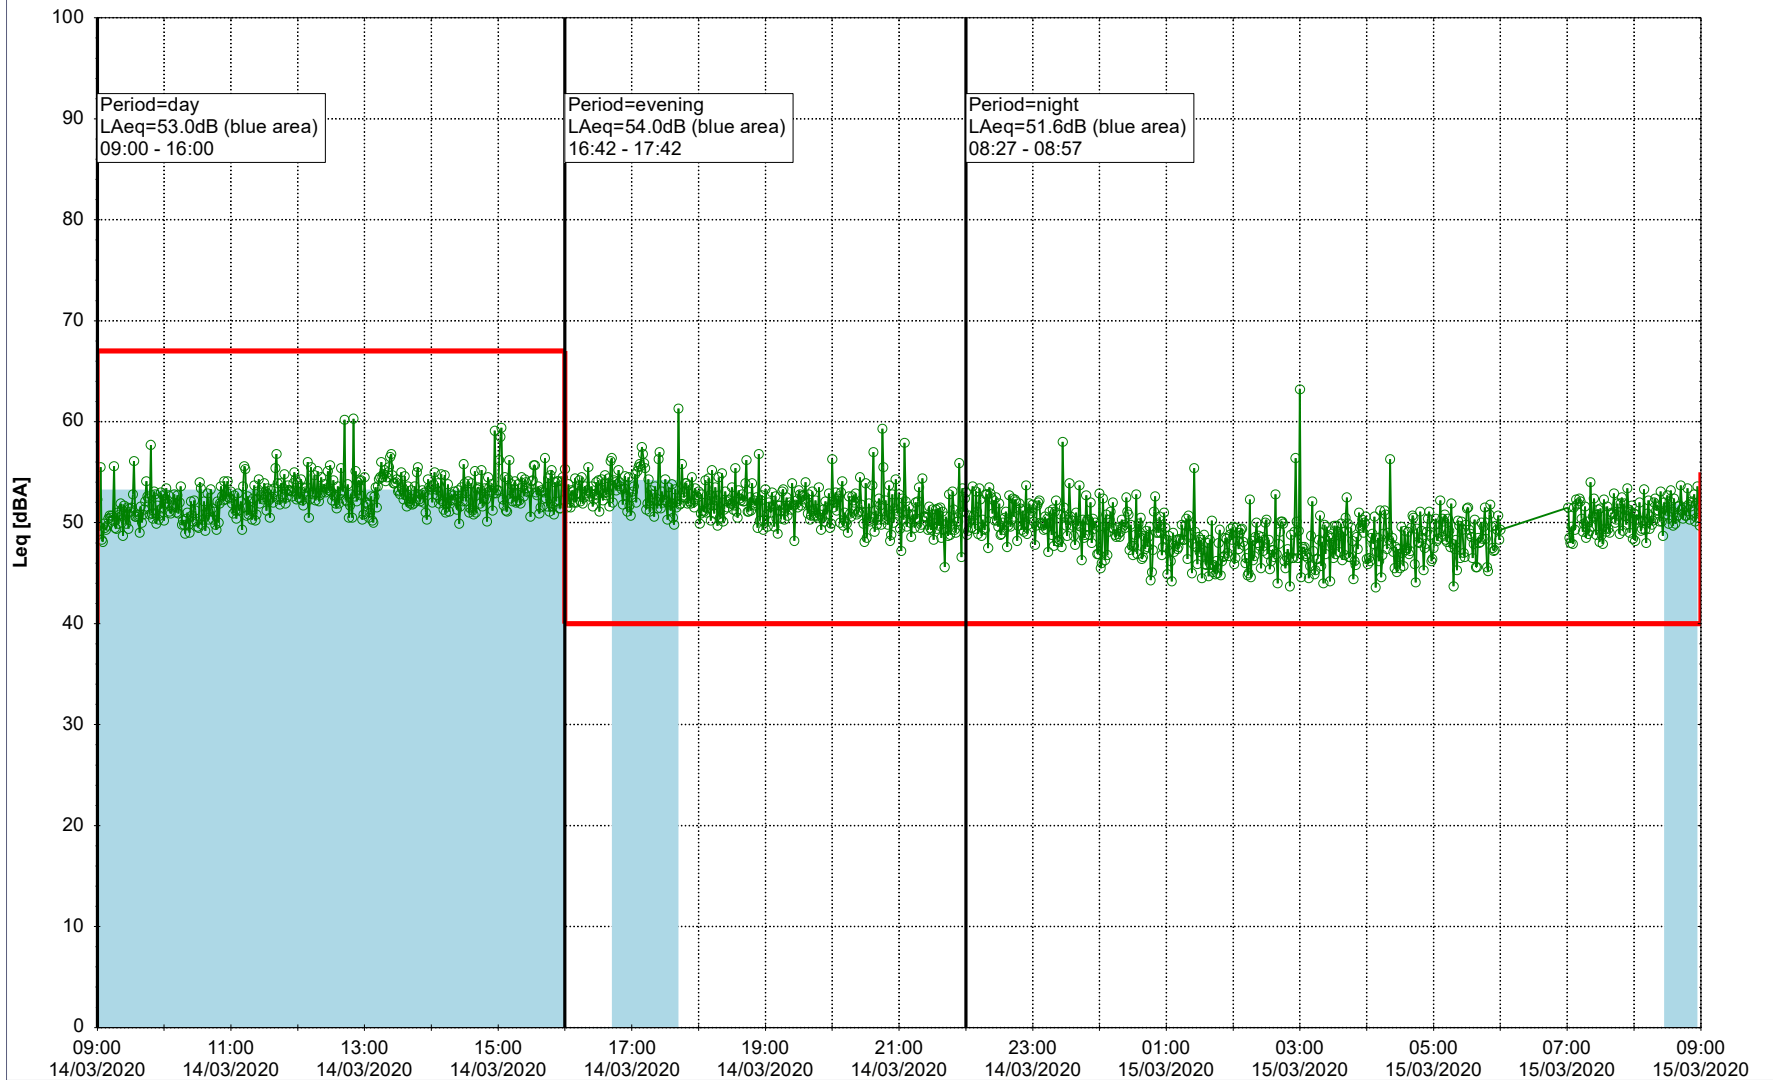

### Noise Time Related Diagram

13/03/2020  
14/03/2020

○○○○ SLU\_NS01

Project: Kronos Sydhavnen  
Construction: Sluseholmen  
Location: N-V

Plan View

Remarks

...

### Noise Time Related Diagram

14/03/2020  
15/03/2020

SLU\_NS01

Project: Kronos Sydhavnen  
Construction: Sluseholmen  
Location: N-V

Plan View

Remarks

...