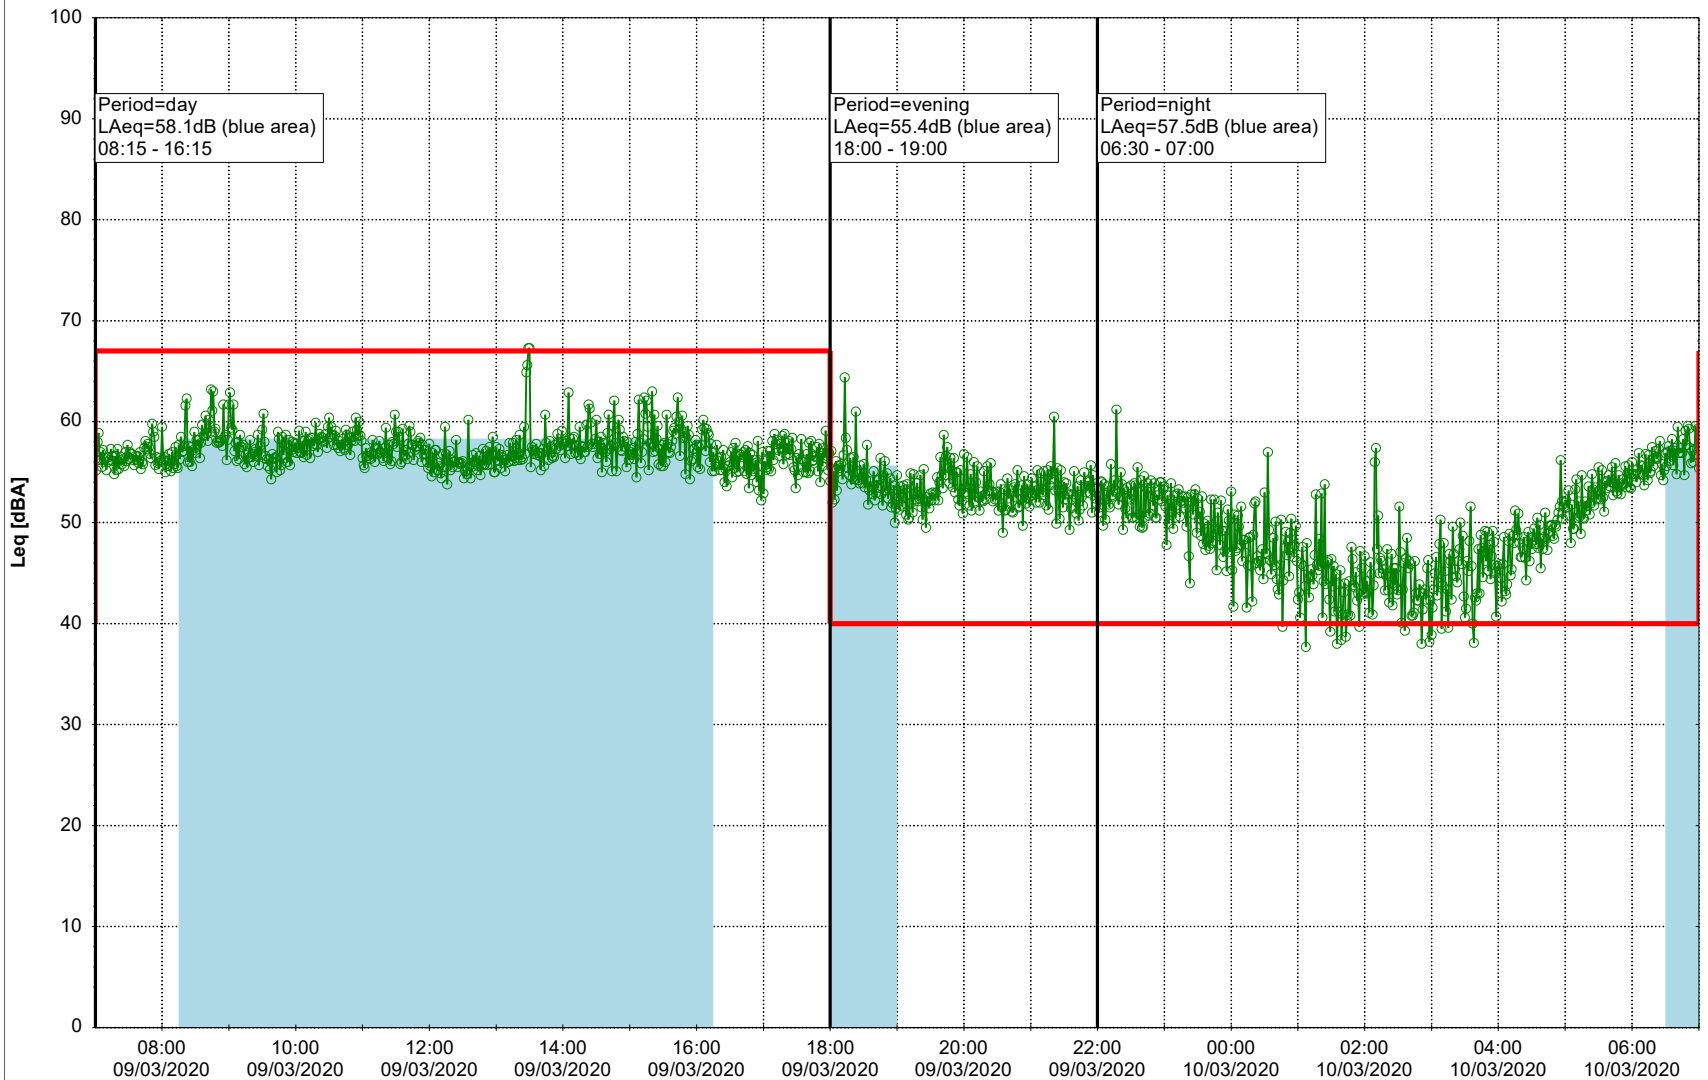

**Project:** Kronos Sydhavnen  
**Construction:** Sluseholmen  
**Location:** N-V

Plan View

Remarks

...

### Noise Time Related Diagram

09/03/2020  
10/03/2020

○○○ SLU\_NS01

**Project:** Kronos Sydhavnen  
**Construction:** Sluseholmen  
**Location:** N-V

Plan View

Remarks

...

### Noise Time Related Diagram

10/03/2020  
11/03/2020

SLU\_NS01

**Project:** Kronos Sydhavnen  
**Construction:** Sluseholmen  
**Location:** N-V

Plan View

Remarks

...

### Noise Time Related Diagram

14/03/2020  
15/03/2020

SLU\_NS01

Project: Kronos Sydhavnen  
Construction: Sluseholmen  
Location: N-V

Plan View

Remarks

...