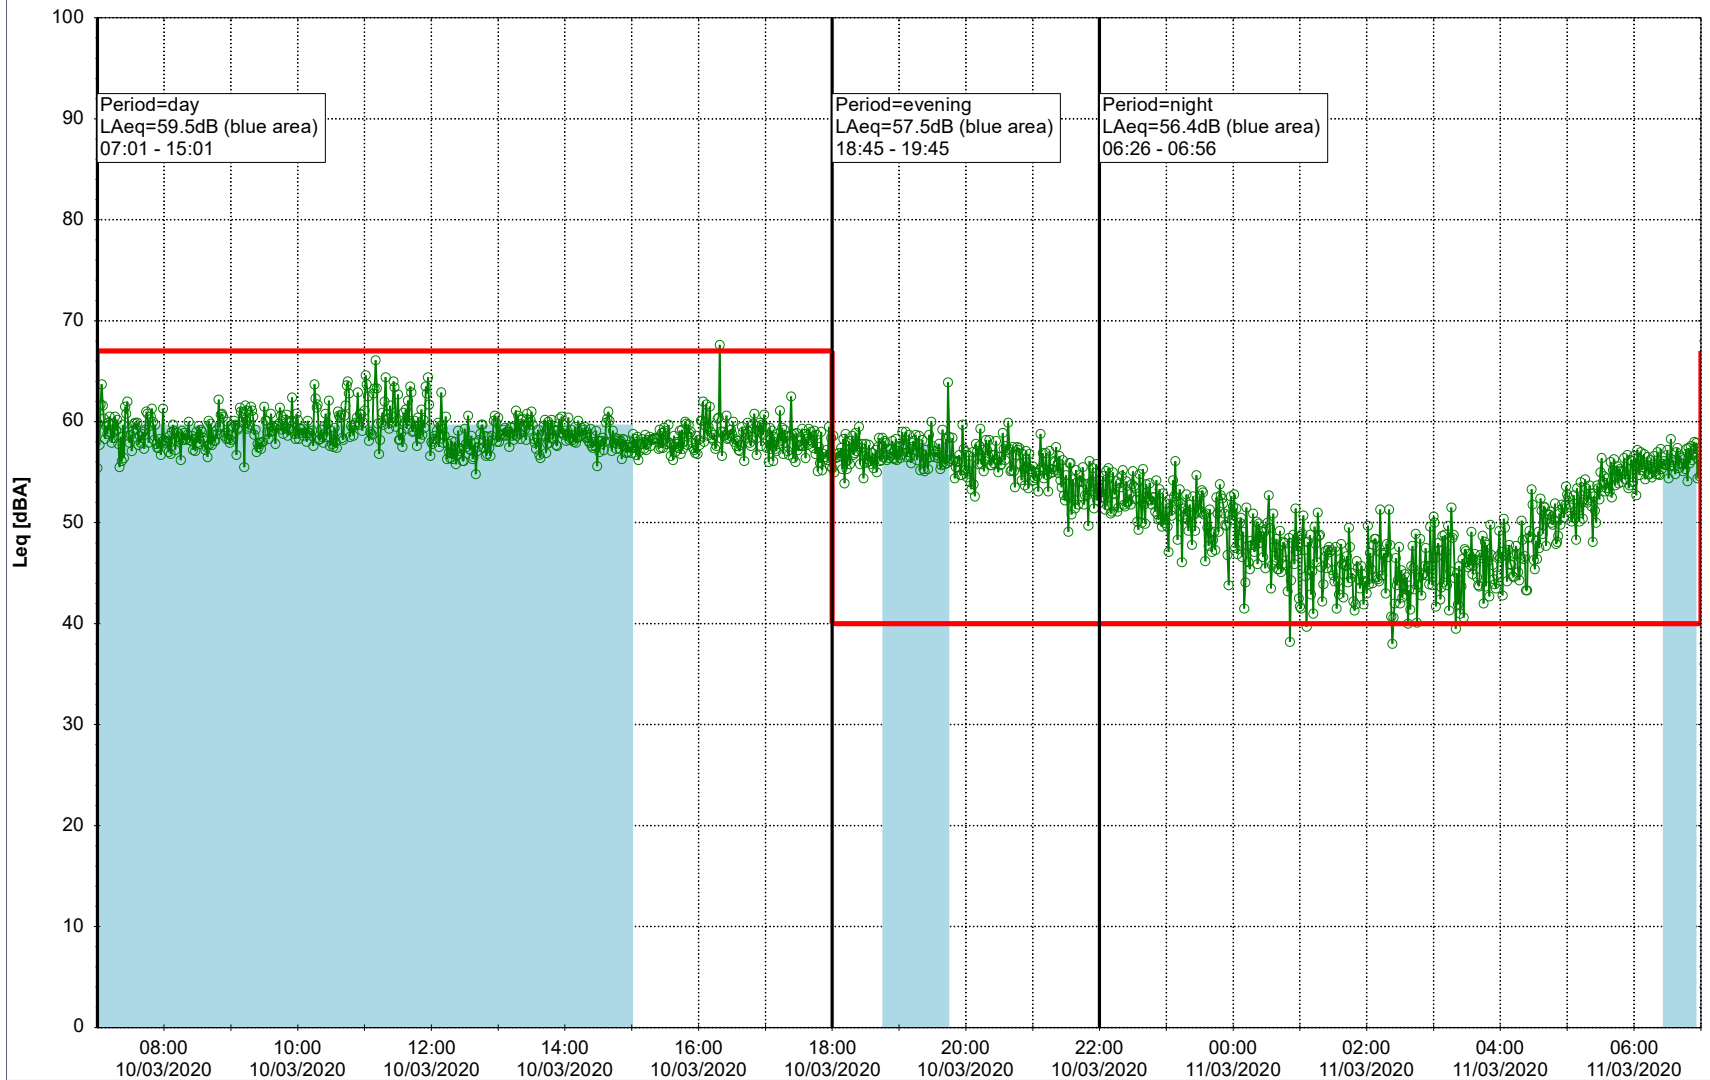

### Noise Time Related Diagram

09/03/2020  
10/03/2020

○○○ SLU\_NS01

**Project:** Kronos Sydhavnen  
**Construction:** Sluseholmen  
**Location:** N-V

Plan View

Remarks

...

### Noise Time Related Diagram

10/03/2020  
11/03/2020

SLU\_NS01

**Project:** Kronos Sydhavnen  
**Construction:** Sluseholmen  
**Location:** N-V

Plan View

Remarks

...

### Noise Time Related Diagram

14/03/2020  
15/03/2020

SLU\_NS01

Project: Kronos Sydhavnen  
Construction: Sluseholmen  
Location: N-V

Plan View

Remarks

...