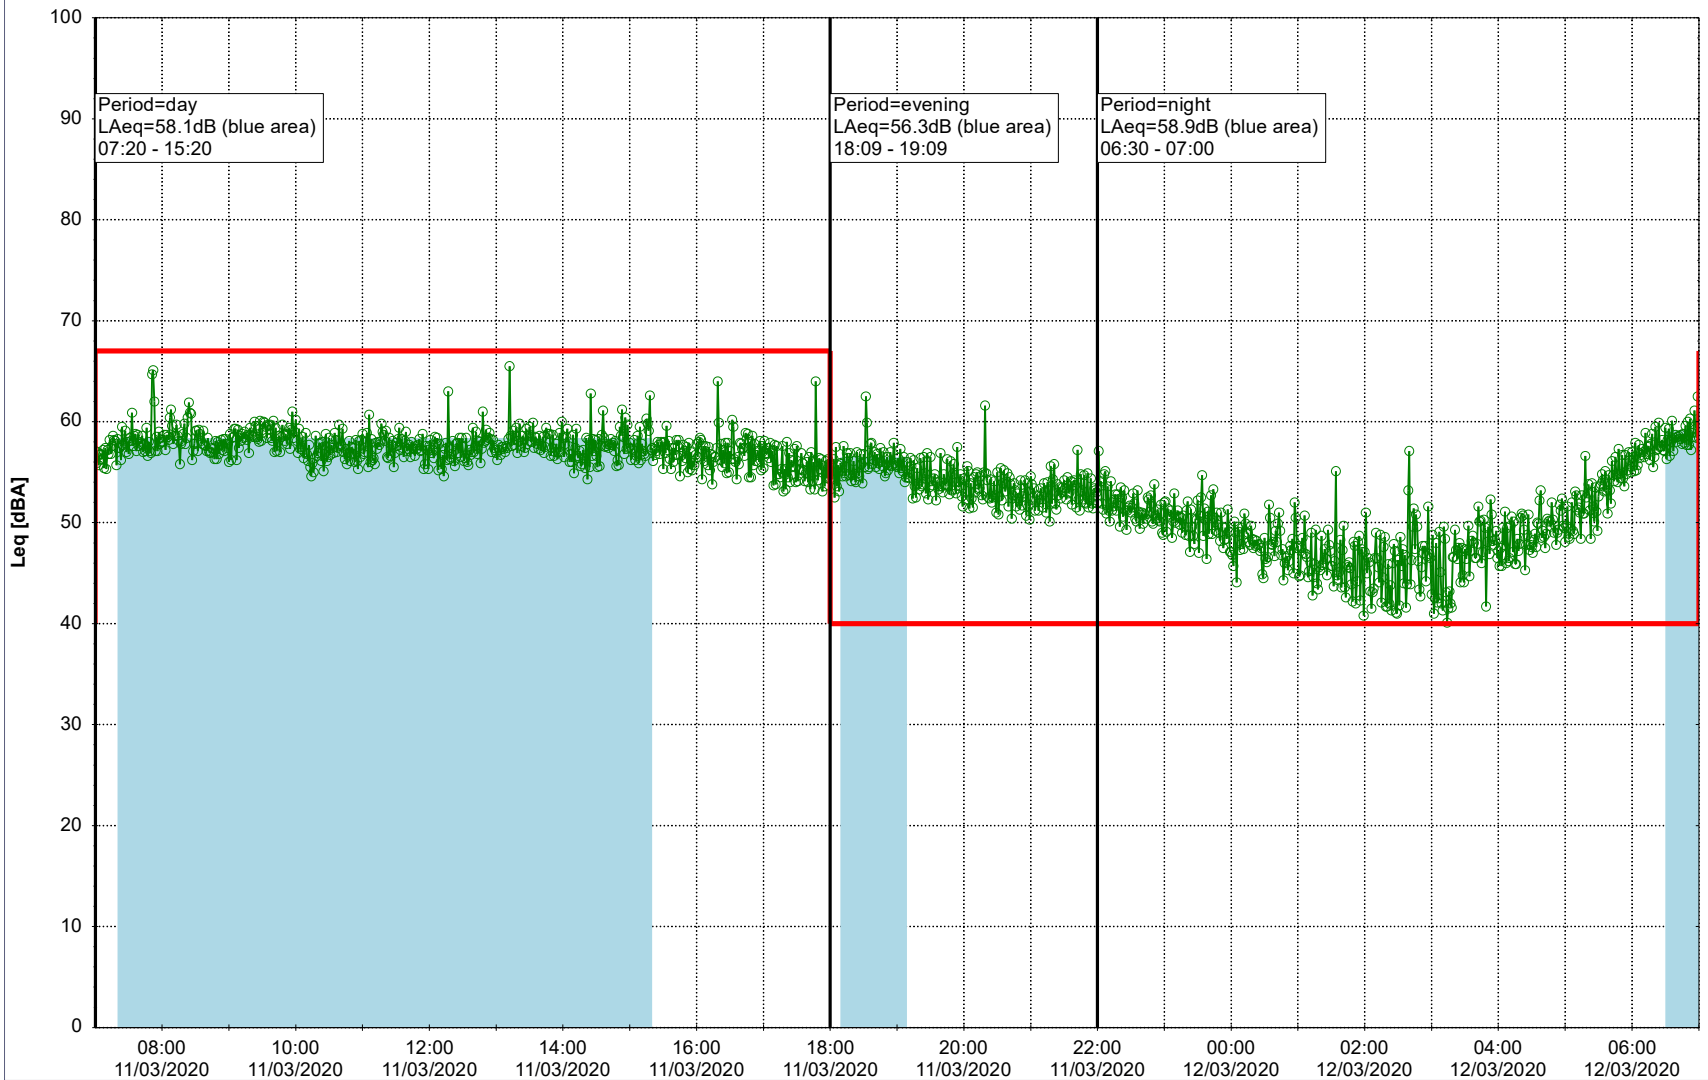

### Noise Time Related Diagram

10/03/2020  
11/03/2020

SLU\_NS01

**Project:** Kronos Sydhavnen  
**Construction:** Sluseholmen  
**Location:** N-V

Plan View

Remarks

...

### Noise Time Related Diagram

11/03/2020  
12/03/2020

○○○ SLU\_NS01

**Project:** Kronos Sydhavnen  
**Construction:** Sluseholmen  
**Location:** N-V

Plan View

Remarks

...