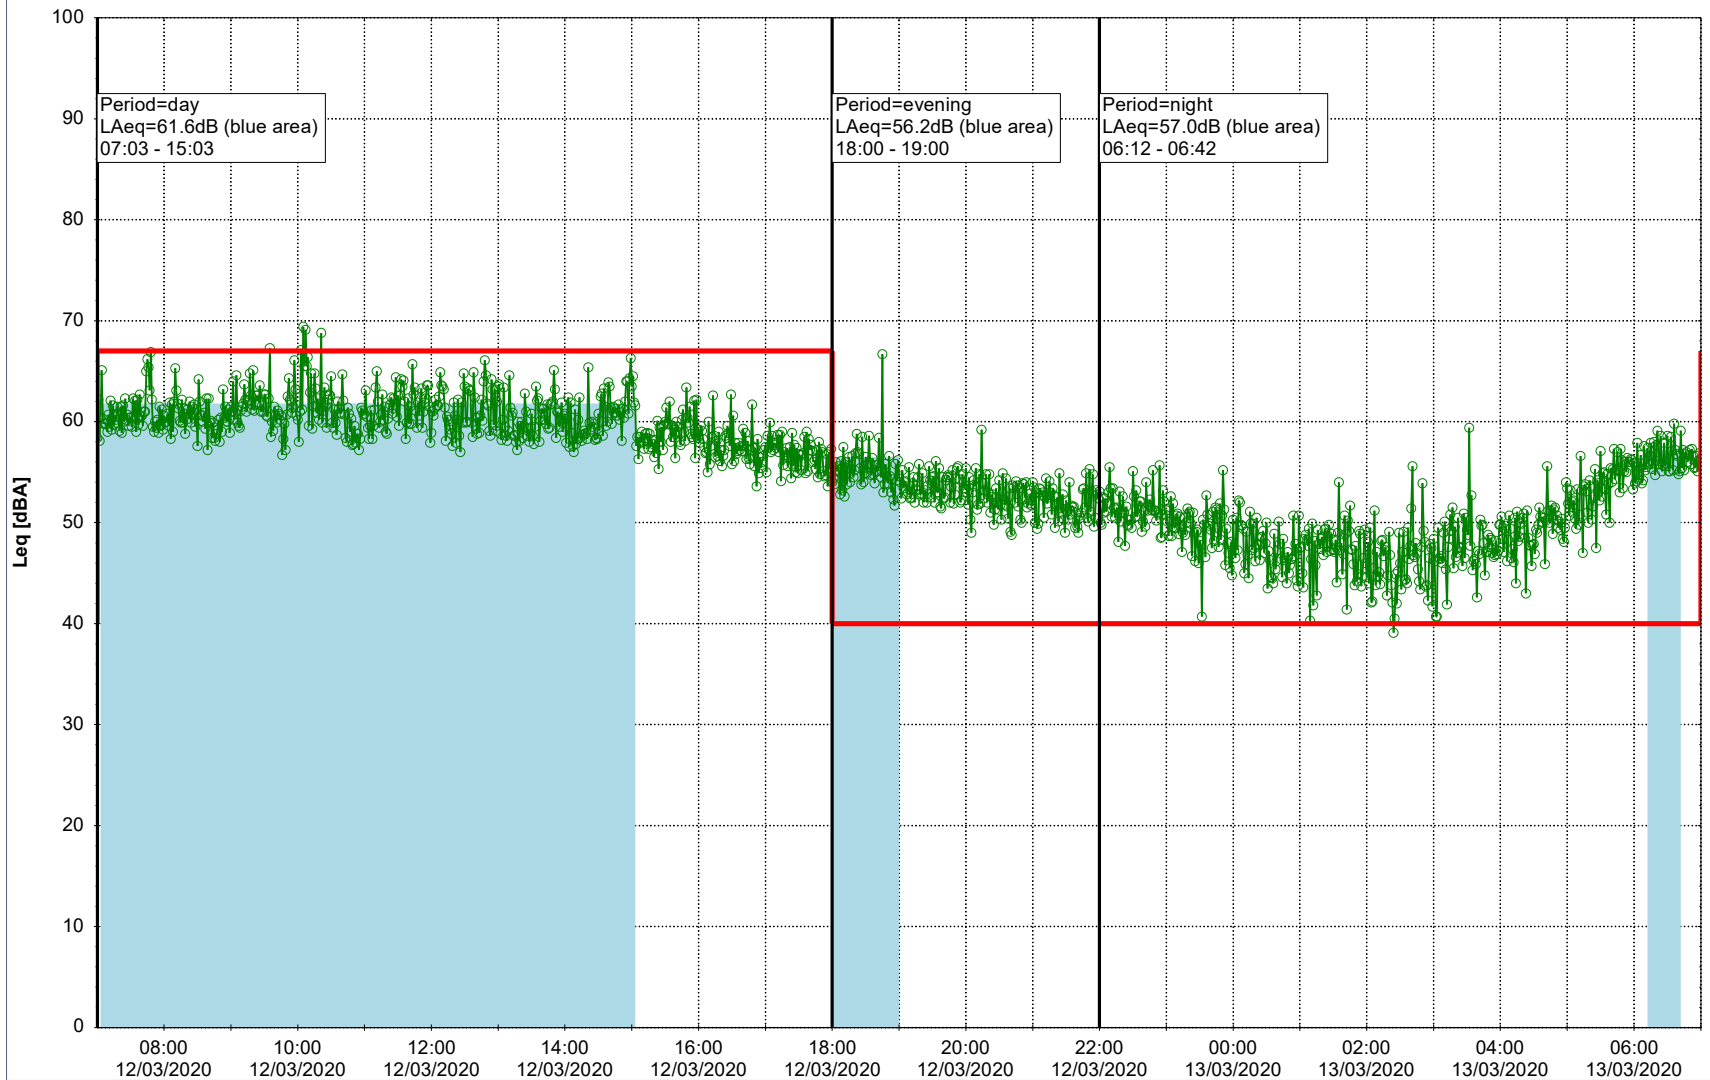

### Noise Time Related Diagram

11/03/2020  
12/03/2020

○○○ SLU\_NS01

**Project:** Kronos Sydhavnen  
**Construction:** Sluseholmen  
**Location:** N-V

Plan View

Remarks

...

### Noise Time Related Diagram

12/03/2020  
13/03/2020

○○○ SLU\_NS01

**Project:** Kronos Sydhavnen  
**Construction:** Sluseholmen  
**Location:** N-V

Plan View

Remarks

...