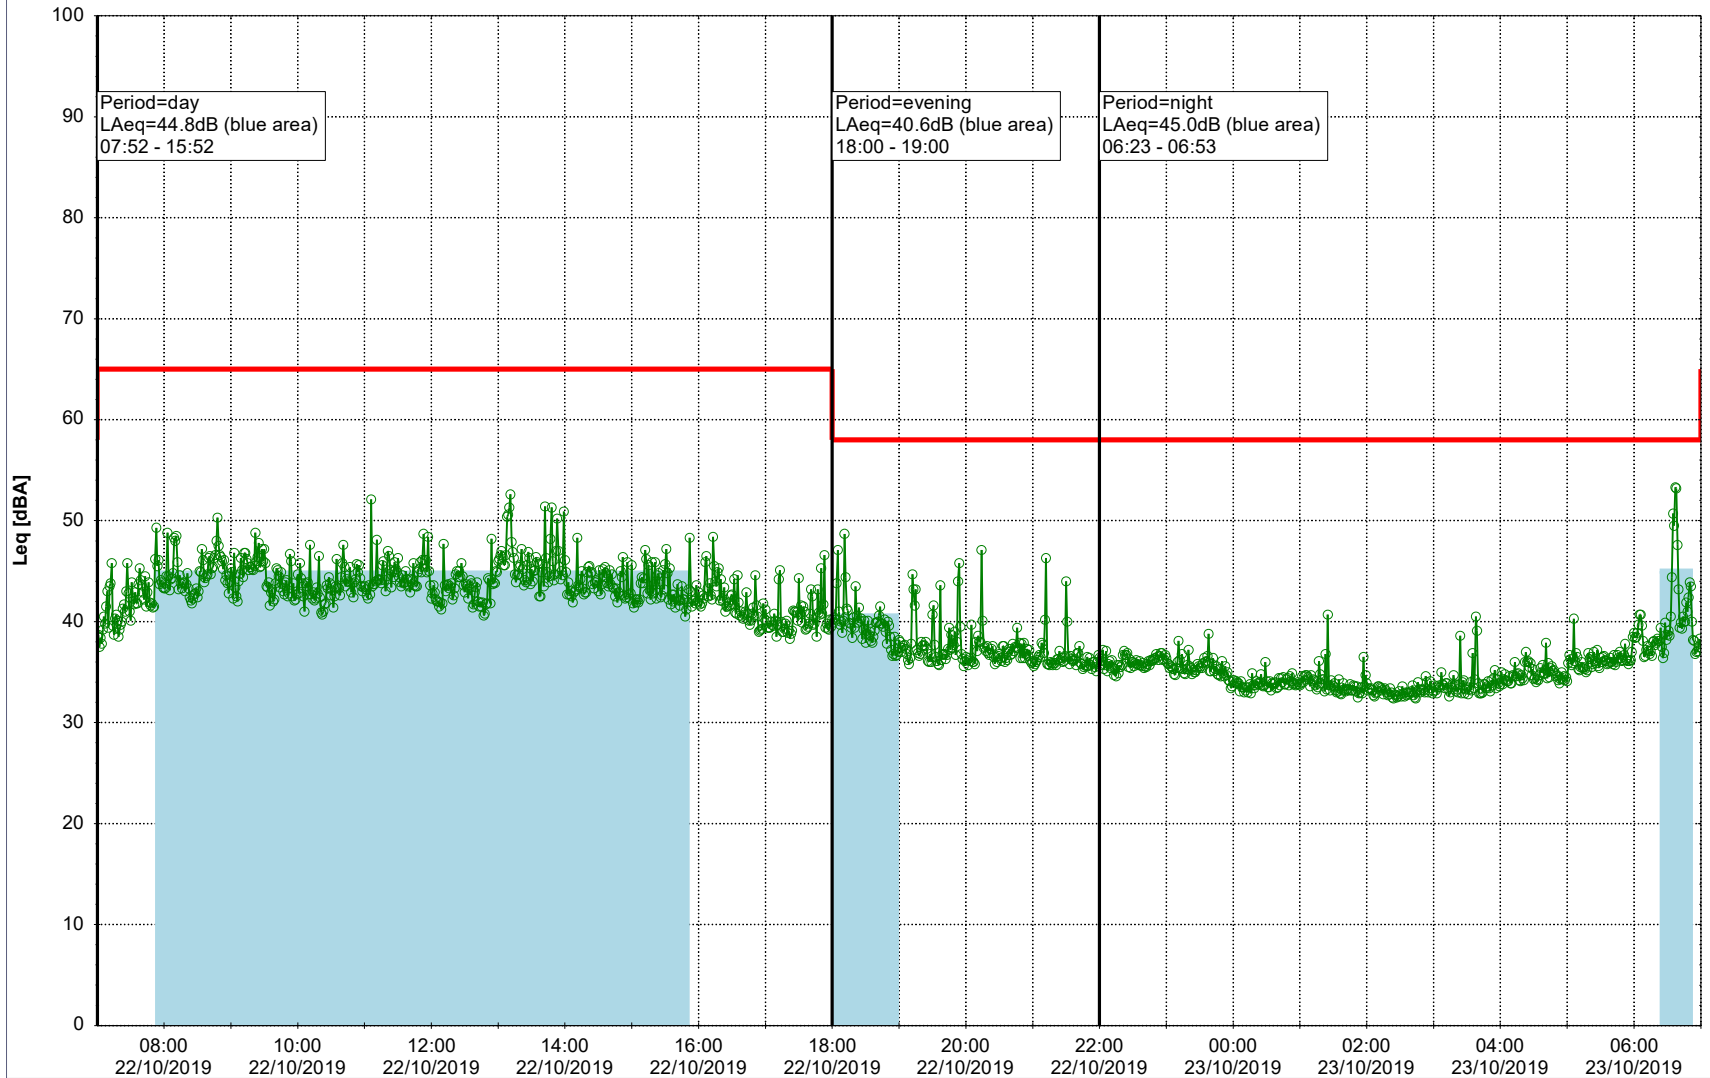

Plan View

Remarks

...

Noise Time Related Diagram

22/10/2019
23/10/2019

○○○ EBR-OVK_NS01

Project: Kronos Sydhavnen
Construction: Enghave Brygge
Location: N-V

Plan View

Remarks

...

Noise Time Related Diagram

23/10/2019
24/10/2019

○○○ EBR-OVK_NS01

Project: Kronos Sydhavnen
Construction: Enghave Brygge
Location: N-V

Plan View

Remarks