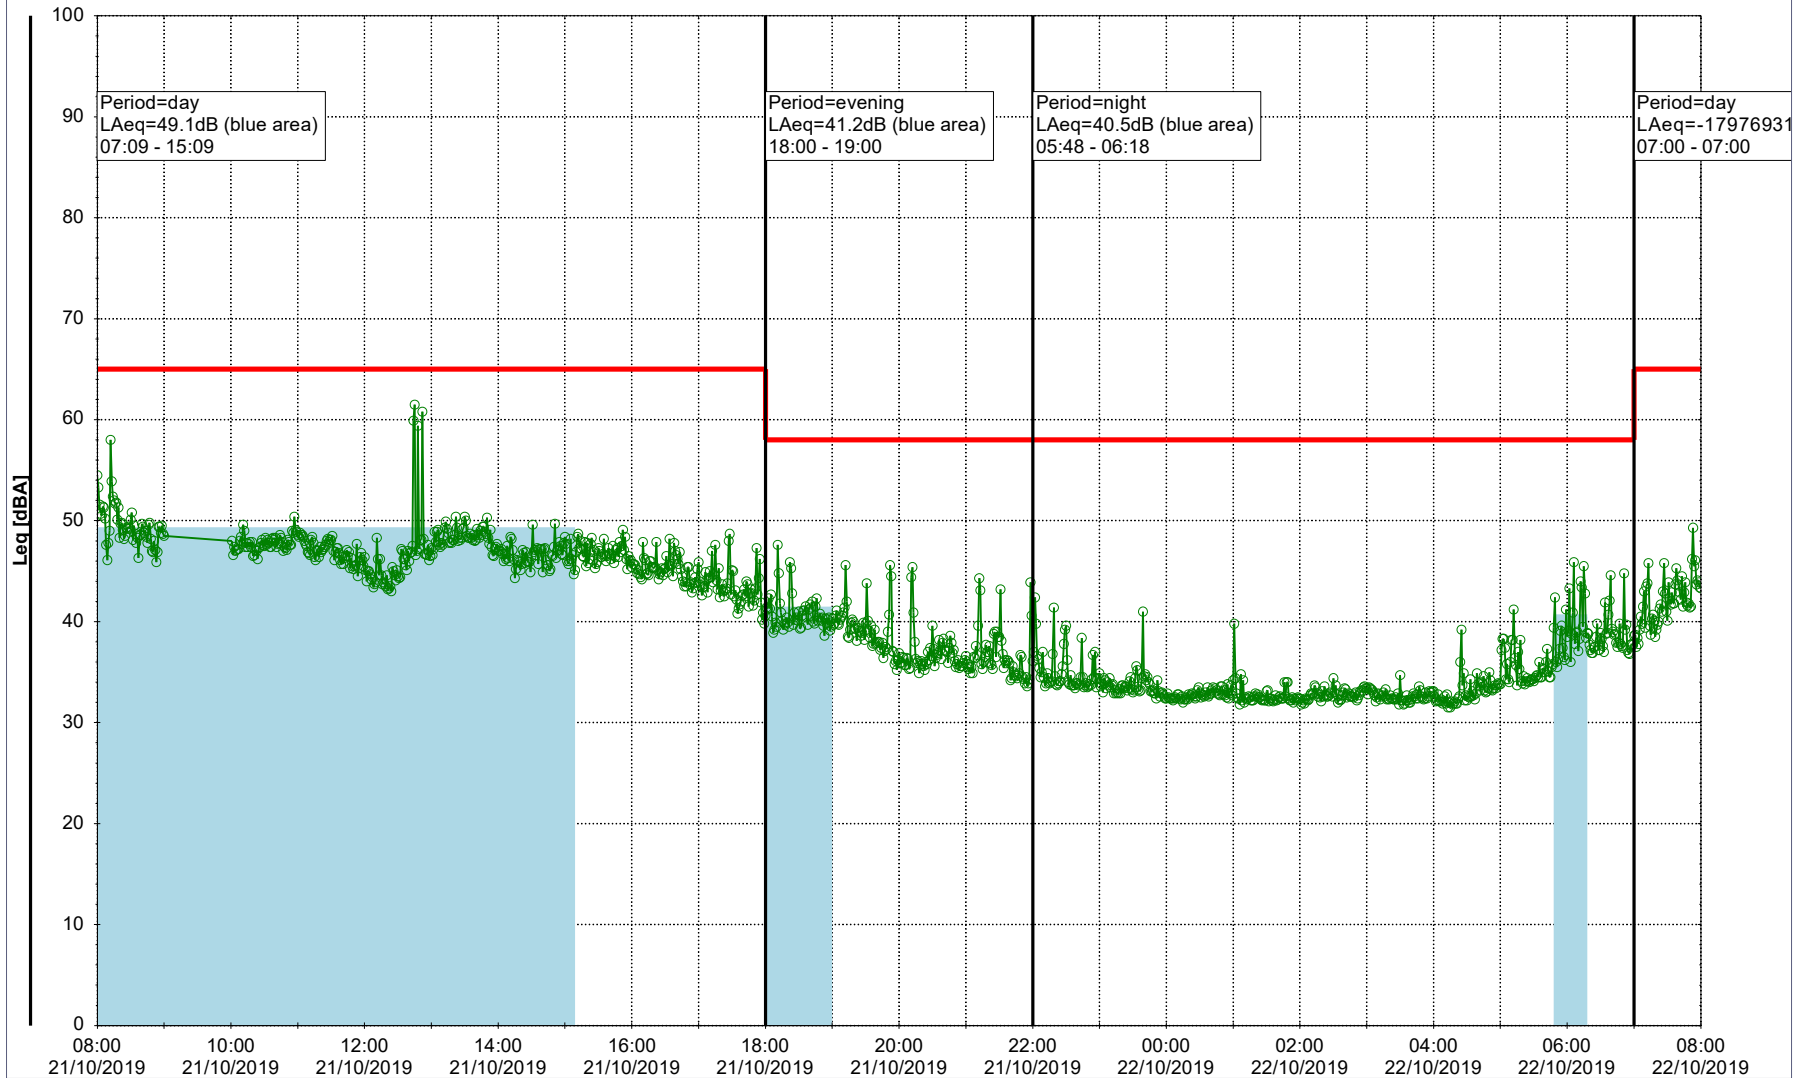

Project: Kronos Sydhavnen
Construction: Enghave Brygge
Location: N-V

Plan View

Remarks

...

Noise Time Related Diagram

21/10/2019
22/10/2019

○○○○ EBR-OVK_NS01

Project: Kronos Sydhavnen
Construction: Enghave Brygge
Location: N-V

Plan View

Remarks

...

Noise Time Related Diagram

22/10/2019
23/10/2019

○○○ EBR-OVK_NS01

Project: Kronos Sydhavnen
Construction: Enghave Brygge
Location: N-V

Plan View

Remarks

...

Noise Time Related Diagram

23/10/2019
24/10/2019

○○○ EBR-OVK_NS01

Project: Kronos Sydhavnen
Construction: Enghave Brygge
Location: N-V

Plan View

Remarks