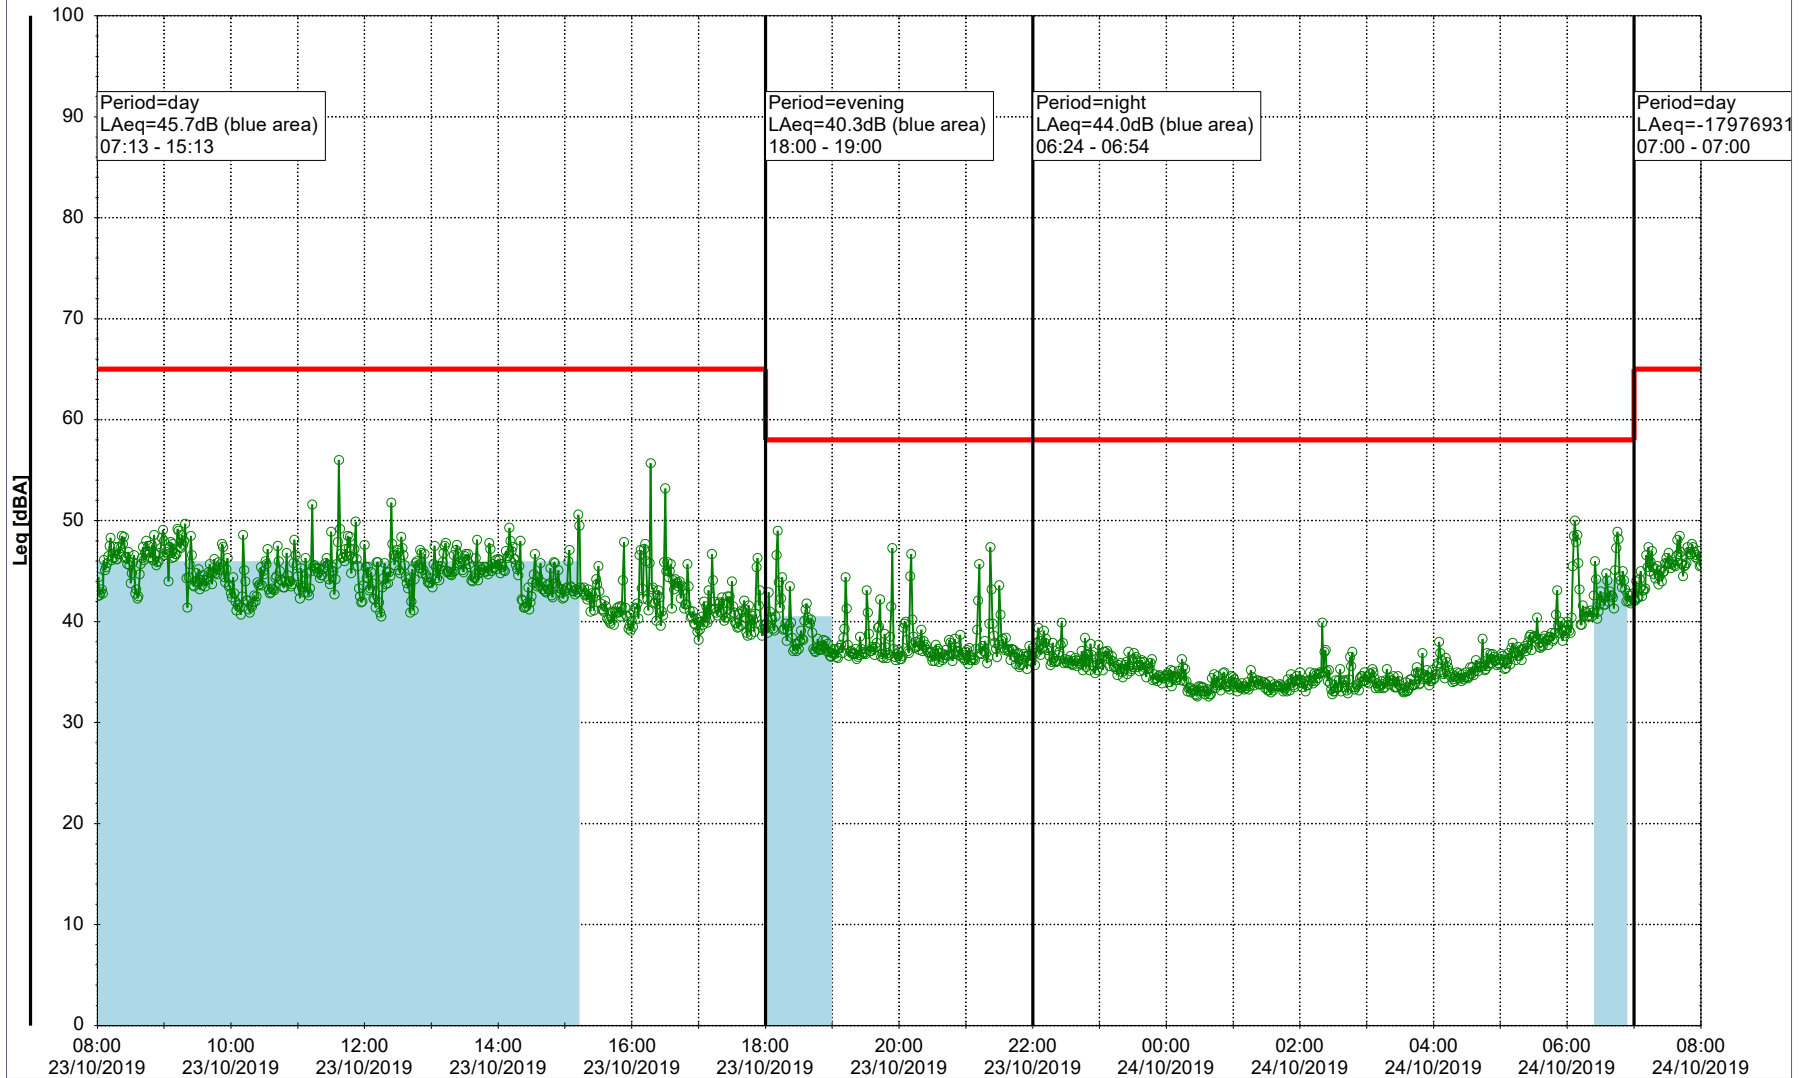

Plan View

Remarks

...

Noise Time Related Diagram

22/10/2019
23/10/2019

○○○ EBR-OVK_NS01

Project: Kronos Sydhavnen
Construction: Enghave Brygge
Location: N-V

Plan View

Remarks

...

Noise Time Related Diagram

23/10/2019
24/10/2019

○○○ EBR-OVK_NS01

Project: Kronos Sydhavnen
Construction: Enghave Brygge
Location: N-V

Plan View

Remarks