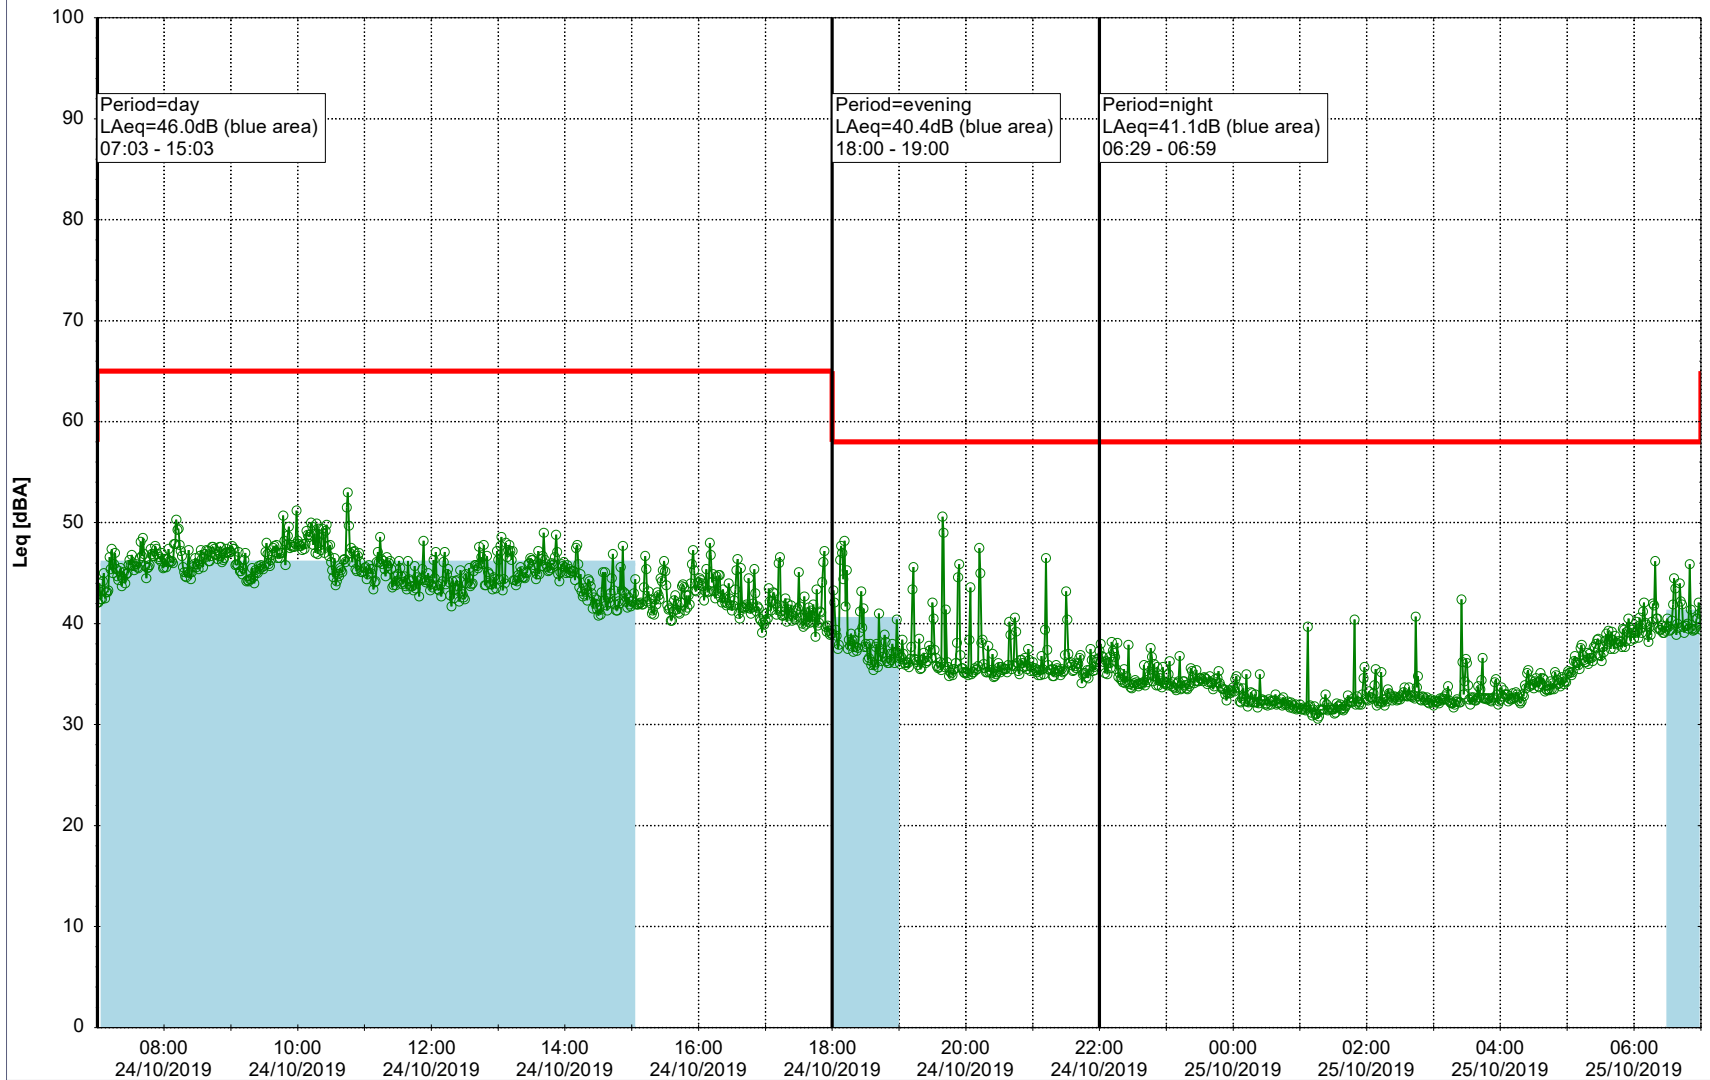

Remarks

...

Noise Time Related Diagram

23/10/2019
24/10/2019

○○○ EBR-OVK_NS01

Project: Kronos Sydhavnen
Construction: Enghave Brygge
Location: N-V

Plan View

Remarks

...

Noise Time Related Diagram

24/10/2019
25/10/2019

○○○○ EBR-OVK_NS01

Project: Kronos Sydhavnen
Construction: Enghave Brygge
Location: N-V

Plan View

Remarks

...

Noise Time Related Diagram

25/10/2019
26/10/2019

○○○○ EBR-OVK_NS01

Project: Kronos Sydhavnen
Construction: Enghave Brygge
Location: N-V

Plan View

Remarks

...

Noise Time Related Diagram