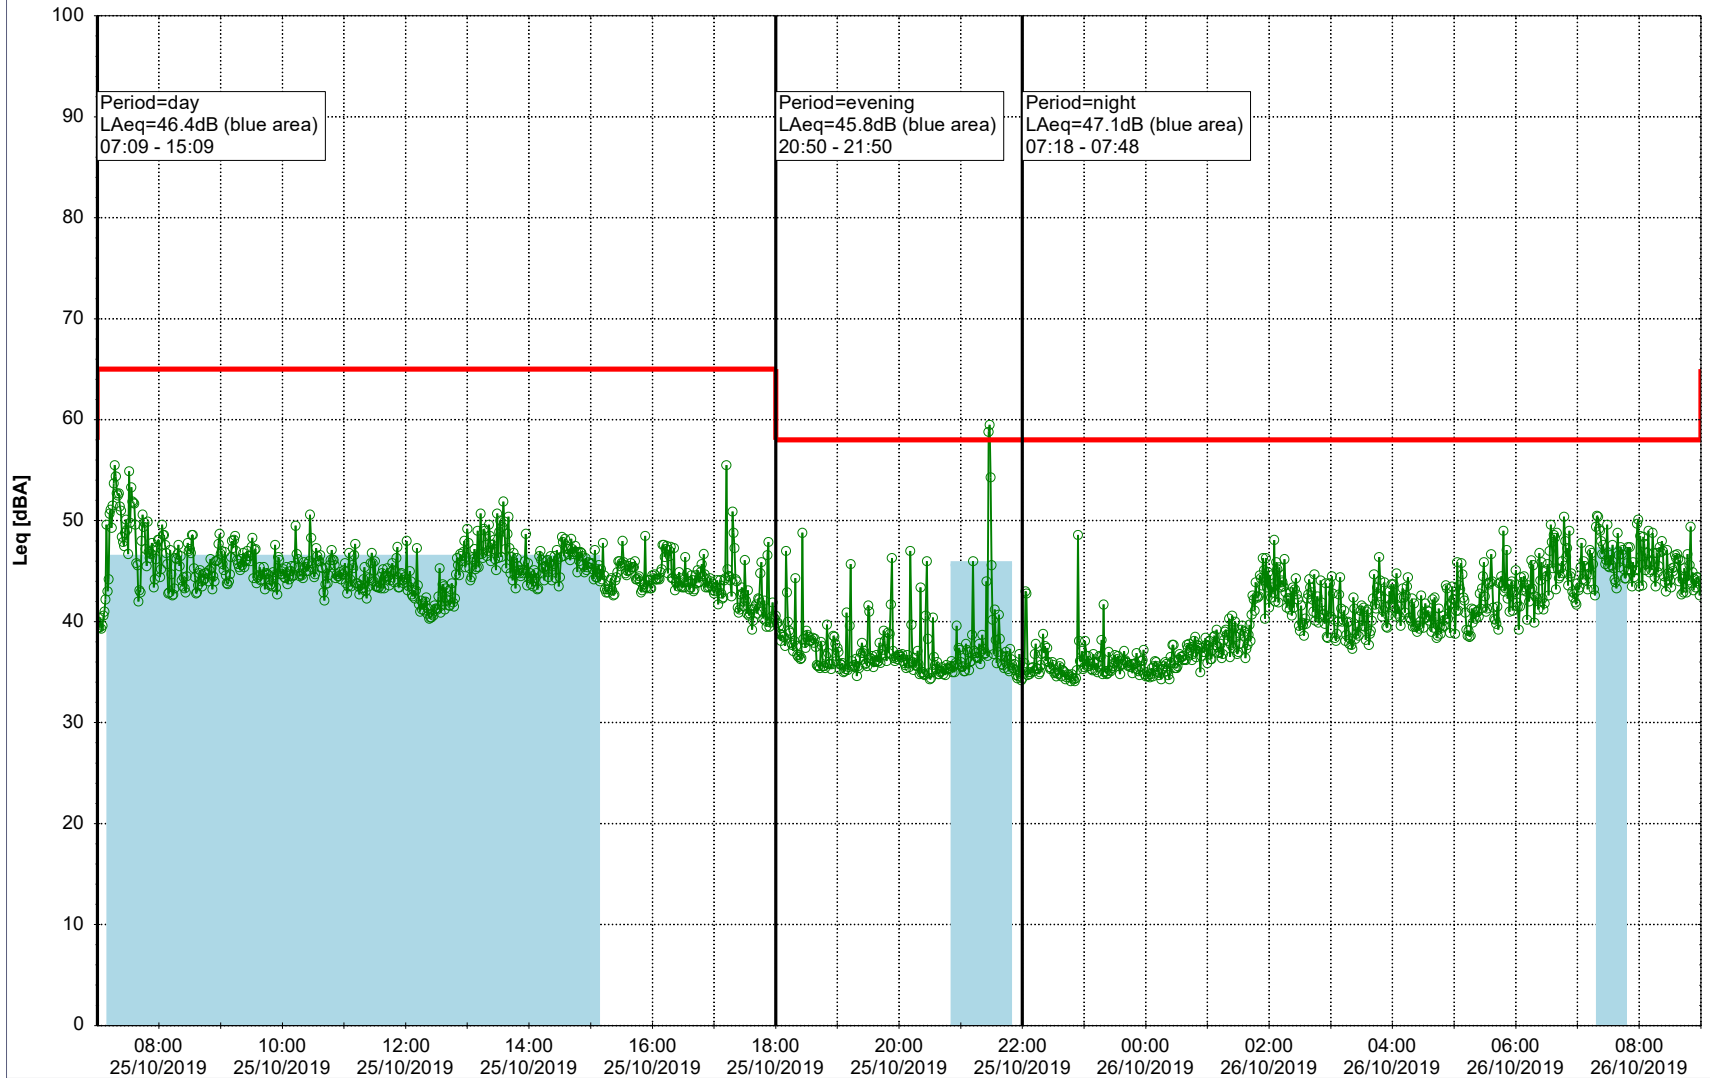

...

Noise Time Related Diagram

24/10/2019
25/10/2019

○○○○ EBR-OVK_NS01

Project: Kronos Sydhavnen
Construction: Enghave Brygge
Location: N-V

Plan View

Remarks

...

Noise Time Related Diagram

25/10/2019
26/10/2019

○○○○ EBR-OVK_NS01

Project: Kronos Sydhavnen
Construction: Enghave Brygge
Location: N-V

Plan View

Remarks

...

Noise Time Related Diagram

26/10/2019
27/10/2019

○○○ EBR-OVK_NS01

Project: Kronos Sydhavnen
Construction: Enghave Brygge
Location: N-V

Plan View

Remarks

...

Noise Time Related Diagram

27/10/2019
28/10/2019