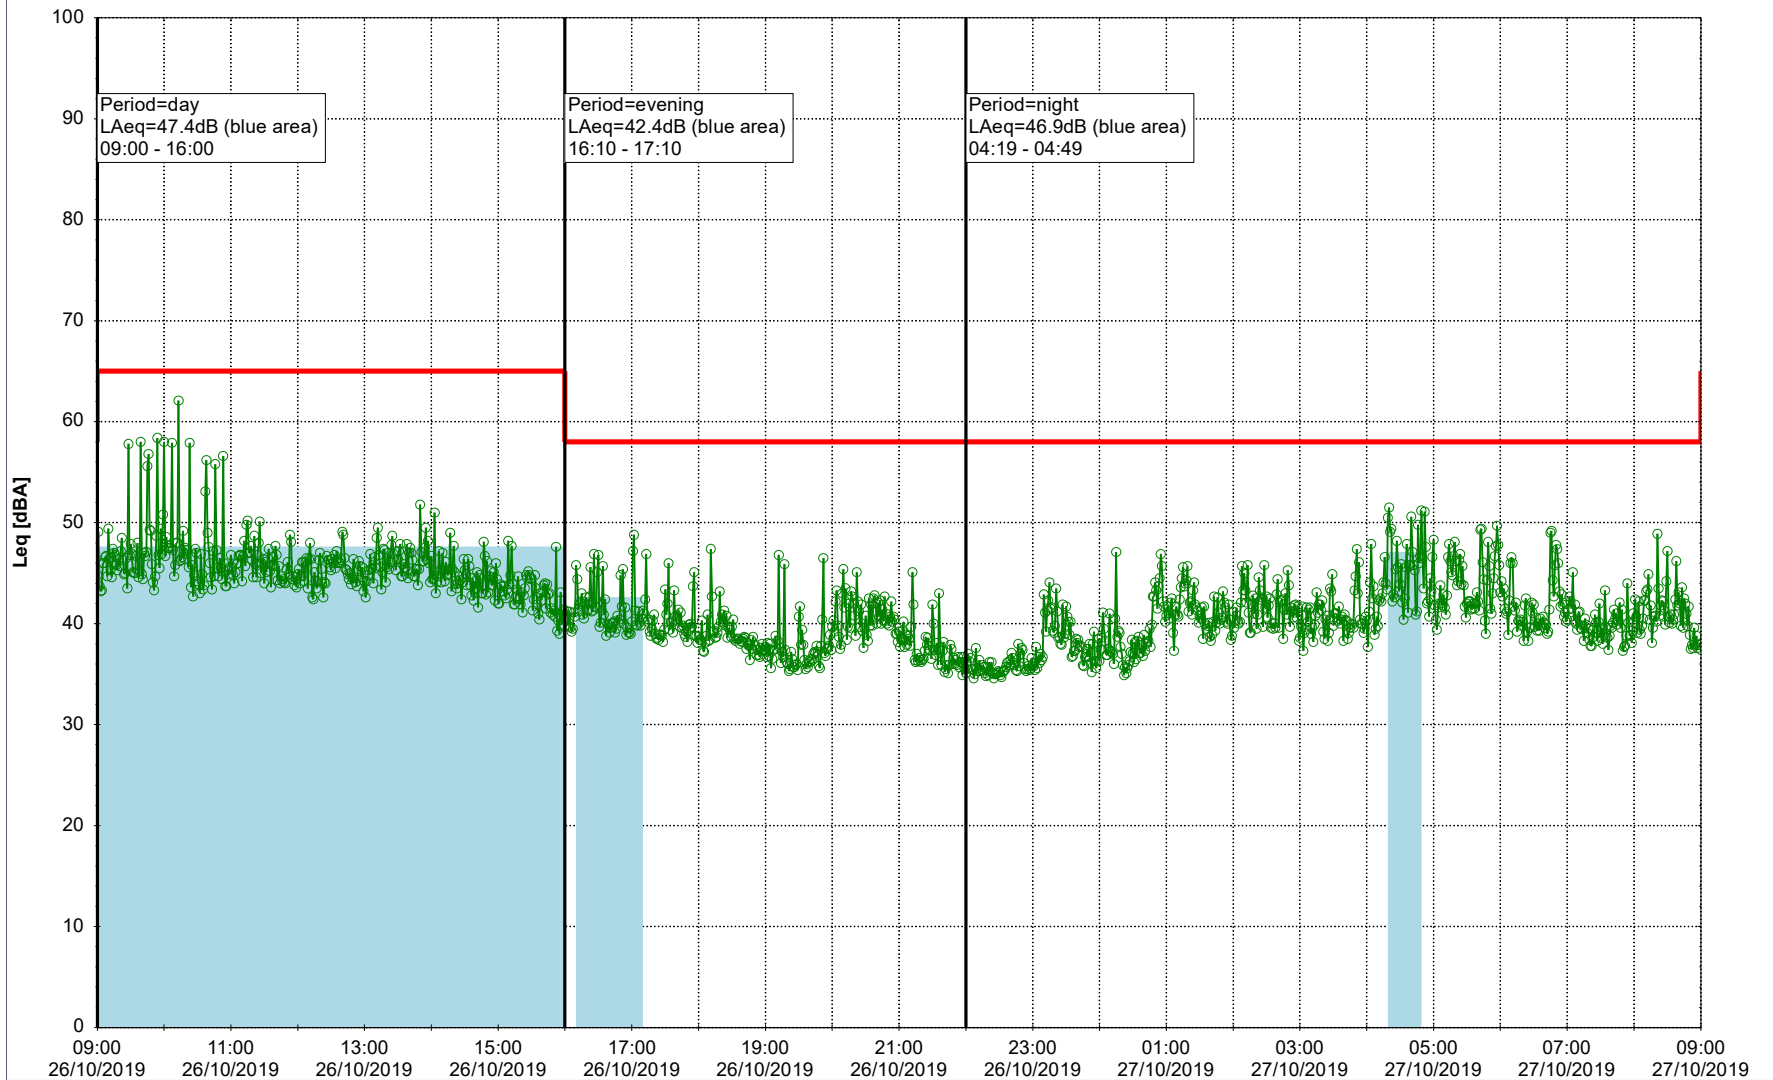

Noise Time Related Diagram

25/10/2019
26/10/2019

○○○○ EBR-OVK_NS01

Project: Kronos Sydhavnen
Construction: Enghave Brygge
Location: N-V

Plan View

Remarks

...

Noise Time Related Diagram

26/10/2019
27/10/2019

○○○ EBR-OVK_NS01

Project: Kronos Sydhavnen
Construction: Enghave Brygge
Location: N-V

Plan View

Remarks

...

Noise Time Related Diagram

27/10/2019
28/10/2019