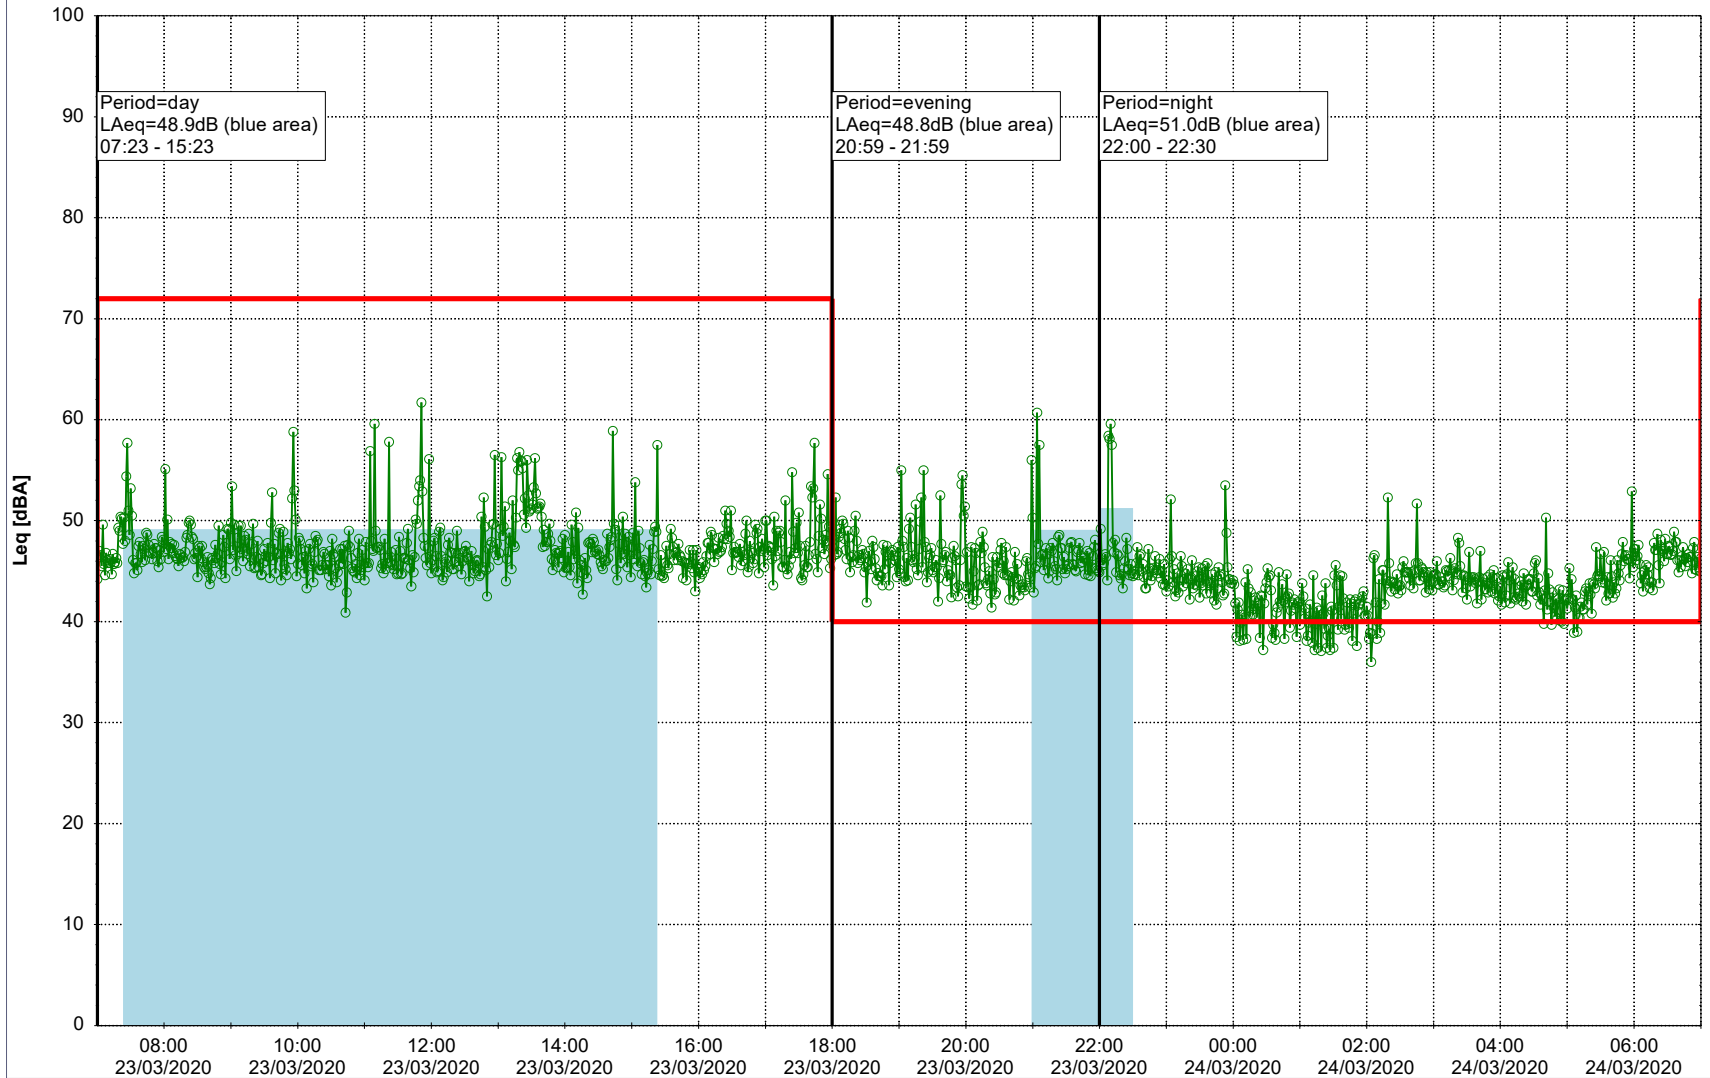

Project: Kronos Sydhavnen
Construction: Mozarts Plads
Location: N-V

23/03/2020
24/03/2020

Plan View

Remarks

...

Noise Time Related Diagram

○○○○ MOP_NS01

Project: Kronos Sydhavnen
Construction: Mozarts Plads
Location: N-V

Plan View

Remarks

...

Noise Time Related Diagram

24/03/2020
25/03/2020

○○○○ MOP_NS01

Project: Kronos Sydhavnen
Construction: Mozarts Plads
Location: N-V

25/03/2020
26/03/2020

Plan View

Remarks

...

Noise Time Related Diagram

○○○○ MOP_NS01

Project: Kronos Sydhavnen
Construction: Mozarts Plads
Location: N-V

26/03/2020
27/03/2020

Plan View

Remarks

...

Noise Time Related Diagram

○○○○ MOP_NS01

Project: Kronos Sydhavnen
Construction: Mozarts Plads
Location: N-V

27/03/2020
28/03/2020

Plan View

Remarks