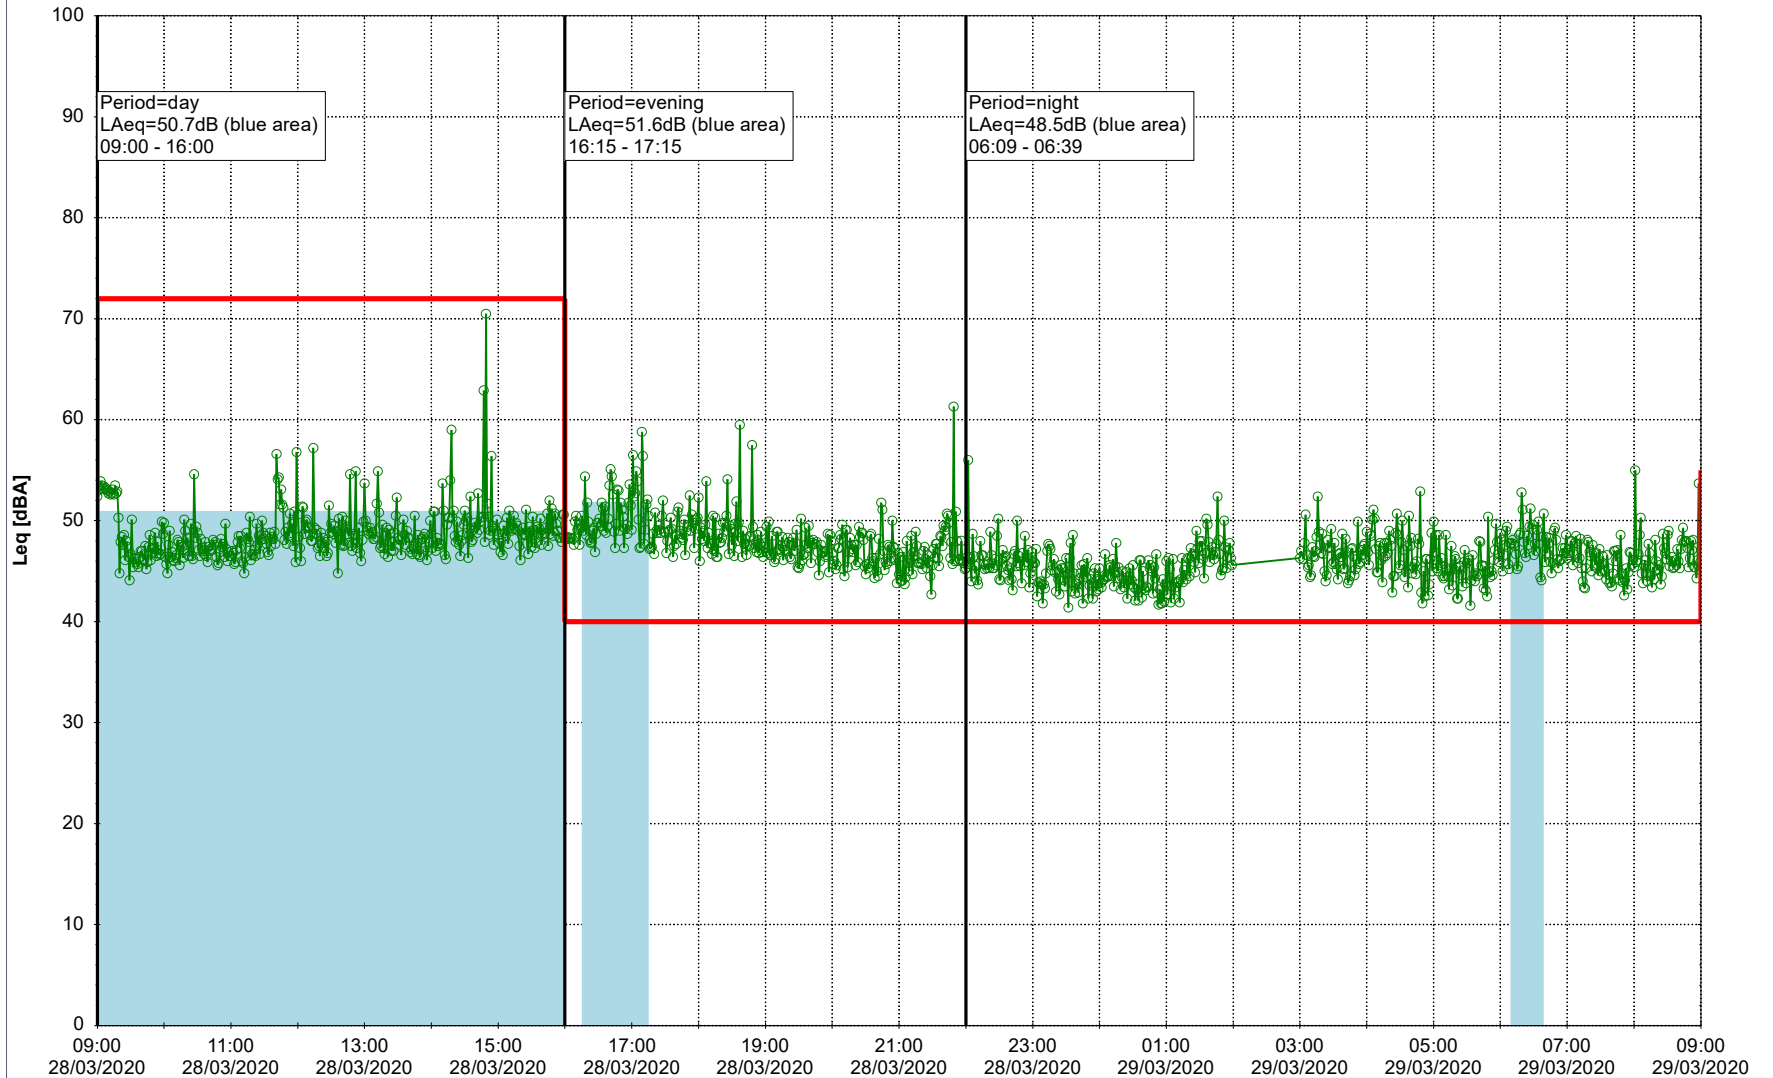

...

Noise Time Related Diagram

○○○○ MOP_NS01

Project: Kronos Sydhavnen
Construction: Mozarts Plads
Location: N-V

28/03/2020
29/03/2020

Plan View

Remarks

...

Noise Time Related Diagram

○○○○ MOP_NS01

Project: Kronos Sydhavnen
Construction: Mozarts Plads
Location: N-V

29/03/2020
30/03/2020

Plan View

Remarks

...

Noise Time Related Diagram