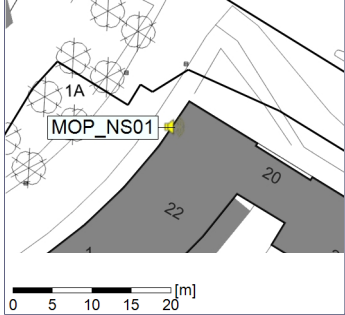

...

Noise Time Related Diagram

○○○○ MOP_NS01

Project: Kronos Sydhavnen
Construction: Mozarts Plads
Location: N-V

28/03/2020
29/03/2020

Plan View

Remarks

...