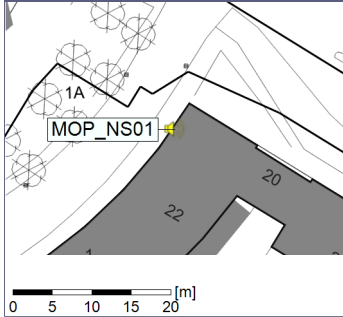

Project: Kronos Sydhavnen
Construction: Mozarts Plads
Location: N-V

23/03/2020
24/03/2020

Plan View

Remarks

...

Noise Time Related Diagram

○○○○ MOP_NS01

Project: Kronos Sydhavnen
Construction: Mozarts Plads
Location: N-V