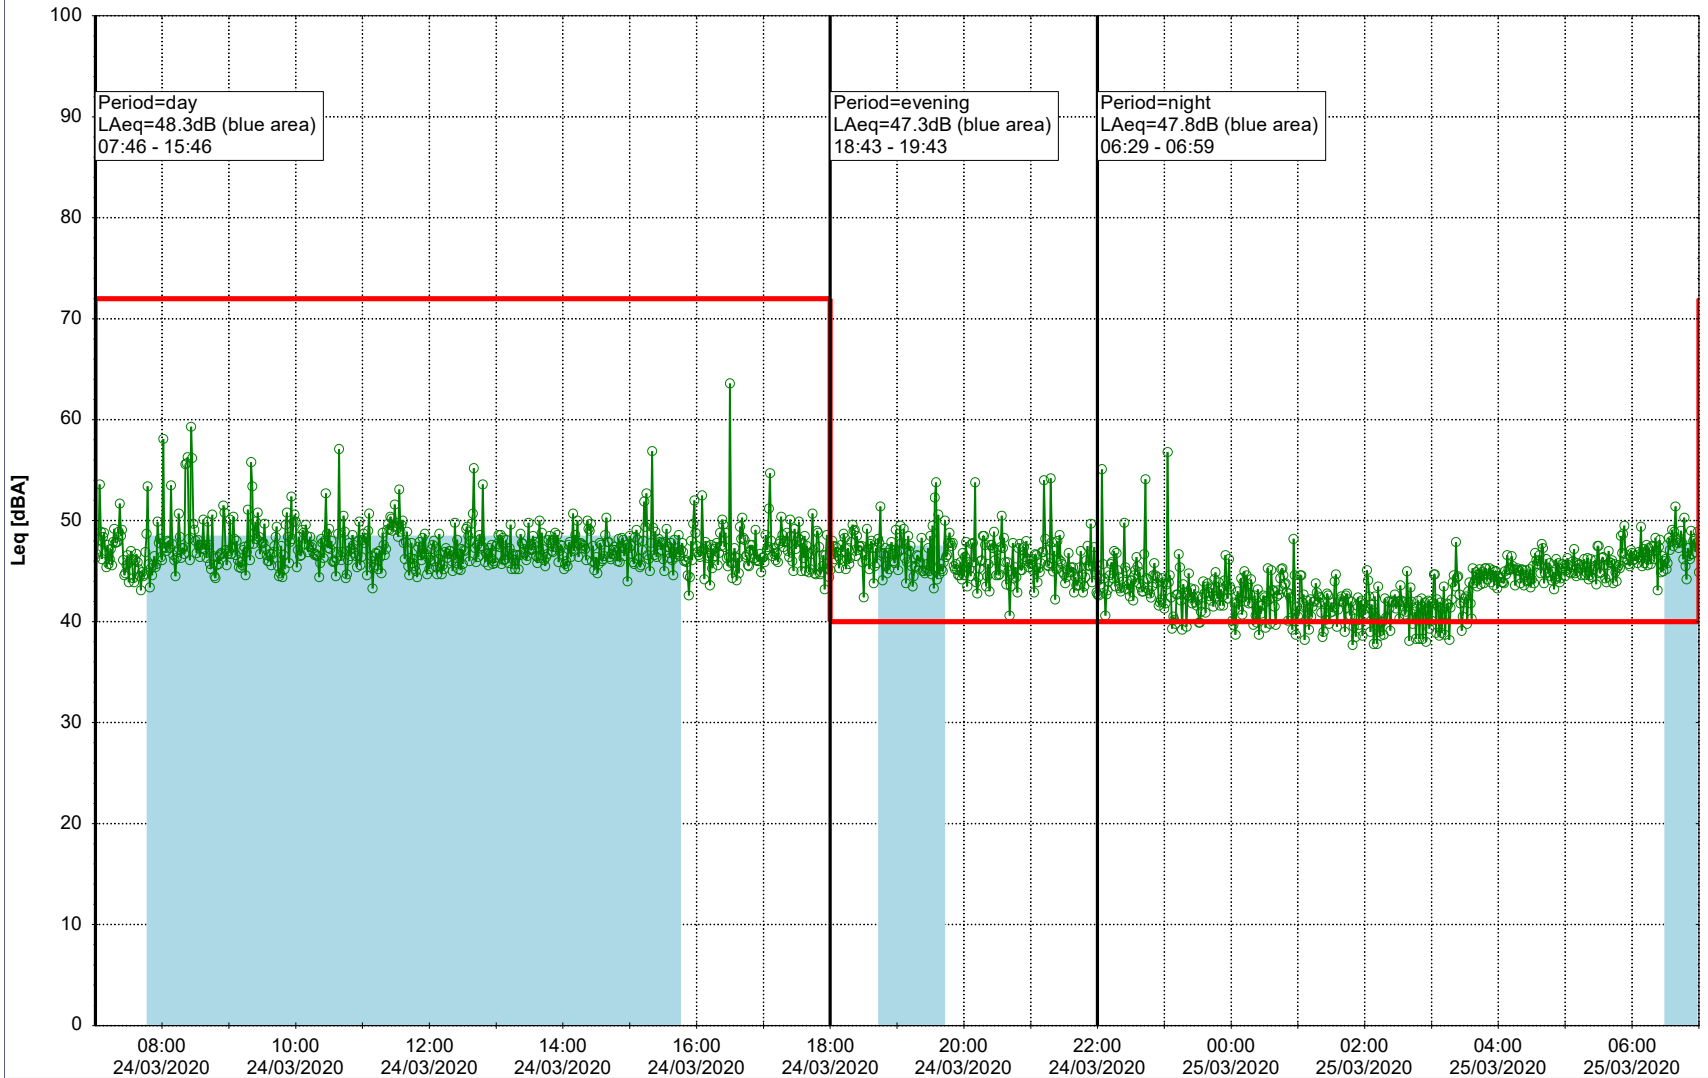

Plan View

Remarks

...

Noise Time Related Diagram

24/03/2020
25/03/2020

○○○○ MOP_NS01

Project: Kronos Sydhavnen
Construction: Mozarts Plads
Location: N-V

25/03/2020
26/03/2020

Plan View

Remarks

...

Noise Time Related Diagram

○○○○ MOP_NS01

Project: Kronos Sydhavnen
Construction: Mozarts Plads
Location: N-V

26/03/2020
27/03/2020

Plan View

Remarks

...

Noise Time Related Diagram

○○○○ MOP_NS01

Project: Kronos Sydhavnen
Construction: Mozarts Plads
Location: N-V

27/03/2020
28/03/2020

Plan View

Remarks

Noise Time Related Diagram

○○○○ MOP_NS01

Project: Kronos Sydhavnen
Construction: Mozarts Plads
Location: N-V

29/03/2020
30/03/2020

Plan View

Remarks

...

Noise Time Related Diagram