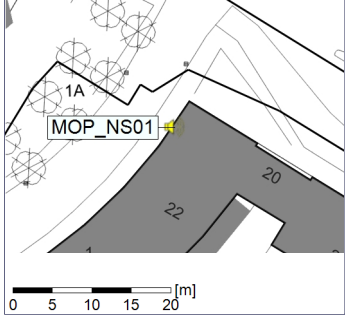

Noise Time Related Diagram

○○○○ MOP_NS01

Project: Kronos Sydhavnen
Construction: Mozarts Plads
Location: N-V

29/03/2020
30/03/2020

Plan View

Remarks

...

Noise Time Related Diagram