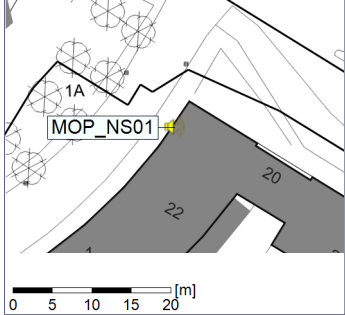

Project: Kronos Sydhavnen
Construction: Mozarts Plads
Location: N-V

Plan View