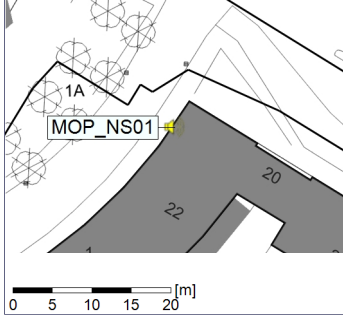

Remarks

...

Noise Time Related Diagram

○○○○ MOP_NS01

Project: Kronos Sydhavnen
Construction: Mozarts Plads
Location: N-V

27/03/2020
28/03/2020

Plan View

Remarks