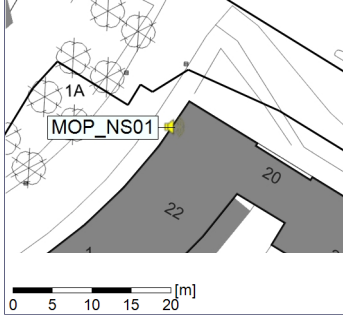

Project: Kronos Sydhavnen
Construction: Mozarts Plads
Location: N-V

25/03/2020
26/03/2020

Plan View