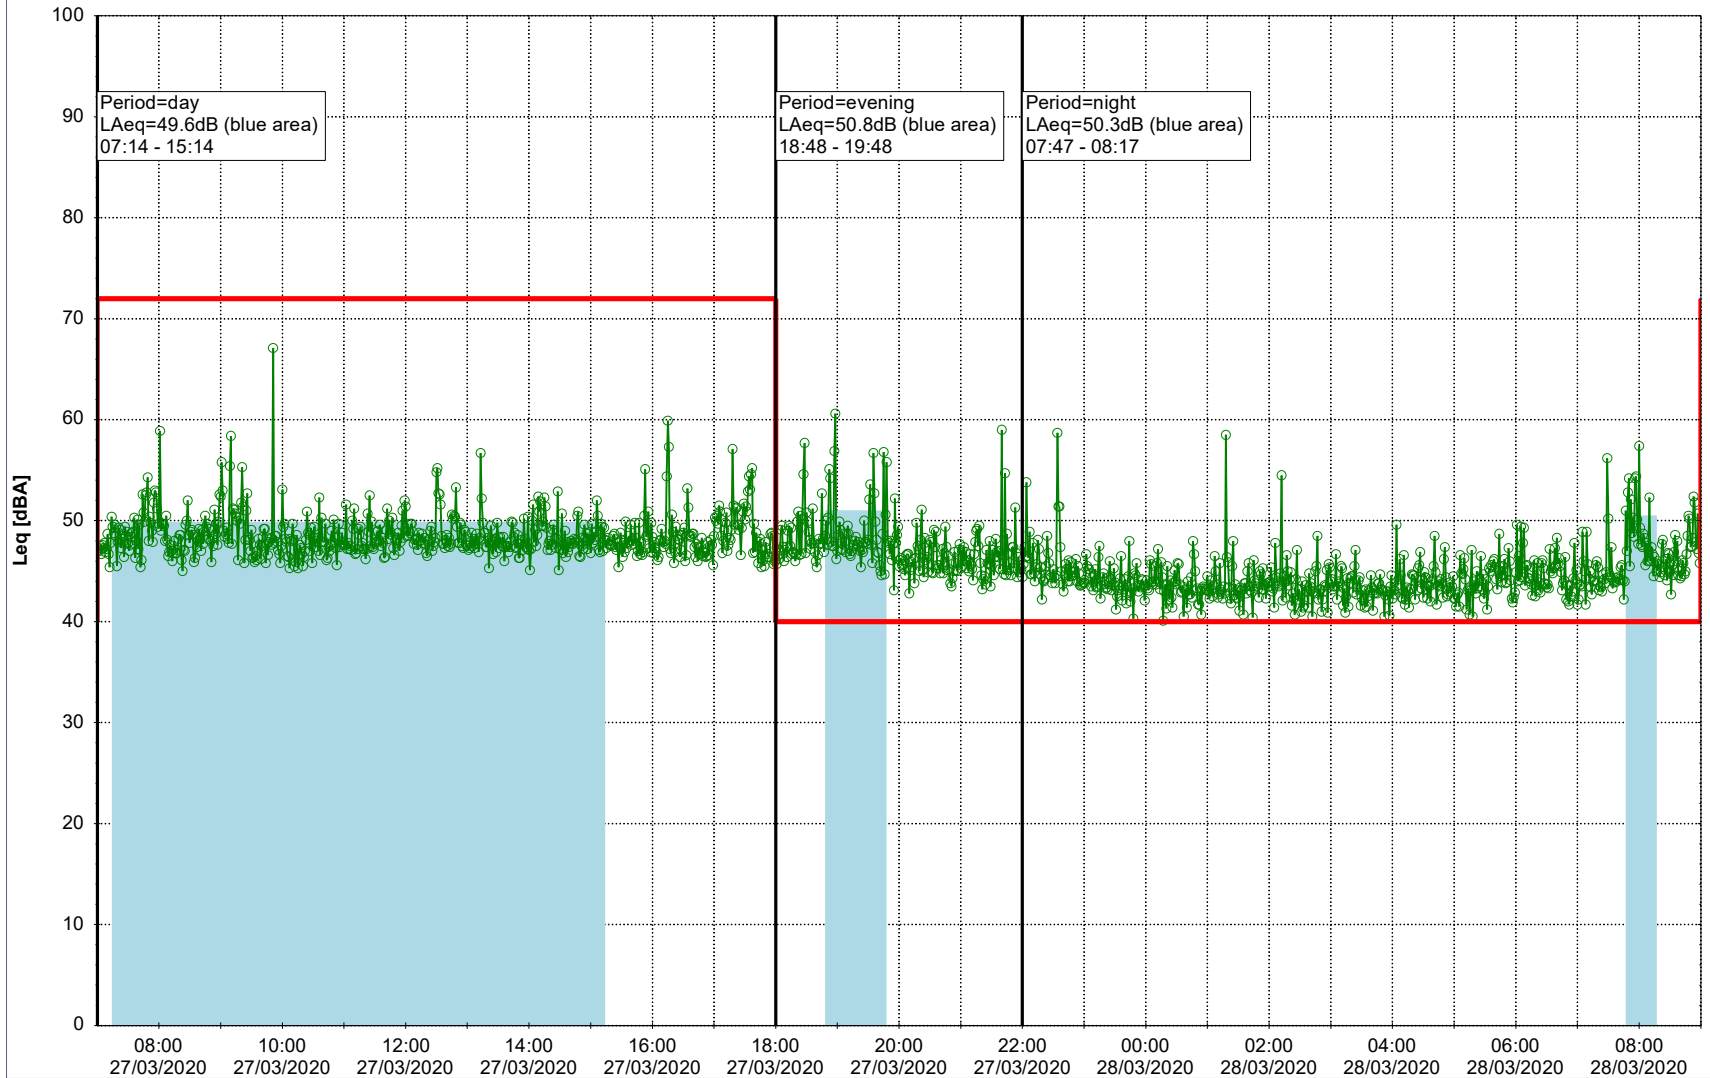

Remarks

...

Noise Time Related Diagram

○○○○ MOP_NS01

Project: Kronos Sydhavnen
Construction: Mozarts Plads
Location: N-V

27/03/2020
28/03/2020

Plan View

Remarks

...

Noise Time Related Diagram

○○○○ MOP_NS01

Project: Kronos Sydhavnen
Construction: Mozarts Plads
Location: N-V

28/03/2020
29/03/2020

Plan View

Remarks

...

Noise Time Related Diagram

○○○○ MOP_NS01

Project: Kronos Sydhavnen
Construction: Mozarts Plads
Location: N-V

29/03/2020
30/03/2020

Plan View

Remarks

...

Noise Time Related Diagram