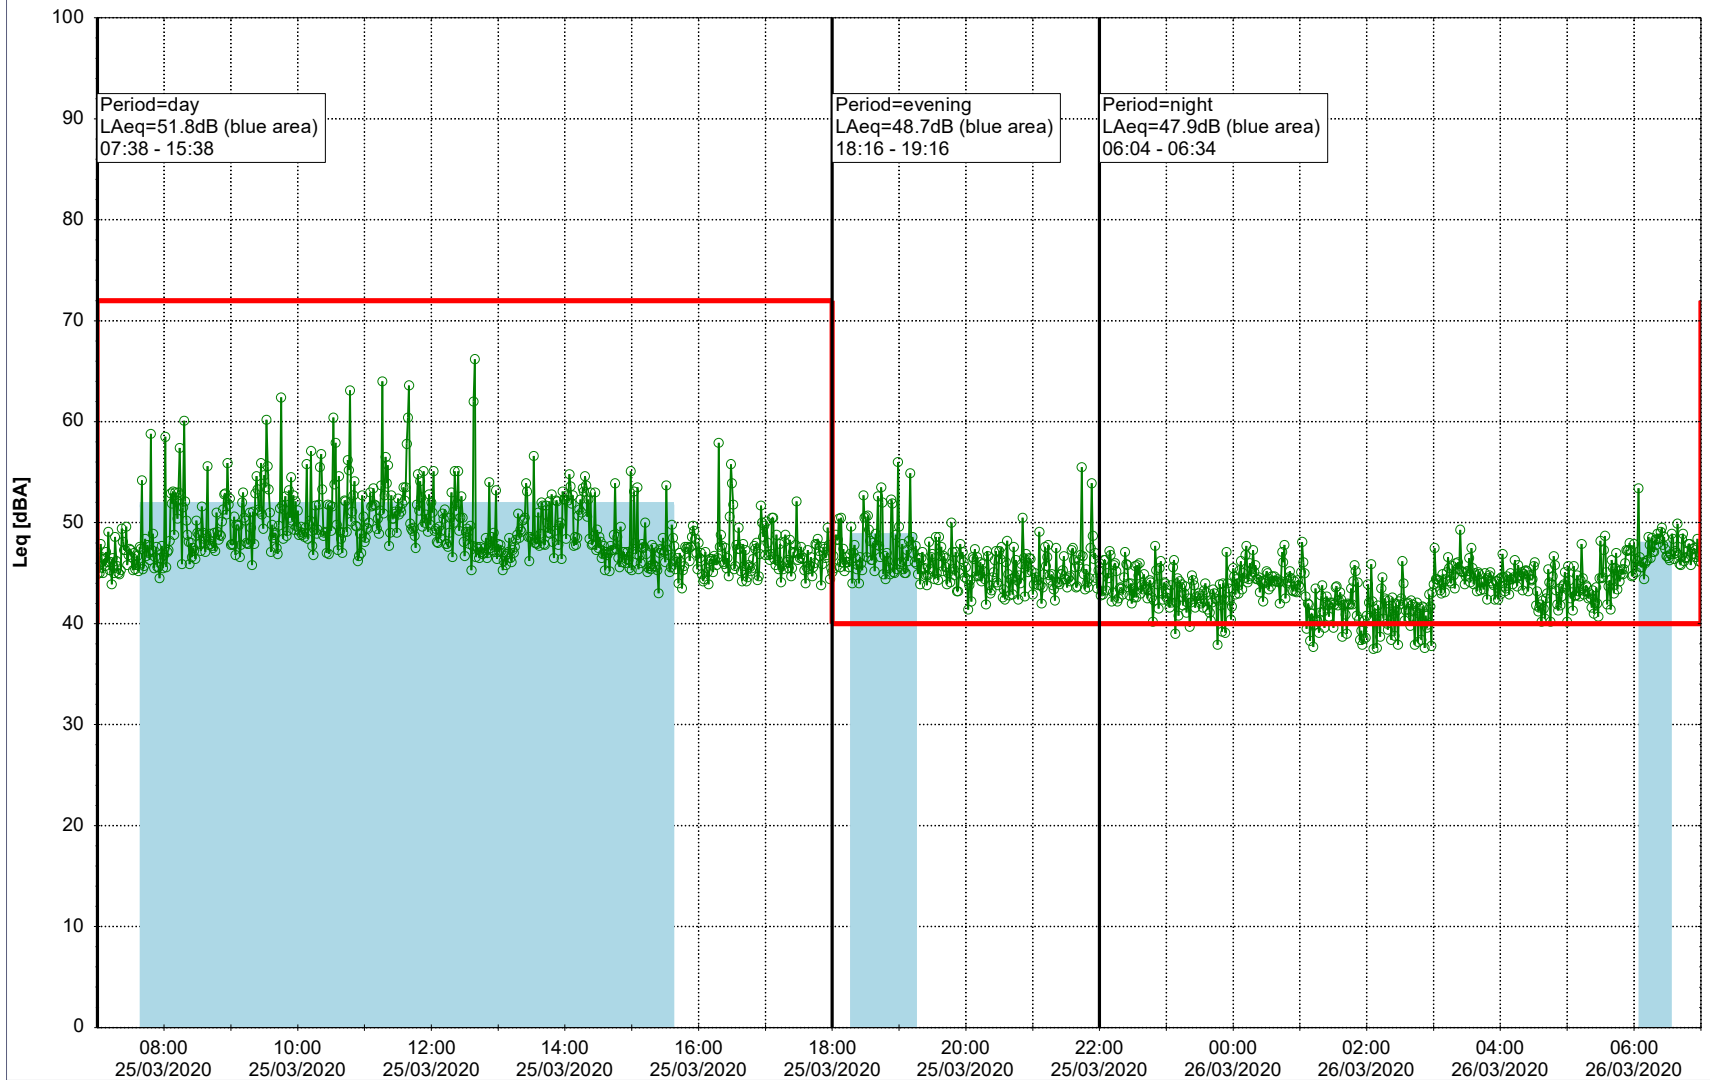

Plan View

Remarks

...

Noise Time Related Diagram

○○○○ MOP_NS01

Project: Kronos Sydhavnen
Construction: Mozarts Plads
Location: N-V

26/03/2020
27/03/2020

Plan View

Remarks

...

Noise Time Related Diagram

○○○○ MOP_NS01

Project: Kronos Sydhavnen
Construction: Mozarts Plads
Location: N-V

27/03/2020
28/03/2020

Plan View

Remarks