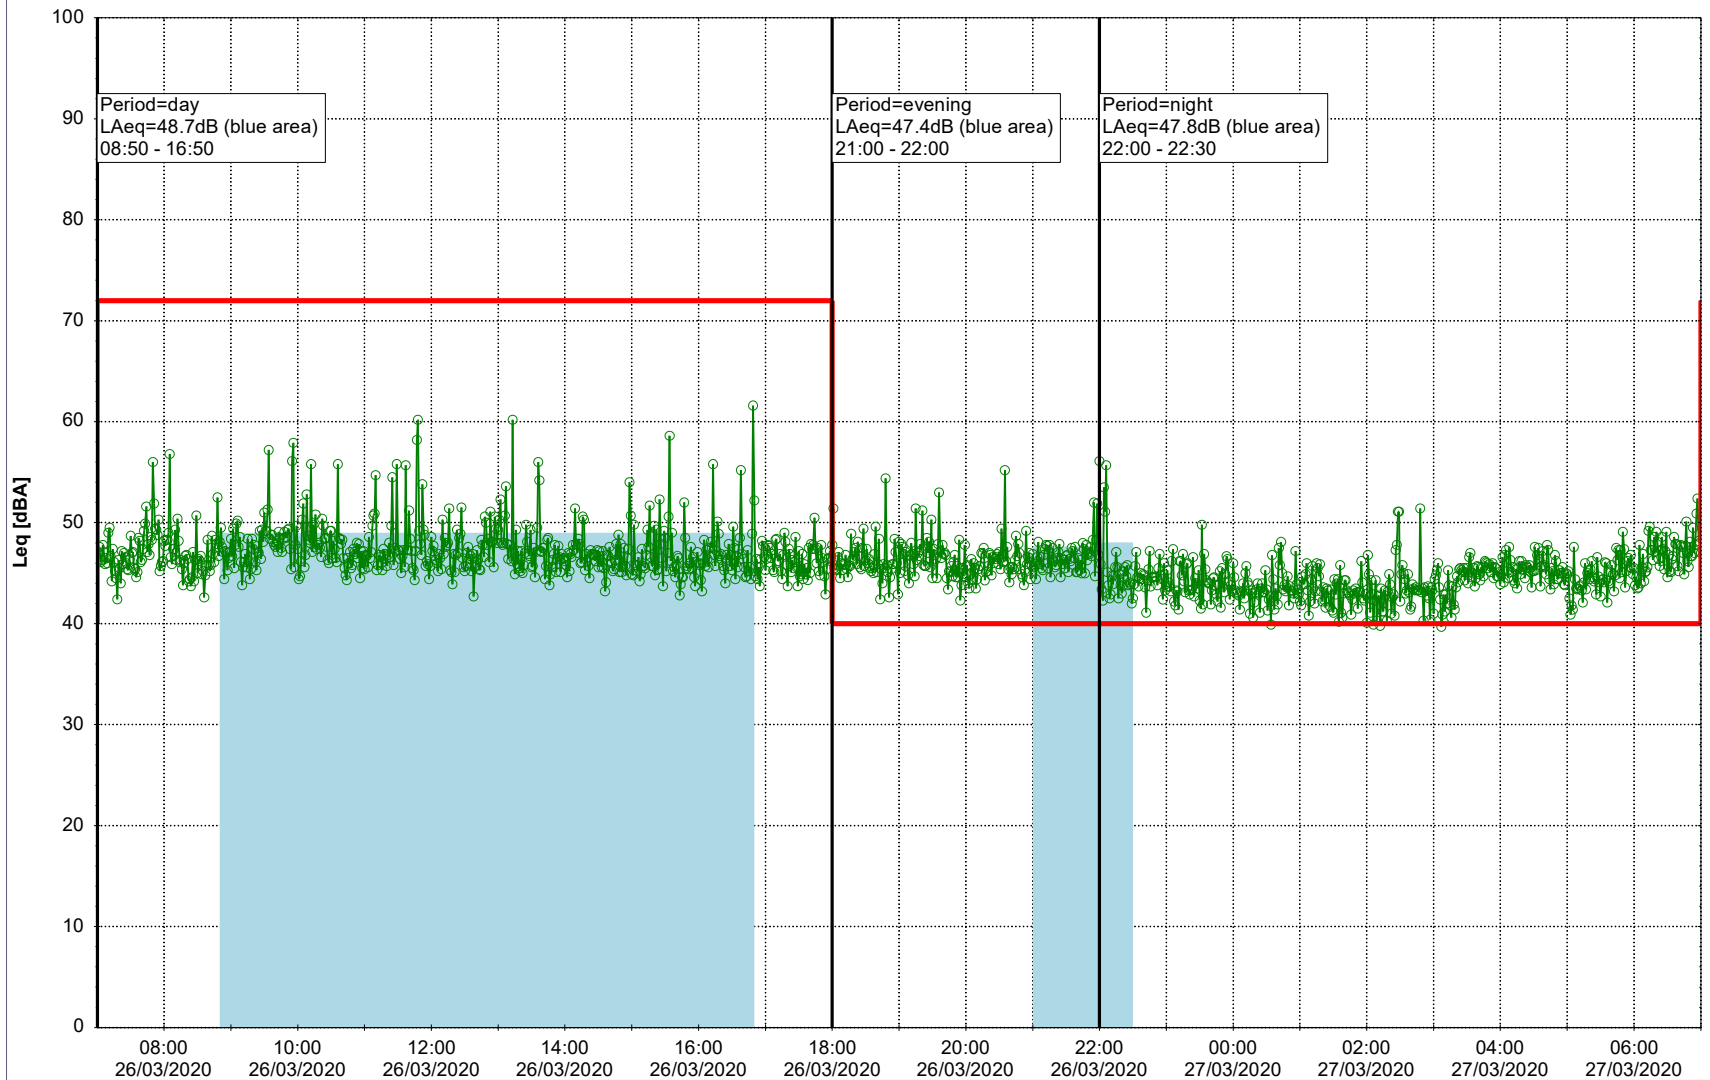

Plan View

Remarks

...

Noise Time Related Diagram

○○○○ MOP_NS01

Project: Kronos Sydhavnen
Construction: Mozarts Plads
Location: N-V

26/03/2020
27/03/2020

Plan View

Remarks

...

Noise Time Related Diagram

○○○○ MOP_NS01

Project: Kronos Sydhavnen
Construction: Mozarts Plads
Location: N-V

27/03/2020
28/03/2020

Plan View

Remarks

Noise Time Related Diagram

○○○○ MOP_NS01

Project: Kronos Sydhavnen
Construction: Mozarts Plads
Location: N-V

29/03/2020
30/03/2020

Plan View

Remarks

...

Noise Time Related Diagram