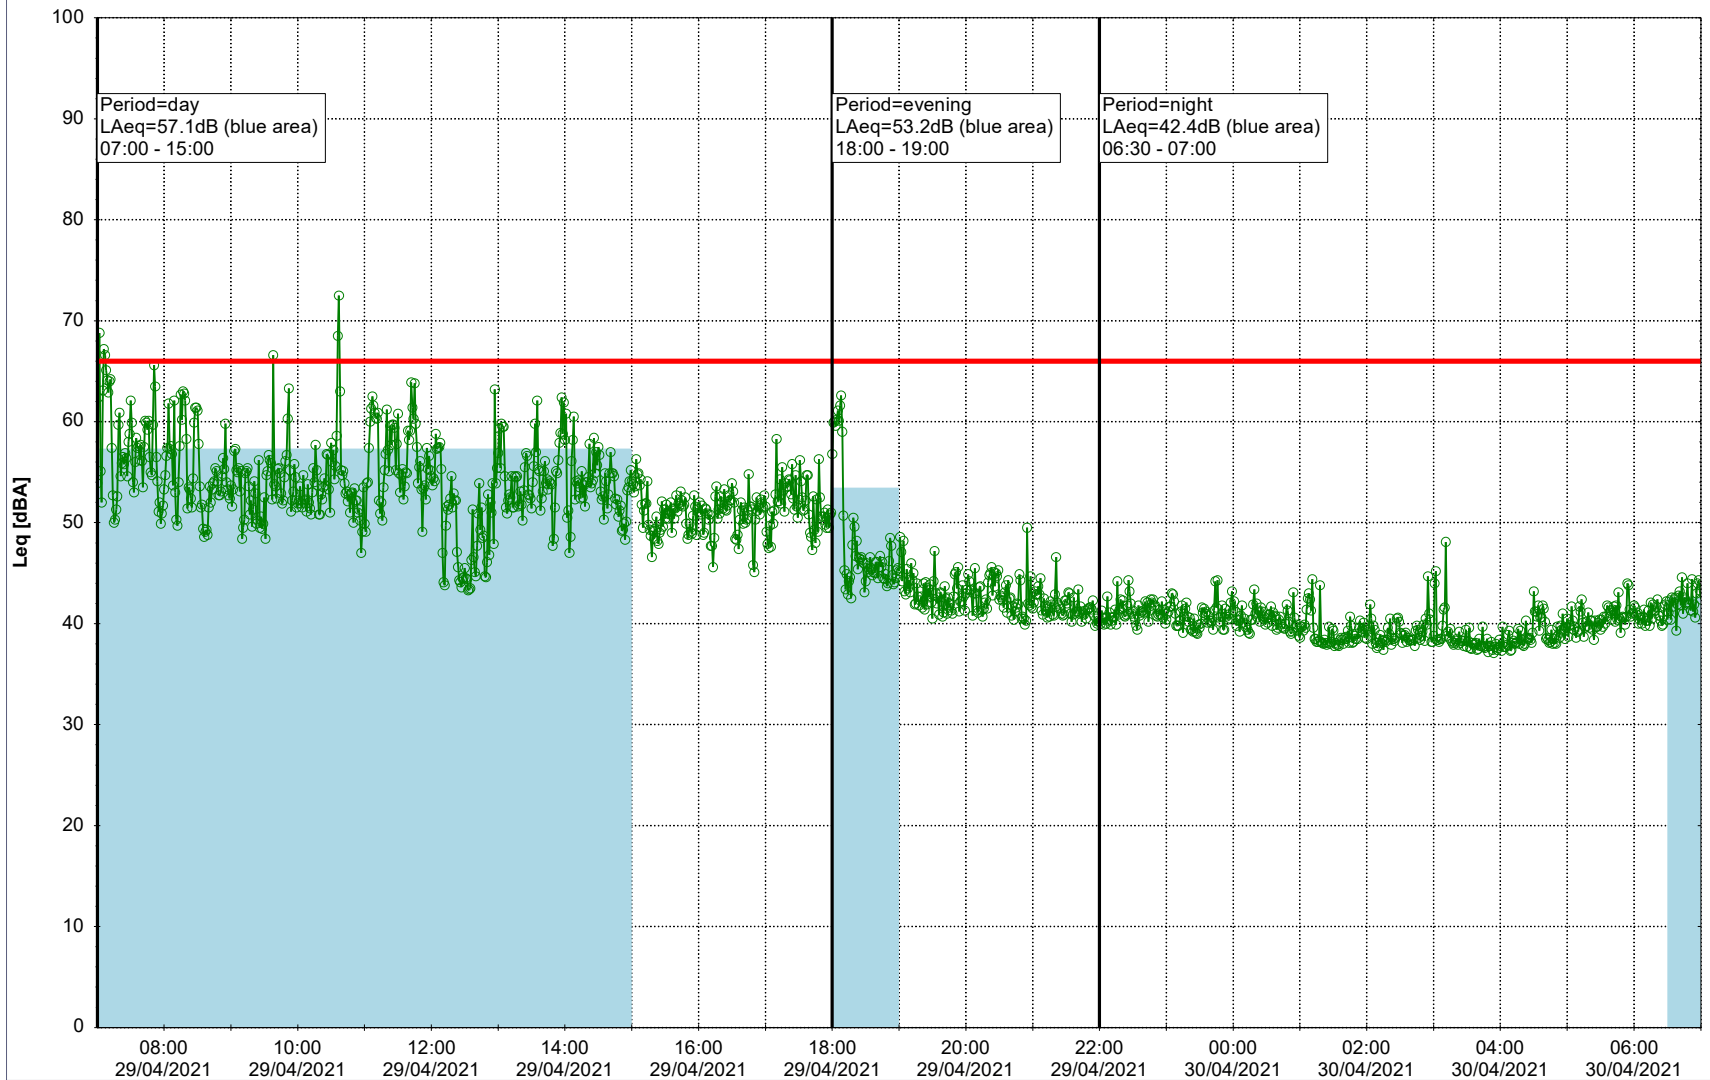

Remarks

- Ørsted Værket

Noise Time Related Diagram

28/04/2021
29/04/2021

○○○ EBR-OVK_NS02

Project: Kronos Sydhavnen
Construction: Enghave Brygge
Location: N-V

Plan View

Remarks

- Ørsted Værket

Noise Time Related Diagram

29/04/2021
30/04/2021

○○○ EBR-OVK_NS02

Project: Kronos Sydhavnen
Construction: Enghave Brygge
Location: N-V

Plan View

Remarks

- Ørsted Værket

Noise Time Related Diagram

30/04/2021
01/05/2021

○○○○ EBR-OVK_NS02

Project: Kronos Sydhavnen
Construction: Enghave Brygge
Location: N-V

Plan View

Remarks

- Ørsted Værket

Noise Time Related Diagram