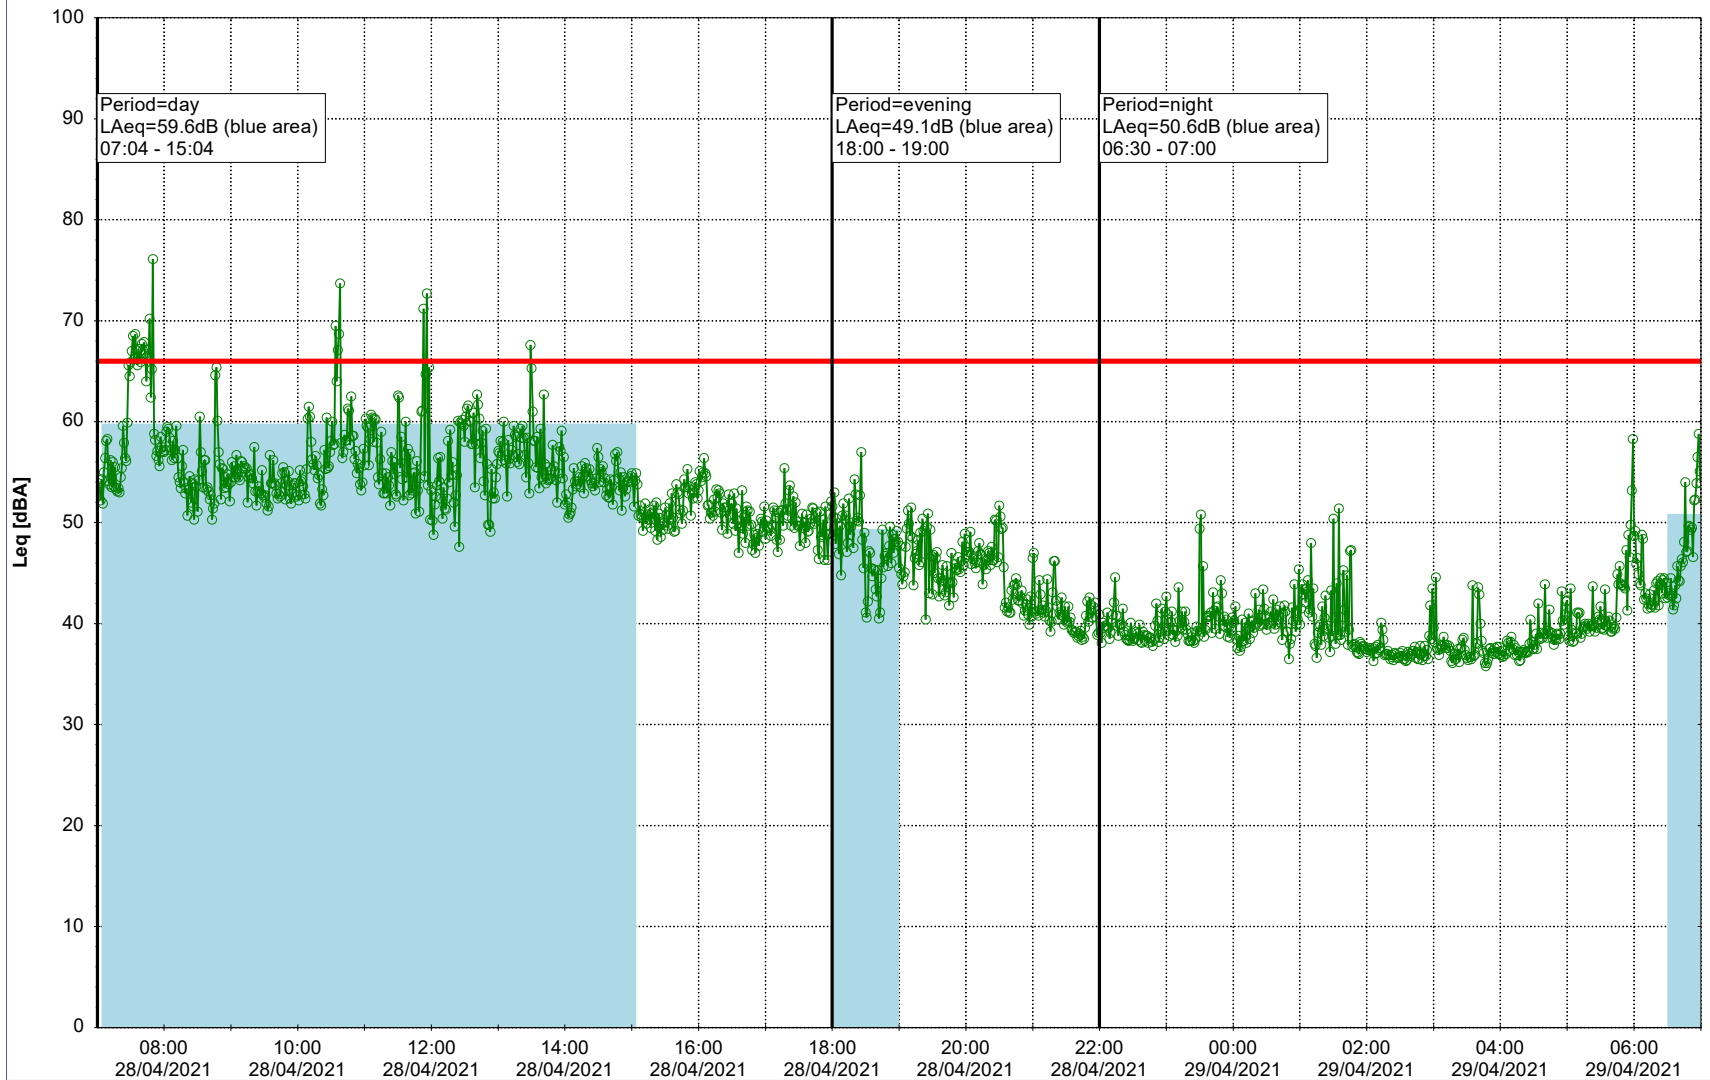

Plan View

Remarks

- Ørsted Værket

Noise Time Related Diagram

27/04/2021
28/04/2021

○○○ EBR-OVK_NS02

Project: Kronos Sydhavnen
Construction: Enghave Brygge
Location: N-V

Plan View

Remarks

- Ørsted Værket

Noise Time Related Diagram

28/04/2021
29/04/2021

○○○ EBR-OVK_NS02

Project: Kronos Sydhavnen
Construction: Enghave Brygge
Location: N-V

Plan View

Remarks