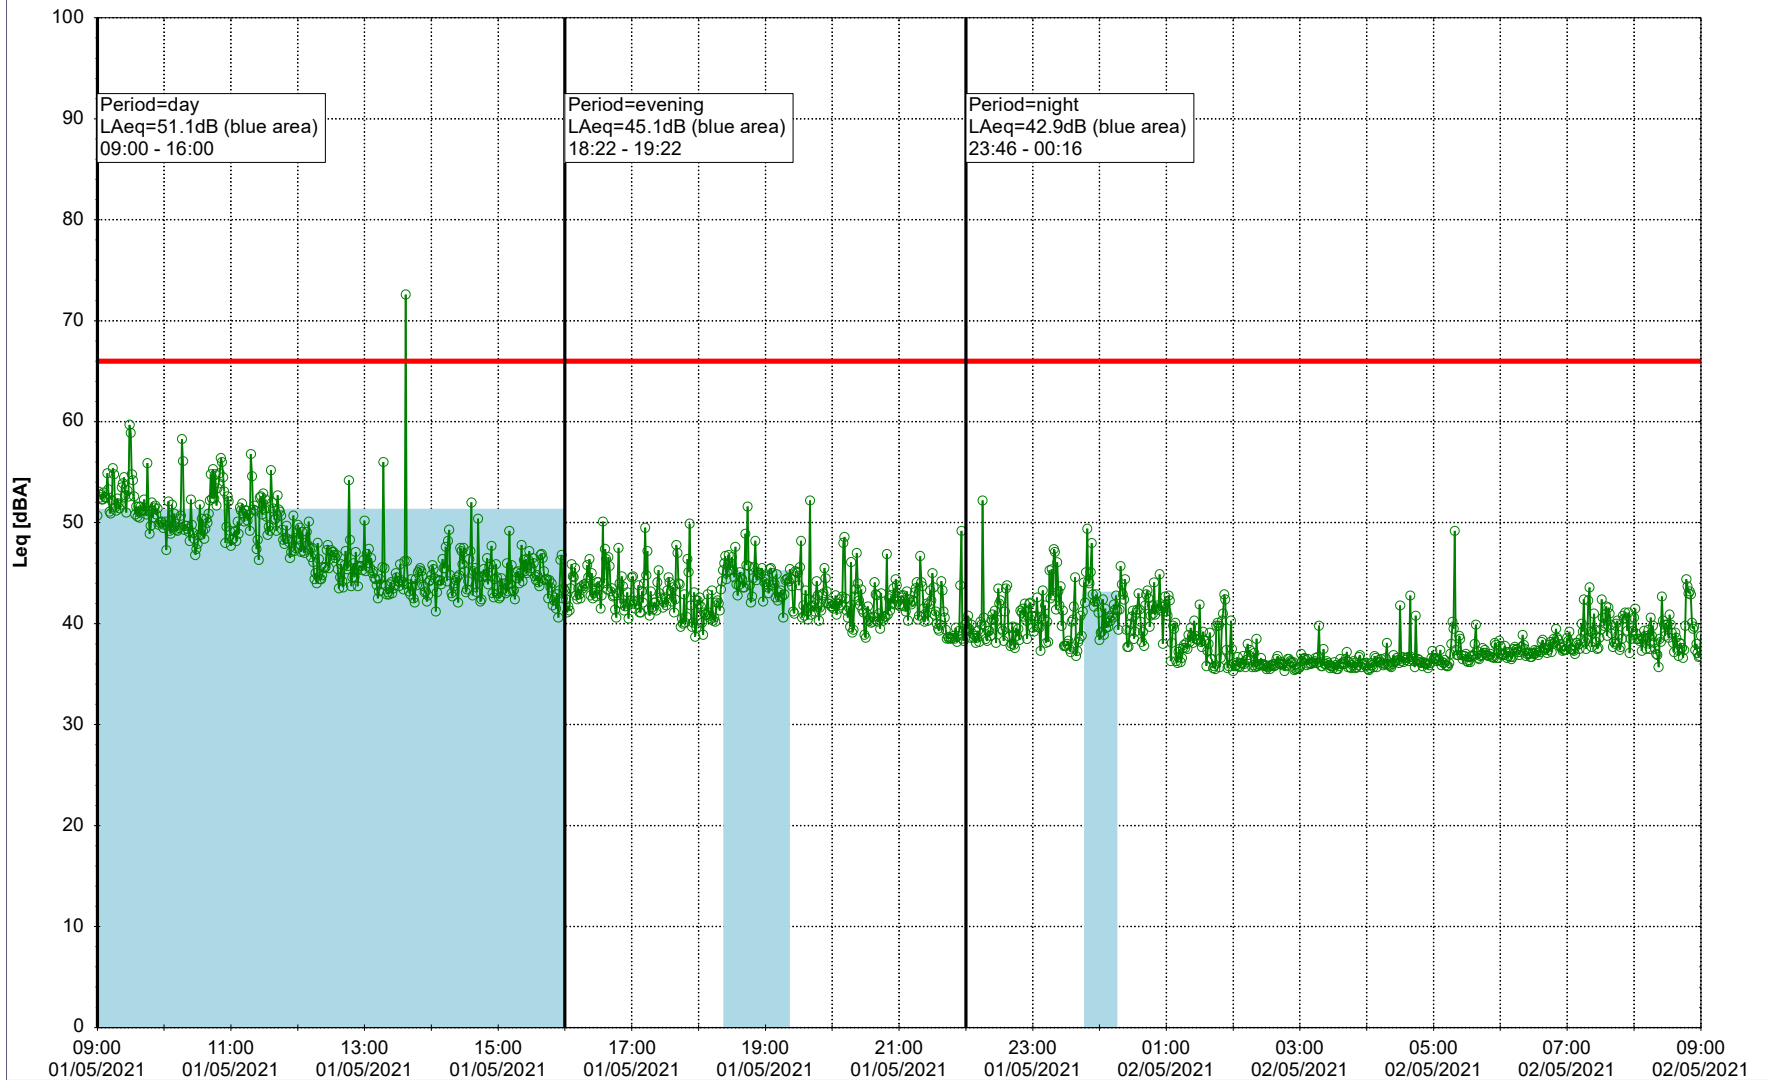

Noise Time Related Diagram

30/04/2021
01/05/2021

○○○○ EBR-OVK_NS02

Project: Kronos Sydhavnen
Construction: Enghave Brygge
Location: N-V

Plan View

Remarks

- Ørsted Værket

Noise Time Related Diagram

01/05/2021
02/05/2021

○○○○ EBR-OVK_NS02

Project: Kronos Sydhavnen
Construction: Enghave Brygge
Location: N-V

Plan View

Remarks

- Ørsted Værket

Noise Time Related Diagram

02/05/2021
03/05/2021