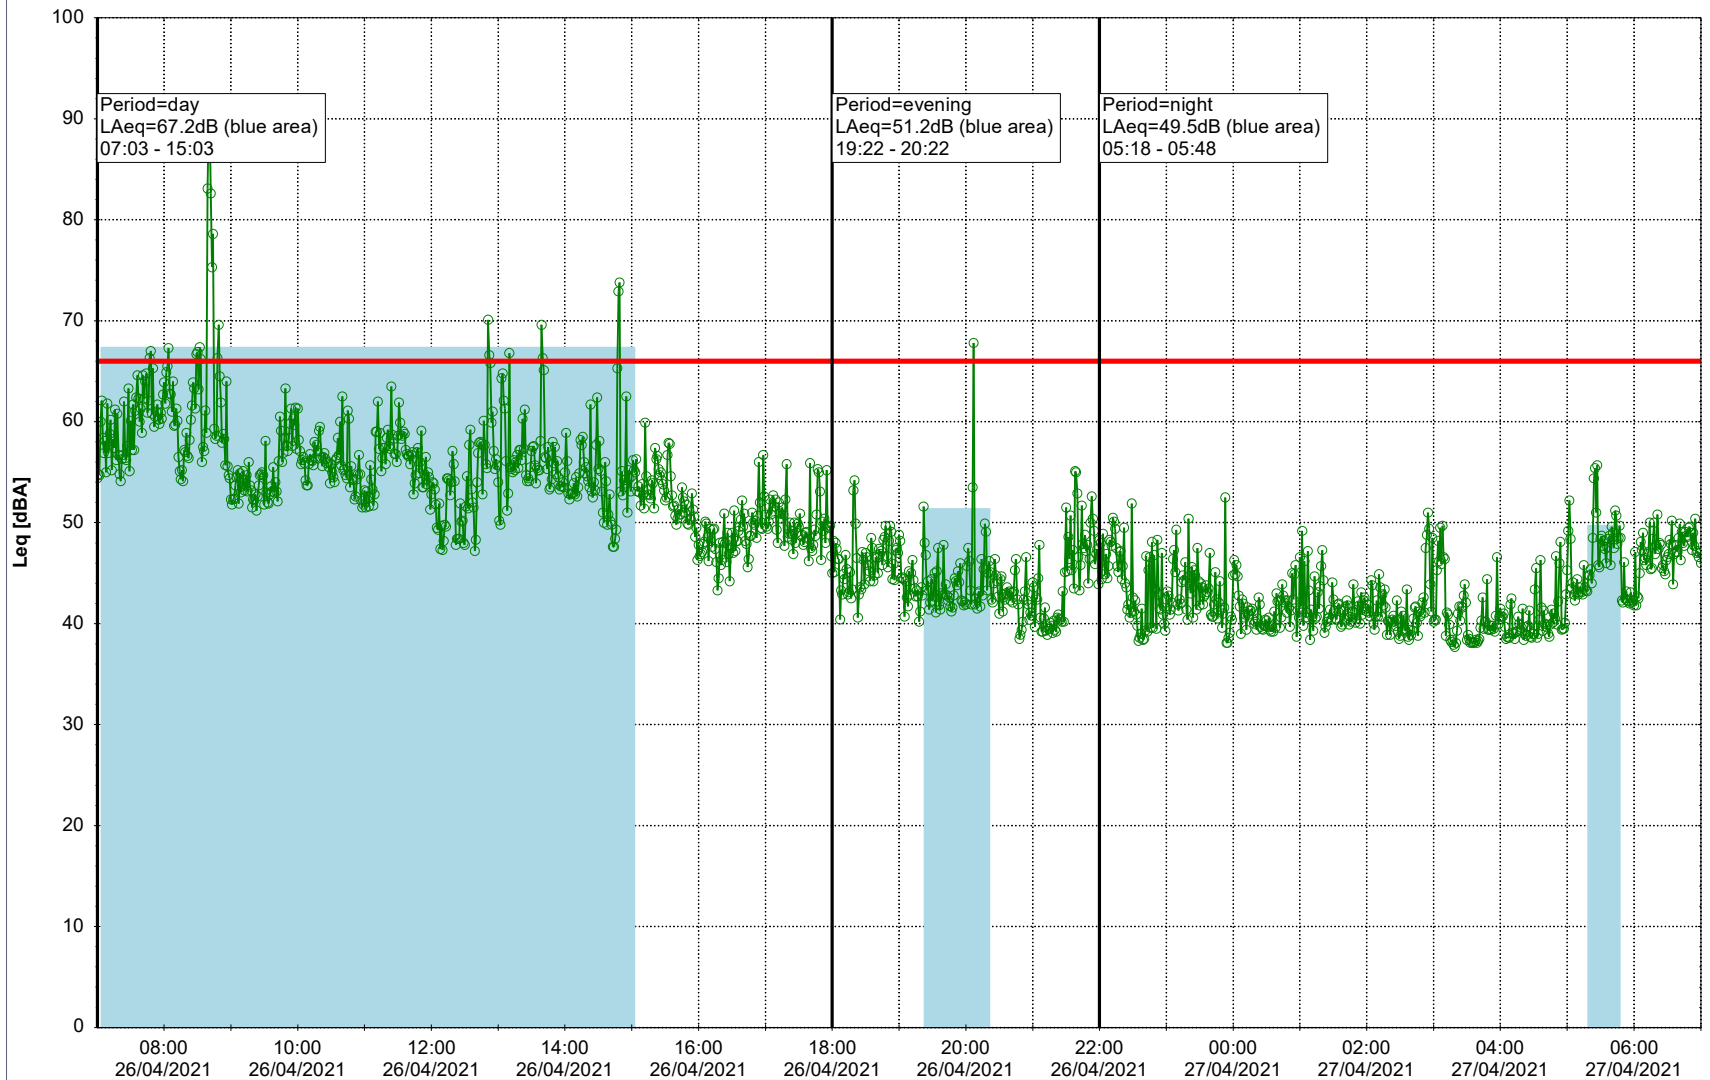

Project: Kronos Sydhavnen
Construction: Enghave Brygge
Location: N-V

Plan View

Remarks

- Ørsted Værket

Noise Time Related Diagram

26/04/2021
27/04/2021

○○○ EBR-OVK_NS02

Project: Kronos Sydhavnen
Construction: Enghave Brygge
Location: N-V

Plan View

Remarks

- Ørsted Værket

Noise Time Related Diagram

27/04/2021
28/04/2021

○○○ EBR-OVK_NS02

Project: Kronos Sydhavnen
Construction: Enghave Brygge
Location: N-V

Plan View