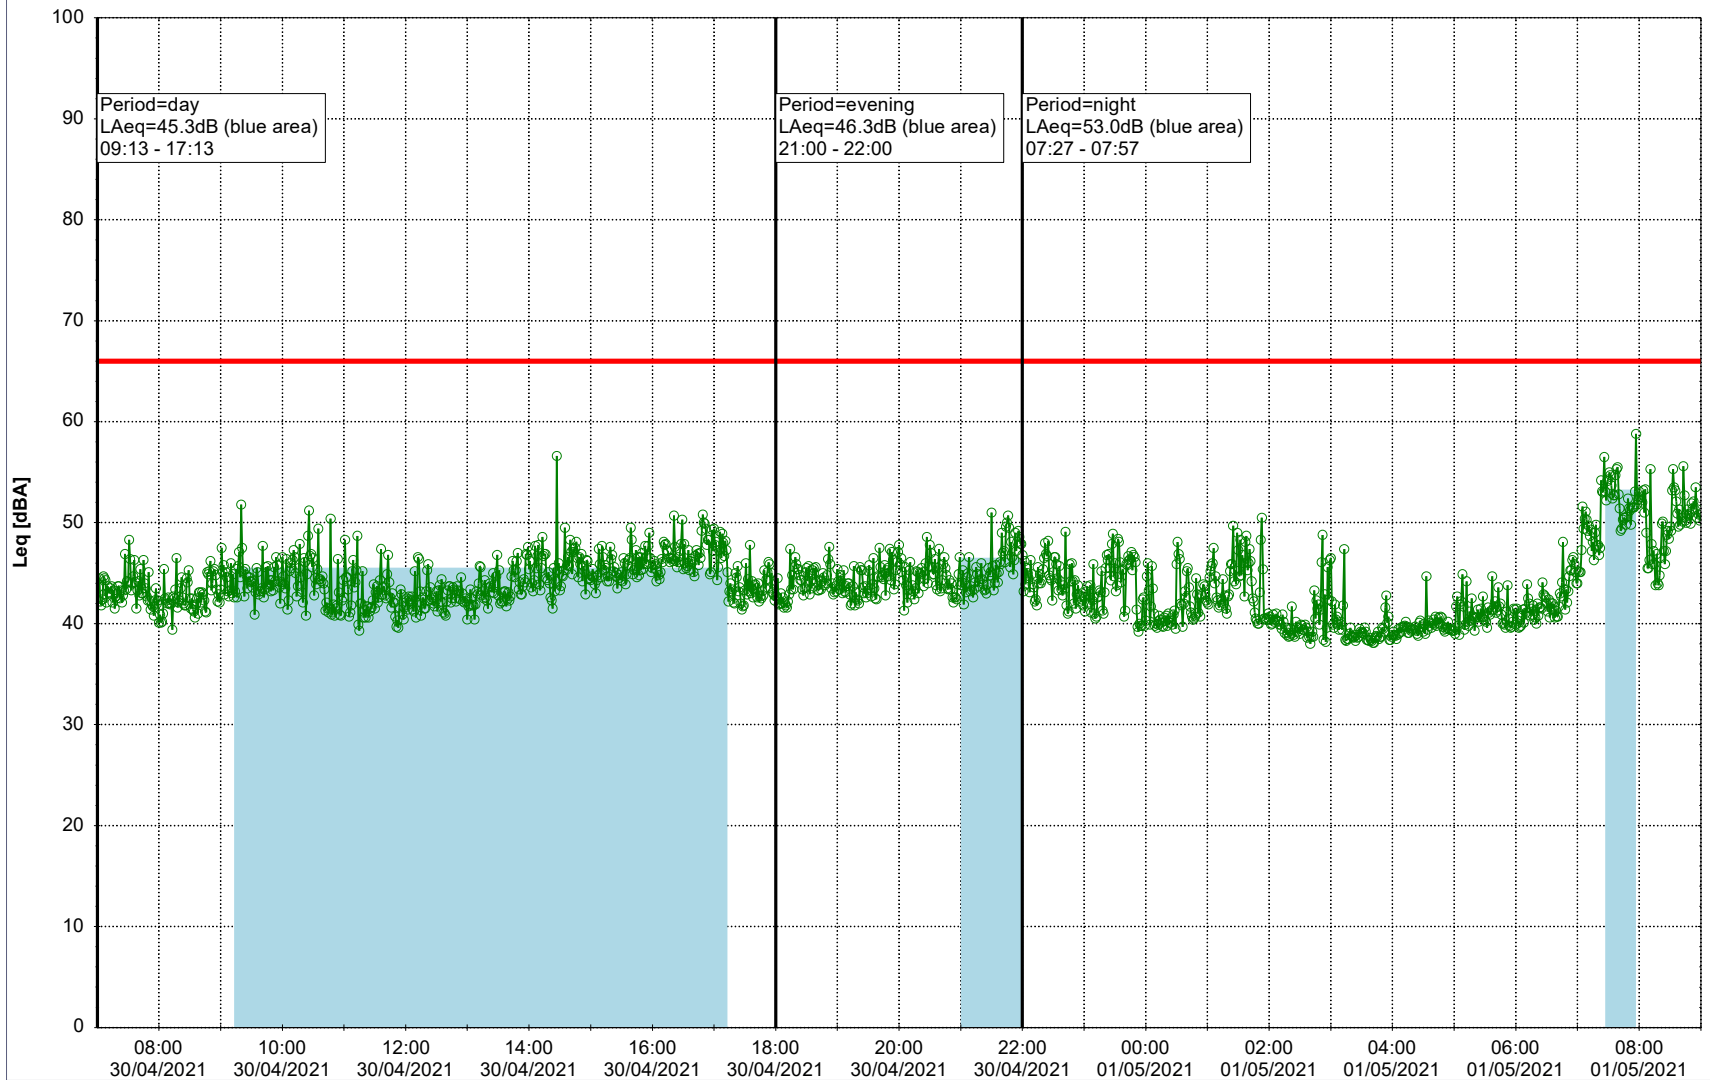

- Ørsted Værket

Noise Time Related Diagram

29/04/2021
30/04/2021

○○○ EBR-OVK_NS02

Project: Kronos Sydhavnen
Construction: Enghave Brygge
Location: N-V

Plan View

Remarks

- Ørsted Værket

Noise Time Related Diagram

30/04/2021
01/05/2021

○○○○ EBR-OVK_NS02

Project: Kronos Sydhavnen
Construction: Enghave Brygge
Location: N-V

Plan View

Remarks

- Ørsted Værket

Noise Time Related Diagram

01/05/2021
02/05/2021

○○○○ EBR-OVK_NS02

Project: Kronos Sydhavnen
Construction: Enghave Brygge
Location: N-V

Plan View

Remarks

- Ørsted Værket

Noise Time Related Diagram

02/05/2021
03/05/2021