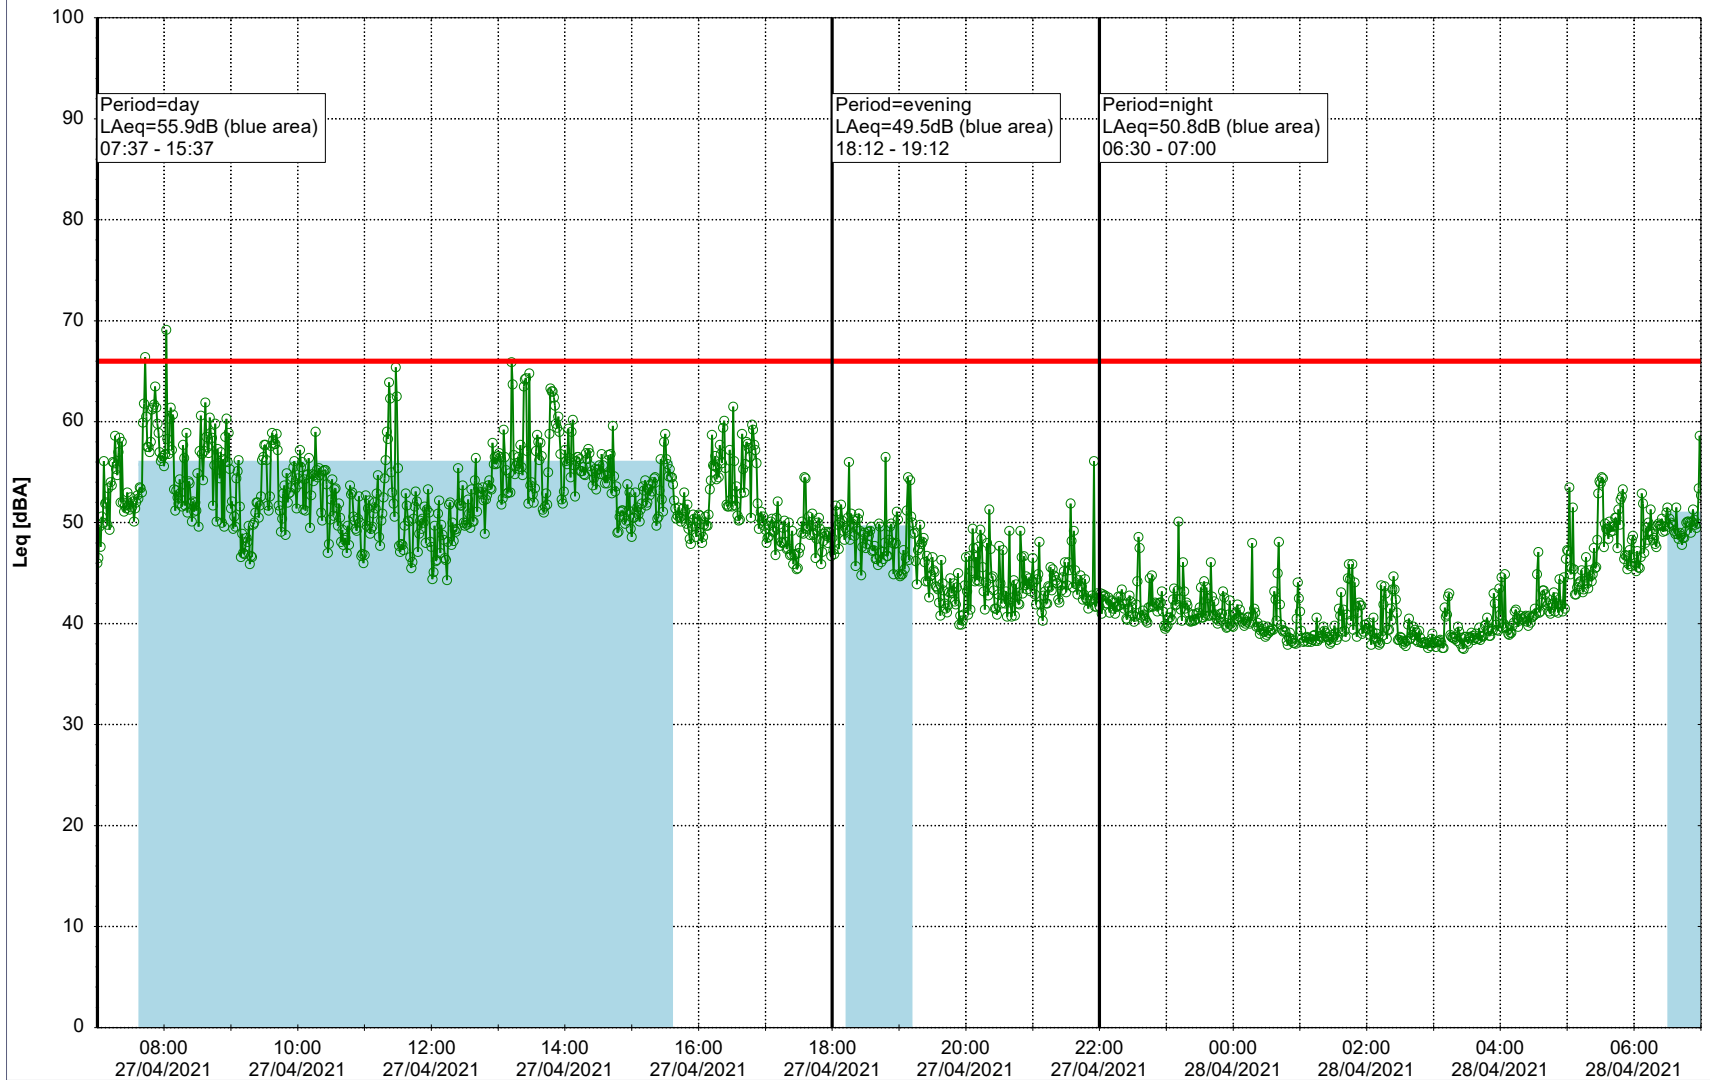

Plan View

Remarks

- Ørsted Værket

Noise Time Related Diagram

27/04/2021
28/04/2021

○○○ EBR-OVK_NS02

Project: Kronos Sydhavnen
Construction: Enghave Brygge
Location: N-V

Plan View

Remarks

- Ørsted Værket

Noise Time Related Diagram

28/04/2021
29/04/2021

○○○ EBR-OVK_NS02

Project: Kronos Sydhavnen
Construction: Enghave Brygge
Location: N-V

Plan View

Remarks