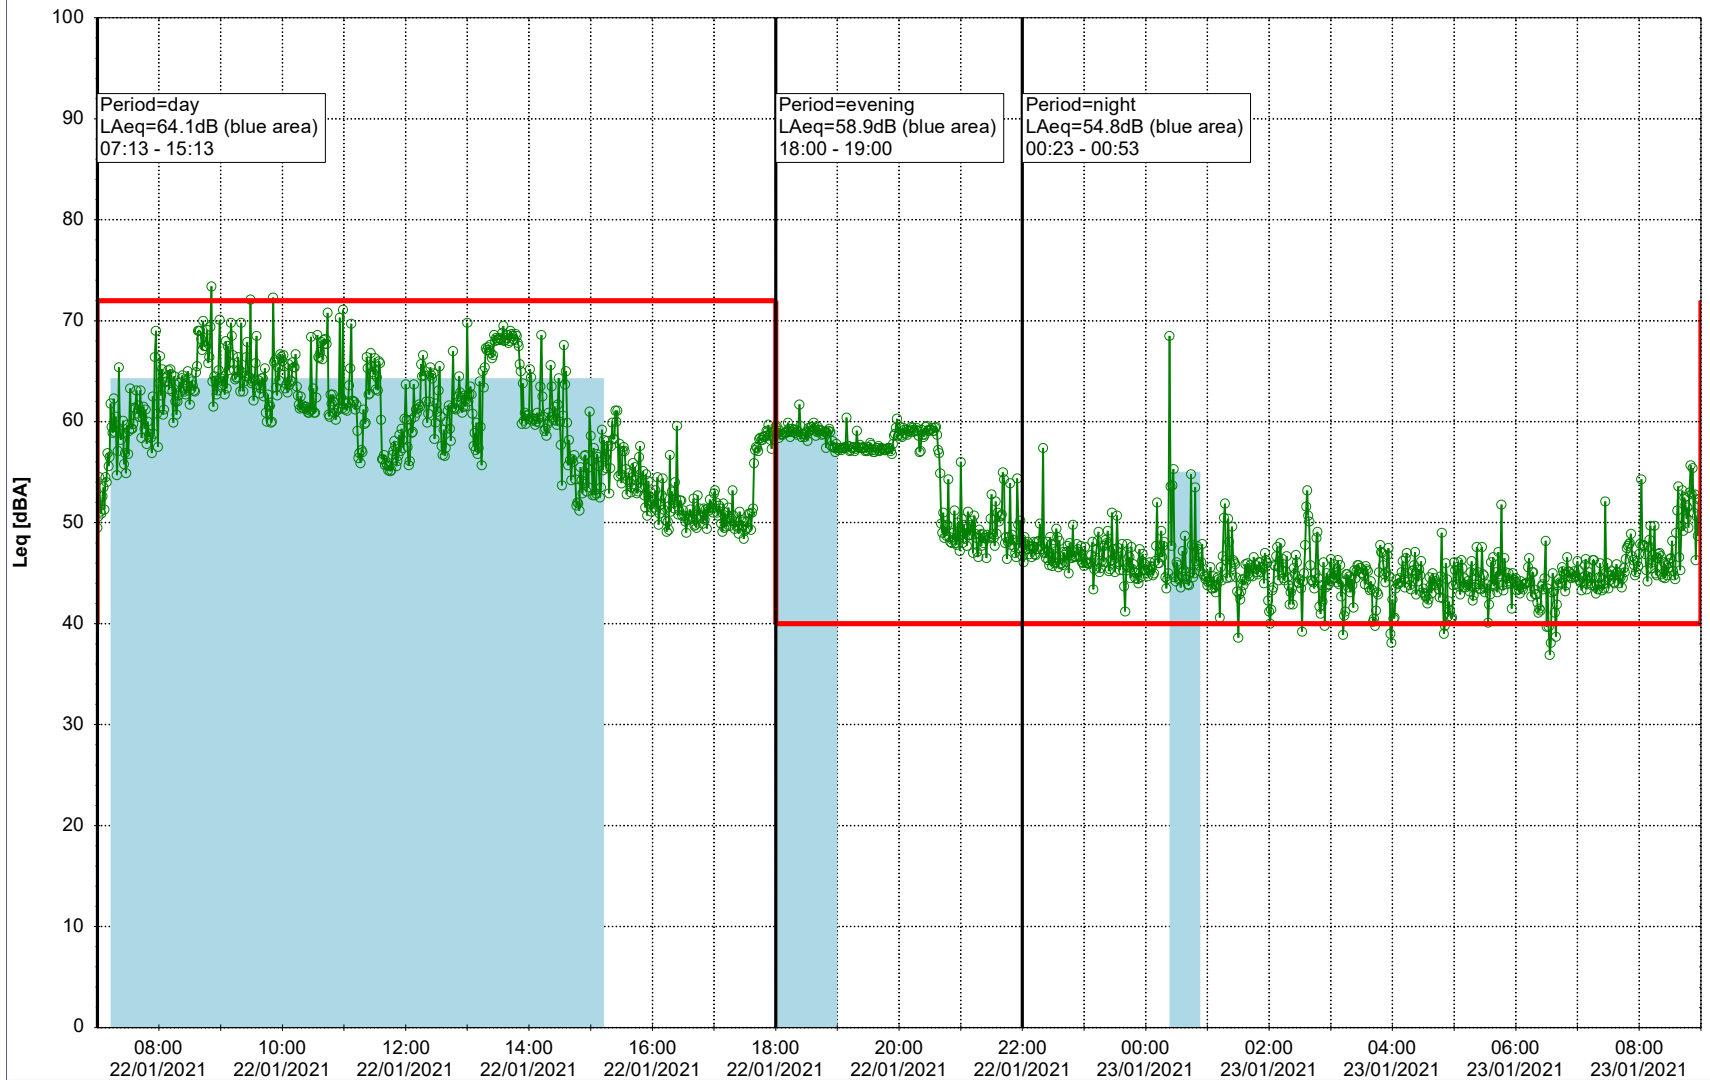

...

Noise Time Related Diagram

21/01/2021
22/01/2021

○○○○ MOP_NS01

Project: Kronos Sydhavnen
Construction: Mozarts Plads
Location: N-V

Plan View

Remarks

...

Noise Time Related Diagram

22/01/2021
23/01/2021

○○○○ MOP_NS01

Project: Kronos Sydhavnen
Construction: Mozarts Plads
Location: N-V

Plan View

Remarks

...

Noise Time Related Diagram

23/01/2021
24/01/2021

○○○○ MOP_NS01

Project: Kronos Sydhavnen
Construction: Mozarts Plads
Location: N-V

24/01/2021
25/01/2021

Plan View

Remarks

...

Noise Time Related Diagram