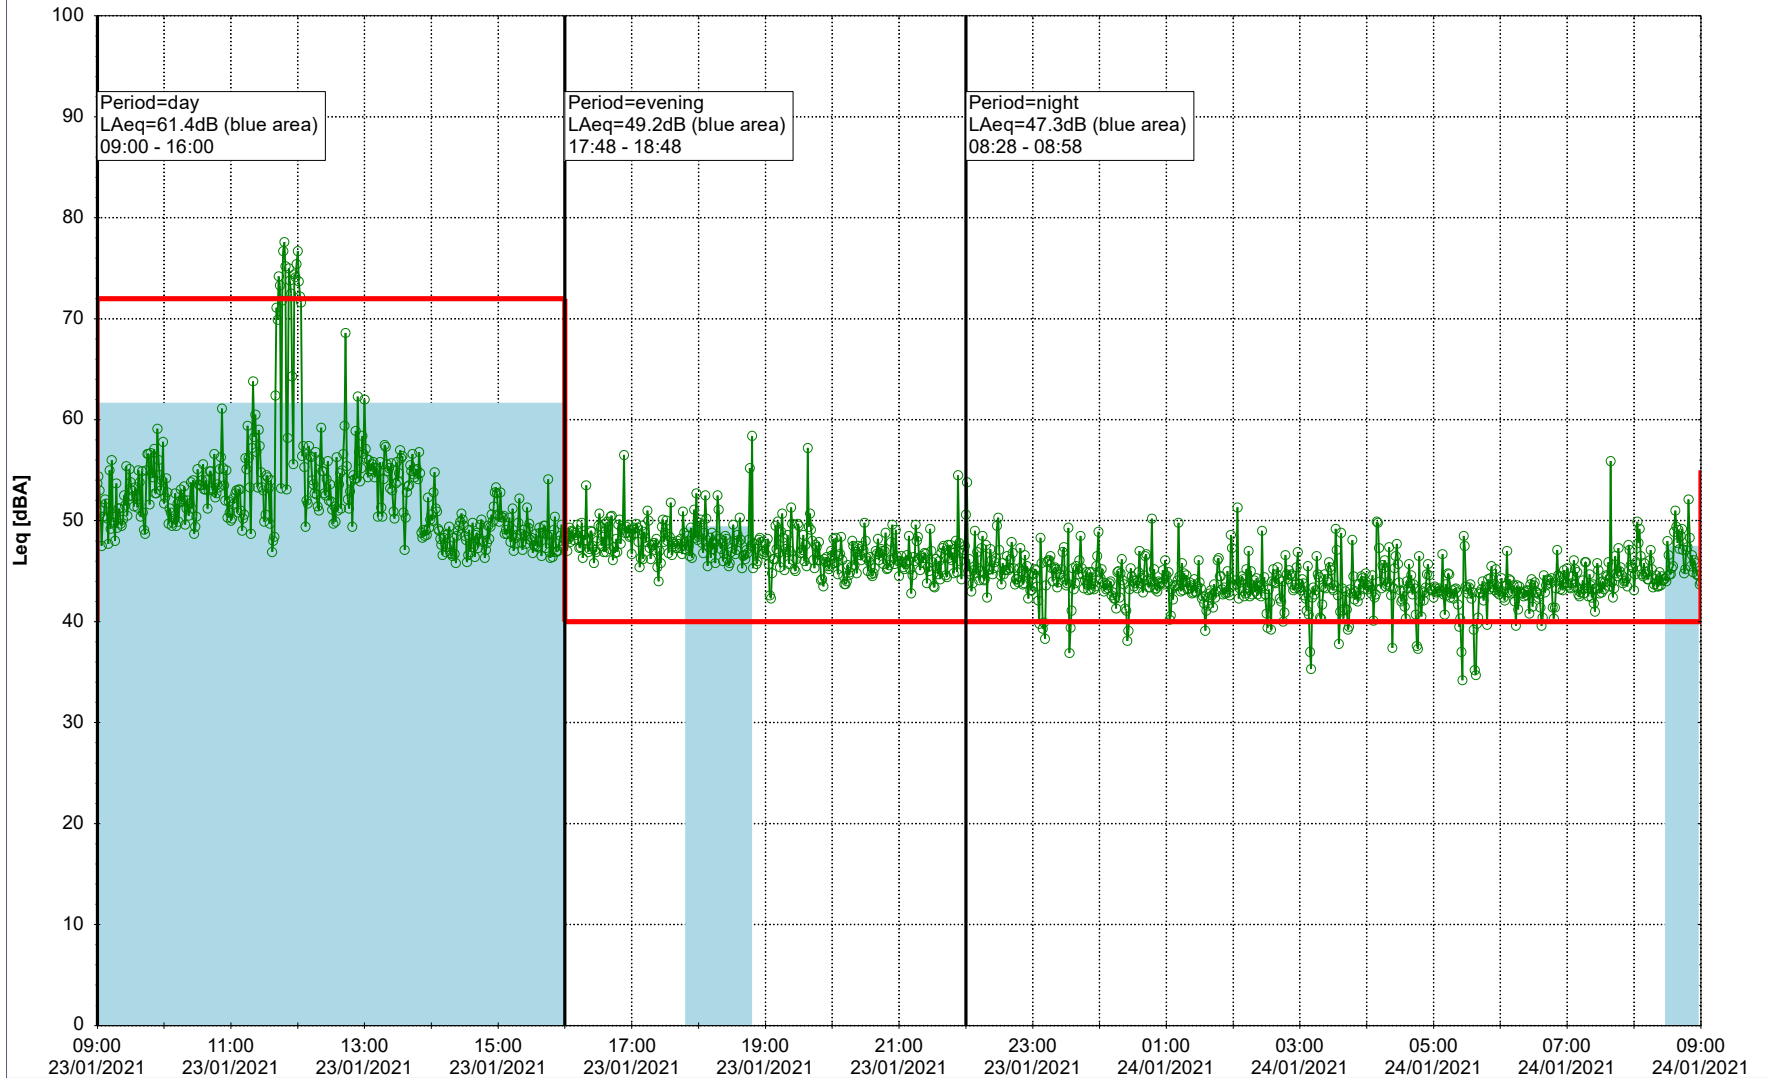

Noise Time Related Diagram

22/01/2021
23/01/2021

○○○○ MOP_NS01

Project: Kronos Sydhavnen
Construction: Mozarts Plads
Location: N-V

Plan View

Remarks

...

Noise Time Related Diagram

23/01/2021
24/01/2021

○○○○ MOP_NS01

Project: Kronos Sydhavnen
Construction: Mozarts Plads
Location: N-V

24/01/2021
25/01/2021

Plan View

Remarks

...

Noise Time Related Diagram