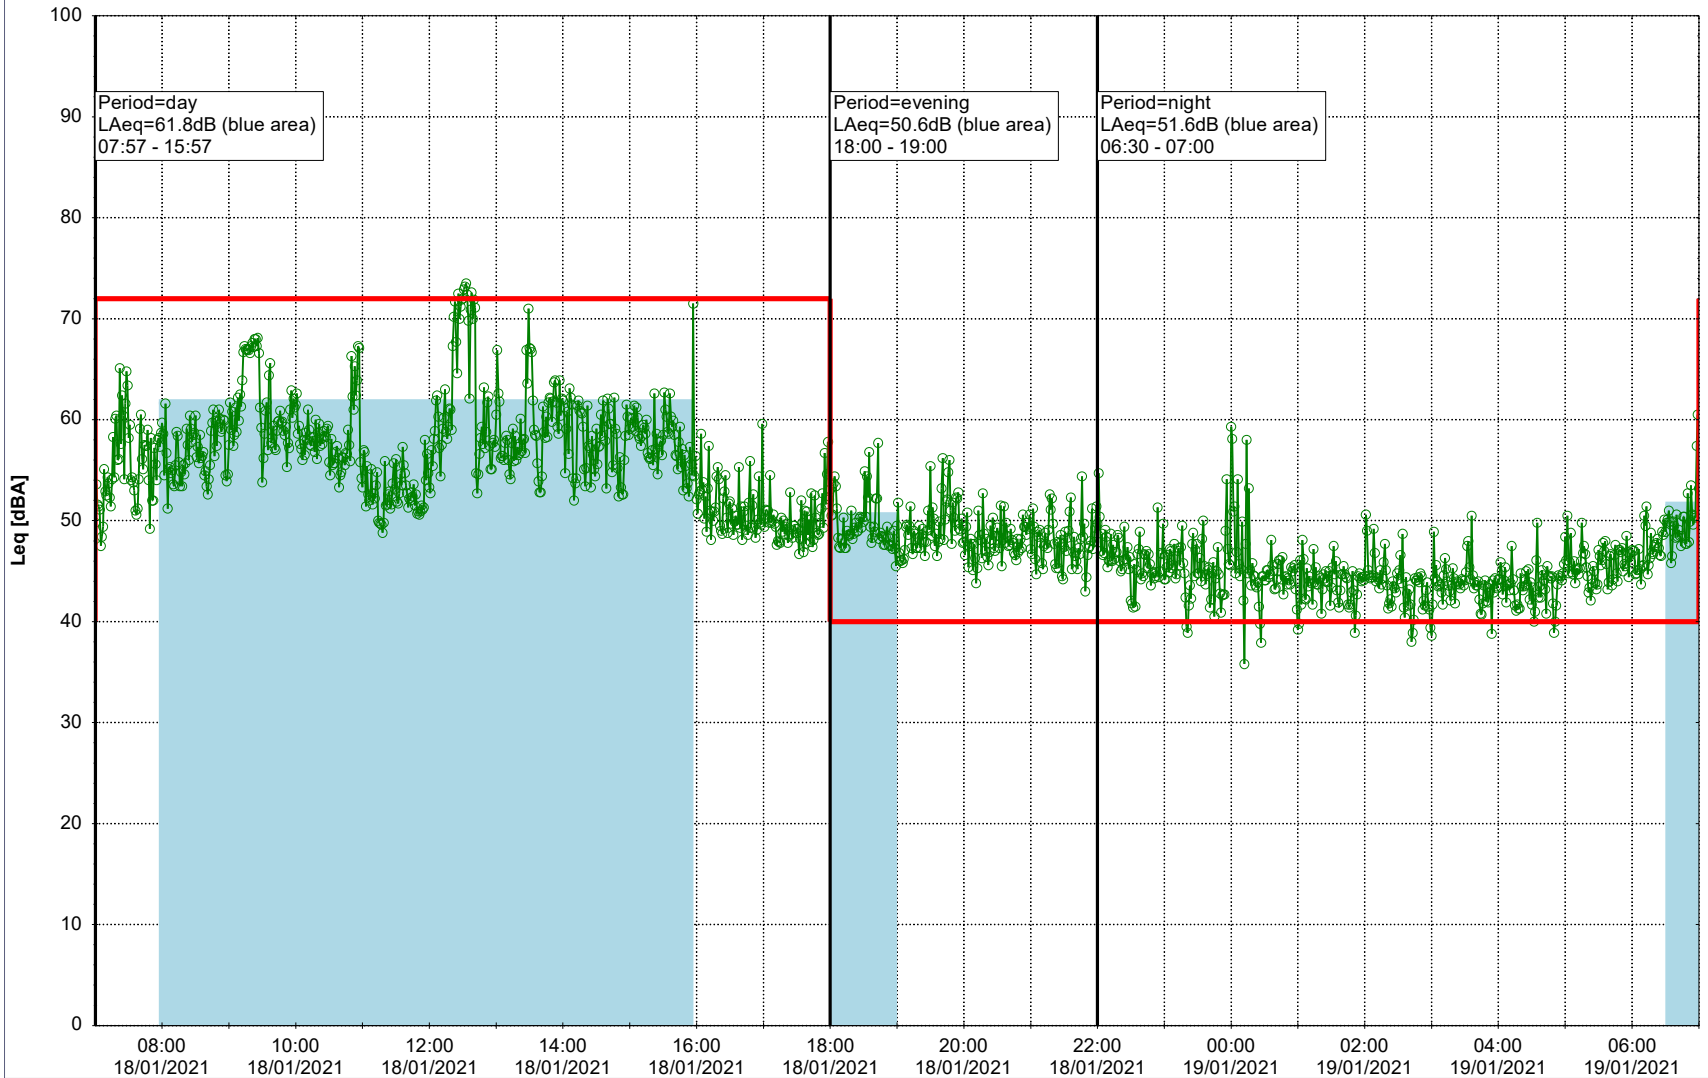

Project: Kronos Sydhavnen
Construction: Mozarts Plads
Location: N-V

Plan View

Remarks

...

Noise Time Related Diagram

18/01/2021
19/01/2021

○○○○ MOP_NS01

Project: Kronos Sydhavnen
Construction: Mozarts Plads
Location: N-V

Plan View

Remarks

...

Noise Time Related Diagram

19/01/2021
20/01/2021

○○○○ MOP_NS01

Project: Kronos Sydhavnen
Construction: Mozarts Plads
Location: N-V

Plan View