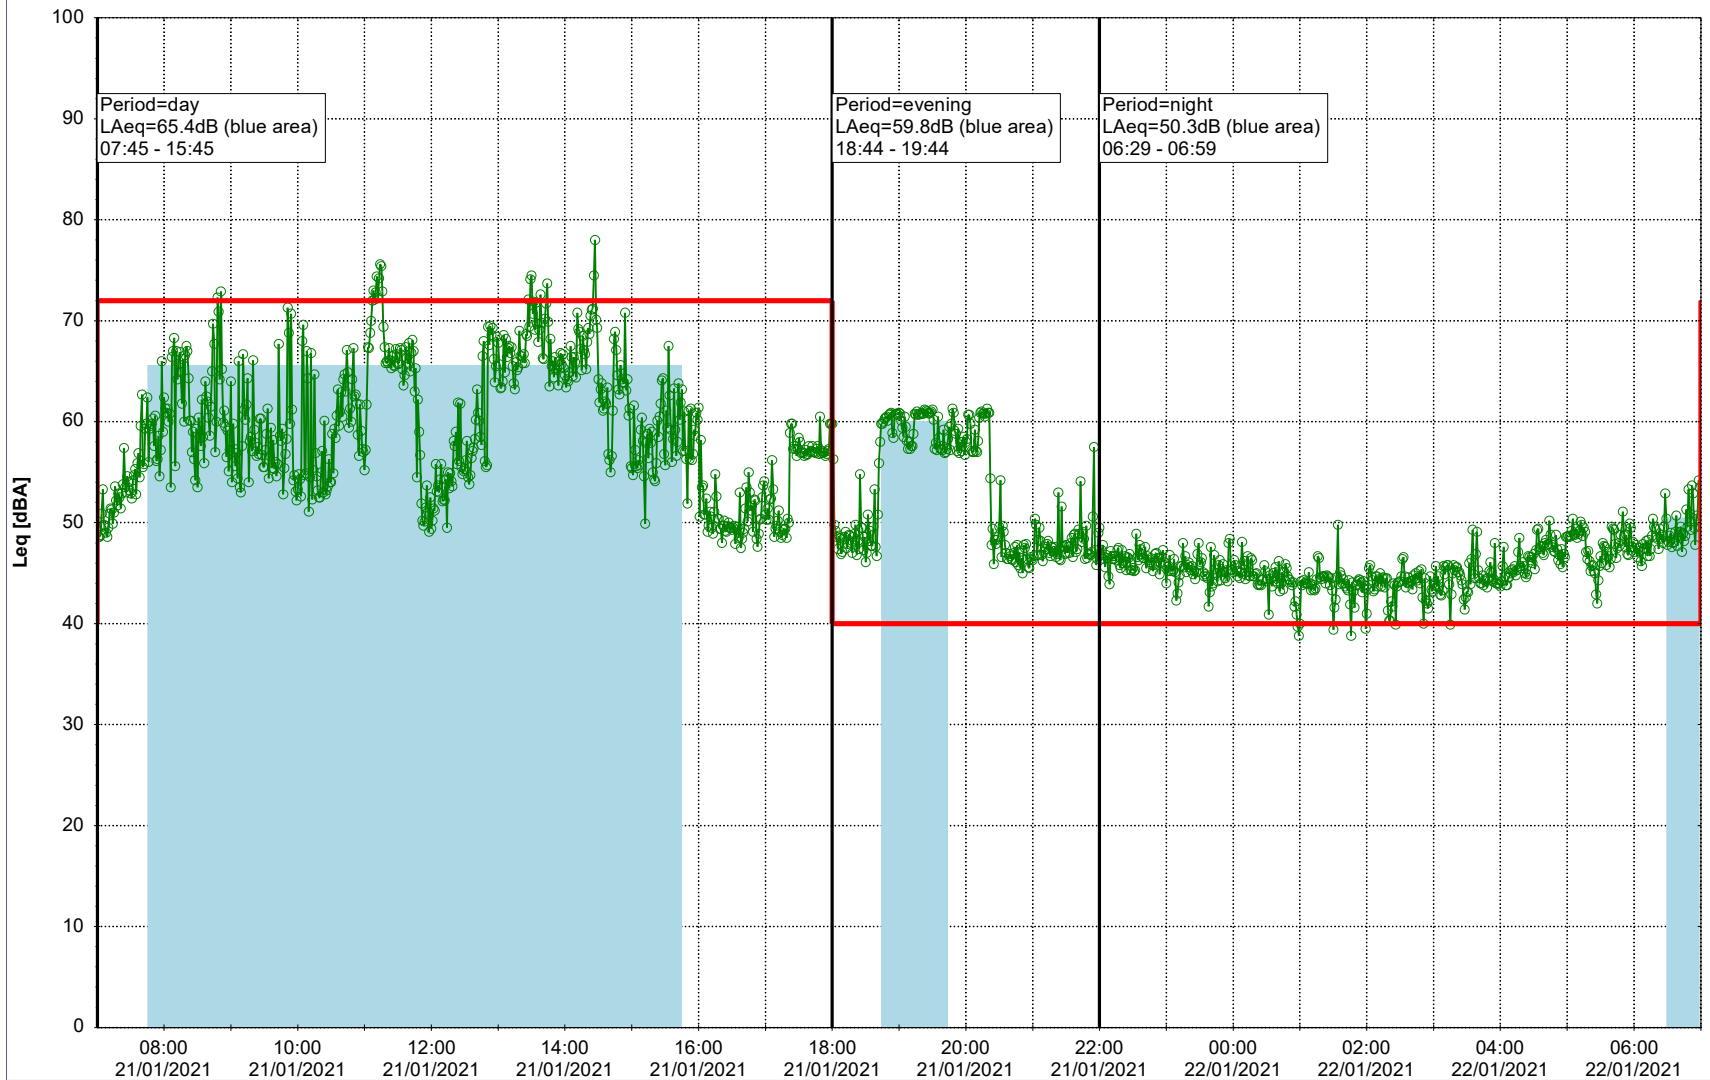

Remarks

...

Noise Time Related Diagram

20/01/2021
21/01/2021

○○○○ MOP_NS01

Project: Kronos Sydhavnen
Construction: Mozarts Plads
Location: N-V

Plan View

Remarks

...

Noise Time Related Diagram

21/01/2021
22/01/2021

○○○○ MOP_NS01

Project: Kronos Sydhavnen
Construction: Mozarts Plads
Location: N-V

Plan View

Remarks

...

Noise Time Related Diagram

22/01/2021
23/01/2021

○○○○ MOP_NS01

Project: Kronos Sydhavnen
Construction: Mozarts Plads
Location: N-V

Plan View

Remarks

...

Noise Time Related Diagram

23/01/2021
24/01/2021

○○○○ MOP_NS01

Project: Kronos Sydhavnen
Construction: Mozarts Plads
Location: N-V

24/01/2021
25/01/2021

Plan View

Remarks

...

Noise Time Related Diagram