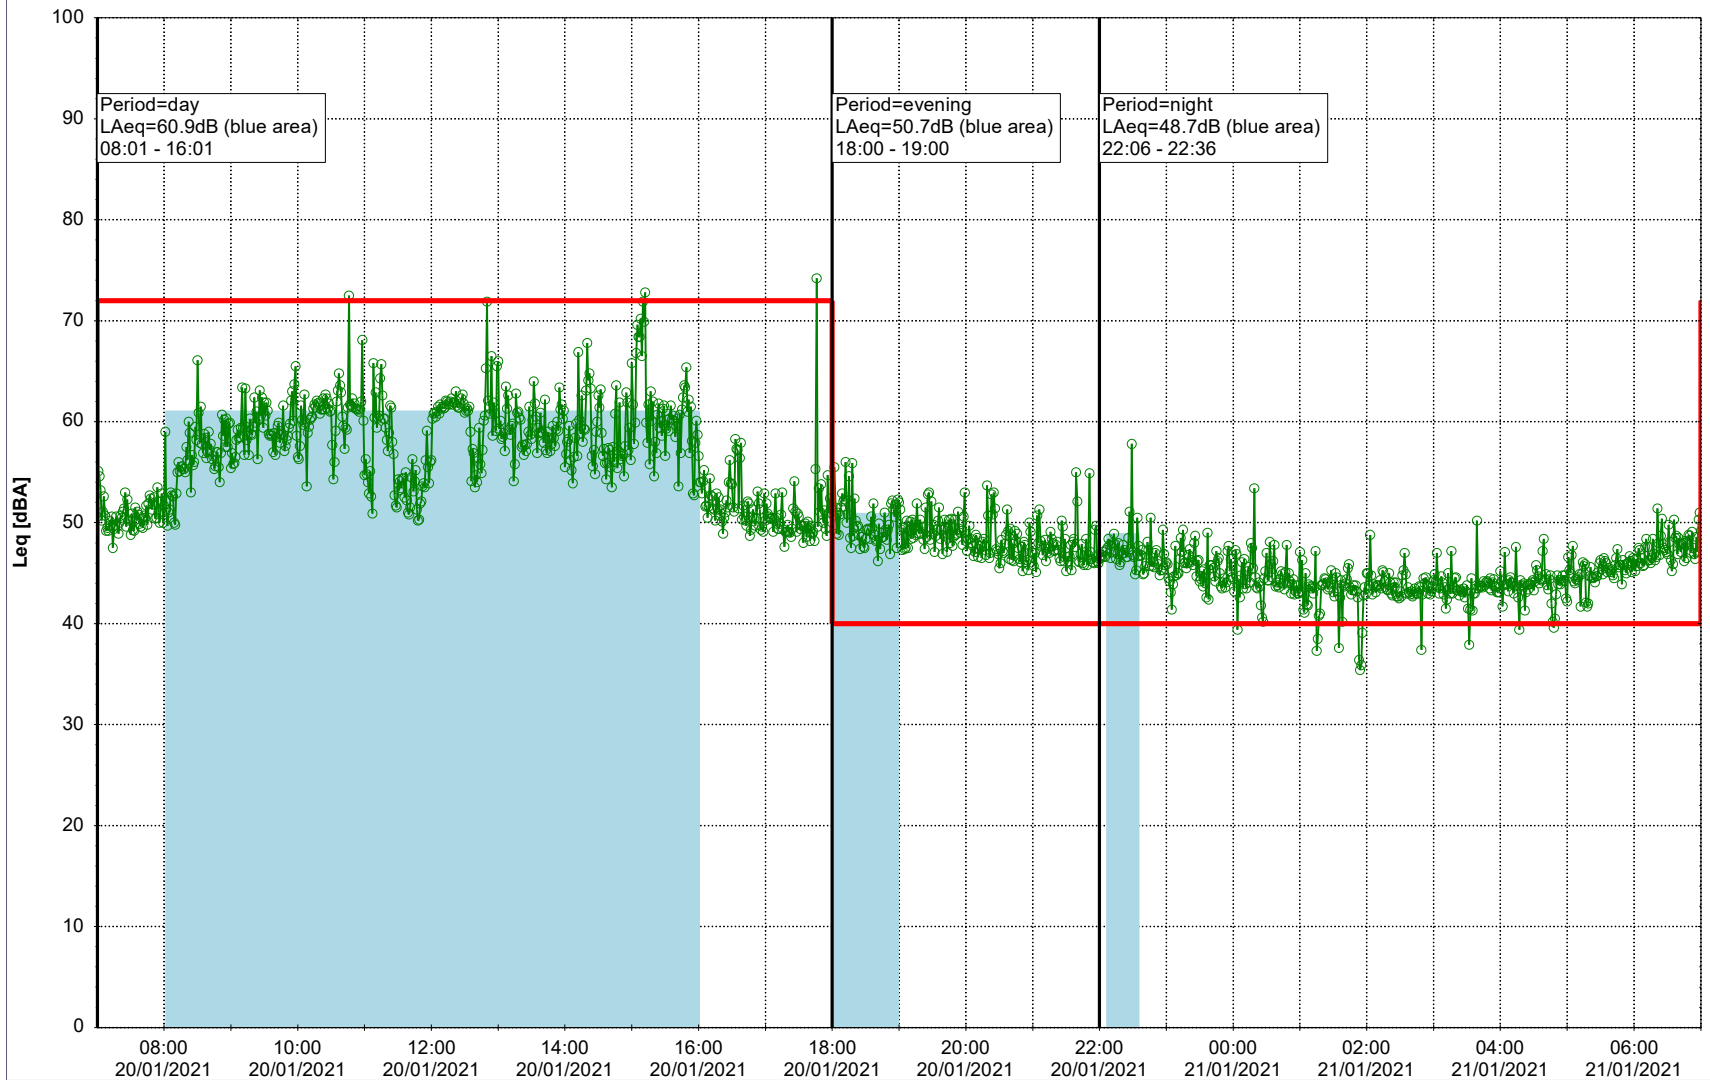

Plan View

Remarks

...

Noise Time Related Diagram

19/01/2021
20/01/2021

○○○○ MOP_NS01

Project: Kronos Sydhavnen
Construction: Mozarts Plads
Location: N-V

Plan View

Remarks

...

Noise Time Related Diagram

20/01/2021
21/01/2021

○○○○ MOP_NS01

Project: Kronos Sydhavnen
Construction: Mozarts Plads
Location: N-V

Plan View

Remarks