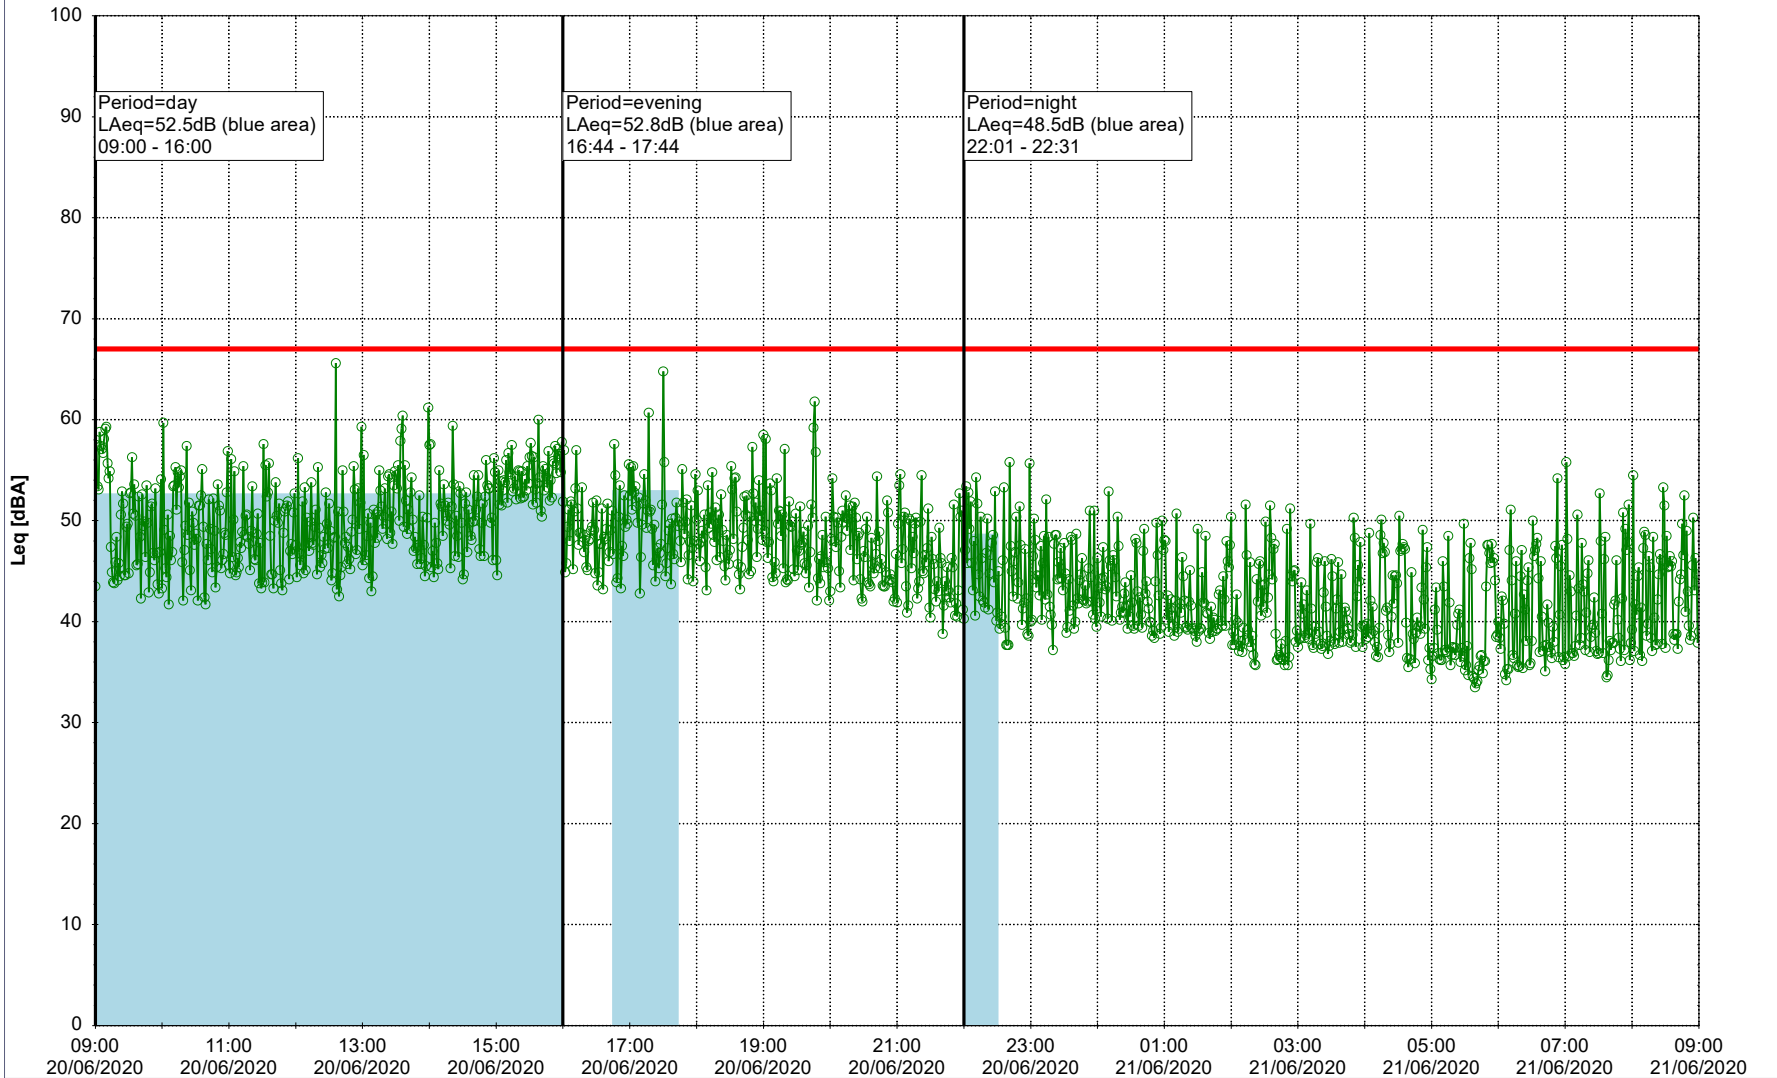

...

Noise Time Related Diagram

18/06/2020
19/06/2020

○ ○ ○ ○ NEL_NS01

Project: Kronos Sydhavnen
Construction: Ny Ellebjerg
Location: N-V

Plan View

Remarks

...

Noise Time Related Diagram

19/06/2020
20/06/2020

○ ○ ○ ○ NEL_NS01

Project: Kronos Sydhavnen
Construction: Ny Ellebjerg
Location: N-V

Plan View

Remarks

...

Noise Time Related Diagram

20/06/2020
21/06/2020

○ ○ ○ ○ NEL_NS01

Project: Kronos Sydhavnen
Construction: Ny Ellebjerg
Location: N-V

Plan View

Remarks

...

Noise Time Related Diagram

21/06/2020
22/06/2020

○ NEL_NS01

Project: Kronos Sydhavnen
Construction: Ny Ellebjerg
Location: N-V

Plan View

Remarks

...

Noise Time Related Diagram

22/06/2020
23/06/2020

○ ○ ○ ○ NEL_NS01