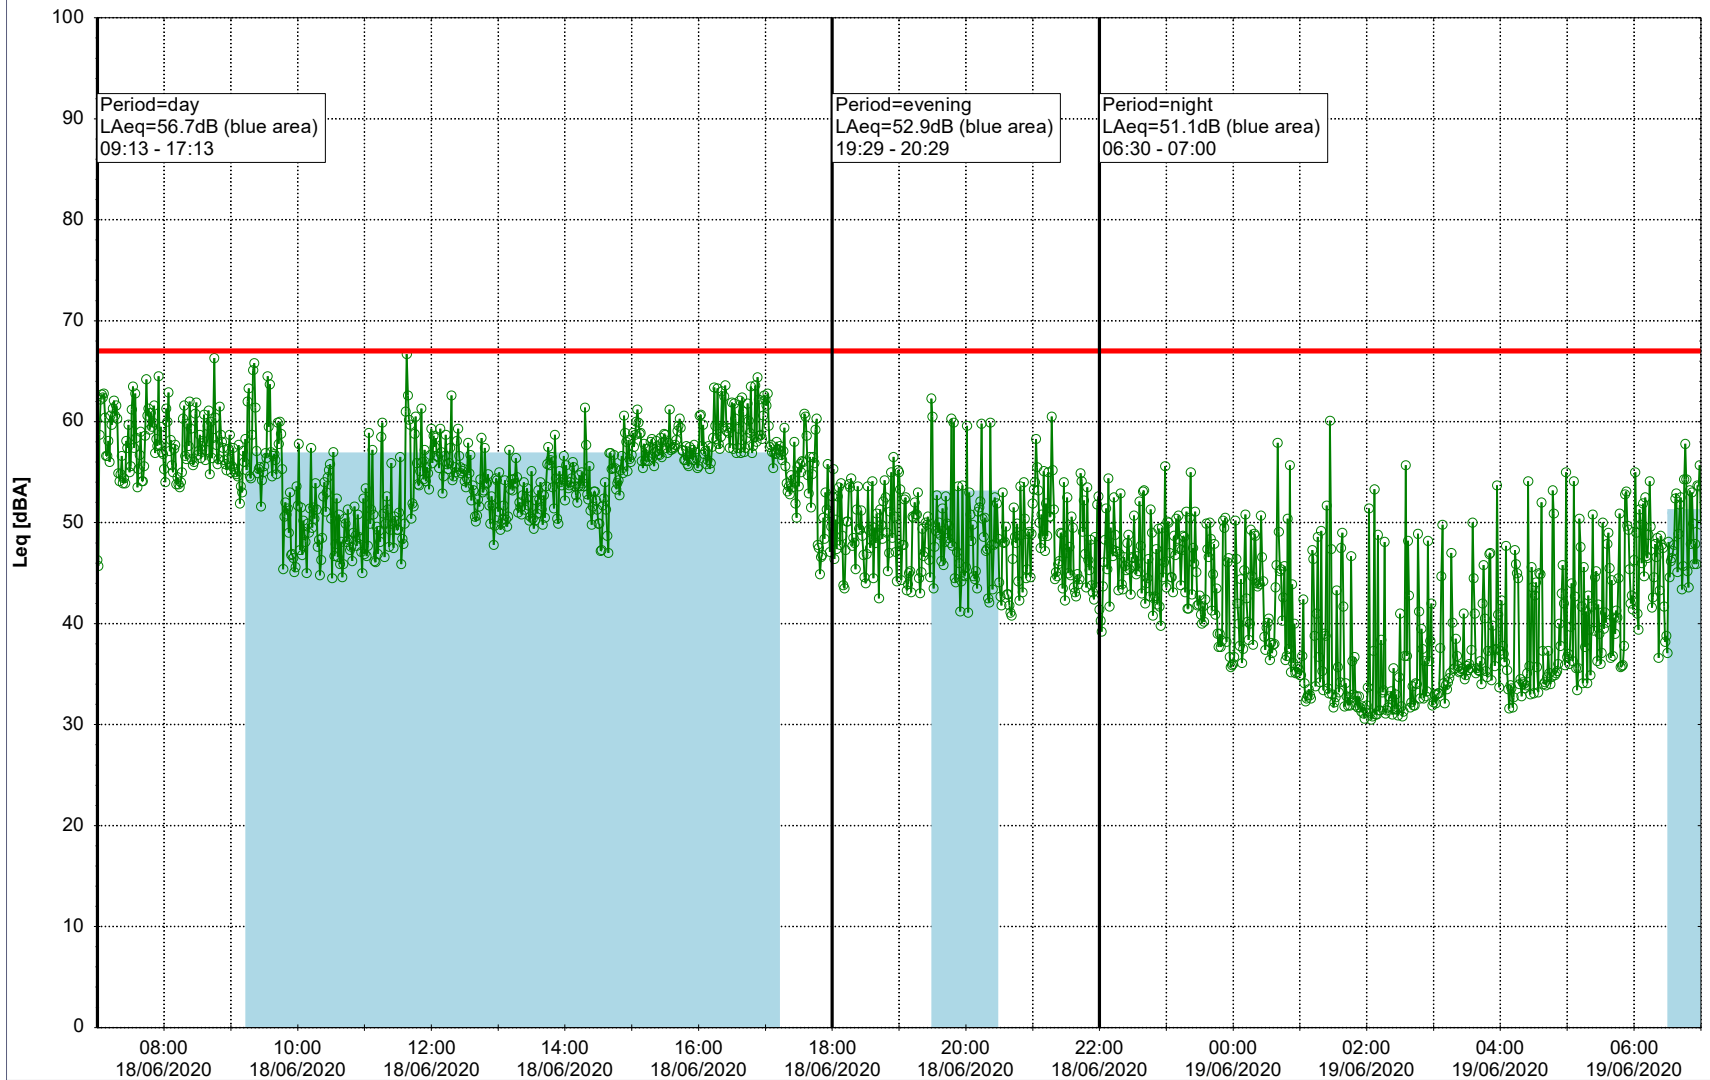

Remarks

...

Noise Time Related Diagram

17/06/2020
18/06/2020

○ NEL_NS01

Project: Kronos Sydhavnen
Construction: Ny Ellebjerg
Location: N-V

Plan View

Remarks

...

Noise Time Related Diagram

18/06/2020
19/06/2020

○ ○ ○ ○ NEL_NS01

Project: Kronos Sydhavnen
Construction: Ny Ellebjerg
Location: N-V

Plan View

Remarks

...

Noise Time Related Diagram

19/06/2020
20/06/2020

○ ○ ○ ○ NEL_NS01

Project: Kronos Sydhavnen
Construction: Ny Ellebjerg
Location: N-V

Plan View

Remarks

...

Noise Time Related Diagram

20/06/2020
21/06/2020

○ ○ ○ ○ NEL_NS01

Project: Kronos Sydhavnen
Construction: Ny Ellebjerg
Location: N-V

Plan View

Remarks

...

Noise Time Related Diagram

21/06/2020
22/06/2020