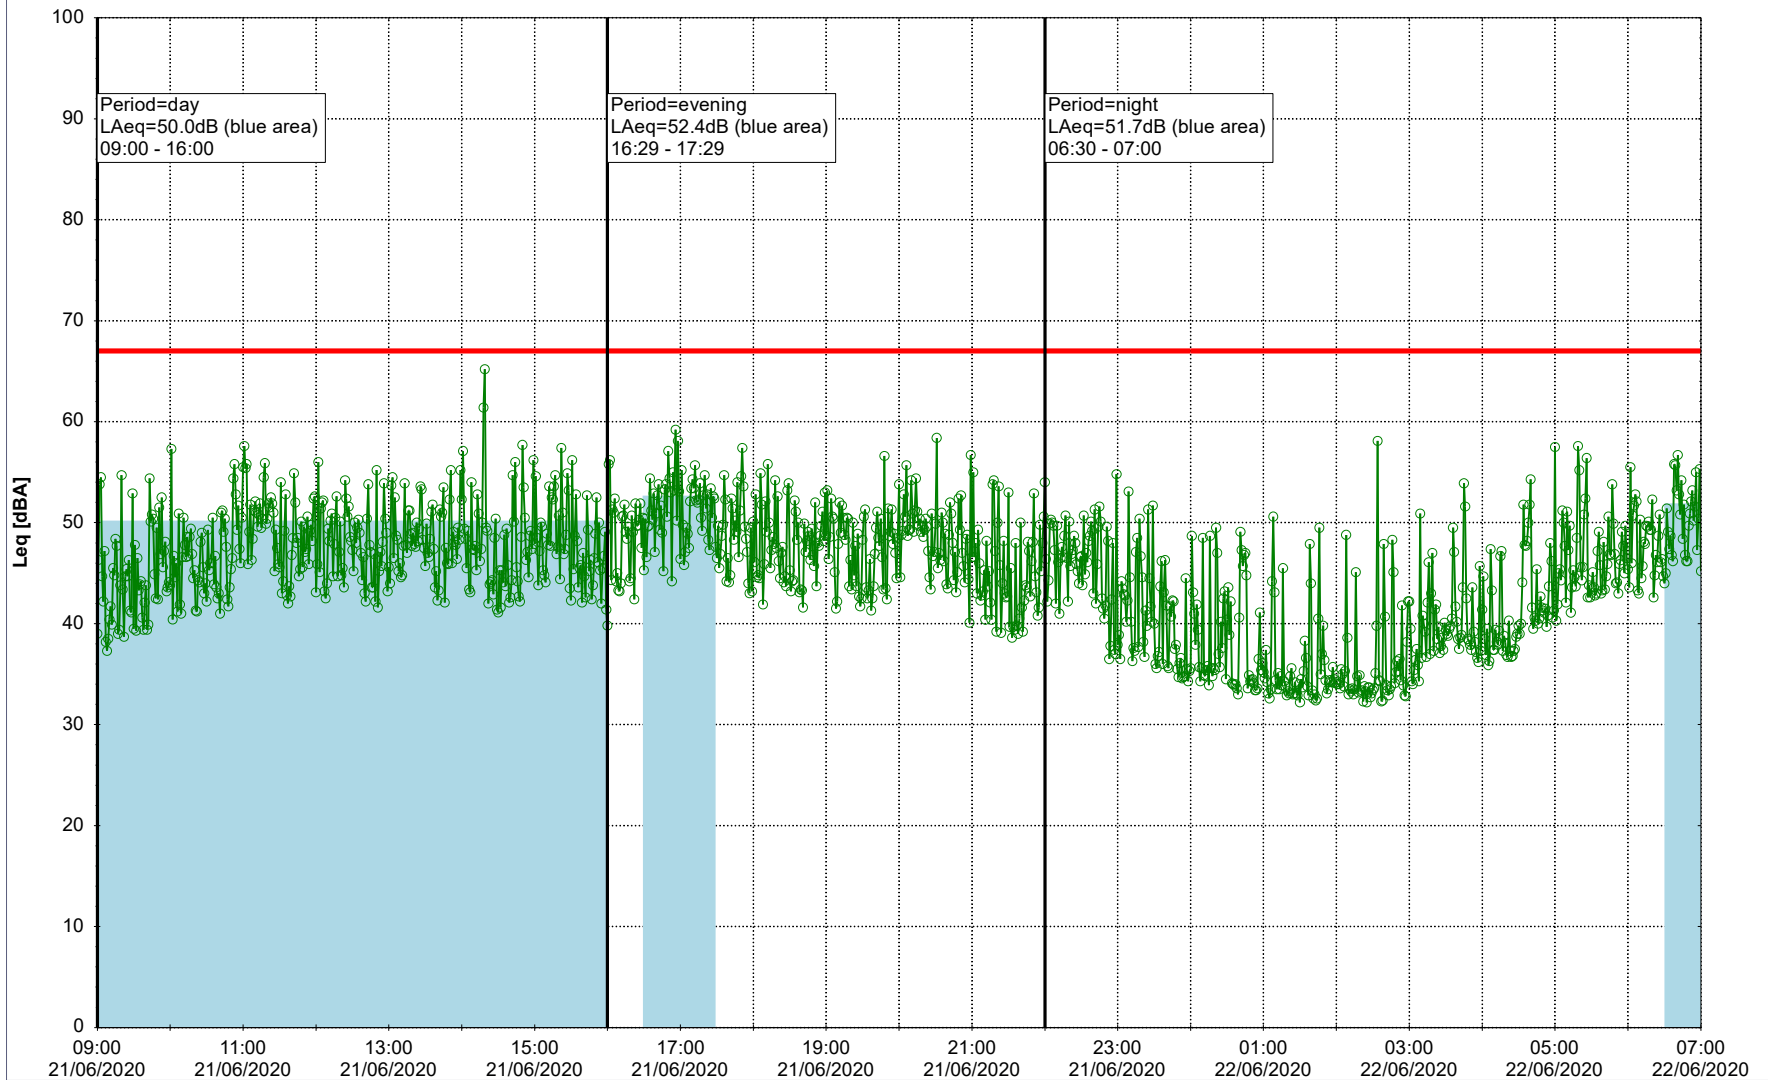

Noise Time Related Diagram

19/06/2020
20/06/2020

○ ○ ○ ○ NEL_NS01

Project: Kronos Sydhavnen
Construction: Ny Ellebjerg
Location: N-V

Plan View

Remarks

...

Noise Time Related Diagram

20/06/2020
21/06/2020

○ ○ ○ ○ NEL_NS01

Project: Kronos Sydhavnen
Construction: Ny Ellebjerg
Location: N-V

Plan View

Remarks

...

Noise Time Related Diagram

21/06/2020
22/06/2020

○ NEL_NS01

Project: Kronos Sydhavnen
Construction: Ny Ellebjerg
Location: N-V

Plan View

Remarks

...

Noise Time Related Diagram

22/06/2020
23/06/2020

○ ○ ○ ○ NEL_NS01