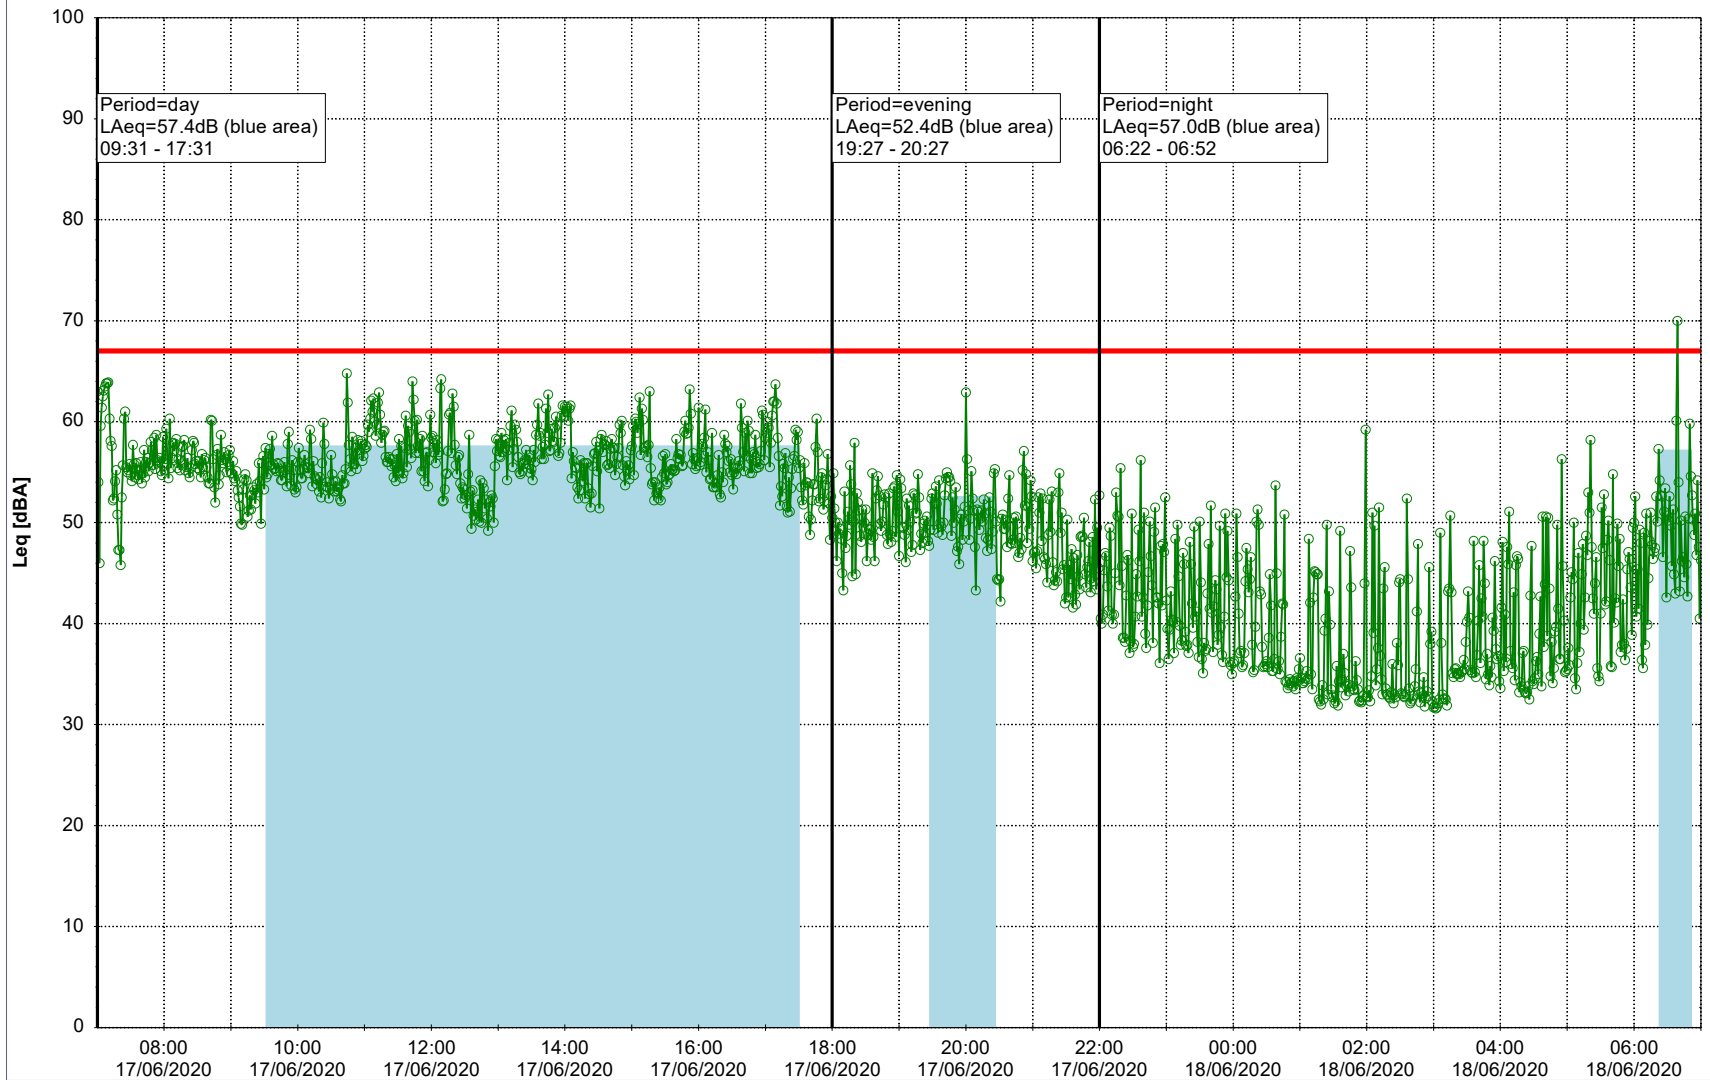

Plan View

Remarks

...

Noise Time Related Diagram

16/06/2020
17/06/2020

○ NEL_NS01

Project: Kronos Sydhavnen
Construction: Ny Ellebjerg
Location: N-V

Plan View

Remarks

...

Noise Time Related Diagram

17/06/2020
18/06/2020

○ NEL_NS01

Project: Kronos Sydhavnen
Construction: Ny Ellebjerg
Location: N-V

Plan View

Remarks

...

Noise Time Related Diagram

18/06/2020
19/06/2020

○ ○ ○ ○ NEL_NS01

Project: Kronos Sydhavnen
Construction: Ny Ellebjerg
Location: N-V

Plan View

Remarks

...

Noise Time Related Diagram

19/06/2020
20/06/2020

○ ○ ○ ○ NEL_NS01

Project: Kronos Sydhavnen
Construction: Ny Ellebjerg
Location: N-V

Plan View

Remarks

...

Noise Time Related Diagram