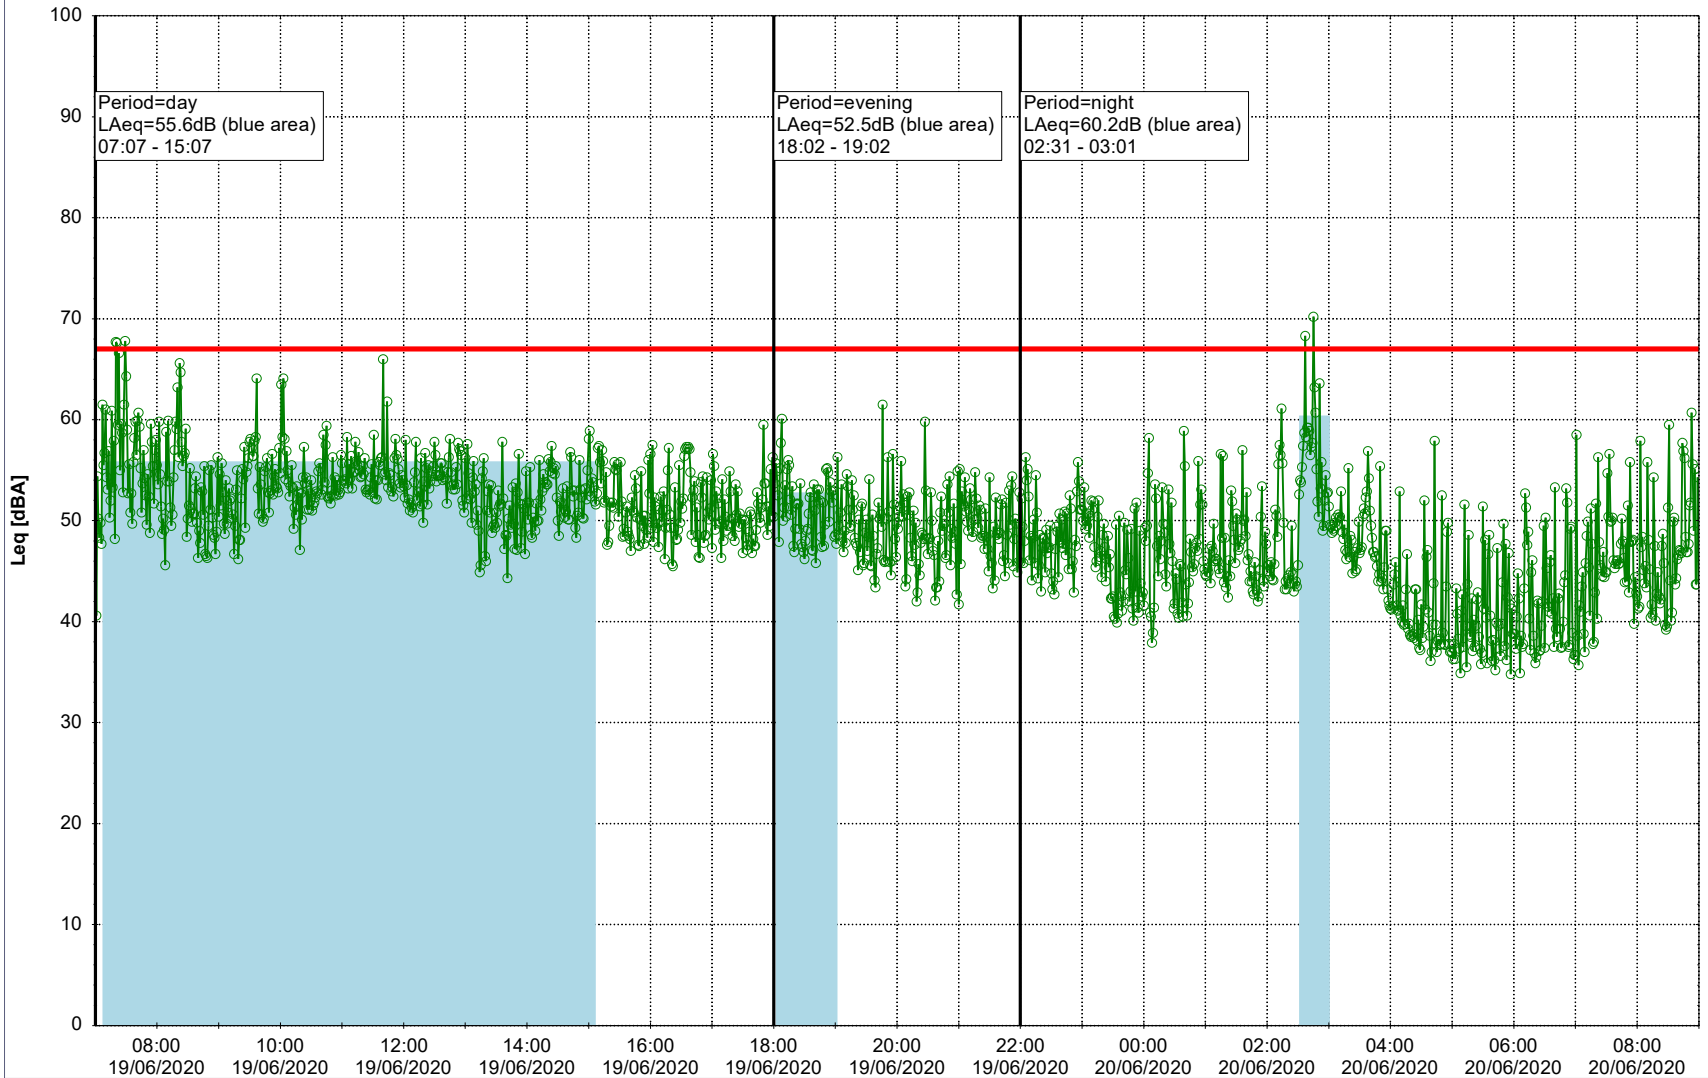

...

Noise Time Related Diagram

18/06/2020
19/06/2020

○ ○ ○ ○ NEL_NS01

Project: Kronos Sydhavnen
Construction: Ny Ellebjerg
Location: N-V

Plan View

Remarks

...

Noise Time Related Diagram

19/06/2020
20/06/2020

○ ○ ○ ○ NEL_NS01

Project: Kronos Sydhavnen
Construction: Ny Ellebjerg
Location: N-V

Plan View

Remarks

...

Noise Time Related Diagram

20/06/2020
21/06/2020

○ ○ ○ ○ NEL_NS01

Project: Kronos Sydhavnen
Construction: Ny Ellebjerg
Location: N-V

Plan View

Remarks

...

Noise Time Related Diagram

21/06/2020
22/06/2020

○ NEL_NS01

Project: Kronos Sydhavnen
Construction: Ny Ellebjerg
Location: N-V

Plan View

Remarks

...

Noise Time Related Diagram

22/06/2020
23/06/2020

○ ○ ○ ○ NEL_NS01