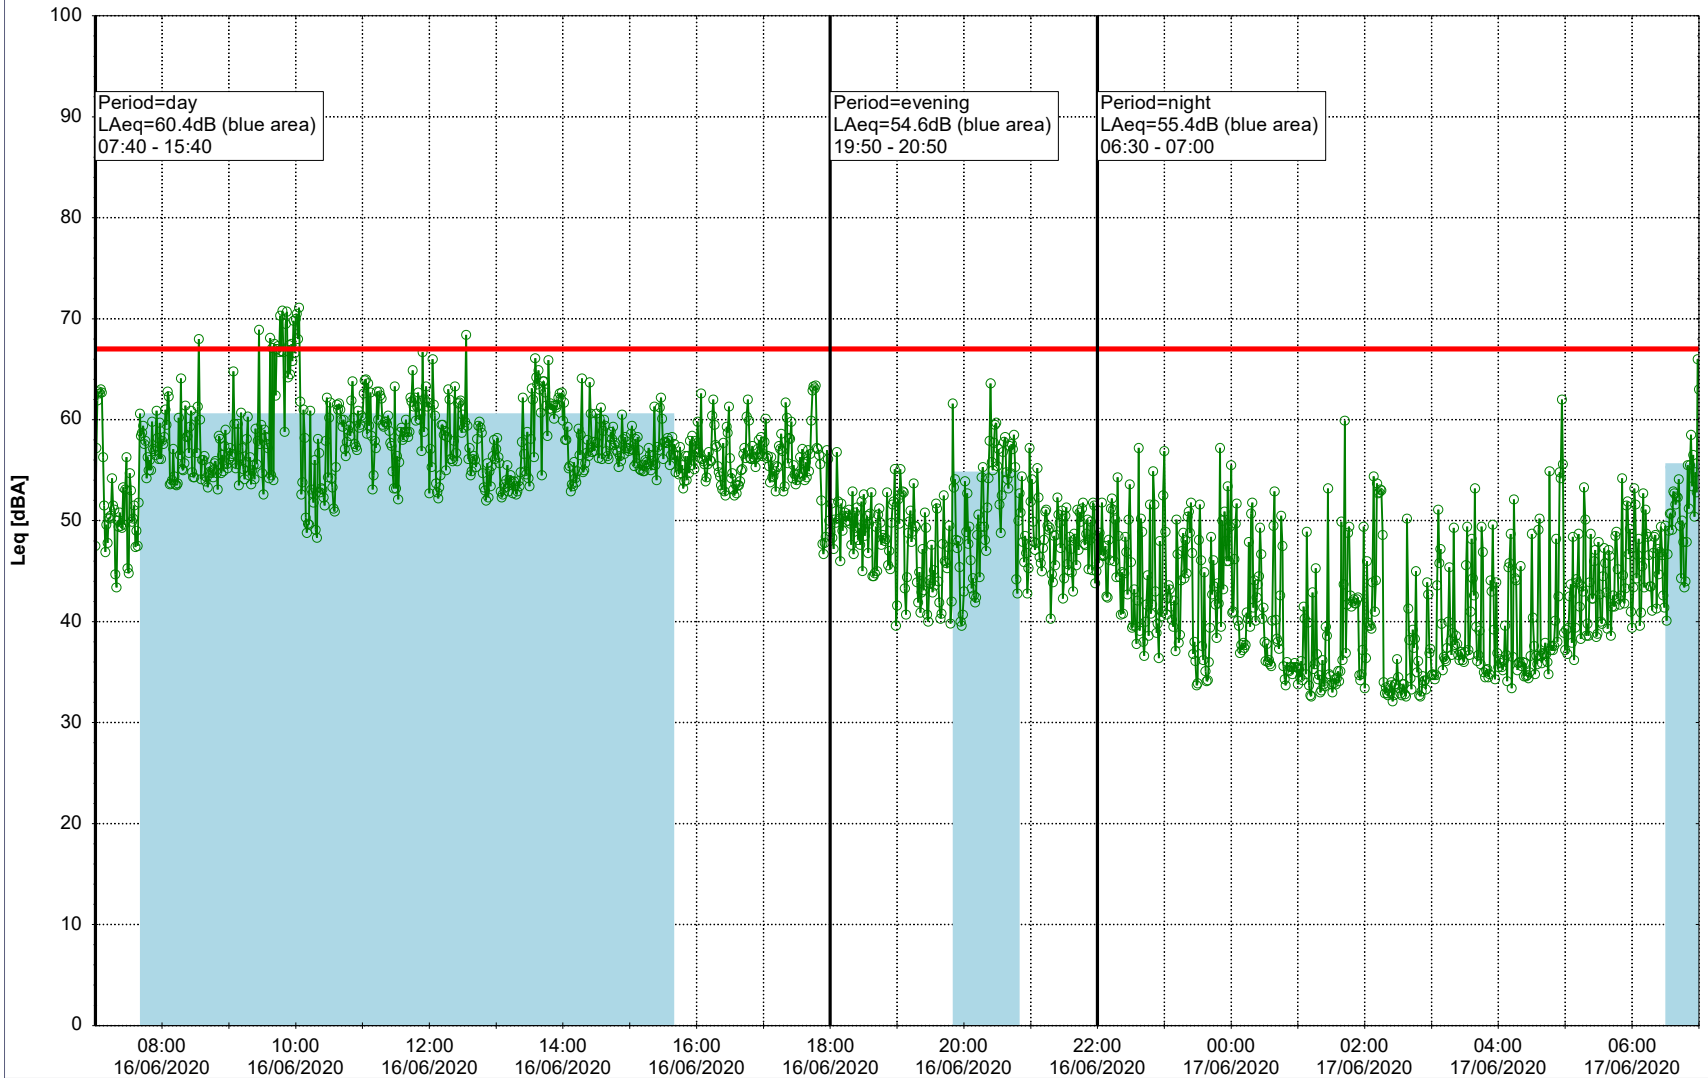

Plan View

Remarks

...

Noise Time Related Diagram

16/06/2020
17/06/2020

○ NEL_NS01

Project: Kronos Sydhavnen
Construction: Ny Ellebjerg
Location: N-V

Plan View

Remarks

...

Noise Time Related Diagram

17/06/2020
18/06/2020

○ NEL_NS01

Project: Kronos Sydhavnen
Construction: Ny Ellebjerg
Location: N-V

Plan View

Remarks

...

Noise Time Related Diagram

18/06/2020
19/06/2020

○ ○ ○ ○ NEL_NS01

Project: Kronos Sydhavnen
Construction: Ny Ellebjerg
Location: N-V

Plan View

Remarks

...

Noise Time Related Diagram

19/06/2020
20/06/2020

○ ○ ○ ○ NEL_NS01

Project: Kronos Sydhavnen
Construction: Ny Ellebjerg
Location: N-V

Plan View

Remarks

...

Noise Time Related Diagram