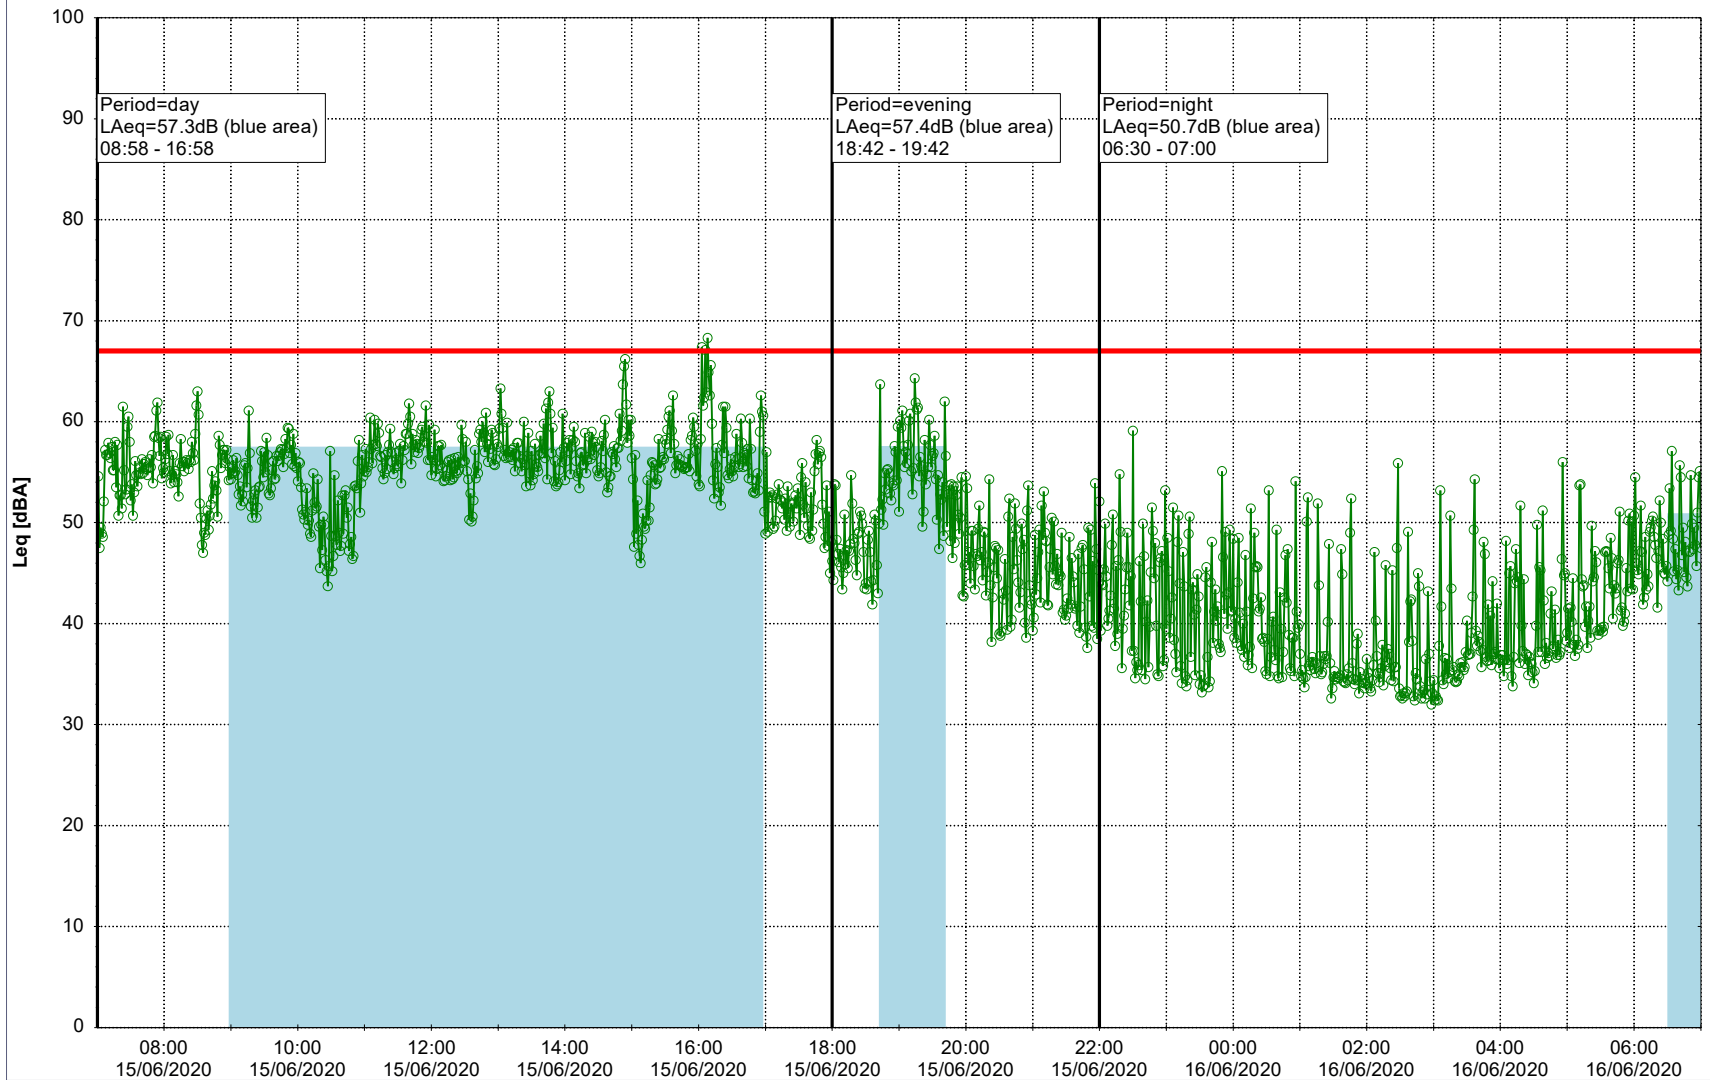

Project: Kronos Sydhavnen
Construction: Ny Ellebjerg
Location: N-V

Plan View

Remarks

...

Noise Time Related Diagram

15/06/2020
16/06/2020

○ NEL_NS01

Project: Kronos Sydhavnen
Construction: Ny Ellebjerg
Location: N-V

Plan View

Remarks

...

Noise Time Related Diagram

16/06/2020
17/06/2020

○ NEL_NS01

Project: Kronos Sydhavnen
Construction: Ny Ellebjerg
Location: N-V

Plan View

Remarks

...

Noise Time Related Diagram

17/06/2020
18/06/2020

○ NEL_NS01

Project: Kronos Sydhavnen
Construction: Ny Ellebjerg
Location: N-V

Plan View

Remarks

Noise Time Related Diagram

19/06/2020
20/06/2020

○ ○ ○ ○ NEL_NS01

Project: Kronos Sydhavnen
Construction: Ny Ellebjerg
Location: N-V

Plan View

Remarks

...

Noise Time Related Diagram