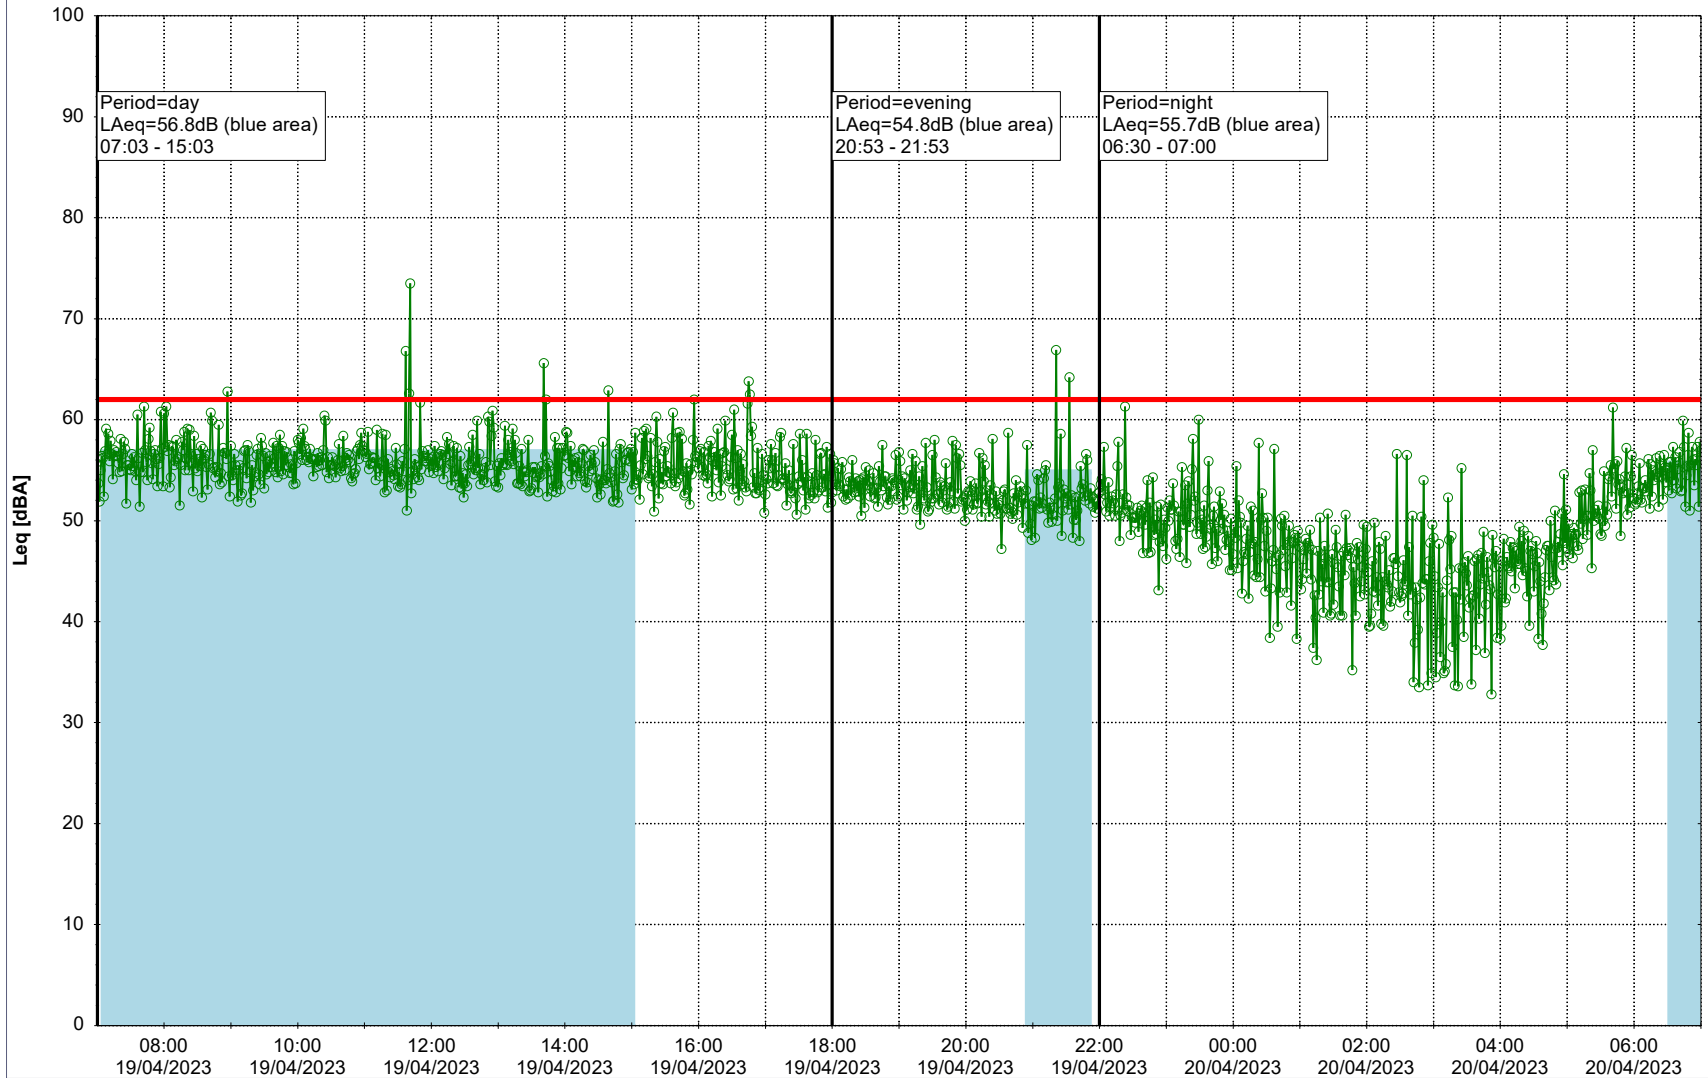

Plan View

Remarks

...

Noise Time Related Diagram

○○○ GAB_NS01

Project: Kronos Sydhavnen
Construction: Gåsebæk
Location: N-V

20/04/2023
21/04/2023

Plan View

Remarks

...

Noise Time Related Diagram

○○○ GAB_NS01

Project: Kronos Sydhavnen
Construction: Gåsebæk
Location: N-V

Plan View

Remarks

...

Noise Time Related Diagram

21/04/2023
22/04/2023

○○○○ GAB_NS01

Project: Kronos Sydhavnen
Construction: Gåsebæk
Location: N-V

Plan View

Remarks

...

Noise Time Related Diagram