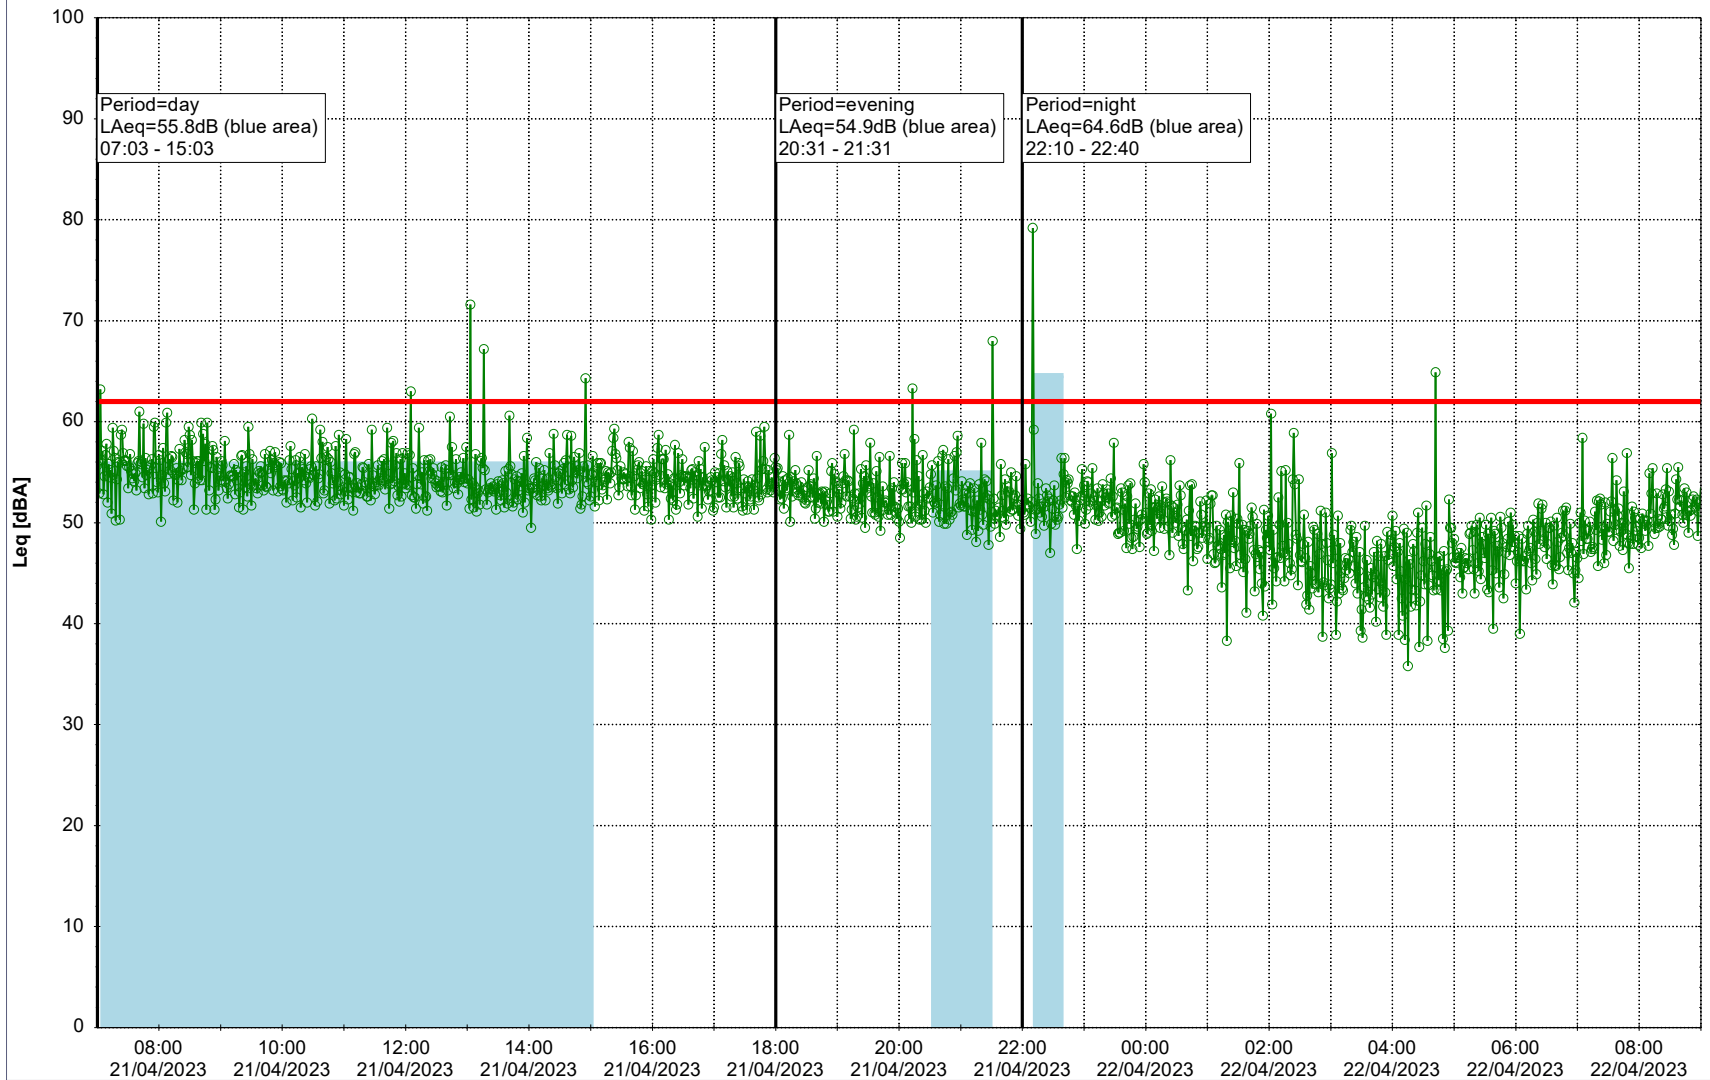

Remarks

...

Noise Time Related Diagram

○○○ GAB_NS01

Project: Kronos Sydhavnen
Construction: Gåsebæk
Location: N-V

Plan View

Remarks

...

Noise Time Related Diagram

21/04/2023
22/04/2023

○○○○ GAB_NS01

Project: Kronos Sydhavnen
Construction: Gåsebæk
Location: N-V

Plan View

Remarks

...

Noise Time Related Diagram

22/04/2023
23/04/2023

○○○ GAB_NS01

Project: Kronos Sydhavnen
Construction: Gåsebæk
Location: N-V

Plan View

Remarks

...

Noise Time Related Diagram

23/04/2023
24/04/2023