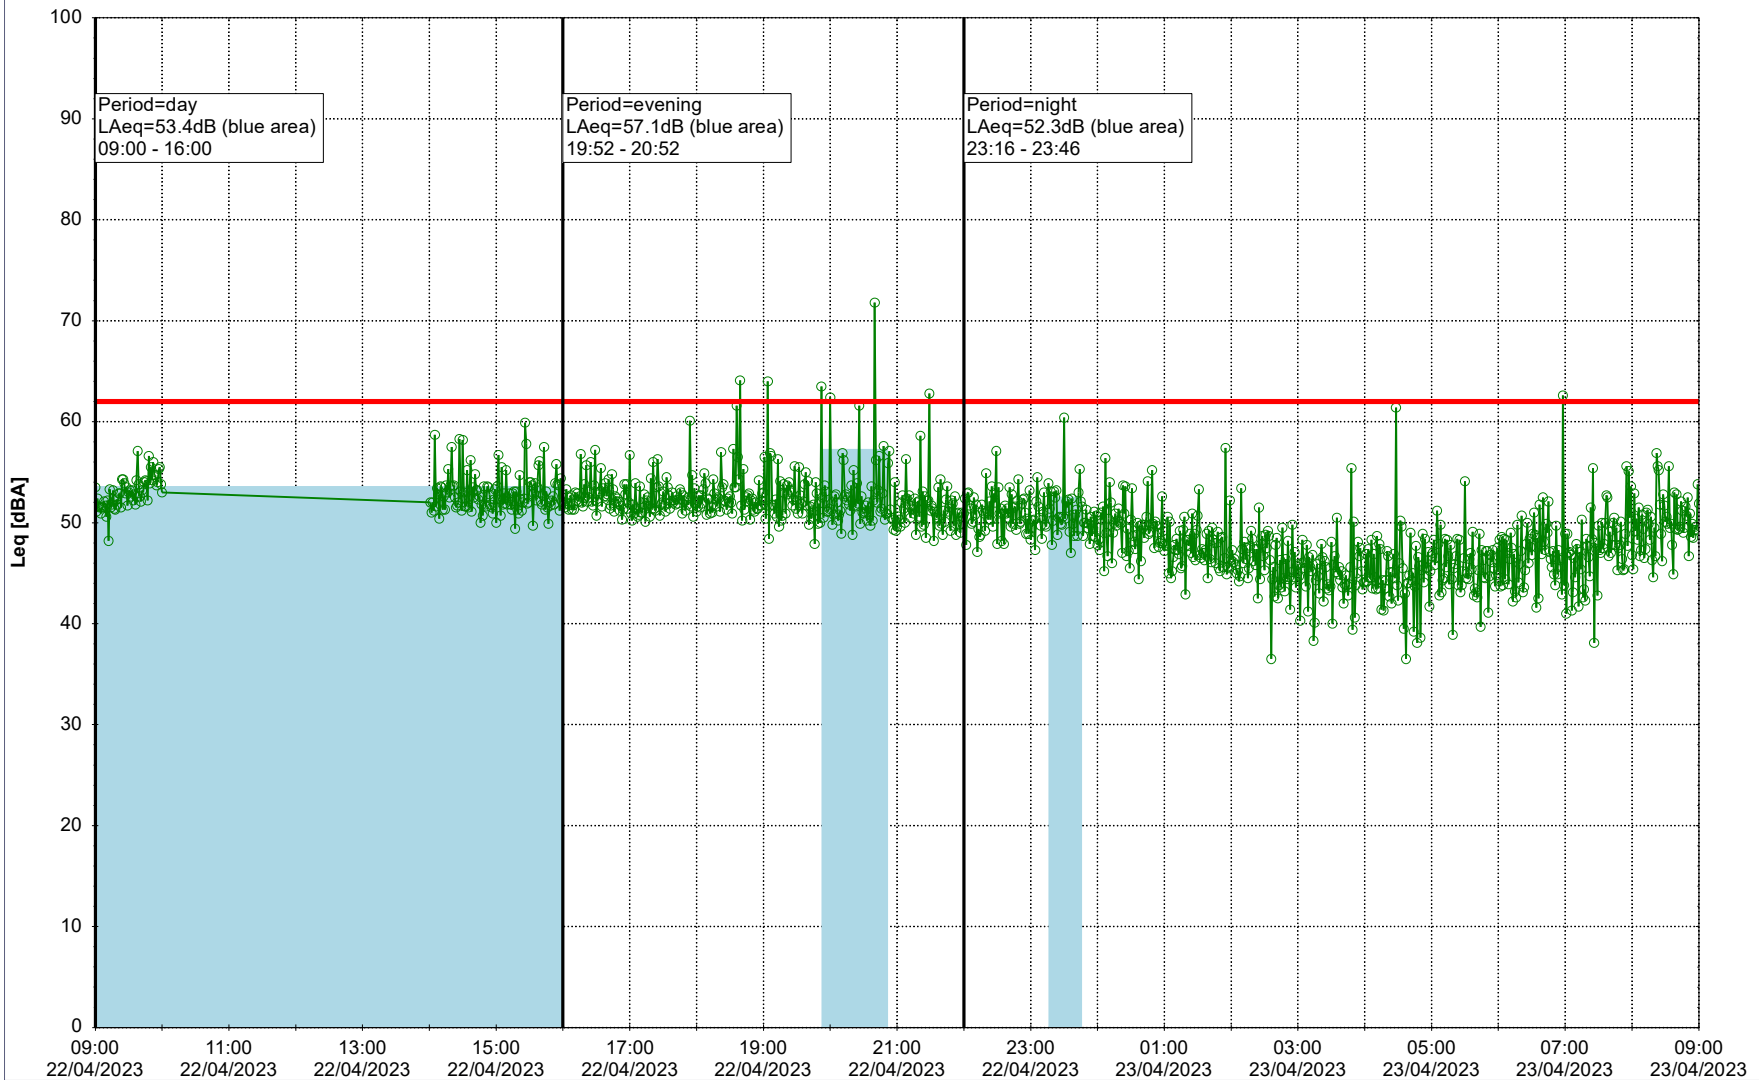

Noise Time Related Diagram

21/04/2023
22/04/2023

○○○○ GAB_NS01

Project: Kronos Sydhavnen
Construction: Gåsebæk
Location: N-V

Plan View

Remarks

...

Noise Time Related Diagram

22/04/2023
23/04/2023

○○○ GAB_NS01

Project: Kronos Sydhavnen
Construction: Gåsebæk
Location: N-V

Plan View

Remarks

...

Noise Time Related Diagram

23/04/2023
24/04/2023