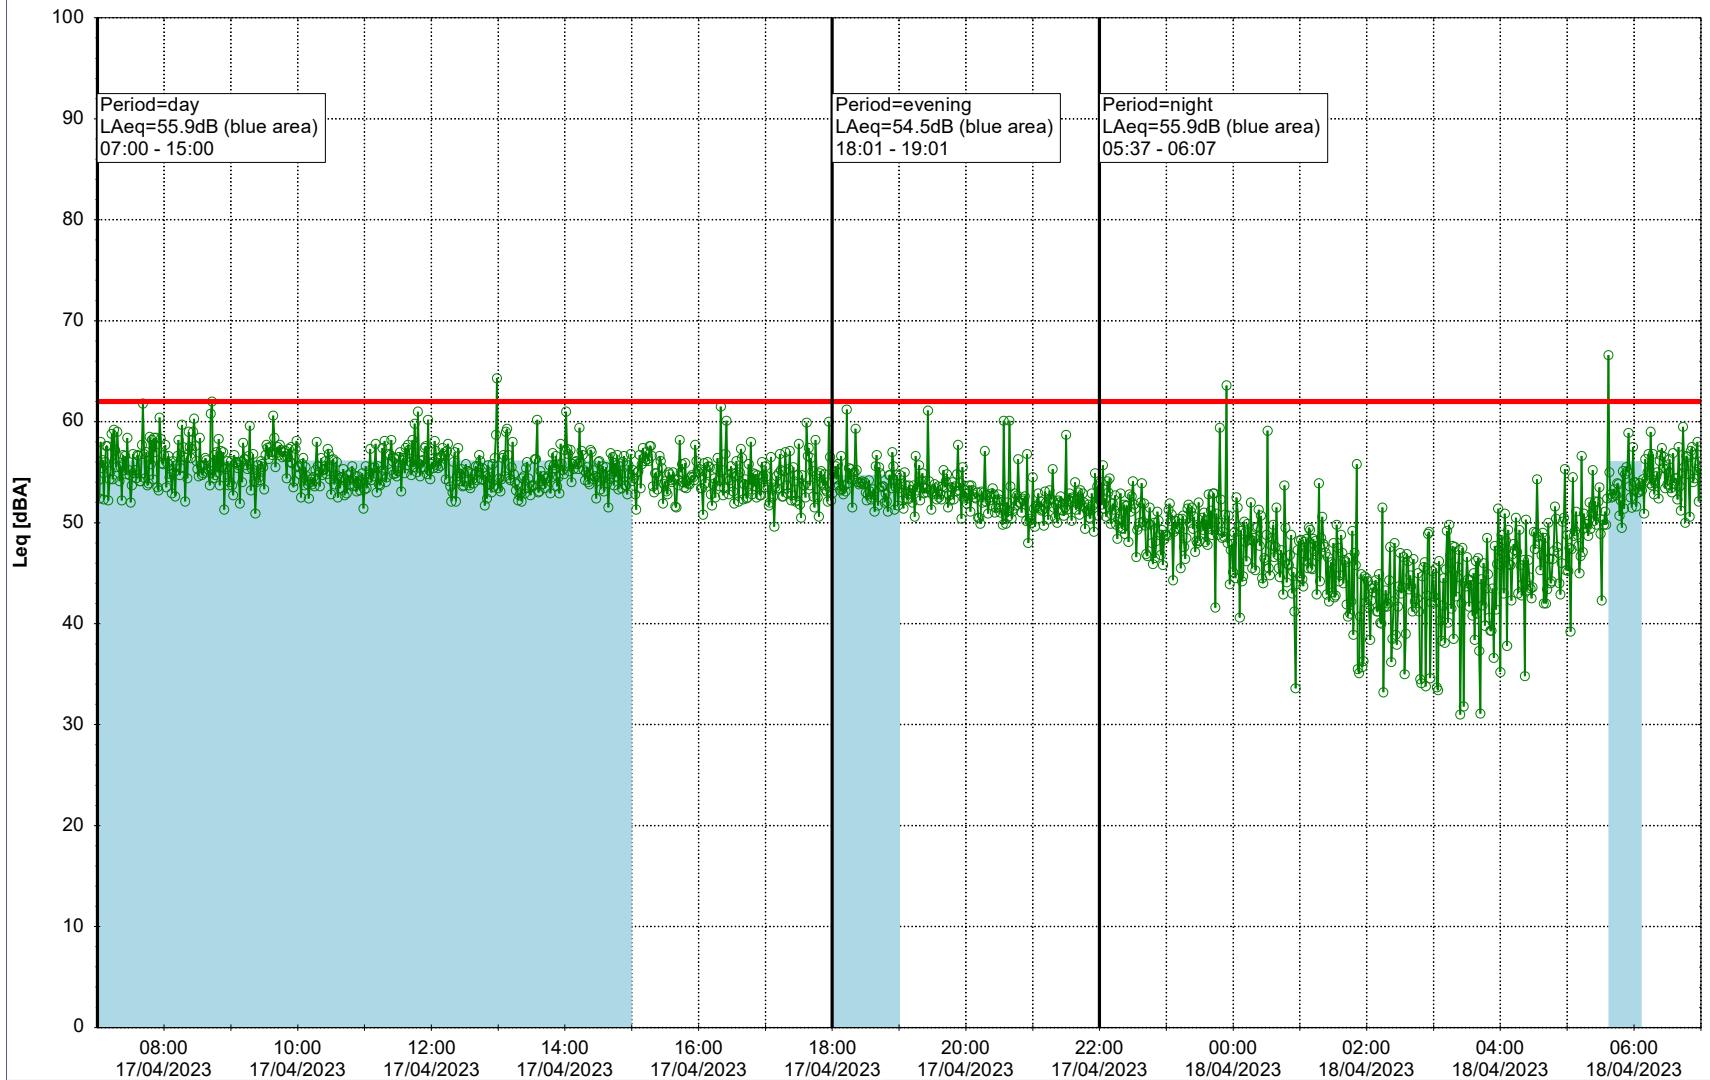

Noise Time Related Diagram

17/04/2023
18/04/2023

○○○ GAB_NS01