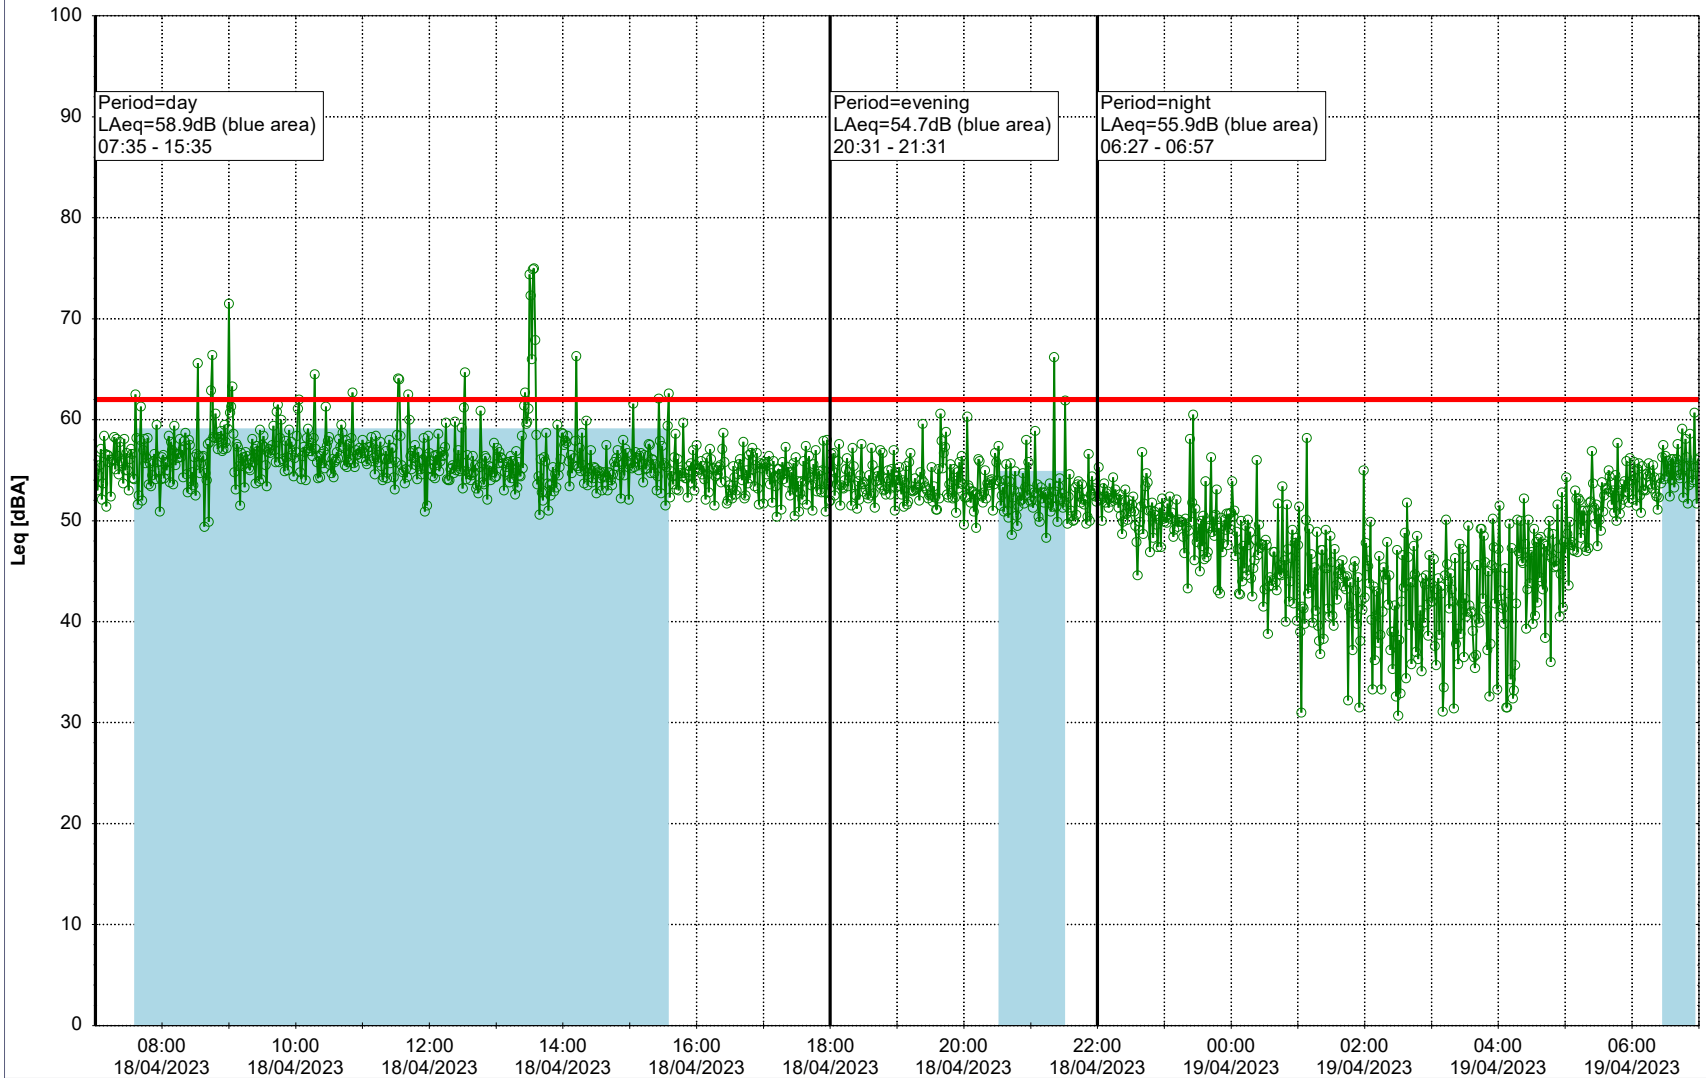

Plan View

Remarks

...

Noise Time Related Diagram

18/04/2023
19/04/2023

○○○ GAB_NS01

Project: Kronos Sydhavnen
Construction: Gåsebæk
Location: N-V

19/04/2023
20/04/2023

Plan View

Remarks

...

Noise Time Related Diagram

○○○ GAB_NS01

Project: Kronos Sydhavnen
Construction: Gåsebæk
Location: N-V

20/04/2023
21/04/2023

Plan View

Remarks

...

Noise Time Related Diagram

○○○ GAB_NS01

Project: Kronos Sydhavnen
Construction: Gåsebæk
Location: N-V

Plan View

Remarks

...

Noise Time Related Diagram

21/04/2023
22/04/2023

○○○○ GAB_NS01

Project: Kronos Sydhavnen
Construction: Gåsebæk
Location: N-V

Plan View

Remarks

...

Noise Time Related Diagram