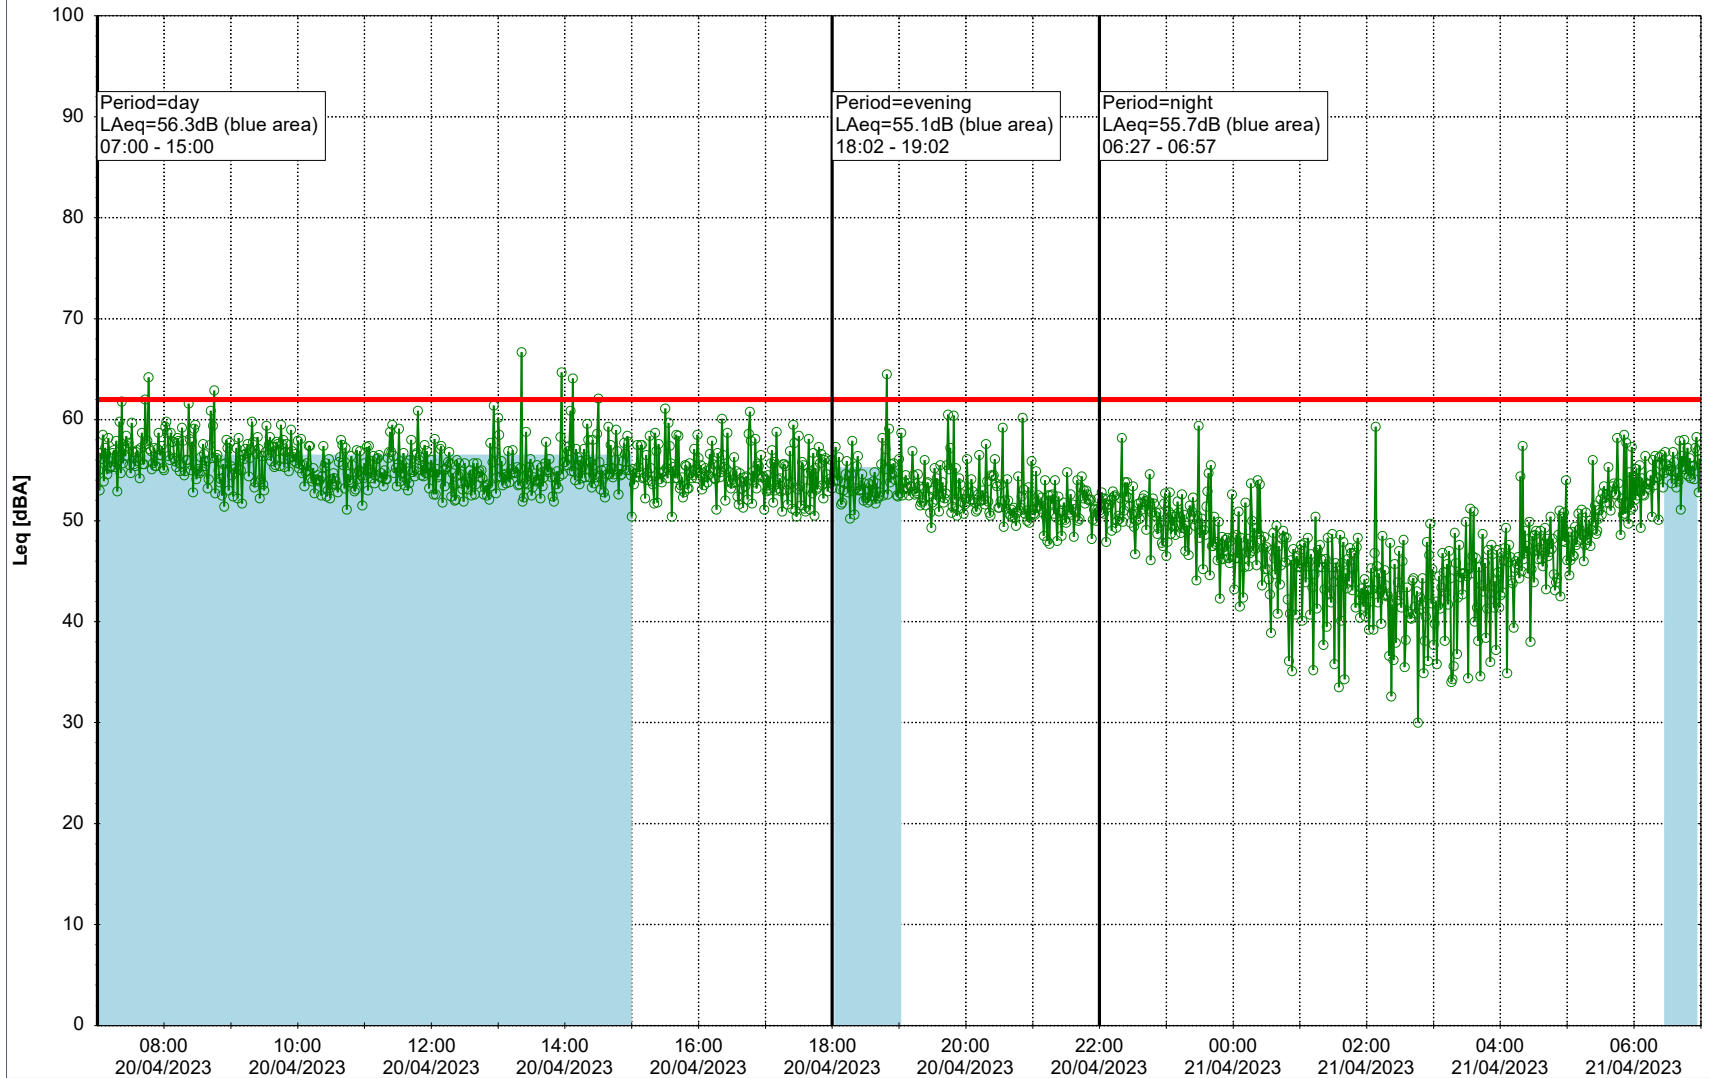

Plan View

Remarks

...

Noise Time Related Diagram

○○○ GAB_NS01

Project: Kronos Sydhavnen
Construction: Gåsebæk
Location: N-V

20/04/2023
21/04/2023

Plan View

Remarks

...

Noise Time Related Diagram

○○○ GAB_NS01

Project: Kronos Sydhavnen
Construction: Gåsebæk
Location: N-V

Plan View

Remarks

...

Noise Time Related Diagram

21/04/2023
22/04/2023

○○○○ GAB_NS01

Project: Kronos Sydhavnen
Construction: Gåsebæk
Location: N-V

Plan View

Remarks

...

Noise Time Related Diagram

22/04/2023
23/04/2023

○○○ GAB_NS01

Project: Kronos Sydhavnen
Construction: Gåsebæk
Location: N-V

Plan View

Remarks

...

Noise Time Related Diagram

23/04/2023
24/04/2023